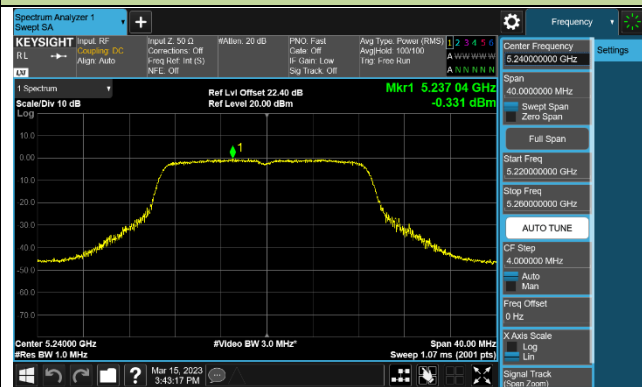

Channel 48 (5240MHz)