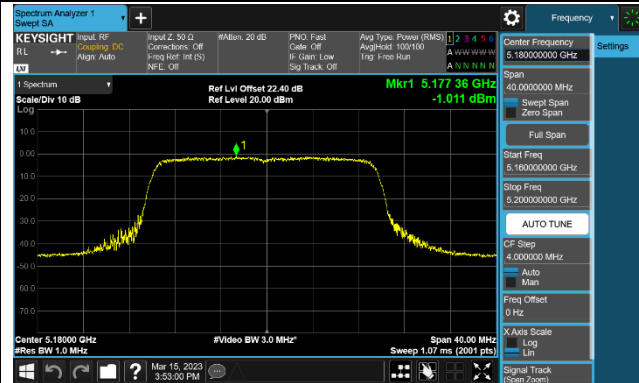

### 802.11ac-VHT80 Power Spectral Density - Ant 2

Channel 42 (5210MHz)

Channel 58 (5290MHz)

Channel 106 (5530MHz)

Channel 122 (5610MHz)

Channel 138 (5690MHz)

Channel 155 (5775MHz)

### 802.11ac-VHT160 Power Spectral Density - Ant 2

Channel 50 (5250MHz)

Channel 114 (5570MHz)

802.11ax-HE20 Power Spectral Density - Ant 2

Channel 36 (5180MHz)

Channel 44 (5220MHz)

Channel 48 (5240MHz)

Channel 52 (5260MHz)

Channel 60 (5300MHz)

Channel 64 (5320MHz)

Channel 100 (5500MHz)

Channel 116 (5580MHz)