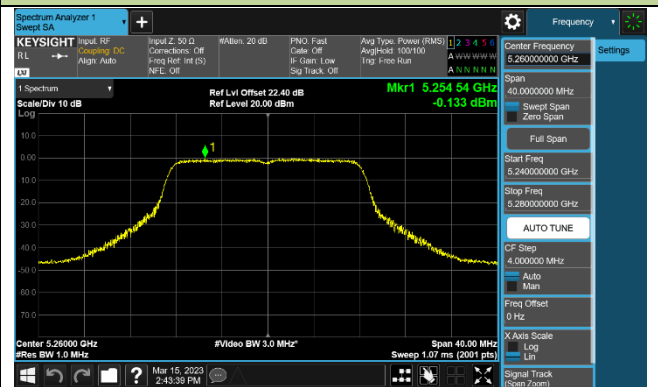

### 802.11ax-HE160 Power Spectral Density - Ant 1

Channel 50 (5250MHz)

Channel 114 (5570MHz)

### 802.11a Power Spectral Density - Ant 2

Channel 36 (5180MHz)

Channel 44 (5220MHz)

Channel 48 (5240MHz)

Channel 52 (5260MHz)

Channel 60 (5300MHz)

Channel 64 (5320MHz)

## 802.11ac-VHT20 Power Spectral Density - Ant 2