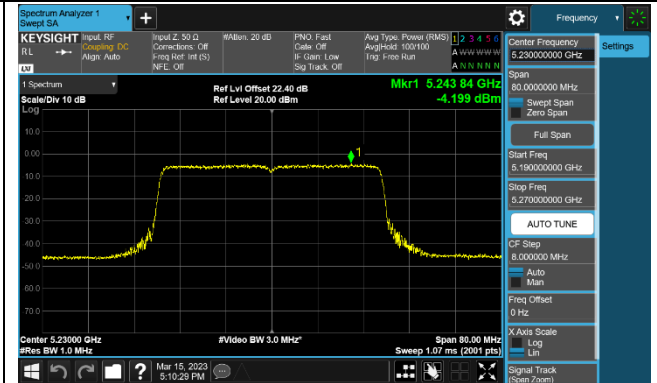

802.11ax-HE40 Power Spectral Density - Ant 1

Channel 38 (5190MHz)

Channel 46 (5230MHz)

Channel 54 (5270MHz)

Channel 62 (5310MHz)

Channel 102 (5510MHz)

Channel 110 (5550MHz)

Channel 134 (5670MHz)

Channel 142 (5710MHz)