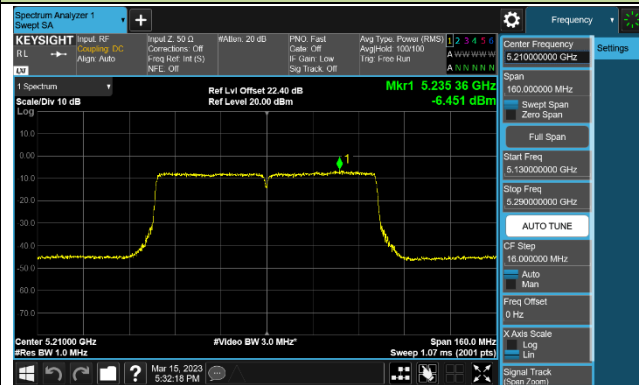

802.11ac-VHT80 Power Spectral Density - Ant 2

Channel 42 (5210MHz)