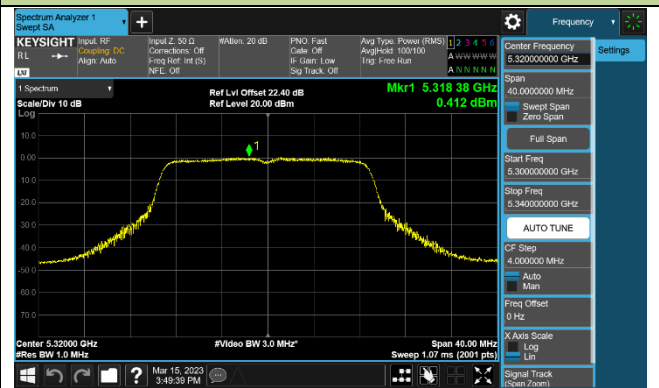

Channel 64 (5320MHz)