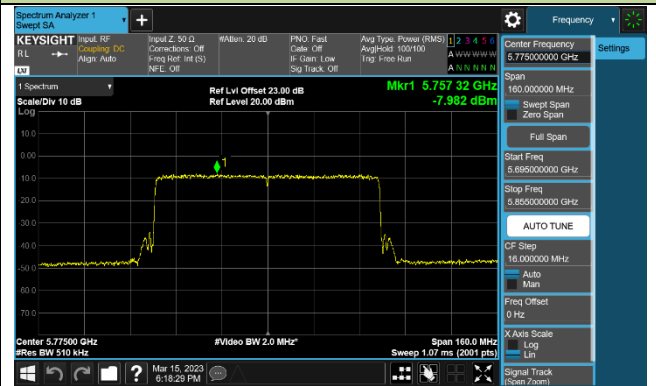

Channel 142 (5710MHz)

### 802.11ax-HE80 Power Spectral Density - Ant 1

Channel 42 (5210MHz)

Channel 58 (5290MHz)

Channel 106 (5530MHz)

Channel 122 (5610MHz)

Channel 138 (5690MHz)

Channel 155 (5775MHz)

### 802.11ax-HE160 Power Spectral Density - Ant 1

Channel 50 (5250MHz)

Channel 114 (5570MHz)