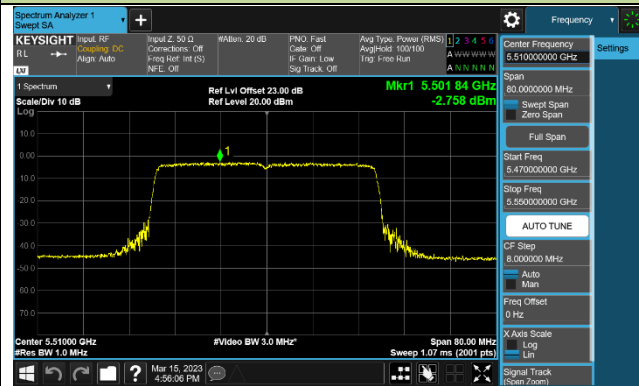

802.11ax-HE40 Power Spectral Density - Ant 1

Channel 38 (5190MHz)

Channel 46 (5230MHz)

Channel 54 (5270MHz)

Channel 62 (5310MHz)

Channel 102 (5510MHz)

Channel 110 (5550MHz)

Channel 134 (5670MHz)

Channel 142 (5710MHz)