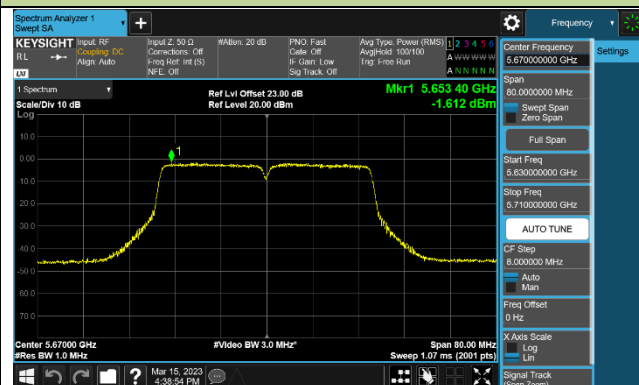

### Channel 64 (5320MHz)

## 802.11ac-VHT40 Power Spectral Density - Ant 2

Channel 38 (5190MHz)

Channel 46 (5230MHz)

Channel 54 (5270MHz)

Channel 62 (5310MHz)

Channel 102 (5510MHz)

Channel 110 (5550MHz)

Channel 134 (5670MHz)

Channel 142 (5710MHz)