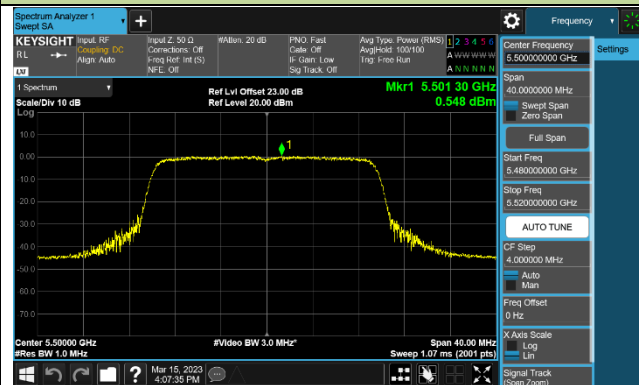

### 802.11ac-VHT80 Power Spectral Density - Ant 2

Channel 42 (5210MHz)

Channel 58 (5290MHz)

Channel 106 (5530MHz)

Channel 122 (5610MHz)

Channel 138 (5690MHz)

Channel 155 (5775MHz)

### 802.11ac-VHT160 Power Spectral Density - Ant 2

Channel 50 (5250MHz)

Channel 114 (5570MHz)

802.11ax-HE20 Power Spectral Density - Ant 2

Channel 36 (5180MHz)

Channel 44 (5220MHz)

Channel 48 (5240MHz)

Channel 52 (5260MHz)

Channel 60 (5300MHz)

Channel 64 (5320MHz)

Channel 100 (5500MHz)

Channel 116 (5580MHz)