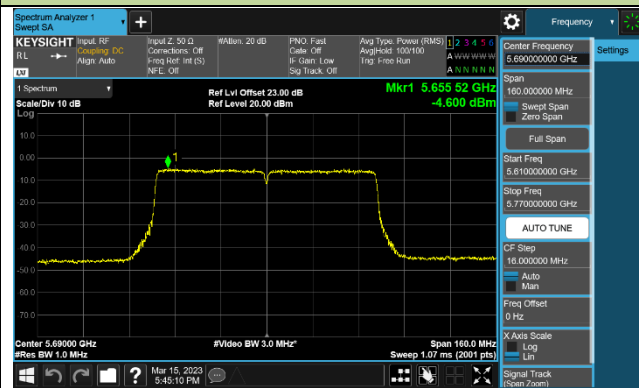

Channel 142 (5710MHz)

### 802.11ac-VHT80 Power Spectral Density - Ant 2

Channel 42 (5210MHz)

Channel 58 (5290MHz)

Channel 106 (5530MHz)

Channel 122 (5610MHz)

Channel 138 (5690MHz)

Channel 155 (5775MHz)

### 802.11ac-VHT160 Power Spectral Density - Ant 2

Channel 50 (5250MHz)

Channel 114 (5570MHz)

802.11ax-HE20 Power Spectral Density - Ant 2

Channel 36 (5180MHz)

Channel 44 (5220MHz)

Channel 48 (5240MHz)

Channel 52 (5260MHz)