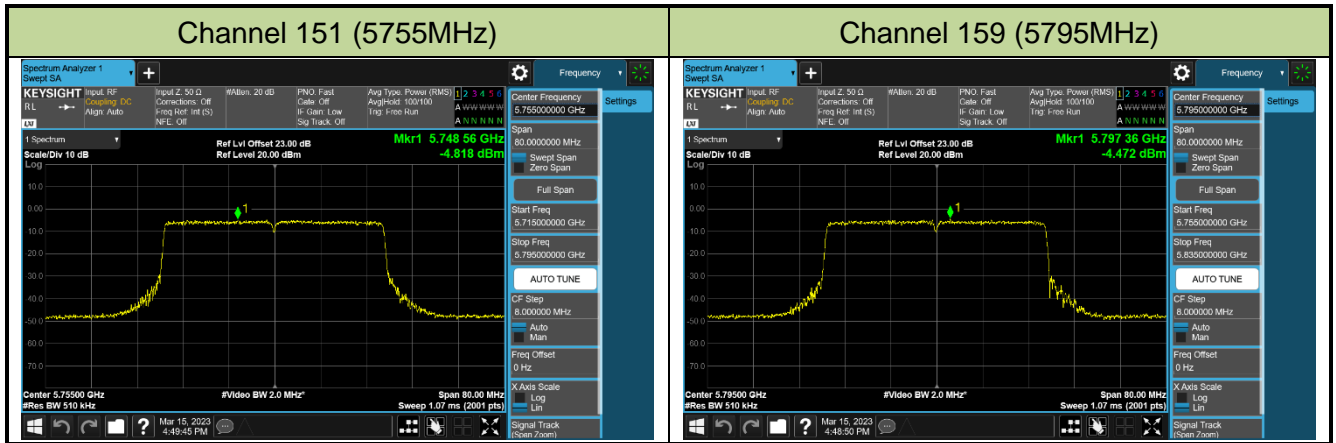

802.11ax-HE40 Power Spectral Density - Ant 1

Channel 38 (5190MHz)

Channel 46 (5230MHz)

Channel 54 (5270MHz)

Channel 62 (5310MHz)

Channel 102 (5510MHz)

Channel 110 (5550MHz)

Channel 134 (5670MHz)

Channel 142 (5710MHz)