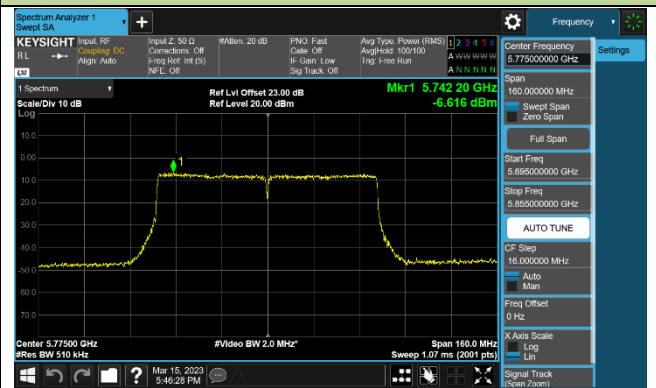

Channel 142 (5710MHz)

### 802.11ac-VHT80 Power Spectral Density - Ant 2

Channel 42 (5210MHz)

Channel 58 (5290MHz)

Channel 106 (5530MHz)

Channel 122 (5610MHz)

Channel 138 (5690MHz)

Channel 155 (5775MHz)

### 802.11ac-VHT160 Power Spectral Density - Ant 2

Channel 50 (5250MHz)

Channel 114 (5570MHz)

802.11ax-HE20 Power Spectral Density - Ant 2

Channel 36 (5180MHz)

Channel 44 (5220MHz)

Channel 48 (5240MHz)

Channel 52 (5260MHz)