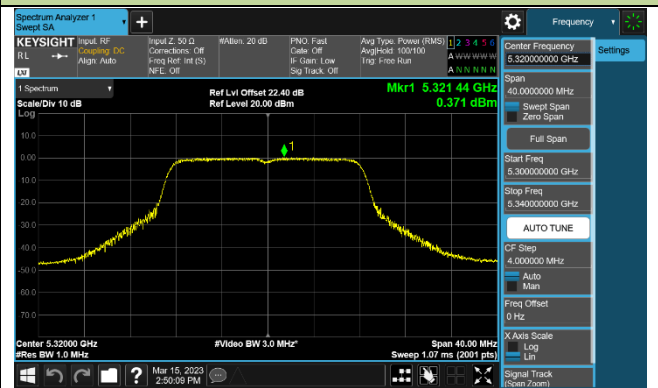

### 802.11ax-HE160 Power Spectral Density - Ant 1

Channel 50 (5250MHz)

Channel 114 (5570MHz)

### 802.11a Power Spectral Density - Ant 2

Channel 36 (5180MHz)

Channel 44 (5220MHz)

Channel 48 (5240MHz)

Channel 52 (5260MHz)

Channel 60 (5300MHz)

Channel 64 (5320MHz)

## 802.11ac-VHT20 Power Spectral Density - Ant 2