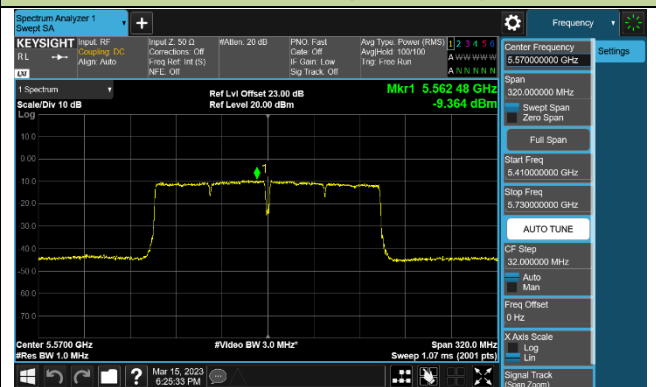

Channel 142 (5710MHz)

### 802.11ac-VHT80 Power Spectral Density - Ant 2

Channel 42 (5210MHz)

Channel 58 (5290MHz)

Channel 106 (5530MHz)

Channel 122 (5610MHz)

Channel 138 (5690MHz)

Channel 155 (5775MHz)

### 802.11ac-VHT160 Power Spectral Density - Ant 2

Channel 50 (5250MHz)

Channel 114 (5570MHz)

802.11ax-HE20 Power Spectral Density - Ant 2

Channel 36 (5180MHz)

Channel 44 (5220MHz)

Channel 48 (5240MHz)

Channel 52 (5260MHz)