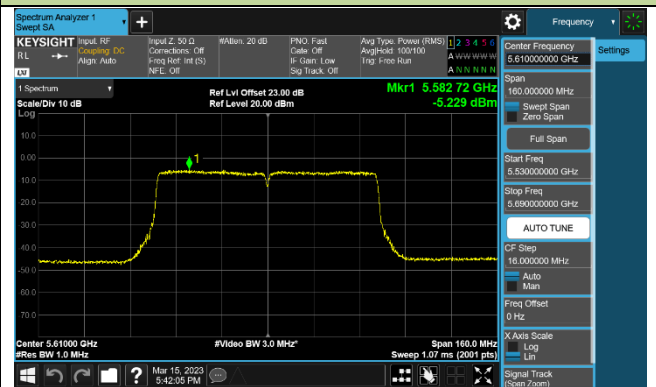

Channel 142 (5710MHz)

### 802.11ac-VHT80 Power Spectral Density - Ant 2

Channel 42 (5210MHz)

Channel 58 (5290MHz)

Channel 106 (5530MHz)

Channel 122 (5610MHz)

Channel 138 (5690MHz)

Channel 155 (5775MHz)

### 802.11ac-VHT160 Power Spectral Density - Ant 2

Channel 50 (5250MHz)

Channel 114 (5570MHz)

802.11ax-HE20 Power Spectral Density - Ant 2

Channel 36 (5180MHz)

Channel 44 (5220MHz)

Channel 48 (5240MHz)

Channel 52 (5260MHz)