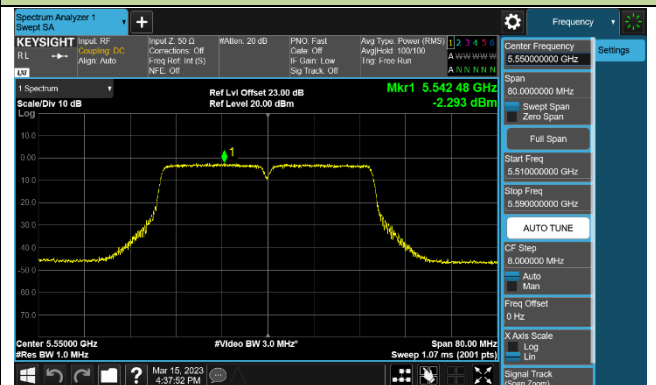

### Channel 64 (5320MHz)

## 802.11ac-VHT40 Power Spectral Density - Ant 2

Channel 38 (5190MHz)

Channel 46 (5230MHz)

Channel 54 (5270MHz)

Channel 62 (5310MHz)

Channel 102 (5510MHz)

Channel 110 (5550MHz)

Channel 134 (5670MHz)

Channel 142 (5710MHz)