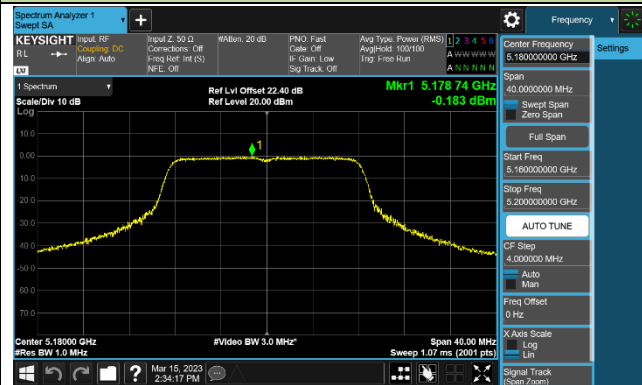

802.11a Power Spectral Density - Ant 2

Channel 36 (5180MHz)