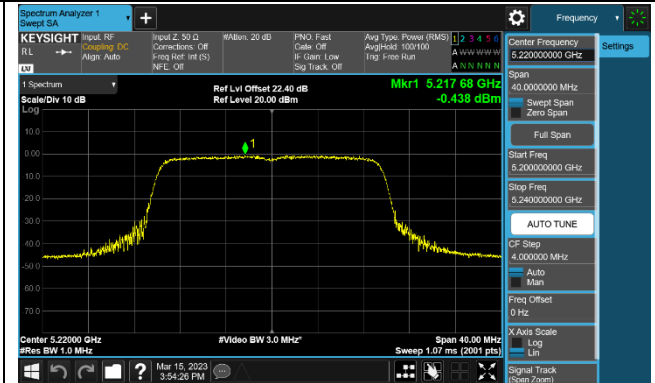

### 802.11ac-VHT80 Power Spectral Density - Ant 2

Channel 42 (5210MHz)

Channel 58 (5290MHz)

Channel 106 (5530MHz)

Channel 122 (5610MHz)

Channel 138 (5690MHz)

Channel 155 (5775MHz)

### 802.11ac-VHT160 Power Spectral Density - Ant 2

Channel 50 (5250MHz)

Channel 114 (5570MHz)

802.11ax-HE20 Power Spectral Density - Ant 2

Channel 36 (5180MHz)

Channel 44 (5220MHz)

Channel 48 (5240MHz)

Channel 52 (5260MHz)

Channel 60 (5300MHz)

Channel 64 (5320MHz)

Channel 100 (5500MHz)

Channel 116 (5580MHz)