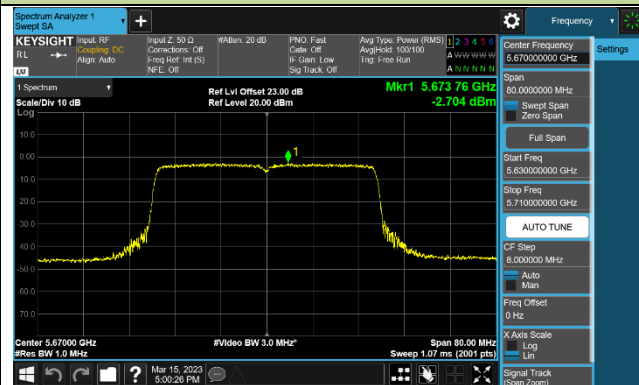

802.11ax-HE40 Power Spectral Density - Ant 1

Channel 38 (5190MHz)

Channel 46 (5230MHz)

Channel 54 (5270MHz)

Channel 62 (5310MHz)

Channel 102 (5510MHz)

Channel 110 (5550MHz)

Channel 134 (5670MHz)

Channel 142 (5710MHz)