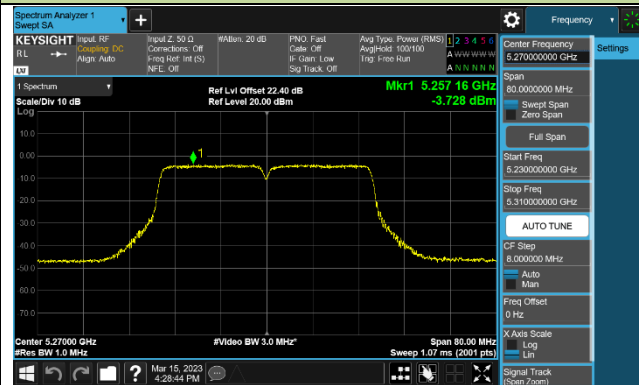

### Channel 64 (5320MHz)

## 802.11ac-VHT40 Power Spectral Density - Ant 2

Channel 38 (5190MHz)

Channel 46 (5230MHz)

Channel 54 (5270MHz)

Channel 62 (5310MHz)

Channel 102 (5510MHz)

Channel 110 (5550MHz)

Channel 134 (5670MHz)

Channel 142 (5710MHz)