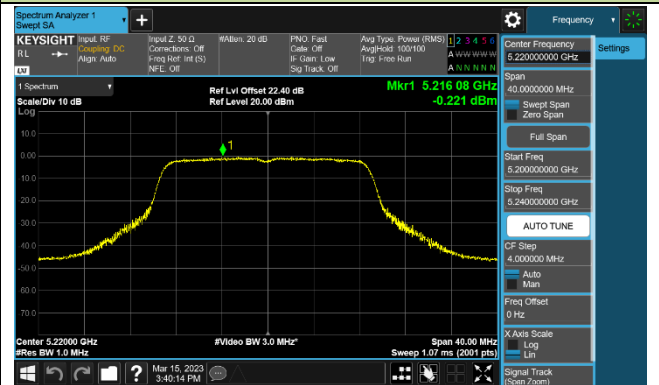

Channel 44 (5220MHz)