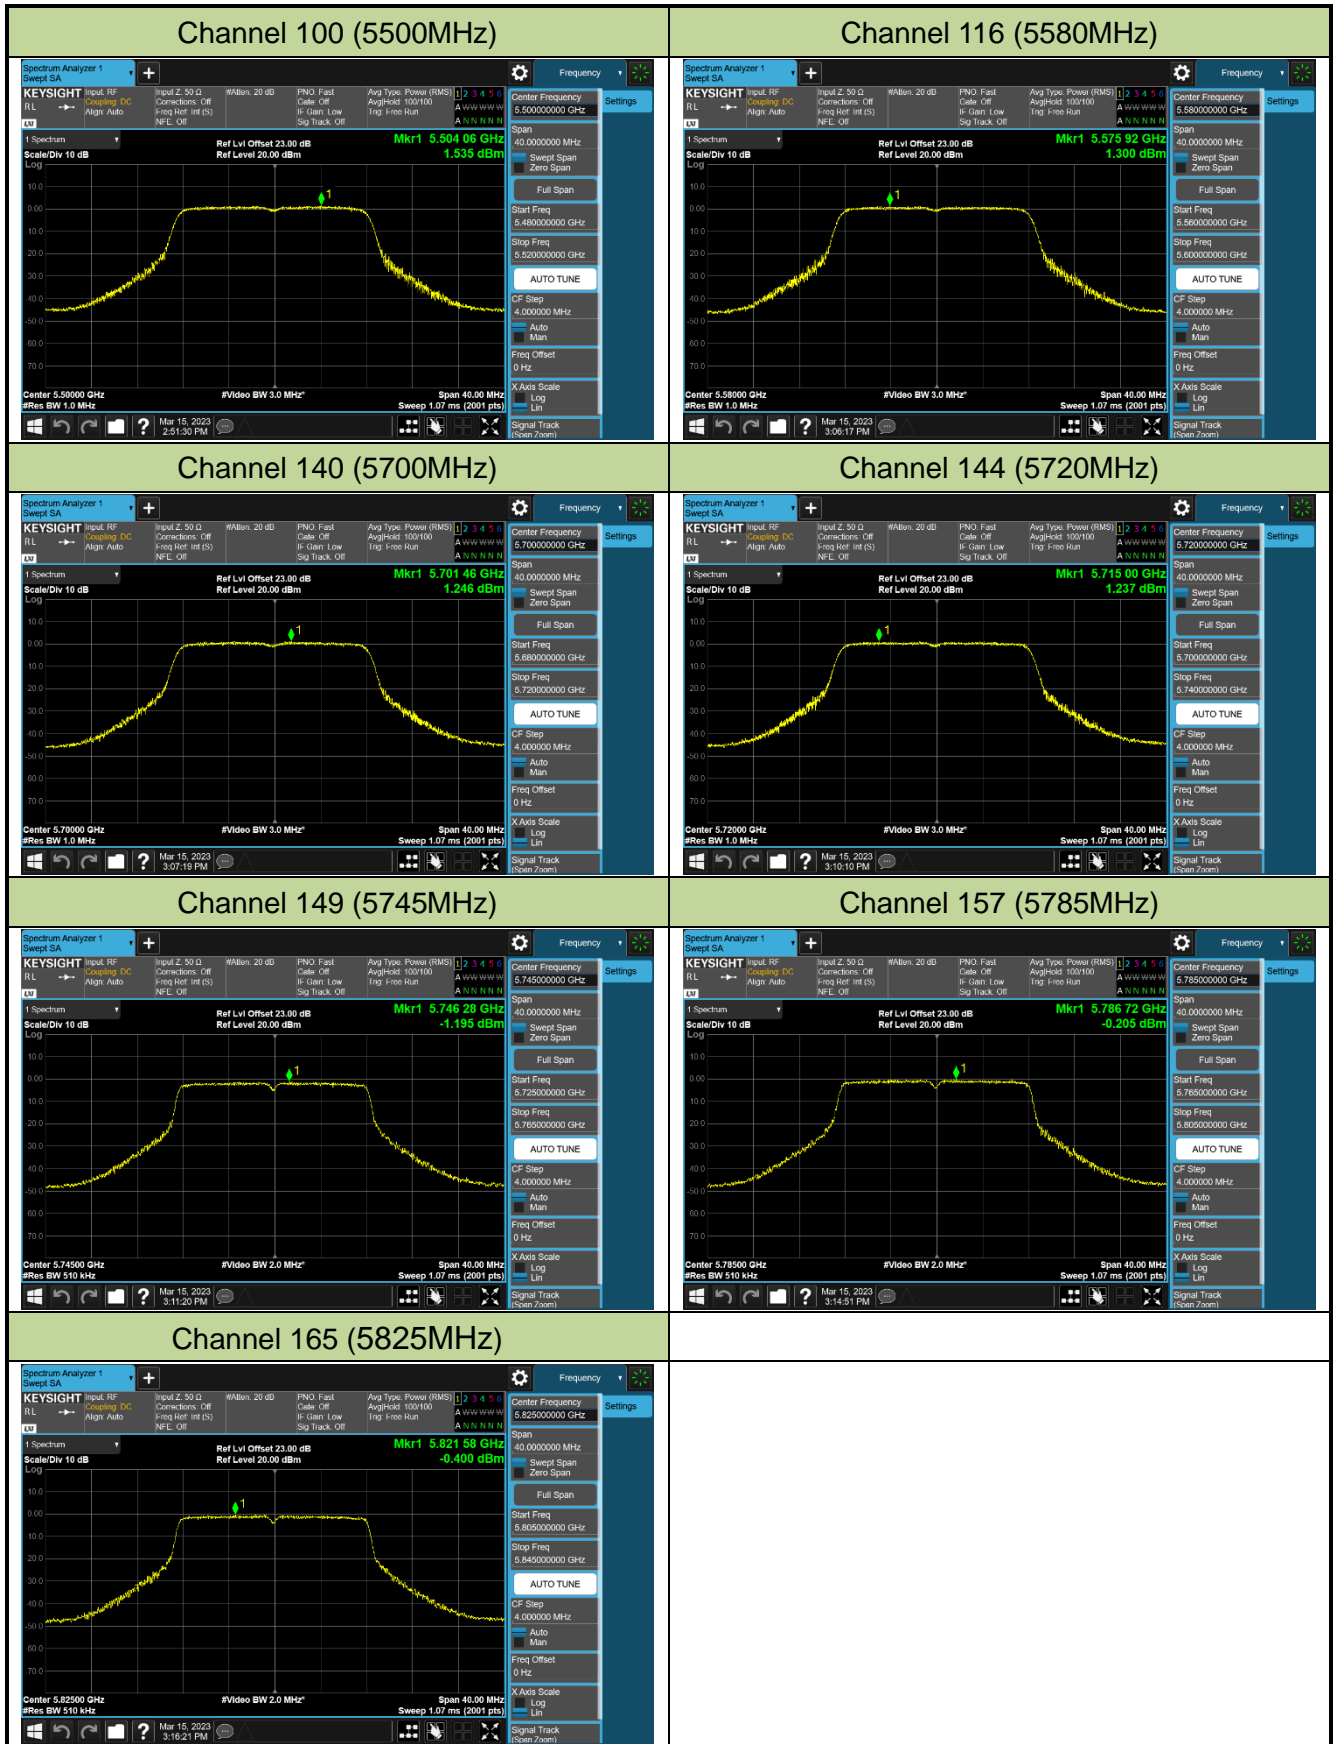

### 802.11ax-HE160 Power Spectral Density - Ant 1

Channel 50 (5250MHz)

Channel 114 (5570MHz)

### 802.11a Power Spectral Density - Ant 2

Channel 36 (5180MHz)

Channel 44 (5220MHz)

Channel 48 (5240MHz)

Channel 52 (5260MHz)

Channel 60 (5300MHz)

Channel 64 (5320MHz)

## 802.11ac-VHT20 Power Spectral Density - Ant 2