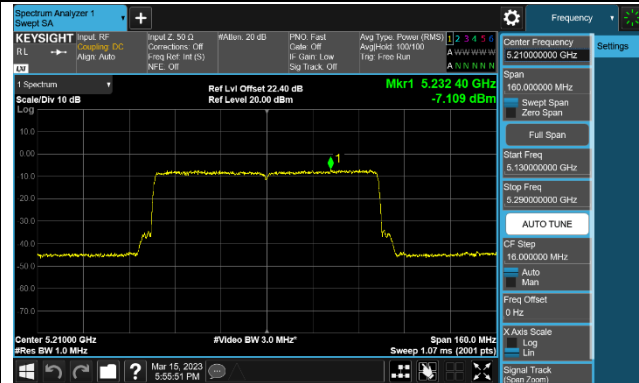

802.11ax-HE40 Power Spectral Density - Ant 1

Channel 38 (5190MHz)

Channel 46 (5230MHz)

Channel 54 (5270MHz)

Channel 62 (5310MHz)

Channel 102 (5510MHz)

Channel 110 (5550MHz)

Channel 134 (5670MHz)

Channel 142 (5710MHz)

### 802.11ax-HE80 Power Spectral Density - Ant 1

Channel 42 (5210MHz)

Channel 58 (5290MHz)

Channel 106 (5530MHz)

Channel 122 (5610MHz)

Channel 138 (5690MHz)

Channel 155 (5775MHz)