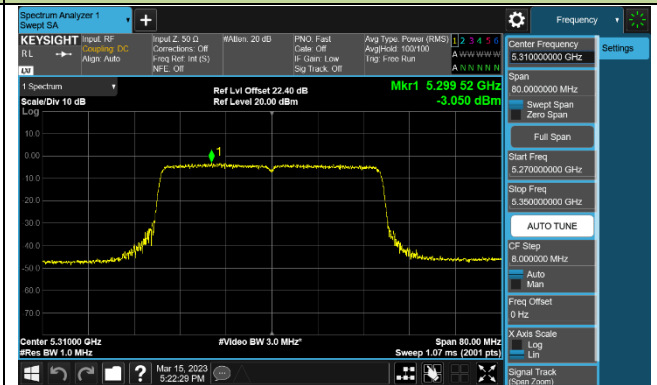

802.11ax-HE40 Power Spectral Density - Ant 1

Channel 38 (5190MHz)

Channel 46 (5230MHz)

Channel 54 (5270MHz)

Channel 62 (5310MHz)

Channel 102 (5510MHz)

Channel 110 (5550MHz)

Channel 134 (5670MHz)

Channel 142 (5710MHz)