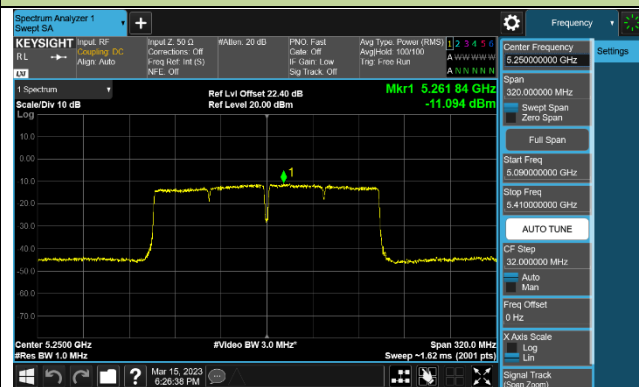

Channel 142 (5710MHz)

### 802.11ac-VHT80 Power Spectral Density - Ant 2

Channel 42 (5210MHz)

Channel 58 (5290MHz)

Channel 106 (5530MHz)

Channel 122 (5610MHz)

Channel 138 (5690MHz)

Channel 155 (5775MHz)

### 802.11ac-VHT160 Power Spectral Density - Ant 2

Channel 50 (5250MHz)

Channel 114 (5570MHz)

802.11ax-HE20 Power Spectral Density - Ant 2

Channel 36 (5180MHz)

Channel 44 (5220MHz)

Channel 48 (5240MHz)

Channel 52 (5260MHz)