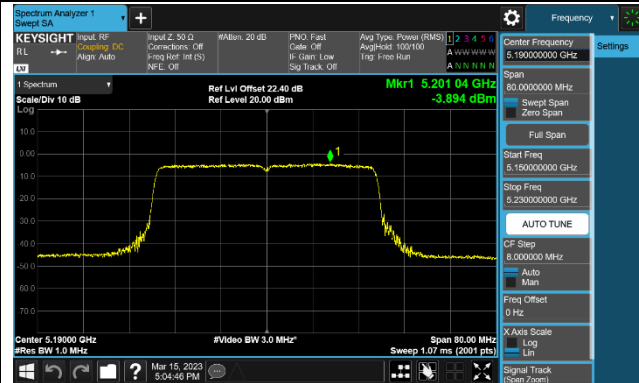

802.11ax-HE40 Power Spectral Density - Ant 1

Channel 38 (5190MHz)

Channel 46 (5230MHz)

Channel 54 (5270MHz)

Channel 62 (5310MHz)

Channel 102 (5510MHz)

Channel 110 (5550MHz)

Channel 134 (5670MHz)

Channel 142 (5710MHz)