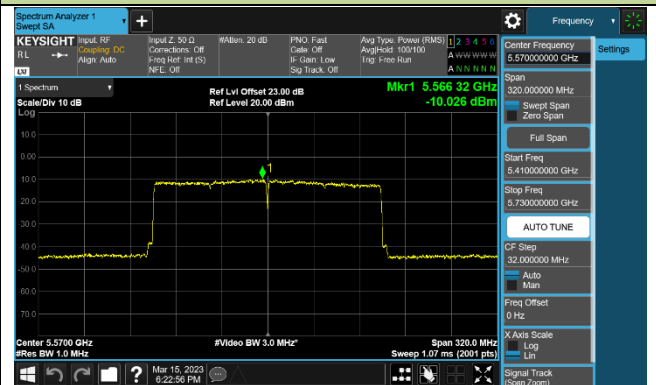

Channel 142 (5710MHz)

### 802.11ax-HE80 Power Spectral Density - Ant 1

Channel 42 (5210MHz)

Channel 58 (5290MHz)

Channel 106 (5530MHz)

Channel 122 (5610MHz)

Channel 138 (5690MHz)

Channel 155 (5775MHz)

### 802.11ax-HE160 Power Spectral Density - Ant 1

Channel 50 (5250MHz)

Channel 114 (5570MHz)