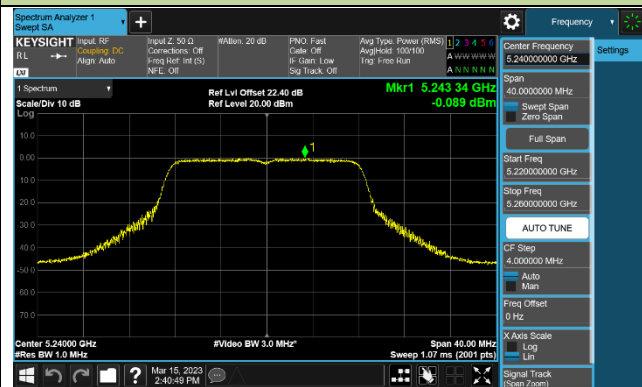

### 802.11a Power Spectral Density - Ant 2

Channel 36 (5180MHz)

Channel 44 (5220MHz)

Channel 48 (5240MHz)

Channel 52 (5260MHz)

Channel 60 (5300MHz)

Channel 64 (5320MHz)

## 802.11ac-VHT20 Power Spectral Density - Ant 2