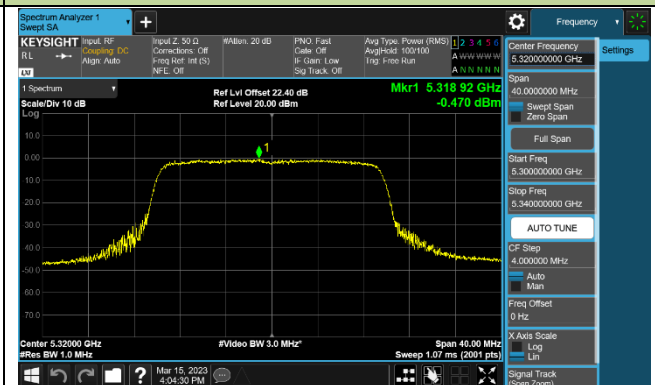

### 802.11ac-VHT80 Power Spectral Density - Ant 2

Channel 42 (5210MHz)

Channel 58 (5290MHz)

Channel 106 (5530MHz)

Channel 122 (5610MHz)

Channel 138 (5690MHz)

Channel 155 (5775MHz)

### 802.11ac-VHT160 Power Spectral Density - Ant 2

Channel 50 (5250MHz)

Channel 114 (5570MHz)

802.11ax-HE20 Power Spectral Density - Ant 2

Channel 36 (5180MHz)

Channel 44 (5220MHz)

Channel 48 (5240MHz)

Channel 52 (5260MHz)

Channel 60 (5300MHz)

Channel 64 (5320MHz)

Channel 100 (5500MHz)

Channel 116 (5580MHz)