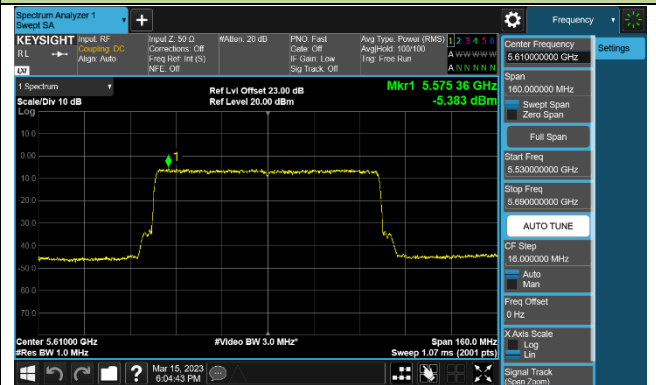

Channel 142 (5710MHz)

### 802.11ax-HE80 Power Spectral Density - Ant 1

Channel 42 (5210MHz)

Channel 58 (5290MHz)

Channel 106 (5530MHz)

Channel 122 (5610MHz)

Channel 138 (5690MHz)

Channel 155 (5775MHz)

### 802.11ax-HE160 Power Spectral Density - Ant 1

Channel 50 (5250MHz)

Channel 114 (5570MHz)