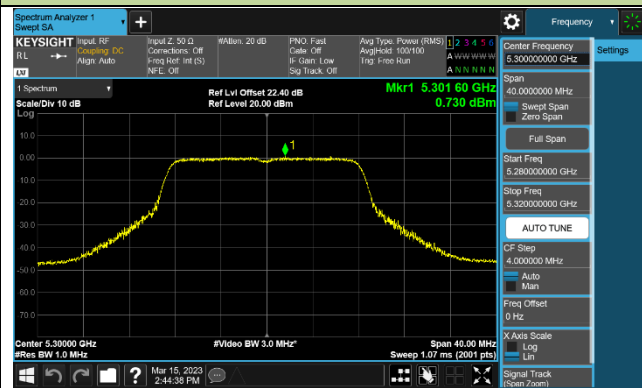

### 802.11a Power Spectral Density - Ant 2

Channel 36 (5180MHz)

Channel 44 (5220MHz)

Channel 48 (5240MHz)

Channel 52 (5260MHz)

Channel 60 (5300MHz)

Channel 64 (5320MHz)

## 802.11ac-VHT20 Power Spectral Density - Ant 2