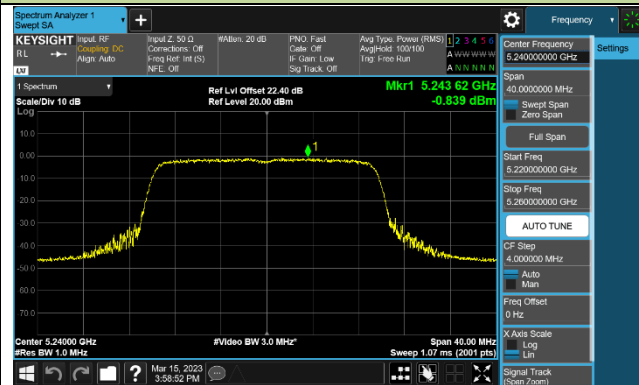

### 802.11ac-VHT80 Power Spectral Density - Ant 2

Channel 42 (5210MHz)

Channel 58 (5290MHz)

Channel 106 (5530MHz)

Channel 122 (5610MHz)

Channel 138 (5690MHz)

Channel 155 (5775MHz)

### 802.11ac-VHT160 Power Spectral Density - Ant 2

Channel 50 (5250MHz)

Channel 114 (5570MHz)

802.11ax-HE20 Power Spectral Density - Ant 2

Channel 36 (5180MHz)

Channel 44 (5220MHz)

Channel 48 (5240MHz)

Channel 52 (5260MHz)

Channel 60 (5300MHz)

Channel 64 (5320MHz)

Channel 100 (5500MHz)

Channel 116 (5580MHz)