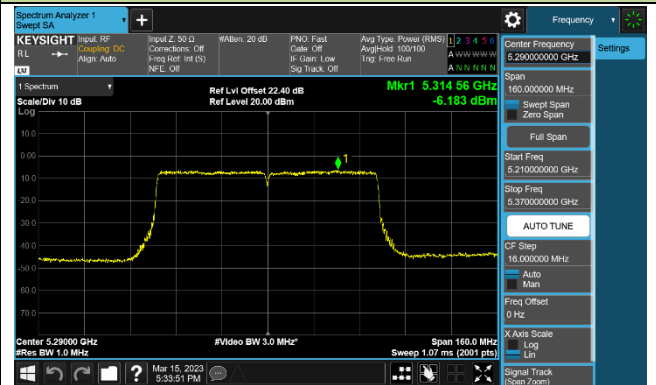

### Channel 64 (5320MHz)

Channel 142 (5710MHz)

### 802.11ac-VHT80 Power Spectral Density - Ant 2

Channel 42 (5210MHz)

Channel 58 (5290MHz)

Channel 106 (5530MHz)

Channel 122 (5610MHz)

Channel 138 (5690MHz)

Channel 155 (5775MHz)