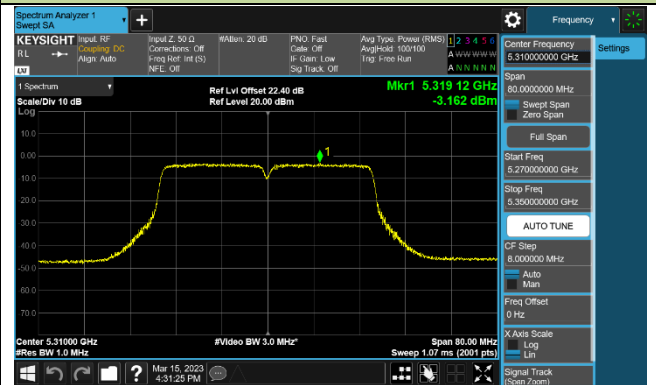

### Channel 64 (5320MHz)

## 802.11ac-VHT40 Power Spectral Density - Ant 2

Channel 38 (5190MHz)

Channel 46 (5230MHz)

Channel 54 (5270MHz)

Channel 62 (5310MHz)

Channel 102 (5510MHz)

Channel 110 (5550MHz)

Channel 134 (5670MHz)

Channel 142 (5710MHz)