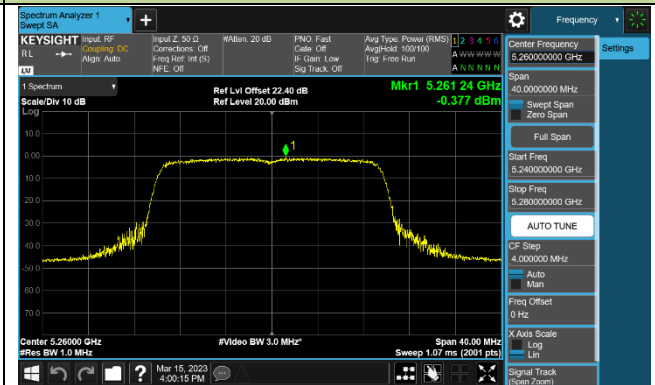

### 802.11ac-VHT80 Power Spectral Density - Ant 2

Channel 42 (5210MHz)

Channel 58 (5290MHz)

Channel 106 (5530MHz)

Channel 122 (5610MHz)

Channel 138 (5690MHz)

Channel 155 (5775MHz)

### 802.11ac-VHT160 Power Spectral Density - Ant 2

Channel 50 (5250MHz)

Channel 114 (5570MHz)

802.11ax-HE20 Power Spectral Density - Ant 2

Channel 36 (5180MHz)

Channel 44 (5220MHz)

Channel 48 (5240MHz)

Channel 52 (5260MHz)

Channel 60 (5300MHz)

Channel 64 (5320MHz)

Channel 100 (5500MHz)

Channel 116 (5580MHz)