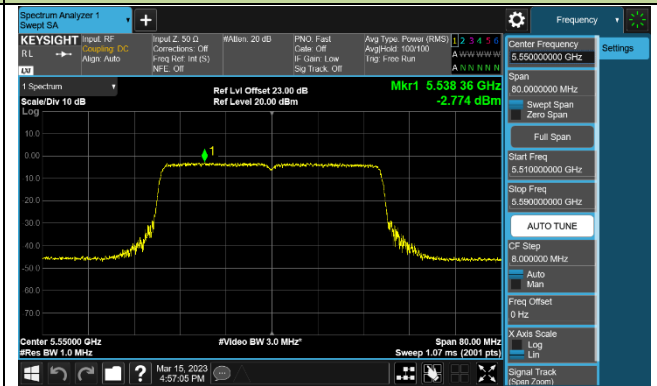

802.11ax-HE40 Power Spectral Density - Ant 1

Channel 38 (5190MHz)

Channel 46 (5230MHz)

Channel 54 (5270MHz)

Channel 62 (5310MHz)

Channel 102 (5510MHz)

Channel 110 (5550MHz)

Channel 134 (5670MHz)

Channel 142 (5710MHz)