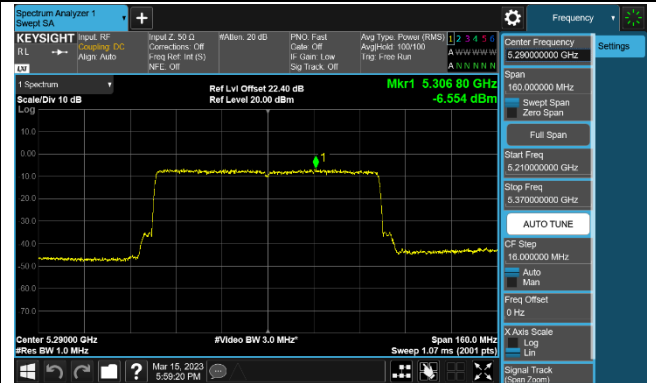

Channel 142 (5710MHz)

### 802.11ax-HE80 Power Spectral Density - Ant 1

Channel 42 (5210MHz)

Channel 58 (5290MHz)

Channel 106 (5530MHz)

Channel 122 (5610MHz)

Channel 138 (5690MHz)

Channel 155 (5775MHz)

### 802.11ax-HE160 Power Spectral Density - Ant 1

Channel 50 (5250MHz)

Channel 114 (5570MHz)