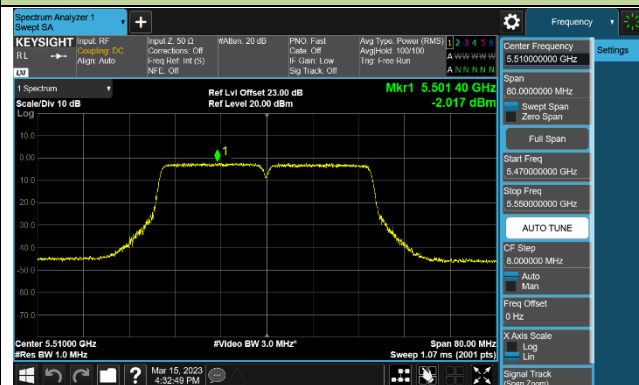

### Channel 64 (5320MHz)

## 802.11ac-VHT40 Power Spectral Density - Ant 2

Channel 38 (5190MHz)

Channel 46 (5230MHz)

Channel 54 (5270MHz)

Channel 62 (5310MHz)

Channel 102 (5510MHz)

Channel 110 (5550MHz)

Channel 134 (5670MHz)

Channel 142 (5710MHz)