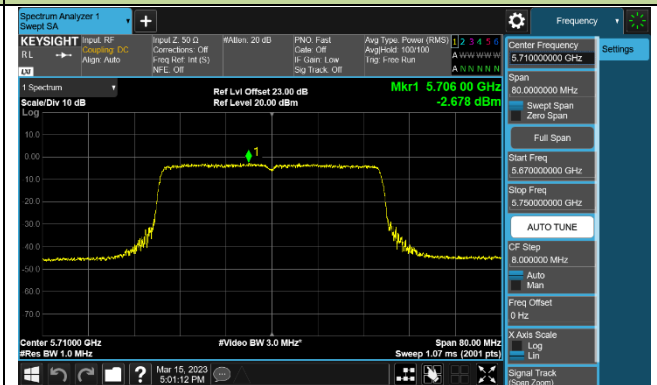

802.11ax-HE40 Power Spectral Density - Ant 1

Channel 38 (5190MHz)

Channel 46 (5230MHz)

Channel 54 (5270MHz)

Channel 62 (5310MHz)

Channel 102 (5510MHz)

Channel 110 (5550MHz)

Channel 134 (5670MHz)

Channel 142 (5710MHz)