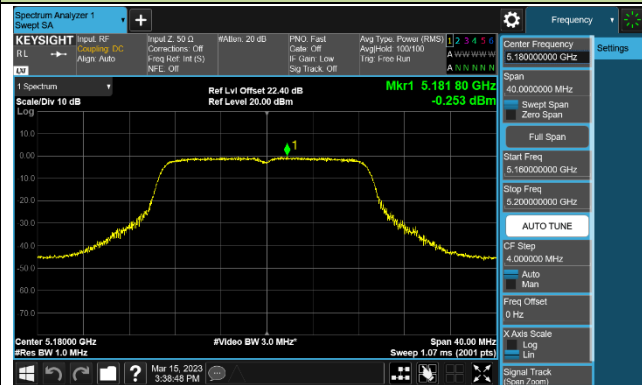

802.11ac-VHT20 Power Spectral Density - Ant 2

Channel 36 (5180MHz)