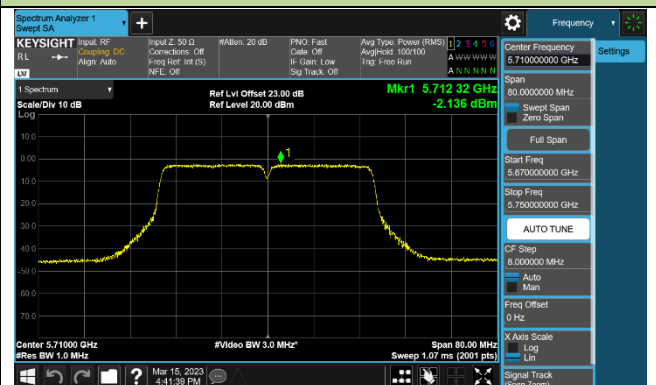

### Channel 64 (5320MHz)

## 802.11ac-VHT40 Power Spectral Density - Ant 2

Channel 38 (5190MHz)

Channel 46 (5230MHz)

Channel 54 (5270MHz)

Channel 62 (5310MHz)

Channel 102 (5510MHz)

Channel 110 (5550MHz)

Channel 134 (5670MHz)

Channel 142 (5710MHz)