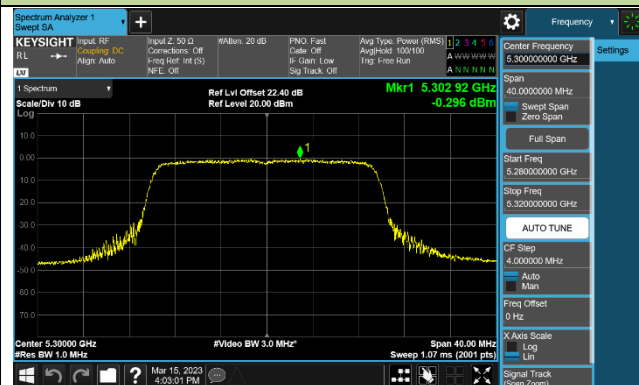

### 802.11ac-VHT80 Power Spectral Density - Ant 2

Channel 42 (5210MHz)

Channel 58 (5290MHz)

Channel 106 (5530MHz)

Channel 122 (5610MHz)

Channel 138 (5690MHz)

Channel 155 (5775MHz)

### 802.11ac-VHT160 Power Spectral Density - Ant 2

Channel 50 (5250MHz)

Channel 114 (5570MHz)

802.11ax-HE20 Power Spectral Density - Ant 2

Channel 36 (5180MHz)

Channel 44 (5220MHz)

Channel 48 (5240MHz)

Channel 52 (5260MHz)

Channel 60 (5300MHz)

Channel 64 (5320MHz)

Channel 100 (5500MHz)

Channel 116 (5580MHz)