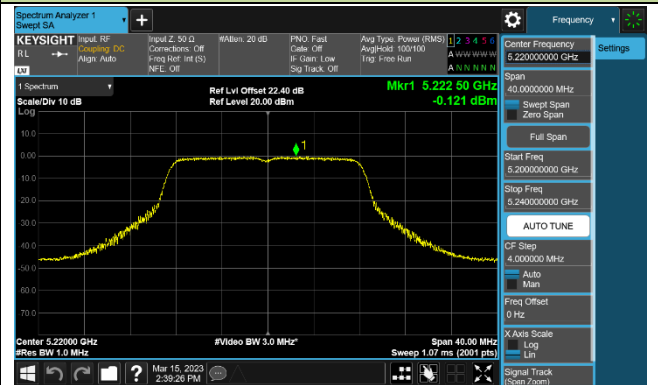

Channel 44 (5220MHz)