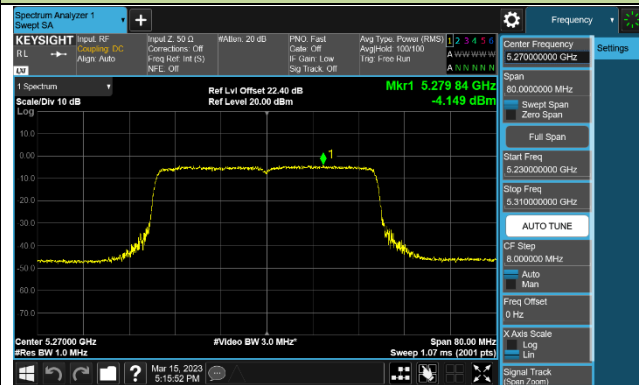

802.11ax-HE40 Power Spectral Density - Ant 1

Channel 38 (5190MHz)

Channel 46 (5230MHz)

Channel 54 (5270MHz)

Channel 62 (5310MHz)

Channel 102 (5510MHz)

Channel 110 (5550MHz)

Channel 134 (5670MHz)

Channel 142 (5710MHz)