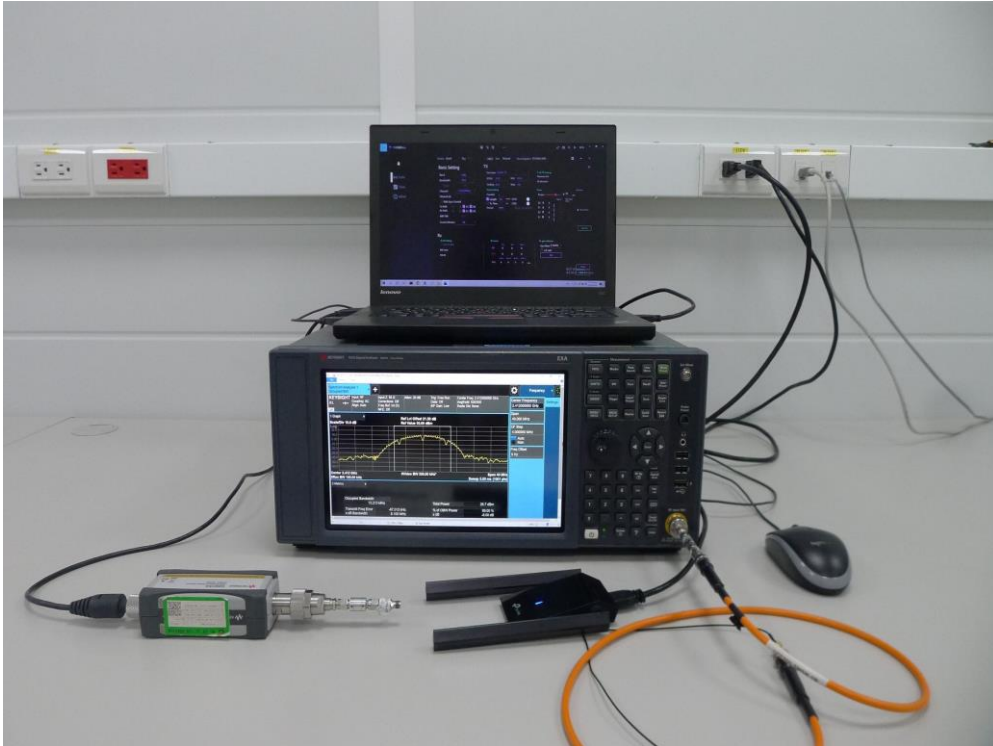

## Test Setup Photo

Description: Front View of Conducted Emission Test Setup for Power Port

Description: Back View of Conducted Emission Test Setup for Power Port

Description: Radiated Spurious Emission Test Setup for Below 1GHz

Description: Radiated Spurious Emission Test Setup for Above 1GHz

Description: Conducted Test Setup

Description: DFS Test Setup