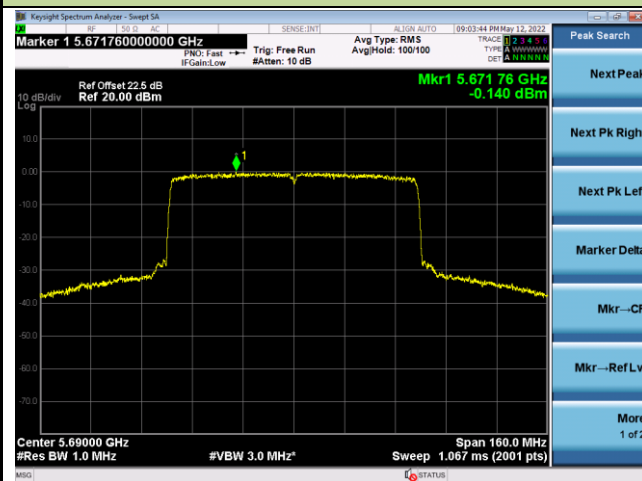

## 802.11ax-HE40 Power Spectral Density - Ant 0

Channel 134 (5670MHz)

Channel 142 (5710MHz)

Channel 151 (5755MHz)

Channel 159 (5795MHz)

802.11ax-HE80 Power Spectral Density - Ant 0

Channel 42 (5210MHz)

Channel 58 (5290MHz)

Channel 106 (5530MHz)

Channel 122 (5610MHz)

Channel 138 (5690MHz)

Channel 155 (5775MHz)