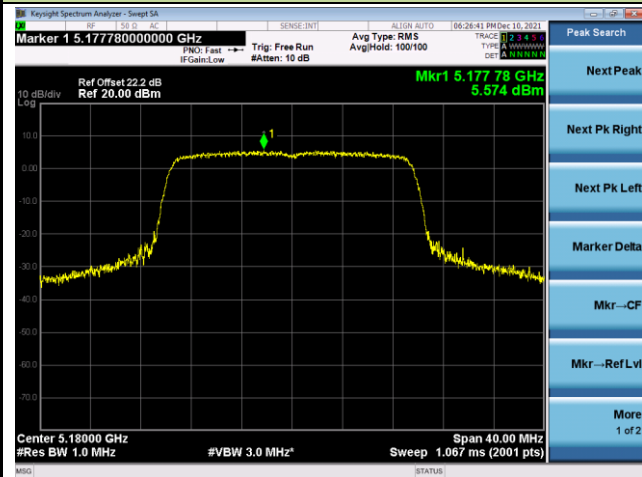

802.11ax-HE20 Power Spectral Density - Ant 0

Channel 36 (5180MHz)