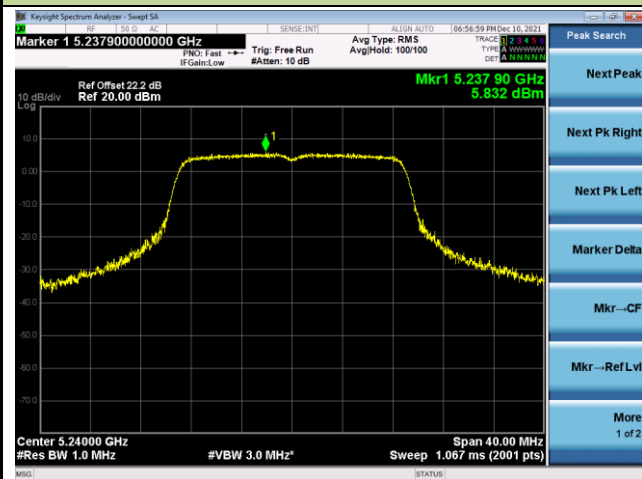

802.11ac-VHT20 Power Spectral Density - Ant 0

Channel 36 (5180MHz)

Channel 44 (5220MHz)

Channel 48 (5240MHz)

Channel 52 (5260MHz)

Channel 60 (5300MHz)

Channel 64 (5320MHz)

802.11ac-VHT20 Power Spectral Density - Ant 0