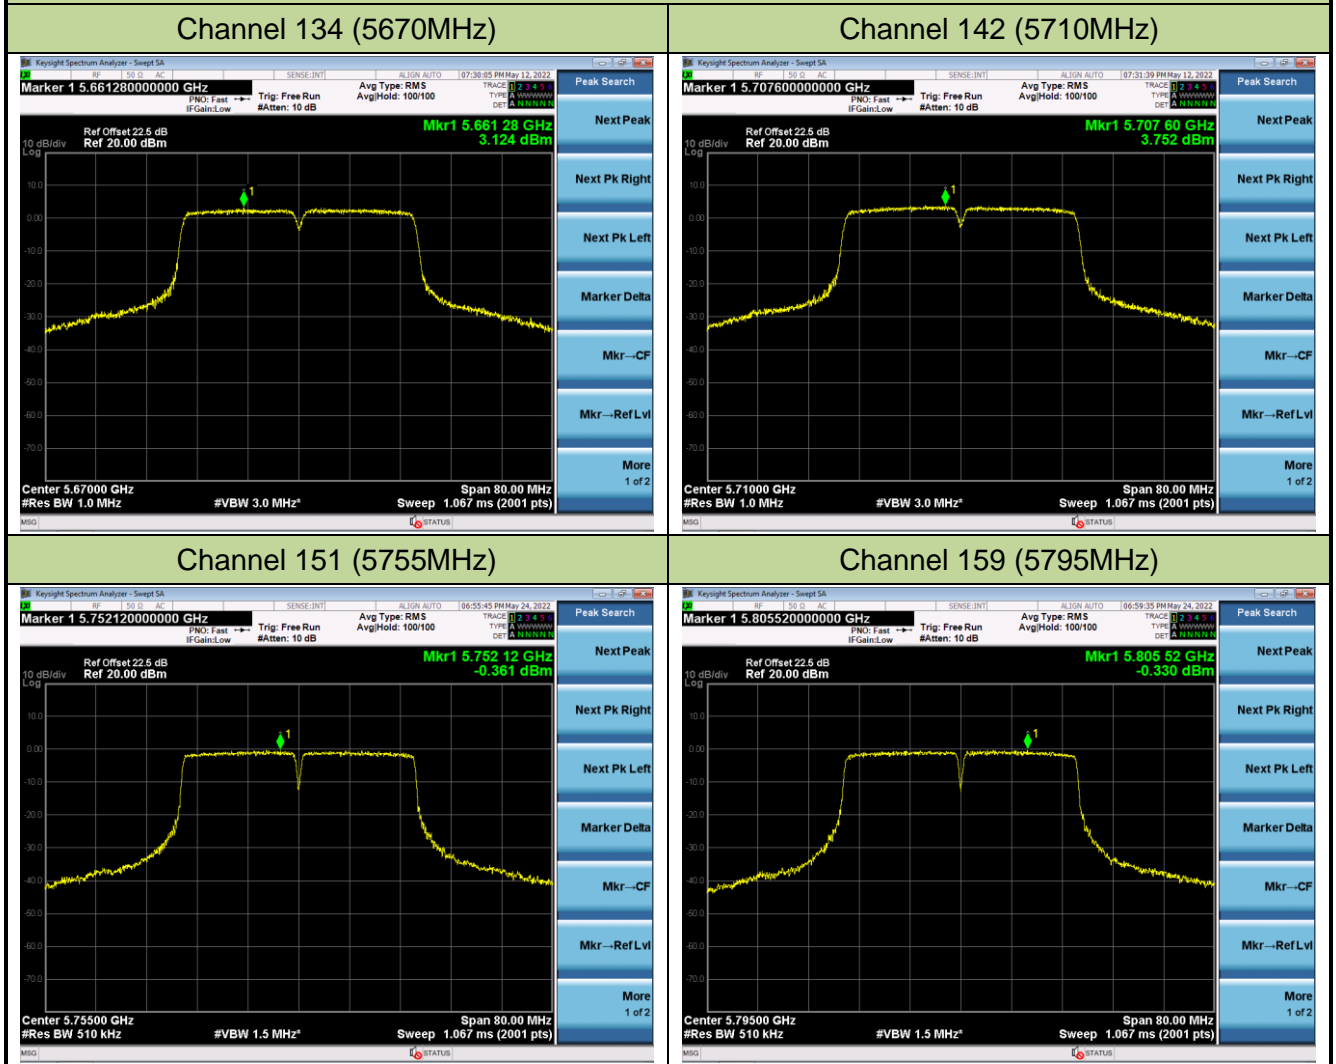

Channel 100 (5500MHz)

Channel 116 (5580MHz)

Channel 140 (5700MHz)

Channel 144 (5720MHz)

Channel 149 (5745MHz)

Channel 157 (5785MHz)

802.11ac-VHT20 Power Spectral Density - Ant 0

Channel 165 (5825MHz)

802.11ac-VHT40 Power Spectral Density - Ant 0

Channel 38 (5190MHz)

Channel 46 (5230MHz)

Channel 54 (5270MHz)

Channel 62 (5310MHz)

Channel 102 (5510MHz)

Channel 110 (5550MHz)

802.11ac-VHT40 Power Spectral Density - Ant 0

802.11ac-VHT80 Power Spectral Density - Ant 0

Channel 42 (5210MHz)

Channel 58 (5290MHz)

Channel 106 (5530MHz)

Channel 122 (5610MHz)

Channel 138 (5690MHz)

Channel 155 (5775MHz)

802.11ax-HE20 Power Spectral Density - Ant 0