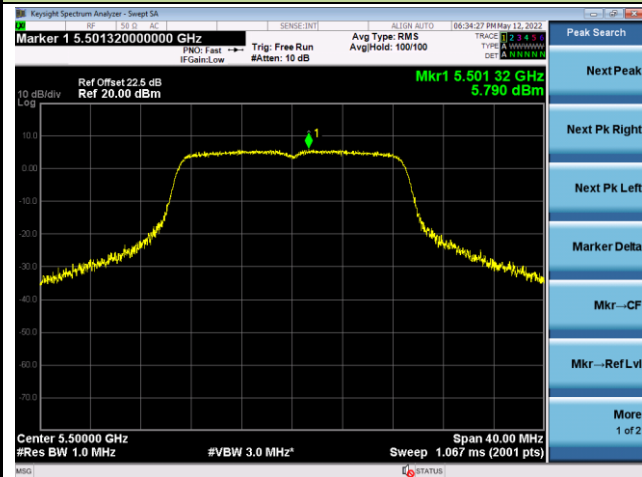

802.11ac-VHT20 Power Spectral Density - Ant 0

Channel 100 (5500MHz)