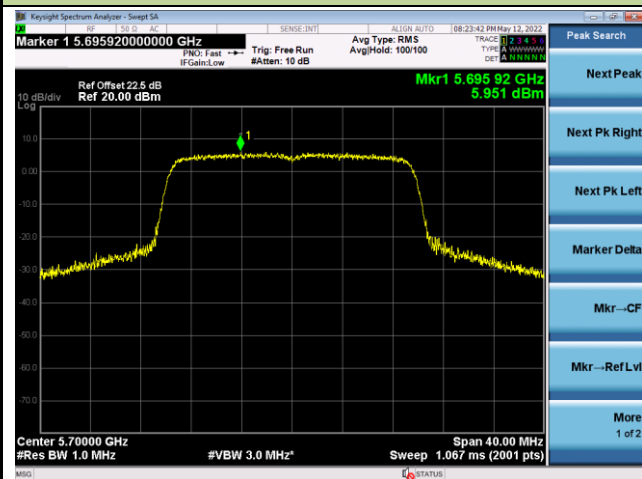

Channel 140 (5700MHz)