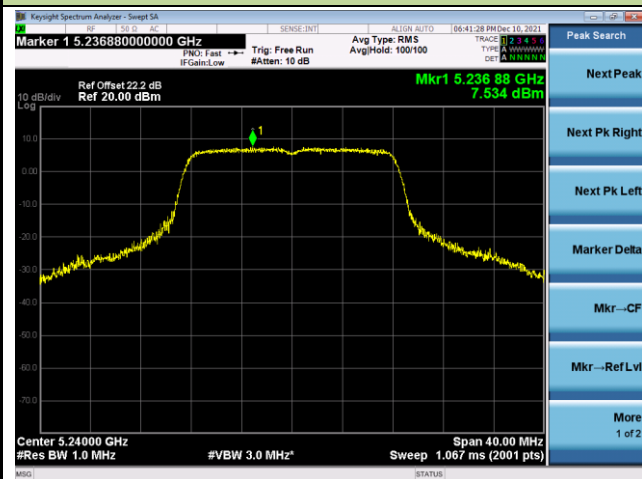

### 802.11a Power Spectral Density - Ant 1

Channel 36 (5180MHz)

Channel 44 (5220MHz)

Channel 48 (5240MHz)

Channel 52 (5260MHz)

Channel 60 (5300MHz)

Channel 64 (5320MHz)