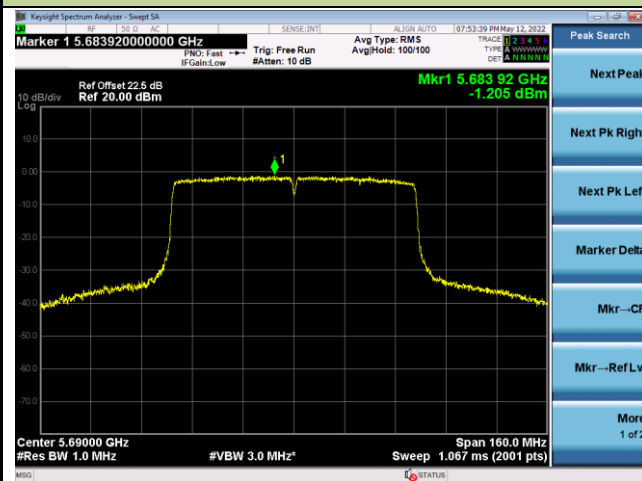

802.11ac-VHT80 Power Spectral Density - Ant 0

Channel 42 (5210MHz)

Channel 58 (5290MHz)

Channel 106 (5530MHz)

Channel 122 (5610MHz)

Channel 138 (5690MHz)

Channel 155 (5775MHz)

802.11ax-HE20 Power Spectral Density - Ant 0