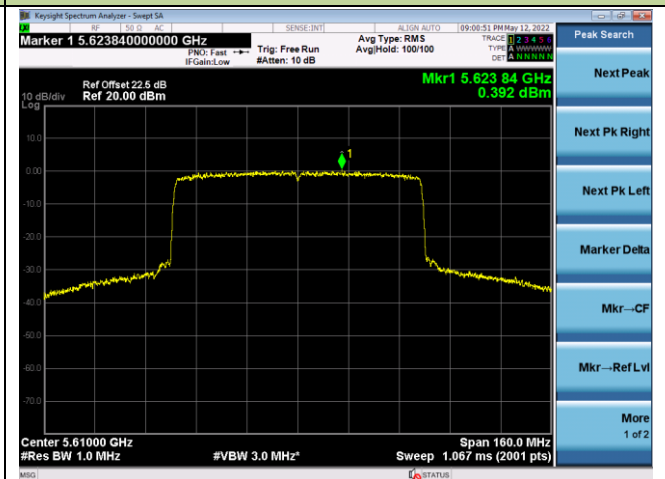

## 802.11ax-HE40 Power Spectral Density - Ant 0

Channel 134 (5670MHz)

Channel 142 (5710MHz)

Channel 151 (5755MHz)

Channel 159 (5795MHz)

802.11ax-HE80 Power Spectral Density - Ant 0

Channel 42 (5210MHz)

Channel 58 (5290MHz)

Channel 106 (5530MHz)

Channel 122 (5610MHz)

Channel 138 (5690MHz)

Channel 155 (5775MHz)