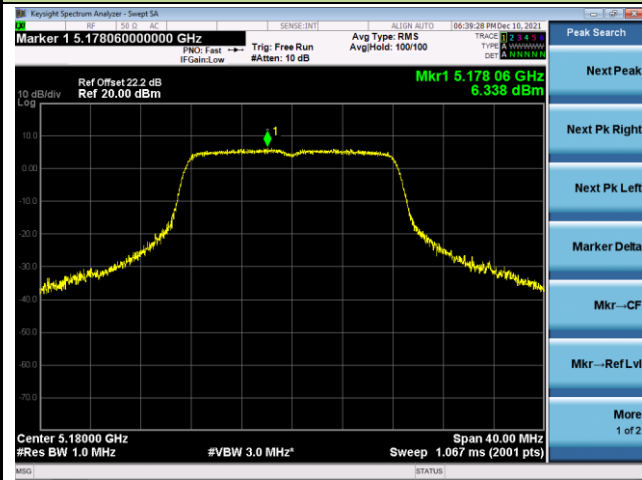

802.11a Power Spectral Density - Ant 1

Channel 36 (5180MHz)