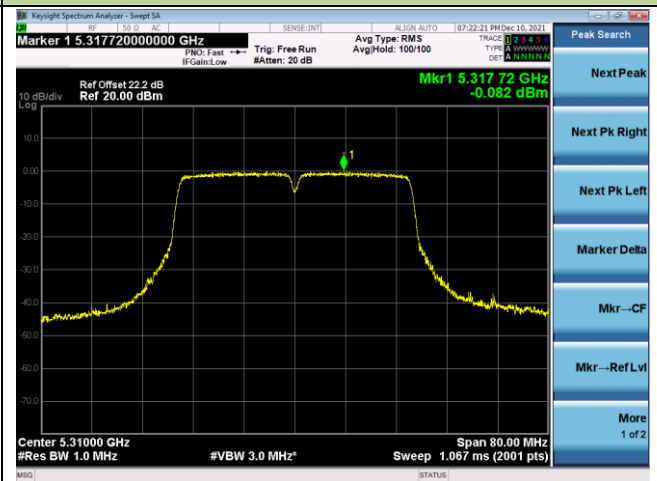

802.11ac-VHT40 Power Spectral Density - Ant 0

Channel 38 (5190MHz)

Channel 46 (5230MHz)

Channel 54 (5270MHz)

Channel 62 (5310MHz)

Channel 102 (5510MHz)

Channel 110 (5550MHz)

802.11ac-VHT40 Power Spectral Density - Ant 0

802.11ac-VHT80 Power Spectral Density - Ant 0

Channel 42 (5210MHz)

Channel 58 (5290MHz)

Channel 106 (5530MHz)

Channel 122 (5610MHz)

Channel 138 (5690MHz)

Channel 155 (5775MHz)

802.11ax-HE20 Power Spectral Density - Ant 0