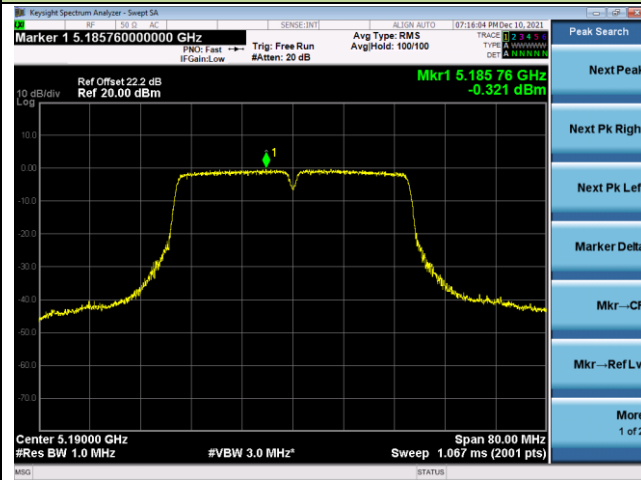

802.11ac-VHT40 Power Spectral Density - Ant 0

Channel 38 (5190MHz)