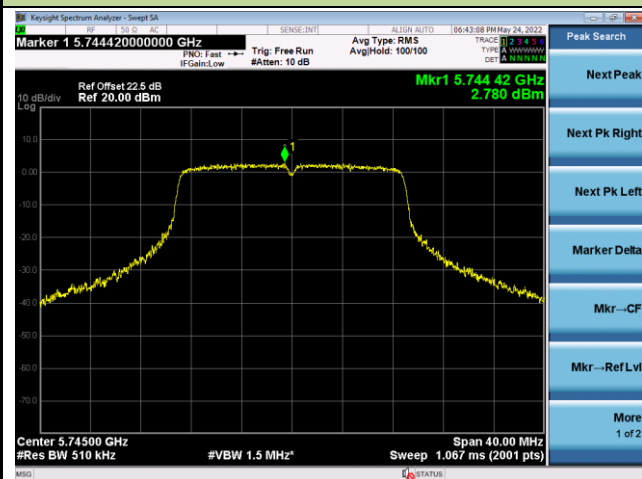

Channel 100 (5500MHz)

Channel 116 (5580MHz)

Channel 140 (5700MHz)

Channel 144 (5720MHz)

Channel 149 (5745MHz)

Channel 157 (5785MHz)

802.11ac-VHT20 Power Spectral Density - Ant 0

Channel 165 (5825MHz)