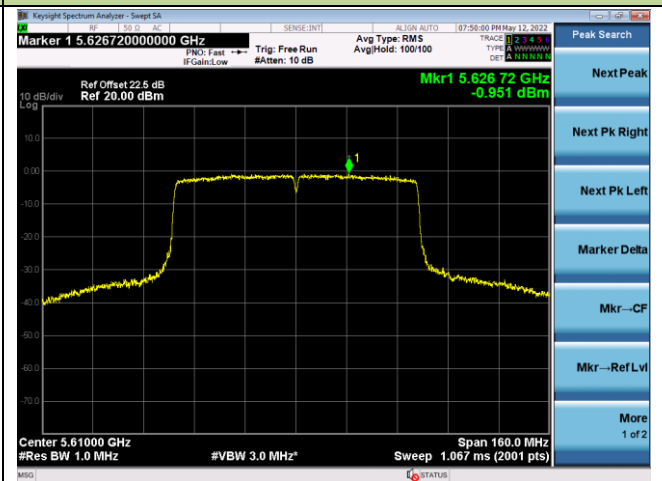

802.11ac-VHT80 Power Spectral Density - Ant 0

Channel 42 (5210MHz)

Channel 58 (5290MHz)

Channel 106 (5530MHz)

Channel 122 (5610MHz)

Channel 138 (5690MHz)

Channel 155 (5775MHz)

802.11ax-HE20 Power Spectral Density - Ant 0