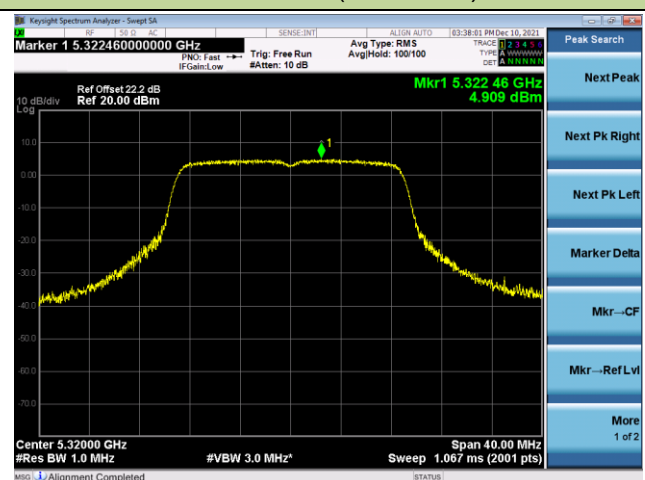

802.11ac-VHT20 Power Spectral Density - Ant 0

Channel 36 (5180MHz)

Channel 44 (5220MHz)

Channel 48 (5240MHz)

Channel 52 (5260MHz)

Channel 60 (5300MHz)

Channel 64 (5320MHz)

802.11ac-VHT20 Power Spectral Density - Ant 0

Channel 100 (5500MHz)

Channel 116 (5580MHz)

Channel 140 (5700MHz)

Channel 144 (5720MHz)

Channel 149 (5745MHz)

Channel 157 (5785MHz)

802.11ac-VHT20 Power Spectral Density - Ant 0

Channel 165 (5825MHz)