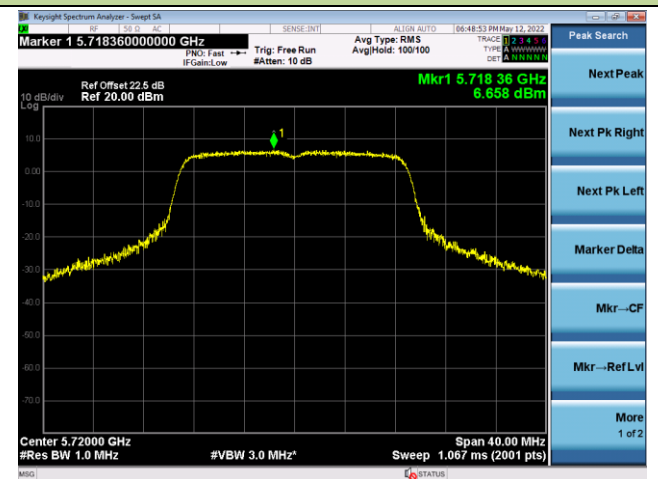

Channel 100 (5500MHz)

Channel 116 (5580MHz)

Channel 140 (5700MHz)

Channel 144 (5720MHz)

Channel 149 (5745MHz)

Channel 157 (5785MHz)

802.11ac-VHT20 Power Spectral Density - Ant 0

Channel 165 (5825MHz)

802.11ac-VHT40 Power Spectral Density - Ant 0

Channel 38 (5190MHz)

Channel 46 (5230MHz)

Channel 54 (5270MHz)

Channel 62 (5310MHz)

Channel 102 (5510MHz)

Channel 110 (5550MHz)

802.11ac-VHT40 Power Spectral Density - Ant 0