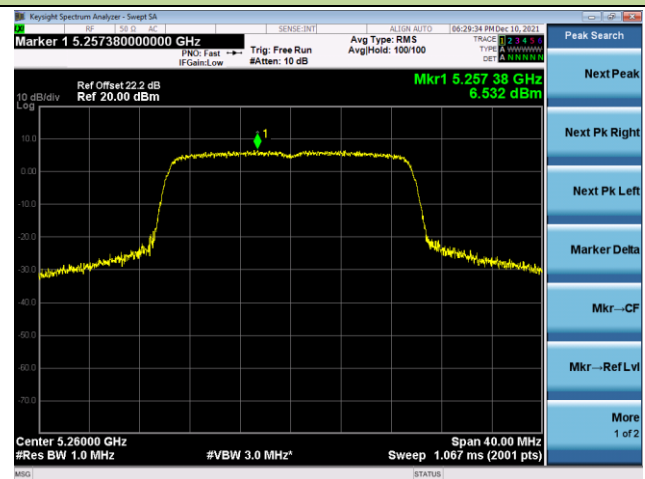

Channel 36 (5180MHz)

Channel 44 (5220MHz)

Channel 48 (5240MHz)

Channel 52 (5260MHz)

Channel 60 (5300MHz)

Channel 64 (5320MHz)

802.11ax-HE20 Power Spectral Density - Ant 0

Channel 100 (5500MHz)