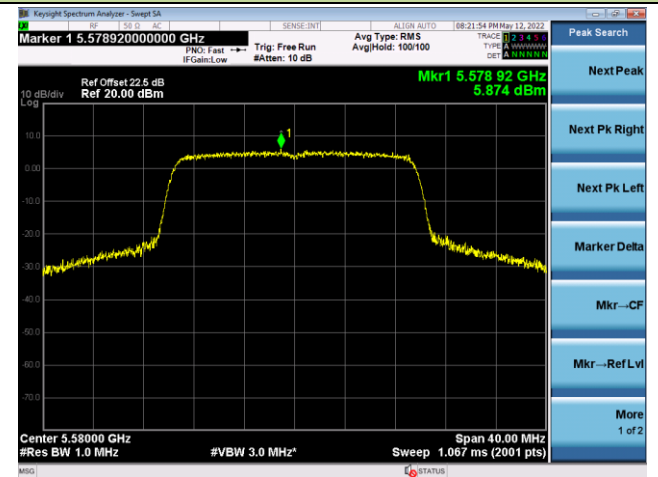

Channel 116 (5580MHz)