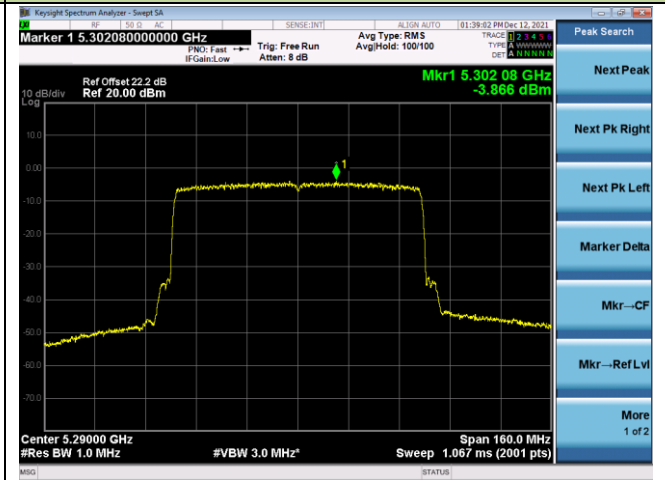

## 802.11ax-HE40 Power Spectral Density - Ant 0

Channel 134 (5670MHz)

Channel 142 (5710MHz)

Channel 151 (5755MHz)

Channel 159 (5795MHz)

802.11ax-HE80 Power Spectral Density - Ant 0

Channel 42 (5210MHz)

Channel 58 (5290MHz)