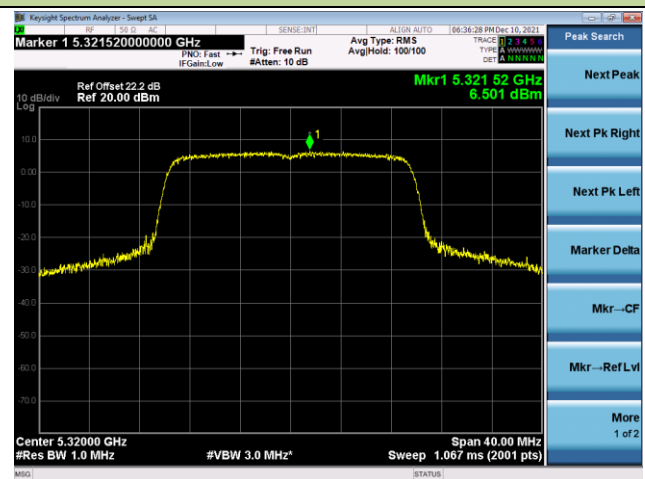

Channel 36 (5180MHz)

Channel 44 (5220MHz)

Channel 48 (5240MHz)

Channel 52 (5260MHz)

Channel 60 (5300MHz)

Channel 64 (5320MHz)

802.11ax-HE20 Power Spectral Density - Ant 0

Channel 100 (5500MHz)