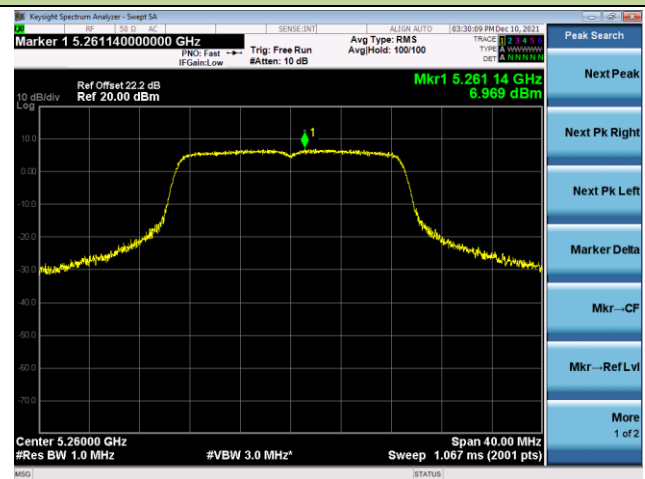

802.11ac-VHT20 Power Spectral Density - Ant 0

Channel 36 (5180MHz)

Channel 44 (5220MHz)

Channel 48 (5240MHz)

Channel 52 (5260MHz)

Channel 60 (5300MHz)

Channel 64 (5320MHz)

802.11ac-VHT20 Power Spectral Density - Ant 0