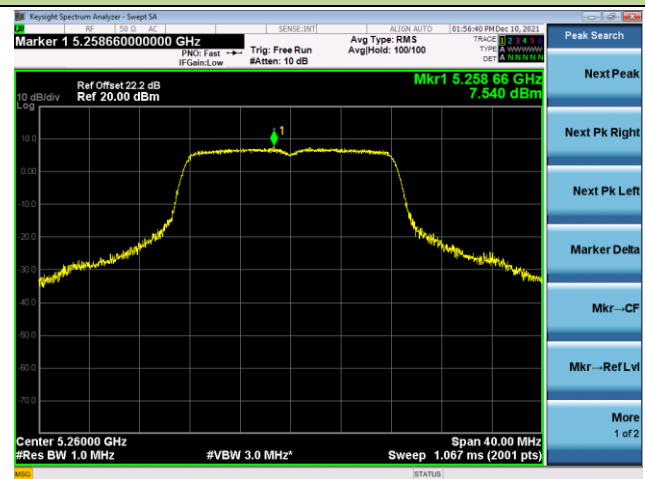

### 802.11a Power Spectral Density - Ant 1

Channel 36 (5180MHz)

Channel 44 (5220MHz)

Channel 48 (5240MHz)

Channel 52 (5260MHz)

Channel 60 (5300MHz)

Channel 64 (5320MHz)