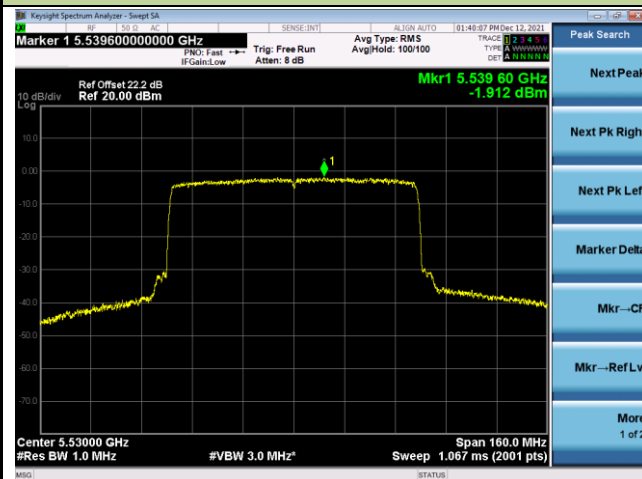

## 802.11ax-HE40 Power Spectral Density - Ant 0

Channel 134 (5670MHz)

Channel 142 (5710MHz)

Channel 151 (5755MHz)

Channel 159 (5795MHz)

802.11ax-HE80 Power Spectral Density - Ant 0

Channel 42 (5210MHz)

Channel 58 (5290MHz)

Channel 106 (5530MHz)

Channel 122 (5610MHz)

Channel 138 (5690MHz)

Channel 155 (5775MHz)