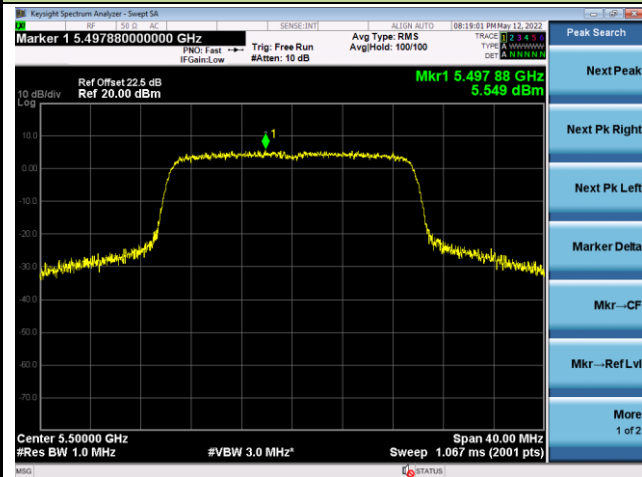

Channel 36 (5180MHz)

Channel 44 (5220MHz)

Channel 48 (5240MHz)

Channel 52 (5260MHz)

Channel 60 (5300MHz)

Channel 64 (5320MHz)

802.11ax-HE20 Power Spectral Density - Ant 0

Channel 100 (5500MHz)