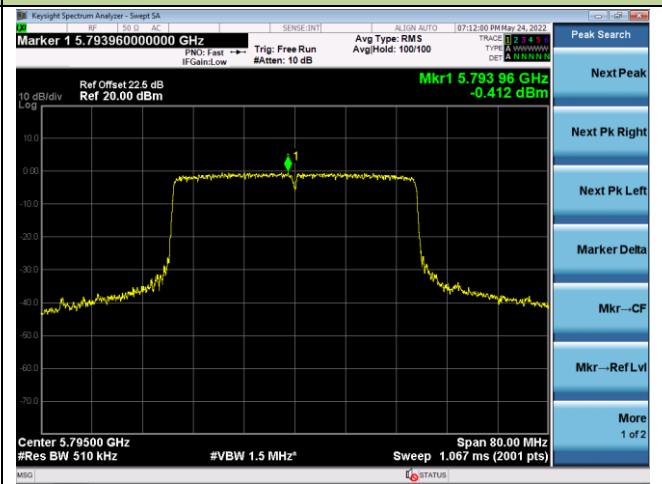

## 802.11ax-HE40 Power Spectral Density - Ant 0

Channel 134 (5670MHz)

Channel 142 (5710MHz)

Channel 151 (5755MHz)

Channel 159 (5795MHz)

802.11ax-HE80 Power Spectral Density - Ant 0

Channel 42 (5210MHz)

Channel 58 (5290MHz)