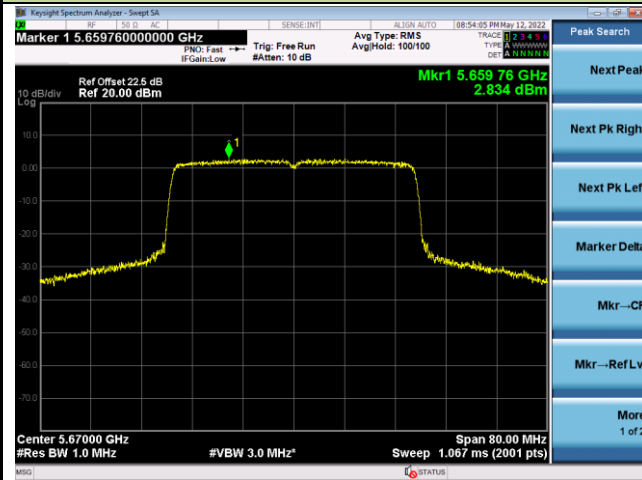

Channel 38 (5190MHz)

Channel 46 (5230MHz)

Channel 54 (5270MHz)

Channel 62 (5310MHz)

Channel 102 (5510MHz)

Channel 110 (5550MHz)

## 802.11ax-HE40 Power Spectral Density - Ant 0

Channel 134 (5670MHz)

Channel 142 (5710MHz)

Channel 151 (5755MHz)

Channel 159 (5795MHz)

802.11ax-HE80 Power Spectral Density - Ant 0

Channel 42 (5210MHz)

Channel 58 (5290MHz)