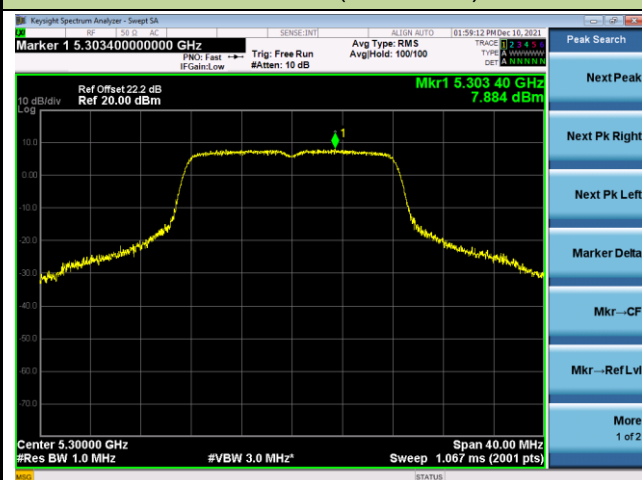

### 802.11a Power Spectral Density - Ant 1

Channel 36 (5180MHz)

Channel 44 (5220MHz)

Channel 48 (5240MHz)

Channel 52 (5260MHz)

Channel 60 (5300MHz)

Channel 64 (5320MHz)