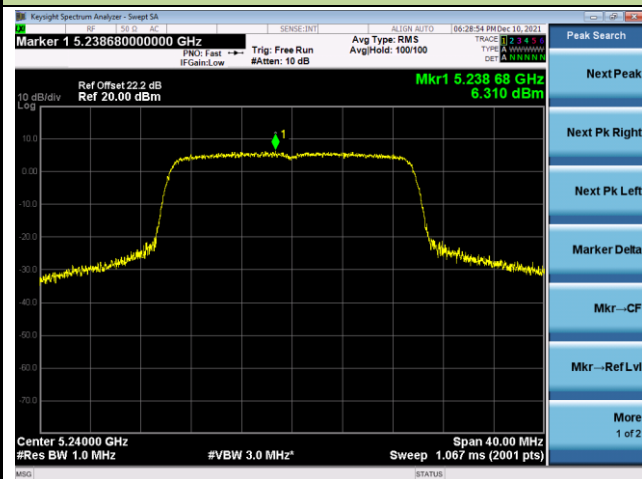

Channel 48 (5240MHz)