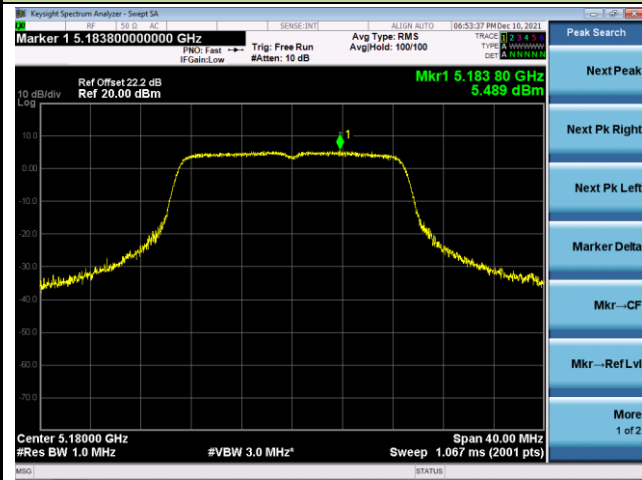

802.11ac-VHT20 Power Spectral Density - Ant 0

Channel 36 (5180MHz)

Channel 44 (5220MHz)

Channel 48 (5240MHz)

Channel 52 (5260MHz)

Channel 60 (5300MHz)

Channel 64 (5320MHz)

802.11ac-VHT20 Power Spectral Density - Ant 0