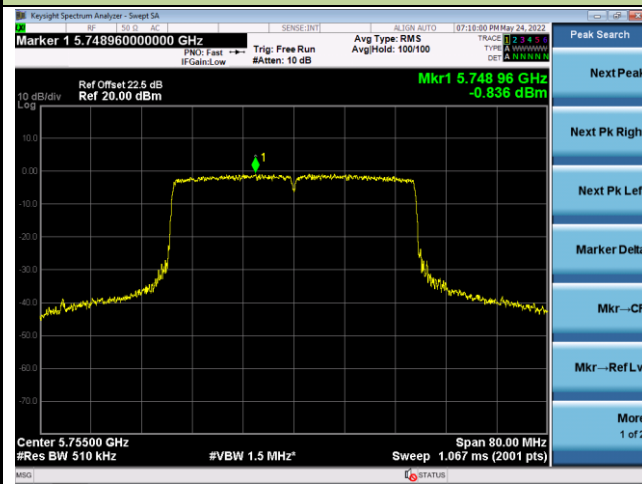

## 802.11ax-HE40 Power Spectral Density - Ant 0

Channel 134 (5670MHz)

Channel 142 (5710MHz)

Channel 151 (5755MHz)

Channel 159 (5795MHz)

802.11ax-HE80 Power Spectral Density - Ant 0

Channel 42 (5210MHz)

Channel 58 (5290MHz)