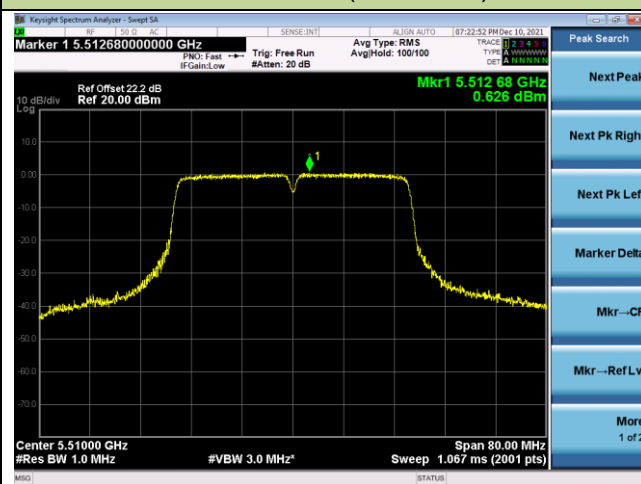

802.11ac-VHT40 Power Spectral Density - Ant 0

Channel 38 (5190MHz)

Channel 46 (5230MHz)

Channel 54 (5270MHz)

Channel 62 (5310MHz)

Channel 102 (5510MHz)

Channel 110 (5550MHz)

802.11ac-VHT40 Power Spectral Density - Ant 0

802.11ac-VHT80 Power Spectral Density - Ant 0

Channel 42 (5210MHz)

Channel 58 (5290MHz)

Channel 106 (5530MHz)

Channel 122 (5610MHz)

Channel 138 (5690MHz)

Channel 155 (5775MHz)

802.11ax-HE20 Power Spectral Density - Ant 0