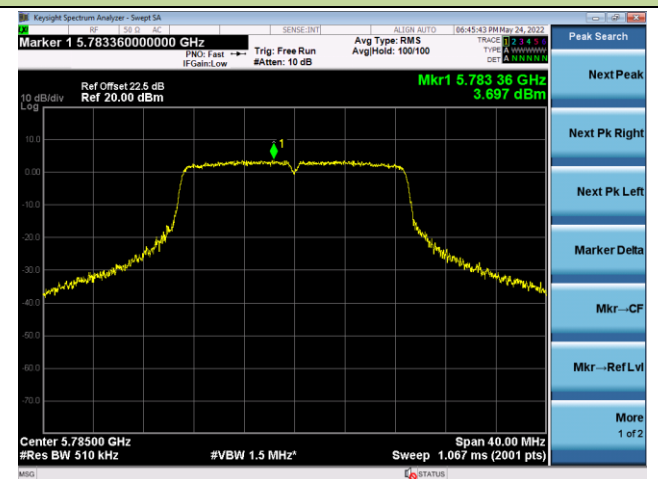

Channel 100 (5500MHz)

Channel 116 (5580MHz)

Channel 140 (5700MHz)

Channel 144 (5720MHz)

Channel 149 (5745MHz)

Channel 157 (5785MHz)

802.11ac-VHT20 Power Spectral Density - Ant 0

Channel 165 (5825MHz)