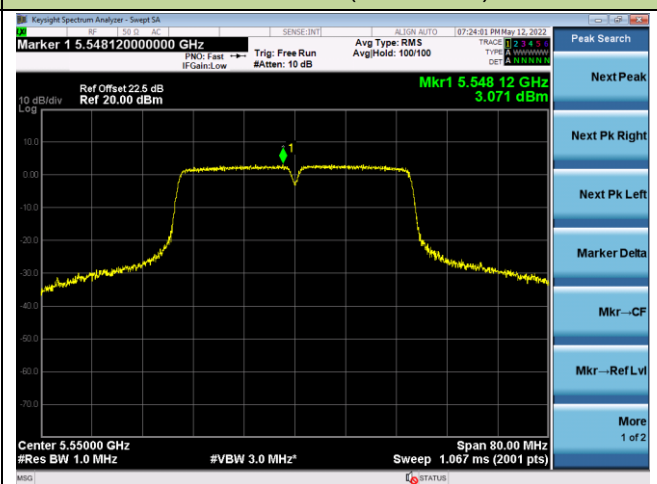

802.11ac-VHT40 Power Spectral Density - Ant 0

Channel 38 (5190MHz)

Channel 46 (5230MHz)

Channel 54 (5270MHz)

Channel 62 (5310MHz)

Channel 102 (5510MHz)

Channel 110 (5550MHz)

802.11ac-VHT40 Power Spectral Density - Ant 0