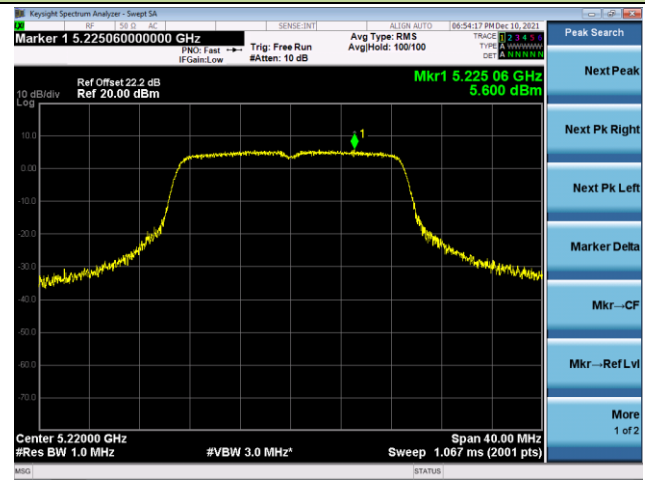

802.11ac-VHT20 Power Spectral Density - Ant 0

Channel 36 (5180MHz)

Channel 44 (5220MHz)

Channel 48 (5240MHz)

Channel 52 (5260MHz)

Channel 60 (5300MHz)

Channel 64 (5320MHz)

802.11ac-VHT20 Power Spectral Density - Ant 0