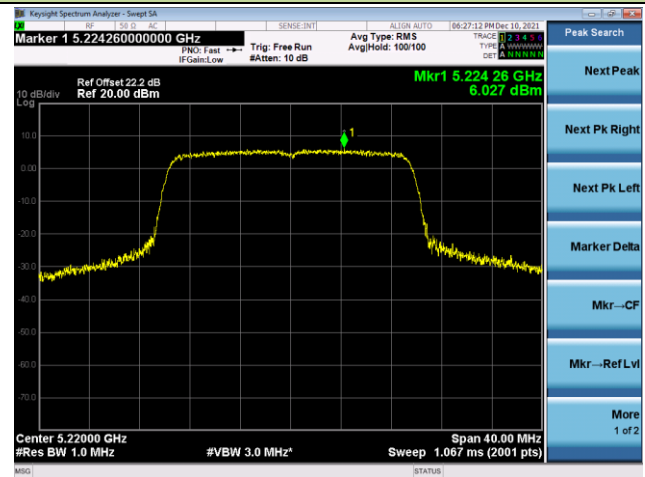

Channel 44 (5220MHz)