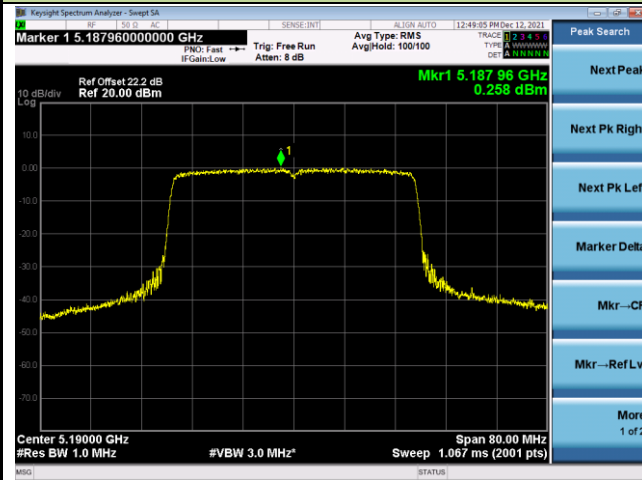

802.11ax-HE40 Power Spectral Density - Ant 0

Channel 38 (5190MHz)