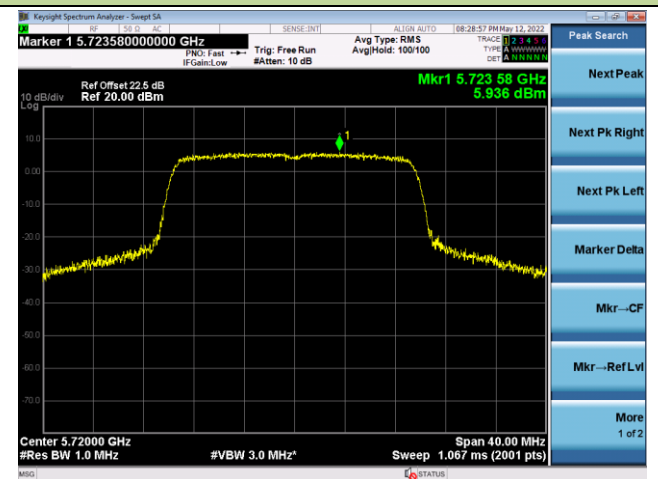

Channel 144 (5720MHz)