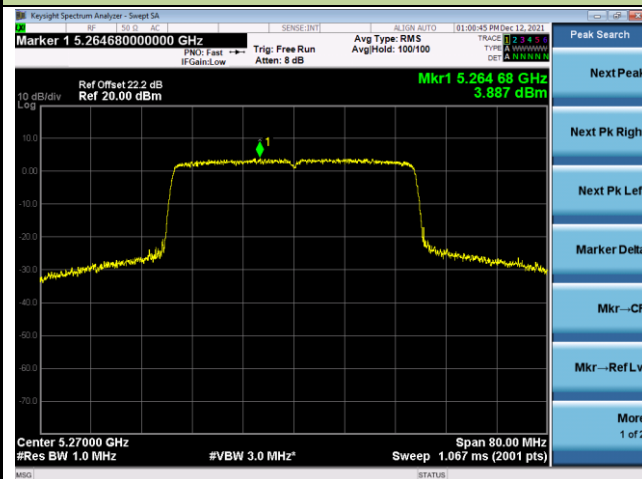

Channel 54 (5270MHz)