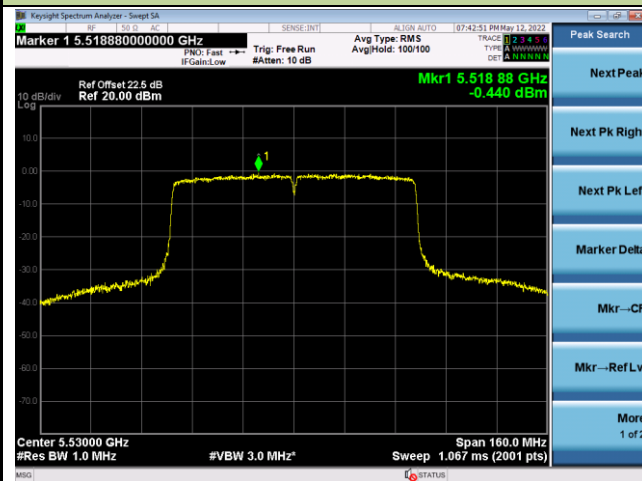

802.11ac-VHT80 Power Spectral Density - Ant 0

Channel 42 (5210MHz)

Channel 58 (5290MHz)

Channel 106 (5530MHz)

Channel 122 (5610MHz)

Channel 138 (5690MHz)

Channel 155 (5775MHz)

802.11ax-HE20 Power Spectral Density - Ant 0