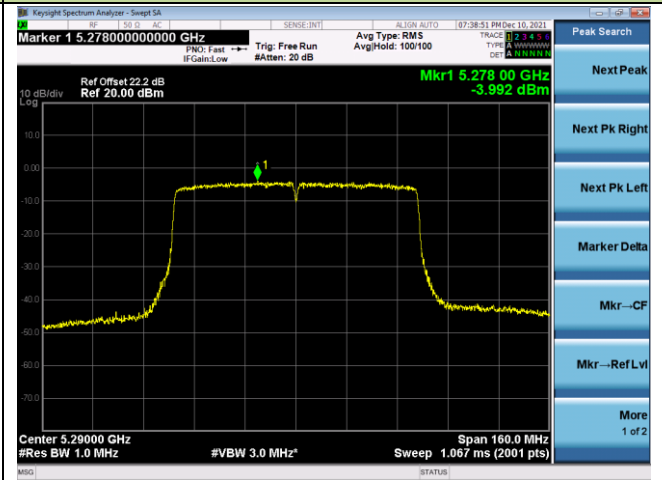

Channel 58 (5290MHz)