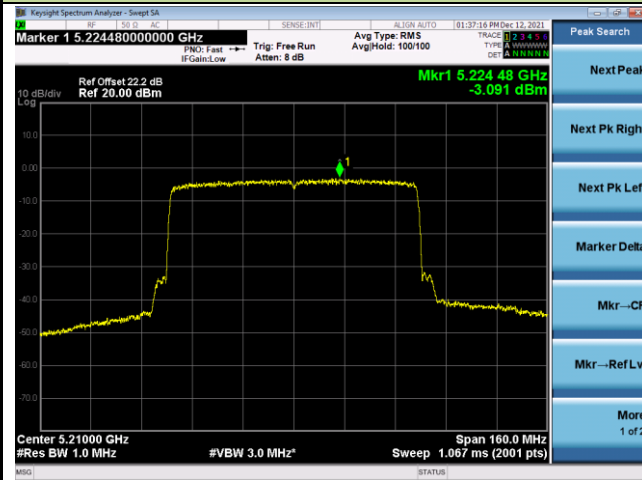

## 802.11ax-HE40 Power Spectral Density - Ant 0

Channel 134 (5670MHz)

Channel 142 (5710MHz)

Channel 151 (5755MHz)

Channel 159 (5795MHz)

802.11ax-HE80 Power Spectral Density - Ant 0

Channel 42 (5210MHz)

Channel 58 (5290MHz)