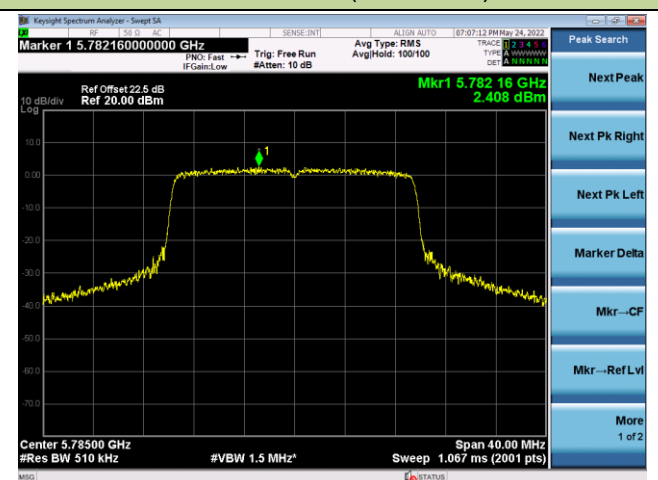

Channel 116 (5580MHz)

Channel 140 (5700MHz)

Channel 144 (5720MHz)

Channel 149 (5745MHz)

Channel 157 (5785MHz)

802.11ax-HE20 Power Spectral Density - Ant 0

Channel 165 (5825MHz)

802.11ax-HE40 Power Spectral Density - Ant 0