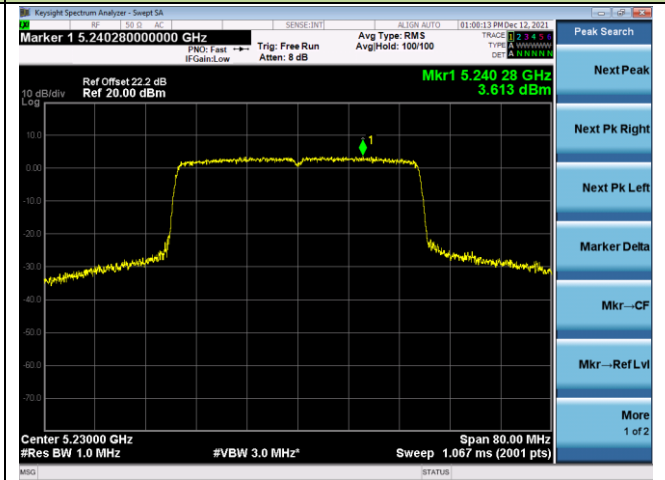

Channel 46 (5230MHz)