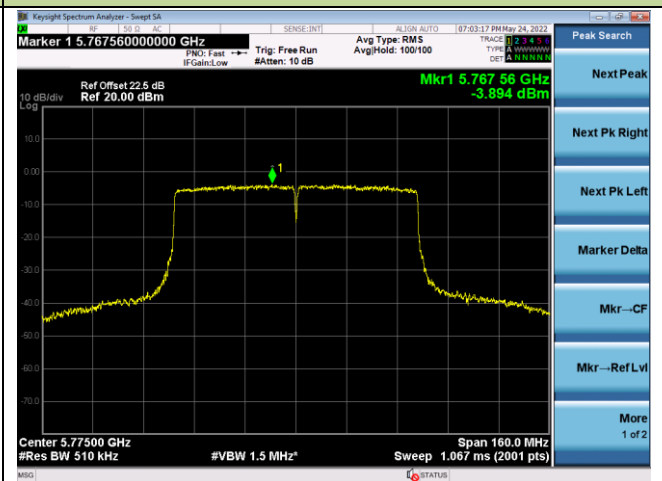

802.11ac-VHT80 Power Spectral Density - Ant 0

Channel 42 (5210MHz)

Channel 58 (5290MHz)

Channel 106 (5530MHz)

Channel 122 (5610MHz)

Channel 138 (5690MHz)

Channel 155 (5775MHz)

802.11ax-HE20 Power Spectral Density - Ant 0