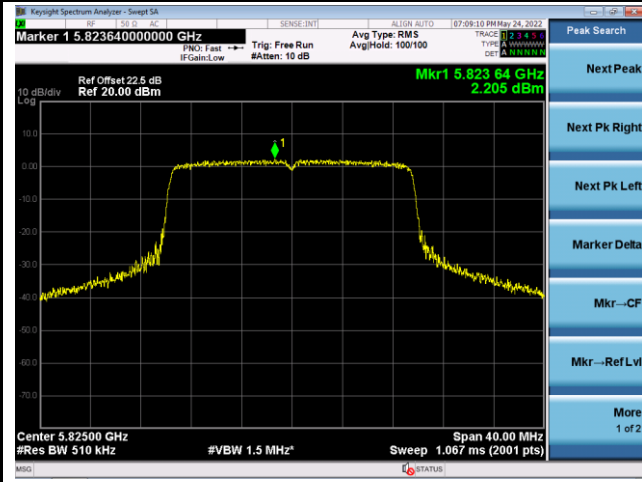

Channel 116 (5580MHz)

Channel 140 (5700MHz)

Channel 144 (5720MHz)

Channel 149 (5745MHz)

Channel 157 (5785MHz)

802.11ax-HE20 Power Spectral Density - Ant 0

Channel 165 (5825MHz)

802.11ax-HE40 Power Spectral Density - Ant 0