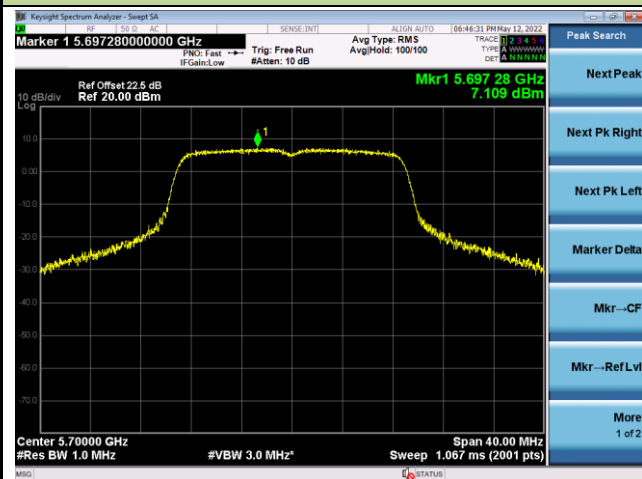

Channel 140 (5700MHz)