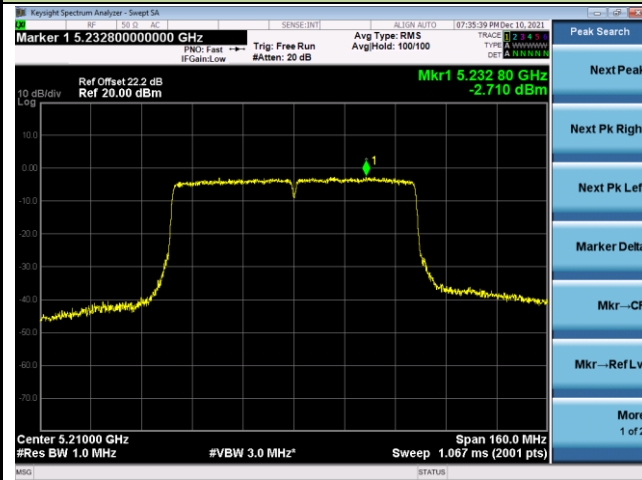

802.11ac-VHT80 Power Spectral Density - Ant 0

Channel 42 (5210MHz)