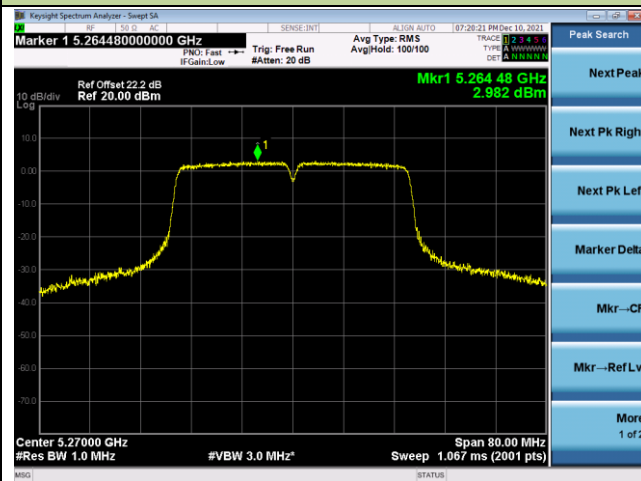

802.11ac-VHT40 Power Spectral Density - Ant 0

Channel 38 (5190MHz)

Channel 46 (5230MHz)

Channel 54 (5270MHz)

Channel 62 (5310MHz)

Channel 102 (5510MHz)

Channel 110 (5550MHz)

802.11ac-VHT40 Power Spectral Density - Ant 0