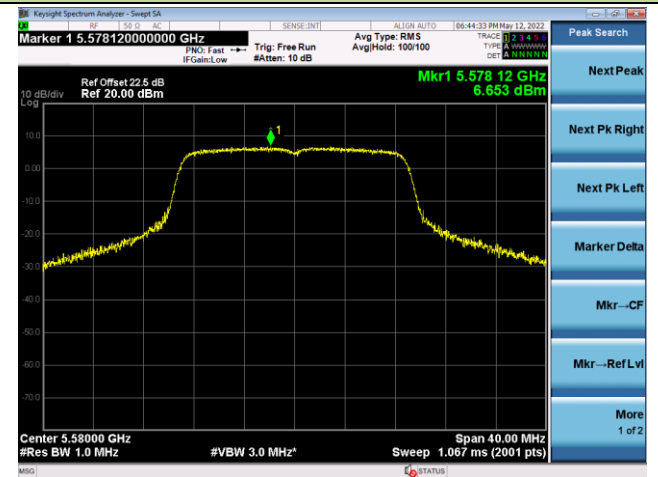

Channel 116 (5580MHz)