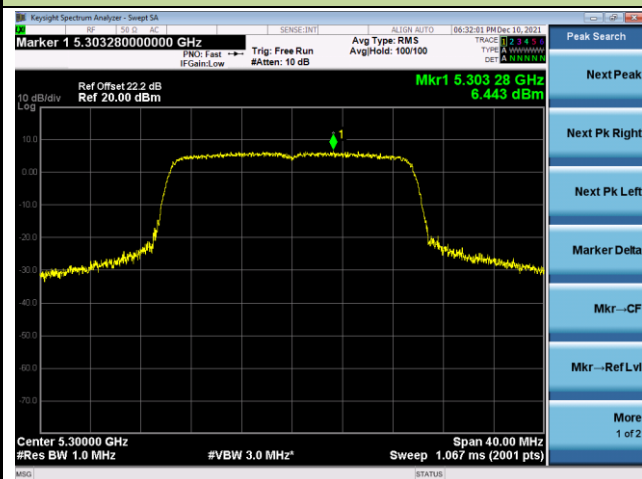

Channel 36 (5180MHz)

Channel 44 (5220MHz)

Channel 48 (5240MHz)

Channel 52 (5260MHz)

Channel 60 (5300MHz)

Channel 64 (5320MHz)

802.11ax-HE20 Power Spectral Density - Ant 0

Channel 100 (5500MHz)