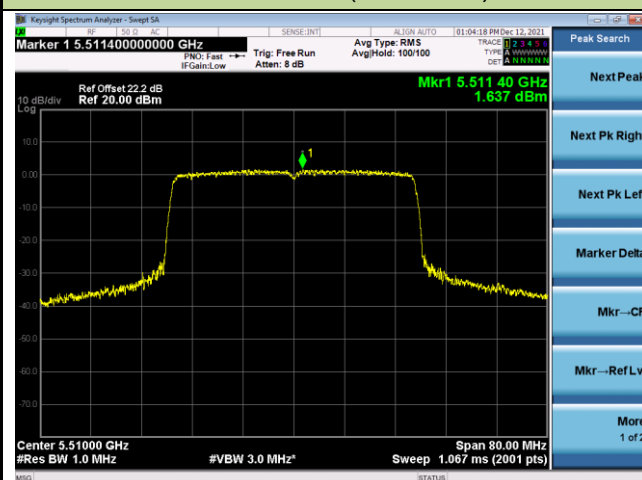

Channel 38 (5190MHz)

Channel 46 (5230MHz)

Channel 54 (5270MHz)

Channel 62 (5310MHz)

Channel 102 (5510MHz)

Channel 110 (5550MHz)

## 802.11ax-HE40 Power Spectral Density - Ant 0

Channel 134 (5670MHz)

Channel 142 (5710MHz)

Channel 151 (5755MHz)

Channel 159 (5795MHz)

802.11ax-HE80 Power Spectral Density - Ant 0

Channel 42 (5210MHz)

Channel 58 (5290MHz)