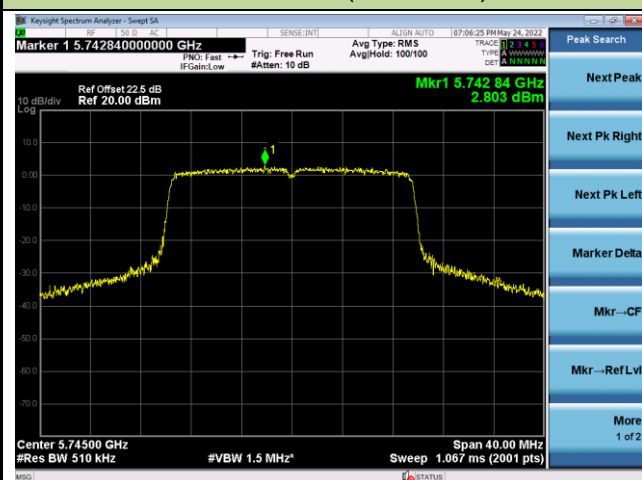

Channel 116 (5580MHz)

Channel 140 (5700MHz)

Channel 144 (5720MHz)

Channel 149 (5745MHz)

Channel 157 (5785MHz)

802.11ax-HE20 Power Spectral Density - Ant 0

Channel 165 (5825MHz)

802.11ax-HE40 Power Spectral Density - Ant 0