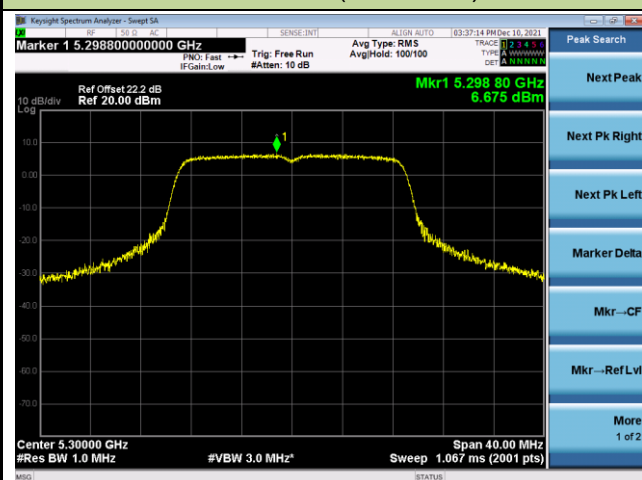

802.11ac-VHT20 Power Spectral Density - Ant 0

Channel 36 (5180MHz)

Channel 44 (5220MHz)

Channel 48 (5240MHz)

Channel 52 (5260MHz)

Channel 60 (5300MHz)

Channel 64 (5320MHz)

802.11ac-VHT20 Power Spectral Density - Ant 0

Channel 100 (5500MHz)

Channel 116 (5580MHz)

Channel 140 (5700MHz)

Channel 144 (5720MHz)

Channel 149 (5745MHz)

Channel 157 (5785MHz)

802.11ac-VHT20 Power Spectral Density - Ant 0

Channel 165 (5825MHz)