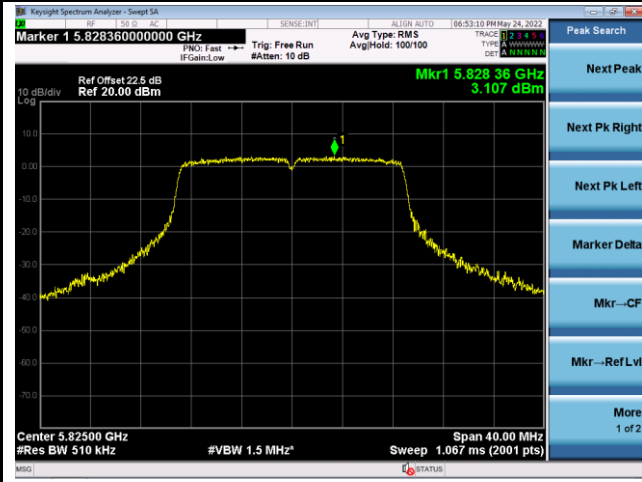

Channel 100 (5500MHz)

Channel 116 (5580MHz)

Channel 140 (5700MHz)

Channel 144 (5720MHz)

Channel 149 (5745MHz)

Channel 157 (5785MHz)

802.11ac-VHT20 Power Spectral Density - Ant 0

Channel 165 (5825MHz)

802.11ac-VHT40 Power Spectral Density - Ant 0

Channel 38 (5190MHz)

Channel 46 (5230MHz)

Channel 54 (5270MHz)

Channel 62 (5310MHz)

Channel 102 (5510MHz)

Channel 110 (5550MHz)

802.11ac-VHT40 Power Spectral Density - Ant 0