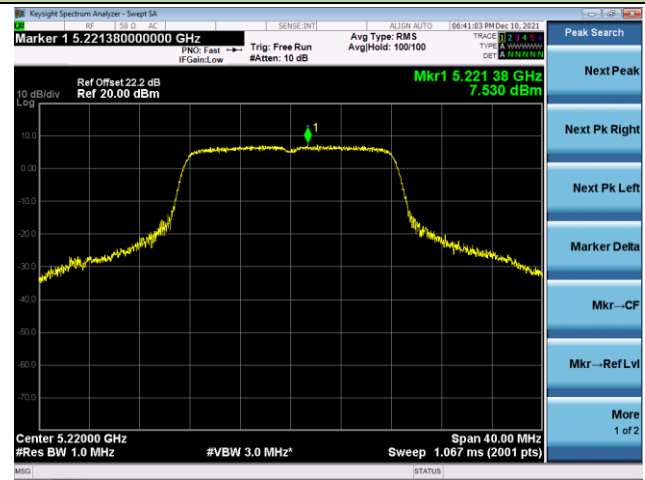

Channel 44 (5220MHz)