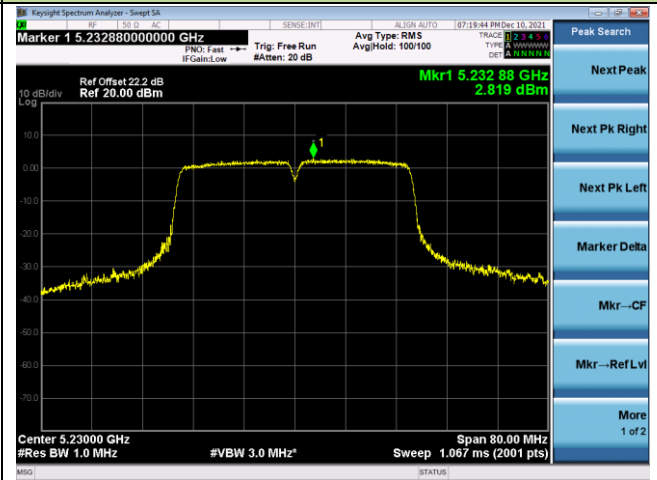

Channel 46 (5230MHz)