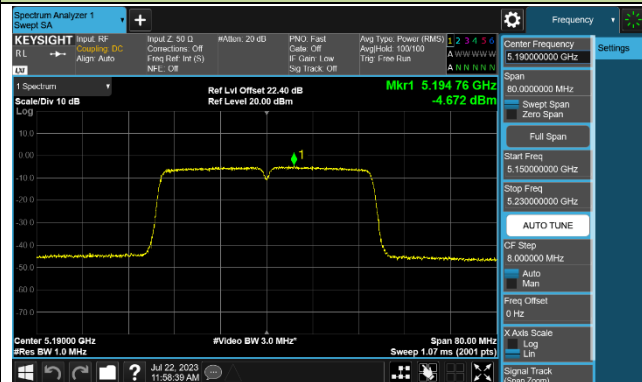

Channel 36 (5180MHz)

Channel 44 (5220MHz)

Channel 48 (5240MHz)

Channel 52 (5260MHz)

Channel 60 (5300MHz)

Channel 64 (5320MHz)

802.11ac-VHT40 Power Spectral Density - Ant 1

Channel 38 (5190MHz)

Channel 46 (5230MHz)

Channel 54 (5270MHz)

Channel 62 (5310MHz)

Channel 102 (5510MHz)

Channel 110 (5550MHz)

Channel 134 (5670MHz)

Channel 142 (5710MHz)

802.11ac-VHT80 Power Spectral Density - Ant 1