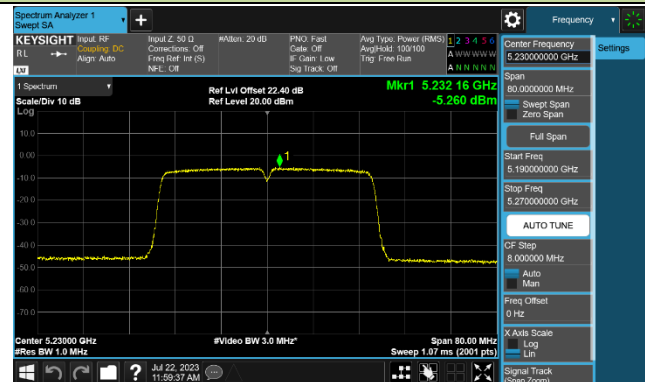

Channel 36 (5180MHz)

Channel 44 (5220MHz)

Channel 48 (5240MHz)

Channel 52 (5260MHz)

Channel 60 (5300MHz)

Channel 64 (5320MHz)

802.11ac-VHT40 Power Spectral Density - Ant 1

Channel 38 (5190MHz)

Channel 46 (5230MHz)

Channel 54 (5270MHz)

Channel 62 (5310MHz)

Channel 102 (5510MHz)

Channel 110 (5550MHz)

Channel 134 (5670MHz)

Channel 142 (5710MHz)

802.11ac-VHT80 Power Spectral Density - Ant 1