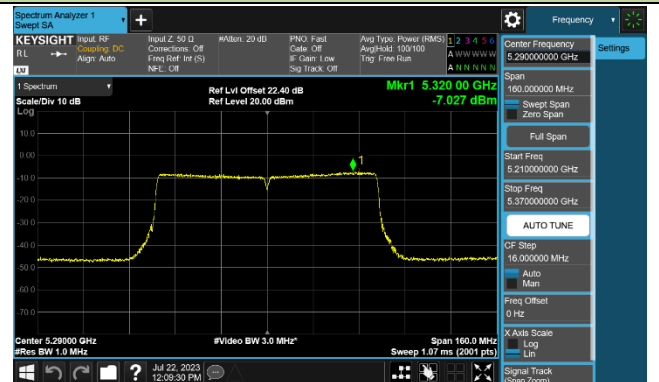

Channel 46 (5230MHz)

Channel 54 (5270MHz)

Channel 62 (5310MHz)

Channel 102 (5510MHz)

Channel 110 (5550MHz)

Channel 134 (5670MHz)

Channel 142 (5710MHz)

802.11ac-VHT80 Power Spectral Density - Ant 1

Channel 42 (5210MHz)

Channel 58 (5290MHz)

Channel 106 (5530MHz)

Channel 122 (5610MHz)

Channel 138 (5690MHz)

Channel 155 (5775MHz)

802.11ax-HE20 Power Spectral Density - Ant 1

Channel 36 (5180MHz)