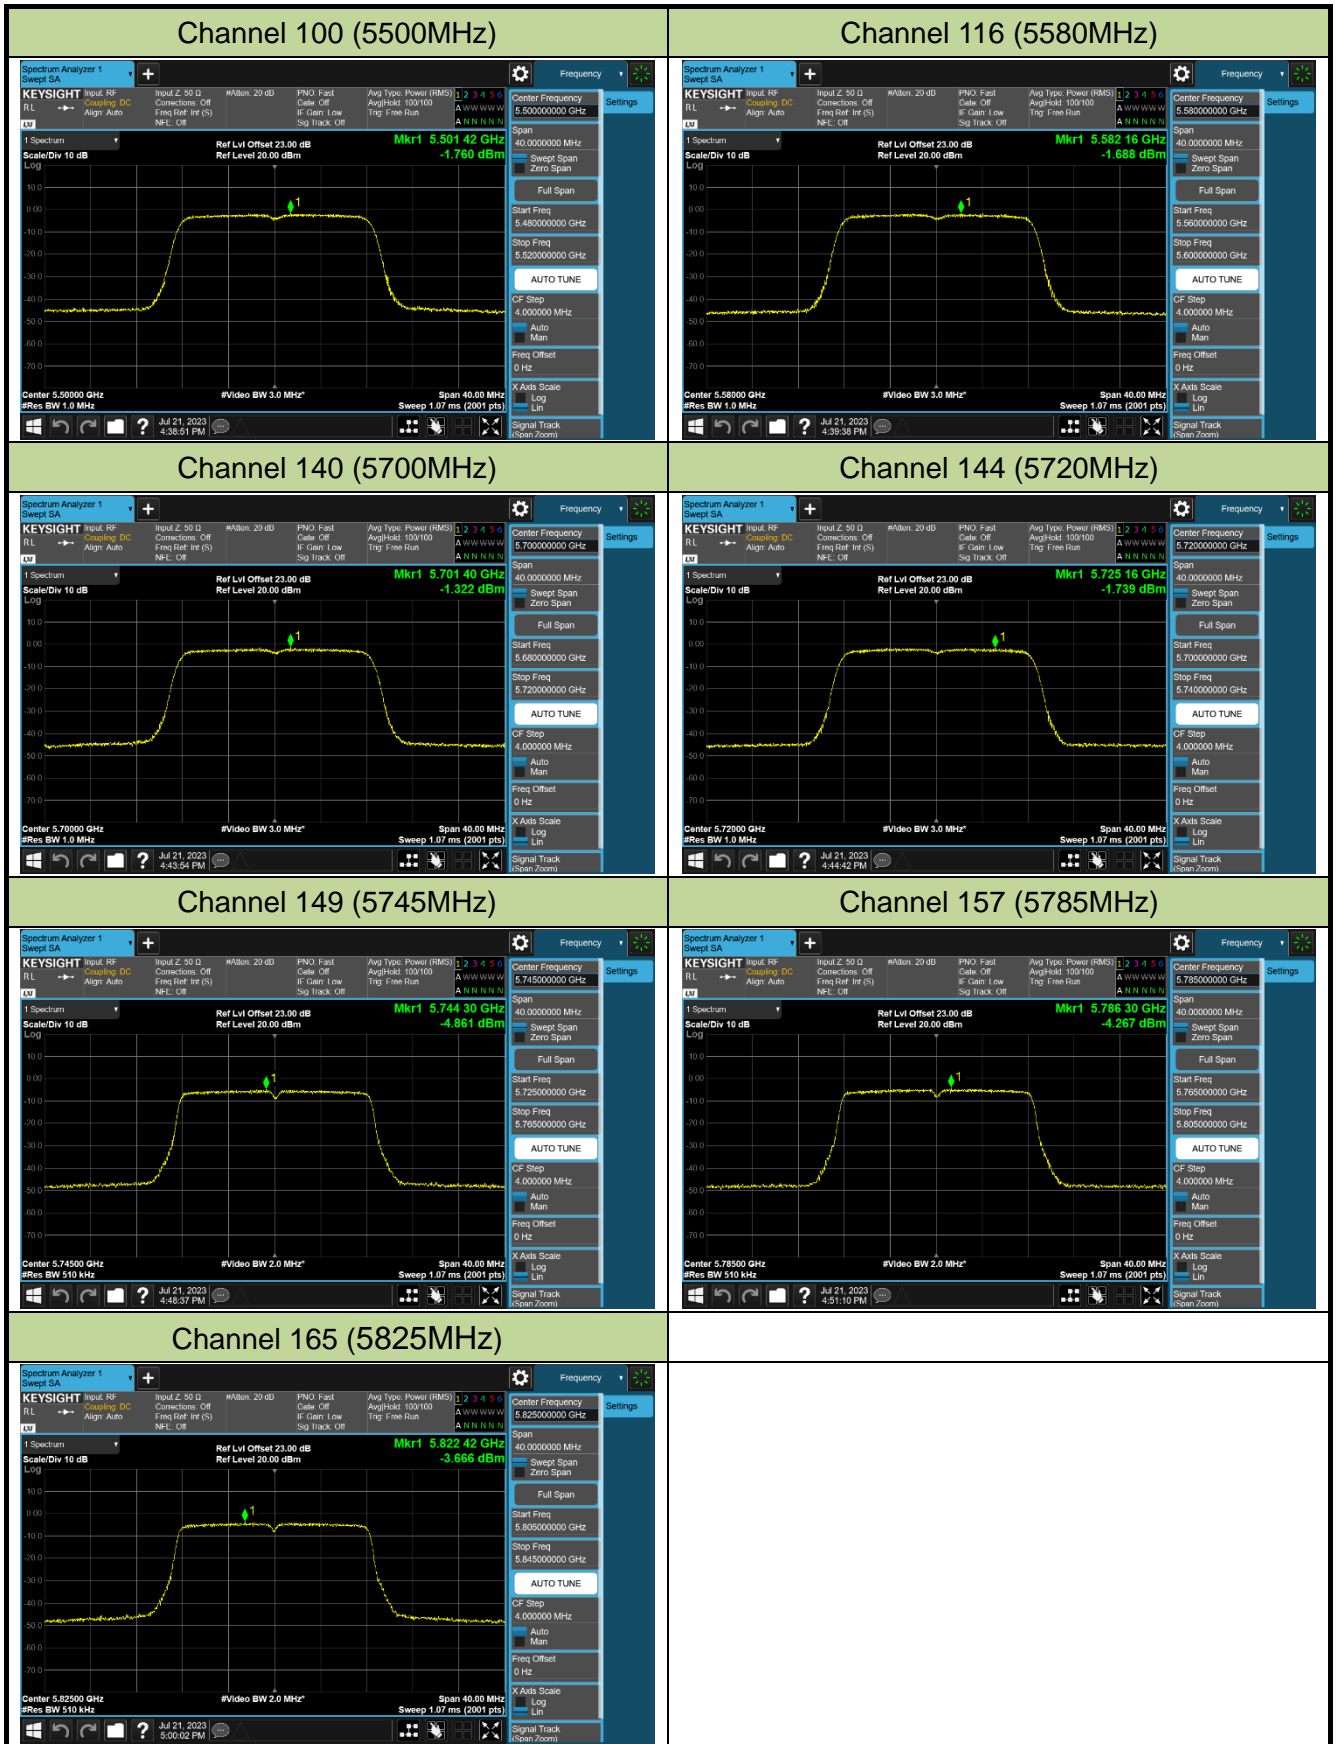

Channel 142 (5710MHz)

802.11ax-HE80 Power Spectral Density - Ant 0

Channel 42 (5210MHz)

Channel 58 (5290MHz)

Channel 106 (5530MHz)

Channel 122 (5610MHz)

Channel 138 (5690MHz)

Channel 155 (5775MHz)

802.11a Power Spectral Density - Ant 1

Channel 36 (5180MHz)

Channel 44 (5220MHz)

Channel 48 (5240MHz)

Channel 52 (5260MHz)

Channel 60 (5300MHz)

Channel 64 (5320MHz)

802.11ac-VHT20 Power Spectral Density - Ant 1

Channel 36 (5180MHz)

Channel 44 (5220MHz)

Channel 48 (5240MHz)

Channel 52 (5260MHz)

Channel 60 (5300MHz)

Channel 64 (5320MHz)

802.11ac-VHT40 Power Spectral Density - Ant 1

Channel 38 (5190MHz)

Channel 46 (5230MHz)

Channel 54 (5270MHz)

Channel 62 (5310MHz)

Channel 102 (5510MHz)

Channel 110 (5550MHz)

Channel 134 (5670MHz)

Channel 142 (5710MHz)

802.11ac-VHT80 Power Spectral Density - Ant 1