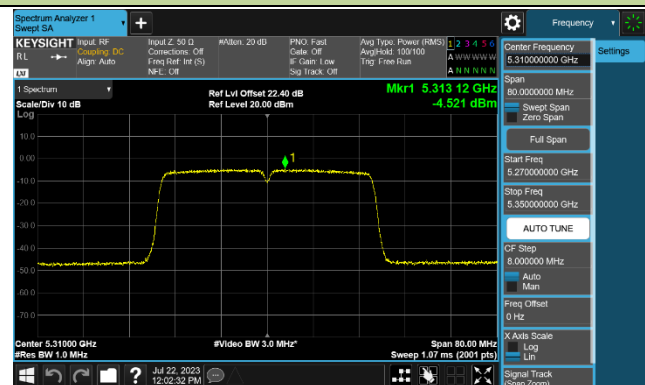

Channel 36 (5180MHz)

Channel 44 (5220MHz)

Channel 48 (5240MHz)

Channel 52 (5260MHz)

Channel 60 (5300MHz)

Channel 64 (5320MHz)

802.11ac-VHT40 Power Spectral Density - Ant 1

Channel 38 (5190MHz)

Channel 46 (5230MHz)

Channel 54 (5270MHz)

Channel 62 (5310MHz)

Channel 102 (5510MHz)

Channel 110 (5550MHz)

Channel 134 (5670MHz)

Channel 142 (5710MHz)

802.11ac-VHT80 Power Spectral Density - Ant 1