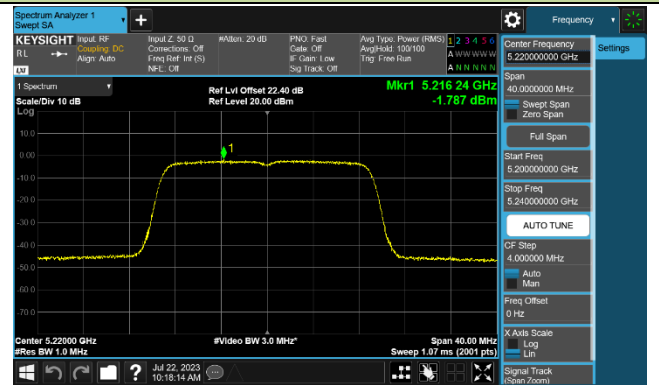

Channel 44 (5220MHz)