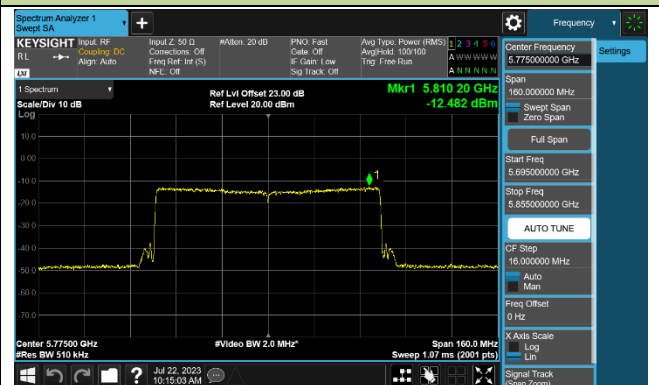

Channel 142 (5710MHz)

802.11ax-HE80 Power Spectral Density - Ant 0

Channel 42 (5210MHz)

Channel 58 (5290MHz)

Channel 106 (5530MHz)

Channel 122 (5610MHz)

Channel 138 (5690MHz)

Channel 155 (5775MHz)

802.11a Power Spectral Density - Ant 1

Channel 36 (5180MHz)

Channel 44 (5220MHz)

Channel 48 (5240MHz)

Channel 52 (5260MHz)

Channel 60 (5300MHz)

Channel 64 (5320MHz)

802.11ac-VHT20 Power Spectral Density - Ant 1