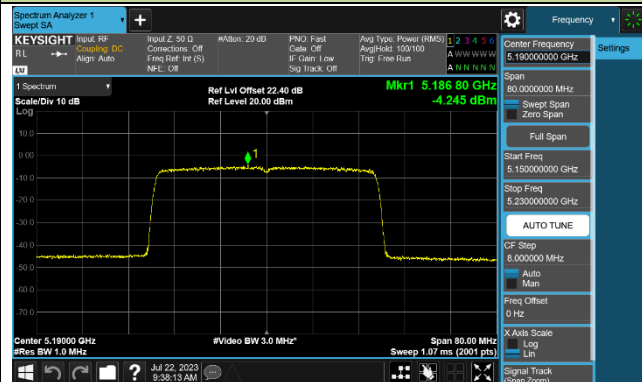

802.11ax-HE40 Power Spectral Density - Ant 0

Channel 38 (5190MHz)

Channel 46 (5230MHz)

Channel 54 (5270MHz)

Channel 62 (5310MHz)

Channel 102 (5510MHz)

Channel 110 (5550MHz)

Channel 134 (5670MHz)

Channel 142 (5710MHz)

802.11ax-HE80 Power Spectral Density - Ant 0

Channel 42 (5210MHz)

Channel 58 (5290MHz)

Channel 106 (5530MHz)

Channel 122 (5610MHz)

Channel 138 (5690MHz)

Channel 155 (5775MHz)