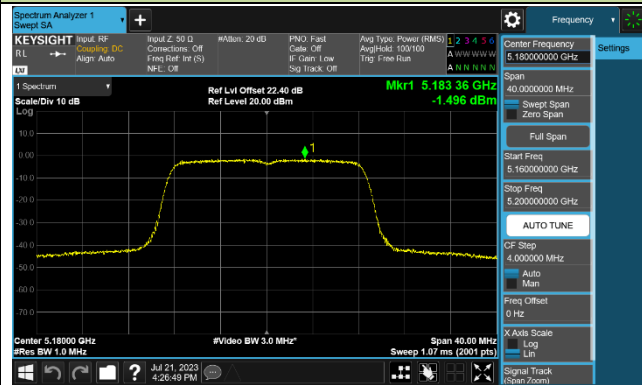

Channel 142 (5710MHz)

802.11ax-HE80 Power Spectral Density - Ant 0

Channel 42 (5210MHz)

Channel 58 (5290MHz)

Channel 106 (5530MHz)

Channel 122 (5610MHz)

Channel 138 (5690MHz)

Channel 155 (5775MHz)

802.11a Power Spectral Density - Ant 1

Channel 36 (5180MHz)

Channel 44 (5220MHz)

Channel 48 (5240MHz)

Channel 52 (5260MHz)

Channel 60 (5300MHz)

Channel 64 (5320MHz)

802.11ac-VHT20 Power Spectral Density - Ant 1