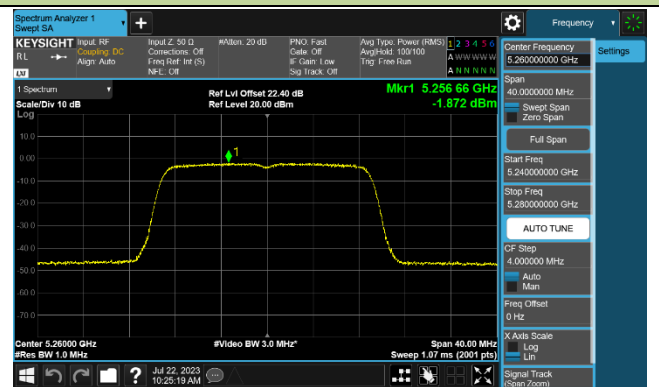

Channel 36 (5180MHz)

Channel 44 (5220MHz)

Channel 48 (5240MHz)

Channel 52 (5260MHz)

Channel 60 (5300MHz)

Channel 64 (5320MHz)

802.11ac-VHT40 Power Spectral Density - Ant 1

Channel 38 (5190MHz)

Channel 46 (5230MHz)

Channel 54 (5270MHz)

Channel 62 (5310MHz)

Channel 102 (5510MHz)

Channel 110 (5550MHz)

Channel 134 (5670MHz)

Channel 142 (5710MHz)

802.11ac-VHT80 Power Spectral Density - Ant 1