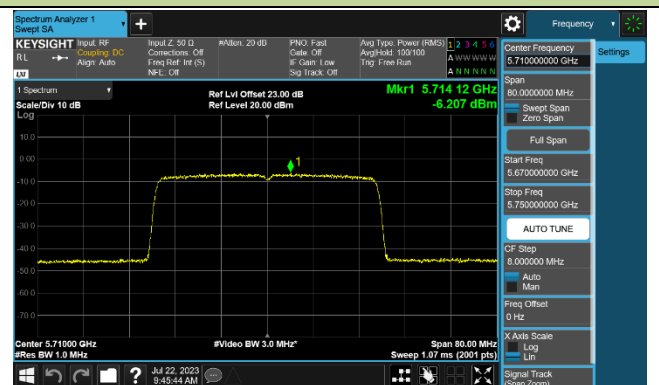

802.11ax-HE40 Power Spectral Density - Ant 0

Channel 38 (5190MHz)

Channel 46 (5230MHz)

Channel 54 (5270MHz)

Channel 62 (5310MHz)

Channel 102 (5510MHz)

Channel 110 (5550MHz)

Channel 134 (5670MHz)

Channel 142 (5710MHz)

802.11ax-HE80 Power Spectral Density - Ant 0

Channel 42 (5210MHz)

Channel 58 (5290MHz)

Channel 106 (5530MHz)

Channel 122 (5610MHz)

Channel 138 (5690MHz)

Channel 155 (5775MHz)