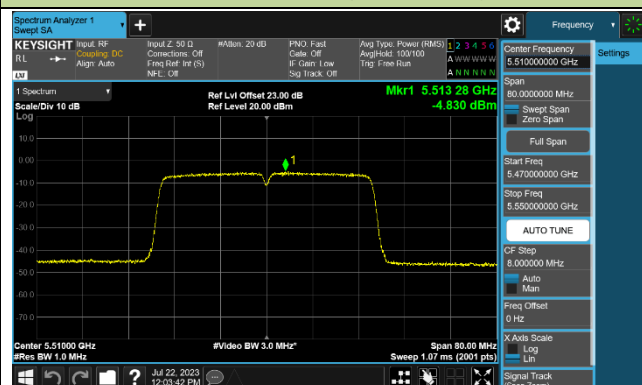

Channel 46 (5230MHz)

Channel 54 (5270MHz)

Channel 62 (5310MHz)

Channel 102 (5510MHz)

Channel 110 (5550MHz)

Channel 134 (5670MHz)

Channel 142 (5710MHz)

802.11ac-VHT80 Power Spectral Density - Ant 1

Channel 42 (5210MHz)

Channel 58 (5290MHz)

Channel 106 (5530MHz)

Channel 122 (5610MHz)

Channel 138 (5690MHz)

Channel 155 (5775MHz)

802.11ax-HE20 Power Spectral Density - Ant 1

Channel 36 (5180MHz)