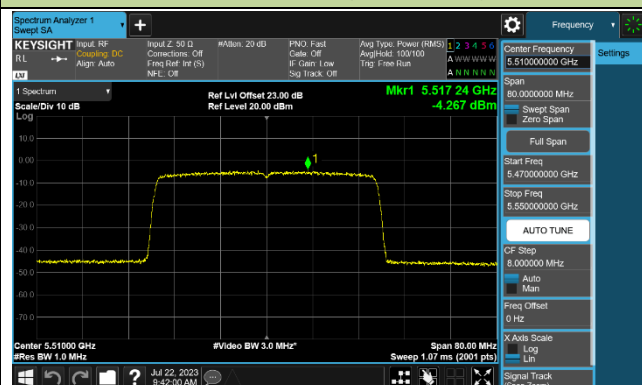

802.11ax-HE40 Power Spectral Density - Ant 0

Channel 38 (5190MHz)

Channel 46 (5230MHz)

Channel 54 (5270MHz)

Channel 62 (5310MHz)

Channel 102 (5510MHz)

Channel 110 (5550MHz)

Channel 134 (5670MHz)

Channel 142 (5710MHz)

802.11ax-HE80 Power Spectral Density - Ant 0

Channel 42 (5210MHz)

Channel 58 (5290MHz)

Channel 106 (5530MHz)

Channel 122 (5610MHz)

Channel 138 (5690MHz)

Channel 155 (5775MHz)