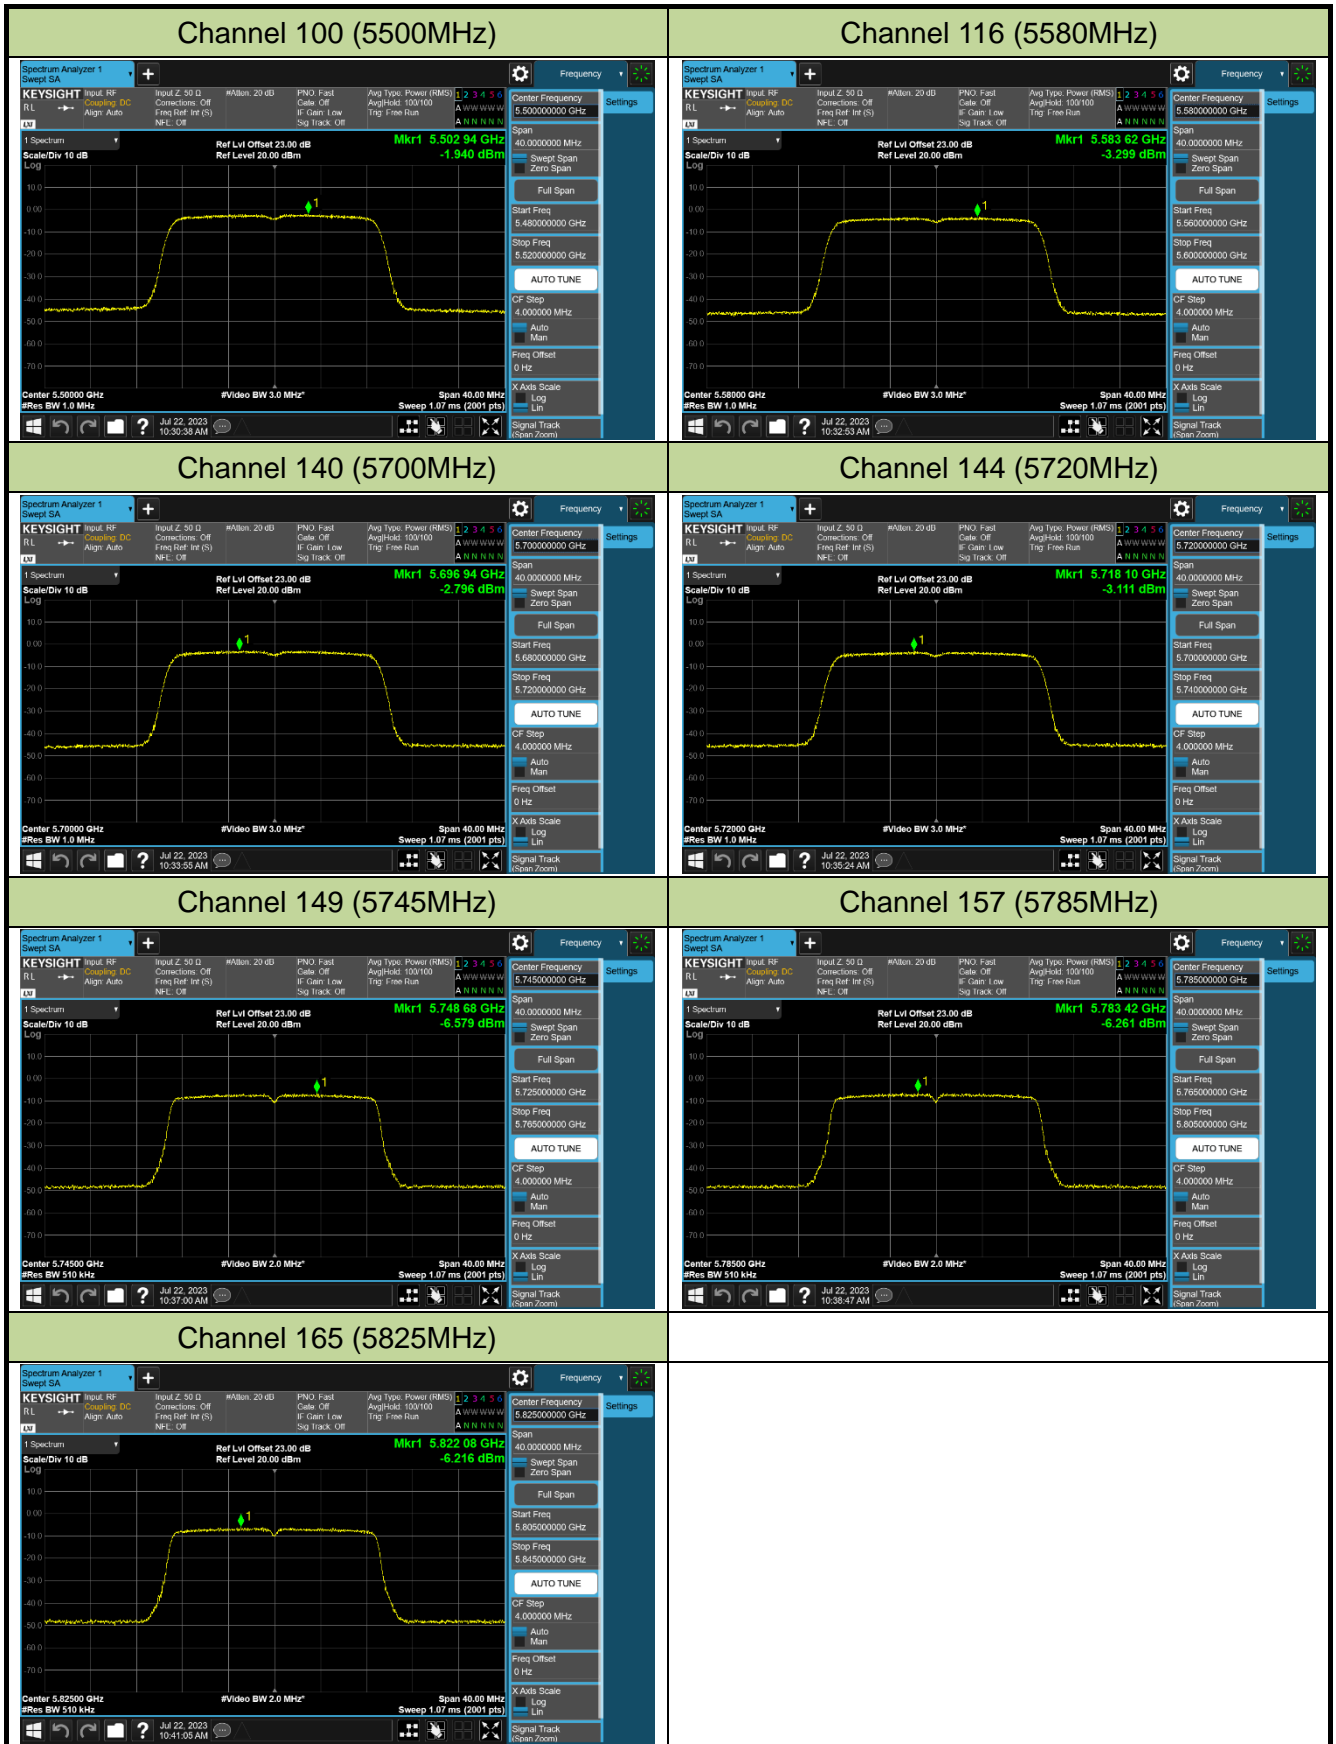

802.11a Power Spectral Density - Ant 1

Channel 36 (5180MHz)

Channel 44 (5220MHz)

Channel 48 (5240MHz)

Channel 52 (5260MHz)

Channel 60 (5300MHz)

Channel 64 (5320MHz)

802.11ac-VHT20 Power Spectral Density - Ant 1

Channel 36 (5180MHz)

Channel 44 (5220MHz)

Channel 48 (5240MHz)

Channel 52 (5260MHz)

Channel 60 (5300MHz)

Channel 64 (5320MHz)

802.11ac-VHT40 Power Spectral Density - Ant 1

Channel 38 (5190MHz)

Channel 46 (5230MHz)

Channel 54 (5270MHz)

Channel 62 (5310MHz)

Channel 102 (5510MHz)

Channel 110 (5550MHz)

Channel 134 (5670MHz)

Channel 142 (5710MHz)

802.11ac-VHT80 Power Spectral Density - Ant 1

Channel 42 (5210MHz)

Channel 58 (5290MHz)

Channel 106 (5530MHz)

Channel 122 (5610MHz)

Channel 138 (5690MHz)

Channel 155 (5775MHz)

802.11ax-HE20 Power Spectral Density - Ant 1

Channel 36 (5180MHz)