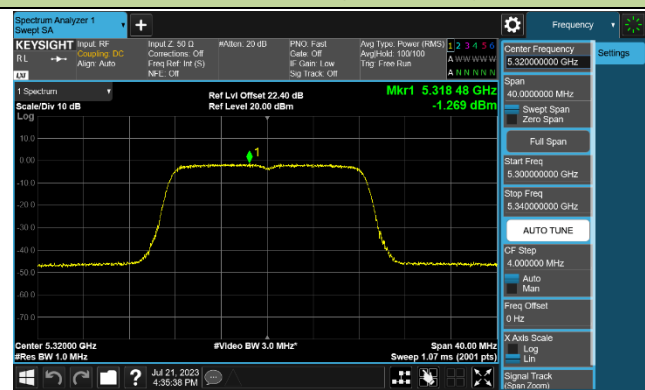

802.11a Power Spectral Density - Ant 1

Channel 36 (5180MHz)

Channel 44 (5220MHz)

Channel 48 (5240MHz)

Channel 52 (5260MHz)

Channel 60 (5300MHz)

Channel 64 (5320MHz)

802.11ac-VHT20 Power Spectral Density - Ant 1