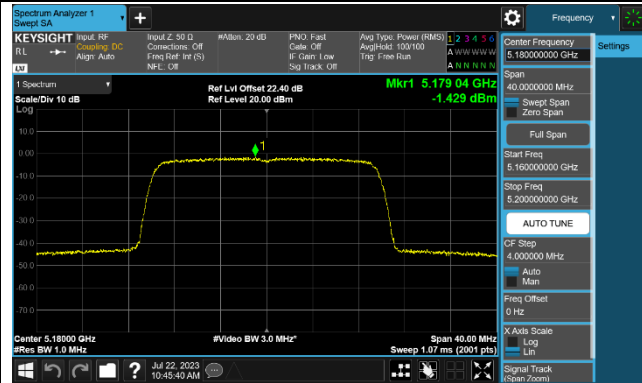

Channel 46 (5230MHz)

Channel 54 (5270MHz)

Channel 62 (5310MHz)

Channel 102 (5510MHz)

Channel 110 (5550MHz)

Channel 134 (5670MHz)

Channel 142 (5710MHz)

802.11ac-VHT80 Power Spectral Density - Ant 1

Channel 42 (5210MHz)

Channel 58 (5290MHz)

Channel 106 (5530MHz)

Channel 122 (5610MHz)

Channel 138 (5690MHz)

Channel 155 (5775MHz)

802.11ax-HE20 Power Spectral Density - Ant 1

Channel 36 (5180MHz)