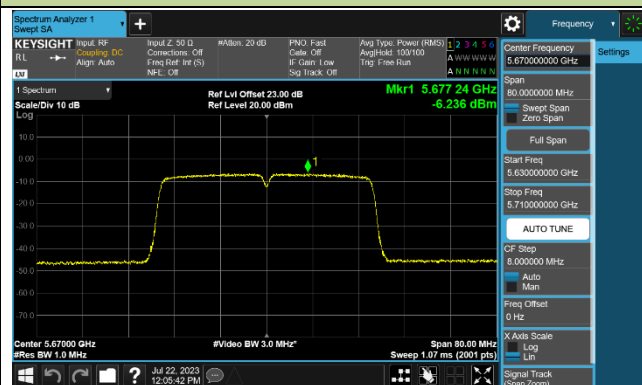

Channel 46 (5230MHz)

Channel 54 (5270MHz)

Channel 62 (5310MHz)

Channel 102 (5510MHz)

Channel 110 (5550MHz)

Channel 134 (5670MHz)

Channel 142 (5710MHz)

802.11ac-VHT80 Power Spectral Density - Ant 1

Channel 42 (5210MHz)

Channel 58 (5290MHz)

Channel 106 (5530MHz)

Channel 122 (5610MHz)

Channel 138 (5690MHz)

Channel 155 (5775MHz)

802.11ax-HE20 Power Spectral Density - Ant 1

Channel 36 (5180MHz)