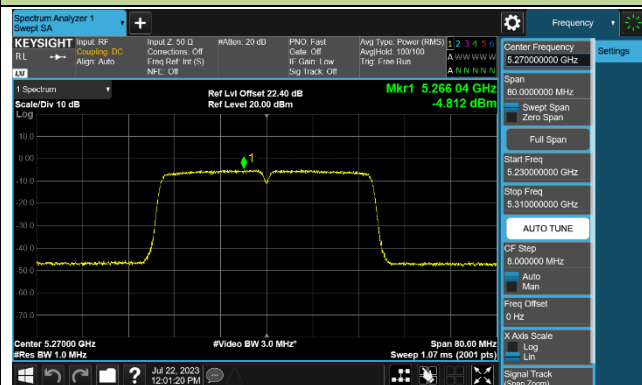

Channel 36 (5180MHz)

Channel 44 (5220MHz)

Channel 48 (5240MHz)

Channel 52 (5260MHz)

Channel 60 (5300MHz)

Channel 64 (5320MHz)

802.11ac-VHT40 Power Spectral Density - Ant 1

Channel 38 (5190MHz)

Channel 46 (5230MHz)

Channel 54 (5270MHz)

Channel 62 (5310MHz)

Channel 102 (5510MHz)

Channel 110 (5550MHz)

Channel 134 (5670MHz)

Channel 142 (5710MHz)

802.11ac-VHT80 Power Spectral Density - Ant 1