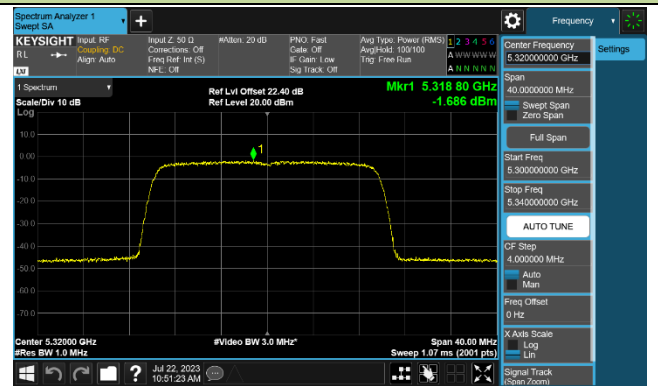

Channel 42 (5210MHz)

Channel 58 (5290MHz)

Channel 106 (5530MHz)

Channel 122 (5610MHz)

Channel 138 (5690MHz)

Channel 155 (5775MHz)

802.11ax-HE20 Power Spectral Density - Ant 1

Channel 36 (5180MHz)

Channel 44 (5220MHz)

Channel 48 (5240MHz)

Channel 52 (5260MHz)

Channel 60 (5300MHz)

Channel 64 (5320MHz)

Channel 100 (5500MHz)

Channel 116 (5580MHz)