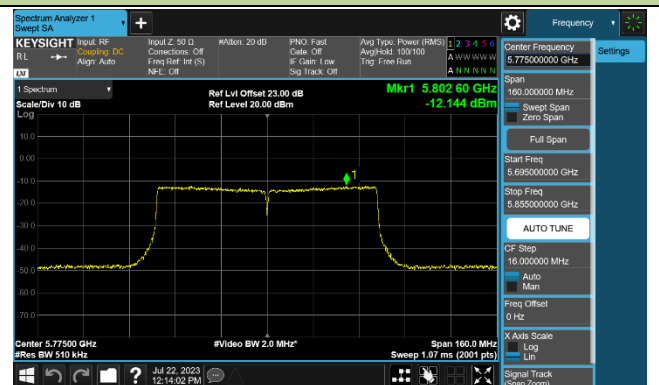

Channel 46 (5230MHz)

Channel 54 (5270MHz)

Channel 62 (5310MHz)

Channel 102 (5510MHz)

Channel 110 (5550MHz)

Channel 134 (5670MHz)

Channel 142 (5710MHz)

802.11ac-VHT80 Power Spectral Density - Ant 1

Channel 42 (5210MHz)

Channel 58 (5290MHz)

Channel 106 (5530MHz)

Channel 122 (5610MHz)

Channel 138 (5690MHz)

Channel 155 (5775MHz)

802.11ax-HE20 Power Spectral Density - Ant 1

Channel 36 (5180MHz)