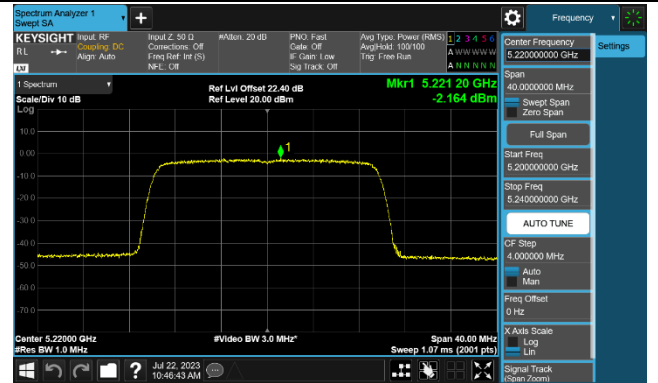

Channel 44 (5220MHz)