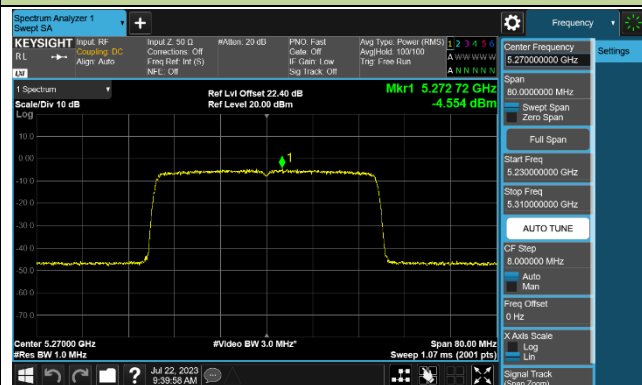

802.11ax-HE40 Power Spectral Density - Ant 0

Channel 38 (5190MHz)

Channel 46 (5230MHz)

Channel 54 (5270MHz)

Channel 62 (5310MHz)

Channel 102 (5510MHz)

Channel 110 (5550MHz)

Channel 134 (5670MHz)

Channel 142 (5710MHz)

802.11ax-HE80 Power Spectral Density - Ant 0

Channel 42 (5210MHz)

Channel 58 (5290MHz)

Channel 106 (5530MHz)

Channel 122 (5610MHz)

Channel 138 (5690MHz)

Channel 155 (5775MHz)