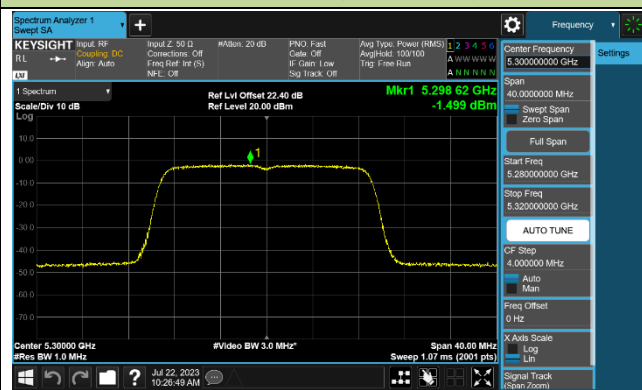

Channel 36 (5180MHz)

Channel 44 (5220MHz)

Channel 48 (5240MHz)

Channel 52 (5260MHz)

Channel 60 (5300MHz)

Channel 64 (5320MHz)

802.11ac-VHT40 Power Spectral Density - Ant 1

Channel 38 (5190MHz)

Channel 46 (5230MHz)

Channel 54 (5270MHz)

Channel 62 (5310MHz)

Channel 102 (5510MHz)

Channel 110 (5550MHz)

Channel 134 (5670MHz)

Channel 142 (5710MHz)

802.11ac-VHT80 Power Spectral Density - Ant 1