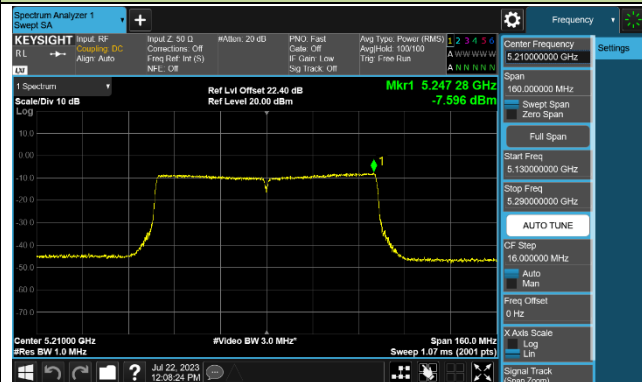

Channel 46 (5230MHz)

Channel 54 (5270MHz)

Channel 62 (5310MHz)

Channel 102 (5510MHz)

Channel 110 (5550MHz)

Channel 134 (5670MHz)

Channel 142 (5710MHz)

802.11ac-VHT80 Power Spectral Density - Ant 1

Channel 42 (5210MHz)

Channel 58 (5290MHz)

Channel 106 (5530MHz)

Channel 122 (5610MHz)

Channel 138 (5690MHz)

Channel 155 (5775MHz)

802.11ax-HE20 Power Spectral Density - Ant 1

Channel 36 (5180MHz)