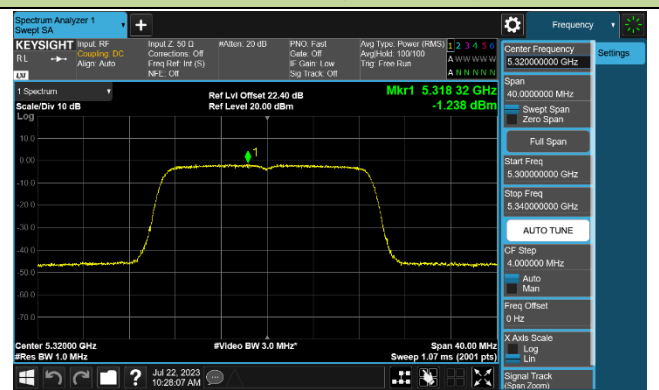

Channel 36 (5180MHz)

Channel 44 (5220MHz)

Channel 48 (5240MHz)

Channel 52 (5260MHz)

Channel 60 (5300MHz)

Channel 64 (5320MHz)

802.11ac-VHT40 Power Spectral Density - Ant 1

Channel 38 (5190MHz)

Channel 46 (5230MHz)

Channel 54 (5270MHz)

Channel 62 (5310MHz)

Channel 102 (5510MHz)

Channel 110 (5550MHz)

Channel 134 (5670MHz)

Channel 142 (5710MHz)

802.11ac-VHT80 Power Spectral Density - Ant 1