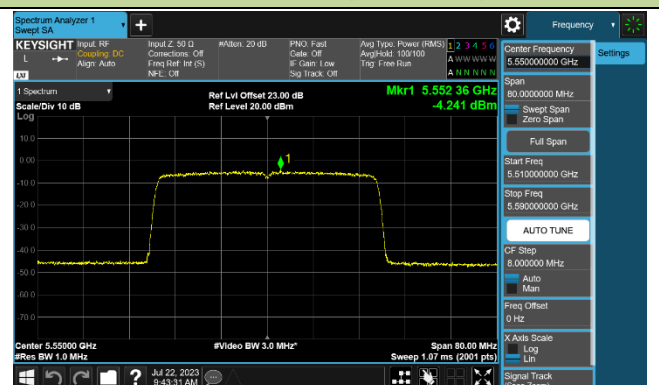

802.11ax-HE40 Power Spectral Density - Ant 0

Channel 38 (5190MHz)

Channel 46 (5230MHz)

Channel 54 (5270MHz)

Channel 62 (5310MHz)

Channel 102 (5510MHz)

Channel 110 (5550MHz)

Channel 134 (5670MHz)

Channel 142 (5710MHz)

802.11ax-HE80 Power Spectral Density - Ant 0

Channel 42 (5210MHz)

Channel 58 (5290MHz)

Channel 106 (5530MHz)

Channel 122 (5610MHz)

Channel 138 (5690MHz)

Channel 155 (5775MHz)