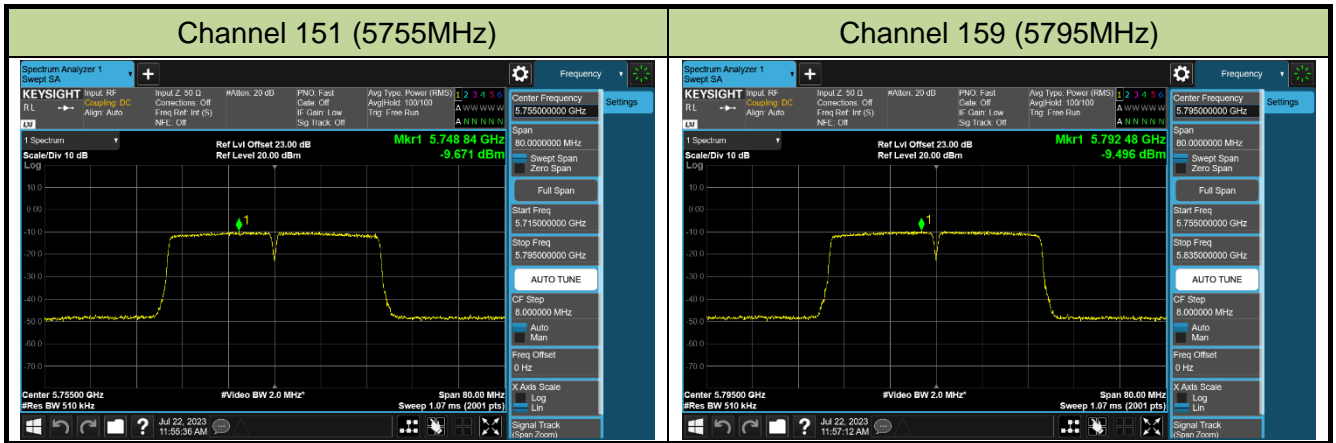

Channel 46 (5230MHz)

Channel 54 (5270MHz)

Channel 62 (5310MHz)

Channel 102 (5510MHz)

Channel 110 (5550MHz)

Channel 134 (5670MHz)

Channel 142 (5710MHz)

802.11ac-VHT80 Power Spectral Density - Ant 1

Channel 42 (5210MHz)

Channel 58 (5290MHz)

Channel 106 (5530MHz)

Channel 122 (5610MHz)

Channel 138 (5690MHz)

Channel 155 (5775MHz)

802.11ax-HE20 Power Spectral Density - Ant 1

Channel 36 (5180MHz)