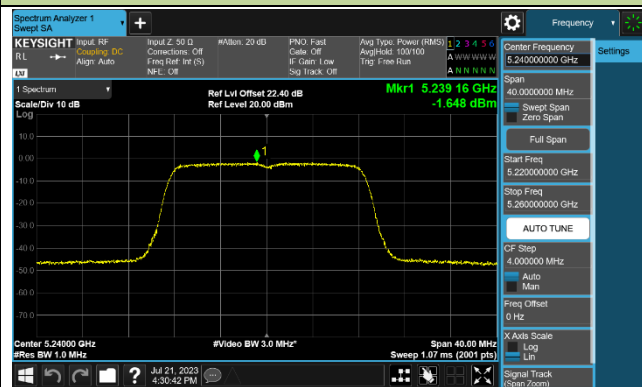

802.11a Power Spectral Density - Ant 1

Channel 36 (5180MHz)

Channel 44 (5220MHz)

Channel 48 (5240MHz)

Channel 52 (5260MHz)

Channel 60 (5300MHz)

Channel 64 (5320MHz)

802.11ac-VHT20 Power Spectral Density - Ant 1