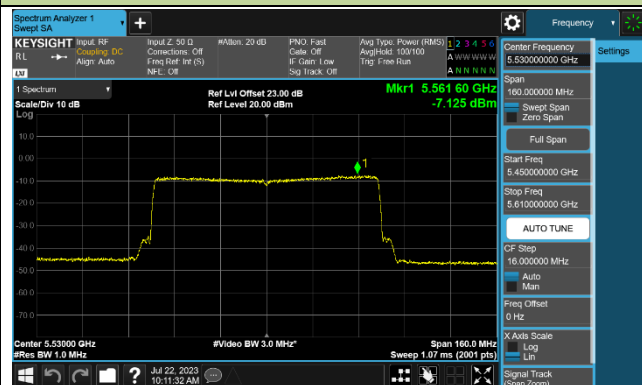

Channel 142 (5710MHz)

802.11ax-HE80 Power Spectral Density - Ant 0

Channel 42 (5210MHz)

Channel 58 (5290MHz)

Channel 106 (5530MHz)

Channel 122 (5610MHz)

Channel 138 (5690MHz)

Channel 155 (5775MHz)

802.11a Power Spectral Density - Ant 1

Channel 36 (5180MHz)

Channel 44 (5220MHz)

Channel 48 (5240MHz)

Channel 52 (5260MHz)

Channel 60 (5300MHz)

Channel 64 (5320MHz)

802.11ac-VHT20 Power Spectral Density - Ant 1