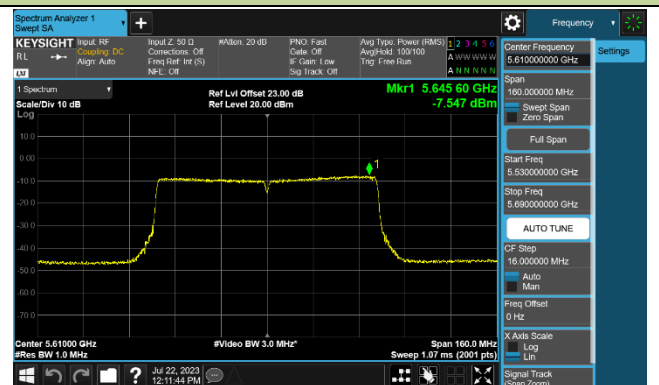

Channel 46 (5230MHz)

Channel 54 (5270MHz)

Channel 62 (5310MHz)

Channel 102 (5510MHz)

Channel 110 (5550MHz)

Channel 134 (5670MHz)

Channel 142 (5710MHz)

802.11ac-VHT80 Power Spectral Density - Ant 1

Channel 42 (5210MHz)

Channel 58 (5290MHz)

Channel 106 (5530MHz)

Channel 122 (5610MHz)

Channel 138 (5690MHz)

Channel 155 (5775MHz)

802.11ax-HE20 Power Spectral Density - Ant 1

Channel 36 (5180MHz)