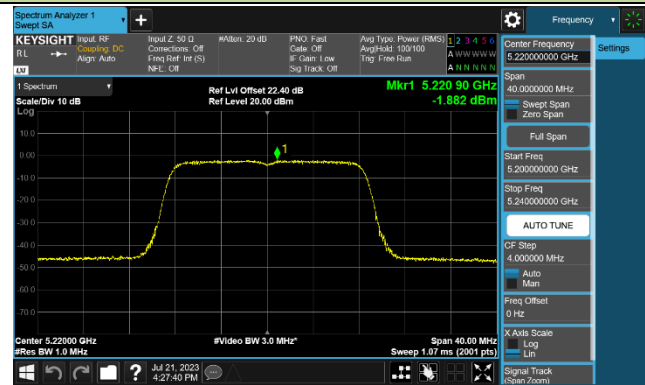

Channel 142 (5710MHz)

802.11ax-HE80 Power Spectral Density - Ant 0

Channel 42 (5210MHz)

Channel 58 (5290MHz)

Channel 106 (5530MHz)

Channel 122 (5610MHz)

Channel 138 (5690MHz)

Channel 155 (5775MHz)

802.11a Power Spectral Density - Ant 1

Channel 36 (5180MHz)

Channel 44 (5220MHz)

Channel 48 (5240MHz)

Channel 52 (5260MHz)

Channel 60 (5300MHz)

Channel 64 (5320MHz)

802.11ac-VHT20 Power Spectral Density - Ant 1