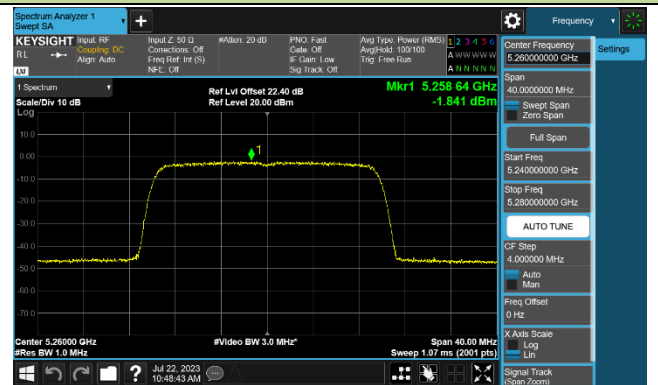

Channel 46 (5230MHz)

Channel 54 (5270MHz)

Channel 62 (5310MHz)

Channel 102 (5510MHz)

Channel 110 (5550MHz)

Channel 134 (5670MHz)

Channel 142 (5710MHz)

802.11ac-VHT80 Power Spectral Density - Ant 1

Channel 42 (5210MHz)

Channel 58 (5290MHz)

Channel 106 (5530MHz)

Channel 122 (5610MHz)

Channel 138 (5690MHz)

Channel 155 (5775MHz)

802.11ax-HE20 Power Spectral Density - Ant 1

Channel 36 (5180MHz)

Channel 44 (5220MHz)

Channel 48 (5240MHz)

Channel 52 (5260MHz)

Channel 60 (5300MHz)

Channel 64 (5320MHz)

Channel 100 (5500MHz)

Channel 116 (5580MHz)