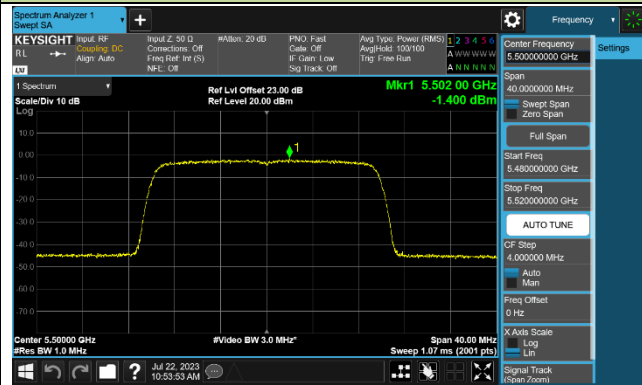

Channel 42 (5210MHz)

Channel 58 (5290MHz)

Channel 106 (5530MHz)

Channel 122 (5610MHz)

Channel 138 (5690MHz)

Channel 155 (5775MHz)

802.11ax-HE20 Power Spectral Density - Ant 1

Channel 36 (5180MHz)

Channel 44 (5220MHz)

Channel 48 (5240MHz)

Channel 52 (5260MHz)

Channel 60 (5300MHz)

Channel 64 (5320MHz)

Channel 100 (5500MHz)

Channel 116 (5580MHz)