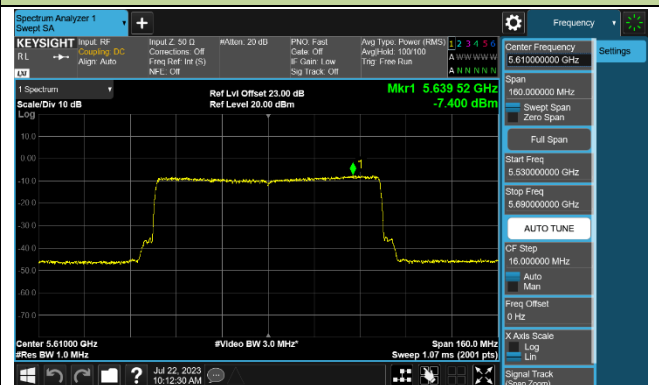

Channel 142 (5710MHz)

802.11ax-HE80 Power Spectral Density - Ant 0

Channel 42 (5210MHz)

Channel 58 (5290MHz)

Channel 106 (5530MHz)

Channel 122 (5610MHz)

Channel 138 (5690MHz)

Channel 155 (5775MHz)

802.11a Power Spectral Density - Ant 1

Channel 36 (5180MHz)

Channel 44 (5220MHz)

Channel 48 (5240MHz)

Channel 52 (5260MHz)

Channel 60 (5300MHz)

Channel 64 (5320MHz)

802.11ac-VHT20 Power Spectral Density - Ant 1