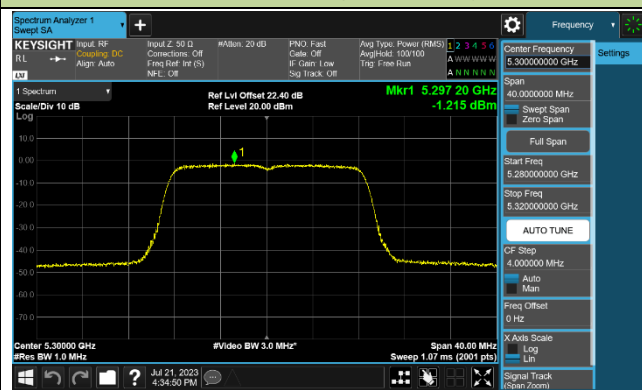

802.11a Power Spectral Density - Ant 1

Channel 36 (5180MHz)

Channel 44 (5220MHz)

Channel 48 (5240MHz)

Channel 52 (5260MHz)

Channel 60 (5300MHz)

Channel 64 (5320MHz)

802.11ac-VHT20 Power Spectral Density - Ant 1