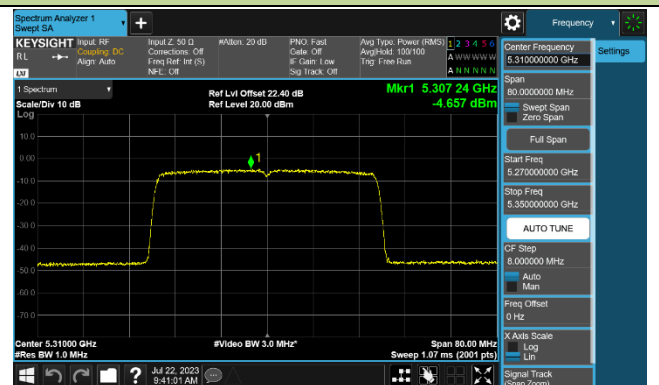

802.11ax-HE40 Power Spectral Density - Ant 0

Channel 38 (5190MHz)

Channel 46 (5230MHz)

Channel 54 (5270MHz)

Channel 62 (5310MHz)

Channel 102 (5510MHz)

Channel 110 (5550MHz)

Channel 134 (5670MHz)

Channel 142 (5710MHz)

802.11ax-HE80 Power Spectral Density - Ant 0

Channel 42 (5210MHz)

Channel 58 (5290MHz)

Channel 106 (5530MHz)

Channel 122 (5610MHz)

Channel 138 (5690MHz)

Channel 155 (5775MHz)