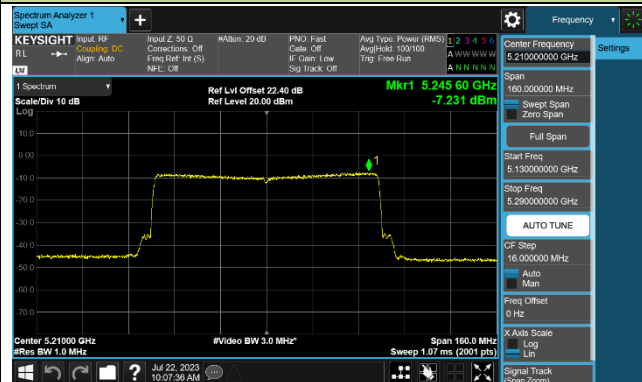

802.11ax-HE40 Power Spectral Density - Ant 0

Channel 38 (5190MHz)

Channel 46 (5230MHz)

Channel 54 (5270MHz)

Channel 62 (5310MHz)

Channel 102 (5510MHz)

Channel 110 (5550MHz)

Channel 134 (5670MHz)

Channel 142 (5710MHz)

802.11ax-HE80 Power Spectral Density - Ant 0

Channel 42 (5210MHz)

Channel 58 (5290MHz)

Channel 106 (5530MHz)

Channel 122 (5610MHz)

Channel 138 (5690MHz)

Channel 155 (5775MHz)