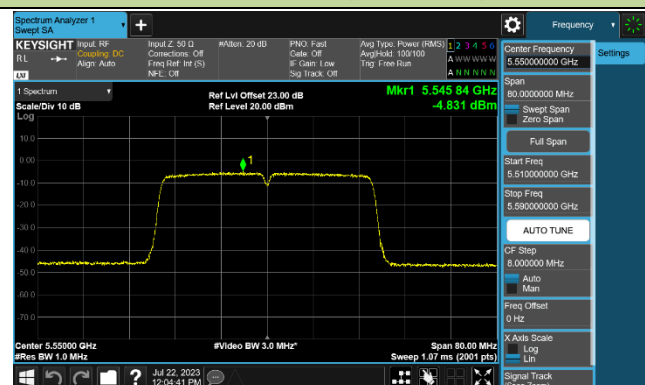

Channel 46 (5230MHz)

Channel 54 (5270MHz)

Channel 62 (5310MHz)

Channel 102 (5510MHz)

Channel 110 (5550MHz)

Channel 134 (5670MHz)

Channel 142 (5710MHz)

802.11ac-VHT80 Power Spectral Density - Ant 1

Channel 42 (5210MHz)

Channel 58 (5290MHz)

Channel 106 (5530MHz)

Channel 122 (5610MHz)

Channel 138 (5690MHz)

Channel 155 (5775MHz)

802.11ax-HE20 Power Spectral Density - Ant 1

Channel 36 (5180MHz)