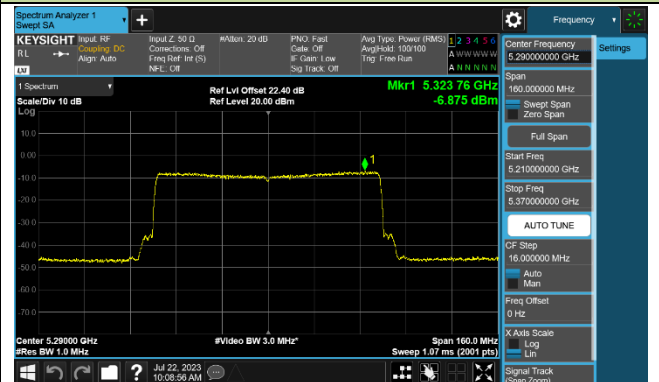

Channel 142 (5710MHz)

802.11ax-HE80 Power Spectral Density - Ant 0

Channel 42 (5210MHz)

Channel 58 (5290MHz)

Channel 106 (5530MHz)

Channel 122 (5610MHz)

Channel 138 (5690MHz)

Channel 155 (5775MHz)

802.11a Power Spectral Density - Ant 1

Channel 36 (5180MHz)

Channel 44 (5220MHz)

Channel 48 (5240MHz)

Channel 52 (5260MHz)

Channel 60 (5300MHz)

Channel 64 (5320MHz)

802.11ac-VHT20 Power Spectral Density - Ant 1