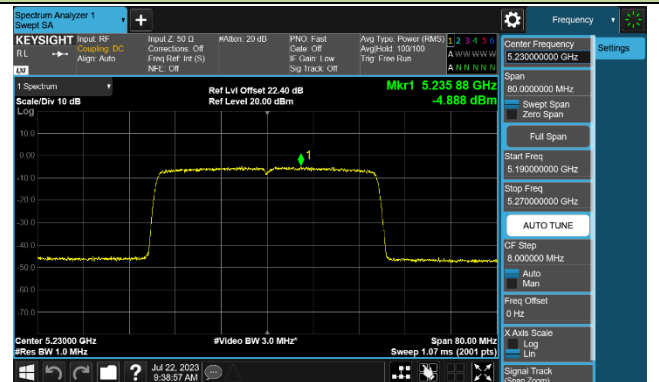

802.11ax-HE40 Power Spectral Density - Ant 0

Channel 38 (5190MHz)

Channel 46 (5230MHz)

Channel 54 (5270MHz)

Channel 62 (5310MHz)

Channel 102 (5510MHz)

Channel 110 (5550MHz)

Channel 134 (5670MHz)

Channel 142 (5710MHz)

802.11ax-HE80 Power Spectral Density - Ant 0

Channel 42 (5210MHz)

Channel 58 (5290MHz)

Channel 106 (5530MHz)

Channel 122 (5610MHz)

Channel 138 (5690MHz)

Channel 155 (5775MHz)