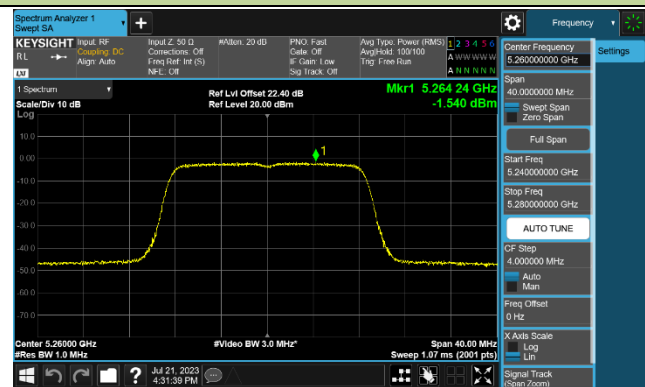

Channel 142 (5710MHz)

802.11ax-HE80 Power Spectral Density - Ant 0

Channel 42 (5210MHz)

Channel 58 (5290MHz)

Channel 106 (5530MHz)

Channel 122 (5610MHz)

Channel 138 (5690MHz)

Channel 155 (5775MHz)

802.11a Power Spectral Density - Ant 1

Channel 36 (5180MHz)

Channel 44 (5220MHz)

Channel 48 (5240MHz)

Channel 52 (5260MHz)

Channel 60 (5300MHz)

Channel 64 (5320MHz)

802.11ac-VHT20 Power Spectral Density - Ant 1