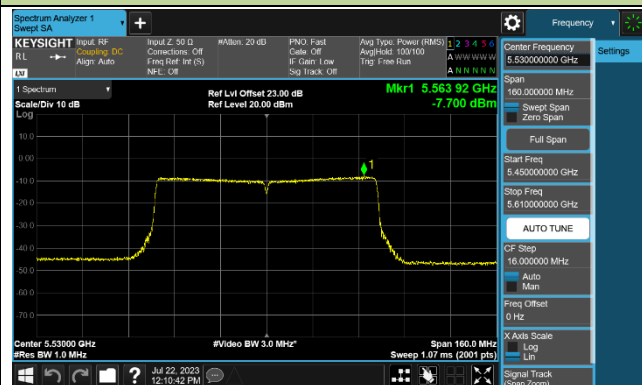

Channel 46 (5230MHz)

Channel 54 (5270MHz)

Channel 62 (5310MHz)

Channel 102 (5510MHz)

Channel 110 (5550MHz)

Channel 134 (5670MHz)

Channel 142 (5710MHz)

802.11ac-VHT80 Power Spectral Density - Ant 1

Channel 42 (5210MHz)

Channel 58 (5290MHz)

Channel 106 (5530MHz)

Channel 122 (5610MHz)

Channel 138 (5690MHz)

Channel 155 (5775MHz)

802.11ax-HE20 Power Spectral Density - Ant 1

Channel 36 (5180MHz)