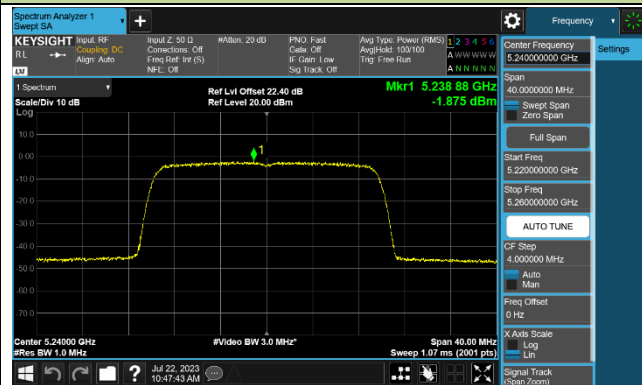

Channel 48 (5240MHz)