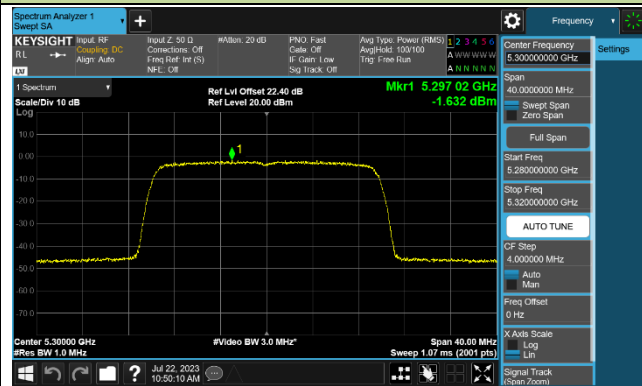

Channel 42 (5210MHz)

Channel 58 (5290MHz)

Channel 106 (5530MHz)

Channel 122 (5610MHz)

Channel 138 (5690MHz)

Channel 155 (5775MHz)

802.11ax-HE20 Power Spectral Density - Ant 1

Channel 36 (5180MHz)

Channel 44 (5220MHz)

Channel 48 (5240MHz)

Channel 52 (5260MHz)

Channel 60 (5300MHz)

Channel 64 (5320MHz)

Channel 100 (5500MHz)

Channel 116 (5580MHz)