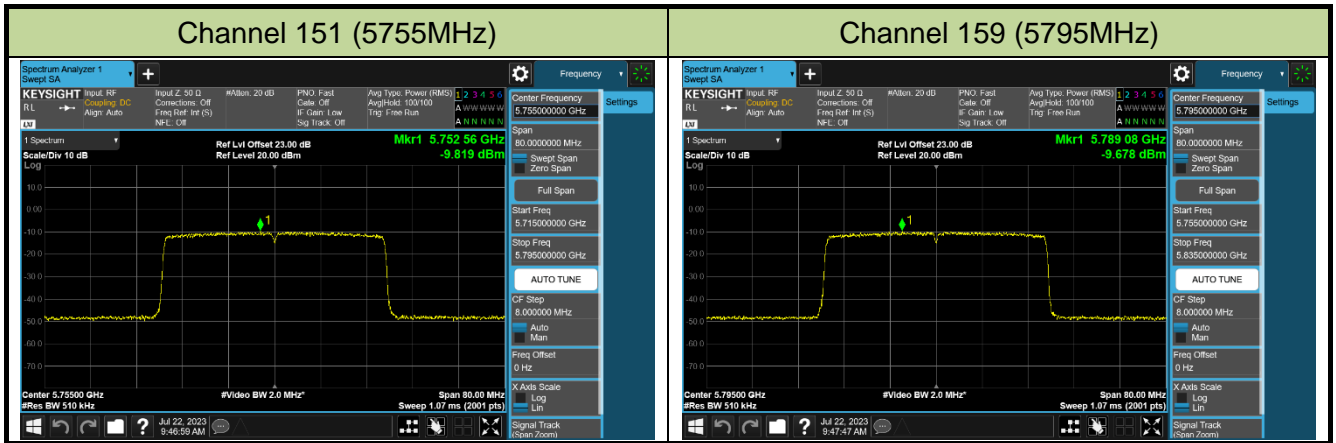

802.11ax-HE40 Power Spectral Density - Ant 0

Channel 38 (5190MHz)

Channel 46 (5230MHz)

Channel 54 (5270MHz)

Channel 62 (5310MHz)

Channel 102 (5510MHz)

Channel 110 (5550MHz)

Channel 134 (5670MHz)

Channel 142 (5710MHz)

802.11ax-HE80 Power Spectral Density - Ant 0

Channel 42 (5210MHz)

Channel 58 (5290MHz)

Channel 106 (5530MHz)

Channel 122 (5610MHz)

Channel 138 (5690MHz)

Channel 155 (5775MHz)

802.11a Power Spectral Density - Ant 1

Channel 36 (5180MHz)

Channel 44 (5220MHz)

Channel 48 (5240MHz)

Channel 52 (5260MHz)

Channel 60 (5300MHz)

Channel 64 (5320MHz)

802.11ac-VHT20 Power Spectral Density - Ant 1