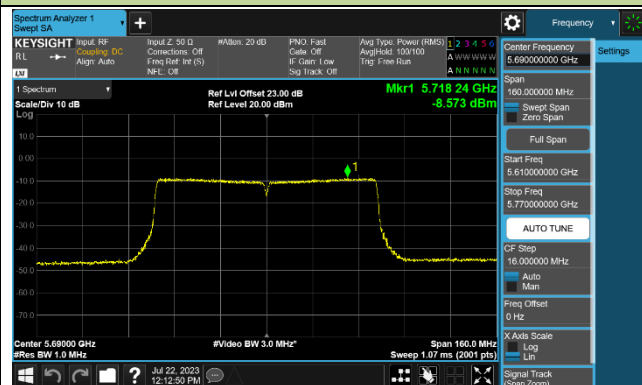

Channel 46 (5230MHz)

Channel 54 (5270MHz)

Channel 62 (5310MHz)

Channel 102 (5510MHz)

Channel 110 (5550MHz)

Channel 134 (5670MHz)

Channel 142 (5710MHz)

802.11ac-VHT80 Power Spectral Density - Ant 1

Channel 42 (5210MHz)

Channel 58 (5290MHz)

Channel 106 (5530MHz)

Channel 122 (5610MHz)

Channel 138 (5690MHz)

Channel 155 (5775MHz)

802.11ax-HE20 Power Spectral Density - Ant 1

Channel 36 (5180MHz)