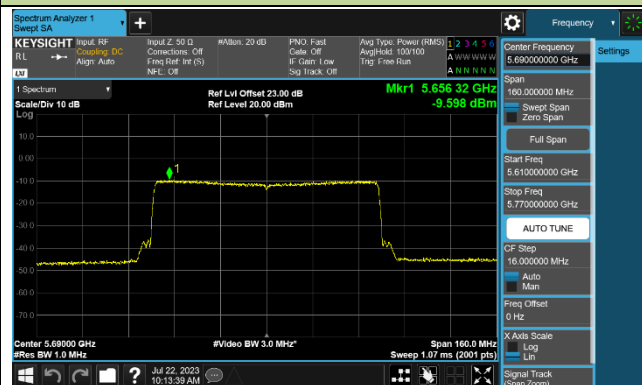

Channel 142 (5710MHz)

802.11ax-HE80 Power Spectral Density - Ant 0

Channel 42 (5210MHz)

Channel 58 (5290MHz)

Channel 106 (5530MHz)

Channel 122 (5610MHz)

Channel 138 (5690MHz)

Channel 155 (5775MHz)

802.11a Power Spectral Density - Ant 1

Channel 36 (5180MHz)

Channel 44 (5220MHz)

Channel 48 (5240MHz)

Channel 52 (5260MHz)

Channel 60 (5300MHz)

Channel 64 (5320MHz)

802.11ac-VHT20 Power Spectral Density - Ant 1