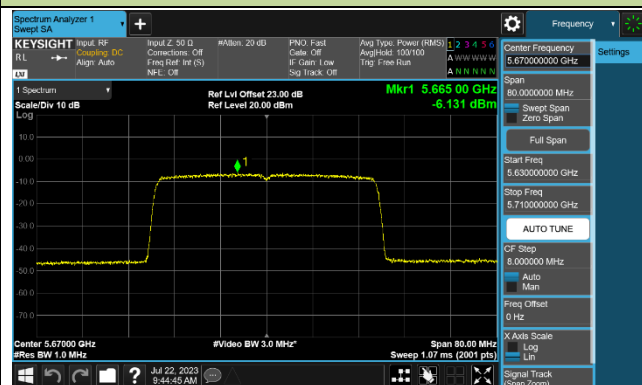

802.11ax-HE40 Power Spectral Density - Ant 0

Channel 38 (5190MHz)

Channel 46 (5230MHz)

Channel 54 (5270MHz)

Channel 62 (5310MHz)

Channel 102 (5510MHz)

Channel 110 (5550MHz)

Channel 134 (5670MHz)

Channel 142 (5710MHz)

802.11ax-HE80 Power Spectral Density - Ant 0

Channel 42 (5210MHz)

Channel 58 (5290MHz)

Channel 106 (5530MHz)

Channel 122 (5610MHz)

Channel 138 (5690MHz)

Channel 155 (5775MHz)