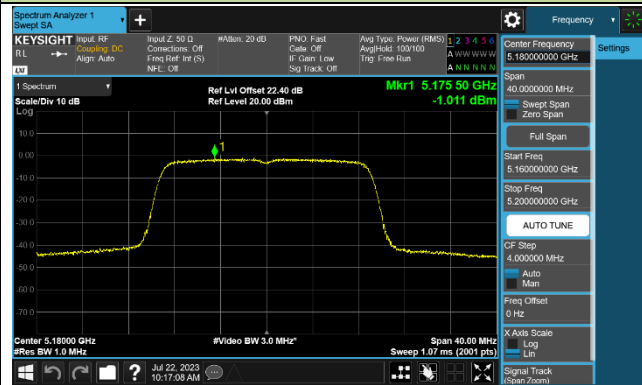

802.11ac-VHT20 Power Spectral Density - Ant 1

Channel 36 (5180MHz)