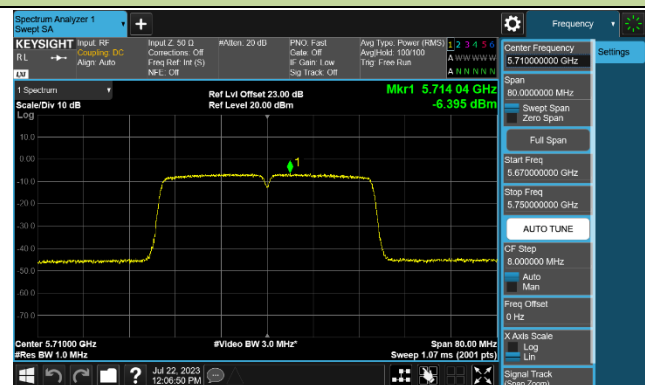

Channel 46 (5230MHz)

Channel 54 (5270MHz)

Channel 62 (5310MHz)

Channel 102 (5510MHz)

Channel 110 (5550MHz)

Channel 134 (5670MHz)

Channel 142 (5710MHz)

802.11ac-VHT80 Power Spectral Density - Ant 1

Channel 42 (5210MHz)

Channel 58 (5290MHz)

Channel 106 (5530MHz)

Channel 122 (5610MHz)

Channel 138 (5690MHz)

Channel 155 (5775MHz)

802.11ax-HE20 Power Spectral Density - Ant 1

Channel 36 (5180MHz)