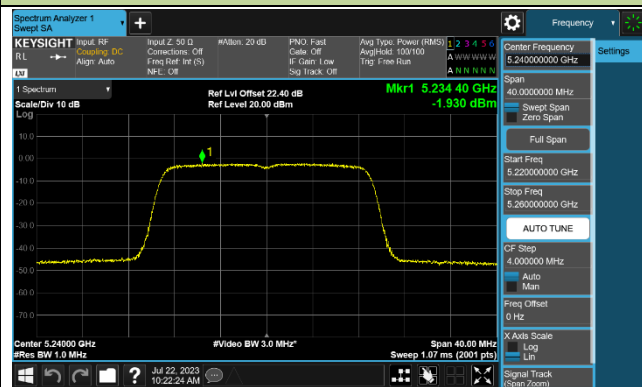

Channel 48 (5240MHz)