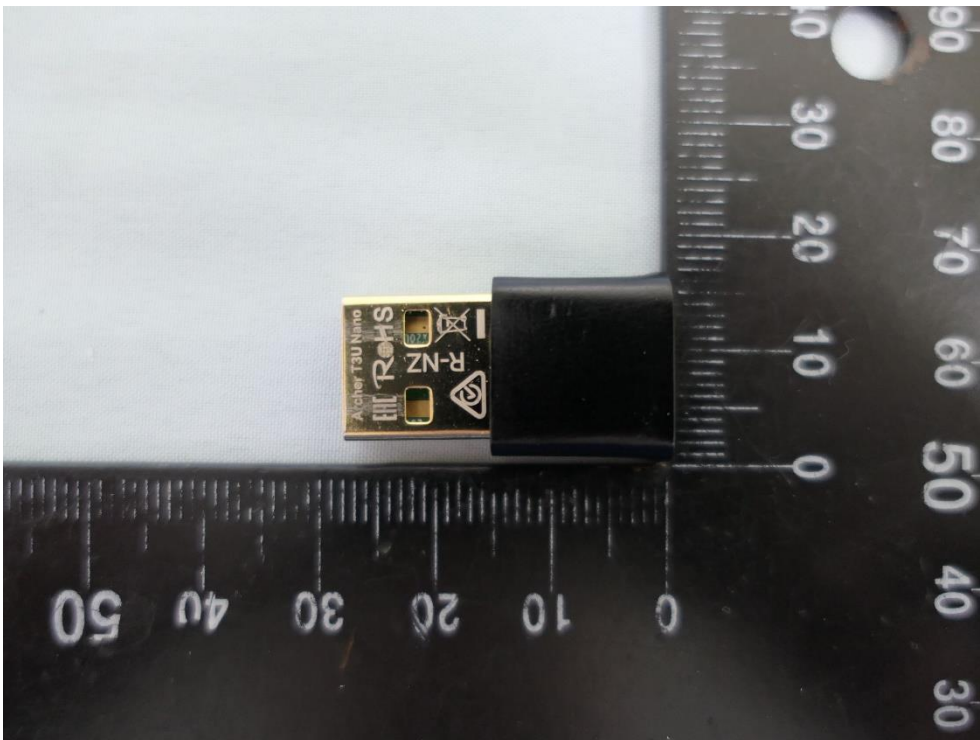

**Product: AX1800 Nano Wi-Fi 6
Wireless USB Adapter**

Brand Name: tp-link

**Model Number: Archer TX20U
Nano**

External Photograph

(1) EUT Photo

(2) EUT Photo

(3) EUT Photo

(4) EUT Photo