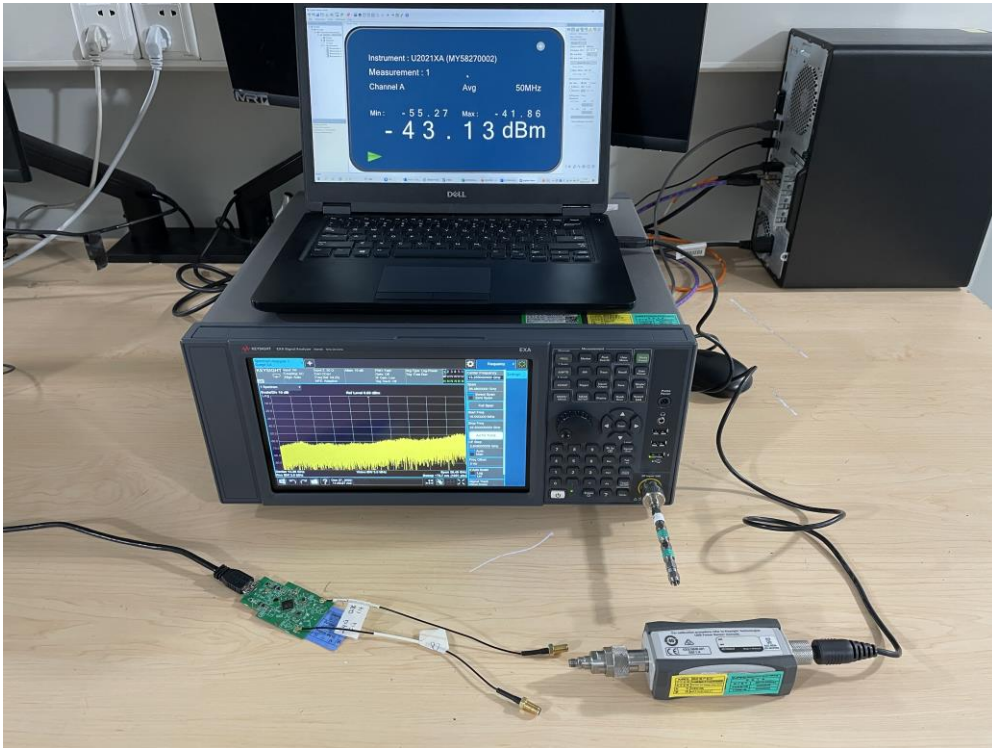

RF Test Setup Photo

Description: Front View of Conducted Emission Test Setup for Power Port

Description: Back View of Conducted Emission Test Setup for Power Port

Description: Radiated Spurious Emission Test Setup for Below 1GHz

Description: Radiated Spurious Emission Test Setup for Above 1GHz

Description: Conducted Test Setup

Description: DFS Test Setup

SAR Test Setup Photograph

Description: Front_Open_0 position with 5mm gap

Description: Front_Open_90 position with 5mm gap

Description: Right_Close_180 position with 5mm gap