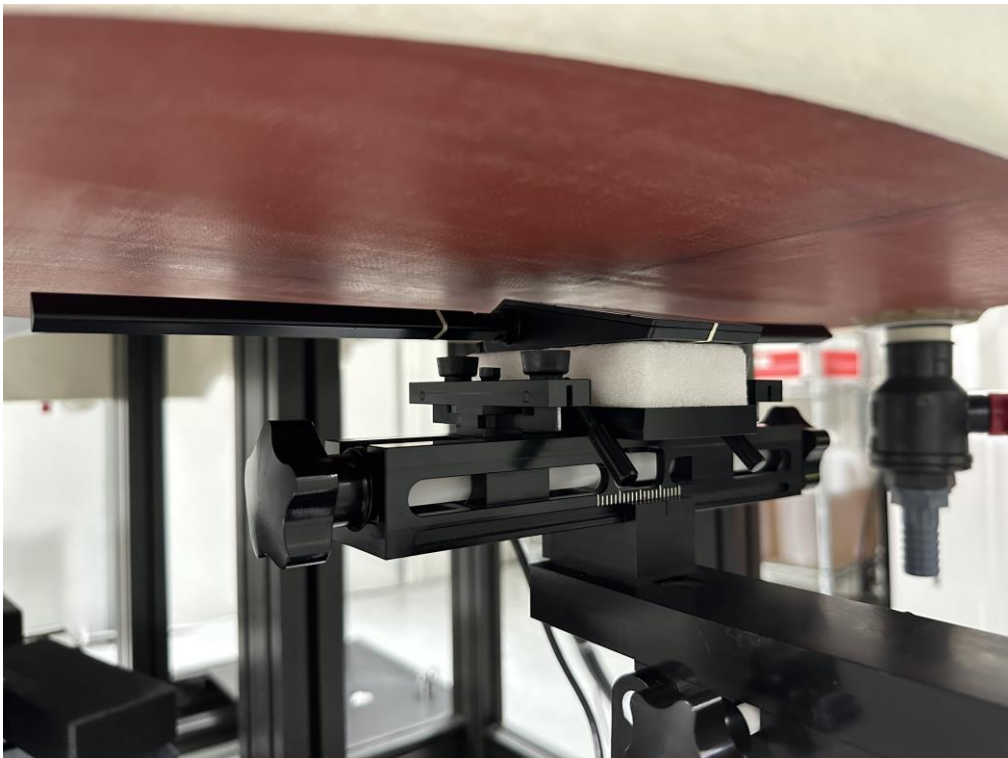

RF Test Setup Photo

Description: Front View of Conducted Emission Test Setup for Power Port

Description: Back View of Conducted Emission Test Setup for Power Port

Description: Radiated Spurious Emission Test Setup for Below 1GHz

Description: Radiated Spurious Emission Test Setup for Above 1GHz

Description: Conducted Test Setup

Description: DFS Test Setup

SAR Test Setup Photograph

Description: Front_Open_0 position with 5mm gap

Description: Front_Open_90 position with 5mm gap

Description: Front_Open_180 position with 5mm gap

Description: Front_Close_0 position with 5mm gap

Description: Front_Close_90 position with 5mm gap

Description: Front_Close_180 position with 5mm gap

Description: Left_Close_180 position with 5mm gap

Description: Right_Close_180 position with 5mm gap