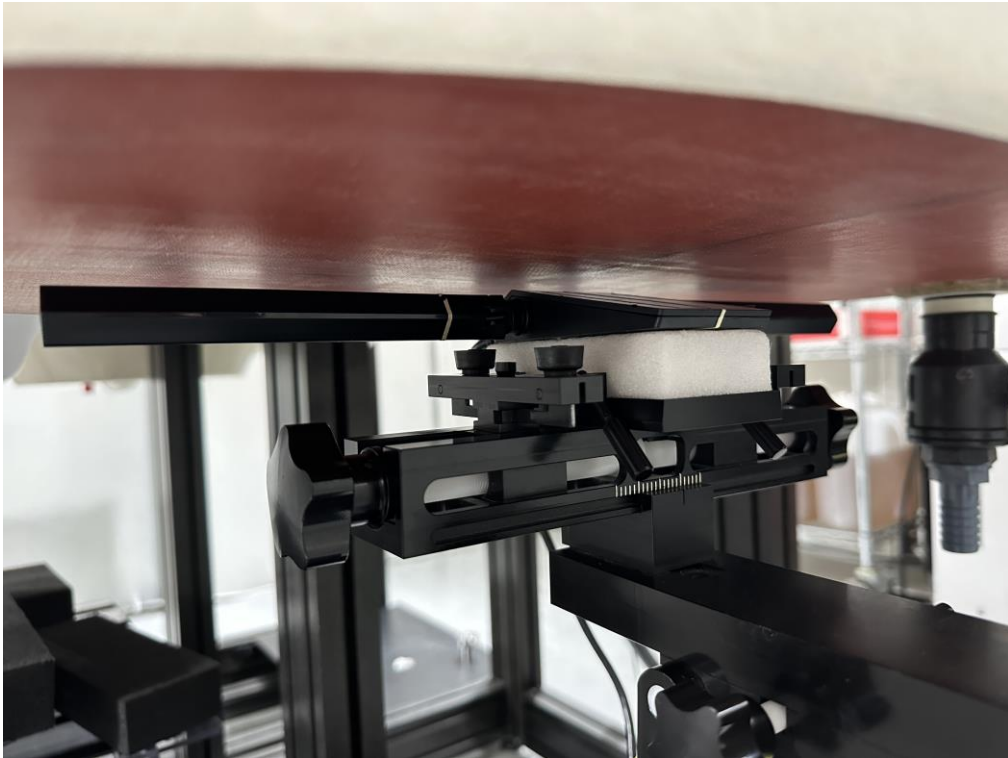

RF Test Setup Photo

Description: Front View of Conducted Emission Test Setup for Power Port

Description: Back View of Conducted Emission Test Setup for Power Port

Description: Radiated Spurious Emission Test Setup for Below 1GHz

Description: Radiated Spurious Emission Test Setup for Above 1GHz

Description: Conducted Test Setup

Description: DFS Test Setup

SAR Test Setup Photograph

Description: Front_Open_0 position with 5mm gap

Description: Front_Open_90 position with 5mm gap

Description: Front_Open_180 position with 5mm gap

Description: Front_Close_0 position with 5mm gap

Description: Front_Close_90 position with 5mm gap

Description: Front_Close_180 position with 5mm gap

Description: Left_Close_180 position with 5mm gap

Description: Right_Close_180 position with 5mm gap