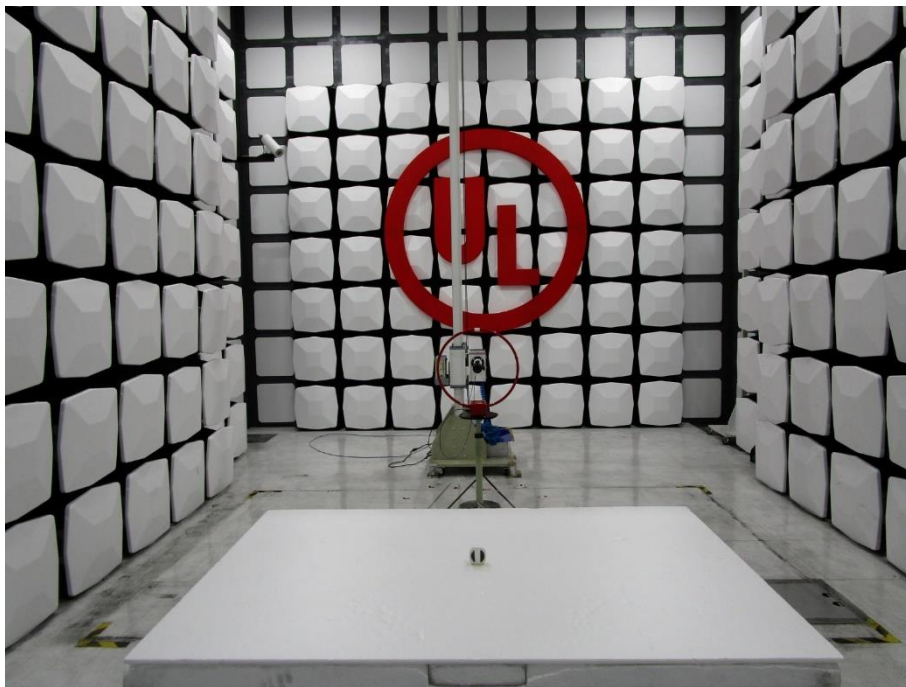

9 kHz ~ 30 MHz

Underwriters Laboratories Taiwan Co., Ltd.

Building B and Building E, No. 372-7, Sec. 4, Zhongxing Rd., Zhudong Township, Hsinchu County, Taiwan

Telephone :+886-2-7737-3000

Facsimile (FAX) :+886-3-583-7948