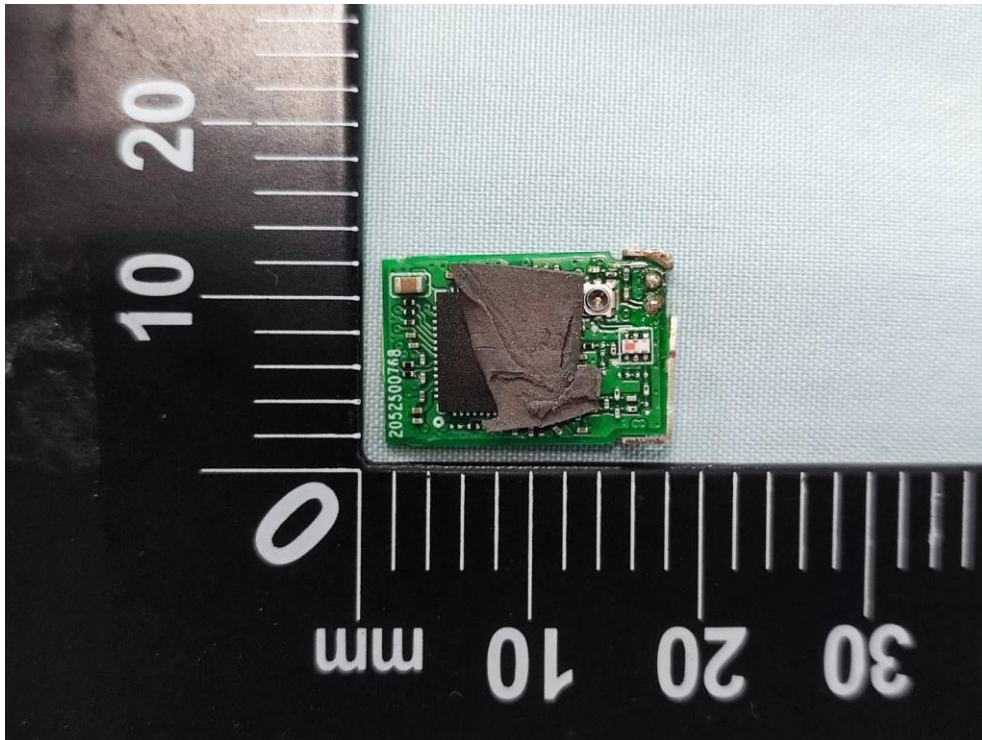

**Product: AC600 Nano Wi-Fi
Bluetooth 4.2 USB Adapter**

Brand Name: tp-link

**Model Number: Archer T2UB
Nano**

Internal Photograph

(1) EUT Photo

(2) EUT Photo

(3) EUT Photo

(4) EUT Photo

(5) EUT Photo

(6) EUT Photo

(7) EUT Photo

(8) EUT Photo

(9) EUT Photo

BT / BLE / WiFi 2.4G / WiFi 5G Antenna