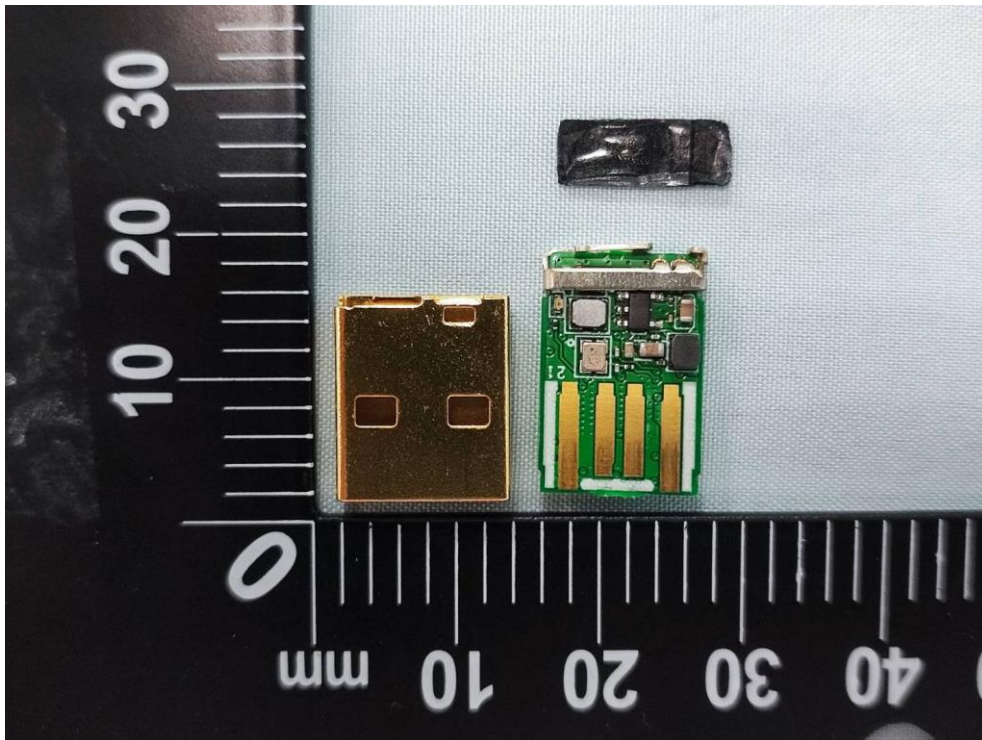

**Product: AC600 Nano Wi-Fi
Bluetooth 4.2 USB Adapter**

Brand Name: tp-link

**Model Number: Archer T2UB
Nano**

Internal Photograph

(1) EUT Photo

(2) EUT Photo

(3) EUT Photo

(4) EUT Photo

(5) EUT Photo

(6) EUT Photo

(7) EUT Photo

(8) EUT Photo

(9) EUT Photo

BT / BLE / WiFi 2.4G / WiFi 5G Antenna