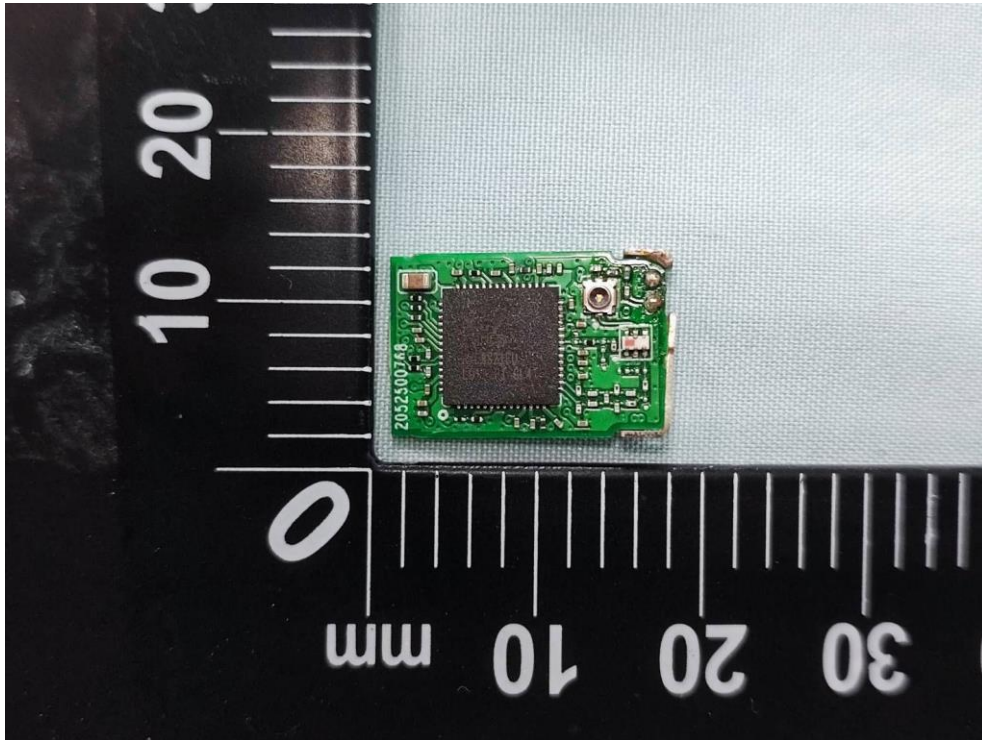

**Product: AC600 Nano Wi-Fi
Bluetooth 4.2 USB Adapter**

Brand Name: tp-link

**Model Number: Archer T2UB
Nano**

Internal Photograph

(1) EUT Photo

(2) EUT Photo

(3) EUT Photo

(4) EUT Photo

(5) EUT Photo

(6) EUT Photo

(7) EUT Photo

(8) EUT Photo

(9) EUT Photo

BT / BLE / WiFi 2.4G / WiFi 5G Antenna