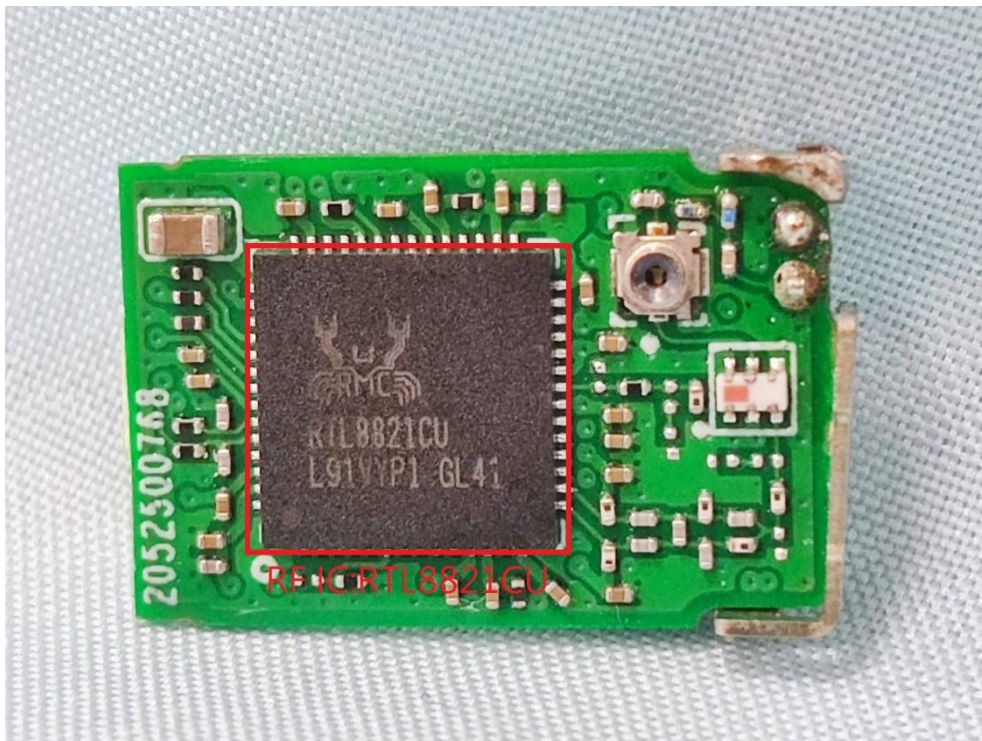

**Product: AC600 Nano Wi-Fi
Bluetooth 4.2 USB Adapter**

Brand Name: tp-link

**Model Number: Archer T2UB
Nano**

Internal Photograph

(1) EUT Photo

(2) EUT Photo

(3) EUT Photo

(4) EUT Photo

(5) EUT Photo

(6) EUT Photo

(7) EUT Photo

(8) EUT Photo

(9) EUT Photo

BT / BLE / WiFi 2.4G / WiFi 5G Antenna