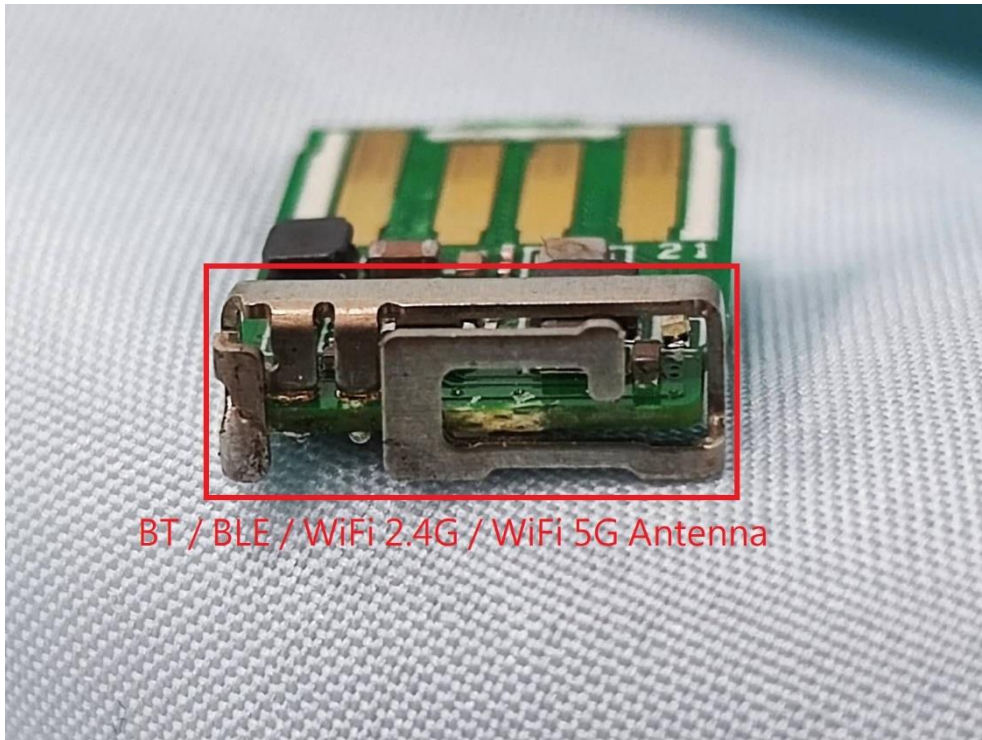

**Product: AC600 Nano Wi-Fi
Bluetooth 4.2 USB Adapter**

Brand Name: tp-link

**Model Number: Archer T2UB
Nano**

Internal Photograph

(1) EUT Photo

(2) EUT Photo

(3) EUT Photo

(4) EUT Photo

(5) EUT Photo

(6) EUT Photo

(7) EUT Photo

(8) EUT Photo

(9) EUT Photo

BT / BLE / WiFi 2.4G / WiFi 5G Antenna