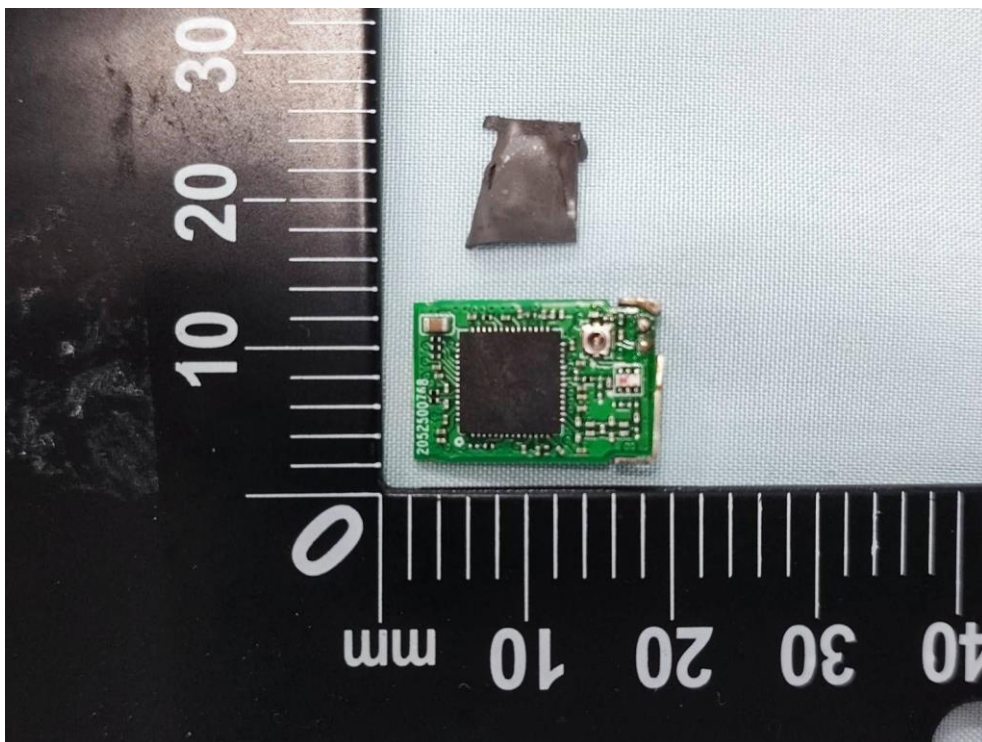

**Product: AC600 Nano Wi-Fi
Bluetooth 4.2 USB Adapter**

Brand Name: tp-link

**Model Number: Archer T2UB
Nano**

Internal Photograph

(1) EUT Photo

(2) EUT Photo

(3) EUT Photo

(4) EUT Photo

(5) EUT Photo

(6) EUT Photo

(7) EUT Photo

(8) EUT Photo

(9) EUT Photo

BT / BLE / WiFi 2.4G / WiFi 5G Antenna