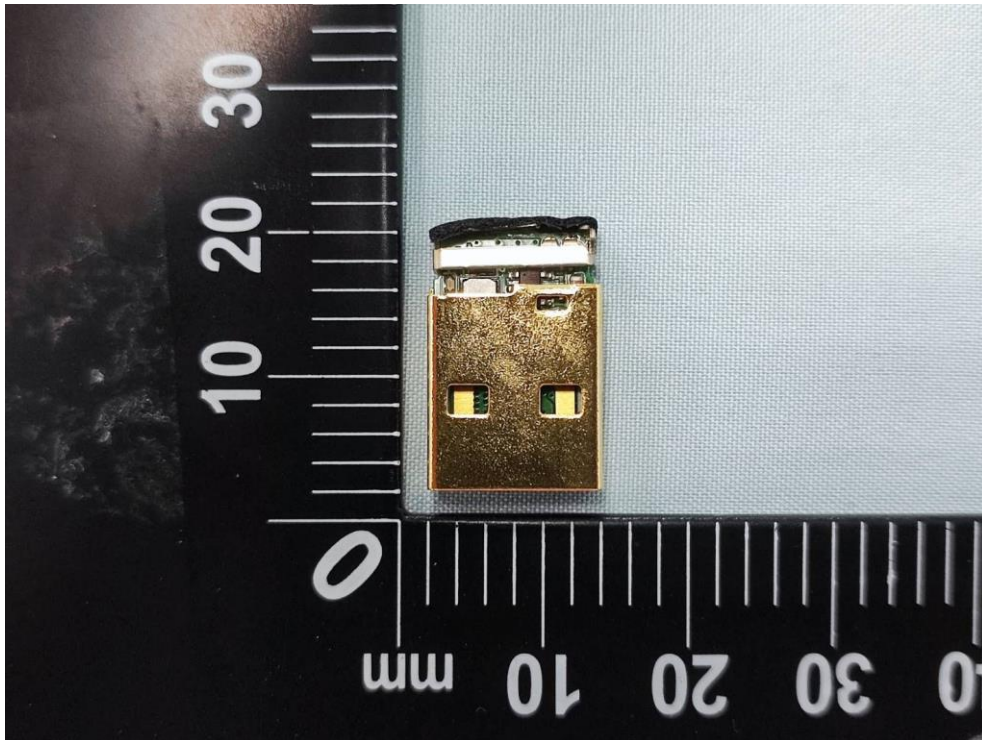

**Product: AC600 Nano Wi-Fi
Bluetooth 4.2 USB Adapter**

Brand Name: tp-link

**Model Number: Archer T2UB
Nano**

Internal Photograph

(1) EUT Photo

(2) EUT Photo

(3) EUT Photo

(4) EUT Photo

(5) EUT Photo

(6) EUT Photo

(7) EUT Photo

(8) EUT Photo

(9) EUT Photo

BT / BLE / WiFi 2.4G / WiFi 5G Antenna