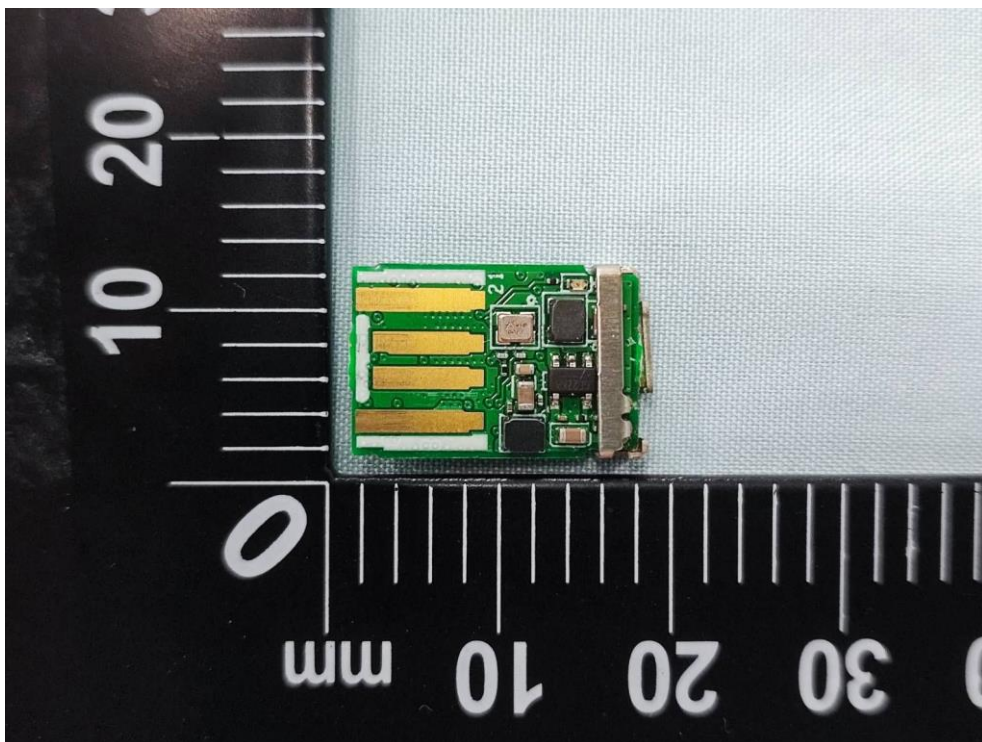

**Product: AC600 Nano Wi-Fi
Bluetooth 4.2 USB Adapter**

Brand Name: tp-link

**Model Number: Archer T2UB
Nano**

Internal Photograph

(1) EUT Photo

(2) EUT Photo

(3) EUT Photo

(4) EUT Photo

(5) EUT Photo

(6) EUT Photo

(7) EUT Photo

(8) EUT Photo

(9) EUT Photo

BT / BLE / WiFi 2.4G / WiFi 5G Antenna