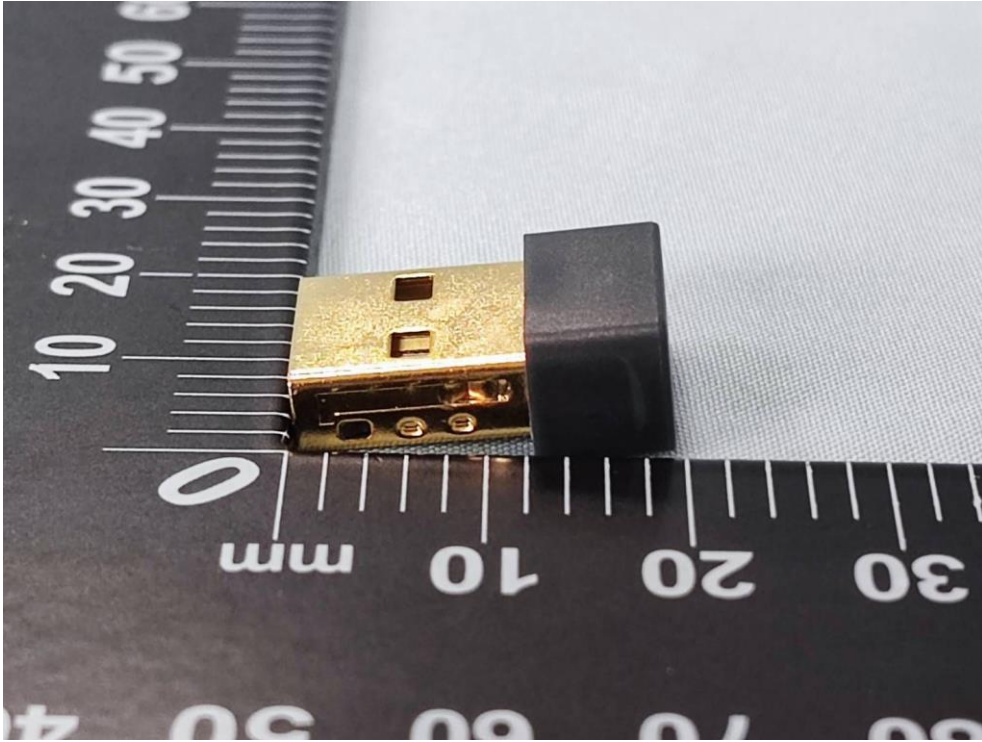

(5) EUT Photo