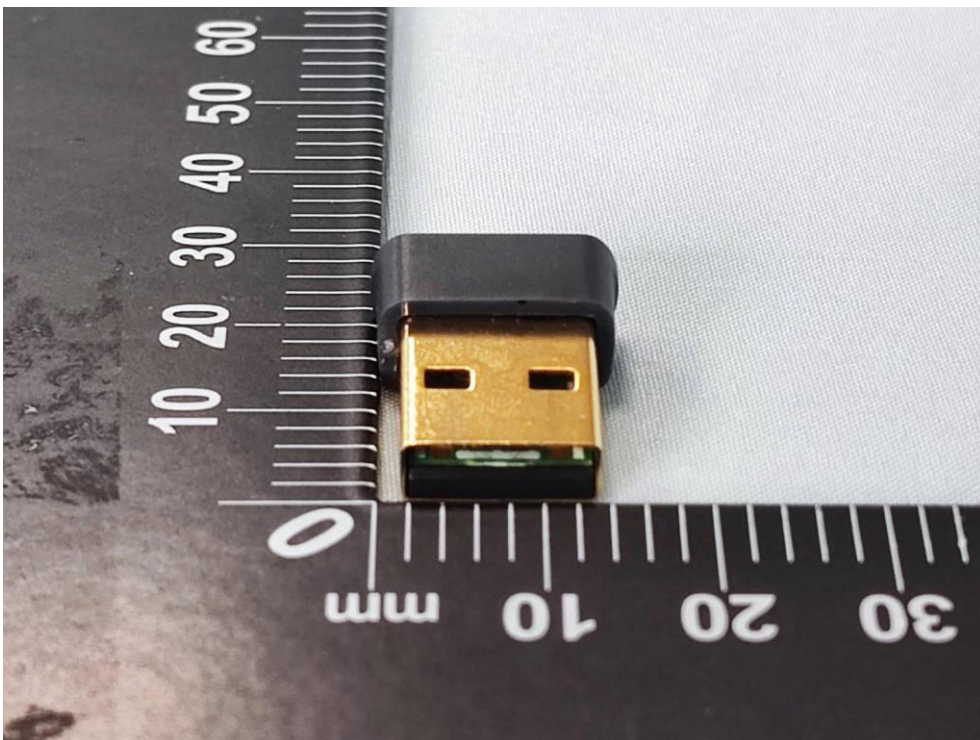

**Product: AC600 Nano Wi-Fi
Bluetooth 4.2 USB Adapter**

Brand Name: tp-link

**Model Number: Archer T2UB
nano**

External Photograph

(1) EUT Photo

(2) EUT Photo

(3) EUT Photo

(4) EUT Photo