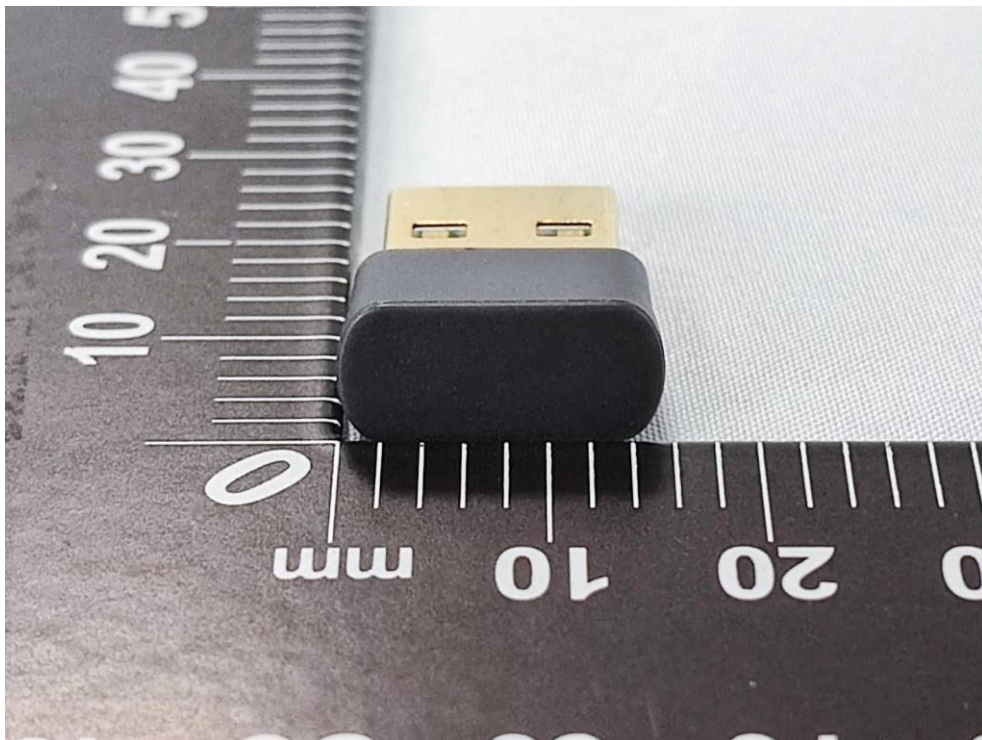

**Product: AC600 Nano Wi-Fi
Bluetooth 4.2 USB Adapter**

Brand Name: tp-link

**Model Number: Archer T2UB
nano**

External Photograph

(1) EUT Photo

(2) EUT Photo

(3) EUT Photo

(4) EUT Photo