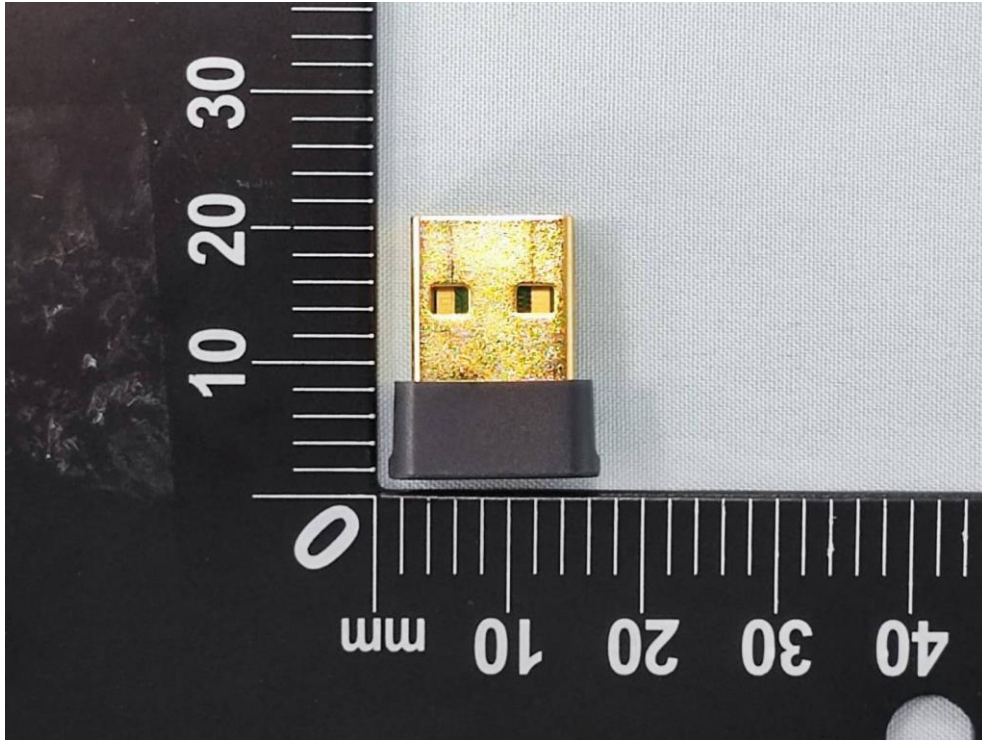

**Product: AC600 Nano Wi-Fi
Bluetooth 4.2 USB Adapter**

Brand Name: tp-link

**Model Number: Archer T2UB
nano**

External Photograph

(1) EUT Photo

(2) EUT Photo

(3) EUT Photo

(4) EUT Photo