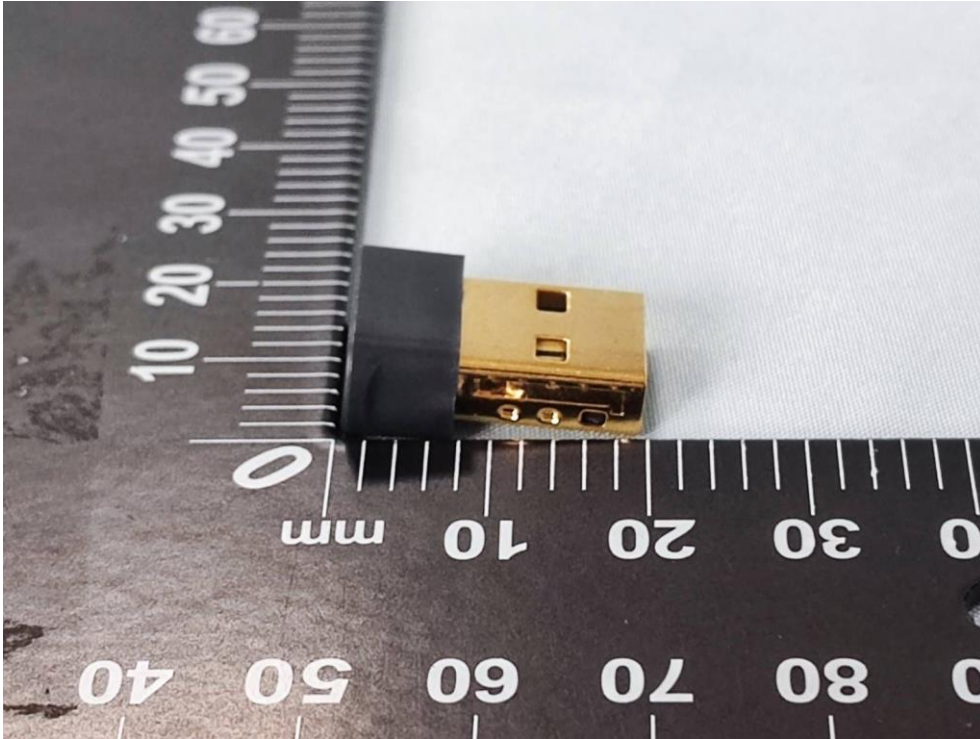

**Product: AC600 Nano Wi-Fi
Bluetooth 4.2 USB Adapter**

Brand Name: tp-link

**Model Number: Archer T2UB
nano**

External Photograph

(1) EUT Photo

(2) EUT Photo

(3) EUT Photo

(4) EUT Photo