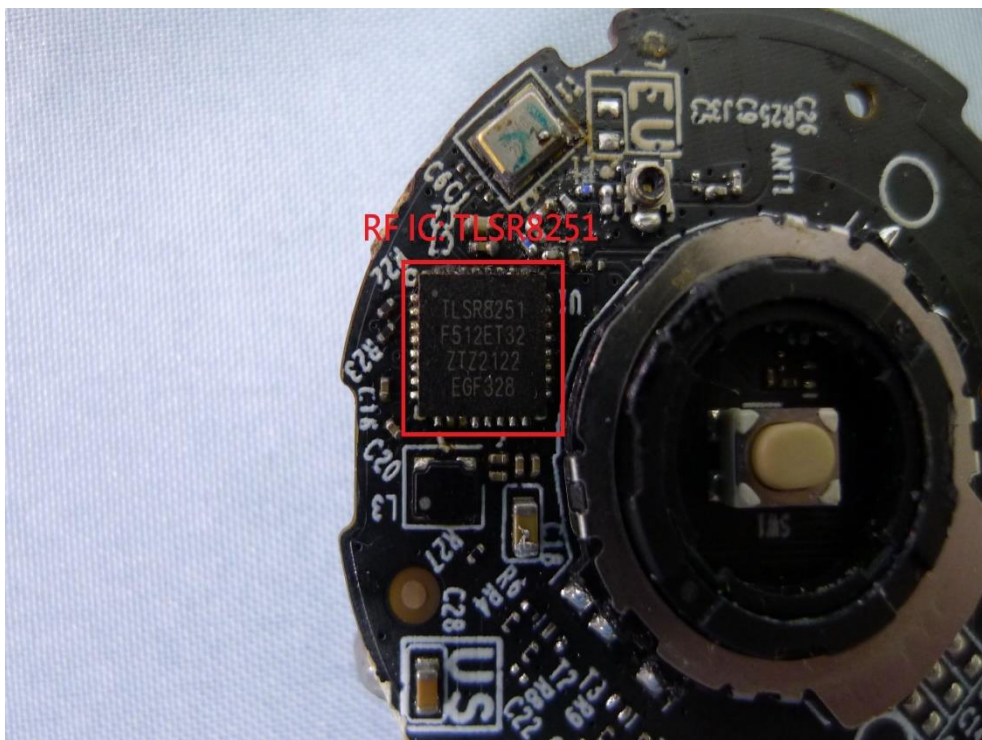

Product: Dimmer Control

Brand Name: tp-link

Model Number: Tapo S135B

Internal Photograph

(1) EUT Photo

(2) EUT Photo

(5) EUT Photo

(6) EUT Photo

(7) EUT Photo