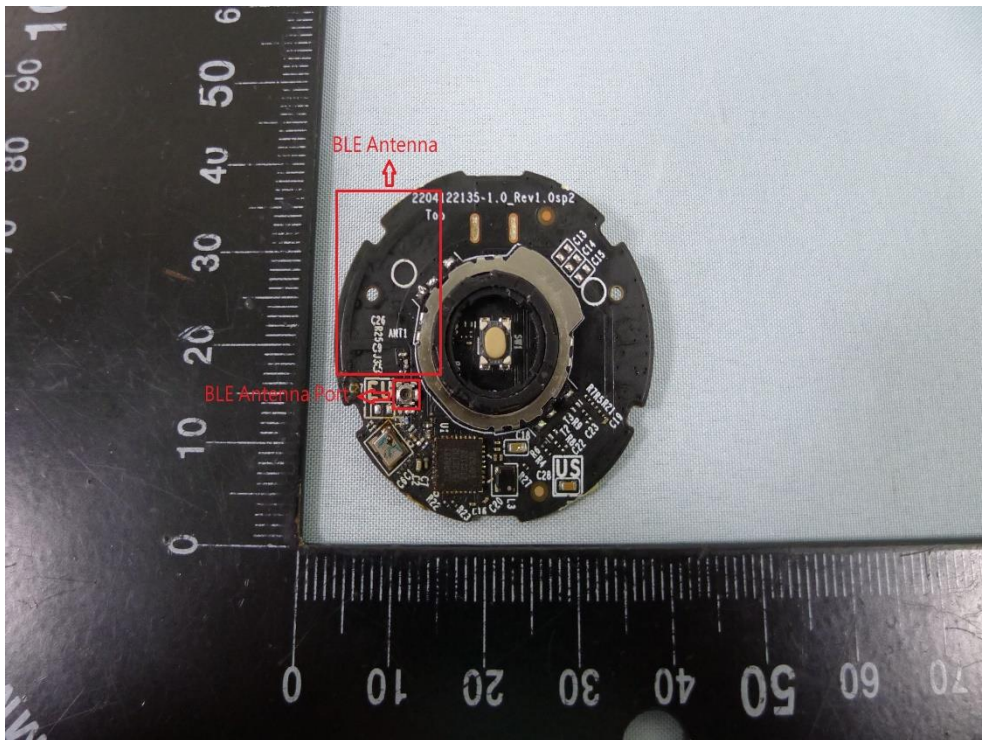

Product: Dimmer Control

Brand Name: tp-link

Model Number: Tapo S135B

Internal Photograph

(1) EUT Photo

(2) EUT Photo

(5) EUT Photo

(6) EUT Photo

(7) EUT Photo