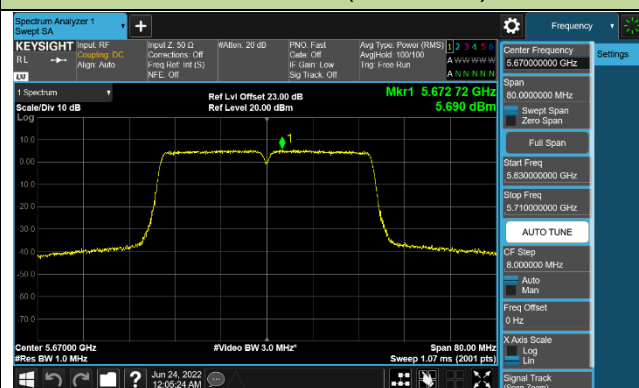

Channel 54 (5270MHz)

Channel 62 (5310MHz)

Channel 102 (5510MHz)

Channel 110 (5550MHz)

Channel 134 (5670MHz)

Channel 142 (5710MHz)

802.11ac-VHT80 Power Spectral Density - Ant 1

Channel 42 (5210MHz)

Channel 58 (5290MHz)

Channel 106 (5530MHz)

Channel 122 (5610MHz)

Channel 138 (5690MHz)

Channel 155 (5775MHz)

802.11ac-VHT160 Power Spectral Density - Ant 1

Channel 50 (5250MHz)

Channel 114 (5570MHz)