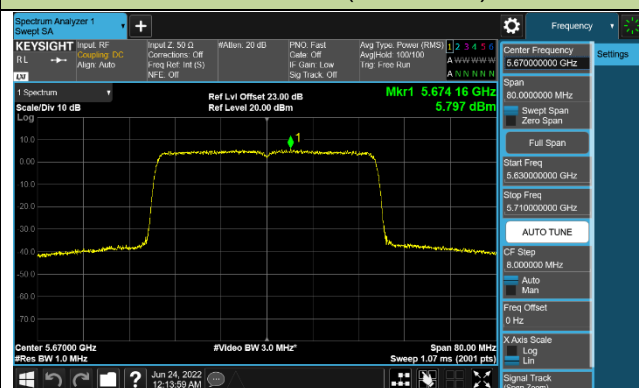

Channel 116 (5580MHz)

802.11ax-HE40 Power Spectral Density - Ant 1

Channel 38 (5190MHz)

Channel 46 (5230MHz)

Channel 54 (5270MHz)

Channel 62 (5310MHz)

Channel 102 (5510MHz)

Channel 110 (5550MHz)

Channel 134 (5670MHz)

Channel 142 (5710MHz)