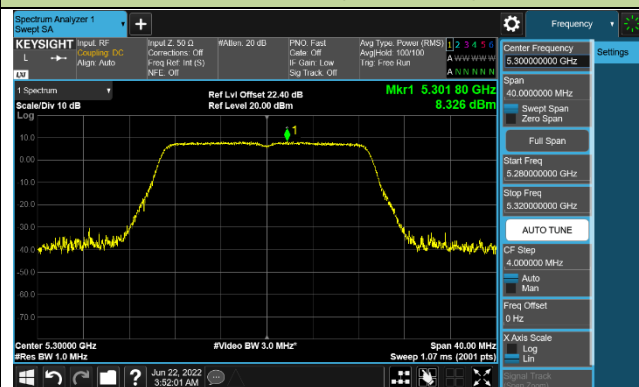

Channel 60 (5300MHz)