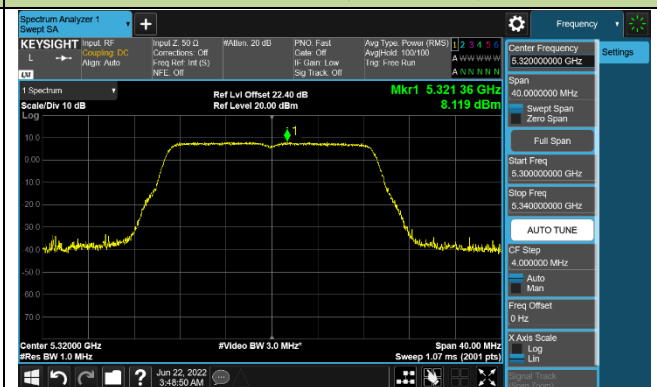

Channel 64 (5320MHz)