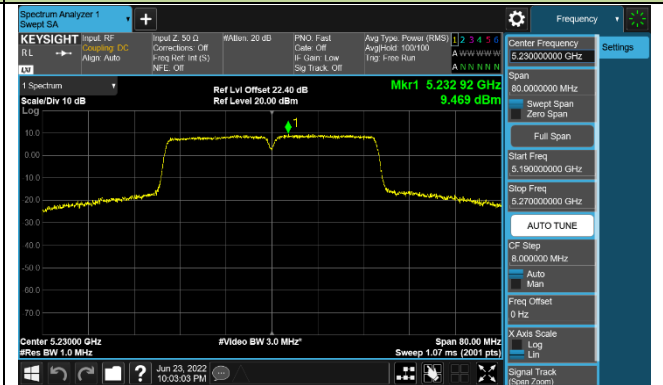

Channel 52 (5260MHz)

Channel 60 (5300MHz)

Channel 64 (5320MHz)

Channel 100 (5500MHz)

Channel 116 (5580MHz)

802.11ac-VHT40 Power Spectral Density - Ant 1

Channel 38 (5190MHz)

Channel 46 (5230MHz)

Channel 54 (5270MHz)

Channel 62 (5310MHz)

Channel 102 (5510MHz)

Channel 110 (5550MHz)

Channel 134 (5670MHz)

Channel 142 (5710MHz)

802.11ac-VHT80 Power Spectral Density - Ant 1

Channel 42 (5210MHz)