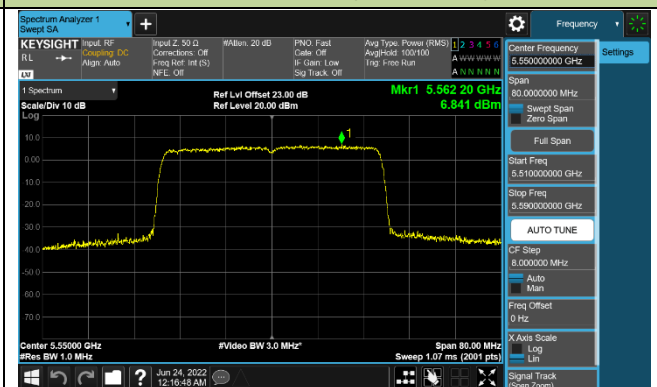

Channel 116 (5580MHz)

802.11ax-HE40 Power Spectral Density - Ant 1

Channel 38 (5190MHz)

Channel 46 (5230MHz)

Channel 54 (5270MHz)

Channel 62 (5310MHz)

Channel 102 (5510MHz)

Channel 110 (5550MHz)

Channel 134 (5670MHz)

Channel 142 (5710MHz)