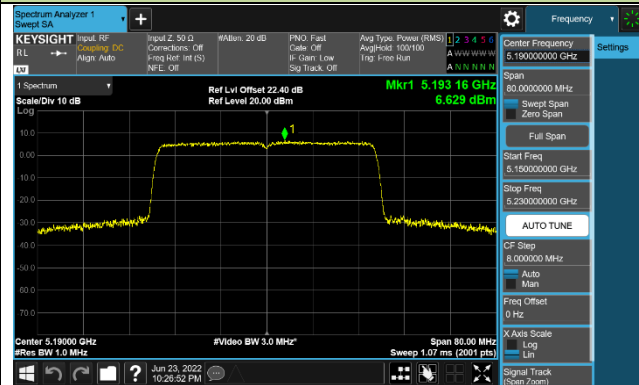

802.11ax-HE40 Power Spectral Density - Ant 1

Channel 38 (5190MHz)