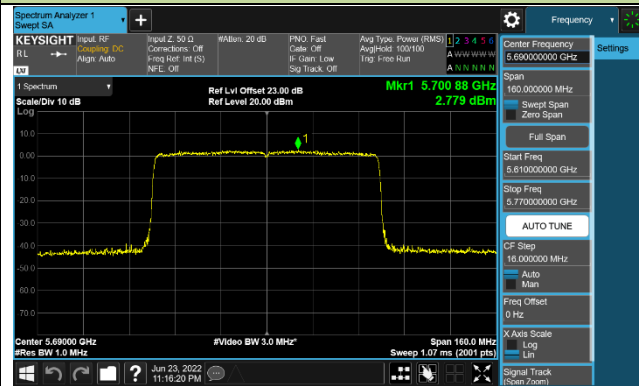

Channel 142 (5710MHz)

802.11ax-HE80 Power Spectral Density - Ant 0

Channel 42 (5210MHz)

Channel 58 (5290MHz)

Channel 106 (5530MHz)

Channel 122 (5610MHz)

Channel 138 (5690MHz)

Channel 155 (5775MHz)

802.11ax-HE160 Power Spectral Density - Ant 0

Channel 50 (5250MHz)

Channel 114 (5570MHz)

802.11a Power Spectral Density - Ant 1

Channel 36 (5180MHz)

Channel 44 (5220MHz)

Channel 48 (5240MHz)

Channel 52 (5260MHz)