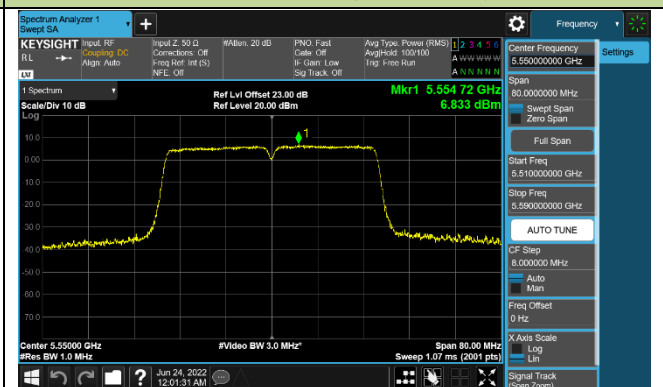

Channel 54 (5270MHz)

Channel 62 (5310MHz)

Channel 102 (5510MHz)

Channel 110 (5550MHz)

Channel 134 (5670MHz)

Channel 142 (5710MHz)

802.11ac-VHT80 Power Spectral Density - Ant 1

Channel 42 (5210MHz)

Channel 58 (5290MHz)

Channel 106 (5530MHz)

Channel 122 (5610MHz)

Channel 138 (5690MHz)

Channel 155 (5775MHz)

802.11ac-VHT160 Power Spectral Density - Ant 1

Channel 50 (5250MHz)

Channel 114 (5570MHz)