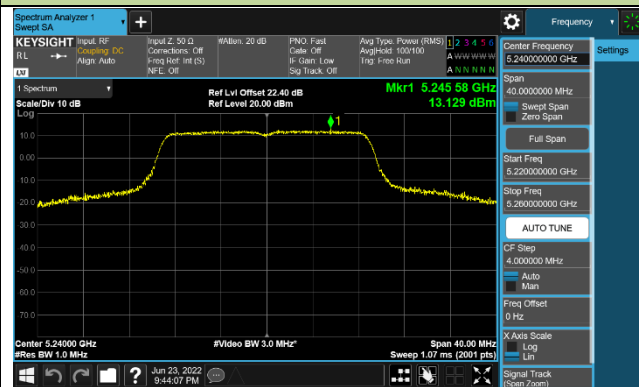

802.11ax-HE160 Power Spectral Density - Ant 0

Channel 50 (5250MHz)

Channel 114 (5570MHz)

802.11a Power Spectral Density - Ant 1

Channel 36 (5180MHz)

Channel 44 (5220MHz)

Channel 48 (5240MHz)

Channel 52 (5260MHz)

Channel 60 (5300MHz)

Channel 64 (5320MHz)

Channel 100 (5500MHz)

Channel 116 (5580MHz)

802.11ac-VHT20 Power Spectral Density - Ant 1

Channel 36 (5180MHz)

Channel 44 (5220MHz)

Channel 48 (5240MHz)