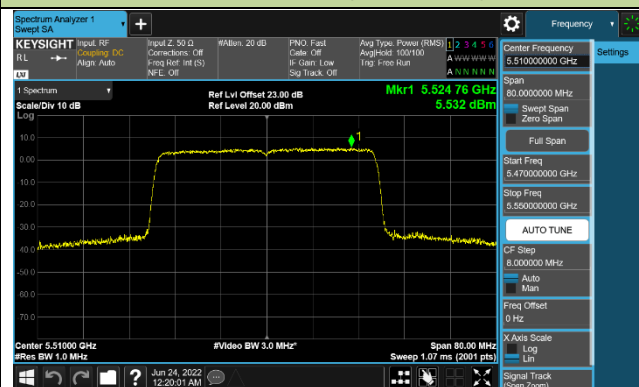

Channel 116 (5580MHz)

802.11ax-HE40 Power Spectral Density - Ant 1

Channel 38 (5190MHz)

Channel 46 (5230MHz)

Channel 54 (5270MHz)

Channel 62 (5310MHz)

Channel 102 (5510MHz)

Channel 110 (5550MHz)

Channel 134 (5670MHz)

Channel 142 (5710MHz)