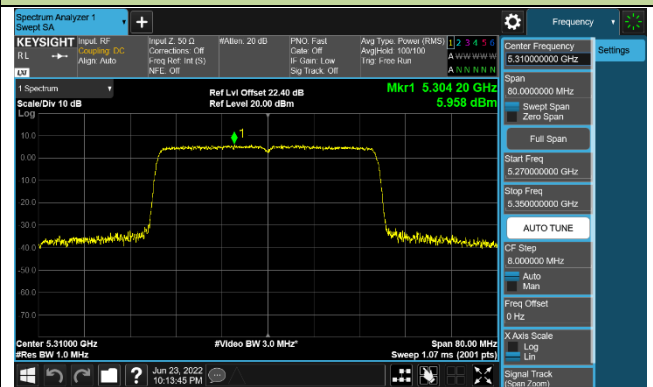

802.11ax-HE40 Power Spectral Density - Ant 0

Channel 38 (5190MHz)

Channel 46 (5230MHz)

Channel 54 (5270MHz)

Channel 62 (5310MHz)

Channel 102 (5510MHz)

Channel 110 (5550MHz)

Channel 134 (5670MHz)

Channel 142 (5710MHz)

802.11ax-HE80 Power Spectral Density - Ant 0

Channel 42 (5210MHz)

Channel 58 (5290MHz)

Channel 106 (5530MHz)

Channel 122 (5610MHz)

Channel 138 (5690MHz)

Channel 155 (5775MHz)