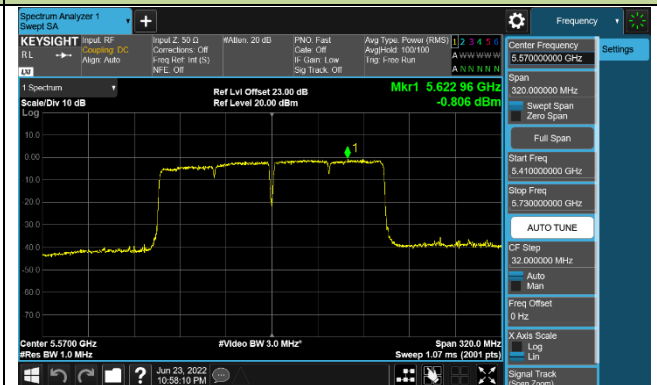

Channel 54 (5270MHz)

Channel 62 (5310MHz)

Channel 102 (5510MHz)

Channel 110 (5550MHz)

Channel 134 (5670MHz)

Channel 142 (5710MHz)

802.11ac-VHT80 Power Spectral Density - Ant 1

Channel 42 (5210MHz)

Channel 58 (5290MHz)

Channel 106 (5530MHz)

Channel 122 (5610MHz)

Channel 138 (5690MHz)

Channel 155 (5775MHz)

802.11ac-VHT160 Power Spectral Density - Ant 1

Channel 50 (5250MHz)

Channel 114 (5570MHz)