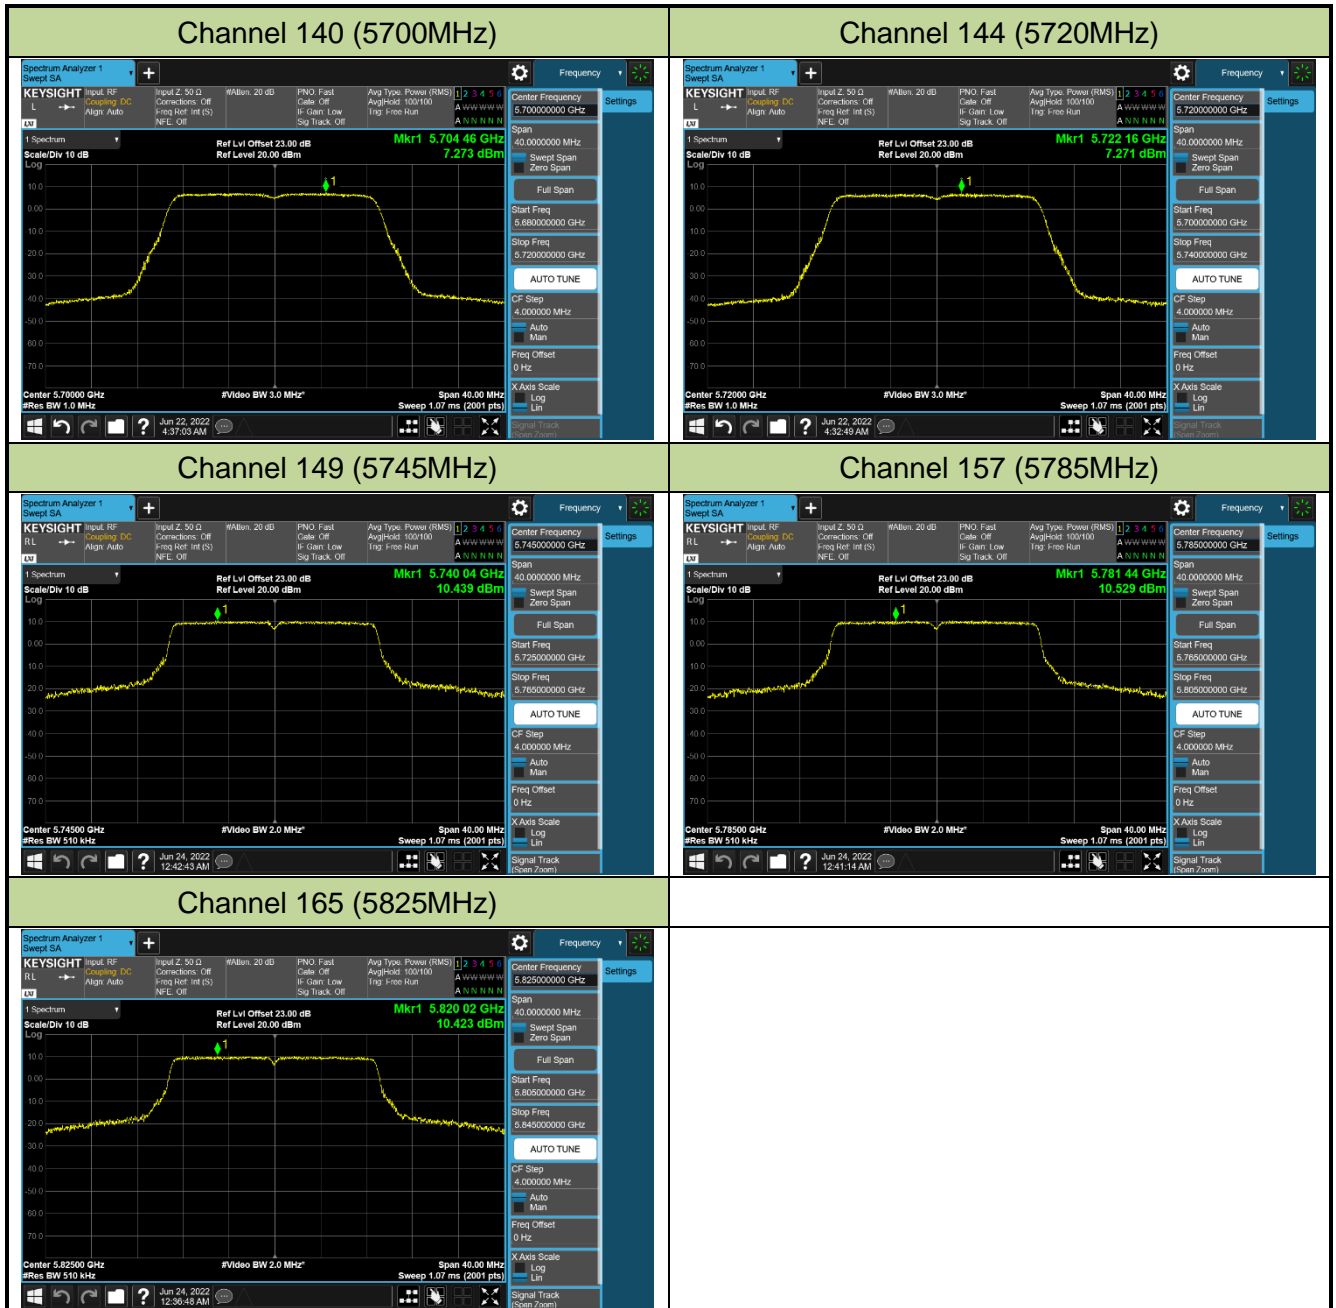

Channel 60 (5300MHz)

Channel 64 (5320MHz)

Channel 100 (5500MHz)

Channel 116 (5580MHz)

802.11ac-VHT20 Power Spectral Density - Ant 1

Channel 36 (5180MHz)

Channel 44 (5220MHz)

Channel 48 (5240MHz)

Channel 52 (5260MHz)

Channel 60 (5300MHz)

Channel 64 (5320MHz)

Channel 100 (5500MHz)

Channel 116 (5580MHz)

802.11ac-VHT40 Power Spectral Density - Ant 1

Channel 38 (5190MHz)

Channel 46 (5230MHz)

Channel 54 (5270MHz)

Channel 62 (5310MHz)

Channel 102 (5510MHz)

Channel 110 (5550MHz)

Channel 134 (5670MHz)

Channel 142 (5710MHz)

802.11ac-VHT80 Power Spectral Density - Ant 1

Channel 42 (5210MHz)