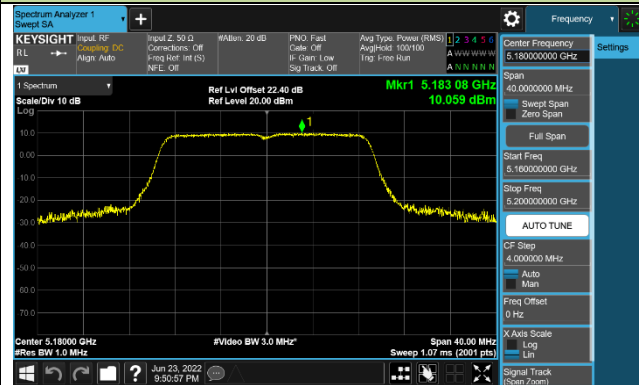

802.11ax-HE160 Power Spectral Density - Ant 0

Channel 50 (5250MHz)

Channel 114 (5570MHz)

802.11a Power Spectral Density - Ant 1

Channel 36 (5180MHz)

Channel 44 (5220MHz)

Channel 48 (5240MHz)

Channel 52 (5260MHz)

Channel 60 (5300MHz)

Channel 64 (5320MHz)

Channel 100 (5500MHz)

Channel 116 (5580MHz)

802.11ac-VHT20 Power Spectral Density - Ant 1

Channel 36 (5180MHz)

Channel 44 (5220MHz)

Channel 48 (5240MHz)