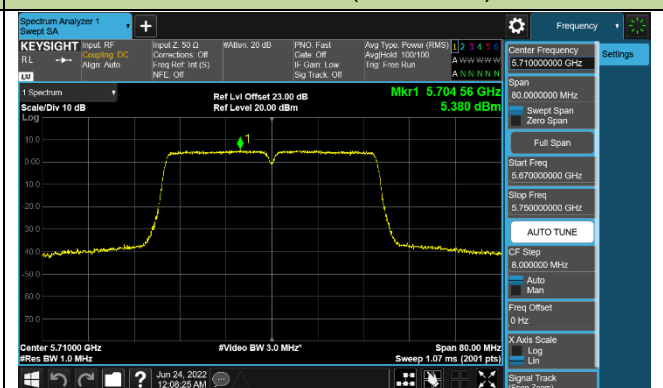

Channel 54 (5270MHz)

Channel 62 (5310MHz)

Channel 102 (5510MHz)

Channel 110 (5550MHz)

Channel 134 (5670MHz)

Channel 142 (5710MHz)

802.11ac-VHT80 Power Spectral Density - Ant 1

Channel 42 (5210MHz)

Channel 58 (5290MHz)

Channel 106 (5530MHz)

Channel 122 (5610MHz)

Channel 138 (5690MHz)

Channel 155 (5775MHz)

802.11ac-VHT160 Power Spectral Density - Ant 1

Channel 50 (5250MHz)

Channel 114 (5570MHz)