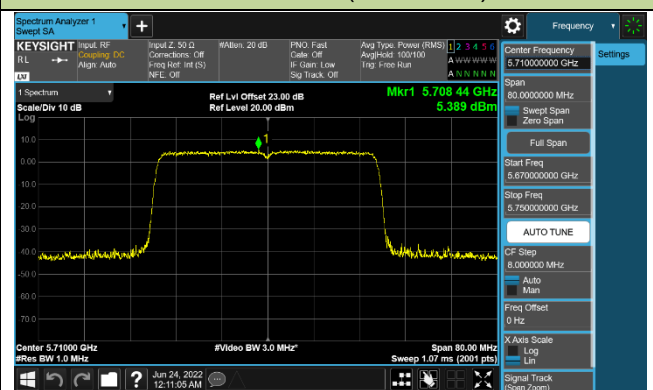

802.11ax-HE40 Power Spectral Density - Ant 0

Channel 38 (5190MHz)

Channel 46 (5230MHz)

Channel 54 (5270MHz)

Channel 62 (5310MHz)

Channel 102 (5510MHz)

Channel 110 (5550MHz)

Channel 134 (5670MHz)

Channel 142 (5710MHz)

802.11ax-HE80 Power Spectral Density - Ant 0

Channel 42 (5210MHz)

Channel 58 (5290MHz)

Channel 106 (5530MHz)

Channel 122 (5610MHz)

Channel 138 (5690MHz)

Channel 155 (5775MHz)