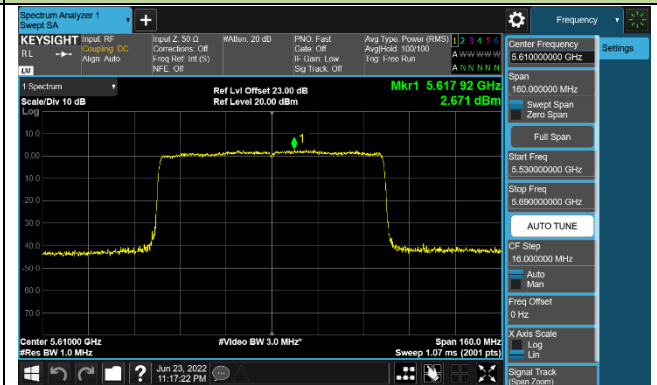

Channel 142 (5710MHz)

802.11ax-HE80 Power Spectral Density - Ant 0

Channel 42 (5210MHz)

Channel 58 (5290MHz)

Channel 106 (5530MHz)

Channel 122 (5610MHz)

Channel 138 (5690MHz)

Channel 155 (5775MHz)

802.11ax-HE160 Power Spectral Density - Ant 0

Channel 50 (5250MHz)

Channel 114 (5570MHz)

802.11a Power Spectral Density - Ant 1

Channel 36 (5180MHz)

Channel 44 (5220MHz)

Channel 48 (5240MHz)

Channel 52 (5260MHz)