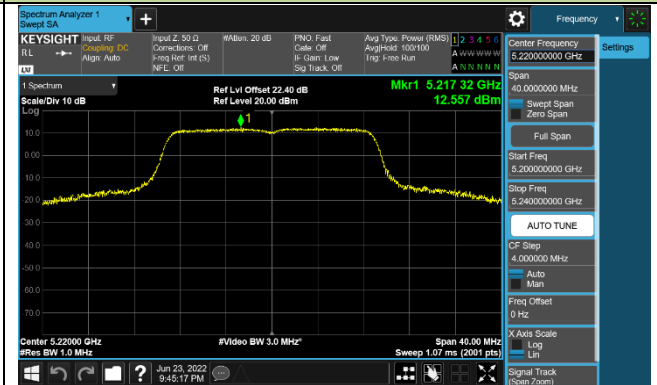

Channel 60 (5300MHz)

Channel 64 (5320MHz)

Channel 100 (5500MHz)

Channel 116 (5580MHz)

802.11ac-VHT20 Power Spectral Density - Ant 1

Channel 36 (5180MHz)

Channel 44 (5220MHz)

Channel 48 (5240MHz)