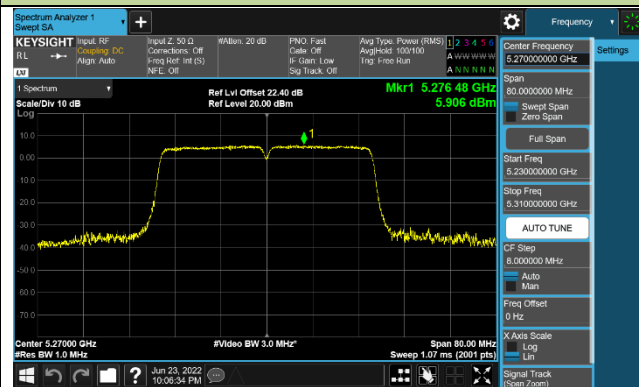

Channel 52 (5260MHz)

Channel 60 (5300MHz)

Channel 64 (5320MHz)

Channel 100 (5500MHz)

Channel 116 (5580MHz)

802.11ac-VHT40 Power Spectral Density - Ant 1

Channel 38 (5190MHz)

Channel 46 (5230MHz)

Channel 54 (5270MHz)

Channel 62 (5310MHz)

Channel 102 (5510MHz)

Channel 110 (5550MHz)

Channel 134 (5670MHz)

Channel 142 (5710MHz)

802.11ac-VHT80 Power Spectral Density - Ant 1

Channel 42 (5210MHz)