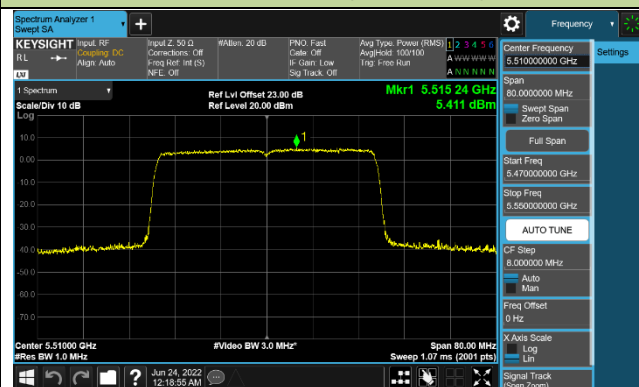

802.11ax-HE40 Power Spectral Density - Ant 0

Channel 38 (5190MHz)

Channel 46 (5230MHz)

Channel 54 (5270MHz)

Channel 62 (5310MHz)

Channel 102 (5510MHz)

Channel 110 (5550MHz)

Channel 134 (5670MHz)

Channel 142 (5710MHz)

802.11ax-HE80 Power Spectral Density - Ant 0

Channel 42 (5210MHz)

Channel 58 (5290MHz)

Channel 106 (5530MHz)

Channel 122 (5610MHz)

Channel 138 (5690MHz)

Channel 155 (5775MHz)