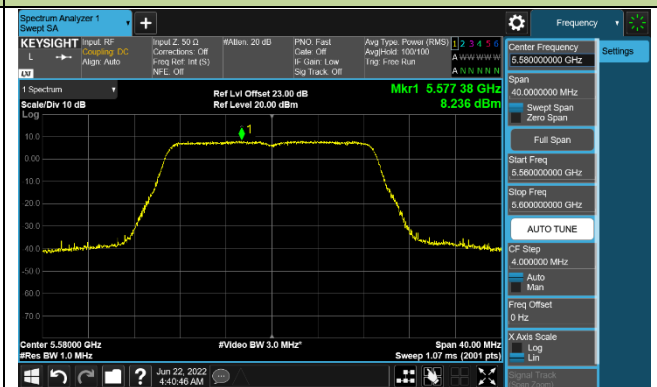

Channel 52 (5260MHz)

Channel 60 (5300MHz)

Channel 64 (5320MHz)

Channel 100 (5500MHz)

Channel 116 (5580MHz)

802.11ac-VHT40 Power Spectral Density - Ant 1

Channel 38 (5190MHz)

Channel 46 (5230MHz)

Channel 54 (5270MHz)

Channel 62 (5310MHz)

Channel 102 (5510MHz)

Channel 110 (5550MHz)

Channel 134 (5670MHz)

Channel 142 (5710MHz)

802.11ac-VHT80 Power Spectral Density - Ant 1

Channel 42 (5210MHz)