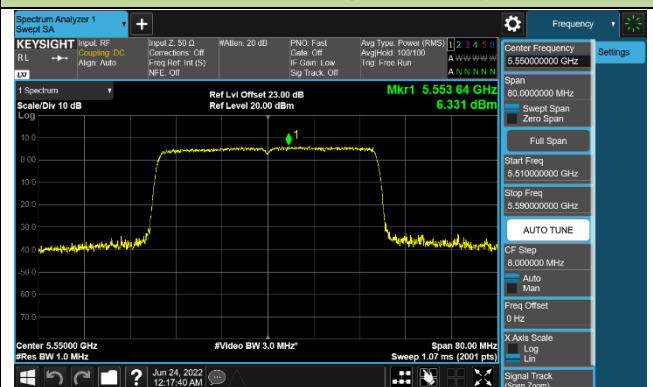

802.11ax-HE40 Power Spectral Density - Ant 0

Channel 38 (5190MHz)

Channel 46 (5230MHz)

Channel 54 (5270MHz)

Channel 62 (5310MHz)

Channel 102 (5510MHz)

Channel 110 (5550MHz)

Channel 134 (5670MHz)

Channel 142 (5710MHz)

802.11ax-HE80 Power Spectral Density - Ant 0

Channel 42 (5210MHz)

Channel 58 (5290MHz)

Channel 106 (5530MHz)

Channel 122 (5610MHz)

Channel 138 (5690MHz)

Channel 155 (5775MHz)