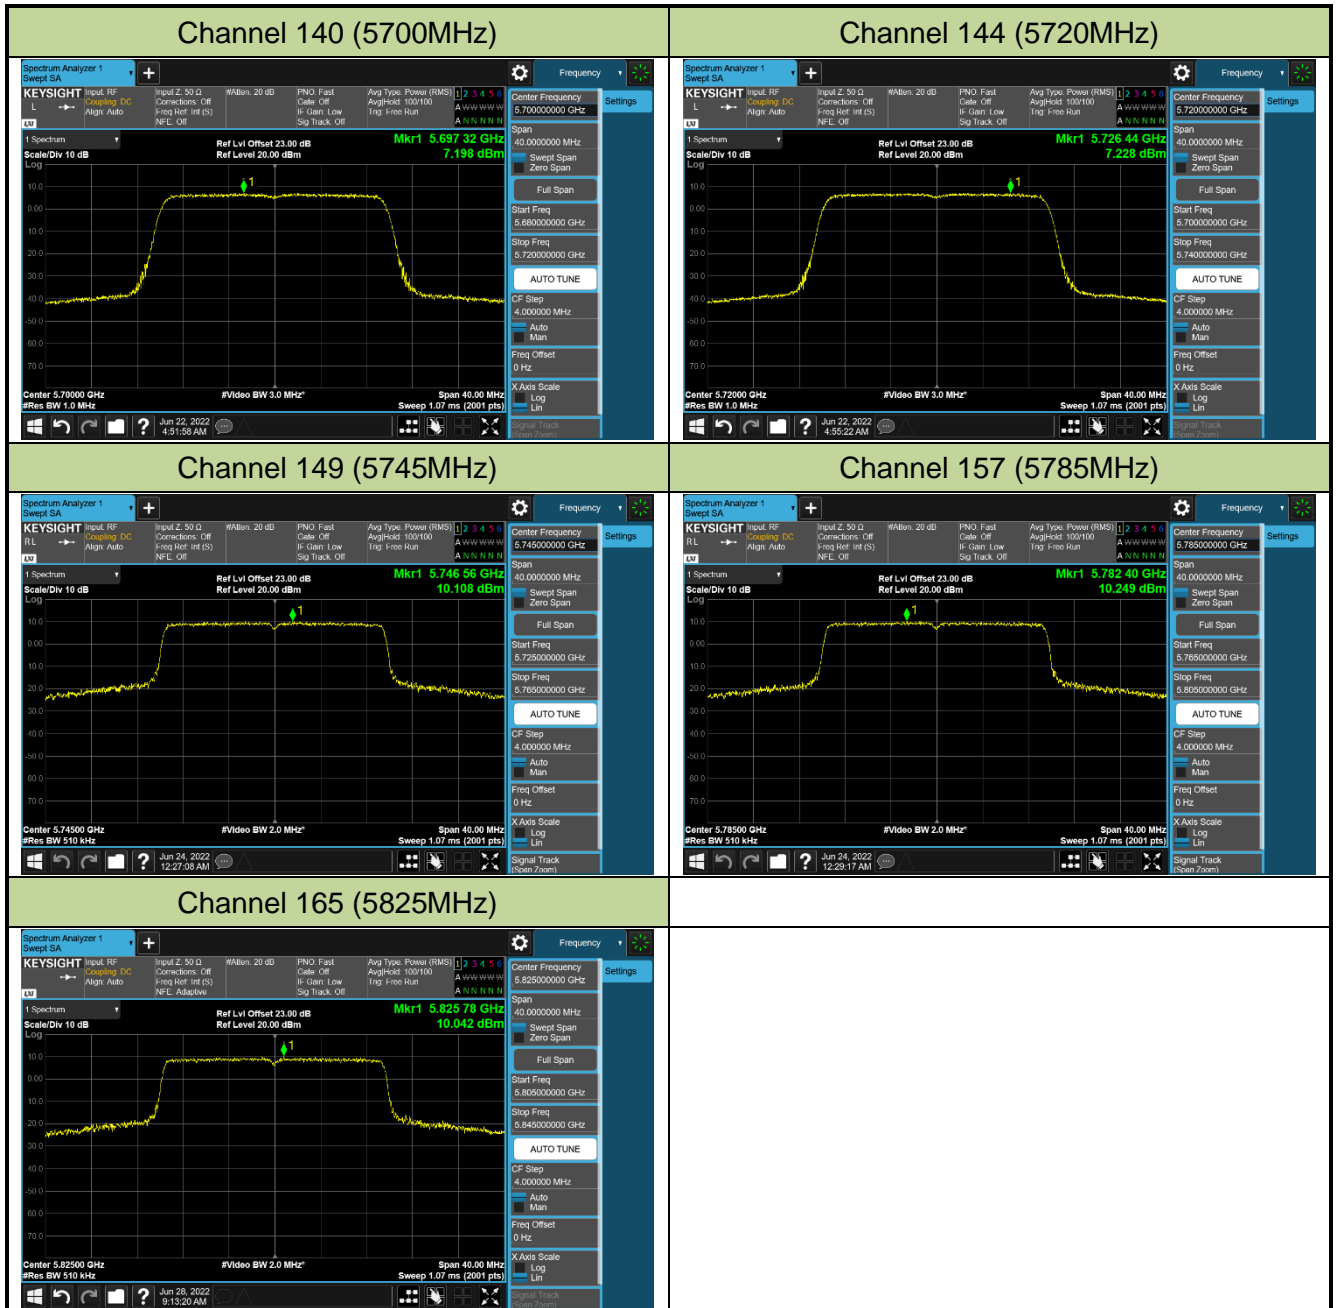

Channel 58 (5290MHz)

Channel 106 (5530MHz)

Channel 122 (5610MHz)

Channel 138 (5690MHz)

Channel 155 (5775MHz)

802.11ac-VHT160 Power Spectral Density - Ant 1

Channel 50 (5250MHz)

Channel 114 (5570MHz)

802.11ax-HE20 Power Spectral Density - Ant 1

Channel 36 (5180MHz)

Channel 44 (5220MHz)

Channel 48 (5240MHz)

Channel 52 (5260MHz)

Channel 60 (5300MHz)

Channel 64 (5320MHz)

Channel 100 (5500MHz)

Channel 116 (5580MHz)

802.11ax-HE40 Power Spectral Density - Ant 1

Channel 38 (5190MHz)

Channel 46 (5230MHz)

Channel 54 (5270MHz)

Channel 62 (5310MHz)

Channel 102 (5510MHz)

Channel 110 (5550MHz)

Channel 134 (5670MHz)

Channel 142 (5710MHz)