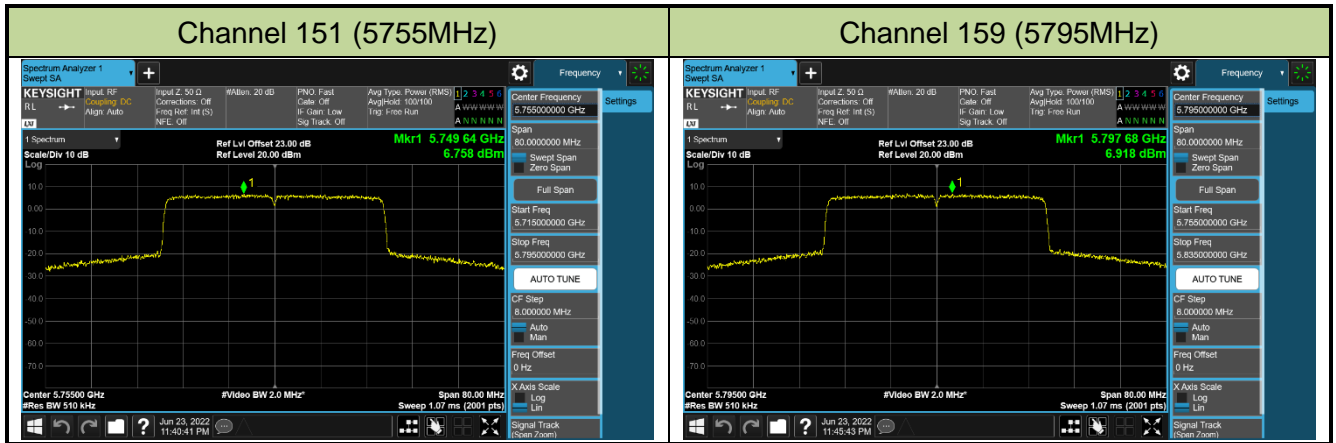

802.11ax-HE40 Power Spectral Density - Ant 0

Channel 38 (5190MHz)

Channel 46 (5230MHz)

Channel 54 (5270MHz)

Channel 62 (5310MHz)

Channel 102 (5510MHz)

Channel 110 (5550MHz)

Channel 134 (5670MHz)

Channel 142 (5710MHz)

802.11ax-HE80 Power Spectral Density - Ant 0

Channel 42 (5210MHz)

Channel 58 (5290MHz)

Channel 106 (5530MHz)

Channel 122 (5610MHz)

Channel 138 (5690MHz)

Channel 155 (5775MHz)

802.11ax-HE160 Power Spectral Density - Ant 0

Channel 50 (5250MHz)

Channel 114 (5570MHz)

802.11a Power Spectral Density - Ant 1

Channel 36 (5180MHz)

Channel 44 (5220MHz)

Channel 48 (5240MHz)

Channel 52 (5260MHz)