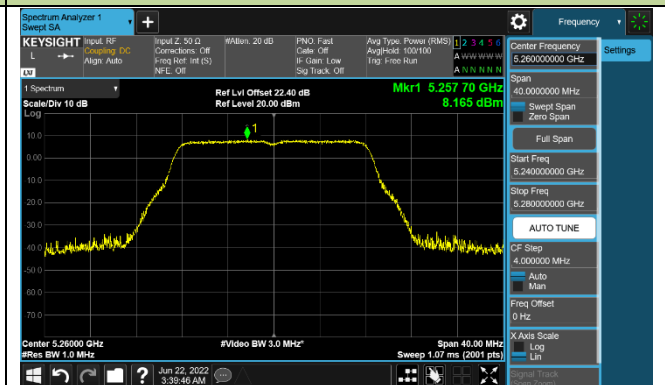

802.11ax-HE160 Power Spectral Density - Ant 0

Channel 50 (5250MHz)

Channel 114 (5570MHz)

802.11a Power Spectral Density - Ant 1

Channel 36 (5180MHz)

Channel 44 (5220MHz)

Channel 48 (5240MHz)

Channel 52 (5260MHz)

Channel 60 (5300MHz)

Channel 64 (5320MHz)

Channel 100 (5500MHz)

Channel 116 (5580MHz)

802.11ac-VHT20 Power Spectral Density - Ant 1

Channel 36 (5180MHz)

Channel 44 (5220MHz)

Channel 48 (5240MHz)