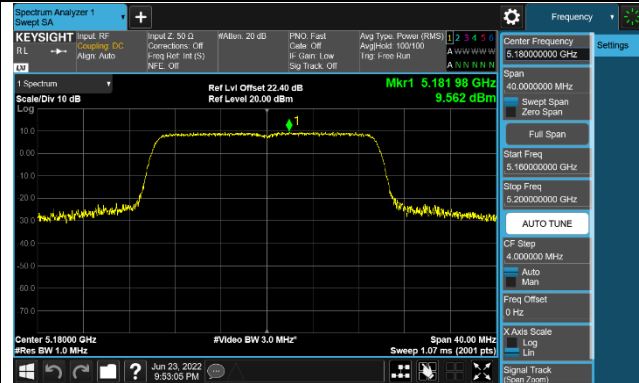

Channel 54 (5270MHz)

Channel 62 (5310MHz)

Channel 102 (5510MHz)

Channel 110 (5550MHz)

Channel 134 (5670MHz)

Channel 142 (5710MHz)

802.11ac-VHT80 Power Spectral Density - Ant 1

Channel 42 (5210MHz)

Channel 58 (5290MHz)

Channel 106 (5530MHz)

Channel 122 (5610MHz)

Channel 138 (5690MHz)

Channel 155 (5775MHz)

802.11ac-VHT160 Power Spectral Density - Ant 1

Channel 50 (5250MHz)

Channel 114 (5570MHz)

802.11ax-HE20 Power Spectral Density - Ant 1

Channel 36 (5180MHz)

Channel 44 (5220MHz)

Channel 48 (5240MHz)

Channel 52 (5260MHz)

Channel 60 (5300MHz)

Channel 64 (5320MHz)

Channel 100 (5500MHz)