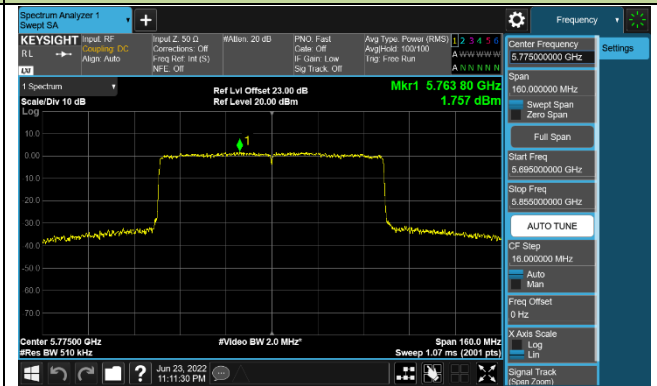

Channel 142 (5710MHz)

802.11ax-HE80 Power Spectral Density - Ant 0

Channel 42 (5210MHz)

Channel 58 (5290MHz)

Channel 106 (5530MHz)

Channel 122 (5610MHz)

Channel 138 (5690MHz)

Channel 155 (5775MHz)

802.11ax-HE160 Power Spectral Density - Ant 0

Channel 50 (5250MHz)

Channel 114 (5570MHz)

802.11a Power Spectral Density - Ant 1

Channel 36 (5180MHz)

Channel 44 (5220MHz)

Channel 48 (5240MHz)

Channel 52 (5260MHz)