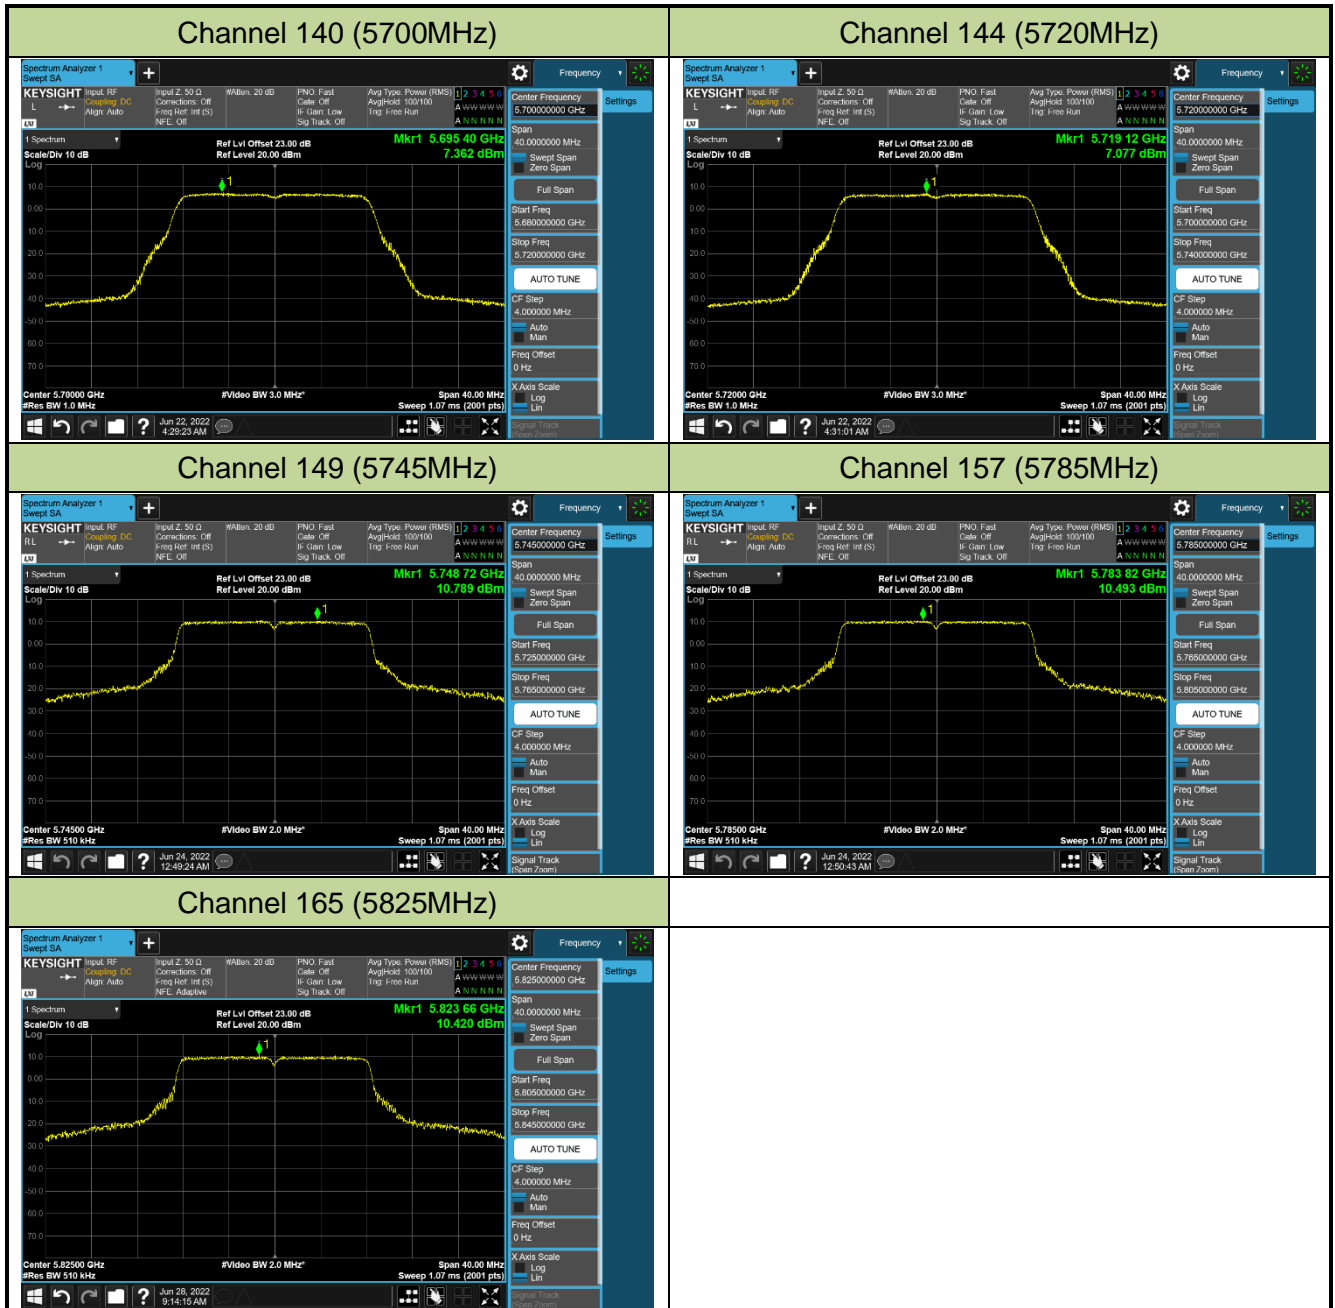

802.11ax-HE160 Power Spectral Density - Ant 0

Channel 50 (5250MHz)

Channel 114 (5570MHz)

802.11a Power Spectral Density - Ant 1

Channel 36 (5180MHz)

Channel 44 (5220MHz)

Channel 48 (5240MHz)

Channel 52 (5260MHz)

Channel 60 (5300MHz)

Channel 64 (5320MHz)

Channel 100 (5500MHz)

Channel 116 (5580MHz)

802.11ac-VHT20 Power Spectral Density - Ant 1

Channel 36 (5180MHz)

Channel 44 (5220MHz)

Channel 48 (5240MHz)

Channel 52 (5260MHz)

Channel 60 (5300MHz)

Channel 64 (5320MHz)

Channel 100 (5500MHz)

Channel 116 (5580MHz)

802.11ac-VHT40 Power Spectral Density - Ant 1

Channel 38 (5190MHz)

Channel 46 (5230MHz)