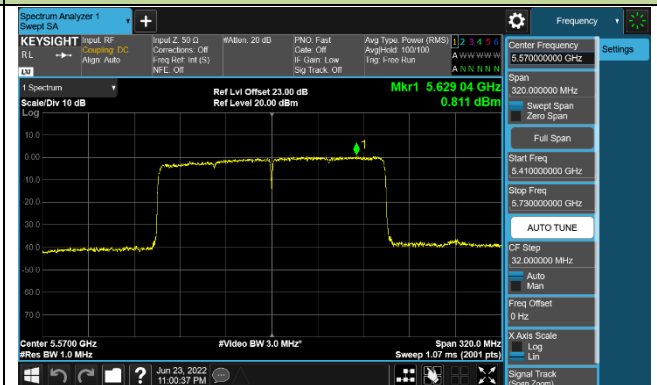

Channel 142 (5710MHz)

802.11ax-HE80 Power Spectral Density - Ant 0

Channel 42 (5210MHz)

Channel 58 (5290MHz)

Channel 106 (5530MHz)

Channel 122 (5610MHz)

Channel 138 (5690MHz)

Channel 155 (5775MHz)

802.11ax-HE160 Power Spectral Density - Ant 0

Channel 50 (5250MHz)

Channel 114 (5570MHz)

802.11a Power Spectral Density - Ant 1

Channel 36 (5180MHz)

Channel 44 (5220MHz)

Channel 48 (5240MHz)

Channel 52 (5260MHz)