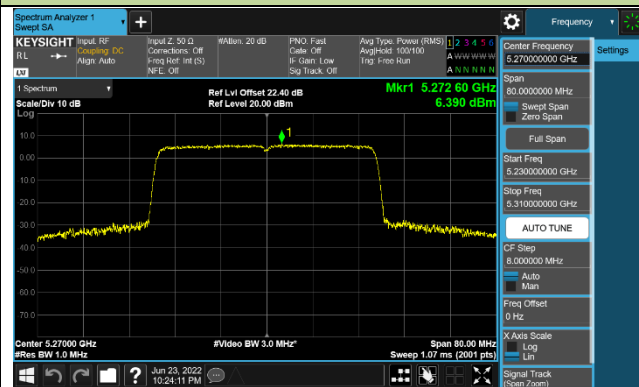

Channel 116 (5580MHz)

802.11ax-HE40 Power Spectral Density - Ant 1

Channel 38 (5190MHz)

Channel 46 (5230MHz)

Channel 54 (5270MHz)

Channel 62 (5310MHz)

Channel 102 (5510MHz)

Channel 110 (5550MHz)

Channel 134 (5670MHz)

Channel 142 (5710MHz)