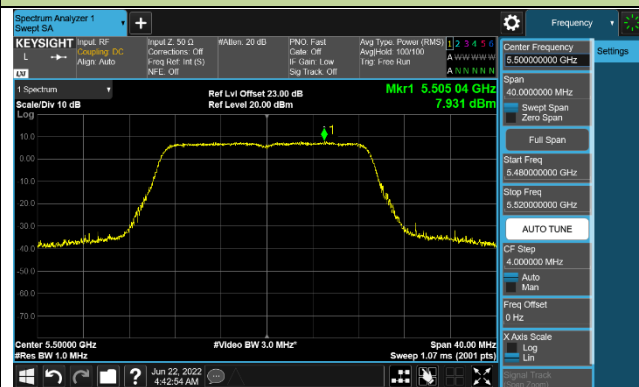

Channel 52 (5260MHz)

Channel 60 (5300MHz)

Channel 64 (5320MHz)

Channel 100 (5500MHz)

Channel 116 (5580MHz)

802.11ac-VHT40 Power Spectral Density - Ant 1

Channel 38 (5190MHz)

Channel 46 (5230MHz)

Channel 54 (5270MHz)

Channel 62 (5310MHz)

Channel 102 (5510MHz)

Channel 110 (5550MHz)

Channel 134 (5670MHz)

Channel 142 (5710MHz)

802.11ac-VHT80 Power Spectral Density - Ant 1

Channel 42 (5210MHz)