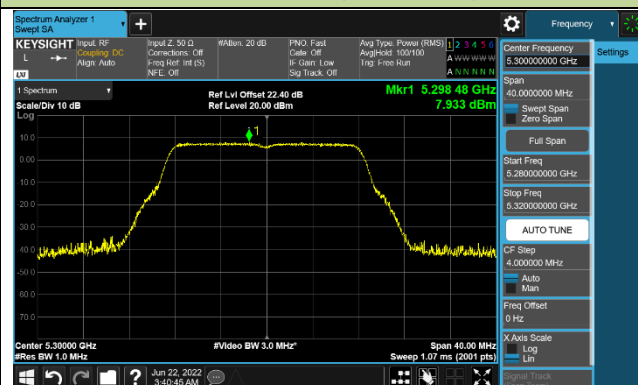

Channel 60 (5300MHz)