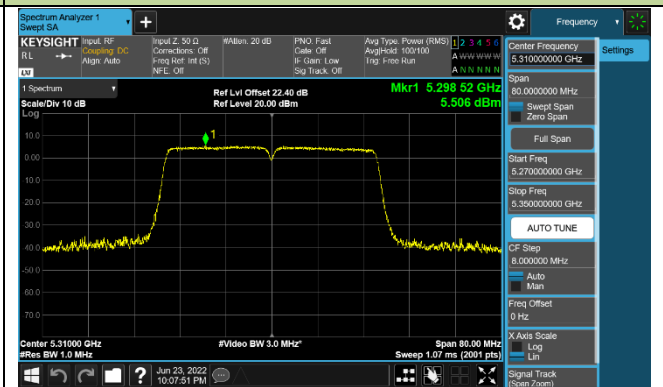

Channel 52 (5260MHz)

Channel 60 (5300MHz)

Channel 64 (5320MHz)

Channel 100 (5500MHz)

Channel 116 (5580MHz)

802.11ac-VHT40 Power Spectral Density - Ant 1

Channel 38 (5190MHz)

Channel 46 (5230MHz)

Channel 54 (5270MHz)

Channel 62 (5310MHz)

Channel 102 (5510MHz)

Channel 110 (5550MHz)

Channel 134 (5670MHz)

Channel 142 (5710MHz)

802.11ac-VHT80 Power Spectral Density - Ant 1

Channel 42 (5210MHz)