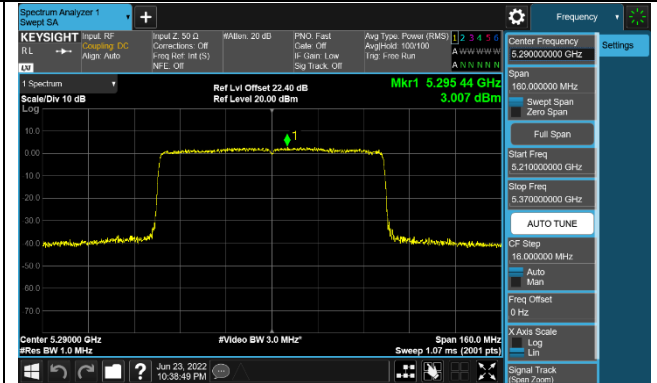

Channel 142 (5710MHz)

802.11ax-HE80 Power Spectral Density - Ant 0

Channel 42 (5210MHz)

Channel 58 (5290MHz)

Channel 106 (5530MHz)

Channel 122 (5610MHz)

Channel 138 (5690MHz)

Channel 155 (5775MHz)

802.11ax-HE160 Power Spectral Density - Ant 0

Channel 50 (5250MHz)

Channel 114 (5570MHz)

802.11a Power Spectral Density - Ant 1

Channel 36 (5180MHz)

Channel 44 (5220MHz)

Channel 48 (5240MHz)

Channel 52 (5260MHz)