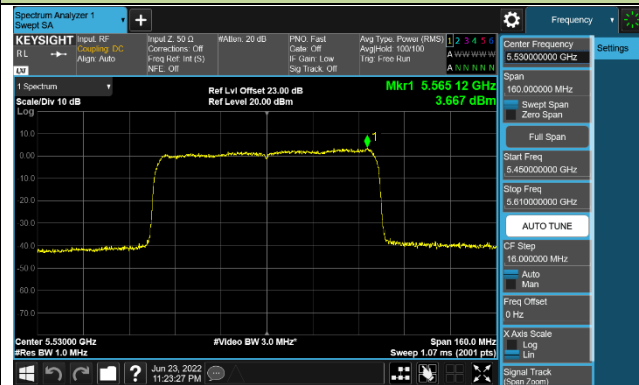

Channel 142 (5710MHz)

802.11ax-HE80 Power Spectral Density - Ant 0

Channel 42 (5210MHz)

Channel 58 (5290MHz)

Channel 106 (5530MHz)

Channel 122 (5610MHz)

Channel 138 (5690MHz)

Channel 155 (5775MHz)

802.11ax-HE160 Power Spectral Density - Ant 0

Channel 50 (5250MHz)

Channel 114 (5570MHz)

802.11a Power Spectral Density - Ant 1

Channel 36 (5180MHz)

Channel 44 (5220MHz)

Channel 48 (5240MHz)

Channel 52 (5260MHz)