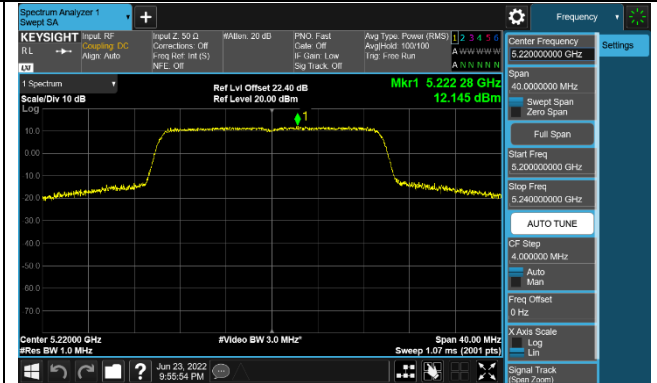

Channel 54 (5270MHz)

Channel 62 (5310MHz)

Channel 102 (5510MHz)

Channel 110 (5550MHz)

Channel 134 (5670MHz)

Channel 142 (5710MHz)

802.11ac-VHT80 Power Spectral Density - Ant 1

Channel 42 (5210MHz)

Channel 58 (5290MHz)

Channel 106 (5530MHz)

Channel 122 (5610MHz)

Channel 138 (5690MHz)

Channel 155 (5775MHz)

802.11ac-VHT160 Power Spectral Density - Ant 1

Channel 50 (5250MHz)

Channel 114 (5570MHz)

802.11ax-HE20 Power Spectral Density - Ant 1

Channel 36 (5180MHz)

Channel 44 (5220MHz)

Channel 48 (5240MHz)

Channel 52 (5260MHz)

Channel 60 (5300MHz)

Channel 64 (5320MHz)

Channel 100 (5500MHz)