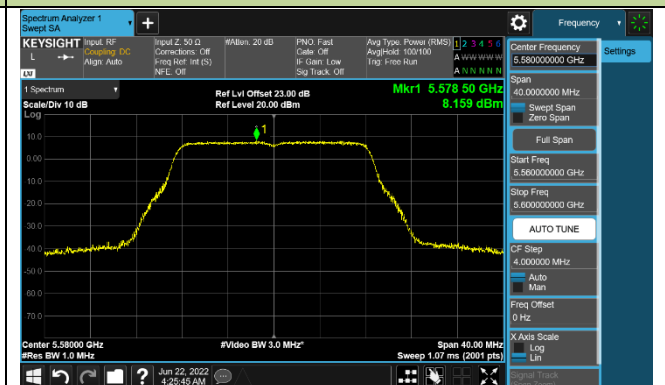

802.11ax-HE160 Power Spectral Density - Ant 0

Channel 50 (5250MHz)

Channel 114 (5570MHz)

802.11a Power Spectral Density - Ant 1

Channel 36 (5180MHz)

Channel 44 (5220MHz)

Channel 48 (5240MHz)

Channel 52 (5260MHz)

Channel 60 (5300MHz)

Channel 64 (5320MHz)

Channel 100 (5500MHz)

Channel 116 (5580MHz)

802.11ac-VHT20 Power Spectral Density - Ant 1

Channel 36 (5180MHz)

Channel 44 (5220MHz)

Channel 48 (5240MHz)