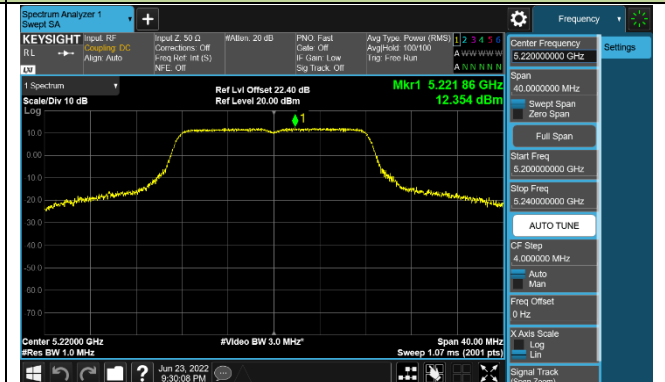

Channel 142 (5710MHz)

802.11ax-HE80 Power Spectral Density - Ant 0

Channel 42 (5210MHz)

Channel 58 (5290MHz)

Channel 106 (5530MHz)

Channel 122 (5610MHz)

Channel 138 (5690MHz)

Channel 155 (5775MHz)

802.11ax-HE160 Power Spectral Density - Ant 0

Channel 50 (5250MHz)

Channel 114 (5570MHz)

802.11a Power Spectral Density - Ant 1

Channel 36 (5180MHz)

Channel 44 (5220MHz)

Channel 48 (5240MHz)

Channel 52 (5260MHz)

Channel 60 (5300MHz)

Channel 64 (5320MHz)

Channel 100 (5500MHz)

Channel 116 (5580MHz)

802.11ac-VHT20 Power Spectral Density - Ant 1

Channel 36 (5180MHz)

Channel 44 (5220MHz)

Channel 48 (5240MHz)