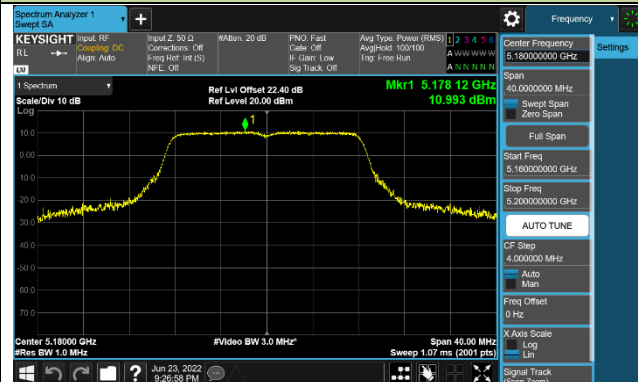

802.11ax-HE160 Power Spectral Density - Ant 0

Channel 50 (5250MHz)

Channel 114 (5570MHz)

802.11a Power Spectral Density - Ant 1

Channel 36 (5180MHz)

Channel 44 (5220MHz)

Channel 48 (5240MHz)

Channel 52 (5260MHz)

Channel 60 (5300MHz)

Channel 64 (5320MHz)

Channel 100 (5500MHz)

Channel 116 (5580MHz)

802.11ac-VHT20 Power Spectral Density - Ant 1

Channel 36 (5180MHz)

Channel 44 (5220MHz)

Channel 48 (5240MHz)