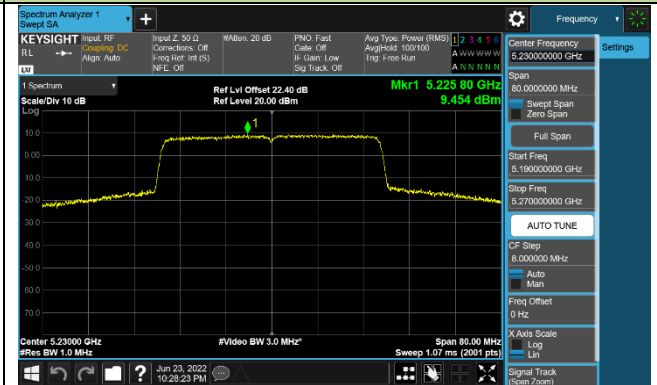

Channel 116 (5580MHz)

802.11ax-HE40 Power Spectral Density - Ant 1

Channel 38 (5190MHz)

Channel 46 (5230MHz)

Channel 54 (5270MHz)

Channel 62 (5310MHz)

Channel 102 (5510MHz)

Channel 110 (5550MHz)

Channel 134 (5670MHz)

Channel 142 (5710MHz)