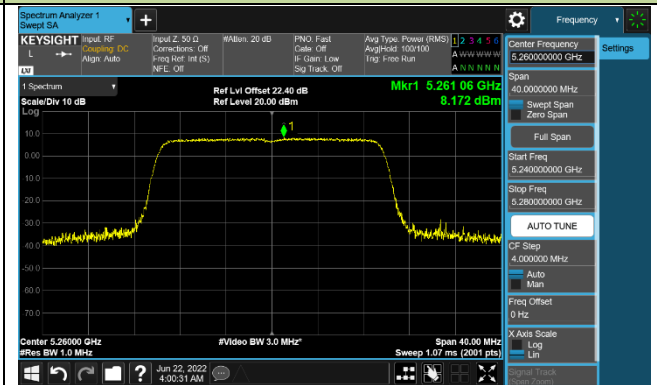

Channel 58 (5290MHz)

Channel 106 (5530MHz)

Channel 122 (5610MHz)

Channel 138 (5690MHz)

Channel 155 (5775MHz)

802.11ac-VHT160 Power Spectral Density - Ant 1

Channel 50 (5250MHz)

Channel 114 (5570MHz)

802.11ax-HE20 Power Spectral Density - Ant 1

Channel 36 (5180MHz)

Channel 44 (5220MHz)

Channel 48 (5240MHz)

Channel 52 (5260MHz)

Channel 60 (5300MHz)

Channel 64 (5320MHz)

Channel 100 (5500MHz)