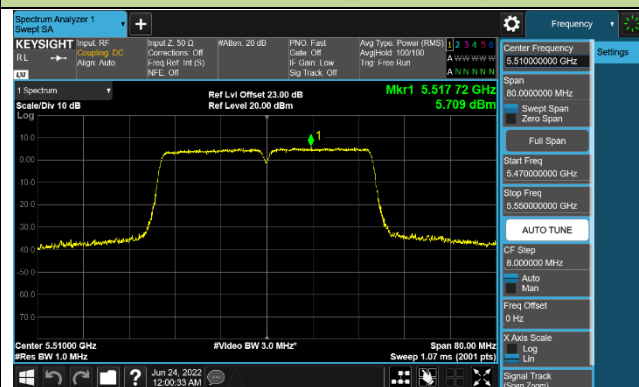

Channel 52 (5260MHz)

Channel 60 (5300MHz)

Channel 64 (5320MHz)

Channel 100 (5500MHz)

Channel 116 (5580MHz)

802.11ac-VHT40 Power Spectral Density - Ant 1

Channel 38 (5190MHz)

Channel 46 (5230MHz)

Channel 54 (5270MHz)

Channel 62 (5310MHz)

Channel 102 (5510MHz)

Channel 110 (5550MHz)

Channel 134 (5670MHz)

Channel 142 (5710MHz)

802.11ac-VHT80 Power Spectral Density - Ant 1

Channel 42 (5210MHz)