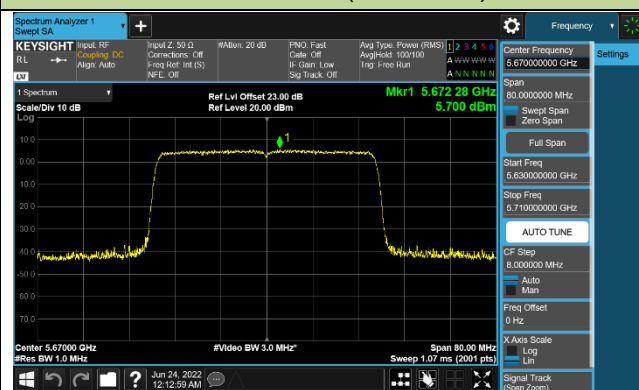

802.11ax-HE40 Power Spectral Density - Ant 0

Channel 38 (5190MHz)

Channel 46 (5230MHz)

Channel 54 (5270MHz)

Channel 62 (5310MHz)

Channel 102 (5510MHz)

Channel 110 (5550MHz)

Channel 134 (5670MHz)

Channel 142 (5710MHz)

802.11ax-HE80 Power Spectral Density - Ant 0

Channel 42 (5210MHz)

Channel 58 (5290MHz)

Channel 106 (5530MHz)

Channel 122 (5610MHz)

Channel 138 (5690MHz)

Channel 155 (5775MHz)