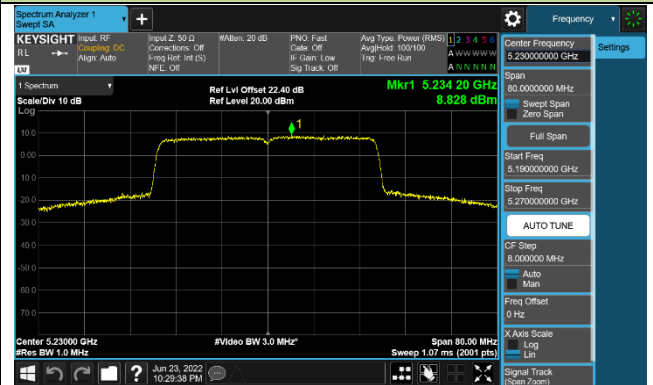

802.11ax-HE40 Power Spectral Density - Ant 0

Channel 38 (5190MHz)

Channel 46 (5230MHz)

Channel 54 (5270MHz)

Channel 62 (5310MHz)

Channel 102 (5510MHz)

Channel 110 (5550MHz)

Channel 134 (5670MHz)

Channel 142 (5710MHz)

802.11ax-HE80 Power Spectral Density - Ant 0

Channel 42 (5210MHz)

Channel 58 (5290MHz)

Channel 106 (5530MHz)

Channel 122 (5610MHz)

Channel 138 (5690MHz)

Channel 155 (5775MHz)