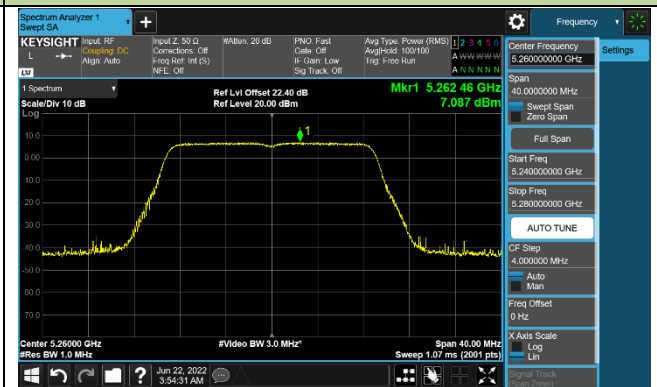

802.11ax-HE160 Power Spectral Density - Ant 0

Channel 50 (5250MHz)

Channel 114 (5570MHz)

802.11a Power Spectral Density - Ant 1

Channel 36 (5180MHz)

Channel 44 (5220MHz)

Channel 48 (5240MHz)

Channel 52 (5260MHz)

Channel 60 (5300MHz)

Channel 64 (5320MHz)

Channel 100 (5500MHz)

Channel 116 (5580MHz)

802.11ac-VHT20 Power Spectral Density - Ant 1

Channel 36 (5180MHz)

Channel 44 (5220MHz)

Channel 48 (5240MHz)

Channel 52 (5260MHz)

Channel 60 (5300MHz)

Channel 64 (5320MHz)

Channel 100 (5500MHz)

Channel 116 (5580MHz)

802.11ac-VHT40 Power Spectral Density - Ant 1

Channel 38 (5190MHz)

Channel 46 (5230MHz)