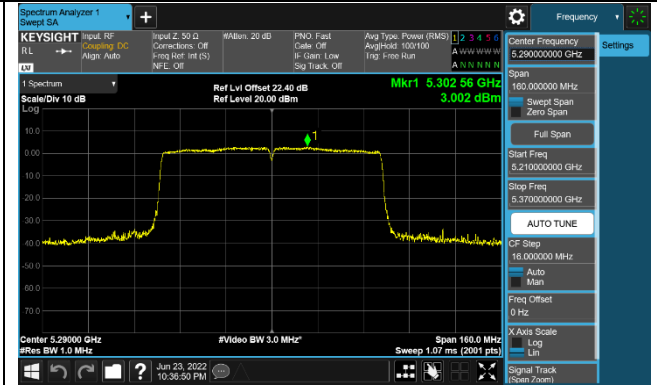

Channel 54 (5270MHz)

Channel 62 (5310MHz)

Channel 102 (5510MHz)

Channel 110 (5550MHz)

Channel 134 (5670MHz)

Channel 142 (5710MHz)

802.11ac-VHT80 Power Spectral Density - Ant 1

Channel 42 (5210MHz)

Channel 58 (5290MHz)

Channel 106 (5530MHz)

Channel 122 (5610MHz)

Channel 138 (5690MHz)

Channel 155 (5775MHz)

802.11ac-VHT160 Power Spectral Density - Ant 1

Channel 50 (5250MHz)

Channel 114 (5570MHz)