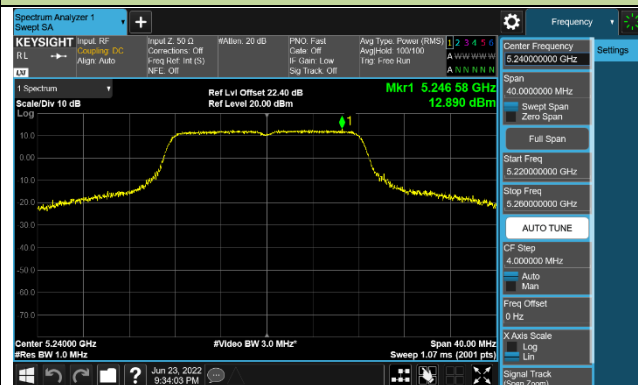

802.11ax-HE160 Power Spectral Density - Ant 0

Channel 50 (5250MHz)

Channel 114 (5570MHz)

802.11a Power Spectral Density - Ant 1

Channel 36 (5180MHz)

Channel 44 (5220MHz)

Channel 48 (5240MHz)

Channel 52 (5260MHz)

Channel 60 (5300MHz)

Channel 64 (5320MHz)

Channel 100 (5500MHz)

Channel 116 (5580MHz)

802.11ac-VHT20 Power Spectral Density - Ant 1

Channel 36 (5180MHz)

Channel 44 (5220MHz)

Channel 48 (5240MHz)