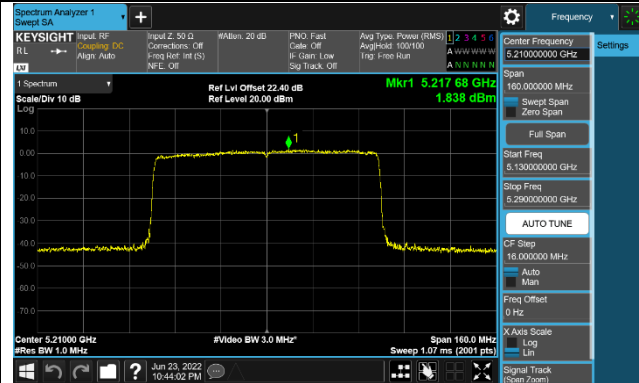

802.11ax-HE40 Power Spectral Density - Ant 0

Channel 38 (5190MHz)

Channel 46 (5230MHz)

Channel 54 (5270MHz)

Channel 62 (5310MHz)

Channel 102 (5510MHz)

Channel 110 (5550MHz)

Channel 134 (5670MHz)

Channel 142 (5710MHz)

802.11ax-HE80 Power Spectral Density - Ant 0

Channel 42 (5210MHz)

Channel 58 (5290MHz)

Channel 106 (5530MHz)

Channel 122 (5610MHz)

Channel 138 (5690MHz)

Channel 155 (5775MHz)