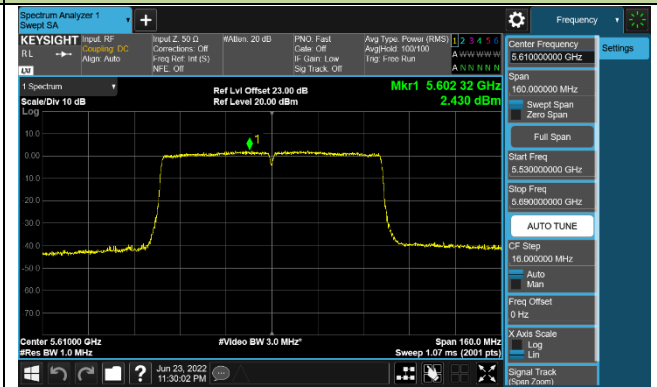

Channel 54 (5270MHz)

Channel 62 (5310MHz)

Channel 102 (5510MHz)

Channel 110 (5550MHz)

Channel 134 (5670MHz)

Channel 142 (5710MHz)

802.11ac-VHT80 Power Spectral Density - Ant 1

Channel 42 (5210MHz)

Channel 58 (5290MHz)

Channel 106 (5530MHz)

Channel 122 (5610MHz)

Channel 138 (5690MHz)

Channel 155 (5775MHz)

802.11ac-VHT160 Power Spectral Density - Ant 1

Channel 50 (5250MHz)

Channel 114 (5570MHz)