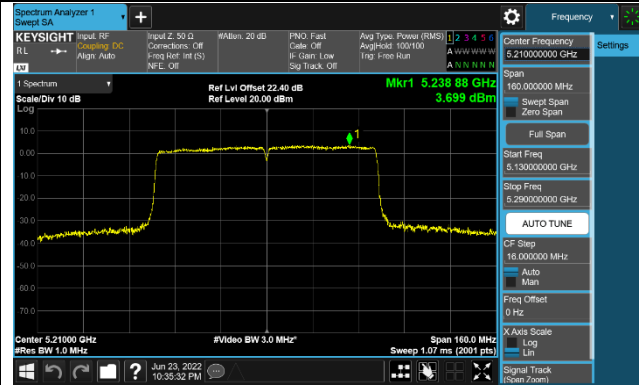

Channel 54 (5270MHz)

Channel 62 (5310MHz)

Channel 102 (5510MHz)

Channel 110 (5550MHz)

Channel 134 (5670MHz)

Channel 142 (5710MHz)

802.11ac-VHT80 Power Spectral Density - Ant 1

Channel 42 (5210MHz)

Channel 58 (5290MHz)

Channel 106 (5530MHz)

Channel 122 (5610MHz)

Channel 138 (5690MHz)

Channel 155 (5775MHz)

802.11ac-VHT160 Power Spectral Density - Ant 1

Channel 50 (5250MHz)

Channel 114 (5570MHz)