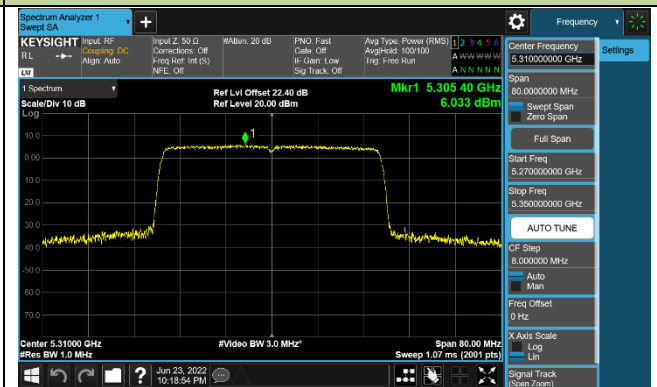

Channel 116 (5580MHz)

802.11ax-HE40 Power Spectral Density - Ant 1

Channel 38 (5190MHz)

Channel 46 (5230MHz)

Channel 54 (5270MHz)

Channel 62 (5310MHz)

Channel 102 (5510MHz)

Channel 110 (5550MHz)

Channel 134 (5670MHz)

Channel 142 (5710MHz)