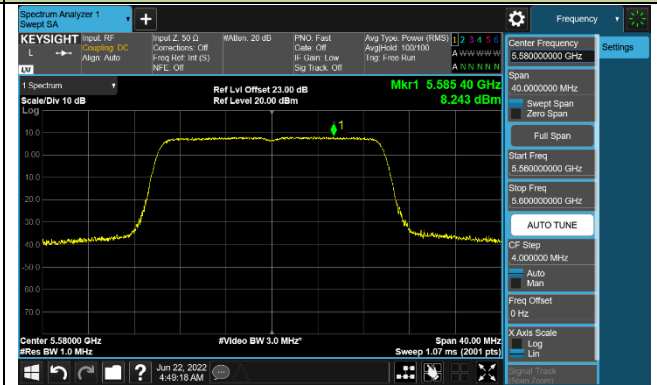

Channel 58 (5290MHz)

Channel 106 (5530MHz)

Channel 122 (5610MHz)

Channel 138 (5690MHz)

Channel 155 (5775MHz)

802.11ac-VHT160 Power Spectral Density - Ant 1

Channel 50 (5250MHz)

Channel 114 (5570MHz)

802.11ax-HE20 Power Spectral Density - Ant 1

Channel 36 (5180MHz)

Channel 44 (5220MHz)

Channel 48 (5240MHz)

Channel 52 (5260MHz)

Channel 60 (5300MHz)

Channel 64 (5320MHz)

Channel 100 (5500MHz)

Channel 116 (5580MHz)

802.11ax-HE40 Power Spectral Density - Ant 1

Channel 38 (5190MHz)

Channel 46 (5230MHz)

Channel 54 (5270MHz)

Channel 62 (5310MHz)

Channel 102 (5510MHz)

Channel 110 (5550MHz)