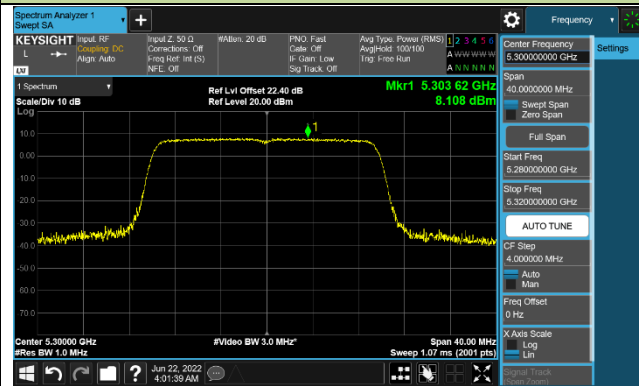

Channel 58 (5290MHz)

Channel 106 (5530MHz)

Channel 122 (5610MHz)

Channel 138 (5690MHz)

Channel 155 (5775MHz)

802.11ac-VHT160 Power Spectral Density - Ant 1

Channel 50 (5250MHz)

Channel 114 (5570MHz)

802.11ax-HE20 Power Spectral Density - Ant 1

Channel 36 (5180MHz)

Channel 44 (5220MHz)

Channel 48 (5240MHz)

Channel 52 (5260MHz)

Channel 60 (5300MHz)

Channel 64 (5320MHz)

Channel 100 (5500MHz)

Channel 116 (5580MHz)

802.11ax-HE40 Power Spectral Density - Ant 1

Channel 38 (5190MHz)

Channel 46 (5230MHz)

Channel 54 (5270MHz)

Channel 62 (5310MHz)

Channel 102 (5510MHz)

Channel 110 (5550MHz)