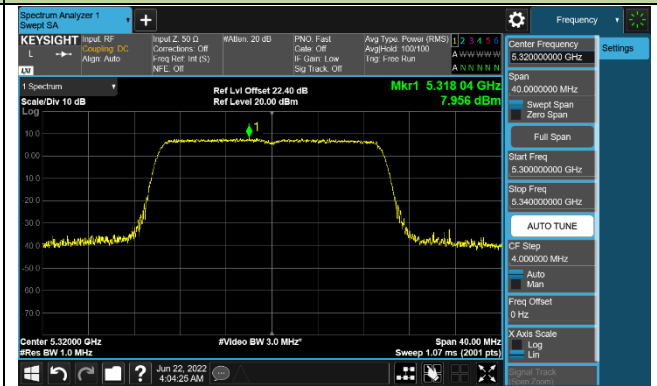

Channel 58 (5290MHz)

Channel 106 (5530MHz)

Channel 122 (5610MHz)

Channel 138 (5690MHz)

Channel 155 (5775MHz)

802.11ac-VHT160 Power Spectral Density - Ant 1

Channel 50 (5250MHz)

Channel 114 (5570MHz)

802.11ax-HE20 Power Spectral Density - Ant 1

Channel 36 (5180MHz)

Channel 44 (5220MHz)

Channel 48 (5240MHz)

Channel 52 (5260MHz)

Channel 60 (5300MHz)

Channel 64 (5320MHz)

Channel 100 (5500MHz)