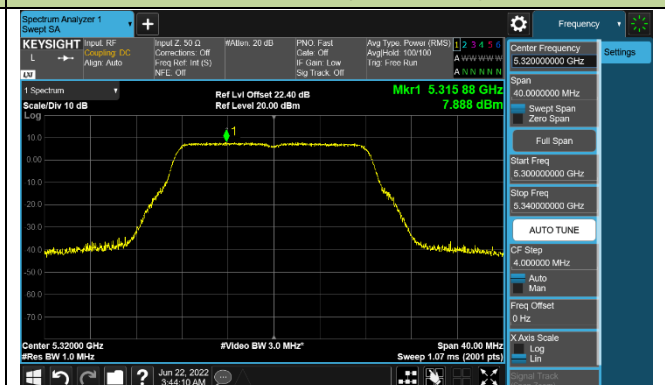

802.11ax-HE160 Power Spectral Density - Ant 0

Channel 50 (5250MHz)

Channel 114 (5570MHz)

802.11a Power Spectral Density - Ant 1

Channel 36 (5180MHz)

Channel 44 (5220MHz)

Channel 48 (5240MHz)

Channel 52 (5260MHz)

Channel 60 (5300MHz)

Channel 64 (5320MHz)

Channel 100 (5500MHz)

Channel 116 (5580MHz)

802.11ac-VHT20 Power Spectral Density - Ant 1

Channel 36 (5180MHz)

Channel 44 (5220MHz)

Channel 48 (5240MHz)