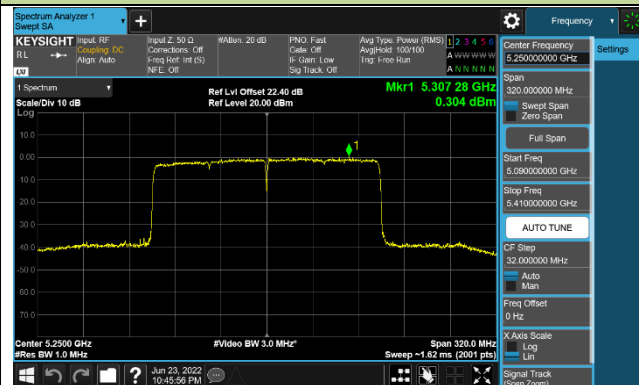

Channel 142 (5710MHz)

802.11ax-HE80 Power Spectral Density - Ant 0

Channel 42 (5210MHz)

Channel 58 (5290MHz)

Channel 106 (5530MHz)

Channel 122 (5610MHz)

Channel 138 (5690MHz)

Channel 155 (5775MHz)

802.11ax-HE160 Power Spectral Density - Ant 0

Channel 50 (5250MHz)

Channel 114 (5570MHz)

802.11a Power Spectral Density - Ant 1

Channel 36 (5180MHz)

Channel 44 (5220MHz)

Channel 48 (5240MHz)

Channel 52 (5260MHz)