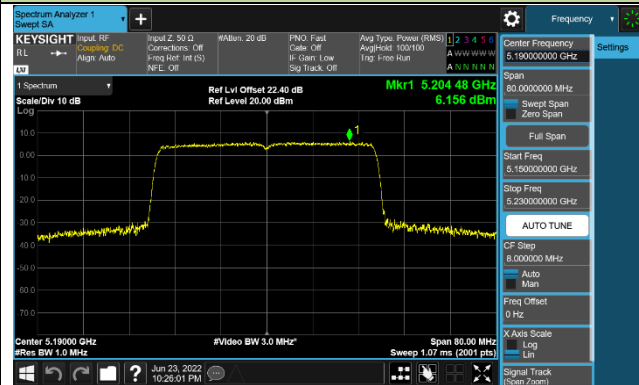

802.11ax-HE40 Power Spectral Density - Ant 0

Channel 38 (5190MHz)

Channel 46 (5230MHz)

Channel 54 (5270MHz)

Channel 62 (5310MHz)

Channel 102 (5510MHz)

Channel 110 (5550MHz)

Channel 134 (5670MHz)

Channel 142 (5710MHz)

802.11ax-HE80 Power Spectral Density - Ant 0

Channel 42 (5210MHz)

Channel 58 (5290MHz)

Channel 106 (5530MHz)

Channel 122 (5610MHz)

Channel 138 (5690MHz)

Channel 155 (5775MHz)