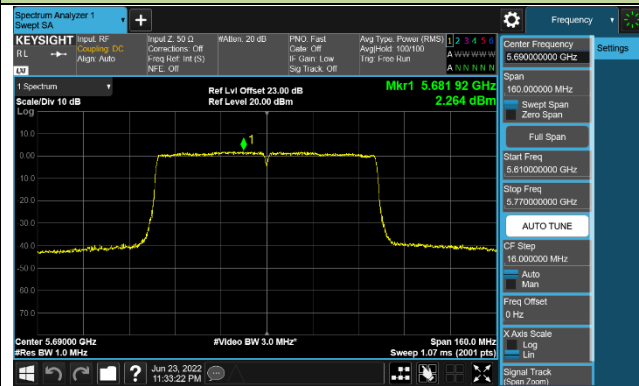

Channel 58 (5290MHz)

Channel 106 (5530MHz)

Channel 122 (5610MHz)

Channel 138 (5690MHz)

Channel 155 (5775MHz)

802.11ac-VHT160 Power Spectral Density - Ant 1

Channel 50 (5250MHz)

Channel 114 (5570MHz)

802.11ax-HE20 Power Spectral Density - Ant 1

Channel 36 (5180MHz)

Channel 44 (5220MHz)

Channel 48 (5240MHz)

Channel 52 (5260MHz)

Channel 60 (5300MHz)

Channel 64 (5320MHz)

Channel 100 (5500MHz)