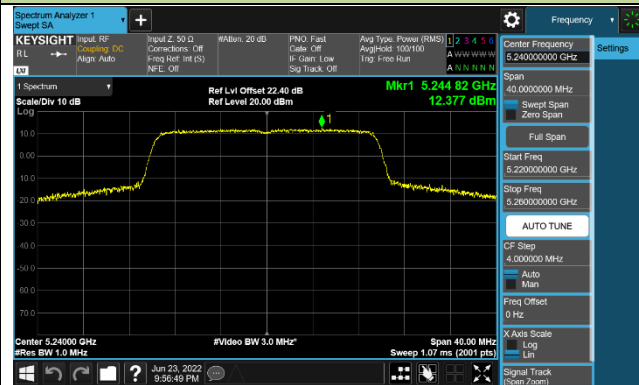

Channel 58 (5290MHz)

Channel 106 (5530MHz)

Channel 122 (5610MHz)

Channel 138 (5690MHz)

Channel 155 (5775MHz)

802.11ac-VHT160 Power Spectral Density - Ant 1

Channel 50 (5250MHz)

Channel 114 (5570MHz)

802.11ax-HE20 Power Spectral Density - Ant 1

Channel 36 (5180MHz)

Channel 44 (5220MHz)

Channel 48 (5240MHz)

Channel 52 (5260MHz)

Channel 60 (5300MHz)

Channel 64 (5320MHz)

Channel 100 (5500MHz)

Channel 134 (5670MHz)

Channel 142 (5710MHz)