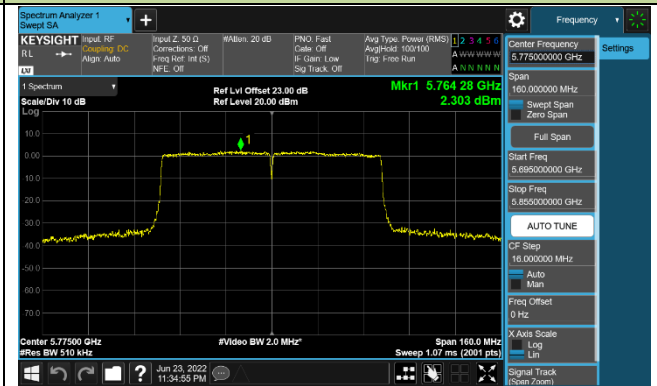

Channel 54 (5270MHz)

Channel 62 (5310MHz)

Channel 102 (5510MHz)

Channel 110 (5550MHz)

Channel 134 (5670MHz)

Channel 142 (5710MHz)

802.11ac-VHT80 Power Spectral Density - Ant 1

Channel 42 (5210MHz)

Channel 58 (5290MHz)

Channel 106 (5530MHz)

Channel 122 (5610MHz)

Channel 138 (5690MHz)

Channel 155 (5775MHz)

802.11ac-VHT160 Power Spectral Density - Ant 1

Channel 50 (5250MHz)

Channel 114 (5570MHz)

802.11ax-HE20 Power Spectral Density - Ant 1

Channel 36 (5180MHz)

Channel 44 (5220MHz)

Channel 48 (5240MHz)

Channel 52 (5260MHz)

Channel 60 (5300MHz)

Channel 64 (5320MHz)

Channel 100 (5500MHz)