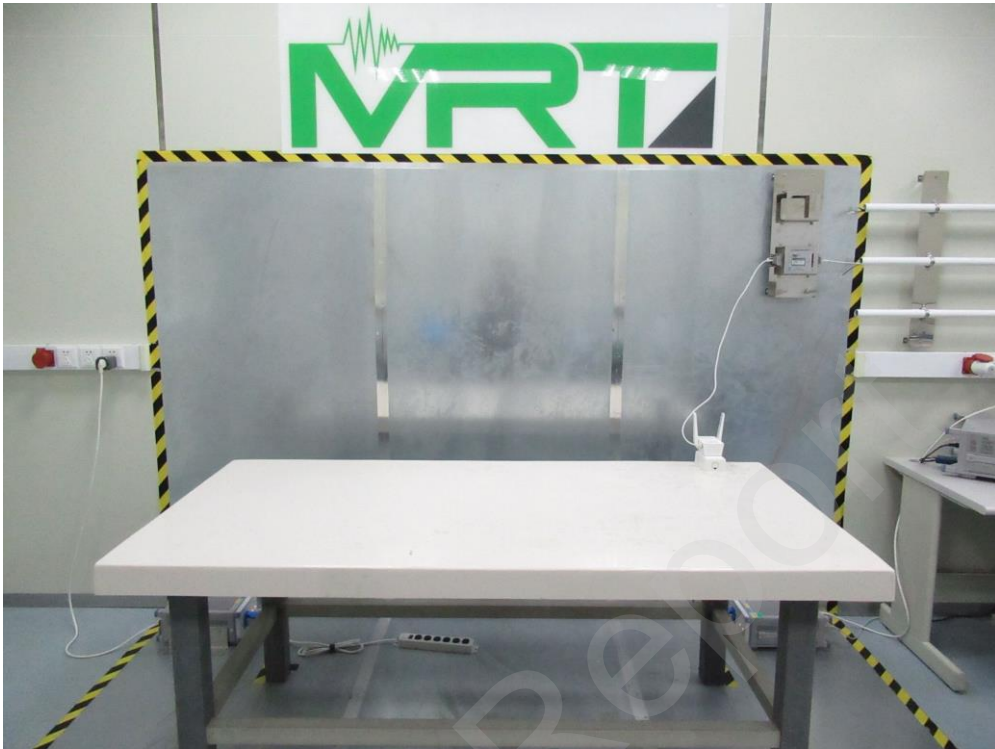

Test Setup Photo

Description: Front View of Conducted Emission Test Setup for Power Port

Description: Back View of Conducted Emission Test Setup for Power Port

Description: Radiated Spurious Emission Test Setup for Below 1GHz

Description: Radiated Spurious Emission Test Setup for Above 1GHz

Description: Conducted Test Setup

Description: DFS Test Setup