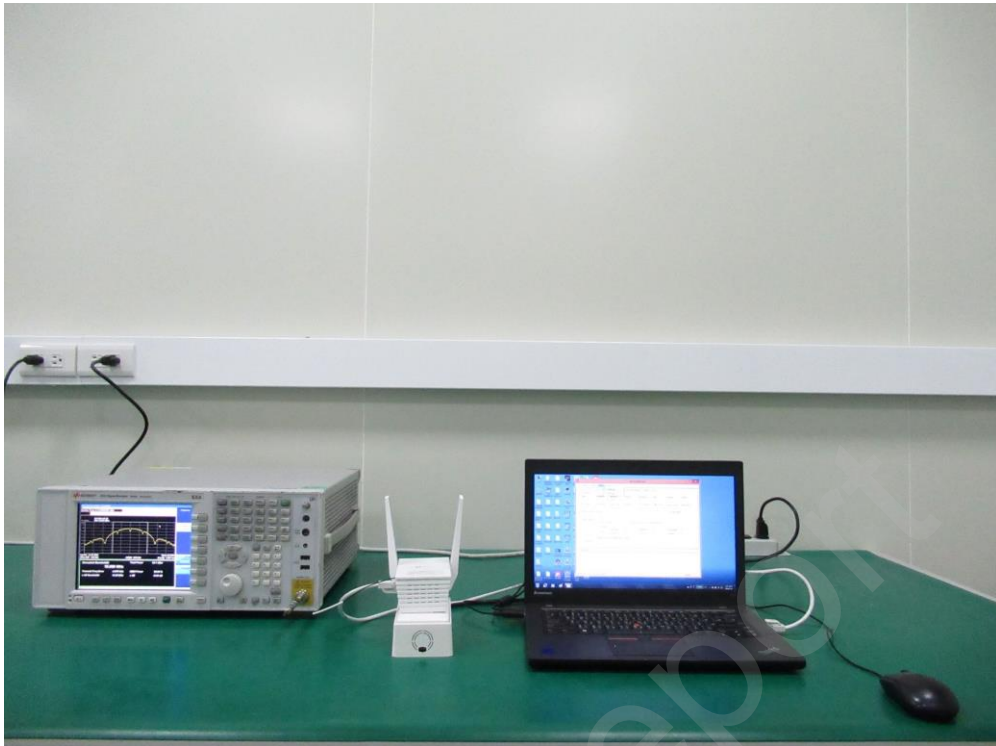

Test Setup Photo

Description: Front View of Conducted Emission Test Setup for Power Port

Description: Back View of Conducted Emission Test Setup for Power Port

Description: Radiated Spurious Emission Test Setup for Below 1GHz

Description: Radiated Spurious Emission Test Setup for Above 1GHz

Description: Conducted Test Setup

Description: DFS Test Setup