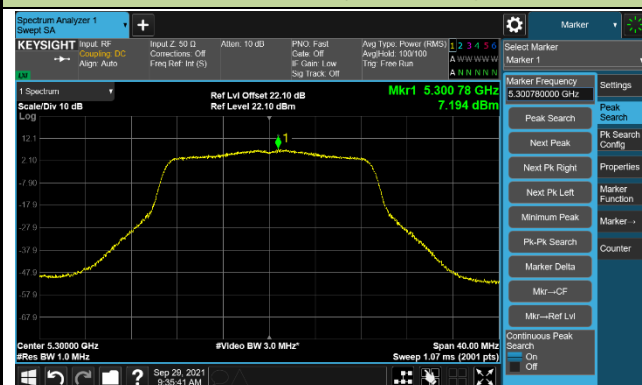

Channel 149 (5745MHz)

Channel 157 (5785MHz)

Channel 165 (5825MHz)

802.11ac-VHT20 Power Spectral Density – Ant 1

Channel 36 (5180MHz)

Channel 44 (5220MHz)

Channel 48 (5240MHz)

Channel 52 (5260MHz)

Channel 60 (5300MHz)

Channel 64 (5320MHz)

Channel 100 (5500MHz)

Channel 116 (5580MHz)

802.11ac-VHT20 Power Spectral Density – Ant 1

Channel 140 (5700MHz)

Channel 144 (5720MHz)

Channel 149 (5745MHz)