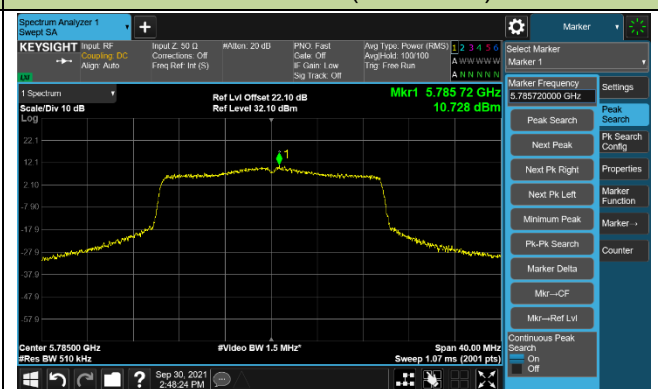

802.11ax-HE20 Power Spectral Density – Ant 1

Channel 36 (5180MHz)

Channel 44 (5220MHz)

Channel 48 (5240MHz)

Channel 52 (5260MHz)

Channel 60 (5300MHz)

Channel 64 (5320MHz)

Channel 100 (5500MHz)

Channel 116 (5580MHz)

802.11ax-HE20 Power Spectral Density – Ant 1

Channel 140 (5700MHz)

Channel 144 (5720MHz)

Channel 149 (5745MHz)

Channel 157 (5785MHz)

Channel 165 (5825MHz)