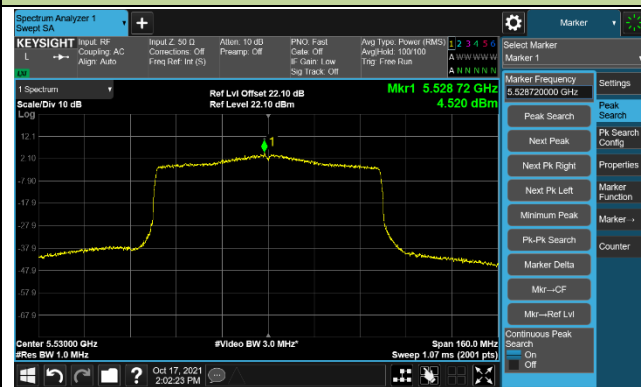

Channel 142 (5710MHz)

802.11ax-HE40 Power Spectral Density – Ant 0

802.11ax-HE80 Power Spectral Density – Ant 0

Channel 42 (5210MHz)

Channel 58 (5290MHz)

Channel 106 (5530MHz)

Channel 122 (5610MHz)

Channel 138 (5690MHz)

Channel 155 (5775MHz)

802.11ax-HE160 Power Spectral Density – Ant 0

Channel 50 (5250MHz)

Channel 114 (5570MHz)

802.11a Power Spectral Density – Ant 1

Channel 36 (5180MHz)

Channel 44 (5220MHz)

Channel 48 (5240MHz)