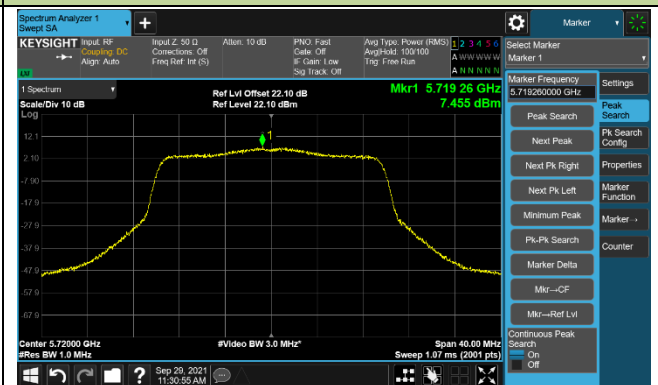

802.11ax-HE20 Power Spectral Density – Ant 1

Channel 36 (5180MHz)

Channel 44 (5220MHz)

Channel 48 (5240MHz)

Channel 52 (5260MHz)

Channel 60 (5300MHz)

Channel 64 (5320MHz)

Channel 100 (5500MHz)

Channel 116 (5580MHz)

802.11ax-HE20 Power Spectral Density – Ant 1

Channel 140 (5700MHz)

Channel 144 (5720MHz)

Channel 149 (5745MHz)

Channel 157 (5785MHz)

Channel 165 (5825MHz)