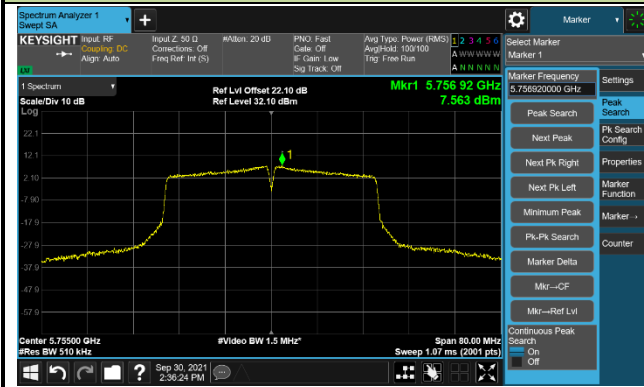

Channel 110 (5550MHz)

Channel 134 (5670MHz)

Channel 142 (5710MHz)

802.11ac-VHT40 Power Spectral Density – Ant 1

Channel 151 (5755MHz)

Channel 159 (5795MHz)

802.11ac-VHT80 Power Spectral Density – Ant 1

Channel 42 (5210MHz)

Channel 58 (5290MHz)

Channel 106 (5530MHz)

Channel 122 (5610MHz)

Channel 138 (5690MHz)

Channel 155 (5775MHz)

802.11ac-VHT160 Power Spectral Density – Ant 1

Channel 50 (5250MHz)

Channel 114 (5570MHz)