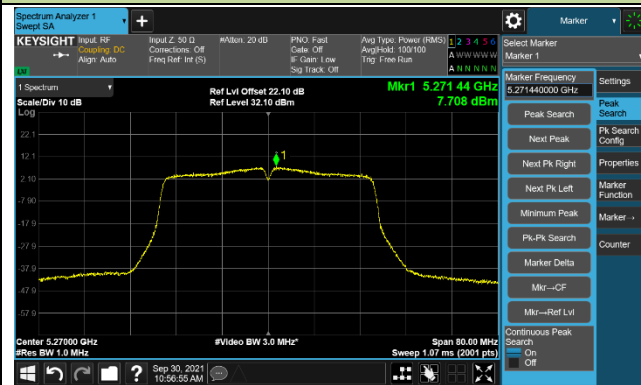

Channel 157 (5785MHz)

Channel 165 (5825MHz)

802.11ac-VHT40 Power Spectral Density – Ant 1

Channel 38 (5190MHz)

Channel 46 (5230MHz)

Channel 54 (5270MHz)

Channel 62 (5310MHz)

Channel 102 (5510MHz)

Channel 110 (5550MHz)

Channel 134 (5670MHz)

Channel 142 (5710MHz)

802.11ac-VHT40 Power Spectral Density – Ant 1

Channel 151 (5755MHz)

Channel 159 (5795MHz)

802.11ac-VHT80 Power Spectral Density – Ant 1

Channel 42 (5210MHz)