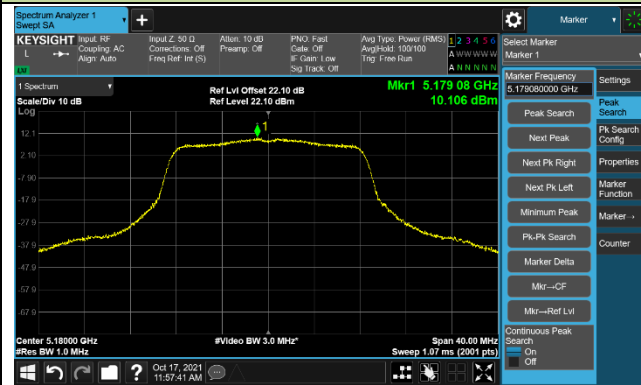

Channel 155 (5775MHz)

802.11ax-HE160 Power Spectral Density – Ant 0

Channel 50 (5250MHz)

Channel 114 (5570MHz)

802.11a Power Spectral Density – Ant 1

Channel 36 (5180MHz)

Channel 44 (5220MHz)

Channel 48 (5240MHz)

Channel 52 (5260MHz)

Channel 60 (5300MHz)

Channel 64 (5320MHz)

Channel 100 (5500MHz)

Channel 116 (5580MHz)

802.11a Power Spectral Density – Ant 1

Channel 140 (5700MHz)

Channel 144 (5720MHz)