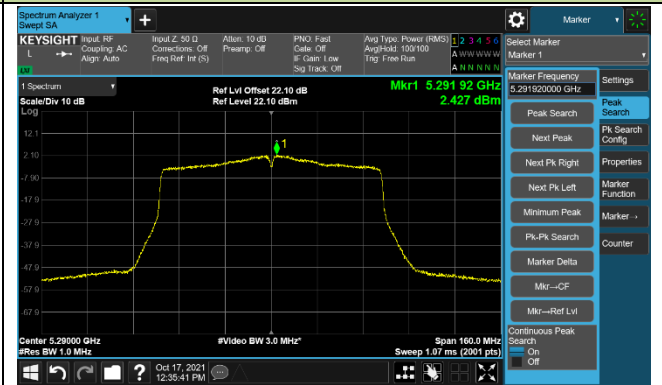

Channel 110 (5550MHz)

Channel 134 (5670MHz)

Channel 142 (5710MHz)

802.11ac-VHT40 Power Spectral Density – Ant 1

Channel 151 (5755MHz)

Channel 159 (5795MHz)

802.11ac-VHT80 Power Spectral Density – Ant 1

Channel 42 (5210MHz)

Channel 58 (5290MHz)

Channel 106 (5530MHz)

Channel 122 (5610MHz)

Channel 138 (5690MHz)

Channel 155 (5775MHz)

802.11ac-VHT160 Power Spectral Density – Ant 1

Channel 50 (5250MHz)

Channel 114 (5570MHz)