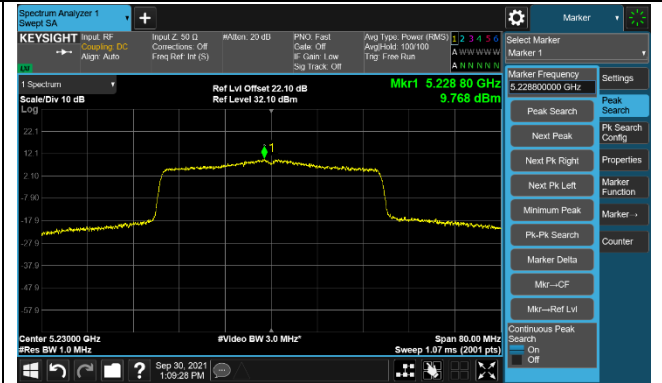

802.11ax-HE40 Power Spectral Density – Ant 0

Channel 38 (5190MHz)

Channel 46 (5230MHz)

Channel 54 (5270MHz)

Channel 62 (5310MHz)

Channel 102 (5510MHz)

Channel 110 (5550MHz)

Channel 134 (5670MHz)

Channel 142 (5710MHz)

802.11ax-HE40 Power Spectral Density – Ant 0

802.11ax-HE80 Power Spectral Density – Ant 0

Channel 42 (5210MHz)

Channel 58 (5290MHz)

Channel 106 (5530MHz)

Channel 122 (5610MHz)

Channel 138 (5690MHz)