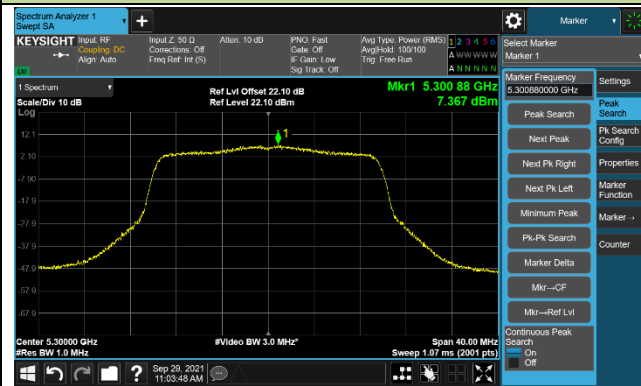

Channel 58 (5290MHz)

Channel 106 (5530MHz)

Channel 122 (5610MHz)

Channel 138 (5690MHz)

Channel 155 (5775MHz)

802.11ac-VHT160 Power Spectral Density – Ant 1

Channel 50 (5250MHz)

Channel 114 (5570MHz)

802.11ax-HE20 Power Spectral Density – Ant 1

Channel 36 (5180MHz)

Channel 44 (5220MHz)

Channel 48 (5240MHz)

Channel 52 (5260MHz)

Channel 60 (5300MHz)

Channel 64 (5320MHz)

Channel 100 (5500MHz)

Channel 116 (5580MHz)

802.11ax-HE20 Power Spectral Density – Ant 1

Channel 140 (5700MHz)

Channel 144 (5720MHz)

Channel 149 (5745MHz)

Channel 157 (5785MHz)

Channel 165 (5825MHz)