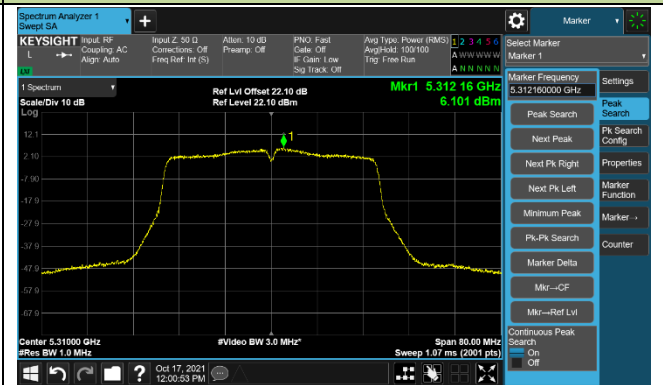

Channel 157 (5785MHz)

Channel 165 (5825MHz)

802.11ac-VHT40 Power Spectral Density – Ant 1

Channel 38 (5190MHz)

Channel 46 (5230MHz)

Channel 54 (5270MHz)

Channel 62 (5310MHz)

Channel 102 (5510MHz)

Channel 110 (5550MHz)

Channel 134 (5670MHz)

Channel 142 (5710MHz)

802.11ac-VHT40 Power Spectral Density – Ant 1

Channel 151 (5755MHz)

Channel 159 (5795MHz)

802.11ac-VHT80 Power Spectral Density – Ant 1

Channel 42 (5210MHz)