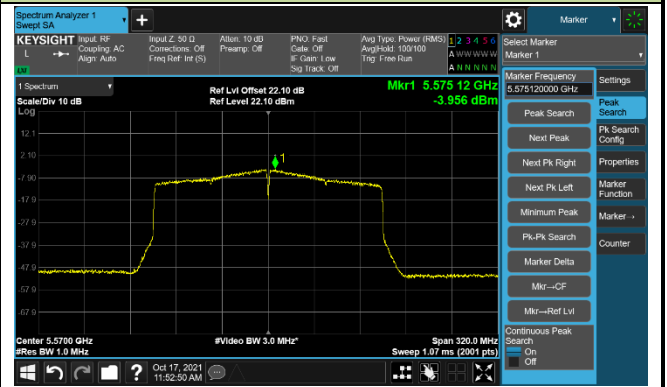

Channel 155 (5775MHz)

802.11ax-HE160 Power Spectral Density – Ant 0

Channel 50 (5250MHz)

Channel 114 (5570MHz)

802.11a Power Spectral Density – Ant 1

Channel 36 (5180MHz)

Channel 44 (5220MHz)

Channel 48 (5240MHz)

Channel 52 (5260MHz)

Channel 60 (5300MHz)

Channel 64 (5320MHz)

Channel 100 (5500MHz)

Channel 116 (5580MHz)

802.11a Power Spectral Density – Ant 1

Channel 140 (5700MHz)

Channel 144 (5720MHz)