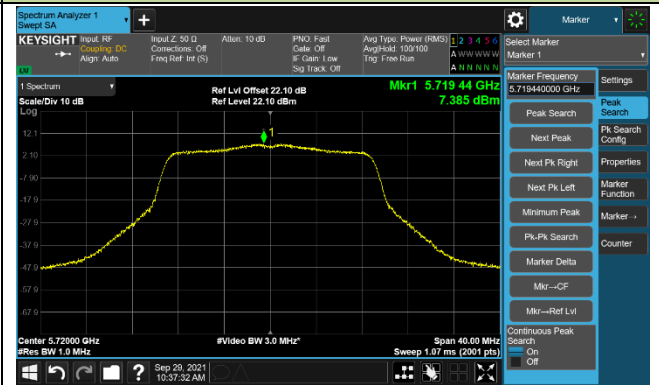

Channel 149 (5745MHz)

Channel 157 (5785MHz)

Channel 165 (5825MHz)

802.11ac-VHT20 Power Spectral Density – Ant 1

Channel 36 (5180MHz)

Channel 44 (5220MHz)

Channel 48 (5240MHz)

Channel 52 (5260MHz)

Channel 60 (5300MHz)

Channel 64 (5320MHz)

Channel 100 (5500MHz)

Channel 116 (5580MHz)

802.11ac-VHT20 Power Spectral Density – Ant 1

Channel 140 (5700MHz)

Channel 144 (5720MHz)

Channel 149 (5745MHz)

Channel 157 (5785MHz)

Channel 165 (5825MHz)

802.11ac-VHT40 Power Spectral Density – Ant 1

Channel 38 (5190MHz)

Channel 46 (5230MHz)

Channel 54 (5270MHz)

Channel 62 (5310MHz)

Channel 102 (5510MHz)