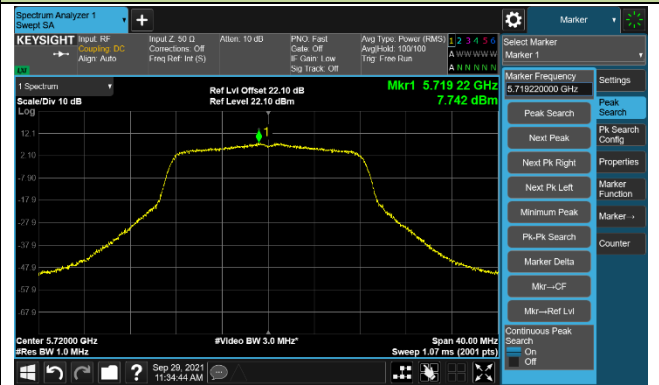

Channel 52 (5260MHz)

Channel 60 (5300MHz)

Channel 64 (5320MHz)

Channel 100 (5500MHz)

Channel 116 (5580MHz)

802.11a Power Spectral Density – Ant 1

Channel 140 (5700MHz)

Channel 144 (5720MHz)

Channel 149 (5745MHz)

Channel 157 (5785MHz)

Channel 165 (5825MHz)

802.11ac-VHT20 Power Spectral Density – Ant 1

Channel 36 (5180MHz)

Channel 44 (5220MHz)

Channel 48 (5240MHz)

Channel 52 (5260MHz)