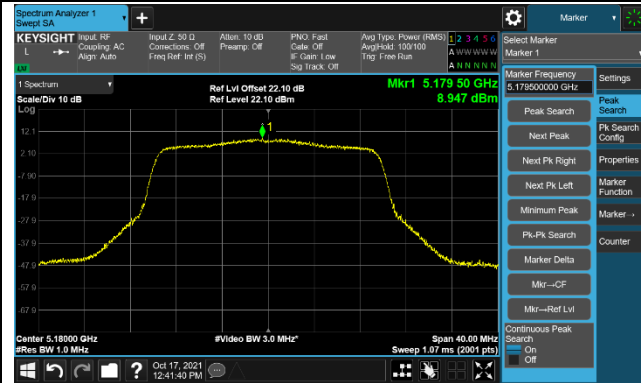

Channel 110 (5550MHz)

Channel 134 (5670MHz)

Channel 142 (5710MHz)

802.11ac-VHT40 Power Spectral Density – Ant 1

Channel 151 (5755MHz)

Channel 159 (5795MHz)

802.11ac-VHT80 Power Spectral Density – Ant 1

Channel 42 (5210MHz)

Channel 58 (5290MHz)

Channel 106 (5530MHz)

Channel 122 (5610MHz)

Channel 138 (5690MHz)

Channel 155 (5775MHz)

802.11ac-VHT160 Power Spectral Density – Ant 1

Channel 50 (5250MHz)

Channel 114 (5570MHz)

802.11ax-HE20 Power Spectral Density – Ant 1

Channel 36 (5180MHz)

Channel 44 (5220MHz)

Channel 48 (5240MHz)

Channel 52 (5260MHz)

Channel 60 (5300MHz)

Channel 64 (5320MHz)

Channel 100 (5500MHz)