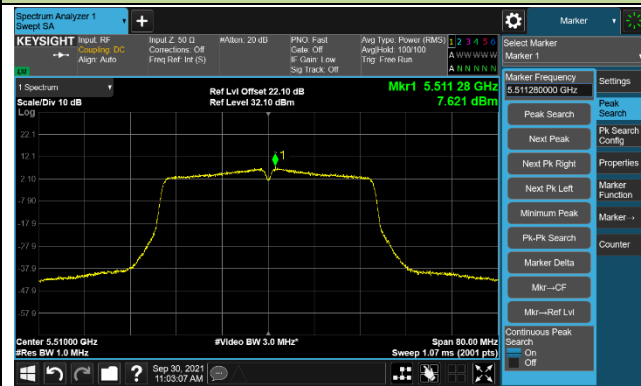

Channel 157 (5785MHz)

Channel 165 (5825MHz)

802.11ac-VHT40 Power Spectral Density – Ant 1

Channel 38 (5190MHz)

Channel 46 (5230MHz)

Channel 54 (5270MHz)

Channel 62 (5310MHz)

Channel 102 (5510MHz)

Channel 110 (5550MHz)

Channel 134 (5670MHz)

Channel 142 (5710MHz)

802.11ac-VHT40 Power Spectral Density – Ant 1

Channel 151 (5755MHz)

Channel 159 (5795MHz)

802.11ac-VHT80 Power Spectral Density – Ant 1

Channel 42 (5210MHz)