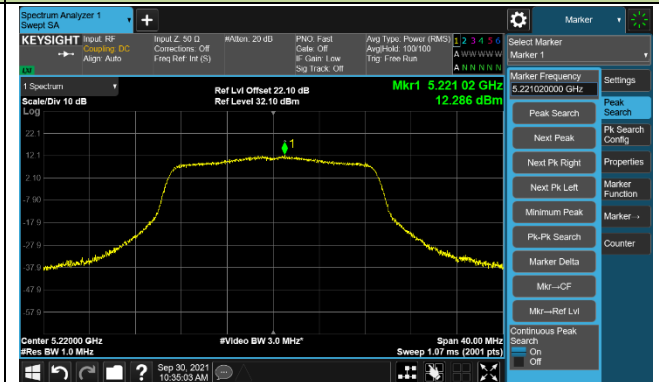

Channel 149 (5745MHz)

Channel 157 (5785MHz)

Channel 165 (5825MHz)

802.11ac-VHT20 Power Spectral Density – Ant 1

Channel 36 (5180MHz)

Channel 44 (5220MHz)

Channel 48 (5240MHz)

Channel 52 (5260MHz)

Channel 60 (5300MHz)

Channel 64 (5320MHz)

Channel 100 (5500MHz)

Channel 116 (5580MHz)

802.11ac-VHT20 Power Spectral Density – Ant 1

Channel 140 (5700MHz)

Channel 144 (5720MHz)

Channel 149 (5745MHz)