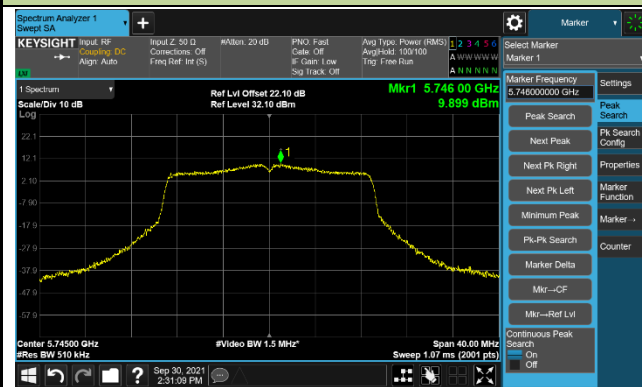

Channel 60 (5300MHz)

Channel 64 (5320MHz)

Channel 100 (5500MHz)

Channel 116 (5580MHz)

802.11ac-VHT20 Power Spectral Density – Ant 1

Channel 140 (5700MHz)

Channel 144 (5720MHz)

Channel 149 (5745MHz)