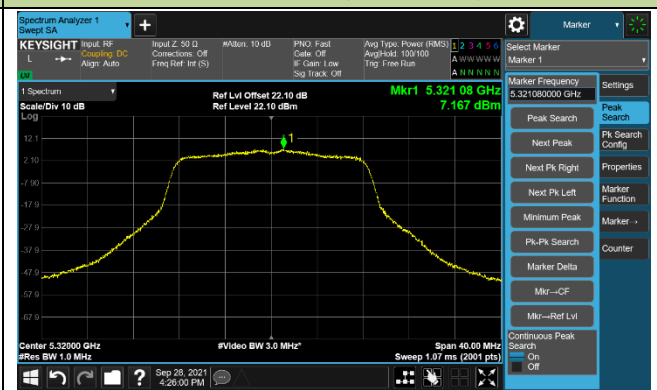

Channel 64 (5320MHz)