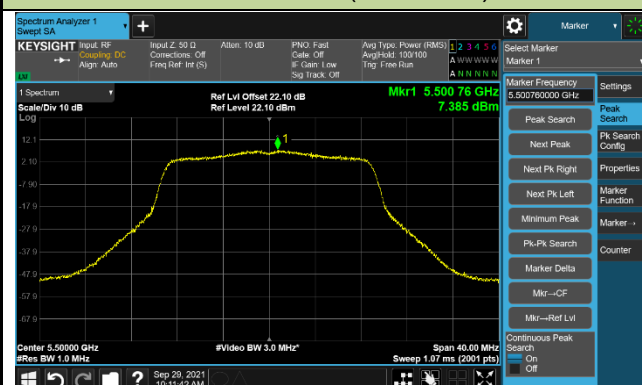

Channel 149 (5745MHz)

Channel 157 (5785MHz)

Channel 165 (5825MHz)

802.11ac-VHT20 Power Spectral Density – Ant 1

Channel 36 (5180MHz)

Channel 44 (5220MHz)

Channel 48 (5240MHz)

Channel 52 (5260MHz)

Channel 60 (5300MHz)

Channel 64 (5320MHz)

Channel 100 (5500MHz)

Channel 116 (5580MHz)

802.11ac-VHT20 Power Spectral Density – Ant 1

Channel 140 (5700MHz)

Channel 144 (5720MHz)

Channel 149 (5745MHz)