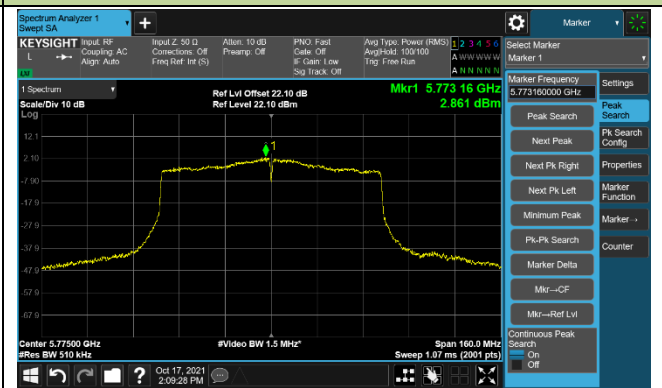

Channel 110 (5550MHz)

Channel 134 (5670MHz)

Channel 142 (5710MHz)

802.11ac-VHT40 Power Spectral Density – Ant 1

Channel 151 (5755MHz)

Channel 159 (5795MHz)

802.11ac-VHT80 Power Spectral Density – Ant 1

Channel 42 (5210MHz)

Channel 58 (5290MHz)

Channel 106 (5530MHz)

Channel 122 (5610MHz)

Channel 138 (5690MHz)

Channel 155 (5775MHz)

802.11ac-VHT160 Power Spectral Density – Ant 1

Channel 50 (5250MHz)

Channel 114 (5570MHz)

802.11ax-HE20 Power Spectral Density – Ant 1

Channel 36 (5180MHz)

Channel 44 (5220MHz)

Channel 48 (5240MHz)

Channel 52 (5260MHz)

Channel 60 (5300MHz)

Channel 64 (5320MHz)

Channel 100 (5500MHz)