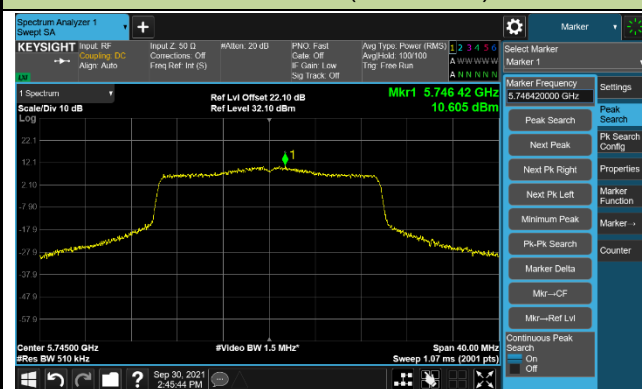

Channel 116 (5580MHz)

802.11ax-HE20 Power Spectral Density – Ant 1

Channel 140 (5700MHz)

Channel 144 (5720MHz)

Channel 149 (5745MHz)

Channel 157 (5785MHz)

Channel 165 (5825MHz)