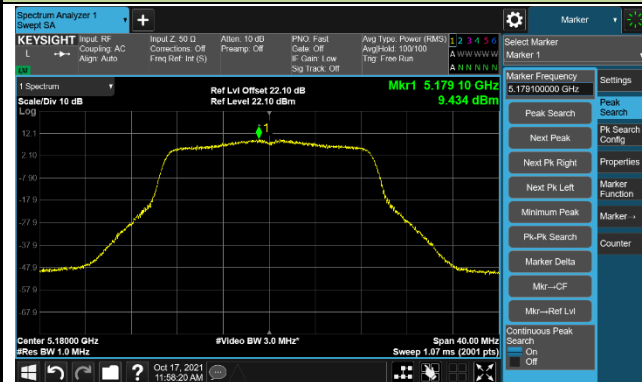

Channel 149 (5745MHz)

Channel 157 (5785MHz)

Channel 165 (5825MHz)

802.11ac-VHT20 Power Spectral Density – Ant 1

Channel 36 (5180MHz)

Channel 44 (5220MHz)

Channel 48 (5240MHz)

Channel 52 (5260MHz)

Channel 60 (5300MHz)

Channel 64 (5320MHz)

Channel 100 (5500MHz)

Channel 116 (5580MHz)

802.11ac-VHT20 Power Spectral Density – Ant 1

Channel 140 (5700MHz)

Channel 144 (5720MHz)

Channel 149 (5745MHz)