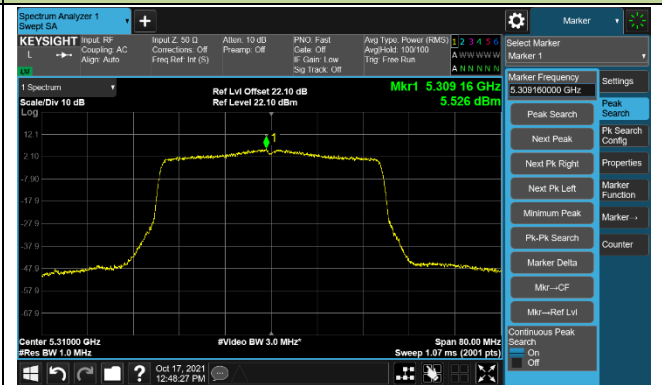

802.11ax-HE40 Power Spectral Density – Ant 0

Channel 38 (5190MHz)

Channel 46 (5230MHz)

Channel 54 (5270MHz)

Channel 62 (5310MHz)

Channel 102 (5510MHz)

Channel 110 (5550MHz)

Channel 134 (5670MHz)

Channel 142 (5710MHz)

802.11ax-HE40 Power Spectral Density – Ant 0

802.11ax-HE80 Power Spectral Density – Ant 0

Channel 42 (5210MHz)

Channel 58 (5290MHz)

Channel 106 (5530MHz)

Channel 122 (5610MHz)

Channel 138 (5690MHz)