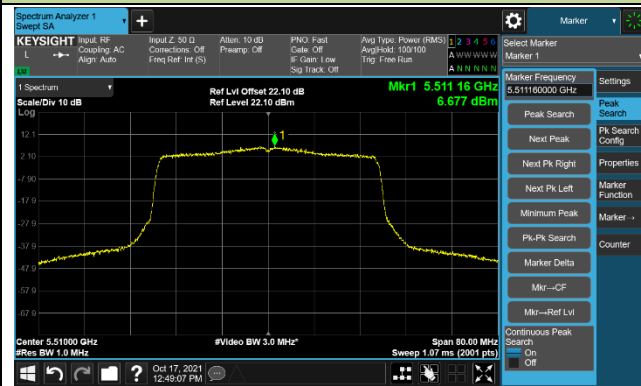

802.11ax-HE40 Power Spectral Density – Ant 0

Channel 38 (5190MHz)

Channel 46 (5230MHz)

Channel 54 (5270MHz)

Channel 62 (5310MHz)

Channel 102 (5510MHz)

Channel 110 (5550MHz)

Channel 134 (5670MHz)

Channel 142 (5710MHz)

802.11ax-HE40 Power Spectral Density – Ant 0

802.11ax-HE80 Power Spectral Density – Ant 0

Channel 42 (5210MHz)

Channel 58 (5290MHz)

Channel 106 (5530MHz)

Channel 122 (5610MHz)

Channel 138 (5690MHz)