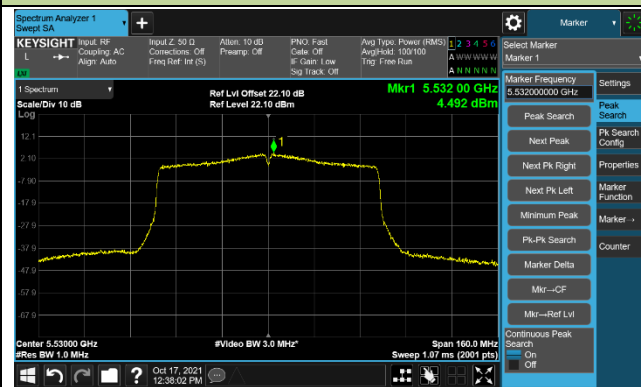

Channel 110 (5550MHz)

Channel 134 (5670MHz)

Channel 142 (5710MHz)

802.11ac-VHT40 Power Spectral Density – Ant 1

Channel 151 (5755MHz)

Channel 159 (5795MHz)

802.11ac-VHT80 Power Spectral Density – Ant 1

Channel 42 (5210MHz)

Channel 58 (5290MHz)

Channel 106 (5530MHz)

Channel 122 (5610MHz)

Channel 138 (5690MHz)

Channel 155 (5775MHz)

802.11ac-VHT160 Power Spectral Density – Ant 1

Channel 50 (5250MHz)

Channel 114 (5570MHz)