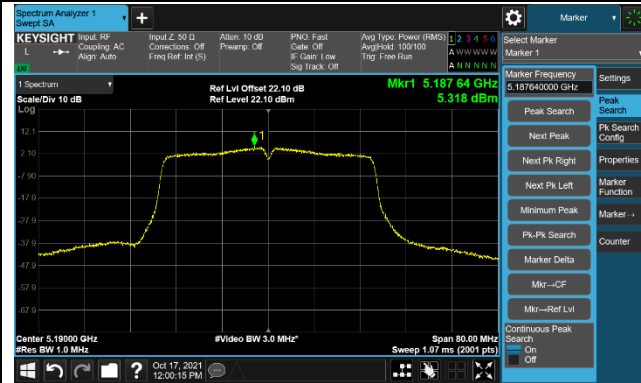

Channel 157 (5785MHz)

Channel 165 (5825MHz)

802.11ac-VHT40 Power Spectral Density – Ant 1

Channel 38 (5190MHz)

Channel 46 (5230MHz)

Channel 54 (5270MHz)

Channel 62 (5310MHz)

Channel 102 (5510MHz)

Channel 110 (5550MHz)

Channel 134 (5670MHz)

Channel 142 (5710MHz)

802.11ac-VHT40 Power Spectral Density – Ant 1

Channel 151 (5755MHz)

Channel 159 (5795MHz)

802.11ac-VHT80 Power Spectral Density – Ant 1

Channel 42 (5210MHz)