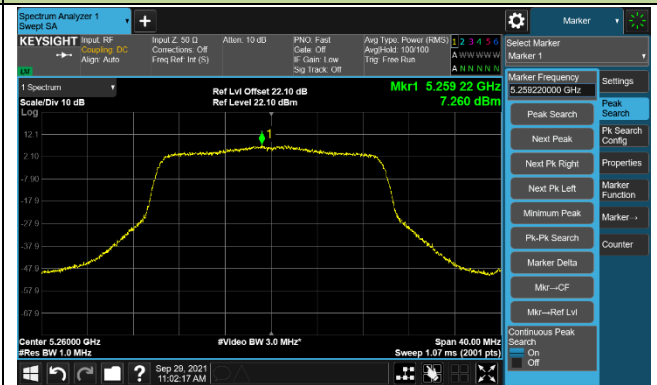

Channel 58 (5290MHz)

Channel 106 (5530MHz)

Channel 122 (5610MHz)

Channel 138 (5690MHz)

Channel 155 (5775MHz)

802.11ac-VHT160 Power Spectral Density – Ant 1

Channel 50 (5250MHz)

Channel 114 (5570MHz)

802.11ax-HE20 Power Spectral Density – Ant 1

Channel 36 (5180MHz)

Channel 44 (5220MHz)

Channel 48 (5240MHz)

Channel 52 (5260MHz)

Channel 60 (5300MHz)

Channel 64 (5320MHz)

Channel 100 (5500MHz)

Channel 116 (5580MHz)

802.11ax-HE20 Power Spectral Density – Ant 1

Channel 140 (5700MHz)

Channel 144 (5720MHz)

Channel 149 (5745MHz)

Channel 157 (5785MHz)

Channel 165 (5825MHz)