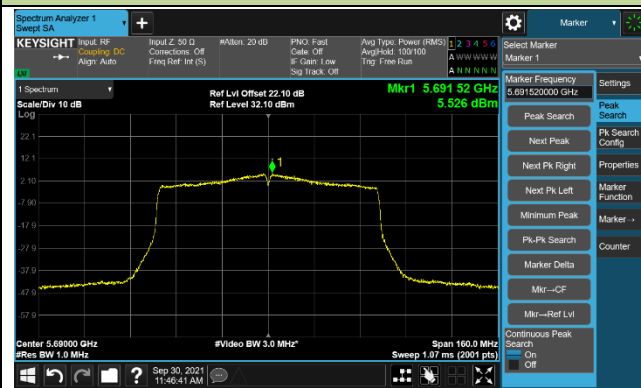

Channel 110 (5550MHz)

Channel 134 (5670MHz)

Channel 142 (5710MHz)

802.11ac-VHT40 Power Spectral Density – Ant 1

Channel 151 (5755MHz)

Channel 159 (5795MHz)

802.11ac-VHT80 Power Spectral Density – Ant 1

Channel 42 (5210MHz)

Channel 58 (5290MHz)

Channel 106 (5530MHz)

Channel 122 (5610MHz)

Channel 138 (5690MHz)

Channel 155 (5775MHz)

802.11ac-VHT160 Power Spectral Density – Ant 1

Channel 50 (5250MHz)

Channel 114 (5570MHz)

802.11ax-HE20 Power Spectral Density – Ant 1

Channel 36 (5180MHz)

Channel 44 (5220MHz)

Channel 48 (5240MHz)

Channel 52 (5260MHz)

Channel 60 (5300MHz)

Channel 64 (5320MHz)

Channel 100 (5500MHz)