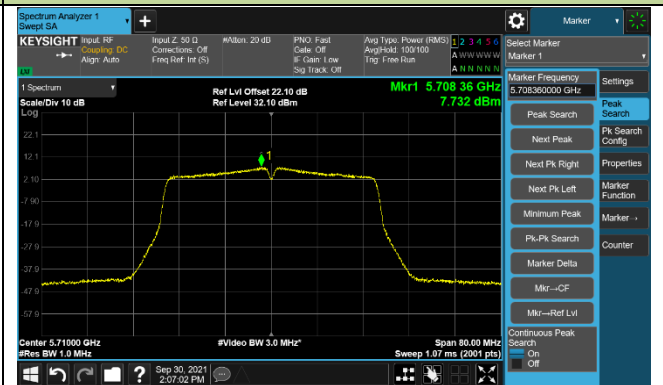

Channel 157 (5785MHz)

Channel 165 (5825MHz)

802.11ac-VHT40 Power Spectral Density – Ant 1

Channel 38 (5190MHz)

Channel 46 (5230MHz)

Channel 54 (5270MHz)

Channel 62 (5310MHz)

Channel 102 (5510MHz)

Channel 110 (5550MHz)

Channel 134 (5670MHz)

Channel 142 (5710MHz)

802.11ac-VHT40 Power Spectral Density – Ant 1

Channel 151 (5755MHz)

Channel 159 (5795MHz)

802.11ac-VHT80 Power Spectral Density – Ant 1

Channel 42 (5210MHz)