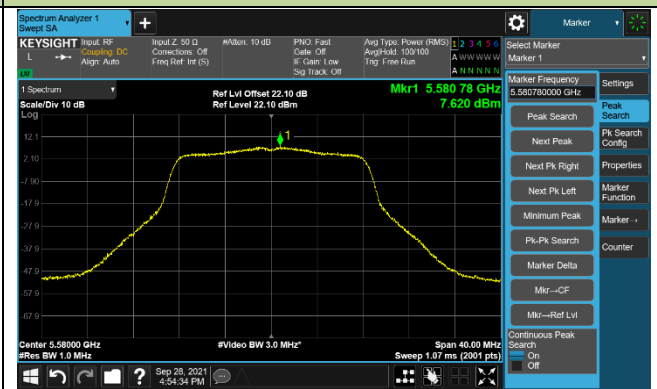

Channel 52 (5260MHz)

Channel 60 (5300MHz)

Channel 64 (5320MHz)

Channel 100 (5500MHz)

Channel 116 (5580MHz)

802.11a Power Spectral Density – Ant 1

Channel 140 (5700MHz)

Channel 144 (5720MHz)

Channel 149 (5745MHz)

Channel 157 (5785MHz)

Channel 165 (5825MHz)

802.11ac-VHT20 Power Spectral Density – Ant 1

Channel 36 (5180MHz)

Channel 44 (5220MHz)

Channel 48 (5240MHz)

Channel 52 (5260MHz)