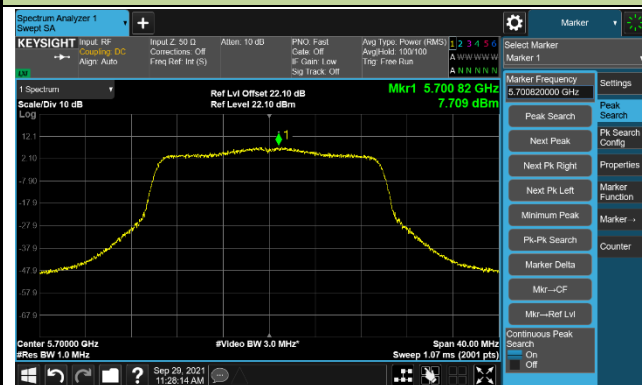

Channel 58 (5290MHz)

Channel 106 (5530MHz)

Channel 122 (5610MHz)

Channel 138 (5690MHz)

Channel 155 (5775MHz)

802.11ac-VHT160 Power Spectral Density – Ant 1

Channel 50 (5250MHz)

Channel 114 (5570MHz)

802.11ax-HE20 Power Spectral Density – Ant 1

Channel 36 (5180MHz)

Channel 44 (5220MHz)

Channel 48 (5240MHz)

Channel 52 (5260MHz)

Channel 60 (5300MHz)

Channel 64 (5320MHz)

Channel 100 (5500MHz)

Channel 116 (5580MHz)

802.11ax-HE20 Power Spectral Density – Ant 1

Channel 140 (5700MHz)

Channel 144 (5720MHz)

Channel 149 (5745MHz)

Channel 157 (5785MHz)

Channel 165 (5825MHz)