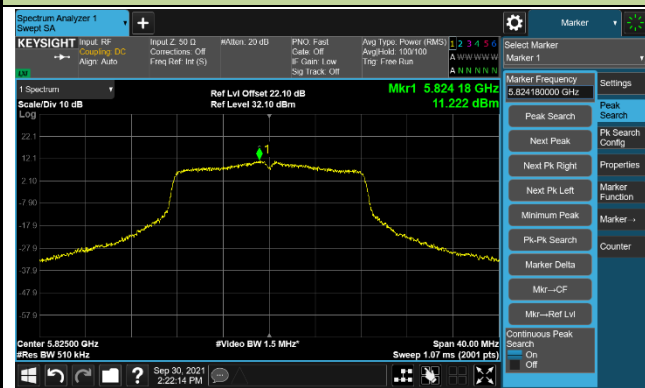

Channel 52 (5260MHz)

Channel 60 (5300MHz)

Channel 64 (5320MHz)

Channel 100 (5500MHz)

Channel 116 (5580MHz)

802.11a Power Spectral Density – Ant 1

Channel 140 (5700MHz)

Channel 144 (5720MHz)

Channel 149 (5745MHz)

Channel 157 (5785MHz)

Channel 165 (5825MHz)

802.11ac-VHT20 Power Spectral Density – Ant 1

Channel 36 (5180MHz)

Channel 44 (5220MHz)

Channel 48 (5240MHz)

Channel 52 (5260MHz)