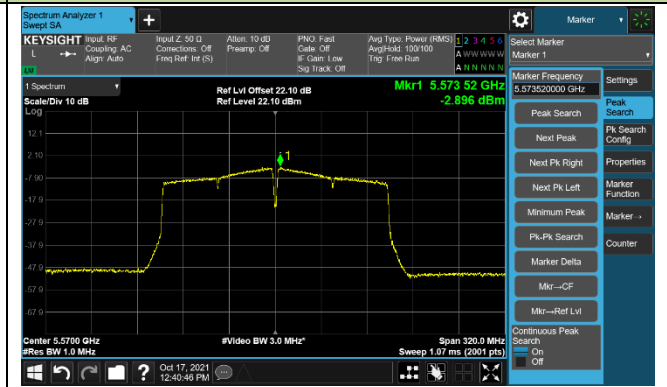

Channel 110 (5550MHz)

Channel 134 (5670MHz)

Channel 142 (5710MHz)

802.11ac-VHT40 Power Spectral Density – Ant 1

Channel 151 (5755MHz)

Channel 159 (5795MHz)

802.11ac-VHT80 Power Spectral Density – Ant 1

Channel 42 (5210MHz)

Channel 58 (5290MHz)

Channel 106 (5530MHz)

Channel 122 (5610MHz)

Channel 138 (5690MHz)

Channel 155 (5775MHz)

802.11ac-VHT160 Power Spectral Density – Ant 1

Channel 50 (5250MHz)

Channel 114 (5570MHz)

802.11ax-HE20 Power Spectral Density – Ant 1

Channel 36 (5180MHz)

Channel 44 (5220MHz)

Channel 48 (5240MHz)

Channel 52 (5260MHz)

Channel 60 (5300MHz)

Channel 64 (5320MHz)

Channel 100 (5500MHz)