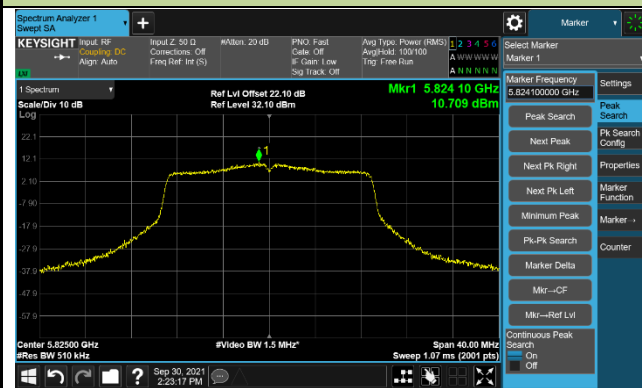

Channel 165 (5825MHz)