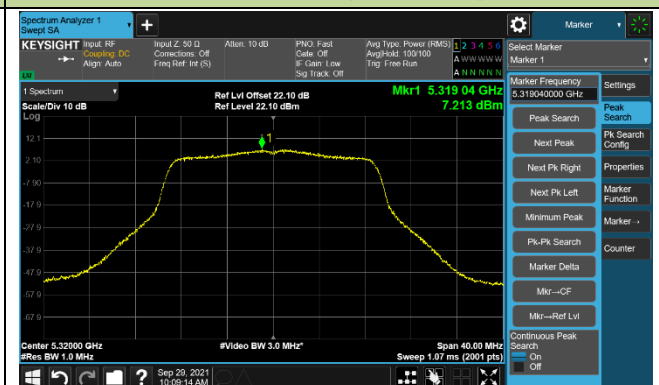

Channel 52 (5260MHz)

Channel 60 (5300MHz)

Channel 64 (5320MHz)

Channel 100 (5500MHz)

Channel 116 (5580MHz)

802.11a Power Spectral Density – Ant 1

Channel 140 (5700MHz)

Channel 144 (5720MHz)

Channel 149 (5745MHz)

Channel 157 (5785MHz)

Channel 165 (5825MHz)

802.11ac-VHT20 Power Spectral Density – Ant 1

Channel 36 (5180MHz)

Channel 44 (5220MHz)

Channel 48 (5240MHz)

Channel 52 (5260MHz)

Channel 60 (5300MHz)

Channel 64 (5320MHz)

Channel 100 (5500MHz)

Channel 116 (5580MHz)

802.11ac-VHT20 Power Spectral Density – Ant 1

Channel 140 (5700MHz)

Channel 144 (5720MHz)

Channel 149 (5745MHz)