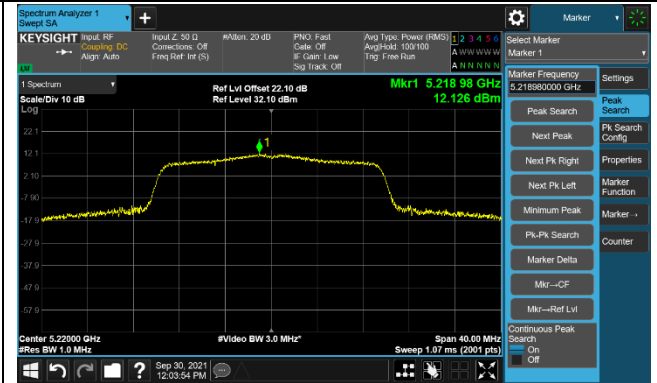

Channel 110 (5550MHz)

Channel 134 (5670MHz)

Channel 142 (5710MHz)

802.11ac-VHT40 Power Spectral Density – Ant 1

Channel 151 (5755MHz)

Channel 159 (5795MHz)

802.11ac-VHT80 Power Spectral Density – Ant 1

Channel 42 (5210MHz)

Channel 58 (5290MHz)

Channel 106 (5530MHz)

Channel 122 (5610MHz)

Channel 138 (5690MHz)

Channel 155 (5775MHz)

802.11ac-VHT160 Power Spectral Density – Ant 1

Channel 50 (5250MHz)

Channel 114 (5570MHz)

802.11ax-HE20 Power Spectral Density – Ant 1

Channel 36 (5180MHz)

Channel 44 (5220MHz)

Channel 48 (5240MHz)

Channel 52 (5260MHz)

Channel 60 (5300MHz)

Channel 64 (5320MHz)

Channel 100 (5500MHz)