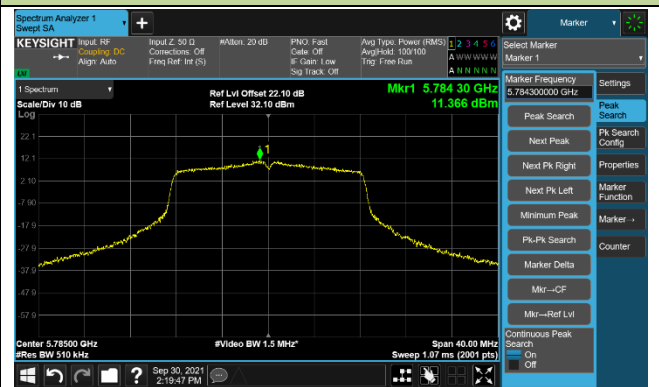

Channel 52 (5260MHz)

Channel 60 (5300MHz)

Channel 64 (5320MHz)

Channel 100 (5500MHz)

Channel 116 (5580MHz)

802.11a Power Spectral Density – Ant 1

Channel 140 (5700MHz)

Channel 144 (5720MHz)

Channel 149 (5745MHz)

Channel 157 (5785MHz)

Channel 165 (5825MHz)

802.11ac-VHT20 Power Spectral Density – Ant 1

Channel 36 (5180MHz)

Channel 44 (5220MHz)

Channel 48 (5240MHz)

Channel 52 (5260MHz)