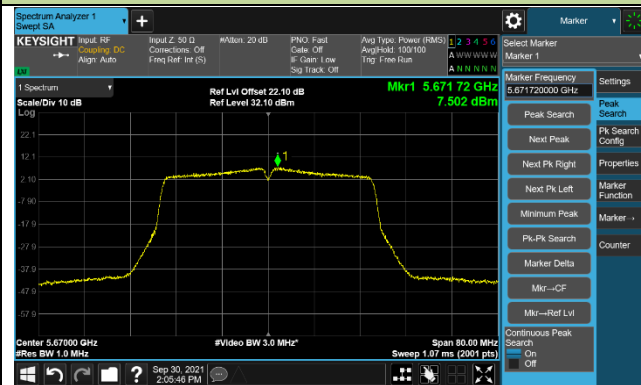

Channel 157 (5785MHz)

Channel 165 (5825MHz)

802.11ac-VHT40 Power Spectral Density – Ant 1

Channel 38 (5190MHz)

Channel 46 (5230MHz)

Channel 54 (5270MHz)

Channel 62 (5310MHz)

Channel 102 (5510MHz)

Channel 110 (5550MHz)

Channel 134 (5670MHz)

Channel 142 (5710MHz)

802.11ac-VHT40 Power Spectral Density – Ant 1

Channel 151 (5755MHz)

Channel 159 (5795MHz)

802.11ac-VHT80 Power Spectral Density – Ant 1

Channel 42 (5210MHz)