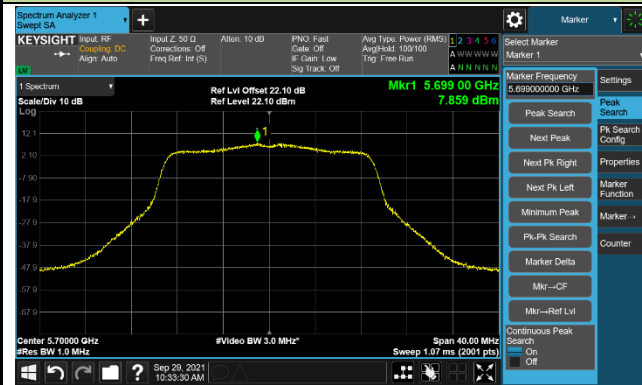

Channel 60 (5300MHz)

Channel 64 (5320MHz)

Channel 100 (5500MHz)

Channel 116 (5580MHz)

802.11ac-VHT20 Power Spectral Density – Ant 1

Channel 140 (5700MHz)

Channel 144 (5720MHz)

Channel 149 (5745MHz)

Channel 157 (5785MHz)

Channel 165 (5825MHz)

802.11ac-VHT40 Power Spectral Density – Ant 1

Channel 38 (5190MHz)

Channel 46 (5230MHz)

Channel 54 (5270MHz)

Channel 62 (5310MHz)

Channel 102 (5510MHz)