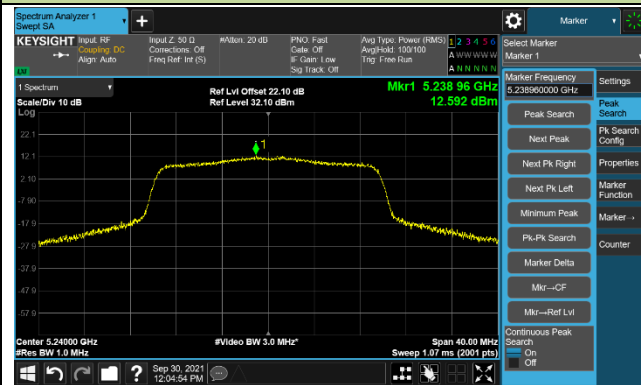

Channel 58 (5290MHz)

Channel 106 (5530MHz)

Channel 122 (5610MHz)

Channel 138 (5690MHz)

Channel 155 (5775MHz)

802.11ac-VHT160 Power Spectral Density – Ant 1

Channel 50 (5250MHz)

Channel 114 (5570MHz)

802.11ax-HE20 Power Spectral Density – Ant 1

Channel 36 (5180MHz)

Channel 44 (5220MHz)

Channel 48 (5240MHz)

Channel 52 (5260MHz)

Channel 60 (5300MHz)

Channel 64 (5320MHz)

Channel 100 (5500MHz)

Channel 116 (5580MHz)

802.11ax-HE20 Power Spectral Density – Ant 1

Channel 140 (5700MHz)

Channel 144 (5720MHz)

Channel 149 (5745MHz)

Channel 157 (5785MHz)

Channel 165 (5825MHz)