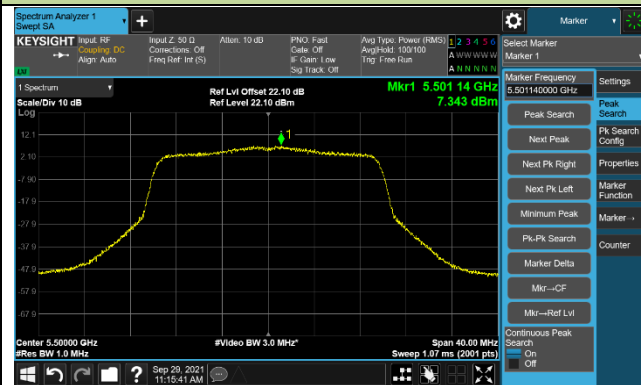

Channel 58 (5290MHz)

Channel 106 (5530MHz)

Channel 122 (5610MHz)

Channel 138 (5690MHz)

Channel 155 (5775MHz)

802.11ac-VHT160 Power Spectral Density – Ant 1

Channel 50 (5250MHz)

Channel 114 (5570MHz)

802.11ax-HE20 Power Spectral Density – Ant 1

Channel 36 (5180MHz)

Channel 44 (5220MHz)

Channel 48 (5240MHz)

Channel 52 (5260MHz)

Channel 60 (5300MHz)

Channel 64 (5320MHz)

Channel 100 (5500MHz)

Channel 116 (5580MHz)

802.11ax-HE20 Power Spectral Density – Ant 1

Channel 140 (5700MHz)

Channel 144 (5720MHz)

Channel 149 (5745MHz)

Channel 157 (5785MHz)

Channel 165 (5825MHz)