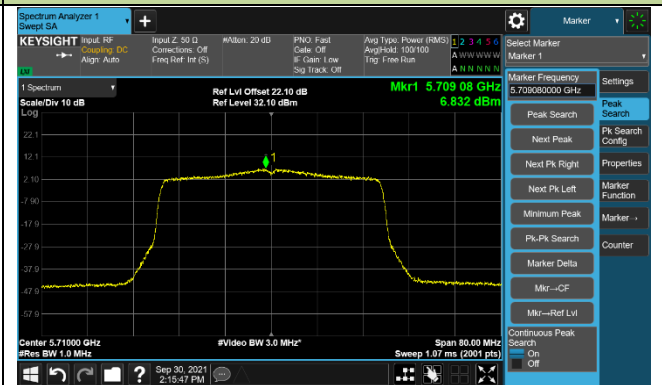

802.11ax-HE40 Power Spectral Density – Ant 0

Channel 38 (5190MHz)

Channel 46 (5230MHz)

Channel 54 (5270MHz)

Channel 62 (5310MHz)

Channel 102 (5510MHz)

Channel 110 (5550MHz)

Channel 134 (5670MHz)

Channel 142 (5710MHz)

802.11ax-HE40 Power Spectral Density – Ant 0

802.11ax-HE80 Power Spectral Density – Ant 0

Channel 42 (5210MHz)

Channel 58 (5290MHz)

Channel 106 (5530MHz)

Channel 122 (5610MHz)

Channel 138 (5690MHz)