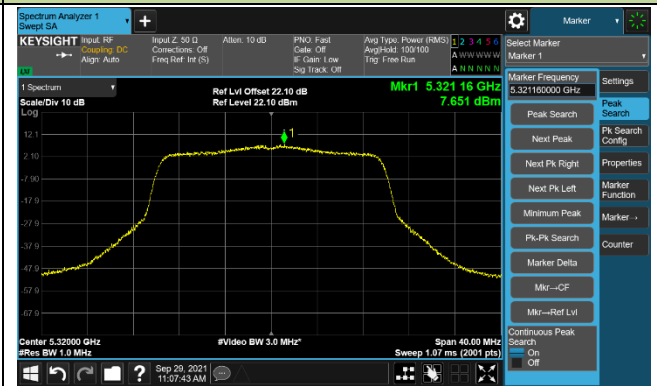

Channel 58 (5290MHz)

Channel 106 (5530MHz)

Channel 122 (5610MHz)

Channel 138 (5690MHz)

Channel 155 (5775MHz)

802.11ac-VHT160 Power Spectral Density – Ant 1

Channel 50 (5250MHz)

Channel 114 (5570MHz)

802.11ax-HE20 Power Spectral Density – Ant 1

Channel 36 (5180MHz)

Channel 44 (5220MHz)

Channel 48 (5240MHz)

Channel 52 (5260MHz)

Channel 60 (5300MHz)

Channel 64 (5320MHz)

Channel 100 (5500MHz)

Channel 116 (5580MHz)

802.11ax-HE20 Power Spectral Density – Ant 1

Channel 140 (5700MHz)

Channel 144 (5720MHz)

Channel 149 (5745MHz)

Channel 157 (5785MHz)

Channel 165 (5825MHz)