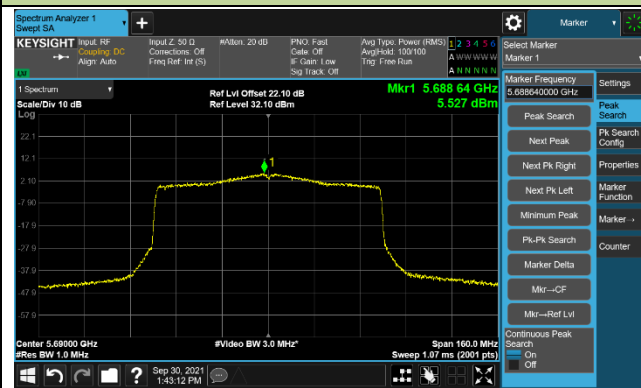

Channel 142 (5710MHz)

802.11ax-HE40 Power Spectral Density – Ant 0

802.11ax-HE80 Power Spectral Density – Ant 0

Channel 42 (5210MHz)

Channel 58 (5290MHz)

Channel 106 (5530MHz)

Channel 122 (5610MHz)

Channel 138 (5690MHz)

Channel 155 (5775MHz)

802.11ax-HE160 Power Spectral Density – Ant 0

Channel 50 (5250MHz)

Channel 114 (5570MHz)

802.11a Power Spectral Density – Ant 1

Channel 36 (5180MHz)

Channel 44 (5220MHz)

Channel 48 (5240MHz)