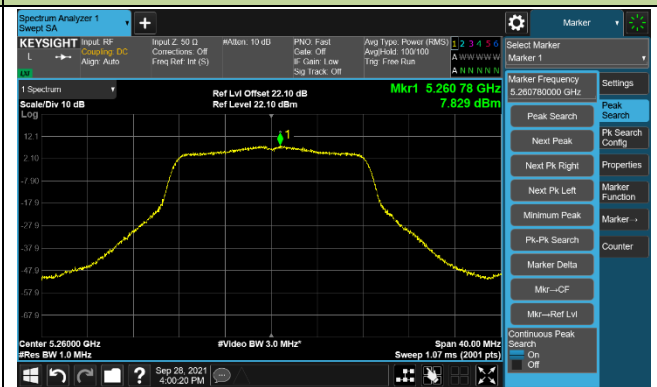

Channel 155 (5775MHz)

802.11ax-HE160 Power Spectral Density – Ant 0

Channel 50 (5250MHz)

Channel 114 (5570MHz)

802.11a Power Spectral Density – Ant 1

Channel 36 (5180MHz)

Channel 44 (5220MHz)

Channel 48 (5240MHz)

Channel 52 (5260MHz)

Channel 60 (5300MHz)

Channel 64 (5320MHz)

Channel 100 (5500MHz)

Channel 116 (5580MHz)

802.11a Power Spectral Density – Ant 1

Channel 140 (5700MHz)

Channel 144 (5720MHz)