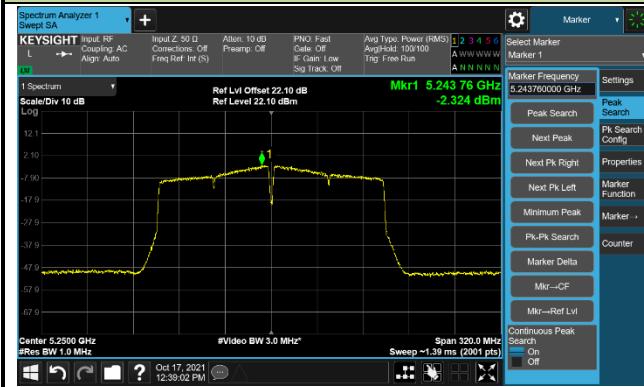

Channel 110 (5550MHz)

Channel 134 (5670MHz)

Channel 142 (5710MHz)

802.11ac-VHT40 Power Spectral Density – Ant 1

Channel 151 (5755MHz)

Channel 159 (5795MHz)

802.11ac-VHT80 Power Spectral Density – Ant 1

Channel 42 (5210MHz)

Channel 58 (5290MHz)

Channel 106 (5530MHz)

Channel 122 (5610MHz)

Channel 138 (5690MHz)

Channel 155 (5775MHz)

802.11ac-VHT160 Power Spectral Density – Ant 1

Channel 50 (5250MHz)

Channel 114 (5570MHz)

802.11ax-HE20 Power Spectral Density – Ant 1

Channel 36 (5180MHz)

Channel 44 (5220MHz)

Channel 48 (5240MHz)

Channel 52 (5260MHz)

Channel 60 (5300MHz)

Channel 64 (5320MHz)

Channel 100 (5500MHz)