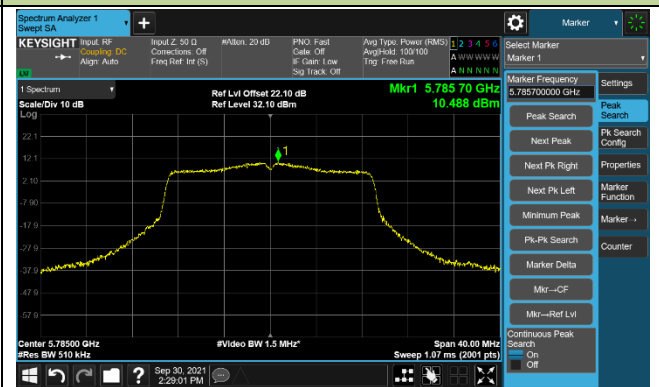

Channel 60 (5300MHz)

Channel 64 (5320MHz)

Channel 100 (5500MHz)

Channel 116 (5580MHz)

802.11ac-VHT20 Power Spectral Density – Ant 1

Channel 140 (5700MHz)

Channel 144 (5720MHz)

Channel 149 (5745MHz)

Channel 157 (5785MHz)

Channel 165 (5825MHz)

802.11ac-VHT40 Power Spectral Density – Ant 1

Channel 38 (5190MHz)

Channel 46 (5230MHz)

Channel 54 (5270MHz)

Channel 62 (5310MHz)

Channel 102 (5510MHz)