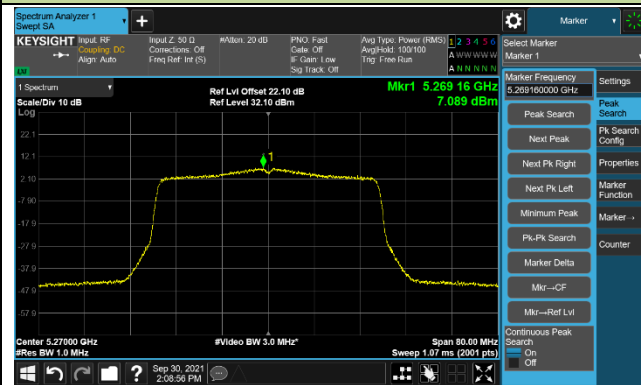

802.11ax-HE40 Power Spectral Density – Ant 0

Channel 38 (5190MHz)

Channel 46 (5230MHz)

Channel 54 (5270MHz)

Channel 62 (5310MHz)

Channel 102 (5510MHz)

Channel 110 (5550MHz)

Channel 134 (5670MHz)

Channel 142 (5710MHz)

802.11ax-HE40 Power Spectral Density – Ant 0

802.11ax-HE80 Power Spectral Density – Ant 0

Channel 42 (5210MHz)

Channel 58 (5290MHz)

Channel 106 (5530MHz)

Channel 122 (5610MHz)

Channel 138 (5690MHz)