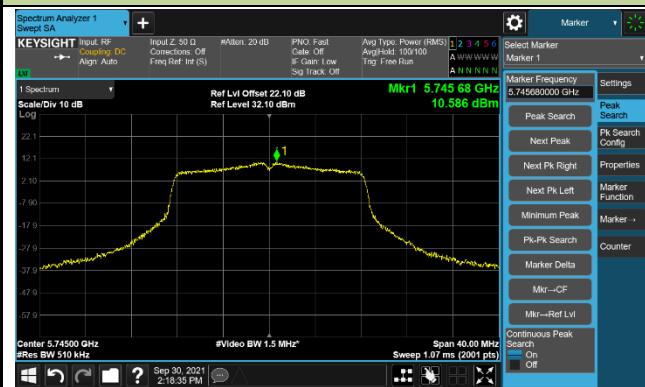

Channel 52 (5260MHz)

Channel 60 (5300MHz)

Channel 64 (5320MHz)

Channel 100 (5500MHz)

Channel 116 (5580MHz)

802.11a Power Spectral Density – Ant 1

Channel 140 (5700MHz)

Channel 144 (5720MHz)

Channel 149 (5745MHz)

Channel 157 (5785MHz)

Channel 165 (5825MHz)

802.11ac-VHT20 Power Spectral Density – Ant 1

Channel 36 (5180MHz)

Channel 44 (5220MHz)

Channel 48 (5240MHz)

Channel 52 (5260MHz)