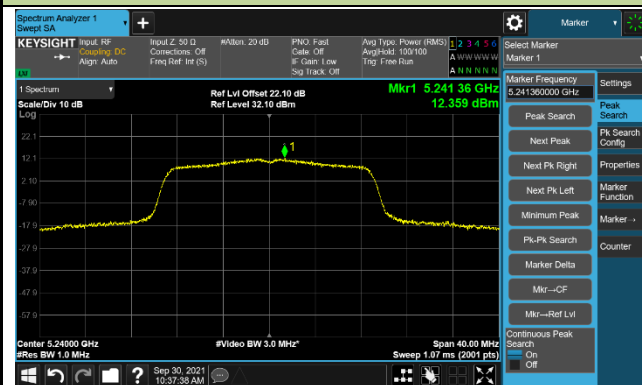

Channel 149 (5745MHz)

Channel 157 (5785MHz)

Channel 165 (5825MHz)

802.11ac-VHT20 Power Spectral Density – Ant 1

Channel 36 (5180MHz)

Channel 44 (5220MHz)

Channel 48 (5240MHz)

Channel 52 (5260MHz)

Channel 60 (5300MHz)

Channel 64 (5320MHz)

Channel 100 (5500MHz)

Channel 116 (5580MHz)

802.11ac-VHT20 Power Spectral Density – Ant 1

Channel 140 (5700MHz)

Channel 144 (5720MHz)

Channel 149 (5745MHz)