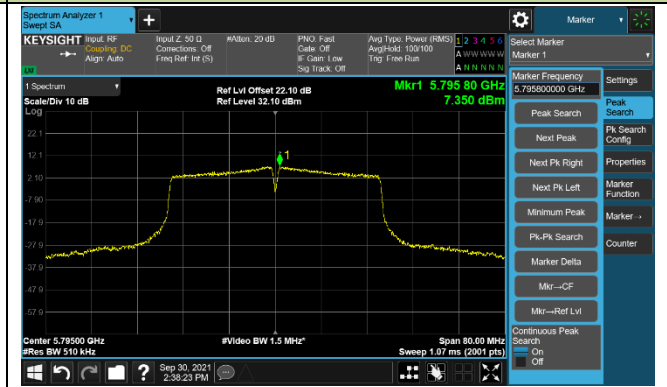

Channel 157 (5785MHz)

Channel 165 (5825MHz)

802.11ac-VHT40 Power Spectral Density – Ant 1

Channel 38 (5190MHz)

Channel 46 (5230MHz)

Channel 54 (5270MHz)

Channel 62 (5310MHz)

Channel 102 (5510MHz)

Channel 110 (5550MHz)

Channel 134 (5670MHz)

Channel 142 (5710MHz)

802.11ac-VHT40 Power Spectral Density – Ant 1

Channel 151 (5755MHz)

Channel 159 (5795MHz)

802.11ac-VHT80 Power Spectral Density – Ant 1

Channel 42 (5210MHz)

Channel 58 (5290MHz)

Channel 106 (5530MHz)

Channel 122 (5610MHz)

Channel 138 (5690MHz)

Channel 155 (5775MHz)

802.11ac-VHT160 Power Spectral Density – Ant 1

Channel 50 (5250MHz)

Channel 114 (5570MHz)