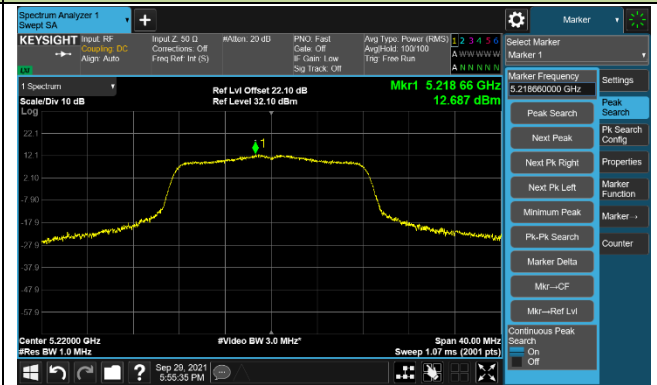

Channel 155 (5775MHz)

802.11ax-HE160 Power Spectral Density – Ant 0

Channel 50 (5250MHz)

Channel 114 (5570MHz)

802.11a Power Spectral Density – Ant 1

Channel 36 (5180MHz)

Channel 44 (5220MHz)

Channel 48 (5240MHz)

Channel 52 (5260MHz)

Channel 60 (5300MHz)

Channel 64 (5320MHz)

Channel 100 (5500MHz)

Channel 116 (5580MHz)

802.11a Power Spectral Density – Ant 1

Channel 140 (5700MHz)

Channel 144 (5720MHz)