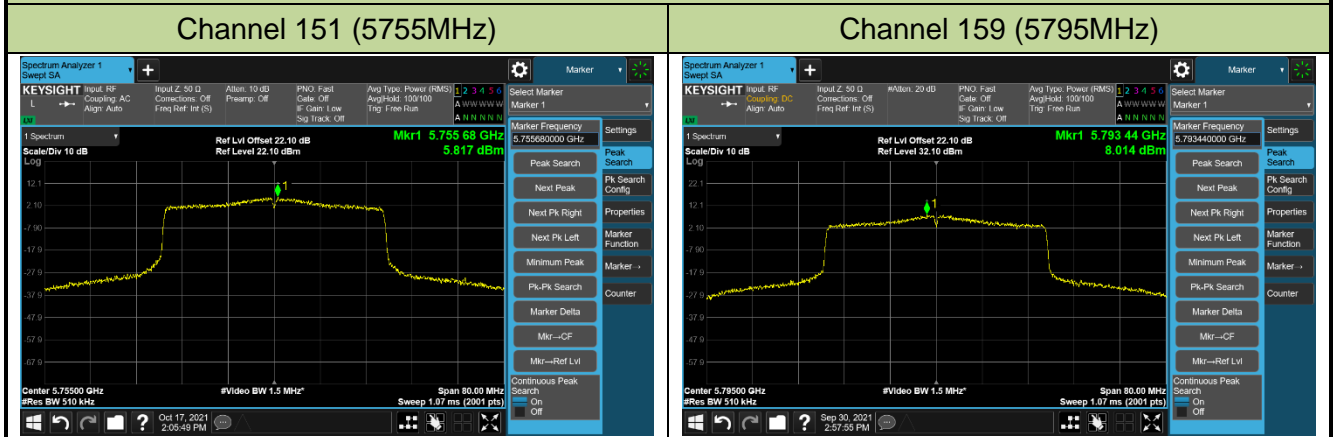

802.11ax-HE40 Power Spectral Density – Ant 0

Channel 38 (5190MHz)

Channel 46 (5230MHz)

Channel 54 (5270MHz)

Channel 62 (5310MHz)

Channel 102 (5510MHz)

Channel 110 (5550MHz)

Channel 134 (5670MHz)

Channel 142 (5710MHz)

802.11ax-HE40 Power Spectral Density – Ant 0

802.11ax-HE80 Power Spectral Density – Ant 0

Channel 42 (5210MHz)

Channel 58 (5290MHz)

Channel 106 (5530MHz)

Channel 122 (5610MHz)

Channel 138 (5690MHz)