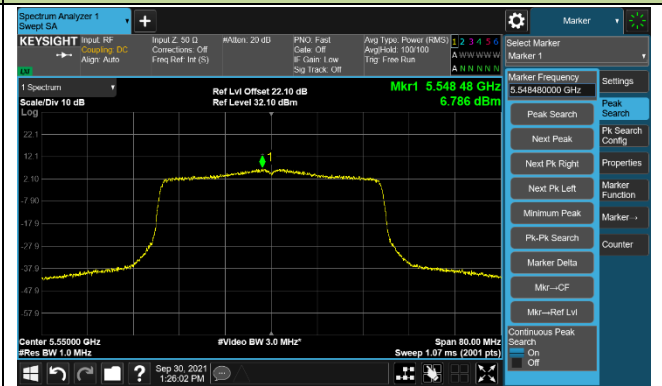

802.11ax-HE40 Power Spectral Density – Ant 0

Channel 38 (5190MHz)

Channel 46 (5230MHz)

Channel 54 (5270MHz)

Channel 62 (5310MHz)

Channel 102 (5510MHz)

Channel 110 (5550MHz)

Channel 134 (5670MHz)

Channel 142 (5710MHz)

802.11ax-HE40 Power Spectral Density – Ant 0

802.11ax-HE80 Power Spectral Density – Ant 0

Channel 42 (5210MHz)

Channel 58 (5290MHz)

Channel 106 (5530MHz)

Channel 122 (5610MHz)

Channel 138 (5690MHz)