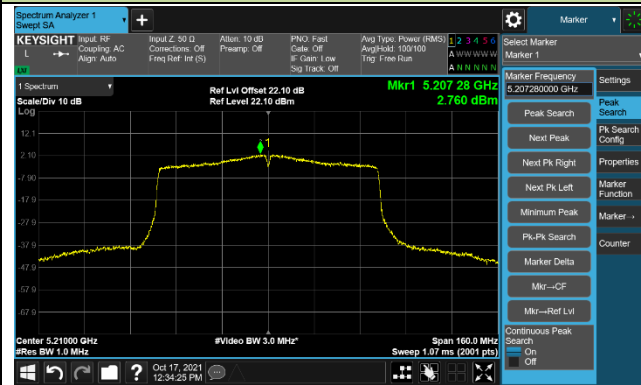

Channel 110 (5550MHz)

Channel 134 (5670MHz)

Channel 142 (5710MHz)

802.11ac-VHT40 Power Spectral Density – Ant 1

Channel 151 (5755MHz)

Channel 159 (5795MHz)

802.11ac-VHT80 Power Spectral Density – Ant 1

Channel 42 (5210MHz)

Channel 58 (5290MHz)

Channel 106 (5530MHz)

Channel 122 (5610MHz)

Channel 138 (5690MHz)

Channel 155 (5775MHz)

802.11ac-VHT160 Power Spectral Density – Ant 1

Channel 50 (5250MHz)

Channel 114 (5570MHz)