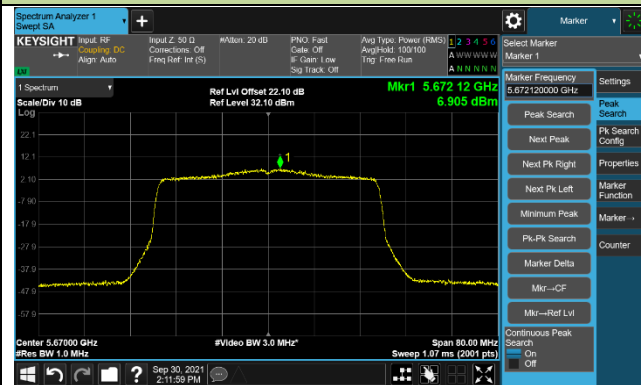

802.11ax-HE40 Power Spectral Density – Ant 0

Channel 38 (5190MHz)

Channel 46 (5230MHz)

Channel 54 (5270MHz)

Channel 62 (5310MHz)

Channel 102 (5510MHz)

Channel 110 (5550MHz)

Channel 134 (5670MHz)

Channel 142 (5710MHz)

802.11ax-HE40 Power Spectral Density – Ant 0

802.11ax-HE80 Power Spectral Density – Ant 0

Channel 42 (5210MHz)

Channel 58 (5290MHz)

Channel 106 (5530MHz)

Channel 122 (5610MHz)

Channel 138 (5690MHz)