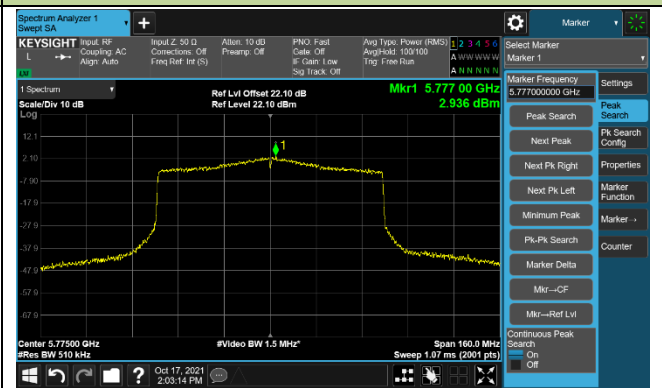

Channel 142 (5710MHz)

802.11ax-HE40 Power Spectral Density – Ant 0

802.11ax-HE80 Power Spectral Density – Ant 0

Channel 42 (5210MHz)

Channel 58 (5290MHz)

Channel 106 (5530MHz)

Channel 122 (5610MHz)

Channel 138 (5690MHz)

Channel 155 (5775MHz)

802.11ax-HE160 Power Spectral Density – Ant 0

Channel 50 (5250MHz)

Channel 114 (5570MHz)

802.11a Power Spectral Density – Ant 1

Channel 36 (5180MHz)

Channel 44 (5220MHz)

Channel 48 (5240MHz)