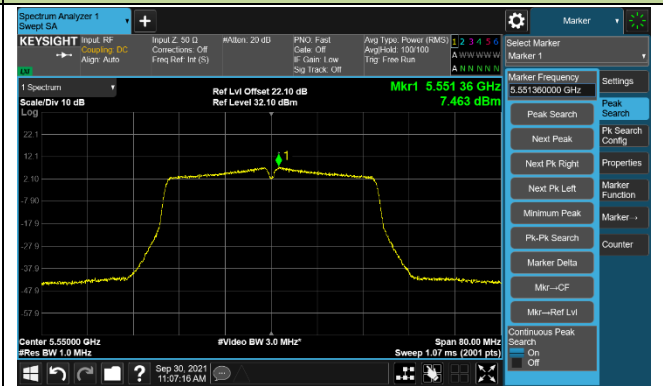

Channel 157 (5785MHz)

Channel 165 (5825MHz)

802.11ac-VHT40 Power Spectral Density – Ant 1

Channel 38 (5190MHz)

Channel 46 (5230MHz)

Channel 54 (5270MHz)

Channel 62 (5310MHz)

Channel 102 (5510MHz)

Channel 110 (5550MHz)

Channel 134 (5670MHz)

Channel 142 (5710MHz)

802.11ac-VHT40 Power Spectral Density – Ant 1

Channel 151 (5755MHz)

Channel 159 (5795MHz)

802.11ac-VHT80 Power Spectral Density – Ant 1

Channel 42 (5210MHz)