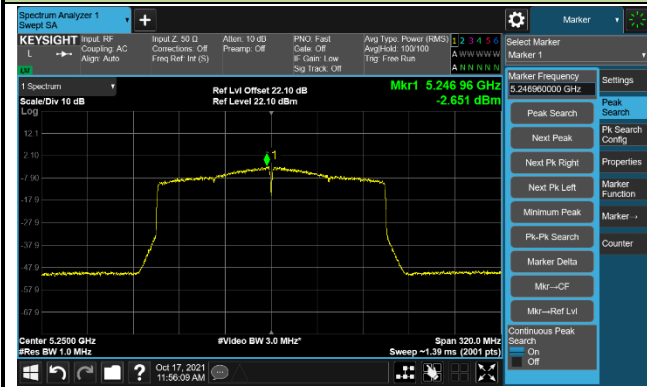

Channel 142 (5710MHz)

802.11ax-HE40 Power Spectral Density – Ant 0

802.11ax-HE80 Power Spectral Density – Ant 0

Channel 42 (5210MHz)

Channel 58 (5290MHz)

Channel 106 (5530MHz)

Channel 122 (5610MHz)

Channel 138 (5690MHz)

Channel 155 (5775MHz)

802.11ax-HE160 Power Spectral Density – Ant 0

Channel 50 (5250MHz)

Channel 114 (5570MHz)

802.11a Power Spectral Density – Ant 1

Channel 36 (5180MHz)

Channel 44 (5220MHz)

Channel 48 (5240MHz)