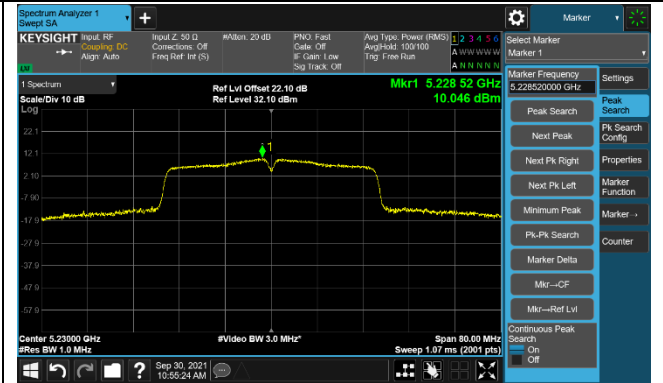

Channel 157 (5785MHz)

Channel 165 (5825MHz)

802.11ac-VHT40 Power Spectral Density – Ant 1

Channel 38 (5190MHz)

Channel 46 (5230MHz)

Channel 54 (5270MHz)

Channel 62 (5310MHz)

Channel 102 (5510MHz)

Channel 110 (5550MHz)

Channel 134 (5670MHz)

Channel 142 (5710MHz)

802.11ac-VHT40 Power Spectral Density – Ant 1

Channel 151 (5755MHz)

Channel 159 (5795MHz)

802.11ac-VHT80 Power Spectral Density – Ant 1

Channel 42 (5210MHz)