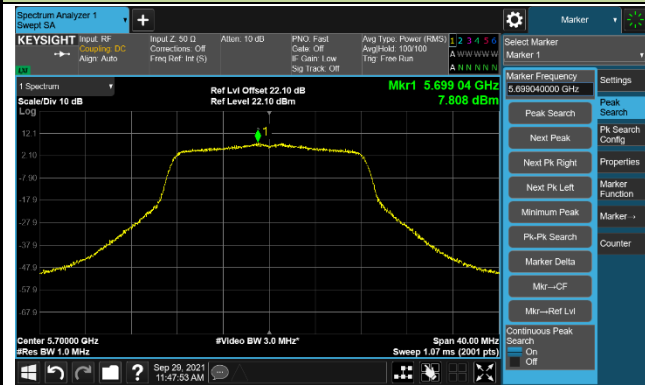

Channel 52 (5260MHz)

Channel 60 (5300MHz)

Channel 64 (5320MHz)

Channel 100 (5500MHz)

Channel 116 (5580MHz)

802.11a Power Spectral Density – Ant 1

Channel 140 (5700MHz)

Channel 144 (5720MHz)

Channel 149 (5745MHz)

Channel 157 (5785MHz)

Channel 165 (5825MHz)

802.11ac-VHT20 Power Spectral Density – Ant 1

Channel 36 (5180MHz)

Channel 44 (5220MHz)

Channel 48 (5240MHz)

Channel 52 (5260MHz)