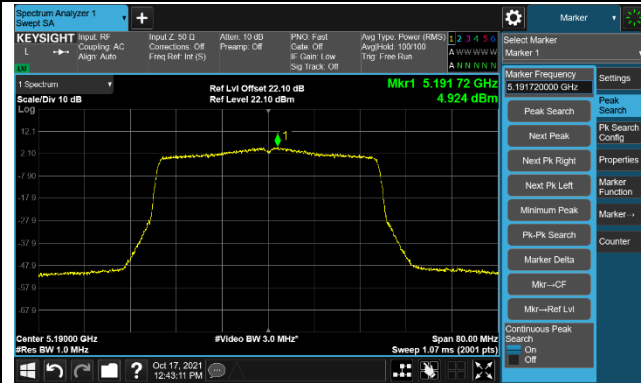

802.11ax-HE40 Power Spectral Density – Ant 0

Channel 38 (5190MHz)

Channel 46 (5230MHz)

Channel 54 (5270MHz)

Channel 62 (5310MHz)

Channel 102 (5510MHz)

Channel 110 (5550MHz)

Channel 134 (5670MHz)

Channel 142 (5710MHz)

802.11ax-HE40 Power Spectral Density – Ant 0

802.11ax-HE80 Power Spectral Density – Ant 0

Channel 42 (5210MHz)

Channel 58 (5290MHz)

Channel 106 (5530MHz)

Channel 122 (5610MHz)

Channel 138 (5690MHz)