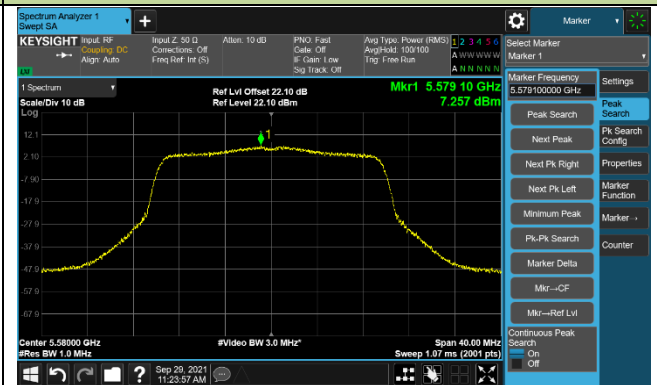

Channel 58 (5290MHz)

Channel 106 (5530MHz)

Channel 122 (5610MHz)

Channel 138 (5690MHz)

Channel 155 (5775MHz)

802.11ac-VHT160 Power Spectral Density – Ant 1

Channel 50 (5250MHz)

Channel 114 (5570MHz)

802.11ax-HE20 Power Spectral Density – Ant 1

Channel 36 (5180MHz)

Channel 44 (5220MHz)

Channel 48 (5240MHz)

Channel 52 (5260MHz)

Channel 60 (5300MHz)

Channel 64 (5320MHz)

Channel 100 (5500MHz)

Channel 116 (5580MHz)

802.11ax-HE20 Power Spectral Density – Ant 1

Channel 140 (5700MHz)

Channel 144 (5720MHz)

Channel 149 (5745MHz)

Channel 157 (5785MHz)

Channel 165 (5825MHz)