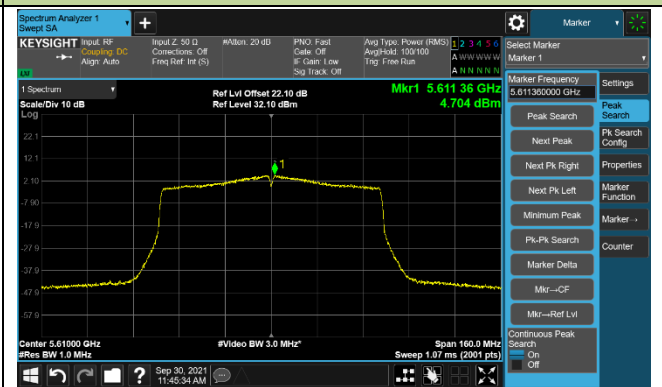

Channel 157 (5785MHz)

Channel 165 (5825MHz)

802.11ac-VHT40 Power Spectral Density – Ant 1

Channel 38 (5190MHz)

Channel 46 (5230MHz)

Channel 54 (5270MHz)

Channel 62 (5310MHz)

Channel 102 (5510MHz)

Channel 110 (5550MHz)

Channel 134 (5670MHz)

Channel 142 (5710MHz)

802.11ac-VHT40 Power Spectral Density – Ant 1

Channel 151 (5755MHz)

Channel 159 (5795MHz)

802.11ac-VHT80 Power Spectral Density – Ant 1

Channel 42 (5210MHz)

Channel 58 (5290MHz)

Channel 106 (5530MHz)

Channel 122 (5610MHz)

Channel 138 (5690MHz)

Channel 155 (5775MHz)

802.11ac-VHT160 Power Spectral Density – Ant 1

Channel 50 (5250MHz)

Channel 114 (5570MHz)