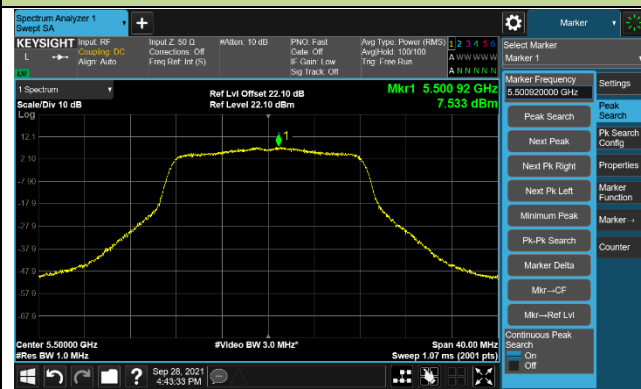

Channel 52 (5260MHz)

Channel 60 (5300MHz)

Channel 64 (5320MHz)

Channel 100 (5500MHz)

Channel 116 (5580MHz)

802.11a Power Spectral Density – Ant 1

Channel 140 (5700MHz)

Channel 144 (5720MHz)

Channel 149 (5745MHz)

Channel 157 (5785MHz)

Channel 165 (5825MHz)

802.11ac-VHT20 Power Spectral Density – Ant 1

Channel 36 (5180MHz)

Channel 44 (5220MHz)

Channel 48 (5240MHz)

Channel 52 (5260MHz)