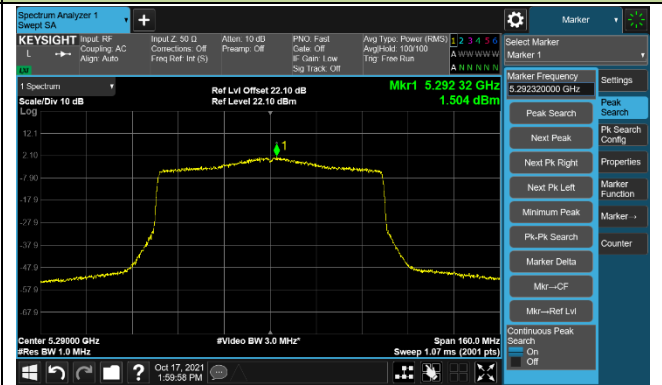

Channel 142 (5710MHz)

802.11ax-HE40 Power Spectral Density – Ant 0

802.11ax-HE80 Power Spectral Density – Ant 0

Channel 42 (5210MHz)

Channel 58 (5290MHz)

Channel 106 (5530MHz)

Channel 122 (5610MHz)

Channel 138 (5690MHz)

Channel 155 (5775MHz)

802.11ax-HE160 Power Spectral Density – Ant 0

Channel 50 (5250MHz)

Channel 114 (5570MHz)

802.11a Power Spectral Density – Ant 1

Channel 36 (5180MHz)

Channel 44 (5220MHz)

Channel 48 (5240MHz)