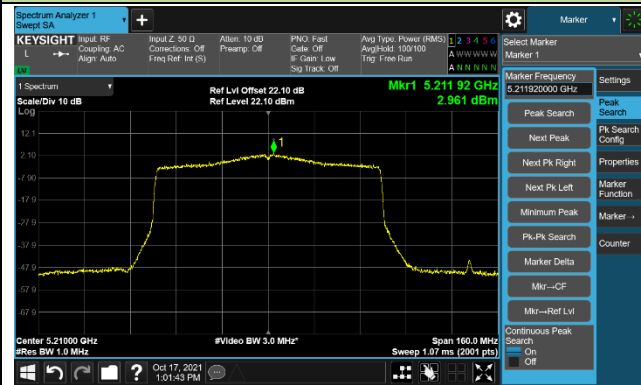

Channel 142 (5710MHz)

802.11ax-HE40 Power Spectral Density – Ant 0

802.11ax-HE80 Power Spectral Density – Ant 0

Channel 42 (5210MHz)

Channel 58 (5290MHz)

Channel 106 (5530MHz)

Channel 122 (5610MHz)

Channel 138 (5690MHz)

Channel 155 (5775MHz)

802.11ax-HE160 Power Spectral Density – Ant 0

Channel 50 (5250MHz)

Channel 114 (5570MHz)

802.11a Power Spectral Density – Ant 1

Channel 36 (5180MHz)

Channel 44 (5220MHz)

Channel 48 (5240MHz)