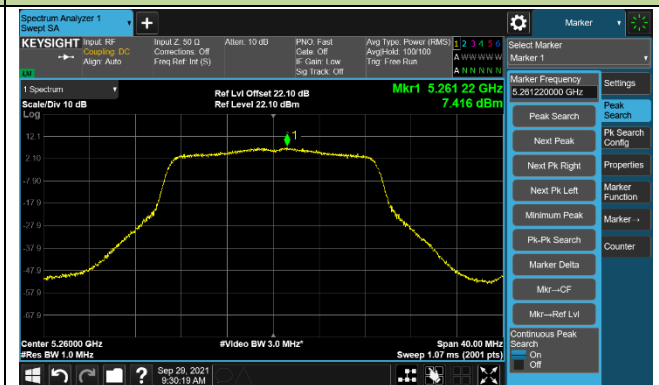

Channel 149 (5745MHz)

Channel 157 (5785MHz)

Channel 165 (5825MHz)

802.11ac-VHT20 Power Spectral Density – Ant 1

Channel 36 (5180MHz)

Channel 44 (5220MHz)

Channel 48 (5240MHz)

Channel 52 (5260MHz)

Channel 60 (5300MHz)

Channel 64 (5320MHz)

Channel 100 (5500MHz)

Channel 116 (5580MHz)

802.11ac-VHT20 Power Spectral Density – Ant 1

Channel 140 (5700MHz)

Channel 144 (5720MHz)

Channel 149 (5745MHz)