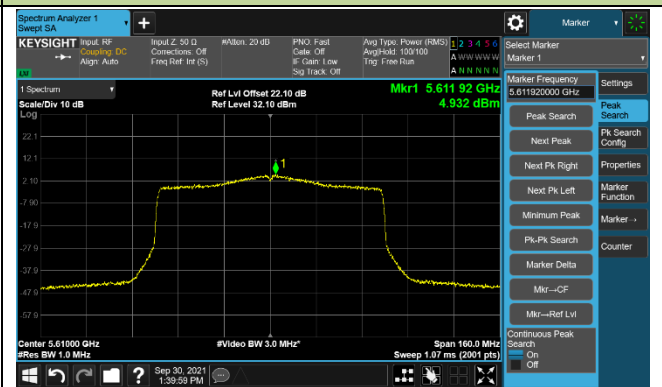

Channel 142 (5710MHz)

802.11ax-HE40 Power Spectral Density – Ant 0

802.11ax-HE80 Power Spectral Density – Ant 0

Channel 42 (5210MHz)

Channel 58 (5290MHz)

Channel 106 (5530MHz)

Channel 122 (5610MHz)

Channel 138 (5690MHz)

Channel 155 (5775MHz)

802.11ax-HE160 Power Spectral Density – Ant 0

Channel 50 (5250MHz)

Channel 114 (5570MHz)

802.11a Power Spectral Density – Ant 1

Channel 36 (5180MHz)

Channel 44 (5220MHz)

Channel 48 (5240MHz)