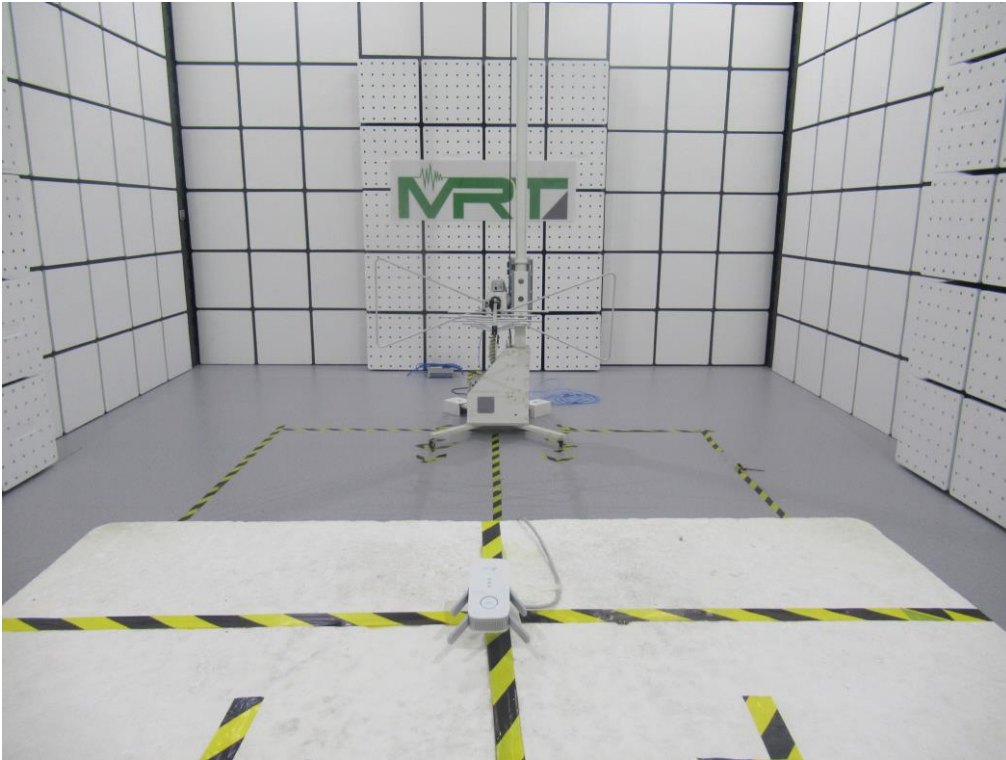

RF Test Setup Photograph

Description: Front View of Conducted Emission Test Setup for Power Port

Description: Back View of Conducted Emission Test Setup for Power Port

Description: Radiated Spurious Emission Test Setup for below 1GHz

Description: Radiated Spurious Emission Test Setup for above 1GHz

Description: Conducted Test Setup

Description: DFS Test Setup