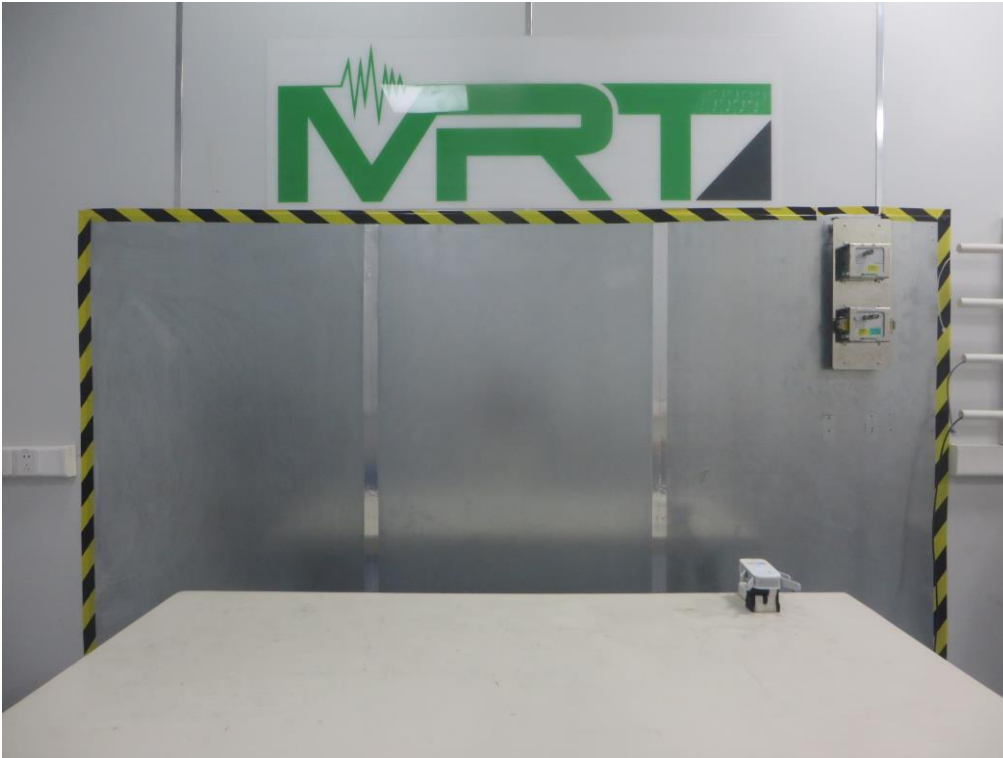

RF Test Setup Photograph

Description: Front View of Conducted Emission Test Setup for Power Port

Description: Back View of Conducted Emission Test Setup for Power Port

Description: Radiated Spurious Emission Test Setup for below 1GHz

Description: Radiated Spurious Emission Test Setup for above 1GHz

Description: Conducted Test Setup

Description: DFS Test Setup