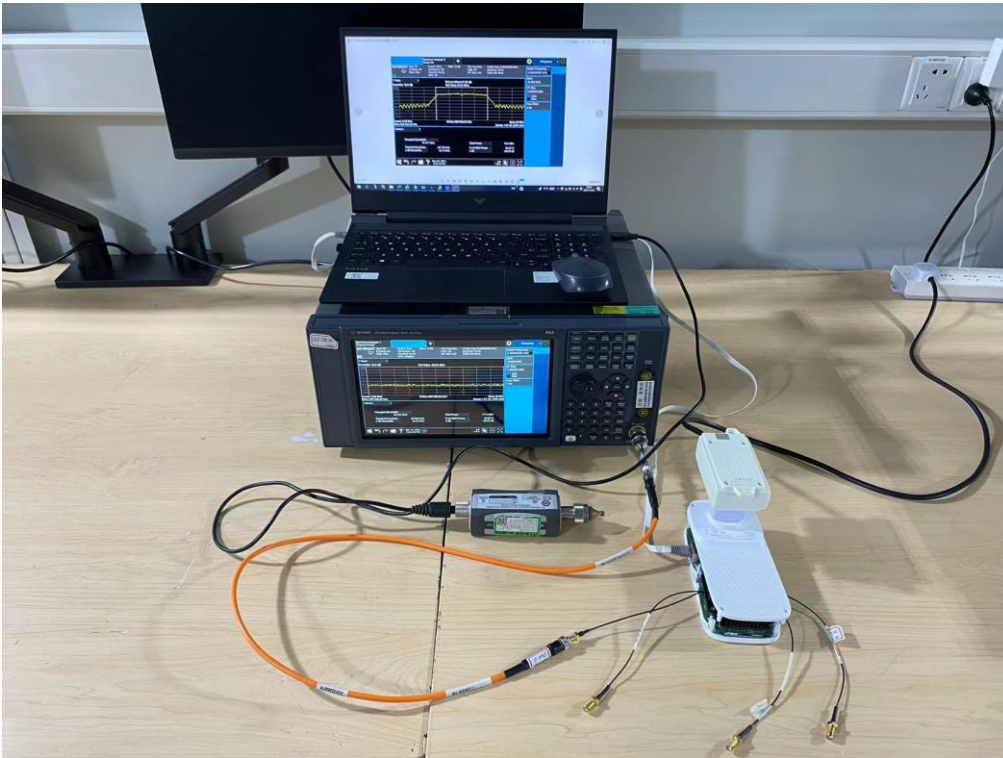

RF Test Setup Photograph

Description: Front View of Conducted Emission Test Setup for Power Port

Description: Back View of Conducted Emission Test Setup for Power Port

Description: Radiated Spurious Emission Test Setup for below 1GHz

Description: Radiated Spurious Emission Test Setup for above 1GHz

Description: Conducted Test Setup

Description: DFS Test Setup