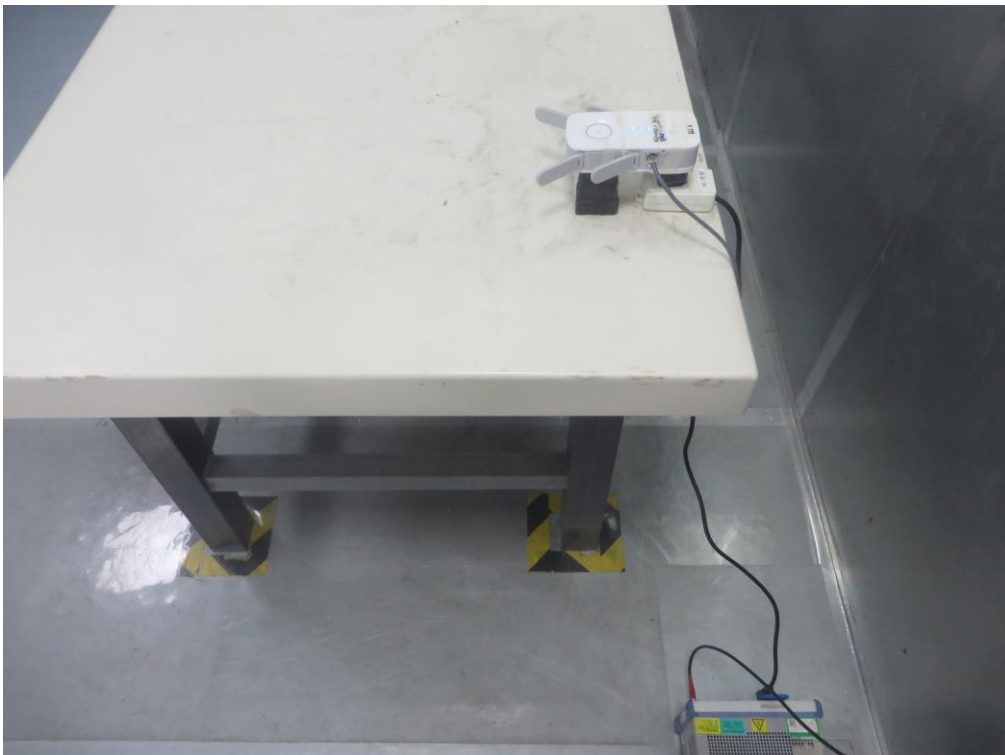

RF Test Setup Photograph

Description: Front View of Conducted Emission Test Setup for Power Port

Description: Back View of Conducted Emission Test Setup for Power Port

Description: Radiated Spurious Emission Test Setup for below 1GHz

Description: Radiated Spurious Emission Test Setup for above 1GHz

Description: Conducted Test Setup

Description: DFS Test Setup