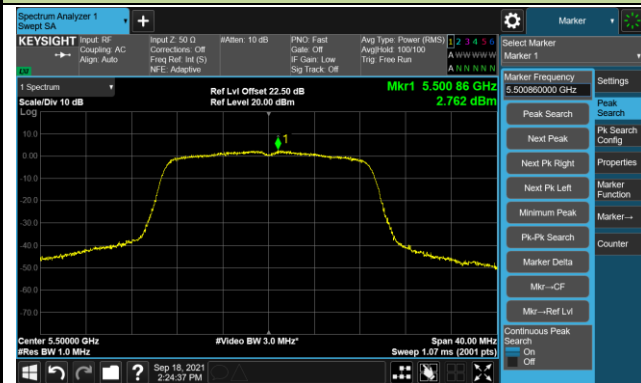

Channel 44 (5220MHz)

Channel 48 (5240MHz)

Channel 52 (5260MHz)

Channel 60 (5300MHz)

Channel 64 (5320MHz)

Channel 100 (5500MHz)

Channel 116 (5580MHz)

Channel 140 (5700MHz)

Channel 149 (5745MHz)

Channel 157 (5785MHz)

Channel 165 (5825MHz)

802.11ac-VHT40 Power Spectral Density - Ant 1

Channel 38 (5190MHz)

Channel 46 (5230MHz)

Channel 54 (5270MHz)

Channel 62 (5310MHz)