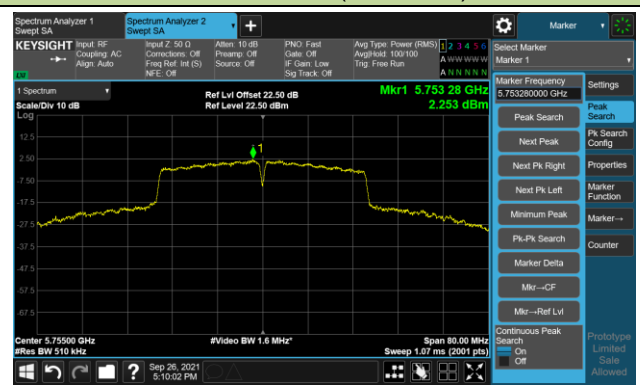

Channel 46 (5230MHz)

Channel 54 (5270MHz)

Channel 62 (5310MHz)

Channel 102 (5510MHz)

Channel 110 (5550MHz)

Channel 134 (5670MHz)

Channel 151 (5755MHz)

802.11ac-VHT80 Power Spectral Density - Ant 0

Channel 42 (5210MHz)

Channel 58 (5290MHz)

Channel 106 (5530MHz)

Channel 122 (5610MHz)

Channel 155 (5775MHz)

802.11a Power Spectral Density - Ant 1

Channel 36 (5180MHz)

Channel 44 (5220MHz)