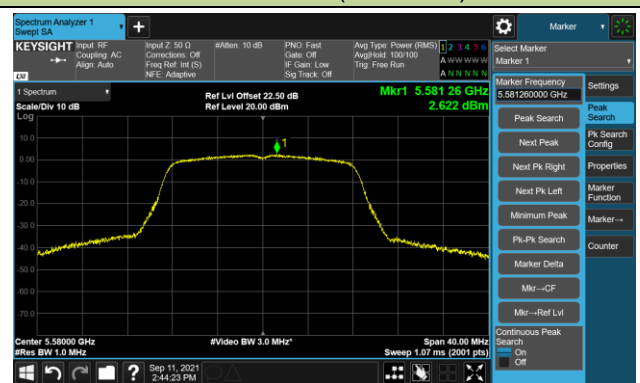

Channel 48 (5240MHz)

Channel 52 (5260MHz)

Channel 60 (5300MHz)

Channel 64 (5320MHz)

Channel 100 (5500MHz)

Channel 118 (5580MHz)

802.11ac-VHT20 Power Spectral Density - Ant 1

Channel 36 (5180MHz)

Channel 44 (5220MHz)

Channel 48 (5240MHz)

Channel 52 (5260MHz)

Channel 60 (5300MHz)

Channel 64 (5320MHz)

Channel 100 (5500MHz)

Channel 116 (5580MHz)

Channel 140 (5700MHz)