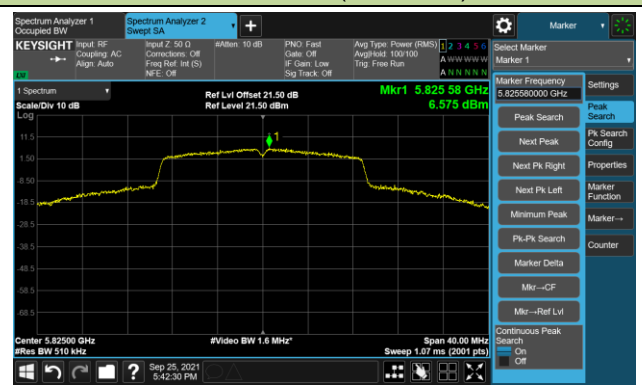

Channel 44 (5220MHz)

Channel 48 (5240MHz)

Channel 52 (5260MHz)

Channel 60 (5300MHz)

Channel 64 (5320MHz)

Channel 100 (5500MHz)

Channel 116 (5580MHz)

Channel 140 (5700MHz)

Channel 149 (5745MHz)

Channel 157 (5785MHz)

Channel 165 (5825MHz)

802.11ac-VHT40 Power Spectral Density - Ant 1

Channel 38 (5190MHz)

Channel 46 (5230MHz)

Channel 54 (5270MHz)

Channel 62 (5310MHz)