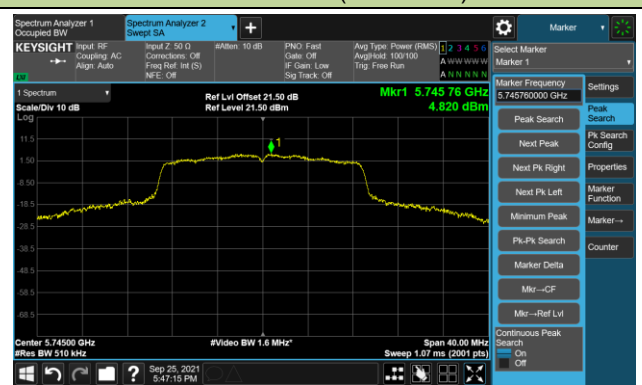

Channel 100 (5500MHz)

Channel 116 (5580MHz)

Channel 140 (5700MHz)

Channel 149 (5745MHz)

Channel 157 (5785MHz)

Channel 165 (5825MHz)

802.11ac-VHT40 Power Spectral Density - Ant 0

Channel 38 (5190MHz)

Channel 46 (5230MHz)

Channel 54 (5270MHz)

Channel 62 (5310MHz)

Channel 102 (5510MHz)

Channel 110 (5550MHz)

Channel 134 (5670MHz)

Channel 151 (5755MHz)

802.11ac-VHT80 Power Spectral Density - Ant 0