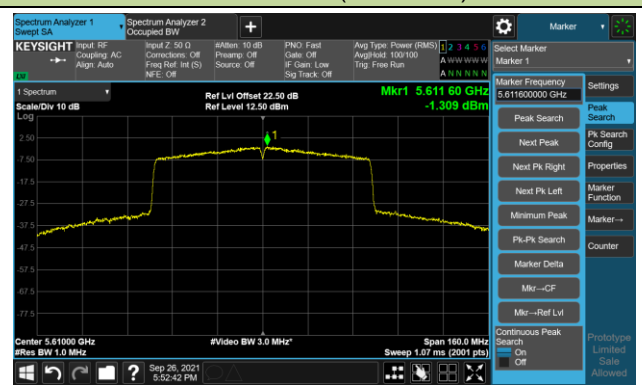

Channel 102 (5510MHz)

Channel 110 (5550MHz)

802.11ac-VHT80 Power Spectral Density - Ant 1

Channel 41 (5210MHz)

Channel 58 (5290MHz)

Channel 106 (5530MHz)

Channel 122 (5610MHz)

Channel 155 (5775MHz)