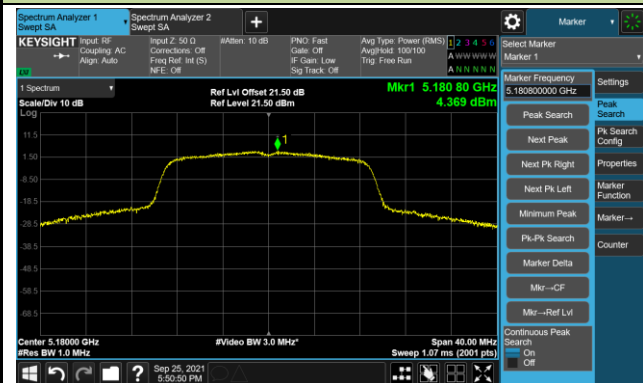

Channel 102 (5510MHz)

Channel 110 (5550MHz)

802.11ac-VHT80 Power Spectral Density - Ant 1

Channel 41 (5210MHz)

Channel 58 (5290MHz)

Channel 106 (5530MHz)

Channel 122 (5610MHz)

Channel 155 (5775MHz)

802.11a Power Spectral Density - Ant 2

Channel 36 (5180MHz)

Channel 44 (5220MHz)

Channel 48 (5240MHz)

Channel 52 (5260MHz)

Channel 60 (5300MHz)

Channel 64 (5320MHz)

Channel 100 (5500MHz)

Channel 64 (5580MHz)

802.11ac-VHT20 Power Spectral Density - Ant 2

Channel 36 (5180MHz)

Channel 44 (5220MHz)

Channel 48 (5240MHz)

Channel 52 (5260MHz)

Channel 60 (5300MHz)

Channel 64 (5320MHz)