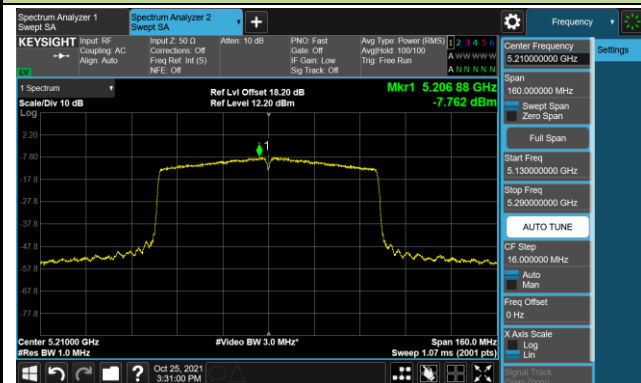

Channel 46 (5230MHz)

Channel 54 (5270MHz)

Channel 62 (5310MHz)

Channel 102 (5510MHz)

Channel 110 (5550MHz)

Channel 134 (5670MHz)

Channel 151 (5755MHz)

802.11ac-VHT80 Power Spectral Density - Ant 0

Channel 42 (5210MHz)

Channel 58 (5290MHz)

Channel 106 (5530MHz)

Channel 122 (5610MHz)

Channel 155 (5775MHz)

802.11a Power Spectral Density - Ant 1

Channel 36 (5180MHz)

Channel 44 (5220MHz)