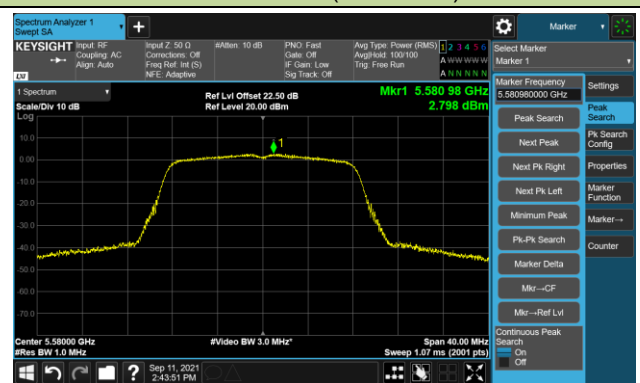

Channel 102 (5510MHz)

Channel 110 (5550MHz)

802.11ac-VHT80 Power Spectral Density - Ant 1

Channel 41 (5210MHz)

Channel 58 (5290MHz)

Channel 106 (5530MHz)

Channel 122 (5610MHz)

Channel 155 (5775MHz)

802.11a Power Spectral Density - Ant 2

Channel 36 (5180MHz)

Channel 44 (5220MHz)

Channel 48 (5240MHz)

Channel 52 (5260MHz)

Channel 60 (5300MHz)

Channel 64 (5320MHz)

Channel 100 (5500MHz)

Channel 64 (5580MHz)

802.11ac-VHT20 Power Spectral Density - Ant 2

Channel 36 (5180MHz)

Channel 44 (5220MHz)

Channel 48 (5240MHz)

Channel 52 (5260MHz)

Channel 60 (5300MHz)

Channel 64 (5320MHz)