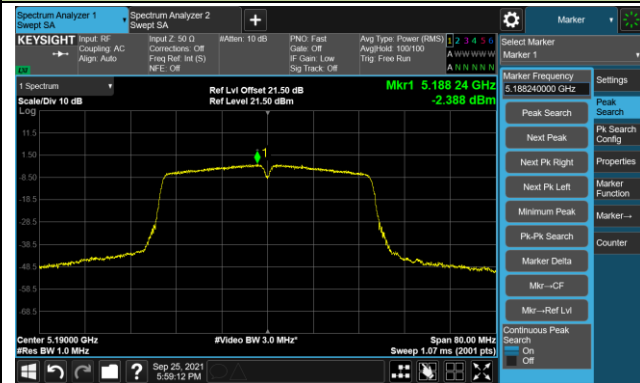

Channel 149 (5745MHz)

Channel 157 (5785MHz)

Channel 165 (5825MHz)

802.11ac-VHT40 Power Spectral Density - Ant 1

Channel 38 (5190MHz)

Channel 46 (5230MHz)

Channel 54 (5270MHz)

Channel 62 (5310MHz)

Channel 102 (5510MHz)

Channel 110 (5550MHz)

802.11ac-VHT80 Power Spectral Density - Ant 1

Channel 41 (5210MHz)

Channel 58 (5290MHz)

Channel 106 (5530MHz)

Channel 122 (5610MHz)

Channel 155 (5775MHz)