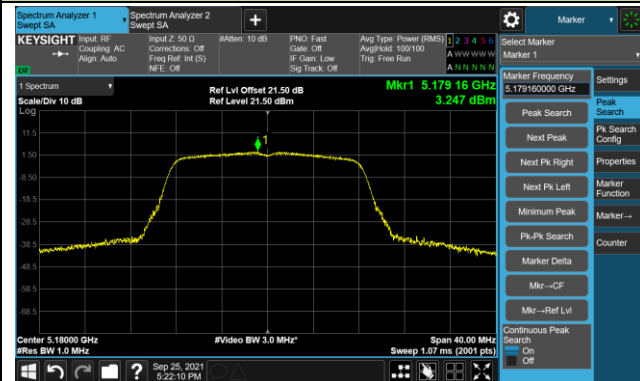

Channel 42 (5210MHz)

Channel 58 (5290MHz)

Channel 106 (5530MHz)

Channel 122 (5610MHz)

Channel 155 (5775MHz)

802.11a Power Spectral Density - Ant 1

Channel 36 (5180MHz)

Channel 44 (5220MHz)

Channel 48 (5240MHz)

Channel 52 (5260MHz)

Channel 60 (5300MHz)

Channel 64 (5320MHz)

Channel 100 (5500MHz)

Channel 118 (5580MHz)

802.11ac-VHT20 Power Spectral Density - Ant 1

Channel 36 (5180MHz)