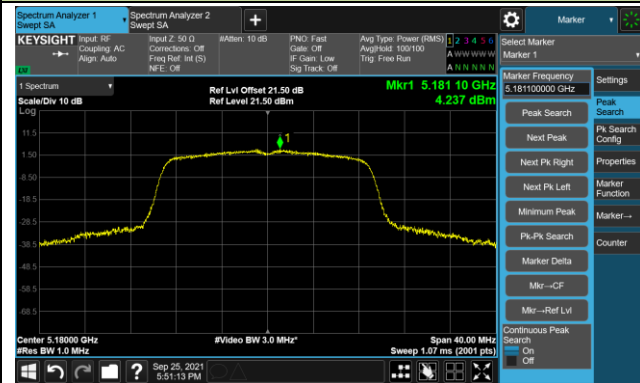

Channel 48 (5240MHz)

Channel 52 (5260MHz)

Channel 60 (5300MHz)

Channel 64 (5320MHz)

Channel 100 (5500MHz)

Channel 118 (5580MHz)

802.11ac-VHT20 Power Spectral Density - Ant 1

Channel 36 (5180MHz)