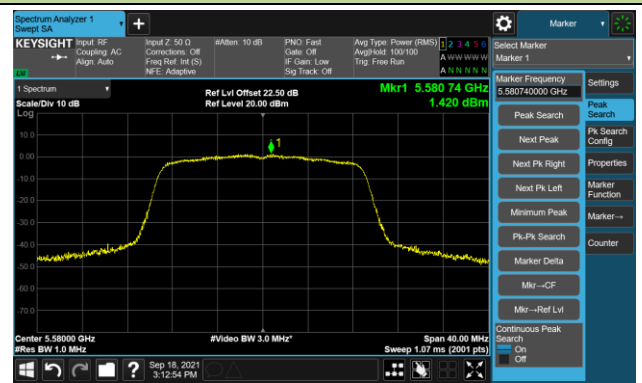

Channel 100 (5500MHz)

Channel 116 (5580MHz)

Channel 140 (5700MHz)

Channel 149 (5745MHz)

Channel 157 (5785MHz)

Channel 165 (5825MHz)

802.11ac-VHT40 Power Spectral Density - Ant 0

Channel 38 (5190MHz)

Channel 46 (5230MHz)

Channel 54 (5270MHz)

Channel 62 (5310MHz)

Channel 102 (5510MHz)

Channel 110 (5550MHz)

Channel 134 (5670MHz)

Channel 151 (5755MHz)

802.11ac-VHT80 Power Spectral Density - Ant 0