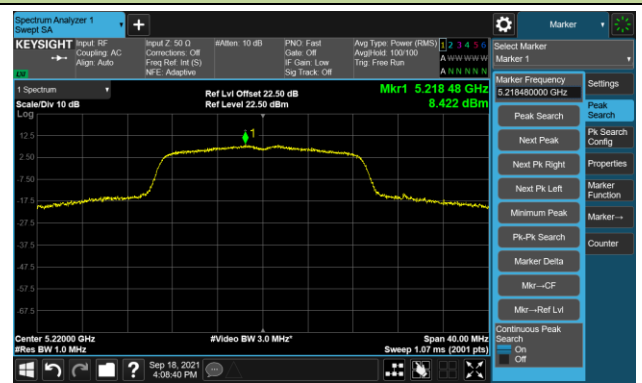

Channel 64 (5580MHz)

802.11ac-VHT20 Power Spectral Density - Ant 2

Channel 36 (5180MHz)

Channel 44 (5220MHz)

Channel 48 (5240MHz)

Channel 52 (5260MHz)

Channel 60 (5300MHz)

Channel 64 (5320MHz)