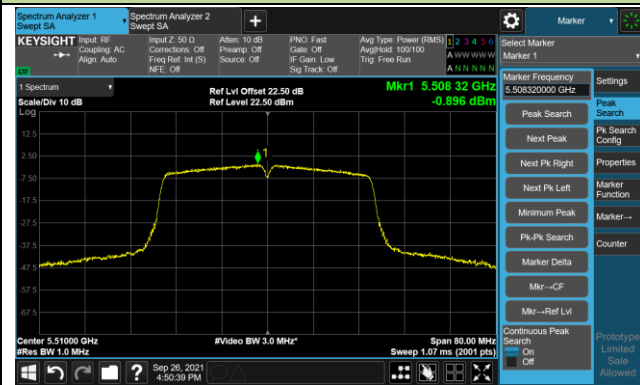

Channel 149 (5745MHz)

Channel 157 (5785MHz)

Channel 165 (5825MHz)

802.11ac-VHT40 Power Spectral Density - Ant 1

Channel 38 (5190MHz)

Channel 46 (5230MHz)

Channel 54 (5270MHz)

Channel 62 (5310MHz)

Channel 102 (5510MHz)

Channel 110 (5550MHz)

802.11ac-VHT80 Power Spectral Density - Ant 1

Channel 41 (5210MHz)

Channel 58 (5290MHz)

Channel 106 (5530MHz)

Channel 122 (5610MHz)

Channel 155 (5775MHz)