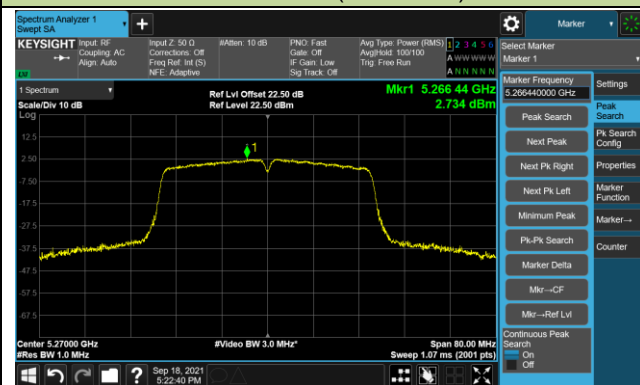

Channel 100 (5500MHz)

Channel 116 (5580MHz)

Channel 140 (5700MHz)

Channel 149 (5745MHz)

Channel 157 (5785MHz)

Channel 165 (5825MHz)

802.11ac-VHT40 Power Spectral Density - Ant 0

Channel 38 (5190MHz)

Channel 46 (5230MHz)

Channel 54 (5270MHz)

Channel 62 (5310MHz)

Channel 102 (5510MHz)

Channel 110 (5550MHz)

Channel 134 (5670MHz)

Channel 151 (5755MHz)

802.11ac-VHT80 Power Spectral Density - Ant 0