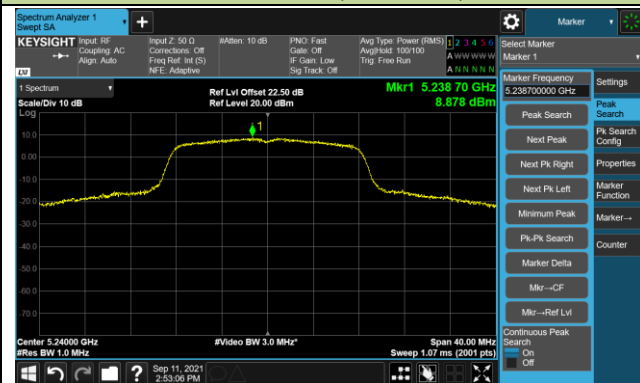

Channel 42 (5210MHz)

Channel 58 (5290MHz)

Channel 106 (5530MHz)

Channel 122 (5610MHz)

Channel 155 (5775MHz)

802.11a Power Spectral Density - Ant 1

Channel 36 (5180MHz)

Channel 44 (5220MHz)

Channel 48 (5240MHz)

Channel 52 (5260MHz)

Channel 60 (5300MHz)

Channel 64 (5320MHz)

Channel 100 (5500MHz)

Channel 118 (5580MHz)

802.11ac-VHT20 Power Spectral Density - Ant 1

Channel 36 (5180MHz)