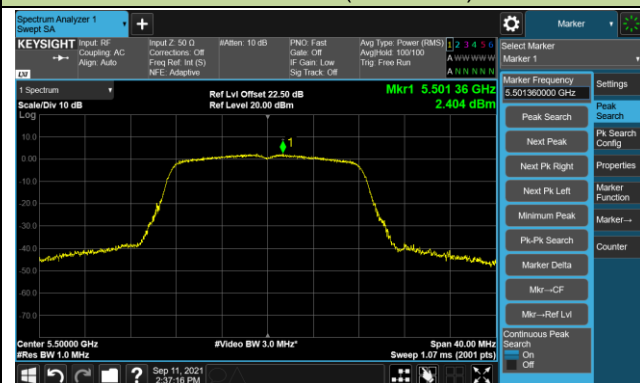

Channel 102 (5510MHz)

Channel 110 (5550MHz)

802.11ac-VHT80 Power Spectral Density - Ant 1

Channel 41 (5210MHz)

Channel 58 (5290MHz)

Channel 106 (5530MHz)

Channel 122 (5610MHz)

Channel 155 (5775MHz)

802.11a Power Spectral Density - Ant 2

Channel 36 (5180MHz)

Channel 44 (5220MHz)

Channel 48 (5240MHz)

Channel 52 (5260MHz)

Channel 60 (5300MHz)

Channel 64 (5320MHz)

Channel 100 (5500MHz)

Channel 64 (5580MHz)

802.11ac-VHT20 Power Spectral Density - Ant 2

Channel 36 (5180MHz)

Channel 44 (5220MHz)

Channel 48 (5240MHz)

Channel 52 (5260MHz)

Channel 60 (5300MHz)

Channel 64 (5320MHz)