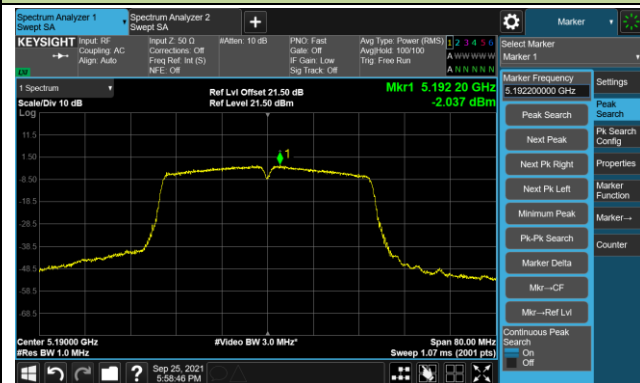

Channel 100 (5500MHz)

Channel 116 (5580MHz)

Channel 140 (5700MHz)

Channel 149 (5745MHz)

Channel 157 (5785MHz)

Channel 165 (5825MHz)

802.11ac-VHT40 Power Spectral Density - Ant 0

Channel 38 (5190MHz)

Channel 46 (5230MHz)

Channel 54 (5270MHz)

Channel 62 (5310MHz)

Channel 102 (5510MHz)

Channel 110 (5550MHz)

Channel 134 (5670MHz)

Channel 151 (5755MHz)

802.11ac-VHT80 Power Spectral Density - Ant 0