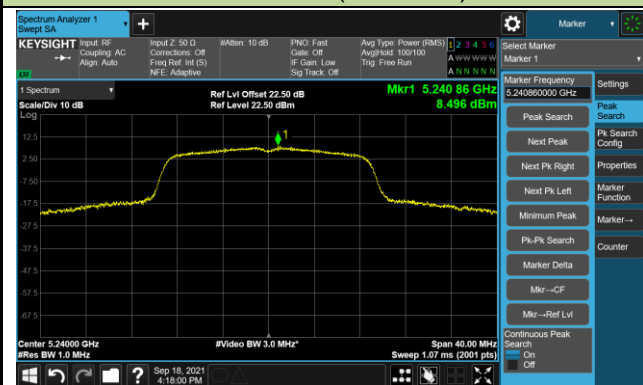

802.11a Power Spectral Density - Ant 2

Channel 36 (5180MHz)

Channel 44 (5220MHz)

Channel 48 (5240MHz)

Channel 52 (5260MHz)

Channel 60 (5300MHz)

Channel 64 (5320MHz)

Channel 100 (5500MHz)

Channel 64 (5580MHz)

802.11ac-VHT20 Power Spectral Density - Ant 2

Channel 36 (5180MHz)

Channel 44 (5220MHz)

Channel 48 (5240MHz)

Channel 52 (5260MHz)

Channel 60 (5300MHz)

Channel 64 (5320MHz)