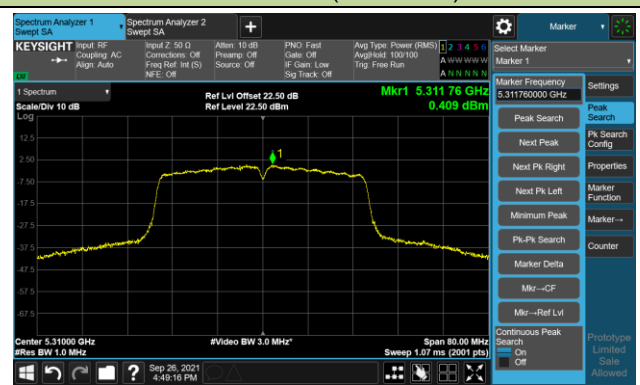

Channel 100 (5500MHz)

Channel 116 (5580MHz)

Channel 140 (5700MHz)

Channel 149 (5745MHz)

Channel 157 (5785MHz)

Channel 165 (5825MHz)

802.11ac-VHT40 Power Spectral Density - Ant 0

Channel 38 (5190MHz)

Channel 46 (5230MHz)

Channel 54 (5270MHz)

Channel 62 (5310MHz)

Channel 102 (5510MHz)

Channel 110 (5550MHz)

Channel 134 (5670MHz)

Channel 151 (5755MHz)

802.11ac-VHT80 Power Spectral Density - Ant 0