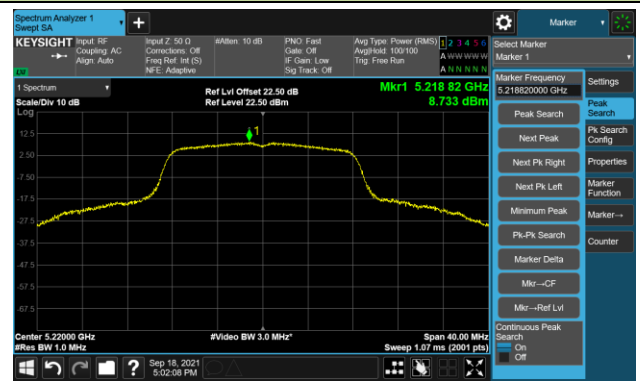

Channel 42 (5210MHz)

Channel 58 (5290MHz)

Channel 106 (5530MHz)

Channel 122 (5610MHz)

Channel 155 (5775MHz)

802.11a Power Spectral Density - Ant 1

Channel 36 (5180MHz)

Channel 44 (5220MHz)