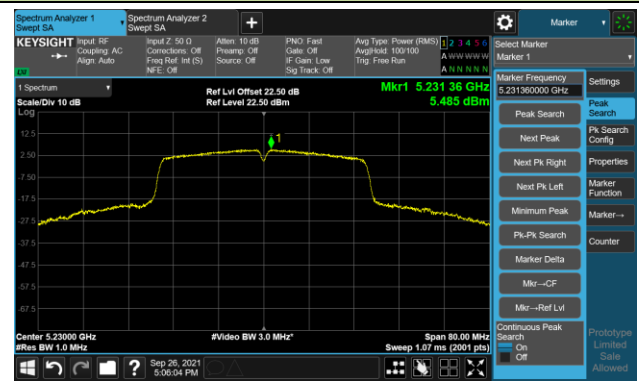

Channel 149 (5745MHz)

Channel 157 (5785MHz)

Channel 165 (5825MHz)

802.11ac-VHT40 Power Spectral Density - Ant 1

Channel 38 (5190MHz)

Channel 46 (5230MHz)

Channel 54 (5270MHz)

Channel 62 (5310MHz)

Channel 102 (5510MHz)

Channel 110 (5550MHz)

802.11ac-VHT80 Power Spectral Density - Ant 1

Channel 41 (5210MHz)

Channel 58 (5290MHz)

Channel 106 (5530MHz)

Channel 122 (5610MHz)

Channel 155 (5775MHz)