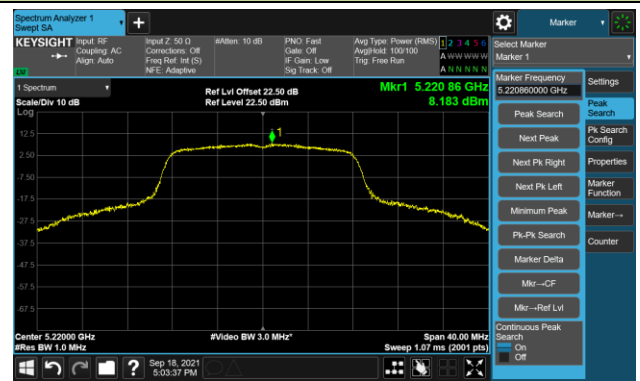

Channel 44 (5220MHz)