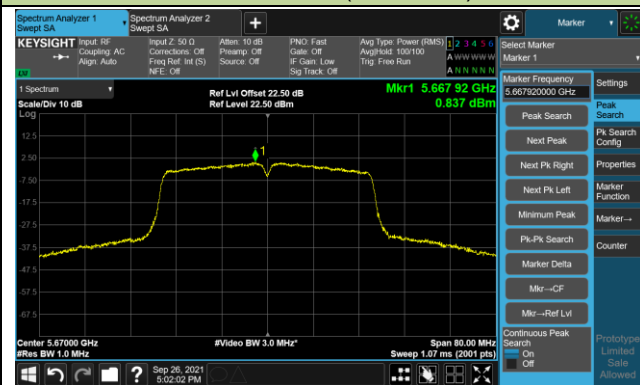

Channel 46 (5230MHz)

Channel 54 (5270MHz)

Channel 62 (5310MHz)

Channel 102 (5510MHz)

Channel 110 (5550MHz)

Channel 134 (5670MHz)

Channel 151 (5755MHz)

802.11ac-VHT80 Power Spectral Density - Ant 0

Channel 42 (5210MHz)

Channel 58 (5290MHz)

Channel 106 (5530MHz)

Channel 122 (5610MHz)

Channel 155 (5775MHz)

802.11a Power Spectral Density - Ant 1

Channel 36 (5180MHz)

Channel 44 (5220MHz)