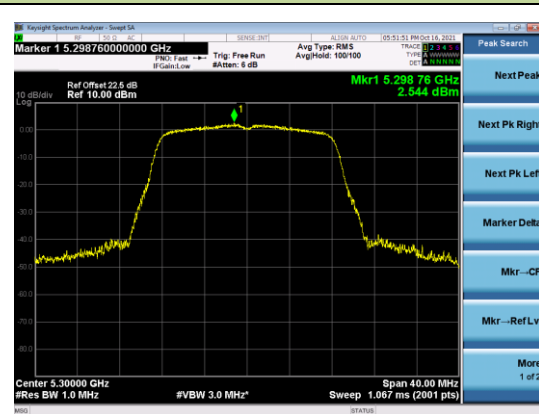

Channel 60 (5300MHz)