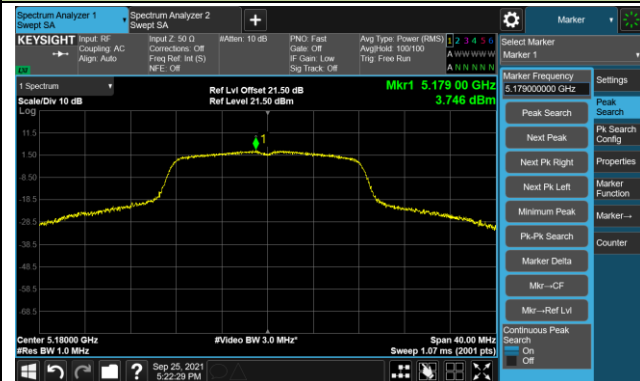

Channel 102 (5510MHz)

Channel 110 (5550MHz)

802.11ac-VHT80 Power Spectral Density - Ant 1

Channel 41 (5210MHz)

Channel 58 (5290MHz)

Channel 106 (5530MHz)

Channel 122 (5610MHz)

Channel 155 (5775MHz)

802.11a Power Spectral Density - Ant 2

Channel 36 (5180MHz)

Channel 44 (5220MHz)

Channel 48 (5240MHz)

Channel 52 (5260MHz)

Channel 60 (5300MHz)

Channel 64 (5320MHz)

Channel 100 (5500MHz)