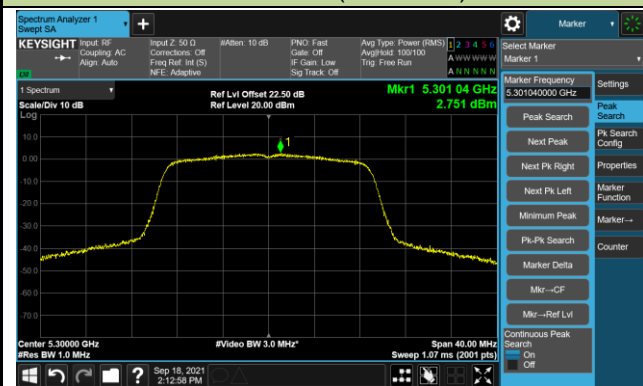

802.11a Power Spectral Density - Ant 2

Channel 36 (5180MHz)

Channel 44 (5220MHz)

Channel 48 (5240MHz)

Channel 52 (5260MHz)

Channel 60 (5300MHz)

Channel 64 (5320MHz)

Channel 100 (5500MHz)

Channel 64 (5580MHz)

802.11ac-VHT20 Power Spectral Density - Ant 2

Channel 36 (5180MHz)

Channel 44 (5220MHz)

Channel 48 (5240MHz)

Channel 52 (5260MHz)

Channel 60 (5300MHz)

Channel 64 (5320MHz)