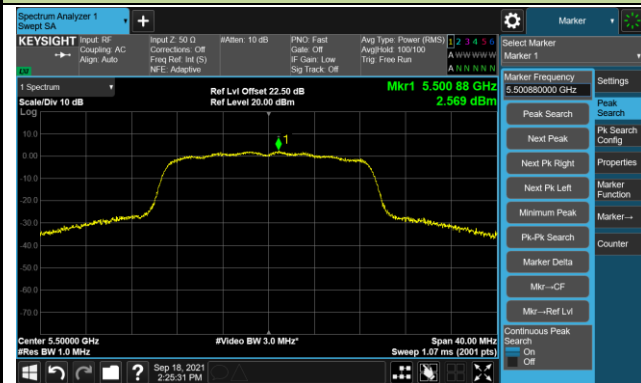

Channel 100 (5500MHz)

Channel 116 (5580MHz)

Channel 140 (5700MHz)

Channel 149 (5745MHz)

Channel 157 (5785MHz)

Channel 165 (5825MHz)

802.11ac-VHT40 Power Spectral Density - Ant 0

Channel 38 (5190MHz)

Channel 46 (5230MHz)

Channel 54 (5270MHz)

Channel 62 (5310MHz)

Channel 102 (5510MHz)

Channel 110 (5550MHz)

Channel 134 (5670MHz)

Channel 151 (5755MHz)

802.11ac-VHT80 Power Spectral Density - Ant 0