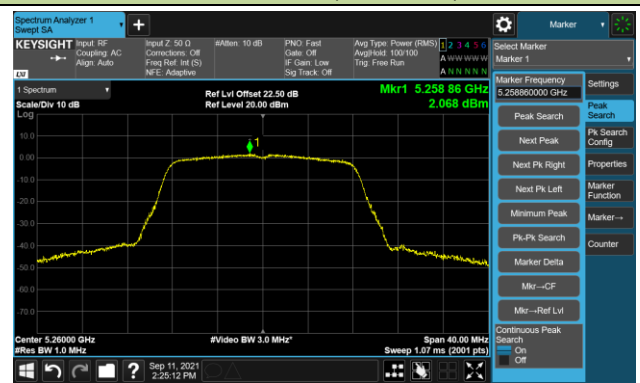

Channel 42 (5210MHz)

Channel 58 (5290MHz)

Channel 106 (5530MHz)

Channel 122 (5610MHz)

Channel 155 (5775MHz)

802.11a Power Spectral Density - Ant 1

Channel 36 (5180MHz)

Channel 44 (5220MHz)

Channel 48 (5240MHz)

Channel 52 (5260MHz)

Channel 60 (5300MHz)

Channel 64 (5320MHz)

Channel 100 (5500MHz)

Channel 118 (5580MHz)

802.11ac-VHT20 Power Spectral Density - Ant 1

Channel 36 (5180MHz)