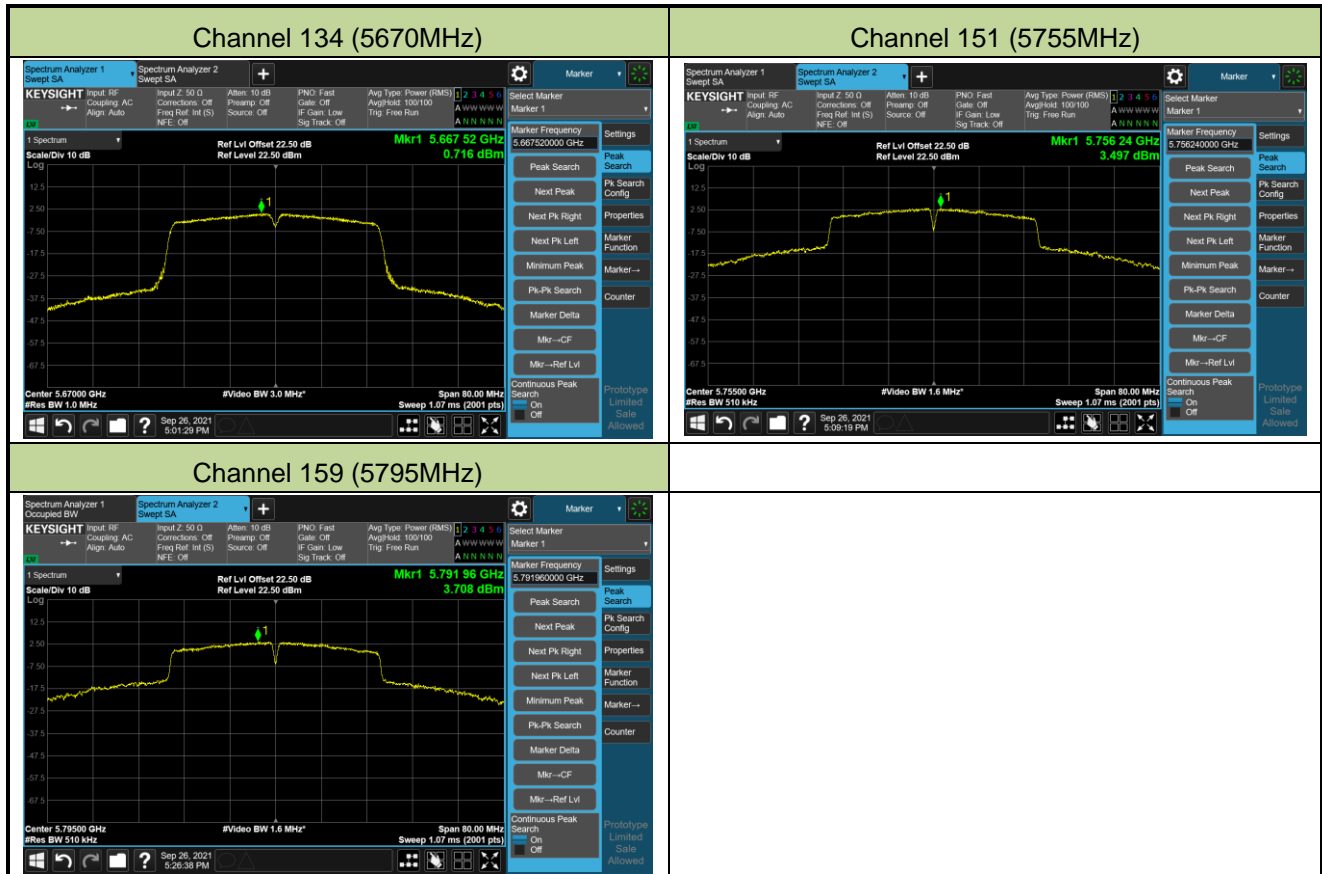

Channel 44 (5220MHz)

Channel 48 (5240MHz)

Channel 52 (5260MHz)

Channel 60 (5300MHz)

Channel 64 (5320MHz)

Channel 100 (5500MHz)

Channel 116 (5580MHz)

Channel 140 (5700MHz)

Channel 149 (5745MHz)

Channel 157 (5785MHz)

Channel 165 (5825MHz)

802.11ac-VHT40 Power Spectral Density - Ant 1

Channel 38 (5190MHz)

Channel 46 (5230MHz)

Channel 54 (5270MHz)

Channel 62 (5310MHz)

Channel 102 (5510MHz)

Channel 110 (5550MHz)

802.11ac-VHT80 Power Spectral Density - Ant 1

Channel 41 (5210MHz)

Channel 58 (5290MHz)

Channel 106 (5530MHz)

Channel 122 (5610MHz)

Channel 155 (5775MHz)