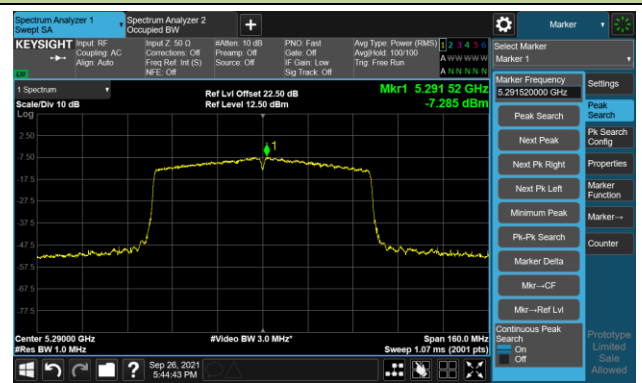

Channel 46 (5230MHz)

Channel 54 (5270MHz)

Channel 62 (5310MHz)

Channel 102 (5510MHz)

Channel 110 (5550MHz)

Channel 134 (5670MHz)

Channel 151 (5755MHz)

802.11ac-VHT80 Power Spectral Density - Ant 0

Channel 42 (5210MHz)

Channel 58 (5290MHz)

Channel 106 (5530MHz)

Channel 122 (5610MHz)

Channel 155 (5775MHz)

802.11a Power Spectral Density - Ant 1

Channel 36 (5180MHz)

Channel 44 (5220MHz)