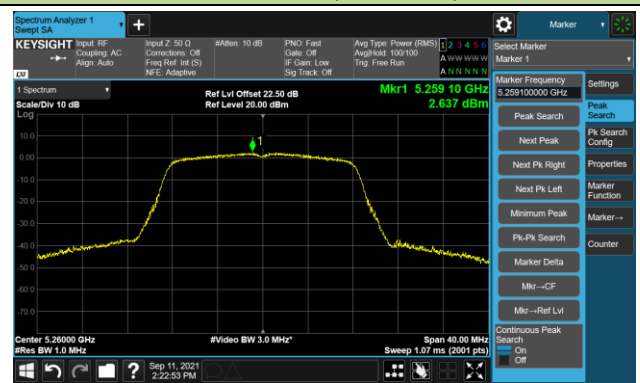

Channel 102 (5510MHz)

Channel 110 (5550MHz)

802.11ac-VHT80 Power Spectral Density - Ant 1

Channel 41 (5210MHz)

Channel 58 (5290MHz)

Channel 106 (5530MHz)

Channel 122 (5610MHz)

Channel 155 (5775MHz)

802.11a Power Spectral Density - Ant 2

Channel 36 (5180MHz)

Channel 44 (5220MHz)

Channel 48 (5240MHz)

Channel 52 (5260MHz)

Channel 60 (5300MHz)

Channel 64 (5320MHz)

Channel 100 (5500MHz)

Channel 64 (5580MHz)

802.11ac-VHT20 Power Spectral Density - Ant 2

Channel 36 (5180MHz)

Channel 44 (5220MHz)

Channel 48 (5240MHz)

Channel 52 (5260MHz)

Channel 60 (5300MHz)

Channel 64 (5320MHz)