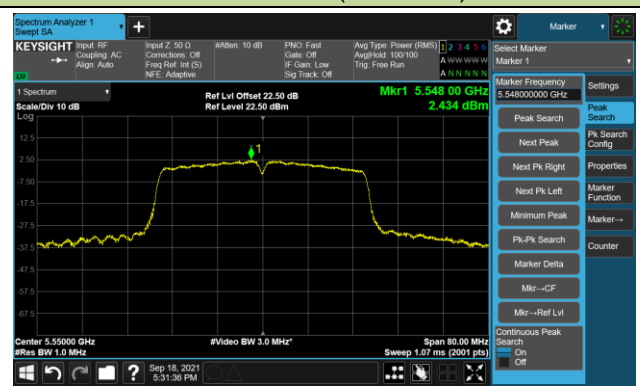

Channel 46 (5230MHz)

Channel 54 (5270MHz)

Channel 62 (5310MHz)

Channel 102 (5510MHz)

Channel 110 (5550MHz)

Channel 134 (5670MHz)

Channel 151 (5755MHz)

802.11ac-VHT80 Power Spectral Density - Ant 0

Channel 42 (5210MHz)

Channel 58 (5290MHz)

Channel 106 (5530MHz)

Channel 122 (5610MHz)

Channel 155 (5775MHz)

802.11a Power Spectral Density - Ant 1

Channel 36 (5180MHz)

Channel 44 (5220MHz)