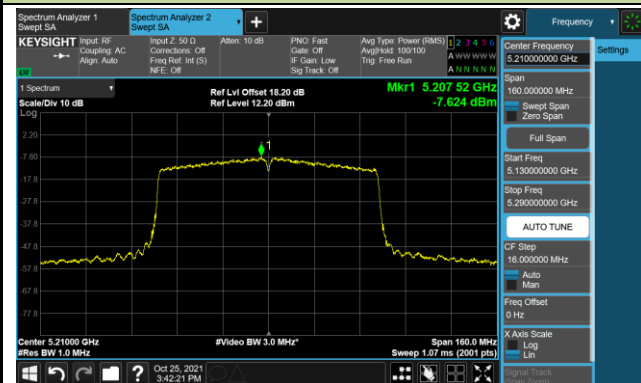

Channel 102 (5510MHz)

Channel 110 (5550MHz)

802.11ac-VHT80 Power Spectral Density - Ant 1

Channel 41 (5210MHz)

Channel 58 (5290MHz)

Channel 106 (5530MHz)

Channel 122 (5610MHz)

Channel 155 (5775MHz)