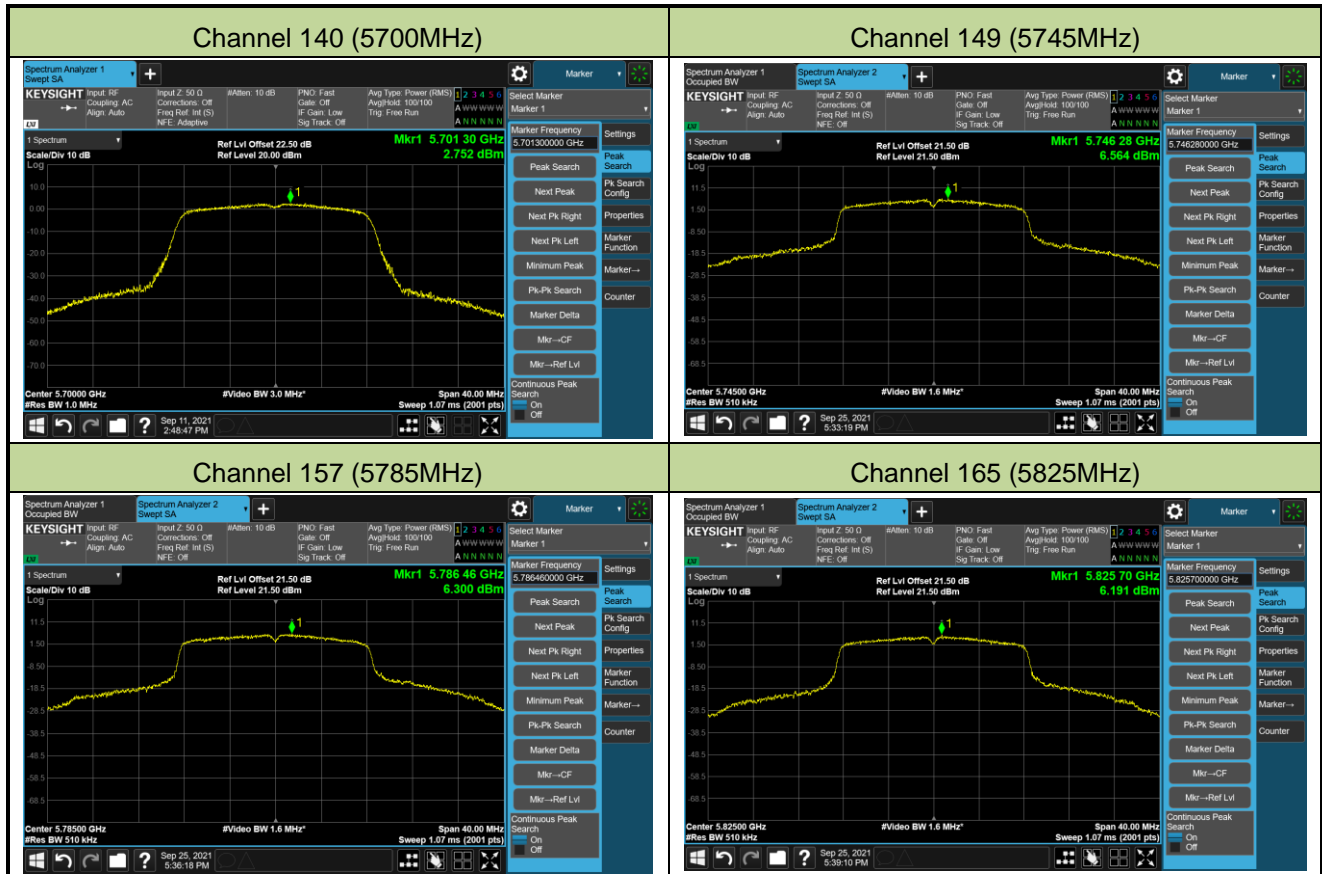

Channel 102 (5510MHz)

Channel 110 (5550MHz)

802.11ac-VHT80 Power Spectral Density - Ant 1

Channel 41 (5210MHz)

Channel 58 (5290MHz)

Channel 106 (5530MHz)

Channel 122 (5610MHz)

Channel 155 (5775MHz)

802.11a Power Spectral Density - Ant 2

Channel 36 (5180MHz)

Channel 44 (5220MHz)

Channel 48 (5240MHz)

Channel 52 (5260MHz)

Channel 60 (5300MHz)

Channel 64 (5320MHz)

Channel 100 (5500MHz)

Channel 64 (5580MHz)

802.11ac-VHT20 Power Spectral Density - Ant 2

Channel 36 (5180MHz)

Channel 44 (5220MHz)

Channel 48 (5240MHz)

Channel 52 (5260MHz)

Channel 60 (5300MHz)

Channel 64 (5320MHz)