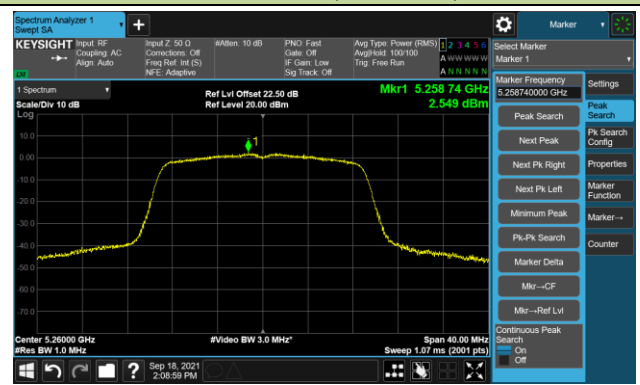

Channel 52 (5260MHz)