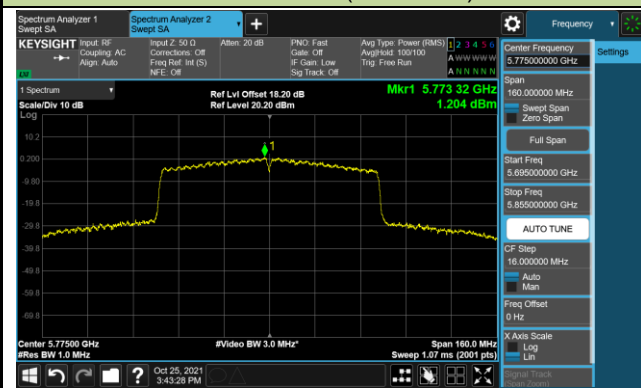

Channel 102 (5510MHz)

Channel 110 (5550MHz)

802.11ac-VHT80 Power Spectral Density - Ant 1

Channel 41 (5210MHz)

Channel 58 (5290MHz)

Channel 106 (5530MHz)

Channel 122 (5610MHz)

Channel 155 (5775MHz)