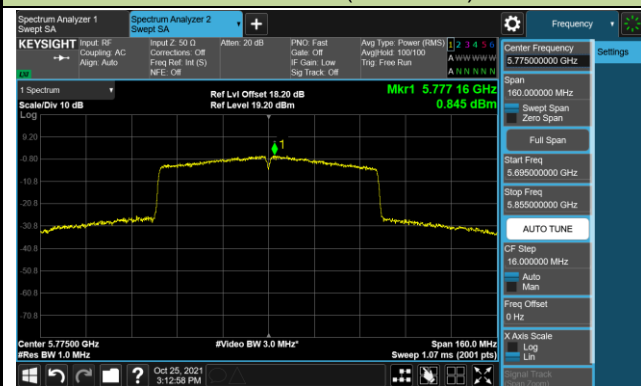

Channel 42 (5210MHz)

Channel 58 (5290MHz)

Channel 106 (5530MHz)

Channel 122 (5610MHz)

Channel 155 (5775MHz)

802.11a Power Spectral Density - Ant 1

Channel 36 (5180MHz)

Channel 44 (5220MHz)