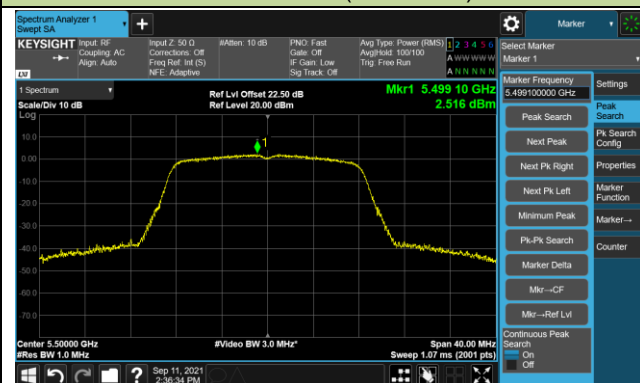

Channel 48 (5240MHz)

Channel 52 (5260MHz)

Channel 60 (5300MHz)

Channel 64 (5320MHz)

Channel 100 (5500MHz)

Channel 118 (5580MHz)

802.11ac-VHT20 Power Spectral Density - Ant 1

Channel 36 (5180MHz)