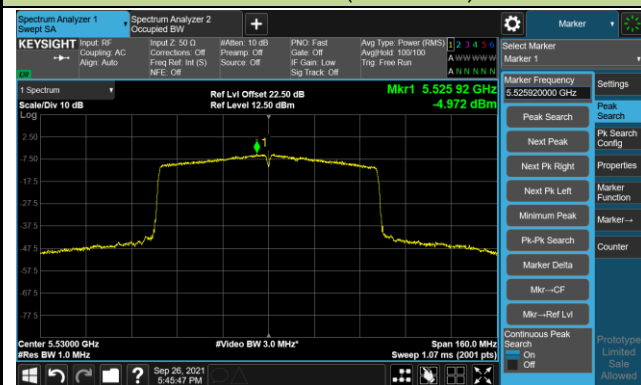

Channel 102 (5510MHz)

Channel 110 (5550MHz)

802.11ac-VHT80 Power Spectral Density - Ant 1

Channel 41 (5210MHz)

Channel 58 (5290MHz)

Channel 106 (5530MHz)

Channel 122 (5610MHz)

Channel 155 (5775MHz)