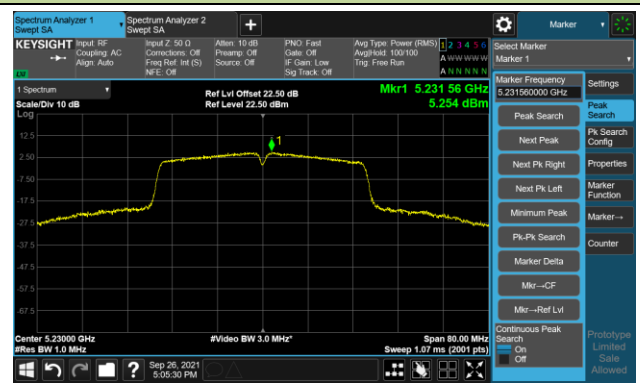

Channel 100 (5500MHz)

Channel 116 (5580MHz)

Channel 140 (5700MHz)

Channel 149 (5745MHz)

Channel 157 (5785MHz)

Channel 165 (5825MHz)

802.11ac-VHT40 Power Spectral Density - Ant 0

Channel 38 (5190MHz)

Channel 46 (5230MHz)

Channel 54 (5270MHz)

Channel 62 (5310MHz)

Channel 102 (5510MHz)

Channel 110 (5550MHz)

Channel 134 (5670MHz)

Channel 151 (5755MHz)

802.11ac-VHT80 Power Spectral Density - Ant 0