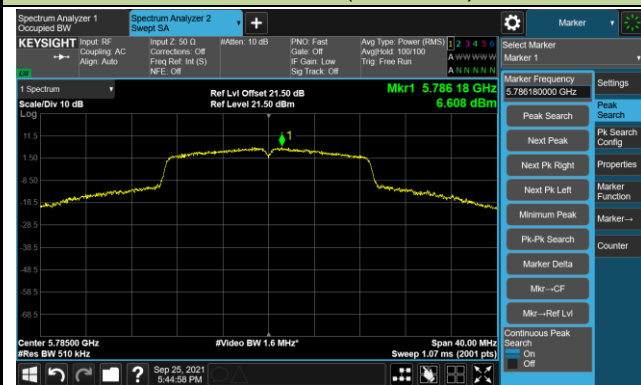

Channel 44 (5220MHz)

Channel 48 (5240MHz)

Channel 52 (5260MHz)

Channel 60 (5300MHz)

Channel 64 (5320MHz)

Channel 100 (5500MHz)

Channel 116 (5580MHz)

Channel 140 (5700MHz)

Channel 149 (5745MHz)

Channel 157 (5785MHz)

Channel 165 (5825MHz)

802.11ac-VHT40 Power Spectral Density - Ant 1

Channel 38 (5190MHz)

Channel 46 (5230MHz)

Channel 54 (5270MHz)

Channel 62 (5310MHz)