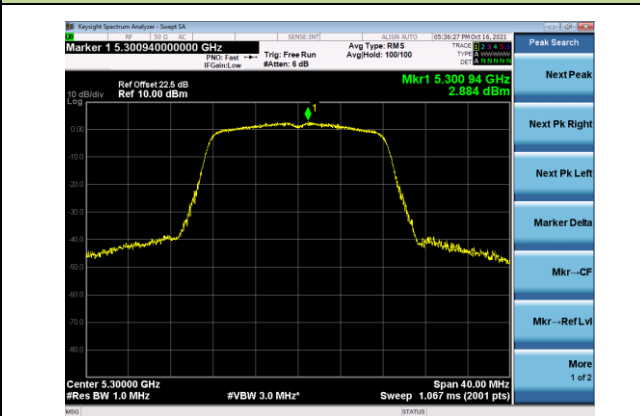

802.11a Power Spectral Density - Ant 2

Channel 36 (5180MHz)

Channel 44 (5220MHz)

Channel 48 (5240MHz)

Channel 52 (5260MHz)

Channel 60 (5300MHz)

Channel 64 (5320MHz)

Channel 100 (5500MHz)

Channel 64 (5580MHz)

802.11ac-VHT20 Power Spectral Density - Ant 2

Channel 36 (5180MHz)

Channel 44 (5220MHz)

Channel 48 (5240MHz)

Channel 52 (5260MHz)

Channel 60 (5300MHz)

Channel 64 (5320MHz)