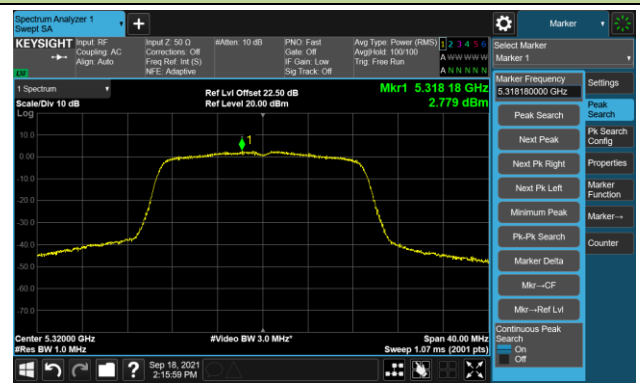

Channel 44 (5220MHz)

Channel 48 (5240MHz)

Channel 52 (5260MHz)

Channel 60 (5300MHz)

Channel 64 (5320MHz)

Channel 100 (5500MHz)

Channel 116 (5580MHz)

Channel 140 (5700MHz)

Channel 149 (5745MHz)

Channel 157 (5785MHz)

Channel 165 (5825MHz)

802.11ac-VHT40 Power Spectral Density - Ant 1

Channel 38 (5190MHz)

Channel 46 (5230MHz)

Channel 54 (5270MHz)

Channel 62 (5310MHz)