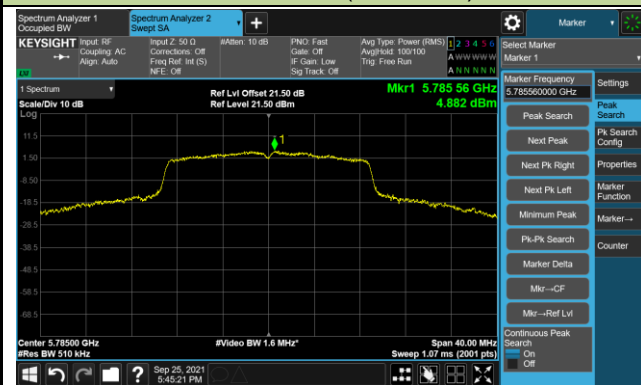

Channel 100 (5500MHz)

Channel 116 (5580MHz)

Channel 140 (5700MHz)

Channel 149 (5745MHz)

Channel 157 (5785MHz)

Channel 165 (5825MHz)

802.11ac-VHT40 Power Spectral Density - Ant 0

Channel 38 (5190MHz)

Channel 46 (5230MHz)

Channel 54 (5270MHz)

Channel 62 (5310MHz)

Channel 102 (5510MHz)

Channel 110 (5550MHz)

Channel 134 (5670MHz)

Channel 151 (5755MHz)

802.11ac-VHT80 Power Spectral Density - Ant 0