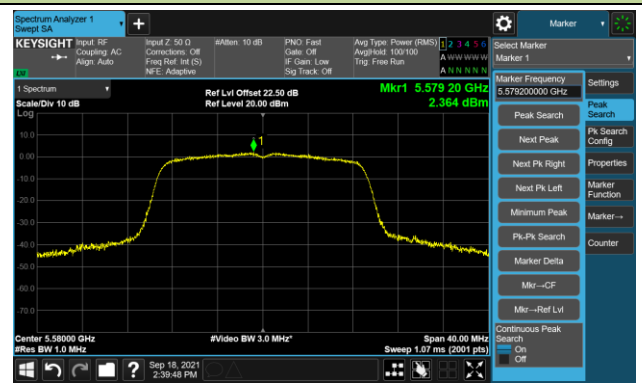

Channel 44 (5220MHz)

Channel 48 (5240MHz)

Channel 52 (5260MHz)

Channel 60 (5300MHz)

Channel 64 (5320MHz)

Channel 100 (5500MHz)

Channel 116 (5580MHz)

Channel 140 (5700MHz)

Channel 149 (5745MHz)

Channel 157 (5785MHz)

Channel 165 (5825MHz)

802.11ac-VHT40 Power Spectral Density - Ant 1

Channel 38 (5190MHz)

Channel 46 (5230MHz)

Channel 54 (5270MHz)

Channel 62 (5310MHz)