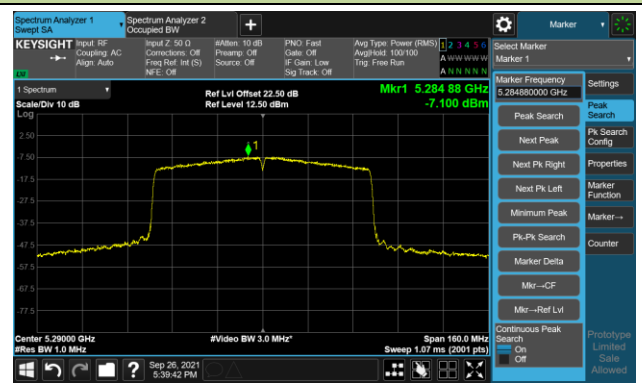

Channel 102 (5510MHz)

Channel 110 (5550MHz)

802.11ac-VHT80 Power Spectral Density - Ant 1

Channel 41 (5210MHz)

Channel 58 (5290MHz)

Channel 106 (5530MHz)

Channel 122 (5610MHz)

Channel 155 (5775MHz)