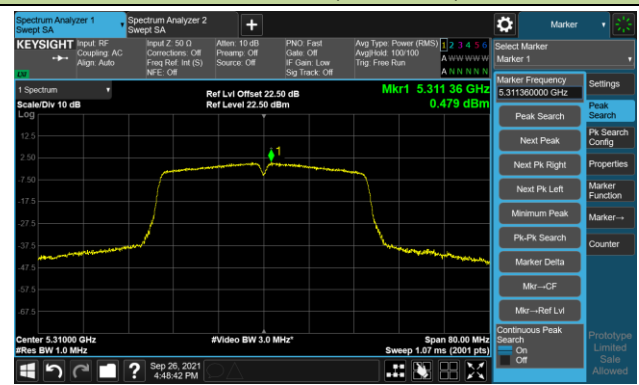

Channel 149 (5745MHz)

Channel 157 (5785MHz)

Channel 165 (5825MHz)

802.11ac-VHT40 Power Spectral Density - Ant 1

Channel 38 (5190MHz)

Channel 46 (5230MHz)

Channel 54 (5270MHz)

Channel 62 (5310MHz)

Channel 102 (5510MHz)

Channel 110 (5550MHz)

802.11ac-VHT80 Power Spectral Density - Ant 1

Channel 41 (5210MHz)

Channel 58 (5290MHz)

Channel 106 (5530MHz)

Channel 122 (5610MHz)

Channel 155 (5775MHz)