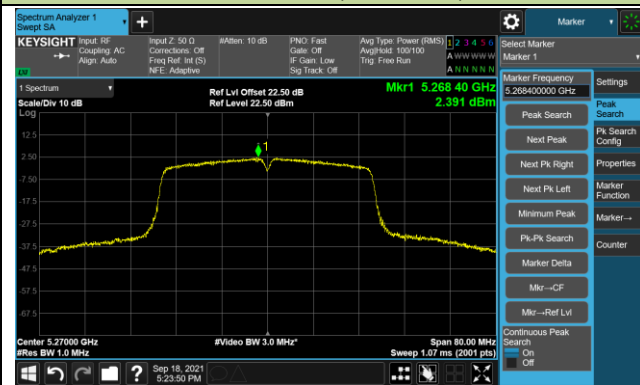

Channel 149 (5745MHz)

Channel 157 (5785MHz)

Channel 165 (5825MHz)

802.11ac-VHT40 Power Spectral Density - Ant 1

Channel 38 (5190MHz)

Channel 46 (5230MHz)

Channel 54 (5270MHz)

Channel 62 (5310MHz)

Channel 102 (5510MHz)

Channel 110 (5550MHz)

802.11ac-VHT80 Power Spectral Density - Ant 1

Channel 41 (5210MHz)

Channel 58 (5290MHz)

Channel 106 (5530MHz)

Channel 122 (5610MHz)

Channel 155 (5775MHz)