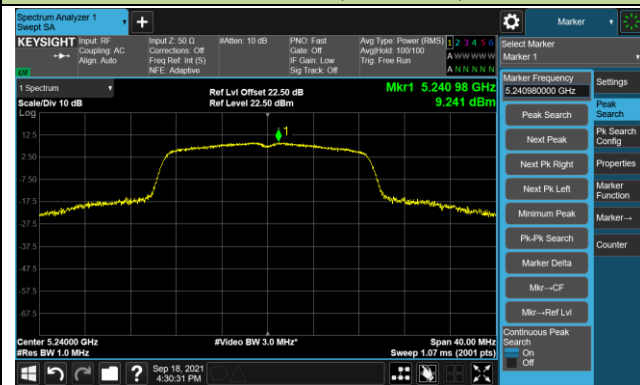

Channel 48 (5240MHz)