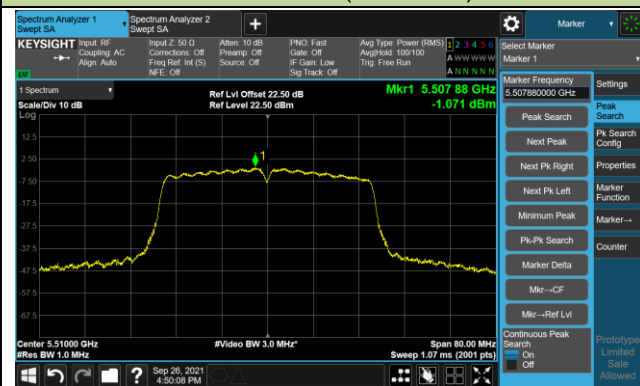

Channel 46 (5230MHz)

Channel 54 (5270MHz)

Channel 62 (5310MHz)

Channel 102 (5510MHz)

Channel 110 (5550MHz)

Channel 134 (5670MHz)

Channel 151 (5755MHz)

802.11ac-VHT80 Power Spectral Density - Ant 0

Channel 42 (5210MHz)

Channel 58 (5290MHz)

Channel 106 (5530MHz)

Channel 122 (5610MHz)

Channel 155 (5775MHz)

802.11a Power Spectral Density - Ant 1

Channel 36 (5180MHz)

Channel 44 (5220MHz)