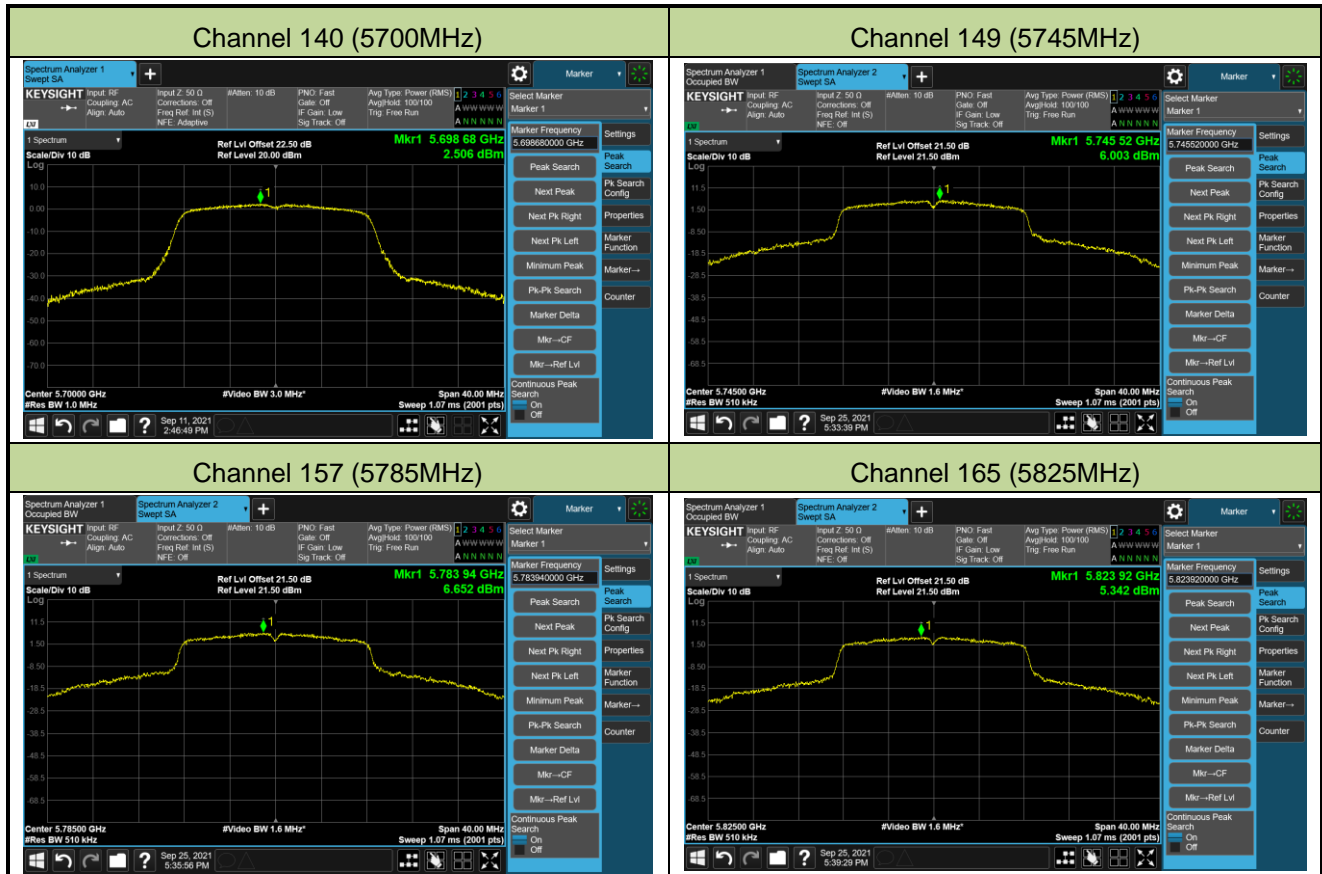

Channel 42 (5210MHz)

Channel 58 (5290MHz)

Channel 106 (5530MHz)

Channel 122 (5610MHz)

Channel 155 (5775MHz)

802.11a Power Spectral Density - Ant 1

Channel 36 (5180MHz)

Channel 44 (5220MHz)

Channel 48 (5240MHz)

Channel 52 (5260MHz)

Channel 60 (5300MHz)

Channel 64 (5320MHz)

Channel 100 (5500MHz)

Channel 118 (5580MHz)

802.11ac-VHT20 Power Spectral Density - Ant 1

Channel 36 (5180MHz)

Channel 44 (5220MHz)

Channel 48 (5240MHz)

Channel 52 (5260MHz)

Channel 60 (5300MHz)

Channel 64 (5320MHz)

Channel 100 (5500MHz)

Channel 116 (5580MHz)

Channel 140 (5700MHz)