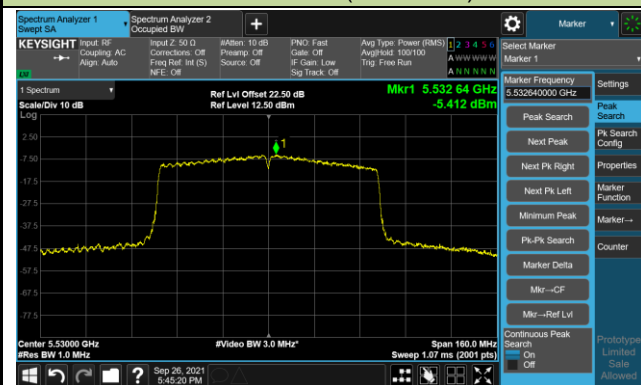

Channel 46 (5230MHz)

Channel 54 (5270MHz)

Channel 62 (5310MHz)

Channel 102 (5510MHz)

Channel 110 (5550MHz)

Channel 134 (5670MHz)

Channel 151 (5755MHz)

802.11ac-VHT80 Power Spectral Density - Ant 0

Channel 42 (5210MHz)

Channel 58 (5290MHz)

Channel 106 (5530MHz)

Channel 122 (5610MHz)

Channel 155 (5775MHz)

802.11a Power Spectral Density - Ant 1

Channel 36 (5180MHz)

Channel 44 (5220MHz)