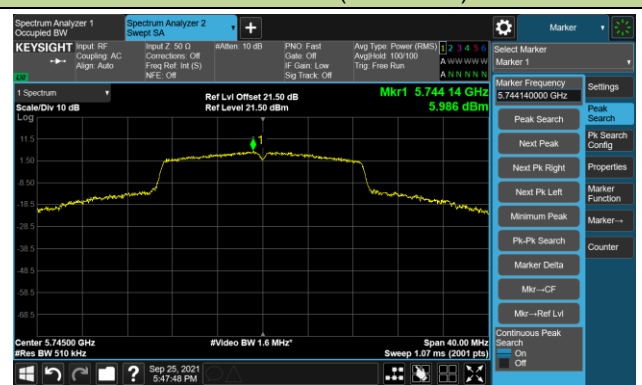

Channel 44 (5220MHz)

Channel 48 (5240MHz)

Channel 52 (5260MHz)

Channel 60 (5300MHz)

Channel 64 (5320MHz)

Channel 100 (5500MHz)

Channel 116 (5580MHz)

Channel 140 (5700MHz)

Channel 149 (5745MHz)

Channel 157 (5785MHz)

Channel 165 (5825MHz)

802.11ac-VHT40 Power Spectral Density - Ant 1

Channel 38 (5190MHz)

Channel 46 (5230MHz)

Channel 54 (5270MHz)

Channel 62 (5310MHz)