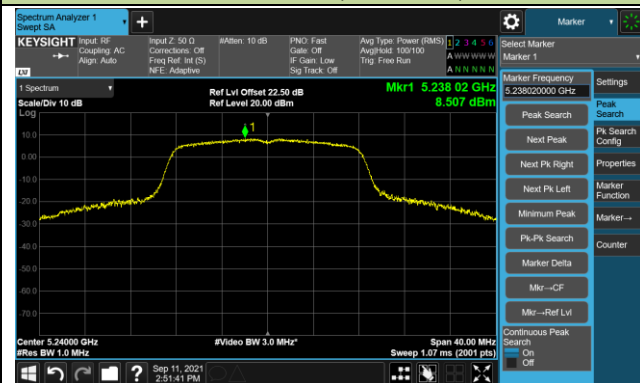

Channel 102 (5510MHz)

Channel 110 (5550MHz)

802.11ac-VHT80 Power Spectral Density - Ant 1

Channel 41 (5210MHz)

Channel 58 (5290MHz)

Channel 106 (5530MHz)

Channel 122 (5610MHz)

Channel 155 (5775MHz)

802.11a Power Spectral Density - Ant 2

Channel 36 (5180MHz)

Channel 44 (5220MHz)

Channel 48 (5240MHz)

Channel 52 (5260MHz)

Channel 60 (5300MHz)

Channel 64 (5320MHz)

Channel 100 (5500MHz)

Channel 64 (5580MHz)

802.11ac-VHT20 Power Spectral Density - Ant 2

Channel 36 (5180MHz)

Channel 44 (5220MHz)

Channel 48 (5240MHz)

Channel 52 (5260MHz)

Channel 60 (5300MHz)

Channel 64 (5320MHz)