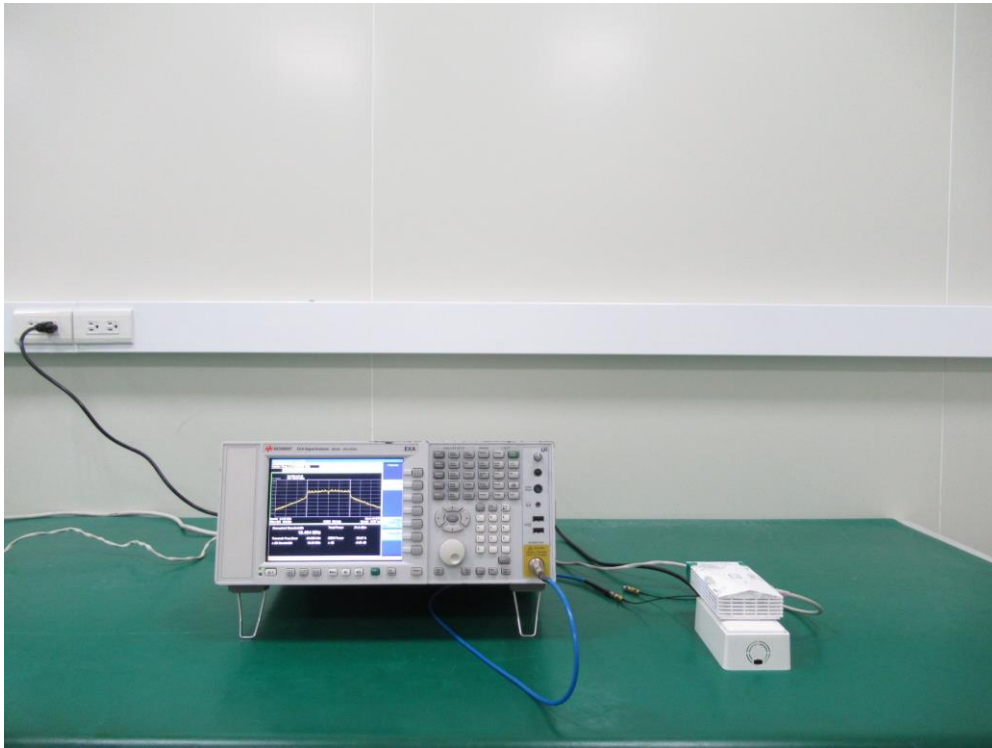

Test Setup Photo

Description: Front View of Conducted Emission Test Setup for Power Port

Description: Back View of Conducted Emission Test Setup for Power Port

Description: Radiated Spurious Emission Test Setup for Below 1GHz

Description: Radiated Spurious Emission Test Setup for Above 1GHz

Description: Conducted Test Setup

Description: DFS Test Setup