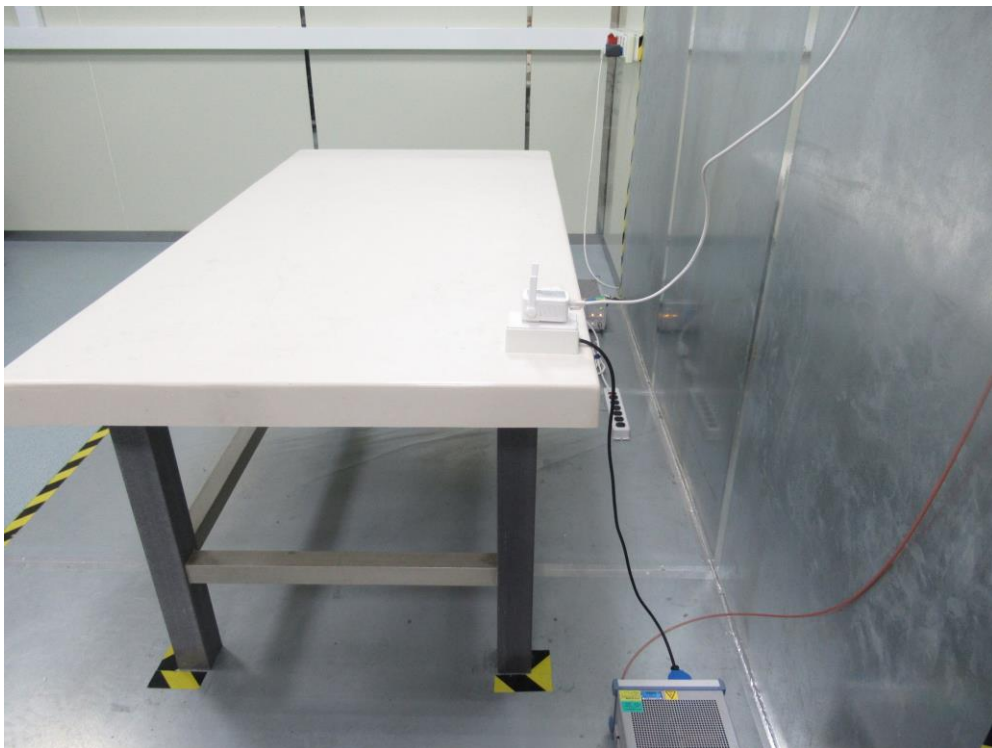

Test Setup Photo

Description: Front View of Conducted Emission Test Setup for Power Port

Description: Back View of Conducted Emission Test Setup for Power Port

Description: Radiated Spurious Emission Test Setup for Below 1GHz

Description: Radiated Spurious Emission Test Setup for Above 1GHz

Description: Conducted Test Setup

Description: DFS Test Setup