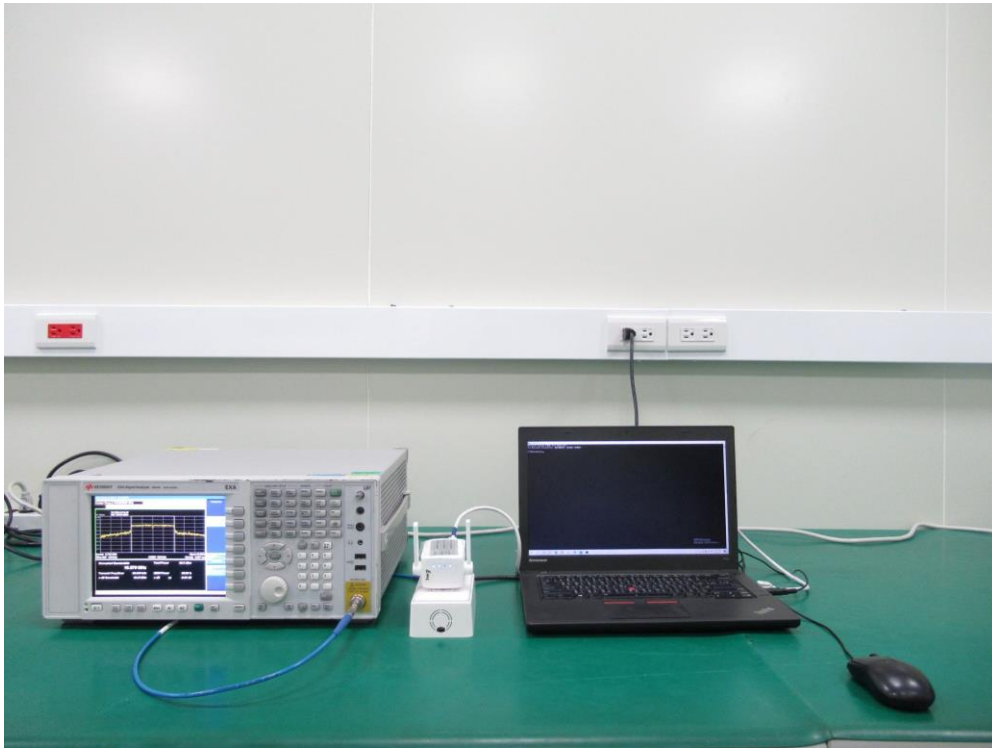

Test Setup Photo

Description: Front View of Conducted Emission Test Setup for Power Port

Description: Back View of Conducted Emission Test Setup for Power Port

Description: Radiated Spurious Emission Test Setup for Below 1GHz

Description: Radiated Spurious Emission Test Setup for Above 1GHz

Description: Conducted Test Setup

Description: DFS Test Setup