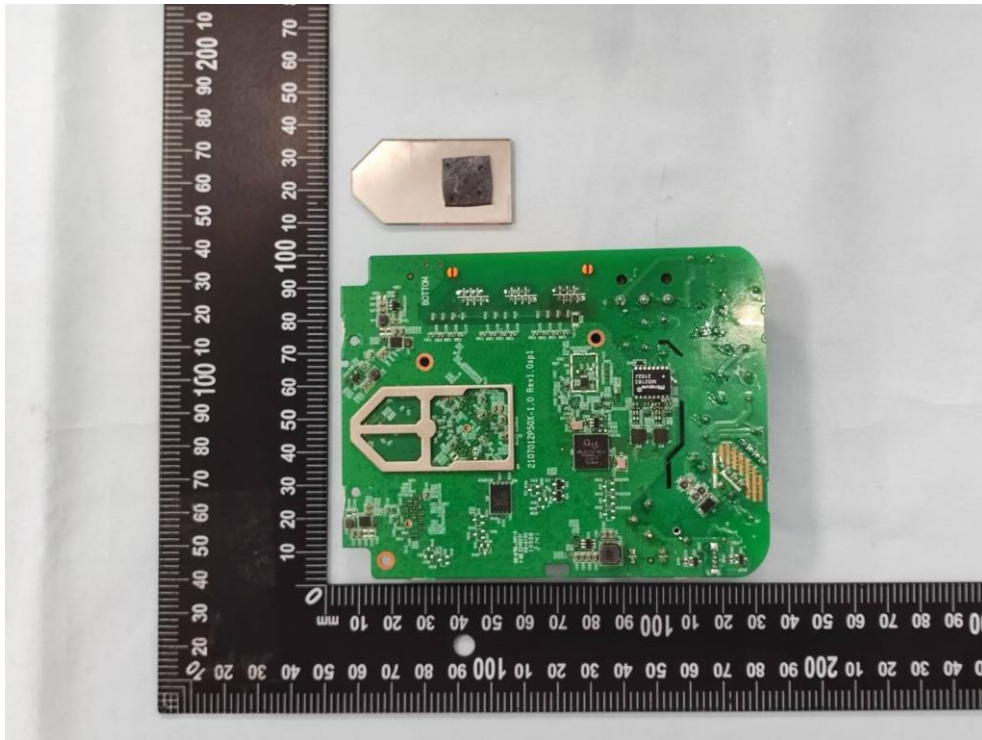

Product: AX3000+G1500 Whole Home Powerline Mesh Wi-Fi 6 System

Brand Name: tp-link

Model Number: Deco PX50

Internal Photograph

(1) EUT Photo

(2) EUT Photo

(3) EUT Photo

(4) EUT Photo

(5) EUT Photo

(6) EUT Photo

(7) EUT Photo

(8) EUT Photo

(11) EUT Photo

(12) EUT Photo

(15) EUT Photo