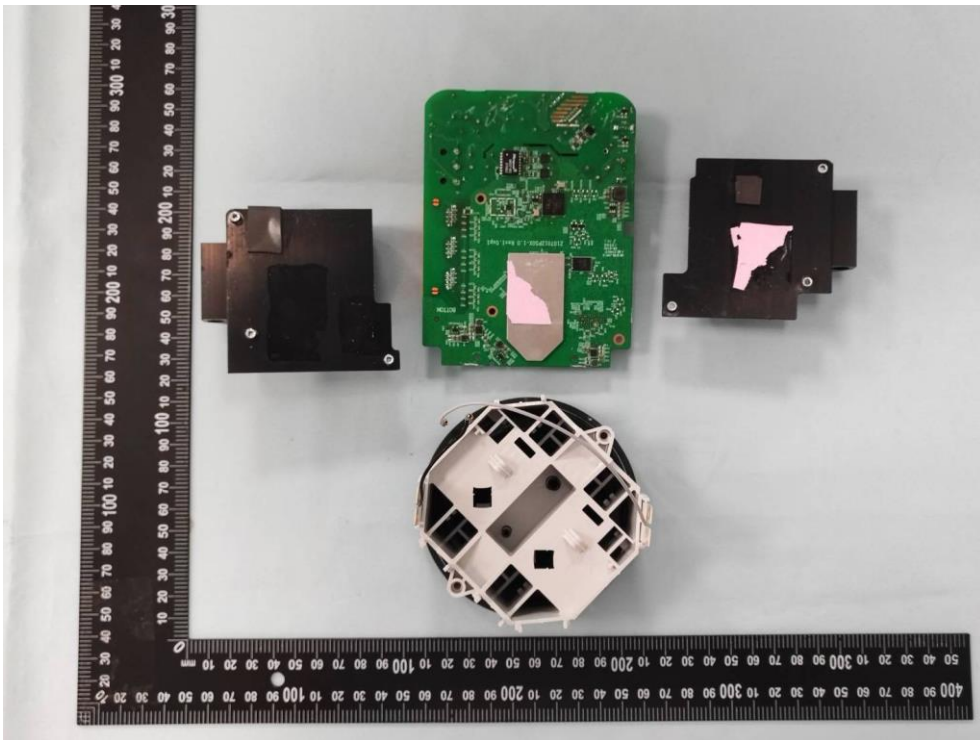

Product: AX3000+G1500 Whole Home Powerline Mesh Wi-Fi 6 System

Brand Name: tp-link

Model Number: Deco PX50

Internal Photograph

(1) EUT Photo

(2) EUT Photo

(3) EUT Photo

(4) EUT Photo

(5) EUT Photo

(6) EUT Photo

(7) EUT Photo

(8) EUT Photo

(11) EUT Photo

(12) EUT Photo

(15) EUT Photo