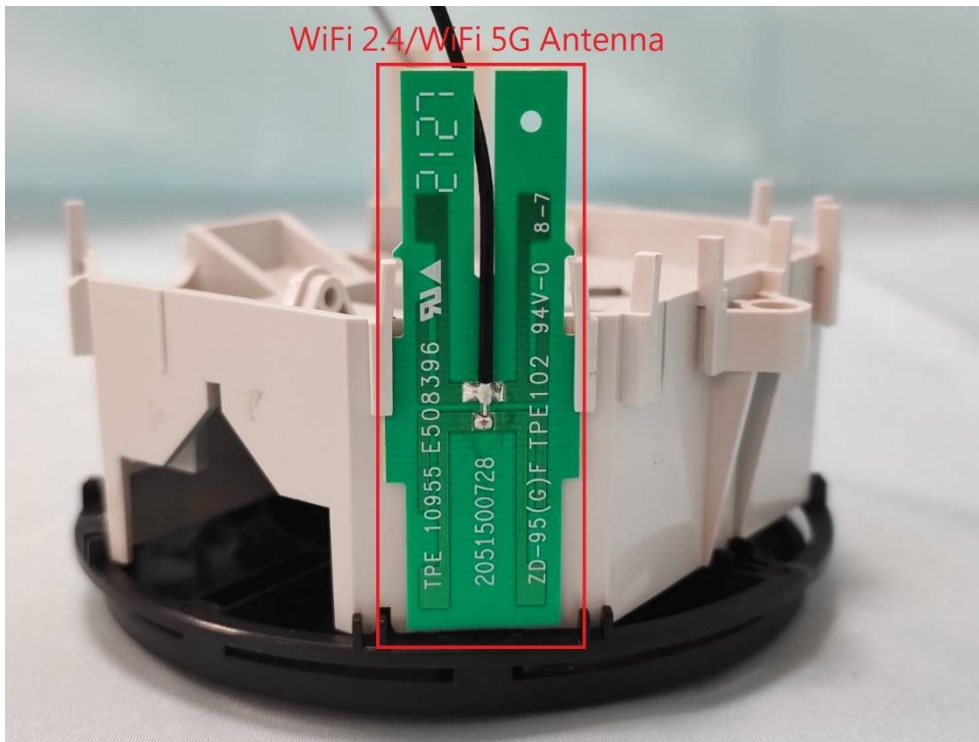

(5) EUT Photo