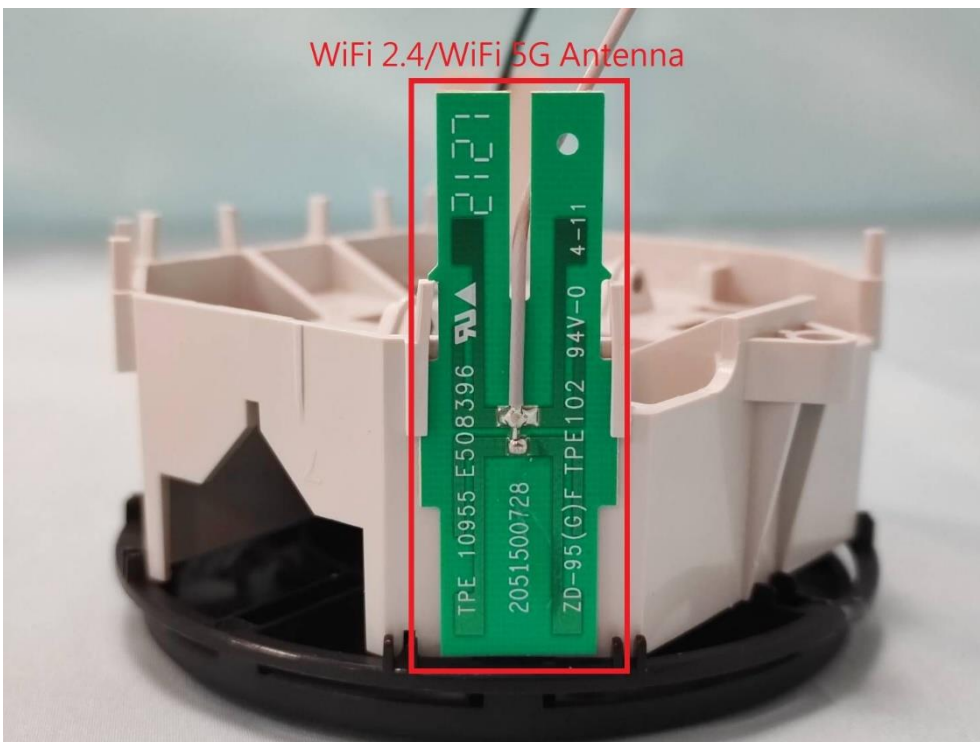

Product: AX3000+G1500 Whole Home Powerline Mesh Wi-Fi 6 System

Brand Name: tp-link

Model Number: Deco PX50

Internal Photograph

(1) EUT Photo

(2) EUT Photo

(3) EUT Photo

(4) EUT Photo

(5) EUT Photo

(6) EUT Photo

(7) EUT Photo

(8) EUT Photo

(11) EUT Photo

(12) EUT Photo

(15) EUT Photo