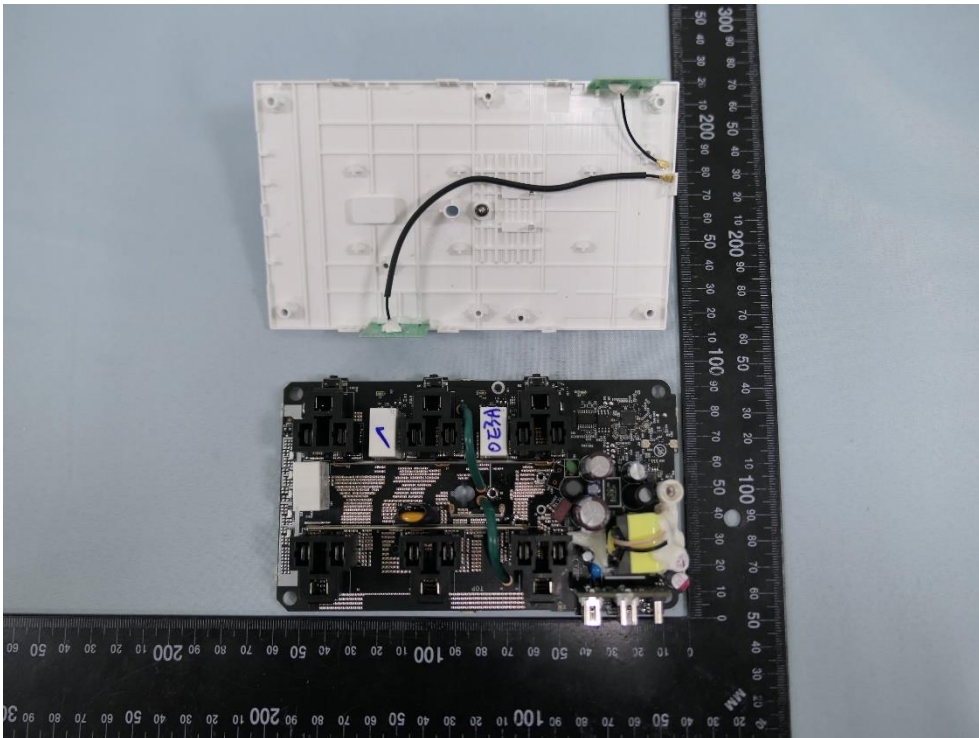

**Product: Smart Wi-Fi Outlet
Extender**

Brand Name: tp-link

Model Number: Tapo P306

Internal Photograph

(1) EUT Photo

(2) EUT Photo

(3) EUT Photo

(4) EUT Photo

(5) EUT Photo

(6) EUT Photo

(7) EUT Photo

(8) EUT Photo