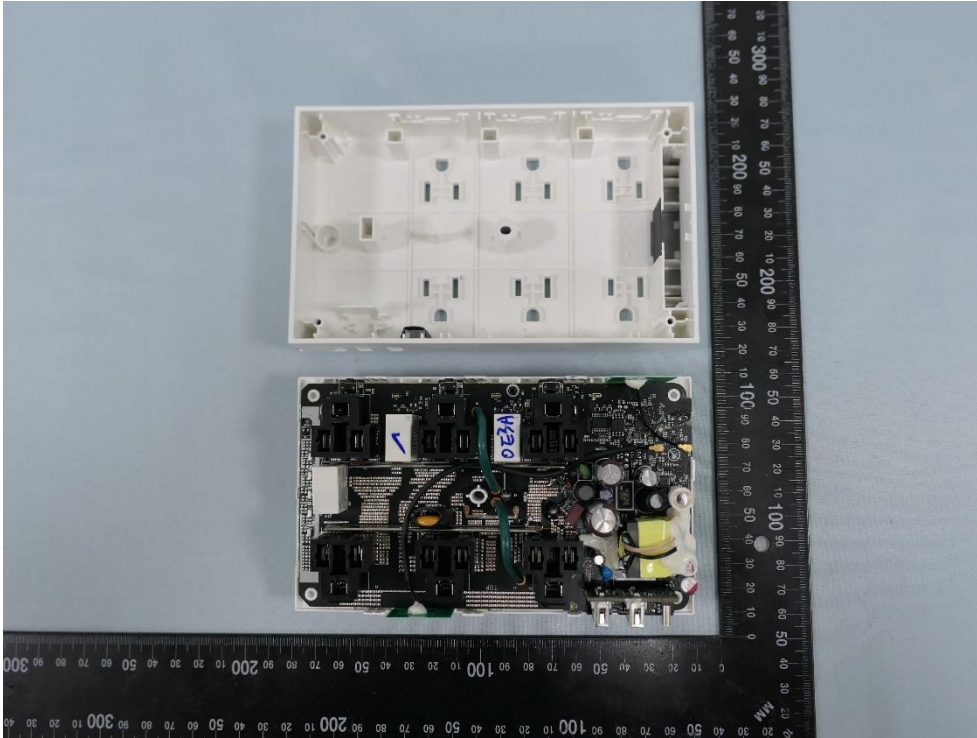

**Product: Smart Wi-Fi Outlet
Extender**

Brand Name: tp-link

Model Number: Tapo P306

Internal Photograph

(1) EUT Photo

(2) EUT Photo

(3) EUT Photo

(4) EUT Photo

(5) EUT Photo

(6) EUT Photo

(7) EUT Photo

(8) EUT Photo