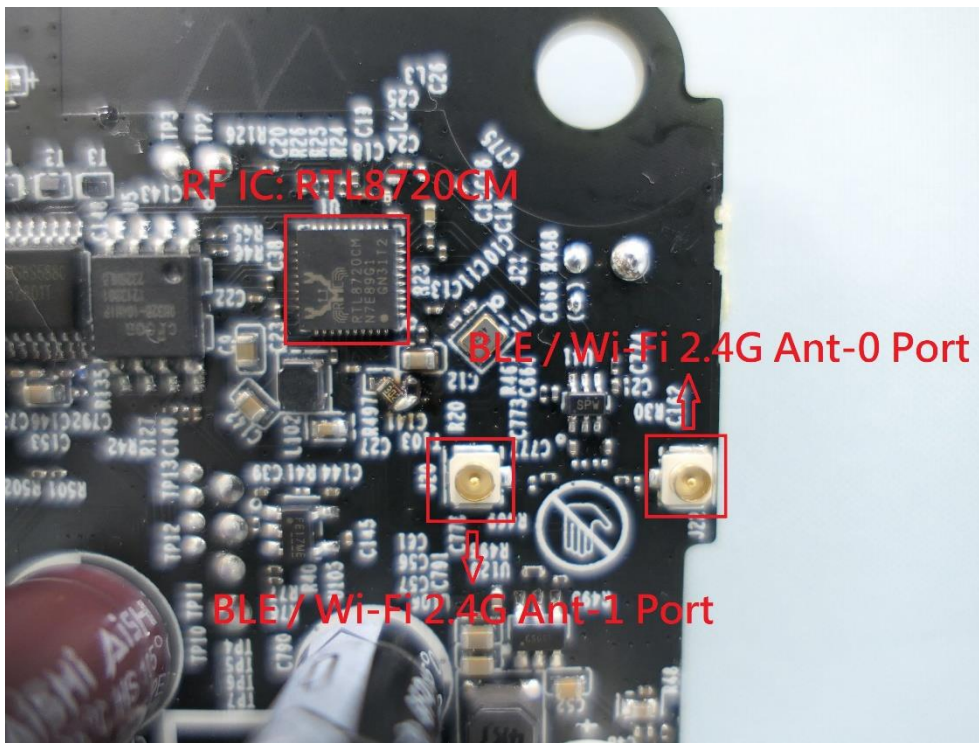

**Product: Smart Wi-Fi Outlet
Extender**

Brand Name: tp-link

Model Number: Tapo P306

Internal Photograph

(1) EUT Photo

(2) EUT Photo

(3) EUT Photo

(4) EUT Photo

(5) EUT Photo

(6) EUT Photo

(7) EUT Photo

(8) EUT Photo