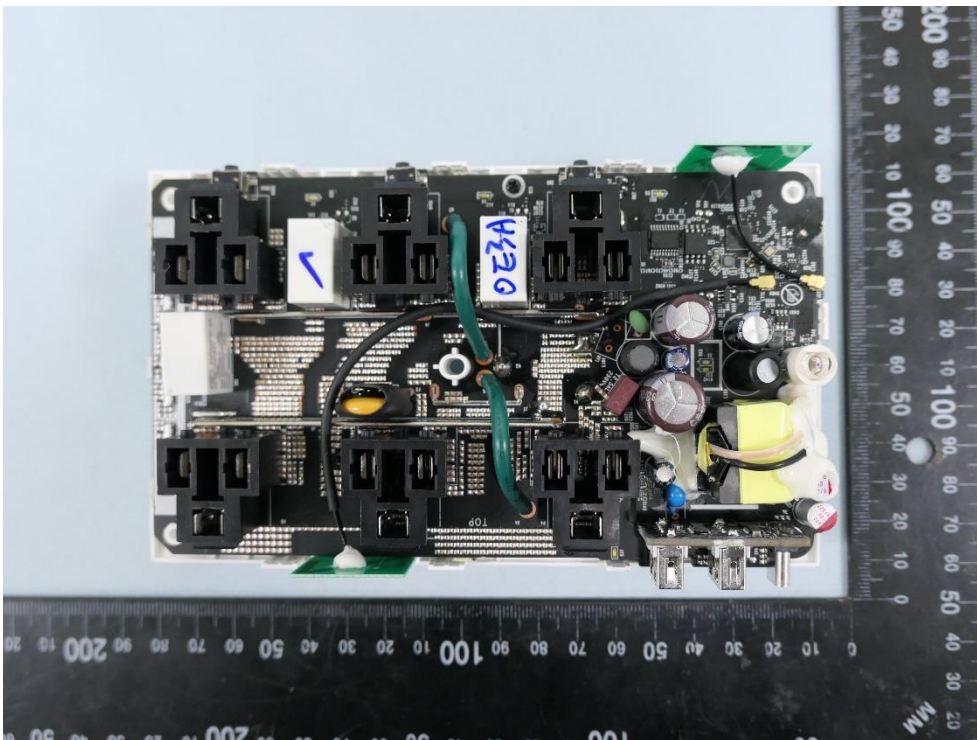

**Product: Smart Wi-Fi Outlet
Extender**

Brand Name: tp-link

Model Number: Tapo P306

Internal Photograph

(1) EUT Photo

(2) EUT Photo

(3) EUT Photo

(4) EUT Photo

(5) EUT Photo

(6) EUT Photo

(7) EUT Photo

(8) EUT Photo