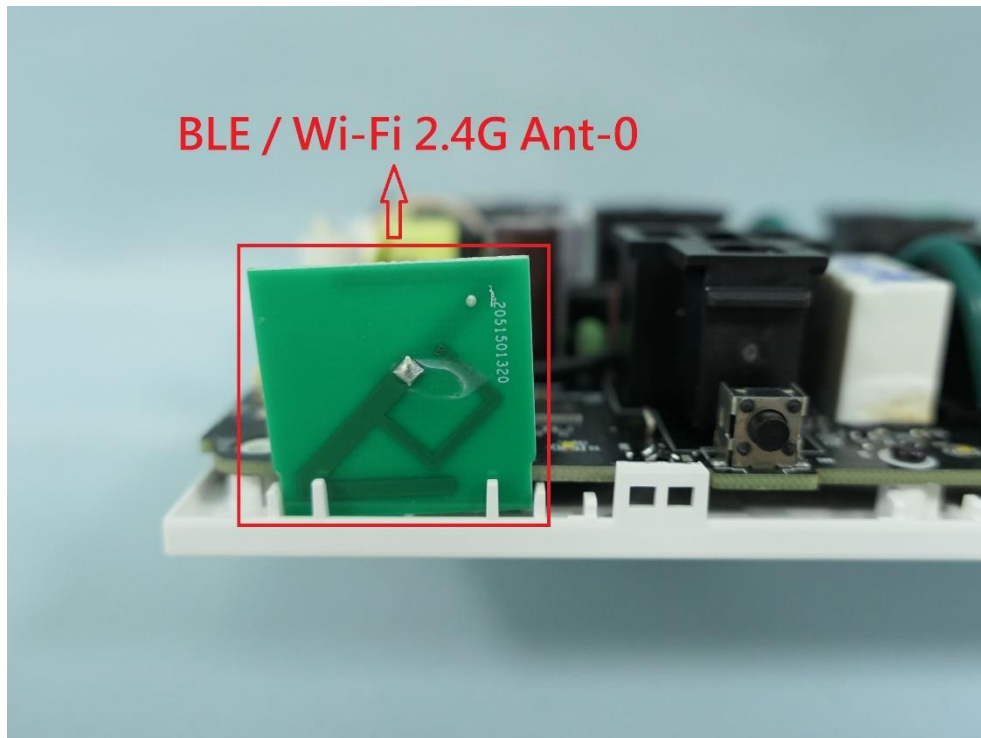

**Product: Smart Wi-Fi Outlet
Extender**

Brand Name: tp-link

Model Number: Tapo P306

Internal Photograph

(1) EUT Photo

(2) EUT Photo

(3) EUT Photo

(4) EUT Photo

(5) EUT Photo

(6) EUT Photo

(7) EUT Photo

(8) EUT Photo