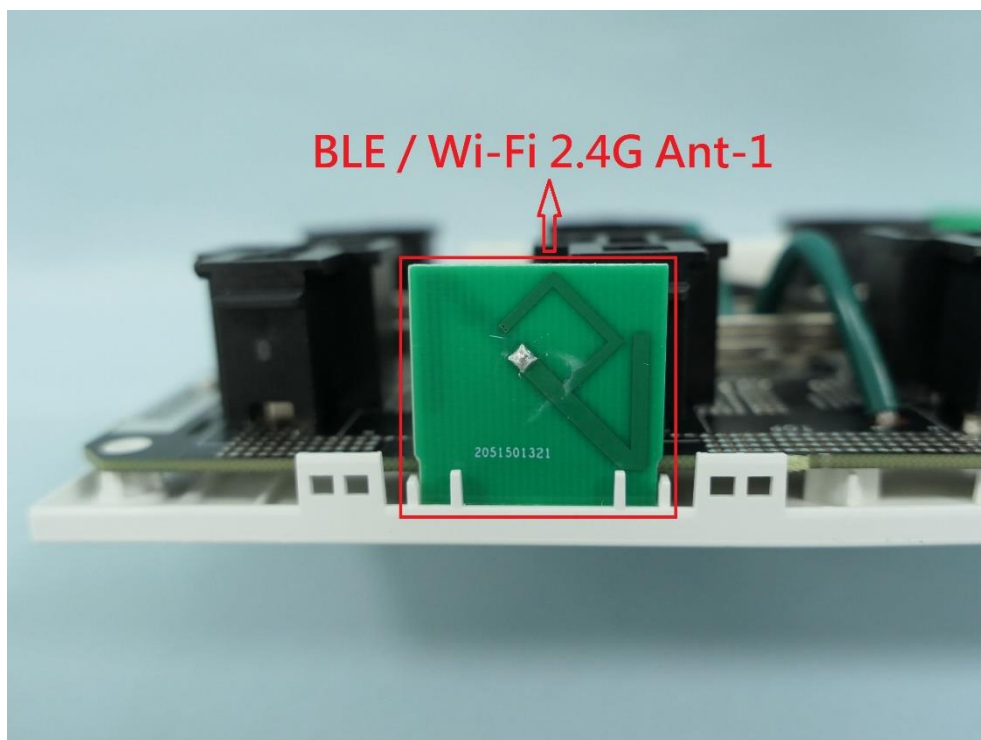

**Product: Smart Wi-Fi Outlet
Extender**

Brand Name: tp-link

Model Number: Tapo P306

Internal Photograph

(1) EUT Photo

(2) EUT Photo

(3) EUT Photo

(4) EUT Photo

(5) EUT Photo

(6) EUT Photo

(7) EUT Photo

(8) EUT Photo