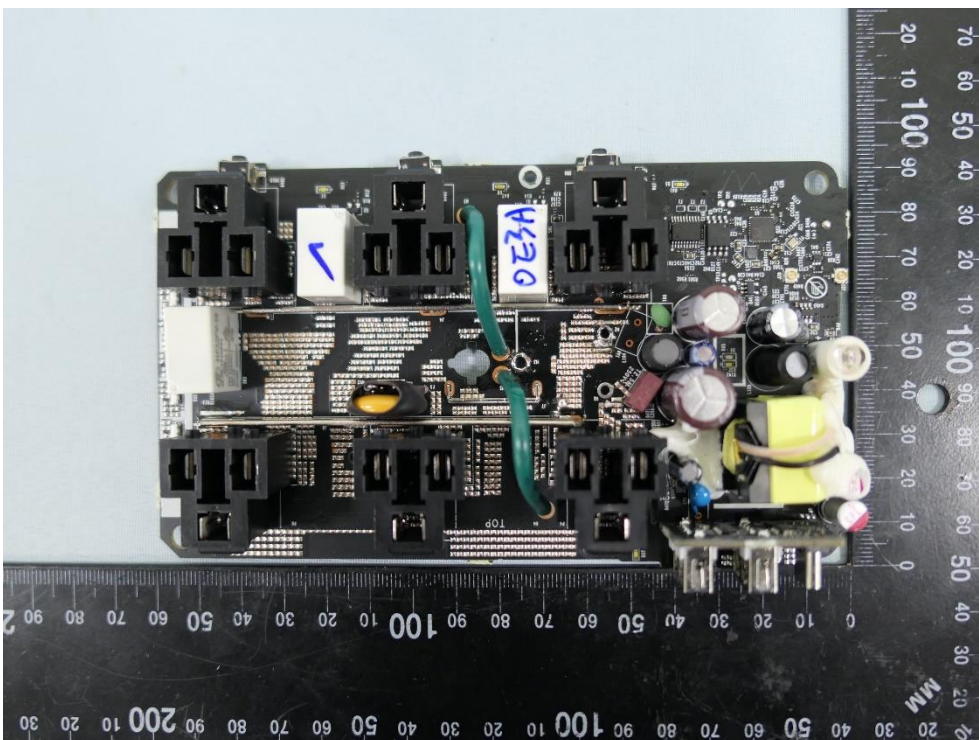

**Product: Smart Wi-Fi Outlet
Extender**

Brand Name: tp-link

Model Number: Tapo P306

Internal Photograph

(1) EUT Photo

(2) EUT Photo

(3) EUT Photo

(4) EUT Photo

(5) EUT Photo

(6) EUT Photo

(7) EUT Photo

(8) EUT Photo