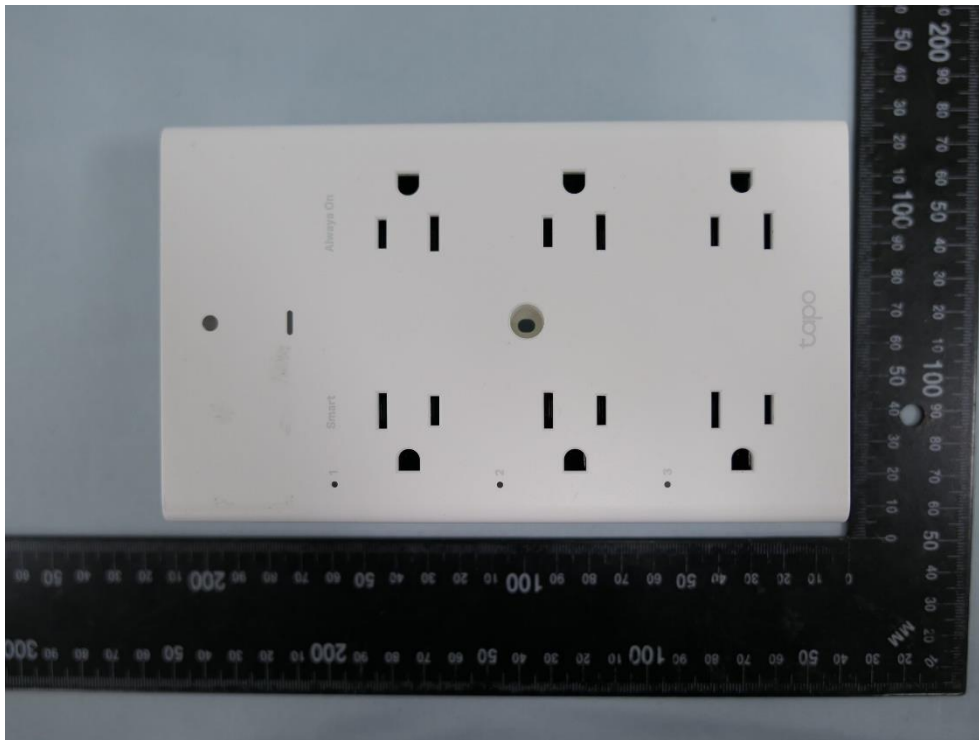

**Product: Smart Wi-Fi Outlet  
Extender**

**Brand Name: tp-link**

**Model Number: Tapo P306**

### External Photograph

(1) EUT Photo

(2) EUT Photo

(3) EUT Photo

(4) EUT Photo

(5) EUT Photo

(6) EUT Photo