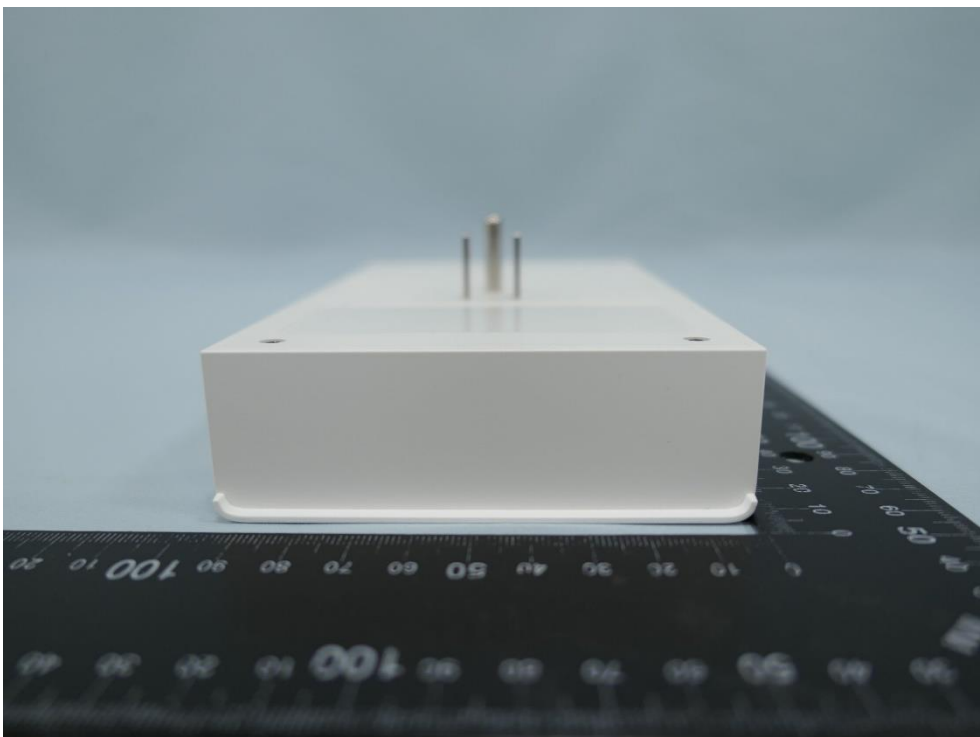

**Product: Smart Wi-Fi Outlet  
Extender**

**Brand Name: tp-link**

**Model Number: Tapo P306**

### External Photograph

(1) EUT Photo

(2) EUT Photo

(3) EUT Photo

(4) EUT Photo

(5) EUT Photo

(6) EUT Photo