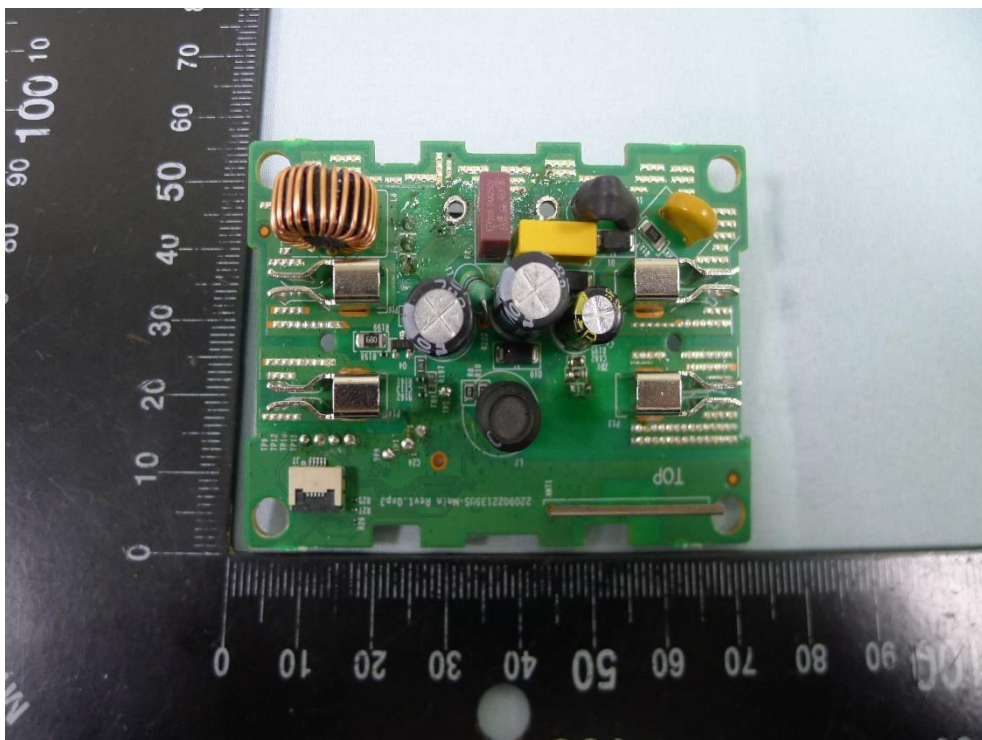

**Product: Smart Wi-Fi Lamp
Dimmer**

Brand Name: tp-link

Model Number: Tapo P135

Internal Photograph

(1) EUT Photo

(2) EUT Photo

(3) EUT Photo

(4) EUT Photo

(5) EUT Photo

(6) EUT Photo

(7) EUT Photo

(8) EUT Photo

(9) EUT Photo

(10) EUT Photo

(11) EUT Photo