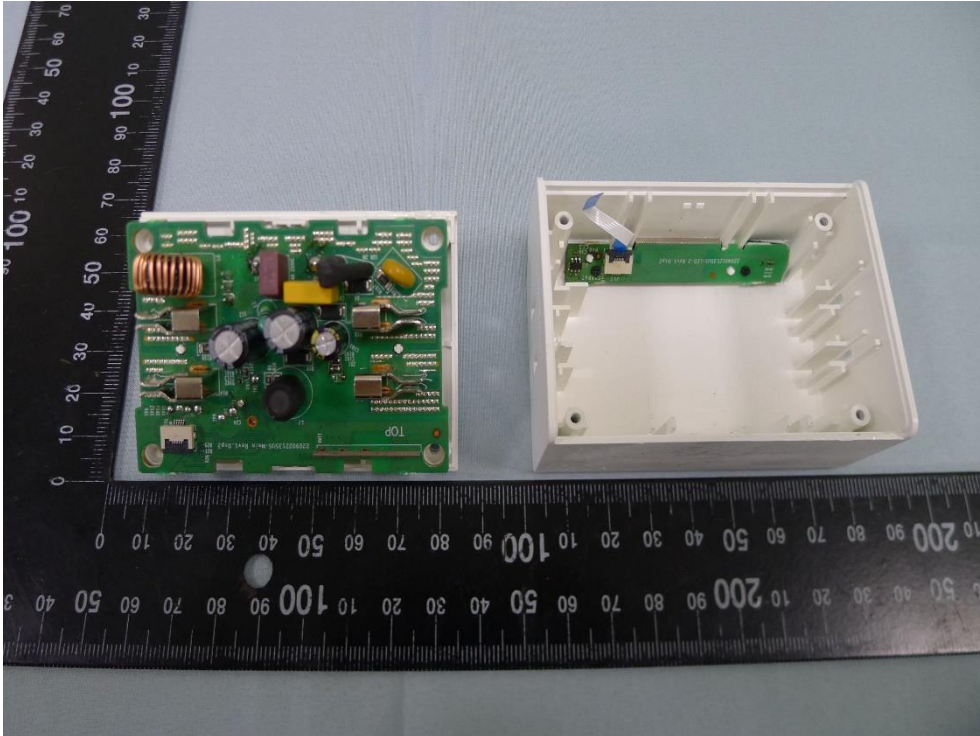

**Product: Smart Wi-Fi Lamp
Dimmer**

Brand Name: tp-link

Model Number: Tapo P135

Internal Photograph

(1) EUT Photo

(2) EUT Photo

(3) EUT Photo

(4) EUT Photo

(5) EUT Photo

(6) EUT Photo

(7) EUT Photo

(8) EUT Photo

(9) EUT Photo

(10) EUT Photo

(11) EUT Photo