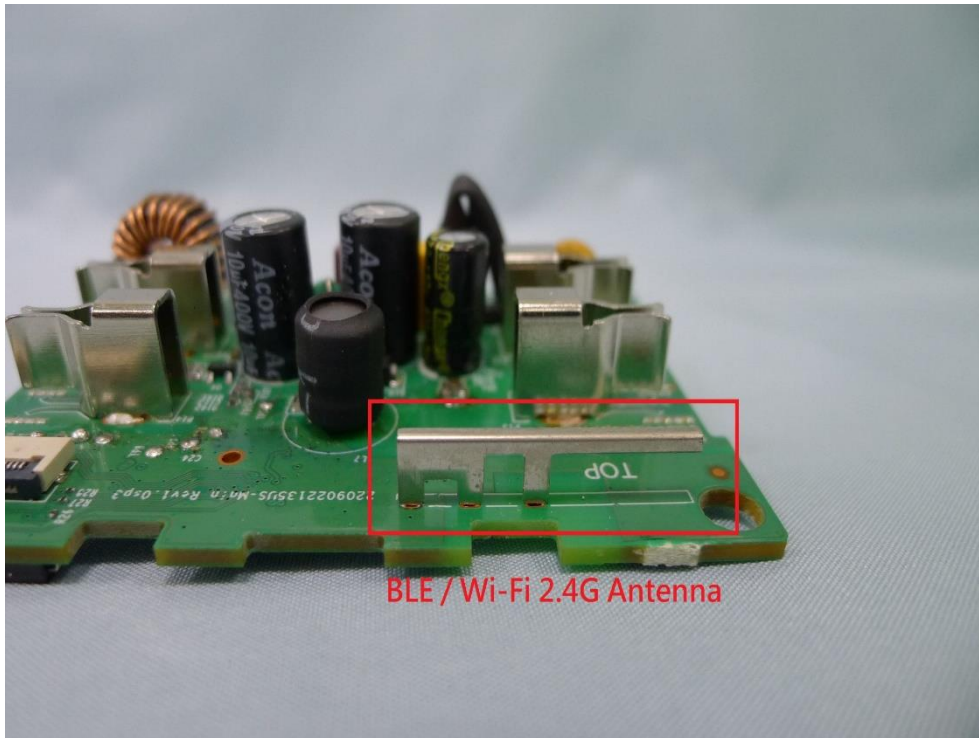

**Product: Smart Wi-Fi Lamp
Dimmer**

Brand Name: tp-link

Model Number: Tapo P135

Internal Photograph

(1) EUT Photo

(2) EUT Photo

(3) EUT Photo

(4) EUT Photo

(5) EUT Photo

(6) EUT Photo

(7) EUT Photo

(8) EUT Photo

(9) EUT Photo

(10) EUT Photo

(11) EUT Photo