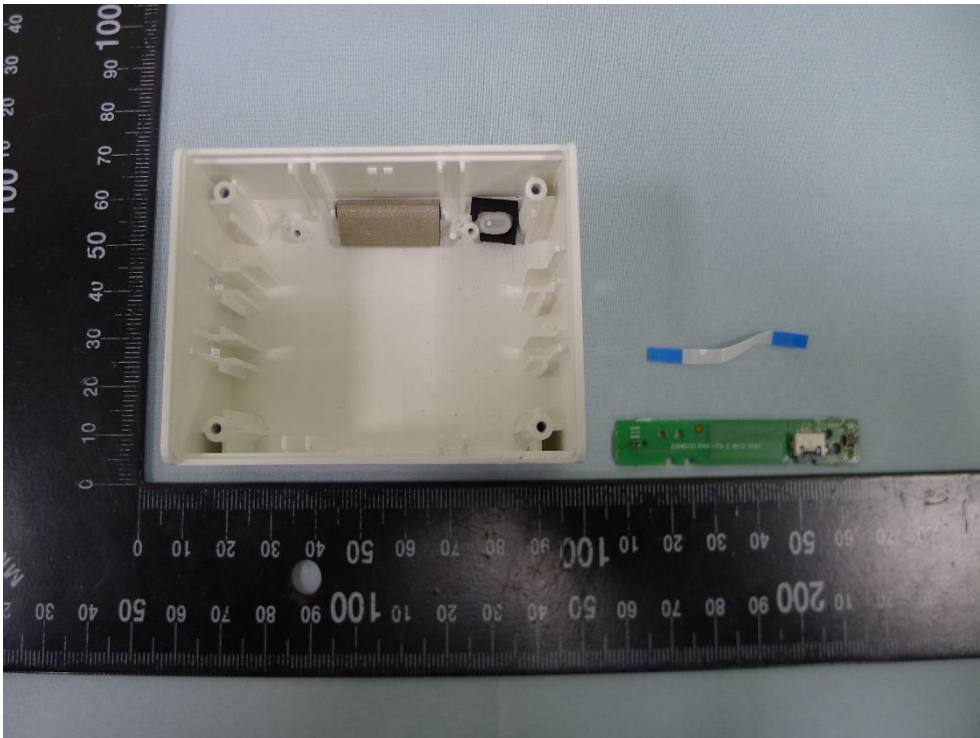

**Product: Smart Wi-Fi Lamp
Dimmer**

Brand Name: tp-link

Model Number: Tapo P135

Internal Photograph

(1) EUT Photo

(2) EUT Photo

(3) EUT Photo

(4) EUT Photo

(5) EUT Photo

(6) EUT Photo

(7) EUT Photo

(8) EUT Photo

(9) EUT Photo

(10) EUT Photo

(11) EUT Photo