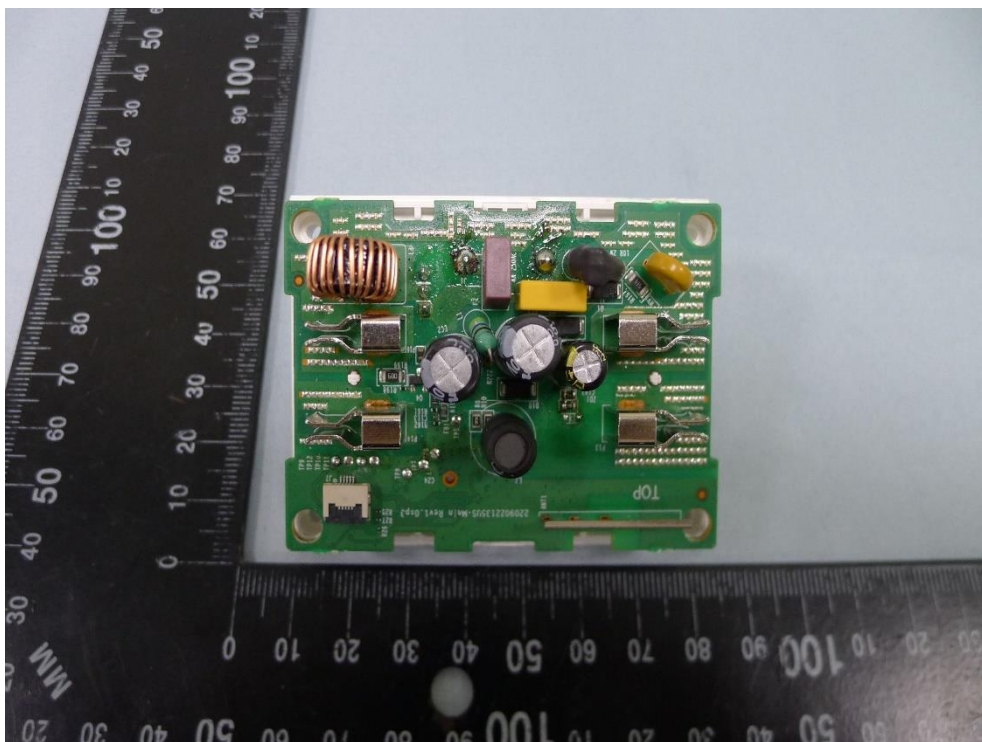

(6) EUT Photo