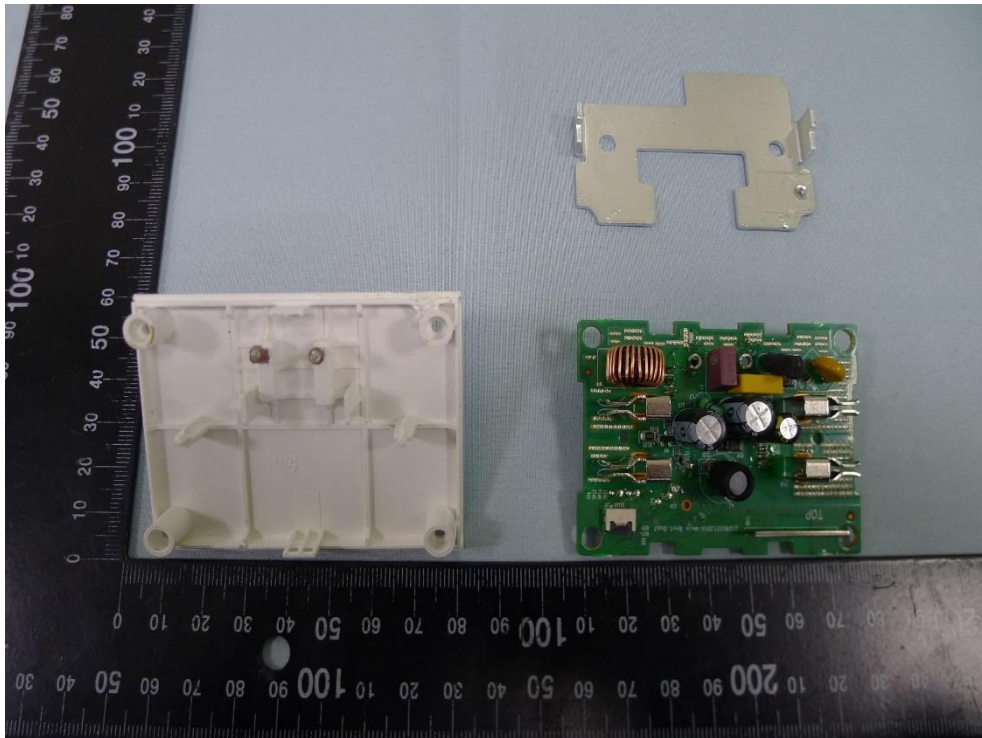

**Product: Smart Wi-Fi Lamp
Dimmer**

Brand Name: tp-link

Model Number: Tapo P135

Internal Photograph

(1) EUT Photo

(2) EUT Photo

(3) EUT Photo

(4) EUT Photo

(5) EUT Photo

(6) EUT Photo

(7) EUT Photo

(8) EUT Photo

(9) EUT Photo

(10) EUT Photo

(11) EUT Photo