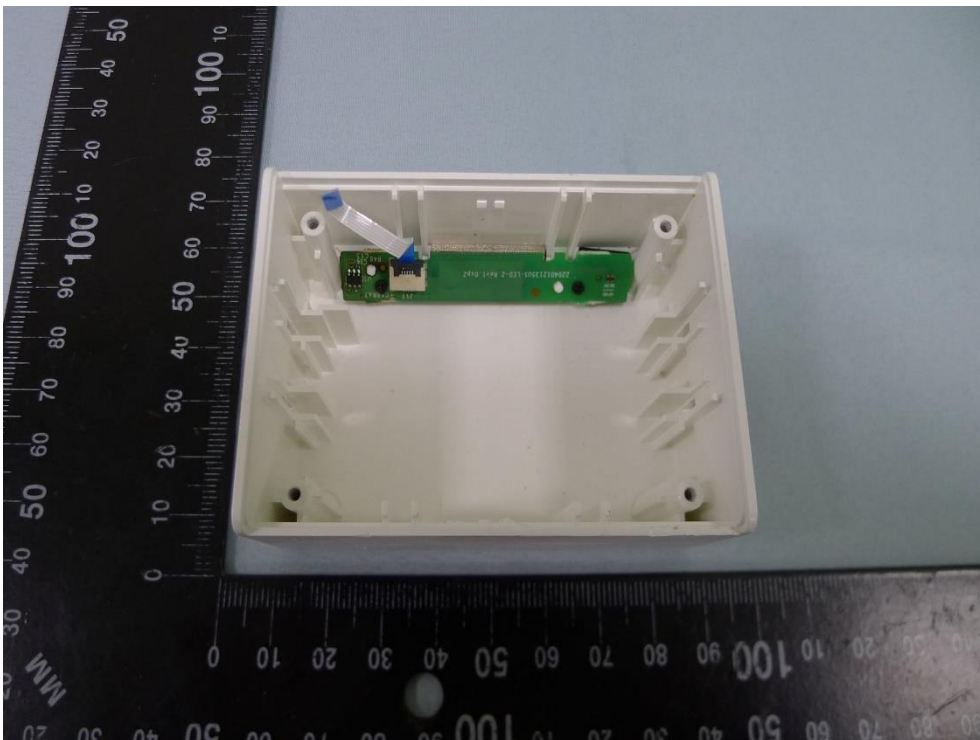

**Product: Smart Wi-Fi Lamp
Dimmer**

Brand Name: tp-link

Model Number: Tapo P135

Internal Photograph

(1) EUT Photo

(2) EUT Photo

(3) EUT Photo

(4) EUT Photo

(5) EUT Photo

(6) EUT Photo

(7) EUT Photo

(8) EUT Photo

(9) EUT Photo

(10) EUT Photo

(11) EUT Photo