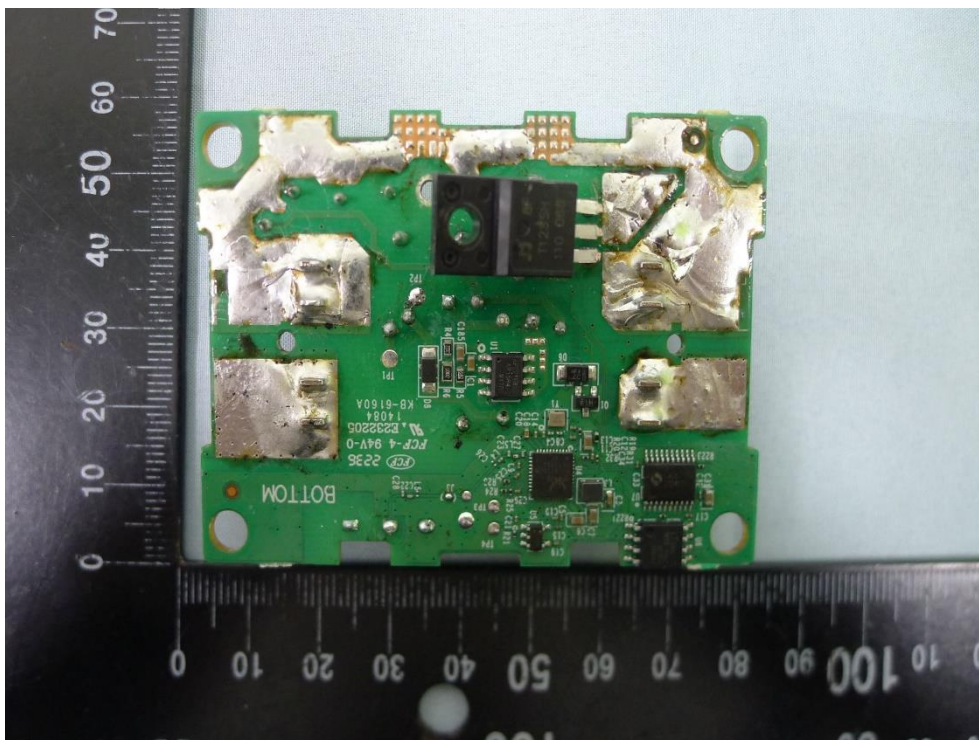

**Product: Smart Wi-Fi Lamp
Dimmer**

Brand Name: tp-link

Model Number: Tapo P135

Internal Photograph

(1) EUT Photo

(2) EUT Photo

(3) EUT Photo

(4) EUT Photo

(5) EUT Photo

(6) EUT Photo

(7) EUT Photo

(8) EUT Photo

(9) EUT Photo

(10) EUT Photo

(11) EUT Photo