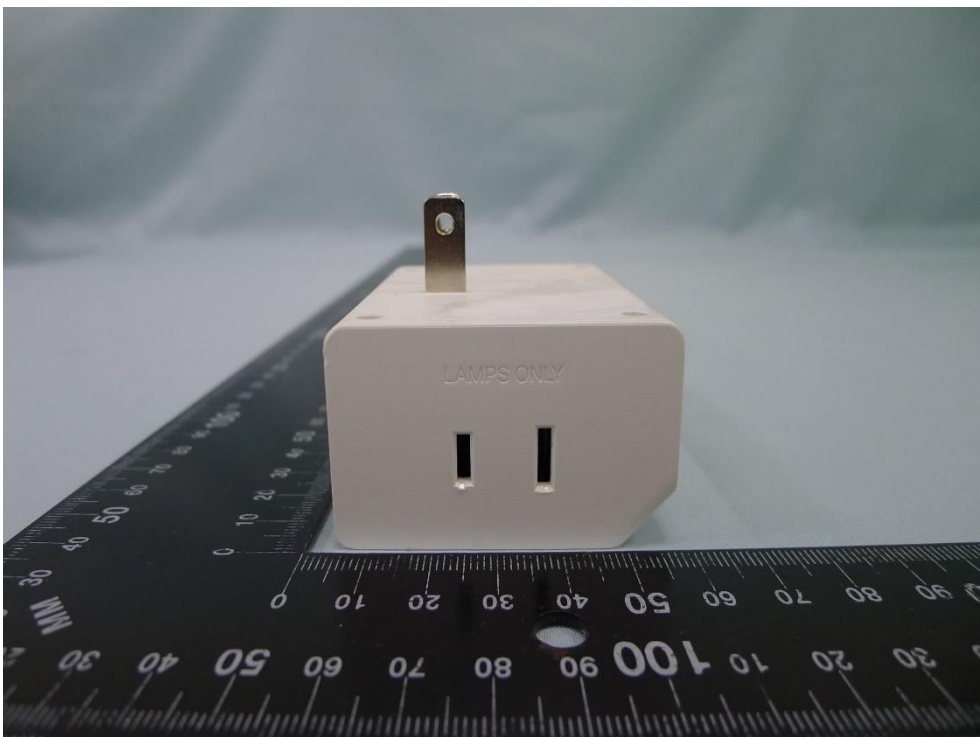

**Product: Smart Wi-Fi Lamp
Dimmer**

Brand Name: tp-link

Model Number: Tapo P135

External Photograph

(1) EUT Photo

(2) EUT Photo

(3) EUT Photo

(4) EUT Photo