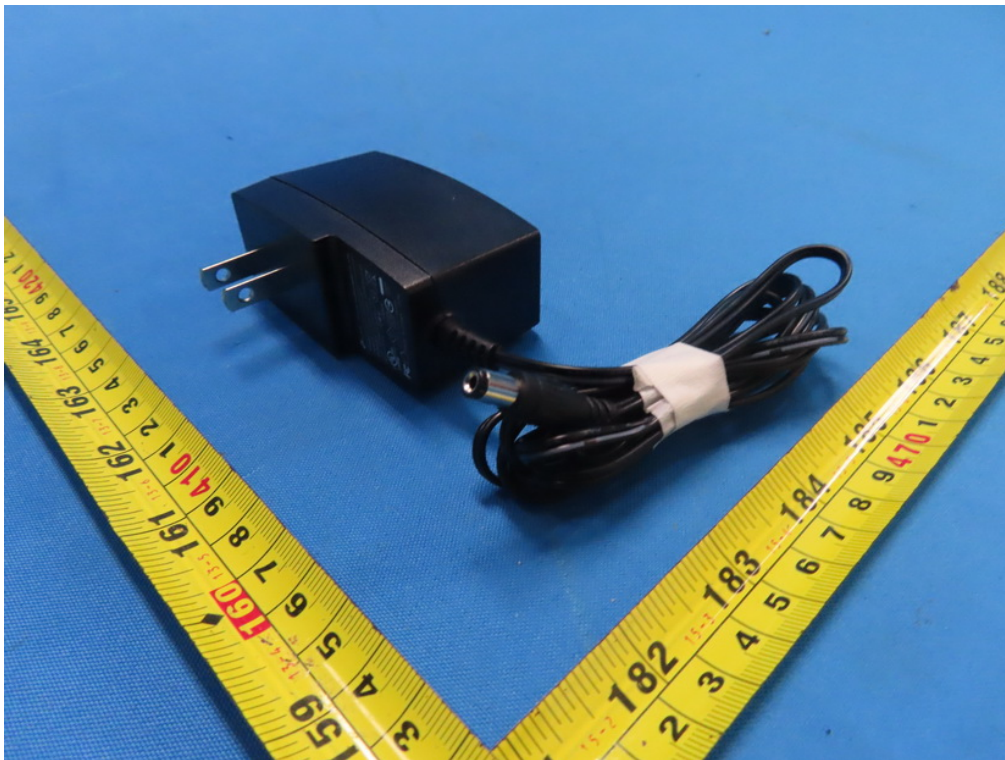

ATTACHMENT

PHOTOGRAPHS OF EUT

KL420L5

Tapo L920-10

The light strip