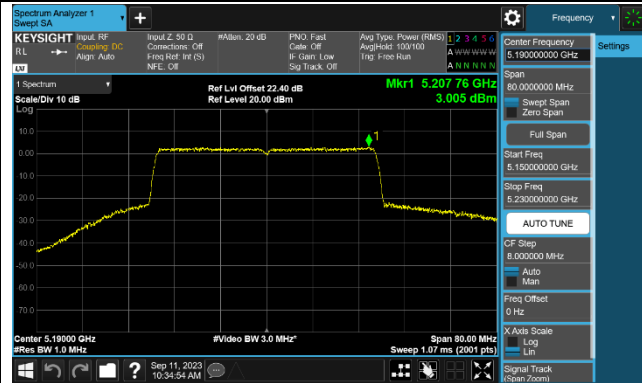

Channel 155 (5775MHz)

802.11ac-VHT160 Power Spectral Density - Ant 1

Channel 50 (5250MHz)

Channel 114 (5570MHz)

802.11ax-HE20 Power Spectral Density - Ant 1

Channel 36 (5180MHz)

Channel 44 (5220MHz)

Channel 48 (5240MHz)

Channel 52 (5260MHz)

Channel 60 (5300MHz)

Channel 64 (5320MHz)

Channel 100 (5500MHz)

Channel 116 (5580MHz)

802.11ax-HE40 Power Spectral Density - Ant 1

Channel 38 (5190MHz)

Channel 46 (5230MHz)

Channel 54 (5270MHz)

Channel 62 (5310MHz)

Channel 102 (5510MHz)

Channel 110 (5550MHz)

Channel 134 (5670MHz)

Channel 142 (5710MHz)