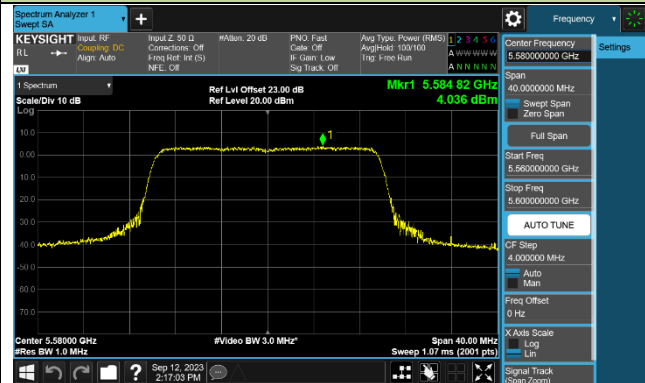

Channel 52 (5260MHz)

Channel 60 (5300MHz)

Channel 64 (5320MHz)

Channel 100 (5500MHz)

Channel 116 (5580MHz)

802.11ax-HE40 Power Spectral Density - Ant 1

Channel 38 (5190MHz)

Channel 46 (5230MHz)

Channel 54 (5270MHz)

Channel 62 (5310MHz)

Channel 102 (5510MHz)

Channel 110 (5550MHz)

Channel 134 (5670MHz)

Channel 142 (5710MHz)