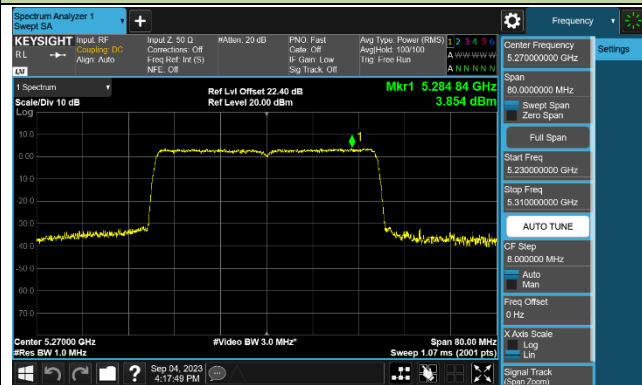

Channel 155 (5775MHz)

802.11ac-VHT160 Power Spectral Density - Ant 1

Channel 50 (5250MHz)

Channel 114 (5570MHz)

802.11ax-HE20 Power Spectral Density - Ant 1

Channel 36 (5180MHz)

Channel 44 (5220MHz)

Channel 48 (5240MHz)

Channel 52 (5260MHz)

Channel 60 (5300MHz)

Channel 64 (5320MHz)

Channel 100 (5500MHz)

Channel 116 (5580MHz)

802.11ax-HE40 Power Spectral Density - Ant 1

Channel 38 (5190MHz)

Channel 46 (5230MHz)

Channel 54 (5270MHz)

Channel 62 (5310MHz)

Channel 102 (5510MHz)

Channel 110 (5550MHz)

Channel 134 (5670MHz)

Channel 142 (5710MHz)