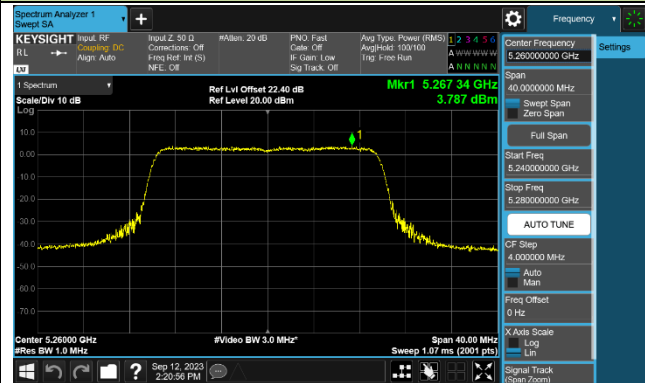

Channel 52 (5260MHz)