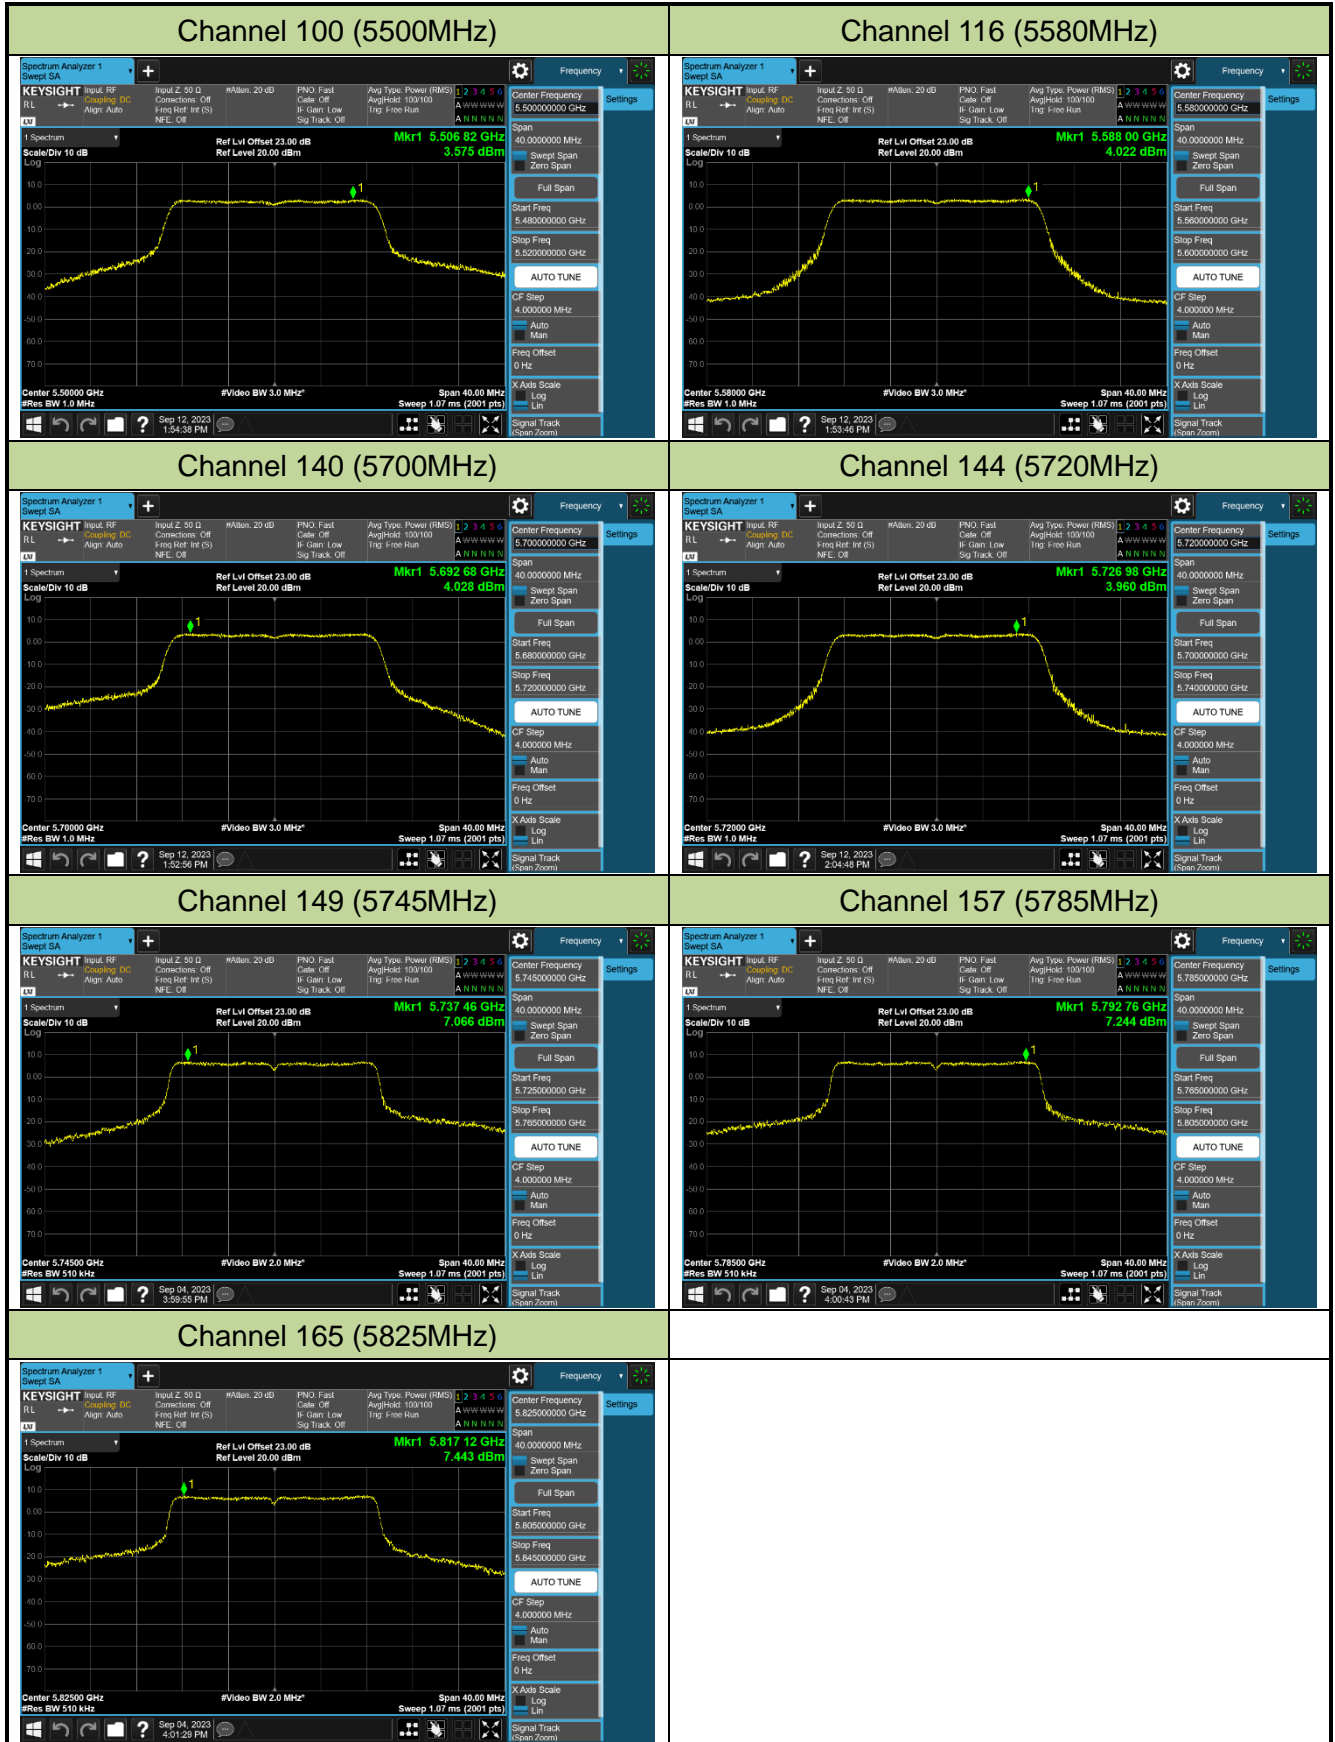

802.11ax-HE160 Power Spectral Density - Ant 0

Channel 50 (5250MHz)

Channel 114 (5570MHz)

802.11a Power Spectral Density - Ant 1

Channel 36 (5180MHz)

Channel 44 (5220MHz)

Channel 48 (5240MHz)

Channel 52 (5260MHz)

Channel 60 (5300MHz)

Channel 64 (5320MHz)

802.11ac-VHT20 Power Spectral Density - Ant 1

Channel 36 (5180MHz)

Channel 44 (5220MHz)

Channel 48 (5240MHz)

Channel 52 (5260MHz)

Channel 60 (5300MHz)

Channel 64 (5320MHz)

802.11ac-VHT40 Power Spectral Density - Ant 1

Channel 38 (5190MHz)

Channel 46 (5230MHz)

Channel 54 (5270MHz)

Channel 62 (5310MHz)

Channel 102 (5510MHz)

Channel 110 (5550MHz)

Channel 134 (5670MHz)

Channel 142 (5710MHz)

802.11ac-VHT80 Power Spectral Density - Ant 1

Channel 42 (5210MHz)

Channel 58 (5290MHz)

Channel 106 (5530MHz)

Channel 122 (5610MHz)

Channel 138 (5690MHz)