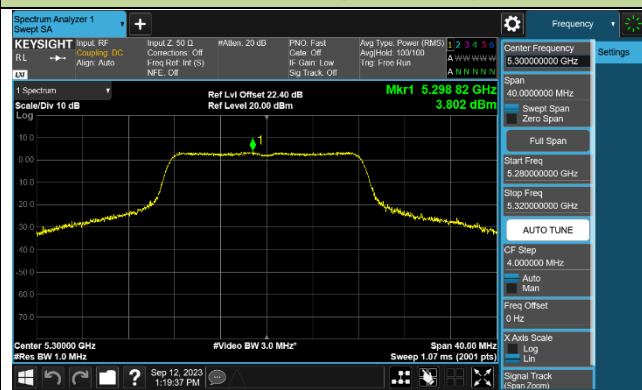

802.11ax-HE160 Power Spectral Density - Ant 0

Channel 50 (5250MHz)

Channel 114 (5570MHz)

802.11a Power Spectral Density - Ant 1

Channel 36 (5180MHz)

Channel 44 (5220MHz)

Channel 48 (5240MHz)

Channel 52 (5260MHz)

Channel 60 (5300MHz)

Channel 64 (5320MHz)

802.11ac-VHT20 Power Spectral Density - Ant 1

Channel 36 (5180MHz)

Channel 44 (5220MHz)

Channel 48 (5240MHz)

Channel 52 (5260MHz)

Channel 60 (5300MHz)