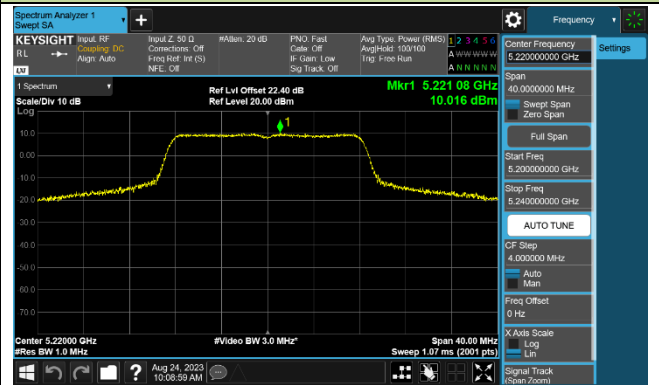

802.11ax-HE160 Power Spectral Density - Ant 0

Channel 50 (5250MHz)

Channel 114 (5570MHz)

802.11a Power Spectral Density - Ant 1

Channel 36 (5180MHz)

Channel 44 (5220MHz)

Channel 48 (5240MHz)

Channel 52 (5260MHz)

Channel 60 (5300MHz)

Channel 64 (5320MHz)

802.11ac-VHT20 Power Spectral Density - Ant 1

Channel 36 (5180MHz)

Channel 44 (5220MHz)

Channel 48 (5240MHz)

Channel 52 (5260MHz)

Channel 60 (5300MHz)