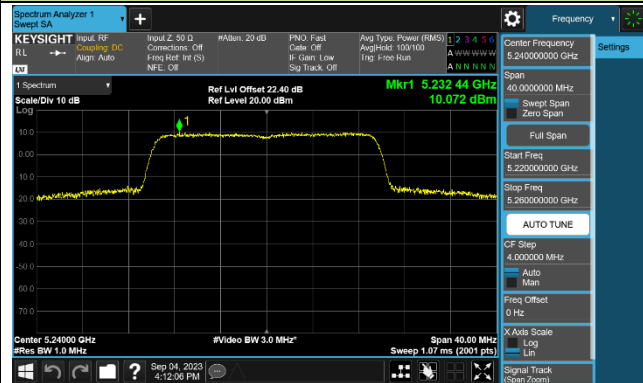

Channel 134 (5670MHz)

Channel 142 (5710MHz)

802.11ac-VHT80 Power Spectral Density - Ant 1

Channel 42 (5210MHz)

Channel 58 (5290MHz)

Channel 106 (5530MHz)

Channel 122 (5610MHz)

Channel 138 (5690MHz)

Channel 155 (5775MHz)

802.11ac-VHT160 Power Spectral Density - Ant 1

Channel 50 (5250MHz)

Channel 114 (5570MHz)

802.11ax-HE20 Power Spectral Density - Ant 1

Channel 36 (5180MHz)

Channel 44 (5220MHz)

Channel 48 (5240MHz)