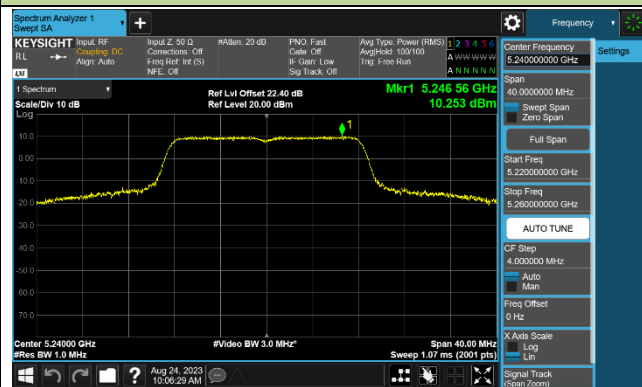

802.11ax-HE160 Power Spectral Density - Ant 0

Channel 50 (5250MHz)

Channel 114 (5570MHz)

802.11a Power Spectral Density - Ant 1

Channel 36 (5180MHz)

Channel 44 (5220MHz)

Channel 48 (5240MHz)

Channel 52 (5260MHz)

Channel 60 (5300MHz)

Channel 64 (5320MHz)

802.11ac-VHT20 Power Spectral Density - Ant 1

Channel 36 (5180MHz)

Channel 44 (5220MHz)

Channel 48 (5240MHz)

Channel 52 (5260MHz)

Channel 60 (5300MHz)