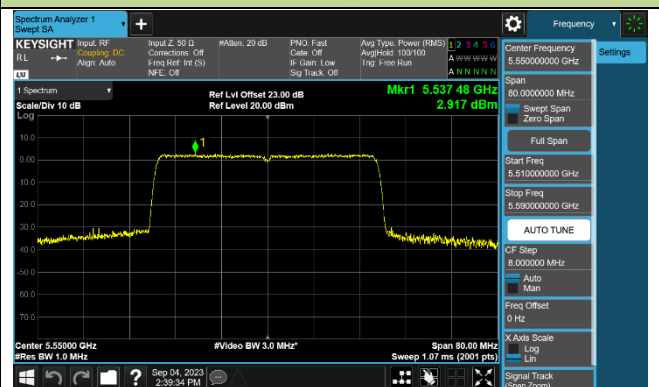

802.11ax-HE40 Power Spectral Density - Ant 0

Channel 38 (5190MHz)

Channel 46 (5230MHz)

Channel 54 (5270MHz)

Channel 62 (5310MHz)

Channel 102 (5510MHz)

Channel 110 (5550MHz)

Channel 134 (5670MHz)

Channel 142 (5710MHz)

802.11ax-HE80 Power Spectral Density - Ant 0

Channel 42 (5210MHz)

Channel 58 (5290MHz)

Channel 106 (5530MHz)

Channel 122 (5610MHz)

Channel 138 (5690MHz)

Channel 155 (5775MHz)