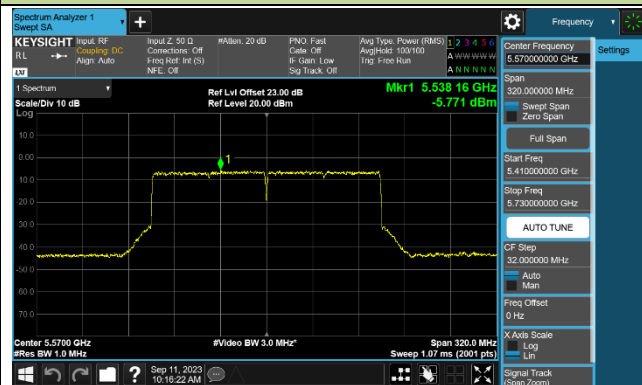

Channel 142 (5710MHz)

802.11ax-HE80 Power Spectral Density - Ant 0

Channel 42 (5210MHz)

Channel 58 (5290MHz)

Channel 106 (5530MHz)

Channel 122 (5610MHz)

Channel 138 (5690MHz)

Channel 155 (5775MHz)

802.11ax-HE160 Power Spectral Density - Ant 0

Channel 50 (5250MHz)

Channel 114 (5570MHz)

802.11a Power Spectral Density - Ant 1

Channel 36 (5180MHz)

Channel 44 (5220MHz)

Channel 48 (5240MHz)

Channel 52 (5260MHz)