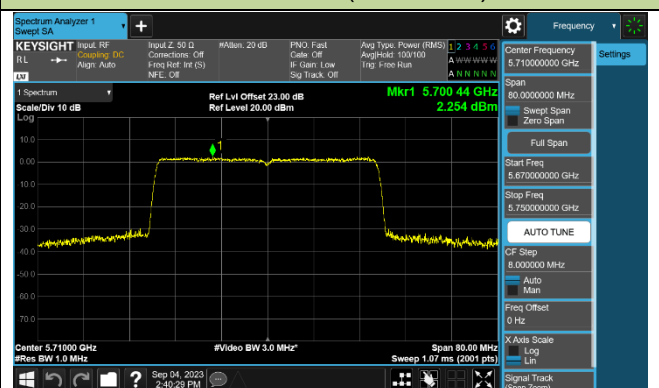

802.11ax-HE40 Power Spectral Density - Ant 0

Channel 38 (5190MHz)

Channel 46 (5230MHz)

Channel 54 (5270MHz)

Channel 62 (5310MHz)

Channel 102 (5510MHz)

Channel 110 (5550MHz)

Channel 134 (5670MHz)

Channel 142 (5710MHz)

802.11ax-HE80 Power Spectral Density - Ant 0

Channel 42 (5210MHz)

Channel 58 (5290MHz)

Channel 106 (5530MHz)

Channel 122 (5610MHz)

Channel 138 (5690MHz)

Channel 155 (5775MHz)