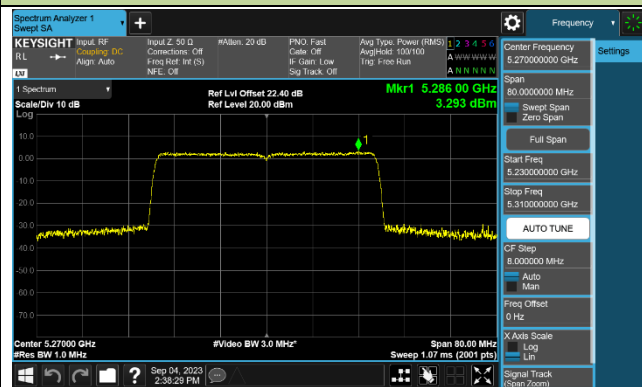

802.11ax-HE40 Power Spectral Density - Ant 0

Channel 38 (5190MHz)

Channel 46 (5230MHz)

Channel 54 (5270MHz)

Channel 62 (5310MHz)

Channel 102 (5510MHz)

Channel 110 (5550MHz)

Channel 134 (5670MHz)

Channel 142 (5710MHz)

802.11ax-HE80 Power Spectral Density - Ant 0

Channel 42 (5210MHz)

Channel 58 (5290MHz)

Channel 106 (5530MHz)

Channel 122 (5610MHz)

Channel 138 (5690MHz)

Channel 155 (5775MHz)