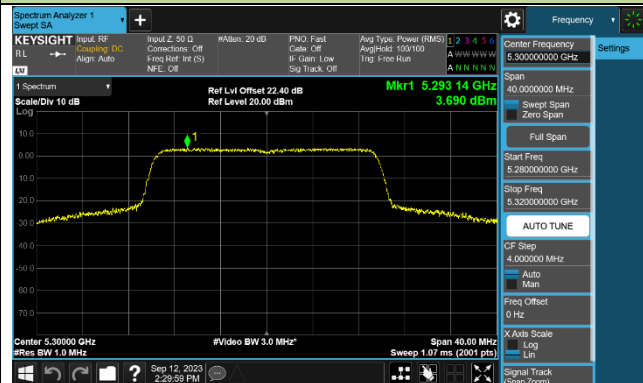

Channel 60 (5300MHz)