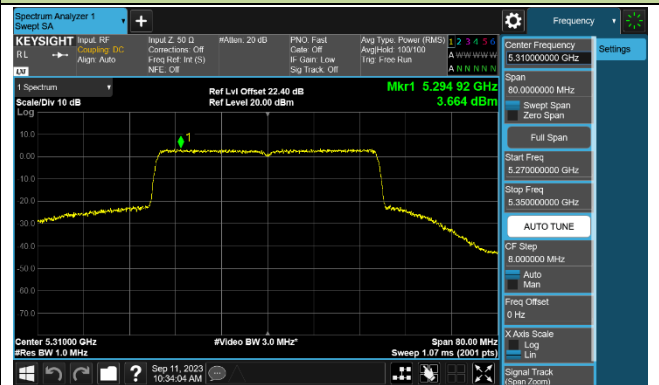

Channel 155 (5775MHz)

802.11ac-VHT160 Power Spectral Density - Ant 1

Channel 50 (5250MHz)

Channel 114 (5570MHz)

802.11ax-HE20 Power Spectral Density - Ant 1

Channel 36 (5180MHz)

Channel 44 (5220MHz)

Channel 48 (5240MHz)

Channel 52 (5260MHz)

Channel 60 (5300MHz)

Channel 64 (5320MHz)

Channel 100 (5500MHz)

Channel 116 (5580MHz)

802.11ax-HE40 Power Spectral Density - Ant 1

Channel 38 (5190MHz)

Channel 46 (5230MHz)

Channel 54 (5270MHz)

Channel 62 (5310MHz)

Channel 102 (5510MHz)

Channel 110 (5550MHz)

Channel 134 (5670MHz)

Channel 142 (5710MHz)