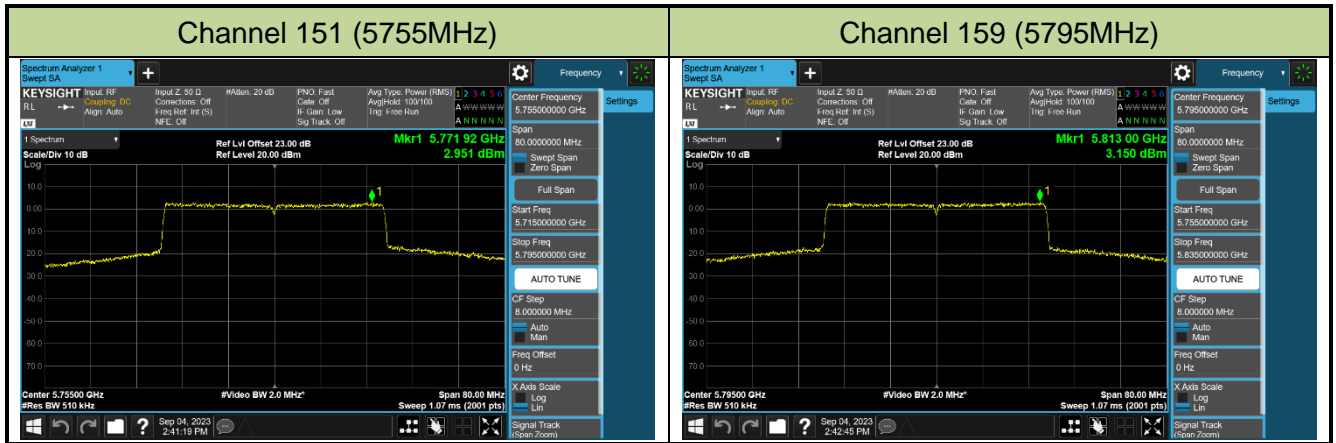

802.11ax-HE40 Power Spectral Density - Ant 0

Channel 38 (5190MHz)

Channel 46 (5230MHz)

Channel 54 (5270MHz)

Channel 62 (5310MHz)

Channel 102 (5510MHz)

Channel 110 (5550MHz)

Channel 134 (5670MHz)

Channel 142 (5710MHz)

802.11ax-HE80 Power Spectral Density - Ant 0

Channel 42 (5210MHz)

Channel 58 (5290MHz)

Channel 106 (5530MHz)

Channel 122 (5610MHz)

Channel 138 (5690MHz)

Channel 155 (5775MHz)

802.11ax-HE160 Power Spectral Density - Ant 0

Channel 50 (5250MHz)

Channel 114 (5570MHz)

802.11a Power Spectral Density - Ant 1

Channel 36 (5180MHz)

Channel 44 (5220MHz)

Channel 48 (5240MHz)

Channel 52 (5260MHz)