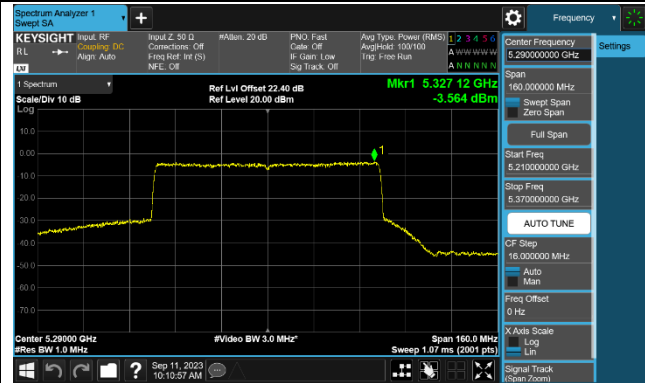

Channel 142 (5710MHz)

802.11ax-HE80 Power Spectral Density - Ant 0

Channel 42 (5210MHz)

Channel 58 (5290MHz)

Channel 106 (5530MHz)

Channel 122 (5610MHz)

Channel 138 (5690MHz)

Channel 155 (5775MHz)

802.11ax-HE160 Power Spectral Density - Ant 0

Channel 50 (5250MHz)

Channel 114 (5570MHz)

802.11a Power Spectral Density - Ant 1

Channel 36 (5180MHz)

Channel 44 (5220MHz)

Channel 48 (5240MHz)

Channel 52 (5260MHz)