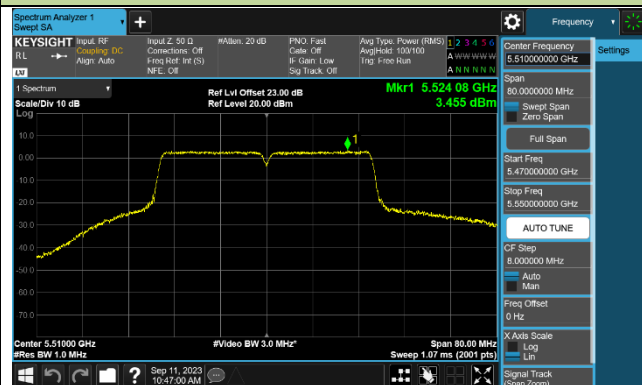

Channel 64 (5320MHz)

802.11ac-VHT40 Power Spectral Density - Ant 1

Channel 38 (5190MHz)

Channel 46 (5230MHz)

Channel 54 (5270MHz)

Channel 62 (5310MHz)

Channel 102 (5510MHz)

Channel 110 (5550MHz)

Channel 134 (5670MHz)

Channel 142 (5710MHz)

802.11ac-VHT80 Power Spectral Density - Ant 1

Channel 42 (5210MHz)

Channel 58 (5290MHz)

Channel 106 (5530MHz)

Channel 122 (5610MHz)

Channel 138 (5690MHz)