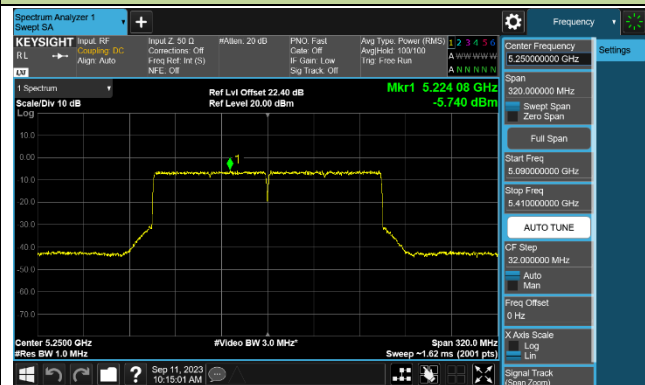

Channel 142 (5710MHz)

802.11ax-HE80 Power Spectral Density - Ant 0

Channel 42 (5210MHz)

Channel 58 (5290MHz)

Channel 106 (5530MHz)

Channel 122 (5610MHz)

Channel 138 (5690MHz)

Channel 155 (5775MHz)

802.11ax-HE160 Power Spectral Density - Ant 0

Channel 50 (5250MHz)

Channel 114 (5570MHz)

802.11a Power Spectral Density - Ant 1

Channel 36 (5180MHz)

Channel 44 (5220MHz)

Channel 48 (5240MHz)

Channel 52 (5260MHz)