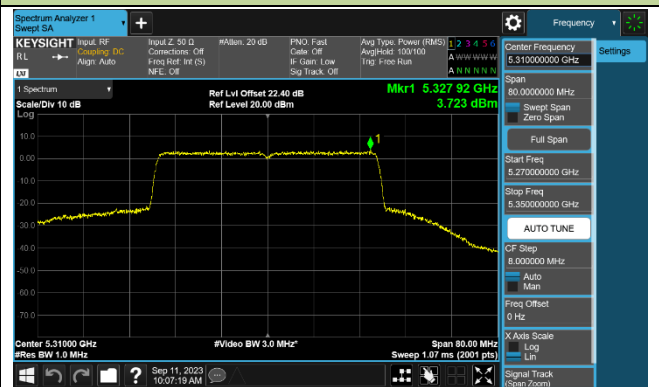

802.11ax-HE40 Power Spectral Density - Ant 0

Channel 38 (5190MHz)

Channel 46 (5230MHz)

Channel 54 (5270MHz)

Channel 62 (5310MHz)

Channel 102 (5510MHz)

Channel 110 (5550MHz)

Channel 134 (5670MHz)

Channel 142 (5710MHz)

802.11ax-HE80 Power Spectral Density - Ant 0

Channel 42 (5210MHz)

Channel 58 (5290MHz)

Channel 106 (5530MHz)

Channel 122 (5610MHz)

Channel 138 (5690MHz)

Channel 155 (5775MHz)