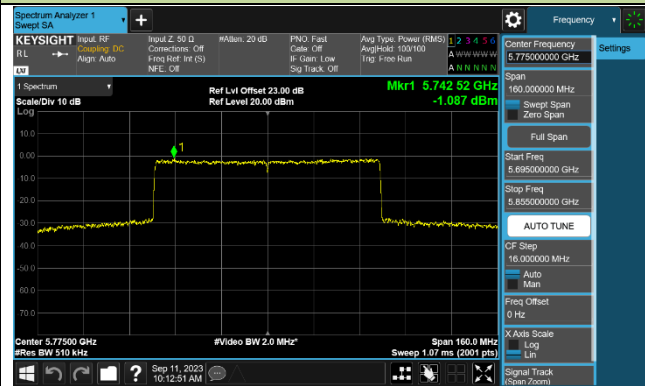

Channel 142 (5710MHz)

802.11ax-HE80 Power Spectral Density - Ant 0

Channel 42 (5210MHz)

Channel 58 (5290MHz)

Channel 106 (5530MHz)

Channel 122 (5610MHz)

Channel 138 (5690MHz)

Channel 155 (5775MHz)

802.11ax-HE160 Power Spectral Density - Ant 0

Channel 50 (5250MHz)

Channel 114 (5570MHz)

802.11a Power Spectral Density - Ant 1

Channel 36 (5180MHz)

Channel 44 (5220MHz)

Channel 48 (5240MHz)

Channel 52 (5260MHz)