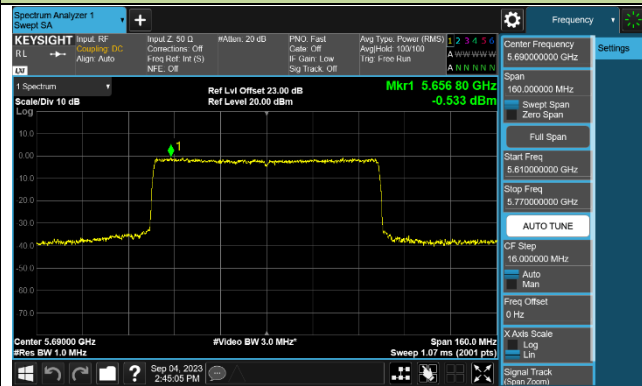

Channel 142 (5710MHz)

802.11ax-HE80 Power Spectral Density - Ant 0

Channel 42 (5210MHz)

Channel 58 (5290MHz)

Channel 106 (5530MHz)

Channel 122 (5610MHz)

Channel 138 (5690MHz)

Channel 155 (5775MHz)

802.11ax-HE160 Power Spectral Density - Ant 0

Channel 50 (5250MHz)

Channel 114 (5570MHz)

802.11a Power Spectral Density - Ant 1

Channel 36 (5180MHz)

Channel 44 (5220MHz)

Channel 48 (5240MHz)

Channel 52 (5260MHz)