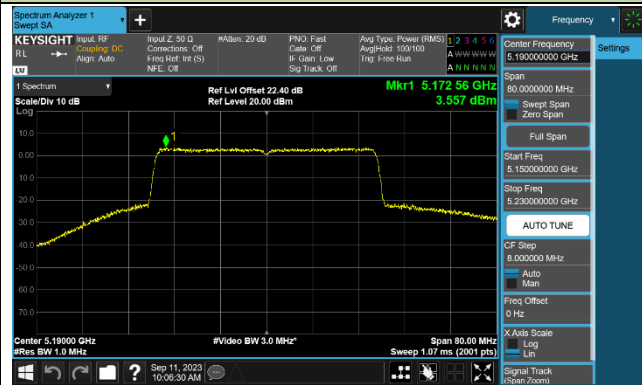

802.11ax-HE40 Power Spectral Density - Ant 0

Channel 38 (5190MHz)

Channel 46 (5230MHz)

Channel 54 (5270MHz)

Channel 62 (5310MHz)

Channel 102 (5510MHz)

Channel 110 (5550MHz)

Channel 134 (5670MHz)

Channel 142 (5710MHz)

802.11ax-HE80 Power Spectral Density - Ant 0

Channel 42 (5210MHz)

Channel 58 (5290MHz)

Channel 106 (5530MHz)

Channel 122 (5610MHz)

Channel 138 (5690MHz)

Channel 155 (5775MHz)