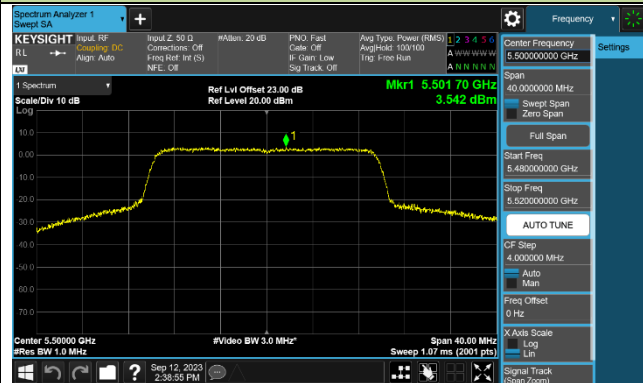

Channel 155 (5775MHz)

802.11ac-VHT160 Power Spectral Density - Ant 1

Channel 50 (5250MHz)

Channel 114 (5570MHz)

802.11ax-HE20 Power Spectral Density - Ant 1

Channel 36 (5180MHz)

Channel 44 (5220MHz)

Channel 48 (5240MHz)

Channel 52 (5260MHz)

Channel 60 (5300MHz)

Channel 64 (5320MHz)

Channel 100 (5500MHz)

Channel 116 (5580MHz)

802.11ax-HE40 Power Spectral Density - Ant 1

Channel 38 (5190MHz)

Channel 46 (5230MHz)

Channel 54 (5270MHz)

Channel 62 (5310MHz)

Channel 102 (5510MHz)

Channel 110 (5550MHz)

Channel 134 (5670MHz)

Channel 142 (5710MHz)