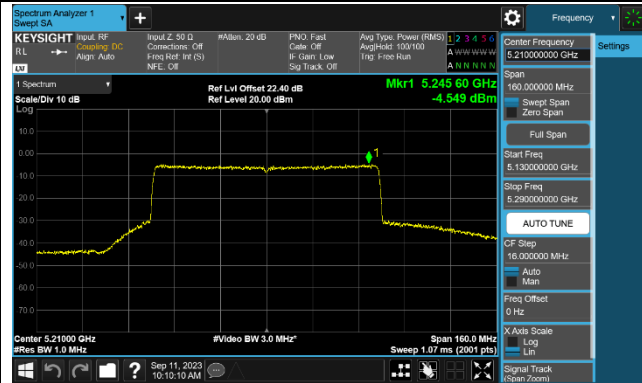

802.11ax-HE40 Power Spectral Density - Ant 0

Channel 38 (5190MHz)

Channel 46 (5230MHz)

Channel 54 (5270MHz)

Channel 62 (5310MHz)

Channel 102 (5510MHz)

Channel 110 (5550MHz)

Channel 134 (5670MHz)

Channel 142 (5710MHz)

802.11ax-HE80 Power Spectral Density - Ant 0

Channel 42 (5210MHz)

Channel 58 (5290MHz)

Channel 106 (5530MHz)

Channel 122 (5610MHz)

Channel 138 (5690MHz)

Channel 155 (5775MHz)