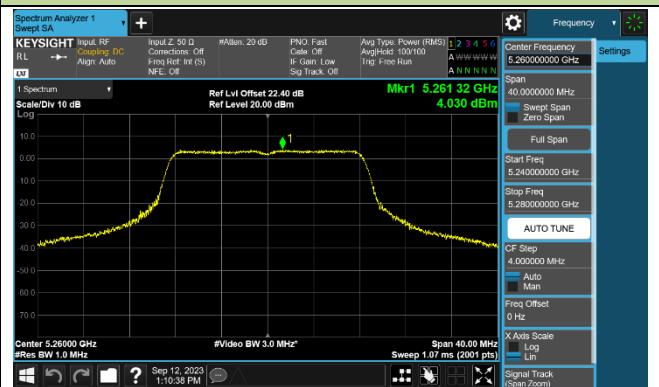

Channel 142 (5710MHz)

802.11ax-HE80 Power Spectral Density - Ant 0

Channel 42 (5210MHz)

Channel 58 (5290MHz)

Channel 106 (5530MHz)

Channel 122 (5610MHz)

Channel 138 (5690MHz)

Channel 155 (5775MHz)

802.11ax-HE160 Power Spectral Density - Ant 0

Channel 50 (5250MHz)

Channel 114 (5570MHz)

802.11a Power Spectral Density - Ant 1

Channel 36 (5180MHz)

Channel 44 (5220MHz)

Channel 48 (5240MHz)

Channel 52 (5260MHz)

Channel 60 (5300MHz)

Channel 64 (5320MHz)

802.11ac-VHT20 Power Spectral Density - Ant 1

Channel 36 (5180MHz)

Channel 44 (5220MHz)

Channel 48 (5240MHz)

Channel 52 (5260MHz)

Channel 60 (5300MHz)