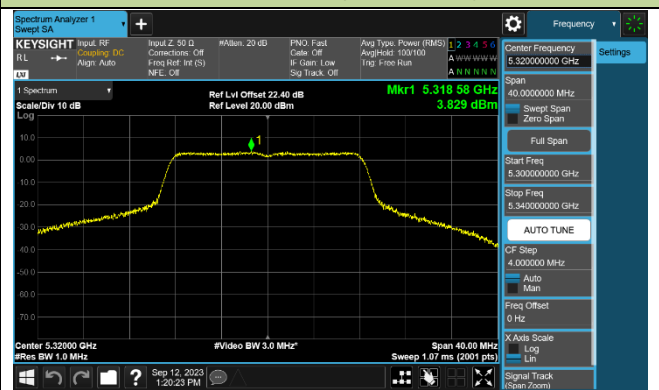

Channel 142 (5710MHz)

802.11ax-HE80 Power Spectral Density - Ant 0

Channel 42 (5210MHz)

Channel 58 (5290MHz)

Channel 106 (5530MHz)

Channel 122 (5610MHz)

Channel 138 (5690MHz)

Channel 155 (5775MHz)

802.11ax-HE160 Power Spectral Density - Ant 0

Channel 50 (5250MHz)

Channel 114 (5570MHz)

802.11a Power Spectral Density - Ant 1

Channel 36 (5180MHz)

Channel 44 (5220MHz)

Channel 48 (5240MHz)

Channel 52 (5260MHz)

Channel 60 (5300MHz)

Channel 64 (5320MHz)

802.11ac-VHT20 Power Spectral Density - Ant 1

Channel 36 (5180MHz)

Channel 44 (5220MHz)

Channel 48 (5240MHz)

Channel 52 (5260MHz)

Channel 60 (5300MHz)