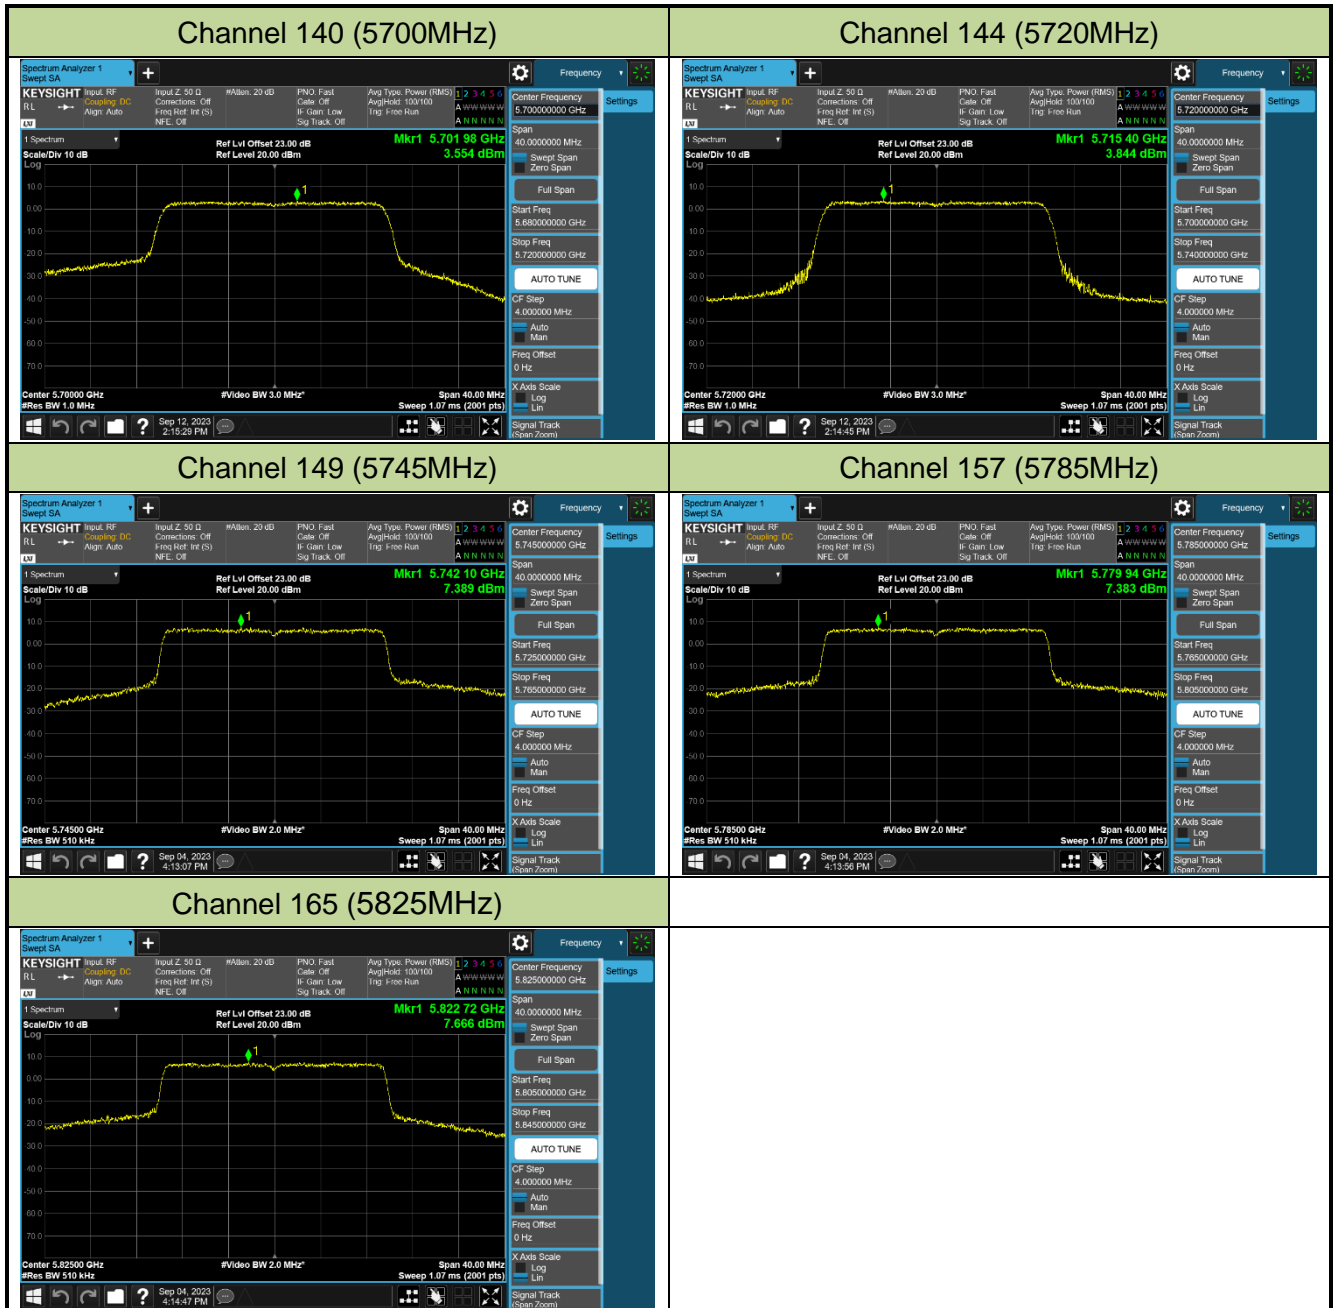

Channel 134 (5670MHz)

Channel 142 (5710MHz)

802.11ac-VHT80 Power Spectral Density - Ant 1

Channel 42 (5210MHz)

Channel 58 (5290MHz)

Channel 106 (5530MHz)

Channel 122 (5610MHz)

Channel 138 (5690MHz)

Channel 155 (5775MHz)

802.11ac-VHT160 Power Spectral Density - Ant 1

Channel 50 (5250MHz)

Channel 114 (5570MHz)

802.11ax-HE20 Power Spectral Density - Ant 1

Channel 36 (5180MHz)

Channel 44 (5220MHz)

Channel 48 (5240MHz)

Channel 52 (5260MHz)

Channel 60 (5300MHz)

Channel 64 (5320MHz)

Channel 100 (5500MHz)

Channel 116 (5580MHz)

802.11ax-HE40 Power Spectral Density - Ant 1

Channel 38 (5190MHz)

Channel 46 (5230MHz)

Channel 54 (5270MHz)

Channel 62 (5310MHz)

Channel 102 (5510MHz)

Channel 110 (5550MHz)

Channel 134 (5670MHz)

Channel 142 (5710MHz)