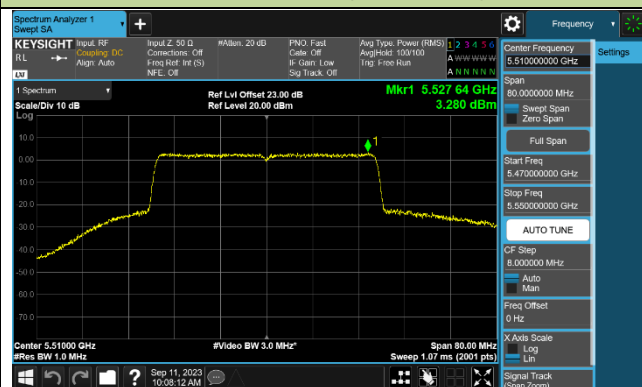

802.11ax-HE40 Power Spectral Density - Ant 0

Channel 38 (5190MHz)

Channel 46 (5230MHz)

Channel 54 (5270MHz)

Channel 62 (5310MHz)

Channel 102 (5510MHz)

Channel 110 (5550MHz)

Channel 134 (5670MHz)

Channel 142 (5710MHz)

802.11ax-HE80 Power Spectral Density - Ant 0

Channel 42 (5210MHz)

Channel 58 (5290MHz)

Channel 106 (5530MHz)

Channel 122 (5610MHz)

Channel 138 (5690MHz)

Channel 155 (5775MHz)