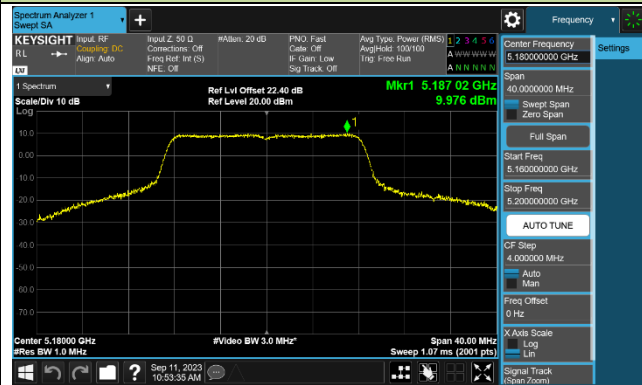

802.11ax-HE160 Power Spectral Density - Ant 0

Channel 50 (5250MHz)

Channel 114 (5570MHz)

802.11a Power Spectral Density - Ant 1

Channel 36 (5180MHz)

Channel 44 (5220MHz)

Channel 48 (5240MHz)

Channel 52 (5260MHz)

Channel 60 (5300MHz)

Channel 64 (5320MHz)

802.11ac-VHT20 Power Spectral Density - Ant 1

Channel 36 (5180MHz)

Channel 44 (5220MHz)

Channel 48 (5240MHz)

Channel 52 (5260MHz)

Channel 60 (5300MHz)