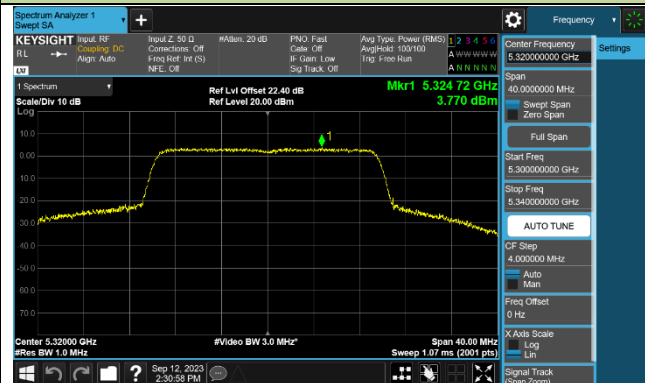

Channel 64 (5320MHz)