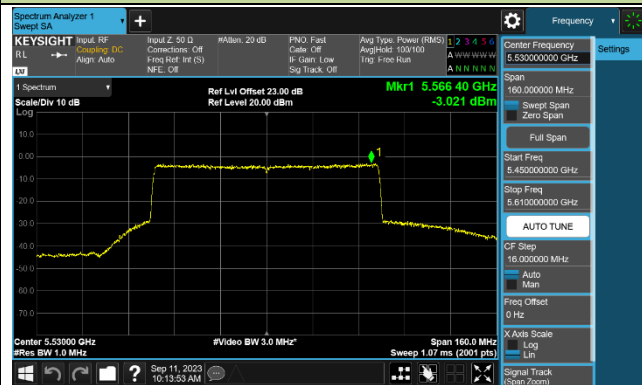

Channel 142 (5710MHz)

802.11ax-HE80 Power Spectral Density - Ant 0

Channel 42 (5210MHz)

Channel 58 (5290MHz)

Channel 106 (5530MHz)

Channel 122 (5610MHz)

Channel 138 (5690MHz)

Channel 155 (5775MHz)

802.11ax-HE160 Power Spectral Density - Ant 0

Channel 50 (5250MHz)

Channel 114 (5570MHz)

802.11a Power Spectral Density - Ant 1

Channel 36 (5180MHz)

Channel 44 (5220MHz)

Channel 48 (5240MHz)

Channel 52 (5260MHz)