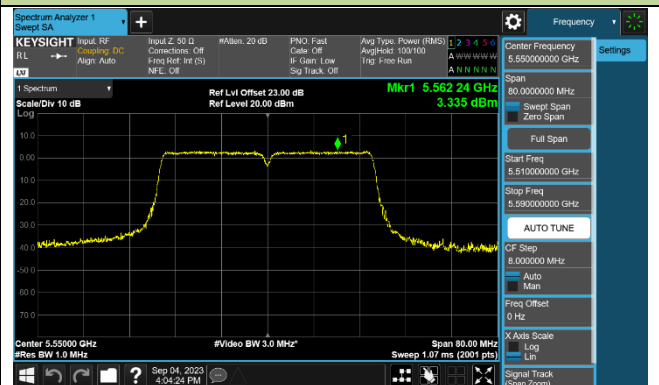

Channel 64 (5320MHz)

802.11ac-VHT40 Power Spectral Density - Ant 1

Channel 38 (5190MHz)

Channel 46 (5230MHz)

Channel 54 (5270MHz)

Channel 62 (5310MHz)

Channel 102 (5510MHz)

Channel 110 (5550MHz)

Channel 134 (5670MHz)

Channel 142 (5710MHz)

802.11ac-VHT80 Power Spectral Density - Ant 1

Channel 42 (5210MHz)

Channel 58 (5290MHz)

Channel 106 (5530MHz)

Channel 122 (5610MHz)

Channel 138 (5690MHz)