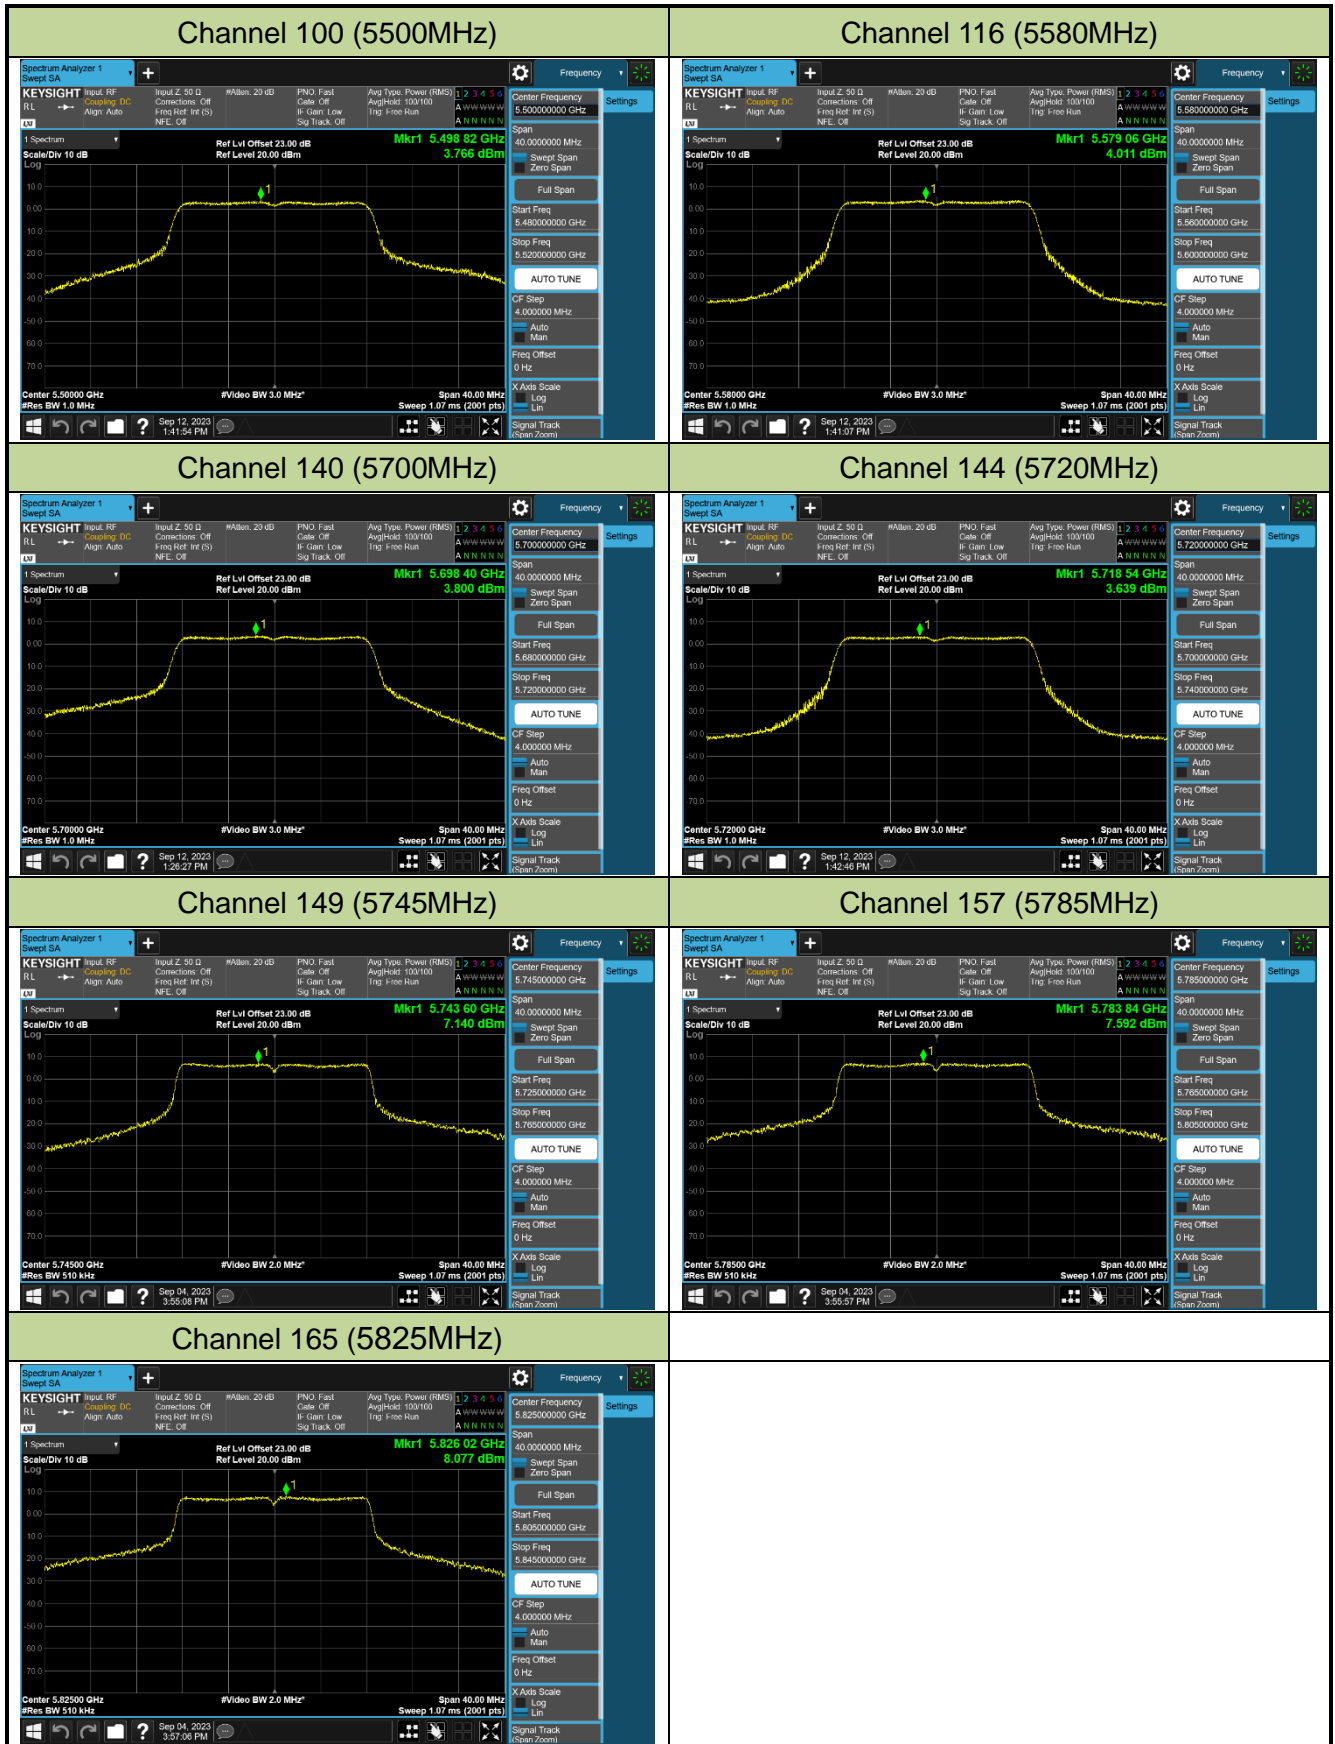

Channel 142 (5710MHz)

802.11ax-HE80 Power Spectral Density - Ant 0

Channel 42 (5210MHz)

Channel 58 (5290MHz)

Channel 106 (5530MHz)

Channel 122 (5610MHz)

Channel 138 (5690MHz)

Channel 155 (5775MHz)

802.11ax-HE160 Power Spectral Density - Ant 0

Channel 50 (5250MHz)

Channel 114 (5570MHz)

802.11a Power Spectral Density - Ant 1

Channel 36 (5180MHz)

Channel 44 (5220MHz)

Channel 48 (5240MHz)

Channel 52 (5260MHz)

Channel 60 (5300MHz)

Channel 64 (5320MHz)

802.11ac-VHT20 Power Spectral Density - Ant 1

Channel 36 (5180MHz)

Channel 44 (5220MHz)

Channel 48 (5240MHz)

Channel 52 (5260MHz)

Channel 60 (5300MHz)

Channel 64 (5320MHz)

802.11ac-VHT40 Power Spectral Density - Ant 1

Channel 38 (5190MHz)

Channel 46 (5230MHz)

Channel 54 (5270MHz)

Channel 62 (5310MHz)

Channel 102 (5510MHz)

Channel 110 (5550MHz)