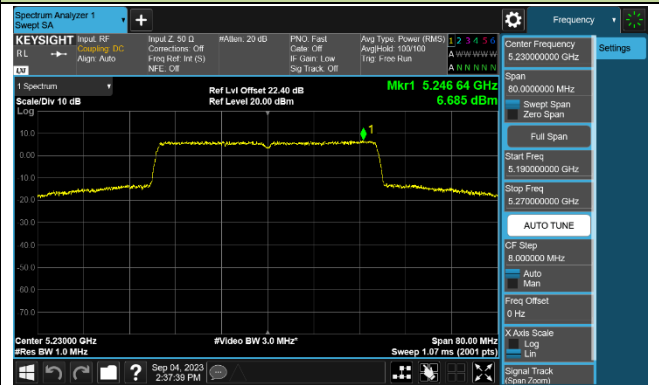

802.11ax-HE40 Power Spectral Density - Ant 0

Channel 38 (5190MHz)

Channel 46 (5230MHz)

Channel 54 (5270MHz)

Channel 62 (5310MHz)

Channel 102 (5510MHz)

Channel 110 (5550MHz)

Channel 134 (5670MHz)

Channel 142 (5710MHz)

802.11ax-HE80 Power Spectral Density - Ant 0

Channel 42 (5210MHz)

Channel 58 (5290MHz)

Channel 106 (5530MHz)

Channel 122 (5610MHz)

Channel 138 (5690MHz)

Channel 155 (5775MHz)

802.11ax-HE160 Power Spectral Density - Ant 0

Channel 50 (5250MHz)

Channel 114 (5570MHz)

802.11a Power Spectral Density - Ant 1

Channel 36 (5180MHz)

Channel 44 (5220MHz)

Channel 48 (5240MHz)

Channel 52 (5260MHz)