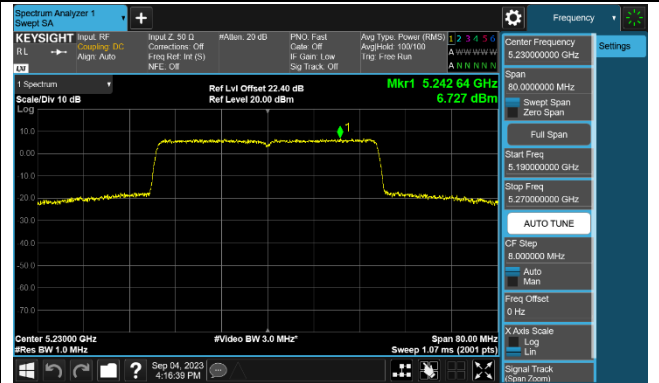

Channel 155 (5775MHz)

802.11ac-VHT160 Power Spectral Density - Ant 1

Channel 50 (5250MHz)

Channel 114 (5570MHz)

802.11ax-HE20 Power Spectral Density - Ant 1

Channel 36 (5180MHz)

Channel 44 (5220MHz)

Channel 48 (5240MHz)

Channel 52 (5260MHz)

Channel 60 (5300MHz)

Channel 64 (5320MHz)

Channel 100 (5500MHz)

Channel 116 (5580MHz)

802.11ax-HE40 Power Spectral Density - Ant 1

Channel 38 (5190MHz)

Channel 46 (5230MHz)

Channel 54 (5270MHz)

Channel 62 (5310MHz)

Channel 102 (5510MHz)

Channel 110 (5550MHz)

Channel 134 (5670MHz)

Channel 142 (5710MHz)