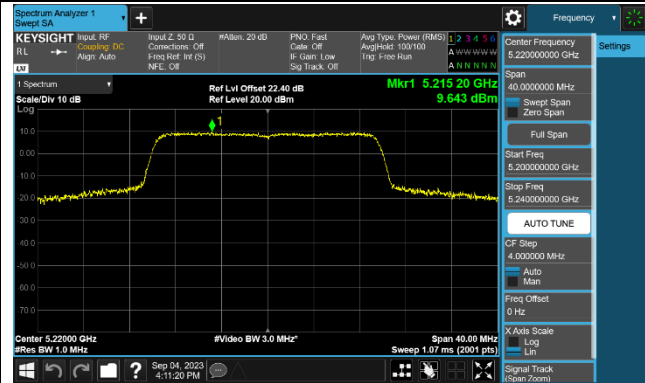

Channel 134 (5670MHz)

Channel 142 (5710MHz)

802.11ac-VHT80 Power Spectral Density - Ant 1

Channel 42 (5210MHz)

Channel 58 (5290MHz)

Channel 106 (5530MHz)

Channel 122 (5610MHz)

Channel 138 (5690MHz)

Channel 155 (5775MHz)

802.11ac-VHT160 Power Spectral Density - Ant 1

Channel 50 (5250MHz)

Channel 114 (5570MHz)

802.11ax-HE20 Power Spectral Density - Ant 1

Channel 36 (5180MHz)

Channel 44 (5220MHz)

Channel 48 (5240MHz)