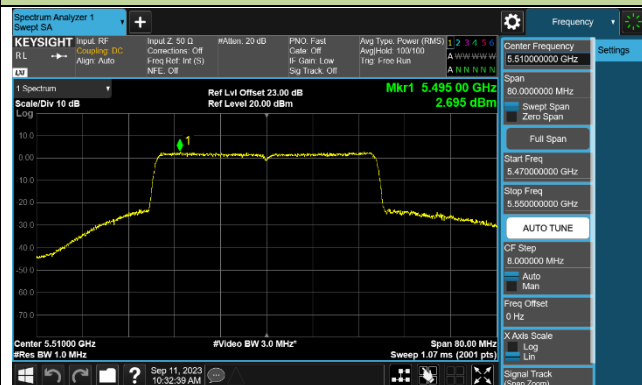

Channel 52 (5260MHz)

Channel 60 (5300MHz)

Channel 64 (5320MHz)

Channel 100 (5500MHz)

Channel 116 (5580MHz)

802.11ax-HE40 Power Spectral Density - Ant 1

Channel 38 (5190MHz)

Channel 46 (5230MHz)

Channel 54 (5270MHz)

Channel 62 (5310MHz)

Channel 102 (5510MHz)

Channel 110 (5550MHz)

Channel 134 (5670MHz)

Channel 142 (5710MHz)