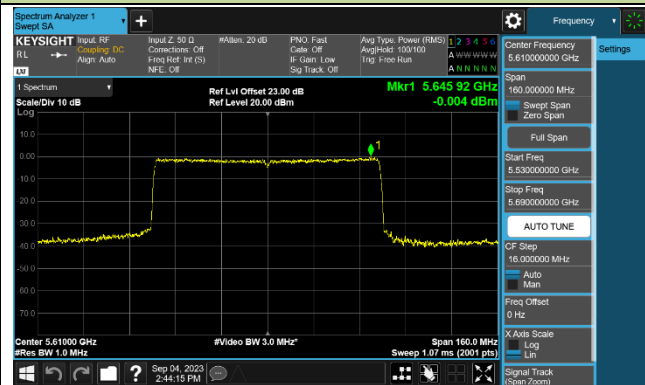

Channel 142 (5710MHz)

802.11ax-HE80 Power Spectral Density - Ant 0

Channel 42 (5210MHz)

Channel 58 (5290MHz)

Channel 106 (5530MHz)

Channel 122 (5610MHz)

Channel 138 (5690MHz)

Channel 155 (5775MHz)

802.11ax-HE160 Power Spectral Density - Ant 0

Channel 50 (5250MHz)

Channel 114 (5570MHz)

802.11a Power Spectral Density - Ant 1

Channel 36 (5180MHz)

Channel 44 (5220MHz)

Channel 48 (5240MHz)

Channel 52 (5260MHz)