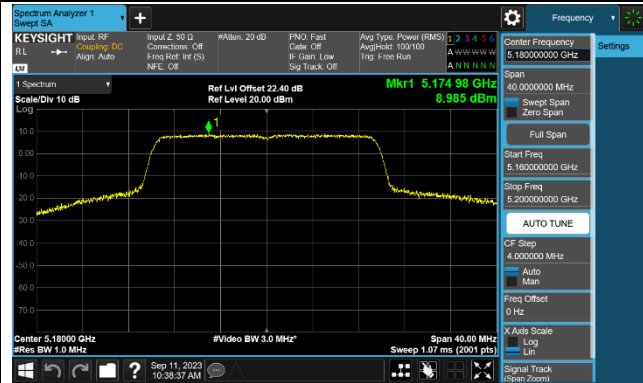

Channel 134 (5670MHz)

Channel 142 (5710MHz)

802.11ac-VHT80 Power Spectral Density - Ant 1

Channel 42 (5210MHz)

Channel 58 (5290MHz)

Channel 106 (5530MHz)

Channel 122 (5610MHz)

Channel 138 (5690MHz)

Channel 155 (5775MHz)

802.11ac-VHT160 Power Spectral Density - Ant 1

Channel 50 (5250MHz)

Channel 114 (5570MHz)

802.11ax-HE20 Power Spectral Density - Ant 1

Channel 36 (5180MHz)

Channel 44 (5220MHz)

Channel 48 (5240MHz)