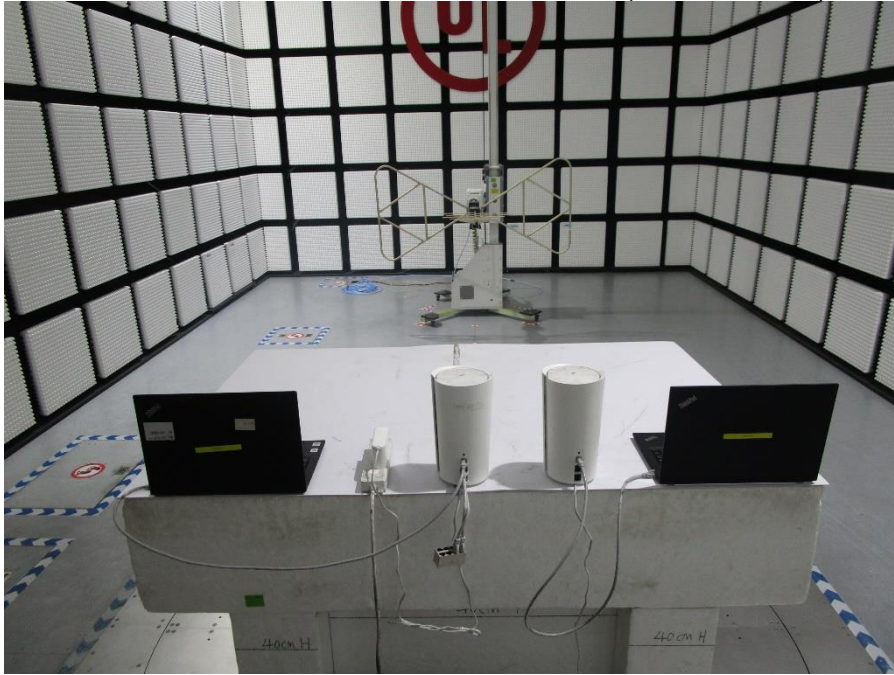

Appendix II

Setup Photographs

**RADIATED RF MEASUREMENT SETUP (ABOVE 1 GHz)
MEASUREMENT POSITION**

MEASUREMENT POSITION (X axis)

RADIATED RF MEASUREMENT SETUP (30MHz~1GHz)

POWERLINE CONDUCTED EMISSIONS MEASUREMENT SETUP