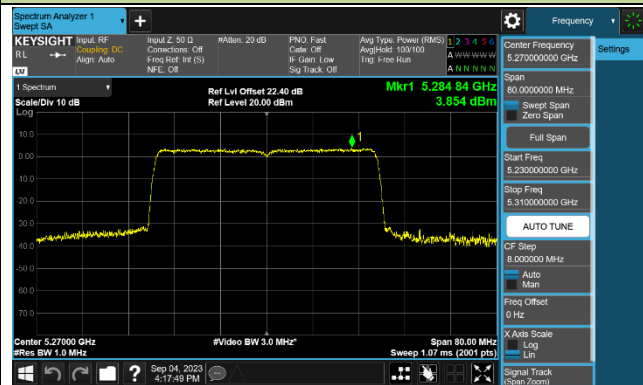

Channel 155 (5775MHz)

802.11ac-VHT160 Power Spectral Density - Ant 1

Channel 50 (5250MHz)

Channel 114 (5570MHz)

802.11ax-HE20 Power Spectral Density - Ant 1

Channel 36 (5180MHz)

Channel 44 (5220MHz)

Channel 48 (5240MHz)

Channel 52 (5260MHz)

Channel 60 (5300MHz)

Channel 64 (5320MHz)

Channel 100 (5500MHz)

Channel 116 (5580MHz)

802.11ax-HE40 Power Spectral Density - Ant 1

Channel 38 (5190MHz)

Channel 46 (5230MHz)

Channel 54 (5270MHz)

Channel 62 (5310MHz)

Channel 102 (5510MHz)

Channel 110 (5550MHz)

Channel 134 (5670MHz)

Channel 142 (5710MHz)