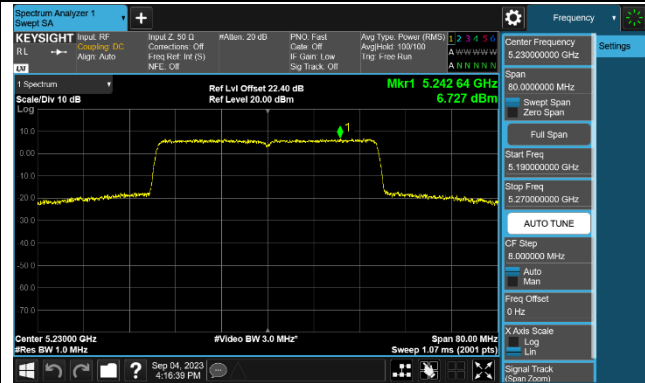

Channel 155 (5775MHz)

802.11ac-VHT160 Power Spectral Density - Ant 1

Channel 50 (5250MHz)

Channel 114 (5570MHz)

802.11ax-HE20 Power Spectral Density - Ant 1

Channel 36 (5180MHz)

Channel 44 (5220MHz)

Channel 48 (5240MHz)

Channel 52 (5260MHz)

Channel 60 (5300MHz)

Channel 64 (5320MHz)

Channel 100 (5500MHz)

Channel 116 (5580MHz)

802.11ax-HE40 Power Spectral Density - Ant 1

Channel 38 (5190MHz)

Channel 46 (5230MHz)

Channel 54 (5270MHz)

Channel 62 (5310MHz)

Channel 102 (5510MHz)

Channel 110 (5550MHz)

Channel 134 (5670MHz)

Channel 142 (5710MHz)