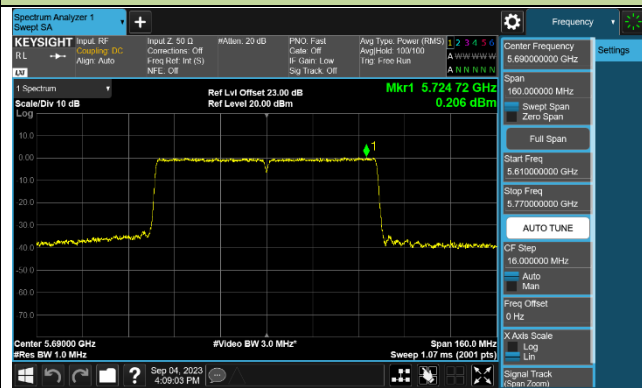

Channel 134 (5670MHz)

Channel 142 (5710MHz)

802.11ac-VHT80 Power Spectral Density - Ant 1

Channel 42 (5210MHz)

Channel 58 (5290MHz)

Channel 106 (5530MHz)

Channel 122 (5610MHz)

Channel 138 (5690MHz)

Channel 155 (5775MHz)

802.11ac-VHT160 Power Spectral Density - Ant 1

Channel 50 (5250MHz)

Channel 114 (5570MHz)

802.11ax-HE20 Power Spectral Density - Ant 1

Channel 36 (5180MHz)

Channel 44 (5220MHz)

Channel 48 (5240MHz)