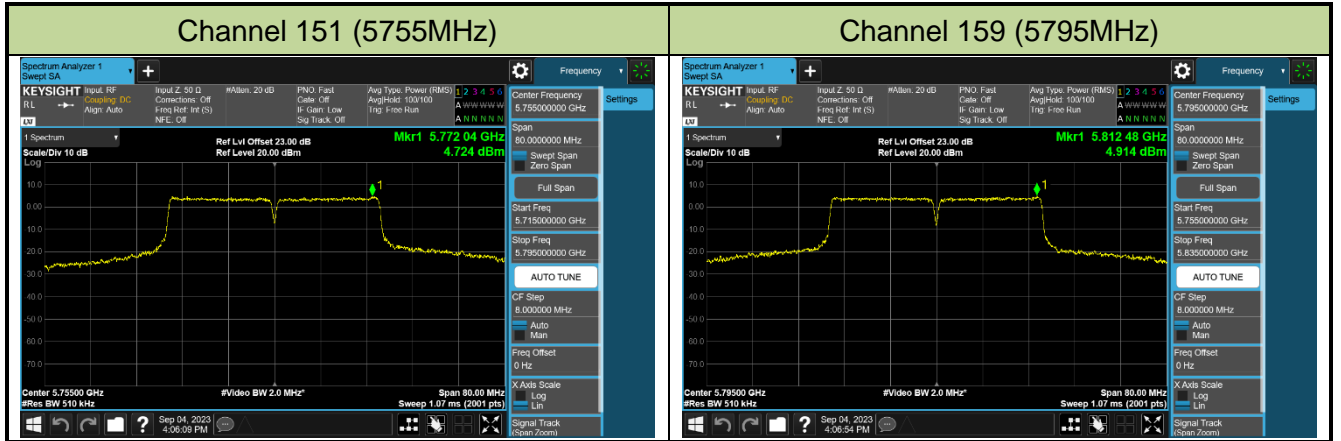

Channel 64 (5320MHz)

802.11ac-VHT40 Power Spectral Density - Ant 1

Channel 38 (5190MHz)

Channel 46 (5230MHz)

Channel 54 (5270MHz)

Channel 62 (5310MHz)

Channel 102 (5510MHz)

Channel 110 (5550MHz)

Channel 134 (5670MHz)

Channel 142 (5710MHz)

802.11ac-VHT80 Power Spectral Density - Ant 1

Channel 42 (5210MHz)

Channel 58 (5290MHz)

Channel 106 (5530MHz)

Channel 122 (5610MHz)

Channel 138 (5690MHz)