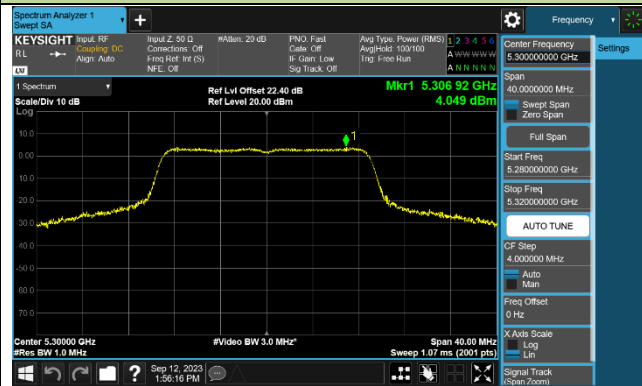

802.11ax-HE160 Power Spectral Density - Ant 0

Channel 50 (5250MHz)

Channel 114 (5570MHz)

802.11a Power Spectral Density - Ant 1

Channel 36 (5180MHz)

Channel 44 (5220MHz)

Channel 48 (5240MHz)

Channel 52 (5260MHz)

Channel 60 (5300MHz)

Channel 64 (5320MHz)

802.11ac-VHT20 Power Spectral Density - Ant 1

Channel 36 (5180MHz)

Channel 44 (5220MHz)

Channel 48 (5240MHz)

Channel 52 (5260MHz)

Channel 60 (5300MHz)

Channel 64 (5320MHz)

802.11ac-VHT40 Power Spectral Density - Ant 1

Channel 38 (5190MHz)

Channel 46 (5230MHz)

Channel 54 (5270MHz)

Channel 62 (5310MHz)

Channel 102 (5510MHz)

Channel 110 (5550MHz)