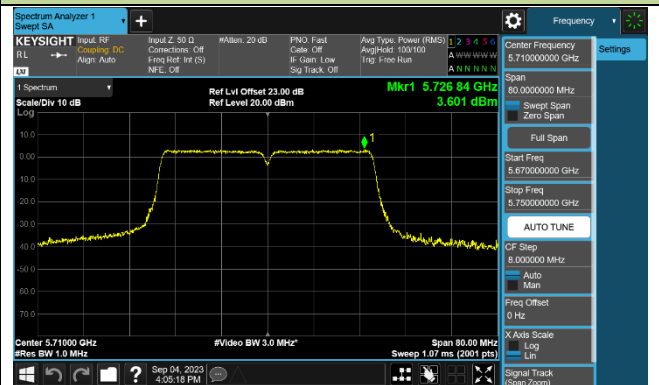

Channel 64 (5320MHz)

802.11ac-VHT40 Power Spectral Density - Ant 1

Channel 38 (5190MHz)

Channel 46 (5230MHz)

Channel 54 (5270MHz)

Channel 62 (5310MHz)

Channel 102 (5510MHz)

Channel 110 (5550MHz)

Channel 134 (5670MHz)

Channel 142 (5710MHz)

802.11ac-VHT80 Power Spectral Density - Ant 1

Channel 42 (5210MHz)

Channel 58 (5290MHz)

Channel 106 (5530MHz)

Channel 122 (5610MHz)

Channel 138 (5690MHz)