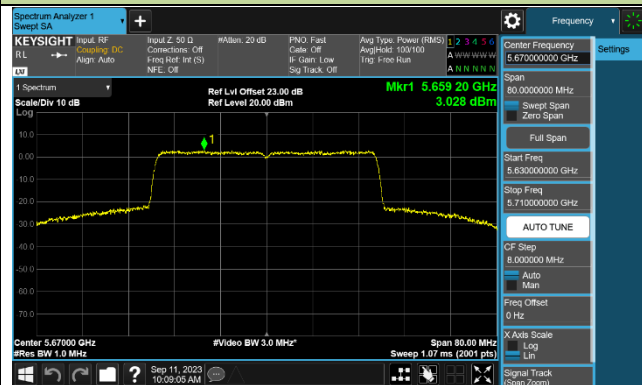

802.11ax-HE40 Power Spectral Density - Ant 0

Channel 38 (5190MHz)

Channel 46 (5230MHz)

Channel 54 (5270MHz)

Channel 62 (5310MHz)

Channel 102 (5510MHz)

Channel 110 (5550MHz)

Channel 134 (5670MHz)

Channel 142 (5710MHz)

802.11ax-HE80 Power Spectral Density - Ant 0

Channel 42 (5210MHz)

Channel 58 (5290MHz)

Channel 106 (5530MHz)

Channel 122 (5610MHz)

Channel 138 (5690MHz)

Channel 155 (5775MHz)