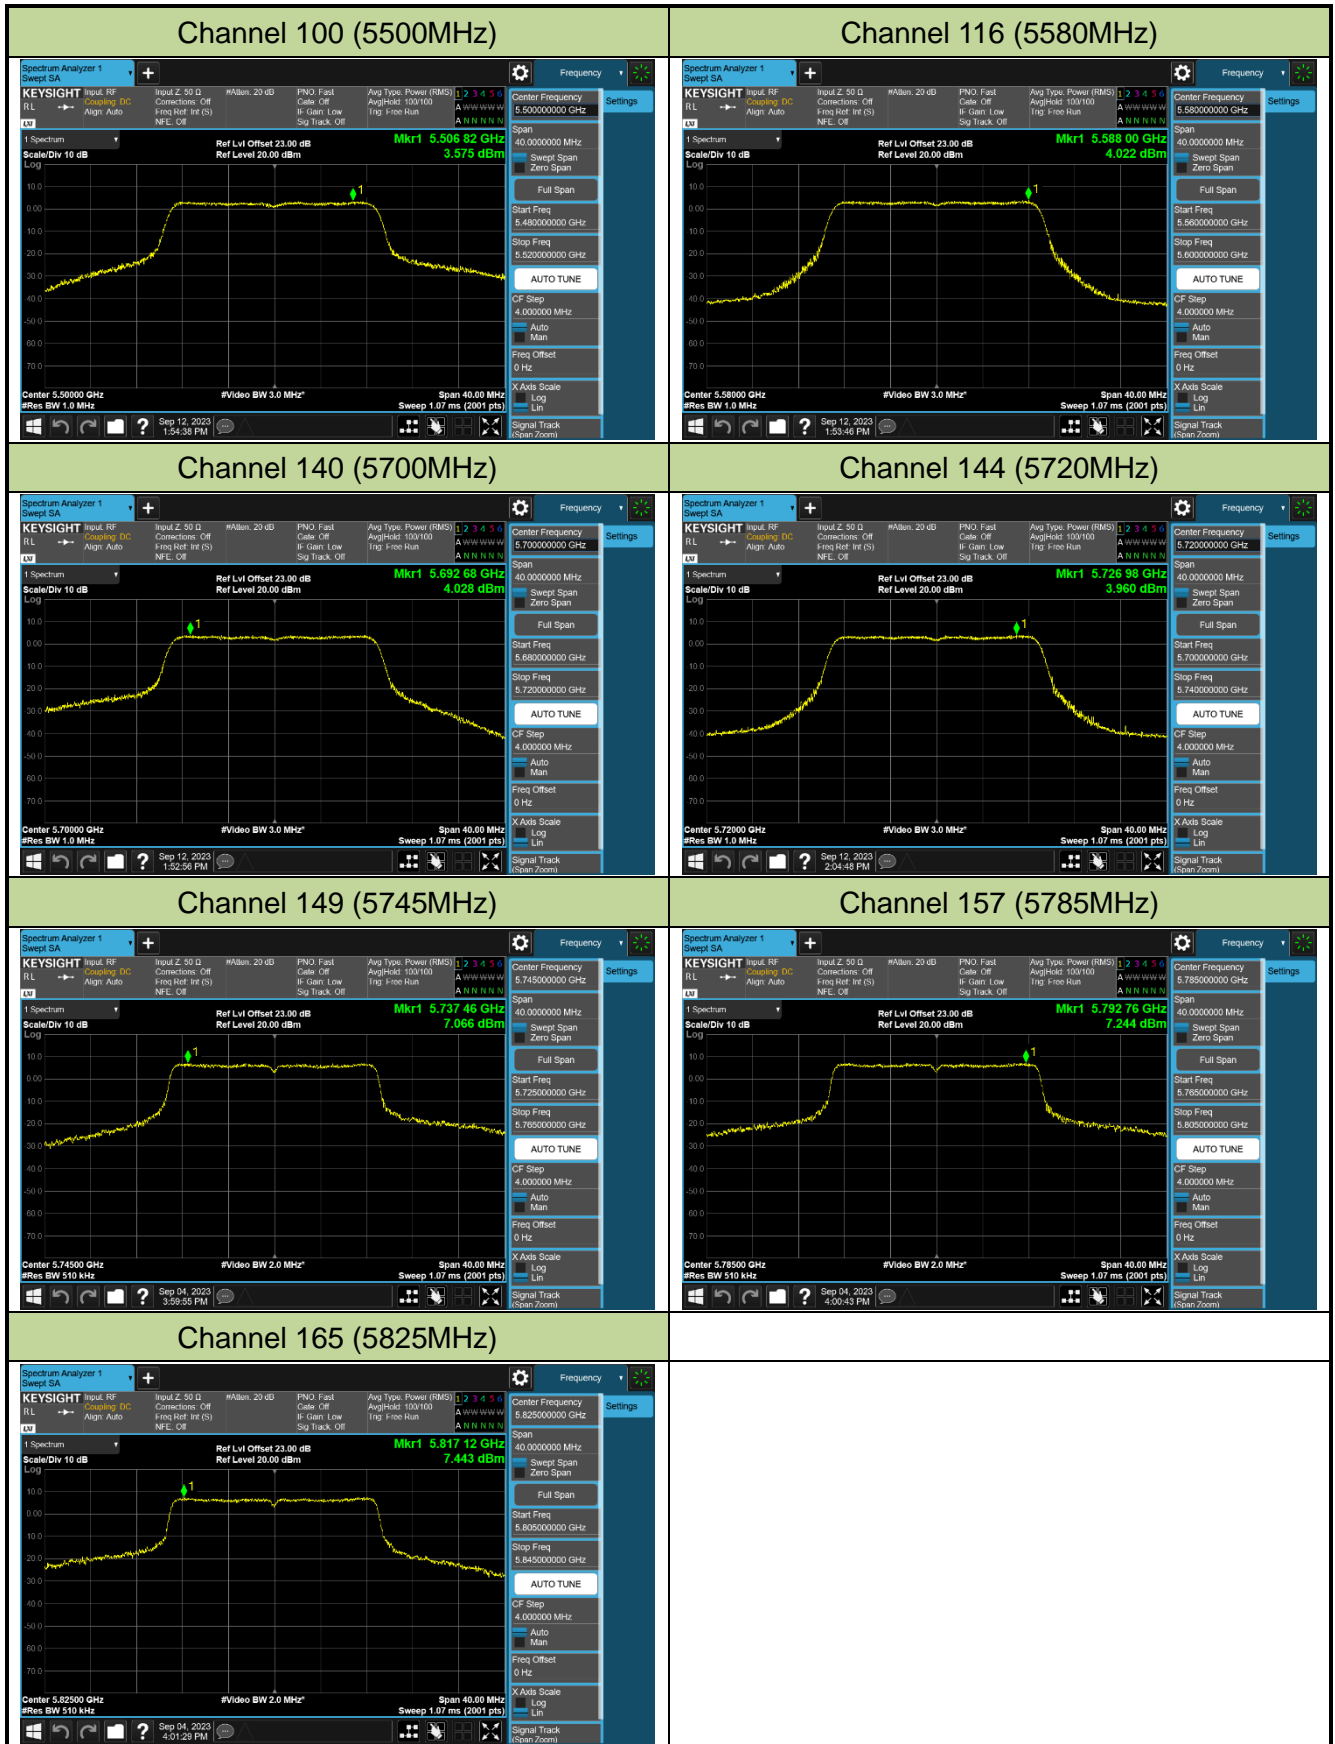

802.11ax-HE160 Power Spectral Density - Ant 0

Channel 50 (5250MHz)

Channel 114 (5570MHz)

802.11a Power Spectral Density - Ant 1

Channel 36 (5180MHz)

Channel 44 (5220MHz)

Channel 48 (5240MHz)

Channel 52 (5260MHz)

Channel 60 (5300MHz)

Channel 64 (5320MHz)

802.11ac-VHT20 Power Spectral Density - Ant 1

Channel 36 (5180MHz)

Channel 44 (5220MHz)

Channel 48 (5240MHz)

Channel 52 (5260MHz)

Channel 60 (5300MHz)

Channel 64 (5320MHz)

802.11ac-VHT40 Power Spectral Density - Ant 1

Channel 38 (5190MHz)

Channel 46 (5230MHz)

Channel 54 (5270MHz)

Channel 62 (5310MHz)

Channel 102 (5510MHz)

Channel 110 (5550MHz)

Channel 134 (5670MHz)

Channel 142 (5710MHz)

802.11ac-VHT80 Power Spectral Density - Ant 1

Channel 42 (5210MHz)

Channel 58 (5290MHz)

Channel 106 (5530MHz)

Channel 122 (5610MHz)

Channel 138 (5690MHz)