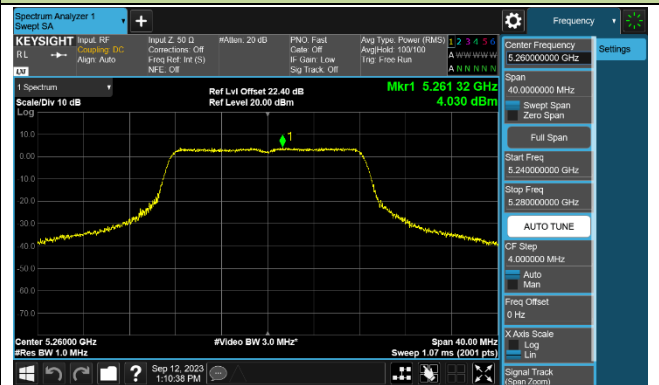

Channel 142 (5710MHz)

802.11ax-HE80 Power Spectral Density - Ant 0

Channel 42 (5210MHz)

Channel 58 (5290MHz)

Channel 106 (5530MHz)

Channel 122 (5610MHz)

Channel 138 (5690MHz)

Channel 155 (5775MHz)

802.11ax-HE160 Power Spectral Density - Ant 0

Channel 50 (5250MHz)

Channel 114 (5570MHz)

802.11a Power Spectral Density - Ant 1

Channel 36 (5180MHz)

Channel 44 (5220MHz)

Channel 48 (5240MHz)

Channel 52 (5260MHz)

Channel 60 (5300MHz)

Channel 64 (5320MHz)

802.11ac-VHT20 Power Spectral Density - Ant 1

Channel 36 (5180MHz)

Channel 44 (5220MHz)

Channel 48 (5240MHz)

Channel 52 (5260MHz)

Channel 60 (5300MHz)