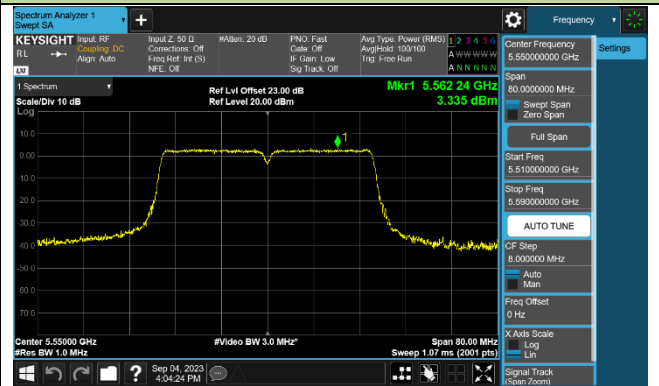

Channel 64 (5320MHz)

802.11ac-VHT40 Power Spectral Density - Ant 1

Channel 38 (5190MHz)

Channel 46 (5230MHz)

Channel 54 (5270MHz)

Channel 62 (5310MHz)

Channel 102 (5510MHz)

Channel 110 (5550MHz)

Channel 134 (5670MHz)

Channel 142 (5710MHz)

802.11ac-VHT80 Power Spectral Density - Ant 1

Channel 42 (5210MHz)

Channel 58 (5290MHz)

Channel 106 (5530MHz)

Channel 122 (5610MHz)

Channel 138 (5690MHz)