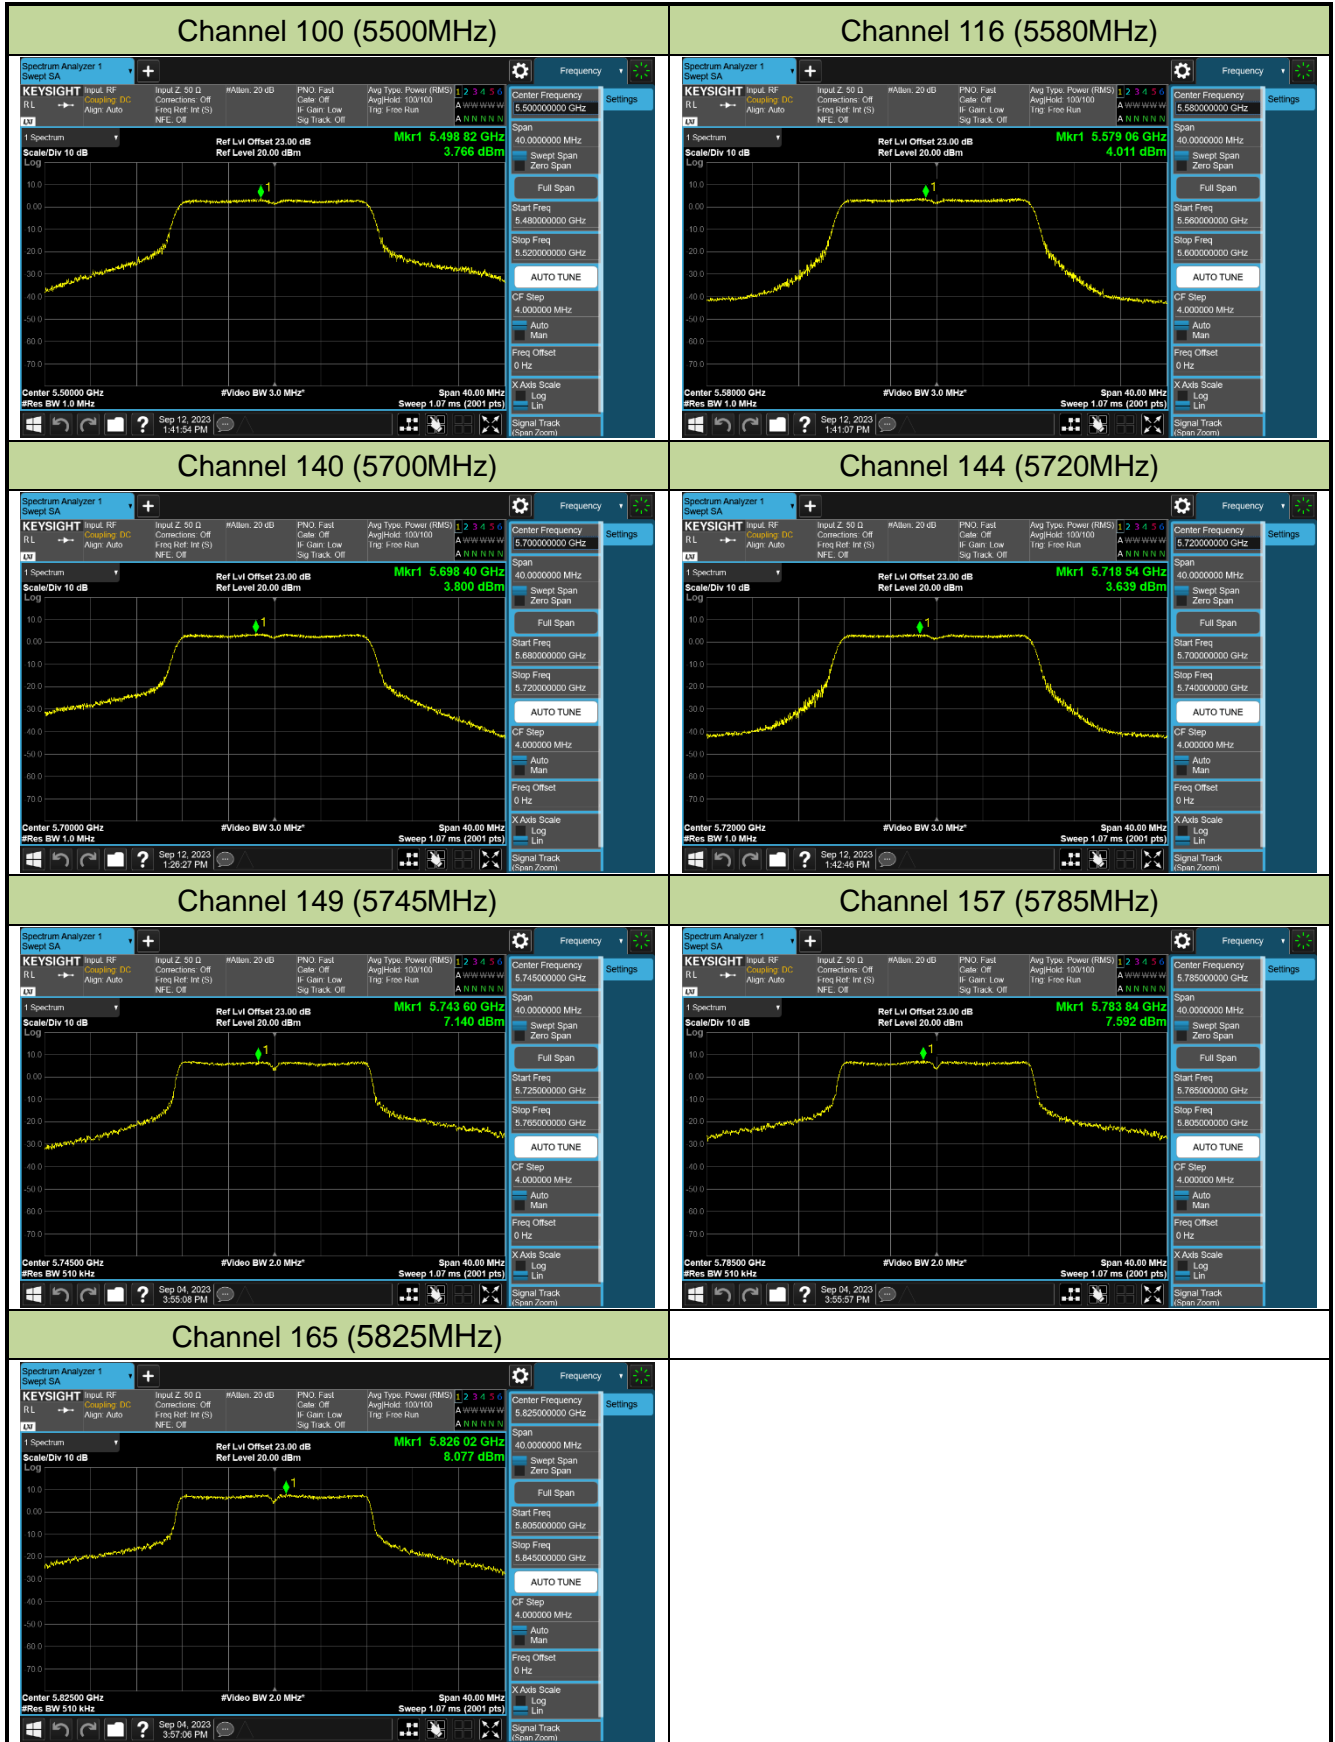

Channel 142 (5710MHz)

802.11ax-HE80 Power Spectral Density - Ant 0

Channel 42 (5210MHz)

Channel 58 (5290MHz)

Channel 106 (5530MHz)

Channel 122 (5610MHz)

Channel 138 (5690MHz)

Channel 155 (5775MHz)

802.11ax-HE160 Power Spectral Density - Ant 0

Channel 50 (5250MHz)

Channel 114 (5570MHz)

802.11a Power Spectral Density - Ant 1

Channel 36 (5180MHz)

Channel 44 (5220MHz)

Channel 48 (5240MHz)

Channel 52 (5260MHz)

Channel 60 (5300MHz)

Channel 64 (5320MHz)

802.11ac-VHT20 Power Spectral Density - Ant 1

Channel 36 (5180MHz)

Channel 44 (5220MHz)

Channel 48 (5240MHz)

Channel 52 (5260MHz)

Channel 60 (5300MHz)

Channel 64 (5320MHz)

802.11ac-VHT40 Power Spectral Density - Ant 1

Channel 38 (5190MHz)

Channel 46 (5230MHz)

Channel 54 (5270MHz)

Channel 62 (5310MHz)

Channel 102 (5510MHz)

Channel 110 (5550MHz)