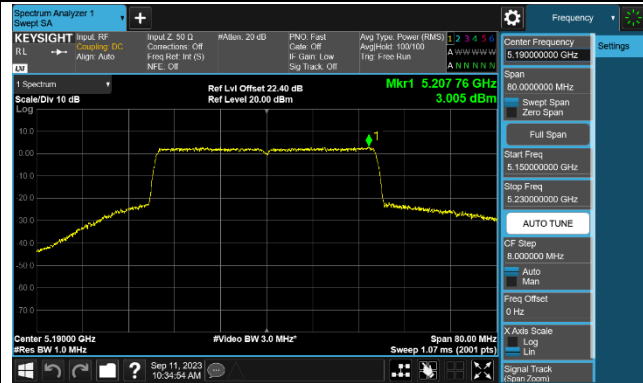

Channel 155 (5775MHz)

802.11ac-VHT160 Power Spectral Density - Ant 1

Channel 50 (5250MHz)

Channel 114 (5570MHz)

802.11ax-HE20 Power Spectral Density - Ant 1

Channel 36 (5180MHz)

Channel 44 (5220MHz)

Channel 48 (5240MHz)

Channel 52 (5260MHz)

Channel 60 (5300MHz)

Channel 64 (5320MHz)

Channel 100 (5500MHz)

Channel 116 (5580MHz)

802.11ax-HE40 Power Spectral Density - Ant 1

Channel 38 (5190MHz)

Channel 46 (5230MHz)

Channel 54 (5270MHz)

Channel 62 (5310MHz)

Channel 102 (5510MHz)

Channel 110 (5550MHz)

Channel 134 (5670MHz)

Channel 142 (5710MHz)