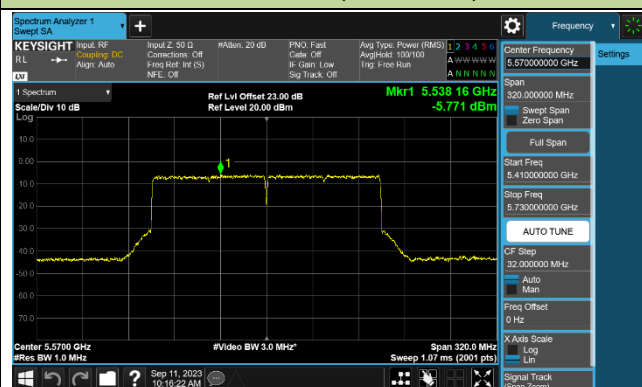

Channel 142 (5710MHz)

802.11ax-HE80 Power Spectral Density - Ant 0

Channel 42 (5210MHz)

Channel 58 (5290MHz)

Channel 106 (5530MHz)

Channel 122 (5610MHz)

Channel 138 (5690MHz)

Channel 155 (5775MHz)

802.11ax-HE160 Power Spectral Density - Ant 0

Channel 50 (5250MHz)

Channel 114 (5570MHz)

802.11a Power Spectral Density - Ant 1

Channel 36 (5180MHz)

Channel 44 (5220MHz)

Channel 48 (5240MHz)

Channel 52 (5260MHz)