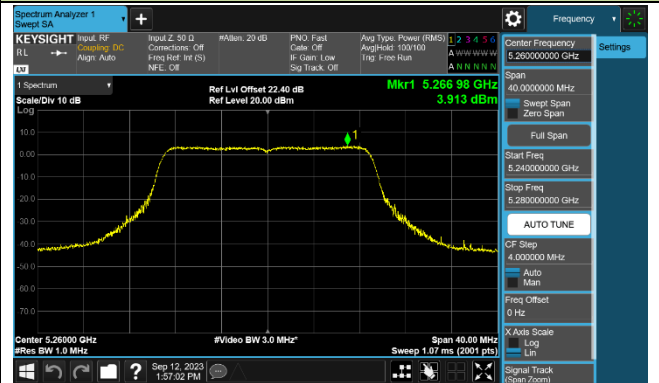

802.11ax-HE160 Power Spectral Density - Ant 0

Channel 50 (5250MHz)

Channel 114 (5570MHz)

802.11a Power Spectral Density - Ant 1

Channel 36 (5180MHz)

Channel 44 (5220MHz)

Channel 48 (5240MHz)

Channel 52 (5260MHz)

Channel 60 (5300MHz)

Channel 64 (5320MHz)

802.11ac-VHT20 Power Spectral Density - Ant 1

Channel 36 (5180MHz)

Channel 44 (5220MHz)

Channel 48 (5240MHz)

Channel 52 (5260MHz)

Channel 60 (5300MHz)

Channel 64 (5320MHz)

802.11ac-VHT40 Power Spectral Density - Ant 1

Channel 38 (5190MHz)

Channel 46 (5230MHz)

Channel 54 (5270MHz)

Channel 62 (5310MHz)

Channel 102 (5510MHz)

Channel 110 (5550MHz)