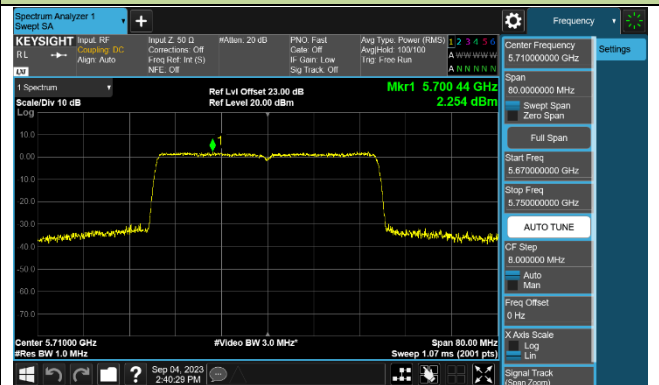

802.11ax-HE40 Power Spectral Density - Ant 0

Channel 38 (5190MHz)

Channel 46 (5230MHz)

Channel 54 (5270MHz)

Channel 62 (5310MHz)

Channel 102 (5510MHz)

Channel 110 (5550MHz)

Channel 134 (5670MHz)

Channel 142 (5710MHz)

802.11ax-HE80 Power Spectral Density - Ant 0

Channel 42 (5210MHz)

Channel 58 (5290MHz)

Channel 106 (5530MHz)

Channel 122 (5610MHz)

Channel 138 (5690MHz)

Channel 155 (5775MHz)