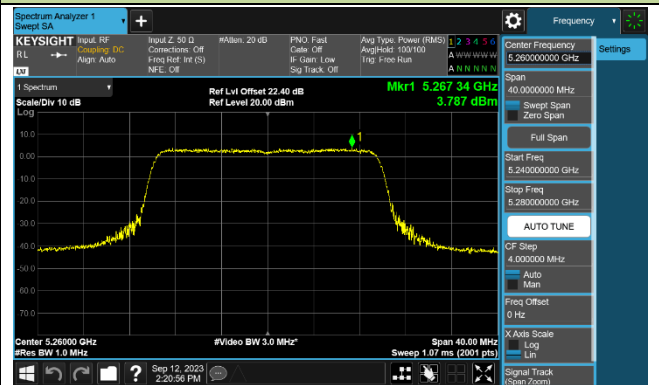

Channel 52 (5260MHz)