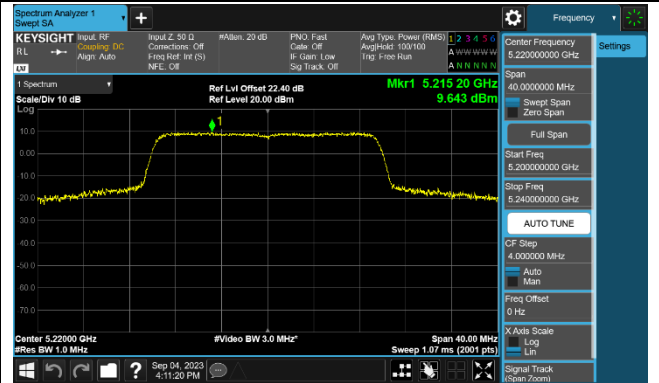

Channel 134 (5670MHz)

Channel 142 (5710MHz)

802.11ac-VHT80 Power Spectral Density - Ant 1

Channel 42 (5210MHz)

Channel 58 (5290MHz)

Channel 106 (5530MHz)

Channel 122 (5610MHz)

Channel 138 (5690MHz)

Channel 155 (5775MHz)

802.11ac-VHT160 Power Spectral Density - Ant 1

Channel 50 (5250MHz)

Channel 114 (5570MHz)

802.11ax-HE20 Power Spectral Density - Ant 1

Channel 36 (5180MHz)

Channel 44 (5220MHz)

Channel 48 (5240MHz)