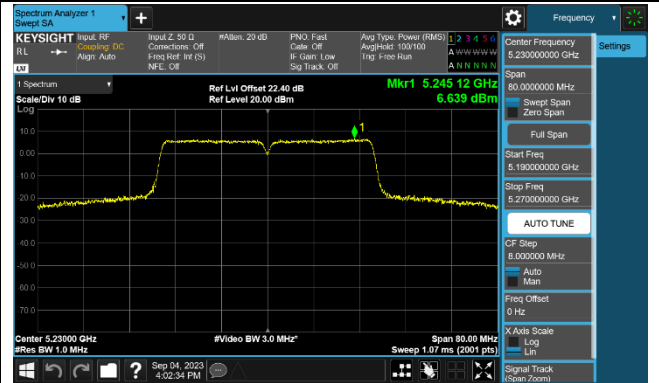

Channel 64 (5320MHz)

802.11ac-VHT40 Power Spectral Density - Ant 1

Channel 38 (5190MHz)

Channel 46 (5230MHz)

Channel 54 (5270MHz)

Channel 62 (5310MHz)

Channel 102 (5510MHz)

Channel 110 (5550MHz)

Channel 134 (5670MHz)

Channel 142 (5710MHz)

802.11ac-VHT80 Power Spectral Density - Ant 1

Channel 42 (5210MHz)

Channel 58 (5290MHz)

Channel 106 (5530MHz)

Channel 122 (5610MHz)

Channel 138 (5690MHz)