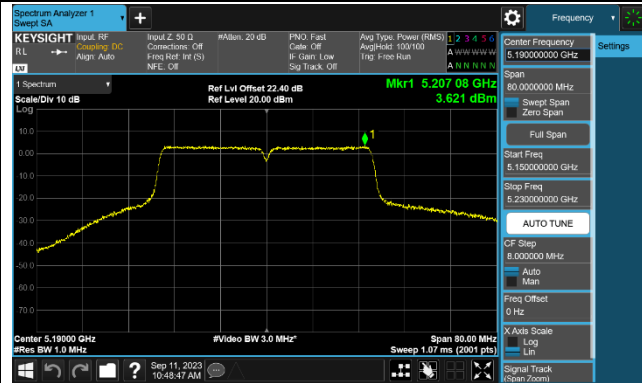

802.11ax-HE160 Power Spectral Density - Ant 0

Channel 50 (5250MHz)

Channel 114 (5570MHz)

802.11a Power Spectral Density - Ant 1

Channel 36 (5180MHz)

Channel 44 (5220MHz)

Channel 48 (5240MHz)

Channel 52 (5260MHz)

Channel 60 (5300MHz)

Channel 64 (5320MHz)

802.11ac-VHT20 Power Spectral Density - Ant 1

Channel 36 (5180MHz)

Channel 44 (5220MHz)

Channel 48 (5240MHz)

Channel 52 (5260MHz)

Channel 60 (5300MHz)

Channel 64 (5320MHz)

802.11ac-VHT40 Power Spectral Density - Ant 1

Channel 38 (5190MHz)

Channel 46 (5230MHz)

Channel 54 (5270MHz)

Channel 62 (5310MHz)

Channel 102 (5510MHz)

Channel 110 (5550MHz)