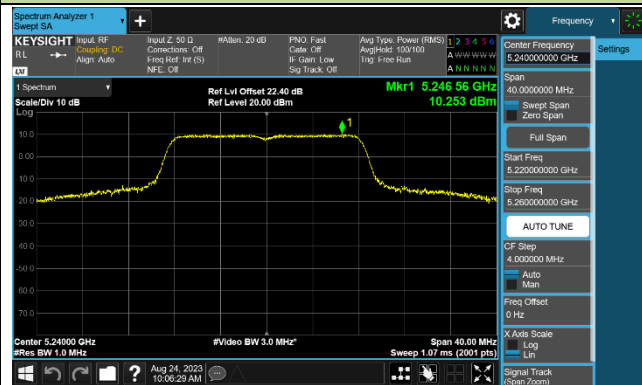

802.11ax-HE160 Power Spectral Density - Ant 0

Channel 50 (5250MHz)

Channel 114 (5570MHz)

802.11a Power Spectral Density - Ant 1

Channel 36 (5180MHz)

Channel 44 (5220MHz)

Channel 48 (5240MHz)

Channel 52 (5260MHz)

Channel 60 (5300MHz)

Channel 64 (5320MHz)

802.11ac-VHT20 Power Spectral Density - Ant 1

Channel 36 (5180MHz)

Channel 44 (5220MHz)

Channel 48 (5240MHz)

Channel 52 (5260MHz)

Channel 60 (5300MHz)