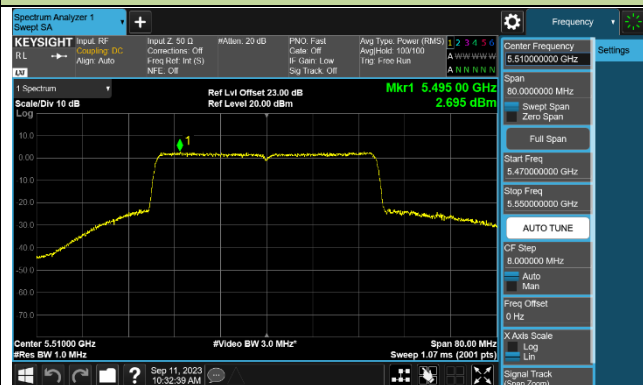

Channel 155 (5775MHz)

802.11ac-VHT160 Power Spectral Density - Ant 1

Channel 50 (5250MHz)

Channel 114 (5570MHz)

802.11ax-HE20 Power Spectral Density - Ant 1

Channel 36 (5180MHz)

Channel 44 (5220MHz)

Channel 48 (5240MHz)

Channel 52 (5260MHz)

Channel 60 (5300MHz)

Channel 64 (5320MHz)

Channel 100 (5500MHz)

Channel 116 (5580MHz)

802.11ax-HE40 Power Spectral Density - Ant 1

Channel 38 (5190MHz)

Channel 46 (5230MHz)

Channel 54 (5270MHz)

Channel 62 (5310MHz)

Channel 102 (5510MHz)

Channel 110 (5550MHz)

Channel 134 (5670MHz)

Channel 142 (5710MHz)