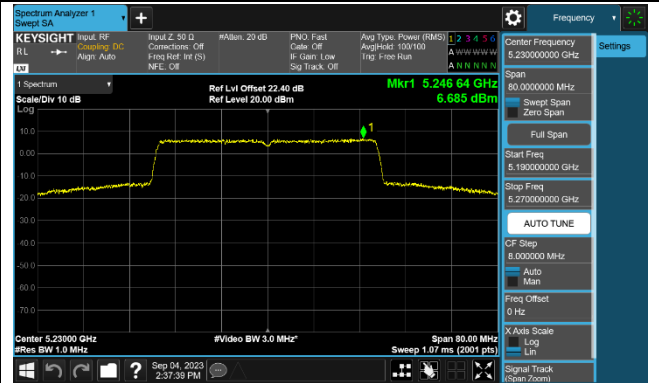

802.11ax-HE40 Power Spectral Density - Ant 0

Channel 38 (5190MHz)

Channel 46 (5230MHz)

Channel 54 (5270MHz)

Channel 62 (5310MHz)

Channel 102 (5510MHz)

Channel 110 (5550MHz)

Channel 134 (5670MHz)

Channel 142 (5710MHz)

802.11ax-HE80 Power Spectral Density - Ant 0

Channel 42 (5210MHz)

Channel 58 (5290MHz)

Channel 106 (5530MHz)

Channel 122 (5610MHz)

Channel 138 (5690MHz)

Channel 155 (5775MHz)

802.11ax-HE160 Power Spectral Density - Ant 0

Channel 50 (5250MHz)

Channel 114 (5570MHz)

802.11a Power Spectral Density - Ant 1

Channel 36 (5180MHz)

Channel 44 (5220MHz)

Channel 48 (5240MHz)

Channel 52 (5260MHz)