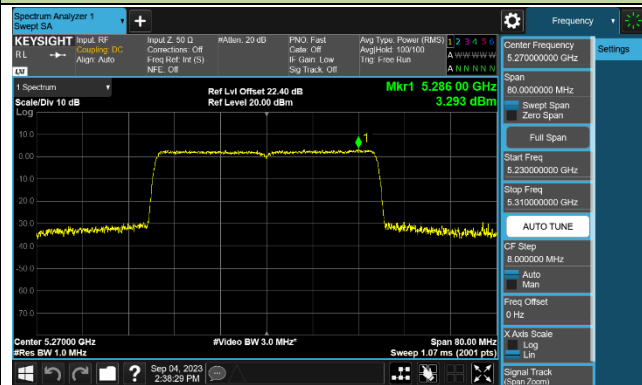

802.11ax-HE40 Power Spectral Density - Ant 0

Channel 38 (5190MHz)

Channel 46 (5230MHz)

Channel 54 (5270MHz)

Channel 62 (5310MHz)

Channel 102 (5510MHz)

Channel 110 (5550MHz)

Channel 134 (5670MHz)

Channel 142 (5710MHz)

802.11ax-HE80 Power Spectral Density - Ant 0

Channel 42 (5210MHz)

Channel 58 (5290MHz)

Channel 106 (5530MHz)

Channel 122 (5610MHz)

Channel 138 (5690MHz)

Channel 155 (5775MHz)