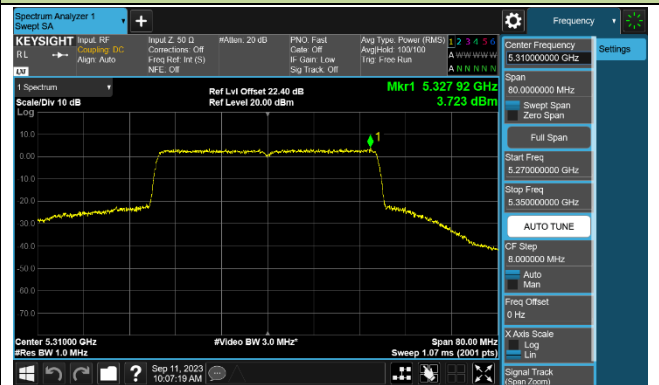

802.11ax-HE40 Power Spectral Density - Ant 0

Channel 38 (5190MHz)

Channel 46 (5230MHz)

Channel 54 (5270MHz)

Channel 62 (5310MHz)

Channel 102 (5510MHz)

Channel 110 (5550MHz)

Channel 134 (5670MHz)

Channel 142 (5710MHz)

802.11ax-HE80 Power Spectral Density - Ant 0

Channel 42 (5210MHz)

Channel 58 (5290MHz)

Channel 106 (5530MHz)

Channel 122 (5610MHz)

Channel 138 (5690MHz)

Channel 155 (5775MHz)