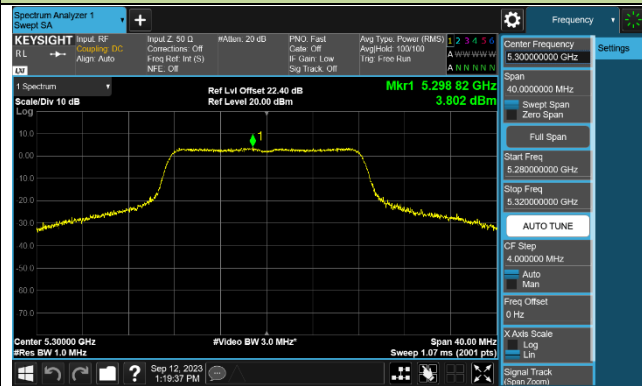

802.11ax-HE160 Power Spectral Density - Ant 0

Channel 50 (5250MHz)

Channel 114 (5570MHz)

802.11a Power Spectral Density - Ant 1

Channel 36 (5180MHz)

Channel 44 (5220MHz)

Channel 48 (5240MHz)

Channel 52 (5260MHz)

Channel 60 (5300MHz)

Channel 64 (5320MHz)

802.11ac-VHT20 Power Spectral Density - Ant 1

Channel 36 (5180MHz)

Channel 44 (5220MHz)

Channel 48 (5240MHz)

Channel 52 (5260MHz)

Channel 60 (5300MHz)