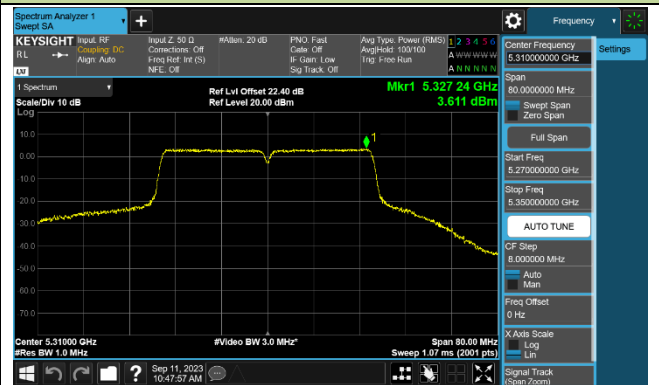

Channel 64 (5320MHz)

802.11ac-VHT40 Power Spectral Density - Ant 1

Channel 38 (5190MHz)

Channel 46 (5230MHz)

Channel 54 (5270MHz)

Channel 62 (5310MHz)

Channel 102 (5510MHz)

Channel 110 (5550MHz)

Channel 134 (5670MHz)

Channel 142 (5710MHz)

802.11ac-VHT80 Power Spectral Density - Ant 1

Channel 42 (5210MHz)

Channel 58 (5290MHz)

Channel 106 (5530MHz)

Channel 122 (5610MHz)

Channel 138 (5690MHz)