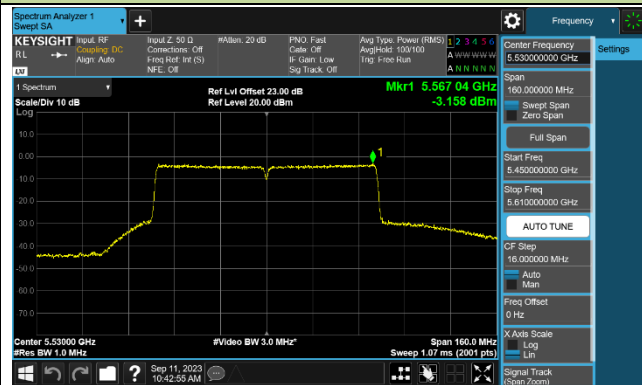

Channel 134 (5670MHz)

Channel 142 (5710MHz)

802.11ac-VHT80 Power Spectral Density - Ant 1

Channel 42 (5210MHz)

Channel 58 (5290MHz)

Channel 106 (5530MHz)

Channel 122 (5610MHz)

Channel 138 (5690MHz)

Channel 155 (5775MHz)

802.11ac-VHT160 Power Spectral Density - Ant 1

Channel 50 (5250MHz)

Channel 114 (5570MHz)

802.11ax-HE20 Power Spectral Density - Ant 1

Channel 36 (5180MHz)

Channel 44 (5220MHz)

Channel 48 (5240MHz)