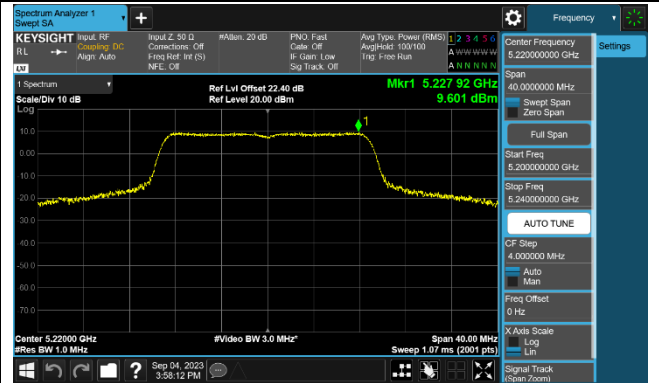

Channel 60 (5300MHz)

Channel 64 (5320MHz)

802.11ac-VHT20 Power Spectral Density - Ant 1

Channel 36 (5180MHz)

Channel 44 (5220MHz)

Channel 48 (5240MHz)

Channel 52 (5260MHz)

Channel 60 (5300MHz)

Channel 64 (5320MHz)

802.11ac-VHT40 Power Spectral Density - Ant 1

Channel 38 (5190MHz)

Channel 46 (5230MHz)

Channel 54 (5270MHz)

Channel 62 (5310MHz)

Channel 102 (5510MHz)

Channel 110 (5550MHz)