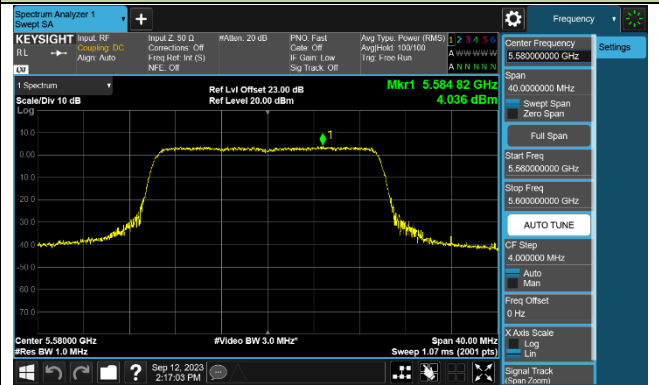

Channel 155 (5775MHz)

802.11ac-VHT160 Power Spectral Density - Ant 1

Channel 50 (5250MHz)

Channel 114 (5570MHz)

802.11ax-HE20 Power Spectral Density - Ant 1

Channel 36 (5180MHz)

Channel 44 (5220MHz)

Channel 48 (5240MHz)

Channel 52 (5260MHz)

Channel 60 (5300MHz)

Channel 64 (5320MHz)

Channel 100 (5500MHz)

Channel 116 (5580MHz)

802.11ax-HE40 Power Spectral Density - Ant 1

Channel 38 (5190MHz)

Channel 46 (5230MHz)

Channel 54 (5270MHz)

Channel 62 (5310MHz)

Channel 102 (5510MHz)

Channel 110 (5550MHz)

Channel 134 (5670MHz)

Channel 142 (5710MHz)