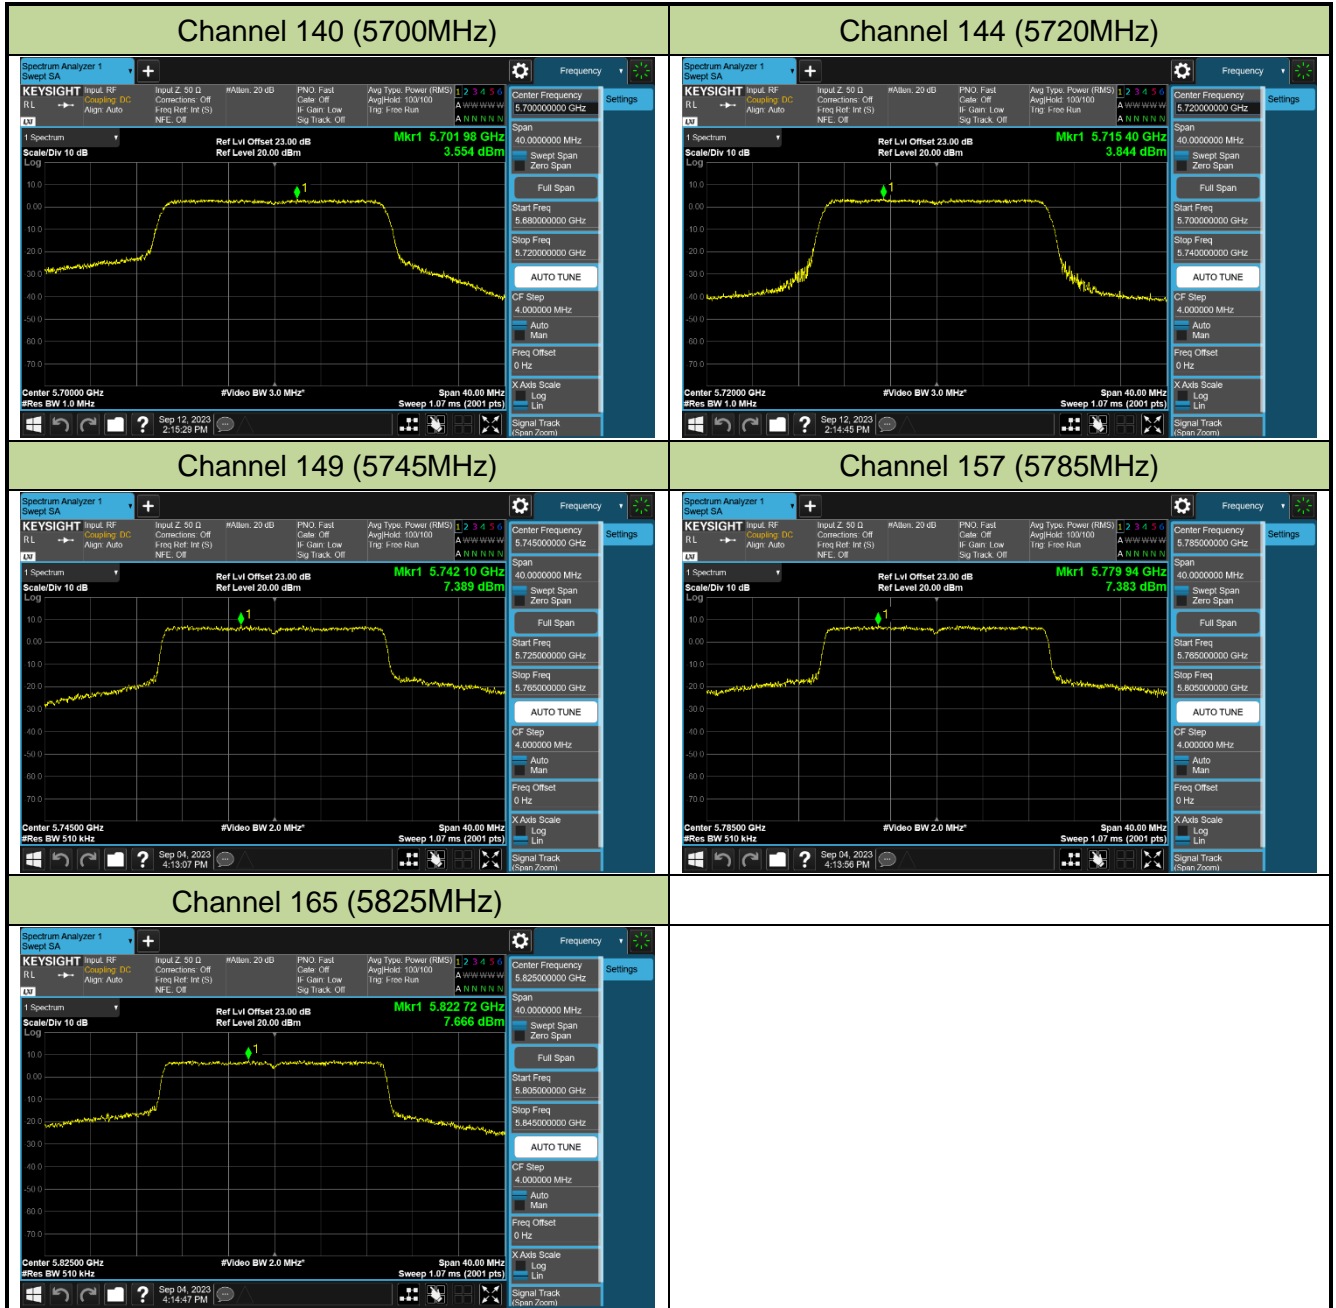

Channel 134 (5670MHz)

Channel 142 (5710MHz)

802.11ac-VHT80 Power Spectral Density - Ant 1

Channel 42 (5210MHz)

Channel 58 (5290MHz)

Channel 106 (5530MHz)

Channel 122 (5610MHz)

Channel 138 (5690MHz)

Channel 155 (5775MHz)

802.11ac-VHT160 Power Spectral Density - Ant 1

Channel 50 (5250MHz)

Channel 114 (5570MHz)

802.11ax-HE20 Power Spectral Density - Ant 1

Channel 36 (5180MHz)

Channel 44 (5220MHz)

Channel 48 (5240MHz)

Channel 52 (5260MHz)

Channel 60 (5300MHz)

Channel 64 (5320MHz)

Channel 100 (5500MHz)

Channel 116 (5580MHz)

802.11ax-HE40 Power Spectral Density - Ant 1

Channel 38 (5190MHz)

Channel 46 (5230MHz)

Channel 54 (5270MHz)

Channel 62 (5310MHz)

Channel 102 (5510MHz)

Channel 110 (5550MHz)

Channel 134 (5670MHz)

Channel 142 (5710MHz)