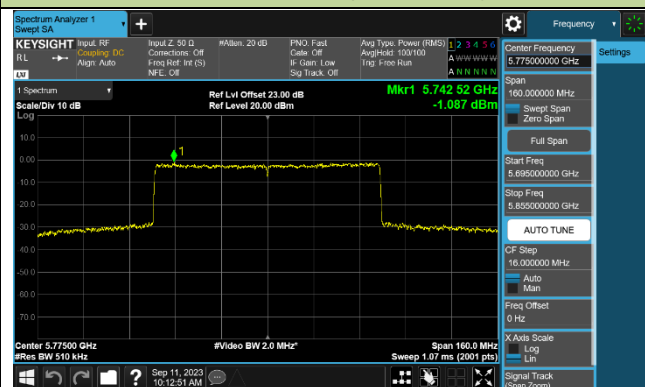

Channel 142 (5710MHz)

802.11ax-HE80 Power Spectral Density - Ant 0

Channel 42 (5210MHz)

Channel 58 (5290MHz)

Channel 106 (5530MHz)

Channel 122 (5610MHz)

Channel 138 (5690MHz)

Channel 155 (5775MHz)

802.11ax-HE160 Power Spectral Density - Ant 0

Channel 50 (5250MHz)

Channel 114 (5570MHz)

802.11a Power Spectral Density - Ant 1

Channel 36 (5180MHz)

Channel 44 (5220MHz)

Channel 48 (5240MHz)

Channel 52 (5260MHz)