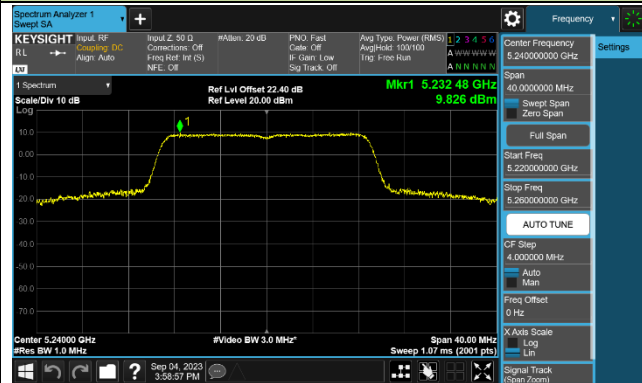

Channel 60 (5300MHz)

Channel 64 (5320MHz)

802.11ac-VHT20 Power Spectral Density - Ant 1

Channel 36 (5180MHz)

Channel 44 (5220MHz)

Channel 48 (5240MHz)

Channel 52 (5260MHz)

Channel 60 (5300MHz)

Channel 64 (5320MHz)

802.11ac-VHT40 Power Spectral Density - Ant 1

Channel 38 (5190MHz)

Channel 46 (5230MHz)

Channel 54 (5270MHz)

Channel 62 (5310MHz)

Channel 102 (5510MHz)

Channel 110 (5550MHz)