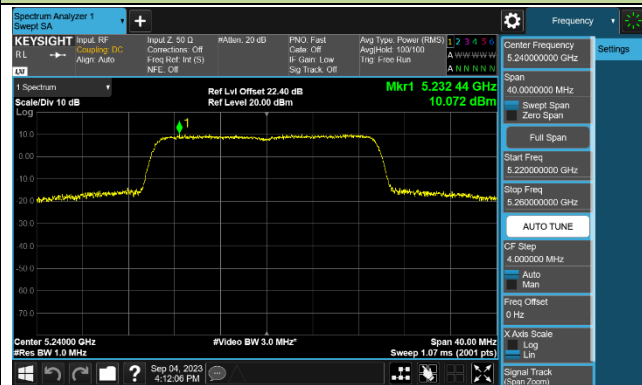

Channel 134 (5670MHz)

Channel 142 (5710MHz)

802.11ac-VHT80 Power Spectral Density - Ant 1

Channel 42 (5210MHz)

Channel 58 (5290MHz)

Channel 106 (5530MHz)

Channel 122 (5610MHz)

Channel 138 (5690MHz)

Channel 155 (5775MHz)

802.11ac-VHT160 Power Spectral Density - Ant 1

Channel 50 (5250MHz)

Channel 114 (5570MHz)

802.11ax-HE20 Power Spectral Density - Ant 1

Channel 36 (5180MHz)

Channel 44 (5220MHz)

Channel 48 (5240MHz)