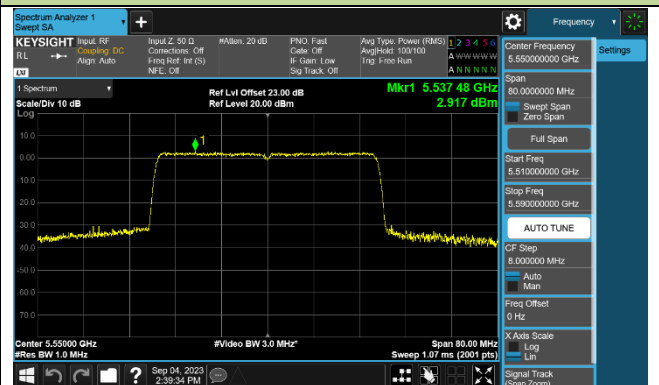

802.11ax-HE40 Power Spectral Density - Ant 0

Channel 38 (5190MHz)

Channel 46 (5230MHz)

Channel 54 (5270MHz)

Channel 62 (5310MHz)

Channel 102 (5510MHz)

Channel 110 (5550MHz)

Channel 134 (5670MHz)

Channel 142 (5710MHz)

802.11ax-HE80 Power Spectral Density - Ant 0

Channel 42 (5210MHz)

Channel 58 (5290MHz)

Channel 106 (5530MHz)

Channel 122 (5610MHz)

Channel 138 (5690MHz)

Channel 155 (5775MHz)