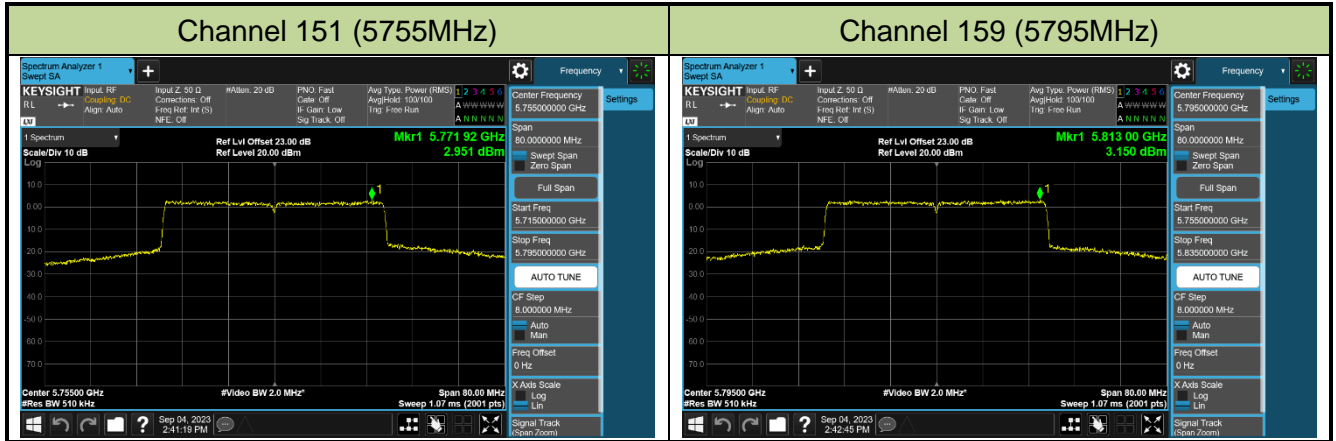

802.11ax-HE40 Power Spectral Density - Ant 0

Channel 38 (5190MHz)

Channel 46 (5230MHz)

Channel 54 (5270MHz)

Channel 62 (5310MHz)

Channel 102 (5510MHz)

Channel 110 (5550MHz)

Channel 134 (5670MHz)

Channel 142 (5710MHz)

802.11ax-HE80 Power Spectral Density - Ant 0

Channel 42 (5210MHz)

Channel 58 (5290MHz)

Channel 106 (5530MHz)

Channel 122 (5610MHz)

Channel 138 (5690MHz)

Channel 155 (5775MHz)