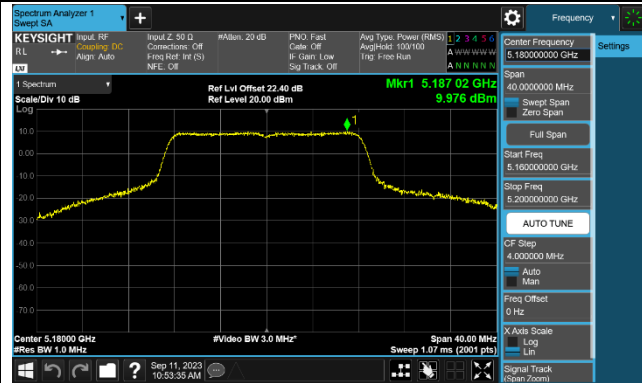

802.11ax-HE160 Power Spectral Density - Ant 0

Channel 50 (5250MHz)

Channel 114 (5570MHz)

802.11a Power Spectral Density - Ant 1

Channel 36 (5180MHz)

Channel 44 (5220MHz)

Channel 48 (5240MHz)

Channel 52 (5260MHz)

Channel 60 (5300MHz)

Channel 64 (5320MHz)

802.11ac-VHT20 Power Spectral Density - Ant 1

Channel 36 (5180MHz)

Channel 44 (5220MHz)

Channel 48 (5240MHz)

Channel 52 (5260MHz)

Channel 60 (5300MHz)