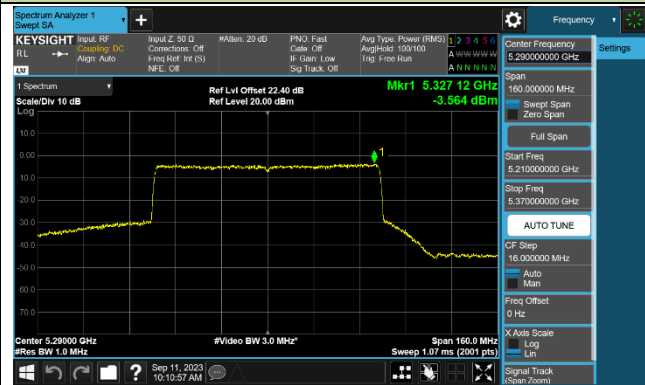

Channel 142 (5710MHz)

802.11ax-HE80 Power Spectral Density - Ant 0

Channel 42 (5210MHz)

Channel 58 (5290MHz)

Channel 106 (5530MHz)

Channel 122 (5610MHz)

Channel 138 (5690MHz)

Channel 155 (5775MHz)

802.11ax-HE160 Power Spectral Density - Ant 0

Channel 50 (5250MHz)

Channel 114 (5570MHz)

802.11a Power Spectral Density - Ant 1

Channel 36 (5180MHz)

Channel 44 (5220MHz)

Channel 48 (5240MHz)

Channel 52 (5260MHz)