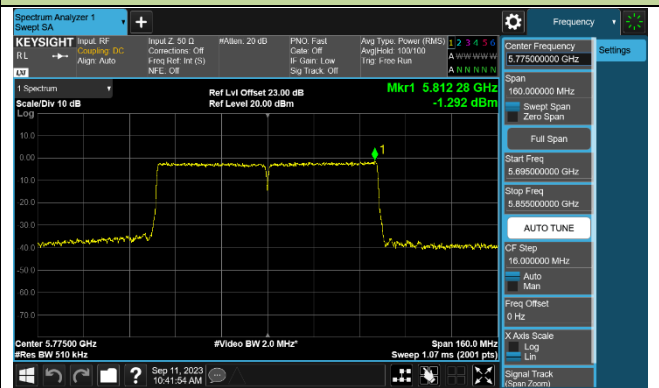

Channel 134 (5670MHz)

Channel 142 (5710MHz)

802.11ac-VHT80 Power Spectral Density - Ant 1

Channel 42 (5210MHz)

Channel 58 (5290MHz)

Channel 106 (5530MHz)

Channel 122 (5610MHz)

Channel 138 (5690MHz)

Channel 155 (5775MHz)

802.11ac-VHT160 Power Spectral Density - Ant 1

Channel 50 (5250MHz)

Channel 114 (5570MHz)

802.11ax-HE20 Power Spectral Density - Ant 1

Channel 36 (5180MHz)

Channel 44 (5220MHz)

Channel 48 (5240MHz)