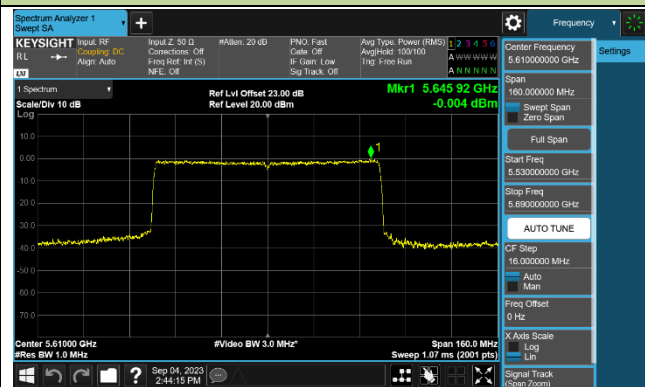

Channel 142 (5710MHz)

802.11ax-HE80 Power Spectral Density - Ant 0

Channel 42 (5210MHz)

Channel 58 (5290MHz)

Channel 106 (5530MHz)

Channel 122 (5610MHz)

Channel 138 (5690MHz)

Channel 155 (5775MHz)

802.11ax-HE160 Power Spectral Density - Ant 0

Channel 50 (5250MHz)

Channel 114 (5570MHz)

802.11a Power Spectral Density - Ant 1

Channel 36 (5180MHz)

Channel 44 (5220MHz)

Channel 48 (5240MHz)

Channel 52 (5260MHz)