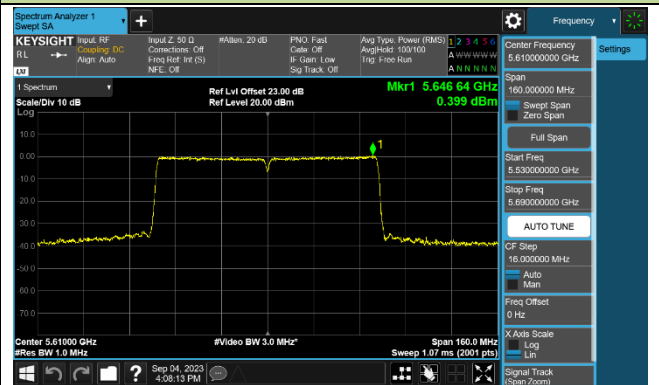

Channel 134 (5670MHz)

Channel 142 (5710MHz)

802.11ac-VHT80 Power Spectral Density - Ant 1

Channel 42 (5210MHz)

Channel 58 (5290MHz)

Channel 106 (5530MHz)

Channel 122 (5610MHz)

Channel 138 (5690MHz)