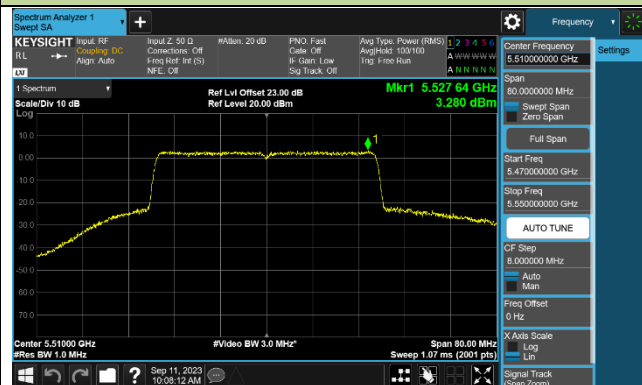

802.11ax-HE40 Power Spectral Density - Ant 0

Channel 38 (5190MHz)

Channel 46 (5230MHz)

Channel 54 (5270MHz)

Channel 62 (5310MHz)

Channel 102 (5510MHz)

Channel 110 (5550MHz)

Channel 134 (5670MHz)

Channel 142 (5710MHz)

802.11ax-HE80 Power Spectral Density - Ant 0

Channel 42 (5210MHz)

Channel 58 (5290MHz)

Channel 106 (5530MHz)

Channel 122 (5610MHz)

Channel 138 (5690MHz)

Channel 155 (5775MHz)