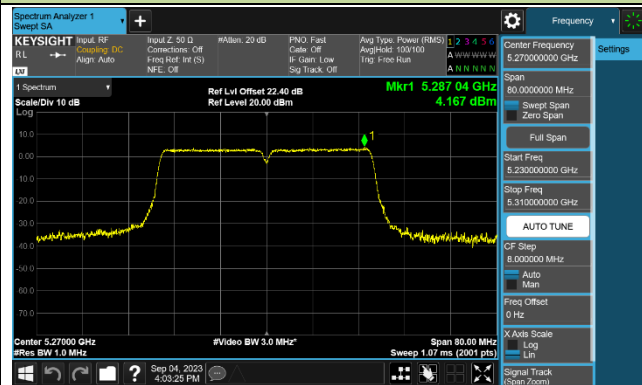

Channel 64 (5320MHz)

802.11ac-VHT40 Power Spectral Density - Ant 1

Channel 38 (5190MHz)

Channel 46 (5230MHz)

Channel 54 (5270MHz)

Channel 62 (5310MHz)

Channel 102 (5510MHz)

Channel 110 (5550MHz)

Channel 134 (5670MHz)

Channel 142 (5710MHz)

802.11ac-VHT80 Power Spectral Density - Ant 1

Channel 42 (5210MHz)

Channel 58 (5290MHz)

Channel 106 (5530MHz)

Channel 122 (5610MHz)

Channel 138 (5690MHz)