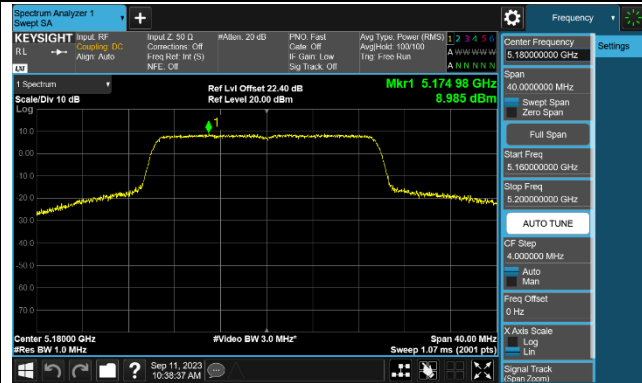

Channel 134 (5670MHz)

Channel 142 (5710MHz)

802.11ac-VHT80 Power Spectral Density - Ant 1

Channel 42 (5210MHz)

Channel 58 (5290MHz)

Channel 106 (5530MHz)

Channel 122 (5610MHz)

Channel 138 (5690MHz)

Channel 155 (5775MHz)

802.11ac-VHT160 Power Spectral Density - Ant 1

Channel 50 (5250MHz)

Channel 114 (5570MHz)

802.11ax-HE20 Power Spectral Density - Ant 1

Channel 36 (5180MHz)

Channel 44 (5220MHz)

Channel 48 (5240MHz)