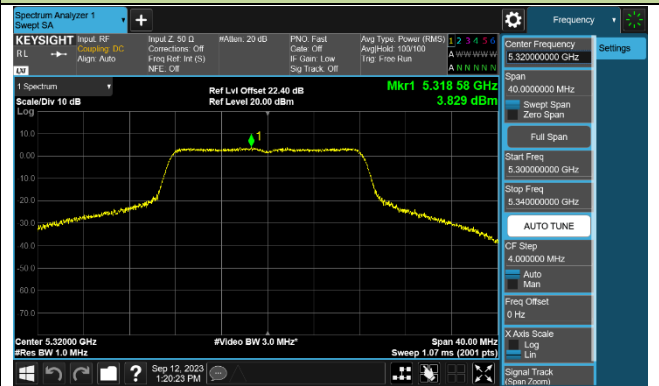

802.11ax-HE160 Power Spectral Density - Ant 0

Channel 50 (5250MHz)

Channel 114 (5570MHz)

802.11a Power Spectral Density - Ant 1

Channel 36 (5180MHz)

Channel 44 (5220MHz)

Channel 48 (5240MHz)

Channel 52 (5260MHz)

Channel 60 (5300MHz)

Channel 64 (5320MHz)

802.11ac-VHT20 Power Spectral Density - Ant 1

Channel 36 (5180MHz)

Channel 44 (5220MHz)

Channel 48 (5240MHz)

Channel 52 (5260MHz)

Channel 60 (5300MHz)