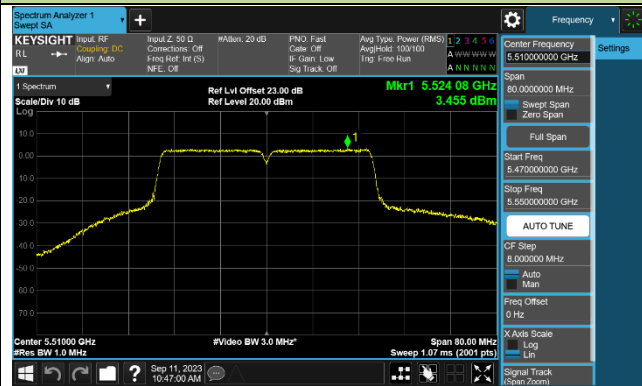

Channel 64 (5320MHz)

802.11ac-VHT40 Power Spectral Density - Ant 1

Channel 38 (5190MHz)

Channel 46 (5230MHz)

Channel 54 (5270MHz)

Channel 62 (5310MHz)

Channel 102 (5510MHz)

Channel 110 (5550MHz)

Channel 134 (5670MHz)

Channel 142 (5710MHz)

802.11ac-VHT80 Power Spectral Density - Ant 1

Channel 42 (5210MHz)

Channel 58 (5290MHz)

Channel 106 (5530MHz)

Channel 122 (5610MHz)

Channel 138 (5690MHz)