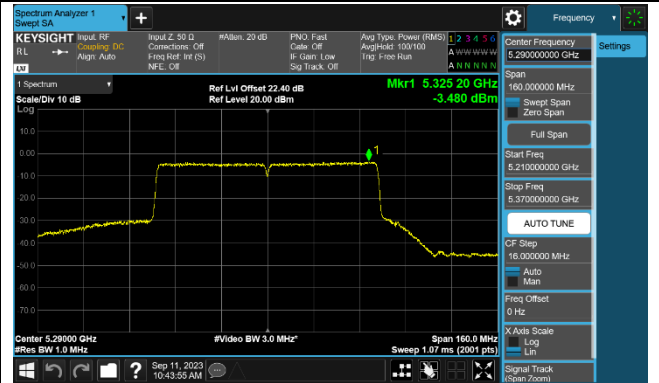

Channel 134 (5670MHz)

Channel 142 (5710MHz)

802.11ac-VHT80 Power Spectral Density - Ant 1

Channel 42 (5210MHz)

Channel 58 (5290MHz)

Channel 106 (5530MHz)

Channel 122 (5610MHz)

Channel 138 (5690MHz)

Channel 155 (5775MHz)

802.11ac-VHT160 Power Spectral Density - Ant 1

Channel 50 (5250MHz)

Channel 114 (5570MHz)

802.11ax-HE20 Power Spectral Density - Ant 1

Channel 36 (5180MHz)

Channel 44 (5220MHz)

Channel 48 (5240MHz)