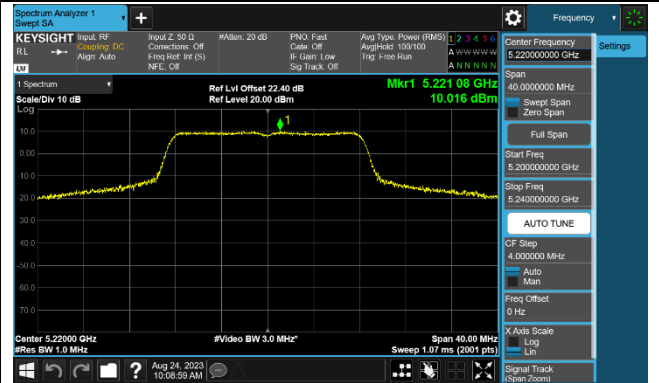

Channel 142 (5710MHz)

802.11ax-HE80 Power Spectral Density - Ant 0

Channel 42 (5210MHz)

Channel 58 (5290MHz)

Channel 106 (5530MHz)

Channel 122 (5610MHz)

Channel 138 (5690MHz)

Channel 155 (5775MHz)

802.11ax-HE160 Power Spectral Density - Ant 0

Channel 50 (5250MHz)

Channel 114 (5570MHz)

802.11a Power Spectral Density - Ant 1

Channel 36 (5180MHz)

Channel 44 (5220MHz)

Channel 48 (5240MHz)

Channel 52 (5260MHz)

Channel 60 (5300MHz)

Channel 64 (5320MHz)

802.11ac-VHT20 Power Spectral Density - Ant 1

Channel 36 (5180MHz)

Channel 44 (5220MHz)

Channel 48 (5240MHz)

Channel 52 (5260MHz)

Channel 60 (5300MHz)