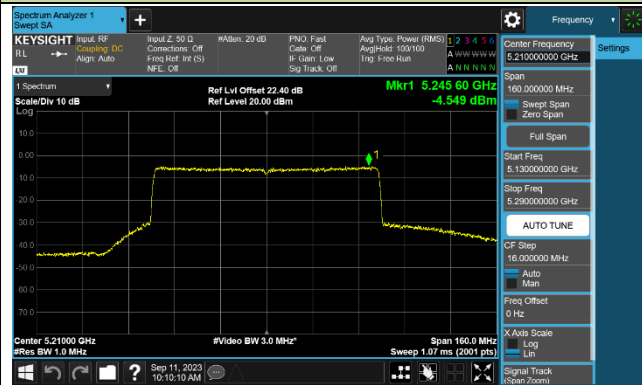

802.11ax-HE40 Power Spectral Density - Ant 0

Channel 38 (5190MHz)

Channel 46 (5230MHz)

Channel 54 (5270MHz)

Channel 62 (5310MHz)

Channel 102 (5510MHz)

Channel 110 (5550MHz)

Channel 134 (5670MHz)

Channel 142 (5710MHz)

802.11ax-HE80 Power Spectral Density - Ant 0

Channel 42 (5210MHz)

Channel 58 (5290MHz)

Channel 106 (5530MHz)

Channel 122 (5610MHz)

Channel 138 (5690MHz)

Channel 155 (5775MHz)