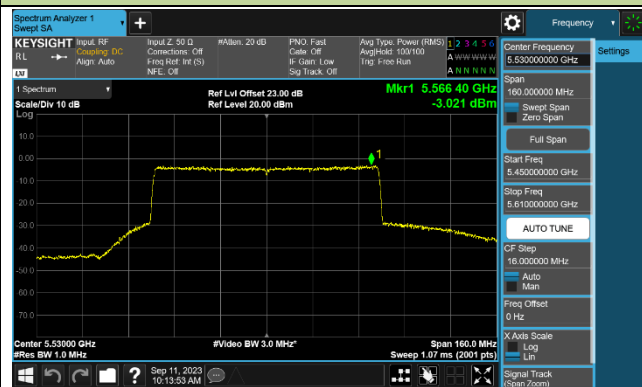

Channel 142 (5710MHz)

802.11ax-HE80 Power Spectral Density - Ant 0

Channel 42 (5210MHz)

Channel 58 (5290MHz)

Channel 106 (5530MHz)

Channel 122 (5610MHz)

Channel 138 (5690MHz)

Channel 155 (5775MHz)

802.11ax-HE160 Power Spectral Density - Ant 0

Channel 50 (5250MHz)

Channel 114 (5570MHz)

802.11a Power Spectral Density - Ant 1

Channel 36 (5180MHz)

Channel 44 (5220MHz)

Channel 48 (5240MHz)

Channel 52 (5260MHz)