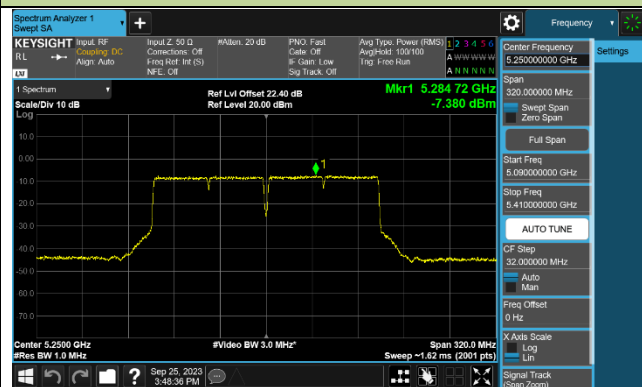

Channel 134 (5670MHz)

Channel 142 (5710MHz)

802.11ac-VHT80 Power Spectral Density - Ant 1

Channel 42 (5210MHz)

Channel 58 (5290MHz)

Channel 106 (5530MHz)

Channel 122 (5610MHz)

Channel 138 (5690MHz)

Channel 155 (5775MHz)

802.11ac-VHT160 Power Spectral Density - Ant 1

Channel 50 (5250MHz)

Channel 114 (5570MHz)

802.11ax-HE20 Power Spectral Density - Ant 1

Channel 36 (5180MHz)

Channel 44 (5220MHz)

Channel 48 (5240MHz)