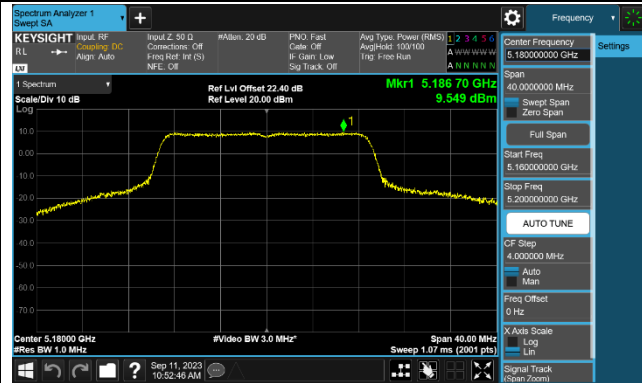

Channel 60 (5300MHz)

Channel 64 (5320MHz)

802.11ac-VHT20 Power Spectral Density - Ant 1

Channel 36 (5180MHz)

Channel 44 (5220MHz)

Channel 48 (5240MHz)

Channel 52 (5260MHz)

Channel 60 (5300MHz)

Channel 64 (5320MHz)

802.11ac-VHT40 Power Spectral Density - Ant 1

Channel 38 (5190MHz)

Channel 46 (5230MHz)

Channel 54 (5270MHz)

Channel 62 (5310MHz)

Channel 102 (5510MHz)

Channel 110 (5550MHz)