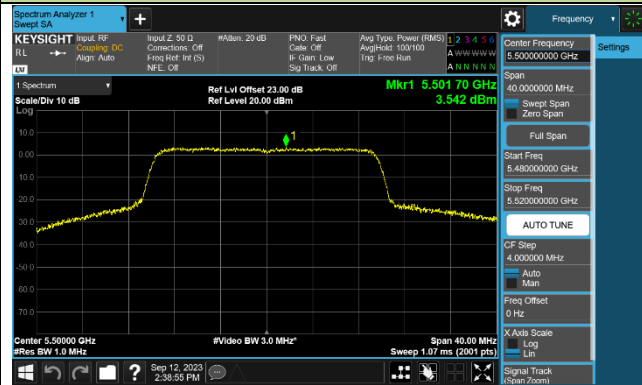

Channel 52 (5260MHz)

Channel 60 (5300MHz)

Channel 64 (5320MHz)

Channel 100 (5500MHz)

Channel 116 (5580MHz)

802.11ax-HE40 Power Spectral Density - Ant 1

Channel 38 (5190MHz)

Channel 46 (5230MHz)

Channel 54 (5270MHz)

Channel 62 (5310MHz)

Channel 102 (5510MHz)

Channel 110 (5550MHz)

Channel 134 (5670MHz)

Channel 142 (5710MHz)