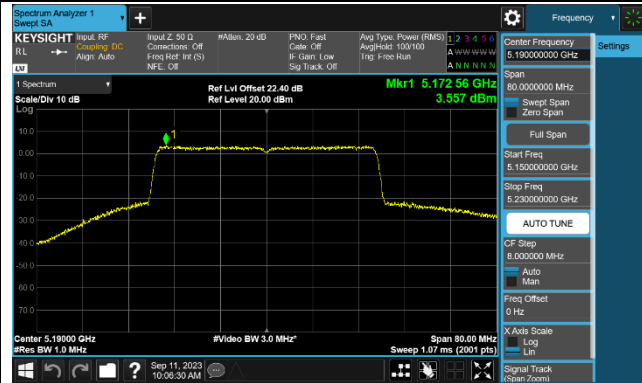

802.11ax-HE40 Power Spectral Density - Ant 0

Channel 38 (5190MHz)

Channel 46 (5230MHz)

Channel 54 (5270MHz)

Channel 62 (5310MHz)

Channel 102 (5510MHz)

Channel 110 (5550MHz)

Channel 134 (5670MHz)

Channel 142 (5710MHz)

802.11ax-HE80 Power Spectral Density - Ant 0

Channel 42 (5210MHz)

Channel 58 (5290MHz)

Channel 106 (5530MHz)

Channel 122 (5610MHz)

Channel 138 (5690MHz)

Channel 155 (5775MHz)