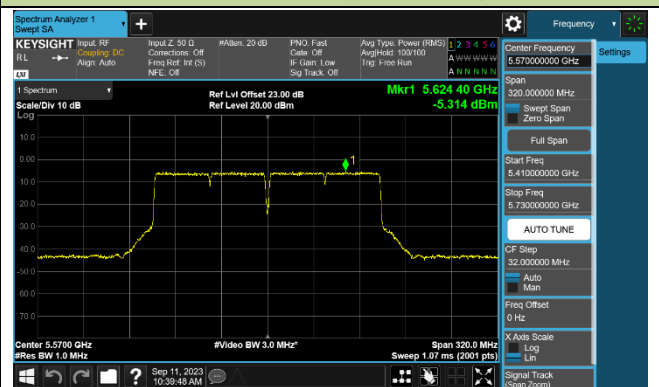

Channel 134 (5670MHz)

Channel 142 (5710MHz)

802.11ac-VHT80 Power Spectral Density - Ant 1

Channel 42 (5210MHz)

Channel 58 (5290MHz)

Channel 106 (5530MHz)

Channel 122 (5610MHz)

Channel 138 (5690MHz)

Channel 155 (5775MHz)

802.11ac-VHT160 Power Spectral Density - Ant 1

Channel 50 (5250MHz)

Channel 114 (5570MHz)

802.11ax-HE20 Power Spectral Density - Ant 1

Channel 36 (5180MHz)

Channel 44 (5220MHz)

Channel 48 (5240MHz)