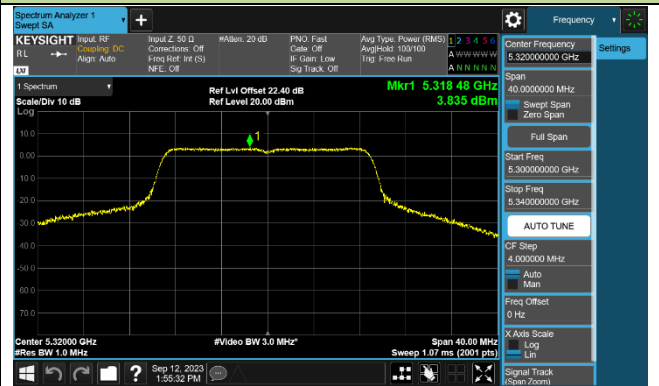

802.11ax-HE160 Power Spectral Density - Ant 0

Channel 50 (5250MHz)

Channel 114 (5570MHz)

802.11a Power Spectral Density - Ant 1

Channel 36 (5180MHz)

Channel 44 (5220MHz)

Channel 48 (5240MHz)

Channel 52 (5260MHz)

Channel 60 (5300MHz)

Channel 64 (5320MHz)

802.11ac-VHT20 Power Spectral Density - Ant 1

Channel 36 (5180MHz)

Channel 44 (5220MHz)

Channel 48 (5240MHz)

Channel 52 (5260MHz)

Channel 60 (5300MHz)

Channel 64 (5320MHz)

802.11ac-VHT40 Power Spectral Density - Ant 1

Channel 38 (5190MHz)

Channel 46 (5230MHz)

Channel 54 (5270MHz)

Channel 62 (5310MHz)

Channel 102 (5510MHz)

Channel 110 (5550MHz)