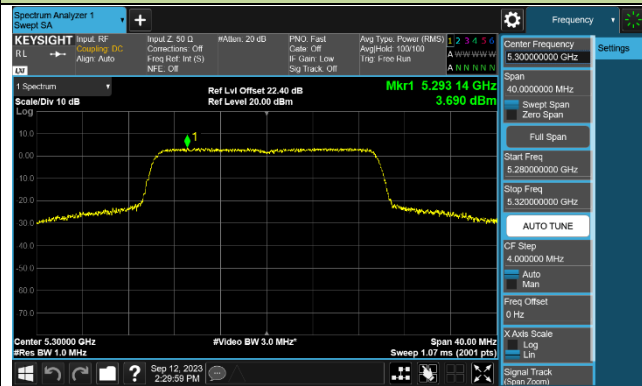

Channel 60 (5300MHz)