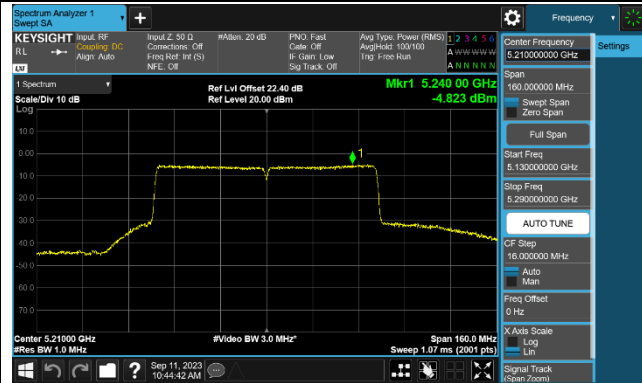

Channel 134 (5670MHz)

Channel 142 (5710MHz)

802.11ac-VHT80 Power Spectral Density - Ant 1

Channel 42 (5210MHz)

Channel 58 (5290MHz)

Channel 106 (5530MHz)

Channel 122 (5610MHz)

Channel 138 (5690MHz)

Channel 155 (5775MHz)

802.11ac-VHT160 Power Spectral Density - Ant 1

Channel 50 (5250MHz)

Channel 114 (5570MHz)

802.11ax-HE20 Power Spectral Density - Ant 1

Channel 36 (5180MHz)

Channel 44 (5220MHz)

Channel 48 (5240MHz)