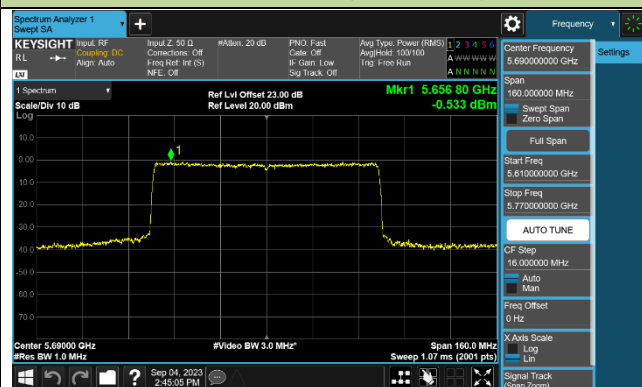

Channel 142 (5710MHz)

802.11ax-HE80 Power Spectral Density - Ant 0

Channel 42 (5210MHz)

Channel 58 (5290MHz)

Channel 106 (5530MHz)

Channel 122 (5610MHz)

Channel 138 (5690MHz)

Channel 155 (5775MHz)

802.11ax-HE160 Power Spectral Density - Ant 0

Channel 50 (5250MHz)

Channel 114 (5570MHz)

802.11a Power Spectral Density - Ant 1

Channel 36 (5180MHz)

Channel 44 (5220MHz)

Channel 48 (5240MHz)

Channel 52 (5260MHz)