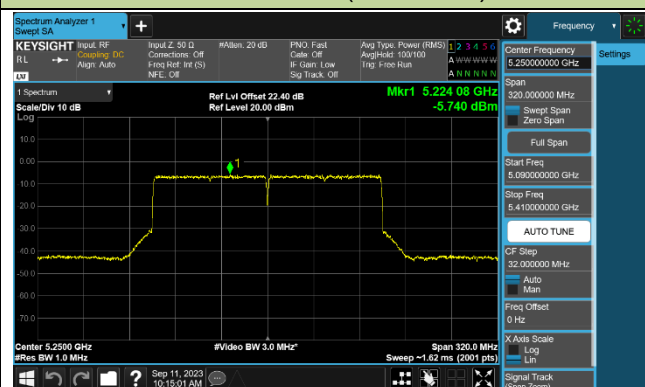

Channel 142 (5710MHz)

802.11ax-HE80 Power Spectral Density - Ant 0

Channel 42 (5210MHz)

Channel 58 (5290MHz)

Channel 106 (5530MHz)

Channel 122 (5610MHz)

Channel 138 (5690MHz)

Channel 155 (5775MHz)

802.11ax-HE160 Power Spectral Density - Ant 0

Channel 50 (5250MHz)

Channel 114 (5570MHz)

802.11a Power Spectral Density - Ant 1

Channel 36 (5180MHz)

Channel 44 (5220MHz)

Channel 48 (5240MHz)

Channel 52 (5260MHz)