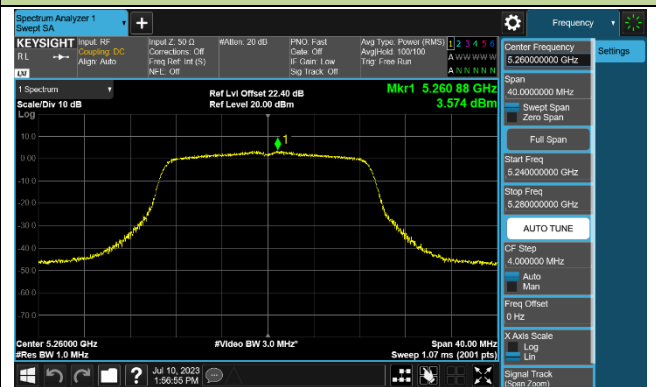

Channel 116 (5580MHz)

## 802.11ac-VHT20 Power Spectral Density - Ant 2

Channel 36 (5180MHz)

Channel 44 (5220MHz)

Channel 48 (5240MHz)

Channel 52 (5260MHz)

Channel 60 (5300MHz)

Channel 64 (5320MHz)

Channel 100 (5500MHz)