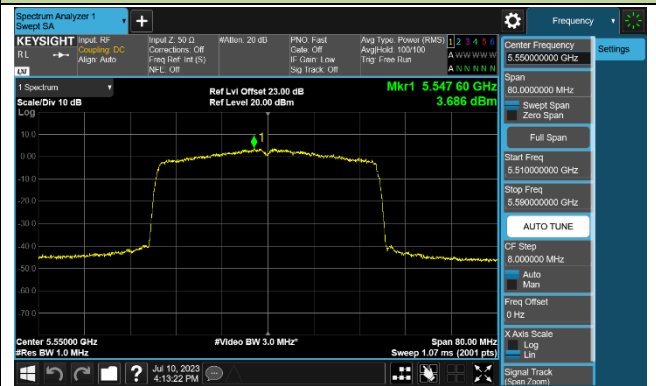

## 802.11ax-HE40 Power Spectral Density - Ant 1

Channel 38 (5190MHz)

Channel 46 (5230MHz)

Channel 54 (5270MHz)

Channel 62 (5310MHz)

Channel 102 (5510MHz)

Channel 110 (5550MHz)

Channel 134 (5670MHz)

Channel 142 (5710MHz)