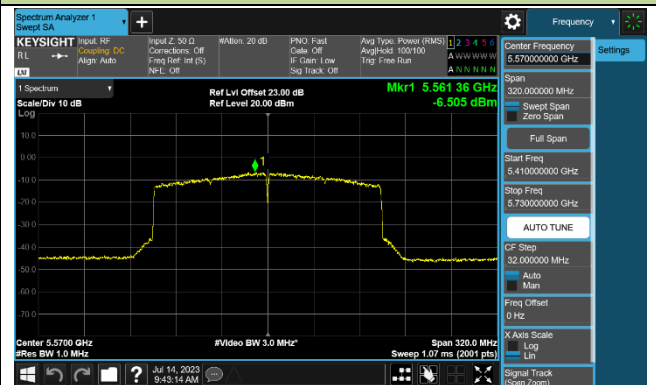

Channel 142 (5710MHz)

### 802.11ax-HE80 Power Spectral Density - Ant 1

Channel 42 (5210MHz)

Channel 58 (5290MHz)

Channel 106 (5530MHz)

Channel 122 (5610MHz)

Channel 138 (5690MHz)

Channel 155 (5775MHz)

### 802.11ax-HE160 Power Spectral Density - Ant 1

Channel 50 (5250MHz)

Channel 114 (5570MHz)