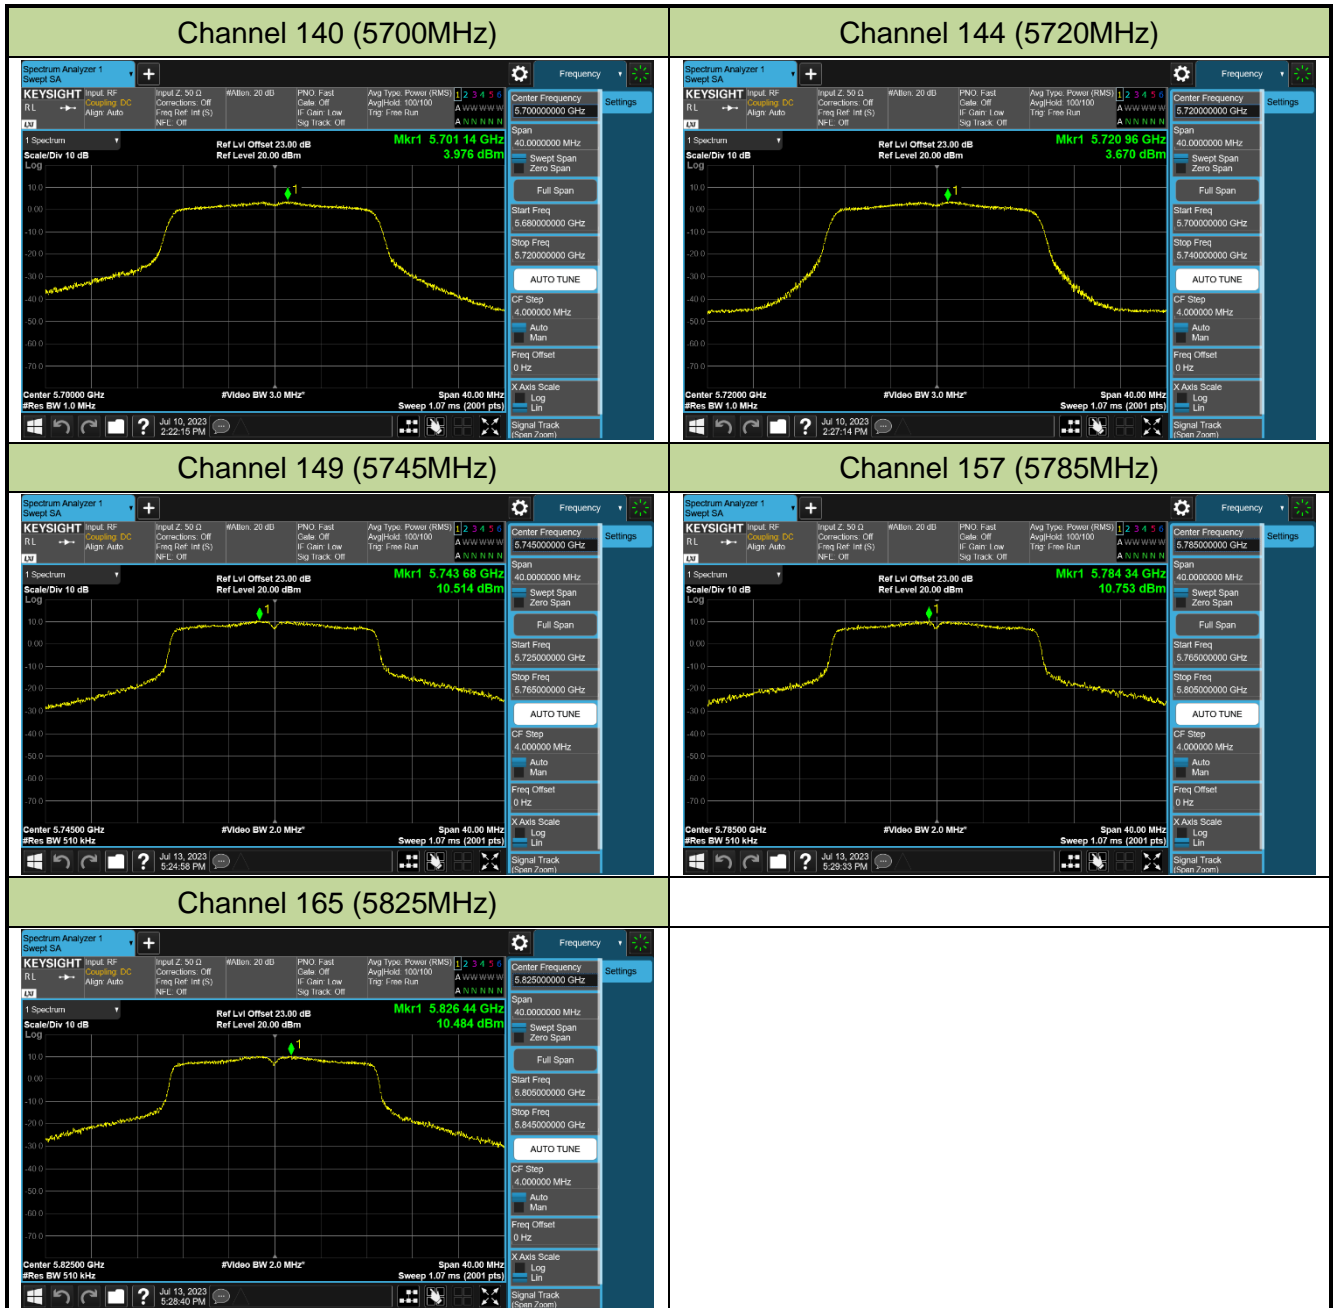

## 802.11ac-VHT20 Power Spectral Density - Ant 2

Channel 36 (5180MHz)

Channel 44 (5220MHz)

Channel 48 (5240MHz)

Channel 52 (5260MHz)

Channel 60 (5300MHz)

Channel 64 (5320MHz)

Channel 100 (5500MHz)

Channel 116 (5580MHz)