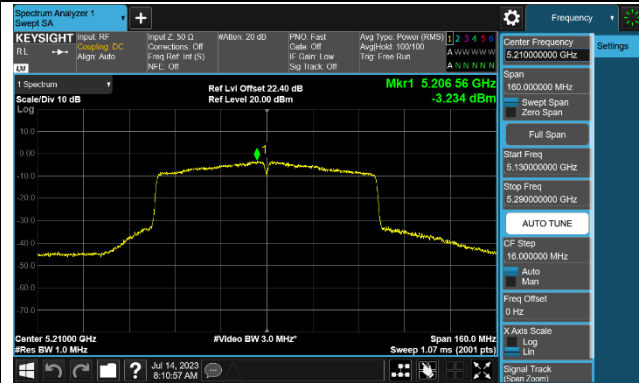

### Channel 134 (5670MHz)

### Channel 142 (5710MHz)

## 802.11ac-VHT80 Power Spectral Density - Ant 2

Channel 42 (5210MHz)

Channel 58 (5290MHz)

Channel 106 (5530MHz)

Channel 122 (5610MHz)

Channel 138 (5690MHz)

Channel 155 (5775MHz)