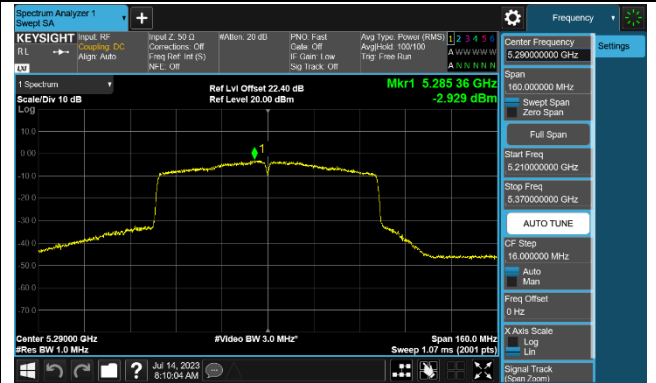

### Channel 134 (5670MHz)

### Channel 142 (5710MHz)

## 802.11ac-VHT80 Power Spectral Density - Ant 2

Channel 42 (5210MHz)

Channel 58 (5290MHz)

Channel 106 (5530MHz)

Channel 122 (5610MHz)

Channel 138 (5690MHz)

Channel 155 (5775MHz)