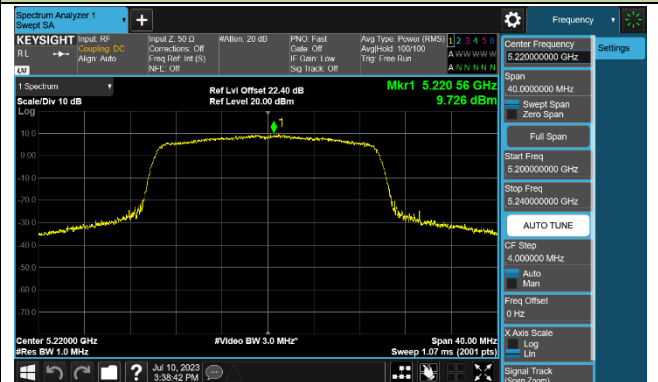

Channel 44 (5220MHz)