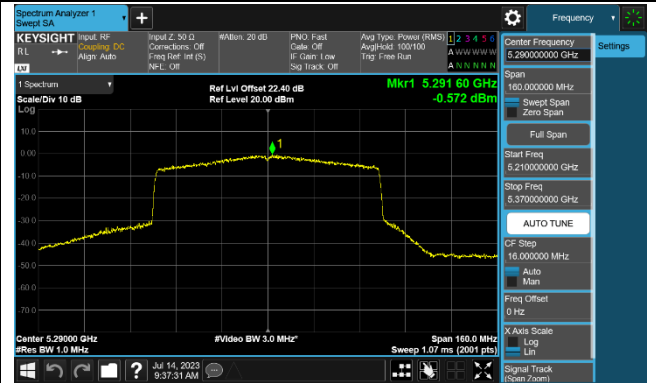

Channel 142 (5710MHz)

### 802.11ax-HE80 Power Spectral Density - Ant 1

Channel 42 (5210MHz)

Channel 58 (5290MHz)

Channel 106 (5530MHz)

Channel 122 (5610MHz)

Channel 138 (5690MHz)

Channel 155 (5775MHz)