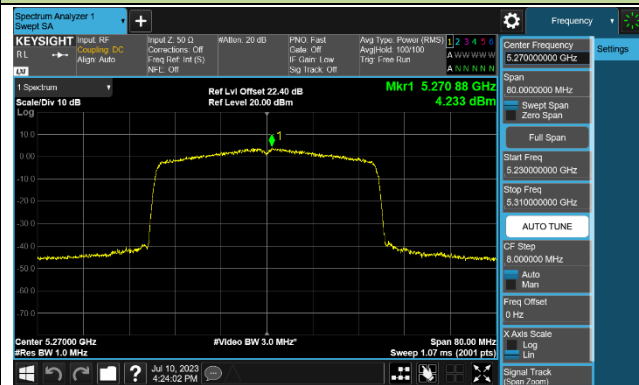

## 802.11ax-HE40 Power Spectral Density - Ant 1

Channel 38 (5190MHz)

Channel 46 (5230MHz)

Channel 54 (5270MHz)

Channel 62 (5310MHz)

Channel 102 (5510MHz)

Channel 110 (5550MHz)

Channel 134 (5670MHz)

Channel 142 (5710MHz)