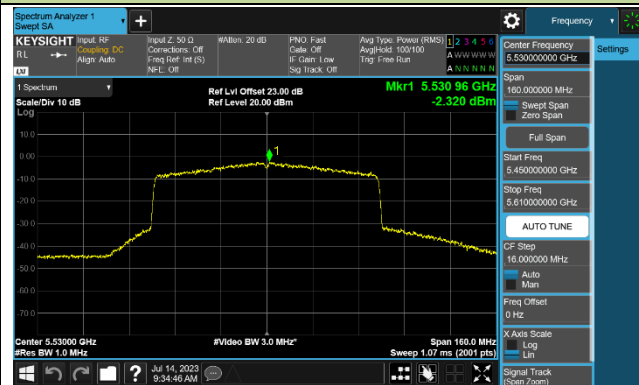

Channel 142 (5710MHz)

### 802.11ax-HE80 Power Spectral Density - Ant 1

Channel 42 (5210MHz)

Channel 58 (5290MHz)

Channel 106 (5530MHz)

Channel 122 (5610MHz)

Channel 138 (5690MHz)

Channel 155 (5775MHz)

### 802.11ax-HE160 Power Spectral Density - Ant 1

Channel 50 (5250MHz)

Channel 114 (5570MHz)