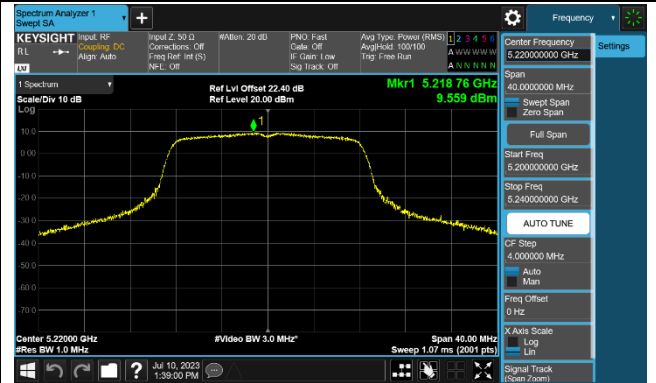

### 802.11ax-HE160 Power Spectral Density - Ant 1

Channel 50 (5250MHz)

Channel 114 (5570MHz)

### 802.11a Power Spectral Density - Ant 2

Channel 36 (5180MHz)

Channel 44 (5220MHz)

Channel 48 (5240MHz)

Channel 52 (5260MHz)

Channel 60 (5300MHz)

Channel 64 (5320MHz)

Channel 100 (5500MHz)