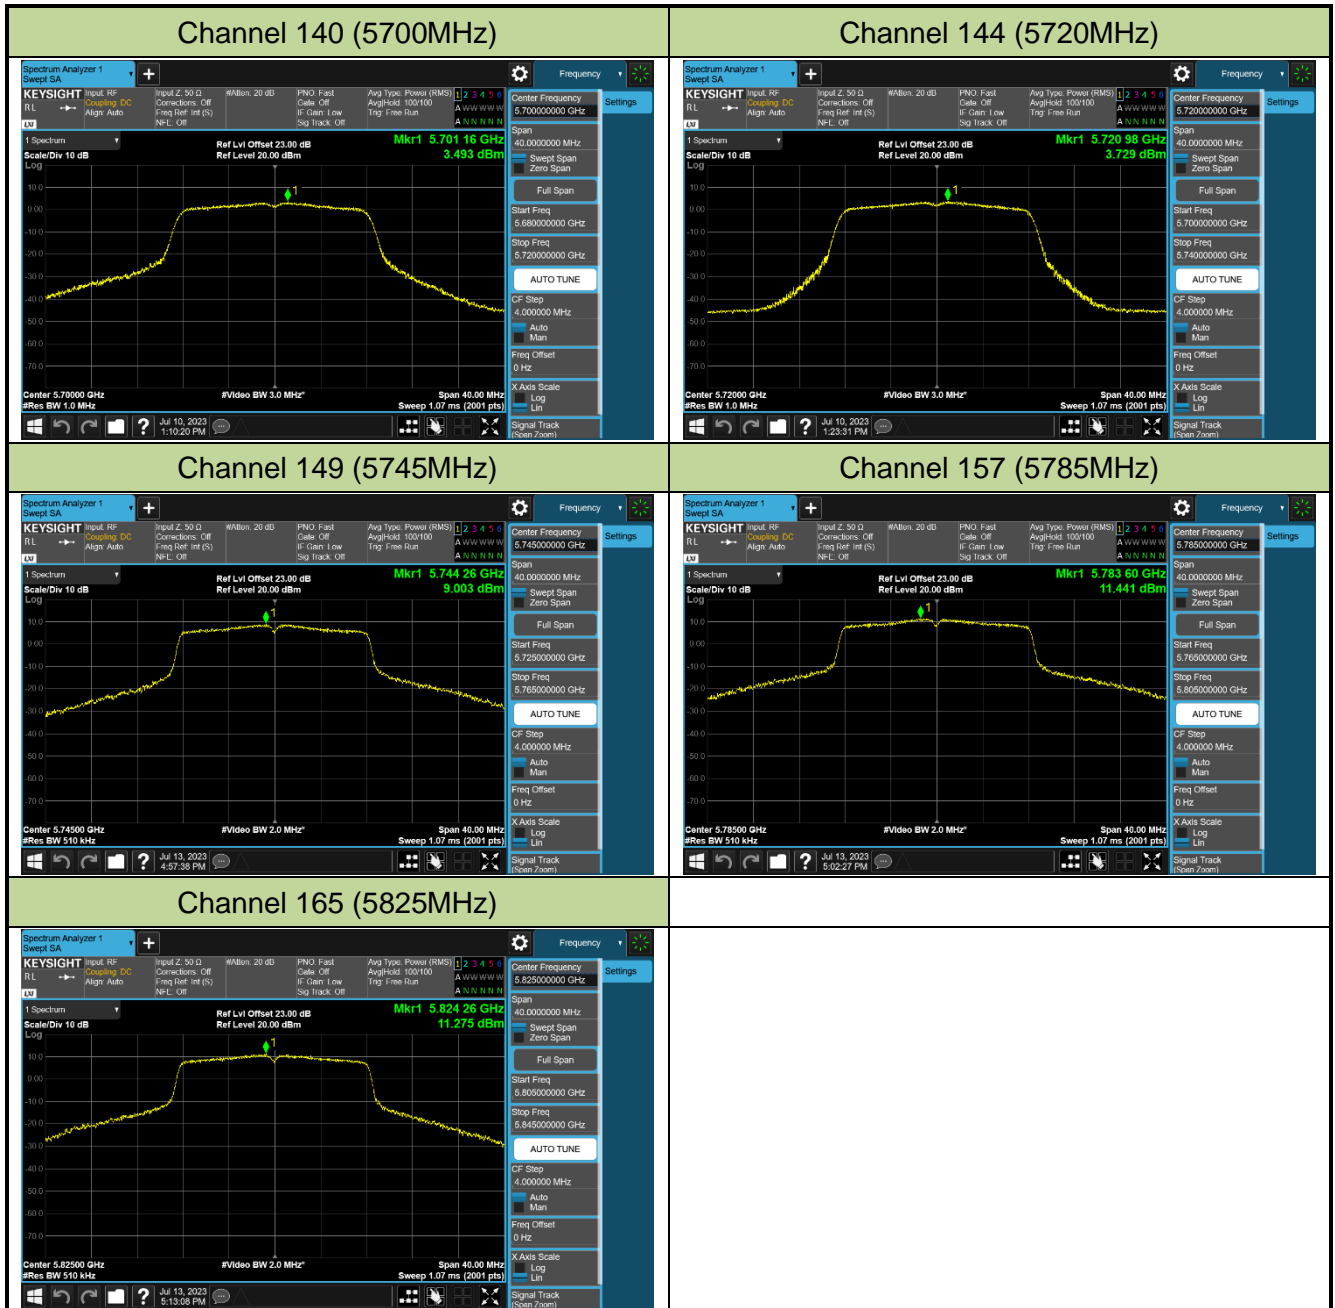

### 802.11ax-HE160 Power Spectral Density - Ant 1

Channel 50 (5250MHz)

Channel 114 (5570MHz)

### 802.11a Power Spectral Density - Ant 2

Channel 36 (5180MHz)

Channel 44 (5220MHz)

Channel 48 (5240MHz)

Channel 52 (5260MHz)

Channel 60 (5300MHz)

Channel 64 (5320MHz)

Channel 100 (5500MHz)

Channel 116 (5580MHz)