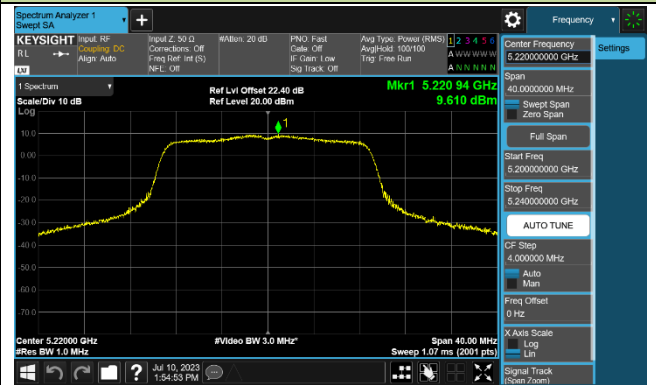

Channel 116 (5580MHz)

## 802.11ac-VHT20 Power Spectral Density - Ant 2

Channel 36 (5180MHz)

Channel 44 (5220MHz)

Channel 48 (5240MHz)

Channel 52 (5260MHz)

Channel 60 (5300MHz)

Channel 64 (5320MHz)

Channel 100 (5500MHz)