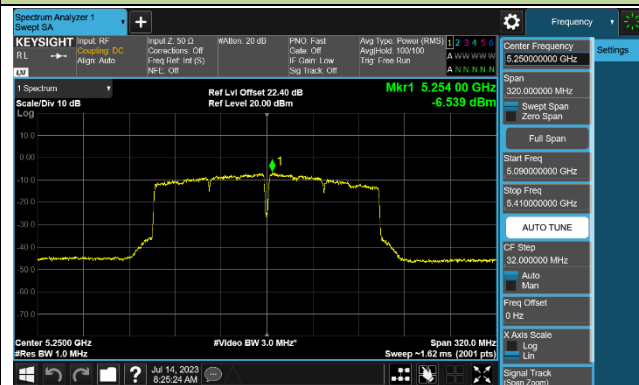

### Channel 142 (5710MHz)

## 802.11ac-VHT80 Power Spectral Density - Ant 2

Channel 42 (5210MHz)

Channel 58 (5290MHz)

Channel 106 (5530MHz)

Channel 122 (5610MHz)

Channel 138 (5690MHz)

Channel 155 (5775MHz)

## 802.11ac-VHT160 Power Spectral Density - Ant 2

Channel 50 (5250MHz)

Channel 114 (5570MHz)