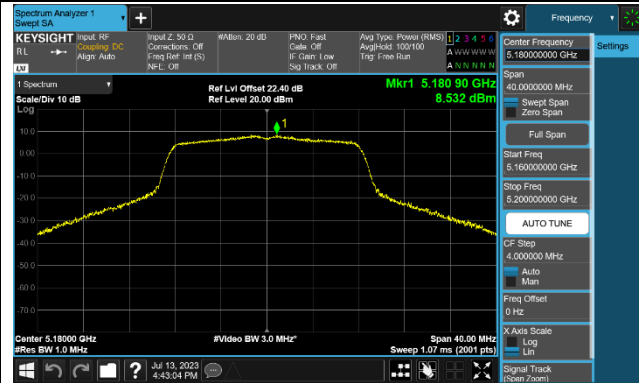

### 802.11ax-HE160 Power Spectral Density - Ant 1

Channel 50 (5250MHz)

Channel 114 (5570MHz)

### 802.11a Power Spectral Density - Ant 2

Channel 36 (5180MHz)

Channel 44 (5220MHz)

Channel 48 (5240MHz)

Channel 52 (5260MHz)

Channel 60 (5300MHz)

Channel 64 (5320MHz)

Channel 100 (5500MHz)