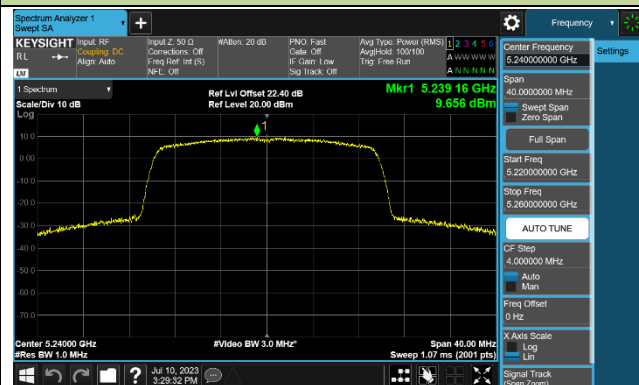

Channel 48 (5240MHz)