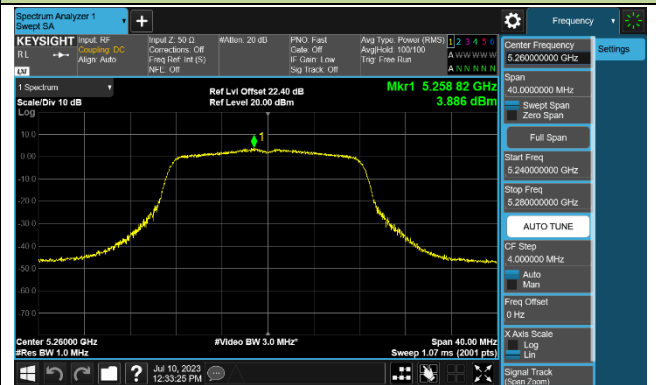

### 802.11ax-HE160 Power Spectral Density - Ant 1

Channel 50 (5250MHz)

Channel 114 (5570MHz)

### 802.11a Power Spectral Density - Ant 2

Channel 36 (5180MHz)

Channel 44 (5220MHz)

Channel 48 (5240MHz)

Channel 52 (5260MHz)

Channel 60 (5300MHz)

Channel 64 (5320MHz)

Channel 100 (5500MHz)

Channel 116 (5580MHz)