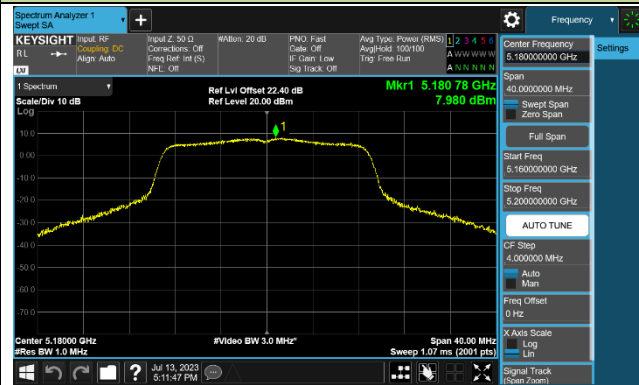

802.11ac-VHT20 Power Spectral Density - Ant 2

Channel 36 (5180MHz)