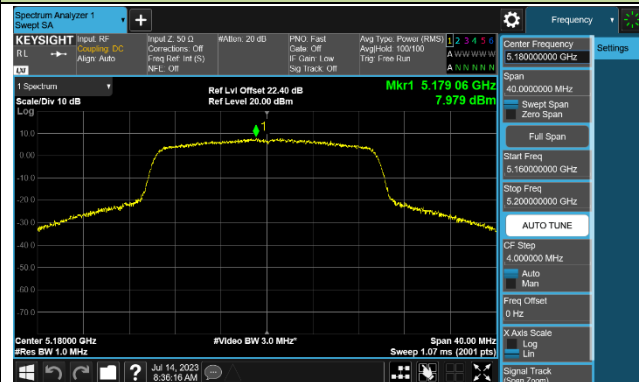

802.11ax-HE20 Power Spectral Density - Ant 2

Channel 36 (5180MHz)