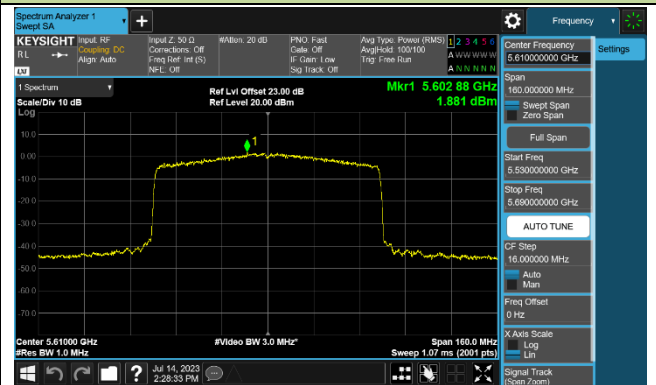

Channel 142 (5710MHz)

### 802.11ax-HE80 Power Spectral Density - Ant 1

Channel 42 (5210MHz)

Channel 58 (5290MHz)

Channel 106 (5530MHz)

Channel 122 (5610MHz)

Channel 138 (5690MHz)

Channel 155 (5775MHz)

### 802.11ax-HE160 Power Spectral Density - Ant 1

Channel 50 (5250MHz)

Channel 114 (5570MHz)