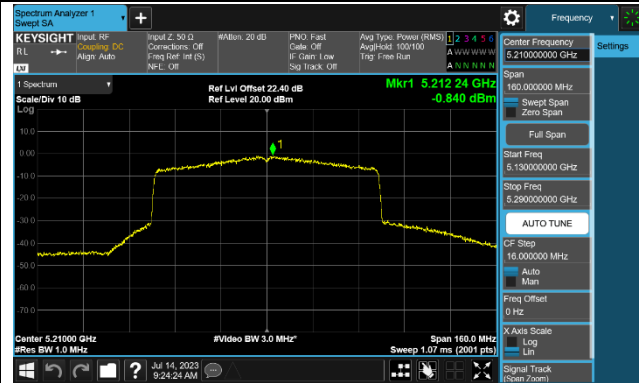

802.11ax-HE80 Power Spectral Density - Ant 1

Channel 42 (5210MHz)