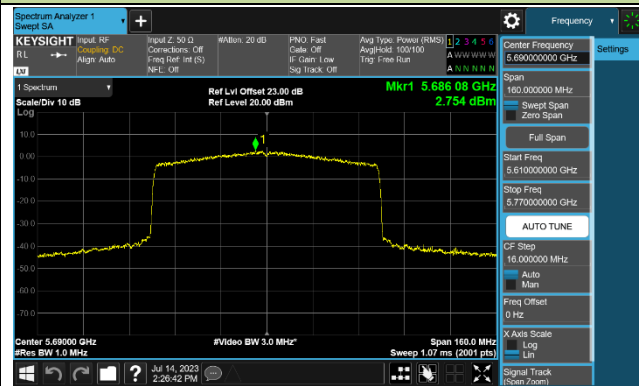

Channel 142 (5710MHz)

### 802.11ax-HE80 Power Spectral Density - Ant 1

Channel 42 (5210MHz)

Channel 58 (5290MHz)

Channel 106 (5530MHz)

Channel 122 (5610MHz)

Channel 138 (5690MHz)

Channel 155 (5775MHz)

### 802.11ax-HE160 Power Spectral Density - Ant 1

Channel 50 (5250MHz)

Channel 114 (5570MHz)