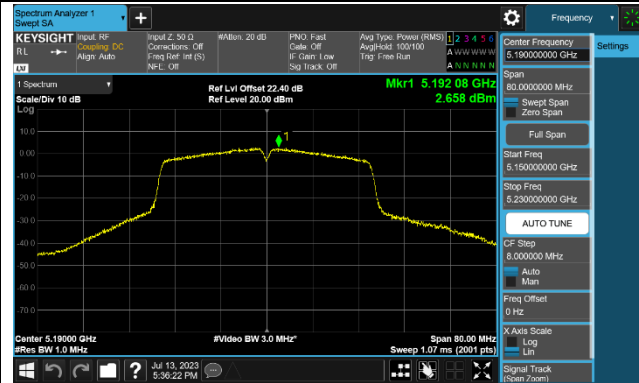

802.11ac-VHT40 Power Spectral Density - Ant 2

Channel 38 (5190MHz)