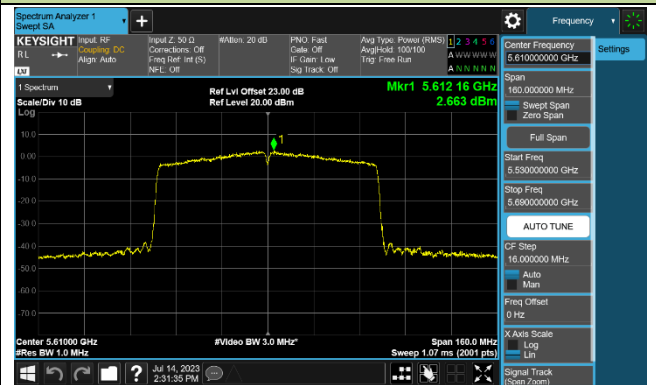

### Channel 142 (5710MHz)

## 802.11ac-VHT80 Power Spectral Density - Ant 2

Channel 42 (5210MHz)

Channel 58 (5290MHz)

Channel 106 (5530MHz)

Channel 122 (5610MHz)

Channel 138 (5690MHz)

Channel 155 (5775MHz)

## 802.11ac-VHT160 Power Spectral Density - Ant 2

Channel 50 (5250MHz)

Channel 114 (5570MHz)