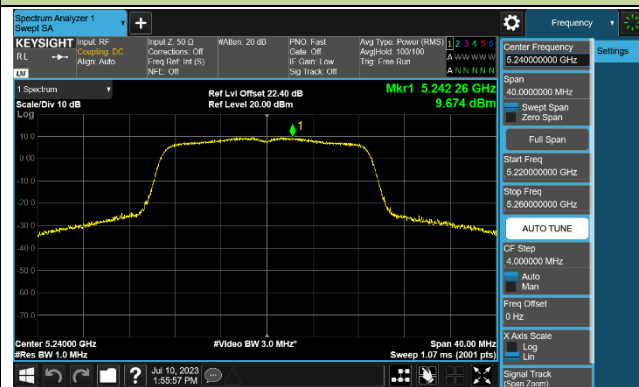

Channel 116 (5580MHz)

## 802.11ac-VHT20 Power Spectral Density - Ant 2

Channel 36 (5180MHz)

Channel 44 (5220MHz)

Channel 48 (5240MHz)

Channel 52 (5260MHz)

Channel 60 (5300MHz)

Channel 64 (5320MHz)

Channel 100 (5500MHz)