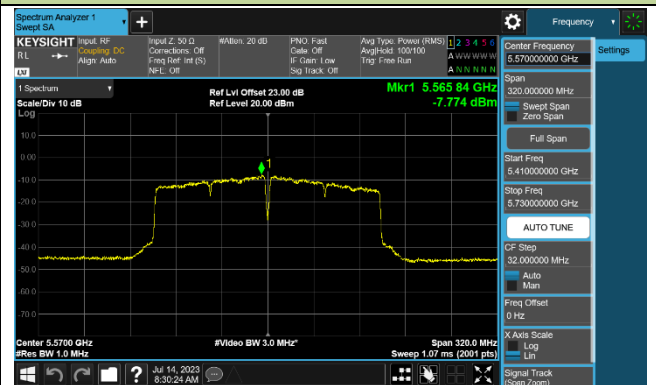

### Channel 142 (5710MHz)

## 802.11ac-VHT80 Power Spectral Density - Ant 2

Channel 42 (5210MHz)

Channel 58 (5290MHz)

Channel 106 (5530MHz)

Channel 122 (5610MHz)

Channel 138 (5690MHz)

Channel 155 (5775MHz)

## 802.11ac-VHT160 Power Spectral Density - Ant 2

Channel 50 (5250MHz)

Channel 114 (5570MHz)