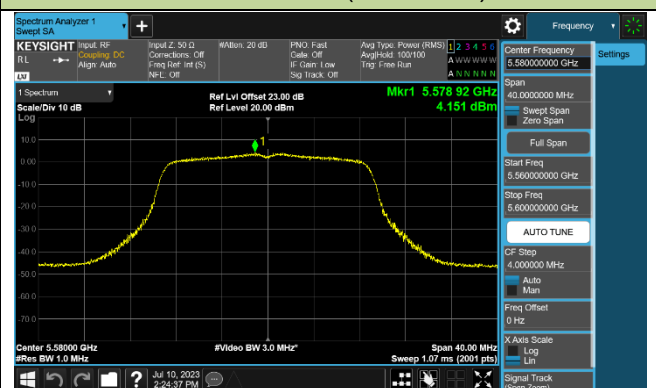

Channel 116 (5580MHz)

## 802.11ac-VHT20 Power Spectral Density - Ant 2

Channel 36 (5180MHz)

Channel 44 (5220MHz)

Channel 48 (5240MHz)

Channel 52 (5260MHz)

Channel 60 (5300MHz)

Channel 64 (5320MHz)

Channel 100 (5500MHz)