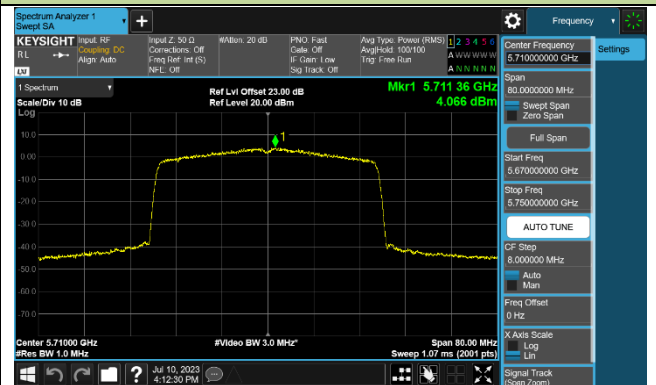

## 802.11ax-HE40 Power Spectral Density - Ant 1

Channel 38 (5190MHz)

Channel 46 (5230MHz)

Channel 54 (5270MHz)

Channel 62 (5310MHz)

Channel 102 (5510MHz)

Channel 110 (5550MHz)

Channel 134 (5670MHz)

Channel 142 (5710MHz)