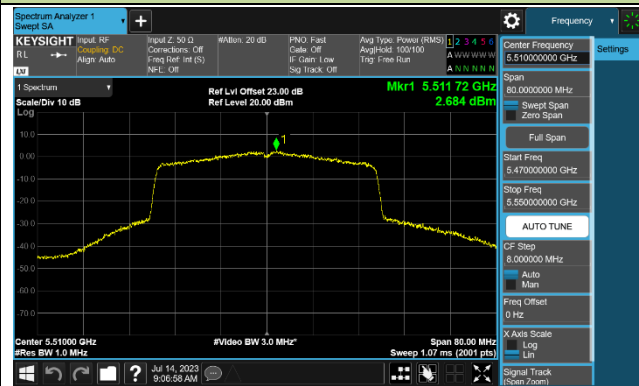

## 802.11ax-HE40 Power Spectral Density - Ant 1

Channel 38 (5190MHz)

Channel 46 (5230MHz)

Channel 54 (5270MHz)

Channel 62 (5310MHz)

Channel 102 (5510MHz)

Channel 110 (5550MHz)

Channel 134 (5670MHz)

Channel 142 (5710MHz)