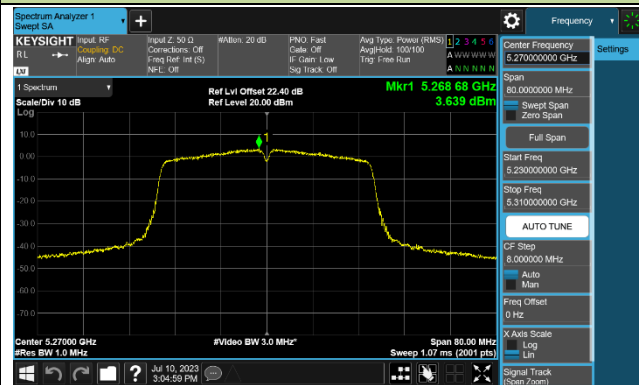

Channel 54 (5270MHz)