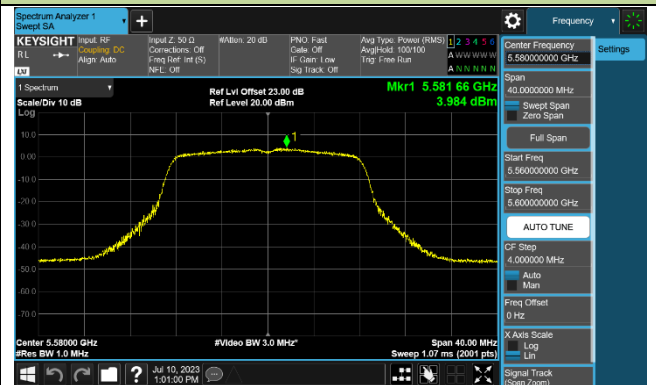

### 802.11ax-HE160 Power Spectral Density - Ant 1

Channel 50 (5250MHz)

Channel 114 (5570MHz)

### 802.11a Power Spectral Density - Ant 2

Channel 36 (5180MHz)

Channel 44 (5220MHz)

Channel 48 (5240MHz)

Channel 52 (5260MHz)

Channel 60 (5300MHz)

Channel 64 (5320MHz)

Channel 100 (5500MHz)

Channel 116 (5580MHz)