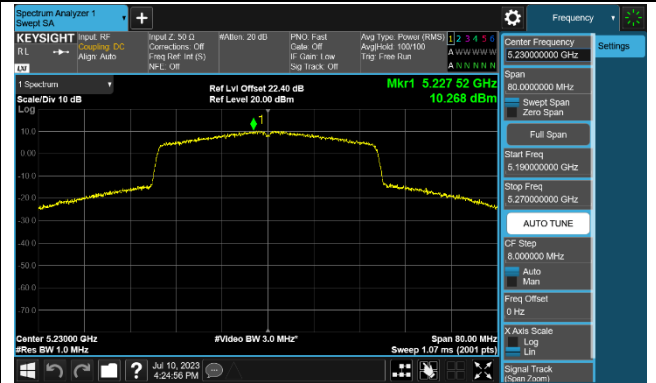

## 802.11ax-HE40 Power Spectral Density - Ant 1

Channel 38 (5190MHz)

Channel 46 (5230MHz)

Channel 54 (5270MHz)

Channel 62 (5310MHz)

Channel 102 (5510MHz)

Channel 110 (5550MHz)

Channel 134 (5670MHz)

Channel 142 (5710MHz)