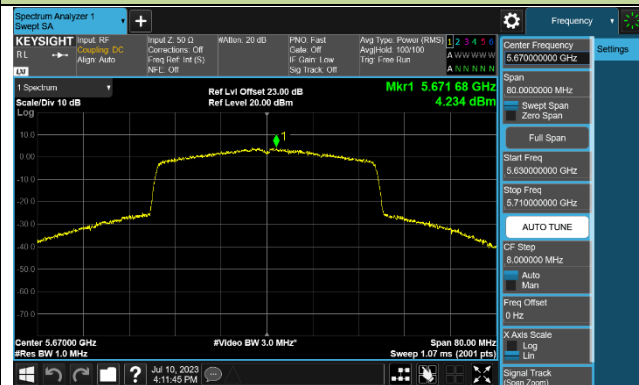

## 802.11ax-HE40 Power Spectral Density - Ant 1

Channel 38 (5190MHz)

Channel 46 (5230MHz)

Channel 54 (5270MHz)

Channel 62 (5310MHz)

Channel 102 (5510MHz)

Channel 110 (5550MHz)

Channel 134 (5670MHz)

Channel 142 (5710MHz)