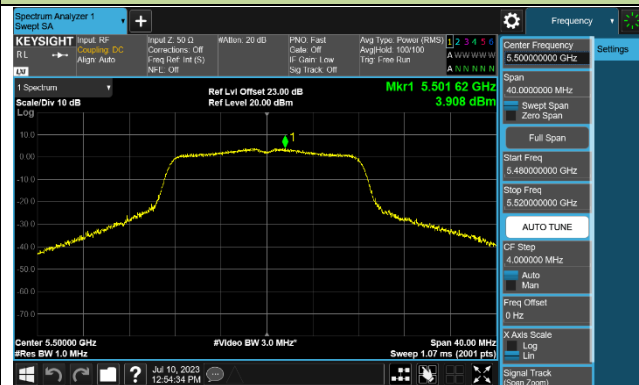

### 802.11a Power Spectral Density - Ant 2

Channel 36 (5180MHz)

Channel 44 (5220MHz)

Channel 48 (5240MHz)

Channel 52 (5260MHz)

Channel 60 (5300MHz)

Channel 64 (5320MHz)

Channel 100 (5500MHz)

Channel 116 (5580MHz)