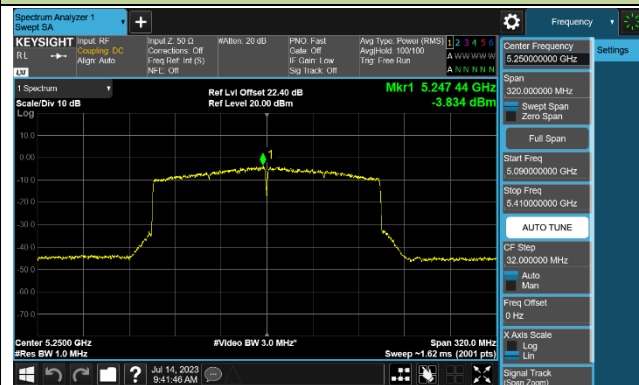

Channel 142 (5710MHz)

### 802.11ax-HE80 Power Spectral Density - Ant 1

Channel 42 (5210MHz)

Channel 58 (5290MHz)

Channel 106 (5530MHz)

Channel 122 (5610MHz)

Channel 138 (5690MHz)

Channel 155 (5775MHz)

### 802.11ax-HE160 Power Spectral Density - Ant 1

Channel 50 (5250MHz)

Channel 114 (5570MHz)