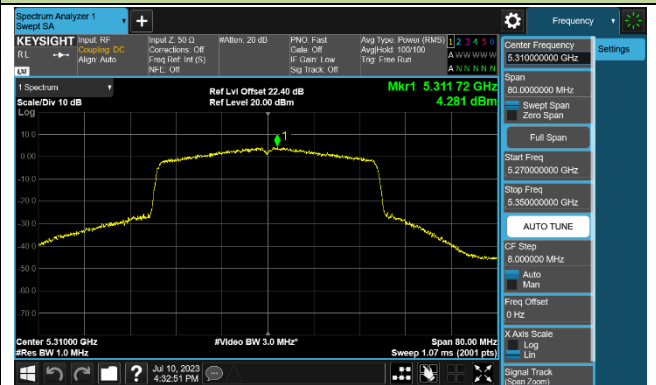

## 802.11ax-HE40 Power Spectral Density - Ant 1

Channel 38 (5190MHz)

Channel 46 (5230MHz)

Channel 54 (5270MHz)

Channel 62 (5310MHz)

Channel 102 (5510MHz)

Channel 110 (5550MHz)

Channel 134 (5670MHz)

Channel 142 (5710MHz)