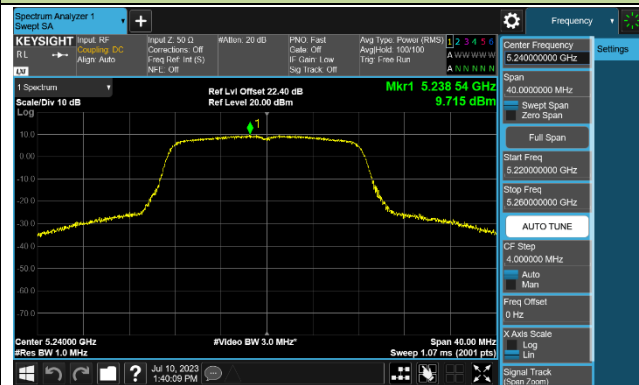

### 802.11ax-HE160 Power Spectral Density - Ant 1

Channel 50 (5250MHz)

Channel 114 (5570MHz)

### 802.11a Power Spectral Density - Ant 2

Channel 36 (5180MHz)

Channel 44 (5220MHz)

Channel 48 (5240MHz)

Channel 52 (5260MHz)

Channel 60 (5300MHz)

Channel 64 (5320MHz)

Channel 100 (5500MHz)

Channel 116 (5580MHz)