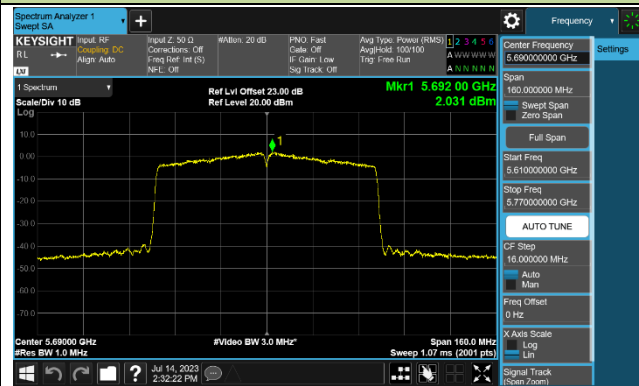

### Channel 142 (5710MHz)

## 802.11ac-VHT80 Power Spectral Density - Ant 2

Channel 42 (5210MHz)

Channel 58 (5290MHz)

Channel 106 (5530MHz)

Channel 122 (5610MHz)

Channel 138 (5690MHz)

Channel 155 (5775MHz)

## 802.11ac-VHT160 Power Spectral Density - Ant 2

Channel 50 (5250MHz)

Channel 114 (5570MHz)