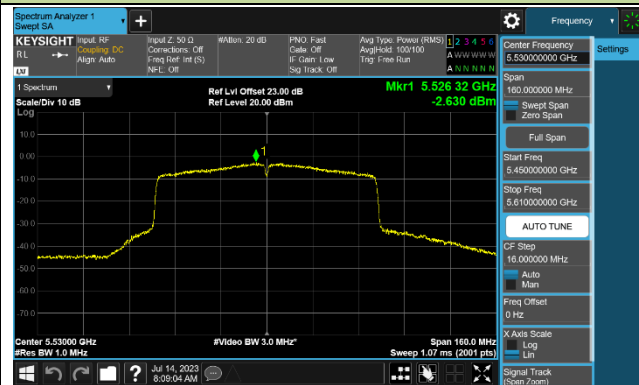

### Channel 142 (5710MHz)

## 802.11ac-VHT80 Power Spectral Density - Ant 2

Channel 42 (5210MHz)

Channel 58 (5290MHz)

Channel 106 (5530MHz)

Channel 122 (5610MHz)

Channel 138 (5690MHz)

Channel 155 (5775MHz)

## 802.11ac-VHT160 Power Spectral Density - Ant 2

Channel 50 (5250MHz)

Channel 114 (5570MHz)