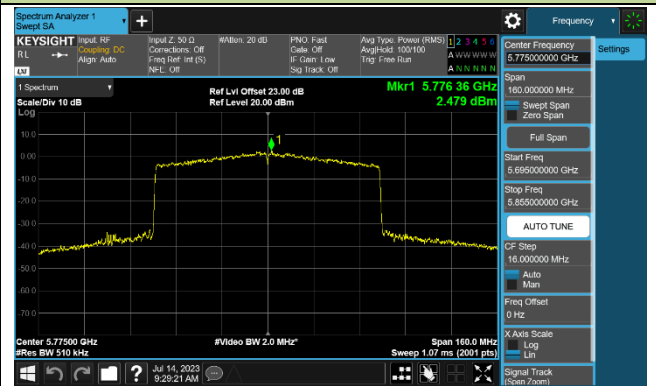

Channel 142 (5710MHz)

### 802.11ax-HE80 Power Spectral Density - Ant 1

Channel 42 (5210MHz)

Channel 58 (5290MHz)

Channel 106 (5530MHz)

Channel 122 (5610MHz)

Channel 138 (5690MHz)

Channel 155 (5775MHz)

### 802.11ax-HE160 Power Spectral Density - Ant 1

Channel 50 (5250MHz)

Channel 114 (5570MHz)