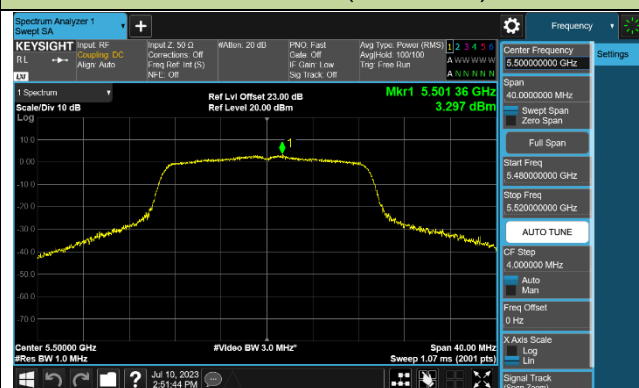

Channel 116 (5580MHz)

## 802.11ac-VHT20 Power Spectral Density - Ant 2

Channel 36 (5180MHz)

Channel 44 (5220MHz)

Channel 48 (5240MHz)

Channel 52 (5260MHz)

Channel 60 (5300MHz)

Channel 64 (5320MHz)

Channel 100 (5500MHz)