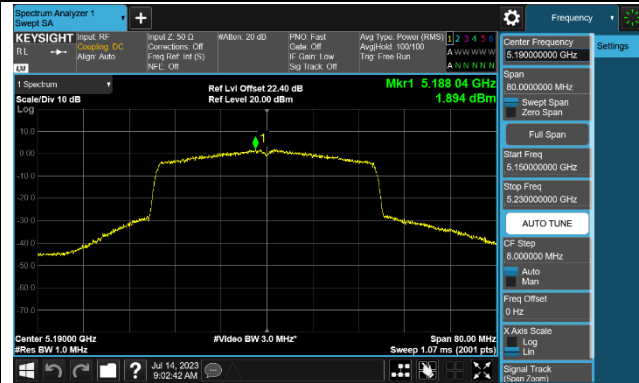

## 802.11ax-HE40 Power Spectral Density - Ant 1

Channel 38 (5190MHz)

Channel 46 (5230MHz)

Channel 54 (5270MHz)

Channel 62 (5310MHz)

Channel 102 (5510MHz)

Channel 110 (5550MHz)

Channel 134 (5670MHz)

Channel 142 (5710MHz)