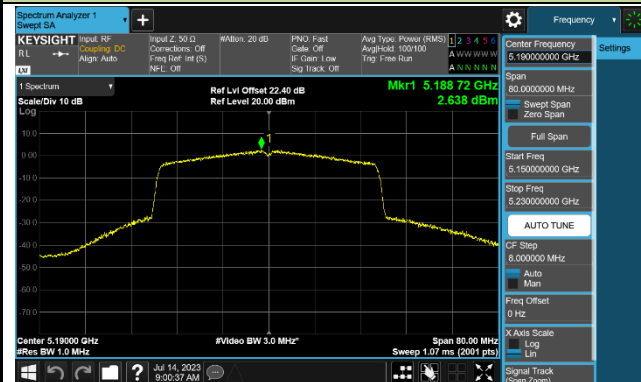

## 802.11ax-HE40 Power Spectral Density - Ant 0

Channel 38 (5190MHz)

Channel 46 (5230MHz)

Channel 54 (5270MHz)

Channel 62 (5310MHz)

Channel 102 (5510MHz)

Channel 110 (5550MHz)

Channel 134 (5670MHz)

Channel 142 (5710MHz)