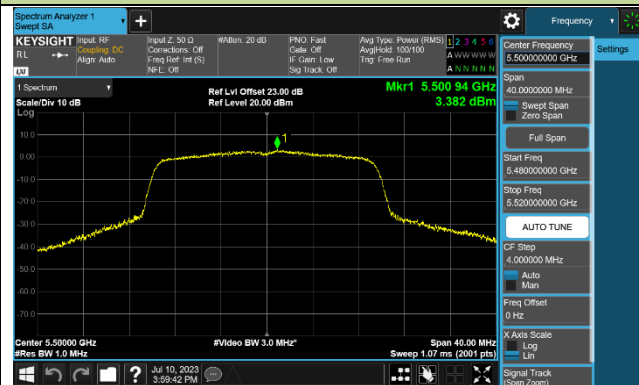

### 802.11ac-VHT80 Power Spectral Density - Ant 1

Channel 42 (5210MHz)

Channel 58 (5290MHz)

Channel 106 (5530MHz)

Channel 122 (5610MHz)

Channel 138 (5690MHz)

Channel 155 (5775MHz)

### 802.11ac-VHT160 Power Spectral Density - Ant 1

Channel 50 (5250MHz)

Channel 114 (5570MHz)

802.11ax-HE20 Power Spectral Density - Ant 1

Channel 36 (5180MHz)

Channel 44 (5220MHz)

Channel 48 (5240MHz)

Channel 52 (5260MHz)

Channel 60 (5300MHz)

Channel 64 (5320MHz)

Channel 100 (5500MHz)

Channel 116 (5580MHz)