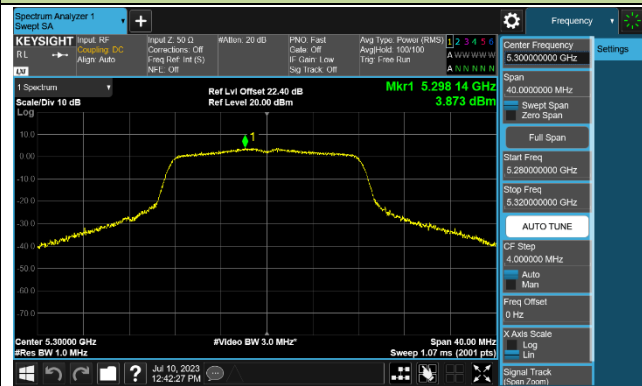

## 802.11ax-HE160 Power Spectral Density - Ant 0

Channel 50 (5250MHz)

Channel 114 (5570MHz)

### 802.11a Power Spectral Density - Ant 1

Channel 36 (5180MHz)

Channel 44 (5220MHz)

Channel 48 (5240MHz)

Channel 52 (5260MHz)

Channel 60 (5300MHz)

Channel 64 (5320MHz)

Channel 100 (5500MHz)

Channel 116 (5580MHz)