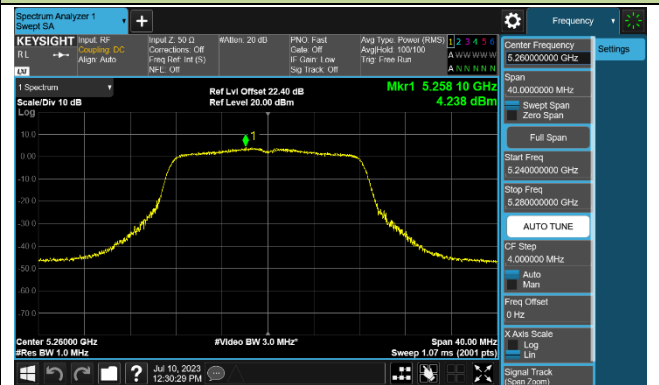

## 802.11ax-HE160 Power Spectral Density - Ant 0

Channel 50 (5250MHz)

Channel 114 (5570MHz)

### 802.11a Power Spectral Density - Ant 1

Channel 36 (5180MHz)

Channel 44 (5220MHz)

Channel 48 (5240MHz)

Channel 52 (5260MHz)

Channel 60 (5300MHz)

Channel 64 (5320MHz)

Channel 100 (5500MHz)

Channel 116 (5580MHz)