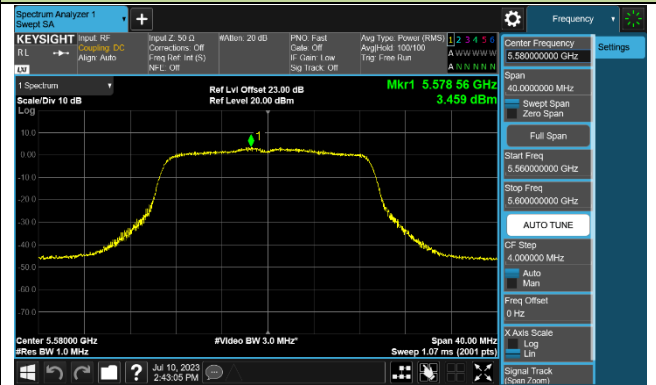

## 802.11ac-VHT20 Power Spectral Density - Ant 1

Channel 36 (5180MHz)

Channel 44 (5220MHz)

Channel 48 (5240MHz)

Channel 52 (5260MHz)

Channel 60 (5300MHz)

Channel 64 (5320MHz)

Channel 100 (5500MHz)

Channel 116 (5580MHz)