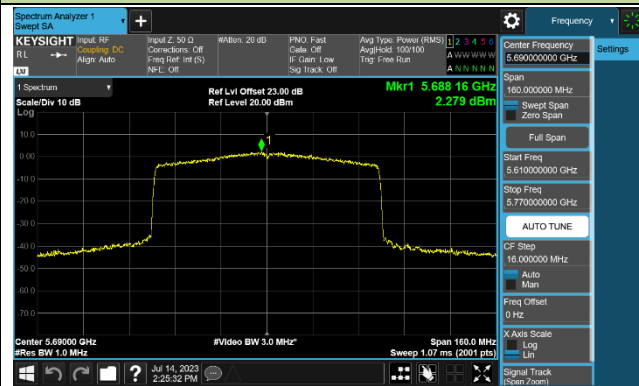

## 802.11ax-HE80 Power Spectral Density - Ant 0

Channel 42 (5210MHz)

Channel 58 (5290MHz)

Channel 106 (5530MHz)

Channel 122 (5610MHz)

Channel 138 (5690MHz)

Channel 155 (5775MHz)

## 802.11ax-HE160 Power Spectral Density - Ant 0

Channel 50 (5250MHz)

Channel 114 (5570MHz)