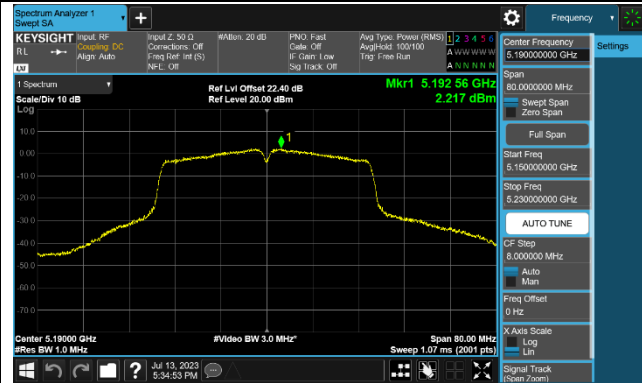

## 802.11ac-VHT20 Power Spectral Density - Ant 1

Channel 36 (5180MHz)

Channel 44 (5220MHz)

Channel 48 (5240MHz)

Channel 52 (5260MHz)

Channel 60 (5300MHz)

Channel 64 (5320MHz)

Channel 100 (5500MHz)

Channel 116 (5580MHz)

### 802.11ac-VHT40 Power Spectral Density - Ant 1

Channel 38 (5190MHz)

Channel 46 (5230MHz)

Channel 54 (5270MHz)

Channel 62 (5310MHz)

Channel 102 (5510MHz)

Channel 110 (5550MHz)

Channel 134 (5670MHz)

Channel 142 (5710MHz)