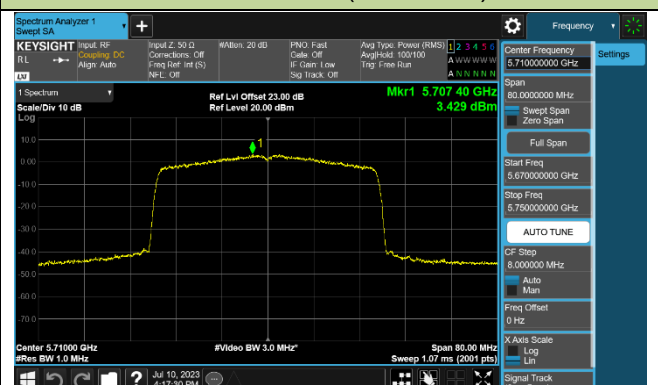

## 802.11ax-HE40 Power Spectral Density - Ant 0

Channel 38 (5190MHz)

Channel 46 (5230MHz)

Channel 54 (5270MHz)

Channel 62 (5310MHz)

Channel 102 (5510MHz)

Channel 110 (5550MHz)

Channel 134 (5670MHz)

Channel 142 (5710MHz)