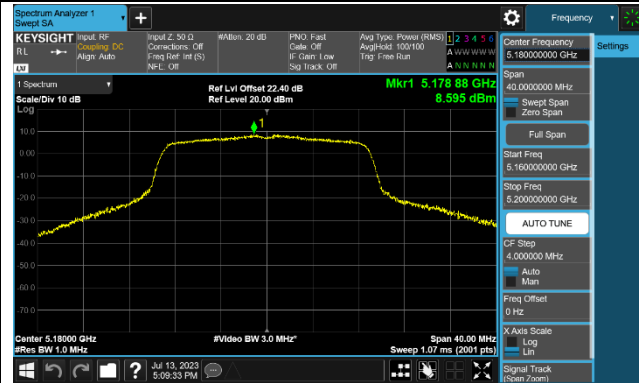

802.11ac-VHT20 Power Spectral Density - Ant 1

Channel 36 (5180MHz)