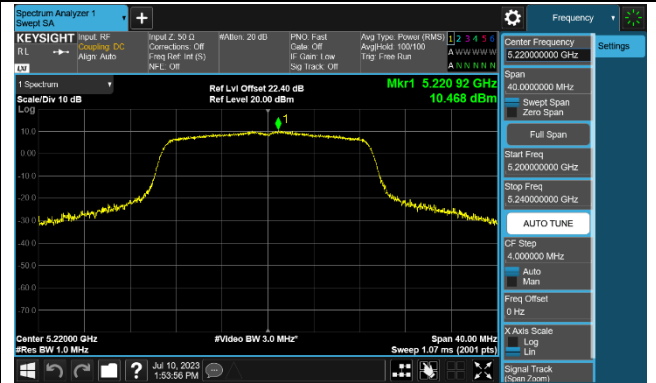

Channel 116 (5580MHz)

## 802.11ac-VHT20 Power Spectral Density - Ant 1

Channel 36 (5180MHz)

Channel 44 (5220MHz)

Channel 48 (5240MHz)

Channel 52 (5260MHz)

Channel 60 (5300MHz)

Channel 64 (5320MHz)

Channel 100 (5500MHz)