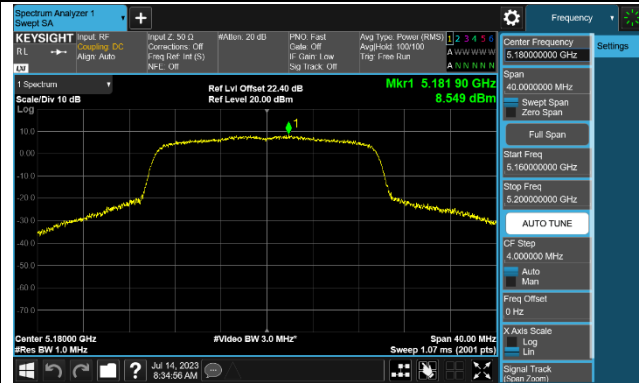

### 802.11ac-VHT80 Power Spectral Density - Ant 1

Channel 42 (5210MHz)

Channel 58 (5290MHz)

Channel 106 (5530MHz)

Channel 122 (5610MHz)

Channel 138 (5690MHz)

Channel 155 (5775MHz)

### 802.11ac-VHT160 Power Spectral Density - Ant 1

Channel 50 (5250MHz)

Channel 114 (5570MHz)

802.11ax-HE20 Power Spectral Density - Ant 1

Channel 36 (5180MHz)

Channel 44 (5220MHz)

Channel 48 (5240MHz)

Channel 52 (5260MHz)

Channel 60 (5300MHz)

Channel 64 (5320MHz)

Channel 100 (5500MHz)

Channel 116 (5580MHz)