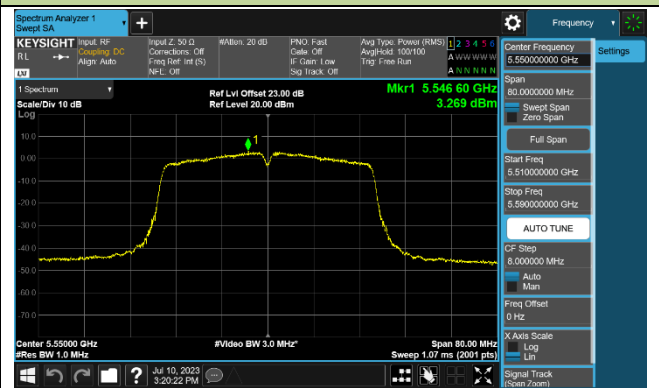

### 802.11ac-VHT40 Power Spectral Density - Ant 1

Channel 38 (5190MHz)

Channel 46 (5230MHz)

Channel 54 (5270MHz)

Channel 62 (5310MHz)

Channel 102 (5510MHz)

Channel 110 (5550MHz)

Channel 134 (5670MHz)

Channel 142 (5710MHz)