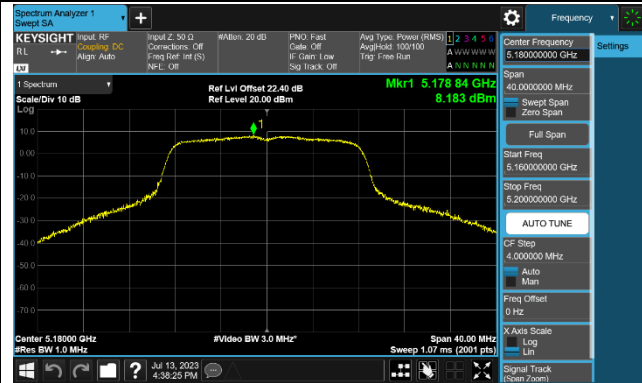

## 802.11ax-HE80 Power Spectral Density - Ant 0

Channel 42 (5210MHz)

Channel 58 (5290MHz)

Channel 106 (5530MHz)

Channel 122 (5610MHz)

Channel 138 (5690MHz)

Channel 155 (5775MHz)

## 802.11ax-HE160 Power Spectral Density - Ant 0

Channel 50 (5250MHz)

Channel 114 (5570MHz)

### 802.11a Power Spectral Density - Ant 1

Channel 36 (5180MHz)

Channel 44 (5220MHz)

Channel 48 (5240MHz)

Channel 52 (5260MHz)

Channel 60 (5300MHz)

Channel 64 (5320MHz)

Channel 100 (5500MHz)

Channel 116 (5580MHz)