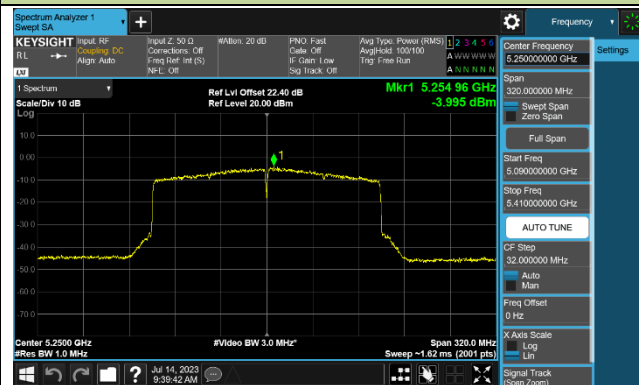

Channel 142 (5710MHz)

## 802.11ax-HE80 Power Spectral Density - Ant 0

Channel 42 (5210MHz)

Channel 58 (5290MHz)

Channel 106 (5530MHz)

Channel 122 (5610MHz)

Channel 138 (5690MHz)

Channel 155 (5775MHz)

## 802.11ax-HE160 Power Spectral Density - Ant 0

Channel 50 (5250MHz)

Channel 114 (5570MHz)