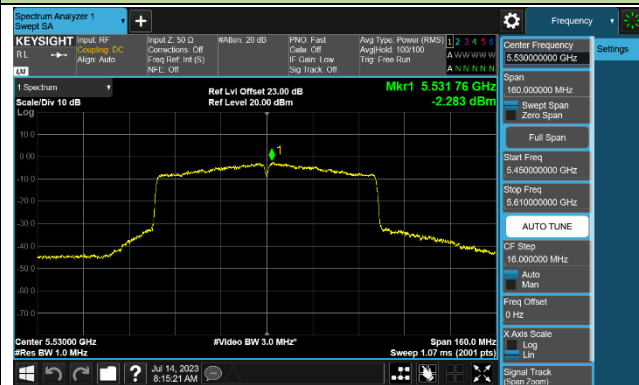

Channel 142 (5710MHz)

### 802.11ac-VHT80 Power Spectral Density - Ant 1

Channel 42 (5210MHz)

Channel 58 (5290MHz)

Channel 106 (5530MHz)

Channel 122 (5610MHz)

Channel 138 (5690MHz)

Channel 155 (5775MHz)

### 802.11ac-VHT160 Power Spectral Density - Ant 1

Channel 50 (5250MHz)

Channel 114 (5570MHz)

802.11ax-HE20 Power Spectral Density - Ant 1

Channel 36 (5180MHz)

Channel 44 (5220MHz)

Channel 48 (5240MHz)

Channel 52 (5260MHz)