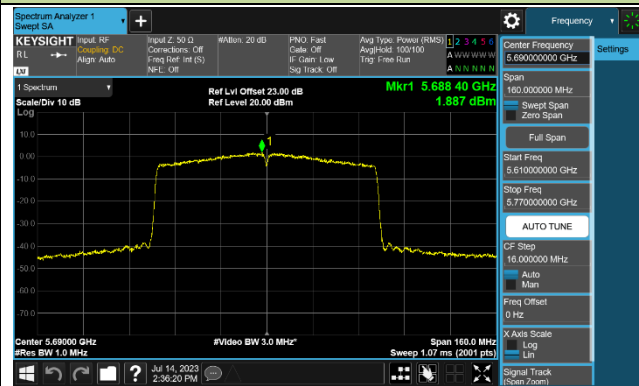

Channel 142 (5710MHz)

### 802.11ac-VHT80 Power Spectral Density - Ant 1

Channel 42 (5210MHz)

Channel 58 (5290MHz)

Channel 106 (5530MHz)

Channel 122 (5610MHz)

Channel 138 (5690MHz)

Channel 155 (5775MHz)

### 802.11ac-VHT160 Power Spectral Density - Ant 1

Channel 50 (5250MHz)

Channel 114 (5570MHz)

802.11ax-HE20 Power Spectral Density - Ant 1

Channel 36 (5180MHz)

Channel 44 (5220MHz)

Channel 48 (5240MHz)

Channel 52 (5260MHz)