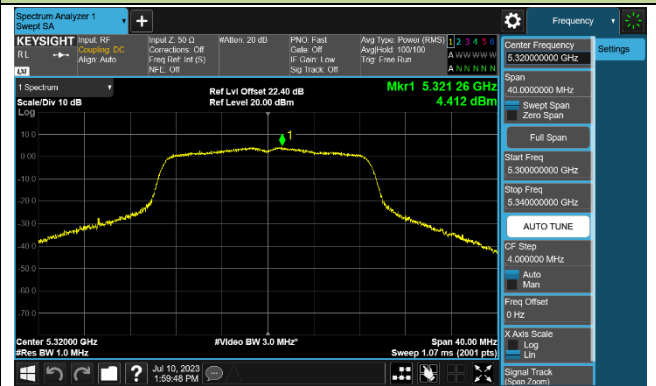

## 802.11ac-VHT20 Power Spectral Density - Ant 1

Channel 36 (5180MHz)

Channel 44 (5220MHz)

Channel 48 (5240MHz)

Channel 52 (5260MHz)

Channel 60 (5300MHz)

Channel 64 (5320MHz)

Channel 100 (5500MHz)

Channel 116 (5580MHz)