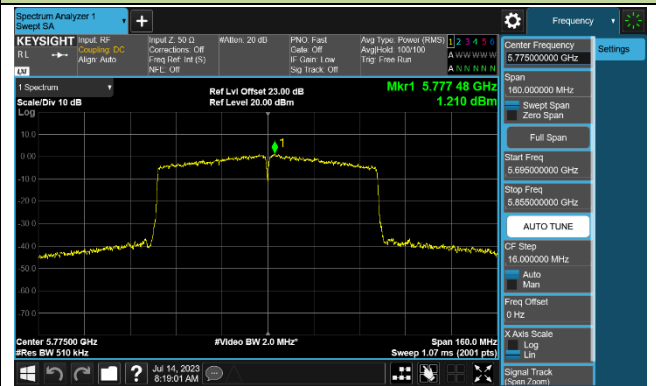

Channel 142 (5710MHz)

### 802.11ac-VHT80 Power Spectral Density - Ant 1

Channel 42 (5210MHz)

Channel 58 (5290MHz)

Channel 106 (5530MHz)

Channel 122 (5610MHz)

Channel 138 (5690MHz)

Channel 155 (5775MHz)

### 802.11ac-VHT160 Power Spectral Density - Ant 1

Channel 50 (5250MHz)

Channel 114 (5570MHz)

802.11ax-HE20 Power Spectral Density - Ant 1

Channel 36 (5180MHz)

Channel 44 (5220MHz)

Channel 48 (5240MHz)

Channel 52 (5260MHz)