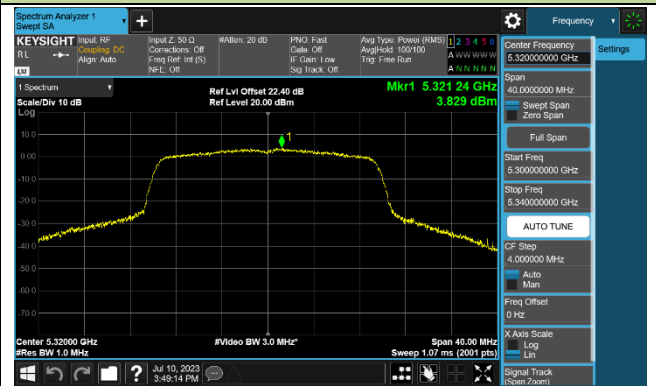

### 802.11ac-VHT80 Power Spectral Density - Ant 1

Channel 42 (5210MHz)

Channel 58 (5290MHz)

Channel 106 (5530MHz)

Channel 122 (5610MHz)

Channel 138 (5690MHz)

Channel 155 (5775MHz)

### 802.11ac-VHT160 Power Spectral Density - Ant 1

Channel 50 (5250MHz)

Channel 114 (5570MHz)

802.11ax-HE20 Power Spectral Density - Ant 1

Channel 36 (5180MHz)

Channel 44 (5220MHz)

Channel 48 (5240MHz)

Channel 52 (5260MHz)

Channel 60 (5300MHz)

Channel 64 (5320MHz)

Channel 100 (5500MHz)

Channel 116 (5580MHz)