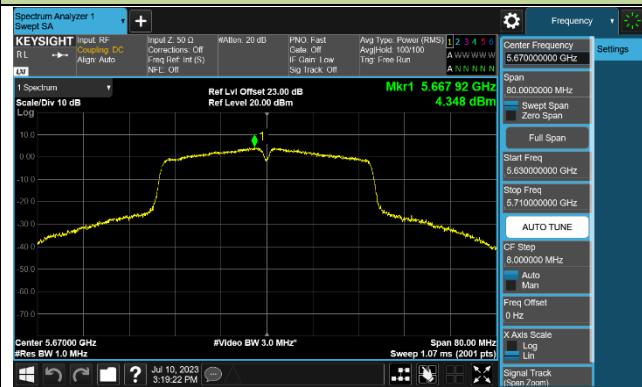

### 802.11ac-VHT40 Power Spectral Density - Ant 1

Channel 38 (5190MHz)

Channel 46 (5230MHz)

Channel 54 (5270MHz)

Channel 62 (5310MHz)

Channel 102 (5510MHz)

Channel 110 (5550MHz)

Channel 134 (5670MHz)

Channel 142 (5710MHz)