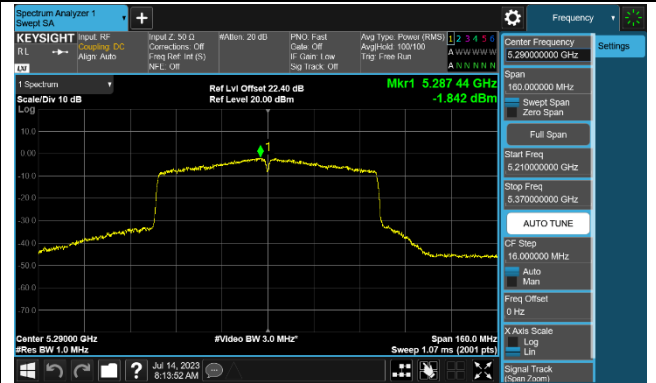

### 802.11ac-VHT40 Power Spectral Density - Ant 1

Channel 38 (5190MHz)

Channel 46 (5230MHz)

Channel 54 (5270MHz)

Channel 62 (5310MHz)

Channel 102 (5510MHz)

Channel 110 (5550MHz)

Channel 134 (5670MHz)

Channel 142 (5710MHz)

### 802.11ac-VHT80 Power Spectral Density - Ant 1

Channel 42 (5210MHz)

Channel 58 (5290MHz)

Channel 106 (5530MHz)

Channel 122 (5610MHz)

Channel 138 (5690MHz)

Channel 155 (5775MHz)