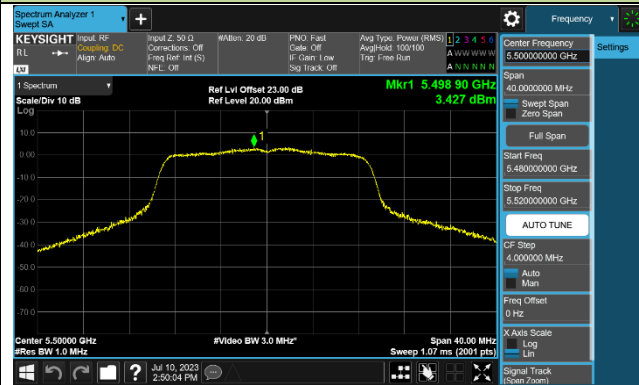

## 802.11ac-VHT20 Power Spectral Density - Ant 1

Channel 36 (5180MHz)

Channel 44 (5220MHz)

Channel 48 (5240MHz)

Channel 52 (5260MHz)

Channel 60 (5300MHz)

Channel 64 (5320MHz)

Channel 100 (5500MHz)

Channel 116 (5580MHz)