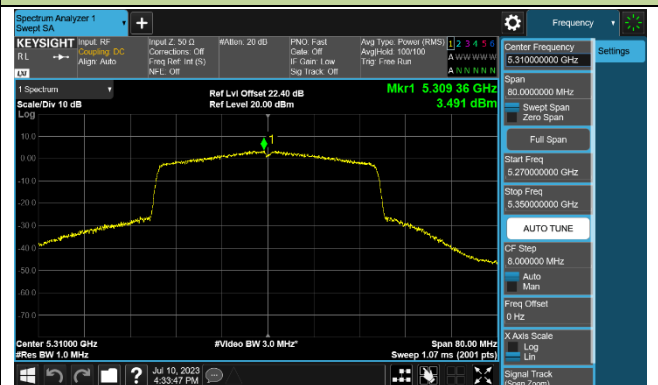

## 802.11ax-HE40 Power Spectral Density - Ant 0

Channel 38 (5190MHz)

Channel 46 (5230MHz)

Channel 54 (5270MHz)

Channel 62 (5310MHz)

Channel 102 (5510MHz)

Channel 110 (5550MHz)

Channel 134 (5670MHz)

Channel 142 (5710MHz)