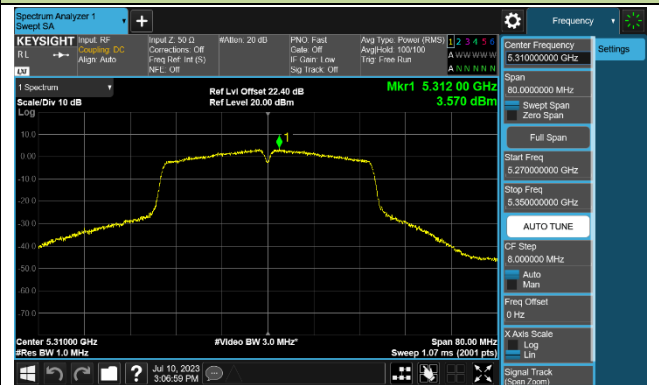

### 802.11ac-VHT40 Power Spectral Density - Ant 1

Channel 38 (5190MHz)

Channel 46 (5230MHz)

Channel 54 (5270MHz)

Channel 62 (5310MHz)

Channel 102 (5510MHz)

Channel 110 (5550MHz)

Channel 134 (5670MHz)

Channel 142 (5710MHz)