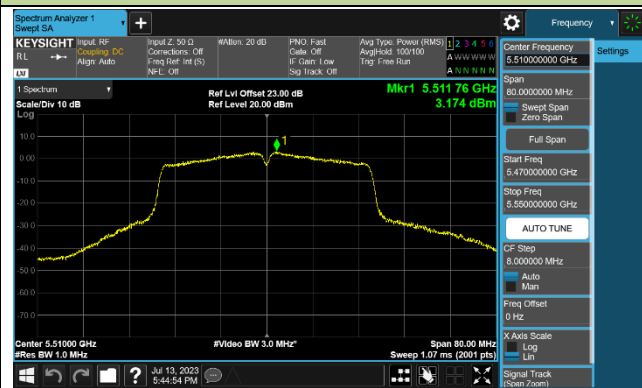

### 802.11ac-VHT40 Power Spectral Density - Ant 1

Channel 38 (5190MHz)

Channel 46 (5230MHz)

Channel 54 (5270MHz)

Channel 62 (5310MHz)

Channel 102 (5510MHz)

Channel 110 (5550MHz)

Channel 134 (5670MHz)

Channel 142 (5710MHz)