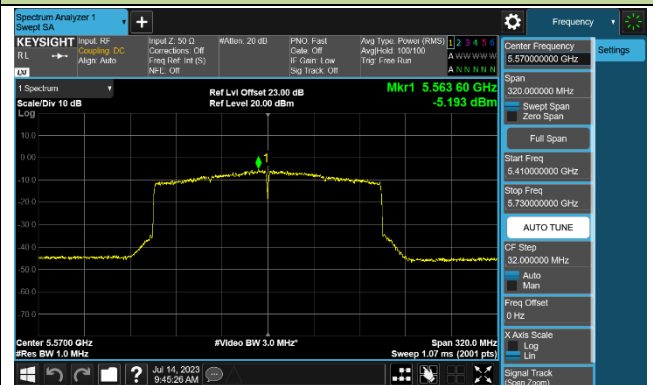

Channel 142 (5710MHz)

## 802.11ax-HE80 Power Spectral Density - Ant 0

Channel 42 (5210MHz)

Channel 58 (5290MHz)

Channel 106 (5530MHz)

Channel 122 (5610MHz)

Channel 138 (5690MHz)

Channel 155 (5775MHz)

## 802.11ax-HE160 Power Spectral Density - Ant 0

Channel 50 (5250MHz)

Channel 114 (5570MHz)