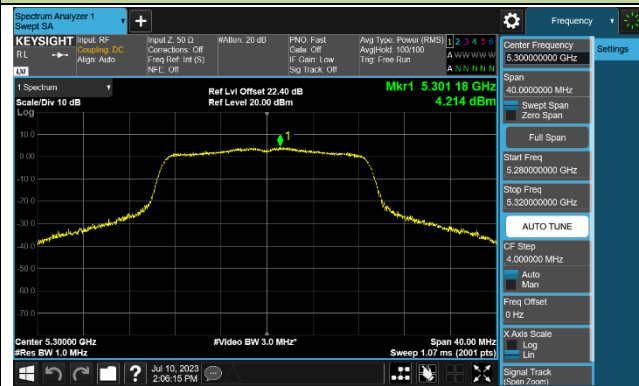

## 802.11ac-VHT20 Power Spectral Density - Ant 1

Channel 36 (5180MHz)

Channel 44 (5220MHz)

Channel 48 (5240MHz)

Channel 52 (5260MHz)

Channel 60 (5300MHz)

Channel 64 (5320MHz)

Channel 100 (5500MHz)

Channel 116 (5580MHz)