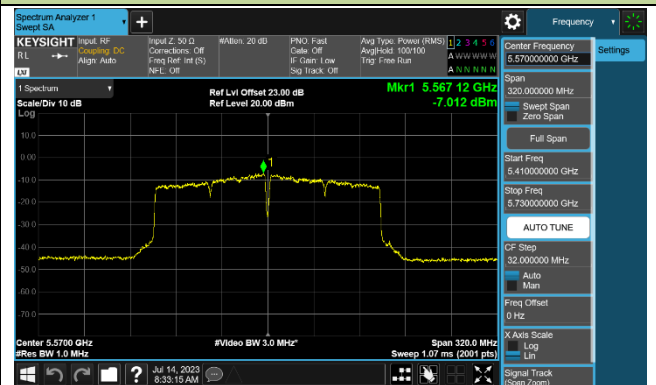

Channel 142 (5710MHz)

### 802.11ac-VHT80 Power Spectral Density - Ant 1

Channel 42 (5210MHz)

Channel 58 (5290MHz)

Channel 106 (5530MHz)

Channel 122 (5610MHz)

Channel 138 (5690MHz)

Channel 155 (5775MHz)

### 802.11ac-VHT160 Power Spectral Density - Ant 1

Channel 50 (5250MHz)

Channel 114 (5570MHz)

802.11ax-HE20 Power Spectral Density - Ant 1

Channel 36 (5180MHz)

Channel 44 (5220MHz)

Channel 48 (5240MHz)

Channel 52 (5260MHz)