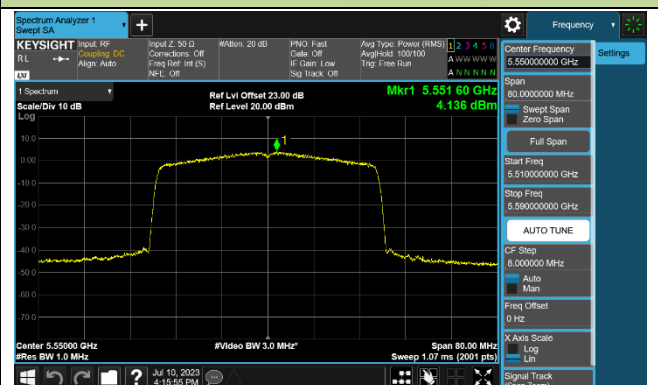

## 802.11ax-HE40 Power Spectral Density - Ant 0

Channel 38 (5190MHz)

Channel 46 (5230MHz)

Channel 54 (5270MHz)

Channel 62 (5310MHz)

Channel 102 (5510MHz)

Channel 110 (5550MHz)

Channel 134 (5670MHz)

Channel 142 (5710MHz)

## 802.11ax-HE80 Power Spectral Density - Ant 0

Channel 42 (5210MHz)

Channel 58 (5290MHz)

Channel 106 (5530MHz)

Channel 122 (5610MHz)

Channel 138 (5690MHz)

Channel 155 (5775MHz)