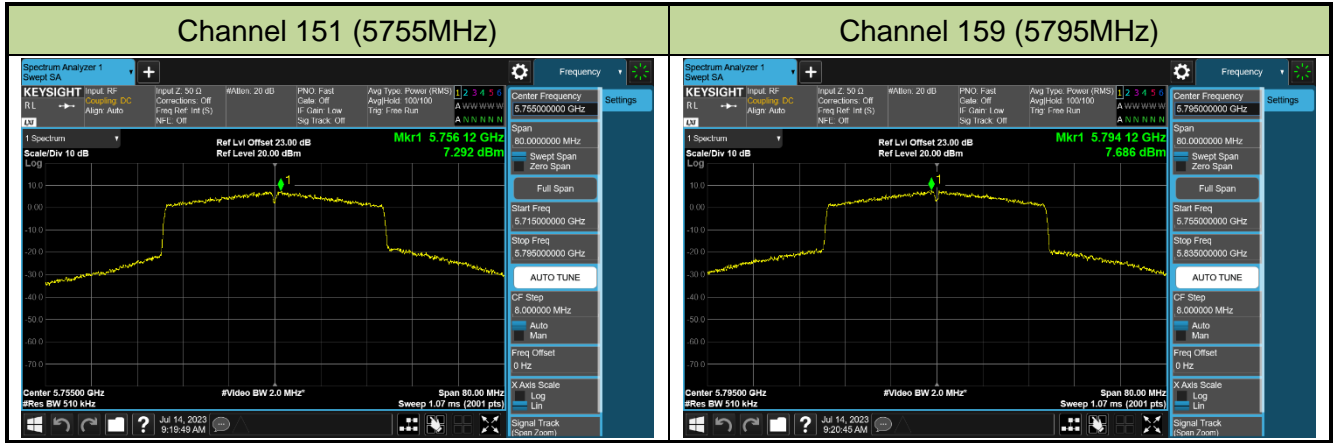

## 802.11ax-HE40 Power Spectral Density - Ant 0

Channel 38 (5190MHz)

Channel 46 (5230MHz)

Channel 54 (5270MHz)

Channel 62 (5310MHz)

Channel 102 (5510MHz)

Channel 110 (5550MHz)

Channel 134 (5670MHz)

Channel 142 (5710MHz)