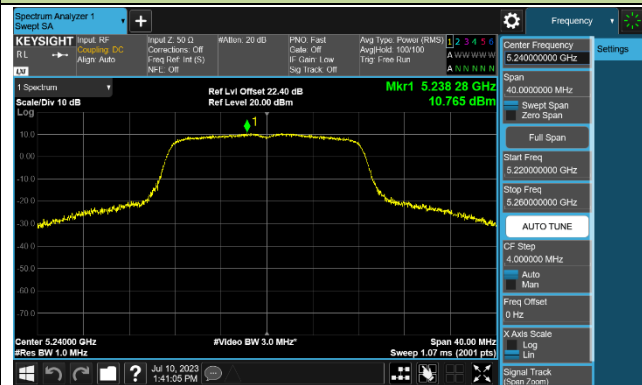

## 802.11ax-HE160 Power Spectral Density - Ant 0

Channel 50 (5250MHz)

Channel 114 (5570MHz)

### 802.11a Power Spectral Density - Ant 1

Channel 36 (5180MHz)

Channel 44 (5220MHz)

Channel 48 (5240MHz)

Channel 52 (5260MHz)

Channel 60 (5300MHz)

Channel 64 (5320MHz)

Channel 100 (5500MHz)

Channel 116 (5580MHz)