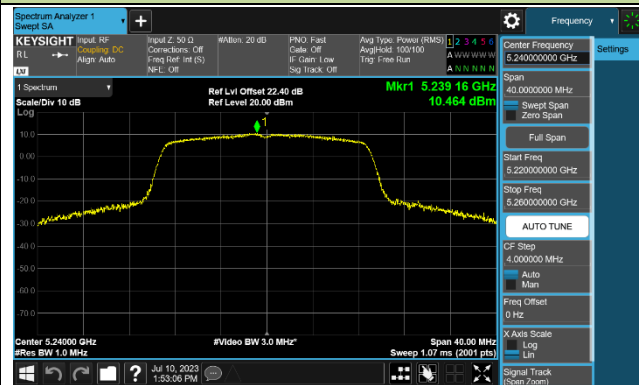

## 802.11ac-VHT20 Power Spectral Density - Ant 1

Channel 36 (5180MHz)

Channel 44 (5220MHz)

Channel 48 (5240MHz)

Channel 52 (5260MHz)

Channel 60 (5300MHz)

Channel 64 (5320MHz)

Channel 100 (5500MHz)

Channel 116 (5580MHz)