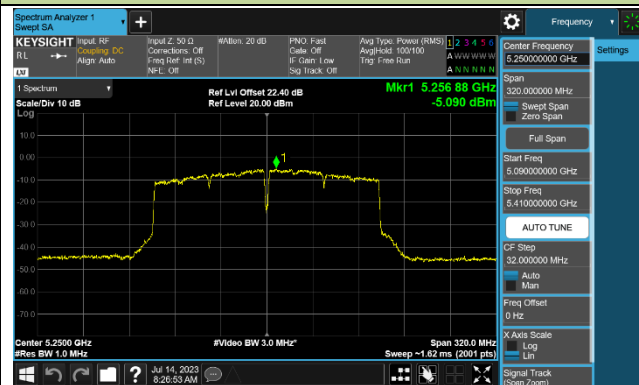

Channel 142 (5710MHz)

### 802.11ac-VHT80 Power Spectral Density - Ant 1

Channel 42 (5210MHz)

Channel 58 (5290MHz)

Channel 106 (5530MHz)

Channel 122 (5610MHz)

Channel 138 (5690MHz)

Channel 155 (5775MHz)

### 802.11ac-VHT160 Power Spectral Density - Ant 1

Channel 50 (5250MHz)

Channel 114 (5570MHz)

802.11ax-HE20 Power Spectral Density - Ant 1

Channel 36 (5180MHz)

Channel 44 (5220MHz)

Channel 48 (5240MHz)

Channel 52 (5260MHz)