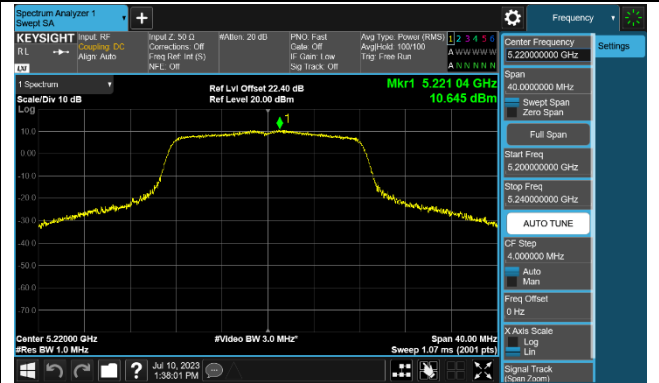

## 802.11ax-HE160 Power Spectral Density - Ant 0

Channel 50 (5250MHz)

Channel 114 (5570MHz)

### 802.11a Power Spectral Density - Ant 1

Channel 36 (5180MHz)

Channel 44 (5220MHz)

Channel 48 (5240MHz)

Channel 52 (5260MHz)

Channel 60 (5300MHz)

Channel 64 (5320MHz)

Channel 100 (5500MHz)