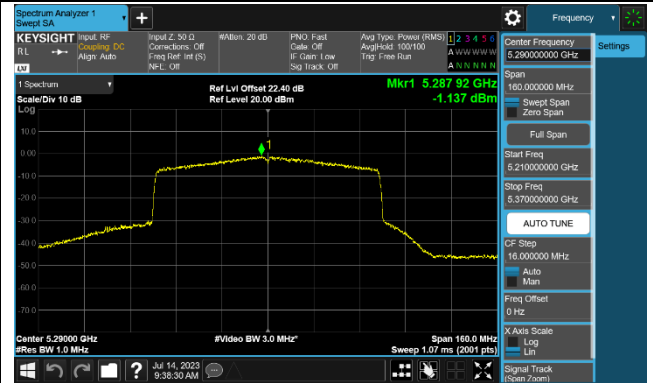

Channel 142 (5710MHz)

## 802.11ax-HE80 Power Spectral Density - Ant 0

Channel 42 (5210MHz)

Channel 58 (5290MHz)

Channel 106 (5530MHz)

Channel 122 (5610MHz)

Channel 138 (5690MHz)

Channel 155 (5775MHz)

## 802.11ax-HE160 Power Spectral Density - Ant 0

Channel 50 (5250MHz)

Channel 114 (5570MHz)