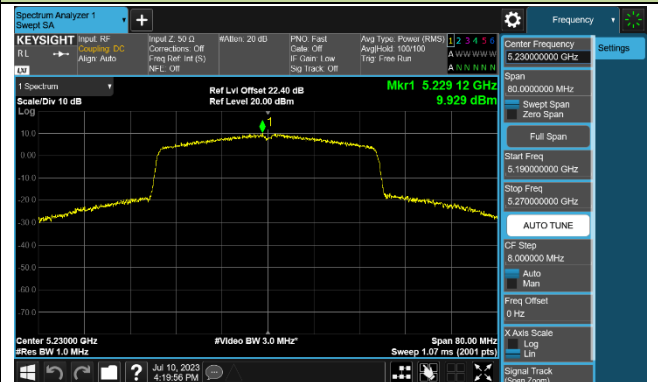

## 802.11ax-HE40 Power Spectral Density - Ant 0

Channel 38 (5190MHz)

Channel 46 (5230MHz)

Channel 54 (5270MHz)

Channel 62 (5310MHz)

Channel 102 (5510MHz)

Channel 110 (5550MHz)

Channel 134 (5670MHz)

Channel 142 (5710MHz)