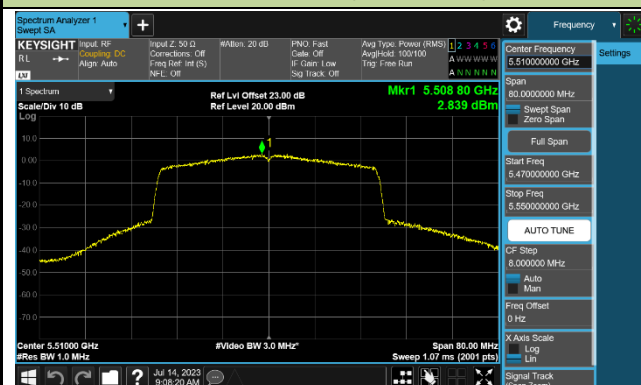

## 802.11ax-HE40 Power Spectral Density - Ant 0

Channel 38 (5190MHz)

Channel 46 (5230MHz)

Channel 54 (5270MHz)

Channel 62 (5310MHz)

Channel 102 (5510MHz)

Channel 110 (5550MHz)

Channel 134 (5670MHz)

Channel 142 (5710MHz)