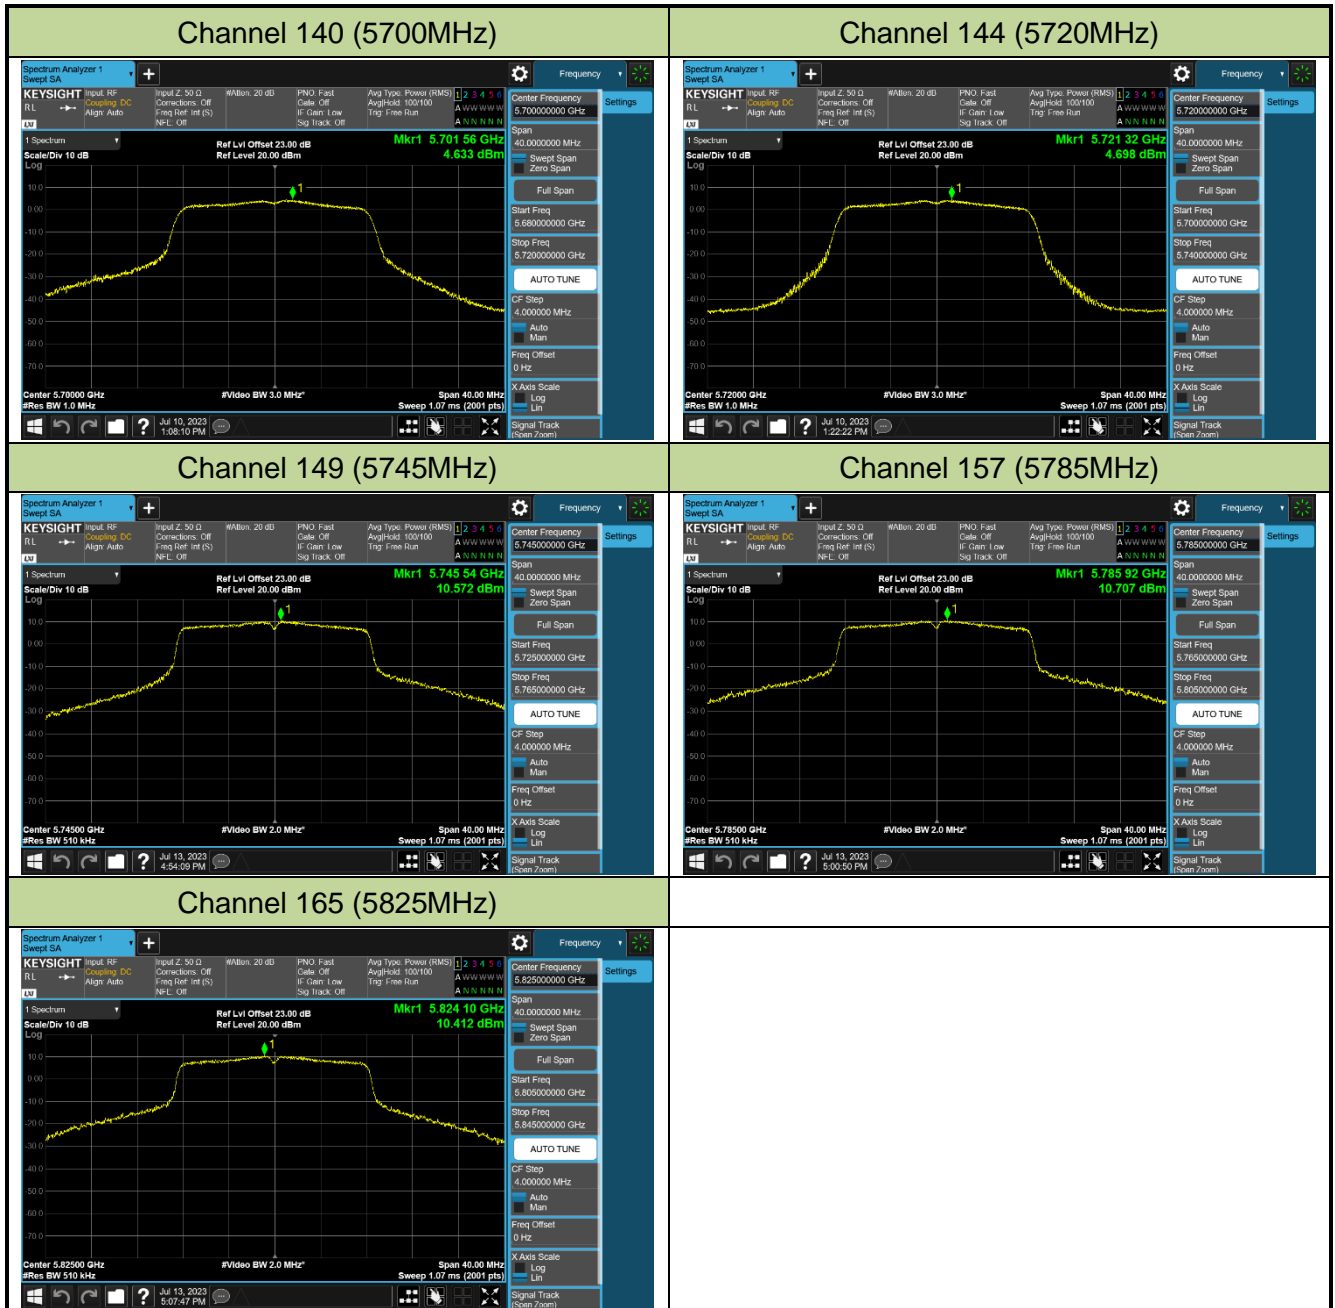

## 802.11ax-HE160 Power Spectral Density - Ant 0

Channel 50 (5250MHz)

Channel 114 (5570MHz)

### 802.11a Power Spectral Density - Ant 1

Channel 36 (5180MHz)

Channel 44 (5220MHz)

Channel 48 (5240MHz)

Channel 52 (5260MHz)

Channel 60 (5300MHz)

Channel 64 (5320MHz)

Channel 100 (5500MHz)

Channel 116 (5580MHz)