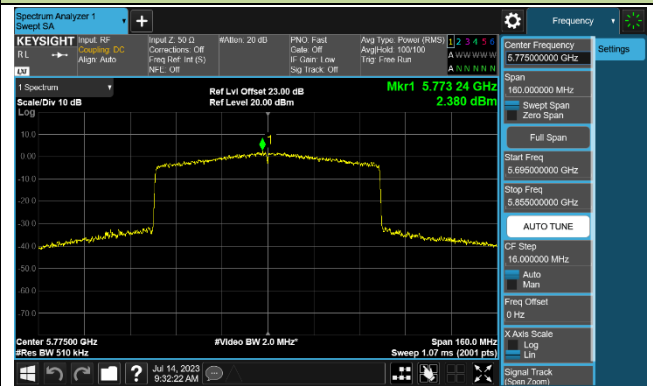

## 802.11ax-HE80 Power Spectral Density - Ant 0

Channel 42 (5210MHz)

Channel 58 (5290MHz)

Channel 106 (5530MHz)

Channel 122 (5610MHz)

Channel 138 (5690MHz)

Channel 155 (5775MHz)

## 802.11ax-HE160 Power Spectral Density - Ant 0

Channel 50 (5250MHz)

Channel 114 (5570MHz)