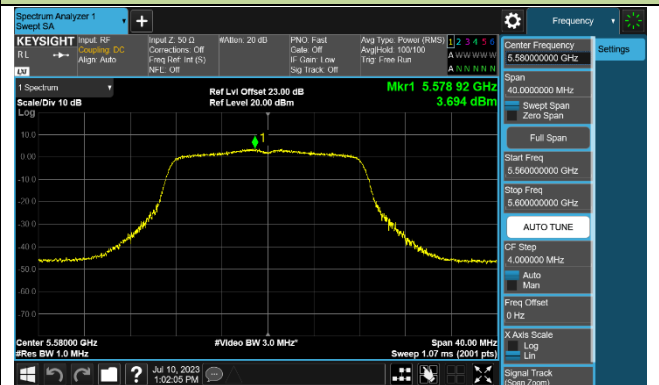

## 802.11ax-HE160 Power Spectral Density - Ant 0

Channel 50 (5250MHz)

Channel 114 (5570MHz)

### 802.11a Power Spectral Density - Ant 1

Channel 36 (5180MHz)

Channel 44 (5220MHz)

Channel 48 (5240MHz)

Channel 52 (5260MHz)

Channel 60 (5300MHz)

Channel 64 (5320MHz)

Channel 100 (5500MHz)

Channel 116 (5580MHz)