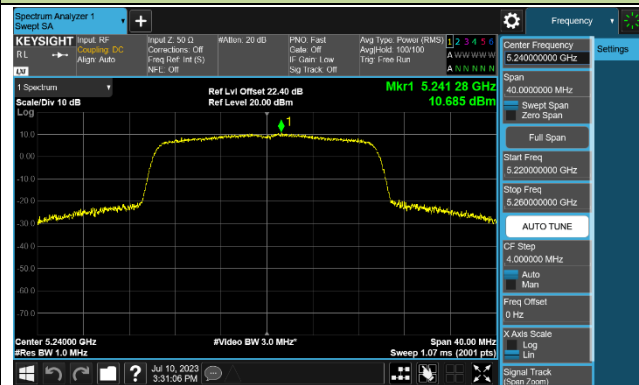

### 802.11ac-VHT80 Power Spectral Density - Ant 1

Channel 42 (5210MHz)

Channel 58 (5290MHz)

Channel 106 (5530MHz)

Channel 122 (5610MHz)

Channel 138 (5690MHz)

Channel 155 (5775MHz)

### 802.11ac-VHT160 Power Spectral Density - Ant 1

Channel 50 (5250MHz)

Channel 114 (5570MHz)

802.11ax-HE20 Power Spectral Density - Ant 1

Channel 36 (5180MHz)

Channel 44 (5220MHz)

Channel 48 (5240MHz)

Channel 52 (5260MHz)

Channel 60 (5300MHz)

Channel 64 (5320MHz)

Channel 100 (5500MHz)

Channel 116 (5580MHz)