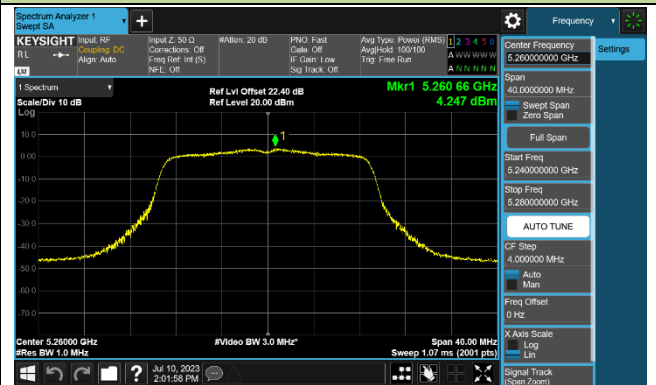

## 802.11ac-VHT20 Power Spectral Density - Ant 1

Channel 36 (5180MHz)

Channel 44 (5220MHz)

Channel 48 (5240MHz)

Channel 52 (5260MHz)

Channel 60 (5300MHz)

Channel 64 (5320MHz)

Channel 100 (5500MHz)

Channel 116 (5580MHz)