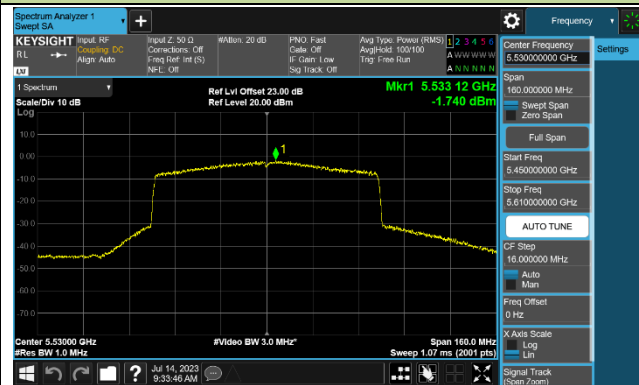

Channel 142 (5710MHz)

## 802.11ax-HE80 Power Spectral Density - Ant 0

Channel 42 (5210MHz)

Channel 58 (5290MHz)

Channel 106 (5530MHz)

Channel 122 (5610MHz)

Channel 138 (5690MHz)

Channel 155 (5775MHz)

## 802.11ax-HE160 Power Spectral Density - Ant 0

Channel 50 (5250MHz)

Channel 114 (5570MHz)