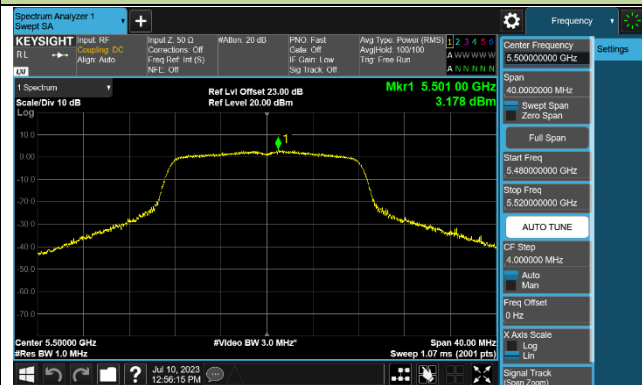

## 802.11ax-HE160 Power Spectral Density - Ant 0

Channel 50 (5250MHz)

Channel 114 (5570MHz)

### 802.11a Power Spectral Density - Ant 1

Channel 36 (5180MHz)

Channel 44 (5220MHz)

Channel 48 (5240MHz)

Channel 52 (5260MHz)

Channel 60 (5300MHz)

Channel 64 (5320MHz)

Channel 100 (5500MHz)

Channel 116 (5580MHz)