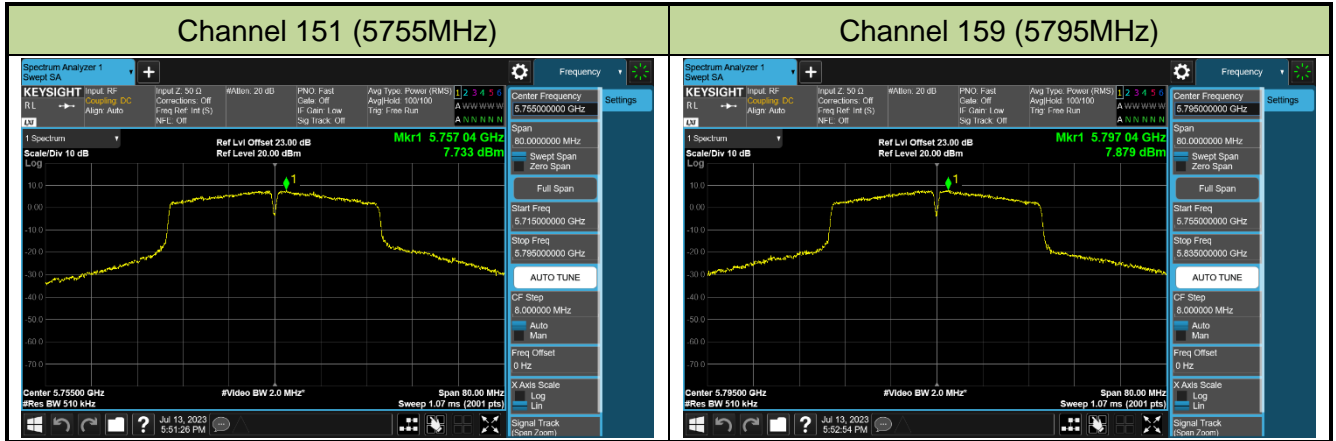

### 802.11ac-VHT40 Power Spectral Density - Ant 1

Channel 38 (5190MHz)

Channel 46 (5230MHz)

Channel 54 (5270MHz)

Channel 62 (5310MHz)

Channel 102 (5510MHz)

Channel 110 (5550MHz)

Channel 134 (5670MHz)

Channel 142 (5710MHz)