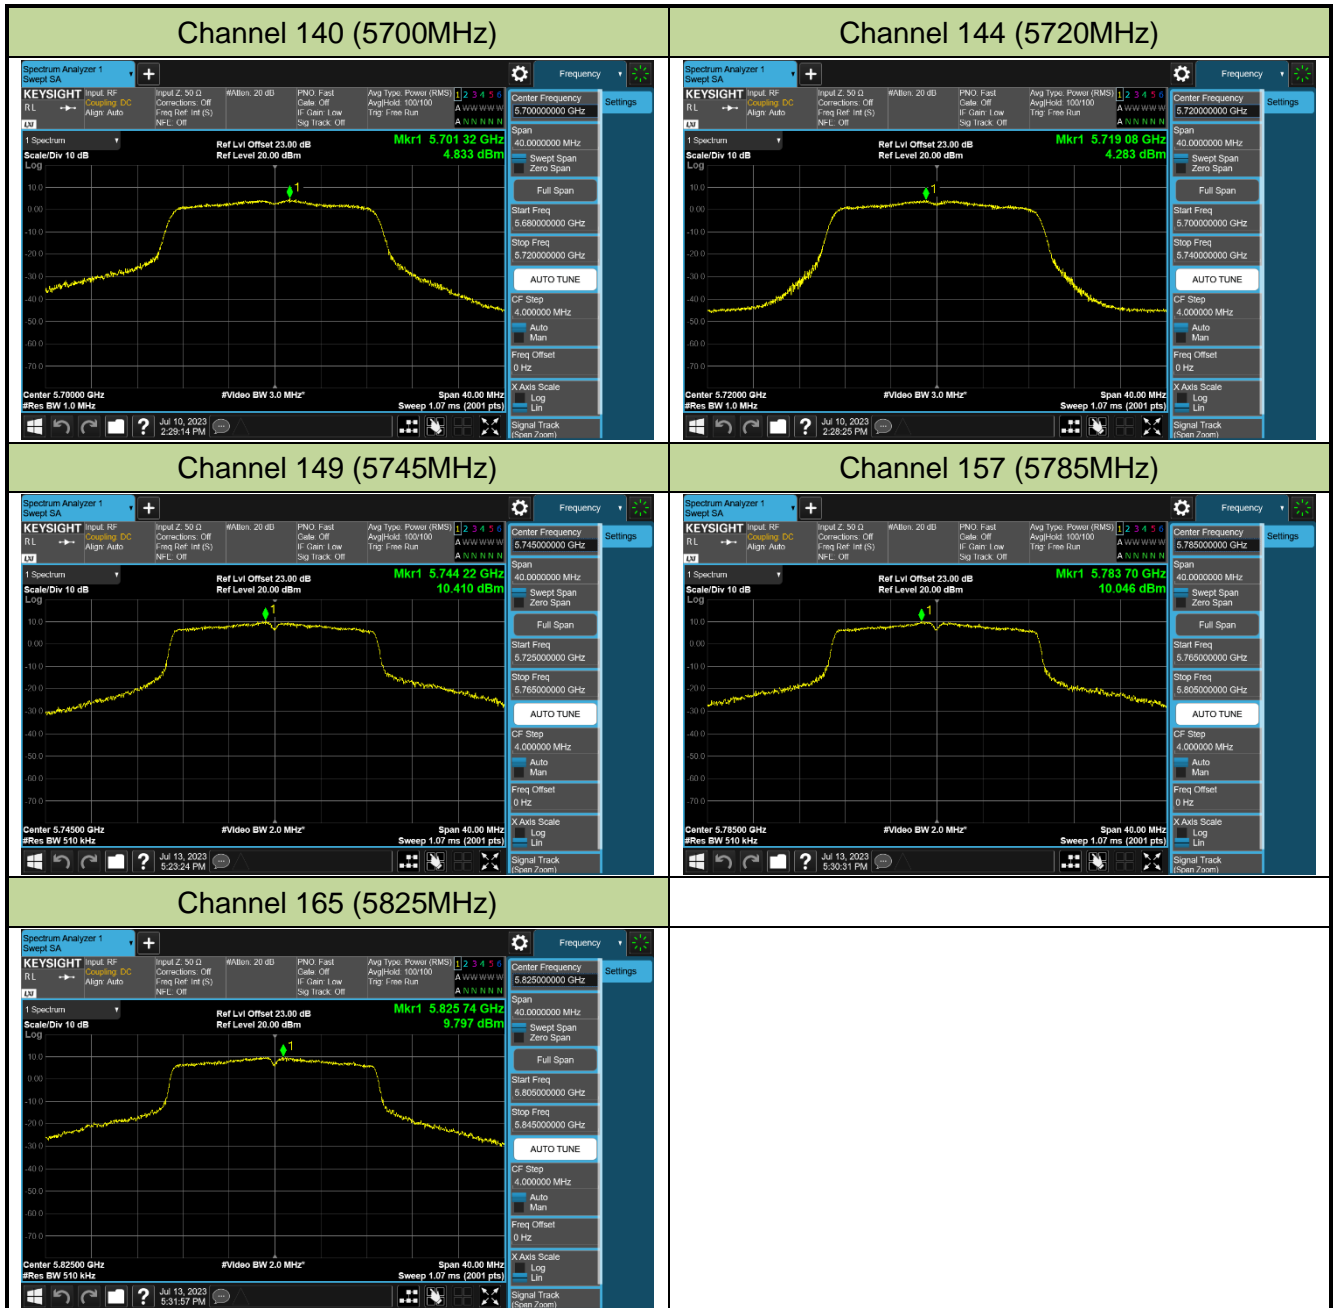

## 802.11ac-VHT20 Power Spectral Density - Ant 1

Channel 36 (5180MHz)

Channel 44 (5220MHz)

Channel 48 (5240MHz)

Channel 52 (5260MHz)

Channel 60 (5300MHz)

Channel 64 (5320MHz)

Channel 100 (5500MHz)

Channel 116 (5580MHz)