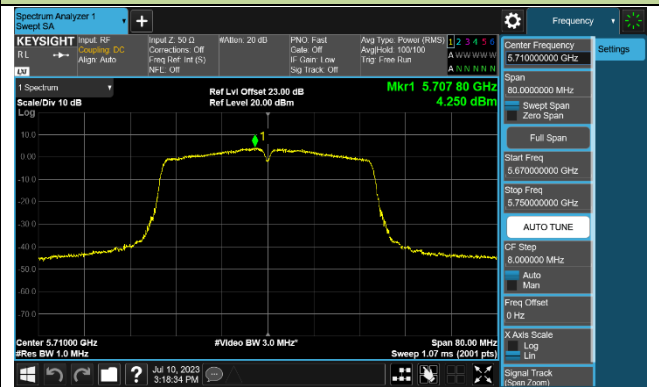

### 802.11ac-VHT40 Power Spectral Density - Ant 1

Channel 38 (5190MHz)

Channel 46 (5230MHz)

Channel 54 (5270MHz)

Channel 62 (5310MHz)

Channel 102 (5510MHz)

Channel 110 (5550MHz)

Channel 134 (5670MHz)

Channel 142 (5710MHz)