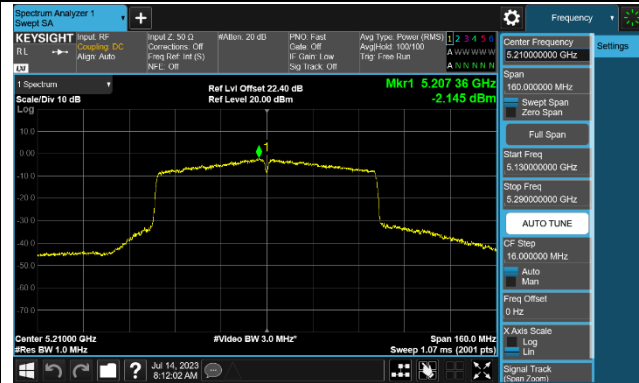

802.11ac-VHT80 Power Spectral Density - Ant 1

Channel 42 (5210MHz)