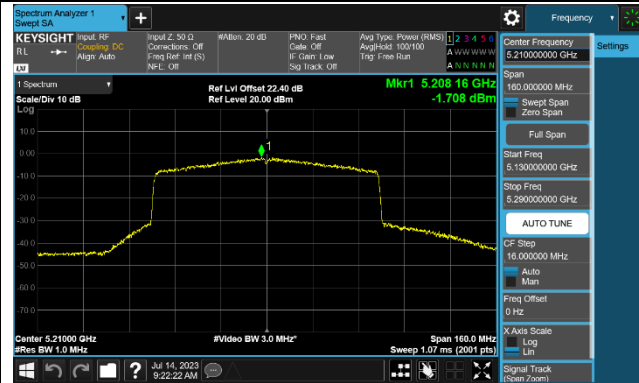

802.11ax-HE80 Power Spectral Density - Ant 0

Channel 42 (5210MHz)