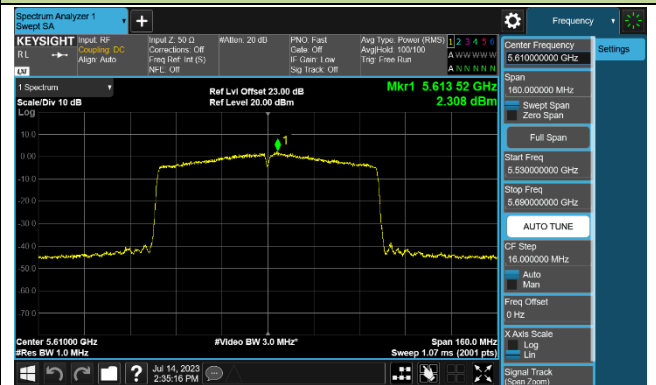

Channel 142 (5710MHz)

### 802.11ac-VHT80 Power Spectral Density - Ant 1

Channel 42 (5210MHz)

Channel 58 (5290MHz)

Channel 106 (5530MHz)

Channel 122 (5610MHz)

Channel 138 (5690MHz)

Channel 155 (5775MHz)

### 802.11ac-VHT160 Power Spectral Density - Ant 1

Channel 50 (5250MHz)

Channel 114 (5570MHz)

802.11ax-HE20 Power Spectral Density - Ant 1

Channel 36 (5180MHz)

Channel 44 (5220MHz)

Channel 48 (5240MHz)

Channel 52 (5260MHz)