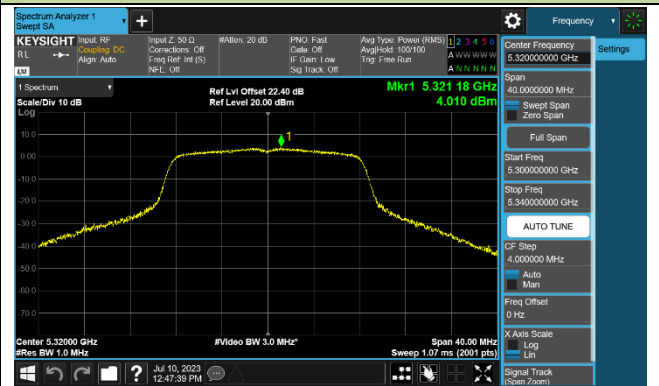

## 802.11ax-HE160 Power Spectral Density - Ant 0

Channel 50 (5250MHz)

Channel 114 (5570MHz)

### 802.11a Power Spectral Density - Ant 1

Channel 36 (5180MHz)

Channel 44 (5220MHz)

Channel 48 (5240MHz)

Channel 52 (5260MHz)

Channel 60 (5300MHz)

Channel 64 (5320MHz)

Channel 100 (5500MHz)

Channel 116 (5580MHz)