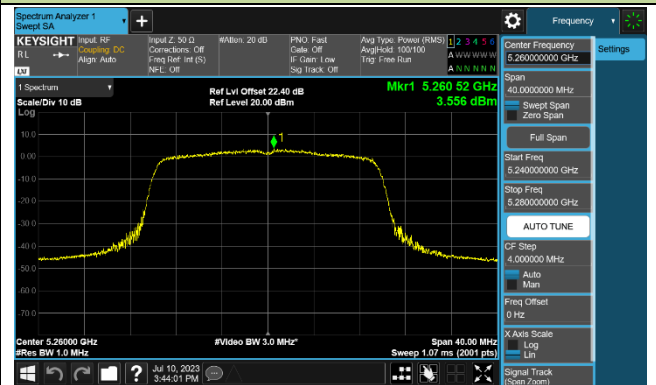

### 802.11ac-VHT80 Power Spectral Density - Ant 1

Channel 42 (5210MHz)

Channel 58 (5290MHz)

Channel 106 (5530MHz)

Channel 122 (5610MHz)

Channel 138 (5690MHz)

Channel 155 (5775MHz)

### 802.11ac-VHT160 Power Spectral Density - Ant 1

Channel 50 (5250MHz)

Channel 114 (5570MHz)

802.11ax-HE20 Power Spectral Density - Ant 1

Channel 36 (5180MHz)

Channel 44 (5220MHz)

Channel 48 (5240MHz)

Channel 52 (5260MHz)

Channel 60 (5300MHz)

Channel 64 (5320MHz)

Channel 100 (5500MHz)

Channel 116 (5580MHz)