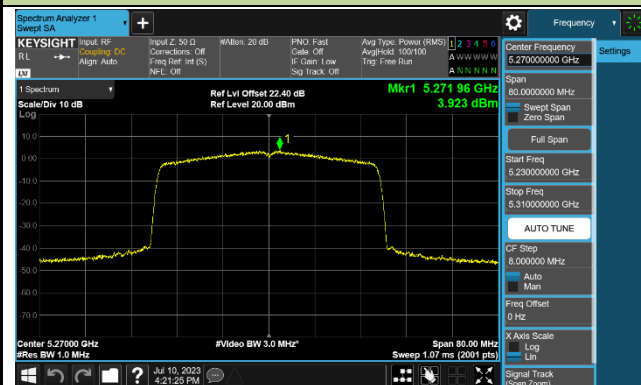

## 802.11ax-HE40 Power Spectral Density - Ant 0

Channel 38 (5190MHz)

Channel 46 (5230MHz)

Channel 54 (5270MHz)

Channel 62 (5310MHz)

Channel 102 (5510MHz)

Channel 110 (5550MHz)

Channel 134 (5670MHz)

Channel 142 (5710MHz)