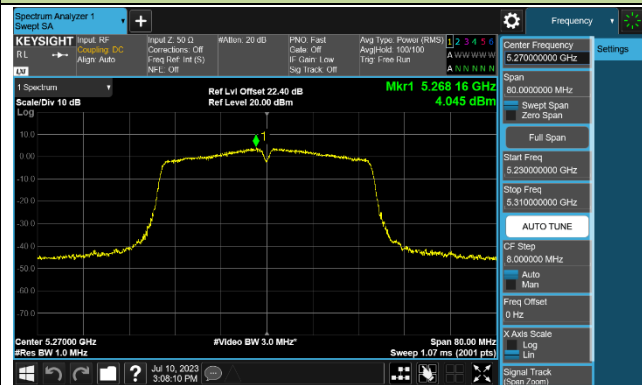

### 802.11ac-VHT40 Power Spectral Density - Ant 1

Channel 38 (5190MHz)

Channel 46 (5230MHz)

Channel 54 (5270MHz)

Channel 62 (5310MHz)

Channel 102 (5510MHz)

Channel 110 (5550MHz)

Channel 134 (5670MHz)

Channel 142 (5710MHz)