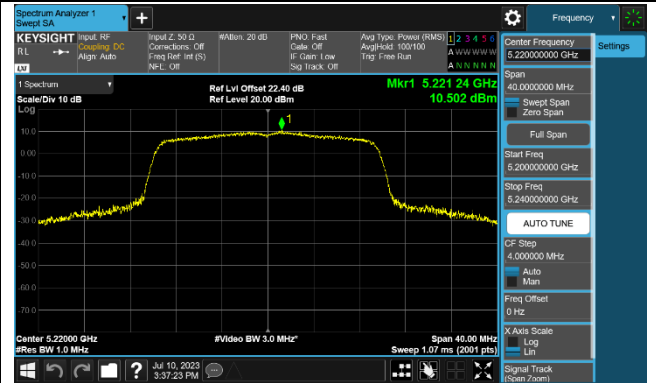

### 802.11ac-VHT80 Power Spectral Density - Ant 1

Channel 42 (5210MHz)

Channel 58 (5290MHz)

Channel 106 (5530MHz)

Channel 122 (5610MHz)

Channel 138 (5690MHz)

Channel 155 (5775MHz)

### 802.11ac-VHT160 Power Spectral Density - Ant 1

Channel 50 (5250MHz)

Channel 114 (5570MHz)

802.11ax-HE20 Power Spectral Density - Ant 1

Channel 36 (5180MHz)

Channel 44 (5220MHz)

Channel 48 (5240MHz)

Channel 52 (5260MHz)

Channel 60 (5300MHz)

Channel 64 (5320MHz)

Channel 100 (5500MHz)

Channel 116 (5580MHz)