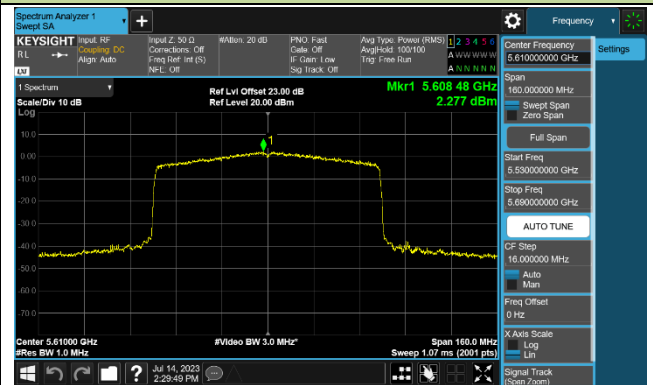

## 802.11ax-HE80 Power Spectral Density - Ant 0

Channel 42 (5210MHz)

Channel 58 (5290MHz)

Channel 106 (5530MHz)

Channel 122 (5610MHz)

Channel 138 (5690MHz)

Channel 155 (5775MHz)

## 802.11ax-HE160 Power Spectral Density - Ant 0

Channel 50 (5250MHz)

Channel 114 (5570MHz)