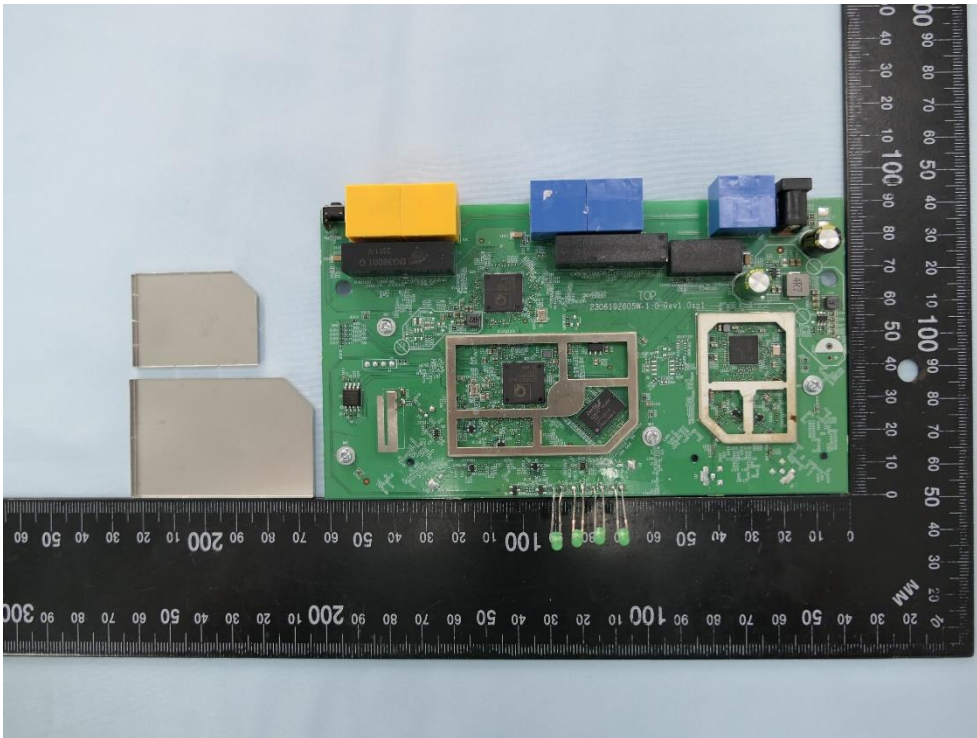

**Product: Omada AC1350
Gigabit VPN Router**

Brand Name: tp-link

Model Number: ER605W

Internal Photograph

(1) EUT Photo

(2) EUT Photo

(3) EUT Photo

(4) EUT Photo

(5) EUT Photo

(6) EUT Photo

(7) EUT Photo

(8) EUT Photo

(9) EUT Photo

(10) EUT Photo

(11) EUT Photo

(12) EUT Photo