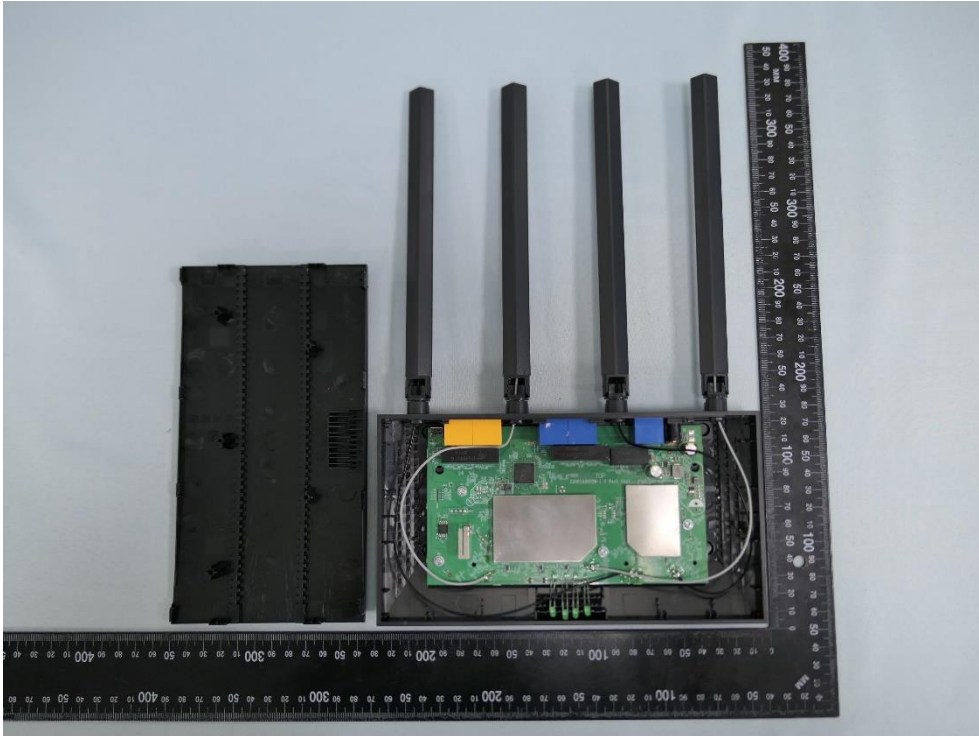

**Product: Omada AC1350
Gigabit VPN Router**

Brand Name: tp-link

Model Number: ER605W

Internal Photograph

(1) EUT Photo

(2) EUT Photo

(3) EUT Photo

(4) EUT Photo

(5) EUT Photo

(6) EUT Photo

(7) EUT Photo

(8) EUT Photo

(9) EUT Photo

(10) EUT Photo

(11) EUT Photo

(12) EUT Photo