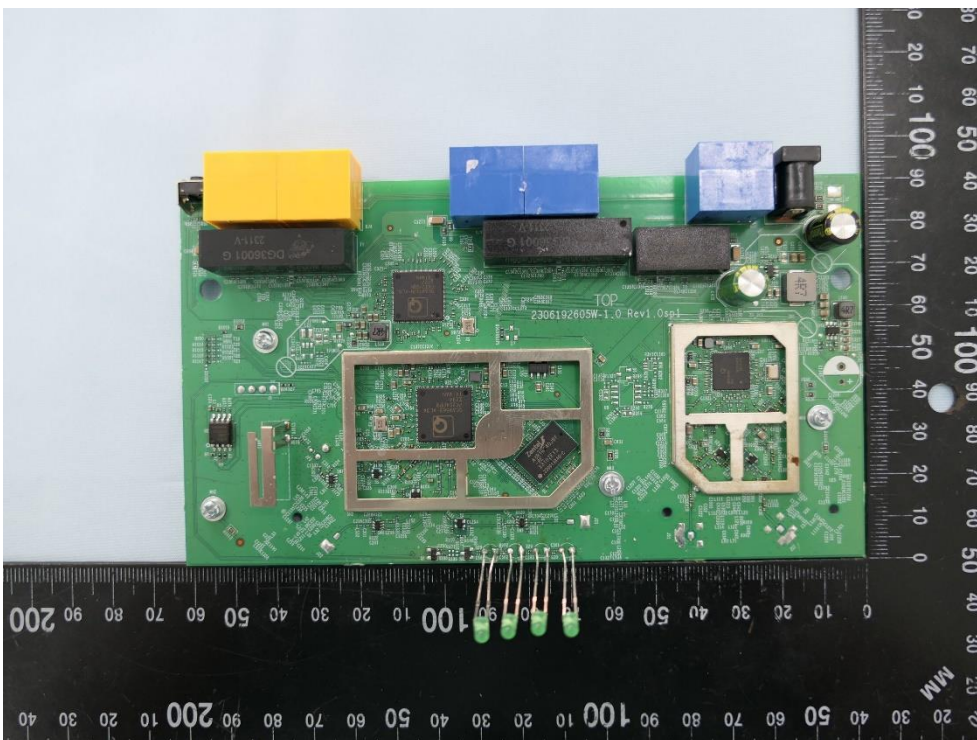

**Product: Omada AC1350
Gigabit VPN Router**

Brand Name: tp-link

Model Number: ER605W

Internal Photograph

(1) EUT Photo

(2) EUT Photo

(3) EUT Photo

(4) EUT Photo

(5) EUT Photo

(6) EUT Photo

(7) EUT Photo

(8) EUT Photo

(9) EUT Photo

(10) EUT Photo

(11) EUT Photo

(12) EUT Photo