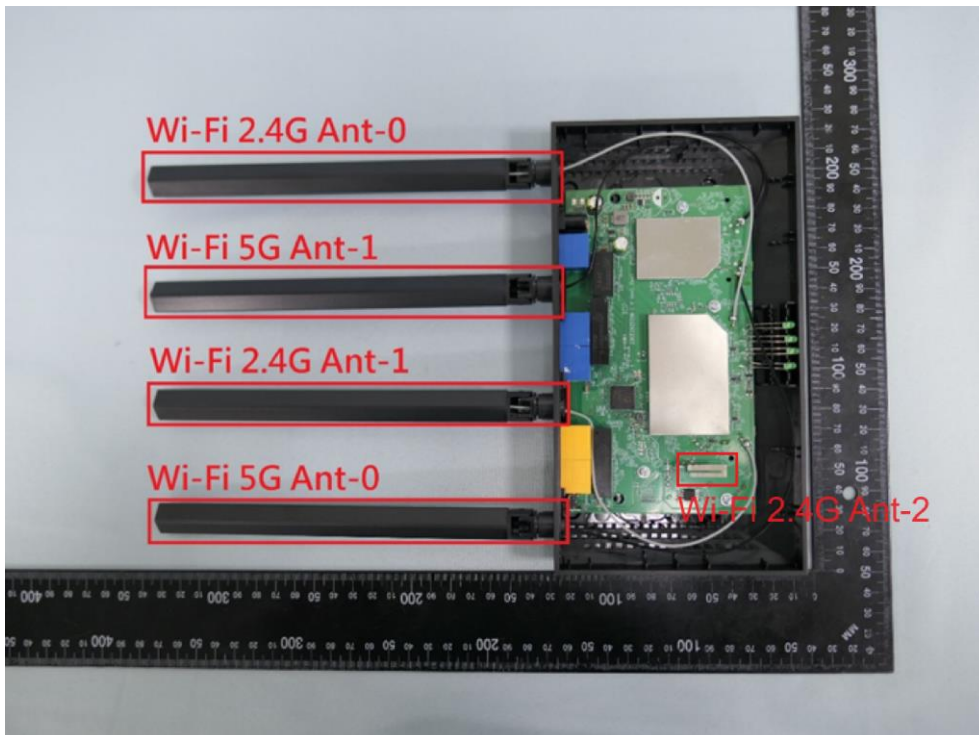

**Product: Omada AC1350
Gigabit VPN Router**

Brand Name: tp-link

Model Number: ER605W

Internal Photograph

(1) EUT Photo

(2) EUT Photo

(3) EUT Photo

(4) EUT Photo

(5) EUT Photo

(6) EUT Photo

(7) EUT Photo

(8) EUT Photo

(9) EUT Photo

(10) EUT Photo

(11) EUT Photo

(12) EUT Photo