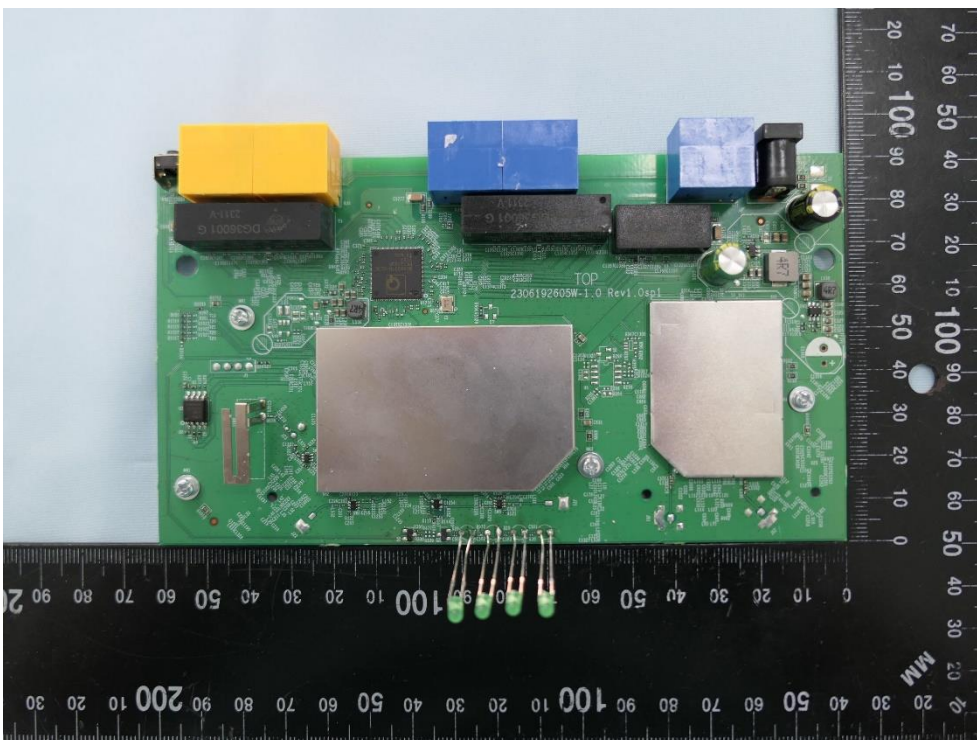

**Product: Omada AC1350
Gigabit VPN Router**

Brand Name: tp-link

Model Number: ER605W

Internal Photograph

(1) EUT Photo

(2) EUT Photo

(3) EUT Photo

(4) EUT Photo

(5) EUT Photo

(6) EUT Photo

(7) EUT Photo

(8) EUT Photo

(9) EUT Photo

(10) EUT Photo

(11) EUT Photo

(12) EUT Photo