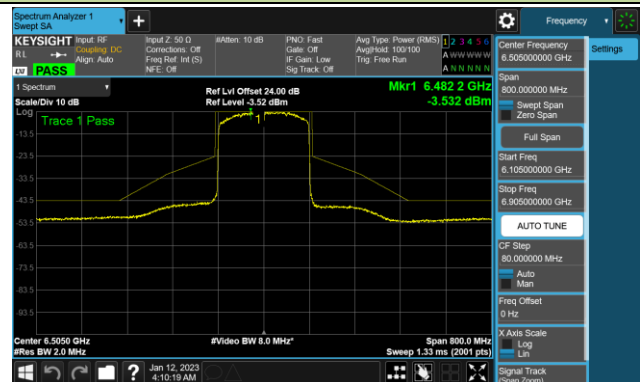

802.11ax-HE80 - Ant 3 (Nss = 4)

Channel 199 (6945MHz)

Channel 215 (7025MHz)

802.11ax-HE160 - Ant 3 (Nss = 4)

Channel 47 (6185MHz)

Channel 79 (6345MHz)

Channel 111 (6505MHz)

Channel 143 (6665MHz)

Channel 175 (6825MHz)

Channel 175 (6985MHz)

802.11ax-HE20 - Ant 4 (Nss = 4)

Channel 33 (6115MHz)

Channel 65 (6275MHz)

Channel 93 (6415MHz)

Channel 97 (6435MHz)

Channel 105 (6475MHz)