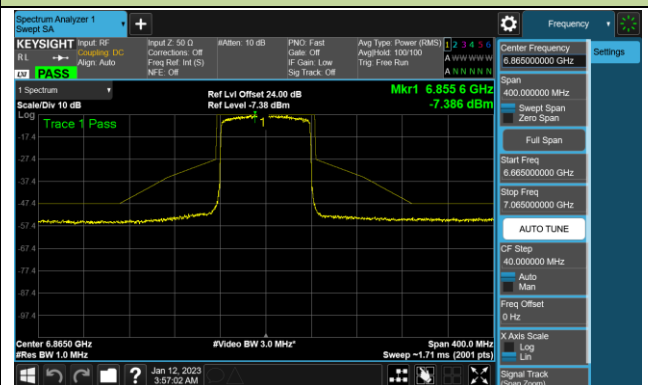

Channel 39 (6145MHz)

Channel 55 (6225MHz)

Channel 87 (6385MHz)

Channel 103 (6465MHz)

Channel 119 (6545MHz)

Channel 135 (6625MHz)

Channel 151 (6705MHz)

Channel 183 (6865MHz)

802.11ax-HE80 - Ant 3 (Nss = 4)

Channel 199 (6945MHz)

Channel 215 (7025MHz)

802.11ax-HE160 - Ant 3 (Nss = 4)

Channel 47 (6185MHz)

Channel 79 (6345MHz)

Channel 111 (6505MHz)

Channel 143 (6665MHz)