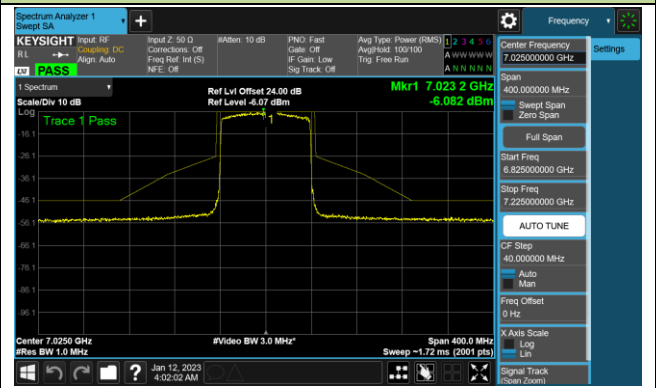

Channel 147 (6685MHz)

802.11ax-HE40 - Ant 3 (Nss = 4)

Channel 179 (6845MHz)

Channel 187 (6885MHz)

Channel 195 (6925MHz)

Channel 211 (7005MHz)

Channel 227 (7085MHz)

802.11ax-HE80 - Ant 3 (Nss = 4)

Channel 39 (6145MHz)

Channel 55 (6225MHz)

Channel 87 (6385MHz)

Channel 103 (6465MHz)

Channel 119 (6545MHz)

Channel 135 (6625MHz)

Channel 151 (6705MHz)

Channel 183 (6865MHz)

802.11ax-HE80 - Ant 3 (Nss = 4)

Channel 199 (6945MHz)

Channel 215 (7025MHz)

802.11ax-HE160 - Ant 3 (Nss = 4)

Channel 47 (6185MHz)

Channel 79 (6345MHz)

Channel 111 (6505MHz)

Channel 143 (6665MHz)