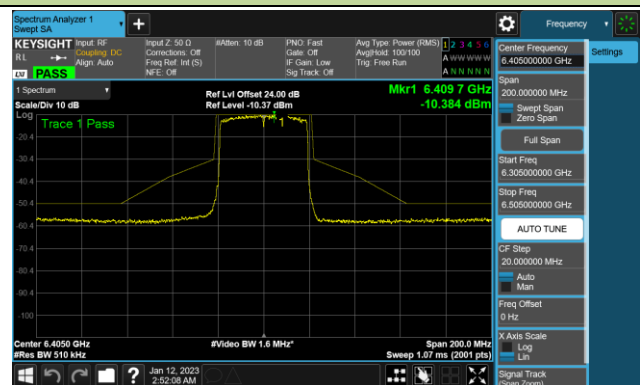

802.11ax-HE40 - Ant 3 (Nss = 4)

Channel 35 (6125MHz)

Channel 67 (6285MHz)

Channel 91 (6405MHz)

Channel 99 (6445MHz)

Channel 107 (6485MHz)

Channel 115 (6525MHz)

Channel 123 (6565MHz)

Channel 147 (6685MHz)

802.11ax-HE40 - Ant 3 (Nss = 4)

Channel 179 (6845MHz)

Channel 187 (6885MHz)

Channel 195 (6925MHz)

Channel 211 (7005MHz)

Channel 227 (7085MHz)

802.11ax-HE80 - Ant 3 (Nss = 4)