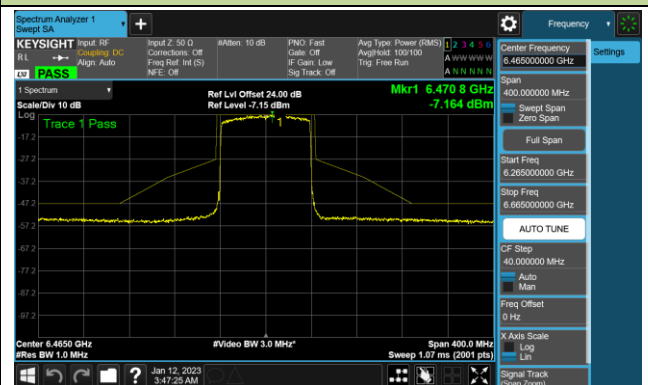

Channel 39 (6145MHz)

Channel 55 (6225MHz)

Channel 87 (6385MHz)

Channel 103 (6465MHz)

Channel 119 (6545MHz)

Channel 135 (6625MHz)

Channel 151 (6705MHz)

Channel 183 (6865MHz)

802.11ax-HE80 - Ant 3 (Nss = 4)

Channel 199 (6945MHz)

Channel 215 (7025MHz)

802.11ax-HE160 - Ant 3 (Nss = 4)

Channel 47 (6185MHz)

Channel 79 (6345MHz)

Channel 111 (6505MHz)

Channel 143 (6665MHz)