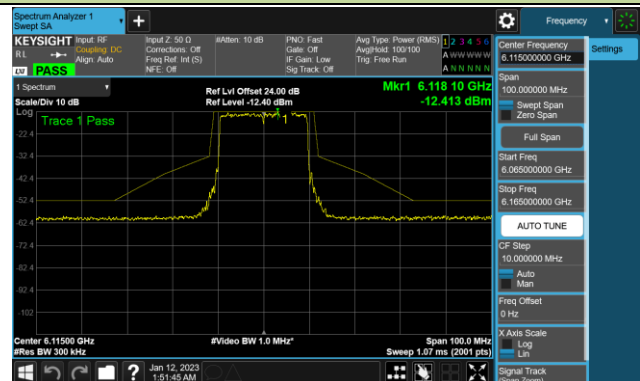

Channel 175 (6825MHz)

Channel 175 (6985MHz)

802.11ax-HE20 - Ant 4 (Nss = 4)

Channel 33 (6115MHz)

Channel 65 (6275MHz)

Channel 93 (6415MHz)

Channel 97 (6435MHz)

Channel 105 (6475MHz)

Channel 113 (6515MHz)

Channel 117 (6535MHz)

Channel 153 (6715MHz)

802.11ax-HE20 - Ant 4 (Nss = 4)

Channel 181 (6855MHz)

Channel 185 (6875MHz)

Channel 189 (6895MHz)

Channel 213 (7015MHz)