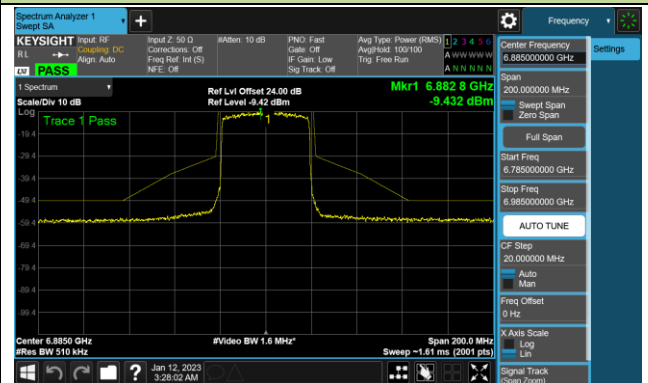

Channel 147 (6685MHz)

802.11ax-HE40 - Ant 3 (Nss = 4)

Channel 179 (6845MHz)

Channel 187 (6885MHz)

Channel 195 (6925MHz)

Channel 211 (7005MHz)

Channel 227 (7085MHz)

802.11ax-HE80 - Ant 3 (Nss = 4)