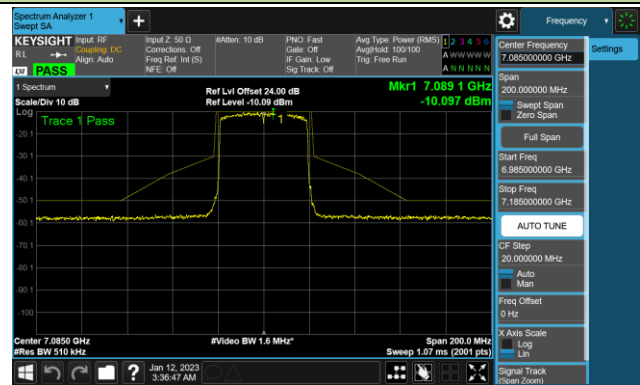

802.11ax-HE40 - Ant 2 (Nss = 4)

Channel 179 (6845MHz)

Channel 187 (6885MHz)

Channel 195 (6925MHz)

Channel 211 (7005MHz)

Channel 227 (7085MHz)

802.11ax-HE80 - Ant 2 (Nss = 4)

Channel 39 (6145MHz)

Channel 55 (6225MHz)

Channel 87 (6385MHz)

Channel 103 (6465MHz)

Channel 119 (6545MHz)

Channel 135 (6625MHz)

Channel 151 (6705MHz)

Channel 183 (6865MHz)

802.11ax-HE80 - Ant 2 (Nss = 4)