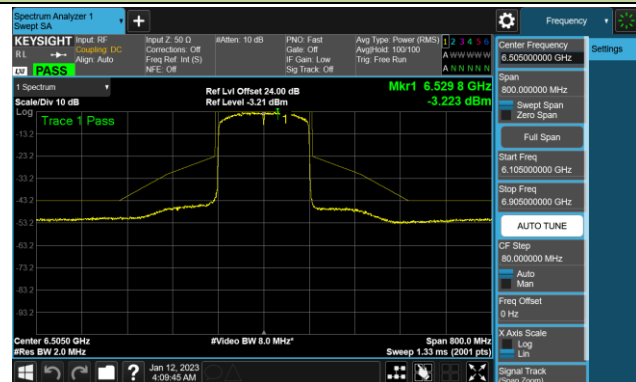

Channel 55 (6225MHz)

Channel 87 (6385MHz)

Channel 103 (6465MHz)

Channel 119 (6545MHz)

Channel 135 (6625MHz)

Channel 151 (6705MHz)

Channel 183 (6865MHz)

802.11ax-HE80 - Ant 2 (Nss = 4)

Channel 199 (6945MHz)

Channel 215 (7025MHz)

802.11ax-HE160 - Ant 2 (Nss = 4)

Channel 47 (6185MHz)

Channel 79 (6345MHz)

Channel 111 (6505MHz)

Channel 143 (6665MHz)

Channel 175 (6825MHz)

Channel 207 (6985MHz)

802.11ax-HE20 - Ant 3 (Nss = 4)

Channel 33 (6115MHz)

Channel 65 (6275MHz)

Channel 93 (6415MHz)

Channel 97 (6435MHz)

Channel 105 (6475MHz)

Channel 113 (6515MHz)