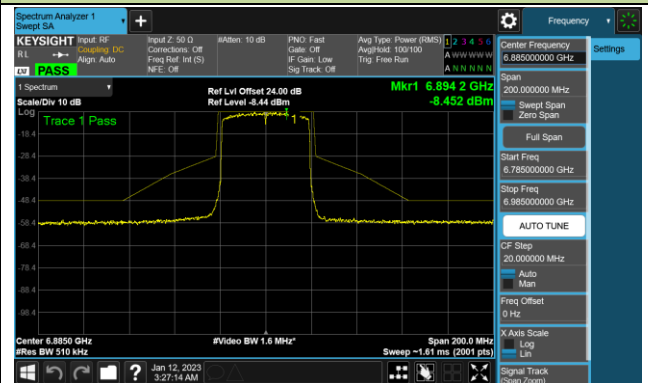

802.11ax-HE40 - Ant 2 (Nss = 4)

Channel 179 (6845MHz)

Channel 187 (6885MHz)

Channel 195 (6925MHz)

Channel 211 (7005MHz)

Channel 227 (7085MHz)

802.11ax-HE80 - Ant 2 (Nss = 4)

Channel 39 (6145MHz)

Channel 55 (6225MHz)

Channel 87 (6385MHz)

Channel 103 (6465MHz)

Channel 119 (6545MHz)

Channel 135 (6625MHz)

Channel 151 (6705MHz)

Channel 183 (6865MHz)

802.11ax-HE80 - Ant 2 (Nss = 4)