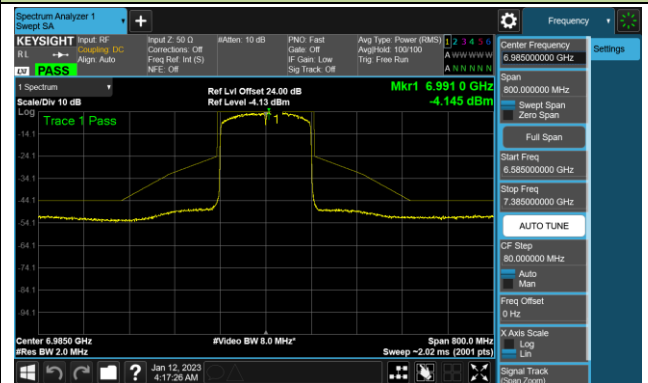

Channel 199 (6945MHz)

Channel 215 (7025MHz)

802.11ax-HE160 - Ant 2 (Nss = 4)

Channel 47 (6185MHz)

Channel 79 (6345MHz)

Channel 111 (6505MHz)

Channel 143 (6665MHz)

Channel 175 (6825MHz)

Channel 207 (6985MHz)

802.11ax-HE20 - Ant 3 (Nss = 4)

Channel 33 (6115MHz)

Channel 65 (6275MHz)

Channel 93 (6415MHz)

Channel 97 (6435MHz)

Channel 105 (6475MHz)

Channel 113 (6515MHz)