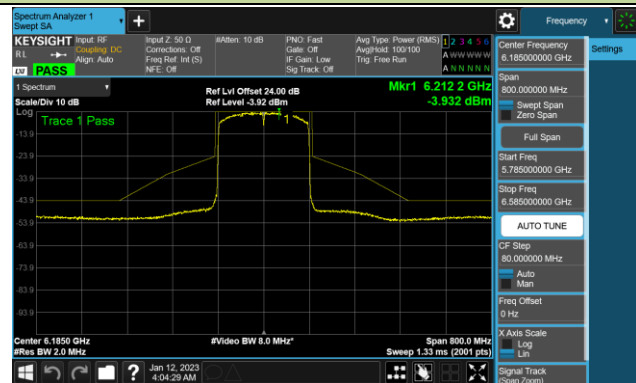

Channel 55 (6225MHz)

Channel 87 (6385MHz)

Channel 103 (6465MHz)

Channel 119 (6545MHz)

Channel 135 (6625MHz)

Channel 151 (6705MHz)

Channel 183 (6865MHz)

802.11ax-HE80 - Ant 2 (Nss = 4)

Channel 199 (6945MHz)

Channel 215 (7025MHz)

802.11ax-HE160 - Ant 2 (Nss = 4)

Channel 47 (6185MHz)

Channel 79 (6345MHz)

Channel 111 (6505MHz)

Channel 143 (6665MHz)

Channel 175 (6825MHz)