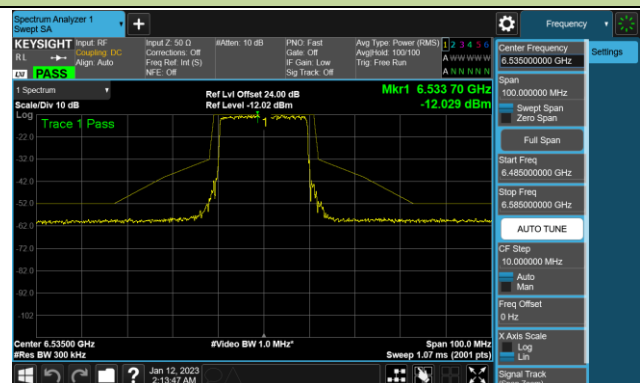

Channel 175 (6825MHz)

Channel 175 (6985MHz)

802.11ax-HE20 - Ant 4 (Nss = 4)

Channel 33 (6115MHz)

Channel 65 (6275MHz)

Channel 93 (6415MHz)

Channel 97 (6435MHz)

Channel 105 (6475MHz)

Channel 113 (6515MHz)

Channel 117 (6535MHz)

Channel 153 (6715MHz)

802.11ax-HE20 - Ant 4 (Nss = 4)

Channel 181 (6855MHz)

Channel 185 (6875MHz)

Channel 189 (6895MHz)

Channel 213 (7015MHz)