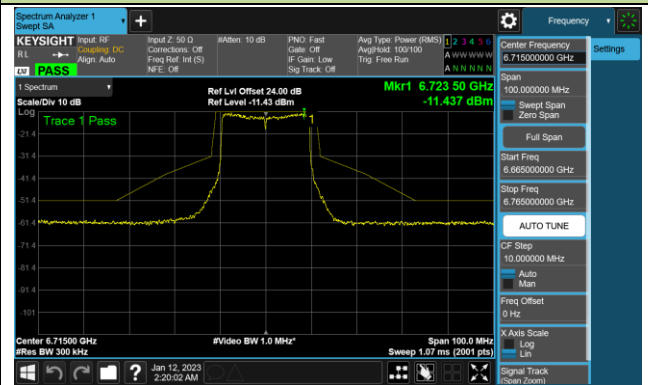

Channel 207 (6985MHz)

802.11ax-HE20 - Ant 3 (Nss = 4)

Channel 33 (6115MHz)

Channel 65 (6275MHz)

Channel 93 (6415MHz)

Channel 97 (6435MHz)

Channel 105 (6475MHz)

Channel 113 (6515MHz)

Channel 117 (6535MHz)

Channel 153 (6715MHz)

802.11ax-HE20 - Ant 3 (Nss = 4)

Channel 181 (6855MHz)

Channel 185 (6875MHz)

Channel 189 (6895MHz)

Channel 213 (7015MHz)

Channel 229 (7095MHz)