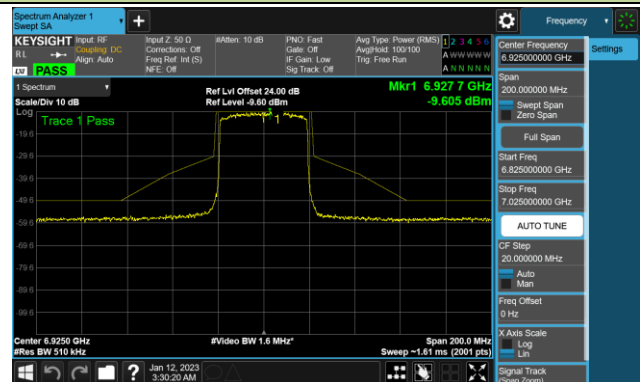

Channel 147 (6685MHz)

802.11ax-HE40 - Ant 3 (Nss = 4)

Channel 179 (6845MHz)

Channel 187 (6885MHz)

Channel 195 (6925MHz)

Channel 211 (7005MHz)

Channel 227 (7085MHz)

802.11ax-HE80 - Ant 3 (Nss = 4)