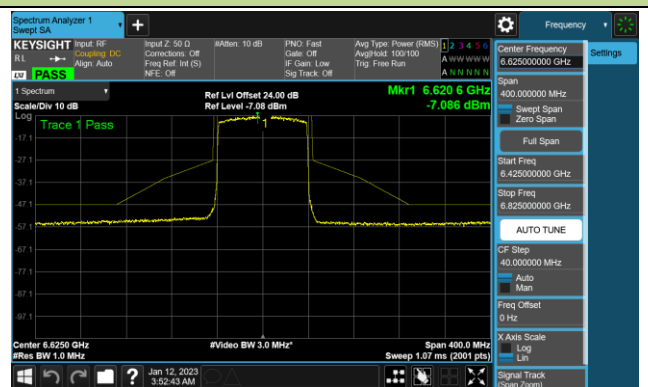

Channel 55 (6225MHz)

Channel 87 (6385MHz)

Channel 103 (6465MHz)

Channel 119 (6545MHz)

Channel 135 (6625MHz)

Channel 151 (6705MHz)

Channel 183 (6865MHz)

802.11ax-HE80 - Ant 2 (Nss = 4)

Channel 199 (6945MHz)

Channel 215 (7025MHz)

802.11ax-HE160 - Ant 2 (Nss = 4)

Channel 47 (6185MHz)

Channel 79 (6345MHz)

Channel 111 (6505MHz)

Channel 143 (6665MHz)

Channel 175 (6825MHz)