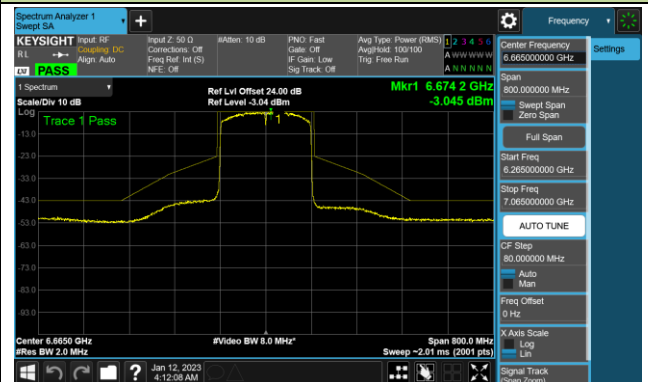

802.11ax-HE80 - Ant 3 (Nss = 4)

Channel 199 (6945MHz)

Channel 215 (7025MHz)

802.11ax-HE160 - Ant 3 (Nss = 4)

Channel 47 (6185MHz)

Channel 79 (6345MHz)

Channel 111 (6505MHz)

Channel 143 (6665MHz)

Channel 175 (6825MHz)

Channel 175 (6985MHz)

802.11ax-HE20 - Ant 4 (Nss = 4)

Channel 33 (6115MHz)

Channel 65 (6275MHz)

Channel 93 (6415MHz)

Channel 97 (6435MHz)

Channel 105 (6475MHz)