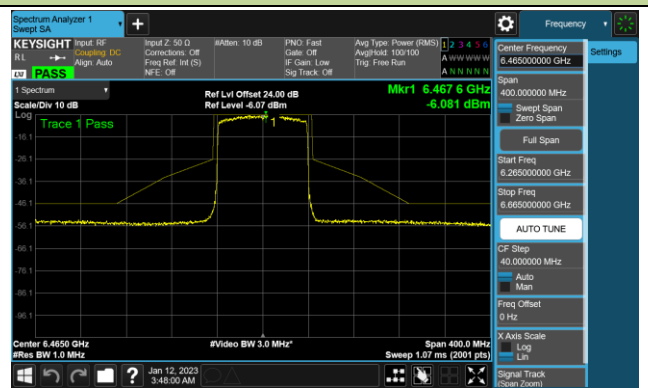

802.11ax-HE40 - Ant 2 (Nss = 4)

Channel 179 (6845MHz)

Channel 187 (6885MHz)

Channel 195 (6925MHz)

Channel 211 (7005MHz)

Channel 227 (7085MHz)

802.11ax-HE80 - Ant 2 (Nss = 4)

Channel 39 (6145MHz)

Channel 55 (6225MHz)

Channel 87 (6385MHz)

Channel 103 (6465MHz)

Channel 119 (6545MHz)

Channel 135 (6625MHz)

Channel 151 (6705MHz)

Channel 183 (6865MHz)

802.11ax-HE80 - Ant 2 (Nss = 4)