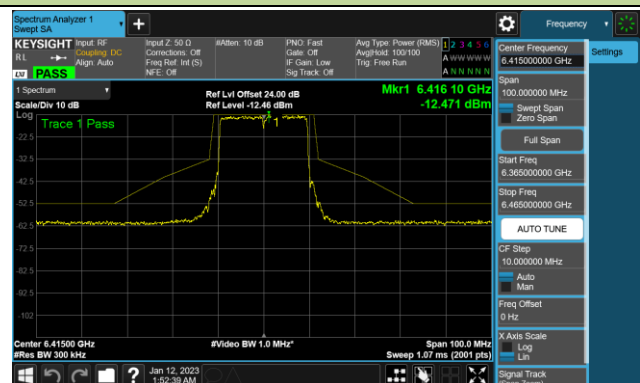

802.11ax-HE80 - Ant 3 (Nss = 4)

Channel 199 (6945MHz)

Channel 215 (7025MHz)

802.11ax-HE160 - Ant 3 (Nss = 4)

Channel 47 (6185MHz)

Channel 79 (6345MHz)

Channel 111 (6505MHz)

Channel 143 (6665MHz)

Channel 175 (6825MHz)

Channel 175 (6985MHz)

802.11ax-HE20 - Ant 4 (Nss = 4)

Channel 33 (6115MHz)

Channel 65 (6275MHz)

Channel 93 (6415MHz)

Channel 97 (6435MHz)

Channel 105 (6475MHz)

Channel 113 (6515MHz)

Channel 117 (6535MHz)

Channel 153 (6715MHz)

802.11ax-HE20 - Ant 4 (Nss = 4)

Channel 181 (6855MHz)

Channel 185 (6875MHz)

Channel 189 (6895MHz)

Channel 213 (7015MHz)