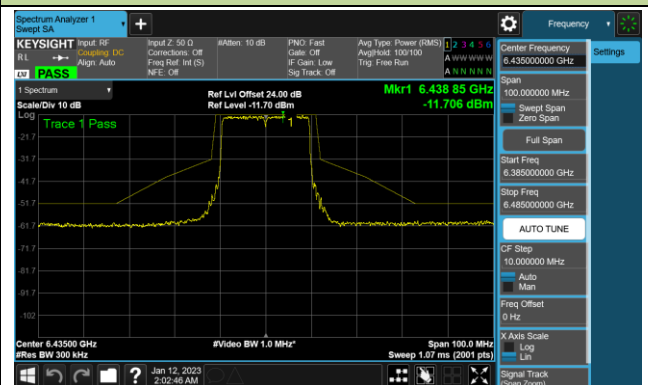

Channel 207 (6985MHz)

802.11ax-HE20 - Ant 3 (Nss = 4)

Channel 33 (6115MHz)

Channel 65 (6275MHz)

Channel 93 (6415MHz)

Channel 97 (6435MHz)

Channel 105 (6475MHz)

Channel 113 (6515MHz)

Channel 117 (6535MHz)

Channel 153 (6715MHz)

802.11ax-HE20 - Ant 3 (Nss = 4)

Channel 181 (6855MHz)

Channel 185 (6875MHz)

Channel 189 (6895MHz)

Channel 213 (7015MHz)

Channel 229 (7095MHz)