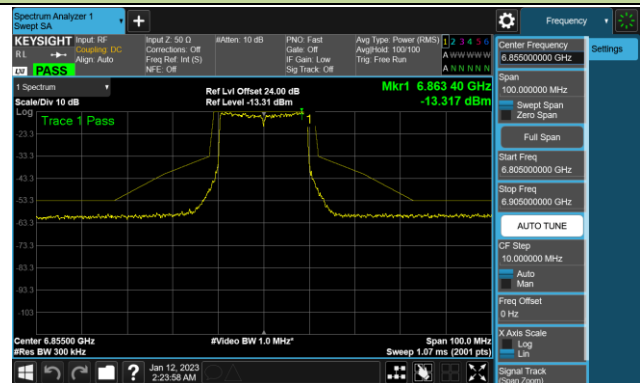

Channel 117 (6535MHz)

Channel 153 (6715MHz)

802.11ax-HE20 - Ant 3 (Nss = 4)

Channel 181 (6855MHz)

Channel 185 (6875MHz)

Channel 189 (6895MHz)

Channel 213 (7015MHz)

Channel 229 (7095MHz)