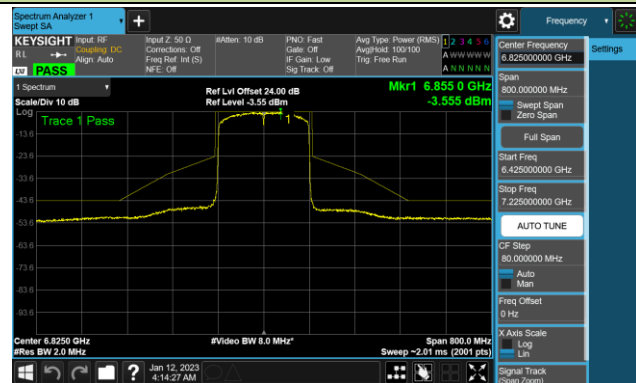

Channel 55 (6225MHz)

Channel 87 (6385MHz)

Channel 103 (6465MHz)

Channel 119 (6545MHz)

Channel 135 (6625MHz)

Channel 151 (6705MHz)

Channel 183 (6865MHz)

802.11ax-HE80 - Ant 2 (Nss = 4)

Channel 199 (6945MHz)

Channel 215 (7025MHz)

802.11ax-HE160 - Ant 2 (Nss = 4)

Channel 47 (6185MHz)

Channel 79 (6345MHz)

Channel 111 (6505MHz)

Channel 143 (6665MHz)

Channel 175 (6825MHz)

Channel 207 (6985MHz)

802.11ax-HE20 - Ant 3 (Nss = 4)

Channel 33 (6115MHz)

Channel 65 (6275MHz)

Channel 93 (6415MHz)

Channel 97 (6435MHz)

Channel 105 (6475MHz)

Channel 113 (6515MHz)