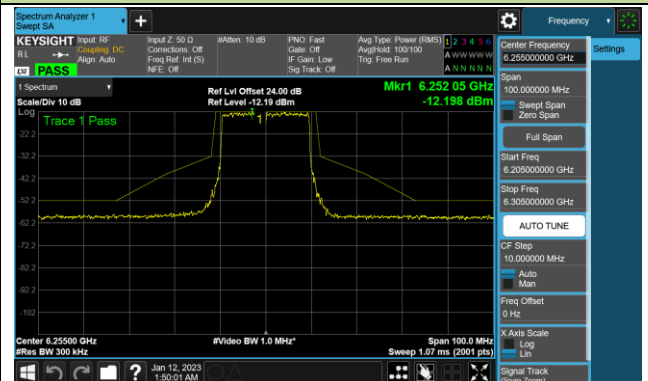

Channel 175 (6825MHz)

Channel 175 (6985MHz)

802.11ax-HE20 - Ant 4 (Nss = 4)

Channel 33 (6115MHz)

Channel 65 (6275MHz)

Channel 93 (6415MHz)

Channel 97 (6435MHz)

Channel 105 (6475MHz)

Channel 113 (6515MHz)

Channel 117 (6535MHz)

Channel 153 (6715MHz)

802.11ax-HE20 - Ant 4 (Nss = 4)

Channel 181 (6855MHz)

Channel 185 (6875MHz)

Channel 189 (6895MHz)

Channel 213 (7015MHz)