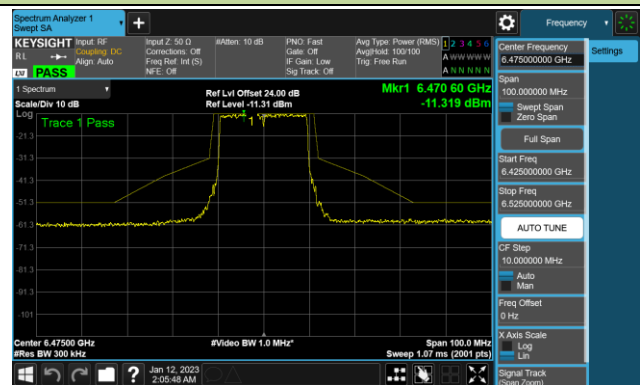

Channel 207 (6985MHz)

802.11ax-HE20 - Ant 3 (Nss = 4)

Channel 33 (6115MHz)

Channel 65 (6275MHz)

Channel 93 (6415MHz)

Channel 97 (6435MHz)

Channel 105 (6475MHz)

Channel 113 (6515MHz)

Channel 117 (6535MHz)

Channel 153 (6715MHz)

802.11ax-HE20 - Ant 3 (Nss = 4)

Channel 181 (6855MHz)

Channel 185 (6875MHz)

Channel 189 (6895MHz)

Channel 213 (7015MHz)

Channel 229 (7095MHz)