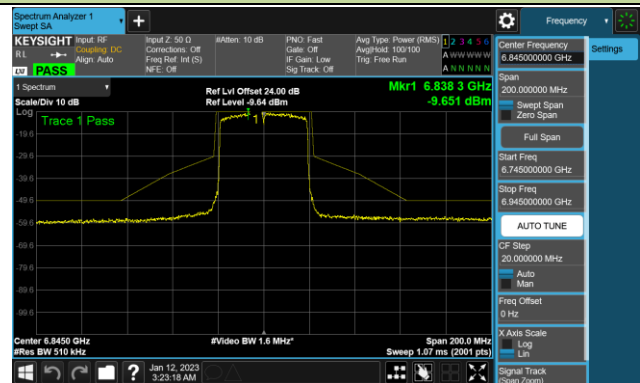

802.11ax-HE40 - Ant 3 (Nss = 4)

Channel 35 (6125MHz)

Channel 67 (6285MHz)

Channel 91 (6405MHz)

Channel 99 (6445MHz)

Channel 107 (6485MHz)

Channel 115 (6525MHz)

Channel 123 (6565MHz)

Channel 147 (6685MHz)

802.11ax-HE40 - Ant 3 (Nss = 4)

Channel 179 (6845MHz)

Channel 187 (6885MHz)

Channel 195 (6925MHz)

Channel 211 (7005MHz)

Channel 227 (7085MHz)

802.11ax-HE80 - Ant 3 (Nss = 4)