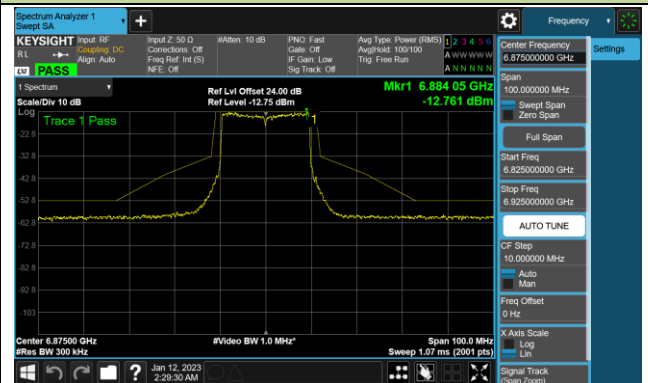

Channel 117 (6535MHz)

Channel 153 (6715MHz)

802.11ax-HE20 - Ant 3 (Nss = 4)

Channel 181 (6855MHz)

Channel 185 (6875MHz)

Channel 189 (6895MHz)

Channel 213 (7015MHz)

Channel 229 (7095MHz)