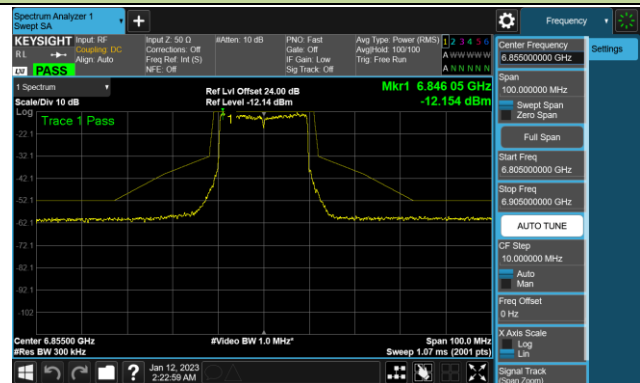

Channel 113 (6515MHz)

Channel 117 (6535MHz)

Channel 153 (6715MHz)

802.11ax-HE20 - Ant 4 (Nss = 4)

Channel 181 (6855MHz)

Channel 185 (6875MHz)

Channel 189 (6895MHz)

Channel 213 (7015MHz)

Channel 229 (7095MHz)