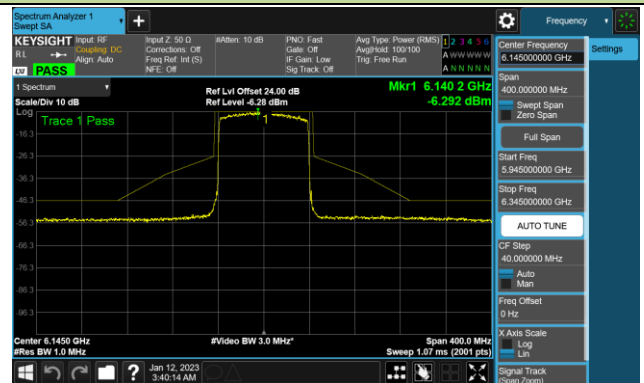

802.11ax-HE80 - Ant 3 (Nss = 4)

Channel 39 (6145MHz)