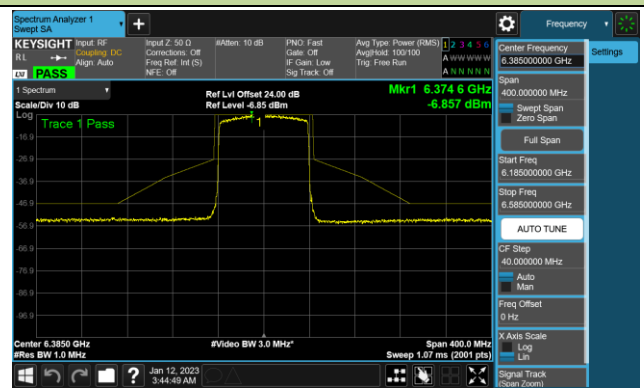

802.11ax-HE40 - Ant 2 (Nss = 4)

Channel 179 (6845MHz)

Channel 187 (6885MHz)

Channel 195 (6925MHz)

Channel 211 (7005MHz)

Channel 227 (7085MHz)

802.11ax-HE80 - Ant 2 (Nss = 4)

Channel 39 (6145MHz)

Channel 55 (6225MHz)

Channel 87 (6385MHz)

Channel 103 (6465MHz)

Channel 119 (6545MHz)

Channel 135 (6625MHz)

Channel 151 (6705MHz)

Channel 183 (6865MHz)

802.11ax-HE80 - Ant 2 (Nss = 4)