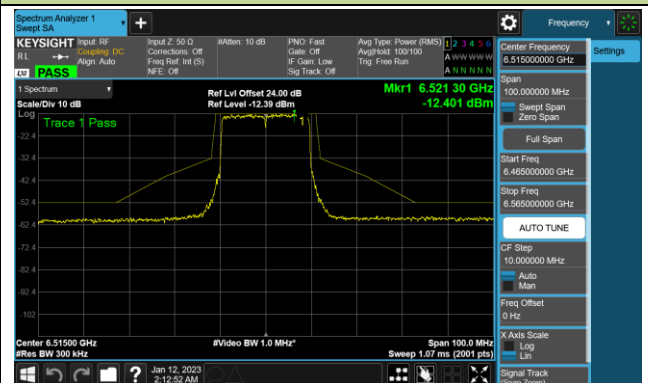

Channel 175 (6825MHz)

Channel 175 (6985MHz)

802.11ax-HE20 - Ant 4 (Nss = 4)

Channel 33 (6115MHz)

Channel 65 (6275MHz)

Channel 93 (6415MHz)

Channel 97 (6435MHz)

Channel 105 (6475MHz)

Channel 113 (6515MHz)

Channel 117 (6535MHz)

Channel 153 (6715MHz)

802.11ax-HE20 - Ant 4 (Nss = 4)

Channel 181 (6855MHz)

Channel 185 (6875MHz)

Channel 189 (6895MHz)

Channel 213 (7015MHz)