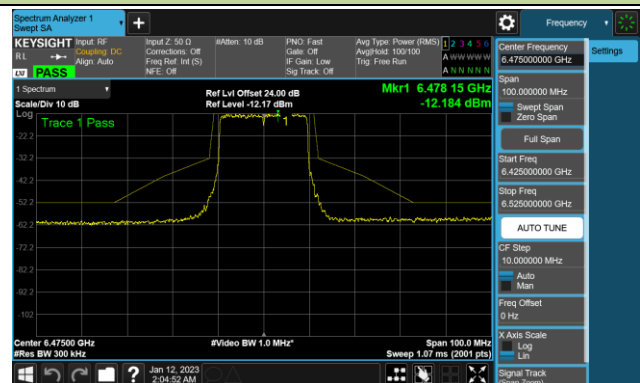

Channel 175 (6825MHz)

Channel 175 (6985MHz)

802.11ax-HE20 - Ant 4 (Nss = 4)

Channel 33 (6115MHz)

Channel 65 (6275MHz)

Channel 93 (6415MHz)

Channel 97 (6435MHz)

Channel 105 (6475MHz)

Channel 113 (6515MHz)

Channel 117 (6535MHz)

Channel 153 (6715MHz)

802.11ax-HE20 - Ant 4 (Nss = 4)

Channel 181 (6855MHz)

Channel 185 (6875MHz)

Channel 189 (6895MHz)

Channel 213 (7015MHz)