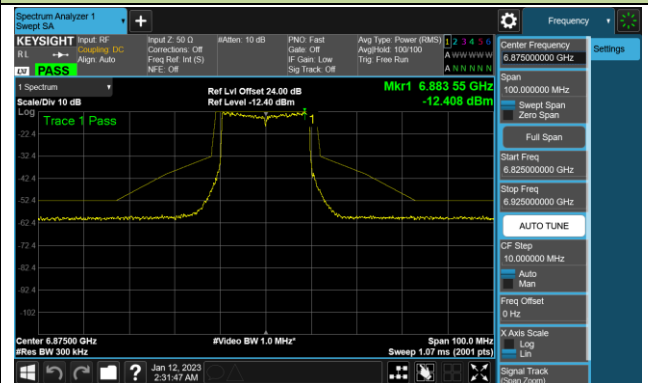

Channel 113 (6515MHz)

Channel 117 (6535MHz)

Channel 153 (6715MHz)

802.11ax-HE20 - Ant 4 (Nss = 4)

Channel 181 (6855MHz)

Channel 185 (6875MHz)

Channel 189 (6895MHz)

Channel 213 (7015MHz)

Channel 229 (7095MHz)