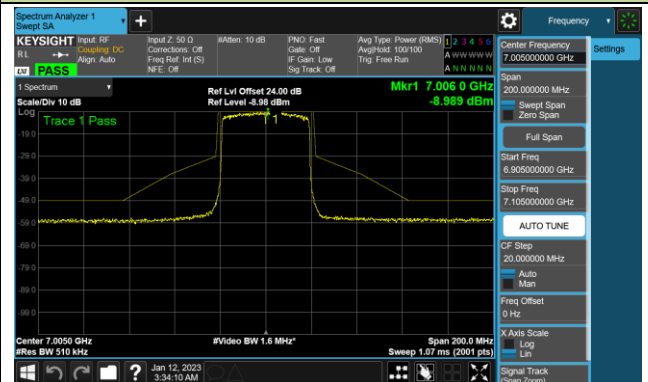

Channel 147 (6685MHz)

802.11ax-HE40 - Ant 3 (Nss = 4)

Channel 179 (6845MHz)

Channel 187 (6885MHz)

Channel 195 (6925MHz)

Channel 211 (7005MHz)

Channel 227 (7085MHz)

802.11ax-HE80 - Ant 3 (Nss = 4)