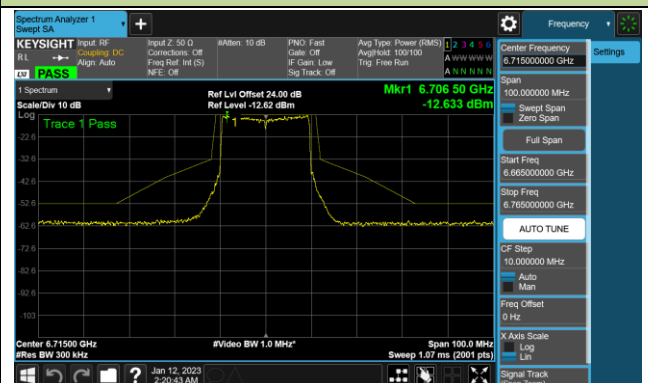

Channel 175 (6825MHz)

Channel 175 (6985MHz)

802.11ax-HE20 - Ant 4 (Nss = 4)

Channel 33 (6115MHz)

Channel 65 (6275MHz)

Channel 93 (6415MHz)

Channel 97 (6435MHz)

Channel 105 (6475MHz)

Channel 113 (6515MHz)

Channel 117 (6535MHz)

Channel 153 (6715MHz)

802.11ax-HE20 - Ant 4 (Nss = 4)

Channel 181 (6855MHz)

Channel 185 (6875MHz)

Channel 189 (6895MHz)

Channel 213 (7015MHz)