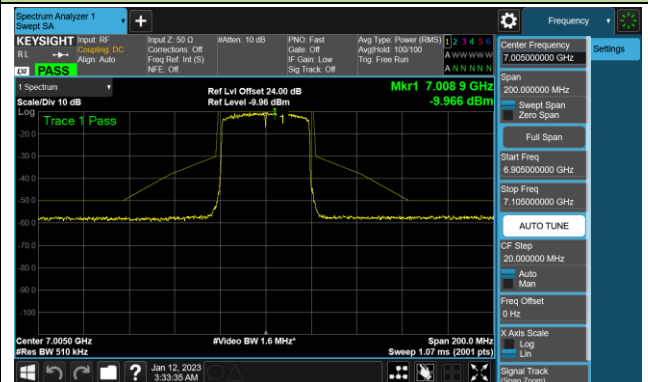

802.11ax-HE40 - Ant 2 (Nss = 4)

Channel 179 (6845MHz)

Channel 187 (6885MHz)

Channel 195 (6925MHz)

Channel 211 (7005MHz)

Channel 227 (7085MHz)

802.11ax-HE80 - Ant 2 (Nss = 4)

Channel 39 (6145MHz)

Channel 55 (6225MHz)

Channel 87 (6385MHz)

Channel 103 (6465MHz)

Channel 119 (6545MHz)

Channel 135 (6625MHz)

Channel 151 (6705MHz)

Channel 183 (6865MHz)

802.11ax-HE80 - Ant 2 (Nss = 4)