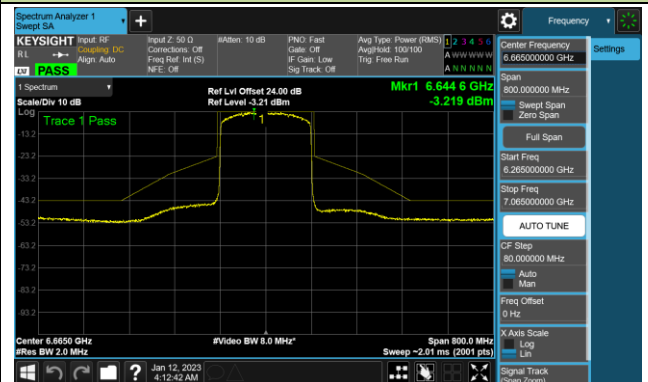

Channel 199 (6945MHz)

Channel 215 (7025MHz)

802.11ax-HE160 - Ant 2 (Nss = 4)

Channel 47 (6185MHz)

Channel 79 (6345MHz)

Channel 111 (6505MHz)

Channel 143 (6665MHz)

Channel 175 (6825MHz)

Channel 207 (6985MHz)

802.11ax-HE20 - Ant 3 (Nss = 4)

Channel 33 (6115MHz)

Channel 65 (6275MHz)

Channel 93 (6415MHz)

Channel 97 (6435MHz)

Channel 105 (6475MHz)

Channel 113 (6515MHz)