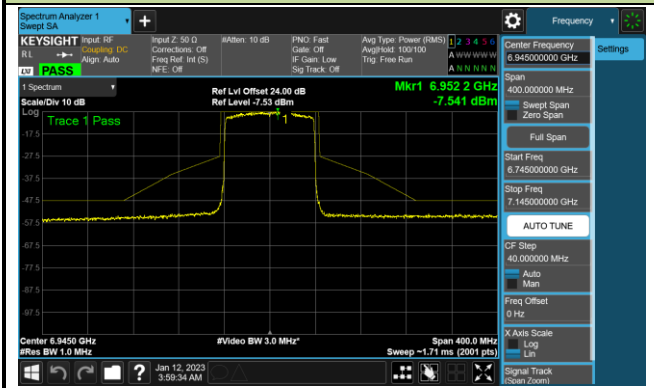

Channel 55 (6225MHz)

Channel 87 (6385MHz)

Channel 103 (6465MHz)

Channel 119 (6545MHz)

Channel 135 (6625MHz)

Channel 151 (6705MHz)

Channel 183 (6865MHz)

802.11ax-HE80 - Ant 2 (Nss = 4)

Channel 199 (6945MHz)

Channel 215 (7025MHz)

802.11ax-HE160 - Ant 2 (Nss = 4)

Channel 47 (6185MHz)

Channel 79 (6345MHz)

Channel 111 (6505MHz)

Channel 143 (6665MHz)

Channel 175 (6825MHz)