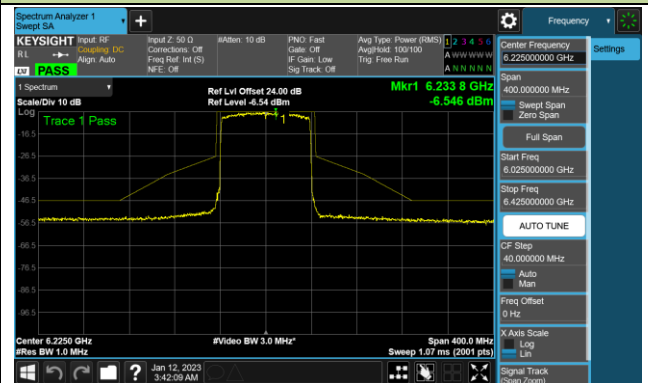

Channel 55 (6225MHz)