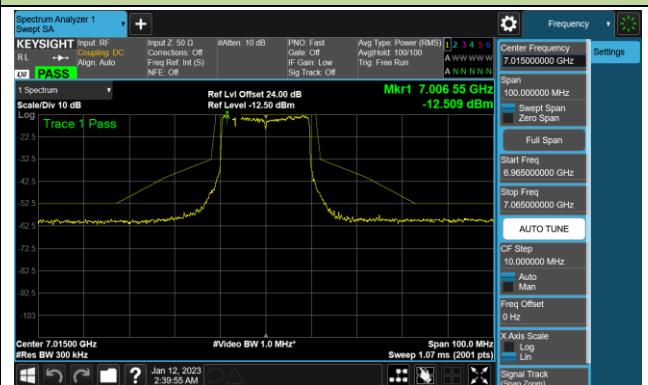

Channel 113 (6515MHz)

Channel 117 (6535MHz)

Channel 153 (6715MHz)

802.11ax-HE20 - Ant 4 (Nss = 4)

Channel 181 (6855MHz)

Channel 185 (6875MHz)

Channel 189 (6895MHz)

Channel 213 (7015MHz)

Channel 229 (7095MHz)