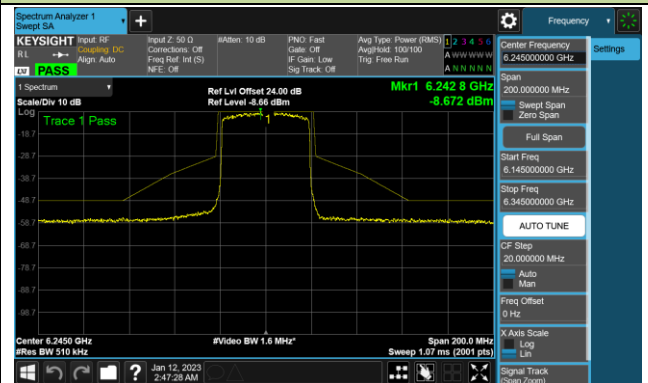

Channel 67 (6285MHz)