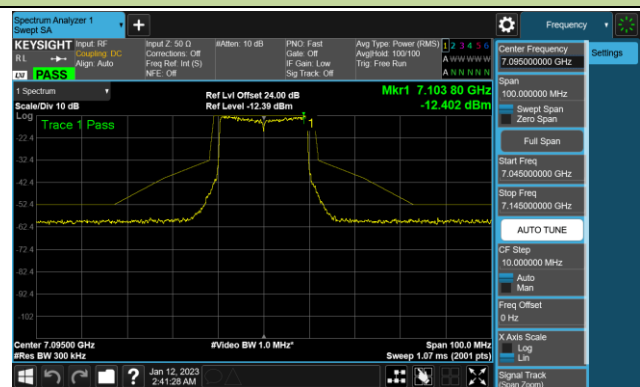

Channel 117 (6535MHz)

Channel 153 (6715MHz)

802.11ax-HE20 - Ant 3 (Nss = 4)

Channel 181 (6855MHz)

Channel 185 (6875MHz)

Channel 189 (6895MHz)

Channel 213 (7015MHz)

Channel 229 (7095MHz)