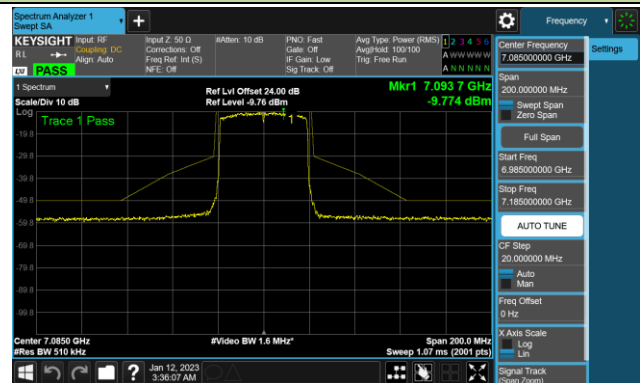

Channel 147 (6685MHz)

802.11ax-HE40 - Ant 3 (Nss = 4)

Channel 179 (6845MHz)

Channel 187 (6885MHz)

Channel 195 (6925MHz)

Channel 211 (7005MHz)

Channel 227 (7085MHz)

802.11ax-HE80 - Ant 3 (Nss = 4)