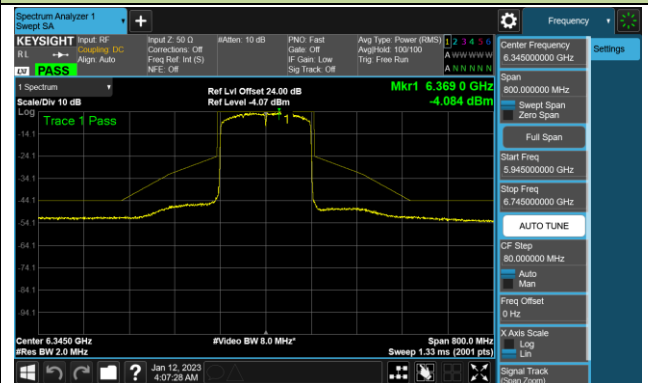

Channel 55 (6225MHz)

Channel 87 (6385MHz)

Channel 103 (6465MHz)

Channel 119 (6545MHz)

Channel 135 (6625MHz)

Channel 151 (6705MHz)

Channel 183 (6865MHz)

802.11ax-HE80 - Ant 2 (Nss = 4)

Channel 199 (6945MHz)

Channel 215 (7025MHz)

802.11ax-HE160 - Ant 2 (Nss = 4)

Channel 47 (6185MHz)

Channel 79 (6345MHz)

Channel 111 (6505MHz)

Channel 143 (6665MHz)

Channel 175 (6825MHz)

Channel 207 (6985MHz)

802.11ax-HE20 - Ant 3 (Nss = 4)

Channel 33 (6115MHz)

Channel 65 (6275MHz)

Channel 93 (6415MHz)

Channel 97 (6435MHz)

Channel 105 (6475MHz)

Channel 113 (6515MHz)