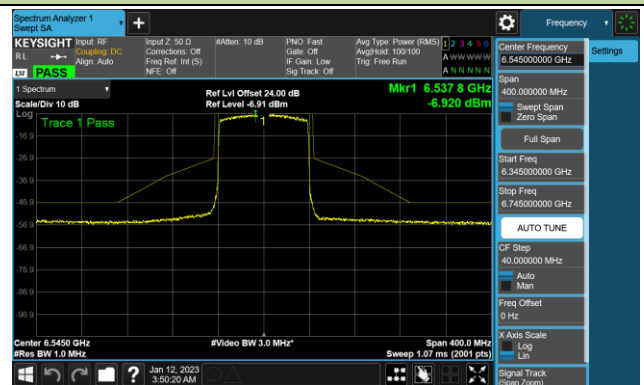

Channel 39 (6145MHz)

Channel 55 (6225MHz)

Channel 87 (6385MHz)

Channel 103 (6465MHz)

Channel 119 (6545MHz)

Channel 135 (6625MHz)

Channel 151 (6705MHz)

Channel 183 (6865MHz)

802.11ax-HE80 - Ant 3 (Nss = 4)

Channel 199 (6945MHz)

Channel 215 (7025MHz)

802.11ax-HE160 - Ant 3 (Nss = 4)

Channel 47 (6185MHz)

Channel 79 (6345MHz)

Channel 111 (6505MHz)

Channel 143 (6665MHz)