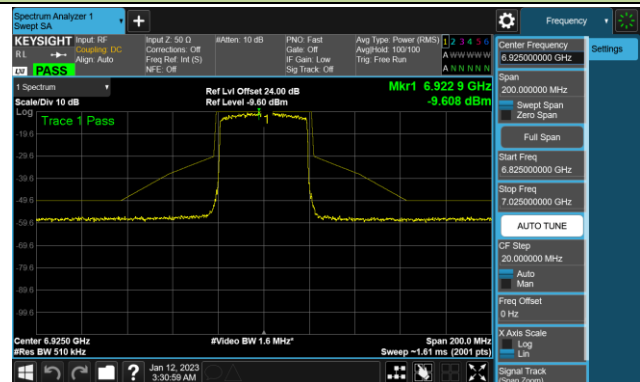

802.11ax-HE40 - Ant 2 (Nss = 4)

Channel 179 (6845MHz)

Channel 187 (6885MHz)

Channel 195 (6925MHz)

Channel 211 (7005MHz)

Channel 227 (7085MHz)

802.11ax-HE80 - Ant 2 (Nss = 4)

Channel 39 (6145MHz)

Channel 55 (6225MHz)

Channel 87 (6385MHz)

Channel 103 (6465MHz)

Channel 119 (6545MHz)

Channel 135 (6625MHz)

Channel 151 (6705MHz)

Channel 183 (6865MHz)

802.11ax-HE80 - Ant 2 (Nss = 4)