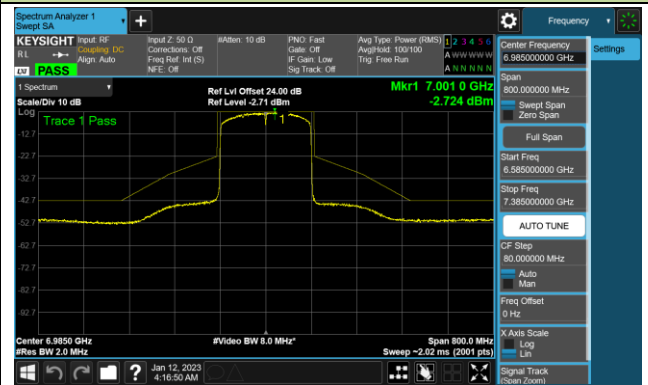

802.11ax-HE80 - Ant 3 (Nss = 4)

Channel 199 (6945MHz)

Channel 215 (7025MHz)

802.11ax-HE160 - Ant 3 (Nss = 4)

Channel 47 (6185MHz)

Channel 79 (6345MHz)

Channel 111 (6505MHz)

Channel 143 (6665MHz)

Channel 175 (6825MHz)

Channel 175 (6985MHz)

802.11ax-HE20 - Ant 4 (Nss = 4)

Channel 33 (6115MHz)

Channel 65 (6275MHz)

Channel 93 (6415MHz)

Channel 97 (6435MHz)

Channel 105 (6475MHz)