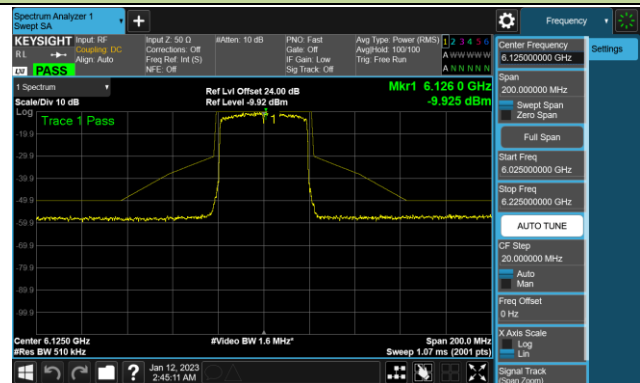

802.11ax-HE40 - Ant 3 (Nss = 4)

Channel 35 (6125MHz)