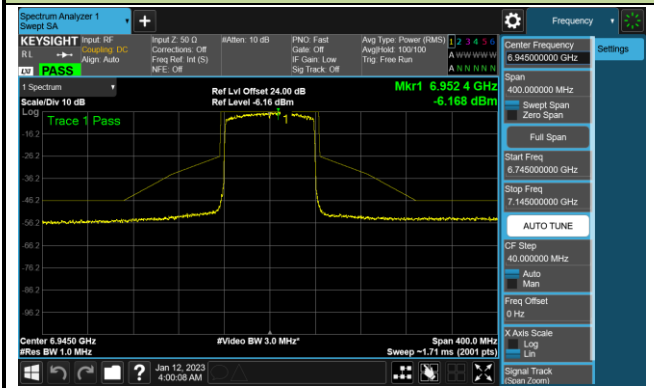

Channel 39 (6145MHz)

Channel 55 (6225MHz)

Channel 87 (6385MHz)

Channel 103 (6465MHz)

Channel 119 (6545MHz)

Channel 135 (6625MHz)

Channel 151 (6705MHz)

Channel 183 (6865MHz)

802.11ax-HE80 - Ant 3 (Nss = 4)

Channel 199 (6945MHz)

Channel 215 (7025MHz)

802.11ax-HE160 - Ant 3 (Nss = 4)

Channel 47 (6185MHz)

Channel 79 (6345MHz)

Channel 111 (6505MHz)

Channel 143 (6665MHz)