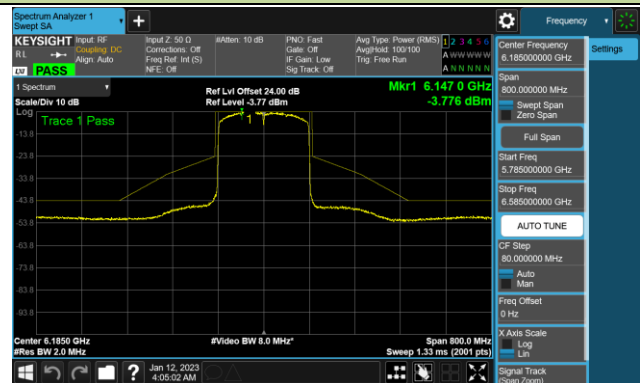

802.11ax-HE80 - Ant 3 (Nss = 4)

Channel 199 (6945MHz)

Channel 215 (7025MHz)

802.11ax-HE160 - Ant 3 (Nss = 4)

Channel 47 (6185MHz)

Channel 79 (6345MHz)

Channel 111 (6505MHz)

Channel 143 (6665MHz)

Channel 175 (6825MHz)

Channel 175 (6985MHz)

802.11ax-HE20 - Ant 4 (Nss = 4)

Channel 33 (6115MHz)

Channel 65 (6275MHz)

Channel 93 (6415MHz)

Channel 97 (6435MHz)

Channel 105 (6475MHz)