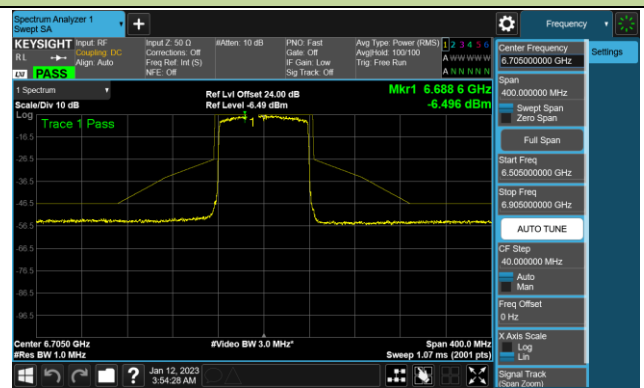

Channel 55 (6225MHz)

Channel 87 (6385MHz)

Channel 103 (6465MHz)

Channel 119 (6545MHz)

Channel 135 (6625MHz)

Channel 151 (6705MHz)

Channel 183 (6865MHz)

802.11ax-HE80 - Ant 2 (Nss = 4)

Channel 199 (6945MHz)

Channel 215 (7025MHz)

802.11ax-HE160 - Ant 2 (Nss = 4)

Channel 47 (6185MHz)

Channel 79 (6345MHz)

Channel 111 (6505MHz)

Channel 143 (6665MHz)

Channel 175 (6825MHz)