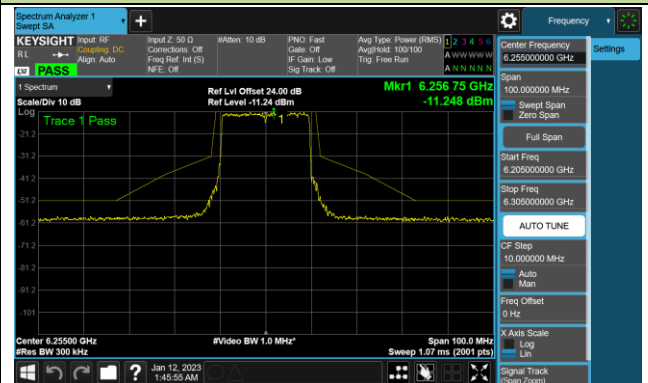

Channel 207 (6985MHz)

802.11ax-HE20 - Ant 3 (Nss = 4)

Channel 33 (6115MHz)

Channel 65 (6275MHz)

Channel 93 (6415MHz)

Channel 97 (6435MHz)

Channel 105 (6475MHz)

Channel 113 (6515MHz)

Channel 117 (6535MHz)

Channel 153 (6715MHz)

802.11ax-HE20 - Ant 3 (Nss = 4)

Channel 181 (6855MHz)

Channel 185 (6875MHz)

Channel 189 (6895MHz)

Channel 213 (7015MHz)

Channel 229 (7095MHz)