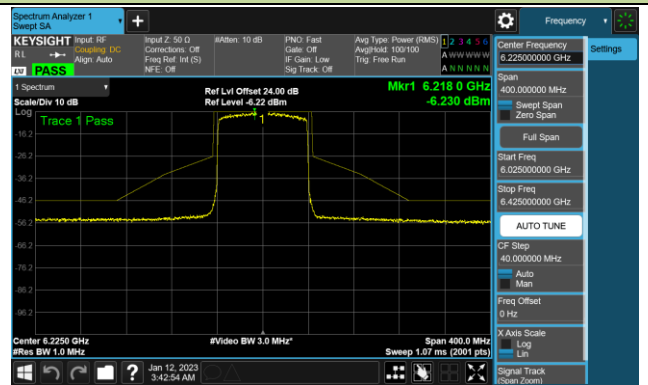

802.11ax-HE40 - Ant 2 (Nss = 4)

Channel 179 (6845MHz)

Channel 187 (6885MHz)

Channel 195 (6925MHz)

Channel 211 (7005MHz)

Channel 227 (7085MHz)

802.11ax-HE80 - Ant 2 (Nss = 4)

Channel 39 (6145MHz)

Channel 55 (6225MHz)

Channel 87 (6385MHz)

Channel 103 (6465MHz)

Channel 119 (6545MHz)

Channel 135 (6625MHz)

Channel 151 (6705MHz)

Channel 183 (6865MHz)

802.11ax-HE80 - Ant 2 (Nss = 4)