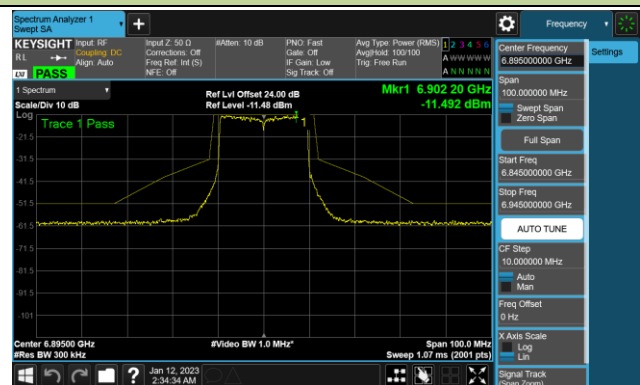

Channel 117 (6535MHz)

Channel 153 (6715MHz)

802.11ax-HE20 - Ant 3 (Nss = 4)

Channel 181 (6855MHz)

Channel 185 (6875MHz)

Channel 189 (6895MHz)

Channel 213 (7015MHz)

Channel 229 (7095MHz)