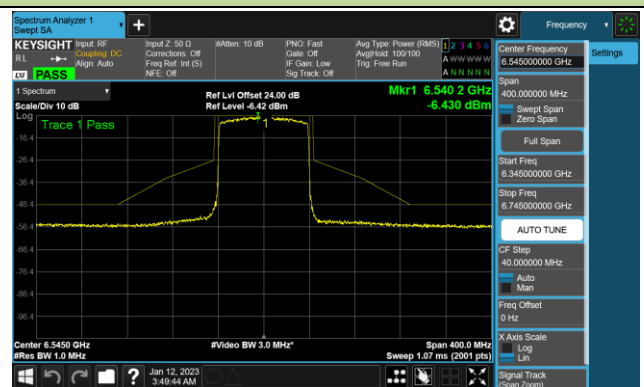

Channel 55 (6225MHz)

Channel 87 (6385MHz)

Channel 103 (6465MHz)

Channel 119 (6545MHz)

Channel 135 (6625MHz)

Channel 151 (6705MHz)

Channel 183 (6865MHz)

802.11ax-HE80 - Ant 2 (Nss = 4)

Channel 199 (6945MHz)

Channel 215 (7025MHz)

802.11ax-HE160 - Ant 2 (Nss = 4)

Channel 47 (6185MHz)

Channel 79 (6345MHz)

Channel 111 (6505MHz)

Channel 143 (6665MHz)

Channel 175 (6825MHz)