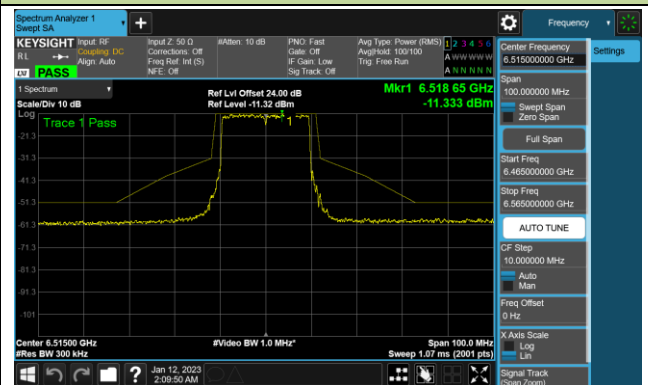

Channel 207 (6985MHz)

802.11ax-HE20 - Ant 3 (Nss = 4)

Channel 33 (6115MHz)

Channel 65 (6275MHz)

Channel 93 (6415MHz)

Channel 97 (6435MHz)

Channel 105 (6475MHz)

Channel 113 (6515MHz)

Channel 117 (6535MHz)

Channel 153 (6715MHz)

802.11ax-HE20 - Ant 3 (Nss = 4)

Channel 181 (6855MHz)

Channel 185 (6875MHz)

Channel 189 (6895MHz)

Channel 213 (7015MHz)

Channel 229 (7095MHz)