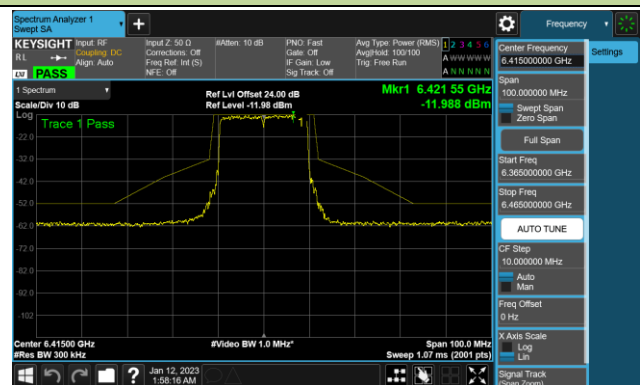

Channel 207 (6985MHz)

802.11ax-HE20 - Ant 3 (Nss = 4)

Channel 33 (6115MHz)

Channel 65 (6275MHz)

Channel 93 (6415MHz)

Channel 97 (6435MHz)

Channel 105 (6475MHz)

Channel 113 (6515MHz)

Channel 117 (6535MHz)

Channel 153 (6715MHz)

802.11ax-HE20 - Ant 3 (Nss = 4)

Channel 181 (6855MHz)

Channel 185 (6875MHz)

Channel 189 (6895MHz)

Channel 213 (7015MHz)

Channel 229 (7095MHz)