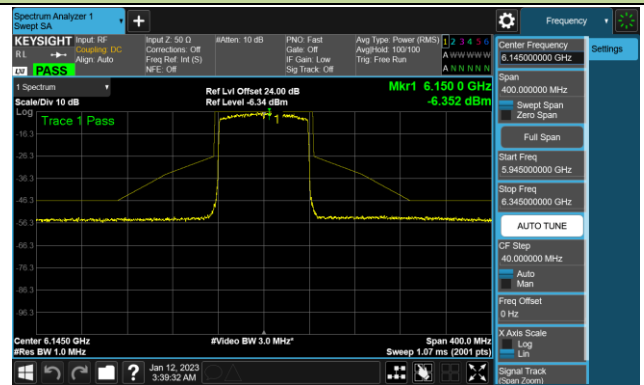

802.11ax-HE40 - Ant 2 (Nss = 4)

Channel 179 (6845MHz)

Channel 187 (6885MHz)

Channel 195 (6925MHz)

Channel 211 (7005MHz)

Channel 227 (7085MHz)

802.11ax-HE80 - Ant 2 (Nss = 4)

Channel 39 (6145MHz)

Channel 55 (6225MHz)

Channel 87 (6385MHz)

Channel 103 (6465MHz)

Channel 119 (6545MHz)

Channel 135 (6625MHz)

Channel 151 (6705MHz)

Channel 183 (6865MHz)

802.11ax-HE80 - Ant 2 (Nss = 4)