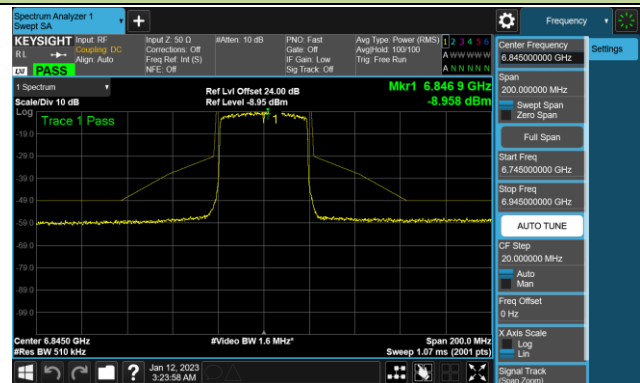

802.11ax-HE40 - Ant 2 (Nss = 4)

Channel 179 (6845MHz)

Channel 187 (6885MHz)

Channel 195 (6925MHz)

Channel 211 (7005MHz)

Channel 227 (7085MHz)

802.11ax-HE80 - Ant 2 (Nss = 4)

Channel 39 (6145MHz)

Channel 55 (6225MHz)

Channel 87 (6385MHz)

Channel 103 (6465MHz)

Channel 119 (6545MHz)

Channel 135 (6625MHz)

Channel 151 (6705MHz)

Channel 183 (6865MHz)

802.11ax-HE80 - Ant 2 (Nss = 4)