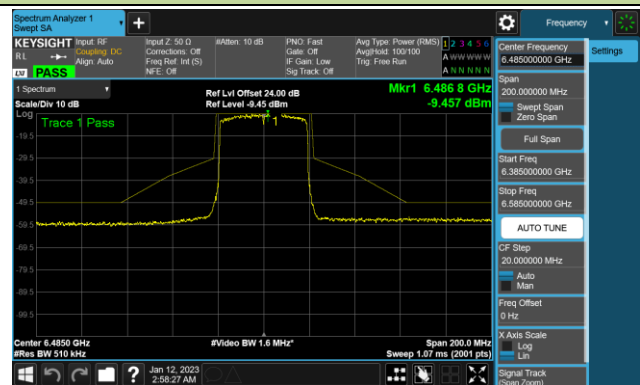

802.11ax-HE40 - Ant 3 (Nss = 4)

Channel 35 (6125MHz)

Channel 67 (6285MHz)

Channel 91 (6405MHz)

Channel 99 (6445MHz)

Channel 107 (6485MHz)

Channel 115 (6525MHz)

Channel 123 (6565MHz)

Channel 147 (6685MHz)

802.11ax-HE40 - Ant 3 (Nss = 4)

Channel 179 (6845MHz)

Channel 187 (6885MHz)

Channel 195 (6925MHz)

Channel 211 (7005MHz)

Channel 227 (7085MHz)

802.11ax-HE80 - Ant 3 (Nss = 4)