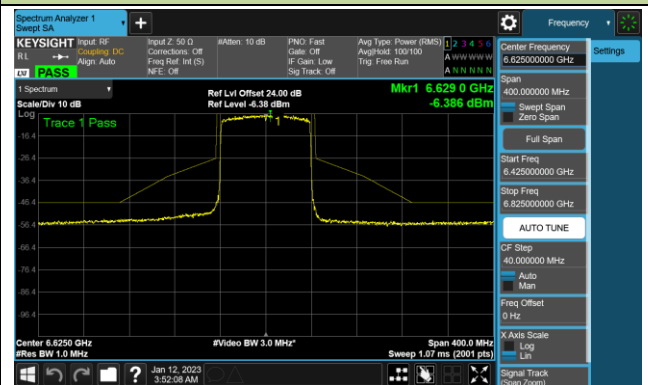

Channel 39 (6145MHz)

Channel 55 (6225MHz)

Channel 87 (6385MHz)

Channel 103 (6465MHz)

Channel 119 (6545MHz)

Channel 135 (6625MHz)

Channel 151 (6705MHz)

Channel 183 (6865MHz)

802.11ax-HE80 - Ant 3 (Nss = 4)

Channel 199 (6945MHz)

Channel 215 (7025MHz)

802.11ax-HE160 - Ant 3 (Nss = 4)

Channel 47 (6185MHz)

Channel 79 (6345MHz)

Channel 111 (6505MHz)

Channel 143 (6665MHz)