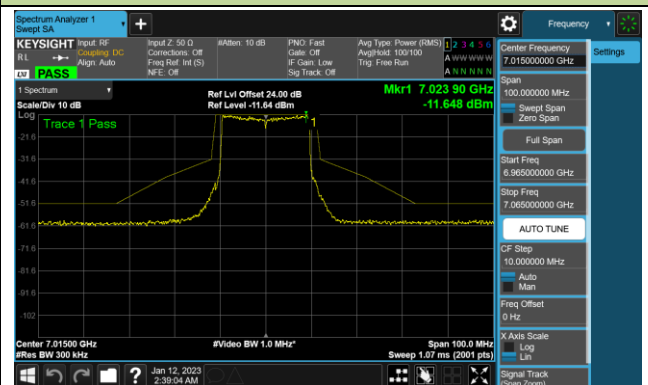

Channel 117 (6535MHz)

Channel 153 (6715MHz)

802.11ax-HE20 - Ant 3 (Nss = 4)

Channel 181 (6855MHz)

Channel 185 (6875MHz)

Channel 189 (6895MHz)

Channel 213 (7015MHz)

Channel 229 (7095MHz)