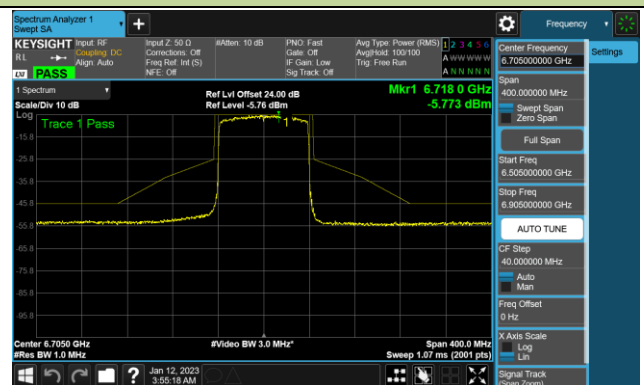

Channel 39 (6145MHz)

Channel 55 (6225MHz)

Channel 87 (6385MHz)

Channel 103 (6465MHz)

Channel 119 (6545MHz)

Channel 135 (6625MHz)

Channel 151 (6705MHz)

Channel 183 (6865MHz)

802.11ax-HE80 - Ant 3 (Nss = 4)

Channel 199 (6945MHz)

Channel 215 (7025MHz)

802.11ax-HE160 - Ant 3 (Nss = 4)

Channel 47 (6185MHz)

Channel 79 (6345MHz)

Channel 111 (6505MHz)

Channel 143 (6665MHz)