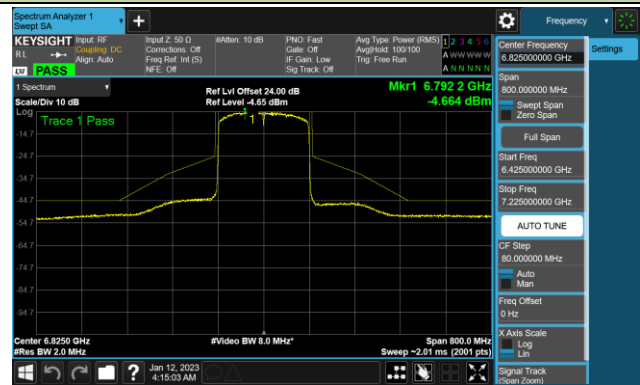

802.11ax-HE80 - Ant 3 (Nss = 4)

Channel 199 (6945MHz)

Channel 215 (7025MHz)

802.11ax-HE160 - Ant 3 (Nss = 4)

Channel 47 (6185MHz)

Channel 79 (6345MHz)

Channel 111 (6505MHz)

Channel 143 (6665MHz)

Channel 175 (6825MHz)

Channel 175 (6985MHz)

802.11ax-HE20 - Ant 4 (Nss = 4)

Channel 33 (6115MHz)

Channel 65 (6275MHz)

Channel 93 (6415MHz)

Channel 97 (6435MHz)

Channel 105 (6475MHz)