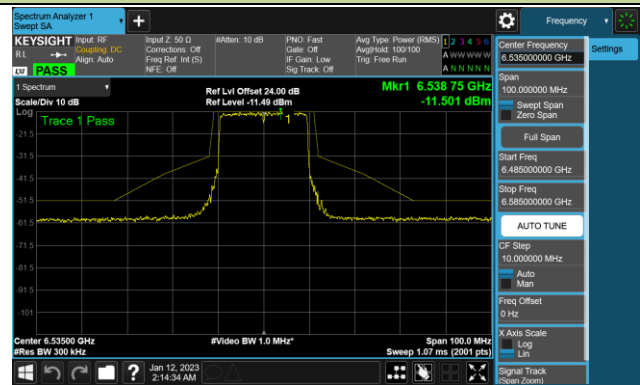

Channel 207 (6985MHz)

802.11ax-HE20 - Ant 3 (Nss = 4)

Channel 33 (6115MHz)

Channel 65 (6275MHz)

Channel 93 (6415MHz)

Channel 97 (6435MHz)

Channel 105 (6475MHz)

Channel 113 (6515MHz)

Channel 117 (6535MHz)

Channel 153 (6715MHz)

802.11ax-HE20 - Ant 3 (Nss = 4)

Channel 181 (6855MHz)

Channel 185 (6875MHz)

Channel 189 (6895MHz)

Channel 213 (7015MHz)

Channel 229 (7095MHz)