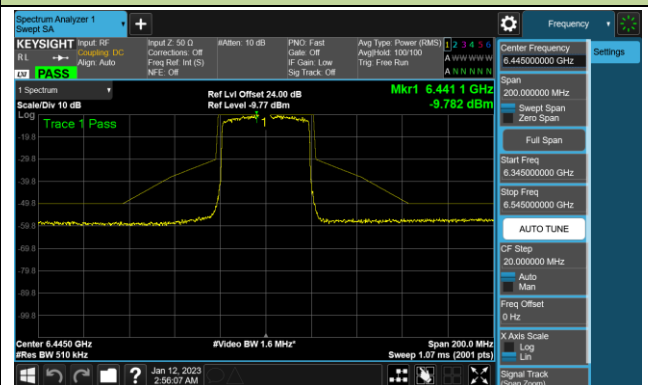

802.11ax-HE40 - Ant 3 (Nss = 4)

Channel 35 (6125MHz)

Channel 67 (6285MHz)

Channel 91 (6405MHz)

Channel 99 (6445MHz)

Channel 107 (6485MHz)

Channel 115 (6525MHz)

Channel 123 (6565MHz)

Channel 147 (6685MHz)

802.11ax-HE40 - Ant 3 (Nss = 4)

Channel 179 (6845MHz)

Channel 187 (6885MHz)

Channel 195 (6925MHz)

Channel 211 (7005MHz)

Channel 227 (7085MHz)

802.11ax-HE80 - Ant 3 (Nss = 4)