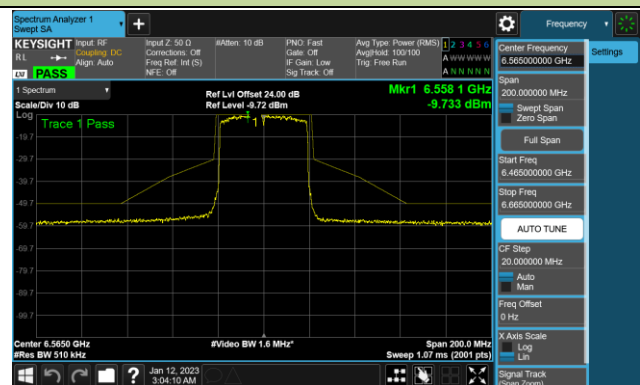

802.11ax-HE40 - Ant 3 (Nss = 4)

Channel 35 (6125MHz)

Channel 67 (6285MHz)

Channel 91 (6405MHz)

Channel 99 (6445MHz)

Channel 107 (6485MHz)

Channel 115 (6525MHz)

Channel 123 (6565MHz)

Channel 147 (6685MHz)

802.11ax-HE40 - Ant 3 (Nss = 4)

Channel 179 (6845MHz)

Channel 187 (6885MHz)

Channel 195 (6925MHz)

Channel 211 (7005MHz)

Channel 227 (7085MHz)

802.11ax-HE80 - Ant 3 (Nss = 4)