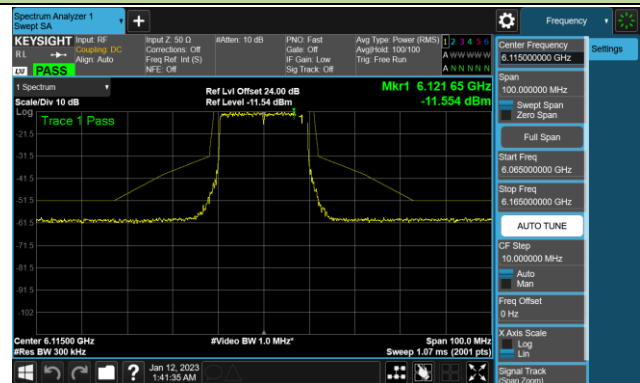

Channel 199 (6945MHz)

Channel 215 (7025MHz)

802.11ax-HE160 - Ant 2 (Nss = 4)

Channel 47 (6185MHz)

Channel 79 (6345MHz)

Channel 111 (6505MHz)

Channel 143 (6665MHz)

Channel 175 (6825MHz)

Channel 207 (6985MHz)

802.11ax-HE20 - Ant 3 (Nss = 4)

Channel 33 (6115MHz)

Channel 65 (6275MHz)

Channel 93 (6415MHz)

Channel 97 (6435MHz)

Channel 105 (6475MHz)

Channel 113 (6515MHz)