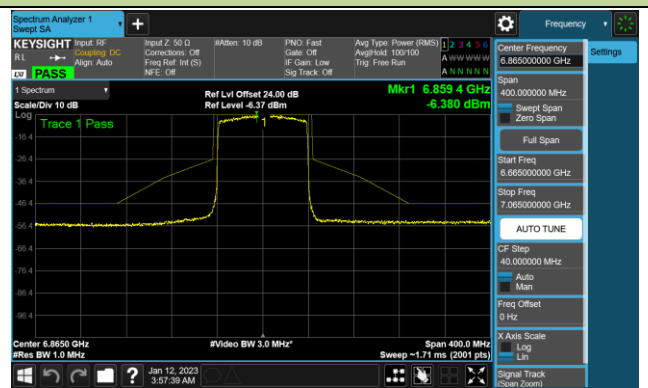

Channel 55 (6225MHz)

Channel 87 (6385MHz)

Channel 103 (6465MHz)

Channel 119 (6545MHz)

Channel 135 (6625MHz)

Channel 151 (6705MHz)

Channel 183 (6865MHz)

802.11ax-HE80 - Ant 2 (Nss = 4)

Channel 199 (6945MHz)

Channel 215 (7025MHz)

802.11ax-HE160 - Ant 2 (Nss = 4)

Channel 47 (6185MHz)

Channel 79 (6345MHz)

Channel 111 (6505MHz)

Channel 143 (6665MHz)

Channel 175 (6825MHz)