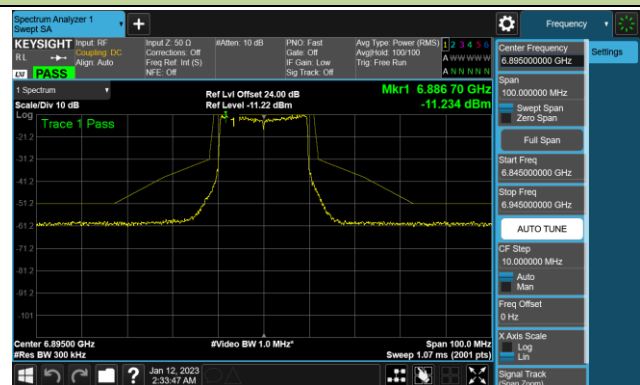

Channel 113 (6515MHz)

Channel 117 (6535MHz)

Channel 153 (6715MHz)

802.11ax-HE20 - Ant 4 (Nss = 4)

Channel 181 (6855MHz)

Channel 185 (6875MHz)

Channel 189 (6895MHz)

Channel 213 (7015MHz)

Channel 229 (7095MHz)