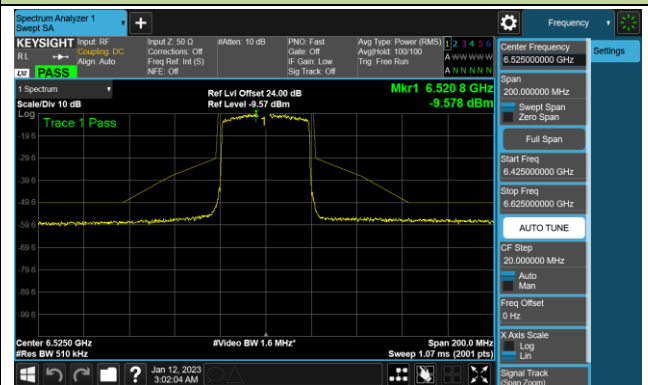

802.11ax-HE40 - Ant 3 (Nss = 4)

Channel 35 (6125MHz)

Channel 67 (6285MHz)

Channel 91 (6405MHz)

Channel 99 (6445MHz)

Channel 107 (6485MHz)

Channel 115 (6525MHz)

Channel 123 (6565MHz)

Channel 147 (6685MHz)

802.11ax-HE40 - Ant 3 (Nss = 4)

Channel 179 (6845MHz)

Channel 187 (6885MHz)

Channel 195 (6925MHz)

Channel 211 (7005MHz)

Channel 227 (7085MHz)

802.11ax-HE80 - Ant 3 (Nss = 4)