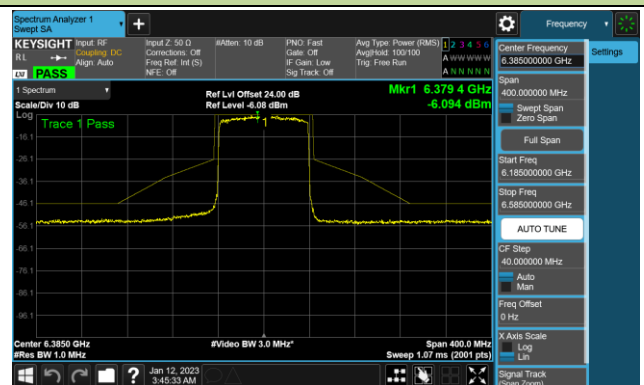

Channel 87 (6385MHz)