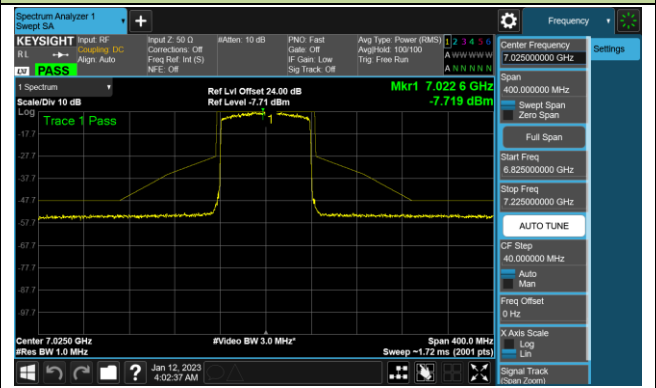

Channel 55 (6225MHz)

Channel 87 (6385MHz)

Channel 103 (6465MHz)

Channel 119 (6545MHz)

Channel 135 (6625MHz)

Channel 151 (6705MHz)

Channel 183 (6865MHz)

802.11ax-HE80 - Ant 2 (Nss = 4)

Channel 199 (6945MHz)

Channel 215 (7025MHz)

802.11ax-HE160 - Ant 2 (Nss = 4)

Channel 47 (6185MHz)

Channel 79 (6345MHz)

Channel 111 (6505MHz)

Channel 143 (6665MHz)

Channel 175 (6825MHz)