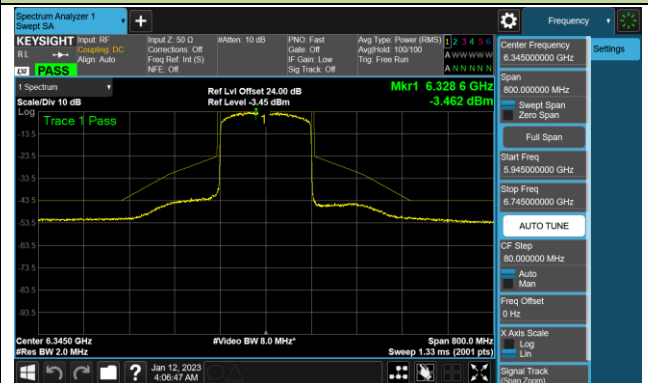

802.11ax-HE80 - Ant 3 (Nss = 4)

Channel 199 (6945MHz)

Channel 215 (7025MHz)

802.11ax-HE160 - Ant 3 (Nss = 4)

Channel 47 (6185MHz)

Channel 79 (6345MHz)

Channel 111 (6505MHz)

Channel 143 (6665MHz)

Channel 175 (6825MHz)

Channel 175 (6985MHz)

802.11ax-HE20 - Ant 4 (Nss = 4)

Channel 33 (6115MHz)

Channel 65 (6275MHz)

Channel 93 (6415MHz)

Channel 97 (6435MHz)

Channel 105 (6475MHz)