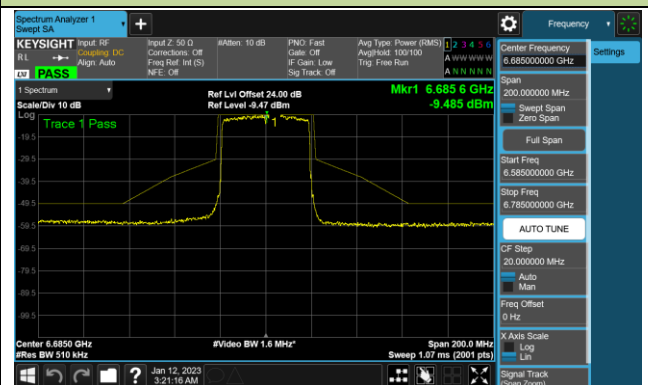

802.11ax-HE40 - Ant 3 (Nss = 4)

Channel 35 (6125MHz)

Channel 67 (6285MHz)

Channel 91 (6405MHz)

Channel 99 (6445MHz)

Channel 107 (6485MHz)

Channel 115 (6525MHz)

Channel 123 (6565MHz)

Channel 147 (6685MHz)

802.11ax-HE40 - Ant 3 (Nss = 4)

Channel 179 (6845MHz)

Channel 187 (6885MHz)

Channel 195 (6925MHz)

Channel 211 (7005MHz)

Channel 227 (7085MHz)

802.11ax-HE80 - Ant 3 (Nss = 4)