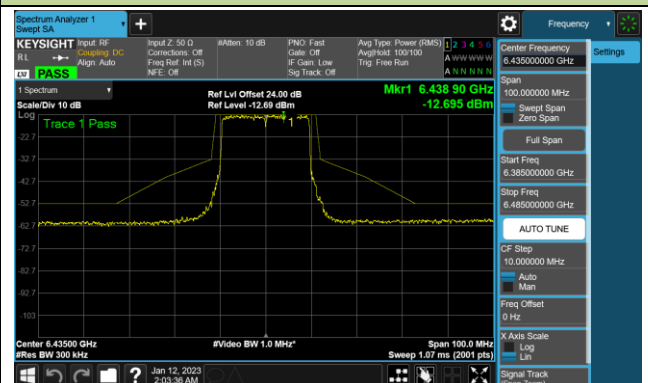

Channel 175 (6825MHz)

Channel 175 (6985MHz)

802.11ax-HE20 - Ant 4 (Nss = 4)

Channel 33 (6115MHz)

Channel 65 (6275MHz)

Channel 93 (6415MHz)

Channel 97 (6435MHz)

Channel 105 (6475MHz)

Channel 113 (6515MHz)

Channel 117 (6535MHz)

Channel 153 (6715MHz)

802.11ax-HE20 - Ant 4 (Nss = 4)

Channel 181 (6855MHz)

Channel 185 (6875MHz)

Channel 189 (6895MHz)

Channel 213 (7015MHz)