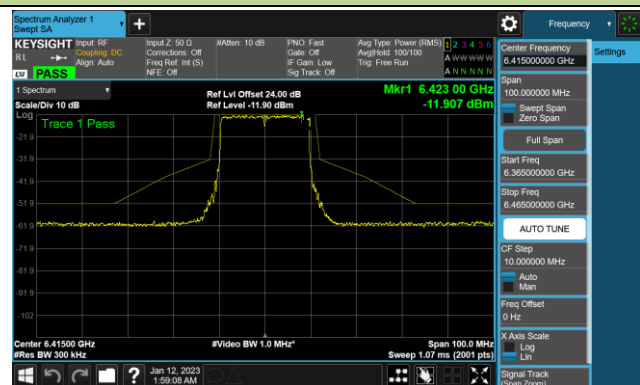

802.11ax-HE20 - Ant 2 (Nss = 4)

Channel 33 (6115MHz)

Channel 65 (6275MHz)

Channel 93 (6415MHz)

Channel 97 (6435MHz)

Channel 105 (6475MHz)

Channel 113 (6515MHz)

Channel 117 (6535MHz)