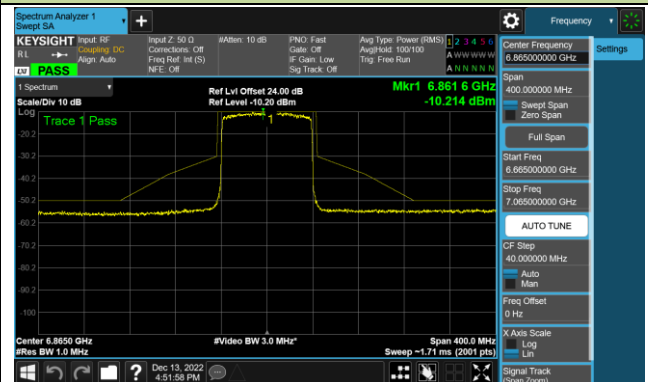

## 802.11ax-HE80 - Ant 4 (Nss = 1)

Channel 39 (6145MHz)

Channel 55 (6225MHz)

Channel 87 (6385MHz)

Channel 103 (6465MHz)

Channel 119 (6545MHz)

Channel 135 (6625MHz)

Channel 151 (6705MHz)

Channel 183 (6865MHz)

802.11ax-HE80 - Ant 4 (Nss = 1)

Channel 199 (6945MHz)

Channel 215 (7025MHz)

802.11ax-HE160 - Ant 4 (Nss = 1)

Channel 47 (6185MHz)

Channel 79 (6345MHz)

Channel 111 (6505MHz)