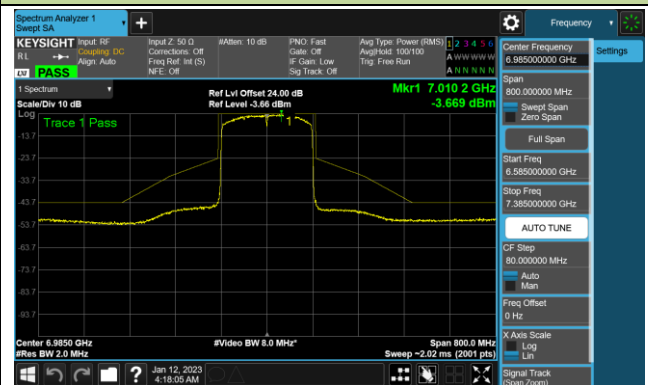

Channel 183 (6865MHz)

802.11ax-HE160 - Ant 1 (Nss = 4)

Channel 47 (6185MHz)

Channel 79 (6345MHz)

Channel 111 (6505MHz)

Channel 143 (6665MHz)

Channel 175 (6825MHz)

Channel 175 (6985MHz)

802.11ax-HE20 - Ant 2 (Nss = 4)

Channel 33 (6115MHz)

Channel 65 (6275MHz)

Channel 93 (6415MHz)

Channel 97 (6435MHz)

Channel 105 (6475MHz)

Channel 113 (6515MHz)

Channel 117 (6535MHz)