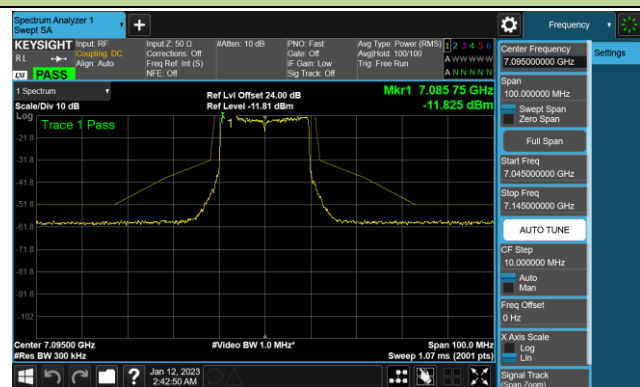

Channel 105 (6475MHz)

Channel 113 (6515MHz)

Channel 117 (6535MHz)

Channel 153 (6715MHz)

802.11ax-HE20 - Ant 1 (Nss = 4)

Channel 181 (6855MHz)

Channel 185 (6875MHz)

Channel 189 (6895MHz)

Channel 213 (7015MHz)

Channel 229 (7095MHz)