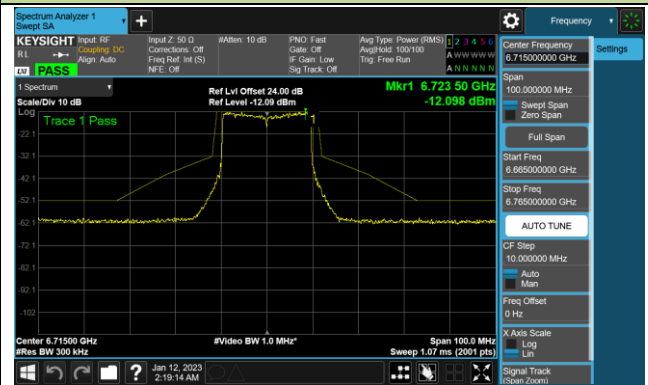

Channel 153 (6715MHz)