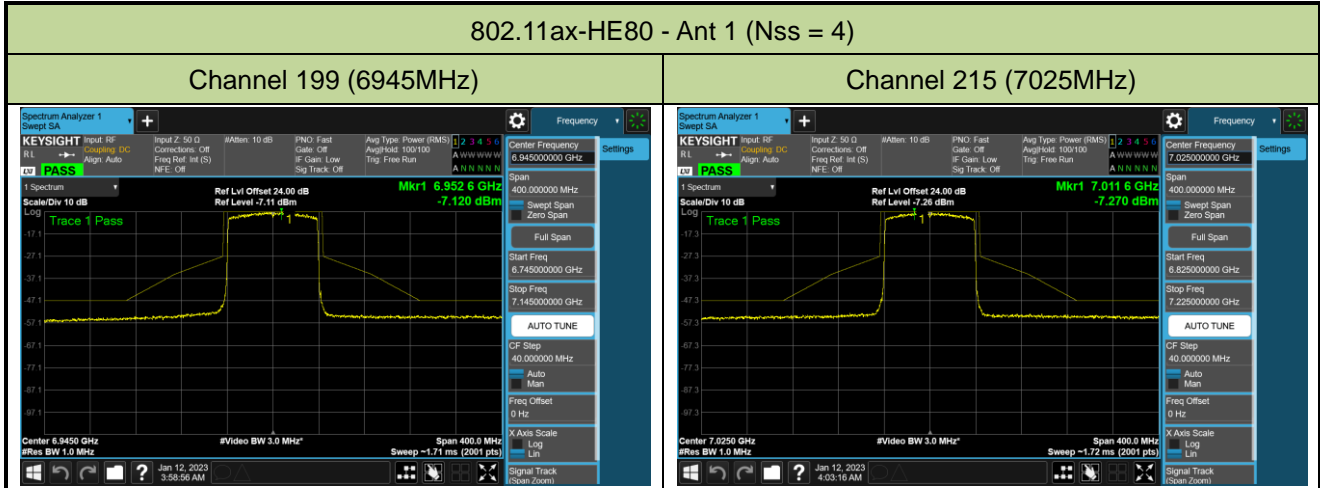

## 802.11ax-HE80 - Ant 1 (Nss = 4)

Channel 39 (6145MHz)

Channel 55 (6225MHz)

Channel 87 (6385MHz)

Channel 103 (6465MHz)

Channel 119 (6545MHz)

Channel 135 (6625MHz)

Channel 151 (6705MHz)

Channel 183 (6865MHz)

802.11ax-HE160 - Ant 1 (Nss = 4)

Channel 47 (6185MHz)

Channel 79 (6345MHz)

Channel 111 (6505MHz)

Channel 143 (6665MHz)

Channel 175 (6825MHz)

Channel 175 (6985MHz)