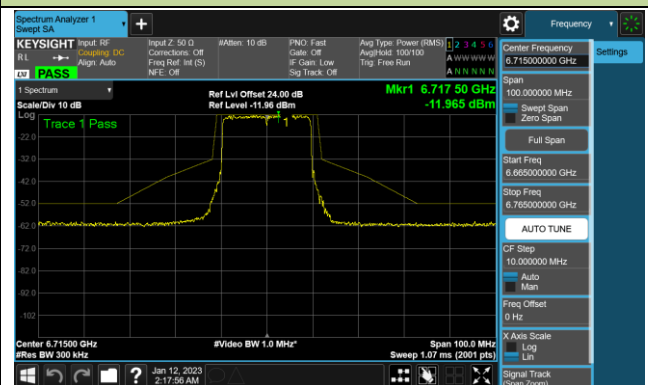

Channel 105 (6475MHz)

Channel 113 (6515MHz)

Channel 117 (6535MHz)

Channel 153 (6715MHz)

802.11ax-HE20 - Ant 1 (Nss = 4)

Channel 181 (6855MHz)

Channel 185 (6875MHz)

Channel 189 (6895MHz)

Channel 213 (7015MHz)

Channel 229 (7095MHz)