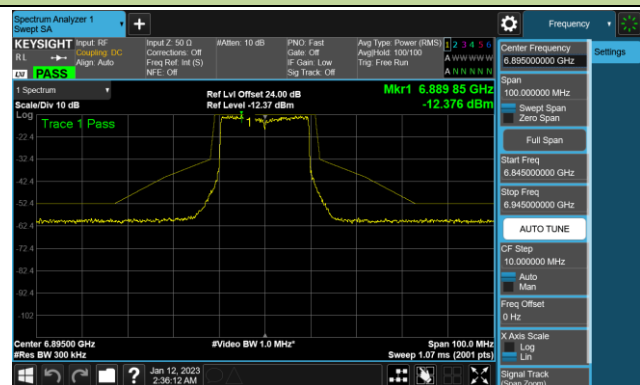

Channel 105 (6475MHz)

Channel 113 (6515MHz)

Channel 117 (6535MHz)

Channel 153 (6715MHz)

802.11ax-HE20 - Ant 1 (Nss = 4)

Channel 181 (6855MHz)

Channel 185 (6875MHz)

Channel 189 (6895MHz)

Channel 213 (7015MHz)

Channel 229 (7095MHz)