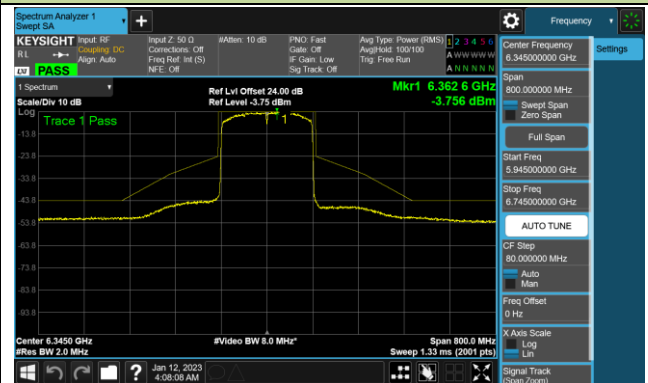

Channel 183 (6865MHz)

802.11ax-HE160 - Ant 1 (Nss = 4)

Channel 47 (6185MHz)

Channel 79 (6345MHz)

Channel 111 (6505MHz)

Channel 143 (6665MHz)

Channel 175 (6825MHz)

Channel 175 (6985MHz)

802.11ax-HE20 - Ant 2 (Nss = 4)

Channel 33 (6115MHz)

Channel 65 (6275MHz)

Channel 93 (6415MHz)

Channel 97 (6435MHz)

Channel 105 (6475MHz)

Channel 113 (6515MHz)

Channel 117 (6535MHz)