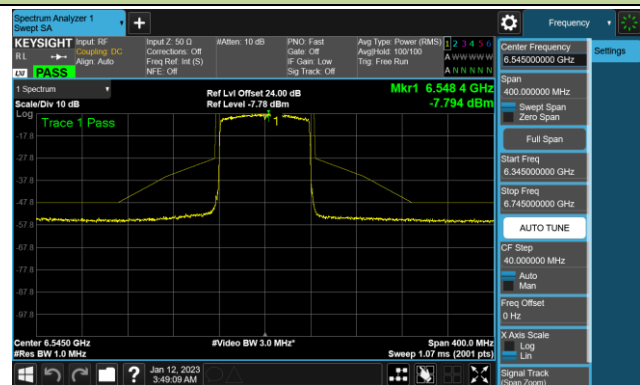

## 802.11ax-HE80 - Ant 1 (Nss = 4)

Channel 39 (6145MHz)

Channel 55 (6225MHz)

Channel 87 (6385MHz)

Channel 103 (6465MHz)

Channel 119 (6545MHz)

Channel 135 (6625MHz)

Channel 151 (6705MHz)