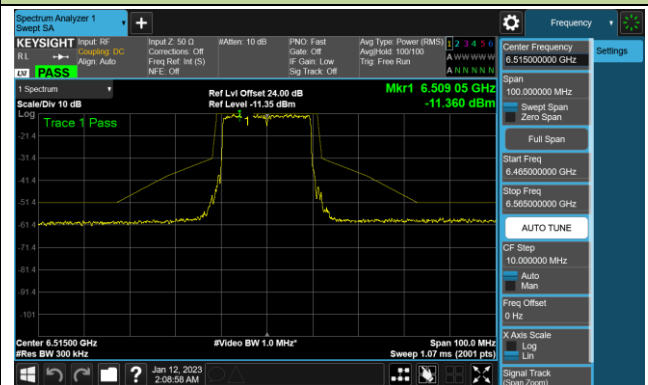

802.11ax-HE20 - Ant 2 (Nss = 4)

Channel 33 (6115MHz)

Channel 65 (6275MHz)

Channel 93 (6415MHz)

Channel 97 (6435MHz)

Channel 105 (6475MHz)

Channel 113 (6515MHz)

Channel 117 (6535MHz)