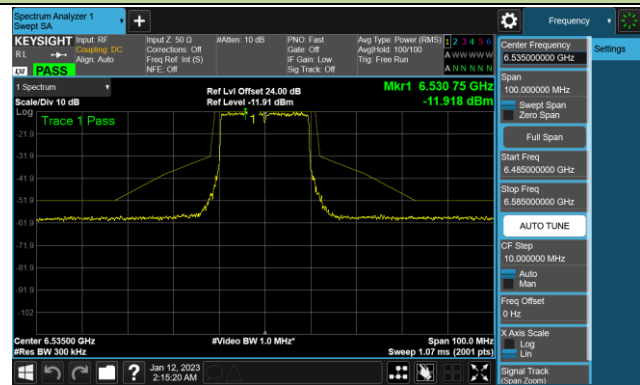

802.11ax-HE20 - Ant 2 (Nss = 4)

Channel 33 (6115MHz)

Channel 65 (6275MHz)

Channel 93 (6415MHz)

Channel 97 (6435MHz)

Channel 105 (6475MHz)

Channel 113 (6515MHz)

Channel 117 (6535MHz)