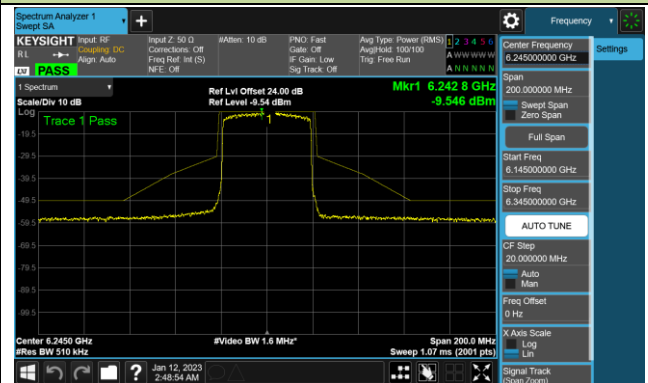

Channel 67 (6285MHz)