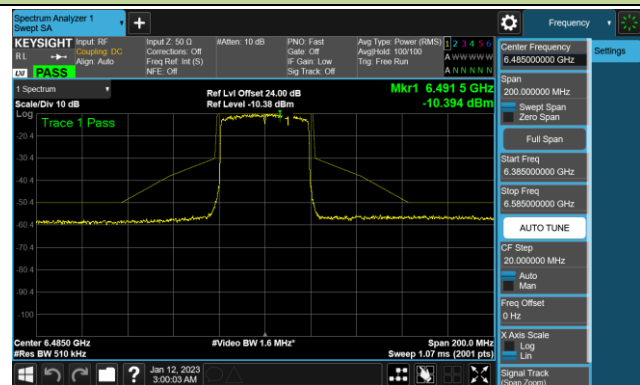

Channel 213 (7015MHz)

Channel 229 (7095MHz)

## 802.11ax-HE40 - Ant 1 (Nss = 4)

Channel 35 (6125MHz)

Channel 67 (6285MHz)

Channel 91 (6405MHz)

Channel 99 (6445MHz)

Channel 107 (6485MHz)

Channel 115 (6525MHz)

Channel 123 (6565MHz)

Channel 147 (6685MHz)

802.11ax-HE40 - Ant 1 (Nss = 4)

Channel 179 (6845MHz)

Channel 187 (6885MHz)

Channel 195 (6925MHz)

Channel 211 (7005MHz)

Channel 227 (7085MHz)