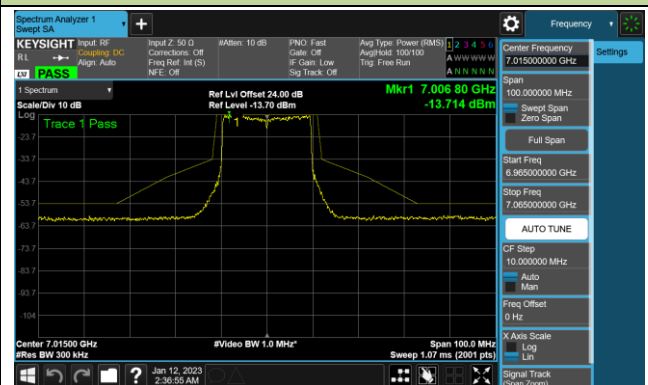

Channel 105 (6475MHz)

Channel 113 (6515MHz)

Channel 117 (6535MHz)

Channel 153 (6715MHz)

802.11ax-HE20 - Ant 1 (Nss = 4)

Channel 181 (6855MHz)

Channel 185 (6875MHz)

Channel 189 (6895MHz)

Channel 213 (7015MHz)

Channel 229 (7095MHz)