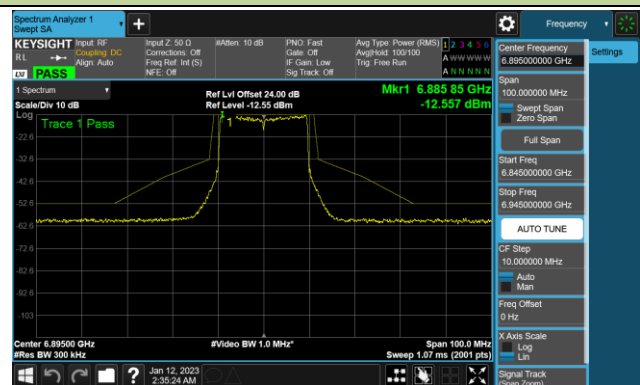

Channel 153 (6715MHz)

802.11ax-HE20 - Ant 2 (Nss = 4)

Channel 181 (6855MHz)

Channel 185 (6875MHz)

Channel 189 (6895MHz)

Channel 213 (7015MHz)

Channel 229 (7095MHz)

802.11ax-HE40 - Ant 2 (Nss = 4)