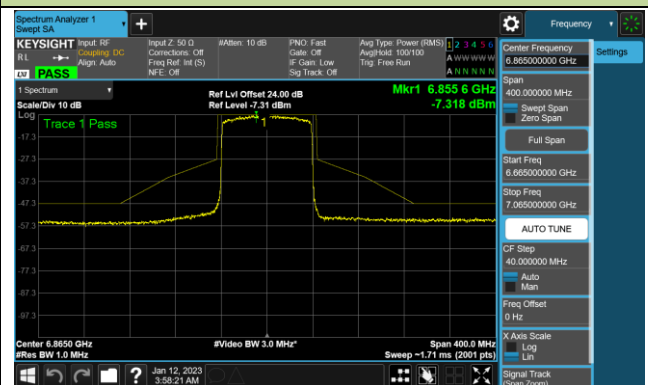

Channel 183 (6865MHz)