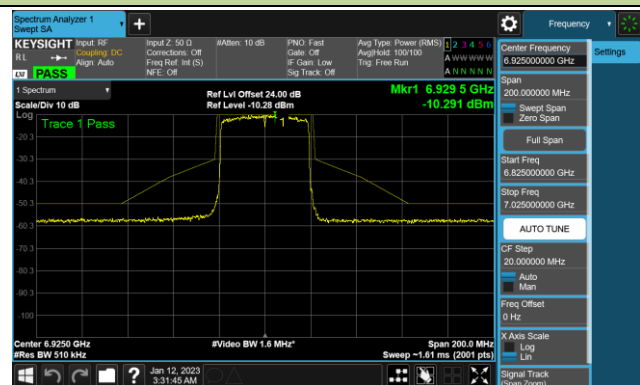

Channel 147 (6685MHz)

802.11ax-HE40 - Ant 1 (Nss = 4)

Channel 179 (6845MHz)

Channel 187 (6885MHz)

Channel 195 (6925MHz)

Channel 211 (7005MHz)

Channel 227 (7085MHz)

## 802.11ax-HE80 - Ant 1 (Nss = 4)

Channel 39 (6145MHz)

Channel 55 (6225MHz)

Channel 87 (6385MHz)

Channel 103 (6465MHz)

Channel 119 (6545MHz)

Channel 135 (6625MHz)

Channel 151 (6705MHz)