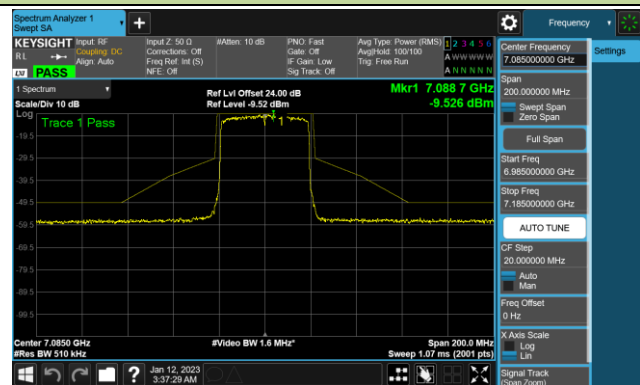

Channel 147 (6685MHz)

802.11ax-HE40 - Ant 1 (Nss = 4)

Channel 179 (6845MHz)

Channel 187 (6885MHz)

Channel 195 (6925MHz)

Channel 211 (7005MHz)

Channel 227 (7085MHz)

## 802.11ax-HE80 - Ant 1 (Nss = 4)

Channel 39 (6145MHz)

Channel 55 (6225MHz)

Channel 87 (6385MHz)

Channel 103 (6465MHz)

Channel 119 (6545MHz)

Channel 135 (6625MHz)

Channel 151 (6705MHz)