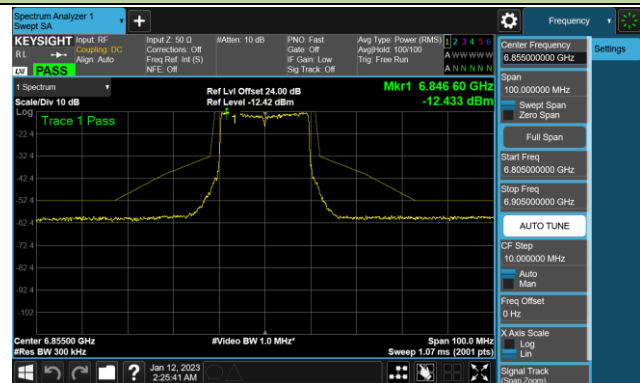

Channel 105 (6475MHz)

Channel 113 (6515MHz)

Channel 117 (6535MHz)

Channel 153 (6715MHz)

802.11ax-HE20 - Ant 1 (Nss = 4)

Channel 181 (6855MHz)

Channel 185 (6875MHz)

Channel 189 (6895MHz)

Channel 213 (7015MHz)

Channel 229 (7095MHz)