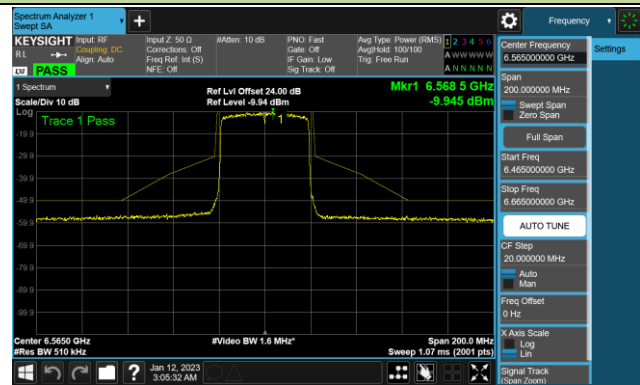

Channel 213 (7015MHz)

Channel 229 (7095MHz)

## 802.11ax-HE40 - Ant 1 (Nss = 4)

Channel 35 (6125MHz)

Channel 67 (6285MHz)

Channel 91 (6405MHz)

Channel 99 (6445MHz)

Channel 107 (6485MHz)

Channel 115 (6525MHz)

Channel 123 (6565MHz)

Channel 147 (6685MHz)

802.11ax-HE40 - Ant 1 (Nss = 4)

Channel 179 (6845MHz)

Channel 187 (6885MHz)

Channel 195 (6925MHz)

Channel 211 (7005MHz)

Channel 227 (7085MHz)