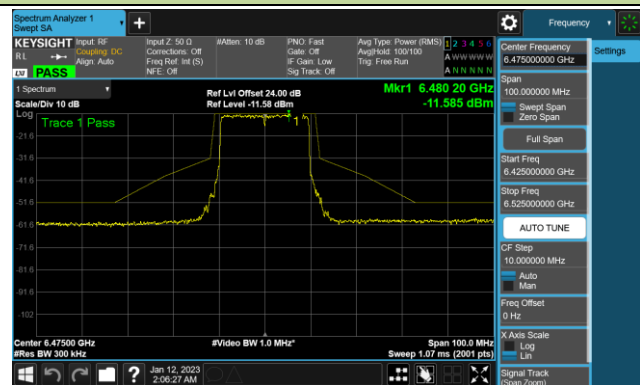

802.11ax-HE20 - Ant 2 (Nss = 4)

Channel 33 (6115MHz)

Channel 65 (6275MHz)

Channel 93 (6415MHz)

Channel 97 (6435MHz)

Channel 105 (6475MHz)

Channel 113 (6515MHz)

Channel 117 (6535MHz)

Channel 153 (6715MHz)

802.11ax-HE20 - Ant 2 (Nss = 4)

Channel 181 (6855MHz)

Channel 185 (6875MHz)

Channel 189 (6895MHz)

Channel 213 (7015MHz)

Channel 229 (7095MHz)

802.11ax-HE40 - Ant 2 (Nss = 4)