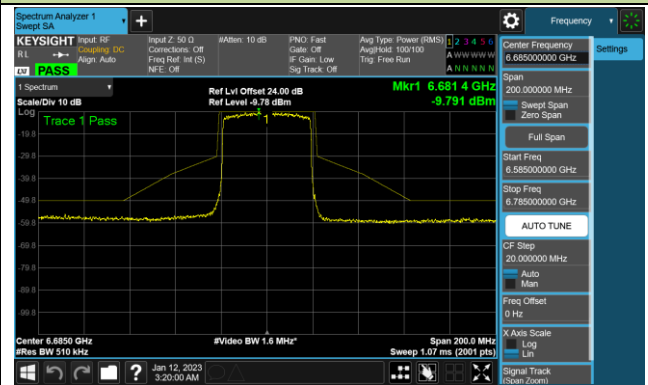

Channel 213 (7015MHz)

Channel 229 (7095MHz)

## 802.11ax-HE40 - Ant 1 (Nss = 4)

Channel 35 (6125MHz)

Channel 67 (6285MHz)

Channel 91 (6405MHz)

Channel 99 (6445MHz)

Channel 107 (6485MHz)

Channel 115 (6525MHz)

Channel 123 (6565MHz)

Channel 147 (6685MHz)

802.11ax-HE40 - Ant 1 (Nss = 4)

Channel 179 (6845MHz)

Channel 187 (6885MHz)

Channel 195 (6925MHz)

Channel 211 (7005MHz)

Channel 227 (7085MHz)