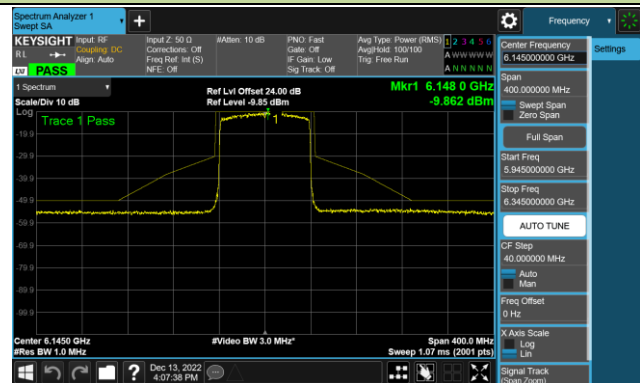

## 802.11ax-HE80 - Ant 4 (Nss = 1)

Channel 39 (6145MHz)

Channel 55 (6225MHz)

Channel 87 (6385MHz)

Channel 103 (6465MHz)

Channel 119 (6545MHz)

Channel 135 (6625MHz)

Channel 151 (6705MHz)

Channel 183 (6865MHz)

802.11ax-HE80 - Ant 4 (Nss = 1)

Channel 199 (6945MHz)

Channel 215 (7025MHz)

802.11ax-HE160 - Ant 4 (Nss = 1)

Channel 47 (6185MHz)

Channel 79 (6345MHz)

Channel 111 (6505MHz)