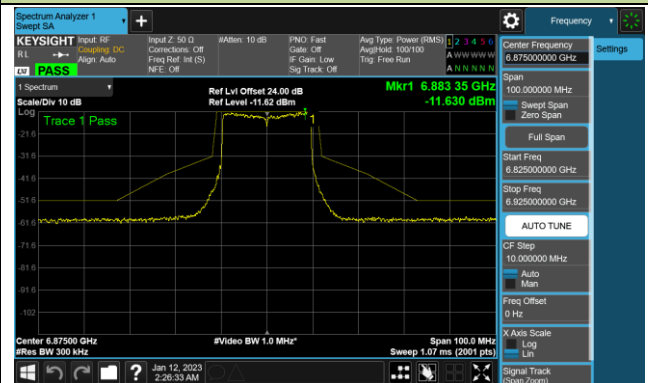

Channel 105 (6475MHz)

Channel 113 (6515MHz)

Channel 117 (6535MHz)

Channel 153 (6715MHz)

802.11ax-HE20 - Ant 1 (Nss = 4)

Channel 181 (6855MHz)

Channel 185 (6875MHz)

Channel 189 (6895MHz)

Channel 213 (7015MHz)

Channel 229 (7095MHz)