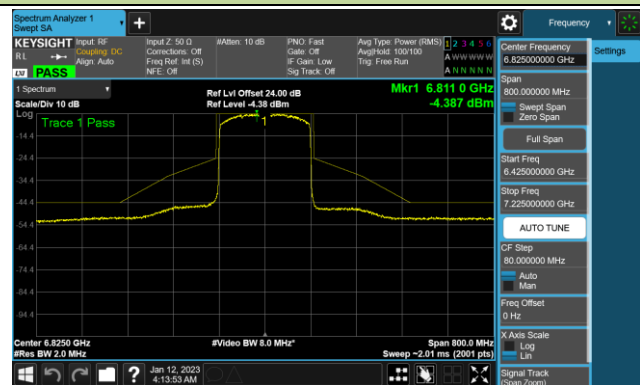

Channel 183 (6865MHz)

802.11ax-HE160 - Ant 1 (Nss = 4)

Channel 47 (6185MHz)

Channel 79 (6345MHz)

Channel 111 (6505MHz)

Channel 143 (6665MHz)

Channel 175 (6825MHz)

Channel 175 (6985MHz)

802.11ax-HE20 - Ant 2 (Nss = 4)

Channel 33 (6115MHz)

Channel 65 (6275MHz)

Channel 93 (6415MHz)

Channel 97 (6435MHz)

Channel 105 (6475MHz)

Channel 113 (6515MHz)

Channel 117 (6535MHz)