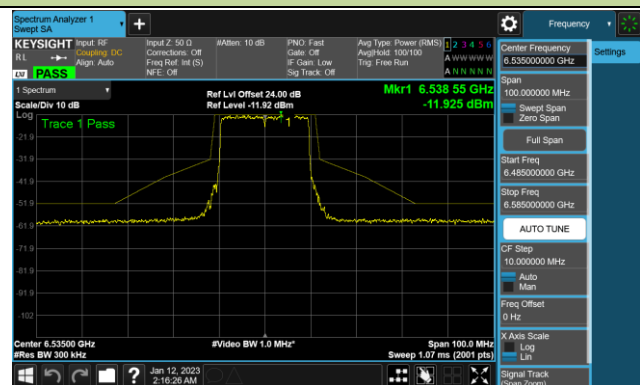

Channel 143 (6665MHz)

Channel 175 (6825MHz)

Channel 207 (6985MHz)

802.11ax-HE20 - Ant 1 (Nss = 4)

Channel 33 (6115MHz)

Channel 65 (6275MHz)

Channel 93 (6415MHz)

Channel 97 (6435MHz)

Channel 105 (6475MHz)

Channel 113 (6515MHz)

Channel 117 (6535MHz)

Channel 153 (6715MHz)

802.11ax-HE20 - Ant 1 (Nss = 4)

Channel 181 (6855MHz)

Channel 185 (6875MHz)

Channel 189 (6895MHz)

Channel 213 (7015MHz)

Channel 229 (7095MHz)