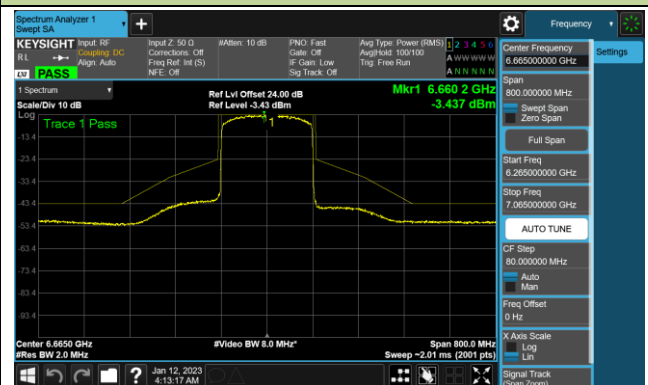

Channel 183 (6865MHz)

802.11ax-HE160 - Ant 1 (Nss = 4)

Channel 47 (6185MHz)

Channel 79 (6345MHz)

Channel 111 (6505MHz)

Channel 143 (6665MHz)

Channel 175 (6825MHz)

Channel 175 (6985MHz)

802.11ax-HE20 - Ant 2 (Nss = 4)

Channel 33 (6115MHz)

Channel 65 (6275MHz)

Channel 93 (6415MHz)

Channel 97 (6435MHz)

Channel 105 (6475MHz)

Channel 113 (6515MHz)

Channel 117 (6535MHz)