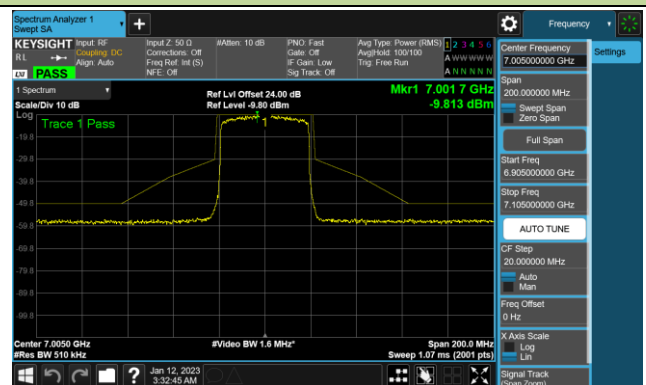

Channel 147 (6685MHz)

802.11ax-HE40 - Ant 1 (Nss = 4)

Channel 179 (6845MHz)

Channel 187 (6885MHz)

Channel 195 (6925MHz)

Channel 211 (7005MHz)

Channel 227 (7085MHz)