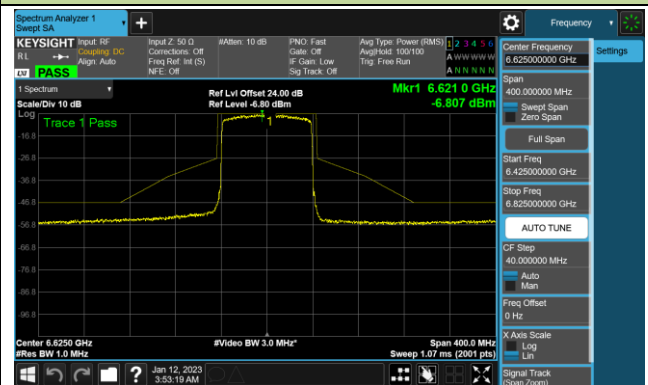

## 802.11ax-HE80 - Ant 1 (Nss = 4)

Channel 39 (6145MHz)

Channel 55 (6225MHz)

Channel 87 (6385MHz)

Channel 103 (6465MHz)

Channel 119 (6545MHz)

Channel 135 (6625MHz)

Channel 151 (6705MHz)