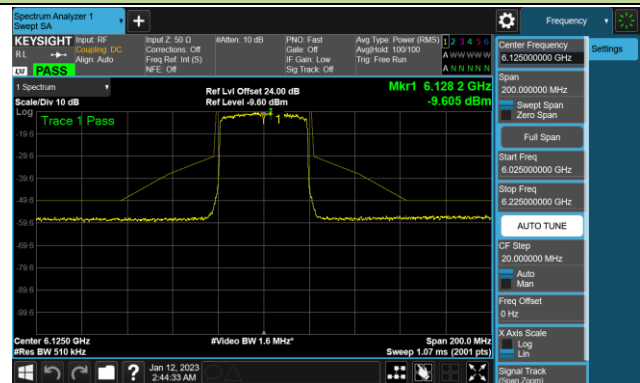

Channel 153 (6715MHz)

802.11ax-HE20 - Ant 2 (Nss = 4)

Channel 181 (6855MHz)

Channel 185 (6875MHz)

Channel 189 (6895MHz)

Channel 213 (7015MHz)

Channel 229 (7095MHz)

802.11ax-HE40 - Ant 2 (Nss = 4)

Channel 35 (6125MHz)

Channel 67 (6285MHz)

Channel 91 (6405MHz)

Channel 99 (6445MHz)

Channel 107 (6485MHz)

Channel 115 (6525MHz)

Channel 123 (6565MHz)

Channel 147 (6685MHz)