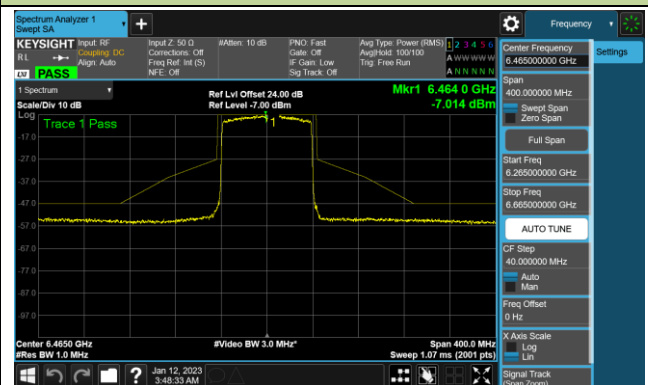

## 802.11ax-HE80 - Ant 1 (Nss = 4)

Channel 39 (6145MHz)

Channel 55 (6225MHz)

Channel 87 (6385MHz)

Channel 103 (6465MHz)

Channel 119 (6545MHz)

Channel 135 (6625MHz)

Channel 151 (6705MHz)