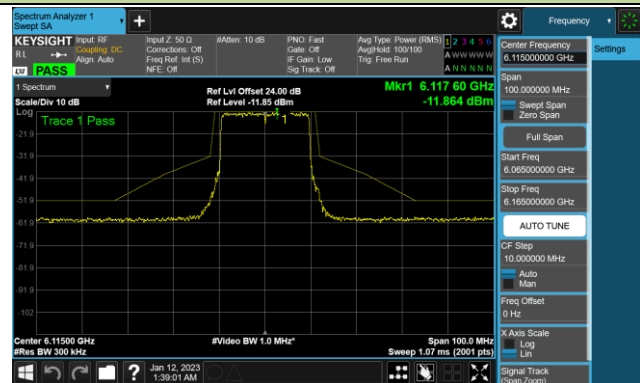

Channel 143 (6665MHz)

Channel 175 (6825MHz)

Channel 207 (6985MHz)

802.11ax-HE20 - Ant 1 (Nss = 4)

Channel 33 (6115MHz)

Channel 65 (6275MHz)

Channel 93 (6415MHz)

Channel 97 (6435MHz)

Channel 105 (6475MHz)

Channel 113 (6515MHz)

Channel 117 (6535MHz)

Channel 153 (6715MHz)

802.11ax-HE20 - Ant 1 (Nss = 4)

Channel 181 (6855MHz)

Channel 185 (6875MHz)

Channel 189 (6895MHz)

Channel 213 (7015MHz)

Channel 229 (7095MHz)