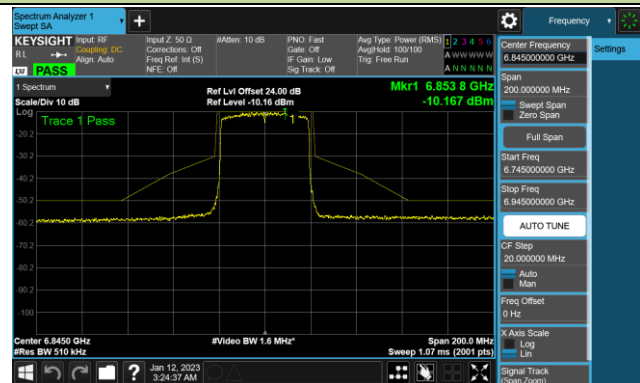

Channel 213 (7015MHz)

Channel 229 (7095MHz)

## 802.11ax-HE40 - Ant 1 (Nss = 4)

Channel 35 (6125MHz)

Channel 67 (6285MHz)

Channel 91 (6405MHz)

Channel 99 (6445MHz)

Channel 107 (6485MHz)

Channel 115 (6525MHz)

Channel 123 (6565MHz)

Channel 147 (6685MHz)

802.11ax-HE40 - Ant 1 (Nss = 4)

Channel 179 (6845MHz)

Channel 187 (6885MHz)

Channel 195 (6925MHz)

Channel 211 (7005MHz)

Channel 227 (7085MHz)