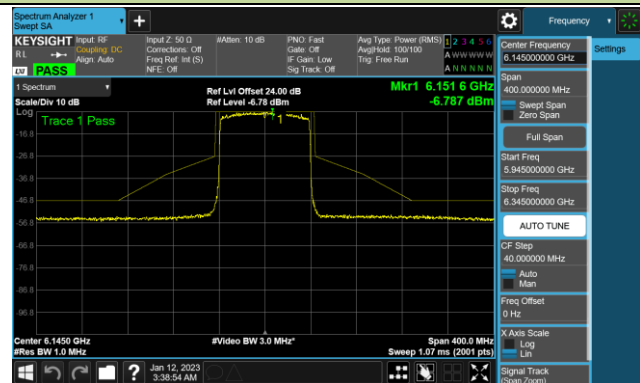

Channel 147 (6685MHz)

802.11ax-HE40 - Ant 1 (Nss = 4)

Channel 179 (6845MHz)

Channel 187 (6885MHz)

Channel 195 (6925MHz)

Channel 211 (7005MHz)

Channel 227 (7085MHz)

## 802.11ax-HE80 - Ant 1 (Nss = 4)

Channel 39 (6145MHz)

Channel 55 (6225MHz)

Channel 87 (6385MHz)

Channel 103 (6465MHz)

Channel 119 (6545MHz)

Channel 135 (6625MHz)

Channel 151 (6705MHz)