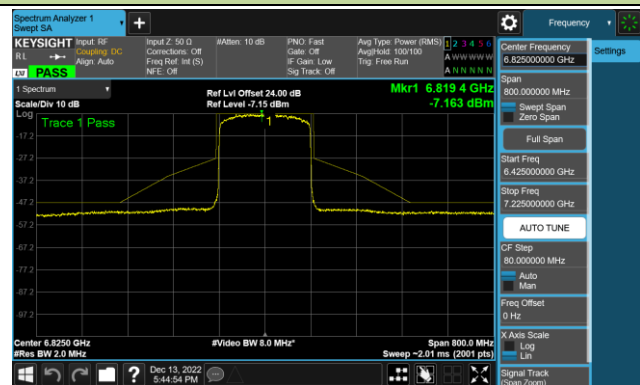

Channel 183 (6865MHz)

802.11ax-HE80 - Ant 4 (Nss = 1)

Channel 199 (6945MHz)

Channel 215 (7025MHz)

802.11ax-HE160 - Ant 4 (Nss = 1)

Channel 47 (6185MHz)

Channel 79 (6345MHz)

Channel 111 (6505MHz)

Channel 143 (6665MHz)

Channel 175 (6825MHz)

Channel 207 (6985MHz)

802.11ax-HE20 - Ant 1 (Nss = 4)

Channel 33 (6115MHz)

Channel 65 (6275MHz)

Channel 93 (6415MHz)

Channel 97 (6435MHz)