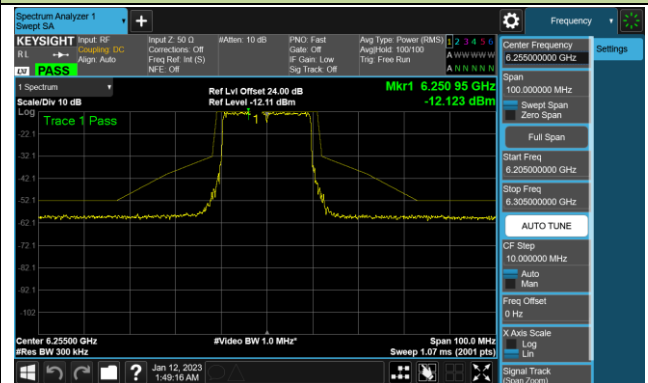

Channel 183 (6865MHz)

802.11ax-HE160 - Ant 1 (Nss = 4)

Channel 47 (6185MHz)

Channel 79 (6345MHz)

Channel 111 (6505MHz)

Channel 143 (6665MHz)

Channel 175 (6825MHz)

Channel 175 (6985MHz)

802.11ax-HE20 - Ant 2 (Nss = 4)

Channel 33 (6115MHz)

Channel 65 (6275MHz)

Channel 93 (6415MHz)

Channel 97 (6435MHz)

Channel 105 (6475MHz)

Channel 113 (6515MHz)

Channel 117 (6535MHz)