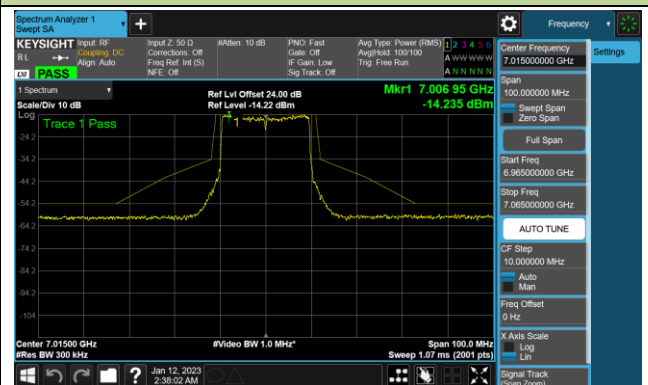

Channel 153 (6715MHz)

802.11ax-HE20 - Ant 2 (Nss = 4)

Channel 181 (6855MHz)

Channel 185 (6875MHz)

Channel 189 (6895MHz)

Channel 213 (7015MHz)

Channel 229 (7095MHz)

802.11ax-HE40 - Ant 2 (Nss = 4)

Channel 35 (6125MHz)

Channel 67 (6285MHz)

Channel 91 (6405MHz)

Channel 99 (6445MHz)

Channel 107 (6485MHz)

Channel 115 (6525MHz)

Channel 123 (6565MHz)

Channel 147 (6685MHz)