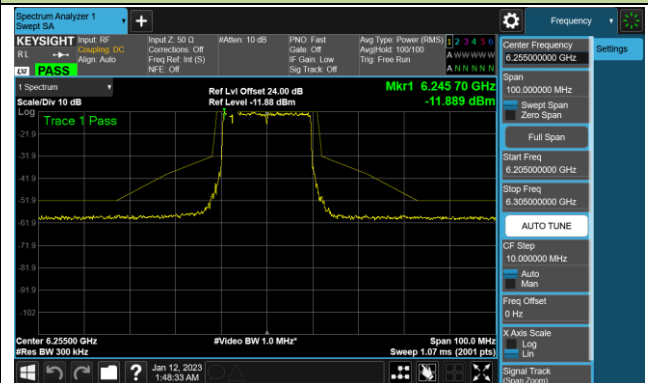

Channel 143 (6665MHz)

Channel 175 (6825MHz)

Channel 207 (6985MHz)

802.11ax-HE20 - Ant 1 (Nss = 4)

Channel 33 (6115MHz)

Channel 65 (6275MHz)

Channel 93 (6415MHz)

Channel 97 (6435MHz)

Channel 105 (6475MHz)

Channel 113 (6515MHz)

Channel 117 (6535MHz)

Channel 153 (6715MHz)

802.11ax-HE20 - Ant 1 (Nss = 4)

Channel 181 (6855MHz)

Channel 185 (6875MHz)

Channel 189 (6895MHz)

Channel 213 (7015MHz)

Channel 229 (7095MHz)