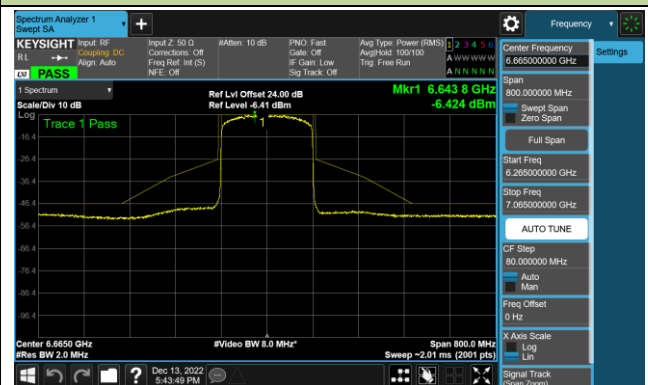

Channel 183 (6865MHz)

802.11ax-HE80 - Ant 4 (Nss = 1)

Channel 199 (6945MHz)

Channel 215 (7025MHz)

802.11ax-HE160 - Ant 4 (Nss = 1)

Channel 47 (6185MHz)

Channel 79 (6345MHz)

Channel 111 (6505MHz)

Channel 143 (6665MHz)

Channel 175 (6825MHz)

Channel 207 (6985MHz)

802.11ax-HE20 - Ant 1 (Nss = 4)

Channel 33 (6115MHz)

Channel 65 (6275MHz)

Channel 93 (6415MHz)

Channel 97 (6435MHz)