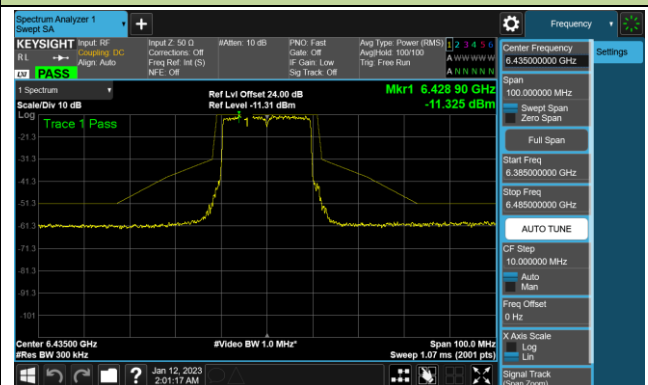

Channel 143 (6665MHz)

Channel 175 (6825MHz)

Channel 207 (6985MHz)

802.11ax-HE20 - Ant 1 (Nss = 4)

Channel 33 (6115MHz)

Channel 65 (6275MHz)

Channel 93 (6415MHz)

Channel 97 (6435MHz)

Channel 105 (6475MHz)

Channel 113 (6515MHz)

Channel 117 (6535MHz)

Channel 153 (6715MHz)

802.11ax-HE20 - Ant 1 (Nss = 4)

Channel 181 (6855MHz)

Channel 185 (6875MHz)

Channel 189 (6895MHz)

Channel 213 (7015MHz)

Channel 229 (7095MHz)