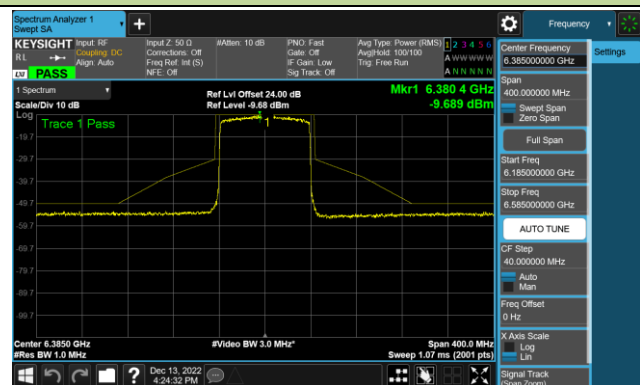

## 802.11ax-HE80 - Ant 4 (Nss = 1)

Channel 39 (6145MHz)

Channel 55 (6225MHz)

Channel 87 (6385MHz)

Channel 103 (6465MHz)

Channel 119 (6545MHz)

Channel 135 (6625MHz)

Channel 151 (6705MHz)

Channel 183 (6865MHz)

802.11ax-HE80 - Ant 4 (Nss = 1)

Channel 199 (6945MHz)

Channel 215 (7025MHz)

802.11ax-HE160 - Ant 4 (Nss = 1)

Channel 47 (6185MHz)

Channel 79 (6345MHz)

Channel 111 (6505MHz)