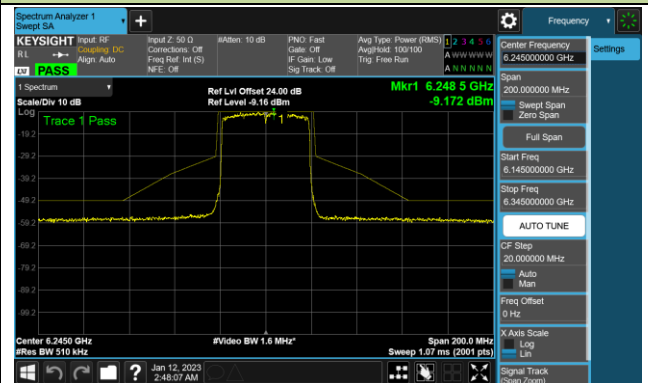

Channel 153 (6715MHz)

802.11ax-HE20 - Ant 2 (Nss = 4)

Channel 181 (6855MHz)

Channel 185 (6875MHz)

Channel 189 (6895MHz)

Channel 213 (7015MHz)

Channel 229 (7095MHz)

802.11ax-HE40 - Ant 2 (Nss = 4)

Channel 35 (6125MHz)

Channel 67 (6285MHz)

Channel 91 (6405MHz)

Channel 99 (6445MHz)

Channel 107 (6485MHz)

Channel 115 (6525MHz)

Channel 123 (6565MHz)

Channel 147 (6685MHz)