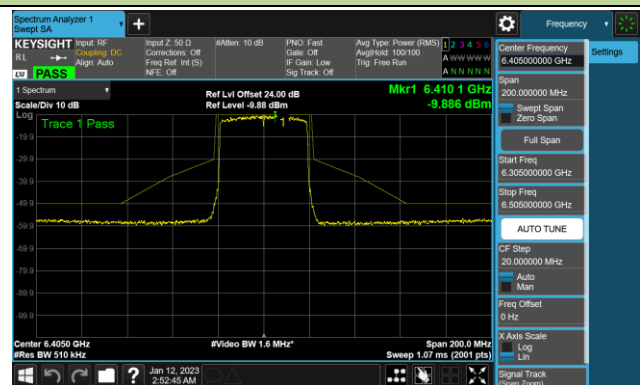

Channel 91 (6405MHz)