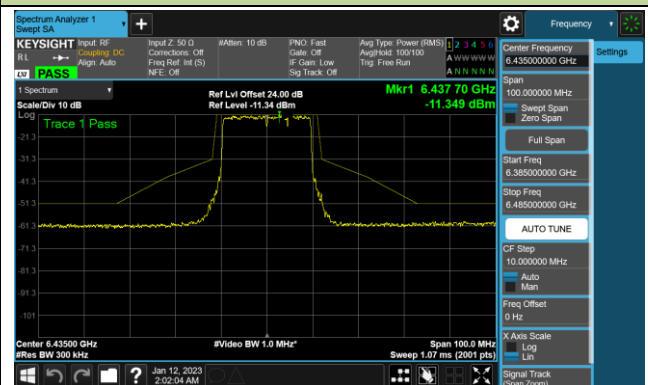

802.11ax-HE20 - Ant 2 (Nss = 4)

Channel 33 (6115MHz)

Channel 65 (6275MHz)

Channel 93 (6415MHz)

Channel 97 (6435MHz)

Channel 105 (6475MHz)

Channel 113 (6515MHz)

Channel 117 (6535MHz)