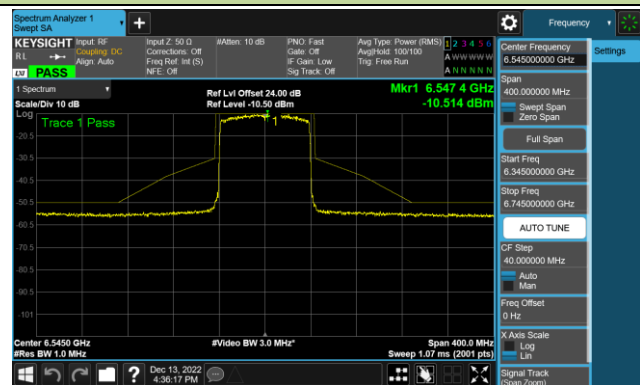

## 802.11ax-HE80 - Ant 4 (Nss = 1)

Channel 39 (6145MHz)

Channel 55 (6225MHz)

Channel 87 (6385MHz)

Channel 103 (6465MHz)

Channel 119 (6545MHz)

Channel 135 (6625MHz)

Channel 151 (6705MHz)

Channel 183 (6865MHz)

802.11ax-HE80 - Ant 4 (Nss = 1)

Channel 199 (6945MHz)

Channel 215 (7025MHz)

802.11ax-HE160 - Ant 4 (Nss = 1)

Channel 47 (6185MHz)

Channel 79 (6345MHz)

Channel 111 (6505MHz)