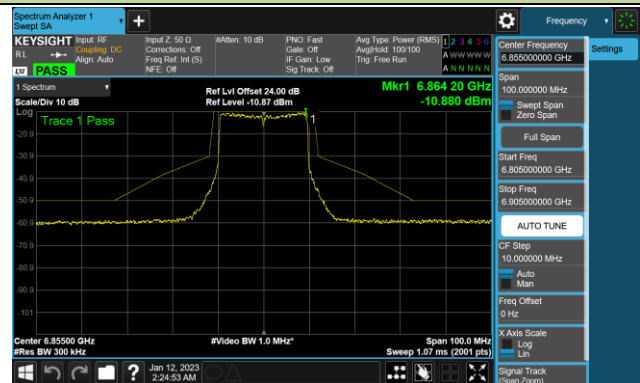

802.11ax-HE20 - Ant 2 (Nss = 4)

Channel 33 (6115MHz)

Channel 65 (6275MHz)

Channel 93 (6415MHz)

Channel 97 (6435MHz)

Channel 105 (6475MHz)

Channel 113 (6515MHz)

Channel 117 (6535MHz)

Channel 153 (6715MHz)

802.11ax-HE20 - Ant 2 (Nss = 4)

Channel 181 (6855MHz)

Channel 185 (6875MHz)

Channel 189 (6895MHz)

Channel 213 (7015MHz)

Channel 229 (7095MHz)

802.11ax-HE40 - Ant 2 (Nss = 4)