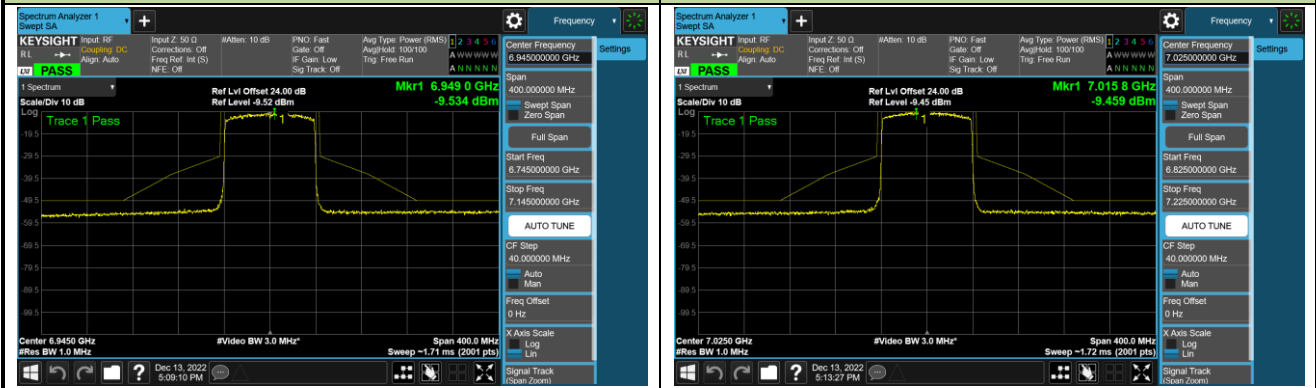

## 802.11ax-HE80 - Ant 4 (Nss = 1)

Channel 39 (6145MHz)

Channel 55 (6225MHz)

Channel 87 (6385MHz)

Channel 103 (6465MHz)

Channel 119 (6545MHz)

Channel 135 (6625MHz)

Channel 151 (6705MHz)

Channel 183 (6865MHz)

802.11ax-HE80 - Ant 4 (Nss = 1)

Channel 199 (6945MHz)

Channel 215 (7025MHz)

802.11ax-HE160 - Ant 4 (Nss = 1)

Channel 47 (6185MHz)

Channel 79 (6345MHz)

Channel 111 (6505MHz)