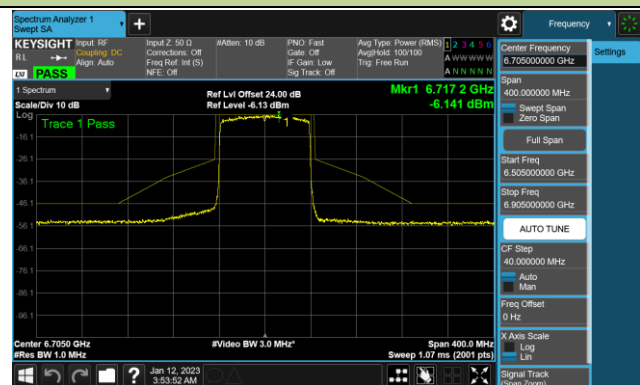

## 802.11ax-HE80 - Ant 1 (Nss = 4)

Channel 39 (6145MHz)

Channel 55 (6225MHz)

Channel 87 (6385MHz)

Channel 103 (6465MHz)

Channel 119 (6545MHz)

Channel 135 (6625MHz)

Channel 151 (6705MHz)