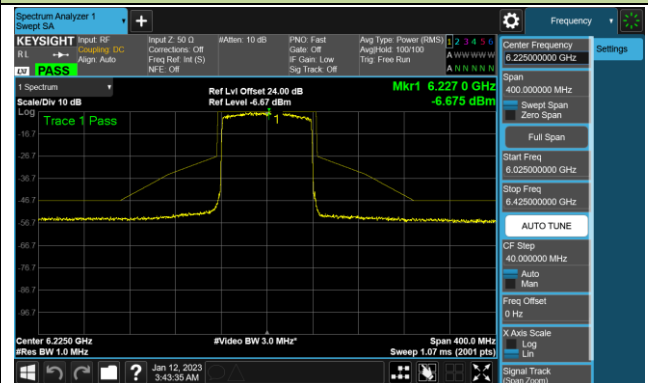

Channel 147 (6685MHz)

802.11ax-HE40 - Ant 1 (Nss = 4)

Channel 179 (6845MHz)

Channel 187 (6885MHz)

Channel 195 (6925MHz)

Channel 211 (7005MHz)

Channel 227 (7085MHz)

## 802.11ax-HE80 - Ant 1 (Nss = 4)

Channel 39 (6145MHz)

Channel 55 (6225MHz)

Channel 87 (6385MHz)

Channel 103 (6465MHz)

Channel 119 (6545MHz)

Channel 135 (6625MHz)

Channel 151 (6705MHz)