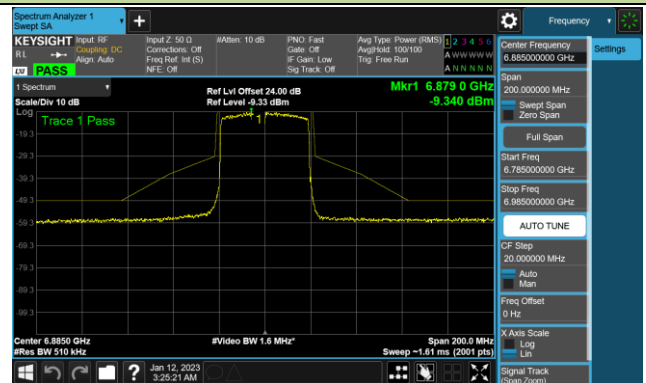

Channel 147 (6685MHz)

802.11ax-HE40 - Ant 1 (Nss = 4)

Channel 179 (6845MHz)

Channel 187 (6885MHz)

Channel 195 (6925MHz)

Channel 211 (7005MHz)

Channel 227 (7085MHz)

## 802.11ax-HE80 - Ant 1 (Nss = 4)

Channel 39 (6145MHz)

Channel 55 (6225MHz)

Channel 87 (6385MHz)

Channel 103 (6465MHz)

Channel 119 (6545MHz)

Channel 135 (6625MHz)

Channel 151 (6705MHz)