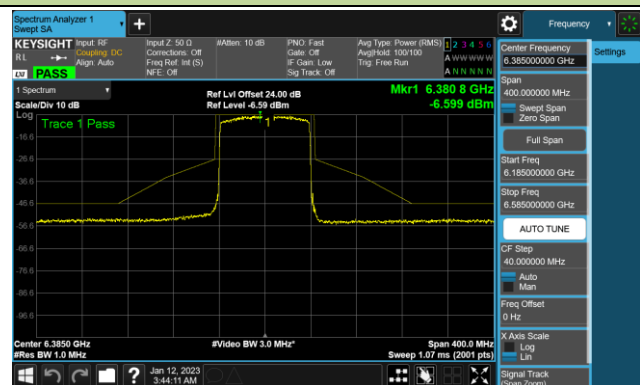

## 802.11ax-HE80 - Ant 1 (Nss = 4)

Channel 39 (6145MHz)

Channel 55 (6225MHz)

Channel 87 (6385MHz)

Channel 103 (6465MHz)

Channel 119 (6545MHz)

Channel 135 (6625MHz)

Channel 151 (6705MHz)