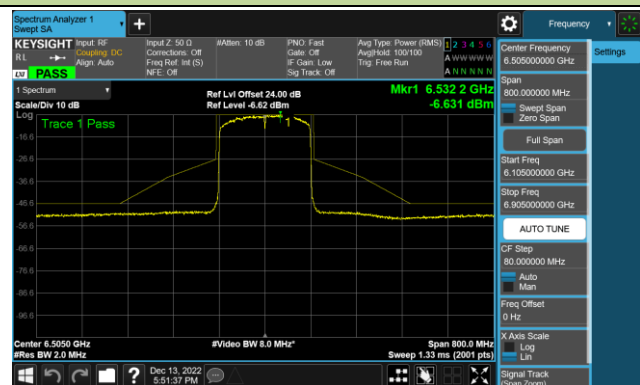

Channel 183 (6865MHz)

802.11ax-HE80 - Ant 4 (Nss = 1)

Channel 199 (6945MHz)

Channel 215 (7025MHz)

802.11ax-HE160 - Ant 4 (Nss = 1)

Channel 47 (6185MHz)

Channel 79 (6345MHz)

Channel 111 (6505MHz)

Channel 143 (6665MHz)

Channel 175 (6825MHz)

Channel 207 (6985MHz)

802.11ax-HE20 - Ant 1 (Nss = 4)

Channel 33 (6115MHz)

Channel 65 (6275MHz)

Channel 93 (6415MHz)

Channel 97 (6435MHz)