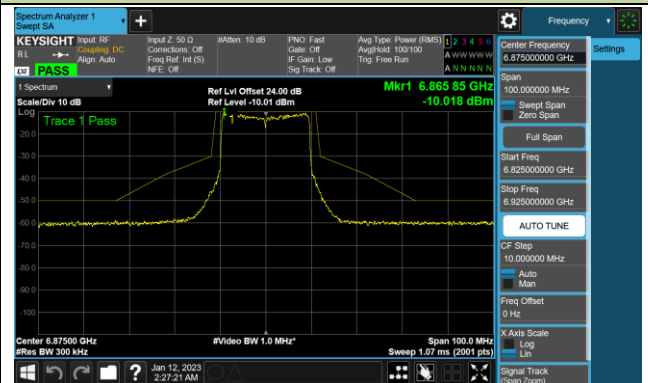

Channel 153 (6715MHz)

802.11ax-HE20 - Ant 2 (Nss = 4)

Channel 181 (6855MHz)

Channel 185 (6875MHz)

Channel 189 (6895MHz)

Channel 213 (7015MHz)

Channel 229 (7095MHz)

802.11ax-HE40 - Ant 2 (Nss = 4)