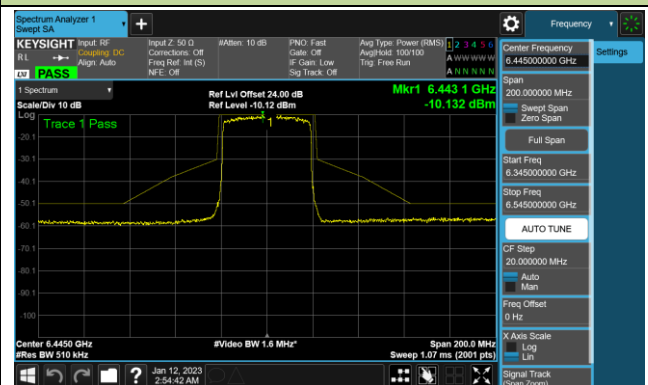

Channel 213 (7015MHz)

Channel 229 (7095MHz)

## 802.11ax-HE40 - Ant 1 (Nss = 4)

Channel 35 (6125MHz)

Channel 67 (6285MHz)

Channel 91 (6405MHz)

Channel 99 (6445MHz)

Channel 107 (6485MHz)

Channel 115 (6525MHz)

Channel 123 (6565MHz)

Channel 147 (6685MHz)

802.11ax-HE40 - Ant 1 (Nss = 4)

Channel 179 (6845MHz)

Channel 187 (6885MHz)

Channel 195 (6925MHz)

Channel 211 (7005MHz)

Channel 227 (7085MHz)