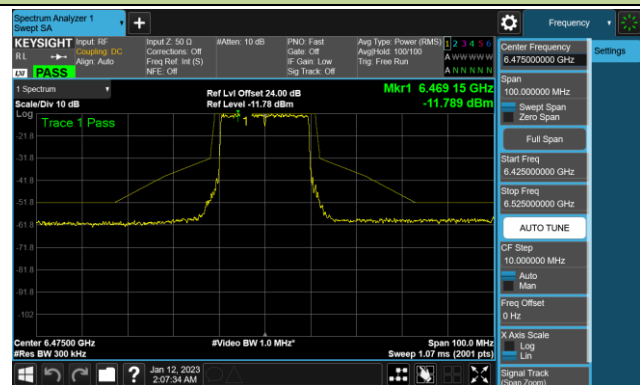

Channel 143 (6665MHz)

Channel 175 (6825MHz)

Channel 207 (6985MHz)

802.11ax-HE20 - Ant 1 (Nss = 4)

Channel 33 (6115MHz)

Channel 65 (6275MHz)

Channel 93 (6415MHz)

Channel 97 (6435MHz)

Channel 105 (6475MHz)

Channel 113 (6515MHz)

Channel 117 (6535MHz)

Channel 153 (6715MHz)

802.11ax-HE20 - Ant 1 (Nss = 4)

Channel 181 (6855MHz)

Channel 185 (6875MHz)

Channel 189 (6895MHz)

Channel 213 (7015MHz)

Channel 229 (7095MHz)