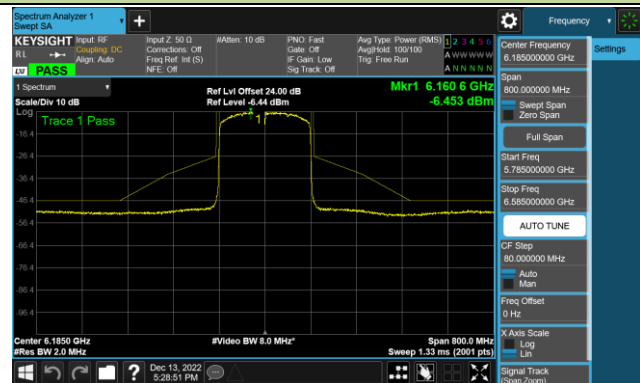

Channel 183 (6865MHz)

802.11ax-HE80 - Ant 4 (Nss = 1)

Channel 199 (6945MHz)

Channel 215 (7025MHz)

802.11ax-HE160 - Ant 4 (Nss = 1)

Channel 47 (6185MHz)

Channel 79 (6345MHz)

Channel 111 (6505MHz)

Channel 143 (6665MHz)

Channel 175 (6825MHz)

Channel 207 (6985MHz)

802.11ax-HE20 - Ant 1 (Nss = 4)

Channel 33 (6115MHz)

Channel 65 (6275MHz)

Channel 93 (6415MHz)

Channel 97 (6435MHz)