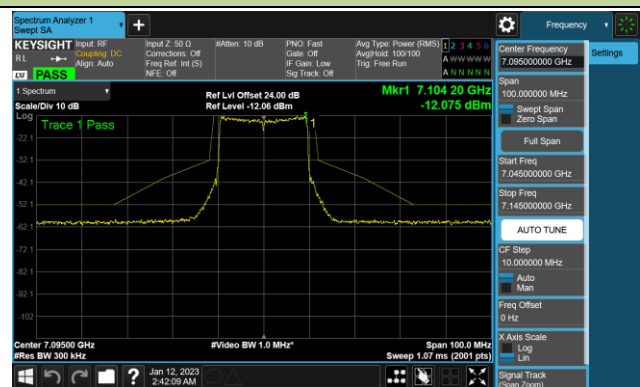

Channel 153 (6715MHz)

802.11ax-HE20 - Ant 2 (Nss = 4)

Channel 181 (6855MHz)

Channel 185 (6875MHz)

Channel 189 (6895MHz)

Channel 213 (7015MHz)

Channel 229 (7095MHz)

802.11ax-HE40 - Ant 2 (Nss = 4)