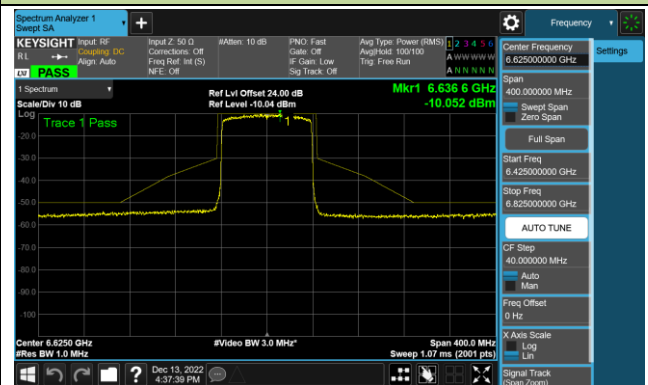

## 802.11ax-HE80 - Ant 4 (Nss = 1)

Channel 39 (6145MHz)

Channel 55 (6225MHz)

Channel 87 (6385MHz)

Channel 103 (6465MHz)

Channel 119 (6545MHz)

Channel 135 (6625MHz)

Channel 151 (6705MHz)

Channel 183 (6865MHz)

802.11ax-HE80 - Ant 4 (Nss = 1)

Channel 199 (6945MHz)

Channel 215 (7025MHz)

802.11ax-HE160 - Ant 4 (Nss = 1)

Channel 47 (6185MHz)

Channel 79 (6345MHz)

Channel 111 (6505MHz)