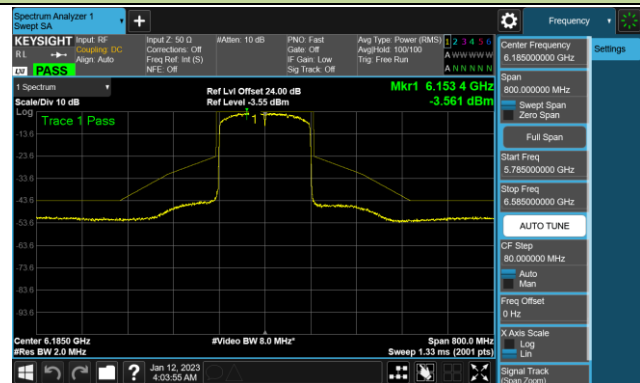

Channel 183 (6865MHz)

802.11ax-HE160 - Ant 1 (Nss = 4)

Channel 47 (6185MHz)

Channel 79 (6345MHz)

Channel 111 (6505MHz)

Channel 143 (6665MHz)

Channel 175 (6825MHz)

Channel 175 (6985MHz)

802.11ax-HE20 - Ant 2 (Nss = 4)

Channel 33 (6115MHz)

Channel 65 (6275MHz)

Channel 93 (6415MHz)

Channel 97 (6435MHz)

Channel 105 (6475MHz)

Channel 113 (6515MHz)

Channel 117 (6535MHz)