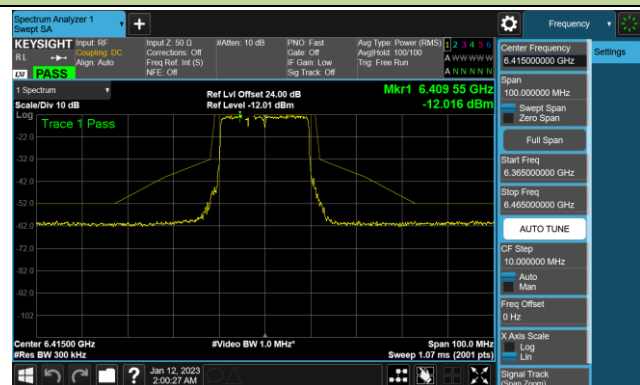

Channel 143 (6665MHz)

Channel 175 (6825MHz)

Channel 207 (6985MHz)

802.11ax-HE20 - Ant 1 (Nss = 4)

Channel 33 (6115MHz)

Channel 65 (6275MHz)

Channel 93 (6415MHz)

Channel 97 (6435MHz)

Channel 105 (6475MHz)

Channel 113 (6515MHz)

Channel 117 (6535MHz)

Channel 153 (6715MHz)

802.11ax-HE20 - Ant 1 (Nss = 4)

Channel 181 (6855MHz)

Channel 185 (6875MHz)

Channel 189 (6895MHz)

Channel 213 (7015MHz)

Channel 229 (7095MHz)