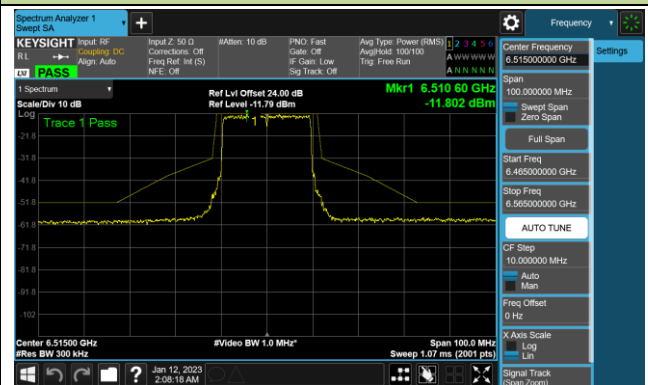

Channel 143 (6665MHz)

Channel 175 (6825MHz)

Channel 207 (6985MHz)

802.11ax-HE20 - Ant 1 (Nss = 4)

Channel 33 (6115MHz)

Channel 65 (6275MHz)

Channel 93 (6415MHz)

Channel 97 (6435MHz)

Channel 105 (6475MHz)

Channel 113 (6515MHz)

Channel 117 (6535MHz)

Channel 153 (6715MHz)

802.11ax-HE20 - Ant 1 (Nss = 4)

Channel 181 (6855MHz)

Channel 185 (6875MHz)

Channel 189 (6895MHz)

Channel 213 (7015MHz)

Channel 229 (7095MHz)