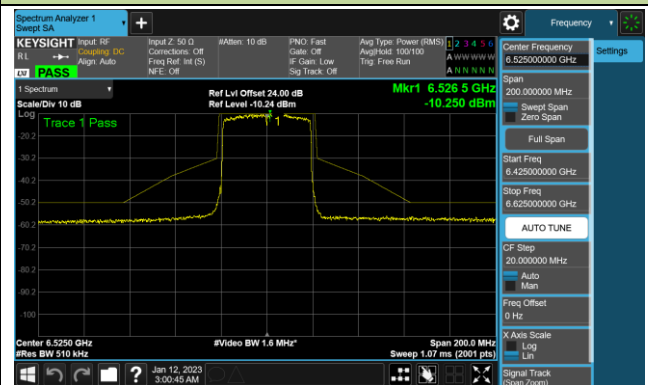

Channel 213 (7015MHz)

Channel 229 (7095MHz)

## 802.11ax-HE40 - Ant 1 (Nss = 4)

Channel 35 (6125MHz)

Channel 67 (6285MHz)

Channel 91 (6405MHz)

Channel 99 (6445MHz)

Channel 107 (6485MHz)

Channel 115 (6525MHz)

Channel 123 (6565MHz)