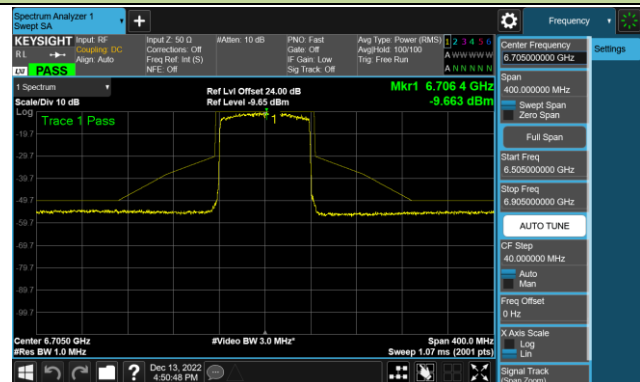

## 802.11ax-HE80 - Ant 4 (Nss = 1)

Channel 39 (6145MHz)

Channel 55 (6225MHz)

Channel 87 (6385MHz)

Channel 103 (6465MHz)

Channel 119 (6545MHz)

Channel 135 (6625MHz)

Channel 151 (6705MHz)

Channel 183 (6865MHz)

802.11ax-HE80 - Ant 4 (Nss = 1)

Channel 199 (6945MHz)

Channel 215 (7025MHz)

802.11ax-HE160 - Ant 4 (Nss = 1)

Channel 47 (6185MHz)

Channel 79 (6345MHz)

Channel 111 (6505MHz)