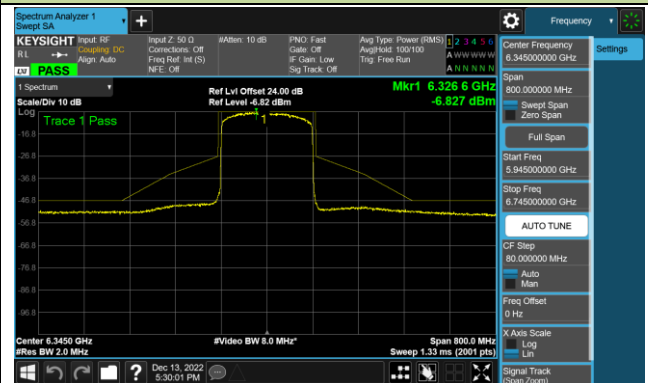

Channel 183 (6865MHz)

802.11ax-HE80 - Ant 4 (Nss = 1)

Channel 199 (6945MHz)

Channel 215 (7025MHz)

802.11ax-HE160 - Ant 4 (Nss = 1)

Channel 47 (6185MHz)

Channel 79 (6345MHz)

Channel 111 (6505MHz)

Channel 143 (6665MHz)

Channel 175 (6825MHz)

Channel 207 (6985MHz)

802.11ax-HE20 - Ant 1 (Nss = 4)

Channel 33 (6115MHz)

Channel 65 (6275MHz)

Channel 93 (6415MHz)

Channel 97 (6435MHz)