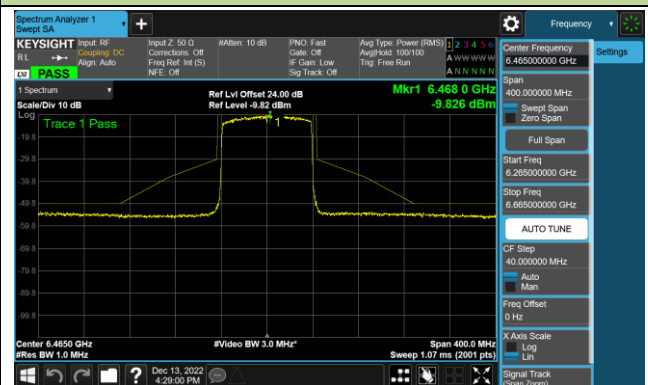

## 802.11ax-HE80 - Ant 4 (Nss = 1)

Channel 39 (6145MHz)

Channel 55 (6225MHz)

Channel 87 (6385MHz)

Channel 103 (6465MHz)

Channel 119 (6545MHz)

Channel 135 (6625MHz)

Channel 151 (6705MHz)

Channel 183 (6865MHz)

802.11ax-HE80 - Ant 4 (Nss = 1)

Channel 199 (6945MHz)

Channel 215 (7025MHz)

802.11ax-HE160 - Ant 4 (Nss = 1)

Channel 47 (6185MHz)

Channel 79 (6345MHz)

Channel 111 (6505MHz)