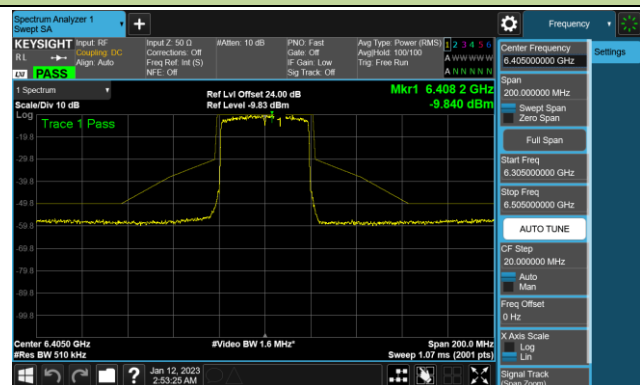

Channel 213 (7015MHz)

Channel 229 (7095MHz)

## 802.11ax-HE40 - Ant 1 (Nss = 4)

Channel 35 (6125MHz)

Channel 67 (6285MHz)

Channel 91 (6405MHz)

Channel 99 (6445MHz)

Channel 107 (6485MHz)

Channel 115 (6525MHz)

Channel 123 (6565MHz)

Channel 147 (6685MHz)

802.11ax-HE40 - Ant 1 (Nss = 4)

Channel 179 (6845MHz)

Channel 187 (6885MHz)

Channel 195 (6925MHz)

Channel 211 (7005MHz)

Channel 227 (7085MHz)