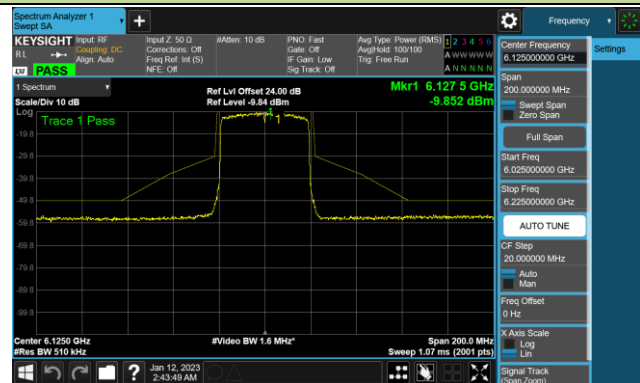

802.11ax-HE40 - Ant 1 (Nss = 4)

Channel 35 (6125MHz)