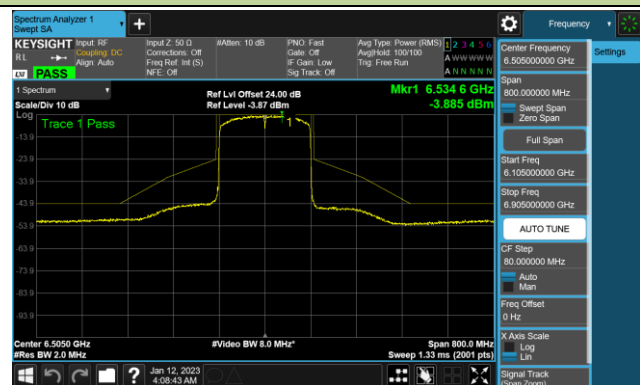

Channel 183 (6865MHz)

802.11ax-HE160 - Ant 1 (Nss = 4)

Channel 47 (6185MHz)

Channel 79 (6345MHz)

Channel 111 (6505MHz)

Channel 143 (6665MHz)

Channel 175 (6825MHz)

Channel 175 (6985MHz)

802.11ax-HE20 - Ant 2 (Nss = 4)

Channel 33 (6115MHz)

Channel 65 (6275MHz)

Channel 93 (6415MHz)

Channel 97 (6435MHz)

Channel 105 (6475MHz)

Channel 113 (6515MHz)

Channel 117 (6535MHz)