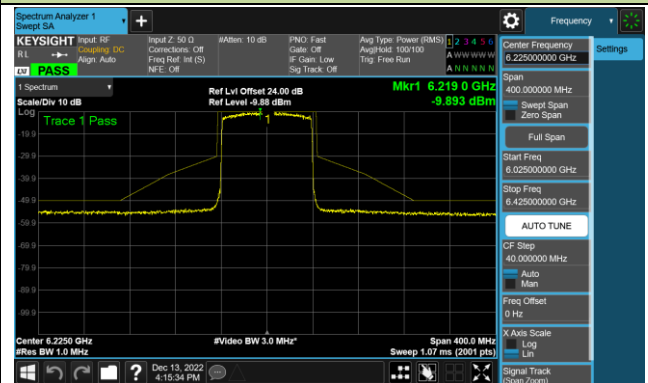

## 802.11ax-HE80 - Ant 4 (Nss = 1)

Channel 39 (6145MHz)

Channel 55 (6225MHz)

Channel 87 (6385MHz)

Channel 103 (6465MHz)

Channel 119 (6545MHz)

Channel 135 (6625MHz)

Channel 151 (6705MHz)

Channel 183 (6865MHz)

802.11ax-HE80 - Ant 4 (Nss = 1)

Channel 199 (6945MHz)

Channel 215 (7025MHz)

802.11ax-HE160 - Ant 4 (Nss = 1)

Channel 47 (6185MHz)

Channel 79 (6345MHz)

Channel 111 (6505MHz)