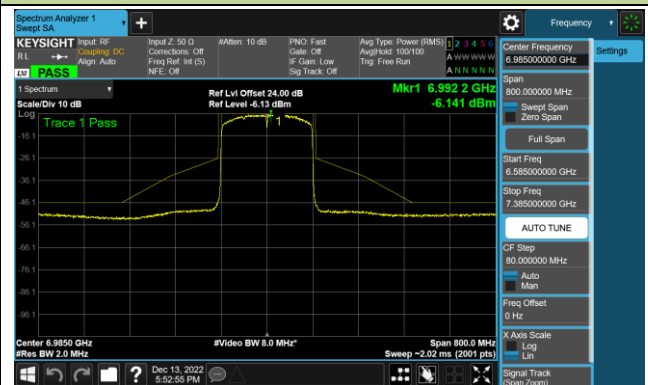

Channel 183 (6865MHz)

802.11ax-HE80 - Ant 4 (Nss = 1)

Channel 199 (6945MHz)

Channel 215 (7025MHz)

802.11ax-HE160 - Ant 4 (Nss = 1)

Channel 47 (6185MHz)

Channel 79 (6345MHz)

Channel 111 (6505MHz)

Channel 143 (6665MHz)

Channel 175 (6825MHz)

Channel 207 (6985MHz)

802.11ax-HE20 - Ant 1 (Nss = 4)

Channel 33 (6115MHz)

Channel 65 (6275MHz)

Channel 93 (6415MHz)

Channel 97 (6435MHz)