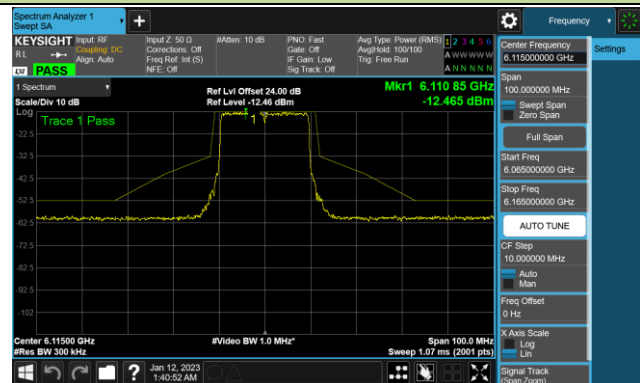

Channel 183 (6865MHz)

802.11ax-HE160 - Ant 1 (Nss = 4)

Channel 47 (6185MHz)

Channel 79 (6345MHz)

Channel 111 (6505MHz)

Channel 143 (6665MHz)

Channel 175 (6825MHz)

Channel 175 (6985MHz)

802.11ax-HE20 - Ant 2 (Nss = 4)

Channel 33 (6115MHz)

Channel 65 (6275MHz)

Channel 93 (6415MHz)

Channel 97 (6435MHz)

Channel 105 (6475MHz)

Channel 113 (6515MHz)

Channel 117 (6535MHz)