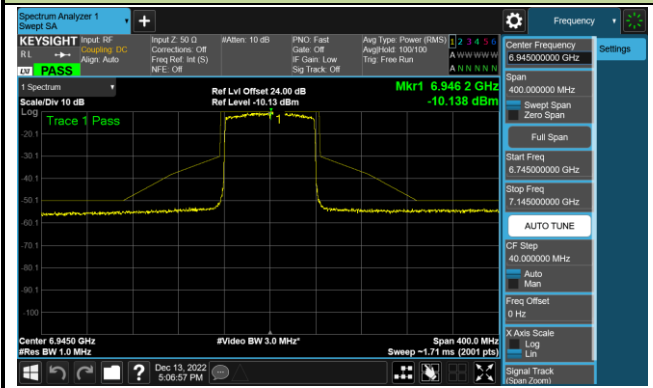

Channel 87 (6385MHz)

Channel 103 (6465MHz)

Channel 119 (6545MHz)

Channel 135 (6625MHz)

Channel 151 (6705MHz)

Channel 183 (6865MHz)

802.11ax-HE80 - Ant 3 (Nss = 1)

Channel 199 (6945MHz)

Channel 215 (7025MHz)

802.11ax-HE160 - Ant 3 (Nss = 1)

Channel 47 (6185MHz)

Channel 79 (6345MHz)

Channel 111 (6505MHz)

Channel 143 (6665MHz)

Channel 175 (6825MHz)

Channel 207 (6985MHz)