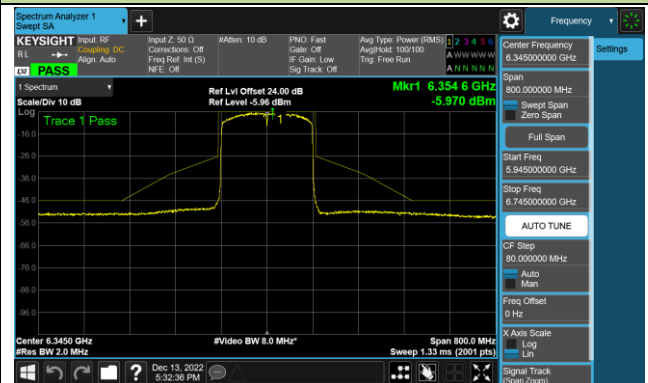

802.11ax-HE160 - Ant 2 (Nss = 1)

Channel 47 (6185MHz)

Channel 79 (6345MHz)

Channel 111 (6505MHz)

Channel 143 (6665MHz)

Channel 175 (6825MHz)

Channel 207 (6985MHz)

802.11ax-HE20 - Ant 3 (Nss = 1)

Channel 33 (6115MHz)

Channel 65 (6275MHz)

Channel 93 (6415MHz)

Channel 97 (6435MHz)

Channel 105 (6475MHz)

Channel 113 (6515MHz)

Channel 117 (6535MHz)

Channel 153 (6715MHz)