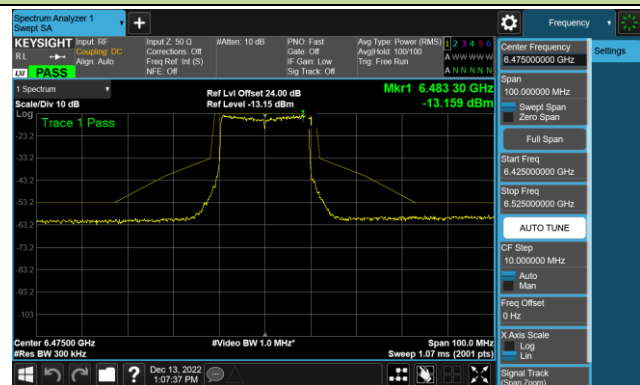

Channel 33 (6115MHz)

Channel 65 (6275MHz)

Channel 93 (6415MHz)

Channel 97 (6435MHz)

Channel 105 (6475MHz)

Channel 113 (6515MHz)

Channel 117 (6535MHz)

Channel 153 (6715MHz)

802.11ax-HE20 - Ant 3 (Nss = 1)

Channel 181 (6855MHz)

Channel 185 (6875MHz)

Channel 189 (6895MHz)

Channel 213 (7015MHz)

Channel 229 (7095MHz)

802.11ax-HE40 - Ant 3 (Nss = 1)

Channel 35 (6125MHz)