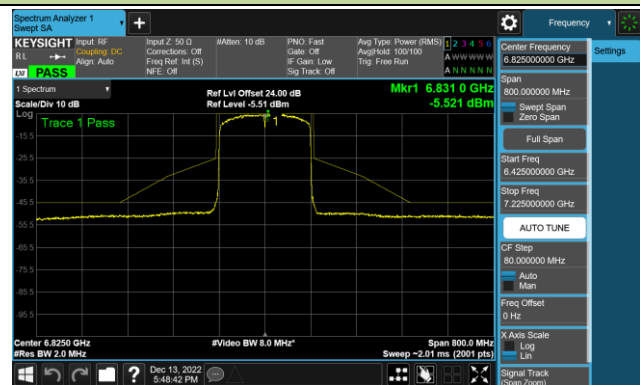

802.11ax-HE160 - Ant 2 (Nss = 1)

Channel 47 (6185MHz)

Channel 79 (6345MHz)

Channel 111 (6505MHz)

Channel 143 (6665MHz)

Channel 175 (6825MHz)

Channel 207 (6985MHz)

802.11ax-HE20 - Ant 3 (Nss = 1)

Channel 33 (6115MHz)

Channel 65 (6275MHz)

Channel 93 (6415MHz)

Channel 97 (6435MHz)

Channel 105 (6475MHz)

Channel 113 (6515MHz)

Channel 117 (6535MHz)

Channel 153 (6715MHz)