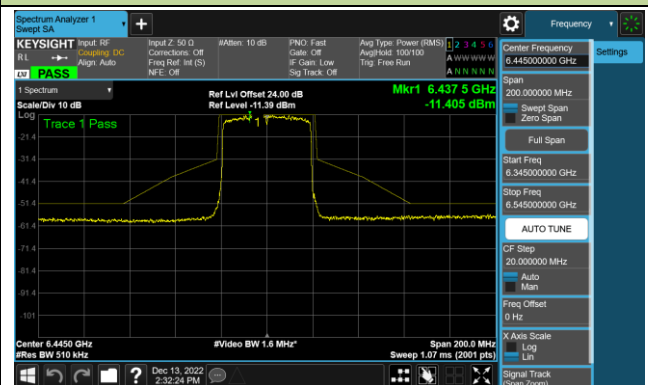

802.11ax-HE20 - Ant 3 (Nss = 1)

Channel 181 (6855MHz)

Channel 185 (6875MHz)

Channel 189 (6895MHz)

Channel 213 (7015MHz)

Channel 229 (7095MHz)

802.11ax-HE40 - Ant 3 (Nss = 1)

Channel 35 (6125MHz)

Channel 67 (6285MHz)

Channel 91 (6405MHz)

Channel 99 (6445MHz)

Channel 107 (6485MHz)

Channel 115 (6525MHz)

Channel 123 (6565MHz)

Channel 147 (6685MHz)

802.11ax-HE40 - Ant 3 (Nss = 1)