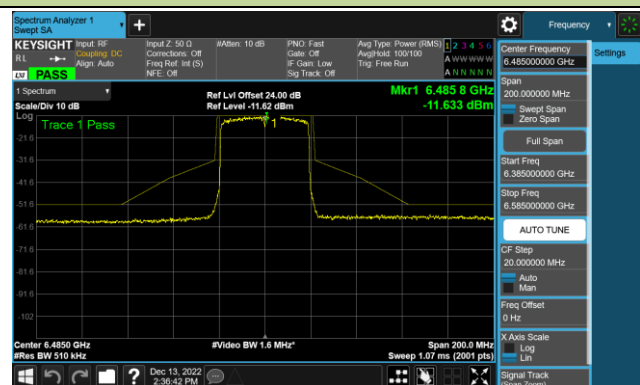

Channel 67 (6285MHz)

Channel 91 (6405MHz)

Channel 99 (6445MHz)

Channel 107 (6485MHz)

Channel 115 (6525MHz)

Channel 123 (6565MHz)

Channel 147 (6685MHz)

802.11ax-HE40 - Ant 3 (Nss = 1)

Channel 179 (6845MHz)

Channel 187 (6885MHz)

Channel 195 (6925MHz)

Channel 211 (7005MHz)

Channel 227 (7085MHz)

802.11ax-HE80 - Ant 3 (Nss = 1)

Channel 39 (6145MHz)

Channel 55 (6225MHz)