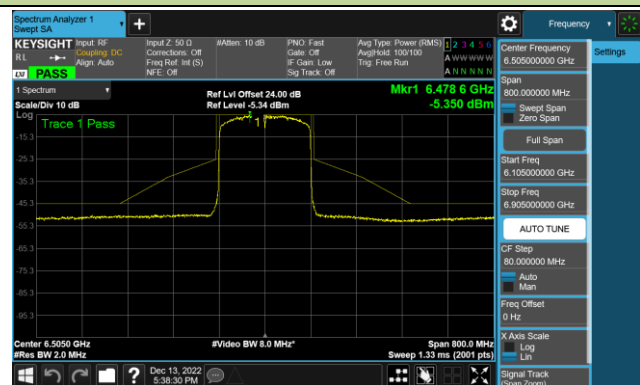

802.11ax-HE160 - Ant 2 (Nss = 1)

Channel 47 (6185MHz)

Channel 79 (6345MHz)

Channel 111 (6505MHz)

Channel 143 (6665MHz)

Channel 175 (6825MHz)

Channel 207 (6985MHz)

802.11ax-HE20 - Ant 3 (Nss = 1)

Channel 33 (6115MHz)

Channel 65 (6275MHz)

Channel 93 (6415MHz)

Channel 97 (6435MHz)

Channel 105 (6475MHz)

Channel 113 (6515MHz)

Channel 117 (6535MHz)

Channel 153 (6715MHz)