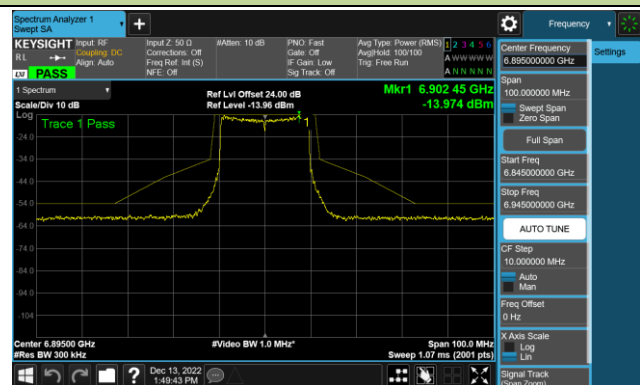

Channel 153 (6715MHz)

802.11ax-HE20 - Ant 4 (Nss = 1)

Channel 181 (6855MHz)

Channel 185 (6875MHz)

Channel 189 (6895MHz)

Channel 213 (7015MHz)

Channel 229 (7095MHz)

802.11ax-HE40 - Ant 4 (Nss = 1)