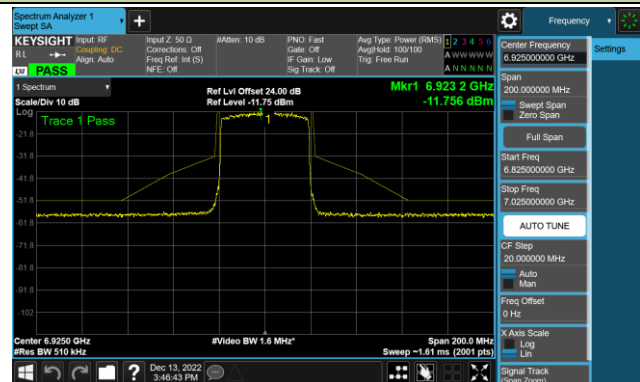

802.11ax-HE40 - Ant 4 (Nss = 1)

Channel 179 (6845MHz)

Channel 187 (6885MHz)

Channel 195 (6925MHz)

Channel 211 (7005MHz)

Channel 227 (7085MHz)