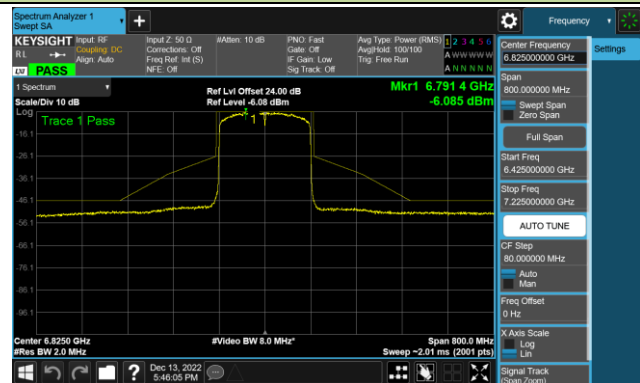

Channel 215 (7025MHz)

802.11ax-HE160 - Ant 3 (Nss = 1)

Channel 47 (6185MHz)

Channel 79 (6345MHz)

Channel 111 (6505MHz)

Channel 143 (6665MHz)

Channel 175 (6825MHz)

Channel 207 (6985MHz)

802.11ax-HE20 - Ant 4 (Nss = 1)

Channel 33 (6115MHz)

Channel 65 (6275MHz)

Channel 93 (6415MHz)

Channel 97 (6435MHz)

Channel 105 (6475MHz)

Channel 113 (6515MHz)

Channel 117 (6535MHz)