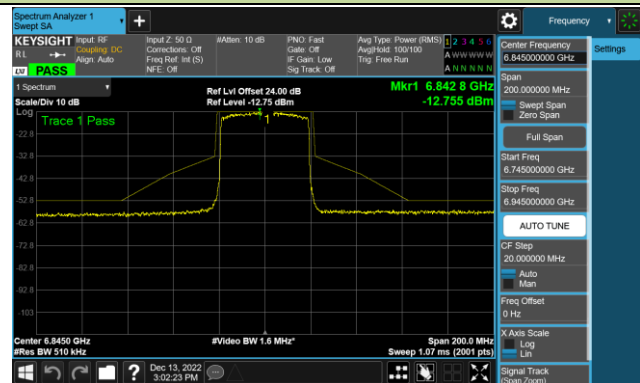

Channel 67 (6285MHz)

Channel 91 (6405MHz)

Channel 99 (6445MHz)

Channel 107 (6485MHz)

Channel 115 (6525MHz)

Channel 123 (6565MHz)

Channel 147 (6685MHz)

802.11ax-HE40 - Ant 3 (Nss = 1)

Channel 179 (6845MHz)

Channel 187 (6885MHz)

Channel 195 (6925MHz)

Channel 211 (7005MHz)

Channel 227 (7085MHz)

802.11ax-HE80 - Ant 3 (Nss = 1)

Channel 39 (6145MHz)

Channel 55 (6225MHz)