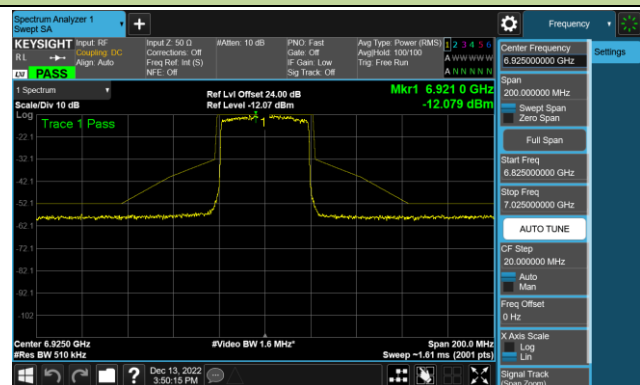

Channel 67 (6285MHz)

Channel 91 (6405MHz)

Channel 99 (6445MHz)

Channel 107 (6485MHz)

Channel 115 (6525MHz)

Channel 123 (6565MHz)

Channel 147 (6685MHz)

802.11ax-HE40 - Ant 3 (Nss = 1)

Channel 179 (6845MHz)

Channel 187 (6885MHz)

Channel 195 (6925MHz)

Channel 211 (7005MHz)

Channel 227 (7085MHz)

802.11ax-HE80 - Ant 3 (Nss = 1)

Channel 39 (6145MHz)

Channel 55 (6225MHz)