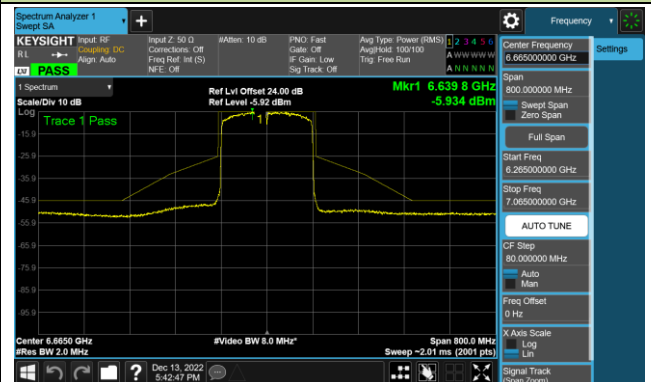

Channel 87 (6385MHz)

Channel 103 (6465MHz)

Channel 119 (6545MHz)

Channel 135 (6625MHz)

Channel 151 (6705MHz)

Channel 183 (6865MHz)

802.11ax-HE80 - Ant 3 (Nss = 1)

Channel 199 (6945MHz)

Channel 215 (7025MHz)

802.11ax-HE160 - Ant 3 (Nss = 1)

Channel 47 (6185MHz)

Channel 79 (6345MHz)

Channel 111 (6505MHz)

Channel 143 (6665MHz)

Channel 175 (6825MHz)

Channel 207 (6985MHz)

802.11ax-HE20 - Ant 4 (Nss = 1)

Channel 33 (6115MHz)

Channel 65 (6275MHz)

Channel 93 (6415MHz)

Channel 97 (6435MHz)

Channel 105 (6475MHz)

Channel 113 (6515MHz)

Channel 117 (6535MHz)