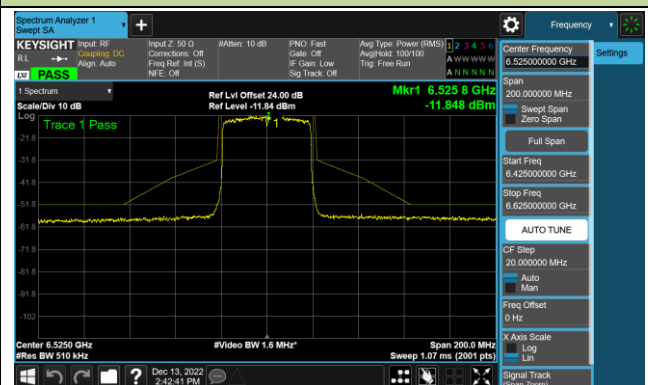

Channel 67 (6285MHz)

Channel 91 (6405MHz)

Channel 99 (6445MHz)

Channel 107 (6485MHz)

Channel 115 (6525MHz)

Channel 123 (6565MHz)

Channel 147 (6685MHz)

802.11ax-HE40 - Ant 3 (Nss = 1)

Channel 179 (6845MHz)

Channel 187 (6885MHz)

Channel 195 (6925MHz)

Channel 211 (7005MHz)

Channel 227 (7085MHz)

802.11ax-HE80 - Ant 3 (Nss = 1)

Channel 39 (6145MHz)

Channel 55 (6225MHz)