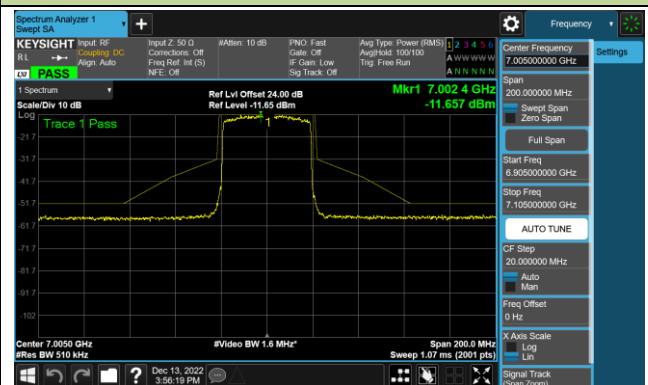

Channel 179 (6845MHz)

Channel 187 (6885MHz)

Channel 195 (6925MHz)

Channel 211 (7005MHz)

Channel 227 (7085MHz)

802.11ax-HE80 - Ant 3 (Nss = 1)

Channel 39 (6145MHz)

Channel 55 (6225MHz)

Channel 87 (6385MHz)

Channel 103 (6465MHz)

Channel 119 (6545MHz)

Channel 135 (6625MHz)

Channel 151 (6705MHz)

Channel 183 (6865MHz)

802.11ax-HE80 - Ant 3 (Nss = 1)

Channel 199 (6945MHz)