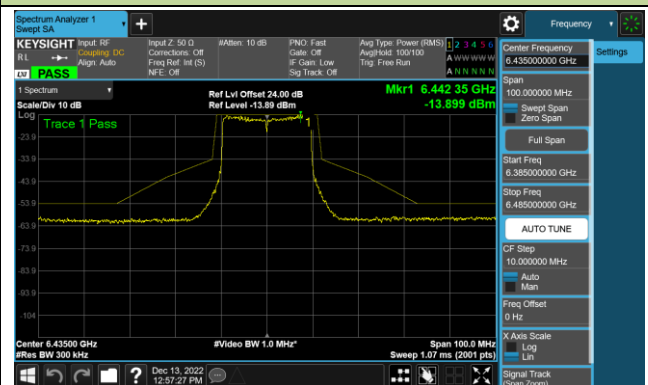

Channel 33 (6115MHz)

Channel 65 (6275MHz)

Channel 93 (6415MHz)

Channel 97 (6435MHz)

Channel 105 (6475MHz)

Channel 113 (6515MHz)

Channel 117 (6535MHz)

Channel 153 (6715MHz)

802.11ax-HE20 - Ant 3 (Nss = 1)

Channel 181 (6855MHz)

Channel 185 (6875MHz)

Channel 189 (6895MHz)

Channel 213 (7015MHz)

Channel 229 (7095MHz)

802.11ax-HE40 - Ant 3 (Nss = 1)

Channel 35 (6125MHz)