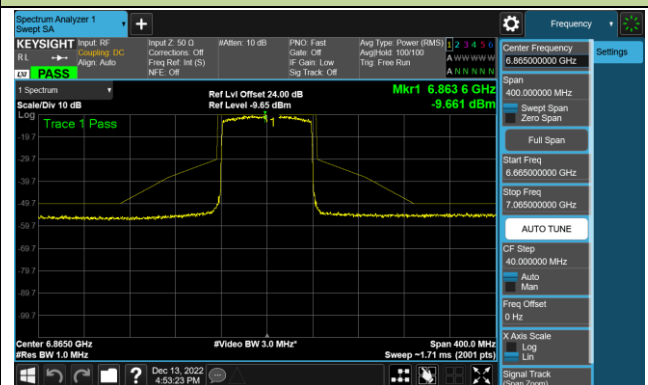

Channel 87 (6385MHz)

Channel 103 (6465MHz)

Channel 119 (6545MHz)

Channel 135 (6625MHz)

Channel 151 (6705MHz)

Channel 183 (6865MHz)

802.11ax-HE80 - Ant 3 (Nss = 1)

Channel 199 (6945MHz)

Channel 215 (7025MHz)

802.11ax-HE160 - Ant 3 (Nss = 1)

Channel 47 (6185MHz)

Channel 79 (6345MHz)

Channel 111 (6505MHz)

Channel 143 (6665MHz)

Channel 175 (6825MHz)

Channel 207 (6985MHz)