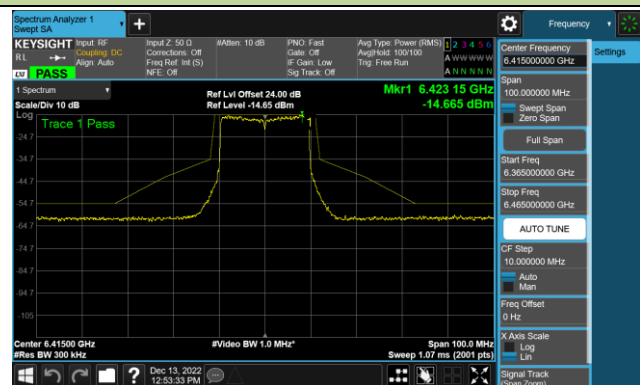

802.11ax-HE20 - Ant 4 (Nss = 1)

Channel 33 (6115MHz)

Channel 65 (6275MHz)

Channel 93 (6415MHz)

Channel 97 (6435MHz)

Channel 105 (6475MHz)

Channel 113 (6515MHz)

Channel 117 (6535MHz)

Channel 153 (6715MHz)

802.11ax-HE20 - Ant 4 (Nss = 1)

Channel 181 (6855MHz)

Channel 185 (6875MHz)

Channel 189 (6895MHz)

Channel 213 (7015MHz)

Channel 229 (7095MHz)

802.11ax-HE40 - Ant 4 (Nss = 1)