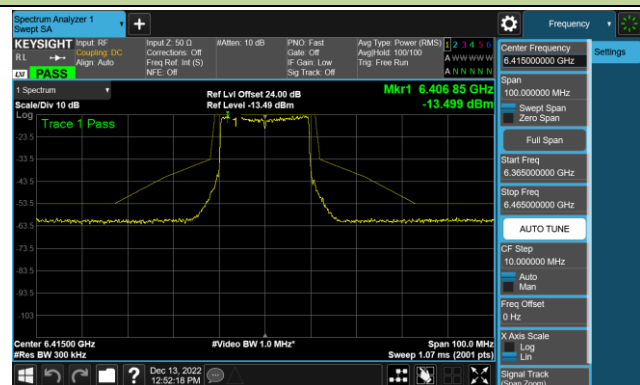

802.11ax-HE160 - Ant 2 (Nss = 1)

Channel 47 (6185MHz)

Channel 79 (6345MHz)

Channel 111 (6505MHz)

Channel 143 (6665MHz)

Channel 175 (6825MHz)

Channel 207 (6985MHz)

802.11ax-HE20 - Ant 3 (Nss = 1)

Channel 33 (6115MHz)

Channel 65 (6275MHz)

Channel 93 (6415MHz)

Channel 97 (6435MHz)

Channel 105 (6475MHz)

Channel 113 (6515MHz)

Channel 117 (6535MHz)

Channel 153 (6715MHz)