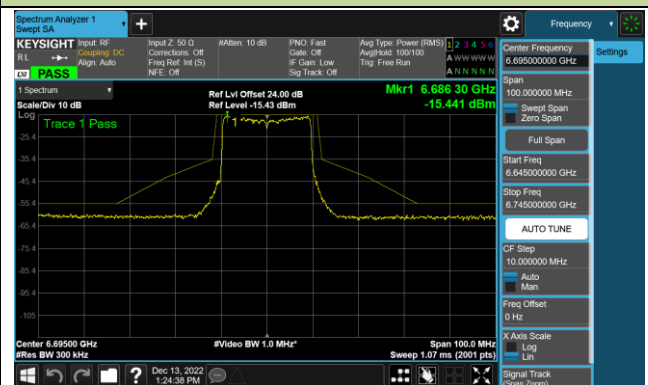

Channel 153 (6715MHz)