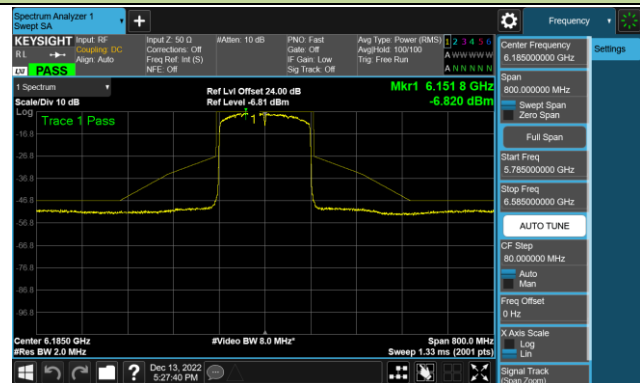

Channel 87 (6385MHz)

Channel 103 (6465MHz)

Channel 119 (6545MHz)

Channel 135 (6625MHz)

Channel 151 (6705MHz)

Channel 183 (6865MHz)

802.11ax-HE80 - Ant 3 (Nss = 1)

Channel 199 (6945MHz)

Channel 215 (7025MHz)

802.11ax-HE160 - Ant 3 (Nss = 1)

Channel 47 (6185MHz)

Channel 79 (6345MHz)

Channel 111 (6505MHz)

Channel 143 (6665MHz)

Channel 175 (6825MHz)

Channel 207 (6985MHz)