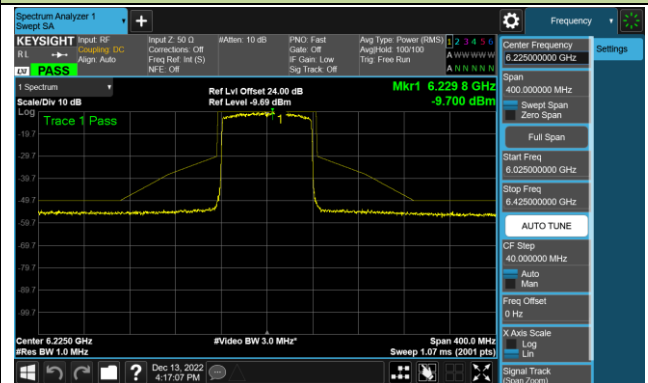

Channel 179 (6845MHz)

Channel 187 (6885MHz)

Channel 195 (6925MHz)

Channel 211 (7005MHz)

Channel 227 (7085MHz)

802.11ax-HE80 - Ant 3 (Nss = 1)

Channel 39 (6145MHz)

Channel 55 (6225MHz)

Channel 87 (6385MHz)

Channel 103 (6465MHz)

Channel 119 (6545MHz)

Channel 135 (6625MHz)

Channel 151 (6705MHz)

Channel 183 (6865MHz)

802.11ax-HE80 - Ant 3 (Nss = 1)

Channel 199 (6945MHz)