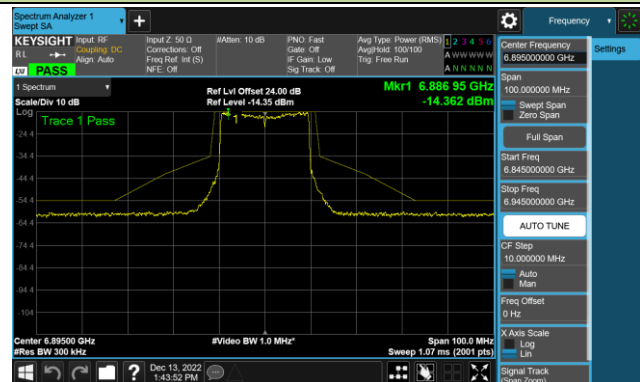

802.11ax-HE20 - Ant 3 (Nss = 1)

Channel 181 (6855MHz)

Channel 185 (6875MHz)

Channel 189 (6895MHz)

Channel 213 (7015MHz)

Channel 229 (7095MHz)

802.11ax-HE40 - Ant 3 (Nss = 1)

Channel 35 (6125MHz)

Channel 67 (6285MHz)

Channel 91 (6405MHz)

Channel 99 (6445MHz)

Channel 107 (6485MHz)

Channel 115 (6525MHz)

Channel 123 (6565MHz)

Channel 147 (6685MHz)

802.11ax-HE40 - Ant 3 (Nss = 1)