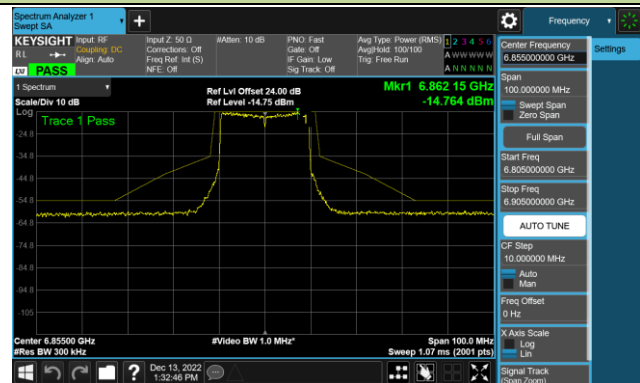

Channel 33 (6115MHz)

Channel 65 (6275MHz)

Channel 93 (6415MHz)

Channel 97 (6435MHz)

Channel 105 (6475MHz)

Channel 113 (6515MHz)

Channel 117 (6535MHz)

Channel 153 (6715MHz)

802.11ax-HE20 - Ant 3 (Nss = 1)

Channel 181 (6855MHz)

Channel 185 (6875MHz)

Channel 189 (6895MHz)

Channel 213 (7015MHz)

Channel 229 (7095MHz)

802.11ax-HE40 - Ant 3 (Nss = 1)

Channel 35 (6125MHz)