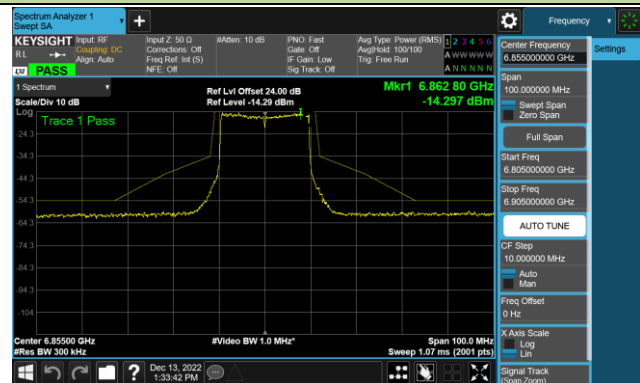

802.11ax-HE20 - Ant 4 (Nss = 1)

Channel 33 (6115MHz)

Channel 65 (6275MHz)

Channel 93 (6415MHz)

Channel 97 (6435MHz)

Channel 105 (6475MHz)

Channel 113 (6515MHz)

Channel 117 (6535MHz)

Channel 153 (6715MHz)

802.11ax-HE20 - Ant 4 (Nss = 1)

Channel 181 (6855MHz)

Channel 185 (6875MHz)

Channel 189 (6895MHz)

Channel 213 (7015MHz)

Channel 229 (7095MHz)

802.11ax-HE40 - Ant 4 (Nss = 1)