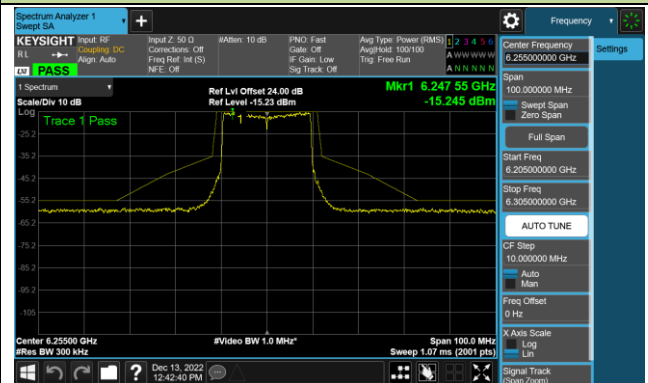

Channel 87 (6385MHz)

Channel 103 (6465MHz)

Channel 119 (6545MHz)

Channel 135 (6625MHz)

Channel 151 (6705MHz)

Channel 183 (6865MHz)

802.11ax-HE80 - Ant 3 (Nss = 1)

Channel 199 (6945MHz)

Channel 215 (7025MHz)

802.11ax-HE160 - Ant 3 (Nss = 1)

Channel 47 (6185MHz)

Channel 79 (6345MHz)

Channel 111 (6505MHz)

Channel 143 (6665MHz)

Channel 175 (6825MHz)

Channel 207 (6985MHz)

802.11ax-HE20 - Ant 4 (Nss = 1)

Channel 33 (6115MHz)

Channel 65 (6275MHz)

Channel 93 (6415MHz)

Channel 97 (6435MHz)

Channel 105 (6475MHz)

Channel 113 (6515MHz)

Channel 117 (6535MHz)