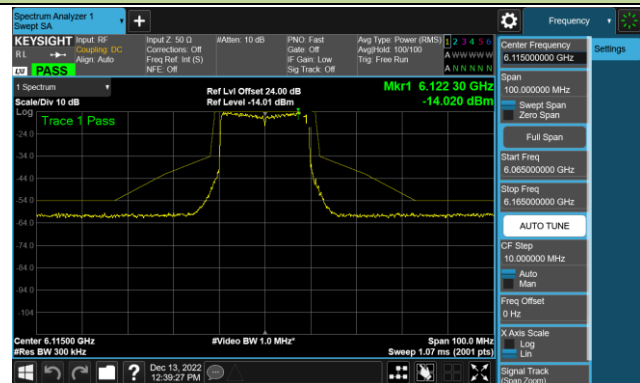

802.11ax-HE20 - Ant 3 (Nss = 1)

Channel 33 (6115MHz)