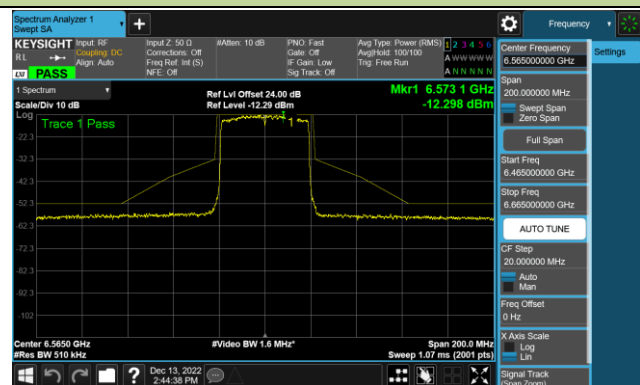

Channel 35 (6125MHz)

Channel 67 (6285MHz)

Channel 91 (6405MHz)

Channel 99 (6445MHz)

Channel 107 (6485MHz)

Channel 115 (6525MHz)

Channel 123 (6565MHz)

Channel 147 (6685MHz)

802.11ax-HE40 - Ant 4 (Nss = 1)

Channel 179 (6845MHz)

Channel 187 (6885MHz)

Channel 195 (6925MHz)

Channel 211 (7005MHz)

Channel 227 (7085MHz)