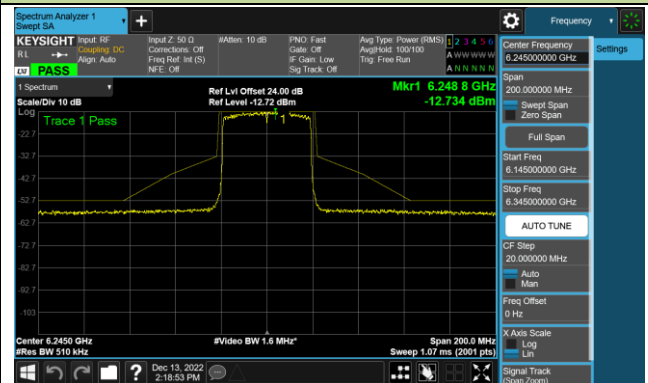

Channel 153 (6715MHz)

802.11ax-HE20 - Ant 4 (Nss = 1)

Channel 181 (6855MHz)

Channel 185 (6875MHz)

Channel 189 (6895MHz)

Channel 213 (7015MHz)

Channel 229 (7095MHz)

802.11ax-HE40 - Ant 4 (Nss = 1)

Channel 35 (6125MHz)

Channel 67 (6285MHz)

Channel 91 (6405MHz)

Channel 99 (6445MHz)

Channel 107 (6485MHz)

Channel 115 (6525MHz)

Channel 123 (6565MHz)

Channel 147 (6685MHz)