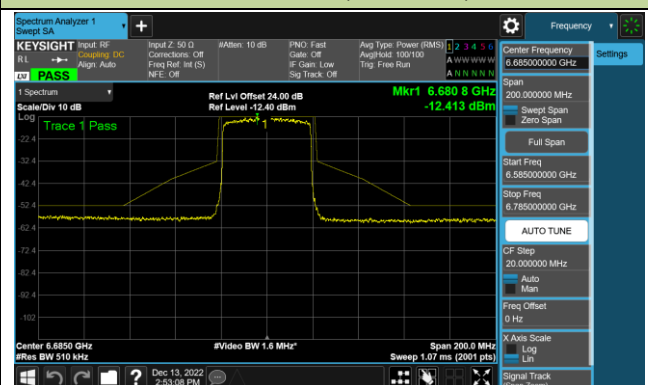

Channel 67 (6285MHz)

Channel 91 (6405MHz)

Channel 99 (6445MHz)

Channel 107 (6485MHz)

Channel 115 (6525MHz)

Channel 123 (6565MHz)

Channel 147 (6685MHz)

802.11ax-HE40 - Ant 3 (Nss = 1)

Channel 179 (6845MHz)

Channel 187 (6885MHz)

Channel 195 (6925MHz)

Channel 211 (7005MHz)

Channel 227 (7085MHz)

802.11ax-HE80 - Ant 3 (Nss = 1)

Channel 39 (6145MHz)

Channel 55 (6225MHz)