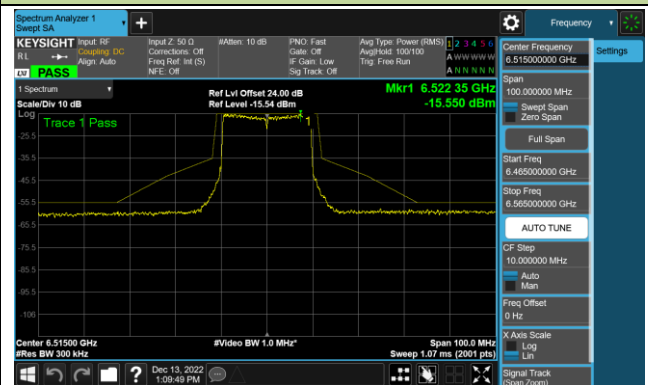

802.11ax-HE20 - Ant 4 (Nss = 1)

Channel 33 (6115MHz)

Channel 65 (6275MHz)

Channel 93 (6415MHz)

Channel 97 (6435MHz)

Channel 105 (6475MHz)

Channel 113 (6515MHz)

Channel 117 (6535MHz)