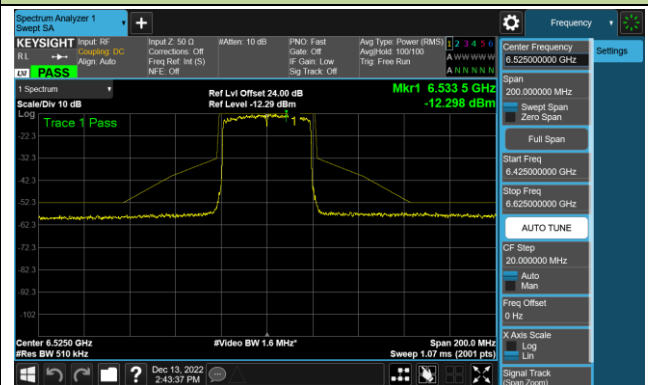

Channel 35 (6125MHz)

Channel 67 (6285MHz)

Channel 91 (6405MHz)

Channel 99 (6445MHz)

Channel 107 (6485MHz)

Channel 115 (6525MHz)

Channel 123 (6565MHz)

Channel 147 (6685MHz)

802.11ax-HE40 - Ant 4 (Nss = 1)

Channel 179 (6845MHz)

Channel 187 (6885MHz)

Channel 195 (6925MHz)

Channel 211 (7005MHz)

Channel 227 (7085MHz)