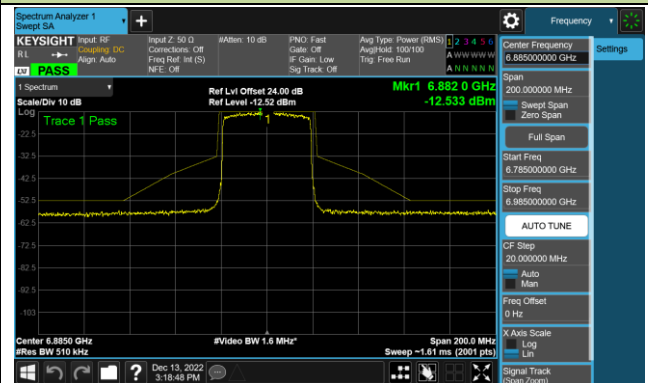

Channel 67 (6285MHz)

Channel 91 (6405MHz)

Channel 99 (6445MHz)

Channel 107 (6485MHz)

Channel 115 (6525MHz)

Channel 123 (6565MHz)

Channel 147 (6685MHz)

802.11ax-HE40 - Ant 3 (Nss = 1)

Channel 179 (6845MHz)

Channel 187 (6885MHz)

Channel 195 (6925MHz)

Channel 211 (7005MHz)

Channel 227 (7085MHz)

802.11ax-HE80 - Ant 3 (Nss = 1)

Channel 39 (6145MHz)

Channel 55 (6225MHz)