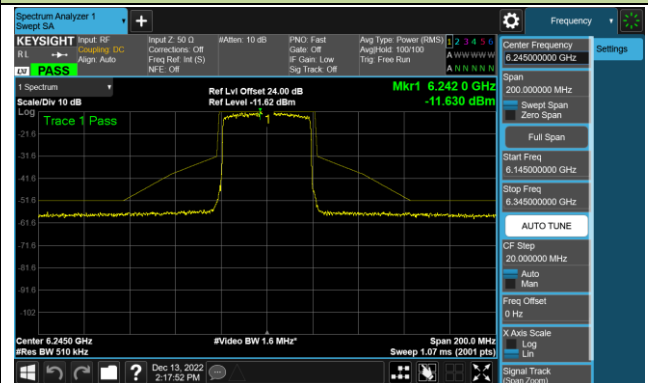

802.11ax-HE20 - Ant 3 (Nss = 1)

Channel 181 (6855MHz)

Channel 185 (6875MHz)

Channel 189 (6895MHz)

Channel 213 (7015MHz)

Channel 229 (7095MHz)

802.11ax-HE40 - Ant 3 (Nss = 1)

Channel 35 (6125MHz)

Channel 67 (6285MHz)

Channel 91 (6405MHz)

Channel 99 (6445MHz)

Channel 107 (6485MHz)

Channel 115 (6525MHz)

Channel 123 (6565MHz)

Channel 147 (6685MHz)

802.11ax-HE40 - Ant 3 (Nss = 1)