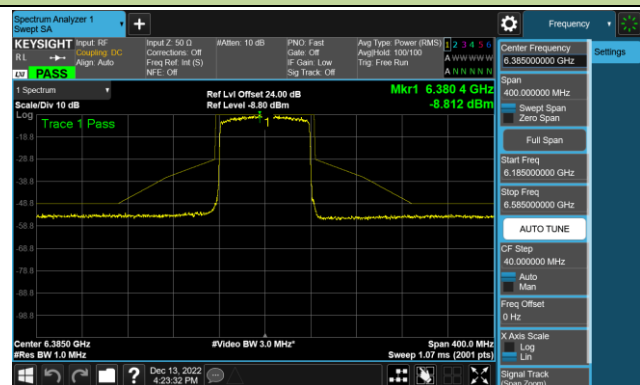

Channel 179 (6845MHz)

Channel 187 (6885MHz)

Channel 195 (6925MHz)

Channel 211 (7005MHz)

Channel 227 (7085MHz)

802.11ax-HE80 - Ant 3 (Nss = 1)

Channel 39 (6145MHz)

Channel 55 (6225MHz)

Channel 87 (6385MHz)

Channel 103 (6465MHz)

Channel 119 (6545MHz)

Channel 135 (6625MHz)

Channel 151 (6705MHz)

Channel 183 (6865MHz)

802.11ax-HE80 - Ant 3 (Nss = 1)

Channel 199 (6945MHz)