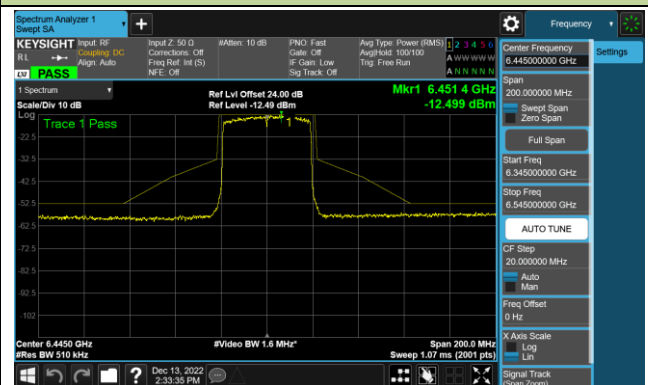

Channel 35 (6125MHz)

Channel 67 (6285MHz)

Channel 91 (6405MHz)

Channel 99 (6445MHz)

Channel 107 (6485MHz)

Channel 115 (6525MHz)

Channel 123 (6565MHz)

Channel 147 (6685MHz)

802.11ax-HE40 - Ant 4 (Nss = 1)

Channel 179 (6845MHz)

Channel 187 (6885MHz)

Channel 195 (6925MHz)

Channel 211 (7005MHz)

Channel 227 (7085MHz)