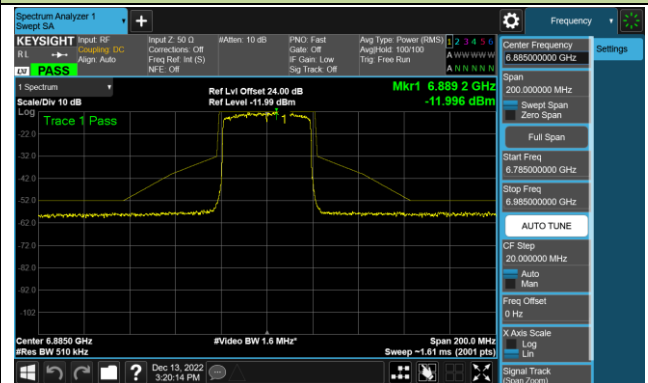

Channel 35 (6125MHz)

Channel 67 (6285MHz)

Channel 91 (6405MHz)

Channel 99 (6445MHz)

Channel 107 (6485MHz)

Channel 115 (6525MHz)

Channel 123 (6565MHz)

Channel 147 (6685MHz)

802.11ax-HE40 - Ant 4 (Nss = 1)

Channel 179 (6845MHz)

Channel 187 (6885MHz)

Channel 195 (6925MHz)

Channel 211 (7005MHz)

Channel 227 (7085MHz)