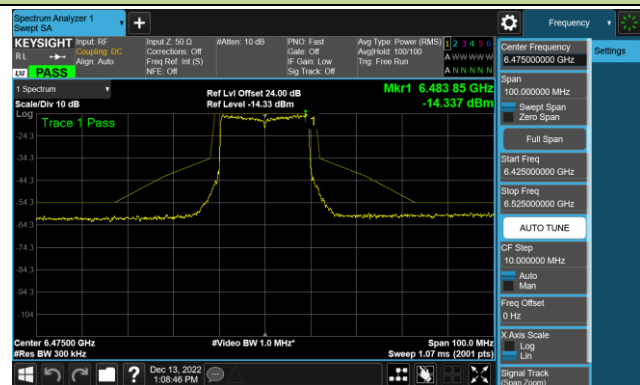

802.11ax-HE20 - Ant 4 (Nss = 1)

Channel 33 (6115MHz)

Channel 65 (6275MHz)

Channel 93 (6415MHz)

Channel 97 (6435MHz)

Channel 105 (6475MHz)

Channel 113 (6515MHz)

Channel 117 (6535MHz)

Channel 153 (6715MHz)

802.11ax-HE20 - Ant 4 (Nss = 1)

Channel 181 (6855MHz)

Channel 185 (6875MHz)

Channel 189 (6895MHz)

Channel 213 (7015MHz)

Channel 229 (7095MHz)

802.11ax-HE40 - Ant 4 (Nss = 1)