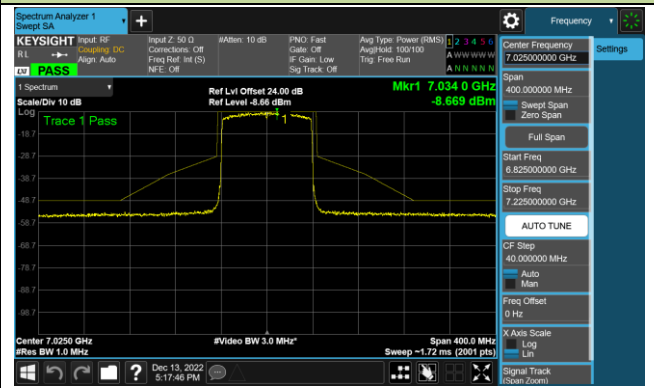

Channel 87 (6385MHz)

Channel 103 (6465MHz)

Channel 119 (6545MHz)

Channel 135 (6625MHz)

Channel 151 (6705MHz)

Channel 183 (6865MHz)

802.11ax-HE80 - Ant 3 (Nss = 1)

Channel 199 (6945MHz)

Channel 215 (7025MHz)

802.11ax-HE160 - Ant 3 (Nss = 1)

Channel 47 (6185MHz)

Channel 79 (6345MHz)

Channel 111 (6505MHz)

Channel 143 (6665MHz)

Channel 175 (6825MHz)

Channel 207 (6985MHz)