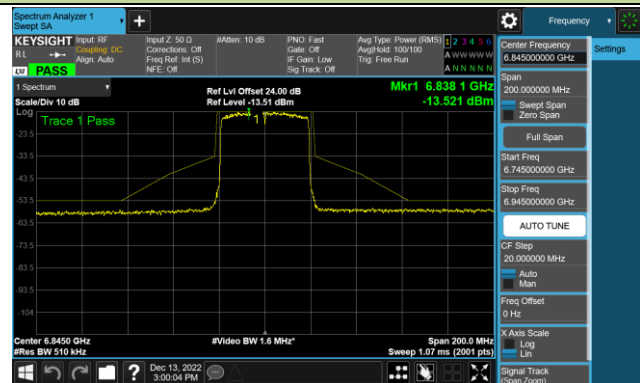

Channel 35 (6125MHz)

Channel 67 (6285MHz)

Channel 91 (6405MHz)

Channel 99 (6445MHz)

Channel 107 (6485MHz)

Channel 115 (6525MHz)

Channel 123 (6565MHz)

Channel 147 (6685MHz)

802.11ax-HE40 - Ant 4 (Nss = 1)

Channel 179 (6845MHz)

Channel 187 (6885MHz)

Channel 195 (6925MHz)

Channel 211 (7005MHz)

Channel 227 (7085MHz)