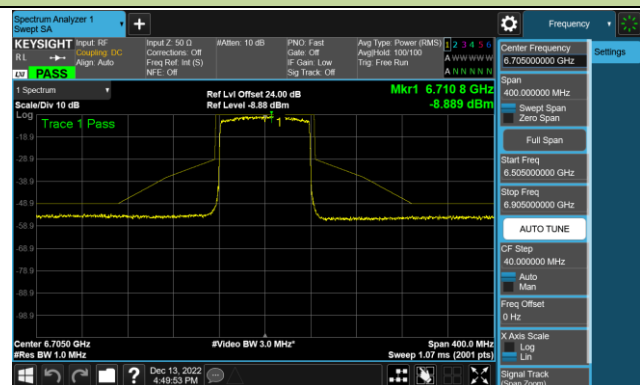

Channel 87 (6385MHz)

Channel 103 (6465MHz)

Channel 119 (6545MHz)

Channel 135 (6625MHz)

Channel 151 (6705MHz)

Channel 183 (6865MHz)

802.11ax-HE80 - Ant 3 (Nss = 1)

Channel 199 (6945MHz)

Channel 215 (7025MHz)

802.11ax-HE160 - Ant 3 (Nss = 1)

Channel 47 (6185MHz)

Channel 79 (6345MHz)

Channel 111 (6505MHz)

Channel 143 (6665MHz)

Channel 175 (6825MHz)

Channel 207 (6985MHz)