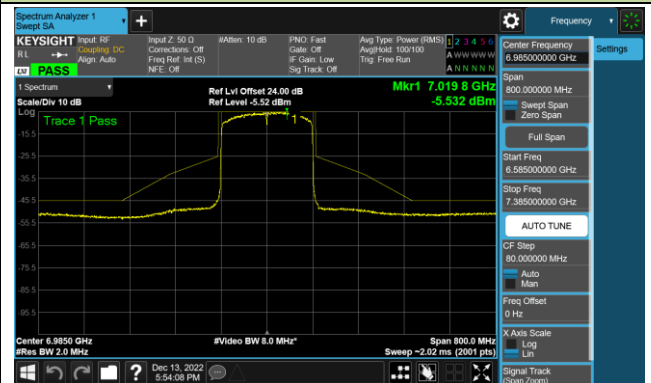

Channel 87 (6385MHz)

Channel 103 (6465MHz)

Channel 119 (6545MHz)

Channel 135 (6625MHz)

Channel 151 (6705MHz)

Channel 183 (6865MHz)

802.11ax-HE80 - Ant 3 (Nss = 1)

Channel 199 (6945MHz)

Channel 215 (7025MHz)

802.11ax-HE160 - Ant 3 (Nss = 1)

Channel 47 (6185MHz)

Channel 79 (6345MHz)

Channel 111 (6505MHz)

Channel 143 (6665MHz)

Channel 175 (6825MHz)

Channel 207 (6985MHz)

802.11ax-HE20 - Ant 4 (Nss = 1)

Channel 33 (6115MHz)

Channel 65 (6275MHz)

Channel 93 (6415MHz)

Channel 97 (6435MHz)

Channel 105 (6475MHz)

Channel 113 (6515MHz)

Channel 117 (6535MHz)