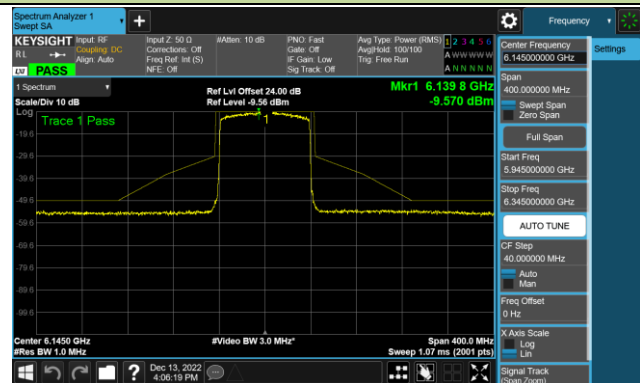

Channel 179 (6845MHz)

Channel 187 (6885MHz)

Channel 195 (6925MHz)

Channel 211 (7005MHz)

Channel 227 (7085MHz)

802.11ax-HE80 - Ant 3 (Nss = 1)

Channel 39 (6145MHz)

Channel 55 (6225MHz)

Channel 87 (6385MHz)

Channel 103 (6465MHz)

Channel 119 (6545MHz)

Channel 135 (6625MHz)

Channel 151 (6705MHz)

Channel 183 (6865MHz)

802.11ax-HE80 - Ant 3 (Nss = 1)

Channel 199 (6945MHz)