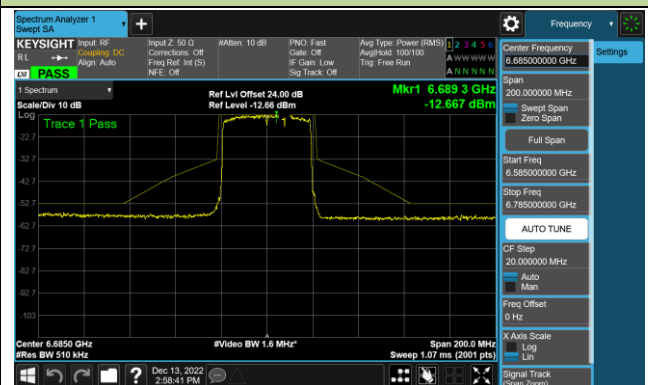

Channel 35 (6125MHz)

Channel 67 (6285MHz)

Channel 91 (6405MHz)

Channel 99 (6445MHz)

Channel 107 (6485MHz)

Channel 115 (6525MHz)

Channel 123 (6565MHz)

Channel 147 (6685MHz)

802.11ax-HE40 - Ant 4 (Nss = 1)

Channel 179 (6845MHz)

Channel 187 (6885MHz)

Channel 195 (6925MHz)

Channel 211 (7005MHz)

Channel 227 (7085MHz)