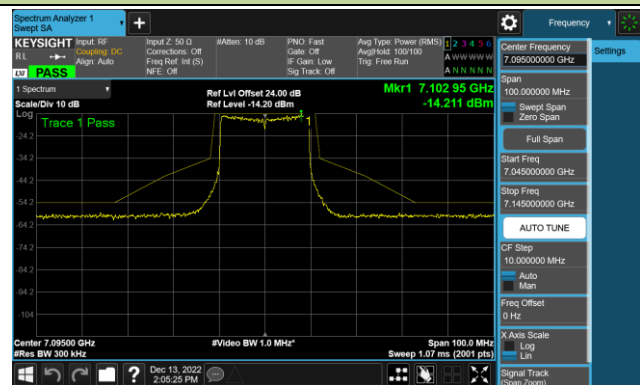

Channel 153 (6715MHz)

802.11ax-HE20 - Ant 4 (Nss = 1)

Channel 181 (6855MHz)

Channel 185 (6875MHz)

Channel 189 (6895MHz)

Channel 213 (7015MHz)

Channel 229 (7095MHz)

802.11ax-HE40 - Ant 4 (Nss = 1)

Channel 35 (6125MHz)

Channel 67 (6285MHz)

Channel 91 (6405MHz)

Channel 99 (6445MHz)

Channel 107 (6485MHz)

Channel 115 (6525MHz)

Channel 123 (6565MHz)

Channel 147 (6685MHz)