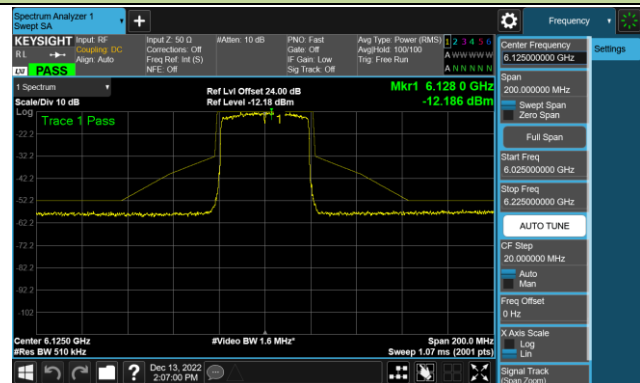

802.11ax-HE40 - Ant 4 (Nss = 1)

Channel 35 (6125MHz)