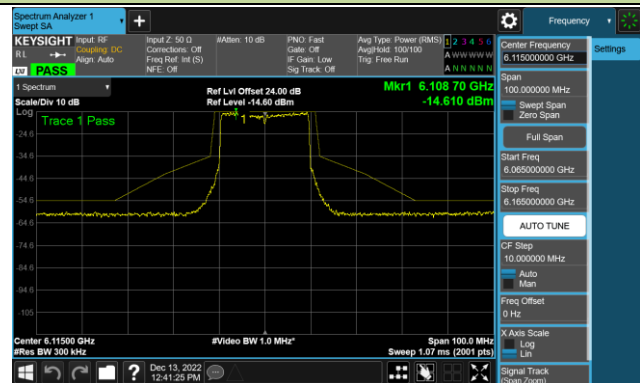

Channel 215 (7025MHz)

802.11ax-HE160 - Ant 3 (Nss = 1)

Channel 47 (6185MHz)

Channel 79 (6345MHz)

Channel 111 (6505MHz)

Channel 143 (6665MHz)

Channel 175 (6825MHz)

Channel 207 (6985MHz)

802.11ax-HE20 - Ant 4 (Nss = 1)

Channel 33 (6115MHz)

Channel 65 (6275MHz)

Channel 93 (6415MHz)

Channel 97 (6435MHz)

Channel 105 (6475MHz)

Channel 113 (6515MHz)

Channel 117 (6535MHz)