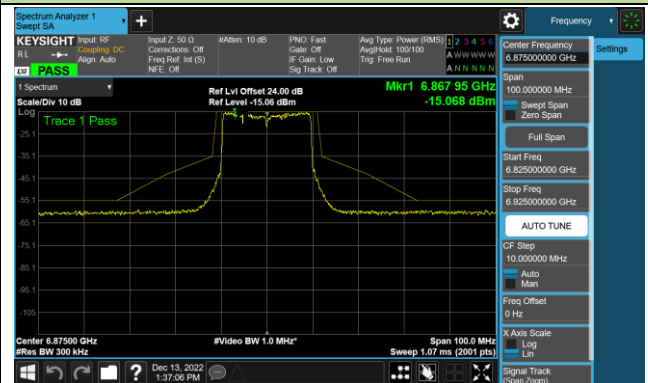

Channel 153 (6715MHz)

802.11ax-HE20 - Ant 4 (Nss = 1)

Channel 181 (6855MHz)

Channel 185 (6875MHz)

Channel 189 (6895MHz)

Channel 213 (7015MHz)

Channel 229 (7095MHz)

802.11ax-HE40 - Ant 4 (Nss = 1)