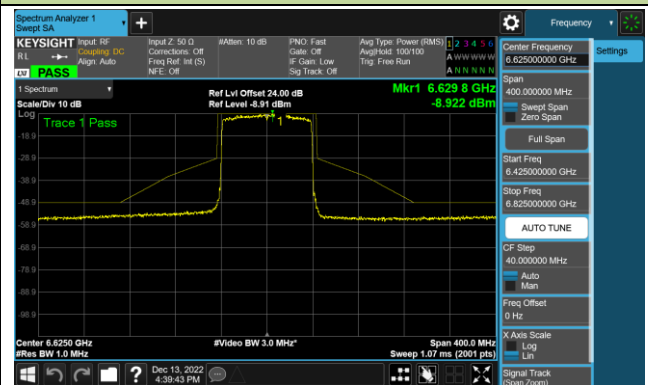

Channel 87 (6385MHz)

Channel 103 (6465MHz)

Channel 119 (6545MHz)

Channel 135 (6625MHz)

Channel 151 (6705MHz)

Channel 183 (6865MHz)

802.11ax-HE80 - Ant 3 (Nss = 1)

Channel 199 (6945MHz)