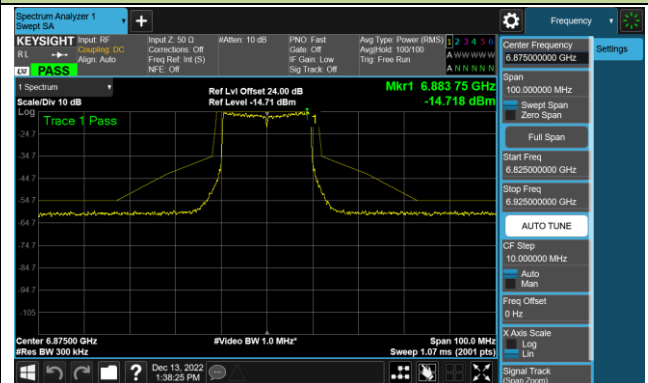

Channel 33 (6115MHz)

Channel 65 (6275MHz)

Channel 93 (6415MHz)

Channel 97 (6435MHz)

Channel 105 (6475MHz)

Channel 113 (6515MHz)

Channel 117 (6535MHz)

Channel 153 (6715MHz)

802.11ax-HE20 - Ant 3 (Nss = 1)

Channel 181 (6855MHz)

Channel 185 (6875MHz)

Channel 189 (6895MHz)

Channel 213 (7015MHz)

Channel 229 (7095MHz)

802.11ax-HE40 - Ant 3 (Nss = 1)

Channel 35 (6125MHz)