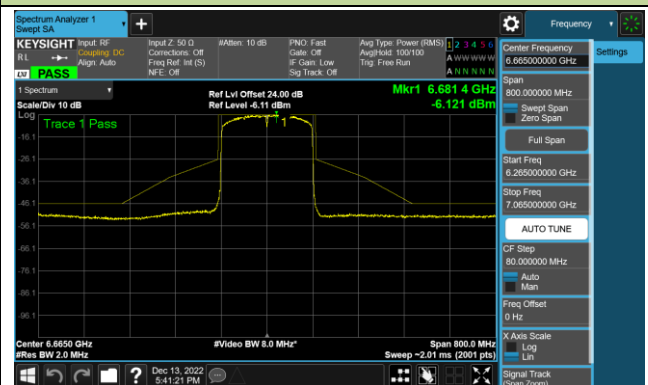

802.11ax-HE160 - Ant 2 (Nss = 1)

Channel 47 (6185MHz)

Channel 79 (6345MHz)

Channel 111 (6505MHz)

Channel 143 (6665MHz)

Channel 175 (6825MHz)

Channel 207 (6985MHz)

802.11ax-HE20 - Ant 3 (Nss = 1)