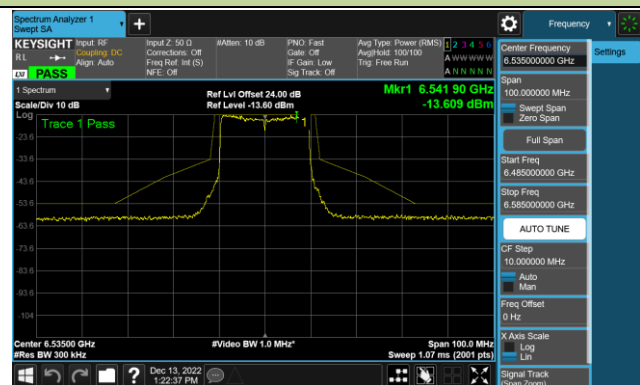

Channel 33 (6115MHz)

Channel 65 (6275MHz)

Channel 93 (6415MHz)

Channel 97 (6435MHz)

Channel 105 (6475MHz)

Channel 113 (6515MHz)

Channel 117 (6535MHz)

Channel 153 (6715MHz)

802.11ax-HE20 - Ant 3 (Nss = 1)

Channel 181 (6855MHz)

Channel 185 (6875MHz)

Channel 189 (6895MHz)

Channel 213 (7015MHz)

Channel 229 (7095MHz)

802.11ax-HE40 - Ant 3 (Nss = 1)

Channel 35 (6125MHz)