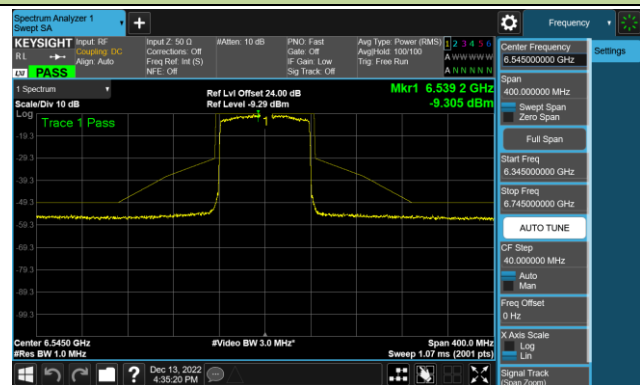

Channel 179 (6845MHz)

Channel 187 (6885MHz)

Channel 195 (6925MHz)

Channel 211 (7005MHz)

Channel 227 (7085MHz)

802.11ax-HE80 - Ant 3 (Nss = 1)

Channel 39 (6145MHz)

Channel 55 (6225MHz)

Channel 87 (6385MHz)

Channel 103 (6465MHz)

Channel 119 (6545MHz)

Channel 135 (6625MHz)

Channel 151 (6705MHz)

Channel 183 (6865MHz)

802.11ax-HE80 - Ant 3 (Nss = 1)

Channel 199 (6945MHz)