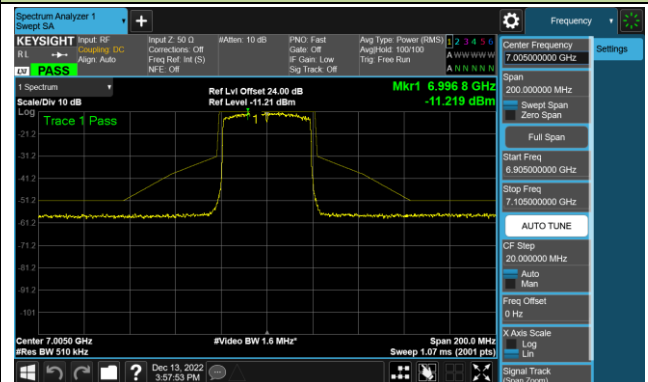

802.11ax-HE40 - Ant 4 (Nss = 1)

Channel 179 (6845MHz)

Channel 187 (6885MHz)

Channel 195 (6925MHz)

Channel 211 (7005MHz)

Channel 227 (7085MHz)