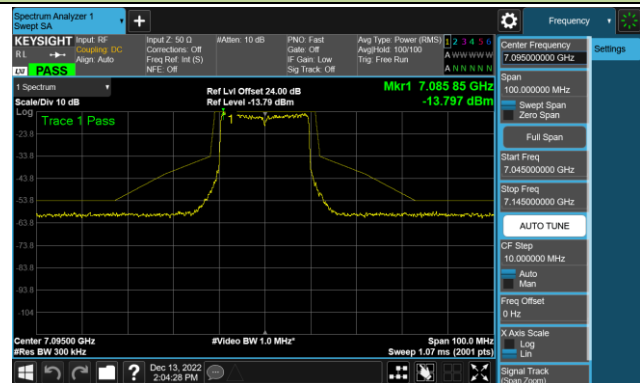

802.11ax-HE20 - Ant 3 (Nss = 1)

Channel 181 (6855MHz)

Channel 185 (6875MHz)

Channel 189 (6895MHz)

Channel 213 (7015MHz)

Channel 229 (7095MHz)

802.11ax-HE40 - Ant 3 (Nss = 1)

Channel 35 (6125MHz)