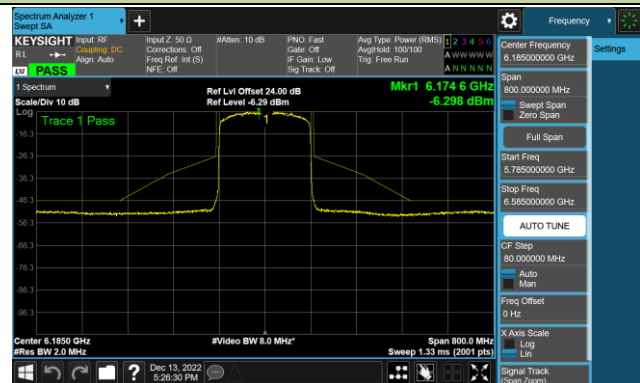

802.11ax-HE160 - Ant 2 (Nss = 1)

Channel 47 (6185MHz)

Channel 79 (6345MHz)

Channel 111 (6505MHz)

Channel 143 (6665MHz)

Channel 175 (6825MHz)

Channel 207 (6985MHz)

802.11ax-HE20 - Ant 3 (Nss = 1)

Channel 33 (6115MHz)

Channel 65 (6275MHz)

Channel 93 (6415MHz)

Channel 97 (6435MHz)

Channel 105 (6475MHz)

Channel 113 (6515MHz)

Channel 117 (6535MHz)

Channel 153 (6715MHz)