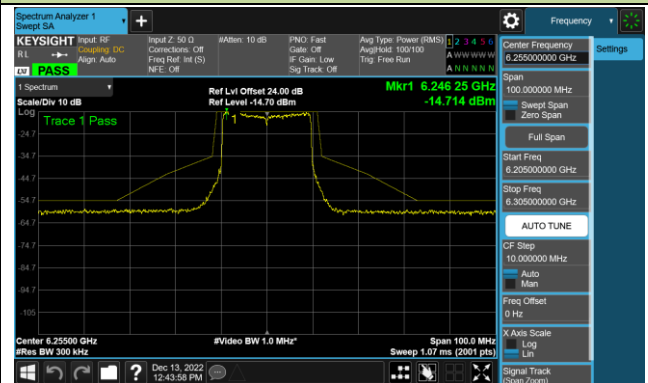

802.11ax-HE160 - Ant 2 (Nss = 1)

Channel 47 (6185MHz)

Channel 79 (6345MHz)

Channel 111 (6505MHz)

Channel 143 (6665MHz)

Channel 175 (6825MHz)

Channel 207 (6985MHz)

802.11ax-HE20 - Ant 3 (Nss = 1)

Channel 33 (6115MHz)

Channel 65 (6275MHz)

Channel 93 (6415MHz)

Channel 97 (6435MHz)

Channel 105 (6475MHz)

Channel 113 (6515MHz)

Channel 117 (6535MHz)

Channel 153 (6715MHz)