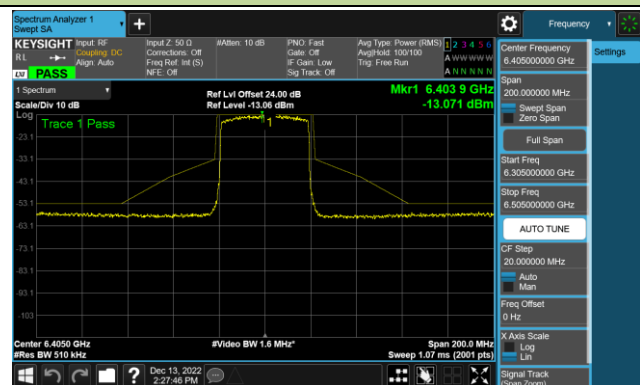

Channel 91 (6405MHz)