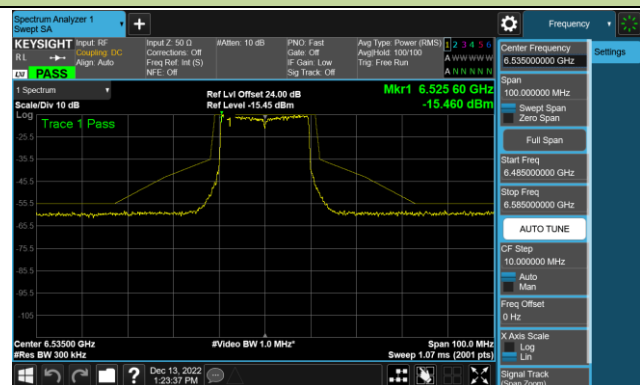

802.11ax-HE20 - Ant 4 (Nss = 1)

Channel 33 (6115MHz)

Channel 65 (6275MHz)

Channel 93 (6415MHz)

Channel 97 (6435MHz)

Channel 105 (6475MHz)

Channel 113 (6515MHz)

Channel 117 (6535MHz)

Channel 153 (6715MHz)

802.11ax-HE20 - Ant 4 (Nss = 1)

Channel 181 (6855MHz)

Channel 185 (6875MHz)

Channel 189 (6895MHz)

Channel 213 (7015MHz)

Channel 229 (7095MHz)

802.11ax-HE40 - Ant 4 (Nss = 1)