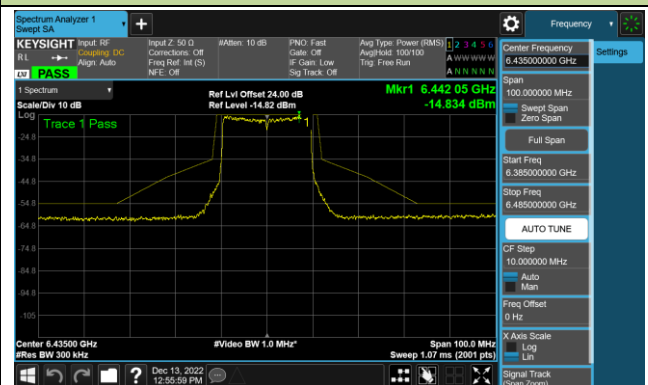

802.11ax-HE20 - Ant 4 (Nss = 1)

Channel 33 (6115MHz)

Channel 65 (6275MHz)

Channel 93 (6415MHz)

Channel 97 (6435MHz)

Channel 105 (6475MHz)

Channel 113 (6515MHz)

Channel 117 (6535MHz)