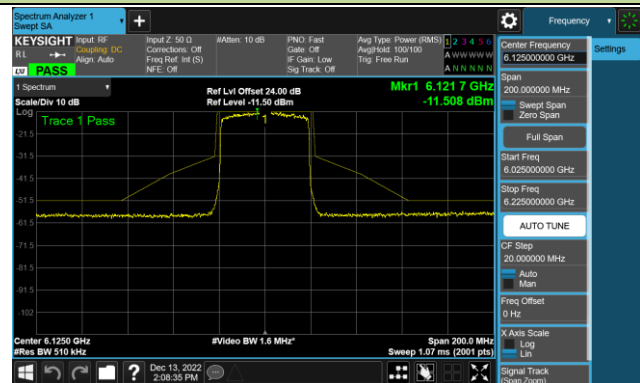

802.11ax-HE20 - Ant 3 (Nss = 1)

Channel 181 (6855MHz)

Channel 185 (6875MHz)

Channel 189 (6895MHz)

Channel 213 (7015MHz)

Channel 229 (7095MHz)

802.11ax-HE40 - Ant 3 (Nss = 1)

Channel 35 (6125MHz)

Channel 67 (6285MHz)

Channel 91 (6405MHz)

Channel 99 (6445MHz)

Channel 107 (6485MHz)

Channel 115 (6525MHz)

Channel 123 (6565MHz)

Channel 147 (6685MHz)

802.11ax-HE40 - Ant 3 (Nss = 1)