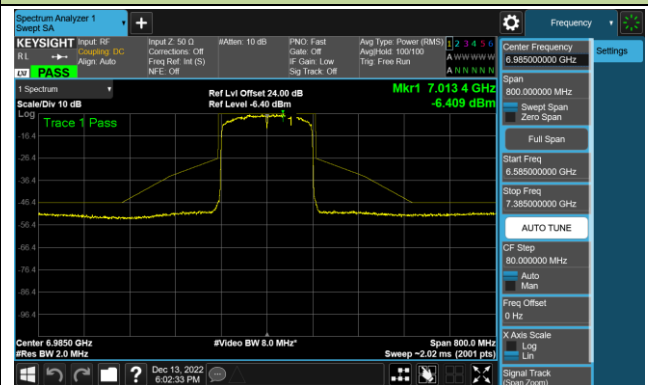

802.11ax-HE160 - Ant 2 (Nss = 1)

Channel 47 (6185MHz)

Channel 79 (6345MHz)

Channel 111 (6505MHz)

Channel 143 (6665MHz)

Channel 175 (6825MHz)

Channel 207 (6985MHz)

802.11ax-HE20 - Ant 3 (Nss = 1)