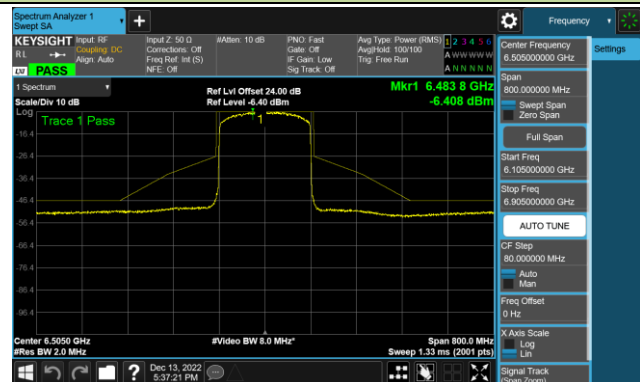

Channel 87 (6385MHz)

Channel 103 (6465MHz)

Channel 119 (6545MHz)

Channel 135 (6625MHz)

Channel 151 (6705MHz)

Channel 183 (6865MHz)

802.11ax-HE80 - Ant 3 (Nss = 1)

Channel 199 (6945MHz)

Channel 215 (7025MHz)

802.11ax-HE160 - Ant 3 (Nss = 1)

Channel 47 (6185MHz)

Channel 79 (6345MHz)

Channel 111 (6505MHz)

Channel 143 (6665MHz)

Channel 175 (6825MHz)

Channel 207 (6985MHz)

802.11ax-HE20 - Ant 4 (Nss = 1)

Channel 33 (6115MHz)

Channel 65 (6275MHz)

Channel 93 (6415MHz)

Channel 97 (6435MHz)

Channel 105 (6475MHz)

Channel 113 (6515MHz)

Channel 117 (6535MHz)