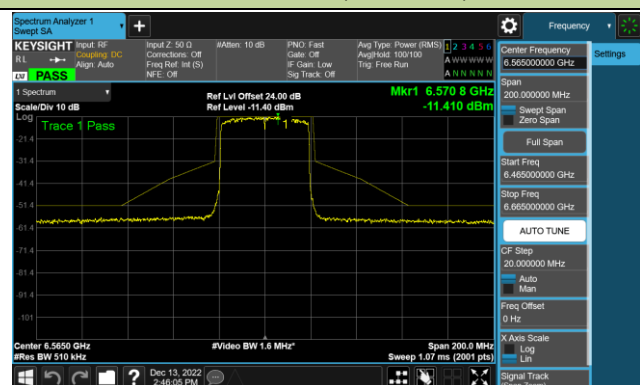

Channel 67 (6285MHz)

Channel 91 (6405MHz)

Channel 99 (6445MHz)

Channel 107 (6485MHz)

Channel 115 (6525MHz)

Channel 123 (6565MHz)

Channel 147 (6685MHz)

802.11ax-HE40 - Ant 3 (Nss = 1)

Channel 179 (6845MHz)

Channel 187 (6885MHz)

Channel 195 (6925MHz)

Channel 211 (7005MHz)

Channel 227 (7085MHz)

802.11ax-HE80 - Ant 3 (Nss = 1)

Channel 39 (6145MHz)

Channel 55 (6225MHz)