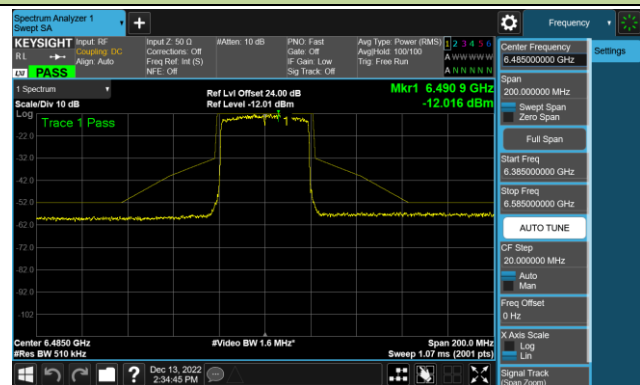

Channel 35 (6125MHz)

Channel 67 (6285MHz)

Channel 91 (6405MHz)

Channel 99 (6445MHz)

Channel 107 (6485MHz)

Channel 115 (6525MHz)

Channel 123 (6565MHz)

Channel 147 (6685MHz)

802.11ax-HE40 - Ant 4 (Nss = 1)

Channel 179 (6845MHz)

Channel 187 (6885MHz)

Channel 195 (6925MHz)

Channel 211 (7005MHz)

Channel 227 (7085MHz)