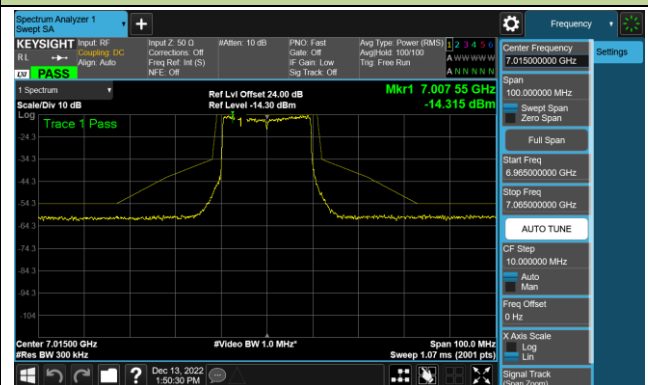

Channel 153 (6715MHz)

802.11ax-HE20 - Ant 4 (Nss = 1)

Channel 181 (6855MHz)

Channel 185 (6875MHz)

Channel 189 (6895MHz)

Channel 213 (7015MHz)

Channel 229 (7095MHz)

802.11ax-HE40 - Ant 4 (Nss = 1)