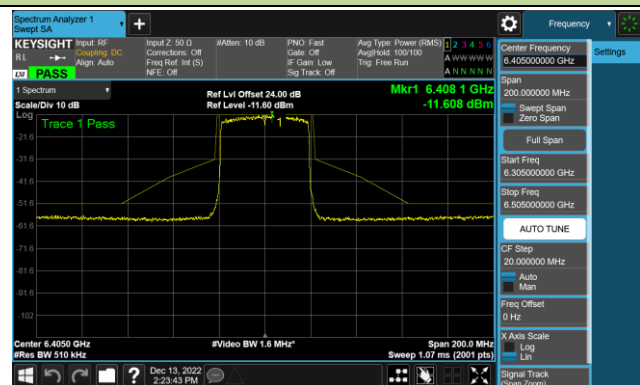

802.11ax-HE20 - Ant 3 (Nss = 1)

Channel 181 (6855MHz)

Channel 185 (6875MHz)

Channel 189 (6895MHz)

Channel 213 (7015MHz)

Channel 229 (7095MHz)

802.11ax-HE40 - Ant 3 (Nss = 1)

Channel 35 (6125MHz)

Channel 67 (6285MHz)

Channel 91 (6405MHz)

Channel 99 (6445MHz)

Channel 107 (6485MHz)

Channel 115 (6525MHz)

Channel 123 (6565MHz)

Channel 147 (6685MHz)

802.11ax-HE40 - Ant 3 (Nss = 1)