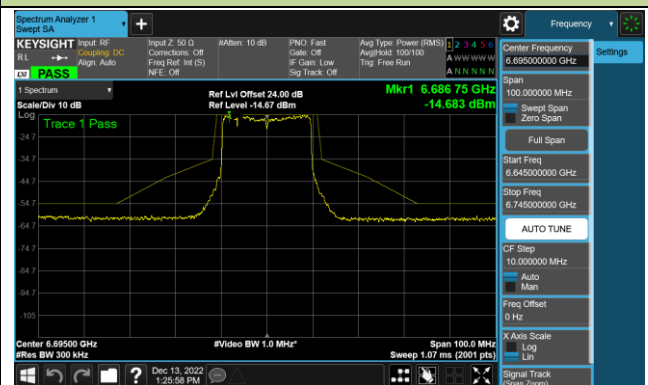

Channel 33 (6115MHz)

Channel 65 (6275MHz)

Channel 93 (6415MHz)

Channel 97 (6435MHz)

Channel 105 (6475MHz)

Channel 113 (6515MHz)

Channel 117 (6535MHz)

Channel 153 (6715MHz)

802.11ax-HE20 - Ant 3 (Nss = 1)

Channel 181 (6855MHz)

Channel 185 (6875MHz)

Channel 189 (6895MHz)

Channel 213 (7015MHz)

Channel 229 (7095MHz)

802.11ax-HE40 - Ant 3 (Nss = 1)

Channel 35 (6125MHz)