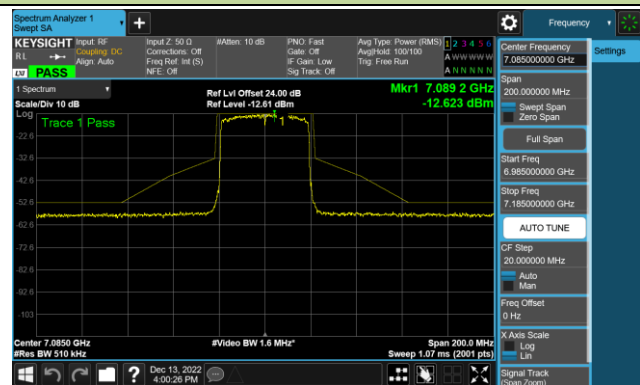

Channel 179 (6845MHz)

Channel 187 (6885MHz)

Channel 195 (6925MHz)

Channel 211 (7005MHz)

Channel 227 (7085MHz)

802.11ax-HE80 - Ant 3 (Nss = 1)

Channel 39 (6145MHz)

Channel 55 (6225MHz)

Channel 87 (6385MHz)

Channel 103 (6465MHz)

Channel 119 (6545MHz)

Channel 135 (6625MHz)

Channel 151 (6705MHz)

Channel 183 (6865MHz)

802.11ax-HE80 - Ant 3 (Nss = 1)

Channel 199 (6945MHz)