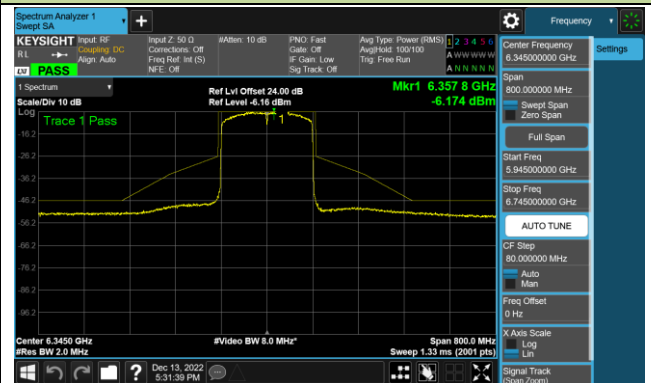

Channel 87 (6385MHz)

Channel 103 (6465MHz)

Channel 119 (6545MHz)

Channel 135 (6625MHz)

Channel 151 (6705MHz)

Channel 183 (6865MHz)

802.11ax-HE80 - Ant 3 (Nss = 1)

Channel 199 (6945MHz)

Channel 215 (7025MHz)

802.11ax-HE160 - Ant 3 (Nss = 1)

Channel 47 (6185MHz)

Channel 79 (6345MHz)

Channel 111 (6505MHz)

Channel 143 (6665MHz)

Channel 175 (6825MHz)

Channel 207 (6985MHz)

802.11ax-HE20 - Ant 4 (Nss = 1)

Channel 33 (6115MHz)

Channel 65 (6275MHz)

Channel 93 (6415MHz)

Channel 97 (6435MHz)

Channel 105 (6475MHz)

Channel 113 (6515MHz)

Channel 117 (6535MHz)