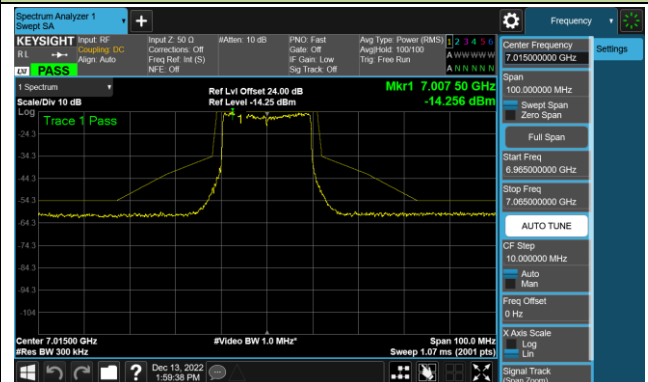

802.11ax-HE20 - Ant 3 (Nss = 1)

Channel 181 (6855MHz)

Channel 185 (6875MHz)

Channel 189 (6895MHz)

Channel 213 (7015MHz)

Channel 229 (7095MHz)

802.11ax-HE40 - Ant 3 (Nss = 1)

Channel 35 (6125MHz)

Channel 67 (6285MHz)

Channel 91 (6405MHz)

Channel 99 (6445MHz)

Channel 107 (6485MHz)

Channel 115 (6525MHz)

Channel 123 (6565MHz)

Channel 147 (6685MHz)

802.11ax-HE40 - Ant 3 (Nss = 1)