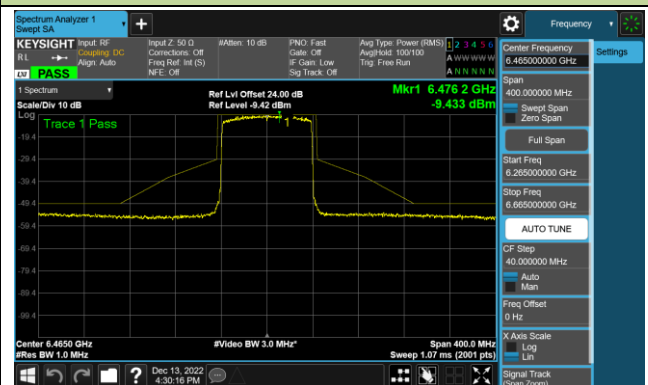

Channel 179 (6845MHz)

Channel 187 (6885MHz)

Channel 195 (6925MHz)

Channel 211 (7005MHz)

Channel 227 (7085MHz)

802.11ax-HE80 - Ant 3 (Nss = 1)

Channel 39 (6145MHz)

Channel 55 (6225MHz)

Channel 87 (6385MHz)

Channel 103 (6465MHz)

Channel 119 (6545MHz)

Channel 135 (6625MHz)

Channel 151 (6705MHz)

Channel 183 (6865MHz)

802.11ax-HE80 - Ant 3 (Nss = 1)

Channel 199 (6945MHz)