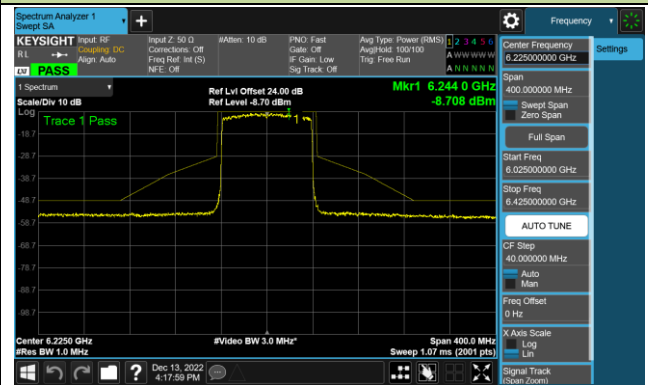

Channel 55 (6225MHz)