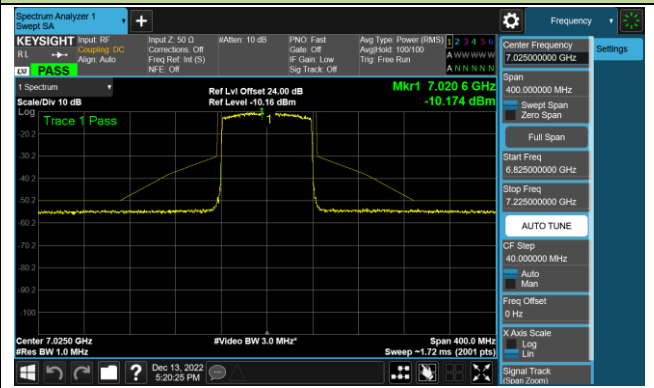

Channel 123 (6565MHz)

Channel 147 (6685MHz)

Channel 179 (6845MHz)

Channel 187 (6885MHz)

Channel 195 (6925MHz)

Channel 211 (7005MHz)

Channel 227 (7085MHz)

## 802.11ax-HE80 - Ant 1 (Nss = 1)

Channel 39 (6145MHz)

Channel 55 (6225MHz)

Channel 87 (6385MHz)

Channel 103 (6465MHz)

Channel 119 (6545MHz)

Channel 135 (6625MHz)

Channel 151 (6705MHz)

Channel 183 (6865MHz)

802.11ax-HE80 - Ant 1 (Nss = 1)

Channel 199 (6945MHz)

Channel 215 (7025MHz)

802.11ax-HE160 - Ant 1 (Nss = 1)

Channel 47 (6185MHz)

Channel 79 (6345MHz)

Channel 111 (6505MHz)