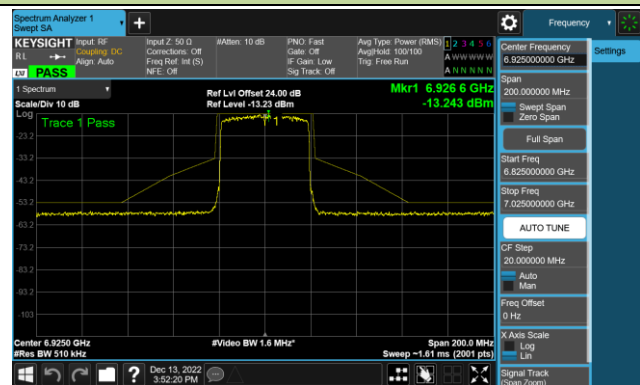

Channel 123 (6565MHz)

Channel 147 (6685MHz)

Channel 179 (6845MHz)

Channel 187 (6885MHz)

Channel 195 (6925MHz)

Channel 211 (7005MHz)

Channel 227 (7085MHz)

## 802.11ax-HE80 - Ant 1 (Nss = 1)

Channel 39 (6145MHz)

Channel 55 (6225MHz)

Channel 87 (6385MHz)

Channel 103 (6465MHz)

Channel 119 (6545MHz)

Channel 135 (6625MHz)

Channel 151 (6705MHz)