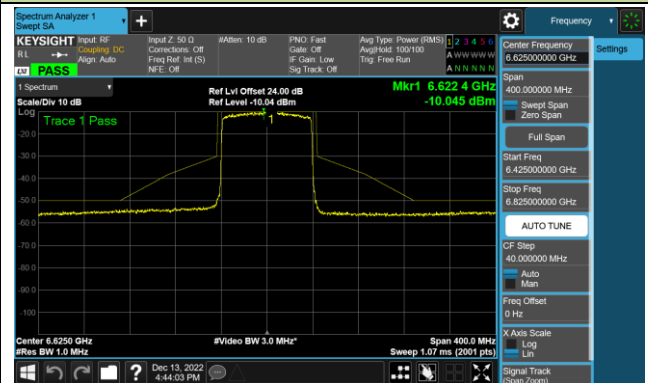

Channel 123 (6565MHz)

Channel 147 (6685MHz)

Channel 179 (6845MHz)

Channel 187 (6885MHz)

Channel 195 (6925MHz)

Channel 211 (7005MHz)

Channel 227 (7085MHz)

## 802.11ax-HE80 - Ant 1 (Nss = 1)

Channel 39 (6145MHz)

Channel 55 (6225MHz)

Channel 87 (6385MHz)

Channel 103 (6465MHz)

Channel 119 (6545MHz)

Channel 135 (6625MHz)

Channel 151 (6705MHz)

Channel 183 (6865MHz)

802.11ax-HE80 - Ant 1 (Nss = 1)

Channel 199 (6945MHz)

Channel 215 (7025MHz)

802.11ax-HE160 - Ant 1 (Nss = 1)

Channel 47 (6185MHz)

Channel 79 (6345MHz)

Channel 111 (6505MHz)