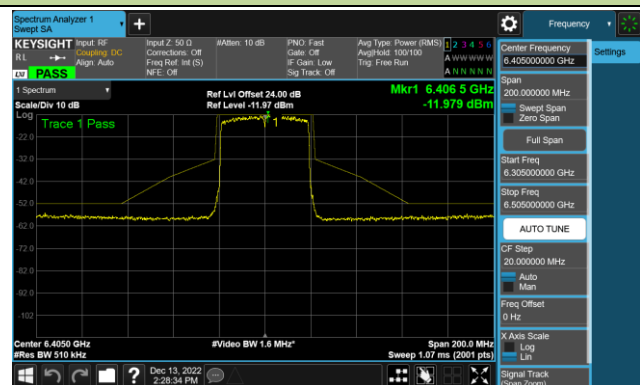

## 802.11ax-HE40 - Ant 2 (Nss = 1)

Channel 35 (6125MHz)

Channel 67 (6285MHz)

Channel 91 (6405MHz)

Channel 99 (6445MHz)

Channel 107 (6485MHz)

Channel 115 (6525MHz)

Channel 123 (6565MHz)

Channel 147 (6685MHz)

802.11ax-HE40 - Ant 2 (Nss = 1)

Channel 179 (6845MHz)

Channel 187 (6885MHz)

Channel 195 (6925MHz)

Channel 211 (7005MHz)

Channel 227 (7085MHz)