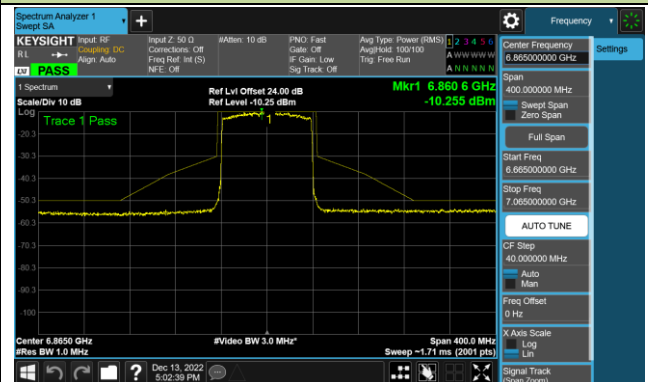

## 802.11ax-HE80 - Ant 1 (Nss = 1)

Channel 39 (6145MHz)

Channel 55 (6225MHz)

Channel 87 (6385MHz)

Channel 103 (6465MHz)

Channel 119 (6545MHz)

Channel 135 (6625MHz)

Channel 151 (6705MHz)

Channel 183 (6865MHz)

802.11ax-HE80 - Ant 1 (Nss = 1)

Channel 199 (6945MHz)

Channel 215 (7025MHz)

802.11ax-HE160 - Ant 1 (Nss = 1)

Channel 47 (6185MHz)

Channel 79 (6345MHz)

Channel 111 (6505MHz)