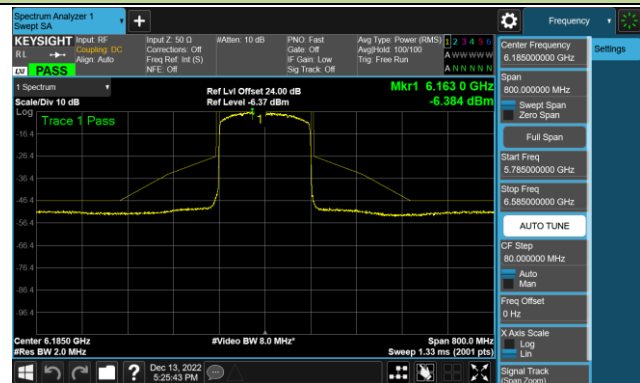

Channel 183 (6865MHz)

802.11ax-HE80 - Ant 1 (Nss = 1)

Channel 199 (6945MHz)

Channel 215 (7025MHz)

802.11ax-HE160 - Ant 1 (Nss = 1)

Channel 47 (6185MHz)

Channel 79 (6345MHz)

Channel 111 (6505MHz)

Channel 143 (6665MHz)

Channel 175 (6825MHz)

Channel 207 (6985MHz)