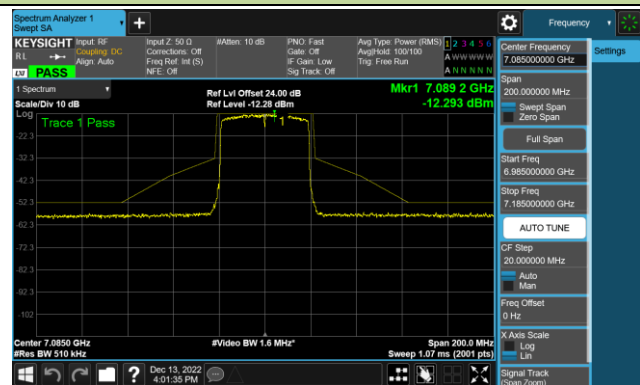

Channel 147 (6685MHz)

802.11ax-HE40 - Ant 2 (Nss = 1)

Channel 179 (6845MHz)

Channel 187 (6885MHz)

Channel 195 (6925MHz)

Channel 211 (7005MHz)

Channel 227 (7085MHz)

## 802.11ax-HE80 - Ant 2 (Nss = 1)

Channel 39 (6145MHz)

Channel 55 (6225MHz)

Channel 87 (6385MHz)

Channel 103 (6465MHz)

Channel 119 (6545MHz)

Channel 135 (6625MHz)

Channel 151 (6705MHz)