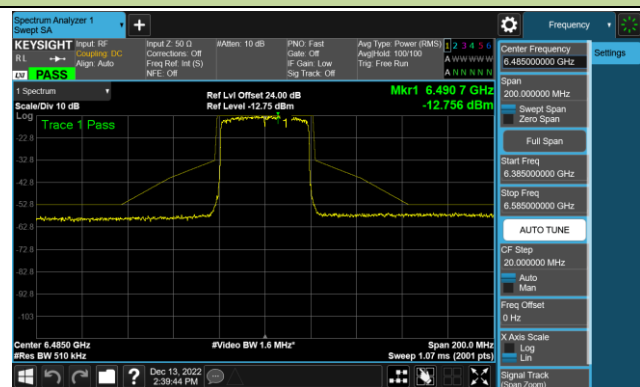

Channel 213 (7015MHz)

Channel 229 (7095MHz)

## 802.11ax-HE40 - Ant 1 (Nss = 1)

Channel 35 (6125MHz)

Channel 67 (6285MHz)

Channel 91 (6405MHz)

Channel 99 (6445MHz)

Channel 107 (6485MHz)

Channel 115 (6525MHz)

802.11ax-HE40 - Ant 1 (Nss = 1)

Channel 123 (6565MHz)

Channel 147 (6685MHz)

Channel 179 (6845MHz)

Channel 187 (6885MHz)

Channel 195 (6925MHz)

Channel 211 (7005MHz)

Channel 227 (7085MHz)