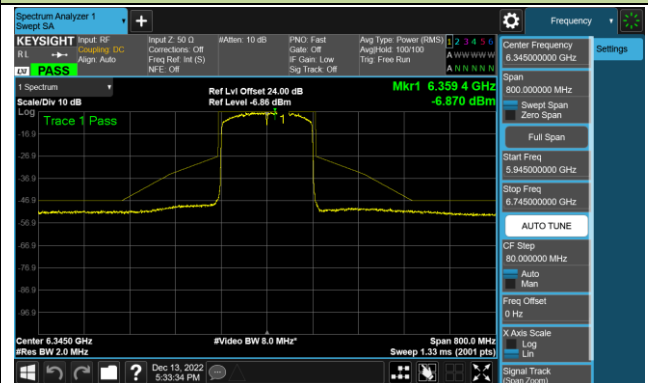

Channel 183 (6865MHz)

802.11ax-HE80 - Ant 1 (Nss = 1)

Channel 199 (6945MHz)

Channel 215 (7025MHz)

802.11ax-HE160 - Ant 1 (Nss = 1)

Channel 47 (6185MHz)

Channel 79 (6345MHz)

Channel 111 (6505MHz)

Channel 143 (6665MHz)

Channel 175 (6825MHz)

Channel 207 (6985MHz)