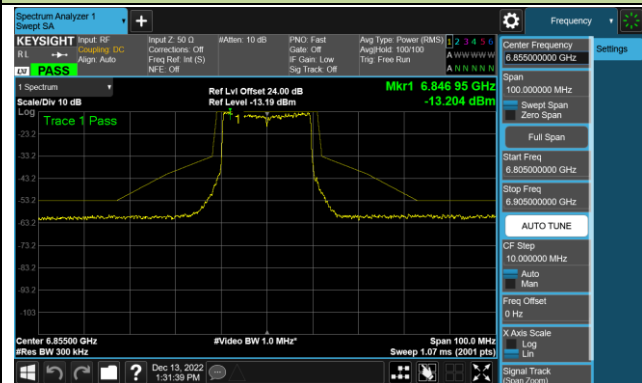

## 802.11ax-HE20 - Ant 2 (Nss = 1)

Channel 33 (6115MHz)

Channel 65 (6275MHz)

Channel 93 (6415MHz)

Channel 97 (6435MHz)

Channel 105 (6475MHz)

Channel 113 (6515MHz)

Channel 117 (6535MHz)

Channel 153 (6715MHz)

802.11ax-HE20 - Ant 2 (Nss = 1)

Channel 181 (6855MHz)

Channel 185 (6875MHz)

Channel 189 (6895MHz)

Channel 213 (7015MHz)

Channel 229 (7095MHz)