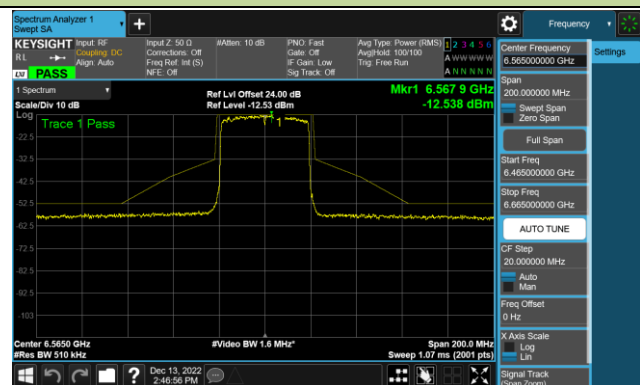

## 802.11ax-HE40 - Ant 2 (Nss = 1)

Channel 35 (6125MHz)

Channel 67 (6285MHz)

Channel 91 (6405MHz)

Channel 99 (6445MHz)

Channel 107 (6485MHz)

Channel 115 (6525MHz)

Channel 123 (6565MHz)