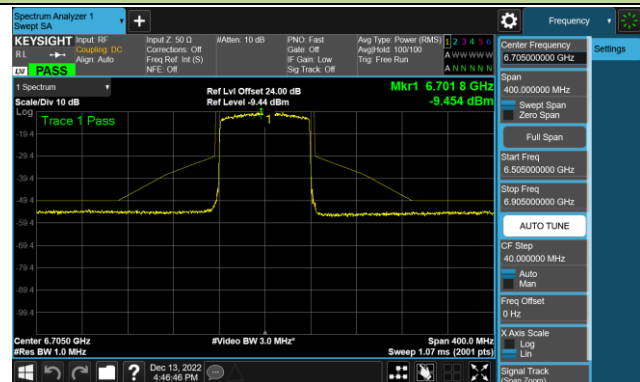

Channel 123 (6565MHz)

Channel 147 (6685MHz)

Channel 179 (6845MHz)

Channel 187 (6885MHz)

Channel 195 (6925MHz)

Channel 211 (7005MHz)

Channel 227 (7085MHz)

## 802.11ax-HE80 - Ant 1 (Nss = 1)

Channel 39 (6145MHz)

Channel 55 (6225MHz)

Channel 87 (6385MHz)

Channel 103 (6465MHz)

Channel 119 (6545MHz)

Channel 135 (6625MHz)

Channel 151 (6705MHz)

Channel 183 (6865MHz)

802.11ax-HE80 - Ant 1 (Nss = 1)

Channel 199 (6945MHz)

Channel 215 (7025MHz)

802.11ax-HE160 - Ant 1 (Nss = 1)

Channel 47 (6185MHz)

Channel 79 (6345MHz)

Channel 111 (6505MHz)