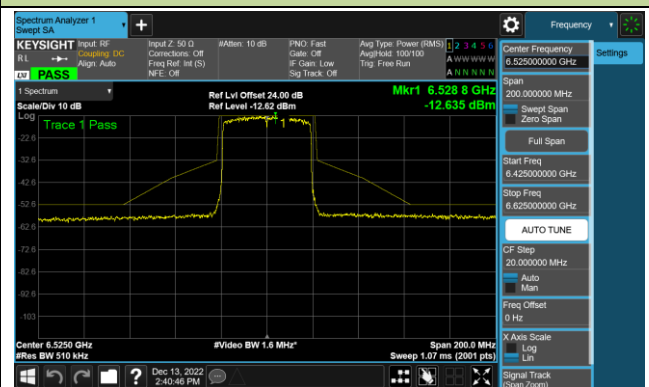

Channel 213 (7015MHz)

Channel 229 (7095MHz)

## 802.11ax-HE40 - Ant 1 (Nss = 1)

Channel 35 (6125MHz)

Channel 67 (6285MHz)

Channel 91 (6405MHz)

Channel 99 (6445MHz)

Channel 107 (6485MHz)

Channel 115 (6525MHz)

802.11ax-HE40 - Ant 1 (Nss = 1)

Channel 123 (6565MHz)

Channel 147 (6685MHz)

Channel 179 (6845MHz)

Channel 187 (6885MHz)

Channel 195 (6925MHz)

Channel 211 (7005MHz)

Channel 227 (7085MHz)