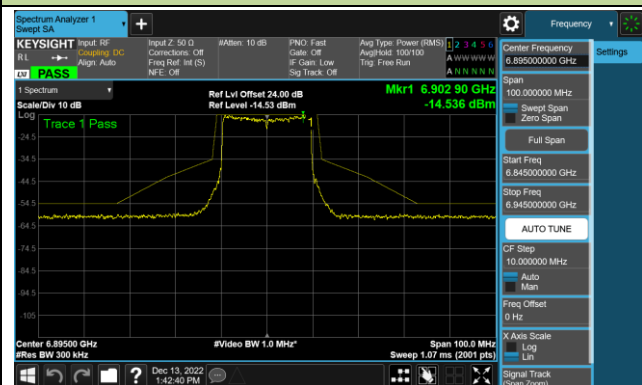

Channel 153 (6715MHz)

802.11ax-HE20 - Ant 2 (Nss = 1)

Channel 181 (6855MHz)

Channel 185 (6875MHz)

Channel 189 (6895MHz)

Channel 213 (7015MHz)

Channel 229 (7095MHz)