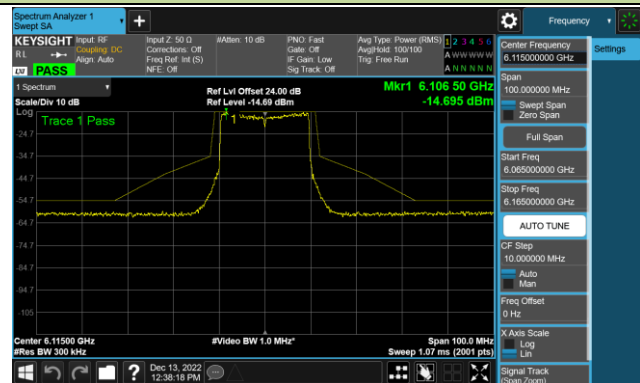

Channel 143 (6665MHz)

Channel 175 (6825MHz)

Channel 207 (6985MHz)

## 802.11ax-HE20 - Ant 2 (Nss = 1)

Channel 33 (6115MHz)

Channel 65 (6275MHz)

Channel 93 (6415MHz)

Channel 97 (6435MHz)

Channel 105 (6475MHz)

Channel 113 (6515MHz)

Channel 117 (6535MHz)