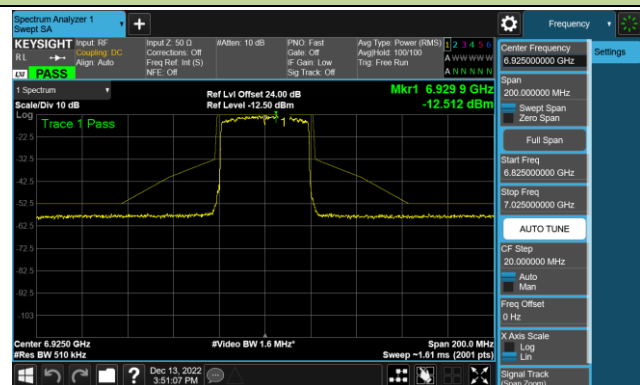

Channel 147 (6685MHz)

802.11ax-HE40 - Ant 2 (Nss = 1)

Channel 179 (6845MHz)

Channel 187 (6885MHz)

Channel 195 (6925MHz)

Channel 211 (7005MHz)

Channel 227 (7085MHz)

## 802.11ax-HE80 - Ant 2 (Nss = 1)

Channel 39 (6145MHz)

Channel 55 (6225MHz)

Channel 87 (6385MHz)

Channel 103 (6465MHz)

Channel 119 (6545MHz)

Channel 135 (6625MHz)

Channel 151 (6705MHz)