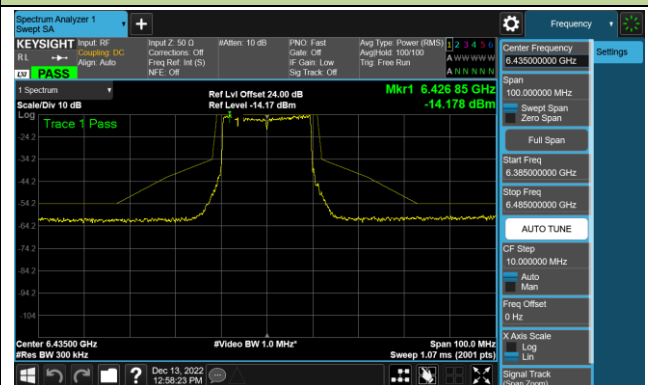

## 802.11ax-HE20 - Ant 2 (Nss = 1)

Channel 33 (6115MHz)

Channel 65 (6275MHz)

Channel 93 (6415MHz)

Channel 97 (6435MHz)

Channel 105 (6475MHz)

Channel 113 (6515MHz)

Channel 117 (6535MHz)

Channel 153 (6715MHz)

802.11ax-HE20 - Ant 2 (Nss = 1)

Channel 181 (6855MHz)

Channel 185 (6875MHz)

Channel 189 (6895MHz)

Channel 213 (7015MHz)

Channel 229 (7095MHz)