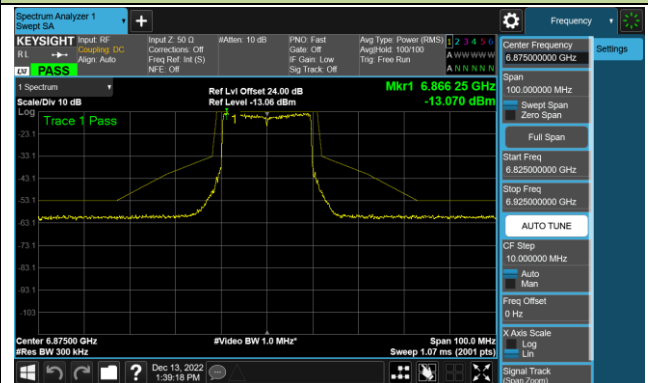

Channel 153 (6715MHz)

802.11ax-HE20 - Ant 2 (Nss = 1)

Channel 181 (6855MHz)

Channel 185 (6875MHz)

Channel 189 (6895MHz)

Channel 213 (7015MHz)

Channel 229 (7095MHz)