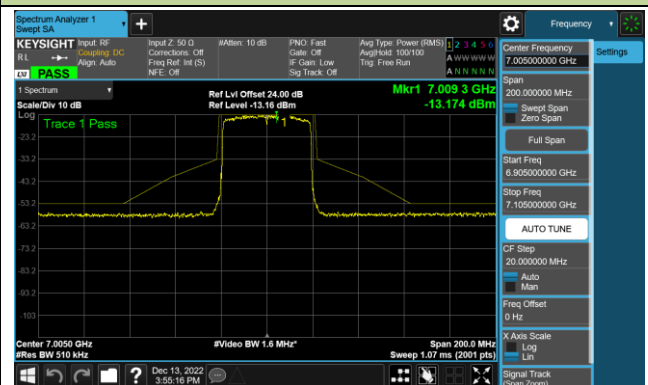

Channel 147 (6685MHz)

802.11ax-HE40 - Ant 2 (Nss = 1)

Channel 179 (6845MHz)

Channel 187 (6885MHz)

Channel 195 (6925MHz)

Channel 211 (7005MHz)

Channel 227 (7085MHz)