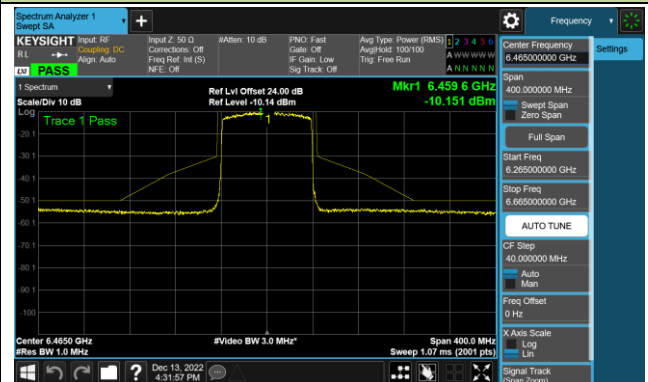

## 802.11ax-HE80 - Ant 1 (Nss = 1)

Channel 39 (6145MHz)

Channel 55 (6225MHz)

Channel 87 (6385MHz)

Channel 103 (6465MHz)

Channel 119 (6545MHz)

Channel 135 (6625MHz)

Channel 151 (6705MHz)

Channel 183 (6865MHz)

802.11ax-HE80 - Ant 1 (Nss = 1)

Channel 199 (6945MHz)

Channel 215 (7025MHz)

802.11ax-HE160 - Ant 1 (Nss = 1)

Channel 47 (6185MHz)

Channel 79 (6345MHz)

Channel 111 (6505MHz)