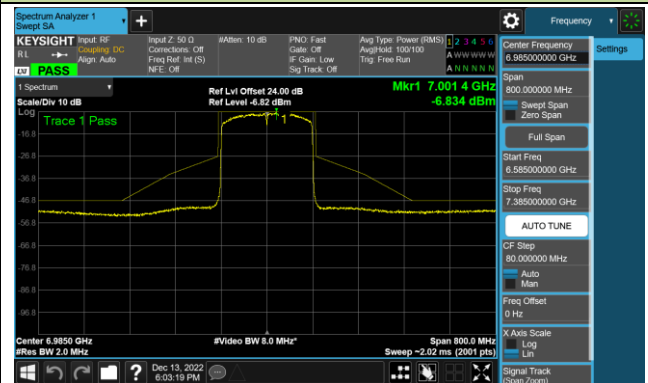

Channel 183 (6865MHz)

802.11ax-HE80 - Ant 1 (Nss = 1)

Channel 199 (6945MHz)

Channel 215 (7025MHz)

802.11ax-HE160 - Ant 1 (Nss = 1)

Channel 47 (6185MHz)

Channel 79 (6345MHz)

Channel 111 (6505MHz)

Channel 143 (6665MHz)

Channel 175 (6825MHz)

Channel 207 (6985MHz)