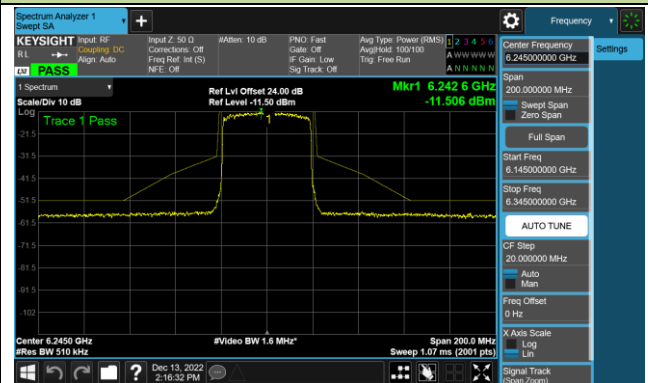

Channel 67 (6285MHz)