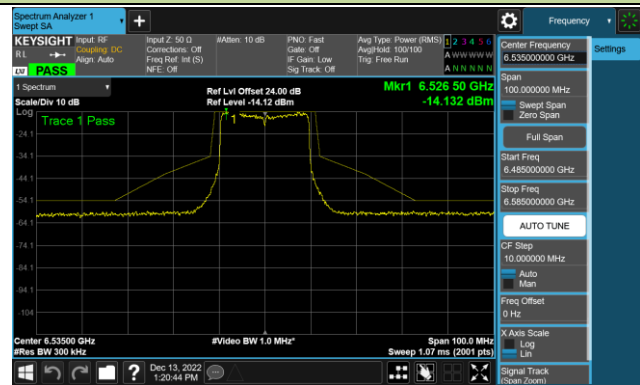

### 6.5.5. Test Result

Test Site	SR6	Test Engineer	Marvin
Test Date	2022/12/13		

802.11ax-HE20 - Ant 1 (Nss = 1)

Channel 117 (6535MHz)

Channel 153 (6715MHz)

Channel 181 (6855MHz)

Channel 185 (6875MHz)

Channel 189 (6895MHz)

Channel 213 (7015MHz)

Channel 229 (7095MHz)