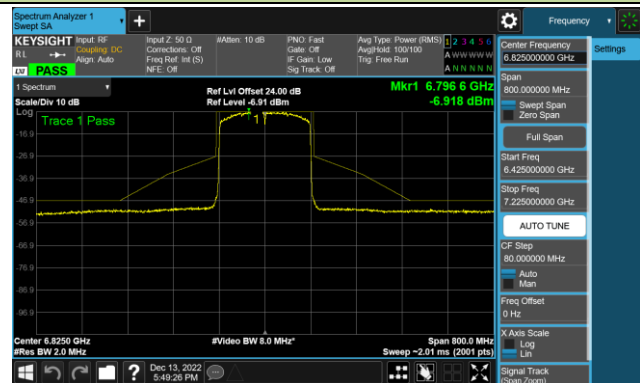

Channel 183 (6865MHz)

802.11ax-HE80 - Ant 1 (Nss = 1)

Channel 199 (6945MHz)

Channel 215 (7025MHz)

802.11ax-HE160 - Ant 1 (Nss = 1)

Channel 47 (6185MHz)

Channel 79 (6345MHz)

Channel 111 (6505MHz)

Channel 143 (6665MHz)

Channel 175 (6825MHz)

Channel 207 (6985MHz)