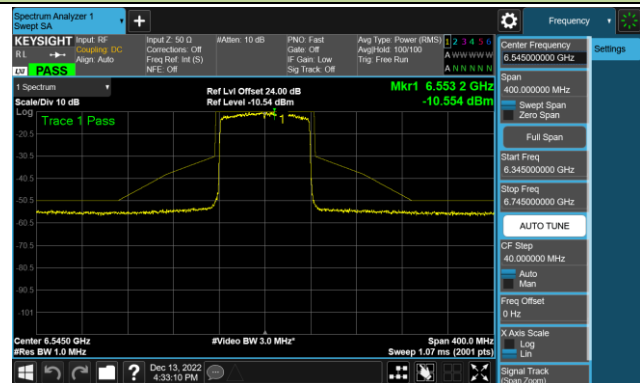

## 802.11ax-HE80 - Ant 1 (Nss = 1)

Channel 39 (6145MHz)

Channel 55 (6225MHz)

Channel 87 (6385MHz)

Channel 103 (6465MHz)

Channel 119 (6545MHz)

Channel 135 (6625MHz)

Channel 151 (6705MHz)

Channel 183 (6865MHz)

802.11ax-HE80 - Ant 1 (Nss = 1)

Channel 199 (6945MHz)

Channel 215 (7025MHz)

802.11ax-HE160 - Ant 1 (Nss = 1)

Channel 47 (6185MHz)

Channel 79 (6345MHz)

Channel 111 (6505MHz)