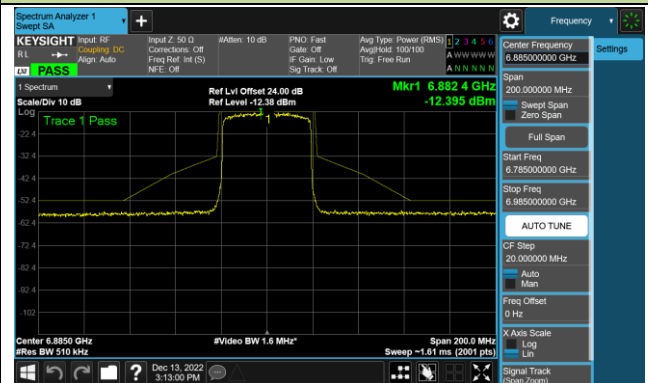

Channel 147 (6685MHz)

802.11ax-HE40 - Ant 2 (Nss = 1)

Channel 179 (6845MHz)

Channel 187 (6885MHz)

Channel 195 (6925MHz)

Channel 211 (7005MHz)

Channel 227 (7085MHz)

## 802.11ax-HE80 - Ant 2 (Nss = 1)

Channel 39 (6145MHz)

Channel 55 (6225MHz)

Channel 87 (6385MHz)

Channel 103 (6465MHz)

Channel 119 (6545MHz)

Channel 135 (6625MHz)

Channel 151 (6705MHz)