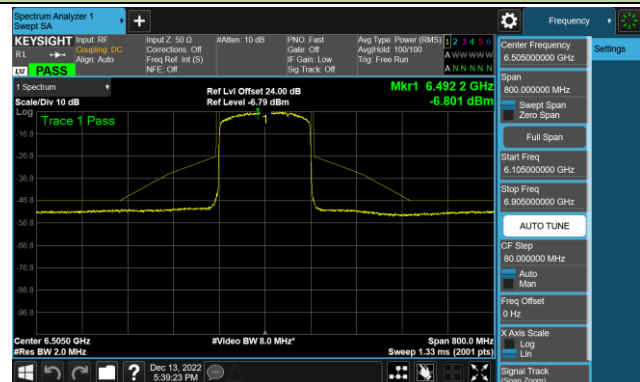

Channel 183 (6865MHz)

802.11ax-HE80 - Ant 1 (Nss = 1)

Channel 199 (6945MHz)

Channel 215 (7025MHz)

802.11ax-HE160 - Ant 1 (Nss = 1)

Channel 47 (6185MHz)

Channel 79 (6345MHz)

Channel 111 (6505MHz)

Channel 143 (6665MHz)

Channel 175 (6825MHz)

Channel 207 (6985MHz)