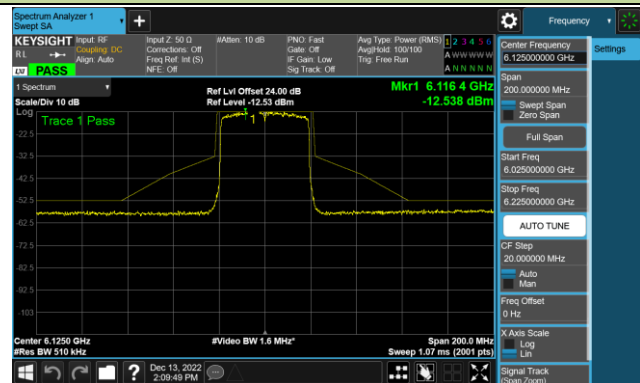

802.11ax-HE40 - Ant 2 (Nss = 1)

Channel 35 (6125MHz)