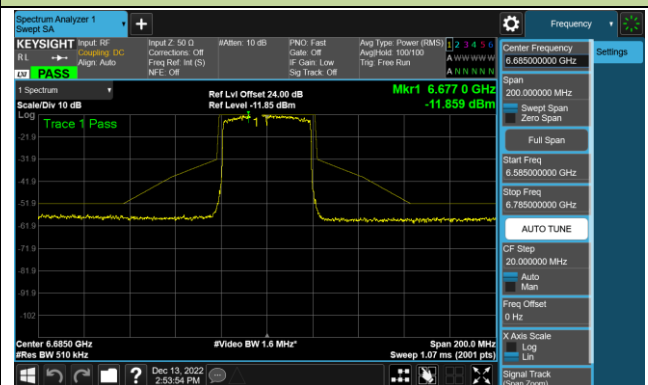

Channel 147 (6685MHz)