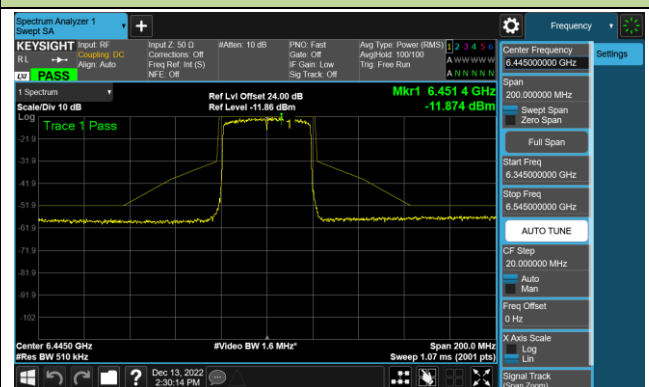

Channel 213 (7015MHz)

Channel 229 (7095MHz)

## 802.11ax-HE40 - Ant 1 (Nss = 1)

Channel 35 (6125MHz)

Channel 67 (6285MHz)

Channel 91 (6405MHz)

Channel 99 (6445MHz)

Channel 107 (6485MHz)

Channel 115 (6525MHz)

802.11ax-HE40 - Ant 1 (Nss = 1)

Channel 123 (6565MHz)

Channel 147 (6685MHz)

Channel 179 (6845MHz)

Channel 187 (6885MHz)

Channel 195 (6925MHz)

Channel 211 (7005MHz)

Channel 227 (7085MHz)