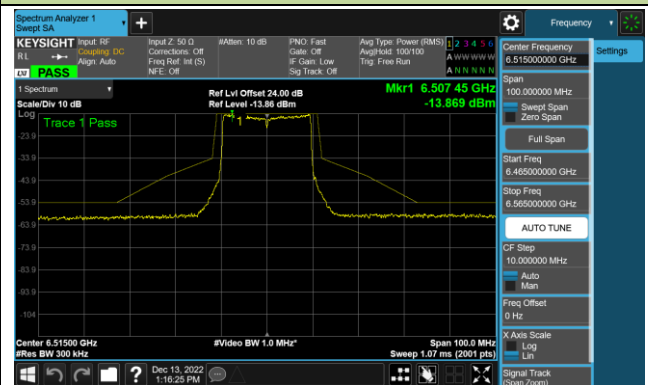

## 802.11ax-HE20 - Ant 2 (Nss = 1)

Channel 33 (6115MHz)

Channel 65 (6275MHz)

Channel 93 (6415MHz)

Channel 97 (6435MHz)

Channel 105 (6475MHz)

Channel 113 (6515MHz)

Channel 117 (6535MHz)

Channel 153 (6715MHz)

802.11ax-HE20 - Ant 2 (Nss = 1)

Channel 181 (6855MHz)

Channel 185 (6875MHz)

Channel 189 (6895MHz)

Channel 213 (7015MHz)

Channel 229 (7095MHz)