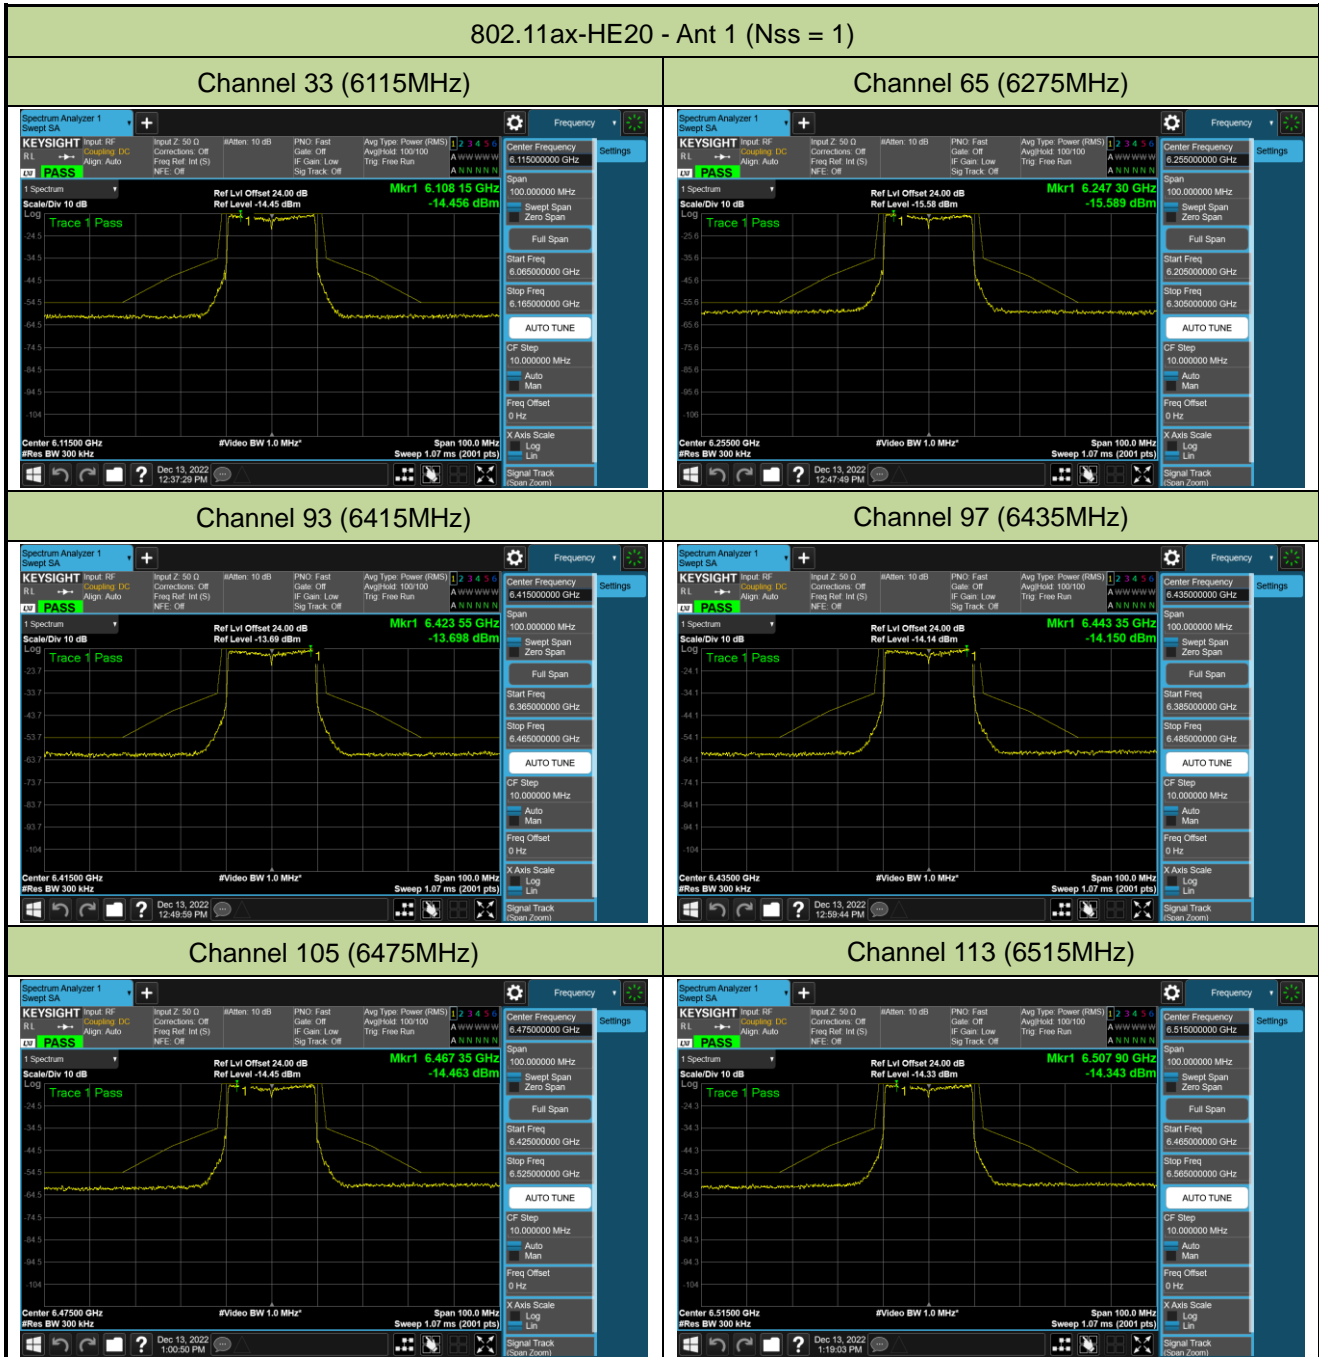

### 6.5.5. Test Result

Test Site	SR6	Test Engineer	Marvin
Test Date	2022/12/13		

802.11ax-HE20 - Ant 1 (Nss = 1)

Channel 117 (6535MHz)

Channel 153 (6715MHz)

Channel 181 (6855MHz)

Channel 185 (6875MHz)

Channel 189 (6895MHz)

Channel 213 (7015MHz)

Channel 229 (7095MHz)

Channel 123 (6565MHz)

Channel 147 (6685MHz)

Channel 179 (6845MHz)

Channel 187 (6885MHz)

Channel 195 (6925MHz)

Channel 211 (7005MHz)

Channel 227 (7085MHz)