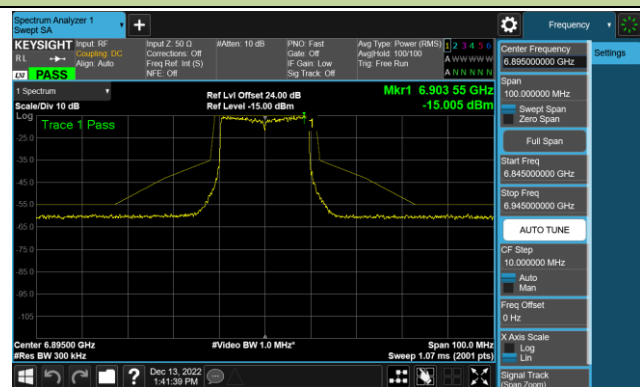

### 6.5.5. Test Result

Test Site	SR6	Test Engineer	Marvin
Test Date	2022/12/13		

802.11ax-HE20 - Ant 1 (Nss = 1)

Channel 117 (6535MHz)

Channel 153 (6715MHz)

Channel 181 (6855MHz)

Channel 185 (6875MHz)

Channel 189 (6895MHz)

Channel 213 (7015MHz)

Channel 229 (7095MHz)