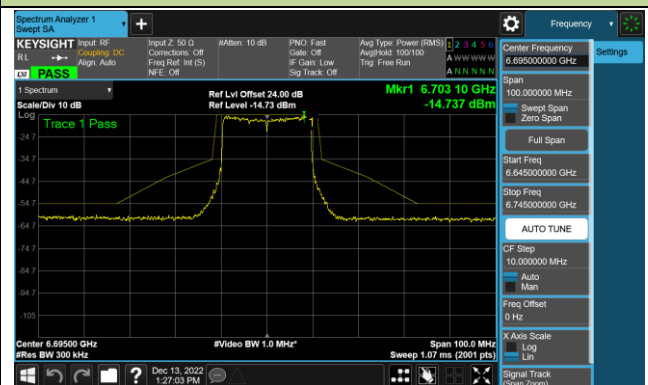

## 802.11ax-HE20 - Ant 2 (Nss = 1)

Channel 33 (6115MHz)

Channel 65 (6275MHz)

Channel 93 (6415MHz)

Channel 97 (6435MHz)

Channel 105 (6475MHz)

Channel 113 (6515MHz)

Channel 117 (6535MHz)

Channel 153 (6715MHz)

802.11ax-HE20 - Ant 2 (Nss = 1)

Channel 181 (6855MHz)

Channel 185 (6875MHz)

Channel 189 (6895MHz)

Channel 213 (7015MHz)

Channel 229 (7095MHz)