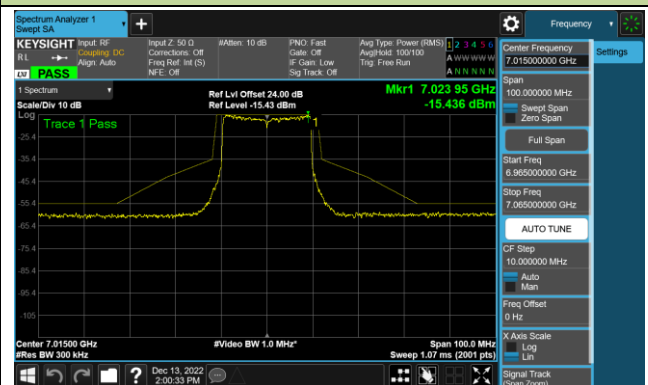

Channel 153 (6715MHz)

802.11ax-HE20 - Ant 2 (Nss = 1)

Channel 181 (6855MHz)

Channel 185 (6875MHz)

Channel 189 (6895MHz)

Channel 213 (7015MHz)

Channel 229 (7095MHz)