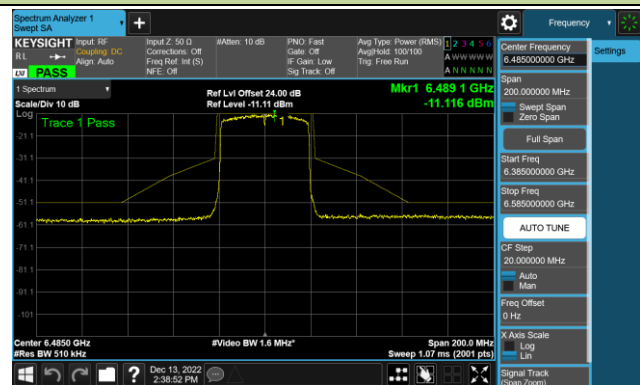

## 802.11ax-HE40 - Ant 2 (Nss = 1)

Channel 35 (6125MHz)

Channel 67 (6285MHz)

Channel 91 (6405MHz)

Channel 99 (6445MHz)

Channel 107 (6485MHz)

Channel 115 (6525MHz)

Channel 123 (6565MHz)

Channel 147 (6685MHz)

802.11ax-HE40 - Ant 2 (Nss = 1)

Channel 179 (6845MHz)

Channel 187 (6885MHz)

Channel 195 (6925MHz)

Channel 211 (7005MHz)

Channel 227 (7085MHz)