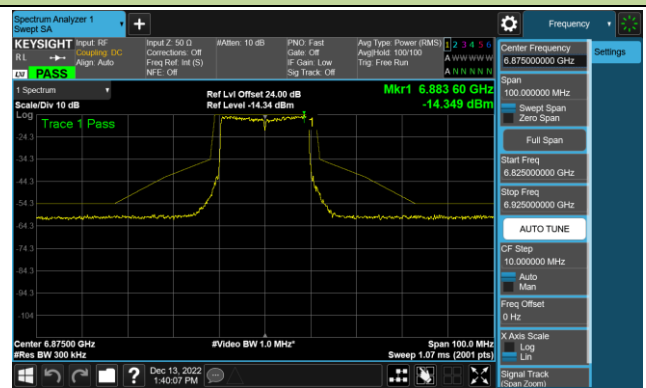

### 6.5.5. Test Result

Test Site	SR6	Test Engineer	Marvin
Test Date	2022/12/13		

802.11ax-HE20 - Ant 1 (Nss = 1)

Channel 117 (6535MHz)

Channel 153 (6715MHz)

Channel 181 (6855MHz)

Channel 185 (6875MHz)

Channel 189 (6895MHz)

Channel 213 (7015MHz)

Channel 229 (7095MHz)