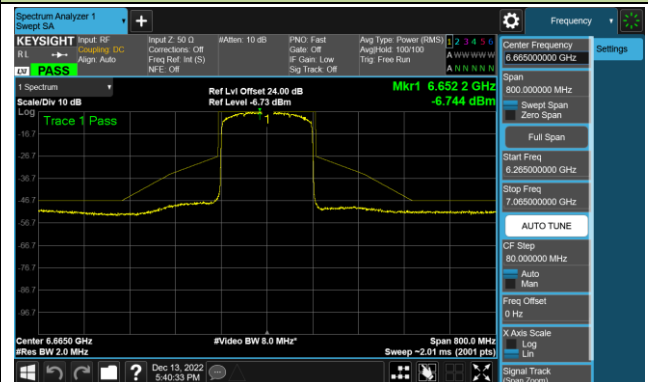

Channel 183 (6865MHz)

802.11ax-HE80 - Ant 1 (Nss = 1)

Channel 199 (6945MHz)

Channel 215 (7025MHz)

802.11ax-HE160 - Ant 1 (Nss = 1)

Channel 47 (6185MHz)

Channel 79 (6345MHz)

Channel 111 (6505MHz)

Channel 143 (6665MHz)

Channel 175 (6825MHz)

Channel 207 (6985MHz)