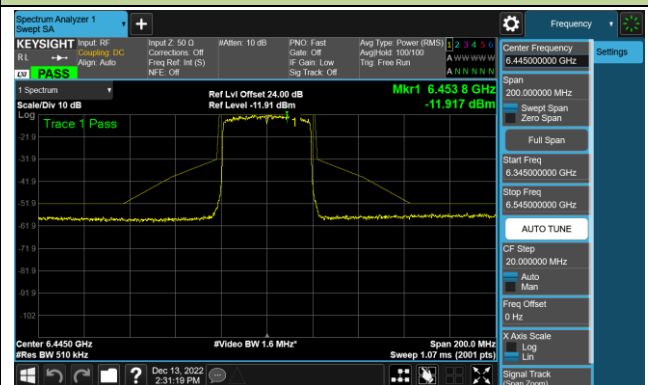

## 802.11ax-HE40 - Ant 2 (Nss = 1)

Channel 35 (6125MHz)

Channel 67 (6285MHz)

Channel 91 (6405MHz)

Channel 99 (6445MHz)

Channel 107 (6485MHz)

Channel 115 (6525MHz)

Channel 123 (6565MHz)

Channel 147 (6685MHz)

802.11ax-HE40 - Ant 2 (Nss = 1)

Channel 179 (6845MHz)

Channel 187 (6885MHz)

Channel 195 (6925MHz)

Channel 211 (7005MHz)

Channel 227 (7085MHz)