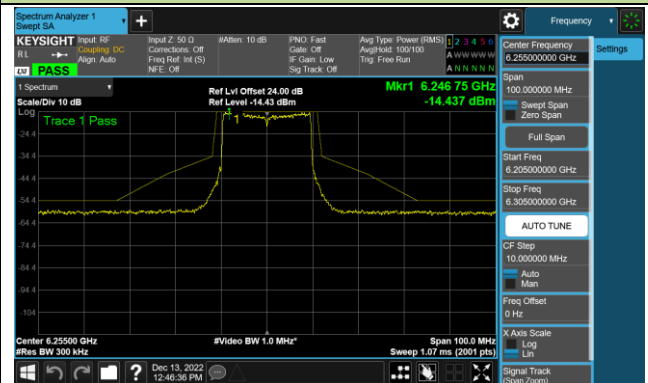

Channel 143 (6665MHz)

Channel 175 (6825MHz)

Channel 207 (6985MHz)

## 802.11ax-HE20 - Ant 2 (Nss = 1)

Channel 33 (6115MHz)

Channel 65 (6275MHz)

Channel 93 (6415MHz)

Channel 97 (6435MHz)

Channel 105 (6475MHz)

Channel 113 (6515MHz)

Channel 117 (6535MHz)