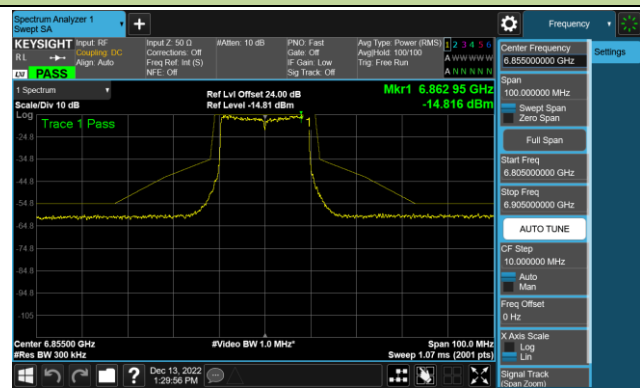

### 6.5.5. Test Result

Test Site	SR6	Test Engineer	Marvin
Test Date	2022/12/13		

802.11ax-HE20 - Ant 1 (Nss = 1)

Channel 117 (6535MHz)

Channel 153 (6715MHz)

Channel 181 (6855MHz)

Channel 185 (6875MHz)

Channel 189 (6895MHz)

Channel 213 (7015MHz)

Channel 229 (7095MHz)