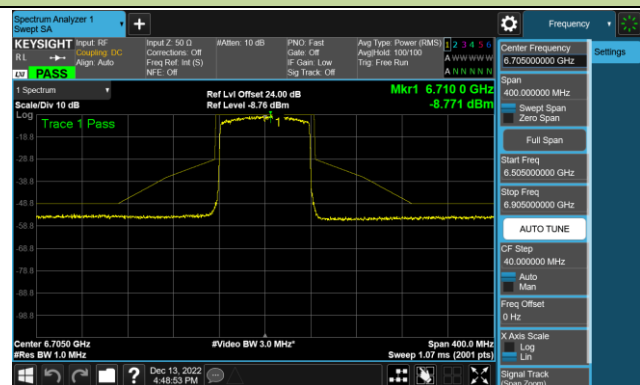

## 802.11ax-HE80 - Ant 2 (Nss = 1)

Channel 39 (6145MHz)

Channel 55 (6225MHz)

Channel 87 (6385MHz)

Channel 103 (6465MHz)

Channel 119 (6545MHz)

Channel 135 (6625MHz)

Channel 151 (6705MHz)

Channel 183 (6865MHz)