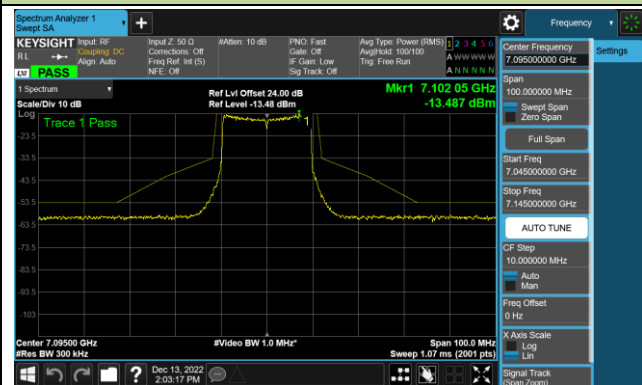

Channel 153 (6715MHz)

802.11ax-HE20 - Ant 2 (Nss = 1)

Channel 181 (6855MHz)

Channel 185 (6875MHz)

Channel 189 (6895MHz)

Channel 213 (7015MHz)

Channel 229 (7095MHz)