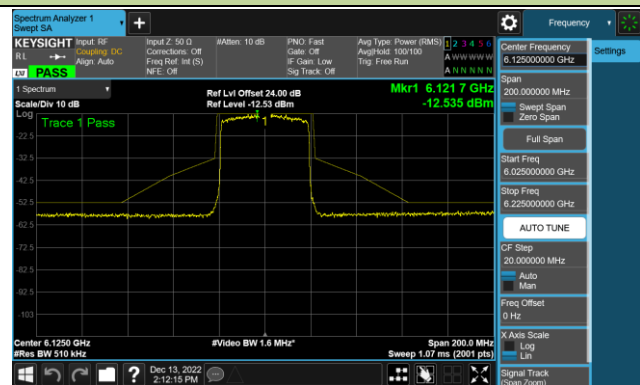

### 6.5.5. Test Result

Test Site	SR6	Test Engineer	Marvin
Test Date	2022/12/13		

802.11ax-HE20 - Ant 1 (Nss = 1)

Channel 117 (6535MHz)

Channel 153 (6715MHz)

Channel 181 (6855MHz)

Channel 185 (6875MHz)

Channel 189 (6895MHz)

Channel 213 (7015MHz)

Channel 229 (7095MHz)

## 802.11ax-HE40 - Ant 1 (Nss = 1)

Channel 35 (6125MHz)

Channel 67 (6285MHz)

Channel 91 (6405MHz)

Channel 99 (6445MHz)

Channel 107 (6485MHz)

Channel 115 (6525MHz)

802.11ax-HE40 - Ant 1 (Nss = 1)