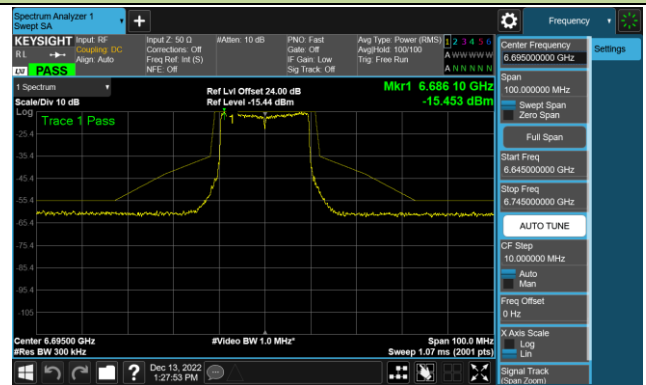

### 6.5.5. Test Result

Test Site	SR6	Test Engineer	Marvin
Test Date	2022/12/13		

802.11ax-HE20 - Ant 1 (Nss = 1)

Channel 117 (6535MHz)

Channel 153 (6715MHz)

Channel 181 (6855MHz)

Channel 185 (6875MHz)

Channel 189 (6895MHz)

Channel 213 (7015MHz)

Channel 229 (7095MHz)