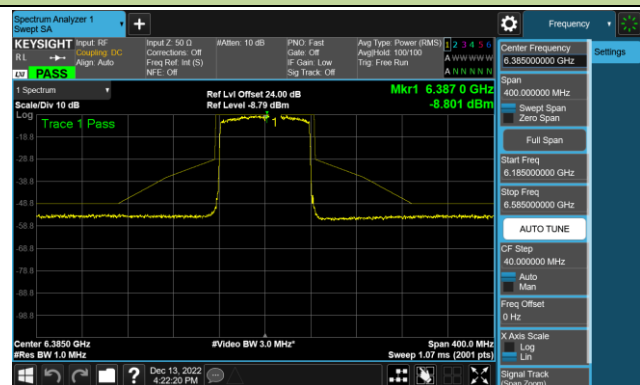

## 802.11ax-HE80 - Ant 2 (Nss = 1)

Channel 39 (6145MHz)

Channel 55 (6225MHz)

Channel 87 (6385MHz)

Channel 103 (6465MHz)

Channel 119 (6545MHz)

Channel 135 (6625MHz)

Channel 151 (6705MHz)

Channel 183 (6865MHz)