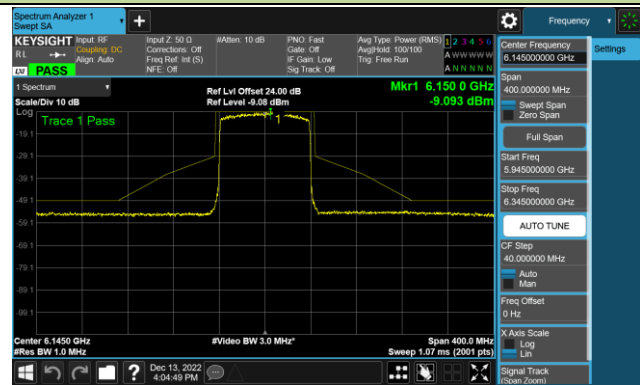

Channel 147 (6685MHz)

802.11ax-HE40 - Ant 2 (Nss = 1)

Channel 179 (6845MHz)

Channel 187 (6885MHz)

Channel 195 (6925MHz)

Channel 211 (7005MHz)

Channel 227 (7085MHz)

## 802.11ax-HE80 - Ant 2 (Nss = 1)

Channel 39 (6145MHz)

Channel 55 (6225MHz)

Channel 87 (6385MHz)

Channel 103 (6465MHz)

Channel 119 (6545MHz)

Channel 135 (6625MHz)

Channel 151 (6705MHz)