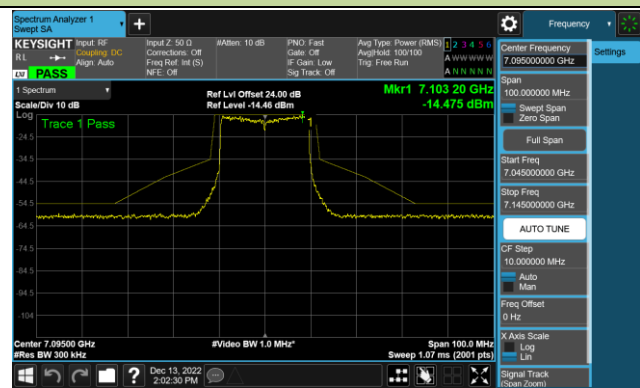

### 6.5.5. Test Result

Test Site	SR6	Test Engineer	Marvin
Test Date	2022/12/13		

802.11ax-HE20 - Ant 1 (Nss = 1)

Channel 117 (6535MHz)

Channel 153 (6715MHz)

Channel 181 (6855MHz)

Channel 185 (6875MHz)

Channel 189 (6895MHz)

Channel 213 (7015MHz)

Channel 229 (7095MHz)