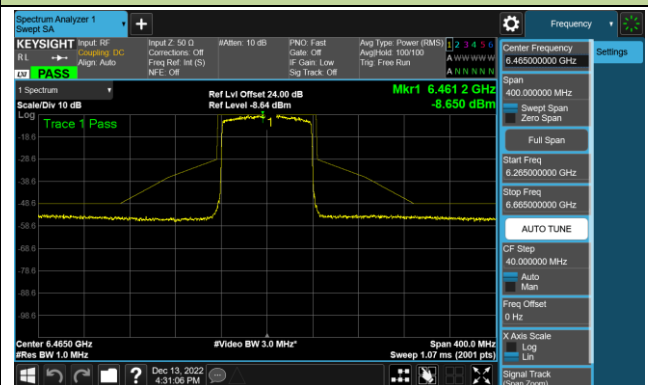

## 802.11ax-HE80 - Ant 2 (Nss = 1)

Channel 39 (6145MHz)

Channel 55 (6225MHz)

Channel 87 (6385MHz)

Channel 103 (6465MHz)

Channel 119 (6545MHz)

Channel 135 (6625MHz)

Channel 151 (6705MHz)

Channel 183 (6865MHz)