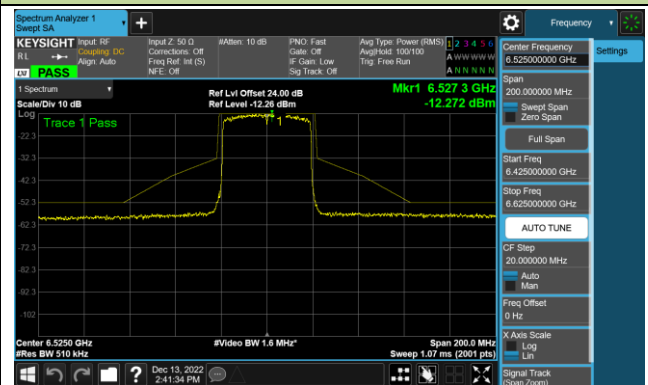

## 802.11ax-HE40 - Ant 2 (Nss = 1)

Channel 35 (6125MHz)

Channel 67 (6285MHz)

Channel 91 (6405MHz)

Channel 99 (6445MHz)

Channel 107 (6485MHz)

Channel 115 (6525MHz)

Channel 123 (6565MHz)