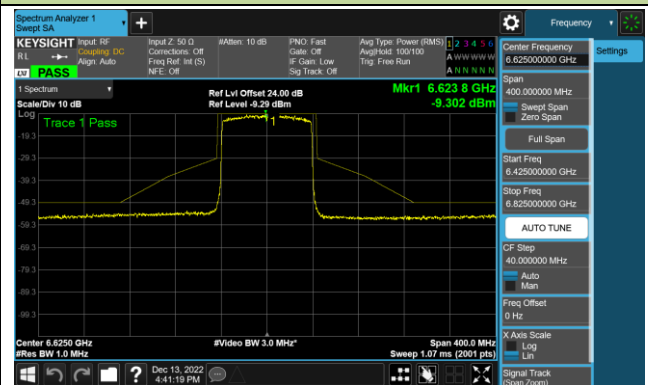

## 802.11ax-HE80 - Ant 2 (Nss = 1)

Channel 39 (6145MHz)

Channel 55 (6225MHz)

Channel 87 (6385MHz)

Channel 103 (6465MHz)

Channel 119 (6545MHz)

Channel 135 (6625MHz)

Channel 151 (6705MHz)

Channel 183 (6865MHz)