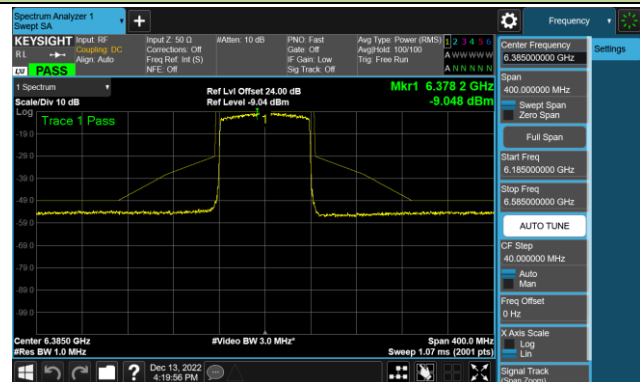

Channel 123 (6565MHz)

Channel 147 (6685MHz)

Channel 179 (6845MHz)

Channel 187 (6885MHz)

Channel 195 (6925MHz)

Channel 211 (7005MHz)

Channel 227 (7085MHz)

## 802.11ax-HE80 - Ant 1 (Nss = 1)

Channel 39 (6145MHz)

Channel 55 (6225MHz)

Channel 87 (6385MHz)

Channel 103 (6465MHz)

Channel 119 (6545MHz)

Channel 135 (6625MHz)

Channel 151 (6705MHz)

Channel 183 (6865MHz)

802.11ax-HE80 - Ant 1 (Nss = 1)

Channel 199 (6945MHz)

Channel 215 (7025MHz)

802.11ax-HE160 - Ant 1 (Nss = 1)

Channel 47 (6185MHz)

Channel 79 (6345MHz)

Channel 111 (6505MHz)