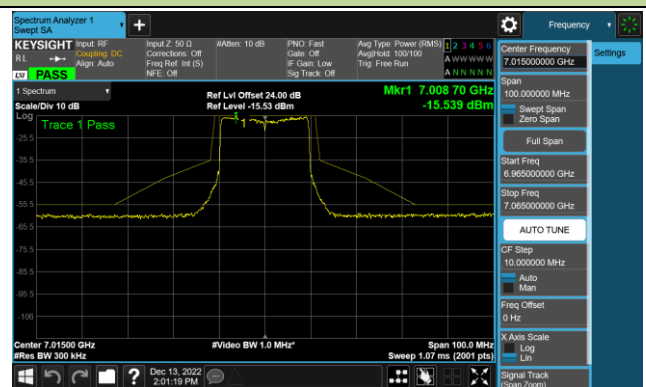

### 6.5.5. Test Result

Test Site	SR6	Test Engineer	Marvin
Test Date	2022/12/13		

802.11ax-HE20 - Ant 1 (Nss = 1)

Channel 117 (6535MHz)

Channel 153 (6715MHz)

Channel 181 (6855MHz)

Channel 185 (6875MHz)

Channel 189 (6895MHz)

Channel 213 (7015MHz)

Channel 229 (7095MHz)