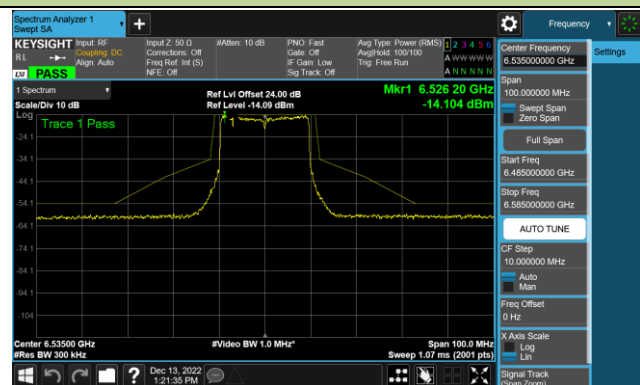

## 802.11ax-HE20 - Ant 2 (Nss = 1)

Channel 33 (6115MHz)

Channel 65 (6275MHz)

Channel 93 (6415MHz)

Channel 97 (6435MHz)

Channel 105 (6475MHz)

Channel 113 (6515MHz)

Channel 117 (6535MHz)

Channel 153 (6715MHz)

802.11ax-HE20 - Ant 2 (Nss = 1)

Channel 181 (6855MHz)

Channel 185 (6875MHz)

Channel 189 (6895MHz)

Channel 213 (7015MHz)

Channel 229 (7095MHz)