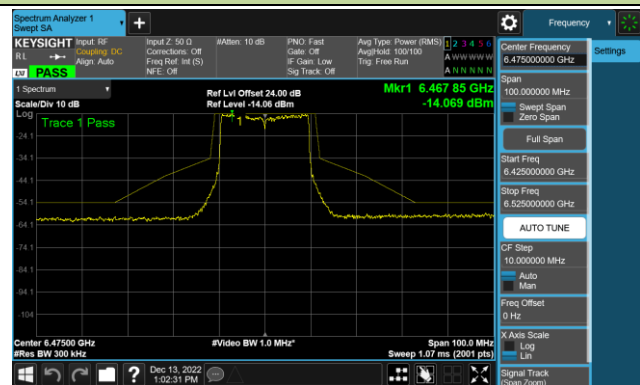

## 802.11ax-HE20 - Ant 2 (Nss = 1)

Channel 33 (6115MHz)

Channel 65 (6275MHz)

Channel 93 (6415MHz)

Channel 97 (6435MHz)

Channel 105 (6475MHz)

Channel 113 (6515MHz)

Channel 117 (6535MHz)

Channel 153 (6715MHz)

802.11ax-HE20 - Ant 2 (Nss = 1)

Channel 181 (6855MHz)

Channel 185 (6875MHz)

Channel 189 (6895MHz)

Channel 213 (7015MHz)

Channel 229 (7095MHz)