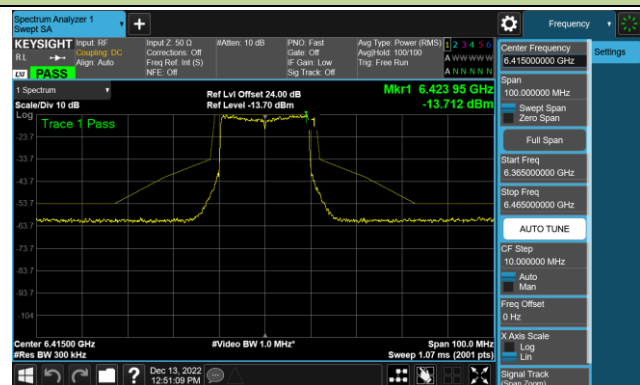

## 802.11ax-HE20 - Ant 2 (Nss = 1)

Channel 33 (6115MHz)

Channel 65 (6275MHz)

Channel 93 (6415MHz)

Channel 97 (6435MHz)

Channel 105 (6475MHz)

Channel 113 (6515MHz)

Channel 117 (6535MHz)

Channel 153 (6715MHz)

802.11ax-HE20 - Ant 2 (Nss = 1)

Channel 181 (6855MHz)

Channel 185 (6875MHz)

Channel 189 (6895MHz)

Channel 213 (7015MHz)

Channel 229 (7095MHz)