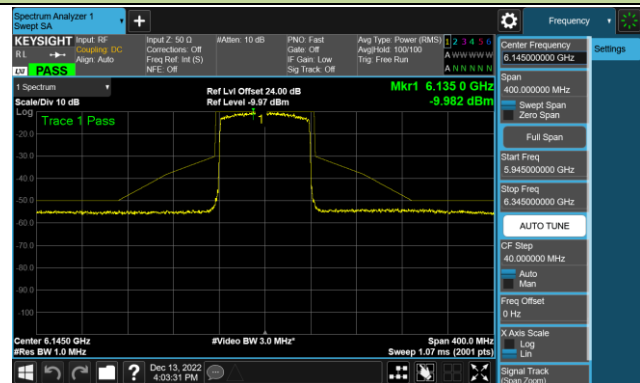

Channel 123 (6565MHz)

Channel 147 (6685MHz)

Channel 179 (6845MHz)

Channel 187 (6885MHz)

Channel 195 (6925MHz)

Channel 211 (7005MHz)

Channel 227 (7085MHz)

## 802.11ax-HE80 - Ant 1 (Nss = 1)

Channel 39 (6145MHz)

Channel 55 (6225MHz)

Channel 87 (6385MHz)

Channel 103 (6465MHz)

Channel 119 (6545MHz)

Channel 135 (6625MHz)

Channel 151 (6705MHz)