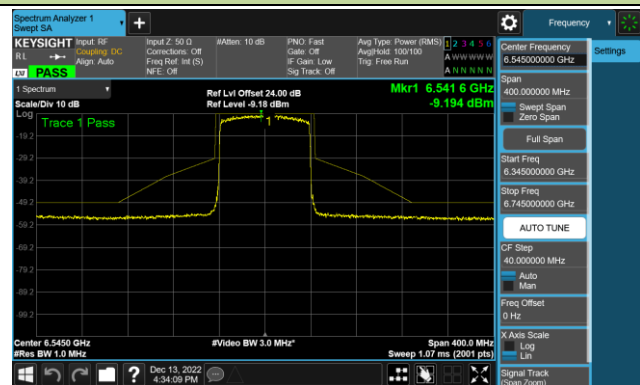

Channel 147 (6685MHz)

802.11ax-HE40 - Ant 2 (Nss = 1)

Channel 179 (6845MHz)

Channel 187 (6885MHz)

Channel 195 (6925MHz)

Channel 211 (7005MHz)

Channel 227 (7085MHz)

## 802.11ax-HE80 - Ant 2 (Nss = 1)

Channel 39 (6145MHz)

Channel 55 (6225MHz)

Channel 87 (6385MHz)

Channel 103 (6465MHz)

Channel 119 (6545MHz)

Channel 135 (6625MHz)

Channel 151 (6705MHz)

Channel 183 (6865MHz)