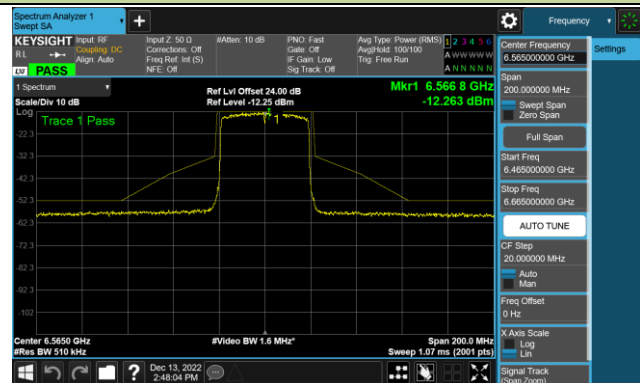

Channel 213 (7015MHz)

Channel 229 (7095MHz)

## 802.11ax-HE40 - Ant 1 (Nss = 1)

Channel 35 (6125MHz)

Channel 67 (6285MHz)

Channel 91 (6405MHz)

Channel 99 (6445MHz)

Channel 107 (6485MHz)

Channel 115 (6525MHz)

802.11ax-HE40 - Ant 1 (Nss = 1)

Channel 123 (6565MHz)

Channel 147 (6685MHz)

Channel 179 (6845MHz)

Channel 187 (6885MHz)

Channel 195 (6925MHz)

Channel 211 (7005MHz)

Channel 227 (7085MHz)