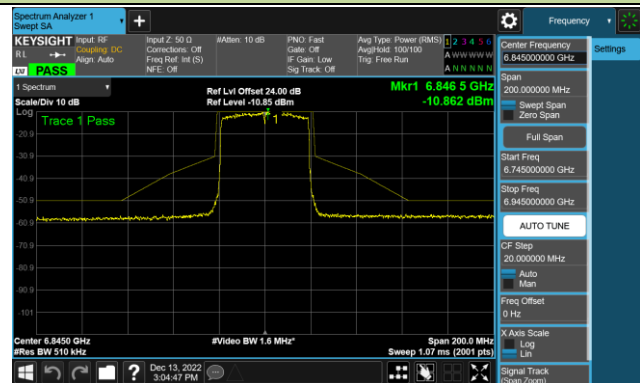

## 802.11ax-HE40 - Ant 2 (Nss = 1)

Channel 35 (6125MHz)

Channel 67 (6285MHz)

Channel 91 (6405MHz)

Channel 99 (6445MHz)

Channel 107 (6485MHz)

Channel 115 (6525MHz)

Channel 123 (6565MHz)

Channel 147 (6685MHz)

802.11ax-HE40 - Ant 2 (Nss = 1)

Channel 179 (6845MHz)

Channel 187 (6885MHz)

Channel 195 (6925MHz)

Channel 211 (7005MHz)

Channel 227 (7085MHz)