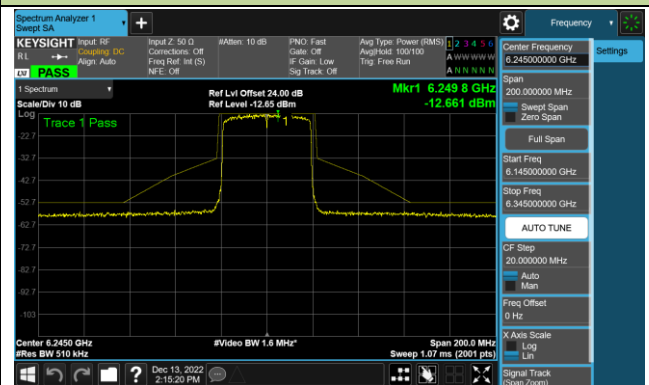

### 6.5.5. Test Result

Test Site	SR6	Test Engineer	Marvin
Test Date	2022/12/13		

802.11ax-HE20 - Ant 1 (Nss = 1)

Channel 117 (6535MHz)

Channel 153 (6715MHz)

Channel 181 (6855MHz)

Channel 185 (6875MHz)

Channel 189 (6895MHz)

Channel 213 (7015MHz)

Channel 229 (7095MHz)

## 802.11ax-HE40 - Ant 1 (Nss = 1)

Channel 35 (6125MHz)

Channel 67 (6285MHz)

Channel 91 (6405MHz)

Channel 99 (6445MHz)

Channel 107 (6485MHz)

Channel 115 (6525MHz)

802.11ax-HE40 - Ant 1 (Nss = 1)