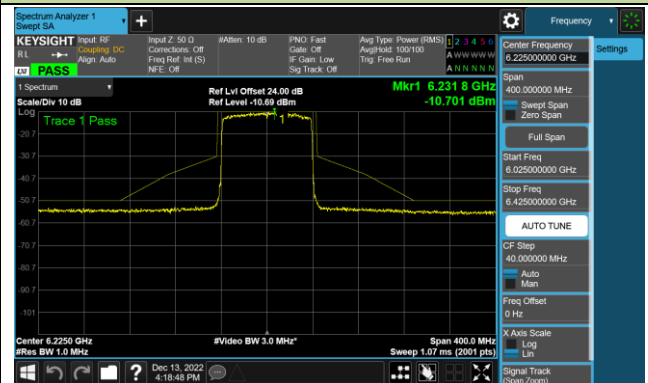

Channel 123 (6565MHz)

Channel 147 (6685MHz)

Channel 179 (6845MHz)

Channel 187 (6885MHz)

Channel 195 (6925MHz)

Channel 211 (7005MHz)

Channel 227 (7085MHz)

## 802.11ax-HE80 - Ant 1 (Nss = 1)

Channel 39 (6145MHz)

Channel 55 (6225MHz)

Channel 87 (6385MHz)

Channel 103 (6465MHz)

Channel 119 (6545MHz)

Channel 135 (6625MHz)

Channel 151 (6705MHz)