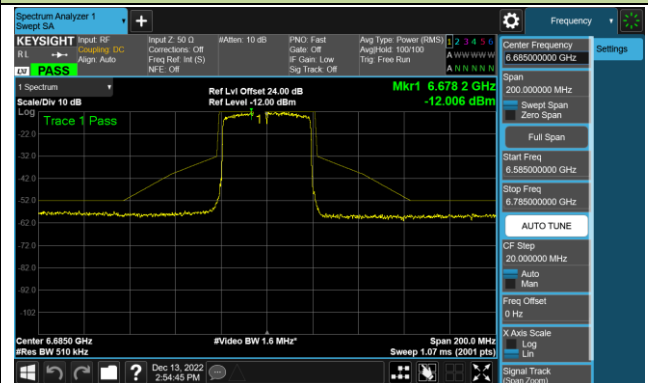

## 802.11ax-HE40 - Ant 1 (Nss = 1)

Channel 35 (6125MHz)

Channel 67 (6285MHz)

Channel 91 (6405MHz)

Channel 99 (6445MHz)

Channel 107 (6485MHz)

Channel 115 (6525MHz)

802.11ax-HE40 - Ant 1 (Nss = 1)

Channel 123 (6565MHz)

Channel 147 (6685MHz)

Channel 179 (6845MHz)

Channel 187 (6885MHz)

Channel 195 (6925MHz)

Channel 211 (7005MHz)

Channel 227 (7085MHz)