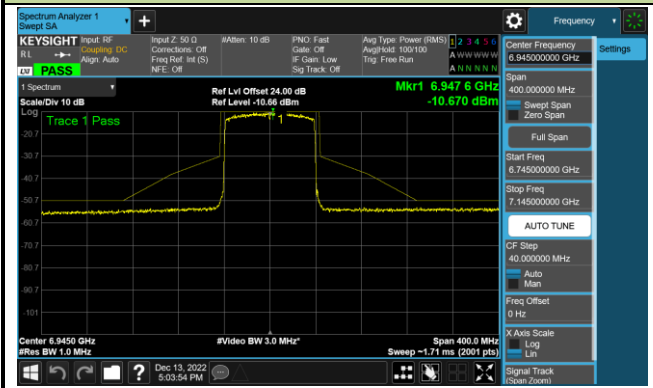

Channel 123 (6565MHz)

Channel 147 (6685MHz)

Channel 179 (6845MHz)

Channel 187 (6885MHz)

Channel 195 (6925MHz)

Channel 211 (7005MHz)

Channel 227 (7085MHz)

## 802.11ax-HE80 - Ant 1 (Nss = 1)

Channel 39 (6145MHz)

Channel 55 (6225MHz)

Channel 87 (6385MHz)

Channel 103 (6465MHz)

Channel 119 (6545MHz)

Channel 135 (6625MHz)

Channel 151 (6705MHz)

Channel 183 (6865MHz)

802.11ax-HE80 - Ant 1 (Nss = 1)

Channel 199 (6945MHz)

Channel 215 (7025MHz)

802.11ax-HE160 - Ant 1 (Nss = 1)

Channel 47 (6185MHz)

Channel 79 (6345MHz)

Channel 111 (6505MHz)