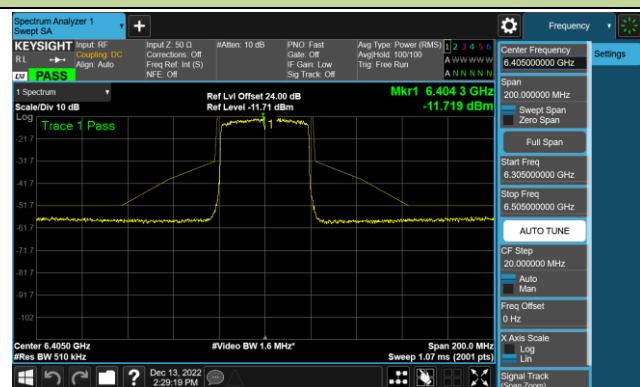

Channel 213 (7015MHz)

Channel 229 (7095MHz)

## 802.11ax-HE40 - Ant 1 (Nss = 1)

Channel 35 (6125MHz)

Channel 67 (6285MHz)

Channel 91 (6405MHz)

Channel 99 (6445MHz)

Channel 107 (6485MHz)

Channel 115 (6525MHz)

802.11ax-HE40 - Ant 1 (Nss = 1)

Channel 123 (6565MHz)

Channel 147 (6685MHz)

Channel 179 (6845MHz)

Channel 187 (6885MHz)

Channel 195 (6925MHz)

Channel 211 (7005MHz)

Channel 227 (7085MHz)