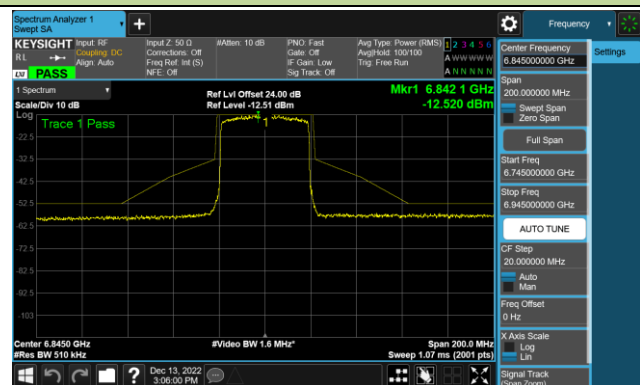

Channel 213 (7015MHz)

Channel 229 (7095MHz)

## 802.11ax-HE40 - Ant 1 (Nss = 1)

Channel 35 (6125MHz)

Channel 67 (6285MHz)

Channel 91 (6405MHz)

Channel 99 (6445MHz)

Channel 107 (6485MHz)

Channel 115 (6525MHz)

802.11ax-HE40 - Ant 1 (Nss = 1)

Channel 123 (6565MHz)

Channel 147 (6685MHz)

Channel 179 (6845MHz)

Channel 187 (6885MHz)

Channel 195 (6925MHz)

Channel 211 (7005MHz)

Channel 227 (7085MHz)