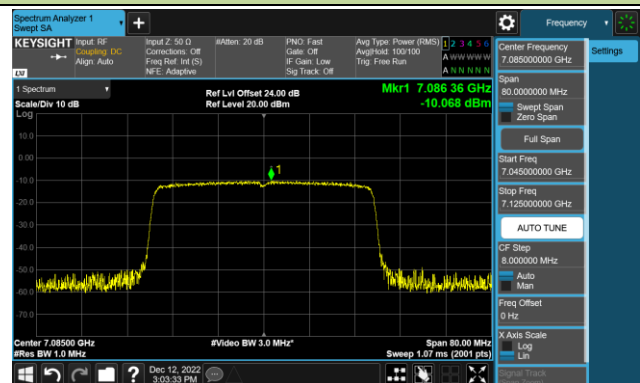

802.11ax-HE40 Power Spectral Density – Ant 3 (Nss=1)

Channel 179 (6845MHz)

Channel 187 (6885MHz)

Channel 195 (6925MHz)

Channel 211 (7005MHz)

Channel 227 (7085MHz)

802.11ax-HE80 Power Spectral Density – Ant 3 (Nss=1)