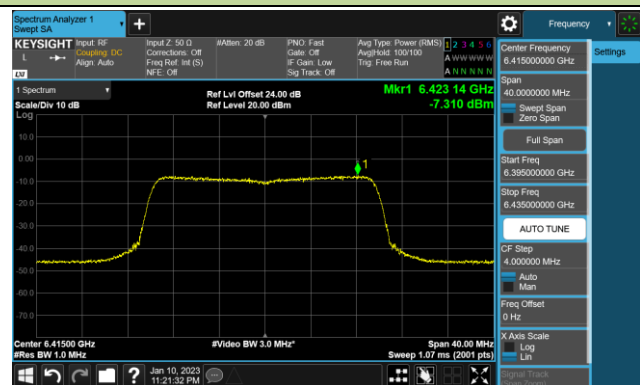

Channel 207 (6985MHz)

802.11ax-HE20 Power Spectral Density – Ant 1 (Nss=4)

Channel 33 (6115MHz)

Channel 65 (6275MHz)

Channel 93 (6415MHz)

Channel 97 (6435MHz)

Channel 105 (6475MHz)

Channel 113 (6515MHz)

Channel 117 (6535MHz)

Channel 153 (6715MHz)

802.11ax-HE20 Power Spectral Density – Ant 1 (Nss=4)

Channel 181 (6855MHz)

Channel 185 (6875MHz)

Channel 189 (6895MHz)

Channel 213 (7015MHz)

Channel 229 (7095MHz)