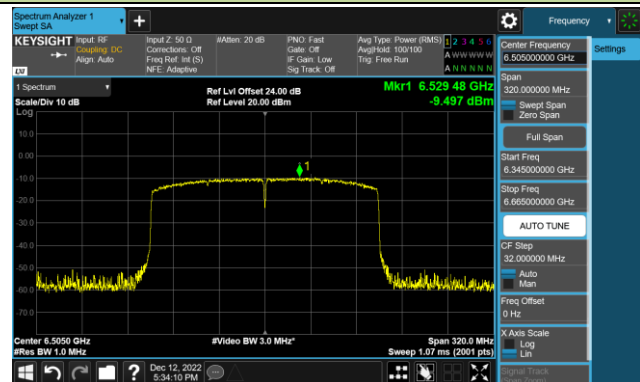

Channel 227 (7085MHz)

802.11ax-HE80 Power Spectral Density – Ant 4 (Nss=1)

Channel 39 (6145MHz)

Channel 55 (6225MHz)

Channel 87 (6385MHz)

Channel 103 (6465MHz)

Channel 119 (6545MHz)

Channel 135 (6625MHz)

Channel 151 (6705MHz)

Channel 183 (6865MHz)

802.11ax-HE160 Power Spectral Density – Ant 4 (Nss=1)

Channel 47 (6185MHz)

Channel 79 (6345MHz)

Channel 111 (6505MHz)

Channel 143 (6665MHz)

Channel 175 (6825MHz)

Channel 207 (6985MHz)

802.11ax-HE20 Power Spectral Density – Ant 1 (Nss=4)

Channel 33 (6115MHz)

Channel 65 (6275MHz)

Channel 93 (6415MHz)

Channel 97 (6435MHz)

Channel 105 (6475MHz)

Channel 113 (6515MHz)