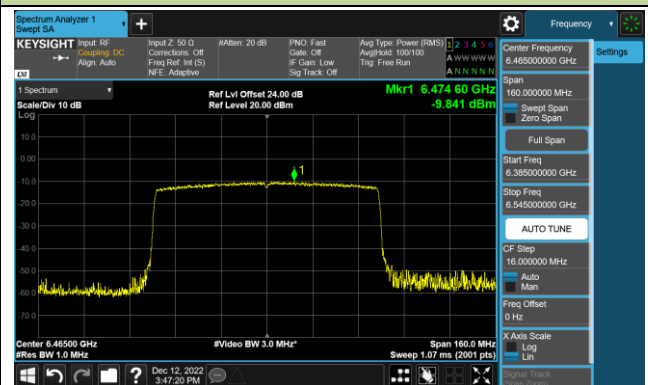

Channel 227 (7085MHz)

802.11ax-HE80 Power Spectral Density – Ant 4 (Nss=1)

Channel 39 (6145MHz)

Channel 55 (6225MHz)

Channel 87 (6385MHz)

Channel 103 (6465MHz)

Channel 119 (6545MHz)

Channel 135 (6625MHz)