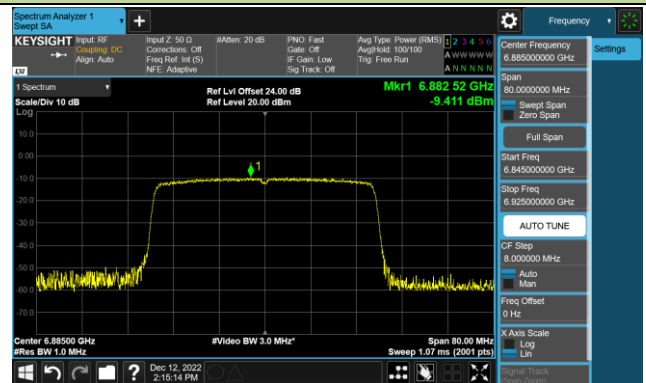

Channel 115 (6525MHz)

Channel 123 (6565MHz)

Channel 147 (6685MHz)

802.11ax-HE40 Power Spectral Density – Ant 4 (Nss=1)

Channel 179 (6845MHz)

Channel 187 (6885MHz)

Channel 195 (6925MHz)

Channel 211 (7005MHz)

Channel 227 (7085MHz)

802.11ax-HE80 Power Spectral Density – Ant 4 (Nss=1)

Channel 39 (6145MHz)

Channel 55 (6225MHz)

Channel 87 (6385MHz)

Channel 103 (6465MHz)

Channel 119 (6545MHz)

Channel 135 (6625MHz)