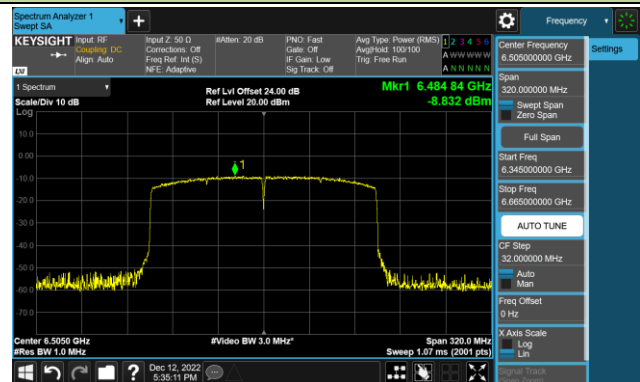

802.11ax-HE80 Power Spectral Density – Ant 3 (Nss=1)

Channel 199 (6945MHz)

Channel 215 (7025MHz)

802.11ax-HE160 Power Spectral Density – Ant 3 (Nss=1)

Channel 47 (6185MHz)

Channel 79 (6345MHz)

Channel 111 (6505MHz)

Channel 143 (6665MHz)

Channel 175 (6825MHz)

Channel 207 (6985MHz)

802.11ax-HE20 Power Spectral Density – Ant 4 (Nss=1)

Channel 33 (6115MHz)

Channel 65 (6275MHz)

Channel 93 (6415MHz)

Channel 97 (6435MHz)