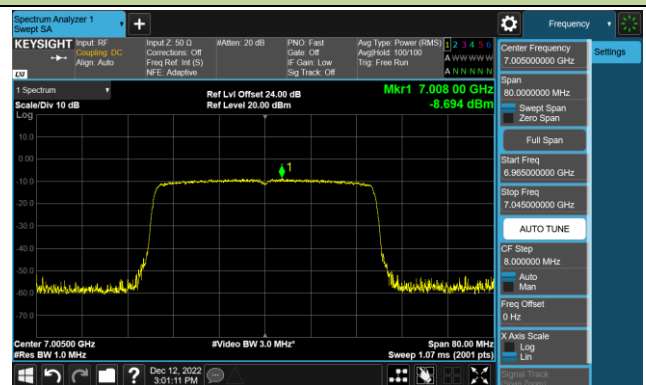

Channel 115 (6525MHz)

Channel 123 (6565MHz)

Channel 147 (6685MHz)

802.11ax-HE40 Power Spectral Density – Ant 4 (Nss=1)

Channel 179 (6845MHz)

Channel 187 (6885MHz)

Channel 195 (6925MHz)

Channel 211 (7005MHz)

Channel 227 (7085MHz)

802.11ax-HE80 Power Spectral Density – Ant 4 (Nss=1)

Channel 39 (6145MHz)

Channel 55 (6225MHz)

Channel 87 (6385MHz)

Channel 103 (6465MHz)

Channel 119 (6545MHz)

Channel 135 (6625MHz)