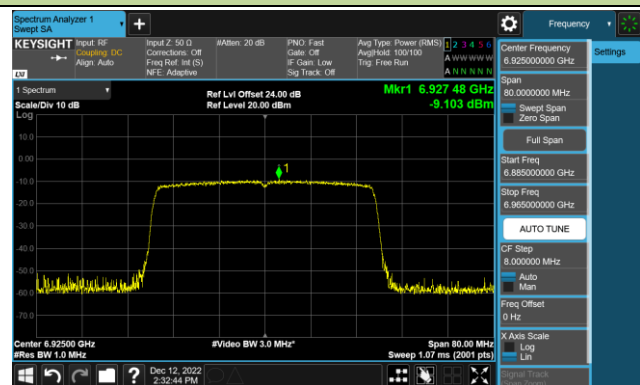

Channel 115 (6525MHz)

Channel 123 (6565MHz)

Channel 147 (6685MHz)

802.11ax-HE40 Power Spectral Density – Ant 4 (Nss=1)

Channel 179 (6845MHz)

Channel 187 (6885MHz)

Channel 195 (6925MHz)

Channel 211 (7005MHz)

Channel 227 (7085MHz)

802.11ax-HE80 Power Spectral Density – Ant 4 (Nss=1)

Channel 39 (6145MHz)

Channel 55 (6225MHz)

Channel 87 (6385MHz)

Channel 103 (6465MHz)

Channel 119 (6545MHz)

Channel 135 (6625MHz)