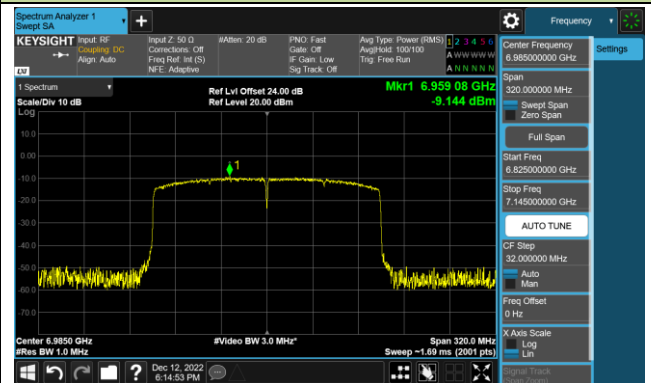

Channel 151 (6705MHz)

Channel 183 (6865MHz)

802.11ax-HE160 Power Spectral Density – Ant 4 (Nss=1)

Channel 47 (6185MHz)

Channel 79 (6345MHz)

Channel 111 (6505MHz)

Channel 143 (6665MHz)

Channel 175 (6825MHz)

Channel 207 (6985MHz)

802.11ax-HE20 Power Spectral Density – Ant 1 (Nss=4)

Channel 33 (6115MHz)

Channel 65 (6275MHz)

Channel 93 (6415MHz)

Channel 97 (6435MHz)

Channel 105 (6475MHz)

Channel 113 (6515MHz)