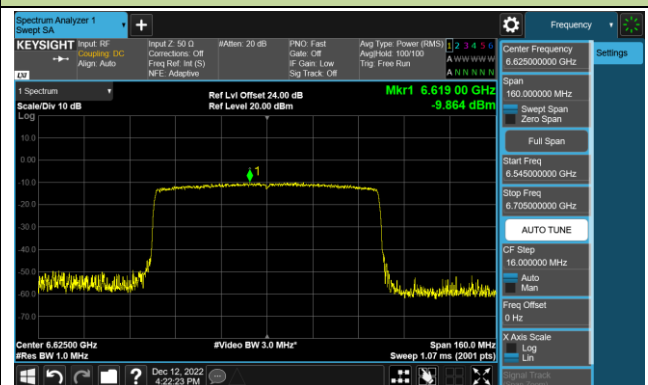

Channel 227 (7085MHz)

802.11ax-HE80 Power Spectral Density – Ant 4 (Nss=1)

Channel 39 (6145MHz)

Channel 55 (6225MHz)

Channel 87 (6385MHz)

Channel 103 (6465MHz)

Channel 119 (6545MHz)

Channel 135 (6625MHz)