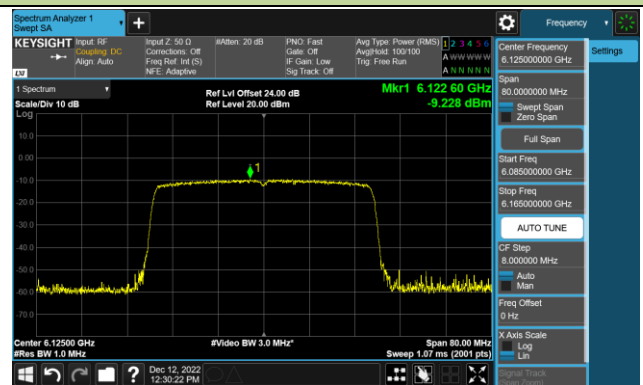

Channel 213 (7015MHz)

Channel 229 (7095MHz)

802.11ax-HE40 Power Spectral Density – Ant 4 (Nss=1)

Channel 35 (6125MHz)

Channel 67 (6285MHz)

Channel 91 (6405MHz)

Channel 99 (6445MHz)

Channel 107 (6485MHz)