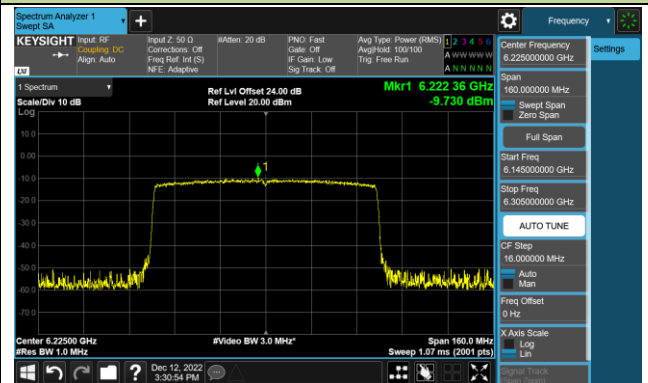

Channel 55 (6225MHz)