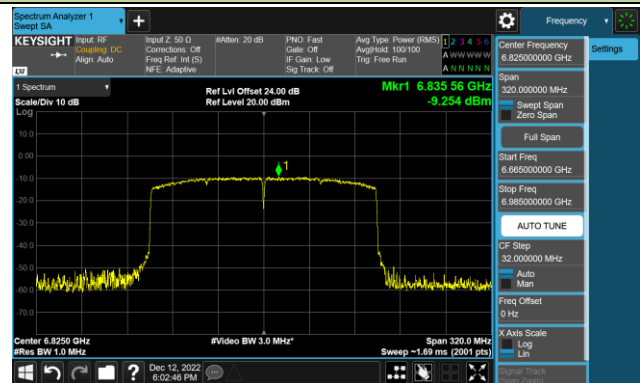

802.11ax-HE80 Power Spectral Density – Ant 3 (Nss=1)

Channel 199 (6945MHz)

Channel 215 (7025MHz)

802.11ax-HE160 Power Spectral Density – Ant 3 (Nss=1)

Channel 47 (6185MHz)

Channel 79 (6345MHz)

Channel 111 (6505MHz)

Channel 143 (6665MHz)

Channel 175 (6825MHz)

Channel 207 (6985MHz)

802.11ax-HE20 Power Spectral Density – Ant 4 (Nss=1)

Channel 33 (6115MHz)

Channel 65 (6275MHz)

Channel 93 (6415MHz)

Channel 97 (6435MHz)