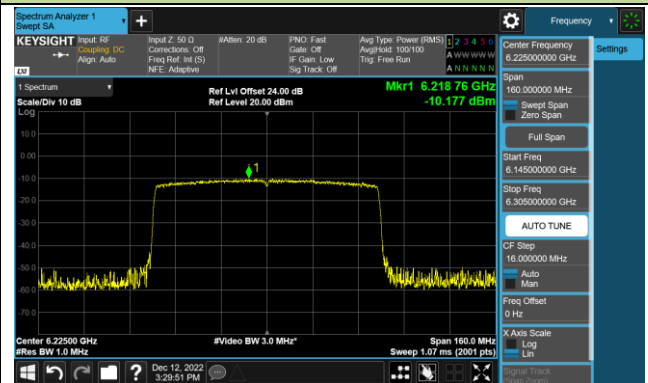

Channel 227 (7085MHz)

802.11ax-HE80 Power Spectral Density – Ant 4 (Nss=1)

Channel 39 (6145MHz)

Channel 55 (6225MHz)

Channel 87 (6385MHz)

Channel 103 (6465MHz)

Channel 119 (6545MHz)

Channel 135 (6625MHz)