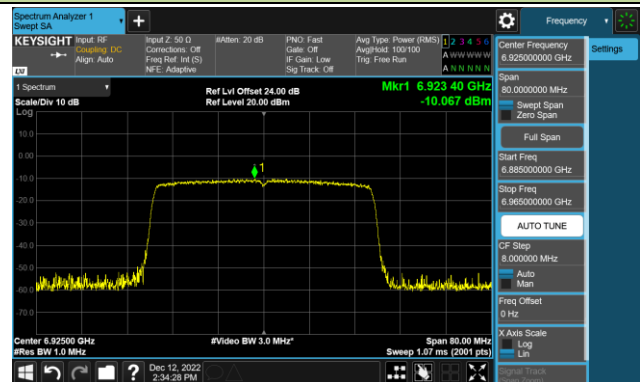

802.11ax-HE40 Power Spectral Density – Ant 3 (Nss=1)

Channel 179 (6845MHz)

Channel 187 (6885MHz)

Channel 195 (6925MHz)

Channel 211 (7005MHz)

Channel 227 (7085MHz)

802.11ax-HE80 Power Spectral Density – Ant 3 (Nss=1)