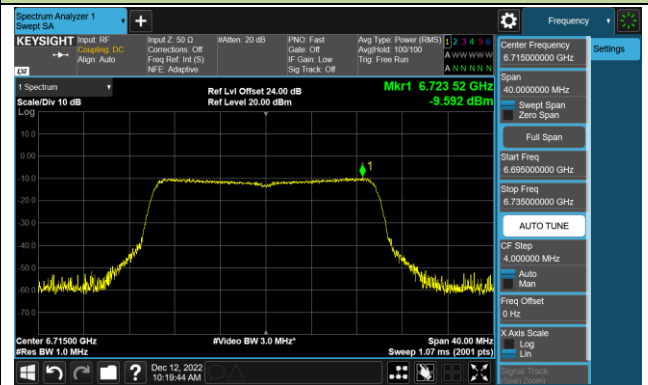

Channel 105 (6475MHz)

Channel 113 (6515MHz)

Channel 117 (6535MHz)

Channel 153 (6715MHz)

802.11ax-HE20 Power Spectral Density – Ant 4 (Nss=1)

Channel 181 (6855MHz)

Channel 185 (6875MHz)

Channel 189 (6895MHz)

Channel 213 (7015MHz)

Channel 229 (7095MHz)

802.11ax-HE40 Power Spectral Density – Ant 4 (Nss=1)

Channel 35 (6125MHz)

Channel 67 (6285MHz)

Channel 91 (6405MHz)

Channel 99 (6445MHz)

Channel 107 (6485MHz)