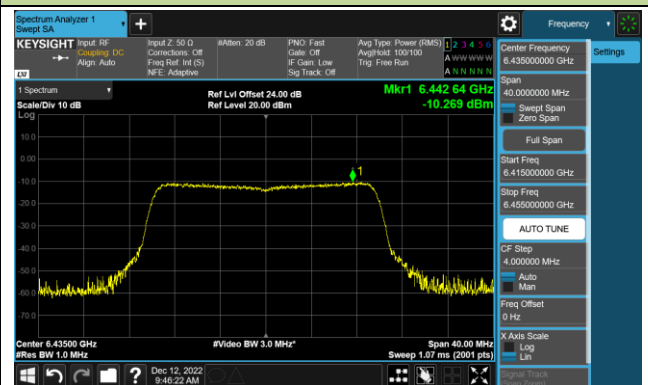

Channel 143 (6665MHz)

Channel 175 (6825MHz)

Channel 207 (6985MHz)

802.11ax-HE20 Power Spectral Density – Ant 4 (Nss=1)

Channel 33 (6115MHz)

Channel 65 (6275MHz)

Channel 93 (6415MHz)

Channel 97 (6435MHz)

Channel 105 (6475MHz)

Channel 113 (6515MHz)

Channel 117 (6535MHz)

Channel 153 (6715MHz)

802.11ax-HE20 Power Spectral Density – Ant 4 (Nss=1)

Channel 181 (6855MHz)

Channel 185 (6875MHz)

Channel 189 (6895MHz)