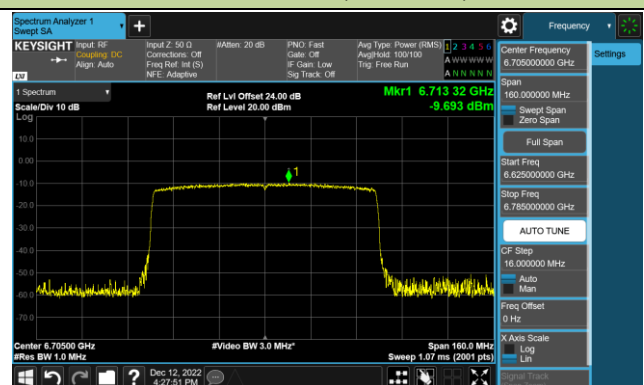

Channel 151 (6705MHz)