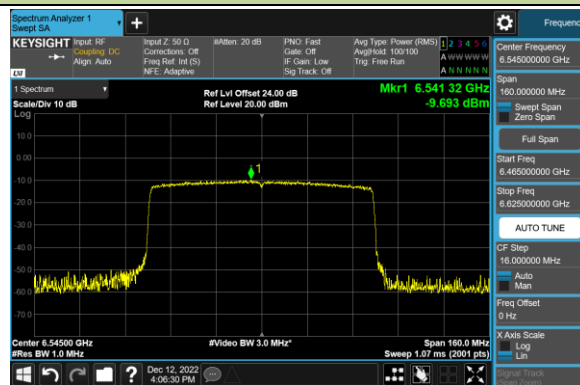

Channel 39 (6145MHz)

Channel 55 (6225MHz)

Channel 87 (6385MHz)

Channel 103 (6465MHz)

Channel 119 (6545MHz)

Channel 135 (6625MHz)

Channel 151 (6705MHz)

Channel 183 (6865MHz)

802.11ax-HE80 Power Spectral Density – Ant 3 (Nss=1)

Channel 199 (6945MHz)

Channel 215 (7025MHz)

802.11ax-HE160 Power Spectral Density – Ant 3 (Nss=1)

Channel 47 (6185MHz)

Channel 79 (6345MHz)

Channel 111 (6505MHz)