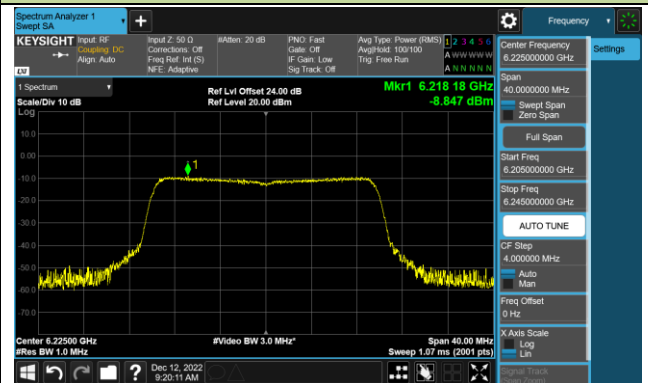

Channel 143 (6665MHz)

Channel 175 (6825MHz)

Channel 207 (6985MHz)

802.11ax-HE20 Power Spectral Density – Ant 4 (Nss=1)

Channel 33 (6115MHz)

Channel 65 (6275MHz)

Channel 93 (6415MHz)

Channel 97 (6435MHz)

Channel 105 (6475MHz)

Channel 113 (6515MHz)

Channel 117 (6535MHz)

Channel 153 (6715MHz)

802.11ax-HE20 Power Spectral Density – Ant 4 (Nss=1)

Channel 181 (6855MHz)

Channel 185 (6875MHz)

Channel 189 (6895MHz)