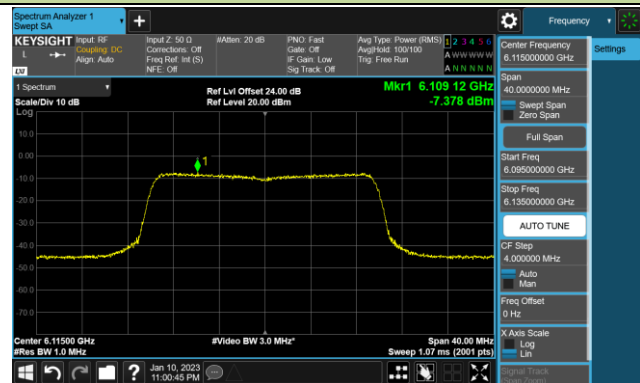

Channel 227 (7085MHz)

802.11ax-HE80 Power Spectral Density – Ant 4 (Nss=1)

Channel 39 (6145MHz)

Channel 55 (6225MHz)

Channel 87 (6385MHz)

Channel 103 (6465MHz)

Channel 119 (6545MHz)

Channel 135 (6625MHz)

Channel 151 (6705MHz)

Channel 183 (6865MHz)

802.11ax-HE160 Power Spectral Density – Ant 4 (Nss=1)

Channel 47 (6185MHz)

Channel 79 (6345MHz)

Channel 111 (6505MHz)

Channel 143 (6665MHz)

Channel 175 (6825MHz)

Channel 207 (6985MHz)

802.11ax-HE20 Power Spectral Density – Ant 1 (Nss=4)

Channel 33 (6115MHz)

Channel 65 (6275MHz)

Channel 93 (6415MHz)

Channel 97 (6435MHz)

Channel 105 (6475MHz)

Channel 113 (6515MHz)