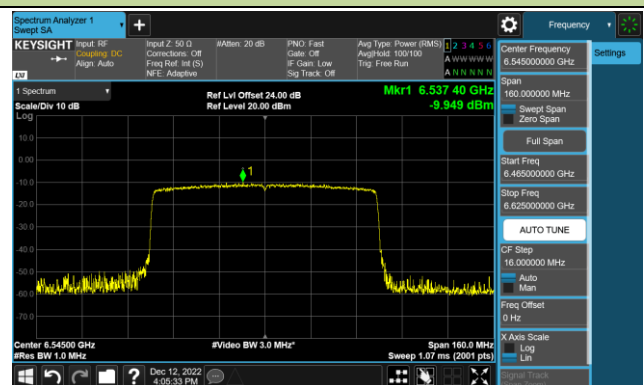

Channel 227 (7085MHz)

802.11ax-HE80 Power Spectral Density – Ant 4 (Nss=1)

Channel 39 (6145MHz)

Channel 55 (6225MHz)

Channel 87 (6385MHz)

Channel 103 (6465MHz)

Channel 119 (6545MHz)

Channel 135 (6625MHz)