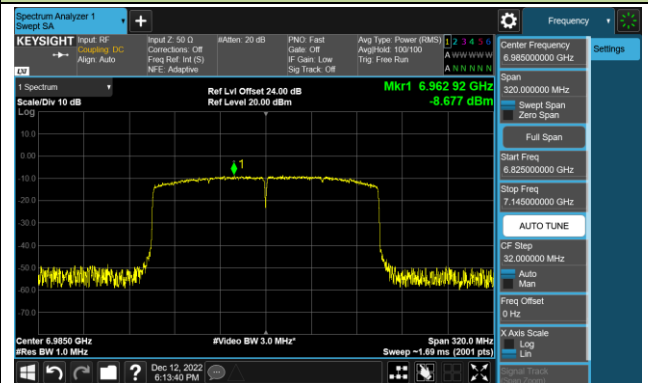

Channel 207 (6985MHz)