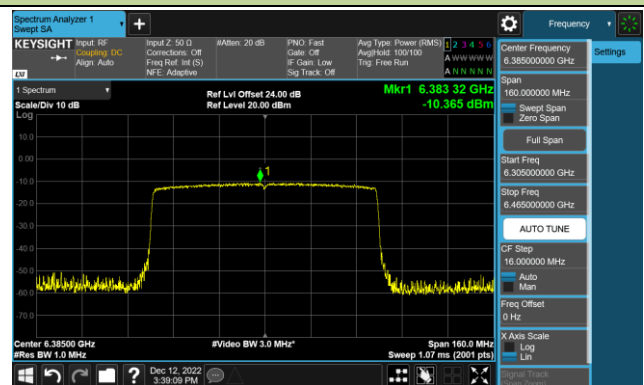

Channel 227 (7085MHz)

802.11ax-HE80 Power Spectral Density – Ant 4 (Nss=1)

Channel 39 (6145MHz)

Channel 55 (6225MHz)

Channel 87 (6385MHz)

Channel 103 (6465MHz)

Channel 119 (6545MHz)

Channel 135 (6625MHz)