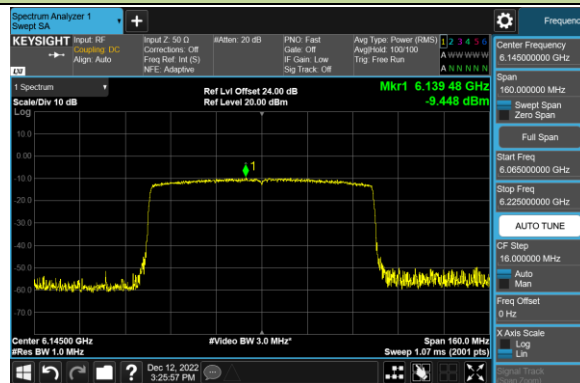

802.11ax-HE80 Power Spectral Density – Ant 3 (Nss=1)

Channel 39 (6145MHz)