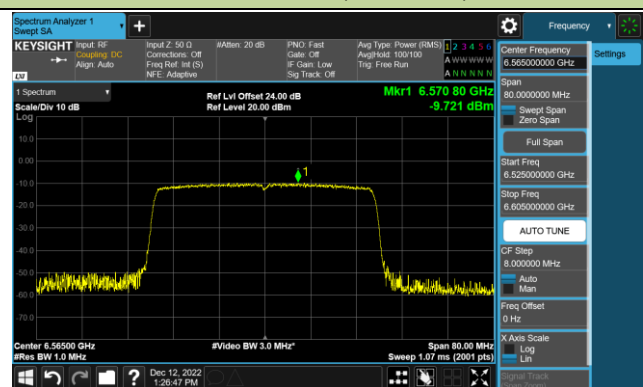

Channel 123 (6565MHz)