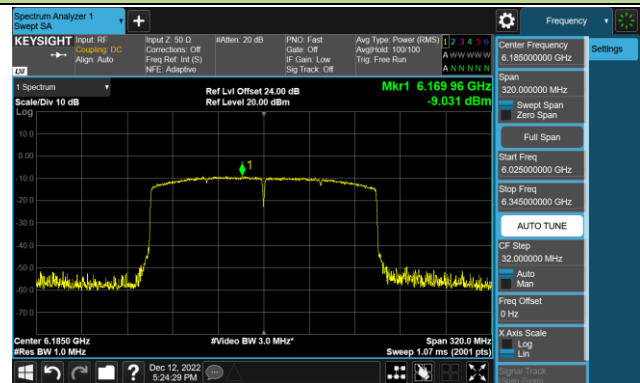

802.11ax-HE80 Power Spectral Density – Ant 3 (Nss=1)

Channel 199 (6945MHz)

Channel 215 (7025MHz)

802.11ax-HE160 Power Spectral Density – Ant 3 (Nss=1)

Channel 47 (6185MHz)

Channel 79 (6345MHz)

Channel 111 (6505MHz)

Channel 143 (6665MHz)

Channel 175 (6825MHz)

Channel 207 (6985MHz)

802.11ax-HE20 Power Spectral Density – Ant 4 (Nss=1)

Channel 33 (6115MHz)

Channel 65 (6275MHz)

Channel 93 (6415MHz)

Channel 97 (6435MHz)