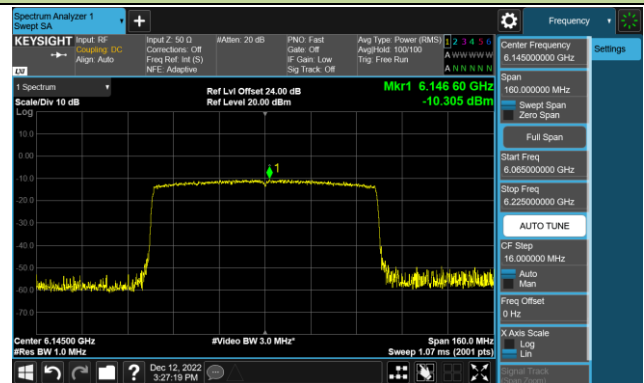

Channel 115 (6525MHz)

Channel 123 (6565MHz)

Channel 147 (6685MHz)

802.11ax-HE40 Power Spectral Density – Ant 4 (Nss=1)

Channel 179 (6845MHz)

Channel 187 (6885MHz)

Channel 195 (6925MHz)

Channel 211 (7005MHz)

Channel 227 (7085MHz)

802.11ax-HE80 Power Spectral Density – Ant 4 (Nss=1)

Channel 39 (6145MHz)

Channel 55 (6225MHz)

Channel 87 (6385MHz)

Channel 103 (6465MHz)

Channel 119 (6545MHz)

Channel 135 (6625MHz)