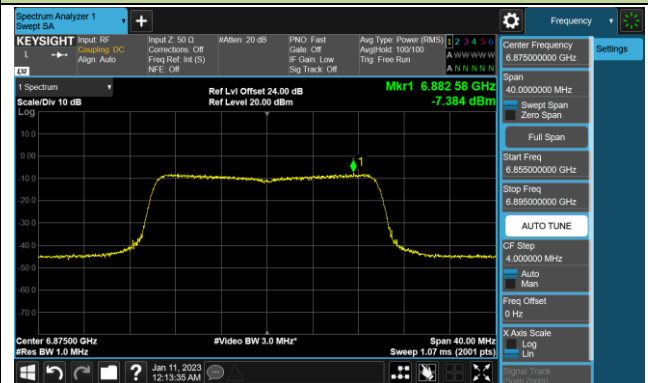

Channel 207 (6985MHz)

802.11ax-HE20 Power Spectral Density – Ant 1 (Nss=4)

Channel 33 (6115MHz)

Channel 65 (6275MHz)

Channel 93 (6415MHz)

Channel 97 (6435MHz)

Channel 105 (6475MHz)

Channel 113 (6515MHz)

Channel 117 (6535MHz)

Channel 153 (6715MHz)

802.11ax-HE20 Power Spectral Density – Ant 1 (Nss=4)

Channel 181 (6855MHz)

Channel 185 (6875MHz)

Channel 189 (6895MHz)

Channel 213 (7015MHz)

Channel 229 (7095MHz)