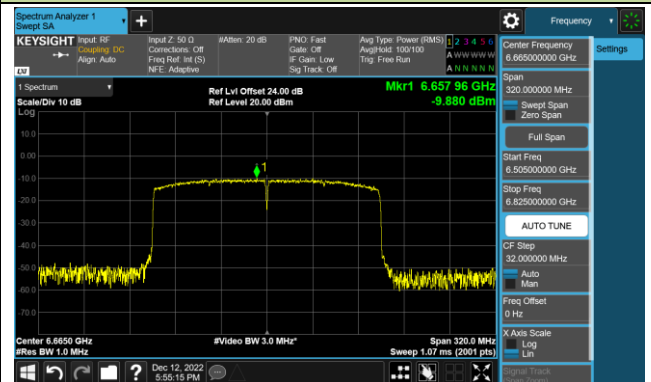

Channel 151 (6705MHz)

Channel 183 (6865MHz)

802.11ax-HE160 Power Spectral Density – Ant 4 (Nss=1)

Channel 47 (6185MHz)

Channel 79 (6345MHz)

Channel 111 (6505MHz)

Channel 143 (6665MHz)

Channel 175 (6825MHz)

Channel 207 (6985MHz)

802.11ax-HE20 Power Spectral Density – Ant 1 (Nss=4)

Channel 33 (6115MHz)

Channel 65 (6275MHz)

Channel 93 (6415MHz)

Channel 97 (6435MHz)

Channel 105 (6475MHz)

Channel 113 (6515MHz)