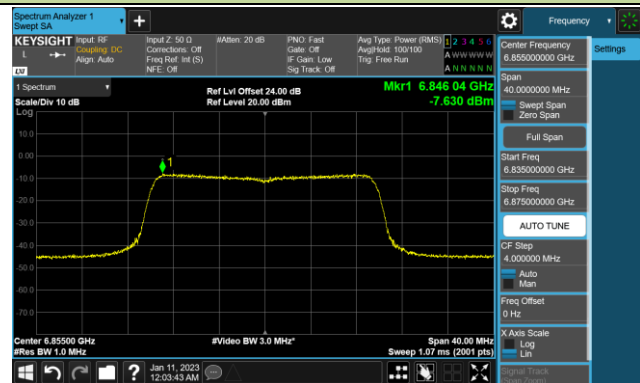

Channel 207 (6985MHz)

802.11ax-HE20 Power Spectral Density – Ant 1 (Nss=4)

Channel 33 (6115MHz)

Channel 65 (6275MHz)

Channel 93 (6415MHz)

Channel 97 (6435MHz)

Channel 105 (6475MHz)

Channel 113 (6515MHz)

Channel 117 (6535MHz)

Channel 153 (6715MHz)

802.11ax-HE20 Power Spectral Density – Ant 1 (Nss=4)

Channel 181 (6855MHz)

Channel 185 (6875MHz)

Channel 189 (6895MHz)

Channel 213 (7015MHz)

Channel 229 (7095MHz)