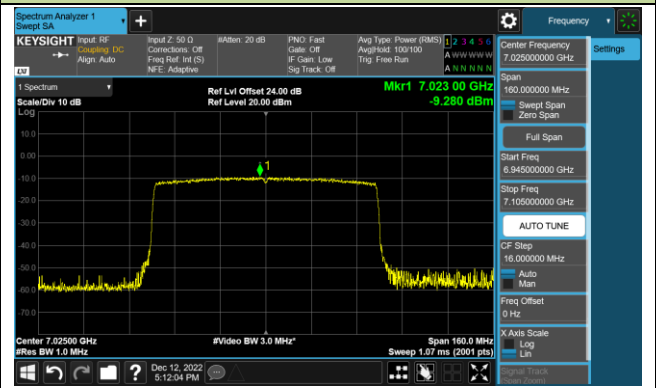

Channel 39 (6145MHz)

Channel 55 (6225MHz)

Channel 87 (6385MHz)

Channel 103 (6465MHz)

Channel 119 (6545MHz)

Channel 135 (6625MHz)

Channel 151 (6705MHz)

Channel 183 (6865MHz)

802.11ax-HE80 Power Spectral Density – Ant 3 (Nss=1)

Channel 199 (6945MHz)

Channel 215 (7025MHz)

802.11ax-HE160 Power Spectral Density – Ant 3 (Nss=1)

Channel 47 (6185MHz)

Channel 79 (6345MHz)

Channel 111 (6505MHz)