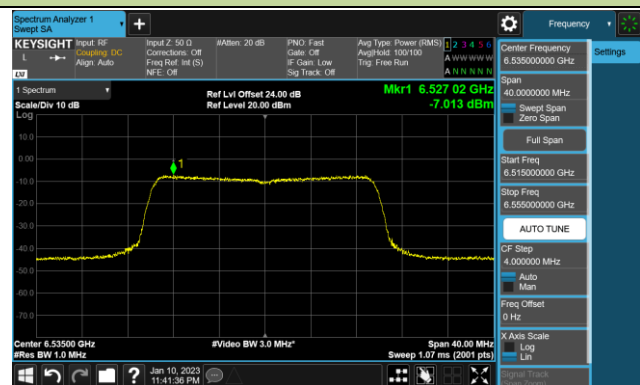

Channel 207 (6985MHz)

802.11ax-HE20 Power Spectral Density – Ant 1 (Nss=4)

Channel 33 (6115MHz)

Channel 65 (6275MHz)

Channel 93 (6415MHz)

Channel 97 (6435MHz)

Channel 105 (6475MHz)

Channel 113 (6515MHz)

Channel 117 (6535MHz)

Channel 153 (6715MHz)

802.11ax-HE20 Power Spectral Density – Ant 1 (Nss=4)

Channel 181 (6855MHz)

Channel 185 (6875MHz)

Channel 189 (6895MHz)

Channel 213 (7015MHz)

Channel 229 (7095MHz)