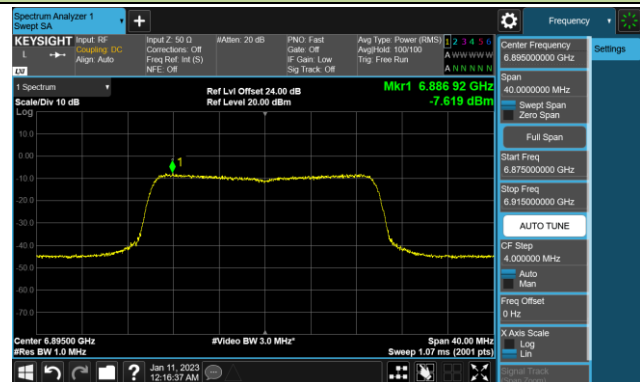

Channel 207 (6985MHz)

802.11ax-HE20 Power Spectral Density – Ant 1 (Nss=4)

Channel 33 (6115MHz)

Channel 65 (6275MHz)

Channel 93 (6415MHz)

Channel 97 (6435MHz)

Channel 105 (6475MHz)

Channel 113 (6515MHz)

Channel 117 (6535MHz)

Channel 153 (6715MHz)

802.11ax-HE20 Power Spectral Density – Ant 1 (Nss=4)

Channel 181 (6855MHz)

Channel 185 (6875MHz)

Channel 189 (6895MHz)

Channel 213 (7015MHz)

Channel 229 (7095MHz)