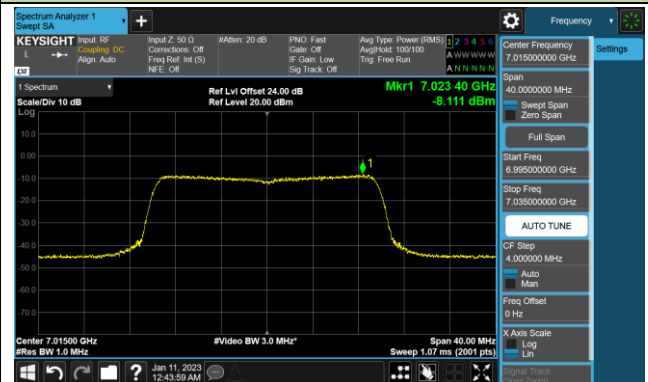

Channel 207 (6985MHz)

802.11ax-HE20 Power Spectral Density – Ant 1 (Nss=4)

Channel 33 (6115MHz)

Channel 65 (6275MHz)

Channel 93 (6415MHz)

Channel 97 (6435MHz)

Channel 105 (6475MHz)

Channel 113 (6515MHz)

Channel 117 (6535MHz)

Channel 153 (6715MHz)

802.11ax-HE20 Power Spectral Density – Ant 1 (Nss=4)

Channel 181 (6855MHz)

Channel 185 (6875MHz)

Channel 189 (6895MHz)

Channel 213 (7015MHz)

Channel 229 (7095MHz)