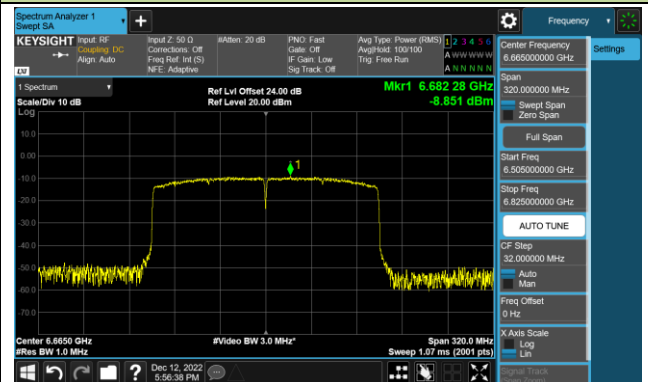

Channel 143 (6665MHz)