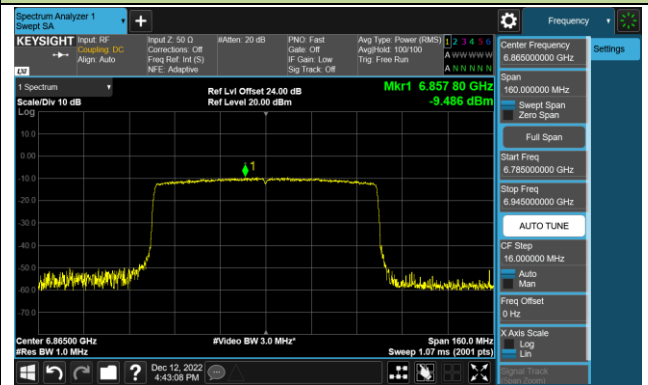

Channel 39 (6145MHz)

Channel 55 (6225MHz)

Channel 87 (6385MHz)

Channel 103 (6465MHz)

Channel 119 (6545MHz)

Channel 135 (6625MHz)

Channel 151 (6705MHz)

Channel 183 (6865MHz)

802.11ax-HE80 Power Spectral Density – Ant 3 (Nss=1)

Channel 199 (6945MHz)

Channel 215 (7025MHz)

802.11ax-HE160 Power Spectral Density – Ant 3 (Nss=1)

Channel 47 (6185MHz)

Channel 79 (6345MHz)

Channel 111 (6505MHz)