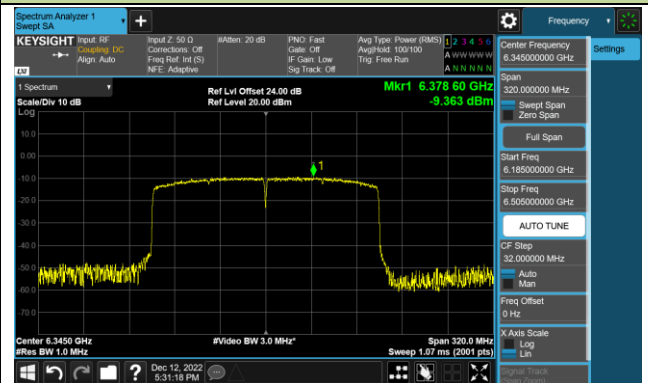

802.11ax-HE80 Power Spectral Density – Ant 3 (Nss=1)

Channel 199 (6945MHz)

Channel 215 (7025MHz)

802.11ax-HE160 Power Spectral Density – Ant 3 (Nss=1)

Channel 47 (6185MHz)

Channel 79 (6345MHz)

Channel 111 (6505MHz)