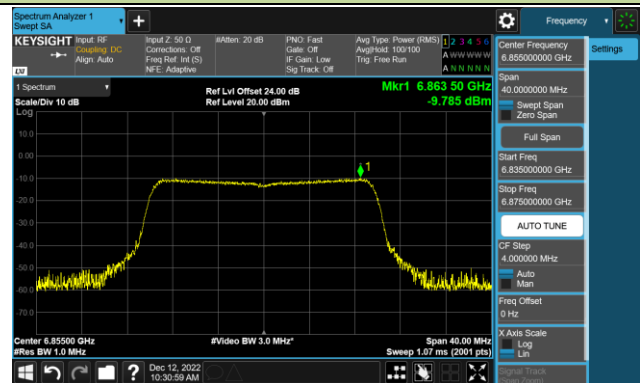

Channel 105 (6475MHz)

Channel 113 (6515MHz)

Channel 117 (6535MHz)

Channel 153 (6715MHz)

802.11ax-HE20 Power Spectral Density – Ant 4 (Nss=1)

Channel 181 (6855MHz)

Channel 185 (6875MHz)

Channel 189 (6895MHz)