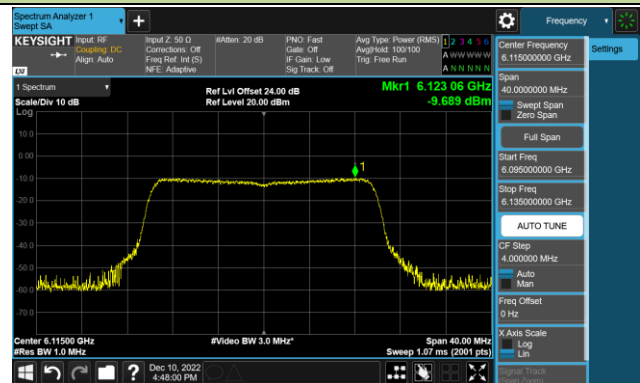

Channel 143 (6665MHz)

Channel 175 (6825MHz)

Channel 207 (6985MHz)

802.11ax-HE20 Power Spectral Density – Ant 4 (Nss=1)

Channel 33 (6115MHz)

Channel 65 (6275MHz)

Channel 93 (6415MHz)

Channel 97 (6435MHz)

Channel 105 (6475MHz)

Channel 113 (6515MHz)

Channel 117 (6535MHz)

Channel 153 (6715MHz)

802.11ax-HE20 Power Spectral Density – Ant 4 (Nss=1)

Channel 181 (6855MHz)

Channel 185 (6875MHz)

Channel 189 (6895MHz)