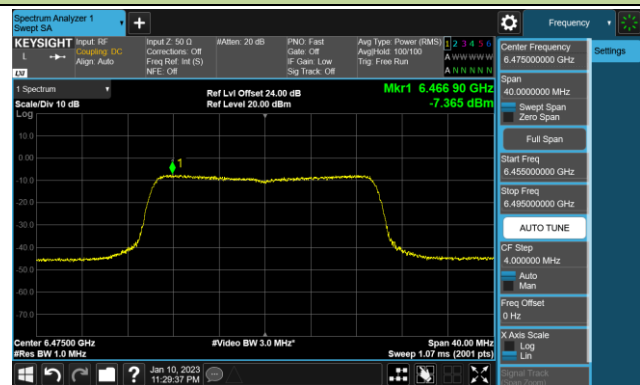

Channel 151 (6705MHz)

Channel 183 (6865MHz)

802.11ax-HE160 Power Spectral Density – Ant 4 (Nss=1)

Channel 47 (6185MHz)

Channel 79 (6345MHz)

Channel 111 (6505MHz)

Channel 143 (6665MHz)

Channel 175 (6825MHz)

Channel 207 (6985MHz)

802.11ax-HE20 Power Spectral Density – Ant 1 (Nss=4)

Channel 33 (6115MHz)

Channel 65 (6275MHz)

Channel 93 (6415MHz)

Channel 97 (6435MHz)

Channel 105 (6475MHz)

Channel 113 (6515MHz)

Channel 117 (6535MHz)

Channel 153 (6715MHz)

802.11ax-HE20 Power Spectral Density – Ant 1 (Nss=4)

Channel 181 (6855MHz)

Channel 185 (6875MHz)

Channel 189 (6895MHz)

Channel 213 (7015MHz)

Channel 229 (7095MHz)