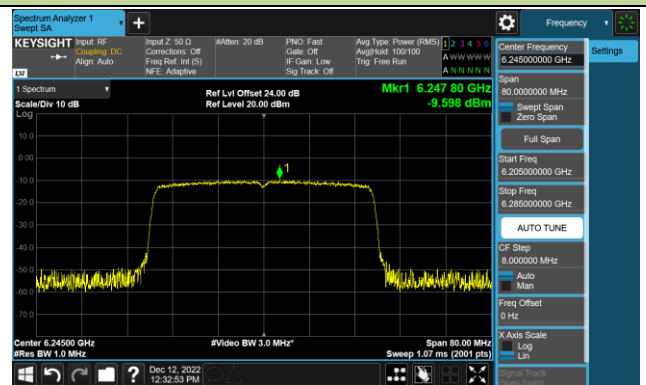

Channel 213 (7015MHz)

Channel 229 (7095MHz)

802.11ax-HE40 Power Spectral Density – Ant 4 (Nss=1)

Channel 35 (6125MHz)

Channel 67 (6285MHz)

Channel 91 (6405MHz)

Channel 99 (6445MHz)

Channel 107 (6485MHz)