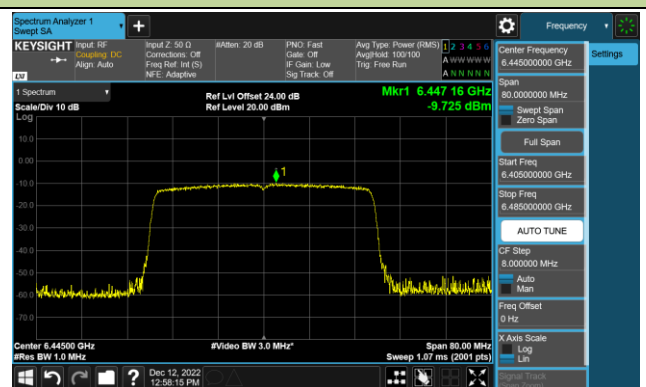

Channel 213 (7015MHz)

Channel 229 (7095MHz)

802.11ax-HE40 Power Spectral Density – Ant 4 (Nss=1)

Channel 35 (6125MHz)

Channel 67 (6285MHz)

Channel 91 (6405MHz)

Channel 99 (6445MHz)

Channel 107 (6485MHz)