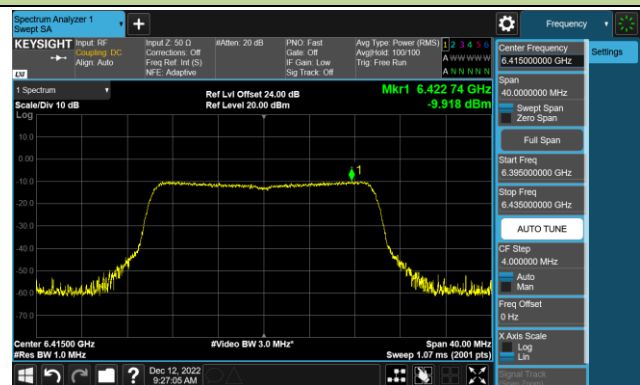

Channel 143 (6665MHz)

Channel 175 (6825MHz)

Channel 207 (6985MHz)

802.11ax-HE20 Power Spectral Density – Ant 4 (Nss=1)

Channel 33 (6115MHz)

Channel 65 (6275MHz)

Channel 93 (6415MHz)

Channel 97 (6435MHz)

Channel 105 (6475MHz)

Channel 113 (6515MHz)

Channel 117 (6535MHz)

Channel 153 (6715MHz)

802.11ax-HE20 Power Spectral Density – Ant 4 (Nss=1)

Channel 181 (6855MHz)

Channel 185 (6875MHz)

Channel 189 (6895MHz)