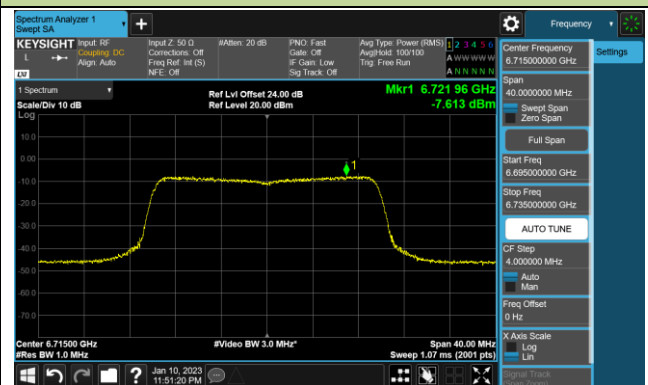

Channel 207 (6985MHz)

802.11ax-HE20 Power Spectral Density – Ant 1 (Nss=4)

Channel 33 (6115MHz)

Channel 65 (6275MHz)

Channel 93 (6415MHz)

Channel 97 (6435MHz)

Channel 105 (6475MHz)

Channel 113 (6515MHz)

Channel 117 (6535MHz)

Channel 153 (6715MHz)

802.11ax-HE20 Power Spectral Density – Ant 1 (Nss=4)

Channel 181 (6855MHz)

Channel 185 (6875MHz)

Channel 189 (6895MHz)

Channel 213 (7015MHz)

Channel 229 (7095MHz)