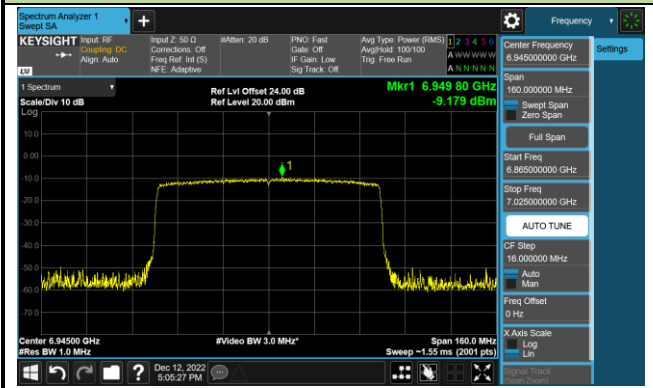

Channel 39 (6145MHz)

Channel 55 (6225MHz)

Channel 87 (6385MHz)

Channel 103 (6465MHz)

Channel 119 (6545MHz)

Channel 135 (6625MHz)

Channel 151 (6705MHz)

Channel 183 (6865MHz)

802.11ax-HE80 Power Spectral Density – Ant 3 (Nss=1)

Channel 199 (6945MHz)

Channel 215 (7025MHz)

802.11ax-HE160 Power Spectral Density – Ant 3 (Nss=1)

Channel 47 (6185MHz)

Channel 79 (6345MHz)

Channel 111 (6505MHz)