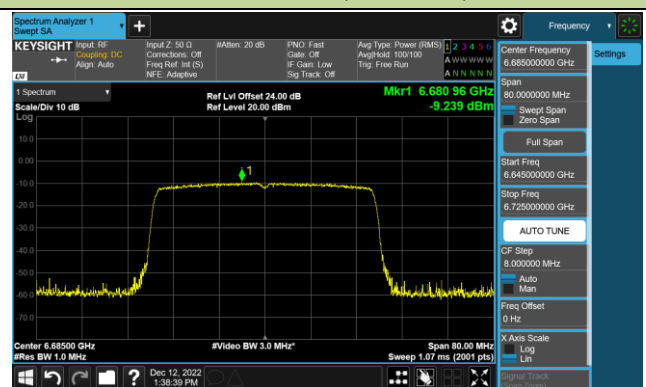

Channel 147 (6685MHz)