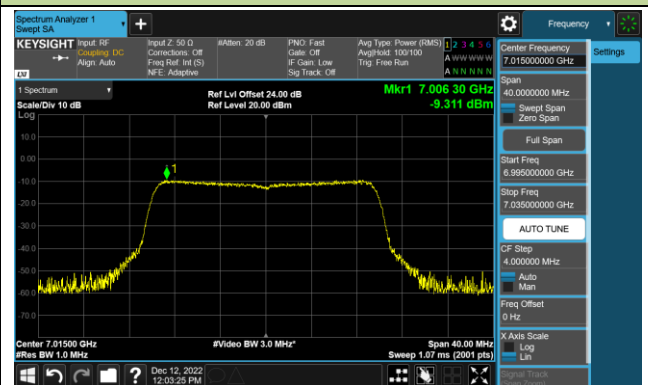

Channel 213 (7015MHz)