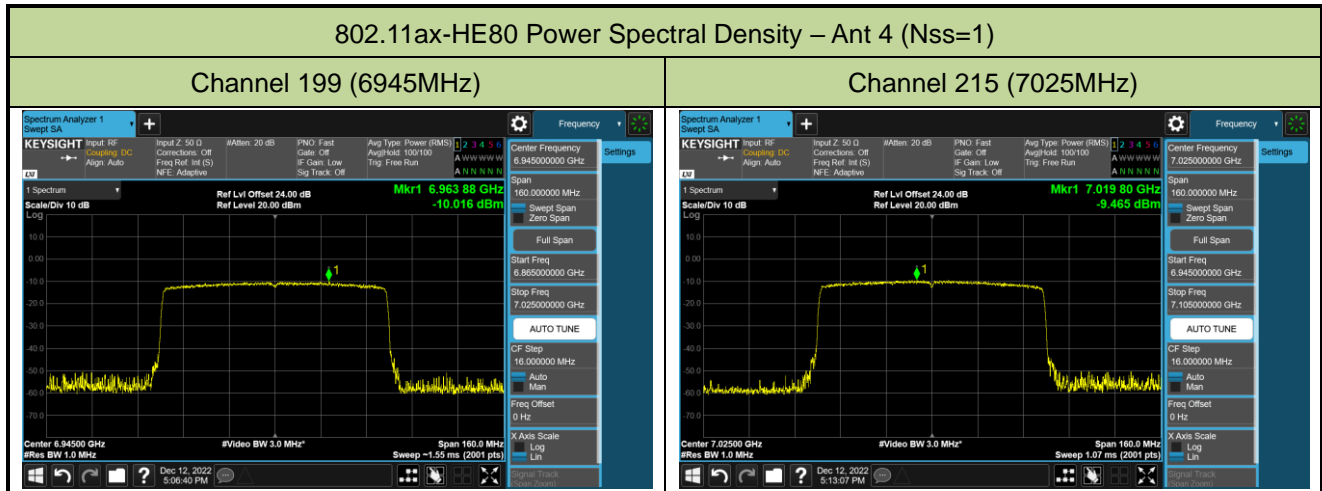

Channel 227 (7085MHz)

802.11ax-HE80 Power Spectral Density – Ant 4 (Nss=1)

Channel 39 (6145MHz)

Channel 55 (6225MHz)

Channel 87 (6385MHz)

Channel 103 (6465MHz)

Channel 119 (6545MHz)

Channel 135 (6625MHz)

Channel 151 (6705MHz)

Channel 183 (6865MHz)

802.11ax-HE160 Power Spectral Density – Ant 4 (Nss=1)

Channel 47 (6185MHz)

Channel 79 (6345MHz)

Channel 111 (6505MHz)

Channel 143 (6665MHz)

Channel 175 (6825MHz)