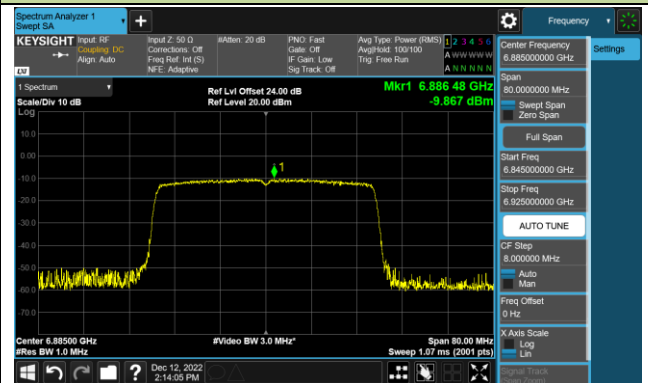

802.11ax-HE40 Power Spectral Density – Ant 3 (Nss=1)

Channel 179 (6845MHz)

Channel 187 (6885MHz)

Channel 195 (6925MHz)

Channel 211 (7005MHz)

Channel 227 (7085MHz)

802.11ax-HE80 Power Spectral Density – Ant 3 (Nss=1)