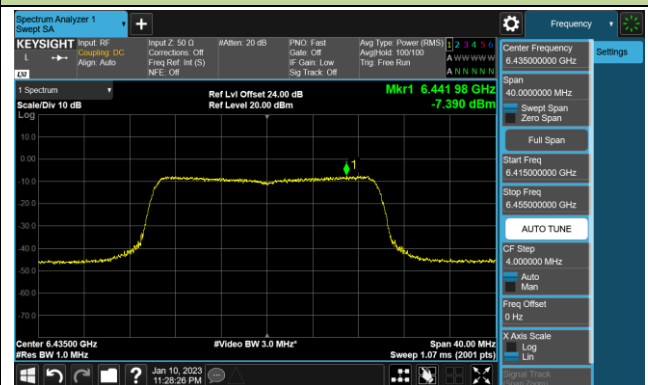

Channel 207 (6985MHz)

802.11ax-HE20 Power Spectral Density – Ant 1 (Nss=4)

Channel 33 (6115MHz)

Channel 65 (6275MHz)

Channel 93 (6415MHz)

Channel 97 (6435MHz)

Channel 105 (6475MHz)

Channel 113 (6515MHz)

Channel 117 (6535MHz)

Channel 153 (6715MHz)

802.11ax-HE20 Power Spectral Density – Ant 1 (Nss=4)

Channel 181 (6855MHz)

Channel 185 (6875MHz)

Channel 189 (6895MHz)

Channel 213 (7015MHz)

Channel 229 (7095MHz)