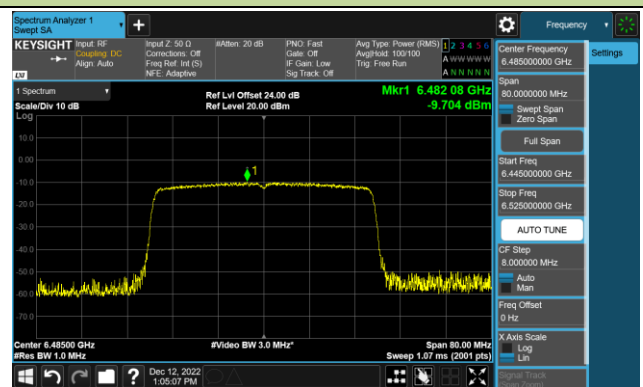

Channel 213 (7015MHz)

Channel 229 (7095MHz)

802.11ax-HE40 Power Spectral Density – Ant 4 (Nss=1)

Channel 35 (6125MHz)

Channel 67 (6285MHz)

Channel 91 (6405MHz)

Channel 99 (6445MHz)

Channel 107 (6485MHz)