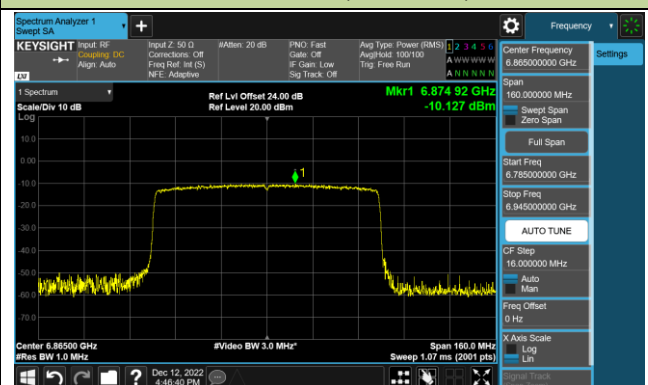

Channel 183 (6865MHz)