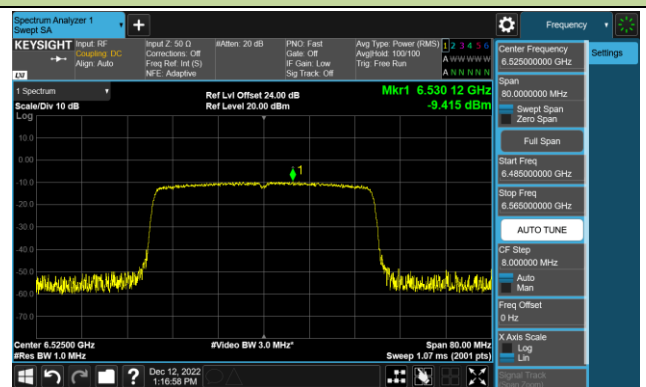

Channel 115 (6525MHz)