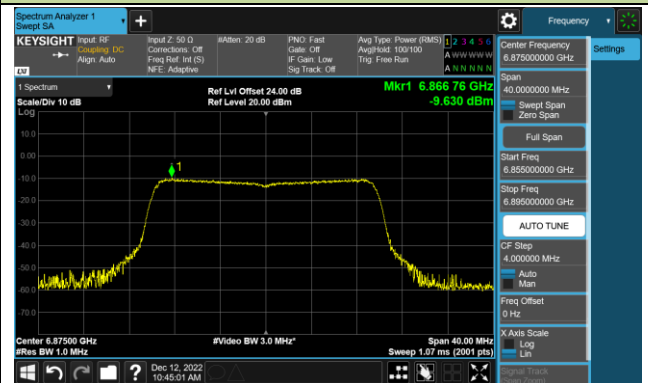

Channel 105 (6475MHz)

Channel 113 (6515MHz)

Channel 117 (6535MHz)

Channel 153 (6715MHz)

802.11ax-HE20 Power Spectral Density – Ant 4 (Nss=1)

Channel 181 (6855MHz)

Channel 185 (6875MHz)

Channel 189 (6895MHz)