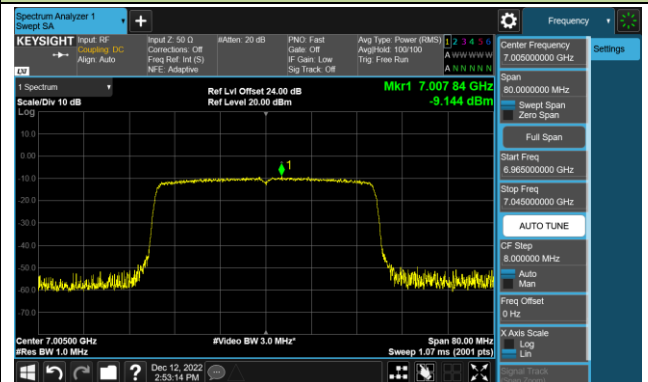

802.11ax-HE40 Power Spectral Density – Ant 3 (Nss=1)

Channel 179 (6845MHz)

Channel 187 (6885MHz)

Channel 195 (6925MHz)

Channel 211 (7005MHz)

Channel 227 (7085MHz)

802.11ax-HE80 Power Spectral Density – Ant 3 (Nss=1)