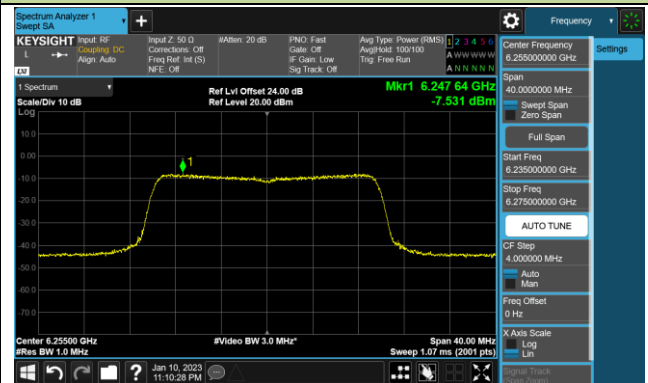

Channel 207 (6985MHz)

802.11ax-HE20 Power Spectral Density – Ant 1 (Nss=4)

Channel 33 (6115MHz)

Channel 65 (6275MHz)

Channel 93 (6415MHz)

Channel 97 (6435MHz)

Channel 105 (6475MHz)

Channel 113 (6515MHz)

Channel 117 (6535MHz)

Channel 153 (6715MHz)

802.11ax-HE20 Power Spectral Density – Ant 1 (Nss=4)

Channel 181 (6855MHz)

Channel 185 (6875MHz)

Channel 189 (6895MHz)

Channel 213 (7015MHz)

Channel 229 (7095MHz)