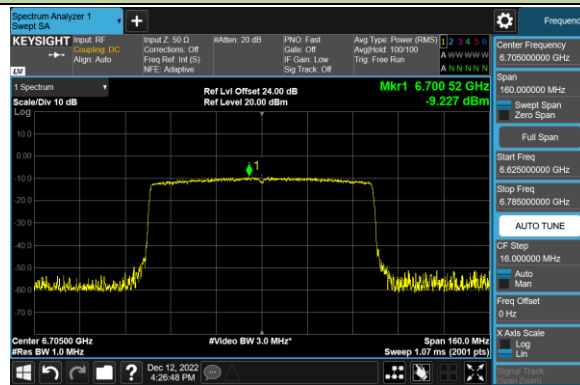

Channel 39 (6145MHz)

Channel 55 (6225MHz)

Channel 87 (6385MHz)

Channel 103 (6465MHz)

Channel 119 (6545MHz)

Channel 135 (6625MHz)

Channel 151 (6705MHz)

Channel 183 (6865MHz)

802.11ax-HE80 Power Spectral Density – Ant 3 (Nss=1)

Channel 199 (6945MHz)

Channel 215 (7025MHz)

802.11ax-HE160 Power Spectral Density – Ant 3 (Nss=1)

Channel 47 (6185MHz)

Channel 79 (6345MHz)

Channel 111 (6505MHz)