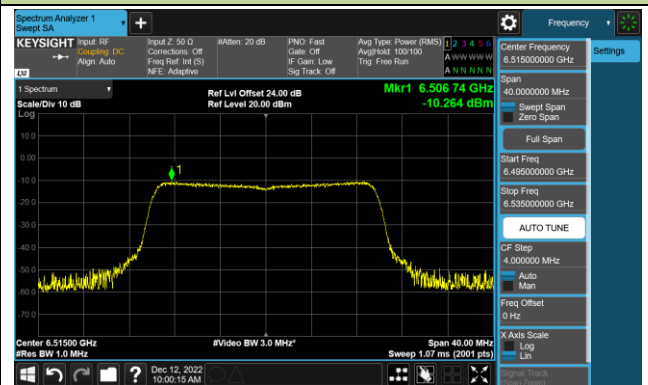

Channel 113 (6515MHz)