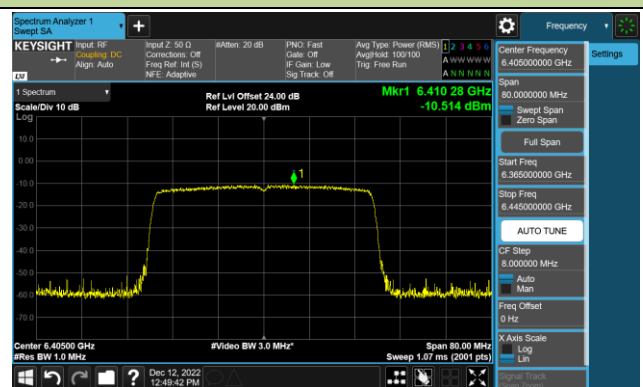

Channel 213 (7015MHz)

Channel 229 (7095MHz)

802.11ax-HE40 Power Spectral Density – Ant 4 (Nss=1)

Channel 35 (6125MHz)

Channel 67 (6285MHz)

Channel 91 (6405MHz)

Channel 99 (6445MHz)

Channel 107 (6485MHz)