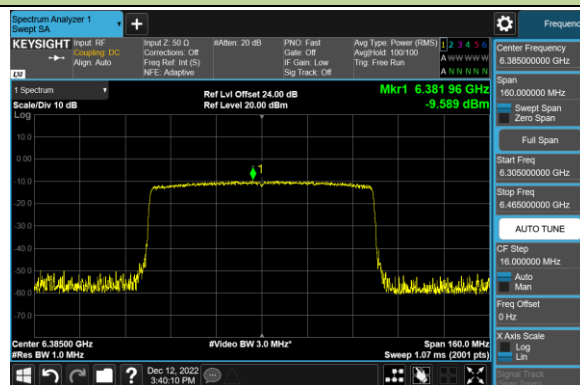

Channel 87 (6385MHz)