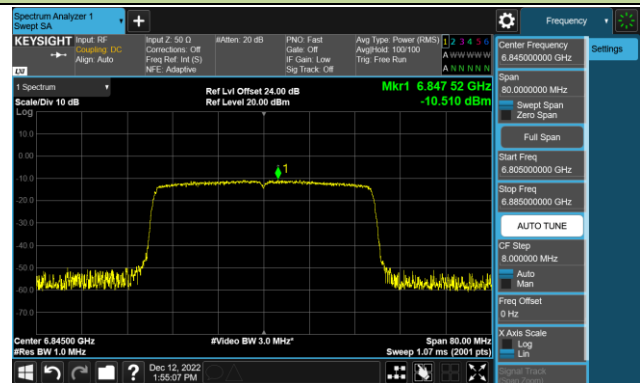

802.11ax-HE40 Power Spectral Density – Ant 3 (Nss=1)

Channel 179 (6845MHz)

Channel 187 (6885MHz)

Channel 195 (6925MHz)

Channel 211 (7005MHz)

Channel 227 (7085MHz)

802.11ax-HE80 Power Spectral Density – Ant 3 (Nss=1)