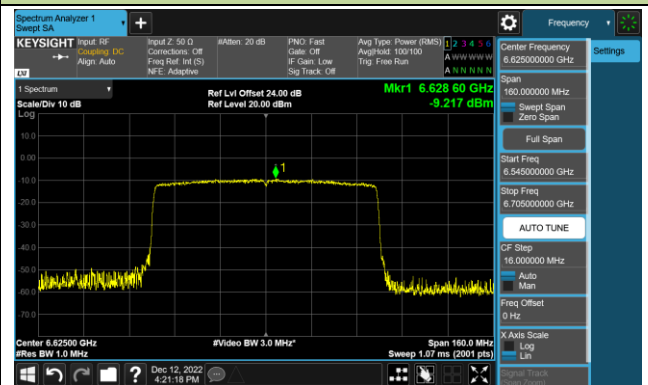

Channel 39 (6145MHz)

Channel 55 (6225MHz)

Channel 87 (6385MHz)

Channel 103 (6465MHz)

Channel 119 (6545MHz)

Channel 135 (6625MHz)

Channel 151 (6705MHz)

Channel 183 (6865MHz)

802.11ax-HE80 Power Spectral Density – Ant 3 (Nss=1)

Channel 199 (6945MHz)

Channel 215 (7025MHz)

802.11ax-HE160 Power Spectral Density – Ant 3 (Nss=1)

Channel 47 (6185MHz)

Channel 79 (6345MHz)

Channel 111 (6505MHz)