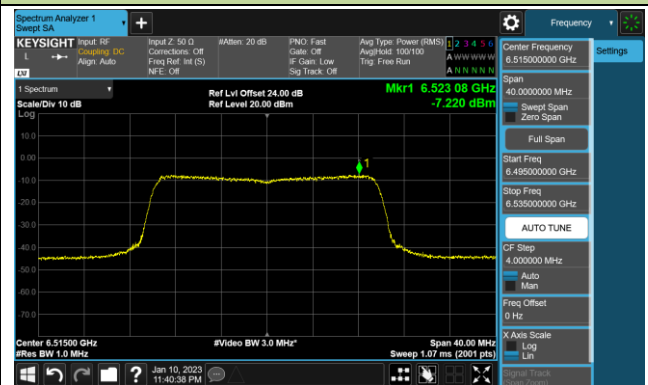

Channel 207 (6985MHz)

802.11ax-HE20 Power Spectral Density – Ant 1 (Nss=4)

Channel 33 (6115MHz)

Channel 65 (6275MHz)

Channel 93 (6415MHz)

Channel 97 (6435MHz)

Channel 105 (6475MHz)

Channel 113 (6515MHz)

Channel 117 (6535MHz)

Channel 153 (6715MHz)

802.11ax-HE20 Power Spectral Density – Ant 1 (Nss=4)

Channel 181 (6855MHz)

Channel 185 (6875MHz)

Channel 189 (6895MHz)

Channel 213 (7015MHz)

Channel 229 (7095MHz)