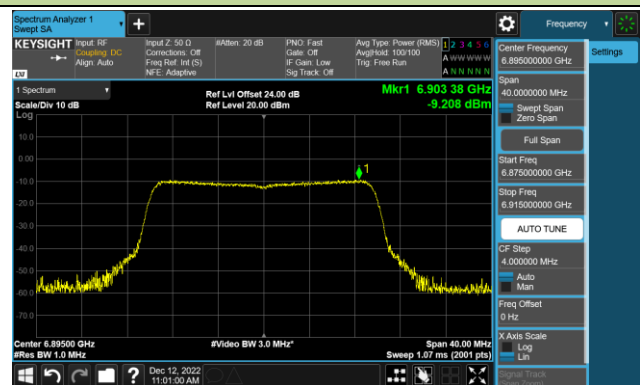

Channel 105 (6475MHz)

Channel 113 (6515MHz)

Channel 117 (6535MHz)

Channel 153 (6715MHz)

802.11ax-HE20 Power Spectral Density – Ant 4 (Nss=1)

Channel 181 (6855MHz)

Channel 185 (6875MHz)

Channel 189 (6895MHz)