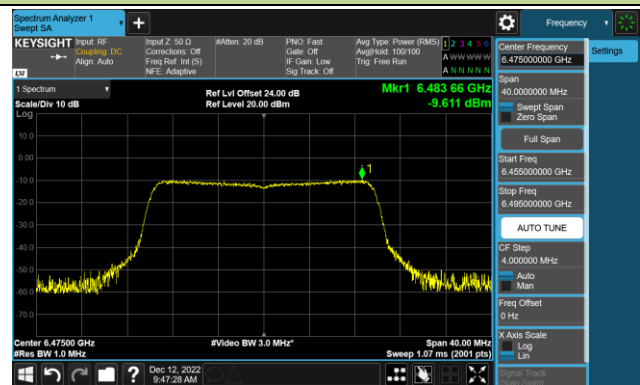

Channel 143 (6665MHz)

Channel 175 (6825MHz)

Channel 207 (6985MHz)

802.11ax-HE20 Power Spectral Density – Ant 4 (Nss=1)

Channel 33 (6115MHz)

Channel 65 (6275MHz)

Channel 93 (6415MHz)

Channel 97 (6435MHz)

Channel 105 (6475MHz)

Channel 113 (6515MHz)

Channel 117 (6535MHz)

Channel 153 (6715MHz)

802.11ax-HE20 Power Spectral Density – Ant 4 (Nss=1)

Channel 181 (6855MHz)

Channel 185 (6875MHz)

Channel 189 (6895MHz)