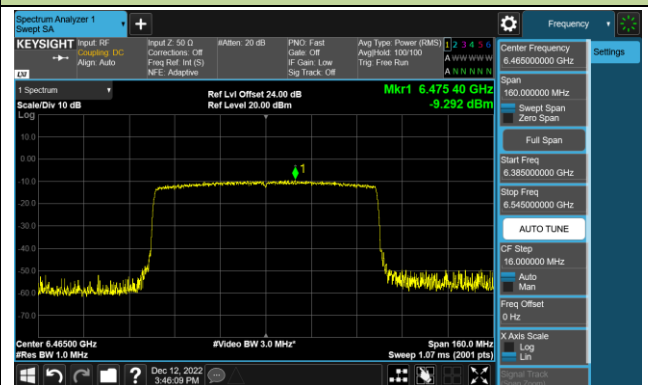

Channel 39 (6145MHz)

Channel 55 (6225MHz)

Channel 87 (6385MHz)

Channel 103 (6465MHz)

Channel 119 (6545MHz)

Channel 135 (6625MHz)

Channel 151 (6705MHz)

Channel 183 (6865MHz)

802.11ax-HE80 Power Spectral Density – Ant 3 (Nss=1)

Channel 199 (6945MHz)

Channel 215 (7025MHz)

802.11ax-HE160 Power Spectral Density – Ant 3 (Nss=1)

Channel 47 (6185MHz)

Channel 79 (6345MHz)

Channel 111 (6505MHz)