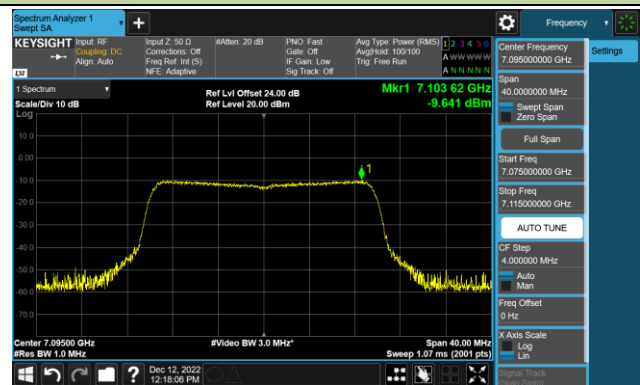

Channel 229 (7095MHz)