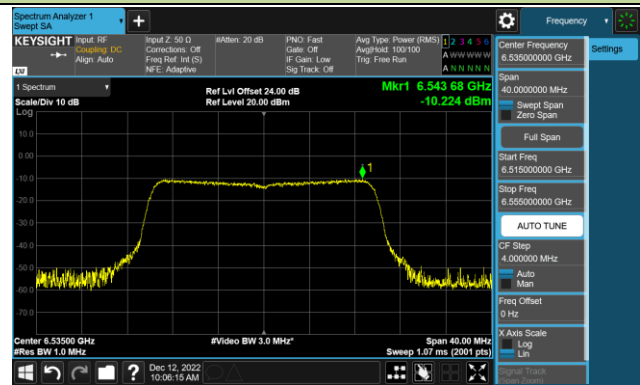

Channel 143 (6665MHz)

Channel 175 (6825MHz)

Channel 207 (6985MHz)

802.11ax-HE20 Power Spectral Density – Ant 4 (Nss=1)

Channel 33 (6115MHz)

Channel 65 (6275MHz)

Channel 93 (6415MHz)

Channel 97 (6435MHz)

Channel 105 (6475MHz)

Channel 113 (6515MHz)

Channel 117 (6535MHz)

Channel 153 (6715MHz)

802.11ax-HE20 Power Spectral Density – Ant 4 (Nss=1)

Channel 181 (6855MHz)

Channel 185 (6875MHz)

Channel 189 (6895MHz)