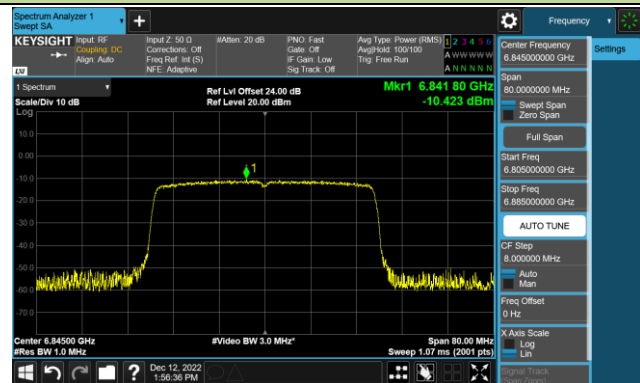

Channel 115 (6525MHz)

Channel 123 (6565MHz)

Channel 147 (6685MHz)

802.11ax-HE40 Power Spectral Density – Ant 4 (Nss=1)

Channel 179 (6845MHz)

Channel 187 (6885MHz)

Channel 195 (6925MHz)

Channel 211 (7005MHz)

Channel 227 (7085MHz)

802.11ax-HE80 Power Spectral Density – Ant 4 (Nss=1)

Channel 39 (6145MHz)

Channel 55 (6225MHz)

Channel 87 (6385MHz)

Channel 103 (6465MHz)

Channel 119 (6545MHz)

Channel 135 (6625MHz)