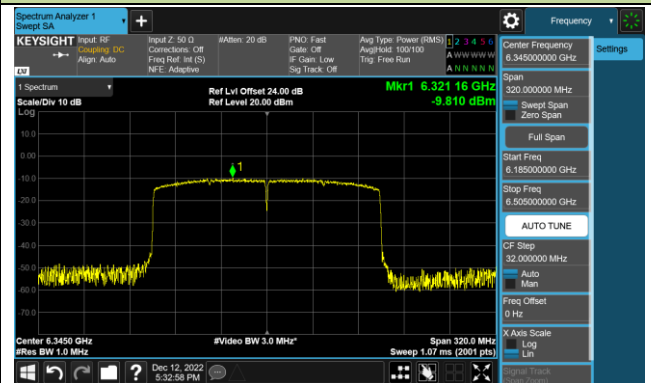

Channel 151 (6705MHz)

Channel 183 (6865MHz)

802.11ax-HE160 Power Spectral Density – Ant 4 (Nss=1)

Channel 47 (6185MHz)

Channel 79 (6345MHz)

Channel 111 (6505MHz)

Channel 143 (6665MHz)

Channel 175 (6825MHz)

Channel 207 (6985MHz)

802.11ax-HE20 Power Spectral Density – Ant 1 (Nss=4)

Channel 33 (6115MHz)

Channel 65 (6275MHz)

Channel 93 (6415MHz)

Channel 97 (6435MHz)

Channel 105 (6475MHz)

Channel 113 (6515MHz)