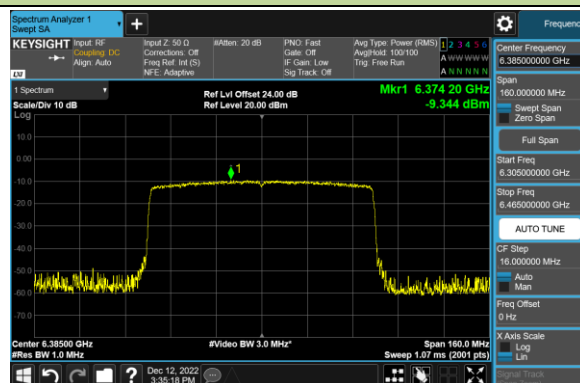

802.11ax-HE80 Power Spectral Density – Ant 1 (Nss=1)

Channel 39 (6145MHz)

Channel 55 (6225MHz)

Channel 87 (6385MHz)

Channel 103 (6465MHz)

Channel 119 (6545MHz)

Channel 135 (6625MHz)

Channel 151 (6705MHz)

Channel 183 (6865MHz)

802.11ax-HE80 Power Spectral Density – Ant 1 (Nss=1)

Channel 199 (6945MHz)

Channel 215 (7025MHz)

802.11ax-HE160 Power Spectral Density – Ant 1 (Nss=1)

Channel 47 (6185MHz)

Channel 79 (6345MHz)