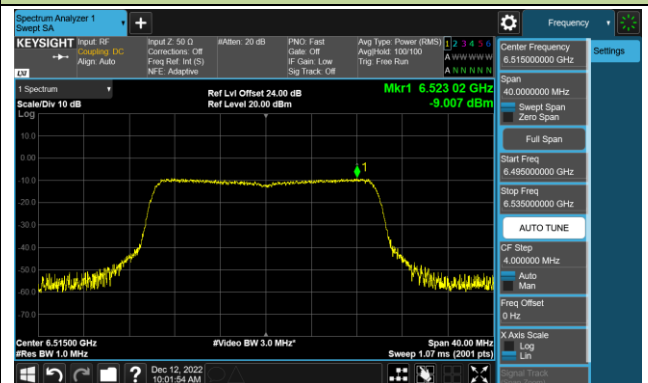

Channel 65 (6275MHz)

Channel 93 (6415MHz)

Channel 97 (6435MHz)

Channel 105 (6475MHz)

Channel 113 (6515MHz)

Channel 117 (6535MHz)

Channel 153 (6715MHz)

802.11ax-HE20 Power Spectral Density – Ant 3 (Nss=1)