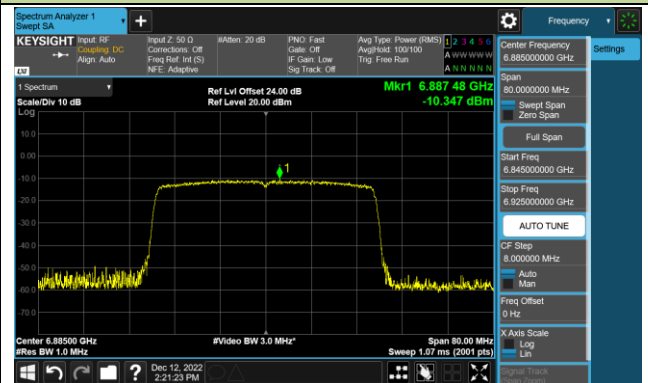

Channel 107 (6485MHz)

Channel 115 (6525MHz)

Channel 123 (6565MHz)

Channel 147 (6685MHz)

802.11ax-HE40 Power Spectral Density – Ant 2 (Nss=1)

Channel 179 (6845MHz)

Channel 187 (6885MHz)

Channel 195 (6925MHz)