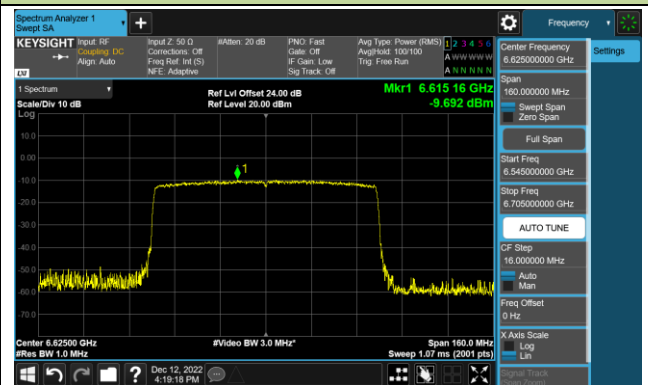

Channel 135 (6625MHz)