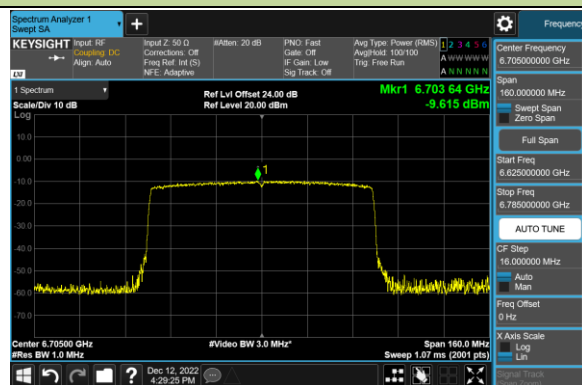

Channel 151 (6705MHz)