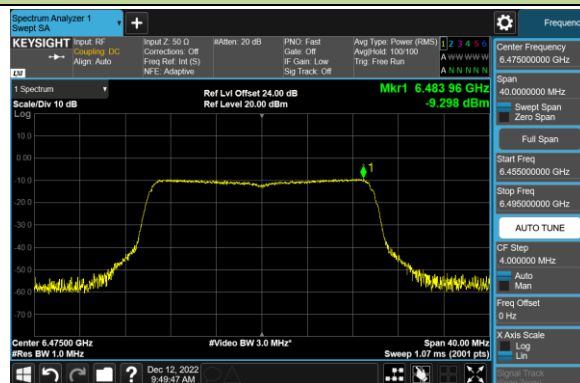

Channel 65 (6275MHz)

Channel 93 (6415MHz)

Channel 97 (6435MHz)

Channel 105 (6475MHz)

Channel 113 (6515MHz)

Channel 117 (6535MHz)

Channel 153 (6715MHz)

802.11ax-HE20 Power Spectral Density – Ant 3 (Nss=1)