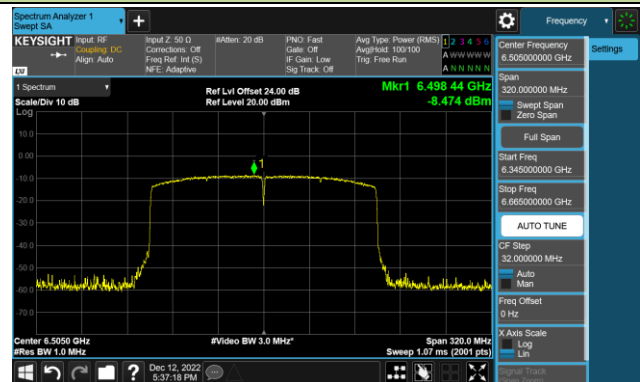

Channel 111 (6505MHz)