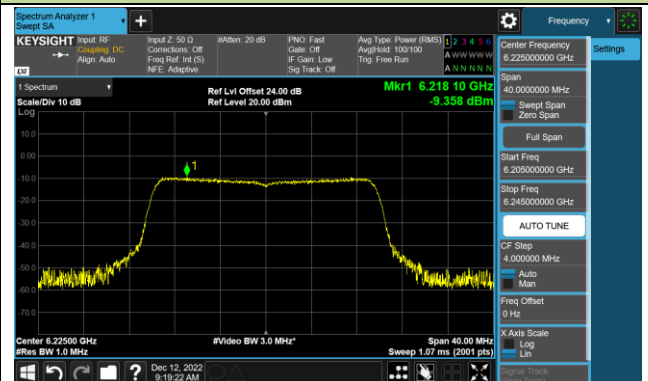

Channel 47 (6185MHz)

Channel 79 (6345MHz)

Channel 111 (6505MHz)

Channel 143 (6665MHz)

Channel 175 (6825MHz)

Channel 207 (6985MHz)

802.11ax-HE20 Power Spectral Density – Ant 3 (Nss=1)

Channel 33 (6115MHz)

Channel 65 (6275MHz)

Channel 93 (6415MHz)

Channel 97 (6435MHz)

Channel 105 (6475MHz)

Channel 113 (6515MHz)

Channel 117 (6535MHz)

Channel 153 (6715MHz)

802.11ax-HE20 Power Spectral Density – Ant 3 (Nss=1)