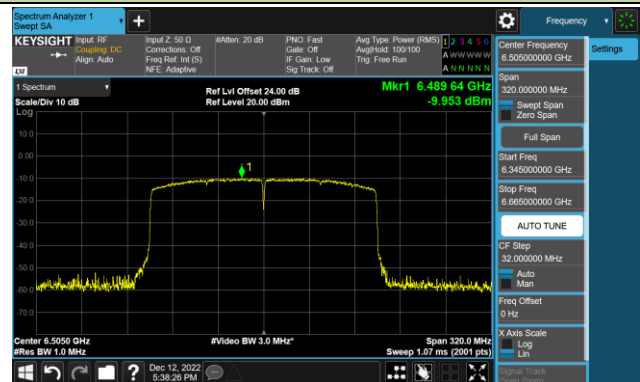

Channel 183 (6865MHz)

802.11ax-HE80 Power Spectral Density – Ant 1 (Nss=1)

Channel 199 (6945MHz)

Channel 215 (7025MHz)

802.11ax-HE160 Power Spectral Density – Ant 1 (Nss=1)

Channel 47 (6185MHz)

Channel 79 (6345MHz)

Channel 111 (6505MHz)

Channel 143 (6665MHz)

Channel 175 (6825MHz)

Channel 207 (6985MHz)

802.11ax-HE20 Power Spectral Density – Ant 2 (Nss=1)

Channel 33 (6115MHz)

Channel 65 (6275MHz)

Channel 93 (6415MHz)