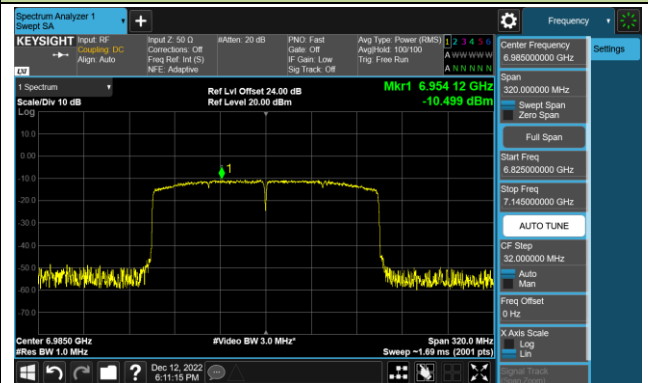

Channel 111 (6505MHz)

Channel 143 (6665MHz)

Channel 175 (6825MHz)

Channel 207 (6985MHz)

802.11ax-HE20 Power Spectral Density – Ant 2 (Nss=1)

Channel 33 (6115MHz)

Channel 65 (6275MHz)

Channel 93 (6415MHz)

Channel 97 (6435MHz)

Channel 105 (6475MHz)

Channel 113 (6515MHz)

Channel 117 (6535MHz)

Channel 153 (6715MHz)

802.11ax-HE20 Power Spectral Density – Ant 2 (Nss=1)

Channel 181 (6855MHz)

Channel 185 (6875MHz)