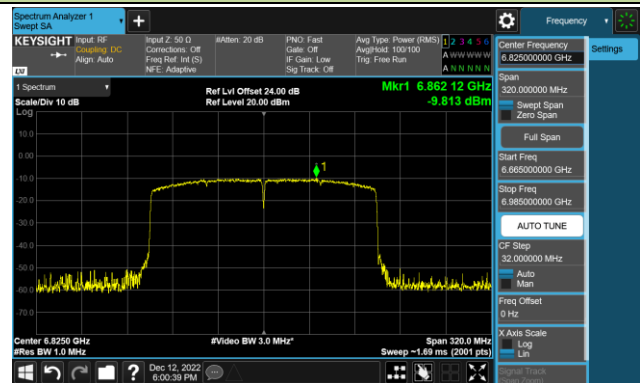

Channel 183 (6865MHz)

802.11ax-HE80 Power Spectral Density – Ant 1 (Nss=1)

Channel 199 (6945MHz)

Channel 215 (7025MHz)

802.11ax-HE160 Power Spectral Density – Ant 1 (Nss=1)

Channel 47 (6185MHz)

Channel 79 (6345MHz)

Channel 111 (6505MHz)

Channel 143 (6665MHz)

Channel 175 (6825MHz)

Channel 207 (6985MHz)

802.11ax-HE20 Power Spectral Density – Ant 2 (Nss=1)

Channel 33 (6115MHz)

Channel 65 (6275MHz)

Channel 93 (6415MHz)