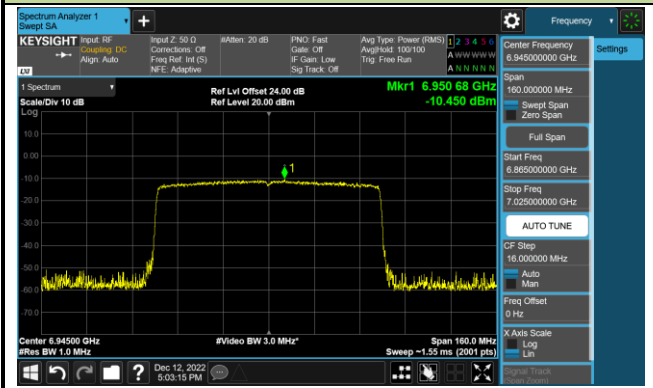

802.11ax-HE80 Power Spectral Density – Ant 1 (Nss=1)

Channel 39 (6145MHz)

Channel 55 (6225MHz)

Channel 87 (6385MHz)

Channel 103 (6465MHz)

Channel 119 (6545MHz)

Channel 135 (6625MHz)

Channel 151 (6705MHz)

Channel 183 (6865MHz)

802.11ax-HE80 Power Spectral Density – Ant 1 (Nss=1)

Channel 199 (6945MHz)

Channel 215 (7025MHz)

802.11ax-HE160 Power Spectral Density – Ant 1 (Nss=1)

Channel 47 (6185MHz)

Channel 79 (6345MHz)