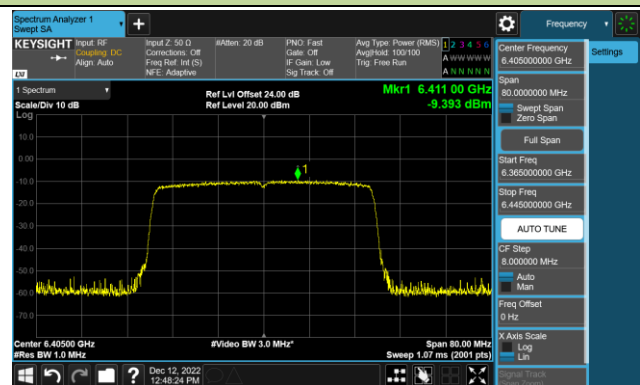

Channel 181 (6855MHz)

Channel 185 (6875MHz)

Channel 189 (6895MHz)

Channel 213 (7015MHz)

Channel 229 (7095MHz)

802.11ax-HE40 Power Spectral Density – Ant 3 (Nss=1)

Channel 35 (6125MHz)

Channel 67 (6285MHz)

Channel 91 (6405MHz)

Channel 99 (6445MHz)

Channel 107 (6485MHz)

Channel 115 (6525MHz)

Channel 123 (6565MHz)

Channel 147 (6685MHz)