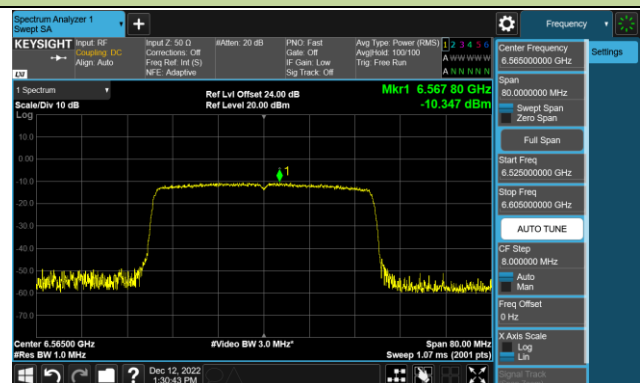

Channel 123 (6565MHz)