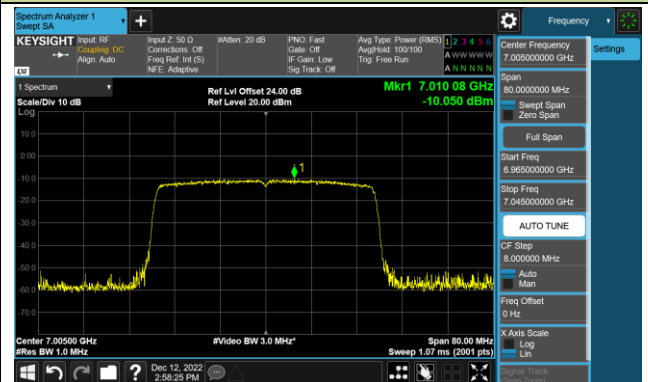

Channel 211 (7005MHz)