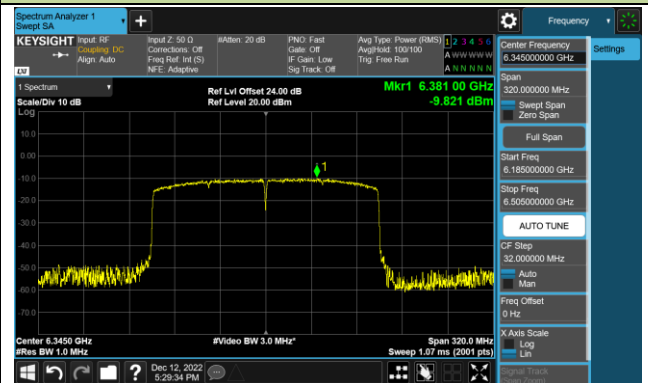

Channel 183 (6865MHz)

802.11ax-HE80 Power Spectral Density – Ant 1 (Nss=1)

Channel 199 (6945MHz)

Channel 215 (7025MHz)

802.11ax-HE160 Power Spectral Density – Ant 1 (Nss=1)

Channel 47 (6185MHz)

Channel 79 (6345MHz)