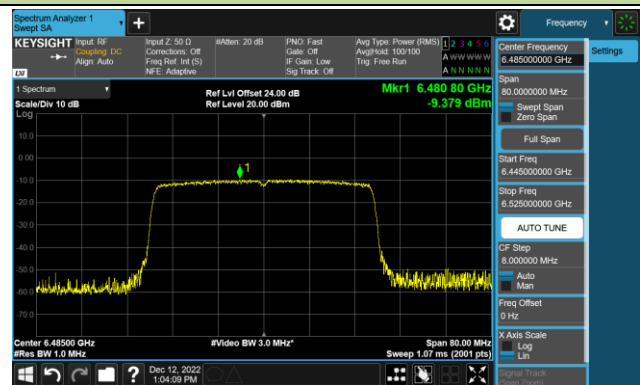

Channel 181 (6855MHz)

Channel 185 (6875MHz)

Channel 189 (6895MHz)

Channel 213 (7015MHz)

Channel 229 (7095MHz)

802.11ax-HE40 Power Spectral Density – Ant 3 (Nss=1)

Channel 35 (6125MHz)

Channel 67 (6285MHz)

Channel 91 (6405MHz)

Channel 99 (6445MHz)

Channel 107 (6485MHz)

Channel 115 (6525MHz)

Channel 123 (6565MHz)

Channel 147 (6685MHz)