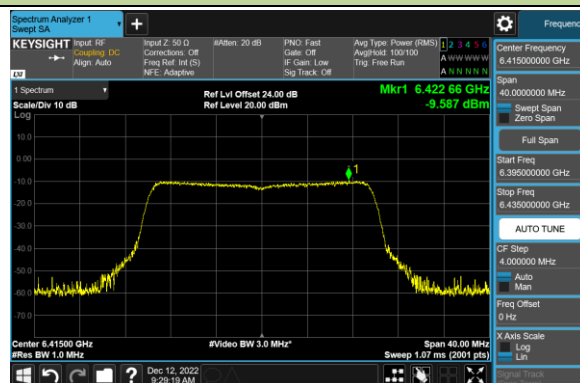

Channel 111 (6505MHz)

Channel 143 (6665MHz)

Channel 175 (6825MHz)

Channel 207 (6985MHz)

802.11ax-HE20 Power Spectral Density – Ant 2 (Nss=1)

Channel 33 (6115MHz)

Channel 65 (6275MHz)

Channel 93 (6415MHz)