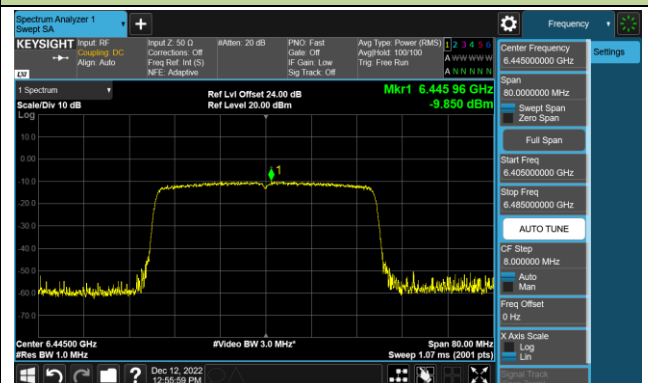

Channel 189 (6895MHz)

Channel 213 (7015MHz)

Channel 229 (7095MHz)

802.11ax-HE40 Power Spectral Density – Ant 2 (Nss=1)

Channel 35 (6125MHz)

Channel 67 (6285MHz)

Channel 91 (6405MHz)

Channel 99 (6445MHz)