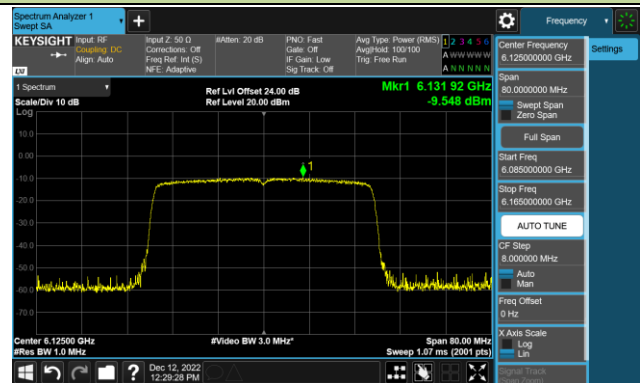

Channel 181 (6855MHz)

Channel 185 (6875MHz)

Channel 189 (6895MHz)

Channel 213 (7015MHz)

Channel 229 (7095MHz)

802.11ax-HE40 Power Spectral Density – Ant 3 (Nss=1)

Channel 35 (6125MHz)

Channel 67 (6285MHz)

Channel 91 (6405MHz)

Channel 99 (6445MHz)

Channel 107 (6485MHz)

Channel 115 (6525MHz)

Channel 123 (6565MHz)

Channel 147 (6685MHz)