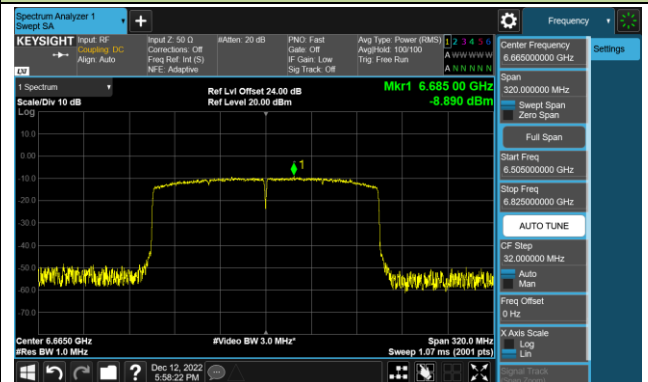

Channel 47 (6185MHz)

Channel 79 (6345MHz)

Channel 111 (6505MHz)

Channel 143 (6665MHz)

Channel 175 (6825MHz)

Channel 207 (6985MHz)

802.11ax-HE20 Power Spectral Density – Ant 3 (Nss=1)

Channel 33 (6115MHz)

Channel 65 (6275MHz)

Channel 93 (6415MHz)

Channel 97 (6435MHz)

Channel 105 (6475MHz)

Channel 113 (6515MHz)

Channel 117 (6535MHz)

Channel 153 (6715MHz)

802.11ax-HE20 Power Spectral Density – Ant 3 (Nss=1)