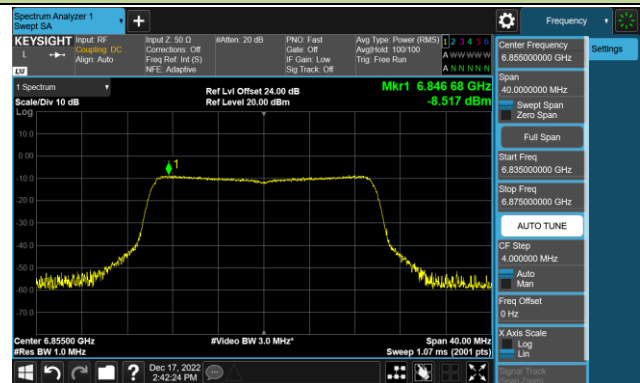

Channel 97 (6435MHz)

Channel 105 (6475MHz)

Channel 113 (6515MHz)

Channel 117 (6535MHz)

Channel 153 (6715MHz)

802.11ax-HE20 Power Spectral Density – Ant 2 (Nss=1)

Channel 181 (6855MHz)

Channel 185 (6875MHz)

Channel 189 (6895MHz)

Channel 213 (7015MHz)

Channel 229 (7095MHz)

802.11ax-HE40 Power Spectral Density – Ant 2 (Nss=1)

Channel 35 (6125MHz)

Channel 67 (6285MHz)

Channel 91 (6405MHz)

Channel 99 (6445MHz)