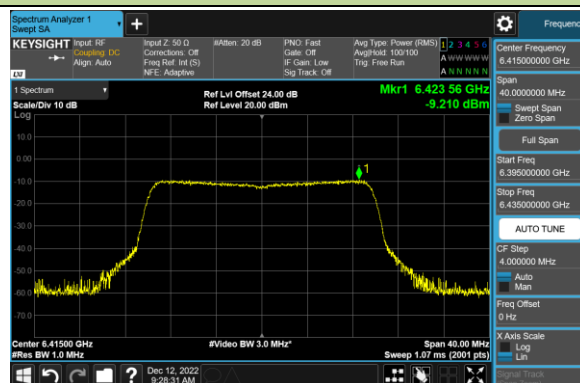

Channel 93 (6415MHz)