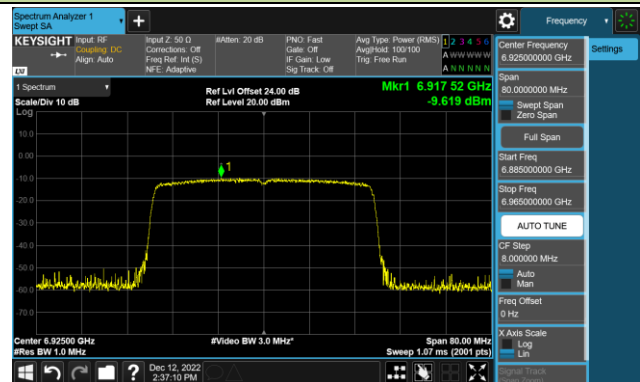

Channel 107 (6485MHz)

Channel 115 (6525MHz)

Channel 123 (6565MHz)

Channel 147 (6685MHz)

802.11ax-HE40 Power Spectral Density – Ant 2 (Nss=1)

Channel 179 (6845MHz)

Channel 187 (6885MHz)

Channel 195 (6925MHz)

Channel 211 (7005MHz)

Channel 227 (7085MHz)

802.11ax-HE80 Power Spectral Density – Ant 2 (Nss=1)

Channel 39 (6145MHz)

Channel 55 (6225MHz)

Channel 87 (6385MHz)

Channel 103 (6465MHz)

Channel 119 (6545MHz)