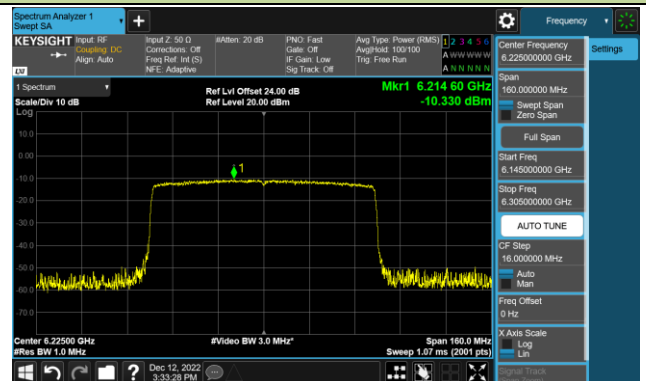

802.11ax-HE80 Power Spectral Density – Ant 1 (Nss=1)

Channel 39 (6145MHz)

Channel 55 (6225MHz)

Channel 87 (6385MHz)

Channel 103 (6465MHz)

Channel 119 (6545MHz)

Channel 135 (6625MHz)

Channel 151 (6705MHz)

Channel 183 (6865MHz)

802.11ax-HE80 Power Spectral Density – Ant 1 (Nss=1)

Channel 199 (6945MHz)

Channel 215 (7025MHz)

802.11ax-HE160 Power Spectral Density – Ant 1 (Nss=1)

Channel 47 (6185MHz)

Channel 79 (6345MHz)