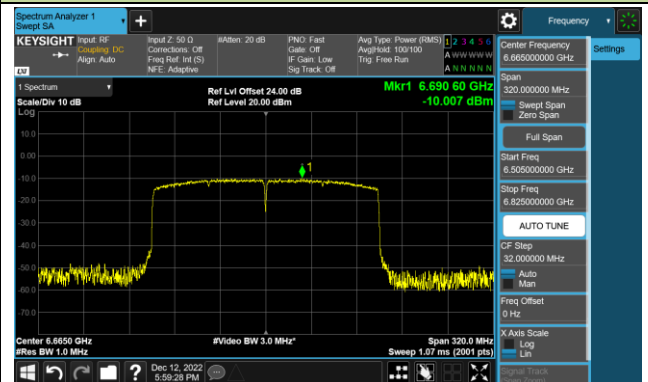

Channel 143 (6665MHz)