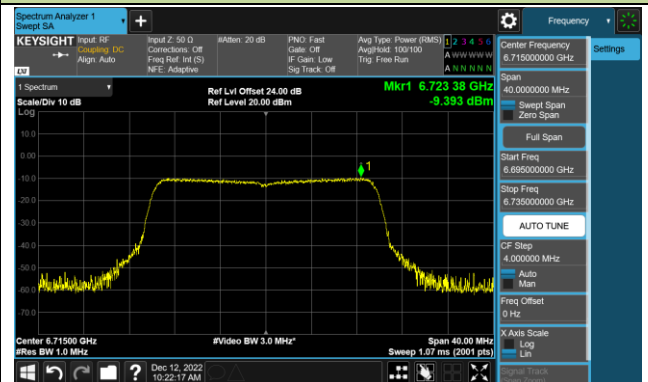

Channel 65 (6275MHz)

Channel 93 (6415MHz)

Channel 97 (6435MHz)

Channel 105 (6475MHz)

Channel 113 (6515MHz)

Channel 117 (6535MHz)

Channel 153 (6715MHz)

802.11ax-HE20 Power Spectral Density – Ant 3 (Nss=1)