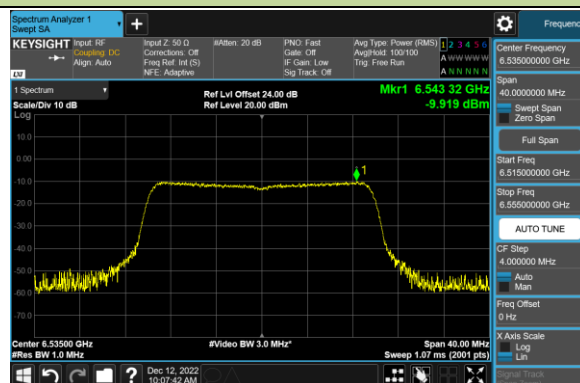

Channel 97 (6435MHz)

Channel 105 (6475MHz)

Channel 113 (6515MHz)

Channel 117 (6535MHz)

Channel 153 (6715MHz)

802.11ax-HE20 Power Spectral Density – Ant 2 (Nss=1)

Channel 181 (6855MHz)

Channel 185 (6875MHz)