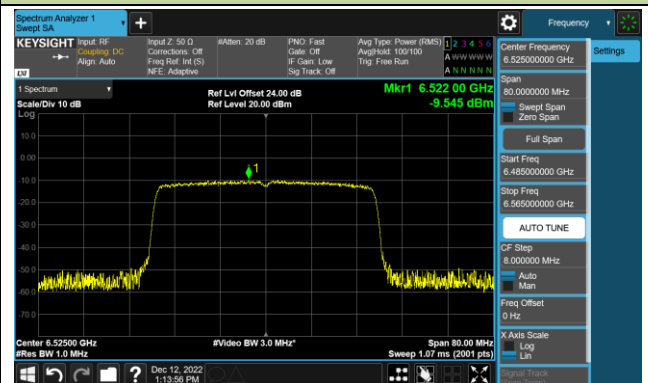

Channel 115 (6525MHz)