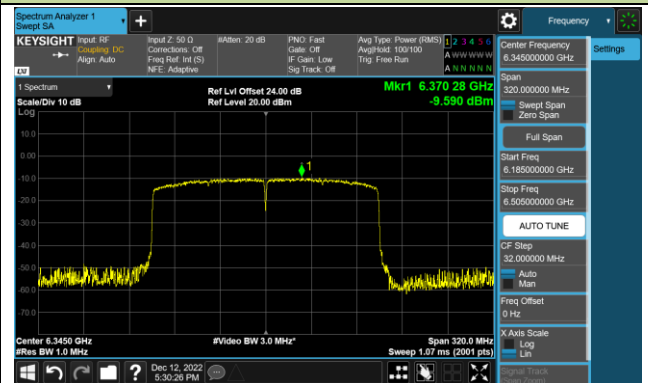

Channel 79 (6345MHz)