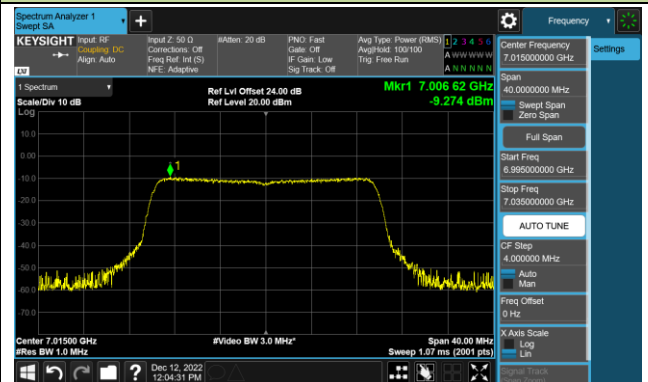

Channel 181 (6855MHz)

Channel 185 (6875MHz)

Channel 189 (6895MHz)

Channel 213 (7015MHz)

Channel 229 (7095MHz)

802.11ax-HE40 Power Spectral Density – Ant 3 (Nss=1)

Channel 35 (6125MHz)

Channel 67 (6285MHz)

Channel 91 (6405MHz)

Channel 99 (6445MHz)

Channel 107 (6485MHz)

Channel 115 (6525MHz)

Channel 123 (6565MHz)

Channel 147 (6685MHz)