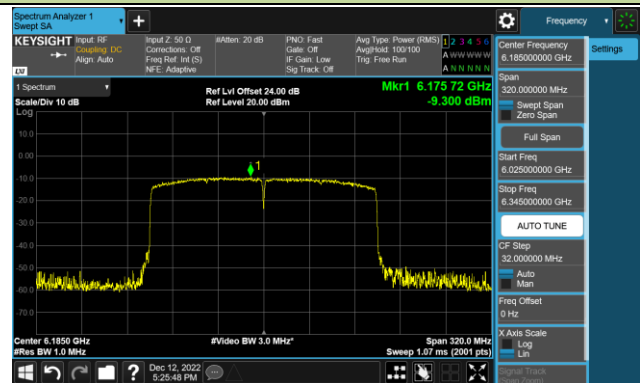

802.11ax-HE160 Power Spectral Density – Ant 2 (Nss=1)

Channel 47 (6185MHz)