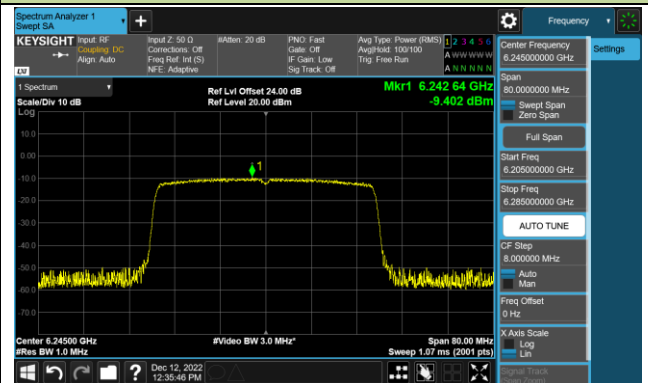

Channel 189 (6895MHz)

Channel 213 (7015MHz)

Channel 229 (7095MHz)

802.11ax-HE40 Power Spectral Density – Ant 2 (Nss=1)

Channel 35 (6125MHz)

Channel 67 (6285MHz)

Channel 91 (6405MHz)

Channel 99 (6445MHz)