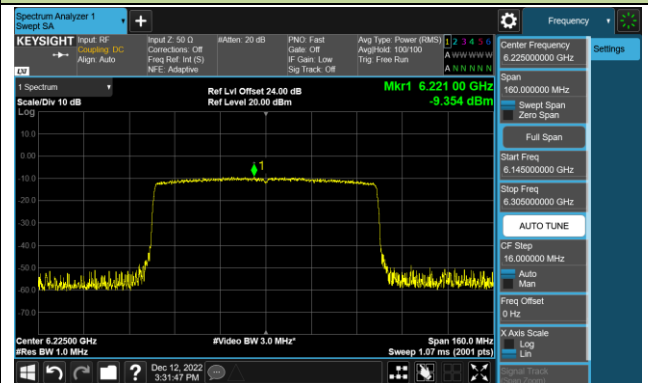

Channel 211 (7005MHz)

Channel 227 (7085MHz)

802.11ax-HE80 Power Spectral Density – Ant 2 (Nss=1)

Channel 39 (6145MHz)

Channel 55 (6225MHz)

Channel 87 (6385MHz)

Channel 103 (6465MHz)

Channel 119 (6545MHz)