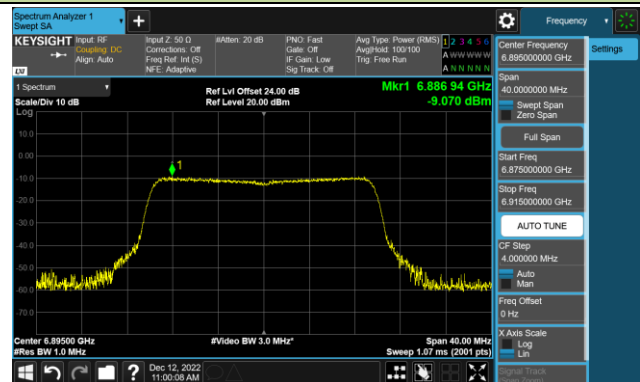

Channel 65 (6275MHz)

Channel 93 (6415MHz)

Channel 97 (6435MHz)

Channel 105 (6475MHz)

Channel 113 (6515MHz)

Channel 117 (6535MHz)

Channel 153 (6715MHz)

802.11ax-HE20 Power Spectral Density – Ant 3 (Nss=1)

Channel 181 (6855MHz)

Channel 185 (6875MHz)

Channel 189 (6895MHz)

Channel 213 (7015MHz)

Channel 229 (7095MHz)

802.11ax-HE40 Power Spectral Density – Ant 3 (Nss=1)

Channel 35 (6125MHz)

Channel 67 (6285MHz)