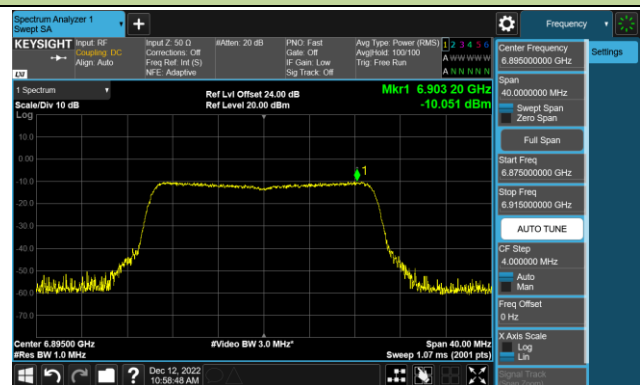

Channel 189 (6895MHz)