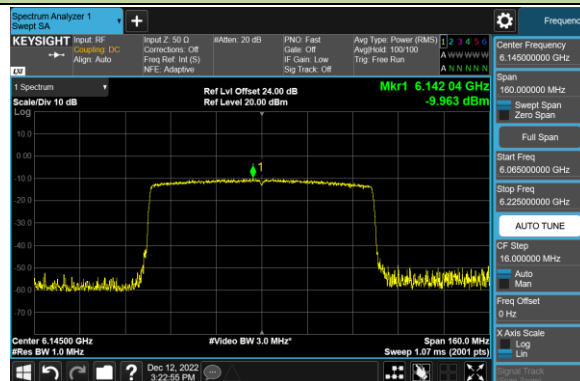

802.11ax-HE80 Power Spectral Density – Ant 1 (Nss=1)

Channel 39 (6145MHz)

Channel 55 (6225MHz)

Channel 87 (6385MHz)

Channel 103 (6465MHz)

Channel 119 (6545MHz)

Channel 135 (6625MHz)

Channel 151 (6705MHz)

Channel 183 (6865MHz)

802.11ax-HE80 Power Spectral Density – Ant 1 (Nss=1)

Channel 199 (6945MHz)

Channel 215 (7025MHz)

802.11ax-HE160 Power Spectral Density – Ant 1 (Nss=1)

Channel 47 (6185MHz)

Channel 79 (6345MHz)