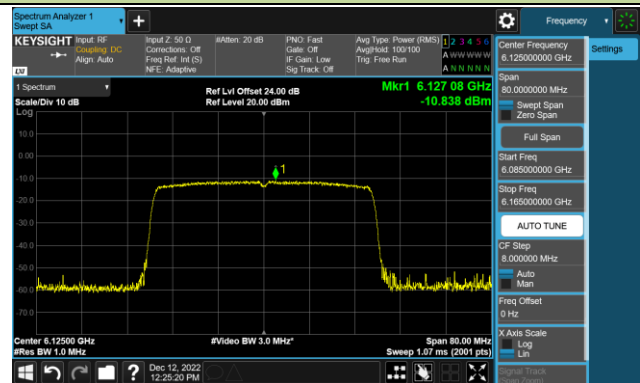

Channel 189 (6895MHz)

Channel 213 (7015MHz)

Channel 229 (7095MHz)

802.11ax-HE40 Power Spectral Density – Ant 2 (Nss=1)

Channel 35 (6125MHz)

Channel 67 (6285MHz)

Channel 91 (6405MHz)

Channel 99 (6445MHz)