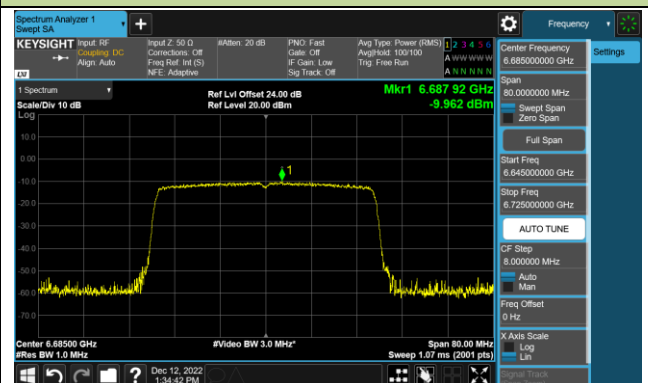

Channel 107 (6485MHz)

Channel 115 (6525MHz)

Channel 123 (6565MHz)

Channel 147 (6685MHz)

802.11ax-HE40 Power Spectral Density – Ant 2 (Nss=1)

Channel 179 (6845MHz)

Channel 187 (6885MHz)

Channel 195 (6925MHz)