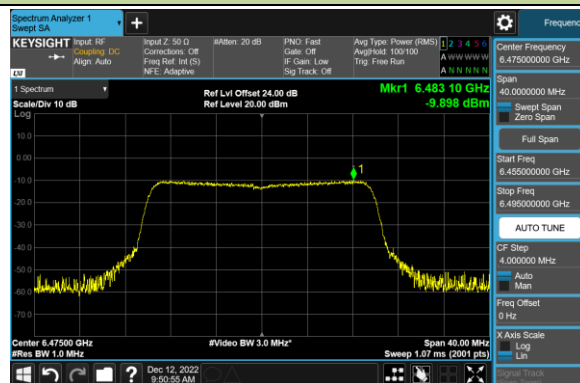

Channel 105 (6475MHz)