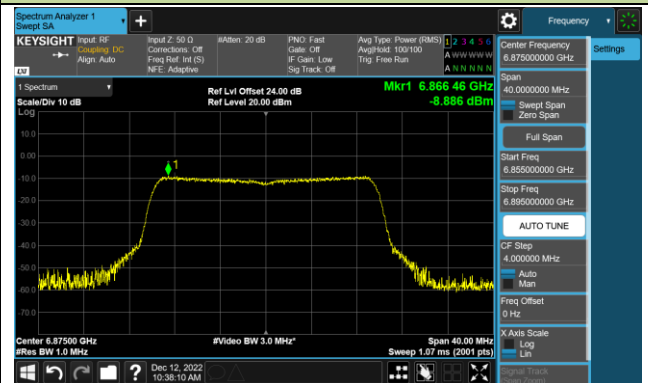

Channel 97 (6435MHz)

Channel 105 (6475MHz)

Channel 113 (6515MHz)

Channel 117 (6535MHz)

Channel 153 (6715MHz)

802.11ax-HE20 Power Spectral Density – Ant 2 (Nss=1)

Channel 181 (6855MHz)

Channel 185 (6875MHz)