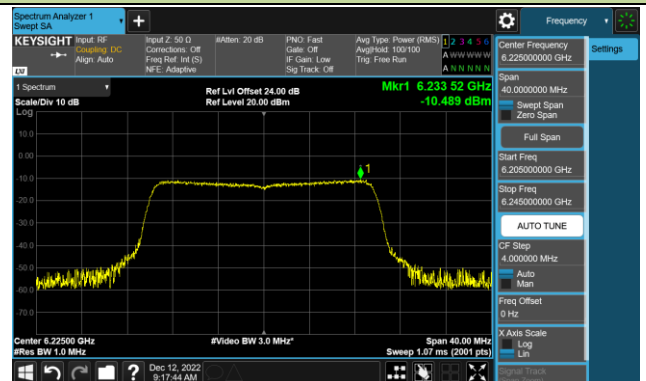

Channel 111 (6505MHz)

Channel 143 (6665MHz)

Channel 175 (6825MHz)

Channel 207 (6985MHz)

802.11ax-HE20 Power Spectral Density – Ant 2 (Nss=1)

Channel 33 (6115MHz)

Channel 65 (6275MHz)

Channel 93 (6415MHz)

Channel 97 (6435MHz)

Channel 105 (6475MHz)

Channel 113 (6515MHz)

Channel 117 (6535MHz)

Channel 153 (6715MHz)

802.11ax-HE20 Power Spectral Density – Ant 2 (Nss=1)

Channel 181 (6855MHz)

Channel 185 (6875MHz)