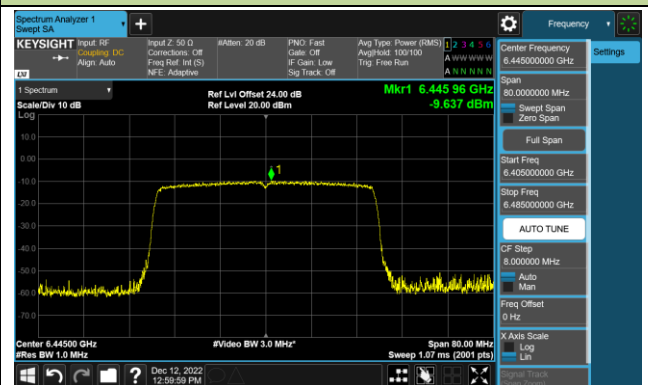

Channel 181 (6855MHz)

Channel 185 (6875MHz)

Channel 189 (6895MHz)

Channel 213 (7015MHz)

Channel 229 (7095MHz)

802.11ax-HE40 Power Spectral Density – Ant 3 (Nss=1)

Channel 35 (6125MHz)

Channel 67 (6285MHz)

Channel 91 (6405MHz)

Channel 99 (6445MHz)

Channel 107 (6485MHz)

Channel 115 (6525MHz)

Channel 123 (6565MHz)

Channel 147 (6685MHz)