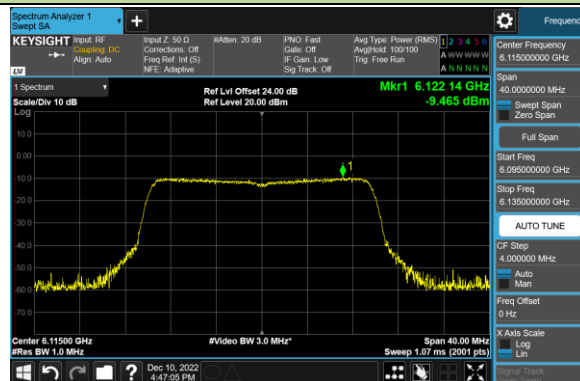

Channel 47 (6185MHz)

Channel 79 (6345MHz)

Channel 111 (6505MHz)

Channel 143 (6665MHz)

Channel 175 (6825MHz)

Channel 207 (6985MHz)

802.11ax-HE20 Power Spectral Density – Ant 3 (Nss=1)

Channel 33 (6115MHz)

Channel 65 (6275MHz)

Channel 93 (6415MHz)

Channel 97 (6435MHz)

Channel 105 (6475MHz)

Channel 113 (6515MHz)

Channel 117 (6535MHz)

Channel 153 (6715MHz)

802.11ax-HE20 Power Spectral Density – Ant 3 (Nss=1)