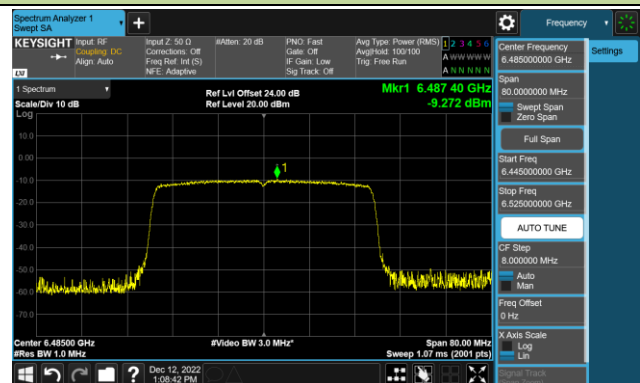

Channel 107 (6485MHz)