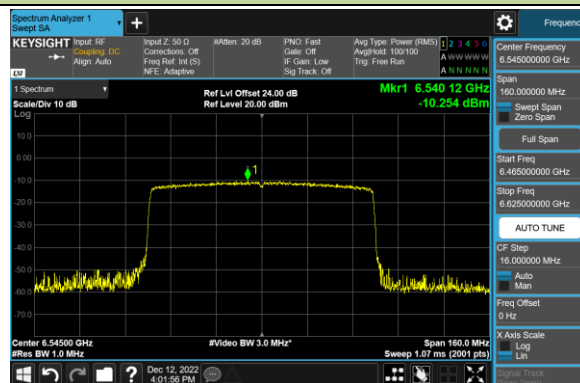

802.11ax-HE80 Power Spectral Density – Ant 1 (Nss=1)

Channel 39 (6145MHz)

Channel 55 (6225MHz)

Channel 87 (6385MHz)

Channel 103 (6465MHz)

Channel 119 (6545MHz)

Channel 135 (6625MHz)

Channel 151 (6705MHz)

Channel 183 (6865MHz)

802.11ax-HE80 Power Spectral Density – Ant 1 (Nss=1)

Channel 199 (6945MHz)

Channel 215 (7025MHz)

802.11ax-HE160 Power Spectral Density – Ant 1 (Nss=1)

Channel 47 (6185MHz)

Channel 79 (6345MHz)