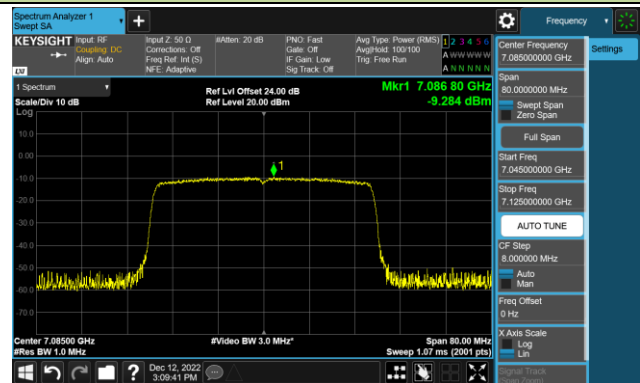

Channel 107 (6485MHz)

Channel 115 (6525MHz)

Channel 123 (6565MHz)

Channel 147 (6685MHz)

802.11ax-HE40 Power Spectral Density – Ant 2 (Nss=1)

Channel 179 (6845MHz)

Channel 187 (6885MHz)

Channel 195 (6925MHz)

Channel 211 (7005MHz)

Channel 227 (7085MHz)

802.11ax-HE80 Power Spectral Density – Ant 2 (Nss=1)

Channel 39 (6145MHz)

Channel 55 (6225MHz)

Channel 87 (6385MHz)

Channel 103 (6465MHz)

Channel 119 (6545MHz)