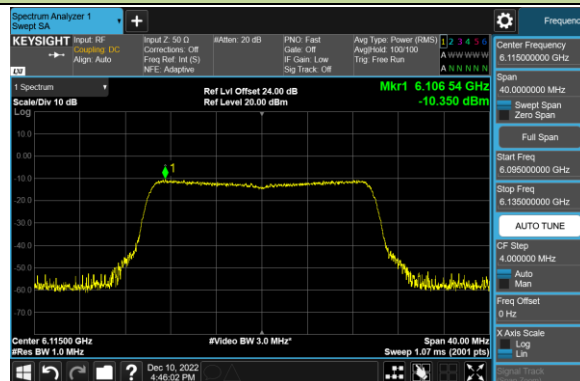

Channel 111 (6505MHz)

Channel 143 (6665MHz)

Channel 175 (6825MHz)

Channel 207 (6985MHz)

802.11ax-HE20 Power Spectral Density – Ant 2 (Nss=1)

Channel 33 (6115MHz)

Channel 65 (6275MHz)

Channel 93 (6415MHz)

Channel 97 (6435MHz)

Channel 105 (6475MHz)

Channel 113 (6515MHz)

Channel 117 (6535MHz)

Channel 153 (6715MHz)

802.11ax-HE20 Power Spectral Density – Ant 2 (Nss=1)

Channel 181 (6855MHz)

Channel 185 (6875MHz)