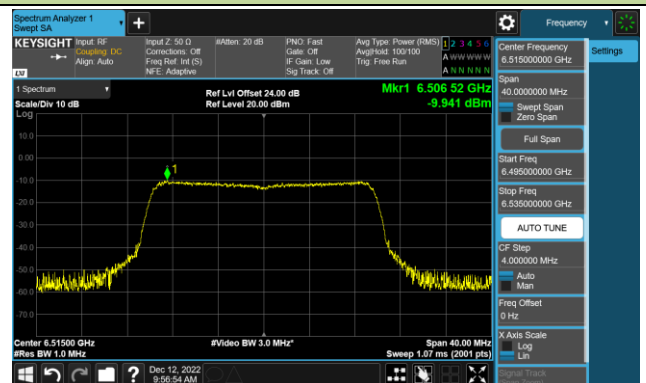

Channel 111 (6505MHz)

Channel 143 (6665MHz)

Channel 175 (6825MHz)

Channel 207 (6985MHz)

802.11ax-HE20 Power Spectral Density – Ant 2 (Nss=1)

Channel 33 (6115MHz)

Channel 65 (6275MHz)

Channel 93 (6415MHz)

Channel 97 (6435MHz)

Channel 105 (6475MHz)

Channel 113 (6515MHz)

Channel 117 (6535MHz)

Channel 153 (6715MHz)

802.11ax-HE20 Power Spectral Density – Ant 2 (Nss=1)

Channel 181 (6855MHz)

Channel 185 (6875MHz)