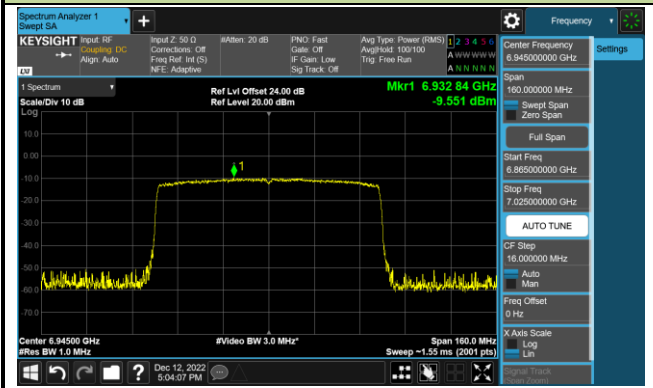

Channel 135 (6625MHz)

Channel 151 (6705MHz)

Channel 183 (6865MHz)

802.11ax-HE80 Power Spectral Density – Ant 2 (Nss=1)

Channel 199 (6945MHz)

Channel 215 (7025MHz)

802.11ax-HE160 Power Spectral Density – Ant 2 (Nss=1)