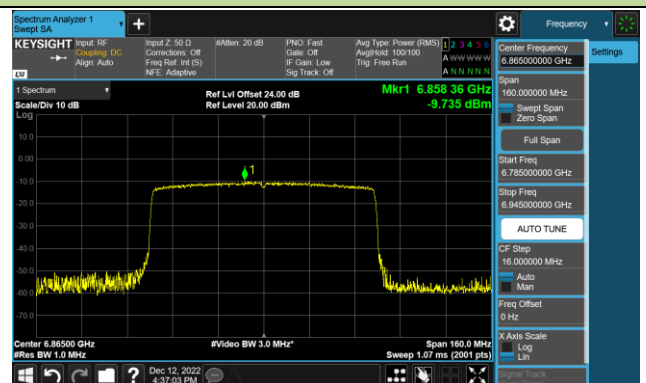

802.11ax-HE80 Power Spectral Density – Ant 1 (Nss=1)

Channel 39 (6145MHz)

Channel 55 (6225MHz)

Channel 87 (6385MHz)

Channel 103 (6465MHz)

Channel 119 (6545MHz)

Channel 135 (6625MHz)

Channel 151 (6705MHz)

Channel 183 (6865MHz)

802.11ax-HE80 Power Spectral Density – Ant 1 (Nss=1)

Channel 199 (6945MHz)

Channel 215 (7025MHz)

802.11ax-HE160 Power Spectral Density – Ant 1 (Nss=1)

Channel 47 (6185MHz)

Channel 79 (6345MHz)