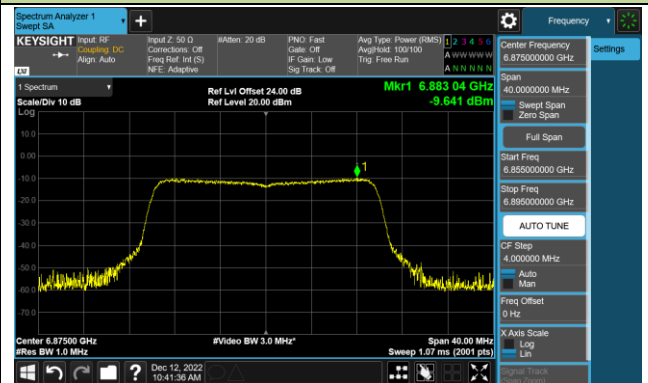

Channel 185 (6875MHz)