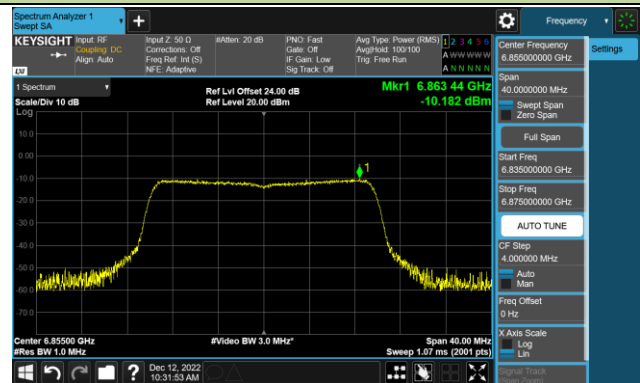

802.11ax-HE20 Power Spectral Density – Ant 3 (Nss=1)

Channel 181 (6855MHz)