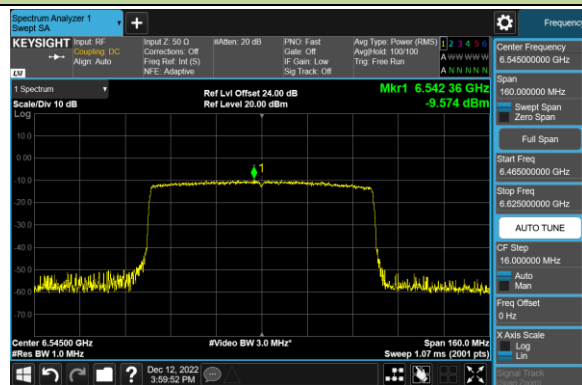

Channel 211 (7005MHz)

Channel 227 (7085MHz)

802.11ax-HE80 Power Spectral Density – Ant 2 (Nss=1)

Channel 39 (6145MHz)

Channel 55 (6225MHz)

Channel 87 (6385MHz)

Channel 103 (6465MHz)

Channel 119 (6545MHz)