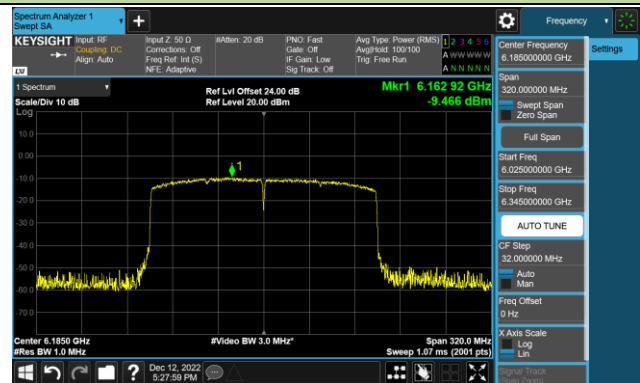

Channel 183 (6865MHz)

802.11ax-HE80 Power Spectral Density – Ant 1 (Nss=1)

Channel 199 (6945MHz)

Channel 215 (7025MHz)

802.11ax-HE160 Power Spectral Density – Ant 1 (Nss=1)

Channel 47 (6185MHz)

Channel 79 (6345MHz)

Channel 111 (6505MHz)

Channel 143 (6665MHz)

Channel 175 (6825MHz)

Channel 207 (6985MHz)

802.11ax-HE20 Power Spectral Density – Ant 2 (Nss=1)

Channel 33 (6115MHz)

Channel 65 (6275MHz)

Channel 93 (6415MHz)