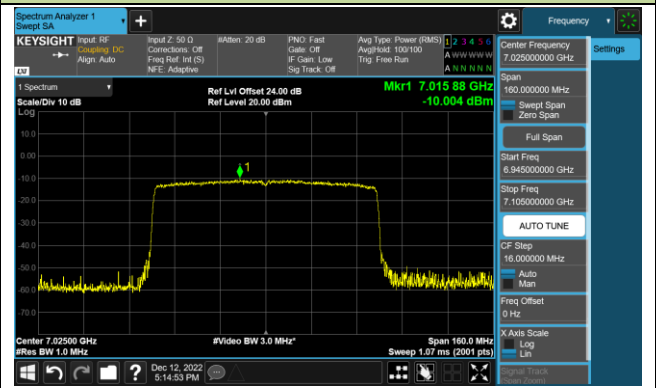

Channel 135 (6625MHz)

Channel 151 (6705MHz)

Channel 183 (6865MHz)

802.11ax-HE80 Power Spectral Density – Ant 2 (Nss=1)

Channel 199 (6945MHz)

Channel 215 (7025MHz)

802.11ax-HE160 Power Spectral Density – Ant 2 (Nss=1)