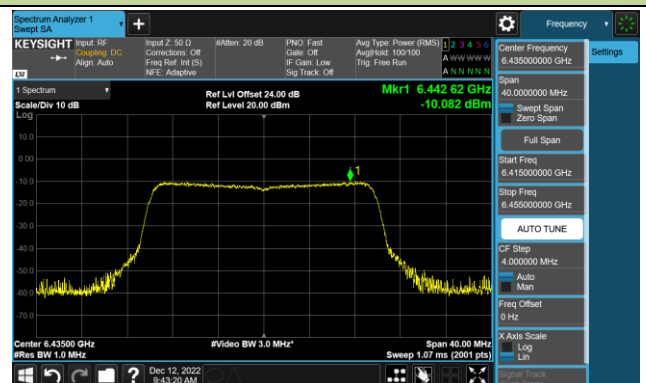

Channel 111 (6505MHz)

Channel 143 (6665MHz)

Channel 175 (6825MHz)

Channel 207 (6985MHz)

802.11ax-HE20 Power Spectral Density – Ant 2 (Nss=1)

Channel 33 (6115MHz)

Channel 65 (6275MHz)

Channel 93 (6415MHz)

Channel 97 (6435MHz)

Channel 105 (6475MHz)

Channel 113 (6515MHz)

Channel 117 (6535MHz)

Channel 153 (6715MHz)

802.11ax-HE20 Power Spectral Density – Ant 2 (Nss=1)

Channel 181 (6855MHz)

Channel 185 (6875MHz)