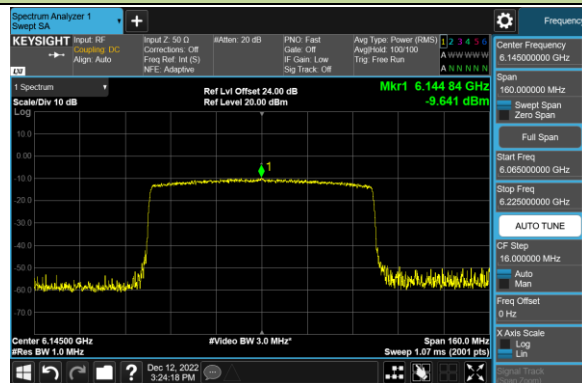

Channel 211 (7005MHz)

Channel 227 (7085MHz)

802.11ax-HE80 Power Spectral Density – Ant 2 (Nss=1)

Channel 39 (6145MHz)

Channel 55 (6225MHz)

Channel 87 (6385MHz)

Channel 103 (6465MHz)

Channel 119 (6545MHz)