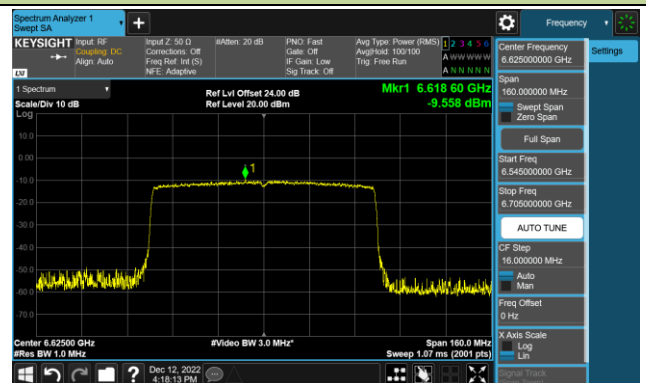

802.11ax-HE80 Power Spectral Density – Ant 1 (Nss=1)

Channel 39 (6145MHz)

Channel 55 (6225MHz)

Channel 87 (6385MHz)

Channel 103 (6465MHz)

Channel 119 (6545MHz)

Channel 135 (6625MHz)

Channel 151 (6705MHz)

Channel 183 (6865MHz)

802.11ax-HE80 Power Spectral Density – Ant 1 (Nss=1)

Channel 199 (6945MHz)

Channel 215 (7025MHz)

802.11ax-HE160 Power Spectral Density – Ant 1 (Nss=1)

Channel 47 (6185MHz)

Channel 79 (6345MHz)