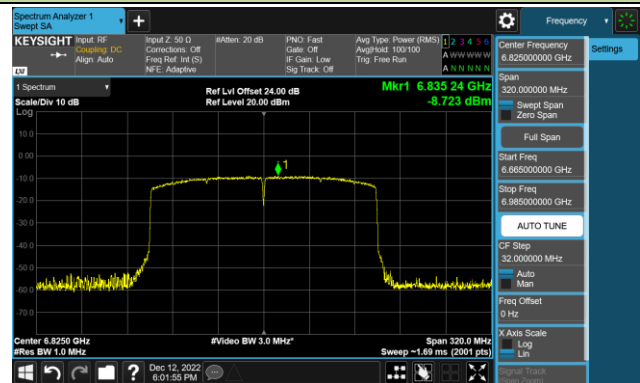

Channel 47 (6185MHz)

Channel 79 (6345MHz)

Channel 111 (6505MHz)

Channel 143 (6665MHz)

Channel 175 (6825MHz)

Channel 207 (6985MHz)

802.11ax-HE20 Power Spectral Density – Ant 3 (Nss=1)

Channel 33 (6115MHz)

Channel 65 (6275MHz)

Channel 93 (6415MHz)

Channel 97 (6435MHz)

Channel 105 (6475MHz)

Channel 113 (6515MHz)

Channel 117 (6535MHz)

Channel 153 (6715MHz)

802.11ax-HE20 Power Spectral Density – Ant 3 (Nss=1)