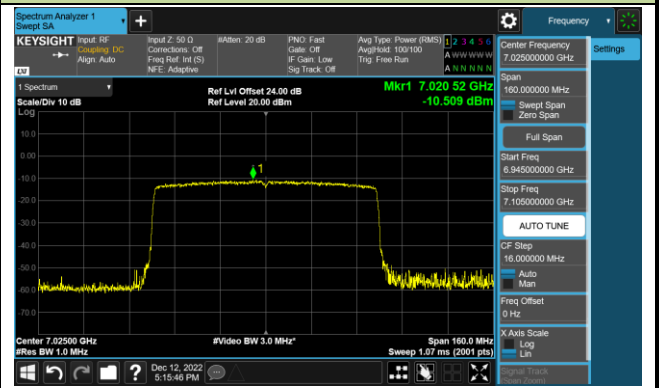

802.11ax-HE80 Power Spectral Density – Ant 1 (Nss=1)

Channel 39 (6145MHz)

Channel 55 (6225MHz)

Channel 87 (6385MHz)

Channel 103 (6465MHz)

Channel 119 (6545MHz)

Channel 135 (6625MHz)

Channel 151 (6705MHz)

Channel 183 (6865MHz)

802.11ax-HE80 Power Spectral Density – Ant 1 (Nss=1)

Channel 199 (6945MHz)

Channel 215 (7025MHz)

802.11ax-HE160 Power Spectral Density – Ant 1 (Nss=1)

Channel 47 (6185MHz)

Channel 79 (6345MHz)