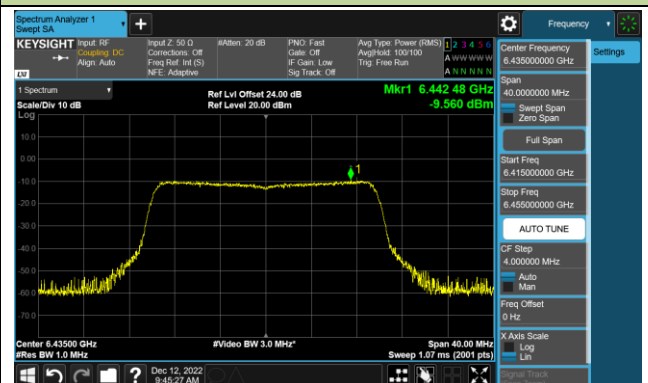

Channel 47 (6185MHz)

Channel 79 (6345MHz)

Channel 111 (6505MHz)

Channel 143 (6665MHz)

Channel 175 (6825MHz)

Channel 207 (6985MHz)

802.11ax-HE20 Power Spectral Density – Ant 3 (Nss=1)

Channel 33 (6115MHz)

Channel 65 (6275MHz)

Channel 93 (6415MHz)

Channel 97 (6435MHz)

Channel 105 (6475MHz)

Channel 113 (6515MHz)

Channel 117 (6535MHz)

Channel 153 (6715MHz)

802.11ax-HE20 Power Spectral Density – Ant 3 (Nss=1)