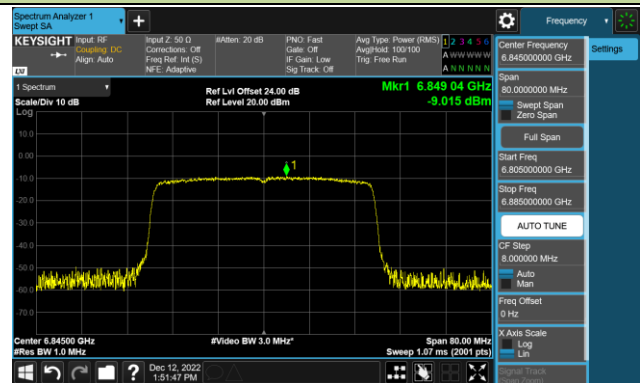

Channel 107 (6485MHz)

Channel 115 (6525MHz)

Channel 123 (6565MHz)

Channel 147 (6685MHz)

802.11ax-HE40 Power Spectral Density – Ant 2 (Nss=1)

Channel 179 (6845MHz)

Channel 187 (6885MHz)

Channel 195 (6925MHz)

Channel 211 (7005MHz)

Channel 227 (7085MHz)

802.11ax-HE80 Power Spectral Density – Ant 2 (Nss=1)

Channel 39 (6145MHz)

Channel 55 (6225MHz)

Channel 87 (6385MHz)

Channel 103 (6465MHz)

Channel 119 (6545MHz)