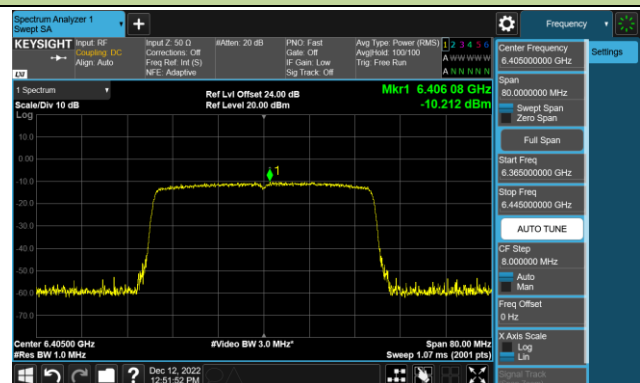

Channel 189 (6895MHz)

Channel 213 (7015MHz)

Channel 229 (7095MHz)

802.11ax-HE40 Power Spectral Density – Ant 2 (Nss=1)

Channel 35 (6125MHz)

Channel 67 (6285MHz)

Channel 91 (6405MHz)

Channel 99 (6445MHz)