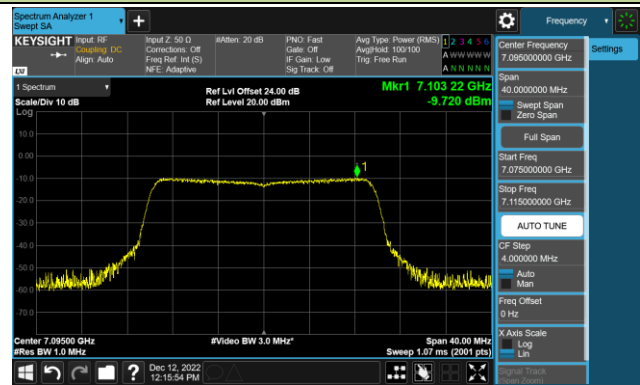

Channel 181 (6855MHz)

Channel 185 (6875MHz)

Channel 189 (6895MHz)

Channel 213 (7015MHz)

Channel 229 (7095MHz)

802.11ax-HE40 Power Spectral Density – Ant 3 (Nss=1)

Channel 35 (6125MHz)

Channel 67 (6285MHz)

Channel 91 (6405MHz)

Channel 99 (6445MHz)

Channel 107 (6485MHz)

Channel 115 (6525MHz)

Channel 123 (6565MHz)

Channel 147 (6685MHz)