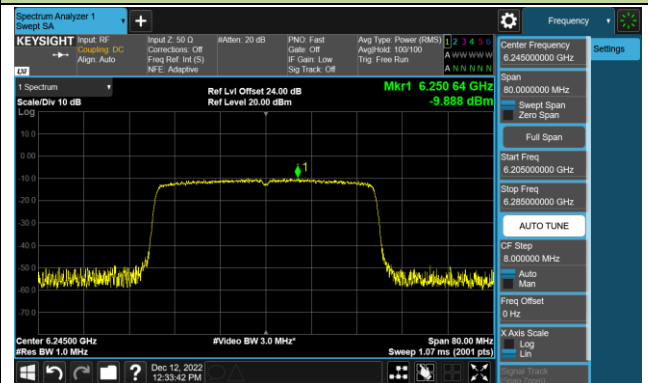

Channel 181 (6855MHz)

Channel 185 (6875MHz)

Channel 189 (6895MHz)

Channel 213 (7015MHz)

Channel 229 (7095MHz)

802.11ax-HE40 Power Spectral Density – Ant 3 (Nss=1)

Channel 35 (6125MHz)

Channel 67 (6285MHz)

Channel 91 (6405MHz)

Channel 99 (6445MHz)

Channel 107 (6485MHz)

Channel 115 (6525MHz)

Channel 123 (6565MHz)

Channel 147 (6685MHz)