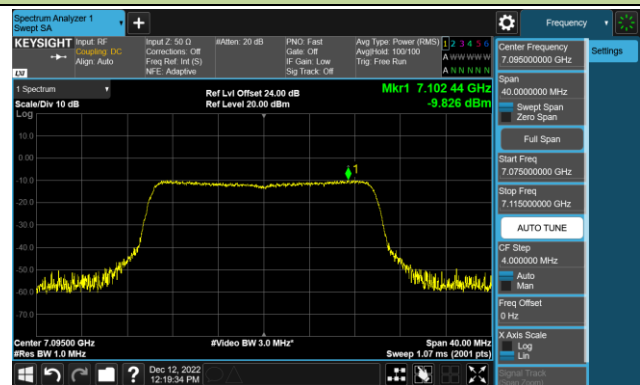

Channel 229 (7095MHz)