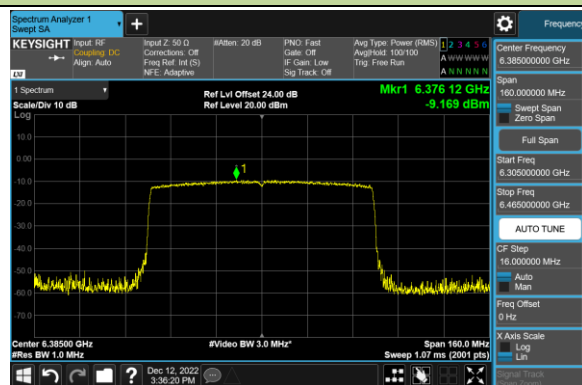

Channel 211 (7005MHz)

Channel 227 (7085MHz)

802.11ax-HE80 Power Spectral Density – Ant 2 (Nss=1)

Channel 39 (6145MHz)

Channel 55 (6225MHz)

Channel 87 (6385MHz)

Channel 103 (6465MHz)

Channel 119 (6545MHz)