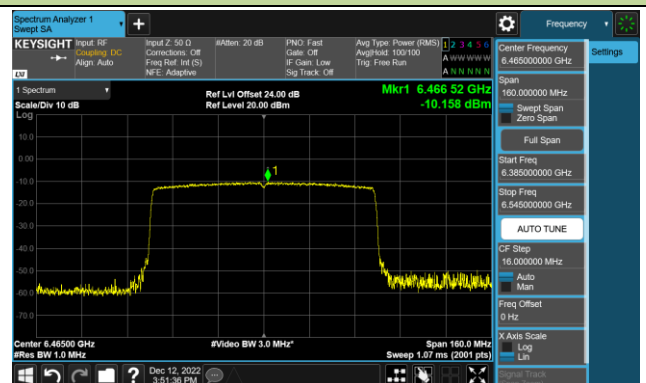

802.11ax-HE80 Power Spectral Density – Ant 1 (Nss=1)

Channel 39 (6145MHz)

Channel 55 (6225MHz)

Channel 87 (6385MHz)

Channel 103 (6465MHz)

Channel 119 (6545MHz)

Channel 135 (6625MHz)

Channel 151 (6705MHz)

Channel 183 (6865MHz)

802.11ax-HE80 Power Spectral Density – Ant 1 (Nss=1)

Channel 199 (6945MHz)

Channel 215 (7025MHz)

802.11ax-HE160 Power Spectral Density – Ant 1 (Nss=1)

Channel 47 (6185MHz)

Channel 79 (6345MHz)