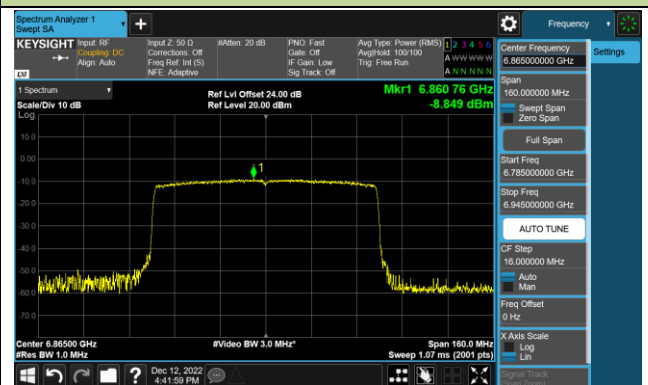

Channel 183 (6865MHz)