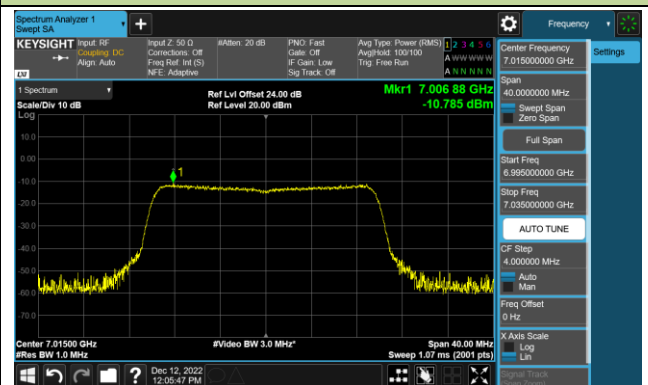

Channel 213 (7015MHz)