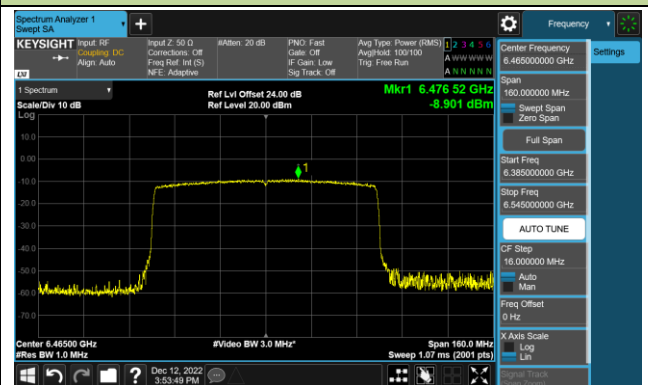

Channel 211 (7005MHz)

Channel 227 (7085MHz)

802.11ax-HE80 Power Spectral Density – Ant 2 (Nss=1)

Channel 39 (6145MHz)

Channel 55 (6225MHz)

Channel 87 (6385MHz)

Channel 103 (6465MHz)

Channel 119 (6545MHz)