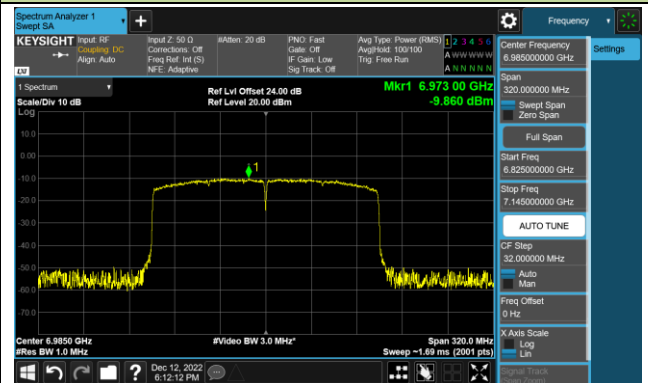

Channel 47 (6185MHz)

Channel 79 (6345MHz)

Channel 111 (6505MHz)

Channel 143 (6665MHz)

Channel 175 (6825MHz)

Channel 207 (6985MHz)

802.11ax-HE20 Power Spectral Density – Ant 3 (Nss=1)

Channel 33 (6115MHz)