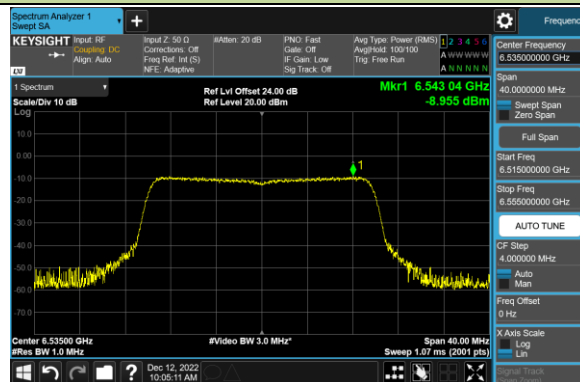

Channel 65 (6275MHz)

Channel 93 (6415MHz)

Channel 97 (6435MHz)

Channel 105 (6475MHz)

Channel 113 (6515MHz)

Channel 117 (6535MHz)

Channel 153 (6715MHz)

802.11ax-HE20 Power Spectral Density – Ant 3 (Nss=1)