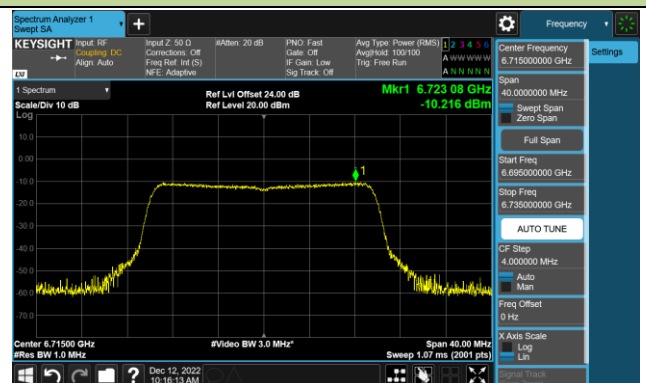

Channel 97 (6435MHz)

Channel 105 (6475MHz)

Channel 113 (6515MHz)

Channel 117 (6535MHz)

Channel 153 (6715MHz)

802.11ax-HE20 Power Spectral Density – Ant 2 (Nss=1)

Channel 181 (6855MHz)

Channel 185 (6875MHz)

Channel 189 (6895MHz)

Channel 213 (7015MHz)

Channel 229 (7095MHz)

802.11ax-HE40 Power Spectral Density – Ant 2 (Nss=1)

Channel 35 (6125MHz)

Channel 67 (6285MHz)

Channel 91 (6405MHz)

Channel 99 (6445MHz)