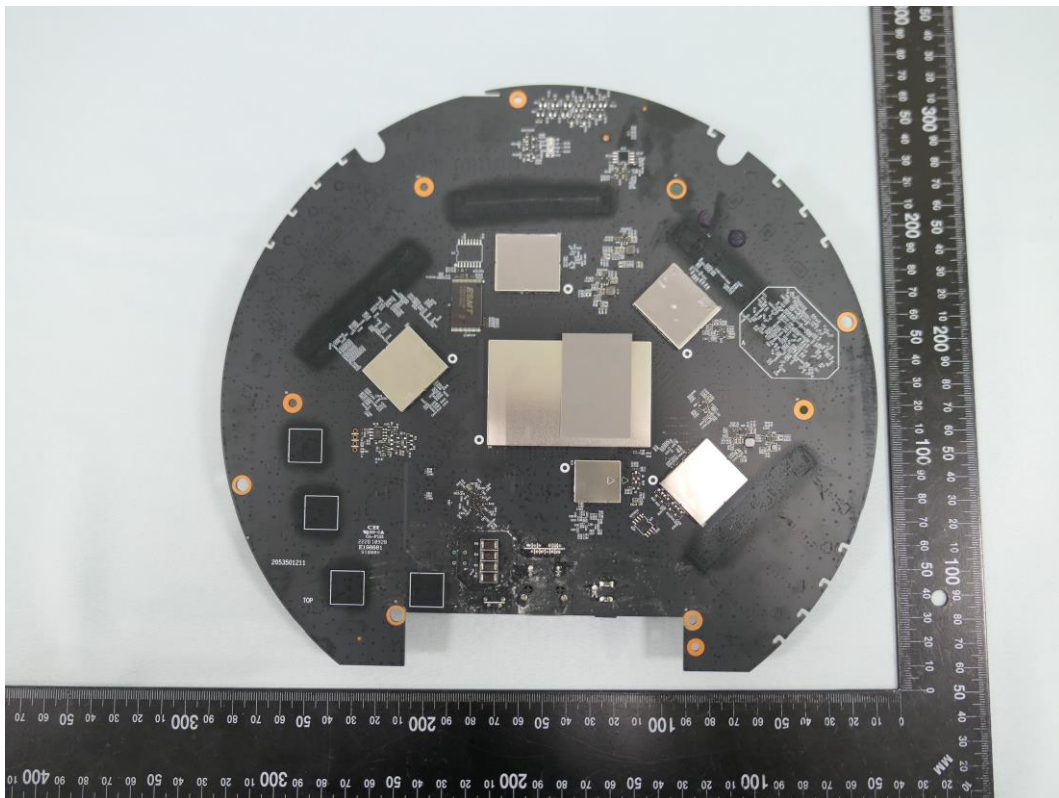

Product: AXE11000 Ceiling Mount Quad-Band Wi-Fi 6E Access Point

Brand Name: tp-link

Model Number: EAP690E HD

Internal Photograph

(1) EUT Photo

(2) EUT Photo

(3) EUT Photo

(4) EUT Photo

(15) EUT Photo

(16) EUT Photo

(17) EUT Photo

(18) EUT Photo

(19) EUT Photo

(20) EUT Photo

(21) EUT Photo

(22) EUT Photo