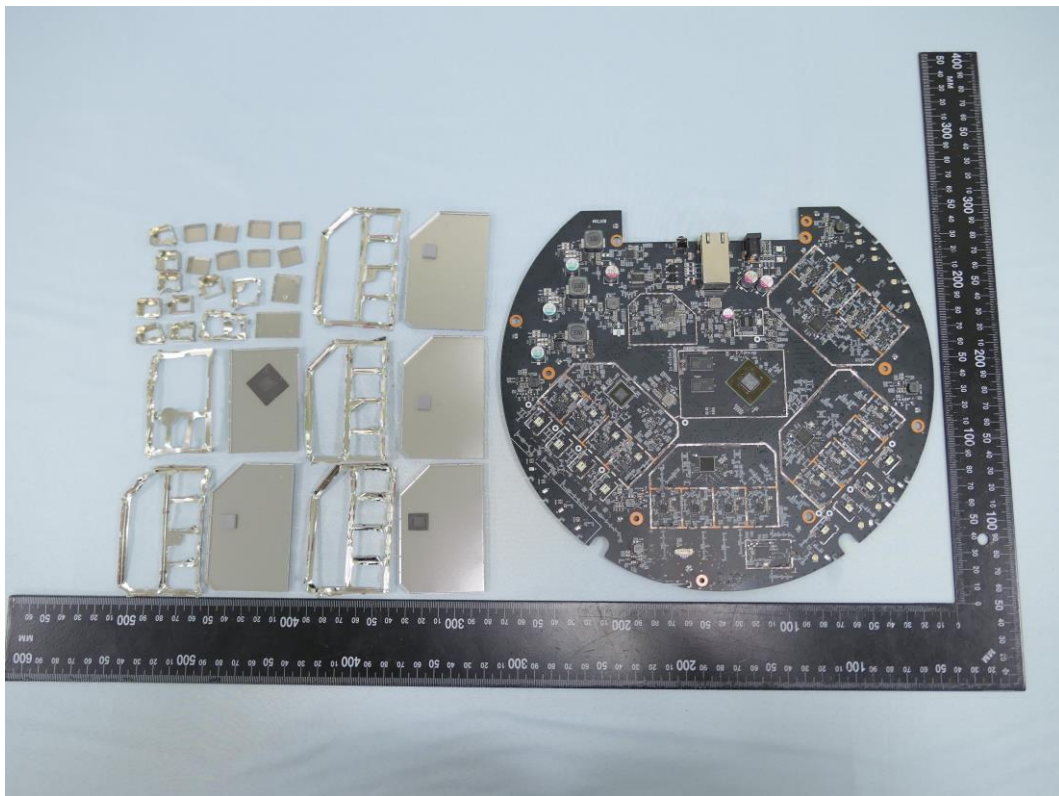

Product: AXE11000 Ceiling Mount Quad-Band Wi-Fi 6E Access Point

Brand Name: tp-link

Model Number: EAP690E HD

Internal Photograph

(1) EUT Photo

(2) EUT Photo

(3) EUT Photo

(4) EUT Photo

(5) EUT Photo

(6) EUT Photo

(7) EUT Photo

(8) EUT Photo

(9) EUT Photo

(10) EUT Photo

(11) EUT Photo

(12) EUT Photo

(15) EUT Photo

(16) EUT Photo

(17) EUT Photo

(18) EUT Photo

(19) EUT Photo

(20) EUT Photo

(21) EUT Photo

(22) EUT Photo