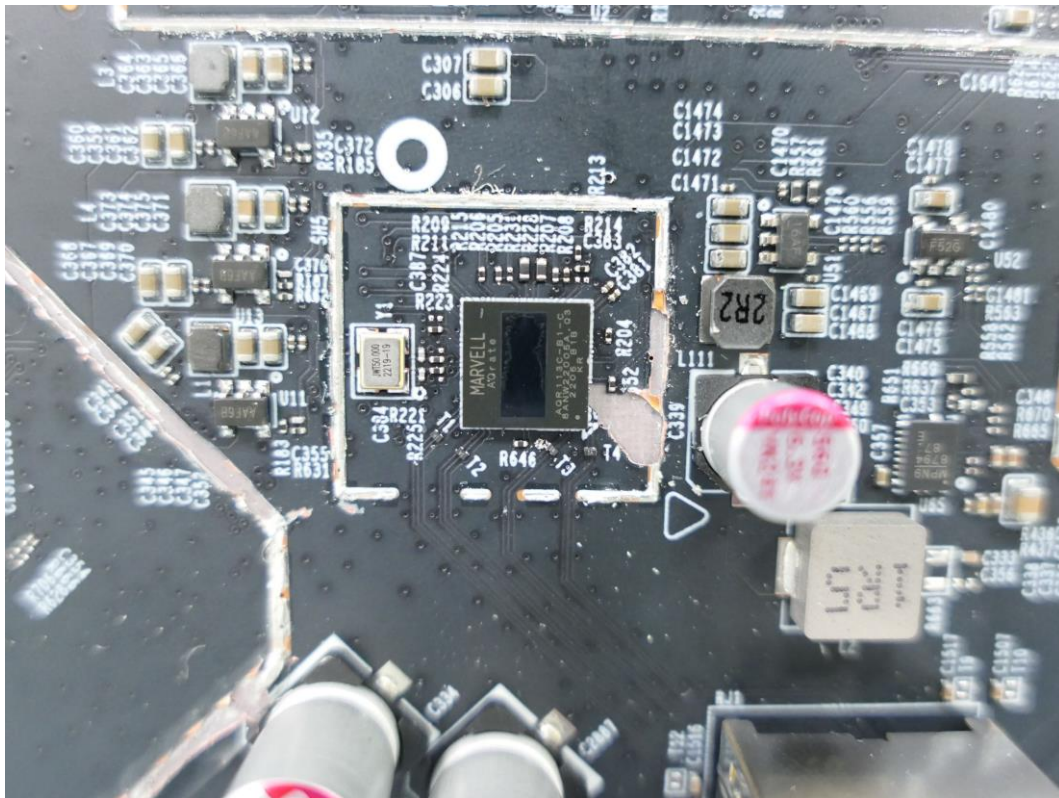

Product: AXE11000 Ceiling Mount Quad-Band Wi-Fi 6E Access Point

Brand Name: tp-link

Model Number: EAP690E HD

Internal Photograph

(1) EUT Photo

(2) EUT Photo

(3) EUT Photo

(4) EUT Photo

(15) EUT Photo

(16) EUT Photo

(17) EUT Photo

(18) EUT Photo

(19) EUT Photo

(20) EUT Photo

(21) EUT Photo

(22) EUT Photo