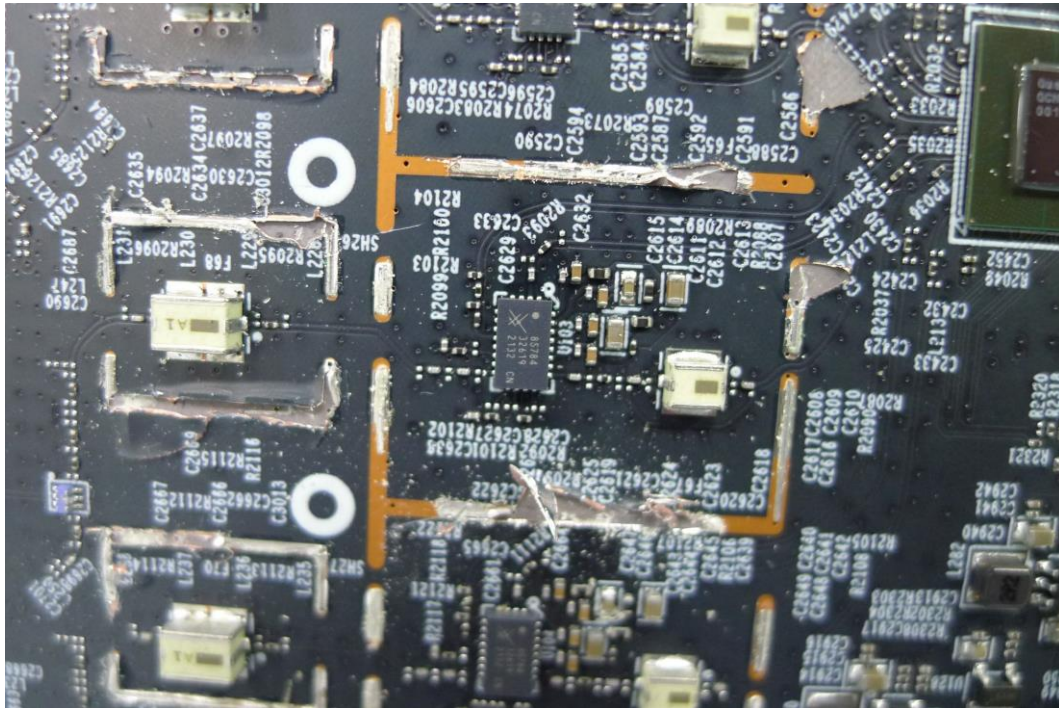

Product: AXE11000 Ceiling Mount Quad-Band Wi-Fi 6E Access Point

Brand Name: tp-link

Model Number: EAP690E HD

Internal Photograph

(1) EUT Photo

(2) EUT Photo

(3) EUT Photo

(4) EUT Photo

(5) EUT Photo

(6) EUT Photo

(7) EUT Photo

(8) EUT Photo

(9) EUT Photo

(10) EUT Photo

(11) EUT Photo

(12) EUT Photo

(15) EUT Photo

(16) EUT Photo

(17) EUT Photo

(18) EUT Photo

(19) EUT Photo

(20) EUT Photo

(21) EUT Photo

(22) EUT Photo