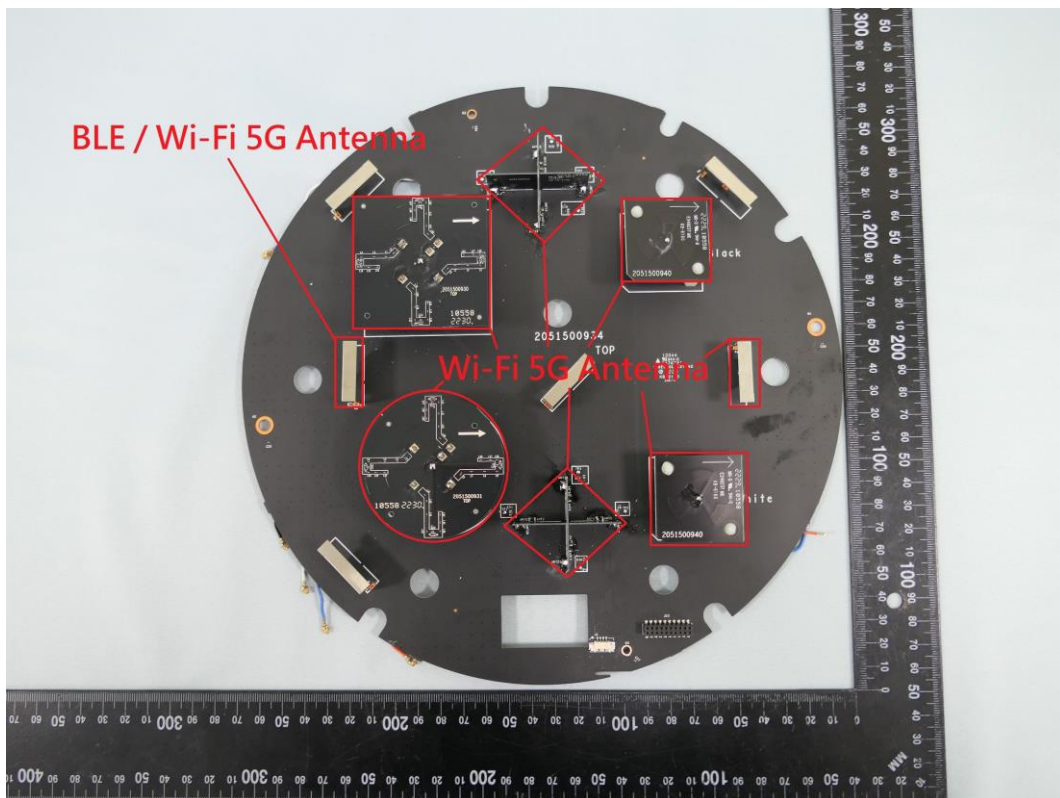

Product: AXE11000 Ceiling Mount Quad-Band Wi-Fi 6E Access Point

Brand Name: tp-link

Model Number: EAP690E HD

Internal Photograph

(1) EUT Photo

(2) EUT Photo

(3) EUT Photo

(4) EUT Photo

(5) EUT Photo

(6) EUT Photo

(7) EUT Photo

(8) EUT Photo

(9) EUT Photo

(10) EUT Photo

(11) EUT Photo

(12) EUT Photo

(15) EUT Photo

(16) EUT Photo

(17) EUT Photo

(18) EUT Photo

(19) EUT Photo

(20) EUT Photo

(21) EUT Photo

(22) EUT Photo