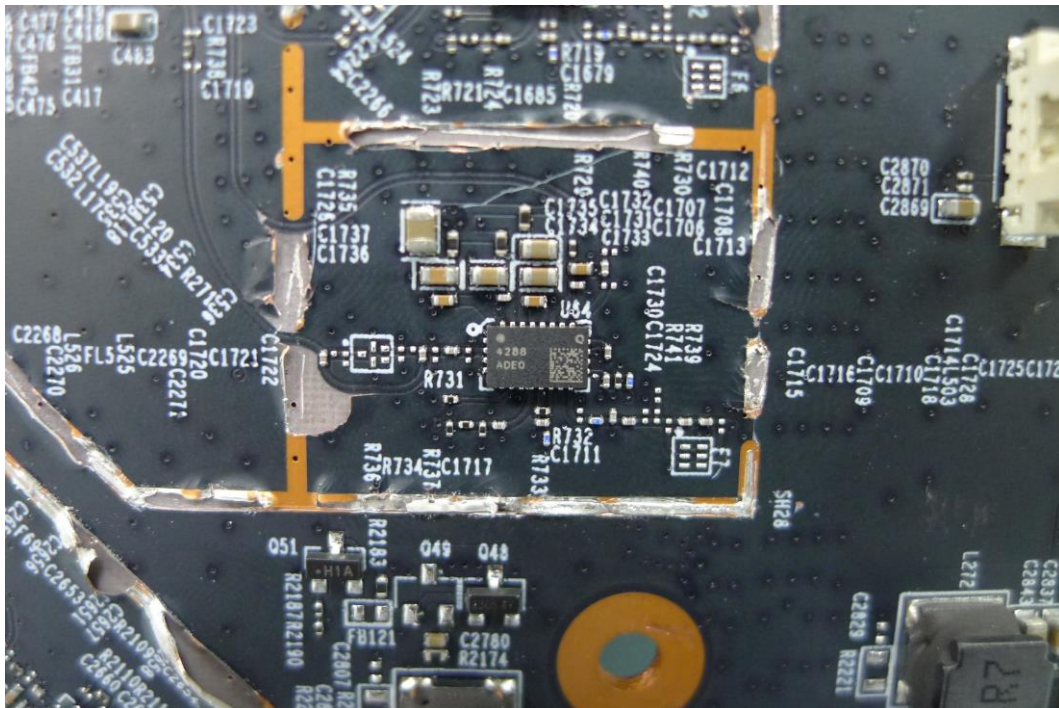

Product: AXE11000 Ceiling Mount Quad-Band Wi-Fi 6E Access Point

Brand Name: tp-link

Model Number: EAP690E HD

Internal Photograph

(1) EUT Photo

(2) EUT Photo

(3) EUT Photo

(4) EUT Photo

(5) EUT Photo

(6) EUT Photo

(7) EUT Photo

(8) EUT Photo

(9) EUT Photo

(10) EUT Photo

(11) EUT Photo

(12) EUT Photo

(15) EUT Photo

(16) EUT Photo

(17) EUT Photo

(18) EUT Photo

(19) EUT Photo

(20) EUT Photo

(21) EUT Photo

(22) EUT Photo