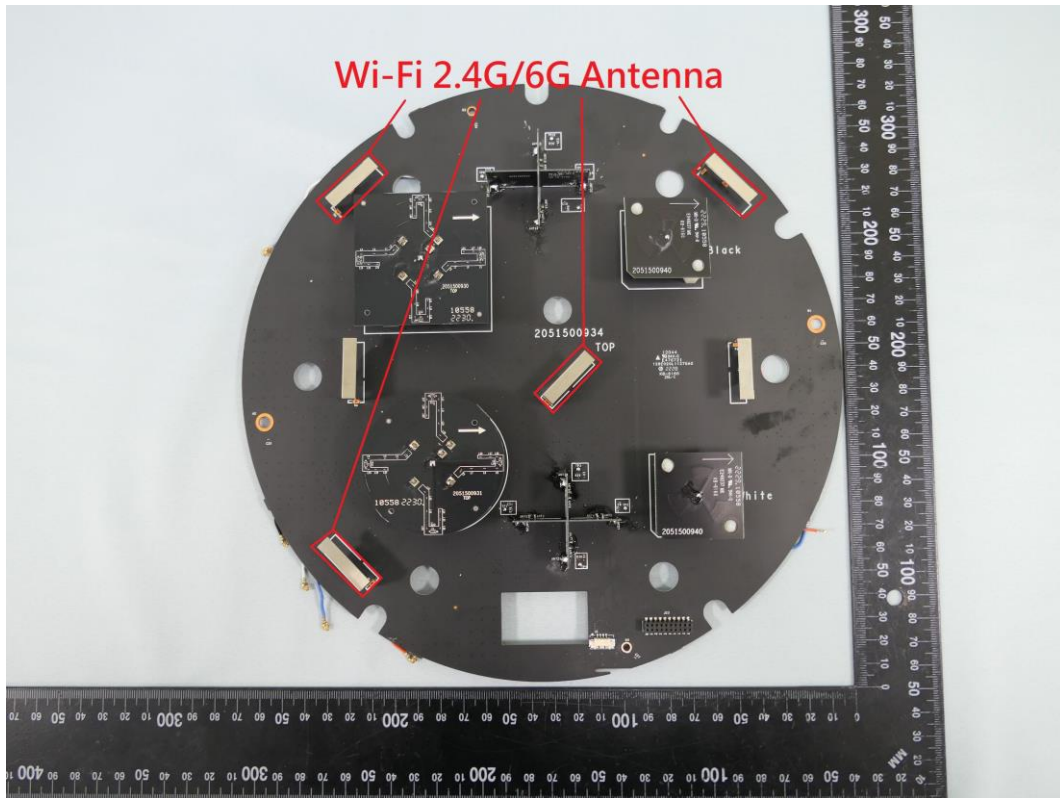

(7) EUT Photo