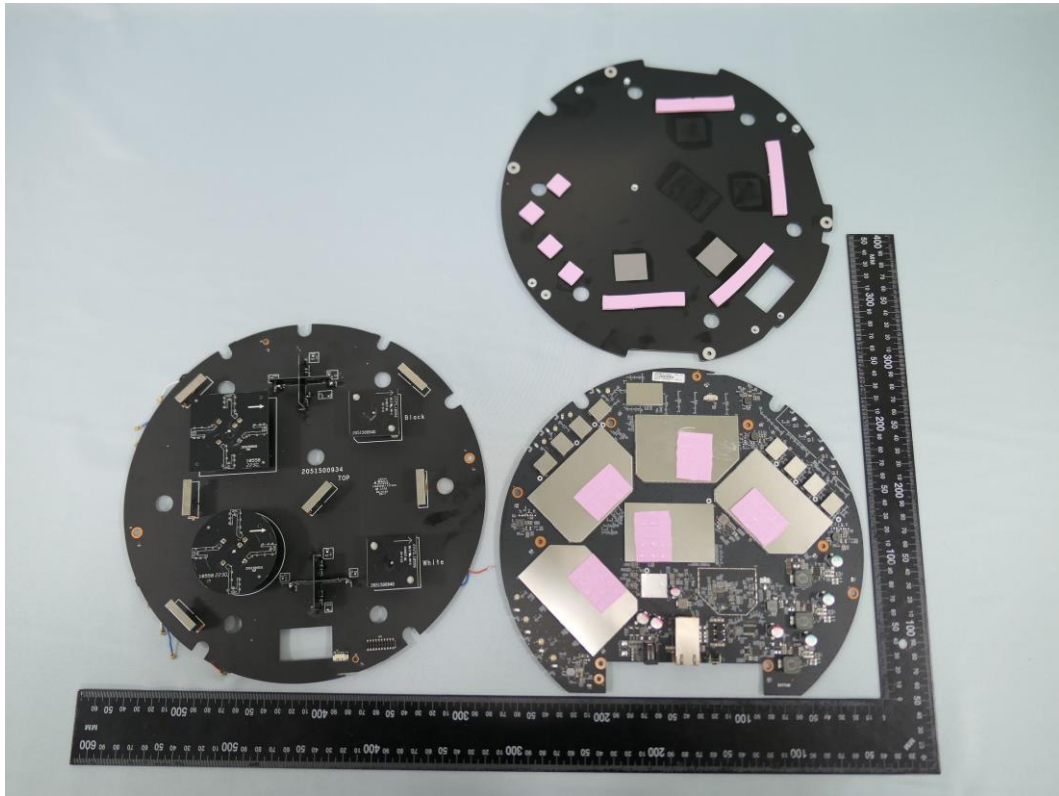

Product: AXE11000 Ceiling Mount Quad-Band Wi-Fi 6E Access Point

Brand Name: tp-link

Model Number: EAP690E HD

Internal Photograph

(1) EUT Photo

(2) EUT Photo

(3) EUT Photo

(4) EUT Photo

(5) EUT Photo

(6) EUT Photo

(7) EUT Photo

(8) EUT Photo

(9) EUT Photo

(10) EUT Photo

(11) EUT Photo

(12) EUT Photo

(15) EUT Photo

(16) EUT Photo

(17) EUT Photo

(18) EUT Photo

(19) EUT Photo

(20) EUT Photo

(21) EUT Photo

(22) EUT Photo