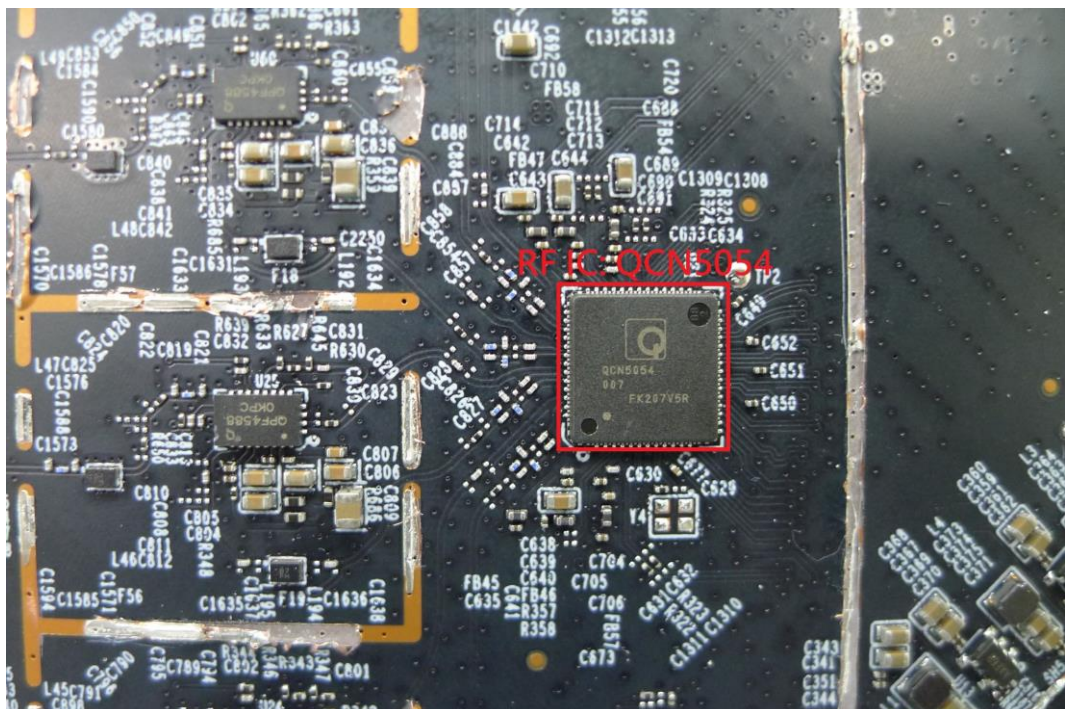

Product: AXE11000 Ceiling Mount Quad-Band Wi-Fi 6E Access Point

Brand Name: tp-link

Model Number: EAP690E HD

Internal Photograph

(1) EUT Photo

(2) EUT Photo

(3) EUT Photo

(4) EUT Photo

(5) EUT Photo

(6) EUT Photo

(7) EUT Photo

(8) EUT Photo

(9) EUT Photo

(10) EUT Photo

(11) EUT Photo

(12) EUT Photo

(15) EUT Photo

(16) EUT Photo

(17) EUT Photo

(18) EUT Photo

(19) EUT Photo

(20) EUT Photo

(21) EUT Photo

(22) EUT Photo