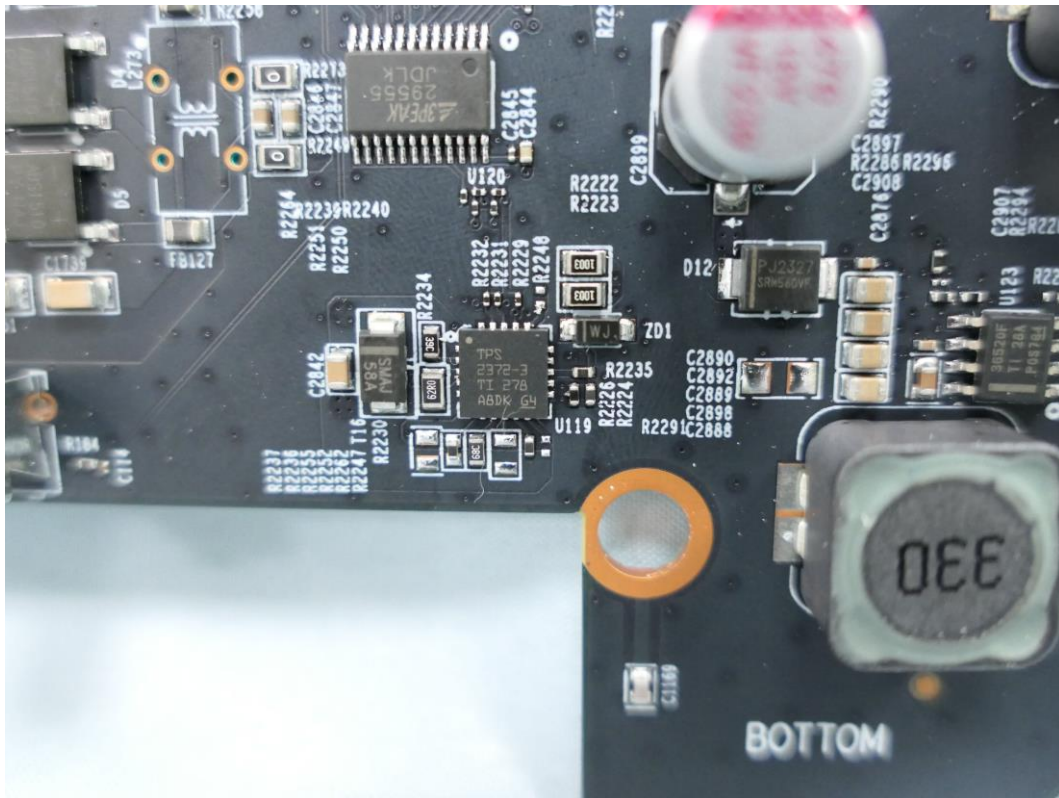

Product: AXE11000 Ceiling Mount Quad-Band Wi-Fi 6E Access Point

Brand Name: tp-link

Model Number: EAP690E HD

Internal Photograph

(1) EUT Photo

(2) EUT Photo

(3) EUT Photo

(4) EUT Photo

(15) EUT Photo

(16) EUT Photo

(17) EUT Photo

(18) EUT Photo

(19) EUT Photo

(20) EUT Photo

(21) EUT Photo

(22) EUT Photo