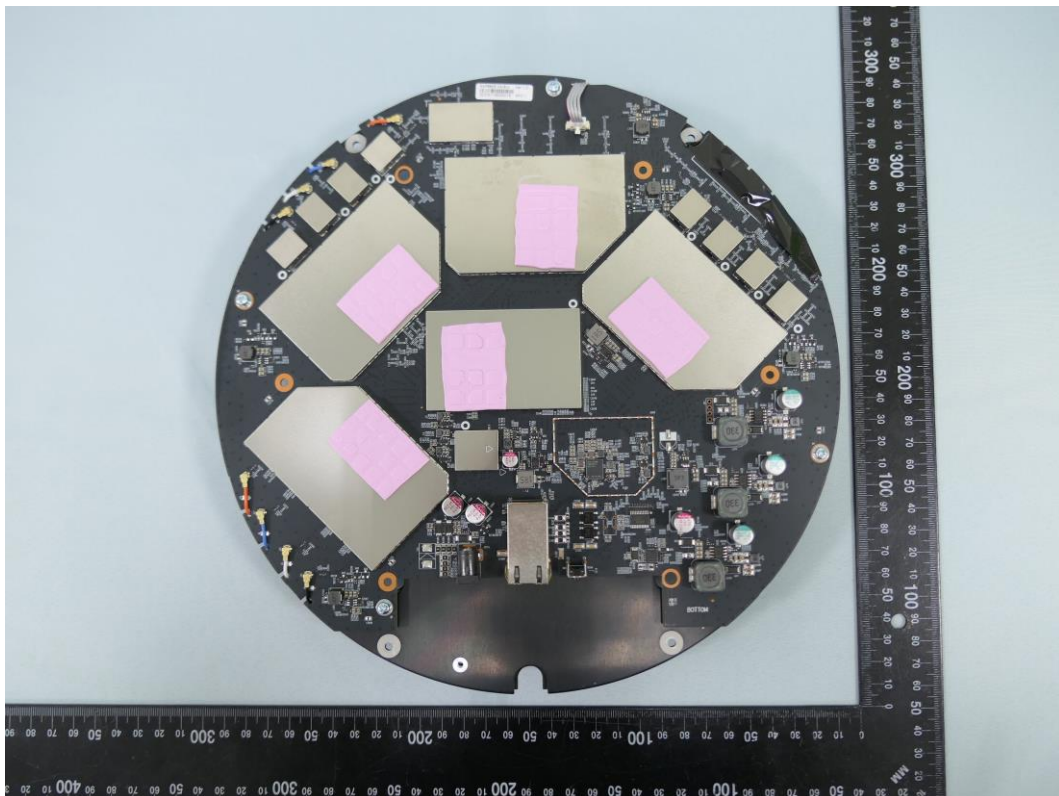

Product: AXE11000 Ceiling Mount Quad-Band Wi-Fi 6E Access Point

Brand Name: tp-link

Model Number: EAP690E HD

Internal Photograph

(1) EUT Photo

(2) EUT Photo

(3) EUT Photo

(4) EUT Photo

(5) EUT Photo

(6) EUT Photo

(7) EUT Photo

(8) EUT Photo

(9) EUT Photo

(10) EUT Photo

(11) EUT Photo

(12) EUT Photo