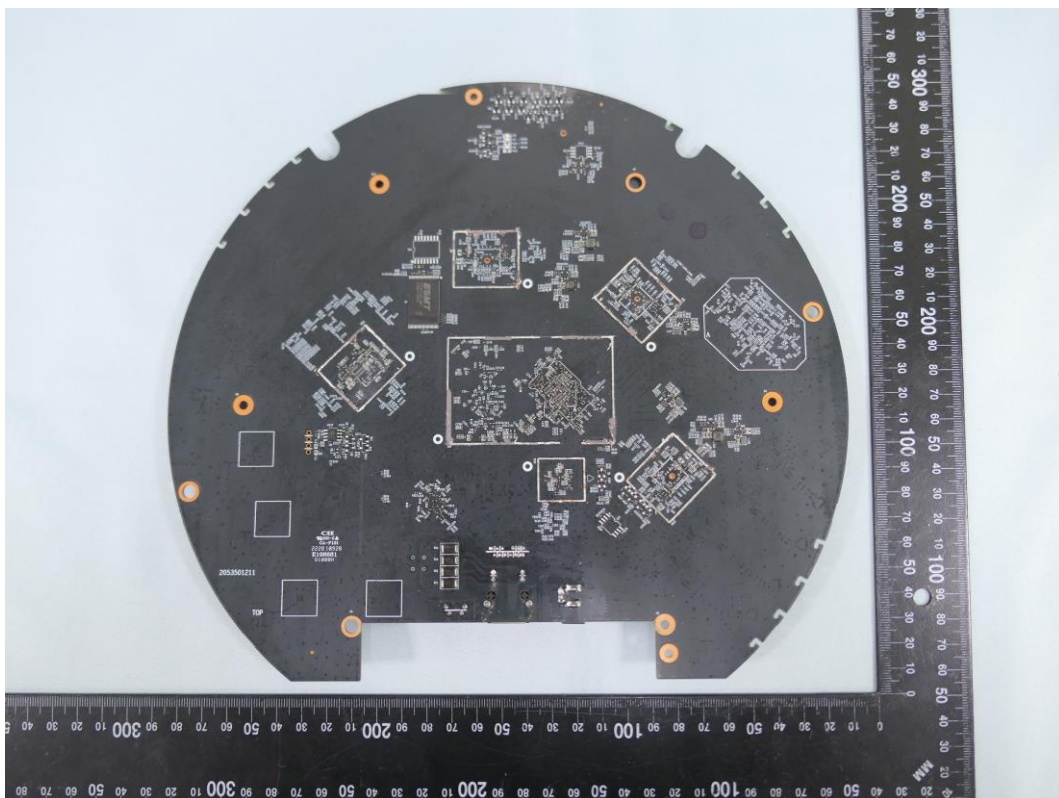

(24) EUT Photo