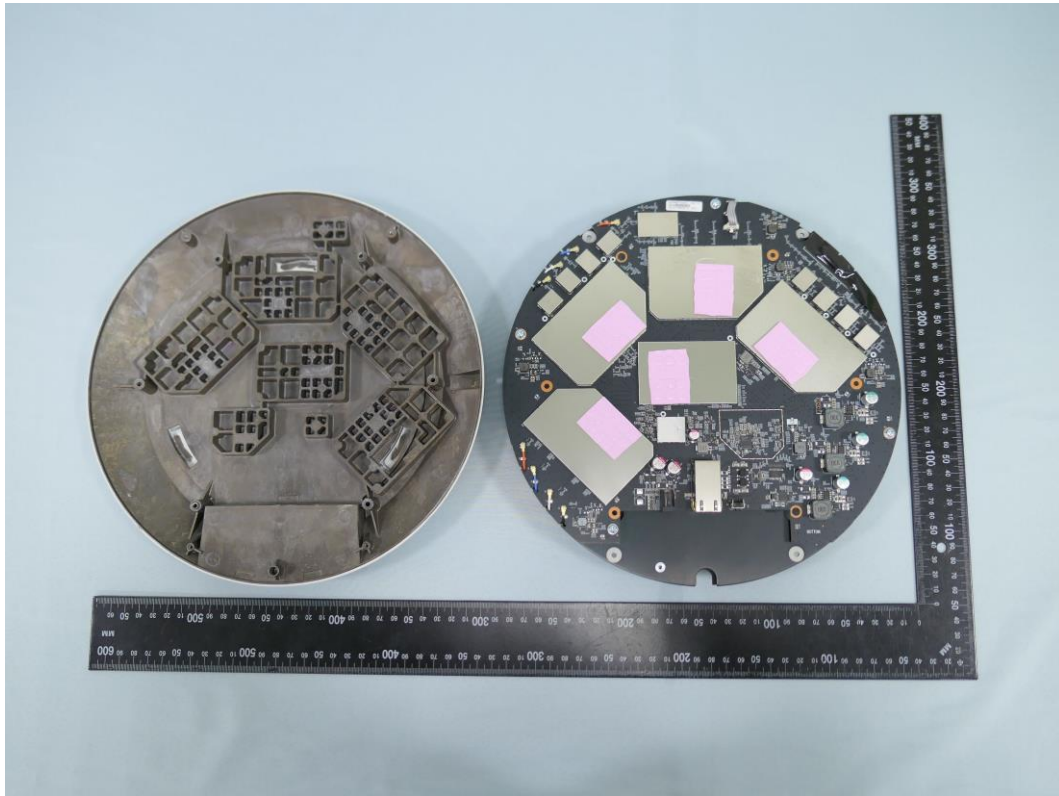

Product: AXE11000 Ceiling Mount Quad-Band Wi-Fi 6E Access Point

Brand Name: tp-link

Model Number: EAP690E HD

Internal Photograph

(1) EUT Photo

(2) EUT Photo

(3) EUT Photo

(4) EUT Photo

(5) EUT Photo

(6) EUT Photo

(7) EUT Photo

(8) EUT Photo

(9) EUT Photo

(10) EUT Photo

(11) EUT Photo

(12) EUT Photo