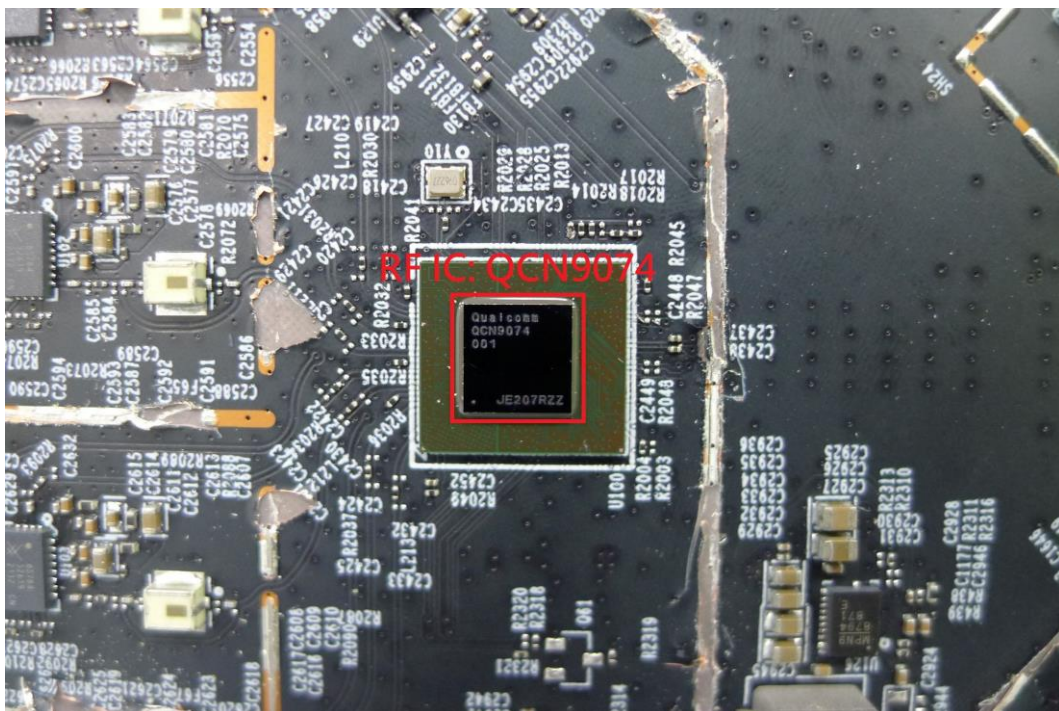

(16) EUT Photo