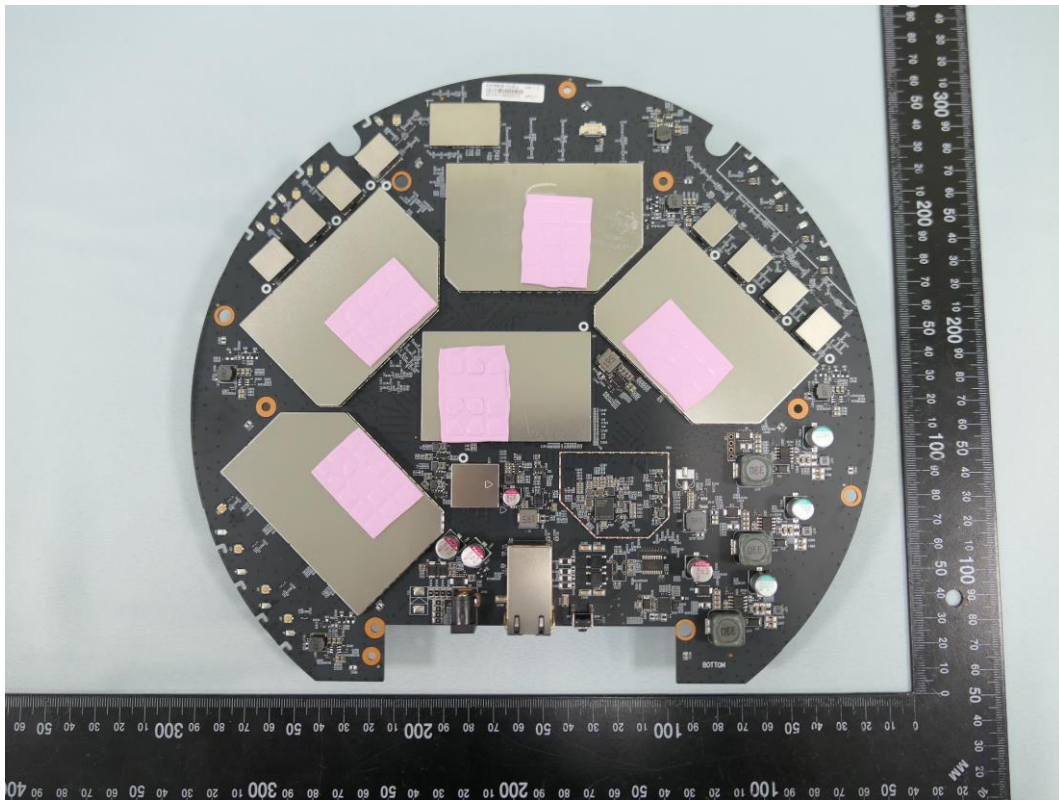

Product: AXE11000 Ceiling Mount Quad-Band Wi-Fi 6E Access Point

Brand Name: tp-link

Model Number: EAP690E HD

Internal Photograph

(1) EUT Photo

(2) EUT Photo

(3) EUT Photo

(4) EUT Photo

(5) EUT Photo

(6) EUT Photo

(7) EUT Photo

(8) EUT Photo

(9) EUT Photo

(10) EUT Photo

(11) EUT Photo

(12) EUT Photo

(15) EUT Photo

(16) EUT Photo

(17) EUT Photo

(18) EUT Photo

(19) EUT Photo

(20) EUT Photo

(21) EUT Photo

(22) EUT Photo