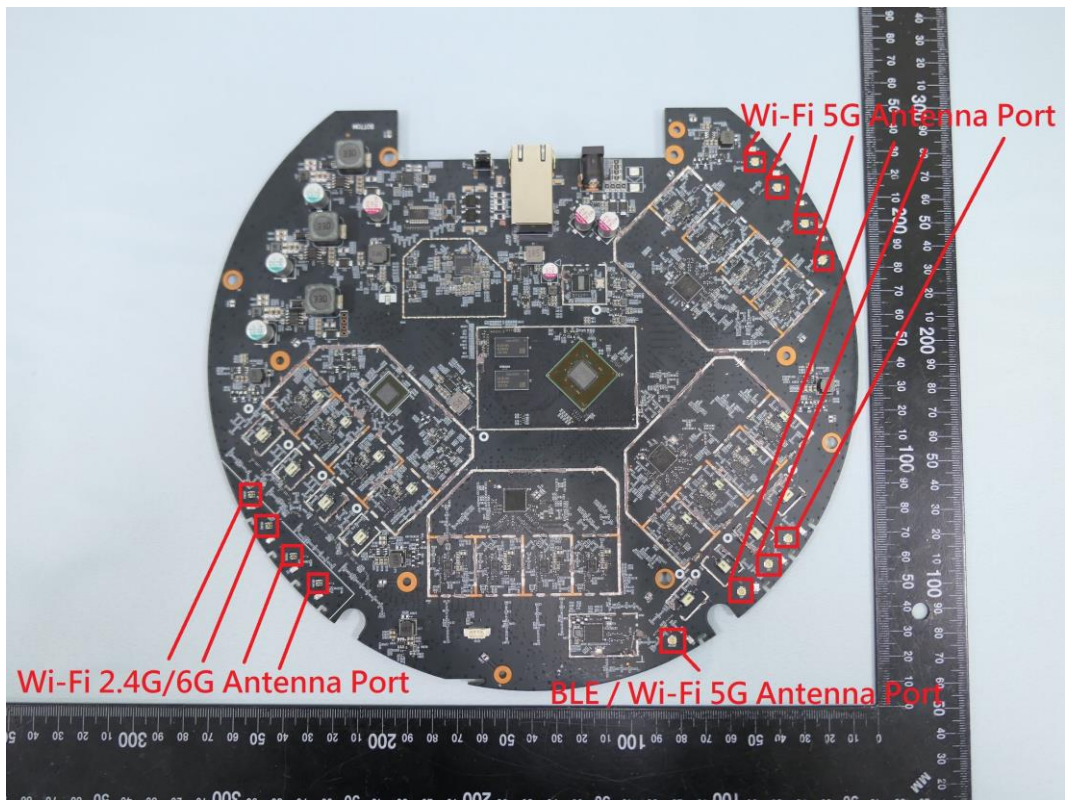

Product: AXE11000 Ceiling Mount Quad-Band Wi-Fi 6E Access Point

Brand Name: tp-link

Model Number: EAP690E HD

Internal Photograph

(1) EUT Photo

(2) EUT Photo

(3) EUT Photo

(4) EUT Photo

(5) EUT Photo

(6) EUT Photo

(7) EUT Photo

(8) EUT Photo

(9) EUT Photo

(10) EUT Photo

(11) EUT Photo

(12) EUT Photo

(15) EUT Photo

(16) EUT Photo

(17) EUT Photo

(18) EUT Photo

(19) EUT Photo

(20) EUT Photo

(21) EUT Photo

(22) EUT Photo