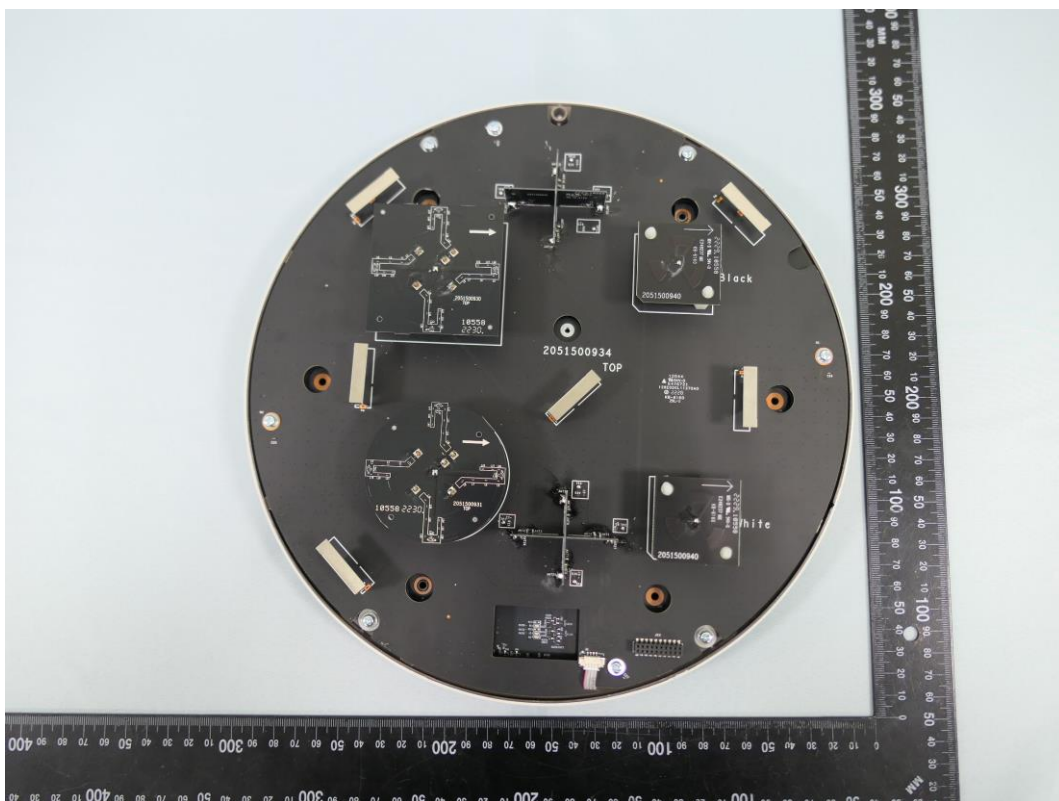

Product: AXE11000 Ceiling Mount Quad-Band Wi-Fi 6E Access Point

Brand Name: tp-link

Model Number: EAP690E HD

Internal Photograph

(1) EUT Photo

(2) EUT Photo

(3) EUT Photo

(4) EUT Photo

(5) EUT Photo

(6) EUT Photo

(7) EUT Photo

(8) EUT Photo

(9) EUT Photo

(10) EUT Photo

(11) EUT Photo

(12) EUT Photo