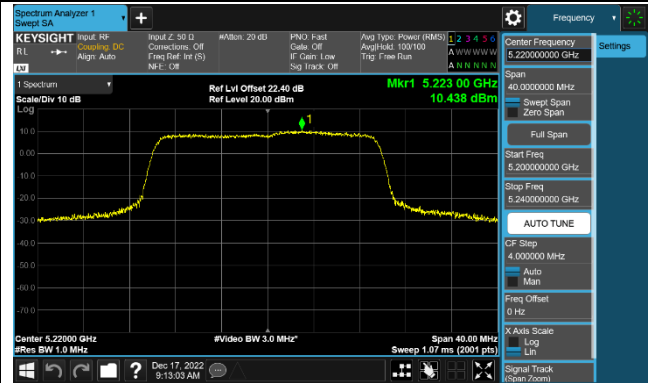

Channel 46 (5230MHz)

Channel 151 (5755MHz)

Channel 159 (5795MHz)

802.11ac-VHT80 Power Spectral Density - Ant 2

Channel 42 (5210MHz)

Channel 155 (5775MHz)

802.11ax-HE20 Power Spectral Density - Ant 2

Channel 36 (5180MHz)

Channel 44 (5220MHz)

Channel 48 (5240MHz)

Channel 149 (5745MHz)

Channel 157 (5785MHz)

Channel 165 (5825MHz)

802.11ax-HE40 Power Spectral Density - Ant 2

Channel 38 (5190MHz)

Channel 46 (5230MHz)