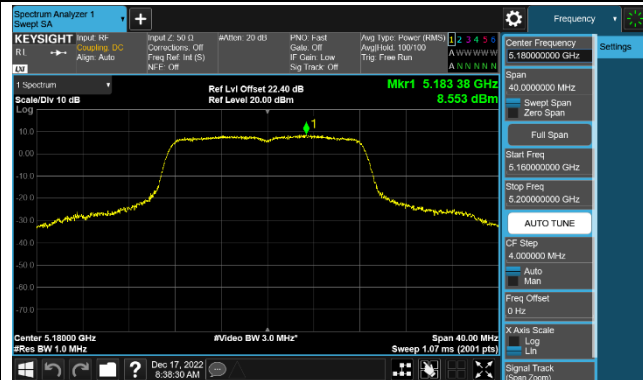

Channel 42 (5210MHz)

Channel 155 (5775MHz)

802.11a Power Spectral Density - Ant 4

Channel 36 (5180MHz)

Channel 44 (5220MHz)

Channel 48 (5240MHz)

Channel 149 (5745MHz)

Channel 157 (5785MHz)

Channel 165 (5825MHz)

802.11ac-VHT20 Power Spectral Density - Ant 4

Channel 36 (5180MHz)

Channel 44 (5220MHz)

Channel 48 (5240MHz)

Channel 149 (5745MHz)

Channel 157 (5785MHz)

Channel 165 (5825MHz)