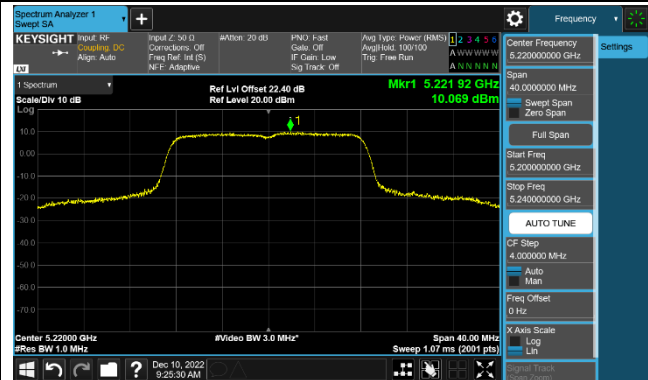

Channel 42 (5210MHz)

Channel 155 (5775MHz)

802.11a Power Spectral Density - Ant 4

Channel 36 (5180MHz)

Channel 44 (5220MHz)

Channel 48 (5240MHz)

Channel 149 (5745MHz)

Channel 157 (5785MHz)

Channel 165 (5825MHz)

802.11ac-VHT20 Power Spectral Density - Ant 4

Channel 36 (5180MHz)

Channel 44 (5220MHz)

Channel 48 (5240MHz)

Channel 149 (5745MHz)

Channel 157 (5785MHz)

Channel 165 (5825MHz)