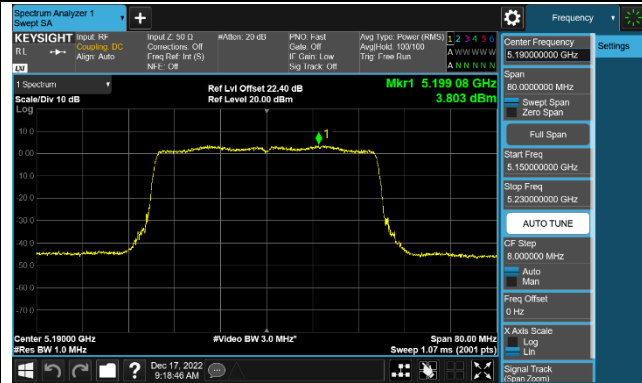

802.11ax-HE40 Power Spectral Density - Ant 1

Channel 38 (5190MHz)

Channel 46 (5230MHz)

Channel 151 (5755MHz)

Channel 159 (5795MHz)

802.11ax-HE80 Power Spectral Density - Ant 1

Channel 42 (5210MHz)

Channel 155 (5775MHz)

802.11a Power Spectral Density - Ant 2

Channel 36 (5180MHz)

Channel 44 (5220MHz)

Channel 48 (5240MHz)

Channel 149 (5745MHz)

Channel 157 (5785MHz)

Channel 165 (5825MHz)

802.11ac-VHT20 Power Spectral Density - Ant 2