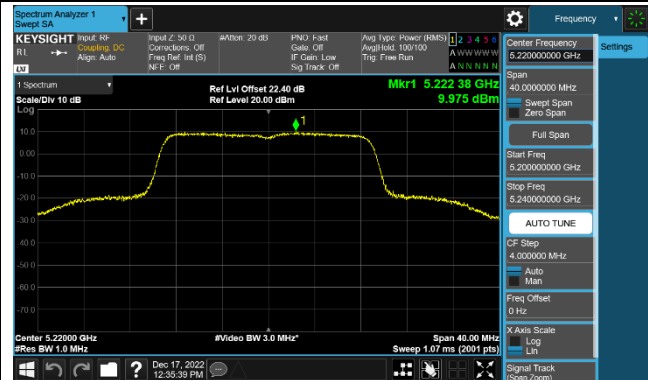

Channel 48 (5240MHz)

Channel 149 (5745MHz)

Channel 157 (5785MHz)

Channel 165 (5825MHz)

802.11ac-VHT20 Power Spectral Density - Ant 3

Channel 36 (5180MHz)

Channel 44 (5220MHz)

Channel 48 (5240MHz)

Channel 149 (5745MHz)

Channel 157 (5785MHz)

Channel 165 (5825MHz)

802.11ac-VHT40 Power Spectral Density - Ant 3

Channel 38 (5190MHz)

Channel 46 (5230MHz)

Channel 151 (5755MHz)

Channel 159 (5795MHz)