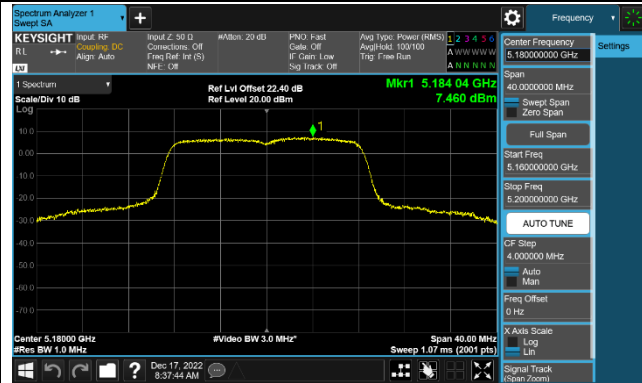

Channel 151 (5755MHz)

Channel 159 (5795MHz)

802.11ax-HE80 Power Spectral Density - Ant 2

Channel 42 (5210MHz)

Channel 155 (5775MHz)

802.11a Power Spectral Density - Ant 3

Channel 36 (5180MHz)

Channel 44 (5220MHz)

Channel 48 (5240MHz)

Channel 149 (5745MHz)

Channel 157 (5785MHz)

Channel 165 (5825MHz)

802.11ac-VHT20 Power Spectral Density - Ant 3

Channel 36 (5180MHz)

Channel 44 (5220MHz)

Channel 48 (5240MHz)