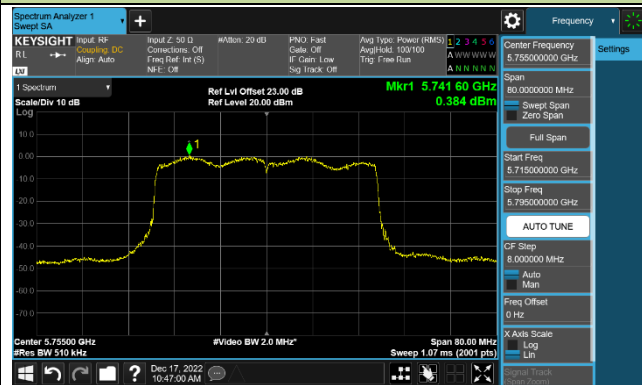

802.11ax-HE40 Power Spectral Density - Ant 1

Channel 38 (5190MHz)

Channel 46 (5230MHz)

Channel 151 (5755MHz)

Channel 159 (5795MHz)

802.11ax-HE80 Power Spectral Density - Ant 1

Channel 42 (5210MHz)

Channel 155 (5775MHz)

802.11a Power Spectral Density - Ant 2

Channel 36 (5180MHz)

Channel 44 (5220MHz)

Channel 48 (5240MHz)

Channel 149 (5745MHz)

Channel 157 (5785MHz)

Channel 165 (5825MHz)

802.11ac-VHT20 Power Spectral Density - Ant 2