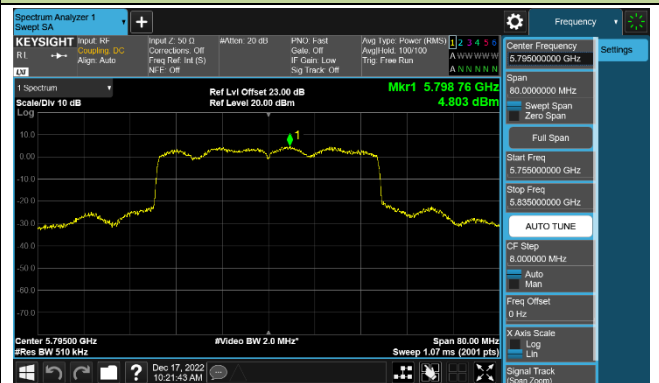

Channel 165 (5825MHz)

802.11ac-VHT20 Power Spectral Density - Ant 4

Channel 36 (5180MHz)

Channel 44 (5220MHz)

Channel 48 (5240MHz)

Channel 149 (5745MHz)

Channel 157 (5785MHz)

Channel 165 (5825MHz)

802.11ac-VHT40 Power Spectral Density - Ant 4

Channel 38 (5190MHz)

Channel 46 (5230MHz)

Channel 151 (5755MHz)

Channel 159 (5795MHz)

802.11ac-VHT80 Power Spectral Density - Ant 4

Channel 42 (5210MHz)

Channel 155 (5775MHz)