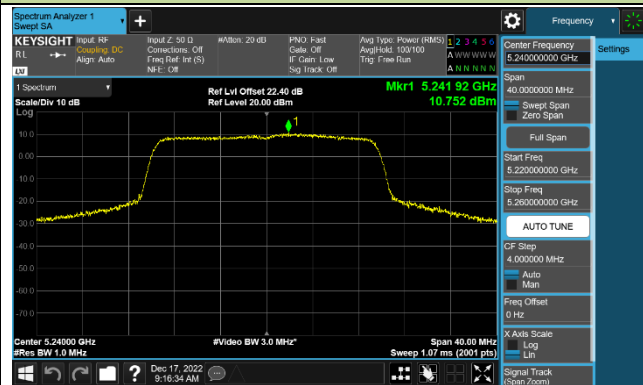

Channel 46 (5230MHz)

Channel 151 (5755MHz)

Channel 159 (5795MHz)

802.11ac-VHT80 Power Spectral Density - Ant 2

Channel 42 (5210MHz)

Channel 155 (5775MHz)

802.11ax-HE20 Power Spectral Density - Ant 2

Channel 36 (5180MHz)

Channel 44 (5220MHz)

Channel 48 (5240MHz)

Channel 149 (5745MHz)

Channel 157 (5785MHz)

Channel 165 (5825MHz)

802.11ax-HE40 Power Spectral Density - Ant 2

Channel 38 (5190MHz)

Channel 46 (5230MHz)