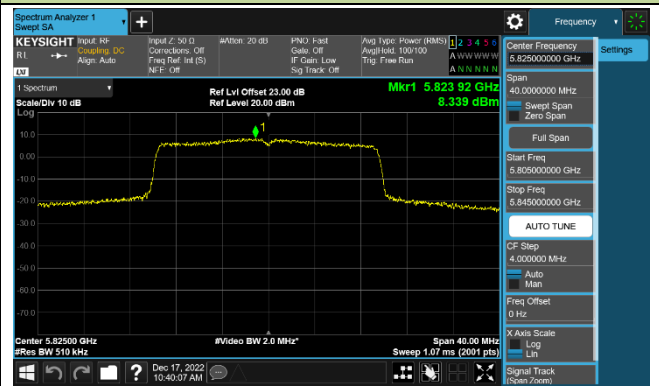

802.11ac-VHT80 Power Spectral Density - Ant 3

Channel 42 (5210MHz)

Channel 155 (5775MHz)

802.11ax-HE20 Power Spectral Density - Ant 3

Channel 36 (5180MHz)

Channel 44 (5220MHz)

Channel 48 (5240MHz)

Channel 149 (5745MHz)

Channel 157 (5785MHz)

Channel 165 (5825MHz)

802.11ax-HE40 Power Spectral Density - Ant 3

Channel 38 (5190MHz)

Channel 46 (5230MHz)

Channel 151 (5755MHz)

Channel 159 (5795MHz)

802.11ax-HE80 Power Spectral Density - Ant 3