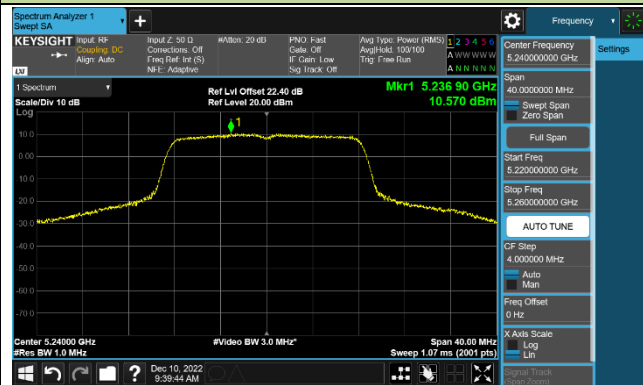

802.11a Power Spectral Density - Ant 2

Channel 36 (5180MHz)

Channel 44 (5220MHz)

Channel 48 (5240MHz)

Channel 149 (5745MHz)

Channel 157 (5785MHz)

Channel 165 (5825MHz)

802.11ac-VHT20 Power Spectral Density - Ant 2

Channel 36 (5180MHz)

Channel 44 (5220MHz)

Channel 48 (5240MHz)

Channel 149 (5745MHz)

Channel 157 (5785MHz)

Channel 165 (5825MHz)

802.11ac-VHT40 Power Spectral Density - Ant 2

Channel 38 (5190MHz)