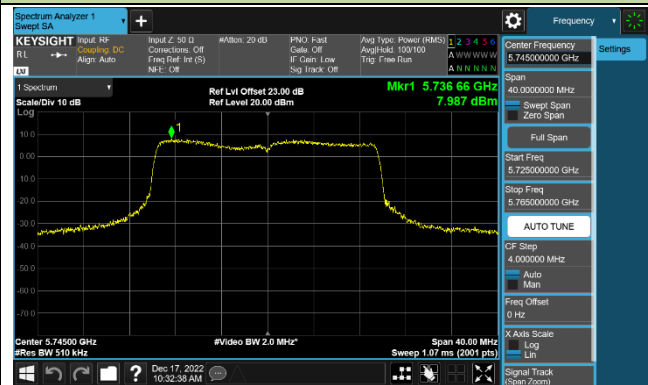

Channel 46 (5230MHz)

Channel 151 (5755MHz)

Channel 159 (5795MHz)

802.11ac-VHT80 Power Spectral Density - Ant 2

Channel 42 (5210MHz)

Channel 155 (5775MHz)

802.11ax-HE20 Power Spectral Density - Ant 2

Channel 36 (5180MHz)

Channel 44 (5220MHz)

Channel 48 (5240MHz)

Channel 149 (5745MHz)

Channel 157 (5785MHz)

Channel 165 (5825MHz)

802.11ax-HE40 Power Spectral Density - Ant 2

Channel 38 (5190MHz)

Channel 46 (5230MHz)