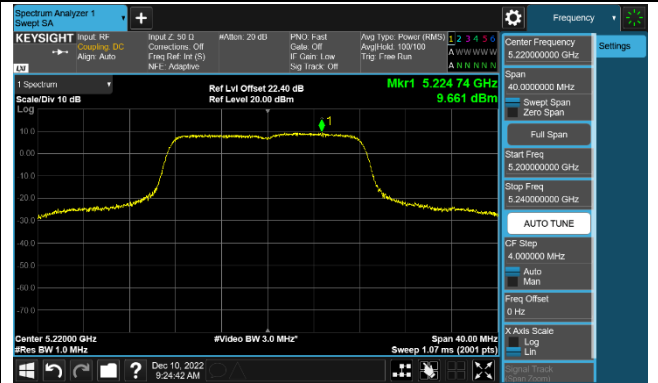

Channel 151 (5755MHz)

Channel 159 (5795MHz)

802.11ax-HE80 Power Spectral Density - Ant 2

Channel 42 (5210MHz)

Channel 155 (5775MHz)

802.11a Power Spectral Density - Ant 3

Channel 36 (5180MHz)

Channel 44 (5220MHz)

Channel 48 (5240MHz)

Channel 149 (5745MHz)

Channel 157 (5785MHz)

Channel 165 (5825MHz)

802.11ac-VHT20 Power Spectral Density - Ant 3

Channel 36 (5180MHz)

Channel 44 (5220MHz)

Channel 48 (5240MHz)