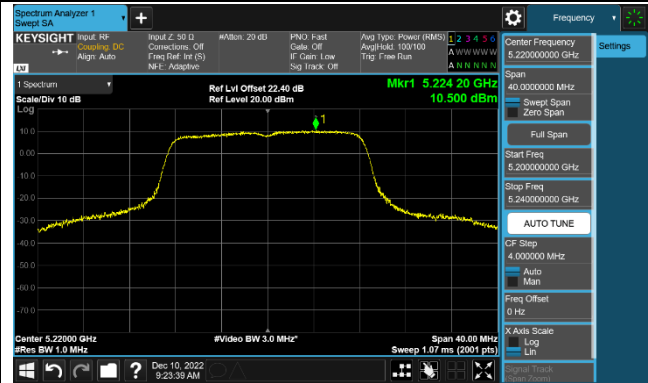

802.11ax-HE40 Power Spectral Density - Ant 1

Channel 38 (5190MHz)

Channel 46 (5230MHz)

Channel 151 (5755MHz)

Channel 159 (5795MHz)

802.11ax-HE80 Power Spectral Density - Ant 1

Channel 42 (5210MHz)

Channel 155 (5775MHz)

802.11a Power Spectral Density - Ant 2

Channel 36 (5180MHz)

Channel 44 (5220MHz)

Channel 48 (5240MHz)

Channel 149 (5745MHz)

Channel 157 (5785MHz)

Channel 165 (5825MHz)

802.11ac-VHT20 Power Spectral Density - Ant 2