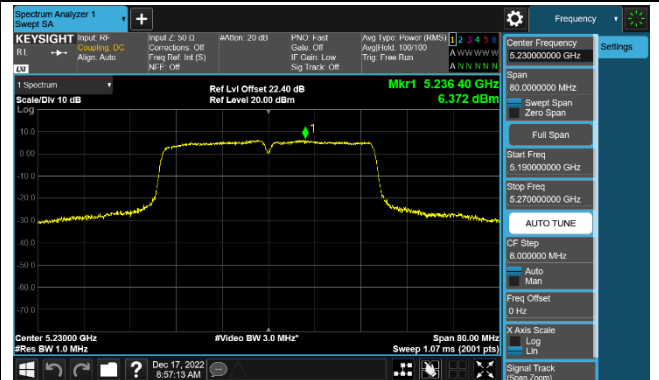

Channel 42 (5210MHz)

Channel 155 (5775MHz)

802.11a Power Spectral Density - Ant 4

Channel 36 (5180MHz)

Channel 44 (5220MHz)

Channel 48 (5240MHz)

Channel 149 (5745MHz)

Channel 157 (5785MHz)

Channel 165 (5825MHz)

802.11ac-VHT20 Power Spectral Density - Ant 4

Channel 36 (5180MHz)

Channel 44 (5220MHz)

Channel 48 (5240MHz)

Channel 149 (5745MHz)

Channel 157 (5785MHz)

Channel 165 (5825MHz)

802.11ac-VHT40 Power Spectral Density - Ant 4

Channel 38 (5190MHz)

Channel 46 (5230MHz)

Channel 151 (5755MHz)

Channel 159 (5795MHz)

802.11ac-VHT80 Power Spectral Density - Ant 4

Channel 42 (5210MHz)

Channel 155 (5775MHz)