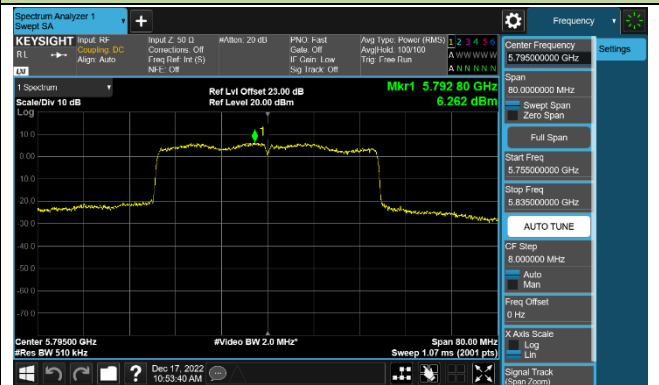

802.11ax-HE40 Power Spectral Density - Ant 1

Channel 38 (5190MHz)

Channel 46 (5230MHz)

Channel 151 (5755MHz)

Channel 159 (5795MHz)

802.11ax-HE80 Power Spectral Density - Ant 1

Channel 42 (5210MHz)

Channel 155 (5775MHz)

802.11a Power Spectral Density - Ant 2

Channel 36 (5180MHz)

Channel 44 (5220MHz)

Channel 48 (5240MHz)

Channel 149 (5745MHz)

Channel 157 (5785MHz)

Channel 165 (5825MHz)

802.11ac-VHT20 Power Spectral Density - Ant 2