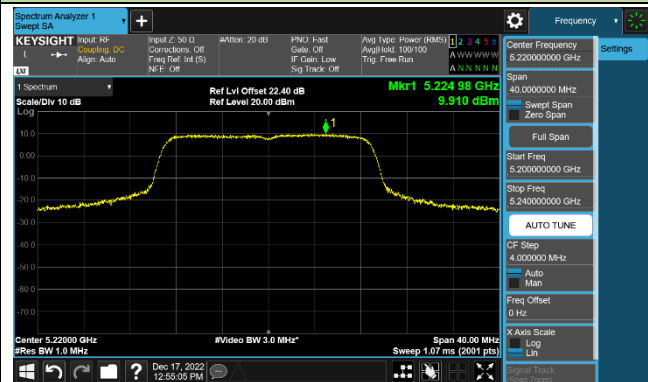

Channel 42 (5210MHz)

Channel 155 (5775MHz)

802.11a Power Spectral Density - Ant 4

Channel 36 (5180MHz)

Channel 44 (5220MHz)

Channel 48 (5240MHz)

Channel 149 (5745MHz)

Channel 157 (5785MHz)

Channel 165 (5825MHz)

802.11ac-VHT20 Power Spectral Density - Ant 4

Channel 36 (5180MHz)

Channel 44 (5220MHz)

Channel 48 (5240MHz)

Channel 149 (5745MHz)

Channel 157 (5785MHz)

Channel 165 (5825MHz)

802.11ac-VHT40 Power Spectral Density - Ant 4

Channel 38 (5190MHz)

Channel 46 (5230MHz)

Channel 151 (5755MHz)

Channel 159 (5795MHz)

802.11ac-VHT80 Power Spectral Density - Ant 4

Channel 42 (5210MHz)

Channel 155 (5775MHz)