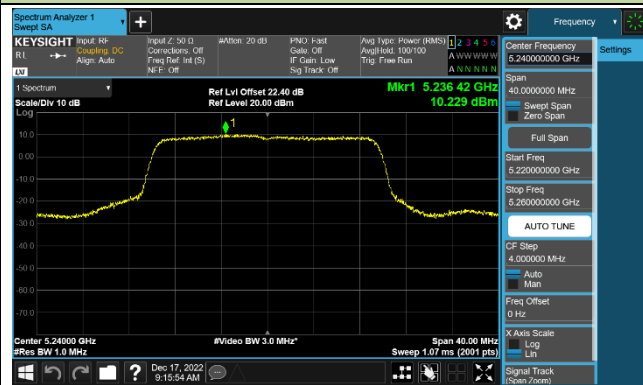

802.11ac-VHT80 Power Spectral Density - Ant 3

Channel 42 (5210MHz)

Channel 155 (5775MHz)

802.11ax-HE20 Power Spectral Density - Ant 3

Channel 36 (5180MHz)

Channel 44 (5220MHz)

Channel 48 (5240MHz)

Channel 149 (5745MHz)

Channel 157 (5785MHz)

Channel 165 (5825MHz)

802.11ax-HE40 Power Spectral Density - Ant 3

Channel 38 (5190MHz)

Channel 46 (5230MHz)

Channel 151 (5755MHz)

Channel 159 (5795MHz)

802.11ax-HE80 Power Spectral Density - Ant 3