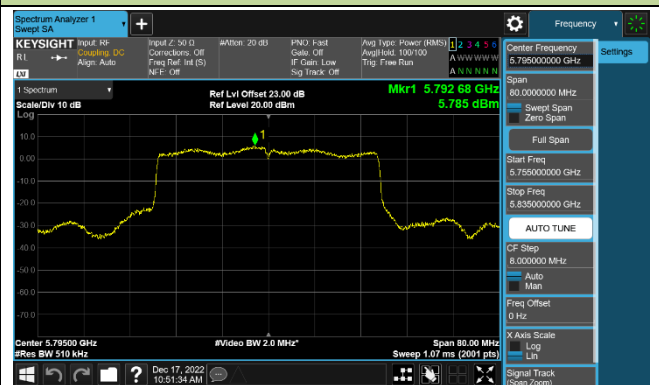

802.11ac-VHT80 Power Spectral Density - Ant 3

Channel 42 (5210MHz)

Channel 155 (5775MHz)

802.11ax-HE20 Power Spectral Density - Ant 3

Channel 36 (5180MHz)

Channel 44 (5220MHz)

Channel 48 (5240MHz)

Channel 149 (5745MHz)

Channel 157 (5785MHz)

Channel 165 (5825MHz)

802.11ax-HE40 Power Spectral Density - Ant 3

Channel 38 (5190MHz)

Channel 46 (5230MHz)

Channel 151 (5755MHz)

Channel 159 (5795MHz)

802.11ax-HE80 Power Spectral Density - Ant 3

Channel 42 (5210MHz)

Channel 155 (5775MHz)

802.11a Power Spectral Density - Ant 4

Channel 36 (5180MHz)

Channel 44 (5220MHz)

Channel 48 (5240MHz)

Channel 149 (5745MHz)

Channel 157 (5785MHz)