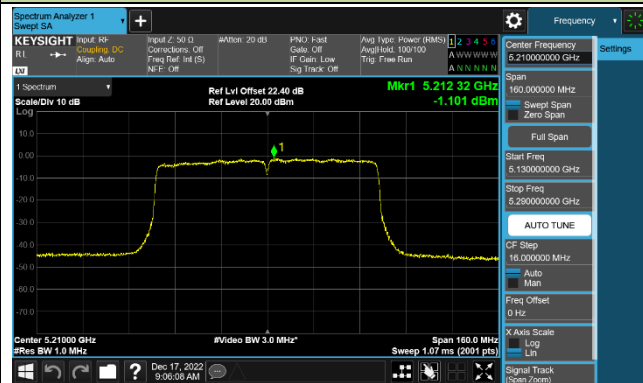

Channel 165 (5825MHz)

802.11ac-VHT20 Power Spectral Density - Ant 4

Channel 36 (5180MHz)

Channel 44 (5220MHz)

Channel 48 (5240MHz)

Channel 149 (5745MHz)

Channel 157 (5785MHz)

Channel 165 (5825MHz)

802.11ac-VHT40 Power Spectral Density - Ant 4

Channel 38 (5190MHz)

Channel 46 (5230MHz)

Channel 151 (5755MHz)

Channel 159 (5795MHz)

802.11ac-VHT80 Power Spectral Density - Ant 4

Channel 42 (5210MHz)

Channel 155 (5775MHz)