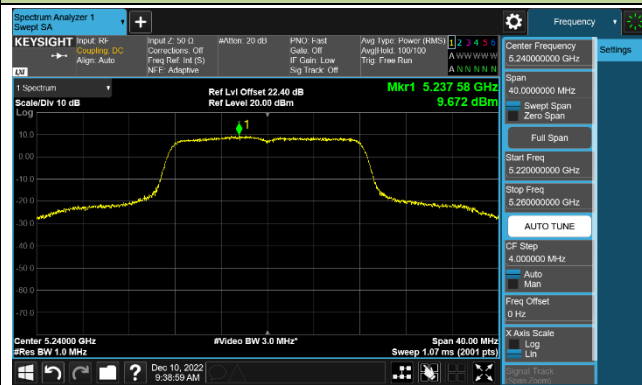

Channel 151 (5755MHz)

Channel 159 (5795MHz)

802.11ax-HE80 Power Spectral Density - Ant 2

Channel 42 (5210MHz)

Channel 155 (5775MHz)

802.11a Power Spectral Density - Ant 3

Channel 36 (5180MHz)

Channel 44 (5220MHz)

Channel 48 (5240MHz)

Channel 149 (5745MHz)

Channel 157 (5785MHz)

Channel 165 (5825MHz)

802.11ac-VHT20 Power Spectral Density - Ant 3

Channel 36 (5180MHz)

Channel 44 (5220MHz)

Channel 48 (5240MHz)