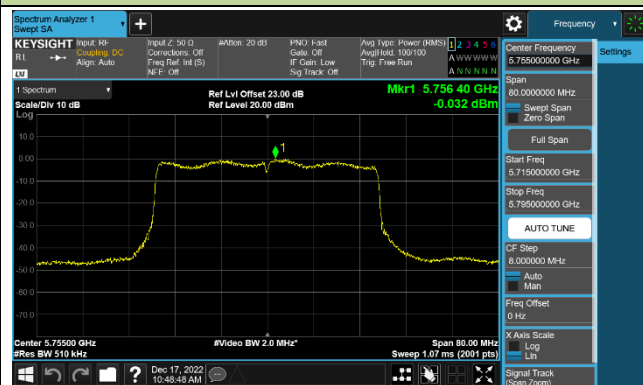

802.11ac-VHT80 Power Spectral Density - Ant 3

Channel 42 (5210MHz)

Channel 155 (5775MHz)

802.11ax-HE20 Power Spectral Density - Ant 3

Channel 36 (5180MHz)

Channel 44 (5220MHz)

Channel 48 (5240MHz)

Channel 149 (5745MHz)

Channel 157 (5785MHz)

Channel 165 (5825MHz)

802.11ax-HE40 Power Spectral Density - Ant 3

Channel 38 (5190MHz)

Channel 46 (5230MHz)

Channel 151 (5755MHz)

Channel 159 (5795MHz)

802.11ax-HE80 Power Spectral Density - Ant 3

Channel 42 (5210MHz)

Channel 155 (5775MHz)

802.11a Power Spectral Density - Ant 4

Channel 36 (5180MHz)

Channel 44 (5220MHz)

Channel 48 (5240MHz)

Channel 149 (5745MHz)

Channel 157 (5785MHz)