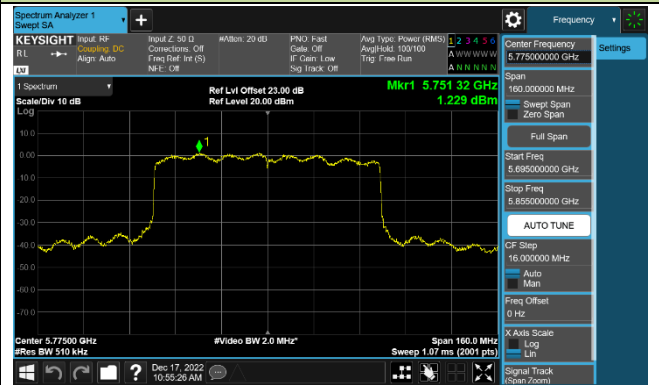

802.11ax-HE40 Power Spectral Density - Ant 1

Channel 38 (5190MHz)

Channel 46 (5230MHz)

Channel 151 (5755MHz)

Channel 159 (5795MHz)

802.11ax-HE80 Power Spectral Density - Ant 1

Channel 42 (5210MHz)

Channel 155 (5775MHz)

802.11a Power Spectral Density - Ant 2

Channel 36 (5180MHz)

Channel 44 (5220MHz)

Channel 48 (5240MHz)

Channel 149 (5745MHz)

Channel 157 (5785MHz)

Channel 165 (5825MHz)

802.11ac-VHT20 Power Spectral Density - Ant 2