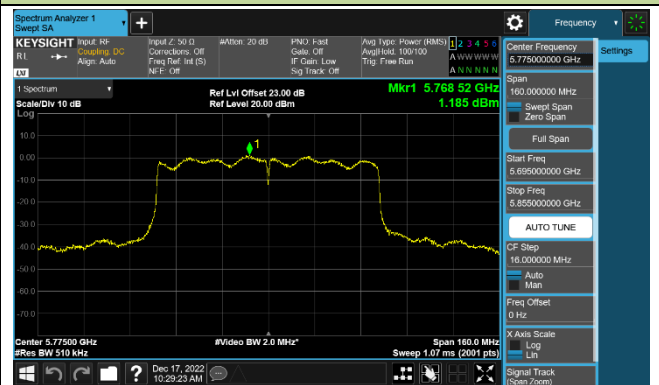

Channel 48 (5240MHz)

Channel 149 (5745MHz)

Channel 157 (5785MHz)

Channel 165 (5825MHz)

802.11ac-VHT20 Power Spectral Density - Ant 3

Channel 36 (5180MHz)

Channel 44 (5220MHz)

Channel 48 (5240MHz)

Channel 149 (5745MHz)

Channel 157 (5785MHz)

Channel 165 (5825MHz)

802.11ac-VHT40 Power Spectral Density - Ant 3

Channel 38 (5190MHz)

Channel 46 (5230MHz)

Channel 151 (5755MHz)

Channel 159 (5795MHz)

802.11ac-VHT80 Power Spectral Density - Ant 3

Channel 42 (5210MHz)

Channel 155 (5775MHz)

802.11ax-HE20 Power Spectral Density - Ant 3

Channel 36 (5180MHz)

Channel 44 (5220MHz)

Channel 48 (5240MHz)

Channel 149 (5745MHz)