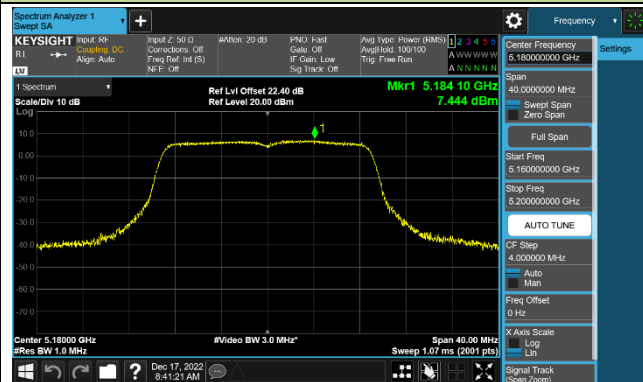

Channel 42 (5210MHz)

Channel 155 (5775MHz)

802.11a Power Spectral Density - Ant 4

Channel 36 (5180MHz)

Channel 44 (5220MHz)

Channel 48 (5240MHz)

Channel 149 (5745MHz)

Channel 157 (5785MHz)

Channel 165 (5825MHz)

802.11ac-VHT20 Power Spectral Density - Ant 4

Channel 36 (5180MHz)

Channel 44 (5220MHz)

Channel 48 (5240MHz)

Channel 149 (5745MHz)

Channel 157 (5785MHz)

Channel 165 (5825MHz)