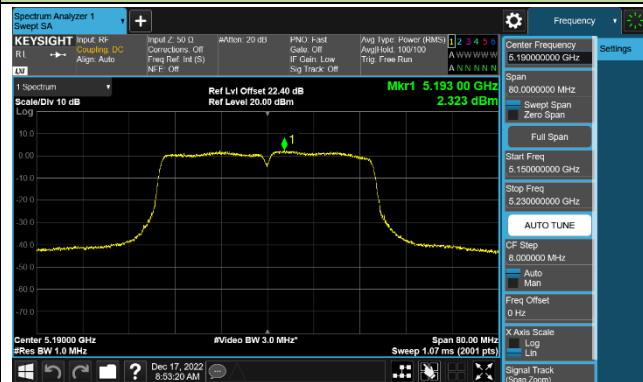

Channel 149 (5745MHz)

Channel 157 (5785MHz)

Channel 165 (5825MHz)

802.11ac-VHT40 Power Spectral Density - Ant 3

Channel 38 (5190MHz)

Channel 46 (5230MHz)

Channel 151 (5755MHz)

Channel 159 (5795MHz)

802.11ac-VHT80 Power Spectral Density - Ant 3

Channel 42 (5210MHz)

Channel 155 (5775MHz)

802.11ax-HE20 Power Spectral Density - Ant 3

Channel 36 (5180MHz)

Channel 44 (5220MHz)

Channel 48 (5240MHz)

Channel 149 (5745MHz)