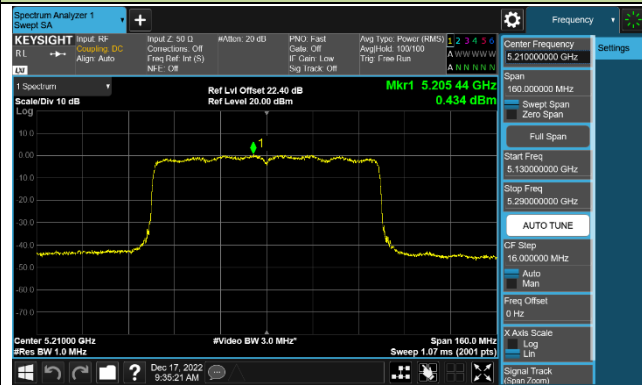

802.11ax-HE40 Power Spectral Density - Ant 1

Channel 38 (5190MHz)

Channel 46 (5230MHz)

Channel 151 (5755MHz)

Channel 159 (5795MHz)

802.11ax-HE80 Power Spectral Density - Ant 1

Channel 42 (5210MHz)

Channel 155 (5775MHz)

802.11a Power Spectral Density - Ant 2

Channel 36 (5180MHz)

Channel 44 (5220MHz)

Channel 48 (5240MHz)

Channel 149 (5745MHz)

Channel 157 (5785MHz)

Channel 165 (5825MHz)

802.11ac-VHT20 Power Spectral Density - Ant 2