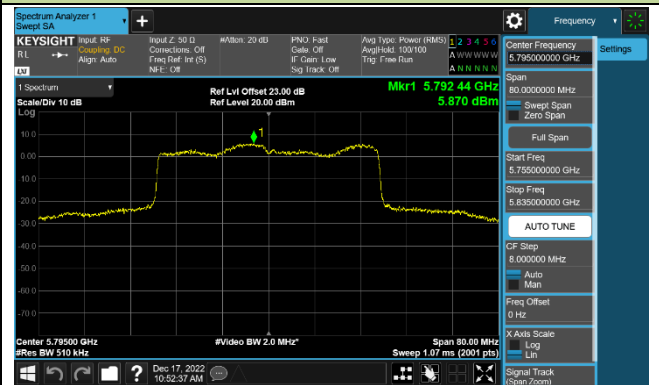

Channel 44 (5220MHz)

Channel 48 (5240MHz)

Channel 149 (5745MHz)

Channel 157 (5785MHz)

Channel 165 (5825MHz)

802.11ax-HE40 Power Spectral Density - Ant 2

Channel 38 (5190MHz)

Channel 46 (5230MHz)

Channel 151 (5755MHz)

Channel 159 (5795MHz)

802.11ax-HE80 Power Spectral Density - Ant 2

Channel 42 (5210MHz)

Channel 155 (5775MHz)

802.11a Power Spectral Density - Ant 3

Channel 36 (5180MHz)

Channel 44 (5220MHz)