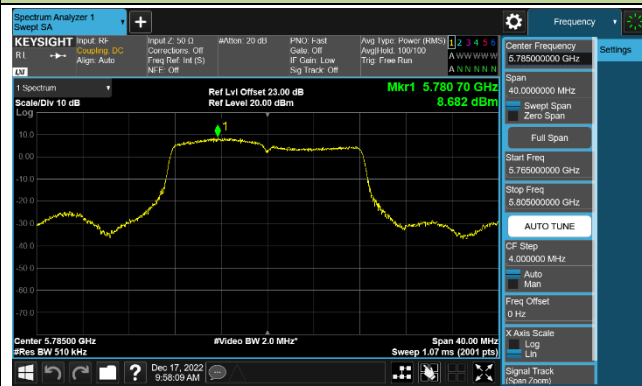

Channel 151 (5755MHz)

Channel 159 (5795MHz)

802.11ax-HE80 Power Spectral Density - Ant 2

Channel 42 (5210MHz)

Channel 155 (5775MHz)

802.11a Power Spectral Density - Ant 3

Channel 36 (5180MHz)

Channel 44 (5220MHz)

Channel 48 (5240MHz)

Channel 149 (5745MHz)

Channel 157 (5785MHz)

Channel 165 (5825MHz)

802.11ac-VHT20 Power Spectral Density - Ant 3

Channel 36 (5180MHz)

Channel 44 (5220MHz)

Channel 48 (5240MHz)