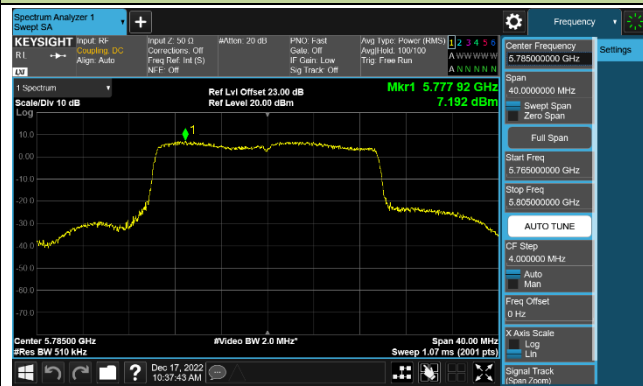

802.11ac-VHT80 Power Spectral Density - Ant 3

Channel 42 (5210MHz)

Channel 155 (5775MHz)

802.11ax-HE20 Power Spectral Density - Ant 3

Channel 36 (5180MHz)

Channel 44 (5220MHz)

Channel 48 (5240MHz)

Channel 149 (5745MHz)

Channel 157 (5785MHz)

Channel 165 (5825MHz)

802.11ax-HE40 Power Spectral Density - Ant 3

Channel 38 (5190MHz)

Channel 46 (5230MHz)

Channel 151 (5755MHz)

Channel 159 (5795MHz)

802.11ax-HE80 Power Spectral Density - Ant 3