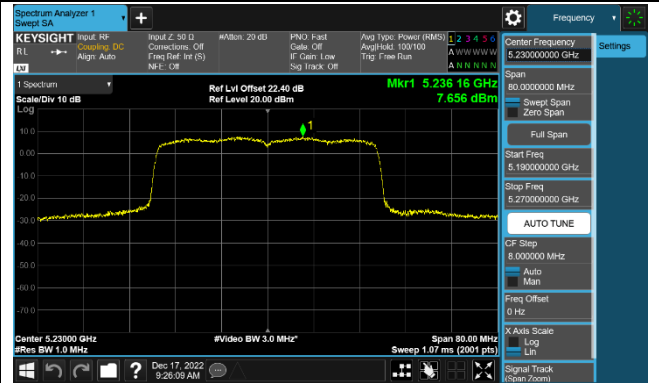

802.11ax-HE40 Power Spectral Density - Ant 1

Channel 38 (5190MHz)

Channel 46 (5230MHz)

Channel 151 (5755MHz)

Channel 159 (5795MHz)

802.11ax-HE80 Power Spectral Density - Ant 1

Channel 42 (5210MHz)

Channel 155 (5775MHz)

802.11a Power Spectral Density - Ant 2

Channel 36 (5180MHz)

Channel 44 (5220MHz)

Channel 48 (5240MHz)

Channel 149 (5745MHz)

Channel 157 (5785MHz)

Channel 165 (5825MHz)

802.11ac-VHT20 Power Spectral Density - Ant 2