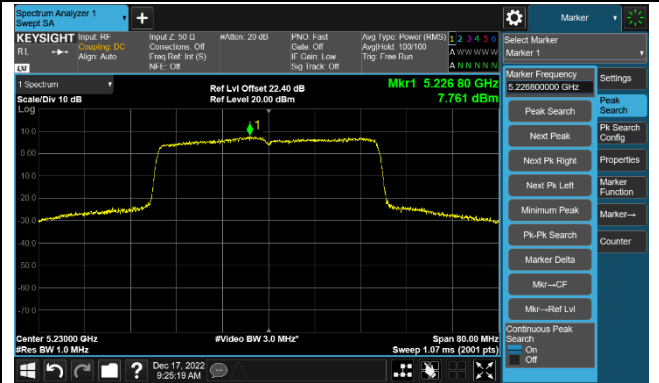

Channel 44 (5220MHz)

Channel 48 (5240MHz)

Channel 149 (5745MHz)

Channel 157 (5785MHz)

Channel 165 (5825MHz)

802.11ax-HE40 Power Spectral Density - Ant 2

Channel 38 (5190MHz)

Channel 46 (5230MHz)

Channel 151 (5755MHz)

Channel 159 (5795MHz)

802.11ax-HE80 Power Spectral Density - Ant 2

Channel 42 (5210MHz)

Channel 155 (5775MHz)

802.11a Power Spectral Density - Ant 3

Channel 36 (5180MHz)

Channel 44 (5220MHz)