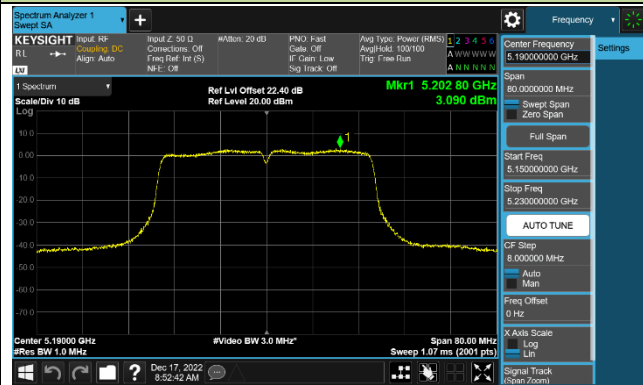

Channel 36 (5180MHz)

Channel 44 (5220MHz)

Channel 48 (5240MHz)

Channel 149 (5745MHz)

Channel 157 (5785MHz)

Channel 165 (5825MHz)

802.11ac-VHT40 Power Spectral Density - Ant 2

Channel 38 (5190MHz)

Channel 46 (5230MHz)

Channel 151 (5755MHz)

Channel 159 (5795MHz)

802.11ac-VHT80 Power Spectral Density - Ant 2

Channel 42 (5210MHz)

Channel 155 (5775MHz)

802.11ax-HE20 Power Spectral Density - Ant 2

Channel 36 (5180MHz)