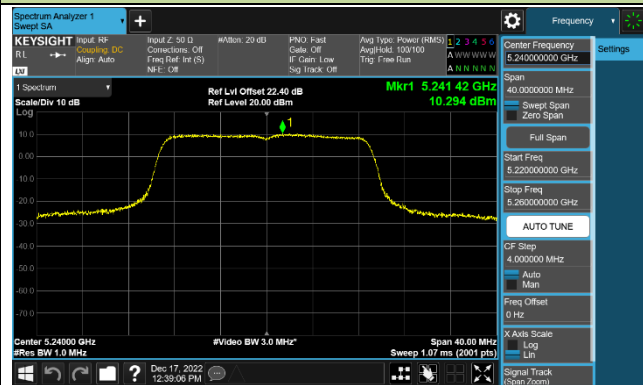

802.11a Power Spectral Density - Ant 2

Channel 36 (5180MHz)

Channel 44 (5220MHz)

Channel 48 (5240MHz)

Channel 149 (5745MHz)

Channel 157 (5785MHz)

Channel 165 (5825MHz)

802.11ac-VHT20 Power Spectral Density - Ant 2

Channel 36 (5180MHz)

Channel 44 (5220MHz)

Channel 48 (5240MHz)

Channel 149 (5745MHz)

Channel 157 (5785MHz)

Channel 165 (5825MHz)

802.11ac-VHT40 Power Spectral Density - Ant 2

Channel 38 (5190MHz)