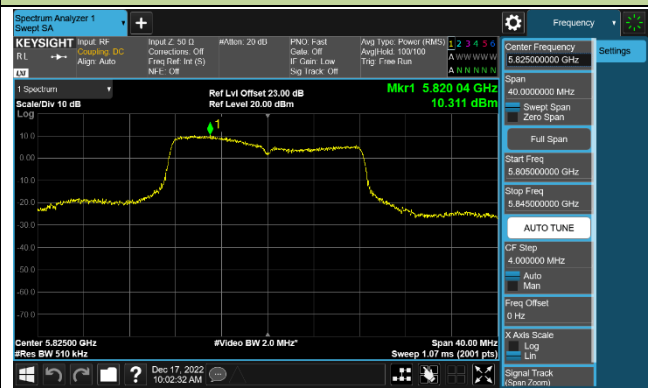

802.11a Power Spectral Density - Ant 2

Channel 36 (5180MHz)

Channel 44 (5220MHz)

Channel 48 (5240MHz)

Channel 149 (5745MHz)

Channel 157 (5785MHz)

Channel 165 (5825MHz)

802.11ac-VHT20 Power Spectral Density - Ant 2

Channel 36 (5180MHz)

Channel 44 (5220MHz)

Channel 48 (5240MHz)

Channel 149 (5745MHz)

Channel 157 (5785MHz)

Channel 165 (5825MHz)

802.11ac-VHT40 Power Spectral Density - Ant 2

Channel 38 (5190MHz)