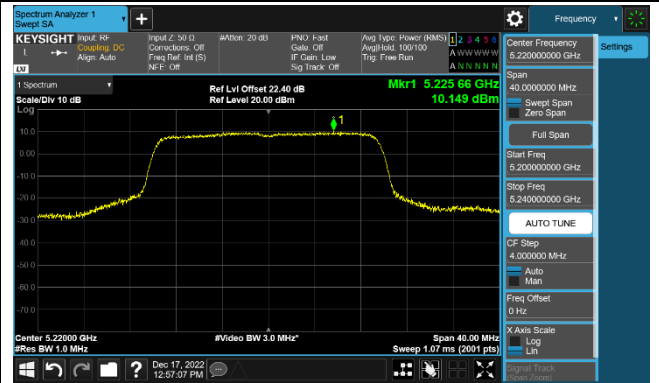

802.11ac-VHT80 Power Spectral Density - Ant 3

Channel 42 (5210MHz)

Channel 155 (5775MHz)

802.11ax-HE20 Power Spectral Density - Ant 3

Channel 36 (5180MHz)

Channel 44 (5220MHz)

Channel 48 (5240MHz)

Channel 149 (5745MHz)

Channel 157 (5785MHz)

Channel 165 (5825MHz)

802.11ax-HE40 Power Spectral Density - Ant 3

Channel 38 (5190MHz)

Channel 46 (5230MHz)

Channel 151 (5755MHz)

Channel 159 (5795MHz)

802.11ax-HE80 Power Spectral Density - Ant 3