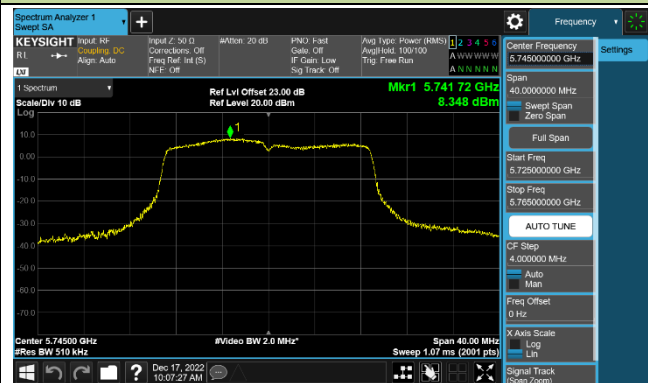

Channel 48 (5240MHz)

Channel 149 (5745MHz)

Channel 157 (5785MHz)

Channel 165 (5825MHz)

802.11ac-VHT20 Power Spectral Density - Ant 3

Channel 36 (5180MHz)

Channel 44 (5220MHz)

Channel 48 (5240MHz)

Channel 149 (5745MHz)

Channel 157 (5785MHz)

Channel 165 (5825MHz)

802.11ac-VHT40 Power Spectral Density - Ant 3

Channel 38 (5190MHz)

Channel 46 (5230MHz)

Channel 151 (5755MHz)

Channel 159 (5795MHz)