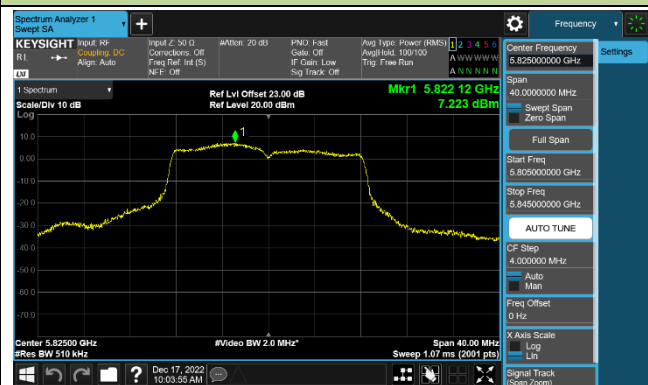

Channel 42 (5210MHz)

Channel 155 (5775MHz)

802.11a Power Spectral Density - Ant 4

Channel 36 (5180MHz)

Channel 44 (5220MHz)

Channel 48 (5240MHz)

Channel 149 (5745MHz)

Channel 157 (5785MHz)

Channel 165 (5825MHz)

802.11ac-VHT20 Power Spectral Density - Ant 4

Channel 36 (5180MHz)

Channel 44 (5220MHz)

Channel 48 (5240MHz)

Channel 149 (5745MHz)

Channel 157 (5785MHz)

Channel 165 (5825MHz)