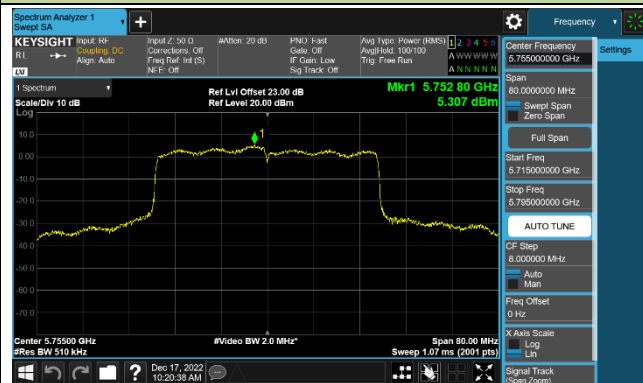

Channel 165 (5825MHz)

802.11ac-VHT20 Power Spectral Density - Ant 4

Channel 36 (5180MHz)

Channel 44 (5220MHz)

Channel 48 (5240MHz)

Channel 149 (5745MHz)

Channel 157 (5785MHz)

Channel 165 (5825MHz)

802.11ac-VHT40 Power Spectral Density - Ant 4

Channel 38 (5190MHz)

Channel 46 (5230MHz)

Channel 151 (5755MHz)

Channel 159 (5795MHz)

802.11ac-VHT80 Power Spectral Density - Ant 4

Channel 42 (5210MHz)

Channel 155 (5775MHz)