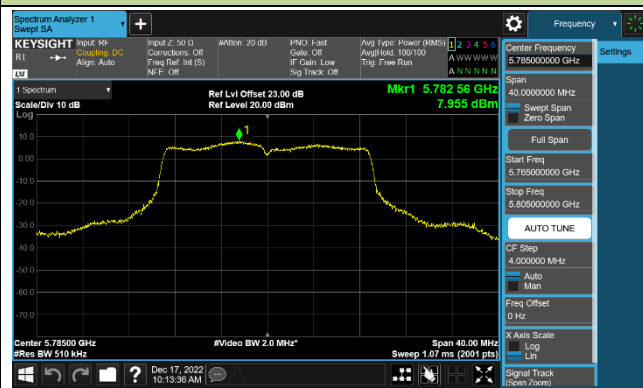

Channel 42 (5210MHz)

Channel 155 (5775MHz)

802.11a Power Spectral Density - Ant 4

Channel 36 (5180MHz)

Channel 44 (5220MHz)

Channel 48 (5240MHz)

Channel 149 (5745MHz)

Channel 157 (5785MHz)

Channel 165 (5825MHz)

802.11ac-VHT20 Power Spectral Density - Ant 4

Channel 36 (5180MHz)

Channel 44 (5220MHz)

Channel 48 (5240MHz)

Channel 149 (5745MHz)

Channel 157 (5785MHz)

Channel 165 (5825MHz)

802.11ac-VHT40 Power Spectral Density - Ant 4

Channel 38 (5190MHz)

Channel 46 (5230MHz)

Channel 151 (5755MHz)

Channel 159 (5795MHz)

802.11ac-VHT80 Power Spectral Density - Ant 4

Channel 42 (5210MHz)

Channel 155 (5775MHz)