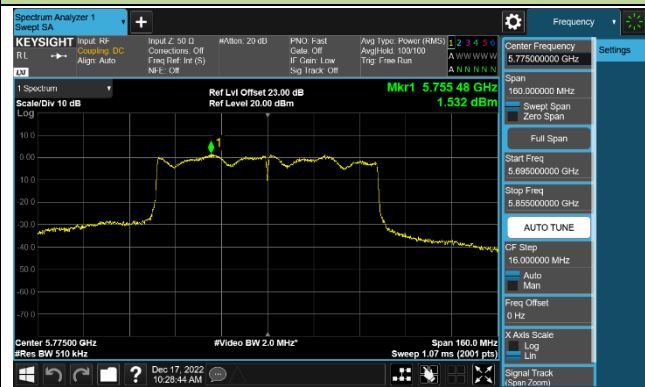

Channel 46 (5230MHz)

Channel 151 (5755MHz)

Channel 159 (5795MHz)

802.11ac-VHT80 Power Spectral Density - Ant 2

Channel 42 (5210MHz)

Channel 155 (5775MHz)

802.11ax-HE20 Power Spectral Density - Ant 2

Channel 36 (5180MHz)

Channel 44 (5220MHz)

Channel 48 (5240MHz)

Channel 149 (5745MHz)

Channel 157 (5785MHz)

Channel 165 (5825MHz)

802.11ax-HE40 Power Spectral Density - Ant 2

Channel 38 (5190MHz)

Channel 46 (5230MHz)