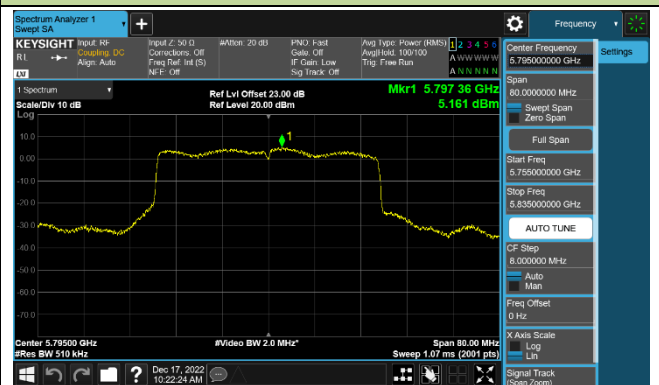

Channel 149 (5745MHz)

Channel 157 (5785MHz)

Channel 165 (5825MHz)

802.11ac-VHT40 Power Spectral Density - Ant 3

Channel 38 (5190MHz)

Channel 46 (5230MHz)

Channel 151 (5755MHz)

Channel 159 (5795MHz)

802.11ac-VHT80 Power Spectral Density - Ant 3

Channel 42 (5210MHz)

Channel 155 (5775MHz)

802.11ax-HE20 Power Spectral Density - Ant 3

Channel 36 (5180MHz)

Channel 44 (5220MHz)

Channel 48 (5240MHz)

Channel 149 (5745MHz)