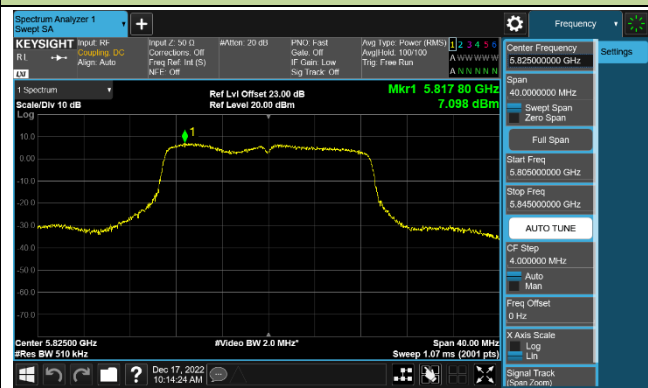

Channel 42 (5210MHz)

Channel 155 (5775MHz)

802.11a Power Spectral Density - Ant 4

Channel 36 (5180MHz)

Channel 44 (5220MHz)

Channel 48 (5240MHz)

Channel 149 (5745MHz)

Channel 157 (5785MHz)

Channel 165 (5825MHz)

802.11ac-VHT20 Power Spectral Density - Ant 4

Channel 36 (5180MHz)

Channel 44 (5220MHz)

Channel 48 (5240MHz)

Channel 149 (5745MHz)

Channel 157 (5785MHz)

Channel 165 (5825MHz)

802.11ac-VHT40 Power Spectral Density - Ant 4

Channel 38 (5190MHz)

Channel 46 (5230MHz)

Channel 151 (5755MHz)

Channel 159 (5795MHz)

802.11ac-VHT80 Power Spectral Density - Ant 4

Channel 42 (5210MHz)

Channel 155 (5775MHz)