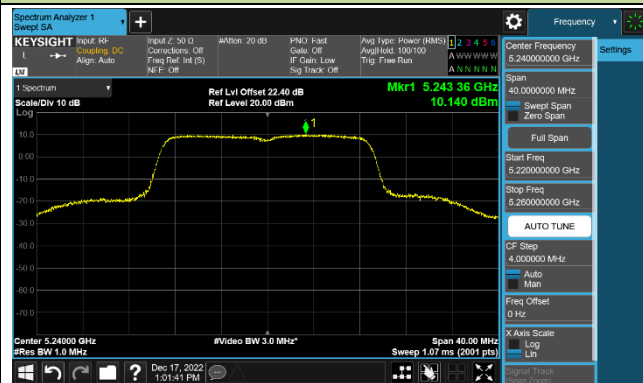

Channel 48 (5240MHz)

Channel 149 (5745MHz)

Channel 157 (5785MHz)

Channel 165 (5825MHz)

802.11ac-VHT20 Power Spectral Density - Ant 3

Channel 36 (5180MHz)

Channel 44 (5220MHz)

Channel 48 (5240MHz)

Channel 149 (5745MHz)

Channel 157 (5785MHz)

Channel 165 (5825MHz)

802.11ac-VHT40 Power Spectral Density - Ant 3

Channel 38 (5190MHz)

Channel 46 (5230MHz)

Channel 151 (5755MHz)

Channel 159 (5795MHz)