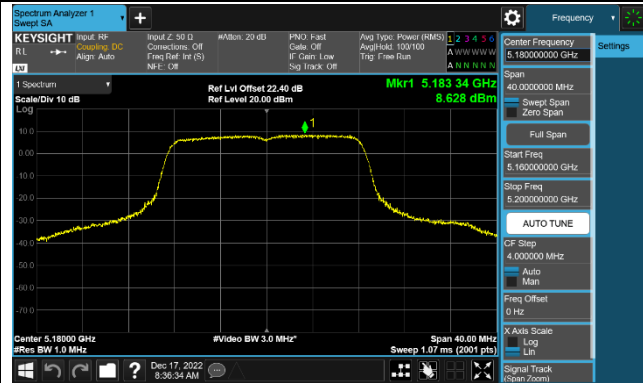

802.11ax-HE40 Power Spectral Density - Ant 1

Channel 38 (5190MHz)

Channel 46 (5230MHz)

Channel 151 (5755MHz)

Channel 159 (5795MHz)

802.11ax-HE80 Power Spectral Density - Ant 1

Channel 42 (5210MHz)

Channel 155 (5775MHz)

802.11a Power Spectral Density - Ant 2

Channel 36 (5180MHz)

Channel 44 (5220MHz)

Channel 48 (5240MHz)

Channel 149 (5745MHz)

Channel 157 (5785MHz)

Channel 165 (5825MHz)

802.11ac-VHT20 Power Spectral Density - Ant 2