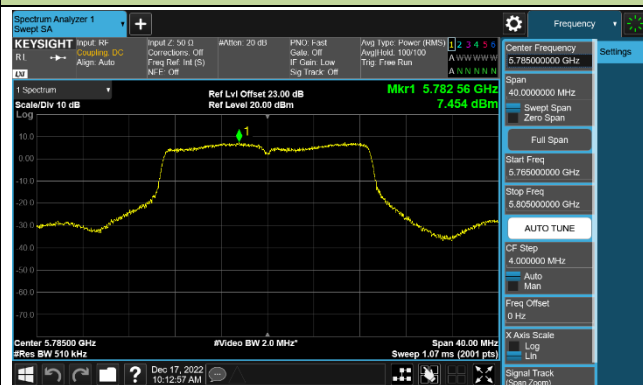

Channel 48 (5240MHz)

Channel 149 (5745MHz)

Channel 157 (5785MHz)

Channel 165 (5825MHz)

802.11ac-VHT20 Power Spectral Density - Ant 3

Channel 36 (5180MHz)

Channel 44 (5220MHz)

Channel 48 (5240MHz)

Channel 149 (5745MHz)

Channel 157 (5785MHz)

Channel 165 (5825MHz)

802.11ac-VHT40 Power Spectral Density - Ant 3

Channel 38 (5190MHz)

Channel 46 (5230MHz)

Channel 151 (5755MHz)

Channel 159 (5795MHz)