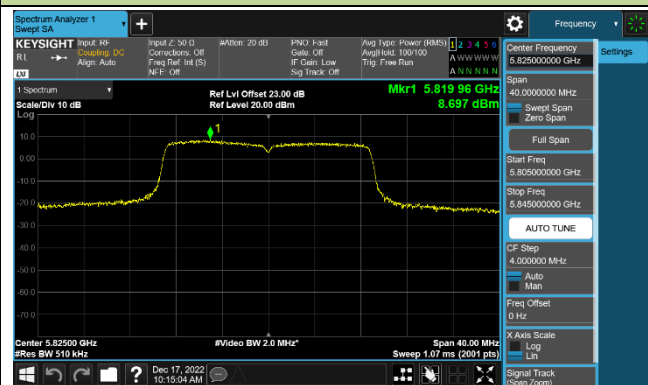

Channel 48 (5240MHz)

Channel 149 (5745MHz)

Channel 157 (5785MHz)

Channel 165 (5825MHz)

802.11ac-VHT20 Power Spectral Density - Ant 3

Channel 36 (5180MHz)

Channel 44 (5220MHz)

Channel 48 (5240MHz)

Channel 149 (5745MHz)

Channel 157 (5785MHz)

Channel 165 (5825MHz)

802.11ac-VHT40 Power Spectral Density - Ant 3

Channel 38 (5190MHz)

Channel 46 (5230MHz)

Channel 151 (5755MHz)

Channel 159 (5795MHz)