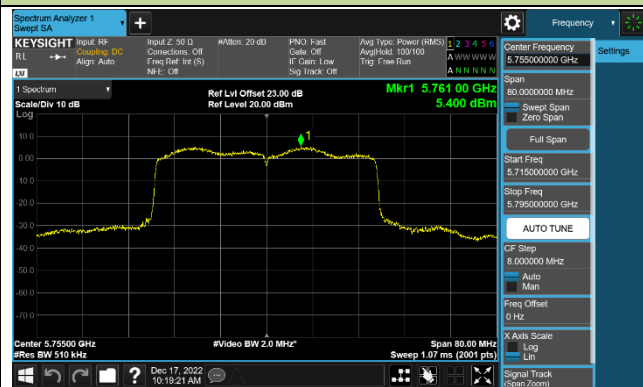

Channel 36 (5180MHz)

Channel 44 (5220MHz)

Channel 48 (5240MHz)

Channel 149 (5745MHz)

Channel 157 (5785MHz)

Channel 165 (5825MHz)

802.11ac-VHT40 Power Spectral Density - Ant 2

Channel 38 (5190MHz)

Channel 46 (5230MHz)

Channel 151 (5755MHz)

Channel 159 (5795MHz)

802.11ac-VHT80 Power Spectral Density - Ant 2

Channel 42 (5210MHz)

Channel 155 (5775MHz)

802.11ax-HE20 Power Spectral Density - Ant 2

Channel 36 (5180MHz)