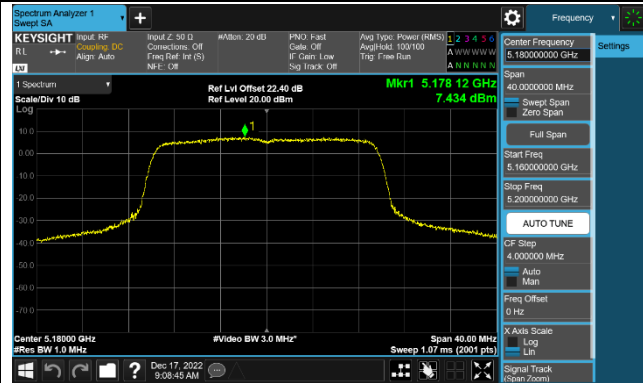

Channel 46 (5230MHz)

Channel 151 (5755MHz)

Channel 159 (5795MHz)

802.11ac-VHT80 Power Spectral Density - Ant 2

Channel 42 (5210MHz)

Channel 155 (5775MHz)

802.11ax-HE20 Power Spectral Density - Ant 2

Channel 36 (5180MHz)