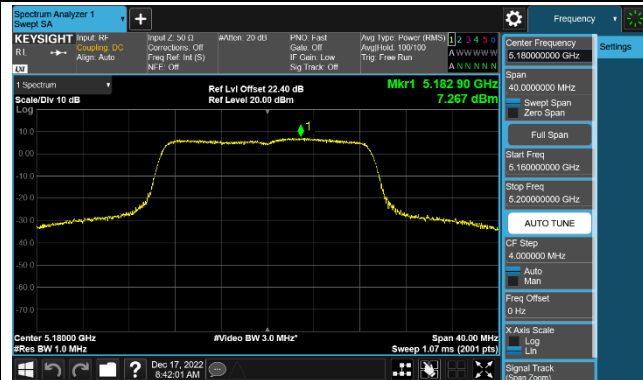

Channel 48 (5240MHz)

Channel 149 (5745MHz)

Channel 157 (5785MHz)

Channel 165 (5825MHz)

802.11ac-VHT20 Power Spectral Density - Ant 3

Channel 36 (5180MHz)

Channel 44 (5220MHz)

Channel 48 (5240MHz)

Channel 149 (5745MHz)

Channel 157 (5785MHz)

Channel 165 (5825MHz)

802.11ac-VHT40 Power Spectral Density - Ant 3

Channel 38 (5190MHz)

Channel 46 (5230MHz)

Channel 151 (5755MHz)

Channel 159 (5795MHz)