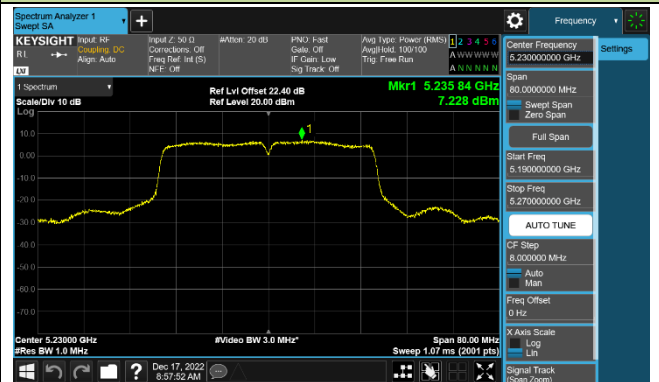

Channel 48 (5240MHz)

Channel 149 (5745MHz)

Channel 157 (5785MHz)

Channel 165 (5825MHz)

802.11ac-VHT20 Power Spectral Density - Ant 3

Channel 36 (5180MHz)

Channel 44 (5220MHz)

Channel 48 (5240MHz)

Channel 149 (5745MHz)

Channel 157 (5785MHz)

Channel 165 (5825MHz)

802.11ac-VHT40 Power Spectral Density - Ant 3

Channel 38 (5190MHz)

Channel 46 (5230MHz)

Channel 151 (5755MHz)

Channel 159 (5795MHz)

802.11ac-VHT80 Power Spectral Density - Ant 3

Channel 42 (5210MHz)

Channel 155 (5775MHz)

802.11ax-HE20 Power Spectral Density - Ant 3

Channel 36 (5180MHz)

Channel 44 (5220MHz)

Channel 48 (5240MHz)

Channel 149 (5745MHz)