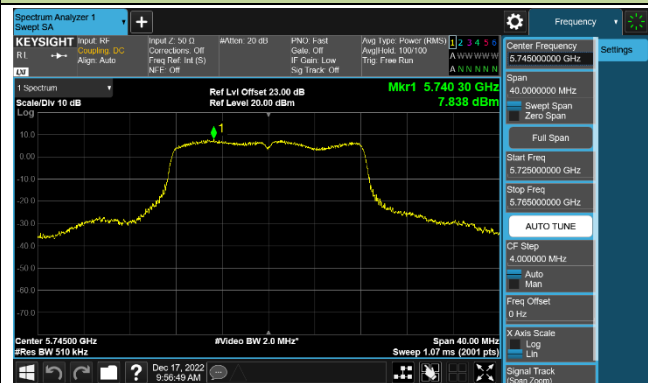

Channel 42 (5210MHz)

Channel 155 (5775MHz)

802.11a Power Spectral Density - Ant 4

Channel 36 (5180MHz)

Channel 44 (5220MHz)

Channel 48 (5240MHz)

Channel 149 (5745MHz)

Channel 157 (5785MHz)

Channel 165 (5825MHz)

802.11ac-VHT20 Power Spectral Density - Ant 4

Channel 36 (5180MHz)

Channel 44 (5220MHz)

Channel 48 (5240MHz)

Channel 149 (5745MHz)

Channel 157 (5785MHz)

Channel 165 (5825MHz)