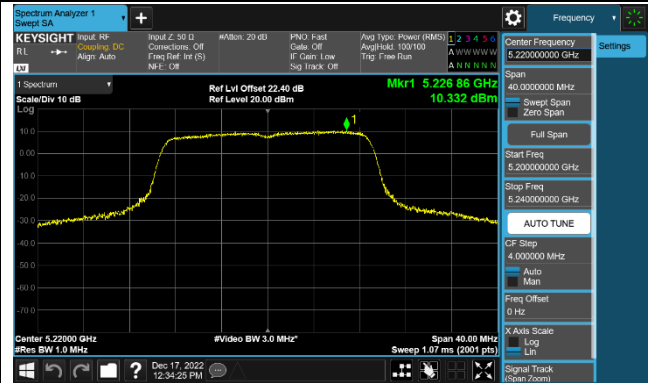

802.11a Power Spectral Density - Ant 2

Channel 36 (5180MHz)

Channel 44 (5220MHz)

Channel 48 (5240MHz)

Channel 149 (5745MHz)

Channel 157 (5785MHz)

Channel 165 (5825MHz)

802.11ac-VHT20 Power Spectral Density - Ant 2

Channel 36 (5180MHz)

Channel 44 (5220MHz)

Channel 48 (5240MHz)

Channel 149 (5745MHz)

Channel 157 (5785MHz)

Channel 165 (5825MHz)

802.11ac-VHT40 Power Spectral Density - Ant 2

Channel 38 (5190MHz)