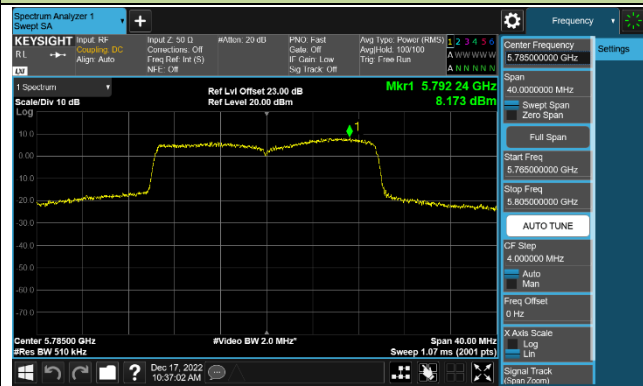

Channel 44 (5220MHz)

Channel 48 (5240MHz)

Channel 149 (5745MHz)

Channel 157 (5785MHz)

Channel 165 (5825MHz)

802.11ax-HE40 Power Spectral Density - Ant 2

Channel 38 (5190MHz)

Channel 46 (5230MHz)

Channel 151 (5755MHz)

Channel 159 (5795MHz)

802.11ax-HE80 Power Spectral Density - Ant 2

Channel 42 (5210MHz)

Channel 155 (5775MHz)

802.11a Power Spectral Density - Ant 3

Channel 36 (5180MHz)

Channel 44 (5220MHz)