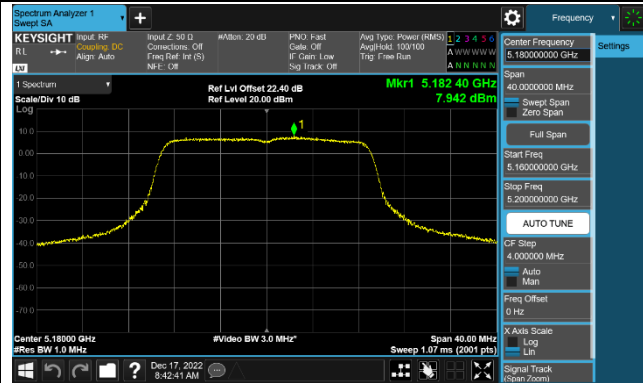

802.11a Power Spectral Density - Ant 2

Channel 36 (5180MHz)

Channel 44 (5220MHz)

Channel 48 (5240MHz)

Channel 149 (5745MHz)

Channel 157 (5785MHz)

Channel 165 (5825MHz)

802.11ac-VHT20 Power Spectral Density - Ant 2

Channel 36 (5180MHz)

Channel 44 (5220MHz)

Channel 48 (5240MHz)

Channel 149 (5745MHz)

Channel 157 (5785MHz)

Channel 165 (5825MHz)

802.11ac-VHT40 Power Spectral Density - Ant 2

Channel 38 (5190MHz)