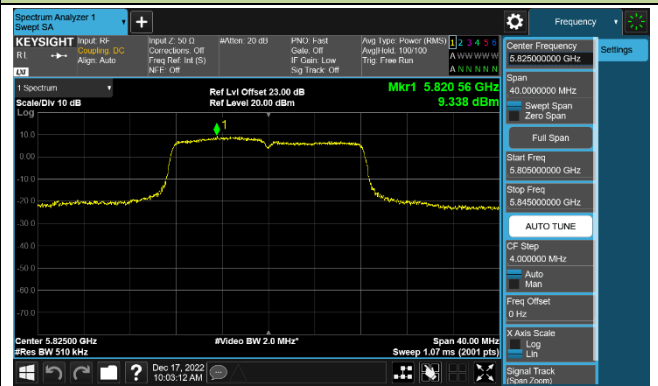

Channel 48 (5240MHz)

Channel 149 (5745MHz)

Channel 157 (5785MHz)

Channel 165 (5825MHz)

802.11ac-VHT20 Power Spectral Density - Ant 3

Channel 36 (5180MHz)

Channel 44 (5220MHz)

Channel 48 (5240MHz)

Channel 149 (5745MHz)

Channel 157 (5785MHz)

Channel 165 (5825MHz)

802.11ac-VHT40 Power Spectral Density - Ant 3

Channel 38 (5190MHz)

Channel 46 (5230MHz)

Channel 151 (5755MHz)

Channel 159 (5795MHz)