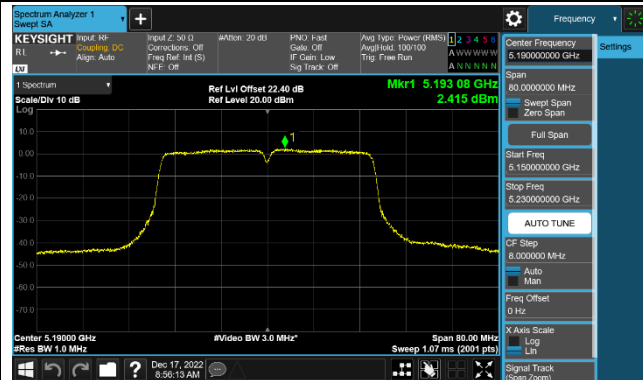

Channel 42 (5210MHz)

Channel 155 (5775MHz)

802.11a Power Spectral Density - Ant 4

Channel 36 (5180MHz)

Channel 44 (5220MHz)

Channel 48 (5240MHz)

Channel 149 (5745MHz)

Channel 157 (5785MHz)

Channel 165 (5825MHz)

802.11ac-VHT20 Power Spectral Density - Ant 4

Channel 36 (5180MHz)

Channel 44 (5220MHz)

Channel 48 (5240MHz)

Channel 149 (5745MHz)

Channel 157 (5785MHz)

Channel 165 (5825MHz)

802.11ac-VHT40 Power Spectral Density - Ant 4

Channel 38 (5190MHz)

Channel 46 (5230MHz)

Channel 151 (5755MHz)

Channel 159 (5795MHz)

802.11ac-VHT80 Power Spectral Density - Ant 4

Channel 42 (5210MHz)

Channel 155 (5775MHz)