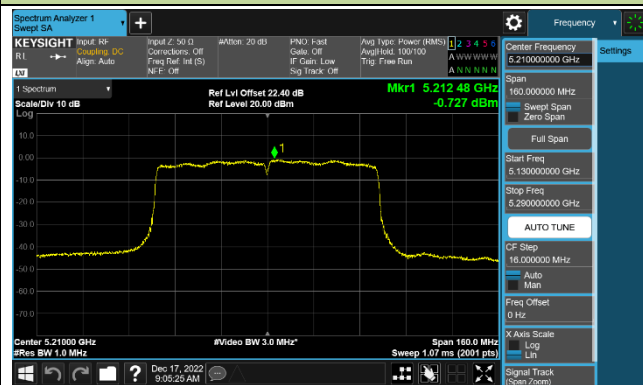

Channel 149 (5745MHz)

Channel 157 (5785MHz)

Channel 165 (5825MHz)

802.11ac-VHT40 Power Spectral Density - Ant 3

Channel 38 (5190MHz)

Channel 46 (5230MHz)

Channel 151 (5755MHz)

Channel 159 (5795MHz)

802.11ac-VHT80 Power Spectral Density - Ant 3

Channel 42 (5210MHz)

Channel 155 (5775MHz)

802.11ax-HE20 Power Spectral Density - Ant 3

Channel 36 (5180MHz)

Channel 44 (5220MHz)

Channel 48 (5240MHz)

Channel 149 (5745MHz)