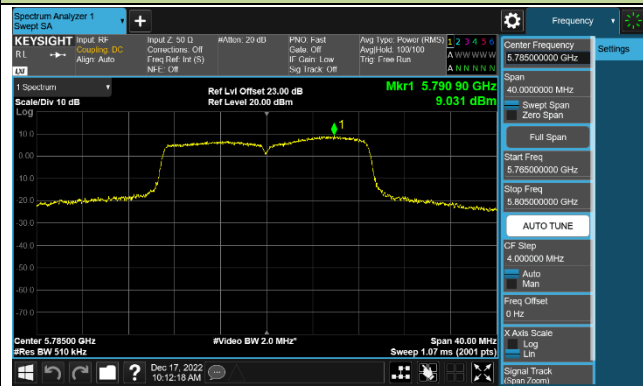

Channel 36 (5180MHz)

Channel 44 (5220MHz)

Channel 48 (5240MHz)

Channel 149 (5745MHz)

Channel 157 (5785MHz)

Channel 165 (5825MHz)

802.11ac-VHT40 Power Spectral Density - Ant 2

Channel 38 (5190MHz)

Channel 46 (5230MHz)

Channel 151 (5755MHz)

Channel 159 (5795MHz)

802.11ac-VHT80 Power Spectral Density - Ant 2

Channel 42 (5210MHz)

Channel 155 (5775MHz)

802.11ax-HE20 Power Spectral Density - Ant 2

Channel 36 (5180MHz)