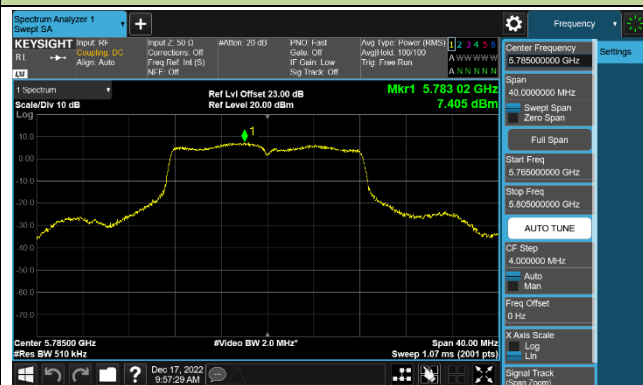

Channel 42 (5210MHz)

Channel 155 (5775MHz)

802.11a Power Spectral Density - Ant 4

Channel 36 (5180MHz)

Channel 44 (5220MHz)

Channel 48 (5240MHz)

Channel 149 (5745MHz)

Channel 157 (5785MHz)

Channel 165 (5825MHz)

802.11ac-VHT20 Power Spectral Density - Ant 4

Channel 36 (5180MHz)

Channel 44 (5220MHz)

Channel 48 (5240MHz)

Channel 149 (5745MHz)

Channel 157 (5785MHz)

Channel 165 (5825MHz)