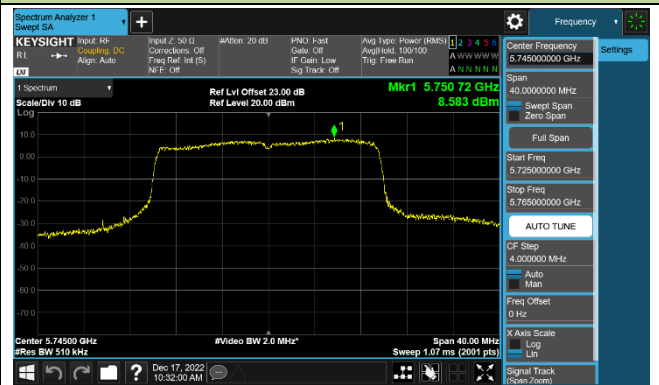

Channel 149 (5745MHz)

Channel 157 (5785MHz)

Channel 165 (5825MHz)

802.11ac-VHT40 Power Spectral Density - Ant 3

Channel 38 (5190MHz)

Channel 46 (5230MHz)

Channel 151 (5755MHz)

Channel 159 (5795MHz)

802.11ac-VHT80 Power Spectral Density - Ant 3

Channel 42 (5210MHz)

Channel 155 (5775MHz)

802.11ax-HE20 Power Spectral Density - Ant 3

Channel 36 (5180MHz)

Channel 44 (5220MHz)

Channel 48 (5240MHz)

Channel 149 (5745MHz)

Channel 157 (5785MHz)

Channel 165 (5825MHz)

802.11ax-HE40 Power Spectral Density - Ant 3

Channel 38 (5190MHz)

Channel 46 (5230MHz)

Channel 151 (5755MHz)

Channel 159 (5795MHz)

802.11ax-HE80 Power Spectral Density - Ant 3