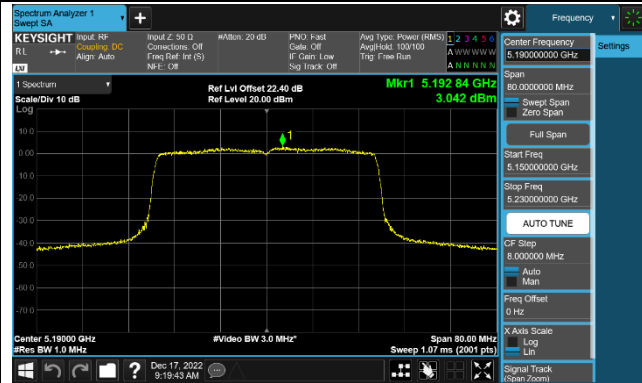

Channel 44 (5220MHz)

Channel 48 (5240MHz)

Channel 149 (5745MHz)

Channel 157 (5785MHz)

Channel 165 (5825MHz)

802.11ax-HE40 Power Spectral Density - Ant 2

Channel 38 (5190MHz)

Channel 46 (5230MHz)

Channel 151 (5755MHz)

Channel 159 (5795MHz)

802.11ax-HE80 Power Spectral Density - Ant 2

Channel 42 (5210MHz)

Channel 155 (5775MHz)

802.11a Power Spectral Density - Ant 3

Channel 36 (5180MHz)

Channel 44 (5220MHz)