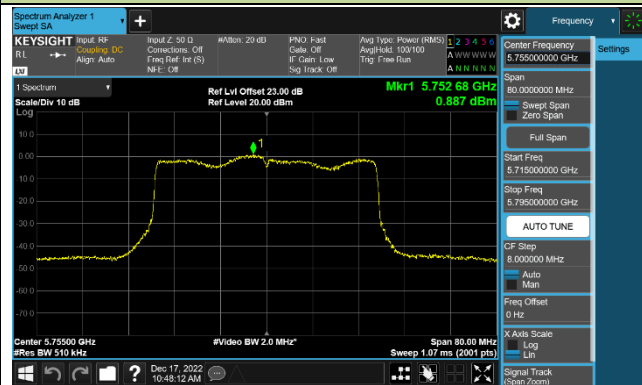

Channel 44 (5220MHz)

Channel 48 (5240MHz)

Channel 149 (5745MHz)

Channel 157 (5785MHz)

Channel 165 (5825MHz)

802.11ax-HE40 Power Spectral Density - Ant 2

Channel 38 (5190MHz)

Channel 46 (5230MHz)

Channel 151 (5755MHz)

Channel 159 (5795MHz)

802.11ax-HE80 Power Spectral Density - Ant 2

Channel 42 (5210MHz)

Channel 155 (5775MHz)

802.11a Power Spectral Density - Ant 3

Channel 36 (5180MHz)

Channel 44 (5220MHz)