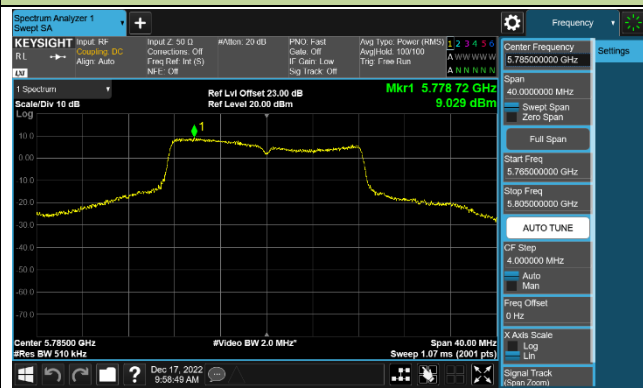

802.11a Power Spectral Density - Ant 2

Channel 36 (5180MHz)

Channel 44 (5220MHz)

Channel 48 (5240MHz)

Channel 149 (5745MHz)

Channel 157 (5785MHz)

Channel 165 (5825MHz)

802.11ac-VHT20 Power Spectral Density - Ant 2

Channel 36 (5180MHz)

Channel 44 (5220MHz)

Channel 48 (5240MHz)

Channel 149 (5745MHz)

Channel 157 (5785MHz)

Channel 165 (5825MHz)

802.11ac-VHT40 Power Spectral Density - Ant 2

Channel 38 (5190MHz)