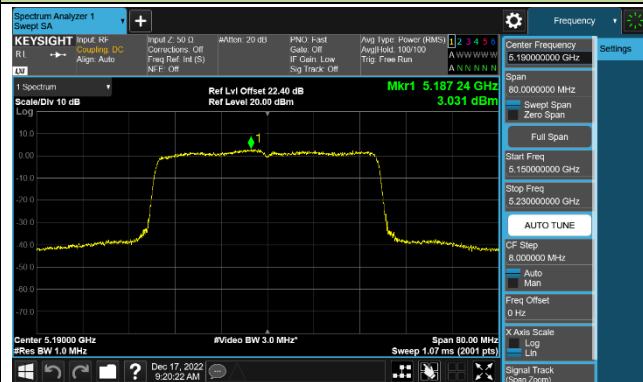

802.11ac-VHT80 Power Spectral Density - Ant 3

Channel 42 (5210MHz)

Channel 155 (5775MHz)

802.11ax-HE20 Power Spectral Density - Ant 3

Channel 36 (5180MHz)

Channel 44 (5220MHz)

Channel 48 (5240MHz)

Channel 149 (5745MHz)

Channel 157 (5785MHz)

Channel 165 (5825MHz)

802.11ax-HE40 Power Spectral Density - Ant 3

Channel 38 (5190MHz)

Channel 46 (5230MHz)

Channel 151 (5755MHz)

Channel 159 (5795MHz)

802.11ax-HE80 Power Spectral Density - Ant 3

Channel 42 (5210MHz)

Channel 155 (5775MHz)

802.11a Power Spectral Density - Ant 4

Channel 36 (5180MHz)

Channel 44 (5220MHz)

Channel 48 (5240MHz)

Channel 149 (5745MHz)

Channel 157 (5785MHz)