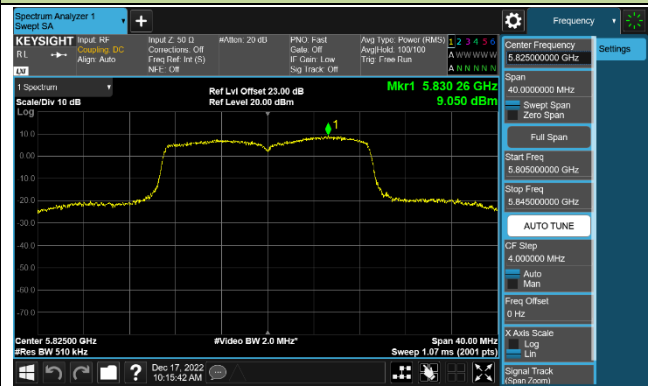

802.11a Power Spectral Density - Ant 2

Channel 36 (5180MHz)

Channel 44 (5220MHz)

Channel 48 (5240MHz)

Channel 149 (5745MHz)

Channel 157 (5785MHz)

Channel 165 (5825MHz)

802.11ac-VHT20 Power Spectral Density - Ant 2

Channel 36 (5180MHz)

Channel 44 (5220MHz)

Channel 48 (5240MHz)

Channel 149 (5745MHz)

Channel 157 (5785MHz)

Channel 165 (5825MHz)

802.11ac-VHT40 Power Spectral Density - Ant 2

Channel 38 (5190MHz)

Channel 46 (5230MHz)

Channel 151 (5755MHz)

Channel 159 (5795MHz)

802.11ac-VHT80 Power Spectral Density - Ant 2

Channel 42 (5210MHz)

Channel 155 (5775MHz)

802.11ax-HE20 Power Spectral Density - Ant 2

Channel 36 (5180MHz)