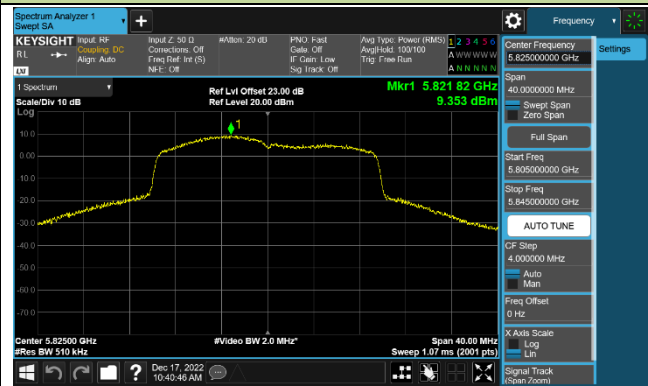

Channel 44 (5220MHz)

Channel 48 (5240MHz)

Channel 149 (5745MHz)

Channel 157 (5785MHz)

Channel 165 (5825MHz)

802.11ax-HE40 Power Spectral Density - Ant 2

Channel 38 (5190MHz)

Channel 46 (5230MHz)

Channel 151 (5755MHz)

Channel 159 (5795MHz)

802.11ax-HE80 Power Spectral Density - Ant 2

Channel 42 (5210MHz)

Channel 155 (5775MHz)

802.11a Power Spectral Density - Ant 3

Channel 36 (5180MHz)

Channel 44 (5220MHz)