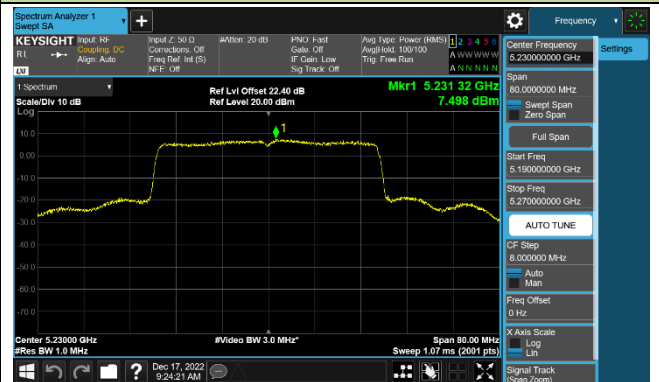

802.11ac-VHT80 Power Spectral Density - Ant 3

Channel 42 (5210MHz)

Channel 155 (5775MHz)

802.11ax-HE20 Power Spectral Density - Ant 3

Channel 36 (5180MHz)

Channel 44 (5220MHz)

Channel 48 (5240MHz)

Channel 149 (5745MHz)

Channel 157 (5785MHz)

Channel 165 (5825MHz)

802.11ax-HE40 Power Spectral Density - Ant 3

Channel 38 (5190MHz)

Channel 46 (5230MHz)

Channel 151 (5755MHz)

Channel 159 (5795MHz)

802.11ax-HE80 Power Spectral Density - Ant 3

Channel 42 (5210MHz)

Channel 155 (5775MHz)

802.11a Power Spectral Density - Ant 4

Channel 36 (5180MHz)

Channel 44 (5220MHz)

Channel 48 (5240MHz)

Channel 149 (5745MHz)

Channel 157 (5785MHz)