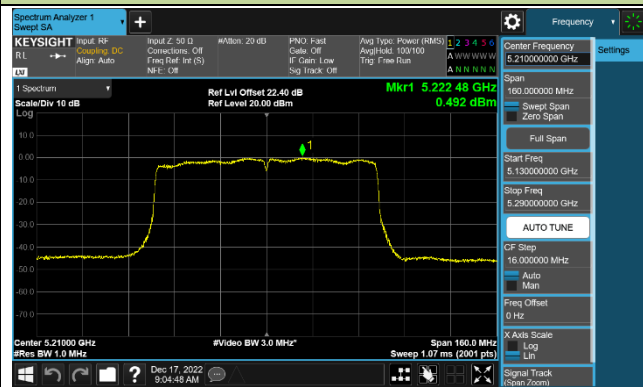

Channel 46 (5230MHz)

Channel 151 (5755MHz)

Channel 159 (5795MHz)

802.11ac-VHT80 Power Spectral Density - Ant 2

Channel 42 (5210MHz)

Channel 155 (5775MHz)

802.11ax-HE20 Power Spectral Density - Ant 2

Channel 36 (5180MHz)

Channel 44 (5220MHz)

Channel 48 (5240MHz)

Channel 149 (5745MHz)

Channel 157 (5785MHz)

Channel 165 (5825MHz)

802.11ax-HE40 Power Spectral Density - Ant 2

Channel 38 (5190MHz)

Channel 46 (5230MHz)