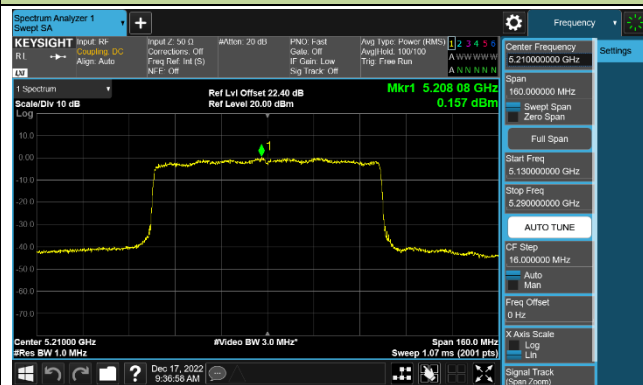

802.11ac-VHT80 Power Spectral Density - Ant 3

Channel 42 (5210MHz)

Channel 155 (5775MHz)

802.11ax-HE20 Power Spectral Density - Ant 3

Channel 36 (5180MHz)

Channel 44 (5220MHz)

Channel 48 (5240MHz)

Channel 149 (5745MHz)

Channel 157 (5785MHz)

Channel 165 (5825MHz)

802.11ax-HE40 Power Spectral Density - Ant 3

Channel 38 (5190MHz)

Channel 46 (5230MHz)

Channel 151 (5755MHz)

Channel 159 (5795MHz)

802.11ax-HE80 Power Spectral Density - Ant 3

Channel 42 (5210MHz)

Channel 155 (5775MHz)

802.11a Power Spectral Density - Ant 4

Channel 36 (5180MHz)

Channel 44 (5220MHz)

Channel 48 (5240MHz)

Channel 149 (5745MHz)

Channel 157 (5785MHz)