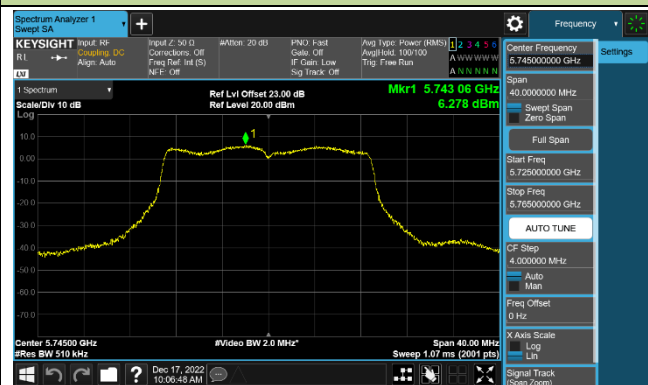

Channel 42 (5210MHz)

Channel 155 (5775MHz)

802.11a Power Spectral Density - Ant 4

Channel 36 (5180MHz)

Channel 44 (5220MHz)

Channel 48 (5240MHz)

Channel 149 (5745MHz)

Channel 157 (5785MHz)

Channel 165 (5825MHz)

802.11ac-VHT20 Power Spectral Density - Ant 4

Channel 36 (5180MHz)

Channel 44 (5220MHz)

Channel 48 (5240MHz)

Channel 149 (5745MHz)

Channel 157 (5785MHz)

Channel 165 (5825MHz)

802.11ac-VHT40 Power Spectral Density - Ant 4

Channel 38 (5190MHz)

Channel 46 (5230MHz)

Channel 151 (5755MHz)

Channel 159 (5795MHz)

802.11ac-VHT80 Power Spectral Density - Ant 4

Channel 42 (5210MHz)

Channel 155 (5775MHz)