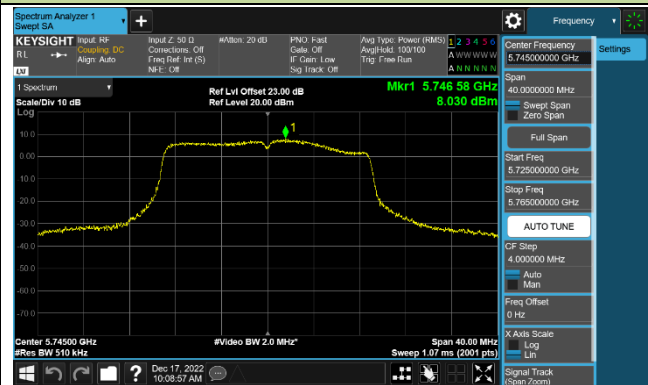

Channel 36 (5180MHz)

Channel 44 (5220MHz)

Channel 48 (5240MHz)

Channel 149 (5745MHz)

Channel 157 (5785MHz)

Channel 165 (5825MHz)

802.11ac-VHT40 Power Spectral Density - Ant 2

Channel 38 (5190MHz)

Channel 46 (5230MHz)

Channel 151 (5755MHz)

Channel 159 (5795MHz)

802.11ac-VHT80 Power Spectral Density - Ant 2

Channel 42 (5210MHz)

Channel 155 (5775MHz)

802.11ax-HE20 Power Spectral Density - Ant 2

Channel 36 (5180MHz)