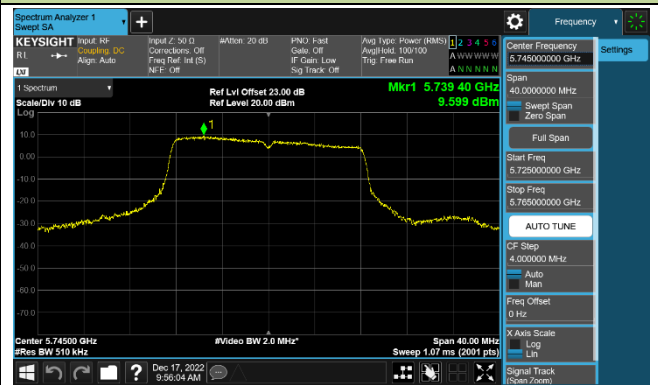

Channel 151 (5755MHz)

Channel 159 (5795MHz)

802.11ax-HE80 Power Spectral Density - Ant 2

Channel 42 (5210MHz)

Channel 155 (5775MHz)

802.11a Power Spectral Density - Ant 3

Channel 36 (5180MHz)

Channel 44 (5220MHz)

Channel 48 (5240MHz)

Channel 149 (5745MHz)

Channel 157 (5785MHz)

Channel 165 (5825MHz)

802.11ac-VHT20 Power Spectral Density - Ant 3

Channel 36 (5180MHz)

Channel 44 (5220MHz)

Channel 48 (5240MHz)