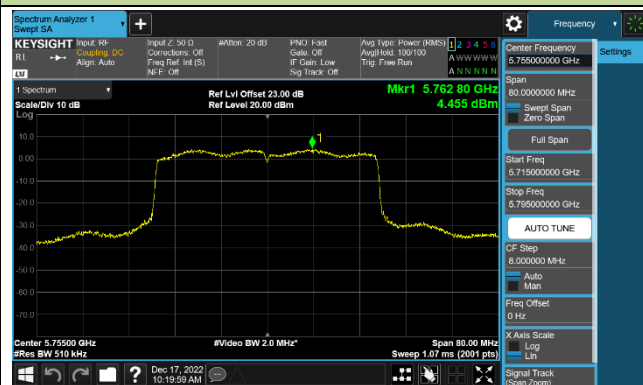

Channel 149 (5745MHz)

Channel 157 (5785MHz)

Channel 165 (5825MHz)

802.11ac-VHT40 Power Spectral Density - Ant 3

Channel 38 (5190MHz)

Channel 46 (5230MHz)

Channel 151 (5755MHz)

Channel 159 (5795MHz)

802.11ac-VHT80 Power Spectral Density - Ant 3

Channel 42 (5210MHz)

Channel 155 (5775MHz)

802.11ax-HE20 Power Spectral Density - Ant 3

Channel 36 (5180MHz)

Channel 44 (5220MHz)

Channel 48 (5240MHz)

Channel 149 (5745MHz)