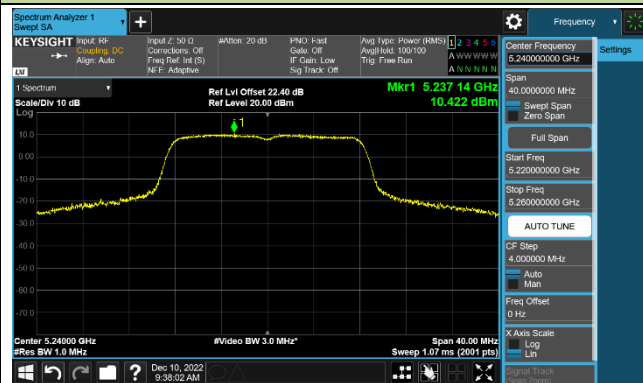

Channel 42 (5210MHz)

Channel 155 (5775MHz)

802.11a Power Spectral Density - Ant 4

Channel 36 (5180MHz)

Channel 44 (5220MHz)

Channel 48 (5240MHz)

Channel 149 (5745MHz)

Channel 157 (5785MHz)

Channel 165 (5825MHz)

802.11ac-VHT20 Power Spectral Density - Ant 4

Channel 36 (5180MHz)

Channel 44 (5220MHz)

Channel 48 (5240MHz)

Channel 149 (5745MHz)

Channel 157 (5785MHz)

Channel 165 (5825MHz)