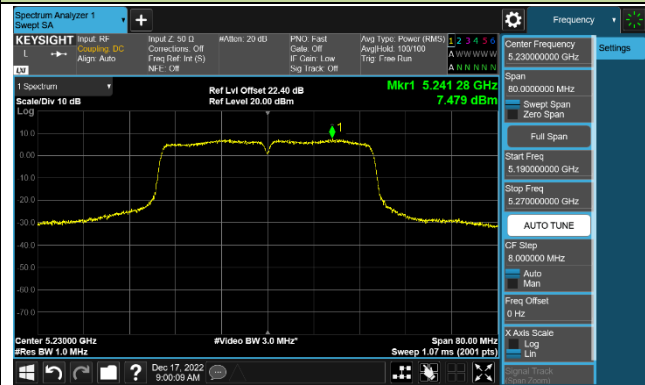

Channel 36 (5180MHz)

Channel 44 (5220MHz)

Channel 48 (5240MHz)

Channel 149 (5745MHz)

Channel 157 (5785MHz)

Channel 165 (5825MHz)

802.11ac-VHT40 Power Spectral Density - Ant 2

Channel 38 (5190MHz)

Channel 46 (5230MHz)

Channel 151 (5755MHz)

Channel 159 (5795MHz)

802.11ac-VHT80 Power Spectral Density - Ant 2

Channel 42 (5210MHz)

Channel 155 (5775MHz)

802.11ax-HE20 Power Spectral Density - Ant 2

Channel 36 (5180MHz)