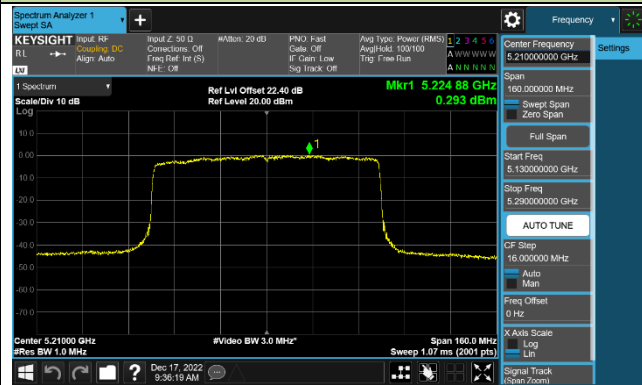

Channel 151 (5755MHz)

Channel 159 (5795MHz)

802.11ax-HE80 Power Spectral Density - Ant 2

Channel 42 (5210MHz)

Channel 155 (5775MHz)

802.11a Power Spectral Density - Ant 3

Channel 36 (5180MHz)

Channel 44 (5220MHz)

Channel 48 (5240MHz)

Channel 149 (5745MHz)

Channel 157 (5785MHz)

Channel 165 (5825MHz)

802.11ac-VHT20 Power Spectral Density - Ant 3

Channel 36 (5180MHz)

Channel 44 (5220MHz)

Channel 48 (5240MHz)