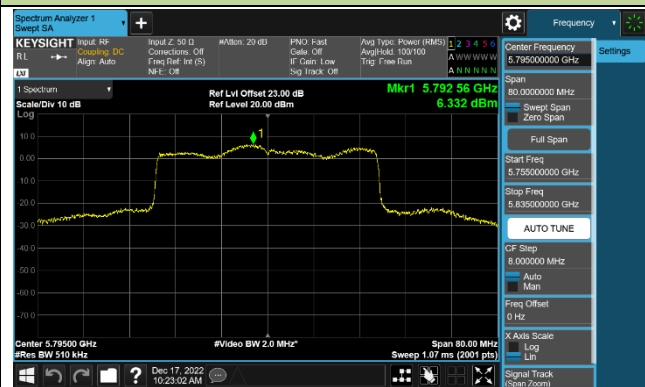

Channel 36 (5180MHz)

Channel 44 (5220MHz)

Channel 48 (5240MHz)

Channel 149 (5745MHz)

Channel 157 (5785MHz)

Channel 165 (5825MHz)

802.11ac-VHT40 Power Spectral Density - Ant 2

Channel 38 (5190MHz)

Channel 46 (5230MHz)

Channel 151 (5755MHz)

Channel 159 (5795MHz)

802.11ac-VHT80 Power Spectral Density - Ant 2

Channel 42 (5210MHz)

Channel 155 (5775MHz)

802.11ax-HE20 Power Spectral Density - Ant 2

Channel 36 (5180MHz)