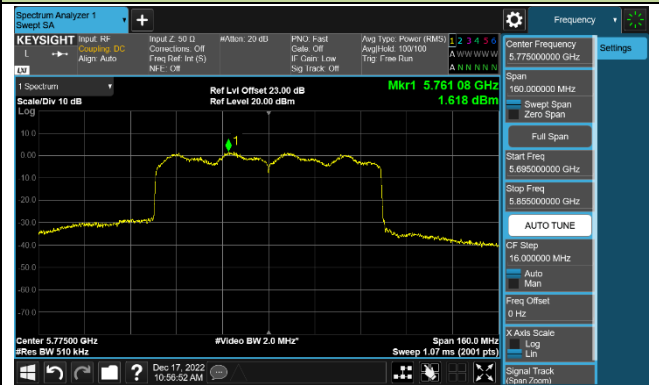

Channel 151 (5755MHz)

Channel 159 (5795MHz)

802.11ax-HE80 Power Spectral Density - Ant 2

Channel 42 (5210MHz)

Channel 155 (5775MHz)

802.11a Power Spectral Density - Ant 3

Channel 36 (5180MHz)

Channel 44 (5220MHz)

Channel 48 (5240MHz)

Channel 149 (5745MHz)

Channel 157 (5785MHz)

Channel 165 (5825MHz)

802.11ac-VHT20 Power Spectral Density - Ant 3

Channel 36 (5180MHz)

Channel 44 (5220MHz)

Channel 48 (5240MHz)