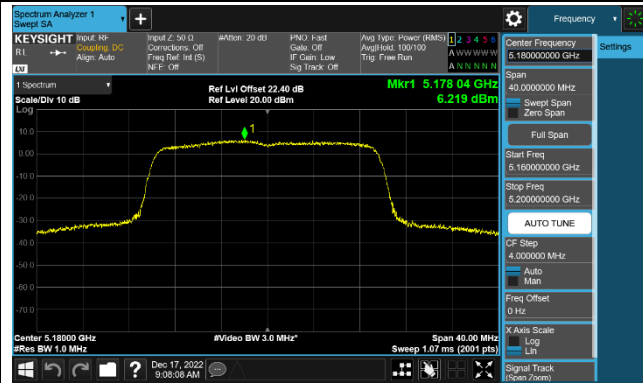

802.11ac-VHT80 Power Spectral Density - Ant 3

Channel 42 (5210MHz)

Channel 155 (5775MHz)

802.11ax-HE20 Power Spectral Density - Ant 3

Channel 36 (5180MHz)

Channel 44 (5220MHz)

Channel 48 (5240MHz)

Channel 149 (5745MHz)

Channel 157 (5785MHz)

Channel 165 (5825MHz)

802.11ax-HE40 Power Spectral Density - Ant 3

Channel 38 (5190MHz)

Channel 46 (5230MHz)

Channel 151 (5755MHz)

Channel 159 (5795MHz)

802.11ax-HE80 Power Spectral Density - Ant 3