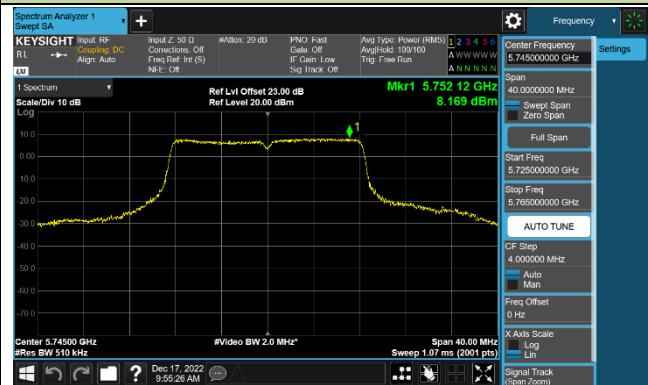

802.11a Power Spectral Density - Ant 2

Channel 36 (5180MHz)

Channel 44 (5220MHz)

Channel 48 (5240MHz)

Channel 149 (5745MHz)

Channel 157 (5785MHz)

Channel 165 (5825MHz)

802.11ac-VHT20 Power Spectral Density - Ant 2

Channel 36 (5180MHz)

Channel 44 (5220MHz)

Channel 48 (5240MHz)

Channel 149 (5745MHz)

Channel 157 (5785MHz)

Channel 165 (5825MHz)

802.11ac-VHT40 Power Spectral Density - Ant 2

Channel 38 (5190MHz)