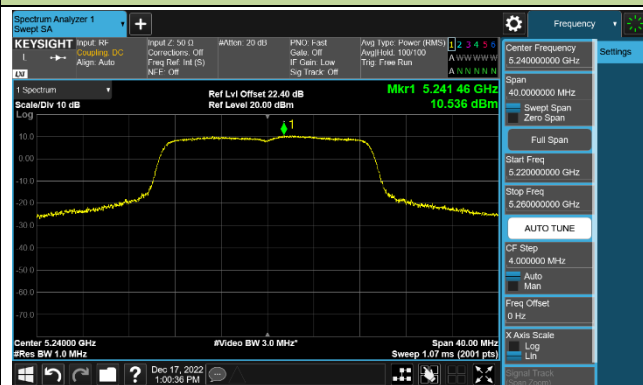

Channel 42 (5210MHz)

Channel 155 (5775MHz)

802.11a Power Spectral Density - Ant 4

Channel 36 (5180MHz)

Channel 44 (5220MHz)

Channel 48 (5240MHz)

Channel 149 (5745MHz)

Channel 157 (5785MHz)

Channel 165 (5825MHz)

802.11ac-VHT20 Power Spectral Density - Ant 4

Channel 36 (5180MHz)

Channel 44 (5220MHz)

Channel 48 (5240MHz)

Channel 149 (5745MHz)

Channel 157 (5785MHz)

Channel 165 (5825MHz)

802.11ac-VHT40 Power Spectral Density - Ant 4

Channel 38 (5190MHz)

Channel 46 (5230MHz)

Channel 151 (5755MHz)

Channel 159 (5795MHz)

802.11ac-VHT80 Power Spectral Density - Ant 4

Channel 42 (5210MHz)

Channel 155 (5775MHz)