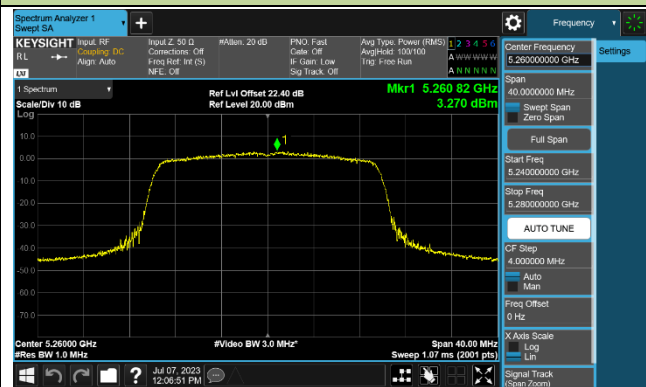

### 802.11ac-VHT160 Power Spectral Density - Ant 0

Channel 50 (5250MHz)

Channel 114 (5570MHz)

### 802.11ax-HE20 Power Spectral Density - Ant 0

Channel 36 (5180MHz)

Channel 44 (5220MHz)

Channel 48 (5240MHz)

Channel 52 (5260MHz)

Channel 60 (5300MHz)

Channel 64 (5320MHz)

Channel 100 (5500MHz)

Channel 116 (5580MHz)