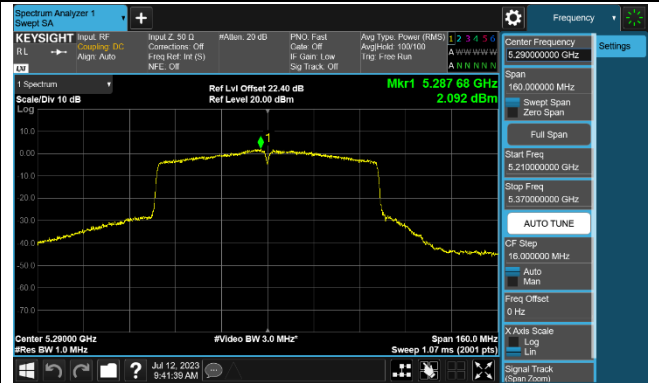

### 802.11ac-VHT80 Power Spectral Density - Ant 0

Channel 42 (5210MHz)

Channel 58 (5290MHz)

Channel 106 (5530MHz)

Channel 122 (5610MHz)

Channel 138 (5690MHz)

Channel 155 (5775MHz)

### 802.11ac-VHT160 Power Spectral Density - Ant 0

Channel 50 (5250MHz)

Channel 114 (5570MHz)