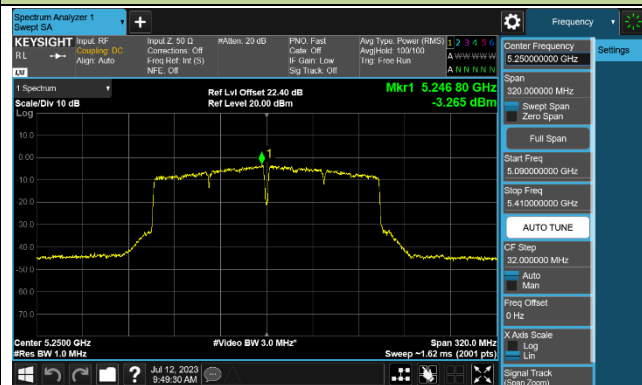

### 802.11ac-VHT80 Power Spectral Density - Ant 0

Channel 42 (5210MHz)

Channel 58 (5290MHz)

Channel 106 (5530MHz)

Channel 122 (5610MHz)

Channel 138 (5690MHz)

Channel 155 (5775MHz)

### 802.11ac-VHT160 Power Spectral Density - Ant 0

Channel 50 (5250MHz)

Channel 114 (5570MHz)