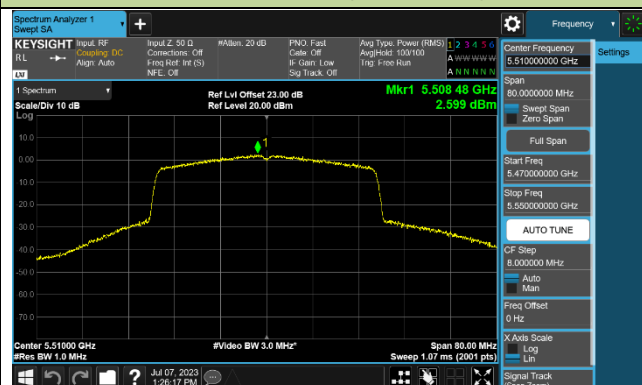

## 802.11ax-HE40 Power Spectral Density - Ant 0

Channel 38 (5190MHz)

Channel 46 (5230MHz)

Channel 54 (5270MHz)

Channel 62 (5310MHz)

Channel 102 (5510MHz)

Channel 110 (5550MHz)

Channel 134 (5670MHz)

Channel 142 (5710MHz)