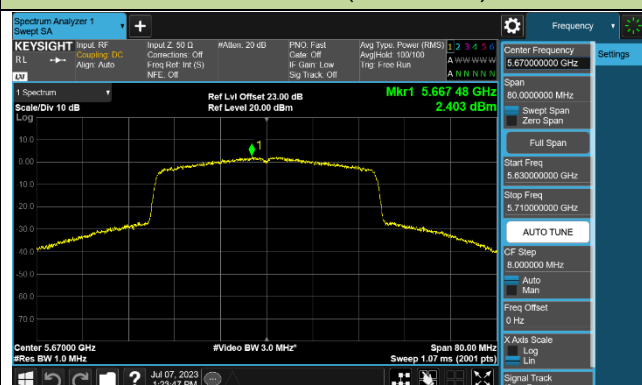

## 802.11ax-HE40 Power Spectral Density - Ant 0

Channel 38 (5190MHz)

Channel 46 (5230MHz)

Channel 54 (5270MHz)

Channel 62 (5310MHz)

Channel 102 (5510MHz)

Channel 110 (5550MHz)

Channel 134 (5670MHz)

Channel 142 (5710MHz)