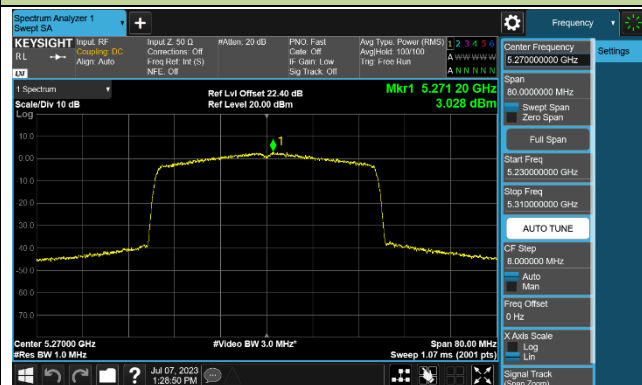

## 802.11ax-HE40 Power Spectral Density - Ant 0

Channel 38 (5190MHz)

Channel 46 (5230MHz)

Channel 54 (5270MHz)

Channel 62 (5310MHz)

Channel 102 (5510MHz)

Channel 110 (5550MHz)

Channel 134 (5670MHz)

Channel 142 (5710MHz)