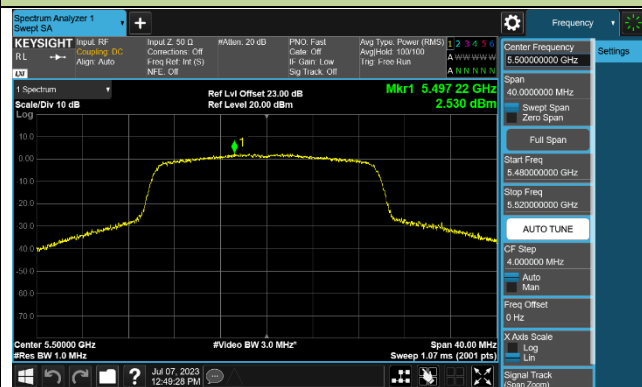

### 802.11ax-HE20 Power Spectral Density - Ant 0

Channel 36 (5180MHz)

Channel 44 (5220MHz)

Channel 48 (5240MHz)

Channel 52 (5260MHz)

Channel 60 (5300MHz)

Channel 64 (5320MHz)

Channel 100 (5500MHz)

Channel 116 (5580MHz)