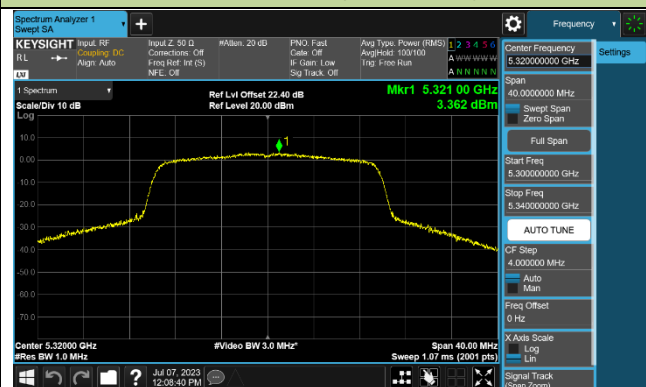

### 802.11ac-VHT160 Power Spectral Density - Ant 0

Channel 50 (5250MHz)

Channel 114 (5570MHz)

### 802.11ax-HE20 Power Spectral Density - Ant 0

Channel 36 (5180MHz)

Channel 44 (5220MHz)

Channel 48 (5240MHz)

Channel 52 (5260MHz)

Channel 60 (5300MHz)

Channel 64 (5320MHz)

Channel 100 (5500MHz)

Channel 116 (5580MHz)