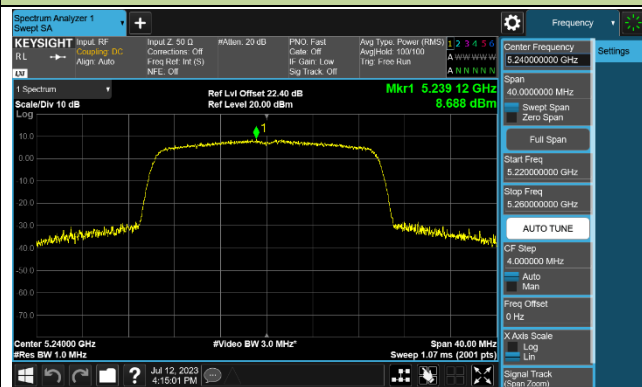

### 802.11ax-HE20 Power Spectral Density - Ant 0

Channel 36 (5180MHz)

Channel 44 (5220MHz)

Channel 48 (5240MHz)

Channel 52 (5260MHz)

Channel 60 (5300MHz)

Channel 64 (5320MHz)

Channel 100 (5500MHz)

Channel 116 (5580MHz)