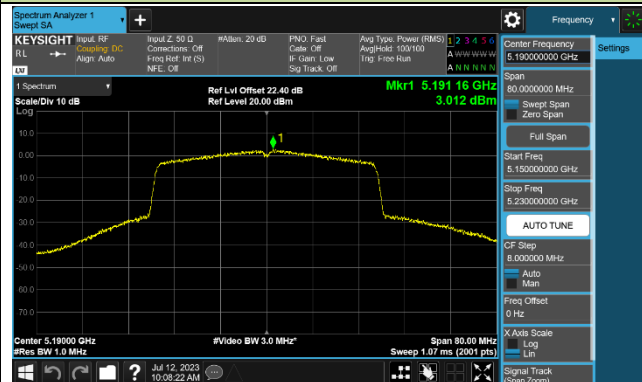

802.11ax-HE40 Power Spectral Density - Ant 0

Channel 38 (5190MHz)