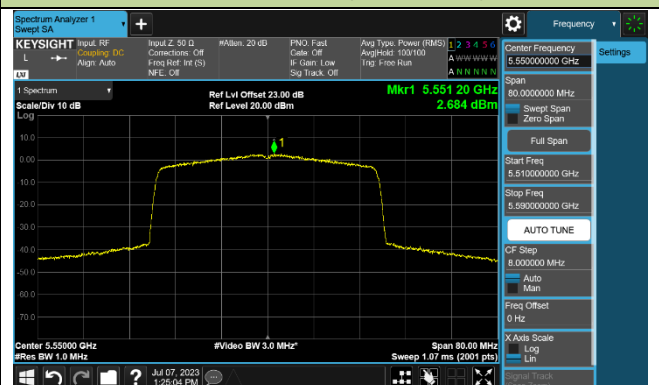

## 802.11ax-HE40 Power Spectral Density - Ant 0

Channel 38 (5190MHz)

Channel 46 (5230MHz)

Channel 54 (5270MHz)

Channel 62 (5310MHz)

Channel 102 (5510MHz)

Channel 110 (5550MHz)

Channel 134 (5670MHz)

Channel 142 (5710MHz)