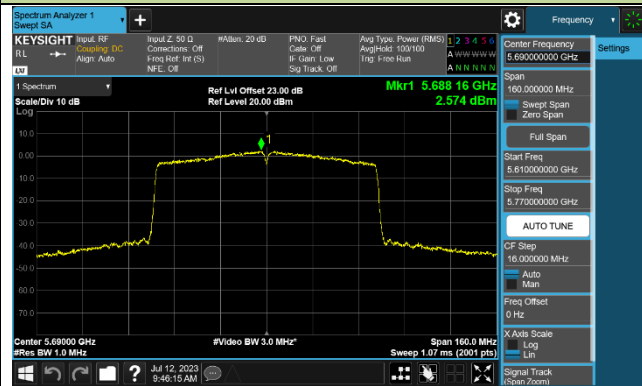

### 802.11ac-VHT80 Power Spectral Density - Ant 0

Channel 42 (5210MHz)

Channel 58 (5290MHz)

Channel 106 (5530MHz)

Channel 122 (5610MHz)

Channel 138 (5690MHz)

Channel 155 (5775MHz)

### 802.11ac-VHT160 Power Spectral Density - Ant 0

Channel 50 (5250MHz)

Channel 114 (5570MHz)