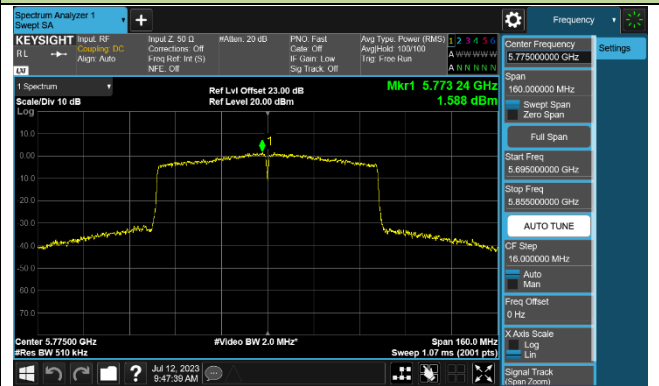

### 802.11ac-VHT80 Power Spectral Density - Ant 0

Channel 42 (5210MHz)

Channel 58 (5290MHz)

Channel 106 (5530MHz)

Channel 122 (5610MHz)

Channel 138 (5690MHz)

Channel 155 (5775MHz)

### 802.11ac-VHT160 Power Spectral Density - Ant 0

Channel 50 (5250MHz)

Channel 114 (5570MHz)