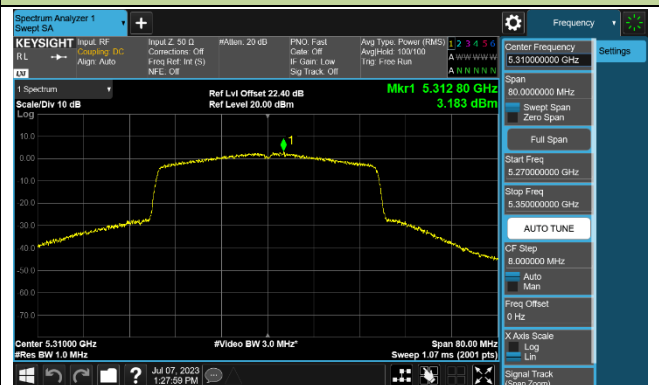

## 802.11ax-HE40 Power Spectral Density - Ant 0

Channel 38 (5190MHz)

Channel 46 (5230MHz)

Channel 54 (5270MHz)

Channel 62 (5310MHz)

Channel 102 (5510MHz)

Channel 110 (5550MHz)

Channel 134 (5670MHz)

Channel 142 (5710MHz)