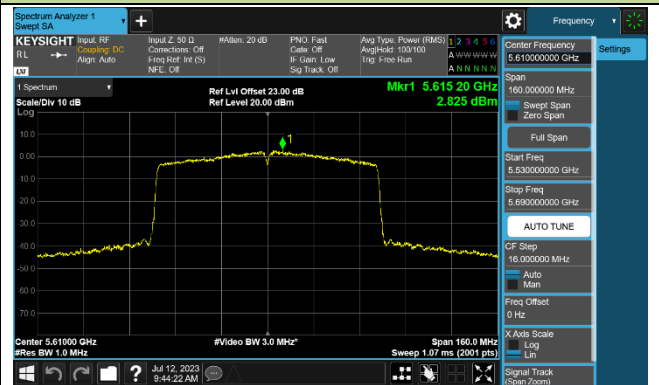

### 802.11ac-VHT80 Power Spectral Density - Ant 0

Channel 42 (5210MHz)

Channel 58 (5290MHz)

Channel 106 (5530MHz)

Channel 122 (5610MHz)

Channel 138 (5690MHz)

Channel 155 (5775MHz)

### 802.11ac-VHT160 Power Spectral Density - Ant 0

Channel 50 (5250MHz)

Channel 114 (5570MHz)