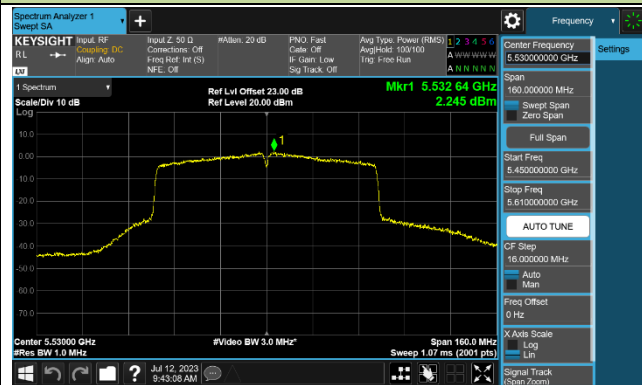

### 802.11ac-VHT80 Power Spectral Density - Ant 0

Channel 42 (5210MHz)

Channel 58 (5290MHz)

Channel 106 (5530MHz)

Channel 122 (5610MHz)

Channel 138 (5690MHz)

Channel 155 (5775MHz)

### 802.11ac-VHT160 Power Spectral Density - Ant 0

Channel 50 (5250MHz)

Channel 114 (5570MHz)