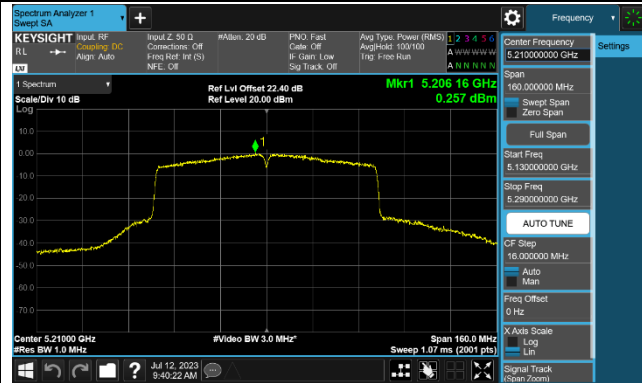

### 802.11ac-VHT80 Power Spectral Density - Ant 0

Channel 42 (5210MHz)

Channel 58 (5290MHz)

Channel 106 (5530MHz)

Channel 122 (5610MHz)

Channel 138 (5690MHz)

Channel 155 (5775MHz)

### 802.11ac-VHT160 Power Spectral Density - Ant 0

Channel 50 (5250MHz)

Channel 114 (5570MHz)