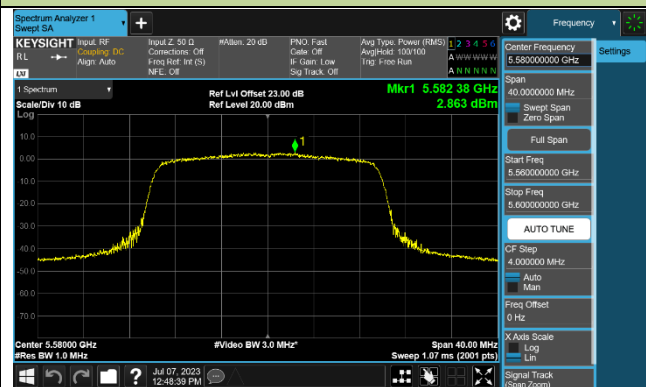

### 802.11ac-VHT160 Power Spectral Density - Ant 0

Channel 50 (5250MHz)

Channel 114 (5570MHz)

### 802.11ax-HE20 Power Spectral Density - Ant 0

Channel 36 (5180MHz)

Channel 44 (5220MHz)

Channel 48 (5240MHz)

Channel 52 (5260MHz)

Channel 60 (5300MHz)

Channel 64 (5320MHz)

Channel 100 (5500MHz)

Channel 116 (5580MHz)