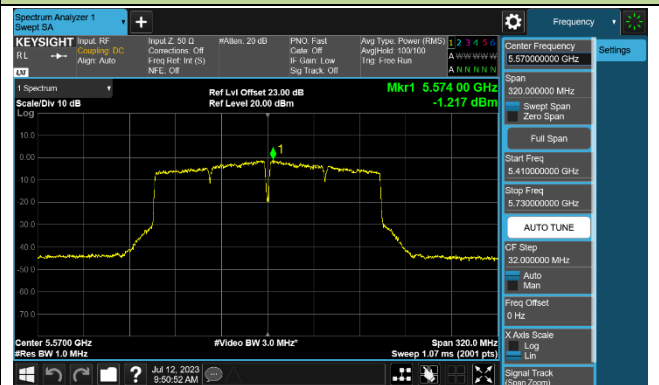

### 802.11ac-VHT80 Power Spectral Density - Ant 0

Channel 42 (5210MHz)

Channel 58 (5290MHz)

Channel 106 (5530MHz)

Channel 122 (5610MHz)

Channel 138 (5690MHz)

Channel 155 (5775MHz)

### 802.11ac-VHT160 Power Spectral Density - Ant 0

Channel 50 (5250MHz)

Channel 114 (5570MHz)