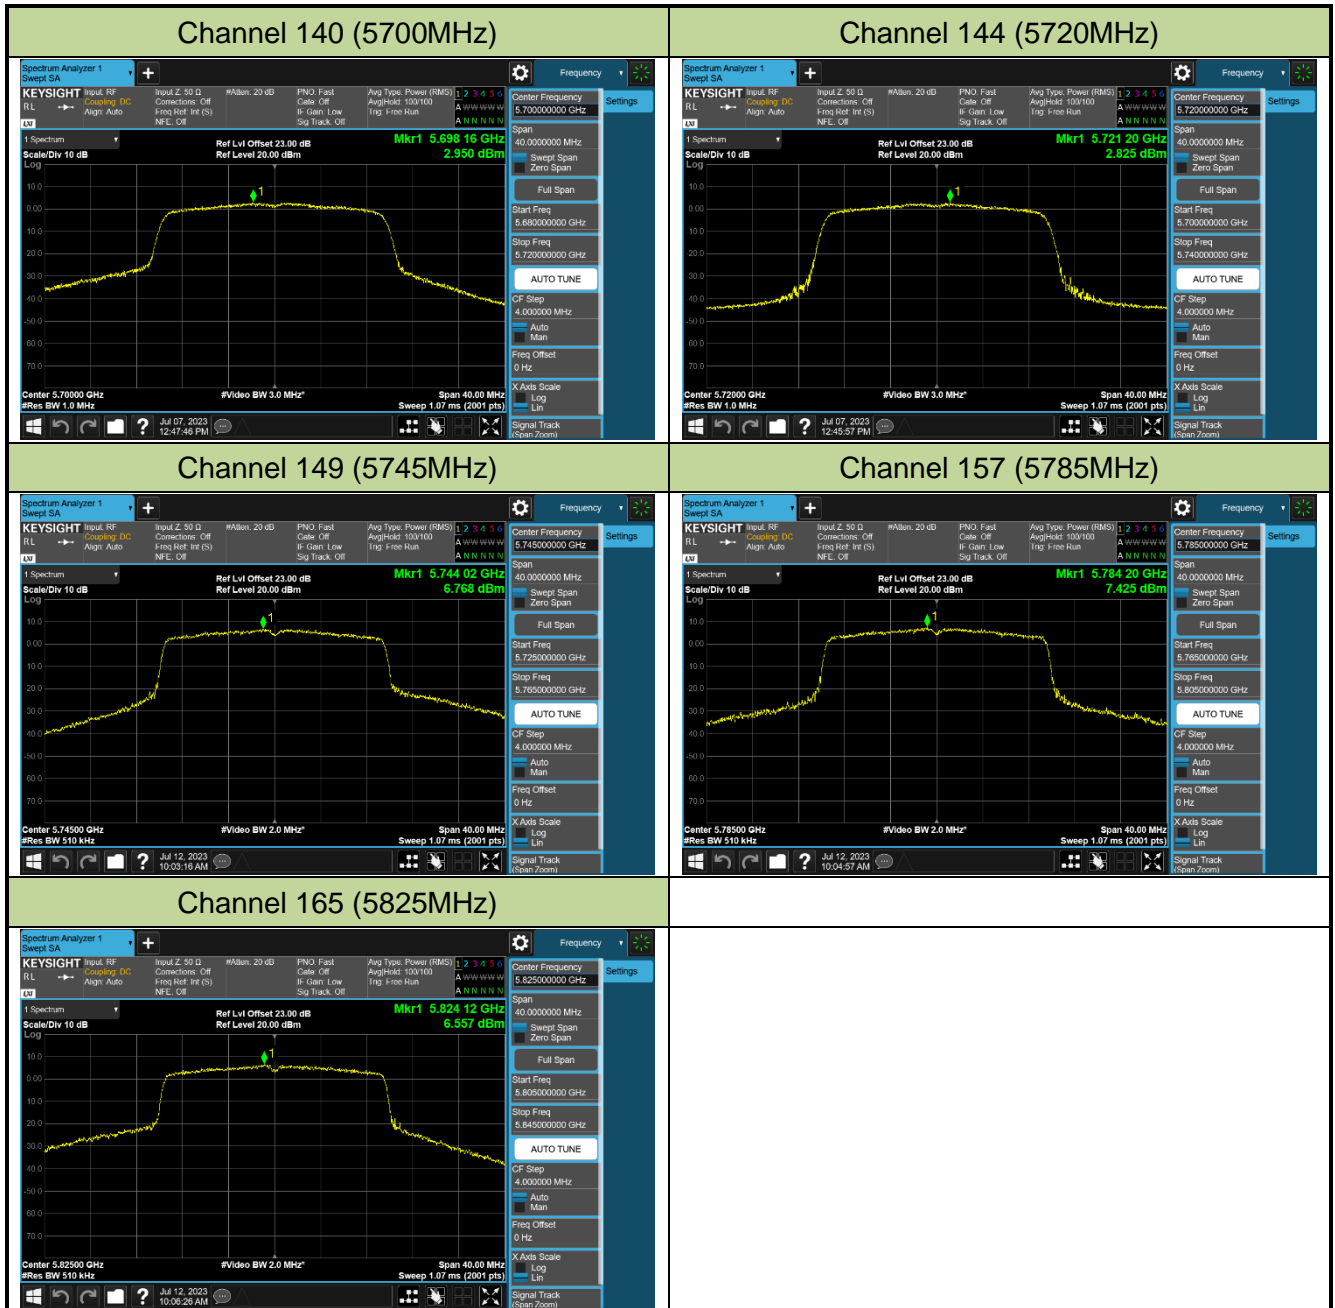

### 802.11ac-VHT160 Power Spectral Density - Ant 0

Channel 50 (5250MHz)

Channel 114 (5570MHz)

### 802.11ax-HE20 Power Spectral Density - Ant 0

Channel 36 (5180MHz)

Channel 44 (5220MHz)

Channel 48 (5240MHz)

Channel 52 (5260MHz)

Channel 60 (5300MHz)

Channel 64 (5320MHz)

Channel 100 (5500MHz)

Channel 116 (5580MHz)