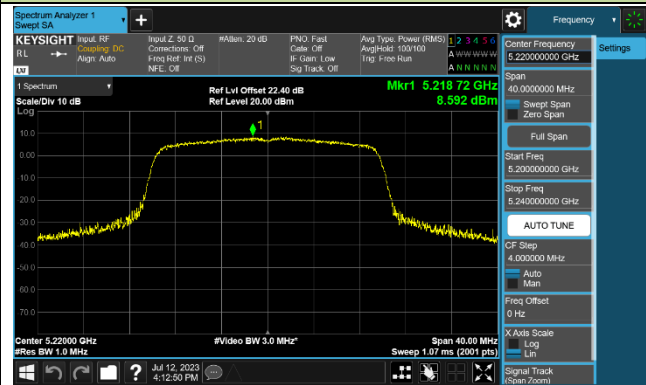

### 802.11ac-VHT160 Power Spectral Density - Ant 0

Channel 50 (5250MHz)

Channel 114 (5570MHz)

### 802.11ax-HE20 Power Spectral Density - Ant 0

Channel 36 (5180MHz)

Channel 44 (5220MHz)

Channel 48 (5240MHz)

Channel 52 (5260MHz)

Channel 60 (5300MHz)

Channel 64 (5320MHz)

Channel 100 (5500MHz)