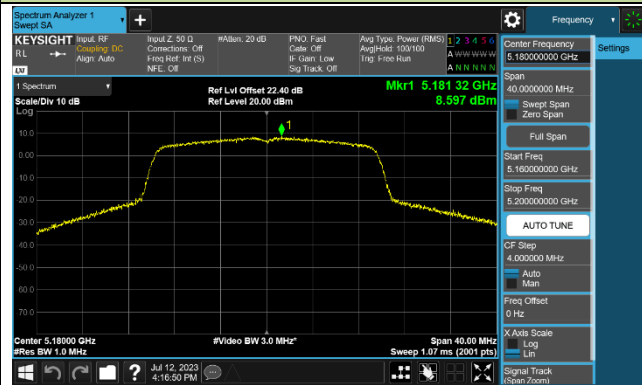

### 802.11ac-VHT160 Power Spectral Density - Ant 0

Channel 50 (5250MHz)

Channel 114 (5570MHz)

### 802.11ax-HE20 Power Spectral Density - Ant 0

Channel 36 (5180MHz)

Channel 44 (5220MHz)

Channel 48 (5240MHz)

Channel 52 (5260MHz)

Channel 60 (5300MHz)

Channel 64 (5320MHz)

Channel 100 (5500MHz)