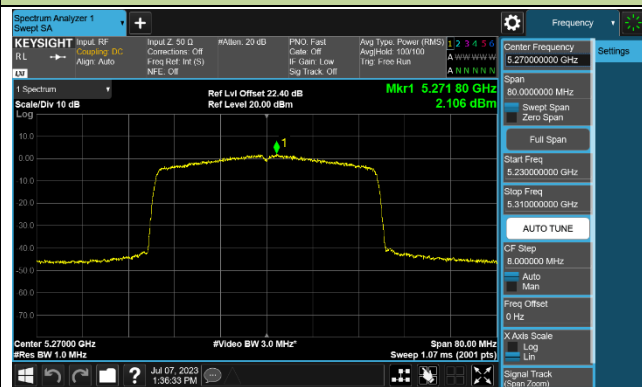

Channel 52 (5260MHz)

Channel 60 (5300MHz)

Channel 64 (5320MHz)

Channel 100 (5500MHz)

Channel 116 (5580MHz)

802.11ax-HE40 Power Spectral Density - Ant 3

Channel 38 (5190MHz)

Channel 46 (5230MHz)

Channel 54 (5270MHz)

Channel 62 (5310MHz)

Channel 102 (5510MHz)

Channel 110 (5550MHz)

Channel 134 (5670MHz)

Channel 142 (5710MHz)