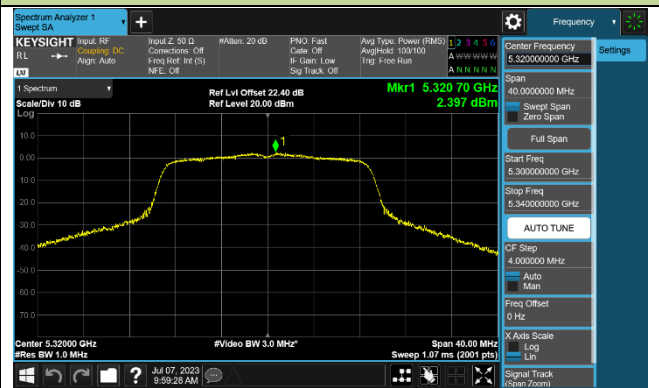

802.11ac-VHT20 Power Spectral Density - Ant 3

Channel 36 (5180MHz)

Channel 44 (5220MHz)

Channel 48 (5240MHz)

Channel 52 (5260MHz)

Channel 60 (5300MHz)

Channel 64 (5320MHz)

Channel 100 (5500MHz)

Channel 116 (5580MHz)

802.11ac-VHT40 Power Spectral Density - Ant 3

Channel 38 (5190MHz)

Channel 46 (5230MHz)

Channel 54 (5270MHz)

Channel 62 (5310MHz)

Channel 102 (5510MHz)

Channel 110 (5550MHz)