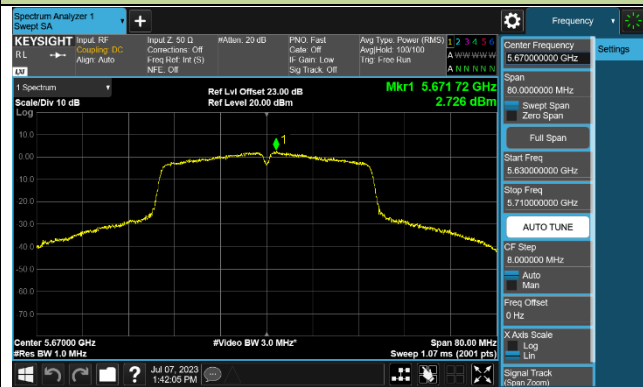

Channel 116 (5580MHz)

802.11ac-VHT40 Power Spectral Density - Ant 3

Channel 38 (5190MHz)

Channel 46 (5230MHz)

Channel 54 (5270MHz)

Channel 62 (5310MHz)

Channel 102 (5510MHz)

Channel 110 (5550MHz)

Channel 134 (5670MHz)

Channel 142 (5710MHz)

802.11ac-VHT80 Power Spectral Density - Ant 3

Channel 42 (5210MHz)

Channel 58 (5290MHz)

Channel 106 (5530MHz)

Channel 122 (5610MHz)

Channel 138 (5690MHz)