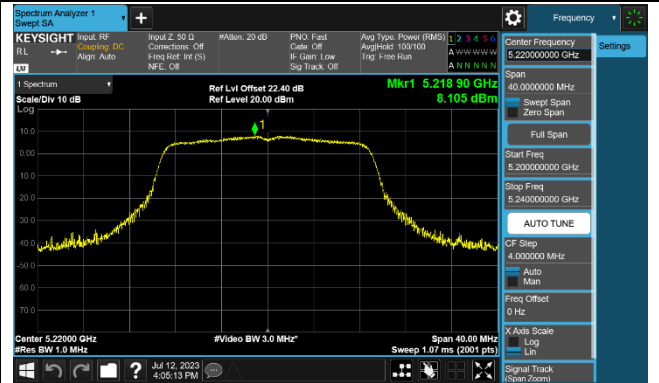

802.11ac-VHT20 Power Spectral Density - Ant 3

Channel 36 (5180MHz)

Channel 44 (5220MHz)

Channel 48 (5240MHz)

Channel 52 (5260MHz)

Channel 60 (5300MHz)

Channel 64 (5320MHz)

Channel 100 (5500MHz)

Channel 116 (5580MHz)

802.11ac-VHT40 Power Spectral Density - Ant 3

Channel 38 (5190MHz)

Channel 46 (5230MHz)

Channel 54 (5270MHz)

Channel 62 (5310MHz)

Channel 102 (5510MHz)

Channel 110 (5550MHz)