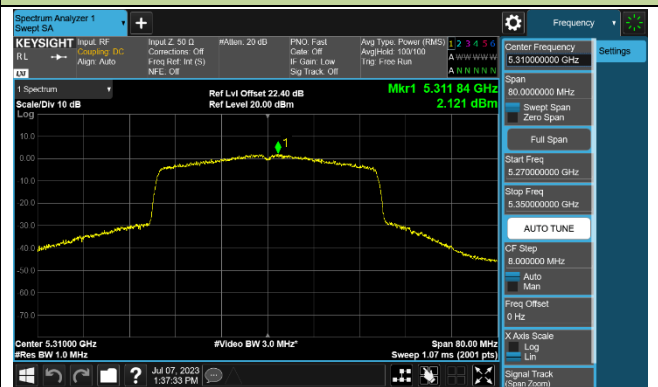

Channel 155 (5775MHz)

802.11ac-VHT160 Power Spectral Density - Ant 3

Channel 50 (5250MHz)

Channel 114 (5570MHz)

802.11ax-HE20 Power Spectral Density - Ant 3

Channel 36 (5180MHz)

Channel 44 (5220MHz)

Channel 48 (5240MHz)

Channel 52 (5260MHz)

Channel 60 (5300MHz)

Channel 64 (5320MHz)

Channel 100 (5500MHz)

Channel 116 (5580MHz)

802.11ax-HE40 Power Spectral Density - Ant 3

Channel 38 (5190MHz)

Channel 46 (5230MHz)

Channel 54 (5270MHz)

Channel 62 (5310MHz)

Channel 102 (5510MHz)

Channel 110 (5550MHz)

Channel 134 (5670MHz)

Channel 142 (5710MHz)