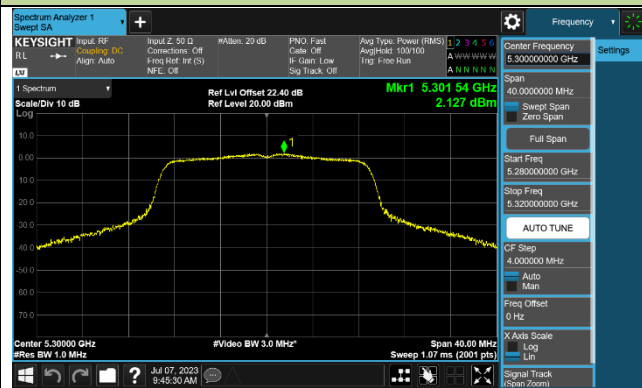

802.11ac-VHT20 Power Spectral Density - Ant 3

Channel 36 (5180MHz)

Channel 44 (5220MHz)

Channel 48 (5240MHz)

Channel 52 (5260MHz)

Channel 60 (5300MHz)

Channel 64 (5320MHz)

Channel 100 (5500MHz)

Channel 116 (5580MHz)

802.11ac-VHT40 Power Spectral Density - Ant 3

Channel 38 (5190MHz)

Channel 46 (5230MHz)

Channel 54 (5270MHz)

Channel 62 (5310MHz)

Channel 102 (5510MHz)

Channel 110 (5550MHz)