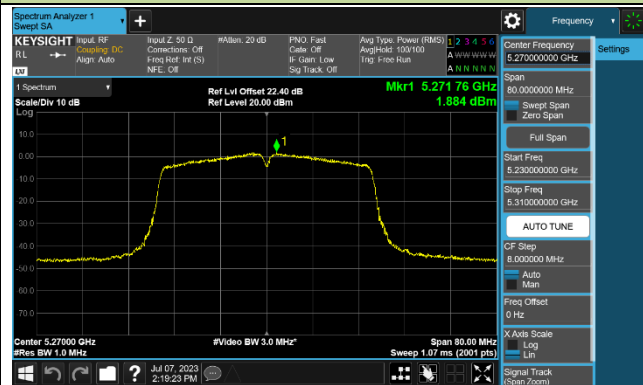

Channel 116 (5580MHz)

802.11ac-VHT40 Power Spectral Density - Ant 3

Channel 38 (5190MHz)

Channel 46 (5230MHz)

Channel 54 (5270MHz)

Channel 62 (5310MHz)

Channel 102 (5510MHz)

Channel 110 (5550MHz)

Channel 134 (5670MHz)

Channel 142 (5710MHz)

802.11ac-VHT80 Power Spectral Density - Ant 3

Channel 42 (5210MHz)

Channel 58 (5290MHz)

Channel 106 (5530MHz)

Channel 122 (5610MHz)

Channel 138 (5690MHz)