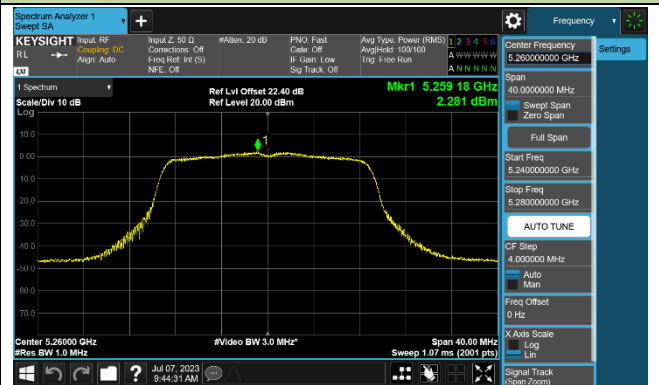

802.11ac-VHT20 Power Spectral Density - Ant 3

Channel 36 (5180MHz)

Channel 44 (5220MHz)

Channel 48 (5240MHz)

Channel 52 (5260MHz)

Channel 60 (5300MHz)

Channel 64 (5320MHz)

Channel 100 (5500MHz)

Channel 116 (5580MHz)

802.11ac-VHT40 Power Spectral Density - Ant 3

Channel 38 (5190MHz)

Channel 46 (5230MHz)

Channel 54 (5270MHz)

Channel 62 (5310MHz)

Channel 102 (5510MHz)

Channel 110 (5550MHz)