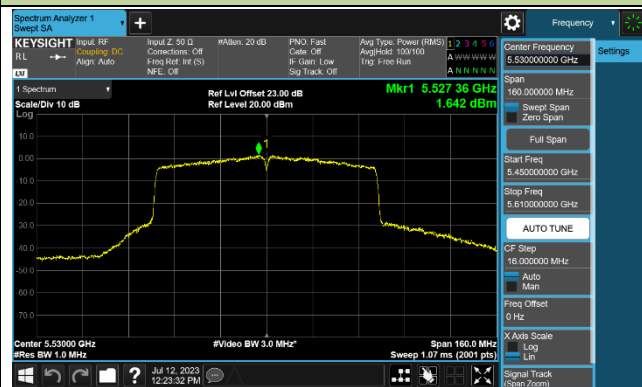

Channel 134 (5670MHz)

Channel 142 (5710MHz)

802.11ac-VHT80 Power Spectral Density - Ant 3

Channel 42 (5210MHz)

Channel 58 (5290MHz)

Channel 106 (5530MHz)

Channel 122 (5610MHz)

Channel 138 (5690MHz)

Channel 155 (5775MHz)

802.11ac-VHT160 Power Spectral Density - Ant 3

Channel 50 (5250MHz)

Channel 114 (5570MHz)

802.11ax-HE20 Power Spectral Density - Ant 3

Channel 36 (5180MHz)

Channel 44 (5220MHz)

Channel 48 (5240MHz)