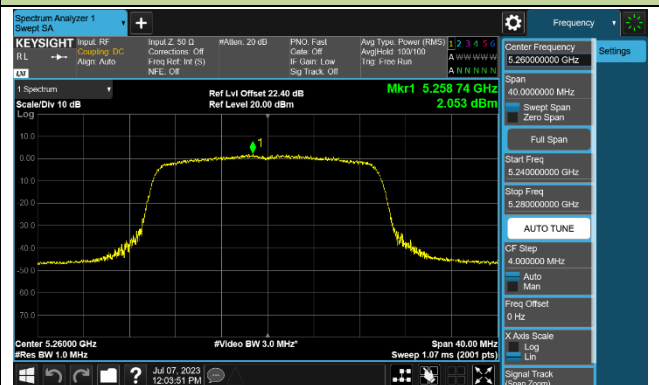

Channel 52 (5260MHz)