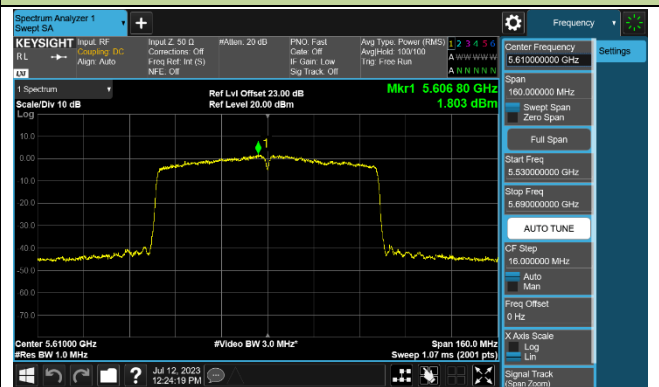

Channel 134 (5670MHz)

Channel 142 (5710MHz)

802.11ac-VHT80 Power Spectral Density - Ant 3

Channel 42 (5210MHz)

Channel 58 (5290MHz)

Channel 106 (5530MHz)

Channel 122 (5610MHz)

Channel 138 (5690MHz)

Channel 155 (5775MHz)

802.11ac-VHT160 Power Spectral Density - Ant 3

Channel 50 (5250MHz)

Channel 114 (5570MHz)

802.11ax-HE20 Power Spectral Density - Ant 3

Channel 36 (5180MHz)

Channel 44 (5220MHz)

Channel 48 (5240MHz)