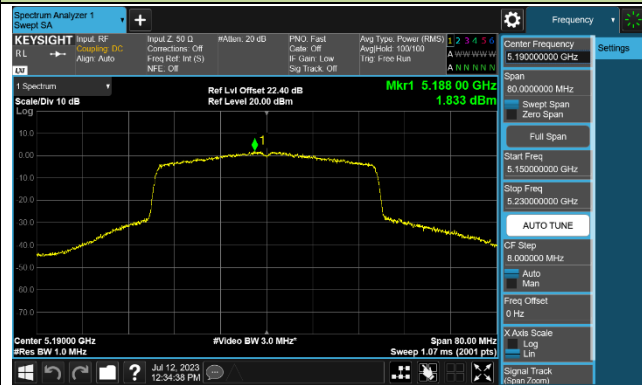

Channel 52 (5260MHz)

Channel 60 (5300MHz)

Channel 64 (5320MHz)

Channel 100 (5500MHz)

Channel 116 (5580MHz)

802.11ax-HE40 Power Spectral Density - Ant 3

Channel 38 (5190MHz)

Channel 46 (5230MHz)

Channel 54 (5270MHz)

Channel 62 (5310MHz)

Channel 102 (5510MHz)

Channel 110 (5550MHz)

Channel 134 (5670MHz)

Channel 142 (5710MHz)