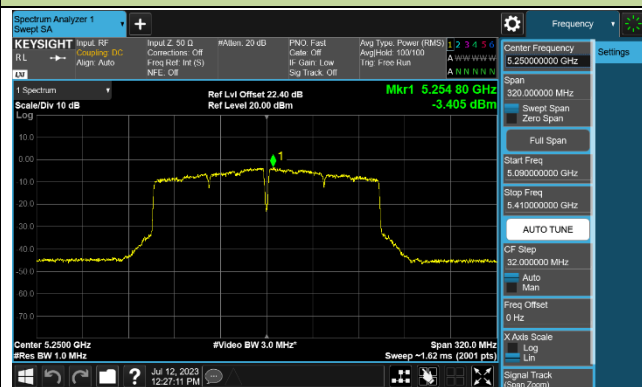

Channel 134 (5670MHz)

Channel 142 (5710MHz)

802.11ac-VHT80 Power Spectral Density - Ant 3

Channel 42 (5210MHz)

Channel 58 (5290MHz)

Channel 106 (5530MHz)

Channel 122 (5610MHz)

Channel 138 (5690MHz)

Channel 155 (5775MHz)

802.11ac-VHT160 Power Spectral Density - Ant 3

Channel 50 (5250MHz)

Channel 114 (5570MHz)

802.11ax-HE20 Power Spectral Density - Ant 3

Channel 36 (5180MHz)

Channel 44 (5220MHz)

Channel 48 (5240MHz)