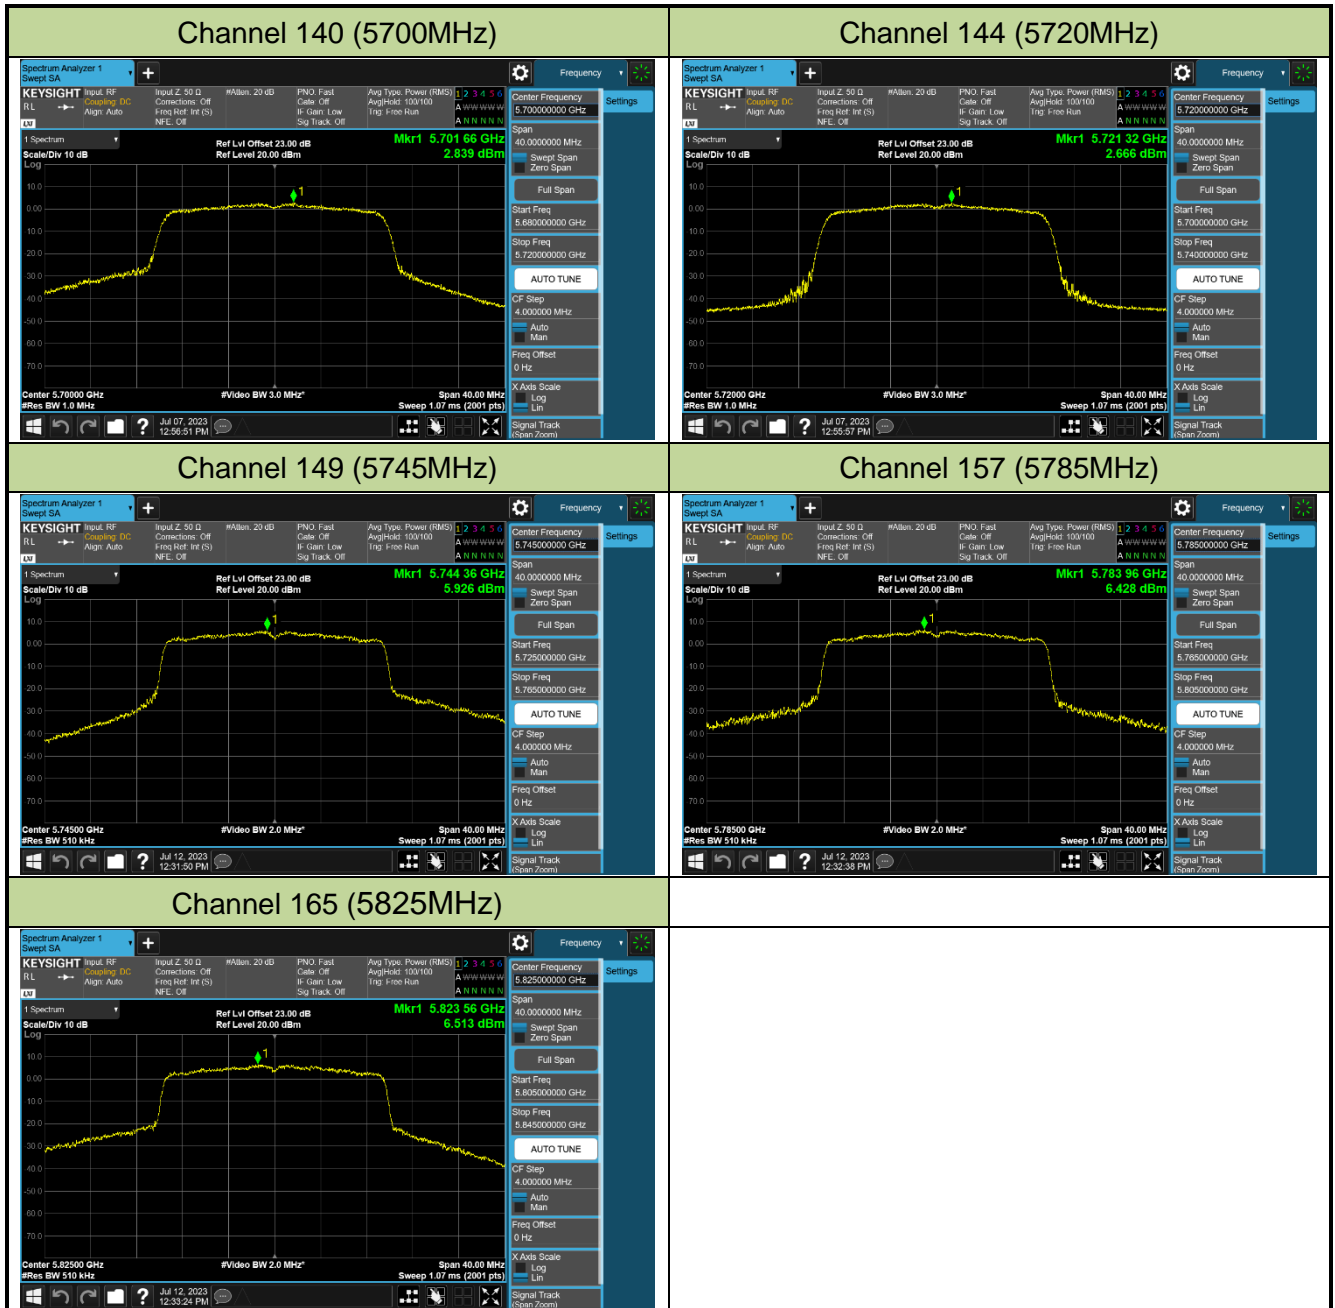

Channel 134 (5670MHz)

Channel 142 (5710MHz)

802.11ac-VHT80 Power Spectral Density - Ant 3

Channel 42 (5210MHz)

Channel 58 (5290MHz)

Channel 106 (5530MHz)

Channel 122 (5610MHz)

Channel 138 (5690MHz)

Channel 155 (5775MHz)

802.11ac-VHT160 Power Spectral Density - Ant 3

Channel 50 (5250MHz)

Channel 114 (5570MHz)

802.11ax-HE20 Power Spectral Density - Ant 3

Channel 36 (5180MHz)

Channel 44 (5220MHz)

Channel 48 (5240MHz)

Channel 52 (5260MHz)

Channel 60 (5300MHz)

Channel 64 (5320MHz)

Channel 100 (5500MHz)

Channel 116 (5580MHz)

802.11ax-HE40 Power Spectral Density - Ant 3

Channel 38 (5190MHz)

Channel 46 (5230MHz)

Channel 54 (5270MHz)

Channel 62 (5310MHz)

Channel 102 (5510MHz)

Channel 110 (5550MHz)

Channel 134 (5670MHz)

Channel 142 (5710MHz)