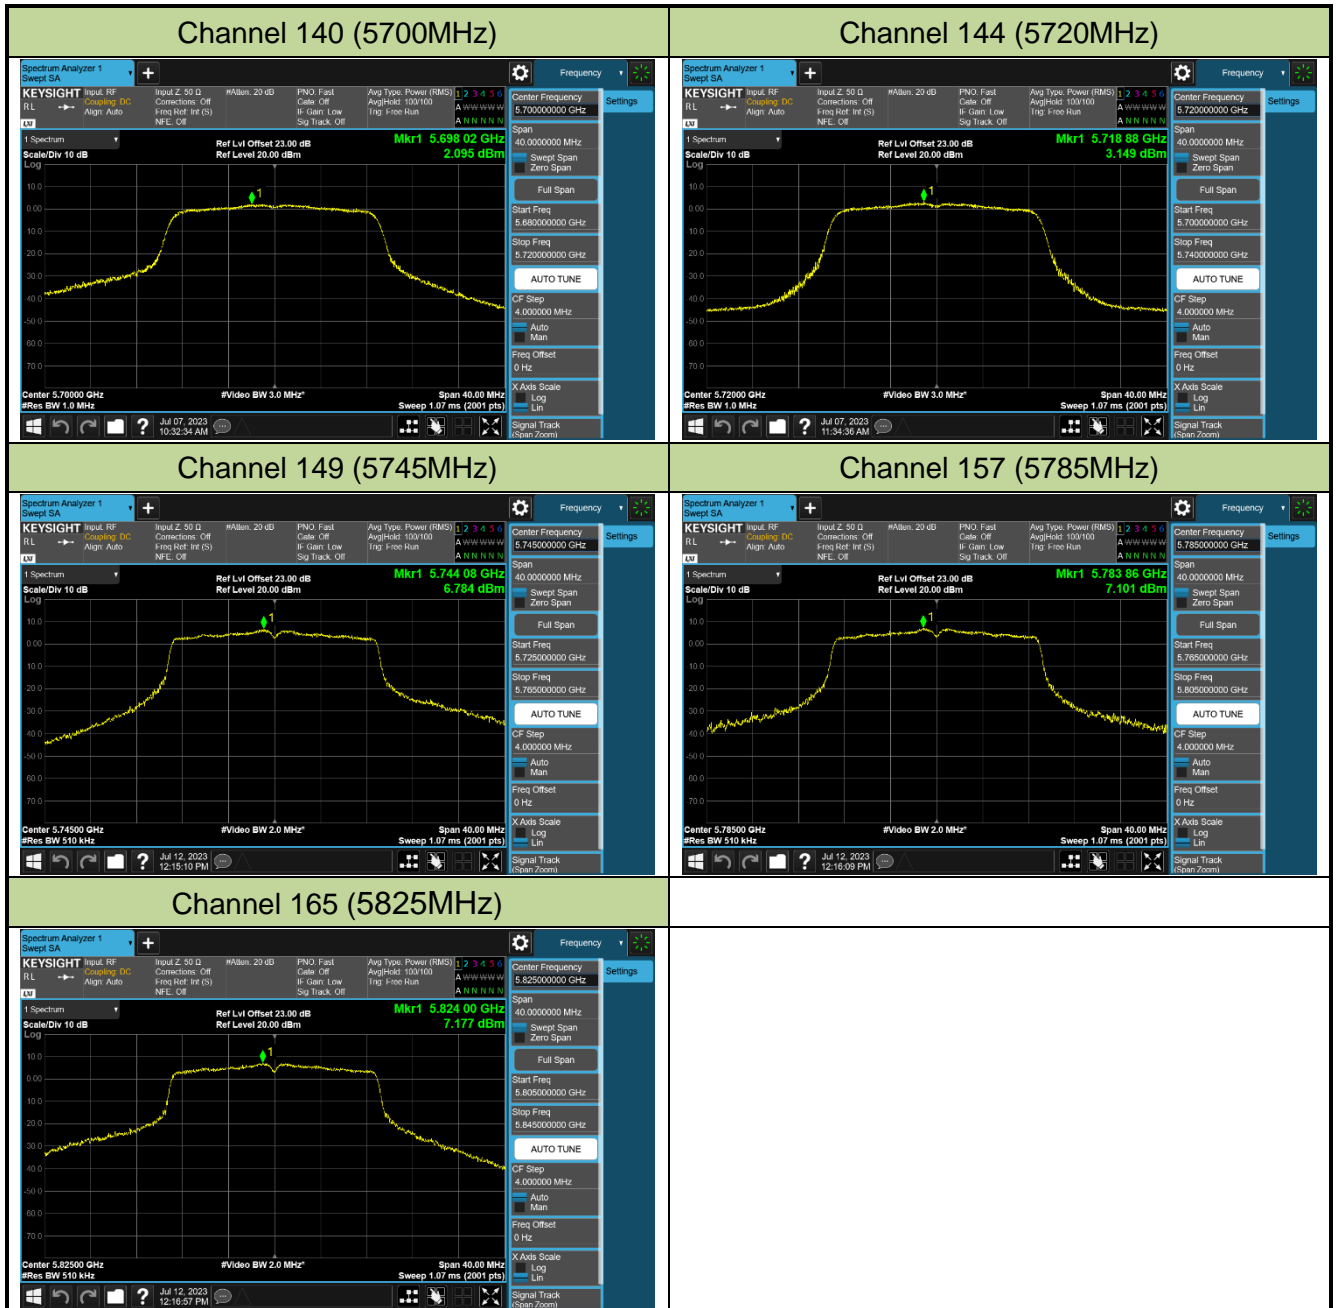

802.11ac-VHT20 Power Spectral Density - Ant 3

Channel 36 (5180MHz)

Channel 44 (5220MHz)

Channel 48 (5240MHz)

Channel 52 (5260MHz)

Channel 60 (5300MHz)

Channel 64 (5320MHz)

Channel 100 (5500MHz)

Channel 116 (5580MHz)

802.11ac-VHT40 Power Spectral Density - Ant 3

Channel 38 (5190MHz)

Channel 46 (5230MHz)

Channel 54 (5270MHz)

Channel 62 (5310MHz)

Channel 102 (5510MHz)

Channel 110 (5550MHz)

Channel 134 (5670MHz)

Channel 142 (5710MHz)

802.11ac-VHT80 Power Spectral Density - Ant 3

Channel 42 (5210MHz)

Channel 58 (5290MHz)

Channel 106 (5530MHz)

Channel 122 (5610MHz)

Channel 138 (5690MHz)