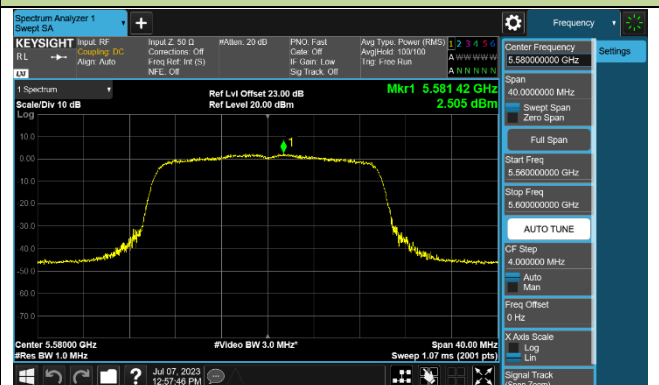

Channel 52 (5260MHz)

Channel 60 (5300MHz)

Channel 64 (5320MHz)

Channel 100 (5500MHz)

Channel 116 (5580MHz)

802.11ax-HE40 Power Spectral Density - Ant 3

Channel 38 (5190MHz)

Channel 46 (5230MHz)

Channel 54 (5270MHz)

Channel 62 (5310MHz)

Channel 102 (5510MHz)

Channel 110 (5550MHz)

Channel 134 (5670MHz)

Channel 142 (5710MHz)