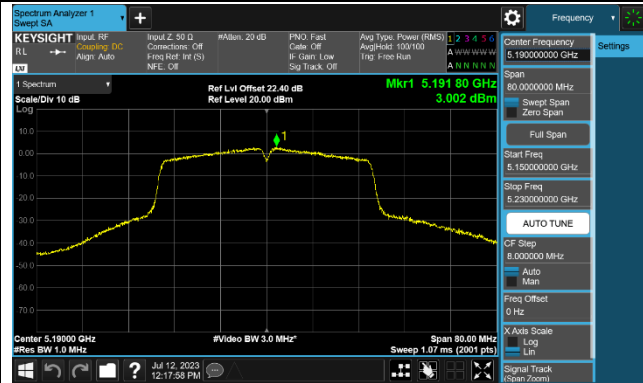

802.11ac-VHT20 Power Spectral Density - Ant 3

Channel 36 (5180MHz)

Channel 44 (5220MHz)

Channel 48 (5240MHz)

Channel 52 (5260MHz)

Channel 60 (5300MHz)

Channel 64 (5320MHz)

Channel 100 (5500MHz)

Channel 116 (5580MHz)

802.11ac-VHT40 Power Spectral Density - Ant 3

Channel 38 (5190MHz)

Channel 46 (5230MHz)

Channel 54 (5270MHz)

Channel 62 (5310MHz)

Channel 102 (5510MHz)

Channel 110 (5550MHz)