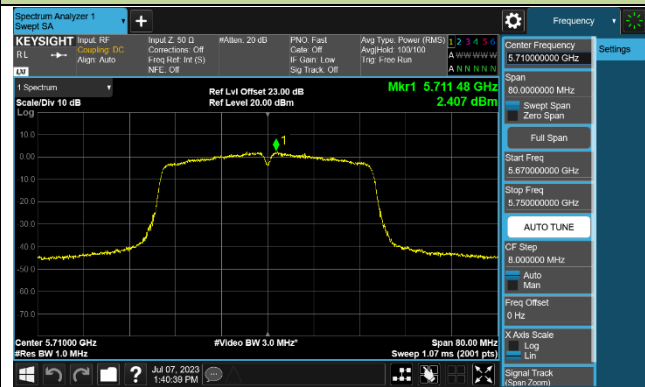

Channel 116 (5580MHz)

802.11ac-VHT40 Power Spectral Density - Ant 3

Channel 38 (5190MHz)

Channel 46 (5230MHz)

Channel 54 (5270MHz)

Channel 62 (5310MHz)

Channel 102 (5510MHz)

Channel 110 (5550MHz)

Channel 134 (5670MHz)

Channel 142 (5710MHz)

802.11ac-VHT80 Power Spectral Density - Ant 3

Channel 42 (5210MHz)

Channel 58 (5290MHz)

Channel 106 (5530MHz)

Channel 122 (5610MHz)

Channel 138 (5690MHz)