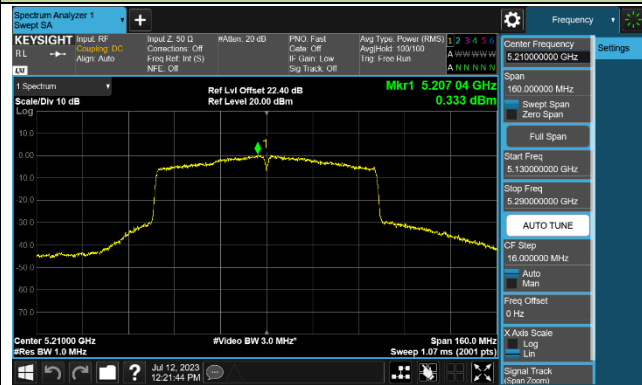

Channel 134 (5670MHz)

Channel 142 (5710MHz)

802.11ac-VHT80 Power Spectral Density - Ant 3

Channel 42 (5210MHz)

Channel 58 (5290MHz)

Channel 106 (5530MHz)

Channel 122 (5610MHz)

Channel 138 (5690MHz)

Channel 155 (5775MHz)

802.11ac-VHT160 Power Spectral Density - Ant 3

Channel 50 (5250MHz)

Channel 114 (5570MHz)

802.11ax-HE20 Power Spectral Density - Ant 3

Channel 36 (5180MHz)

Channel 44 (5220MHz)

Channel 48 (5240MHz)