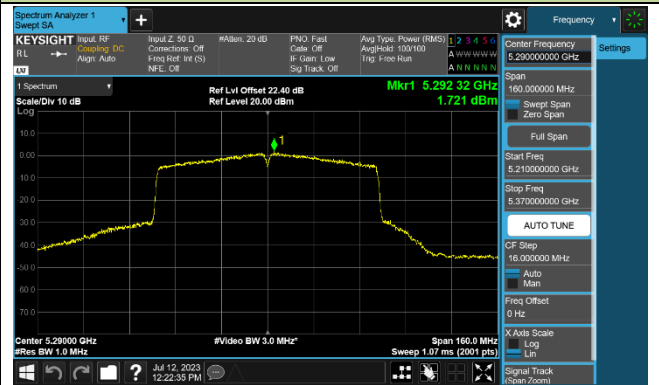

Channel 134 (5670MHz)

Channel 142 (5710MHz)

802.11ac-VHT80 Power Spectral Density - Ant 3

Channel 42 (5210MHz)

Channel 58 (5290MHz)

Channel 106 (5530MHz)

Channel 122 (5610MHz)

Channel 138 (5690MHz)

Channel 155 (5775MHz)

802.11ac-VHT160 Power Spectral Density - Ant 3

Channel 50 (5250MHz)

Channel 114 (5570MHz)

802.11ax-HE20 Power Spectral Density - Ant 3

Channel 36 (5180MHz)

Channel 44 (5220MHz)

Channel 48 (5240MHz)