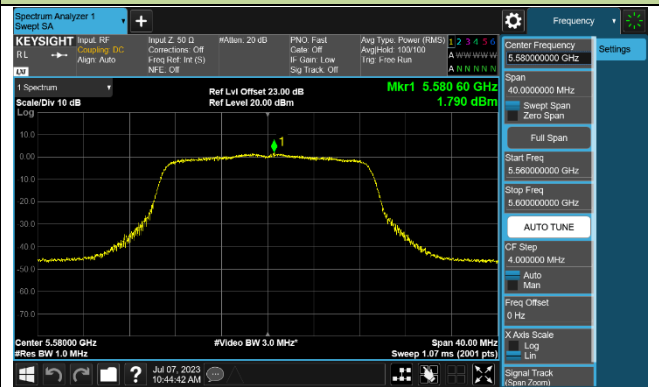

802.11ac-VHT20 Power Spectral Density - Ant 3

Channel 36 (5180MHz)

Channel 44 (5220MHz)

Channel 48 (5240MHz)

Channel 52 (5260MHz)

Channel 60 (5300MHz)

Channel 64 (5320MHz)

Channel 100 (5500MHz)

Channel 116 (5580MHz)

802.11ac-VHT40 Power Spectral Density - Ant 3

Channel 38 (5190MHz)

Channel 46 (5230MHz)

Channel 54 (5270MHz)

Channel 62 (5310MHz)

Channel 102 (5510MHz)

Channel 110 (5550MHz)