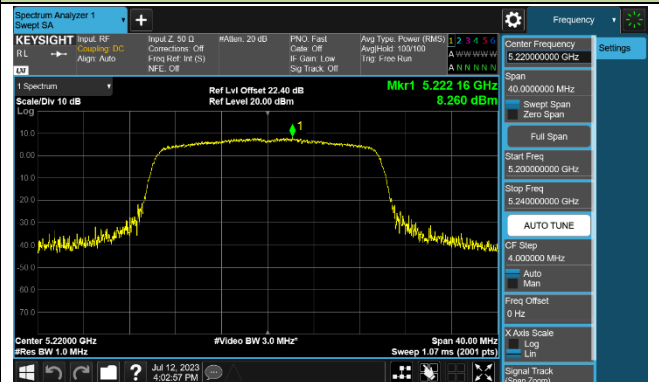

Channel 155 (5775MHz)

802.11ac-VHT160 Power Spectral Density - Ant 3

Channel 50 (5250MHz)

Channel 114 (5570MHz)

802.11ax-HE20 Power Spectral Density - Ant 3

Channel 36 (5180MHz)

Channel 44 (5220MHz)

Channel 48 (5240MHz)