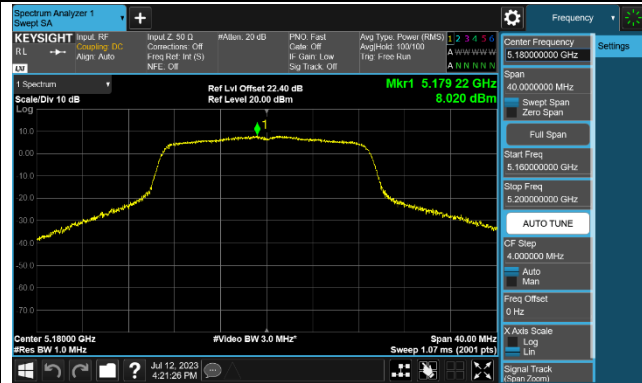

802.11ac-VHT20 Power Spectral Density - Ant 3

Channel 36 (5180MHz)

Channel 44 (5220MHz)

Channel 48 (5240MHz)

Channel 52 (5260MHz)

Channel 60 (5300MHz)

Channel 64 (5320MHz)

Channel 100 (5500MHz)

Channel 116 (5580MHz)

802.11ac-VHT40 Power Spectral Density - Ant 3

Channel 38 (5190MHz)

Channel 46 (5230MHz)

Channel 54 (5270MHz)

Channel 62 (5310MHz)

Channel 102 (5510MHz)

Channel 110 (5550MHz)