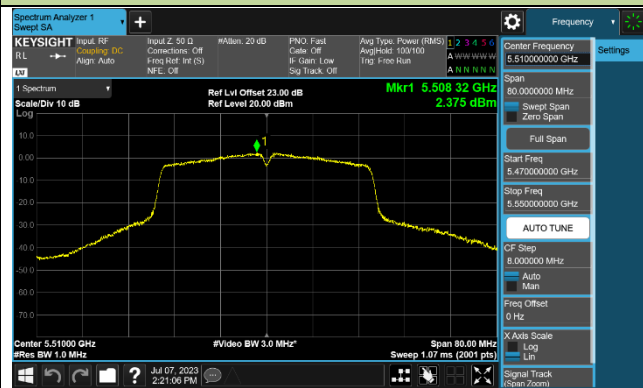

Channel 116 (5580MHz)

802.11ac-VHT40 Power Spectral Density - Ant 3

Channel 38 (5190MHz)

Channel 46 (5230MHz)

Channel 54 (5270MHz)

Channel 62 (5310MHz)

Channel 102 (5510MHz)

Channel 110 (5550MHz)

Channel 134 (5670MHz)

Channel 142 (5710MHz)

802.11ac-VHT80 Power Spectral Density - Ant 3

Channel 42 (5210MHz)

Channel 58 (5290MHz)

Channel 106 (5530MHz)

Channel 122 (5610MHz)

Channel 138 (5690MHz)