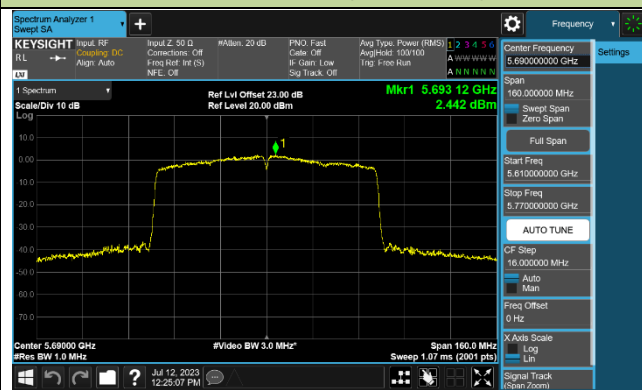

Channel 134 (5670MHz)

Channel 142 (5710MHz)

802.11ac-VHT80 Power Spectral Density - Ant 3

Channel 42 (5210MHz)

Channel 58 (5290MHz)

Channel 106 (5530MHz)

Channel 122 (5610MHz)

Channel 138 (5690MHz)

Channel 155 (5775MHz)

802.11ac-VHT160 Power Spectral Density - Ant 3

Channel 50 (5250MHz)

Channel 114 (5570MHz)

802.11ax-HE20 Power Spectral Density - Ant 3

Channel 36 (5180MHz)

Channel 44 (5220MHz)

Channel 48 (5240MHz)