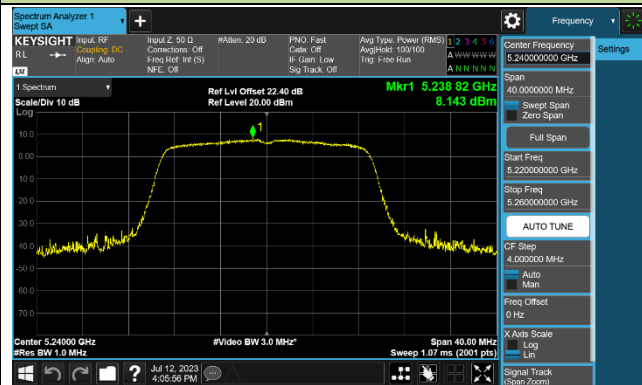

802.11ac-VHT20 Power Spectral Density - Ant 3

Channel 36 (5180MHz)

Channel 44 (5220MHz)

Channel 48 (5240MHz)

Channel 52 (5260MHz)

Channel 60 (5300MHz)

Channel 64 (5320MHz)

Channel 100 (5500MHz)

Channel 116 (5580MHz)

802.11ac-VHT40 Power Spectral Density - Ant 3

Channel 38 (5190MHz)

Channel 46 (5230MHz)

Channel 54 (5270MHz)

Channel 62 (5310MHz)

Channel 102 (5510MHz)

Channel 110 (5550MHz)