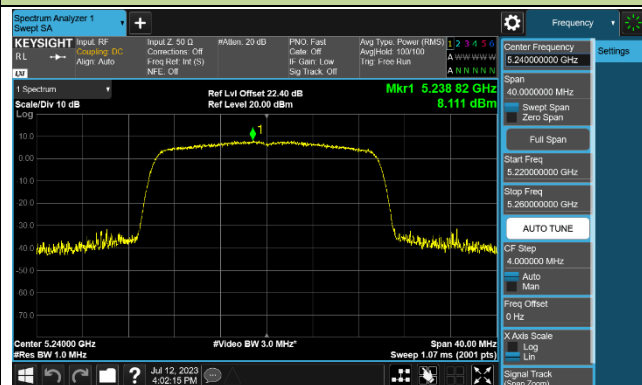

Channel 155 (5775MHz)

802.11ac-VHT160 Power Spectral Density - Ant 3

Channel 50 (5250MHz)

Channel 114 (5570MHz)

802.11ax-HE20 Power Spectral Density - Ant 3

Channel 36 (5180MHz)

Channel 44 (5220MHz)

Channel 48 (5240MHz)