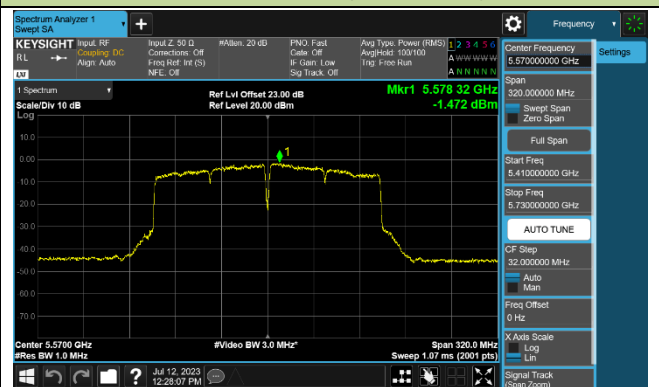

Channel 134 (5670MHz)

Channel 142 (5710MHz)

802.11ac-VHT80 Power Spectral Density - Ant 3

Channel 42 (5210MHz)

Channel 58 (5290MHz)

Channel 106 (5530MHz)

Channel 122 (5610MHz)

Channel 138 (5690MHz)

Channel 155 (5775MHz)

802.11ac-VHT160 Power Spectral Density - Ant 3

Channel 50 (5250MHz)

Channel 114 (5570MHz)

802.11ax-HE20 Power Spectral Density - Ant 3

Channel 36 (5180MHz)

Channel 44 (5220MHz)

Channel 48 (5240MHz)

Channel 52 (5260MHz)

Channel 60 (5300MHz)

Channel 64 (5320MHz)

Channel 100 (5500MHz)

Channel 116 (5580MHz)

802.11ax-HE40 Power Spectral Density - Ant 3

Channel 38 (5190MHz)

Channel 46 (5230MHz)