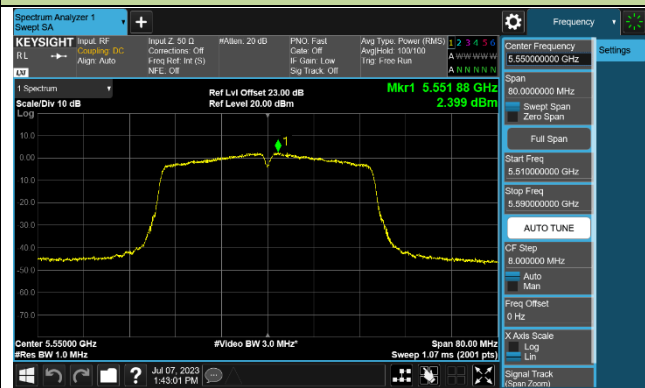

Channel 116 (5580MHz)

802.11ac-VHT40 Power Spectral Density - Ant 3

Channel 38 (5190MHz)

Channel 46 (5230MHz)

Channel 54 (5270MHz)

Channel 62 (5310MHz)

Channel 102 (5510MHz)

Channel 110 (5550MHz)

Channel 134 (5670MHz)

Channel 142 (5710MHz)

802.11ac-VHT80 Power Spectral Density - Ant 3

Channel 42 (5210MHz)

Channel 58 (5290MHz)

Channel 106 (5530MHz)

Channel 122 (5610MHz)

Channel 138 (5690MHz)