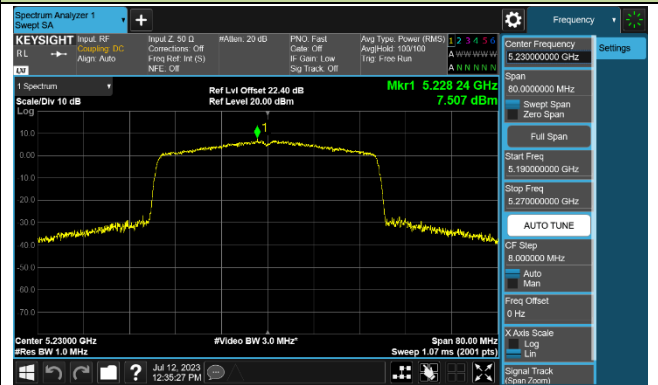

Channel 52 (5260MHz)

Channel 60 (5300MHz)

Channel 64 (5320MHz)

Channel 100 (5500MHz)

Channel 116 (5580MHz)

802.11ax-HE40 Power Spectral Density - Ant 3

Channel 38 (5190MHz)

Channel 46 (5230MHz)

Channel 54 (5270MHz)

Channel 62 (5310MHz)

Channel 102 (5510MHz)

Channel 110 (5550MHz)

Channel 134 (5670MHz)

Channel 142 (5710MHz)