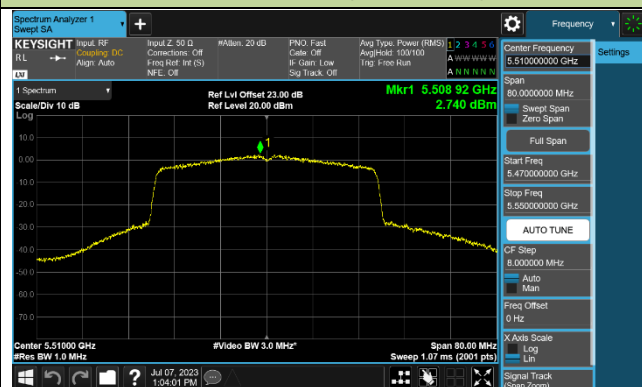

Channel 52 (5260MHz)

Channel 60 (5300MHz)

Channel 64 (5320MHz)

Channel 100 (5500MHz)

Channel 116 (5580MHz)

802.11ax-HE40 Power Spectral Density - Ant 3

Channel 38 (5190MHz)

Channel 46 (5230MHz)

Channel 54 (5270MHz)

Channel 62 (5310MHz)

Channel 102 (5510MHz)

Channel 110 (5550MHz)

Channel 134 (5670MHz)

Channel 142 (5710MHz)