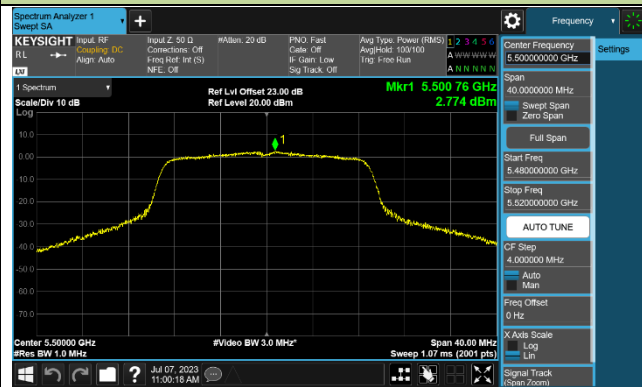

802.11ac-VHT20 Power Spectral Density - Ant 3

Channel 36 (5180MHz)

Channel 44 (5220MHz)

Channel 48 (5240MHz)

Channel 52 (5260MHz)

Channel 60 (5300MHz)

Channel 64 (5320MHz)

Channel 100 (5500MHz)

Channel 116 (5580MHz)

802.11ac-VHT40 Power Spectral Density - Ant 3

Channel 38 (5190MHz)

Channel 46 (5230MHz)

Channel 54 (5270MHz)

Channel 62 (5310MHz)

Channel 102 (5510MHz)

Channel 110 (5550MHz)