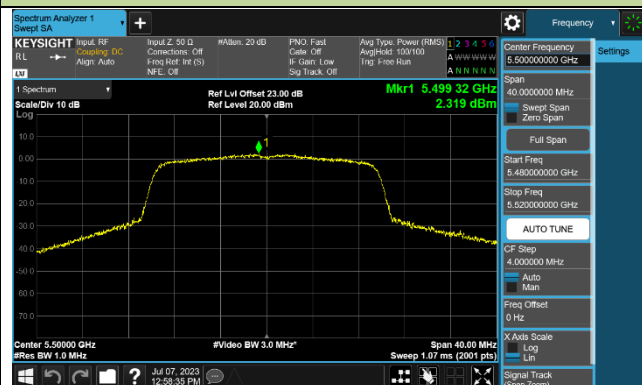

Channel 52 (5260MHz)

Channel 60 (5300MHz)

Channel 64 (5320MHz)

Channel 100 (5500MHz)

Channel 116 (5580MHz)

802.11ax-HE40 Power Spectral Density - Ant 3

Channel 38 (5190MHz)

Channel 46 (5230MHz)

Channel 54 (5270MHz)

Channel 62 (5310MHz)

Channel 102 (5510MHz)

Channel 110 (5550MHz)

Channel 134 (5670MHz)

Channel 142 (5710MHz)