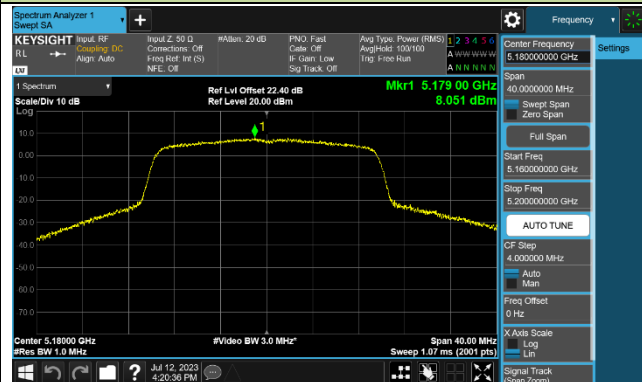

Channel 155 (5775MHz)

802.11ac-VHT160 Power Spectral Density - Ant 3

Channel 50 (5250MHz)

Channel 114 (5570MHz)

802.11ax-HE20 Power Spectral Density - Ant 3

Channel 36 (5180MHz)

Channel 44 (5220MHz)

Channel 48 (5240MHz)