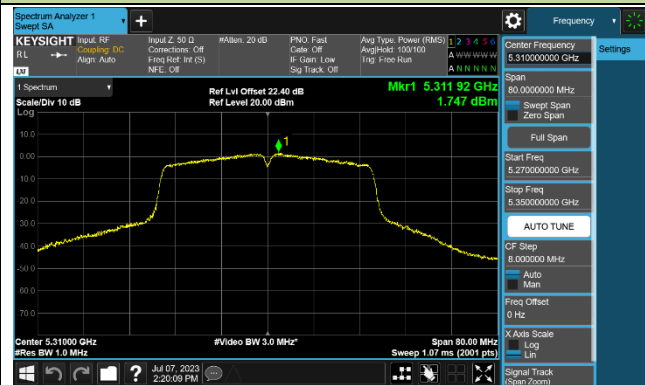

Channel 116 (5580MHz)

802.11ac-VHT40 Power Spectral Density - Ant 3

Channel 38 (5190MHz)

Channel 46 (5230MHz)

Channel 54 (5270MHz)

Channel 62 (5310MHz)

Channel 102 (5510MHz)

Channel 110 (5550MHz)

Channel 134 (5670MHz)

Channel 142 (5710MHz)

802.11ac-VHT80 Power Spectral Density - Ant 3

Channel 42 (5210MHz)

Channel 58 (5290MHz)

Channel 106 (5530MHz)

Channel 122 (5610MHz)

Channel 138 (5690MHz)