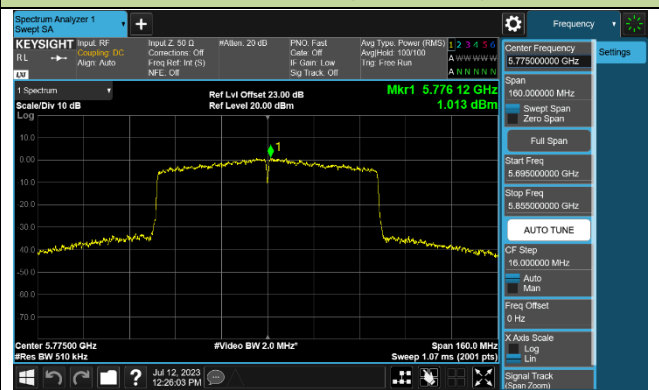

Channel 134 (5670MHz)

Channel 142 (5710MHz)

802.11ac-VHT80 Power Spectral Density - Ant 3

Channel 42 (5210MHz)

Channel 58 (5290MHz)

Channel 106 (5530MHz)

Channel 122 (5610MHz)

Channel 138 (5690MHz)

Channel 155 (5775MHz)

802.11ac-VHT160 Power Spectral Density - Ant 3

Channel 50 (5250MHz)

Channel 114 (5570MHz)

802.11ax-HE20 Power Spectral Density - Ant 3

Channel 36 (5180MHz)

Channel 44 (5220MHz)

Channel 48 (5240MHz)