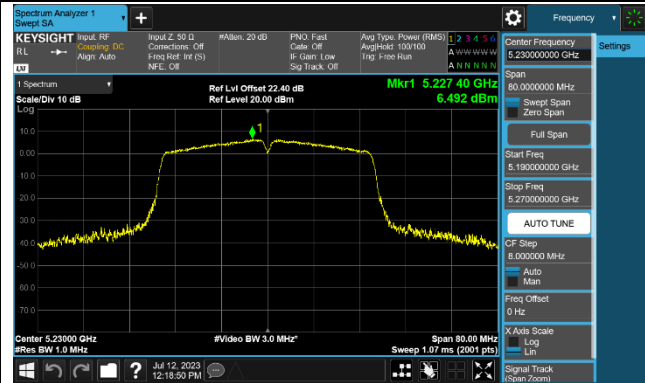

Channel 116 (5580MHz)

802.11ac-VHT40 Power Spectral Density - Ant 3

Channel 38 (5190MHz)

Channel 46 (5230MHz)

Channel 54 (5270MHz)

Channel 62 (5310MHz)

Channel 102 (5510MHz)

Channel 110 (5550MHz)

Channel 134 (5670MHz)

Channel 142 (5710MHz)

802.11ac-VHT80 Power Spectral Density - Ant 3

Channel 42 (5210MHz)

Channel 58 (5290MHz)

Channel 106 (5530MHz)

Channel 122 (5610MHz)

Channel 138 (5690MHz)