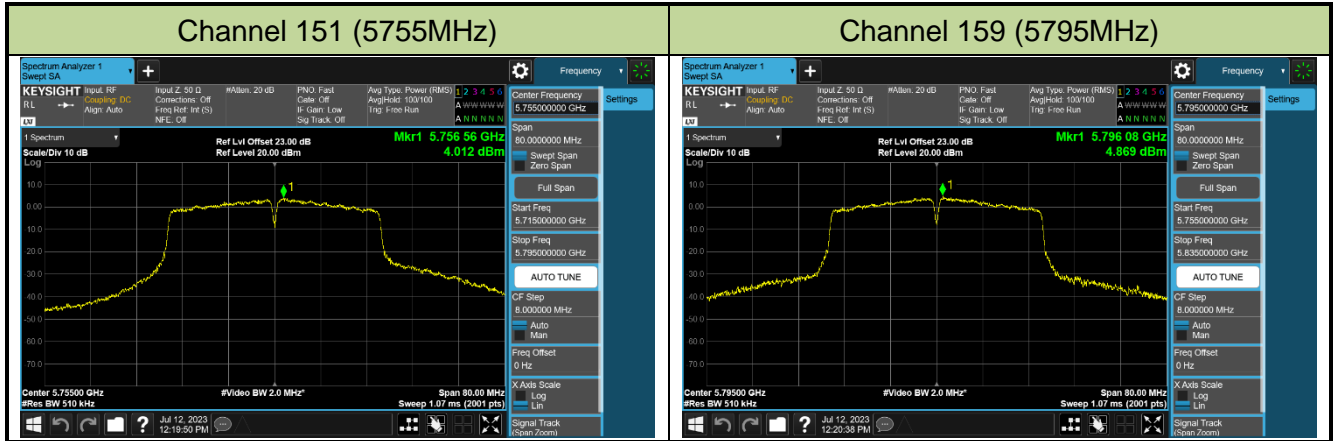

Channel 116 (5580MHz)

802.11ac-VHT40 Power Spectral Density - Ant 3

Channel 38 (5190MHz)

Channel 46 (5230MHz)

Channel 54 (5270MHz)

Channel 62 (5310MHz)

Channel 102 (5510MHz)

Channel 110 (5550MHz)

Channel 134 (5670MHz)

Channel 142 (5710MHz)

802.11ac-VHT80 Power Spectral Density - Ant 3

Channel 42 (5210MHz)

Channel 58 (5290MHz)

Channel 106 (5530MHz)

Channel 122 (5610MHz)

Channel 138 (5690MHz)