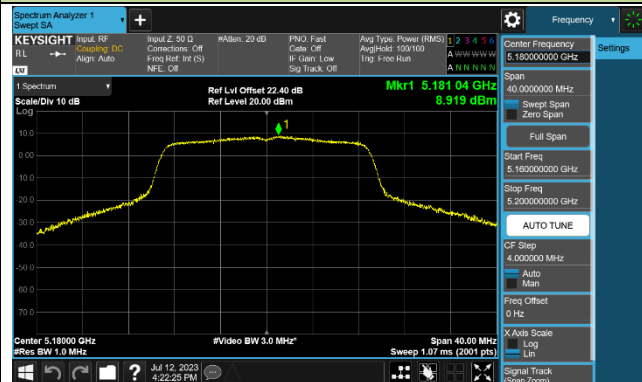

802.11a Power Spectral Density - Ant 2

Channel 36 (5180MHz)

Channel 44 (5220MHz)

Channel 48 (5240MHz)

Channel 52 (5260MHz)

Channel 60 (5300MHz)

Channel 64 (5320MHz)

Channel 100 (5500MHz)

Channel 116 (5580MHz)

802.11ac-VHT20 Power Spectral Density - Ant 2

Channel 36 (5180MHz)

Channel 44 (5220MHz)

Channel 48 (5240MHz)

Channel 52 (5260MHz)

Channel 60 (5300MHz)

Channel 64 (5320MHz)