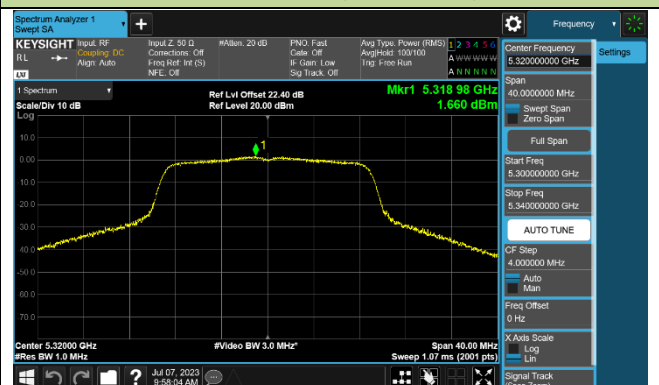

Channel 116 (5580MHz)

802.11ac-VHT20 Power Spectral Density - Ant 2

Channel 36 (5180MHz)

Channel 44 (5220MHz)

Channel 48 (5240MHz)

Channel 52 (5260MHz)

Channel 60 (5300MHz)

Channel 64 (5320MHz)

Channel 100 (5500MHz)

Channel 116 (5580MHz)

802.11ac-VHT40 Power Spectral Density - Ant 2

Channel 38 (5190MHz)

Channel 46 (5230MHz)

Channel 54 (5270MHz)

Channel 62 (5310MHz)

Channel 102 (5510MHz)