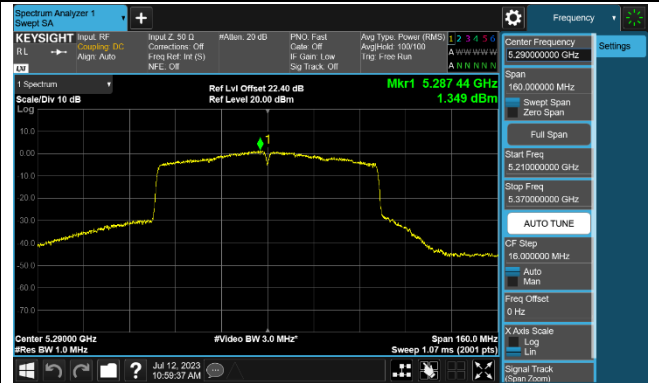

Channel 110 (5550MHz)

Channel 134 (5670MHz)

Channel 142 (5710MHz)

802.11ac-VHT80 Power Spectral Density - Ant 2

Channel 42 (5210MHz)

Channel 58 (5290MHz)

Channel 106 (5530MHz)

Channel 122 (5610MHz)

Channel 138 (5690MHz)

Channel 155 (5775MHz)

802.11ac-VHT160 Power Spectral Density - Ant 2

Channel 50 (5250MHz)

Channel 114 (5570MHz)

802.11ax-HE20 Power Spectral Density - Ant 2

Channel 36 (5180MHz)

Channel 44 (5220MHz)