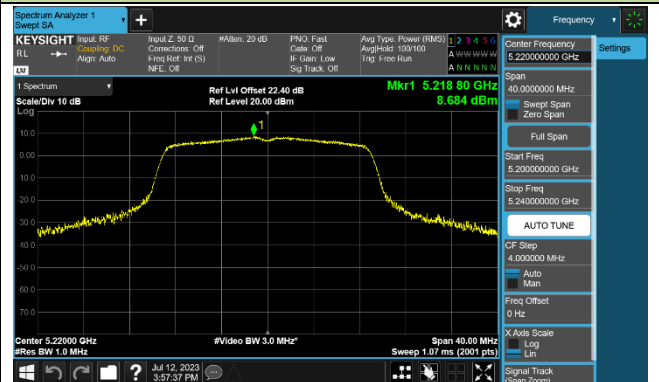

Channel 116 (5580MHz)

802.11ac-VHT20 Power Spectral Density - Ant 2

Channel 36 (5180MHz)

Channel 44 (5220MHz)

Channel 48 (5240MHz)

Channel 52 (5260MHz)

Channel 60 (5300MHz)

Channel 64 (5320MHz)

Channel 100 (5500MHz)

Channel 116 (5580MHz)

802.11ac-VHT40 Power Spectral Density - Ant 2

Channel 38 (5190MHz)

Channel 46 (5230MHz)

Channel 54 (5270MHz)

Channel 62 (5310MHz)

Channel 102 (5510MHz)