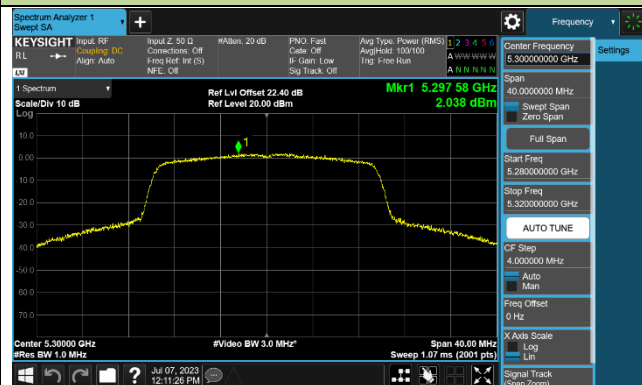

Channel 60 (5300MHz)