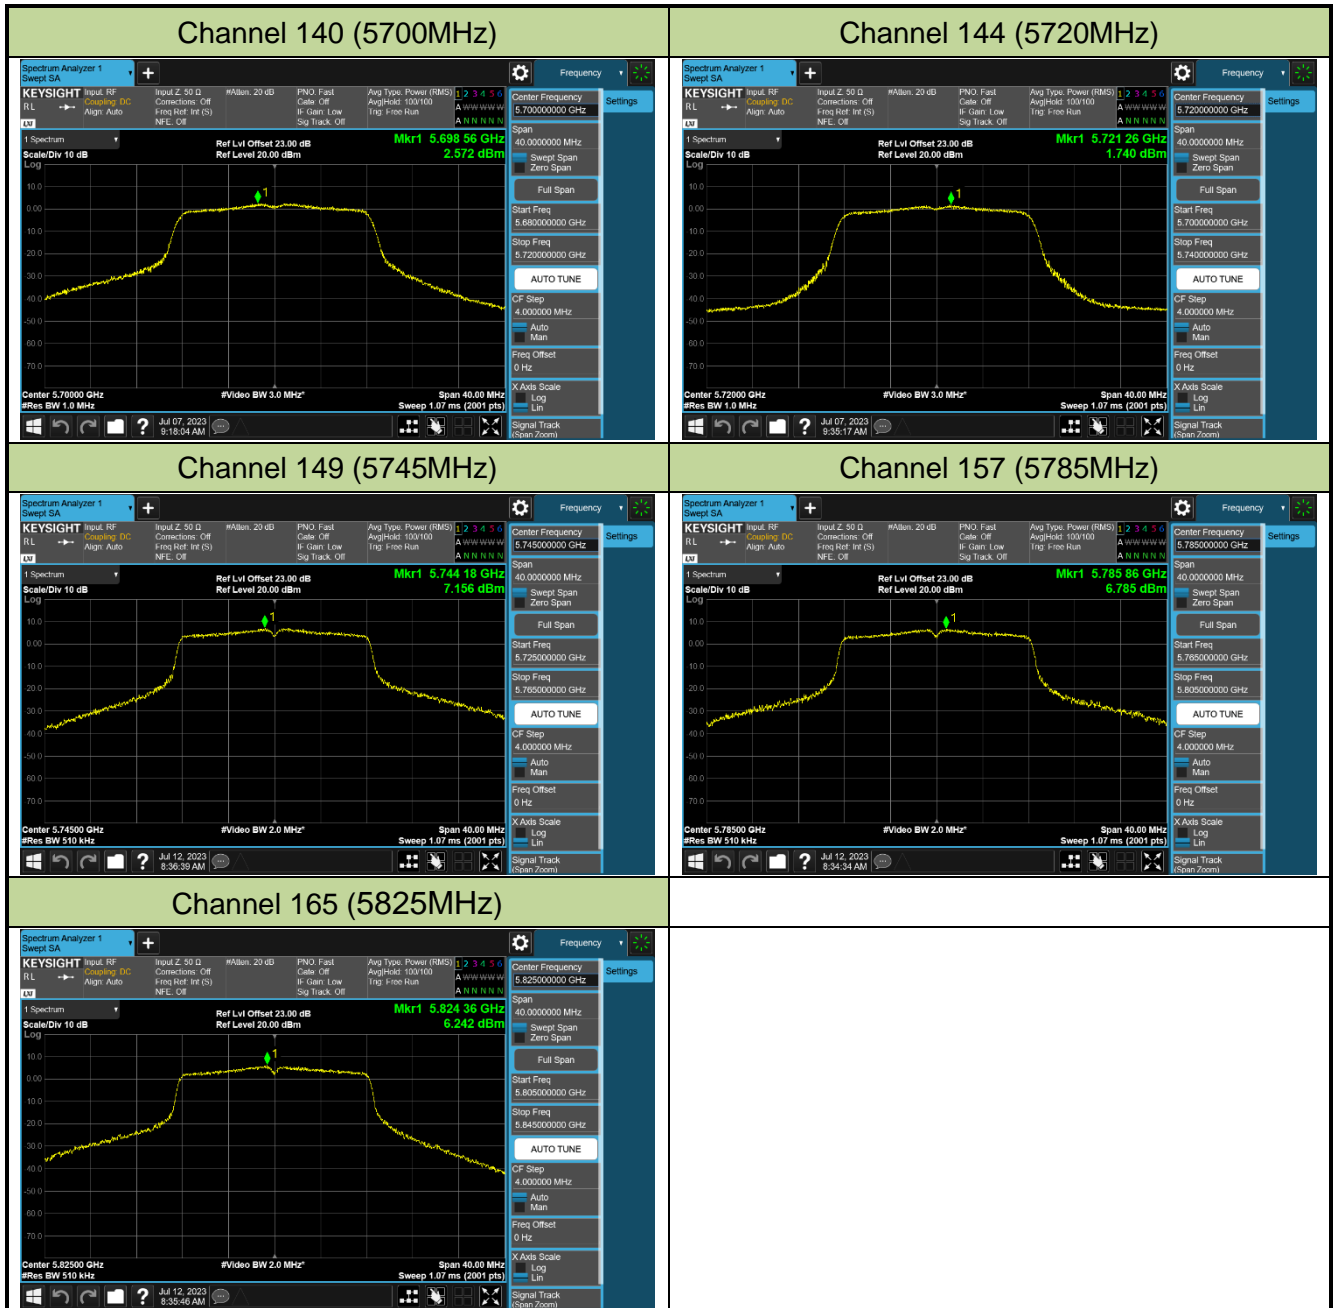

802.11a Power Spectral Density - Ant 2

Channel 36 (5180MHz)

Channel 44 (5220MHz)

Channel 48 (5240MHz)

Channel 52 (5260MHz)

Channel 60 (5300MHz)

Channel 64 (5320MHz)

Channel 100 (5500MHz)

Channel 116 (5580MHz)

802.11ac-VHT20 Power Spectral Density - Ant 2

Channel 36 (5180MHz)

Channel 44 (5220MHz)

Channel 48 (5240MHz)

Channel 52 (5260MHz)

Channel 60 (5300MHz)

Channel 64 (5320MHz)

Channel 100 (5500MHz)

Channel 116 (5580MHz)

802.11ac-VHT40 Power Spectral Density - Ant 2

Channel 38 (5190MHz)

Channel 46 (5230MHz)

Channel 54 (5270MHz)

Channel 62 (5310MHz)

Channel 102 (5510MHz)

Channel 110 (5550MHz)

Channel 134 (5670MHz)

Channel 142 (5710MHz)

802.11ac-VHT80 Power Spectral Density - Ant 2

Channel 42 (5210MHz)

Channel 58 (5290MHz)

Channel 106 (5530MHz)

Channel 122 (5610MHz)