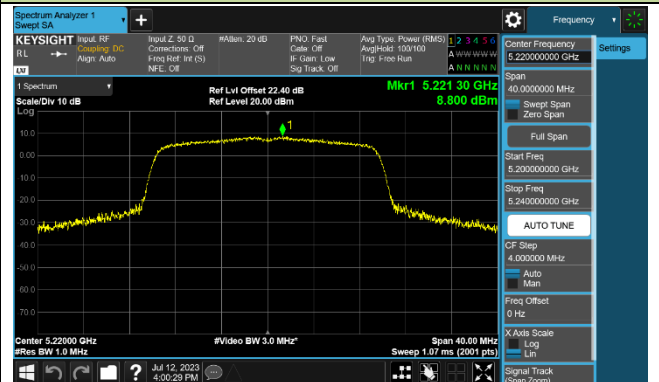

Channel 110 (5550MHz)

Channel 134 (5670MHz)

Channel 142 (5710MHz)

802.11ac-VHT80 Power Spectral Density - Ant 2

Channel 42 (5210MHz)

Channel 58 (5290MHz)

Channel 106 (5530MHz)

Channel 122 (5610MHz)

Channel 138 (5690MHz)

Channel 155 (5775MHz)

802.11ac-VHT160 Power Spectral Density - Ant 2

Channel 50 (5250MHz)

Channel 114 (5570MHz)

802.11ax-HE20 Power Spectral Density - Ant 2

Channel 36 (5180MHz)

Channel 44 (5220MHz)