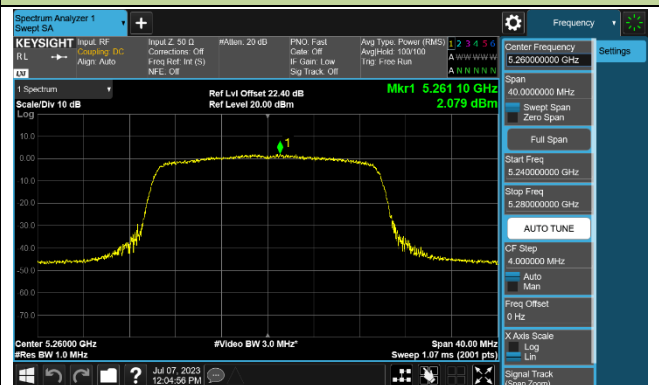

Channel 52 (5260MHz)