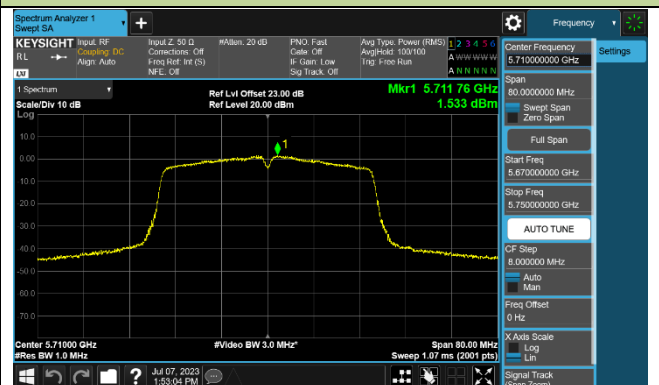

Channel 100 (5500MHz)

Channel 116 (5580MHz)

802.11ac-VHT40 Power Spectral Density - Ant 2

Channel 38 (5190MHz)

Channel 46 (5230MHz)

Channel 54 (5270MHz)

Channel 62 (5310MHz)

Channel 102 (5510MHz)

Channel 110 (5550MHz)

Channel 134 (5670MHz)

Channel 142 (5710MHz)

802.11ac-VHT80 Power Spectral Density - Ant 2

Channel 42 (5210MHz)

Channel 58 (5290MHz)

Channel 106 (5530MHz)

Channel 122 (5610MHz)