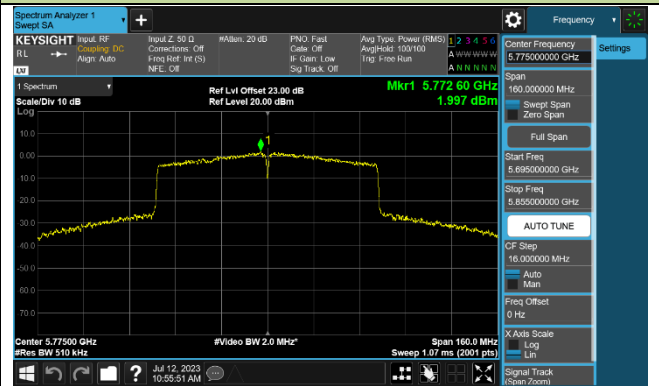

Channel 110 (5550MHz)

Channel 134 (5670MHz)

Channel 142 (5710MHz)

802.11ac-VHT80 Power Spectral Density - Ant 2

Channel 42 (5210MHz)

Channel 58 (5290MHz)

Channel 106 (5530MHz)

Channel 122 (5610MHz)

Channel 138 (5690MHz)

Channel 155 (5775MHz)

802.11ac-VHT160 Power Spectral Density - Ant 2

Channel 50 (5250MHz)

Channel 114 (5570MHz)

802.11ax-HE20 Power Spectral Density - Ant 2

Channel 36 (5180MHz)

Channel 44 (5220MHz)