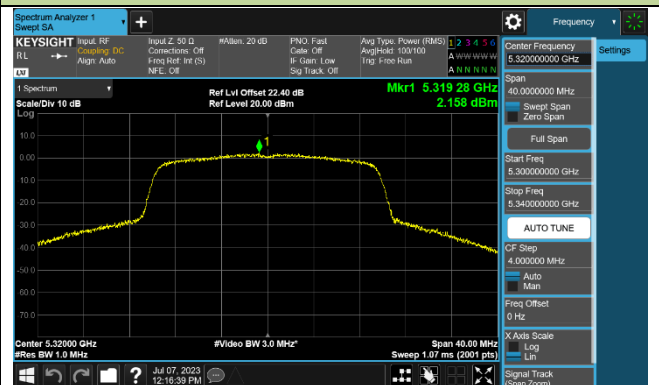

Channel 138 (5690MHz)

Channel 155 (5775MHz)

802.11ac-VHT160 Power Spectral Density - Ant 2

Channel 50 (5250MHz)

Channel 114 (5570MHz)

802.11ax-HE20 Power Spectral Density - Ant 2

Channel 36 (5180MHz)

Channel 44 (5220MHz)

Channel 48 (5240MHz)

Channel 52 (5260MHz)

Channel 60 (5300MHz)

Channl 64 (5320MHz)

Channel 100 (5500MHz)

Channel 116 (5580MHz)