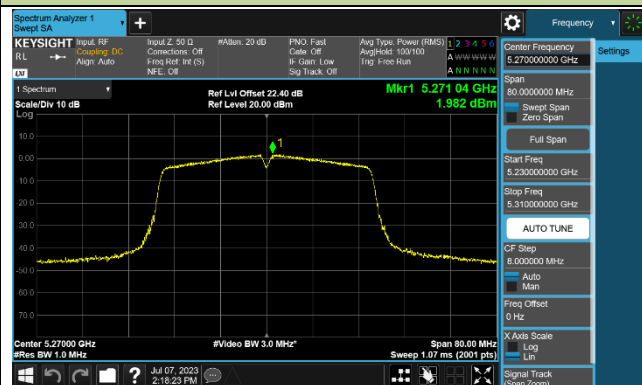

Channel 100 (5500MHz)

Channel 116 (5580MHz)

802.11ac-VHT40 Power Spectral Density - Ant 2

Channel 38 (5190MHz)

Channel 46 (5230MHz)

Channel 54 (5270MHz)

Channel 62 (5310MHz)

Channel 102 (5510MHz)

Channel 110 (5550MHz)

Channel 134 (5670MHz)

Channel 142 (5710MHz)

802.11ac-VHT80 Power Spectral Density - Ant 2

Channel 42 (5210MHz)

Channel 58 (5290MHz)

Channel 106 (5530MHz)

Channel 122 (5610MHz)