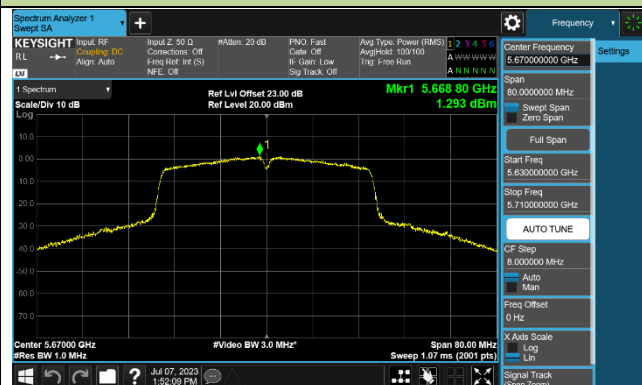

Channel 100 (5500MHz)

Channel 116 (5580MHz)

802.11ac-VHT40 Power Spectral Density - Ant 2

Channel 38 (5190MHz)

Channel 46 (5230MHz)

Channel 54 (5270MHz)

Channel 62 (5310MHz)

Channel 102 (5510MHz)

Channel 110 (5550MHz)

Channel 134 (5670MHz)

Channel 142 (5710MHz)

802.11ac-VHT80 Power Spectral Density - Ant 2

Channel 42 (5210MHz)

Channel 58 (5290MHz)

Channel 106 (5530MHz)

Channel 122 (5610MHz)