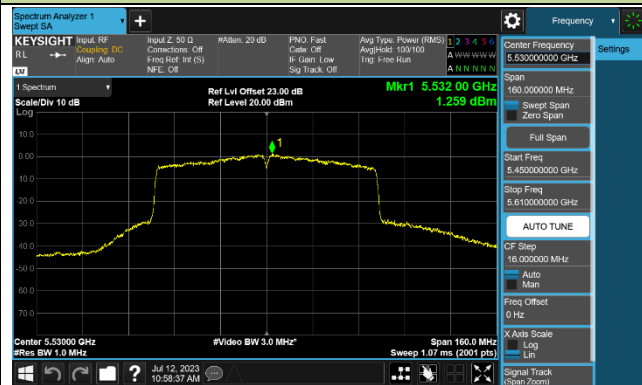

Channel 110 (5550MHz)

Channel 134 (5670MHz)

Channel 142 (5710MHz)

802.11ac-VHT80 Power Spectral Density - Ant 2

Channel 42 (5210MHz)

Channel 58 (5290MHz)

Channel 106 (5530MHz)

Channel 122 (5610MHz)

Channel 138 (5690MHz)

Channel 155 (5775MHz)

802.11ac-VHT160 Power Spectral Density - Ant 2

Channel 50 (5250MHz)

Channel 114 (5570MHz)

802.11ax-HE20 Power Spectral Density - Ant 2

Channel 36 (5180MHz)

Channel 44 (5220MHz)