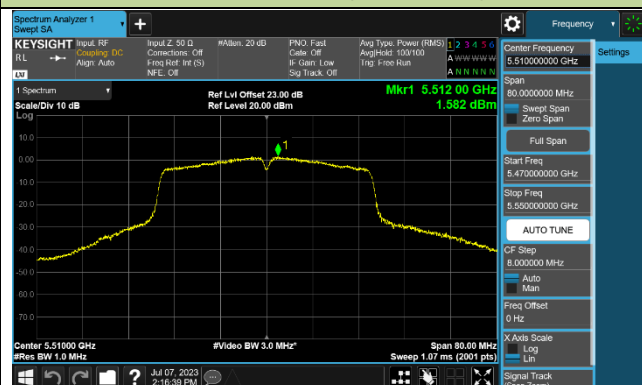

Channel 100 (5500MHz)

Channel 116 (5580MHz)

802.11ac-VHT40 Power Spectral Density - Ant 2

Channel 38 (5190MHz)

Channel 46 (5230MHz)

Channel 54 (5270MHz)

Channel 62 (5310MHz)

Channel 102 (5510MHz)

Channel 110 (5550MHz)

Channel 134 (5670MHz)

Channel 142 (5710MHz)

802.11ac-VHT80 Power Spectral Density - Ant 2

Channel 42 (5210MHz)

Channel 58 (5290MHz)

Channel 106 (5530MHz)

Channel 122 (5610MHz)