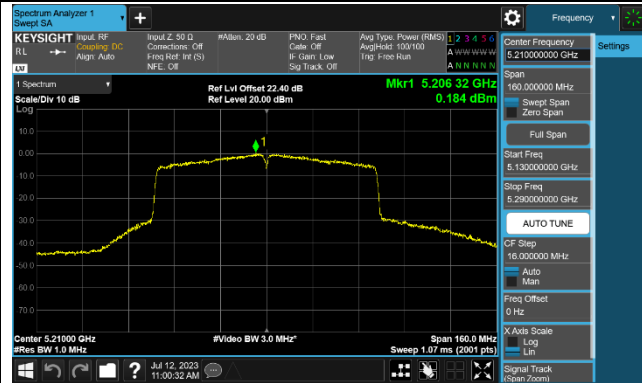

Channel 110 (5550MHz)

Channel 134 (5670MHz)

Channel 142 (5710MHz)

802.11ac-VHT80 Power Spectral Density - Ant 2

Channel 42 (5210MHz)

Channel 58 (5290MHz)

Channel 106 (5530MHz)

Channel 122 (5610MHz)

Channel 138 (5690MHz)

Channel 155 (5775MHz)

802.11ac-VHT160 Power Spectral Density - Ant 2

Channel 50 (5250MHz)

Channel 114 (5570MHz)

802.11ax-HE20 Power Spectral Density - Ant 2

Channel 36 (5180MHz)

Channel 44 (5220MHz)