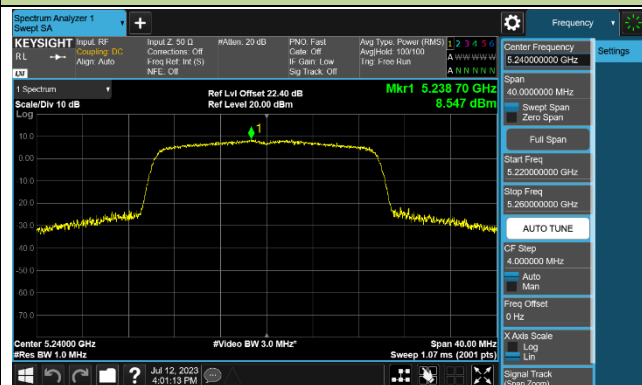

Channel 48 (5240MHz)