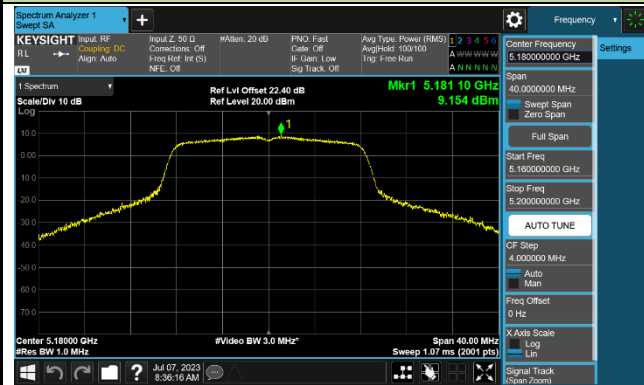

802.11a Power Spectral Density - Ant 2

Channel 36 (5180MHz)

Channel 44 (5220MHz)

Channel 48 (5240MHz)

Channel 52 (5260MHz)

Channel 60 (5300MHz)

Channel 64 (5320MHz)

Channel 100 (5500MHz)

Channel 116 (5580MHz)

802.11ac-VHT20 Power Spectral Density - Ant 2

Channel 36 (5180MHz)

Channel 44 (5220MHz)

Channel 48 (5240MHz)

Channel 52 (5260MHz)

Channel 60 (5300MHz)

Channel 64 (5320MHz)