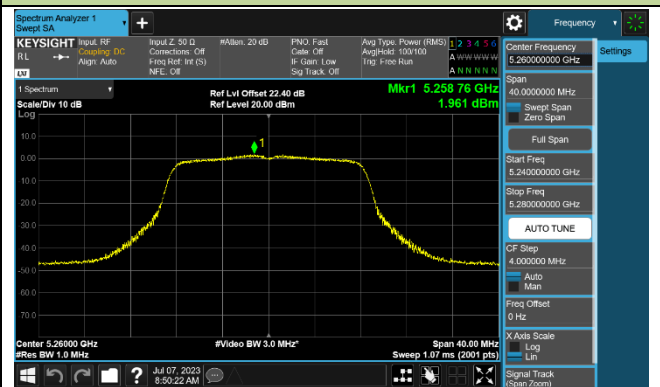

802.11a Power Spectral Density - Ant 2

Channel 36 (5180MHz)

Channel 44 (5220MHz)

Channel 48 (5240MHz)

Channel 52 (5260MHz)

Channel 60 (5300MHz)

Channel 64 (5320MHz)

Channel 100 (5500MHz)

Channel 116 (5580MHz)

802.11ac-VHT20 Power Spectral Density - Ant 2

Channel 36 (5180MHz)

Channel 44 (5220MHz)

Channel 48 (5240MHz)

Channel 52 (5260MHz)

Channel 60 (5300MHz)

Channel 64 (5320MHz)