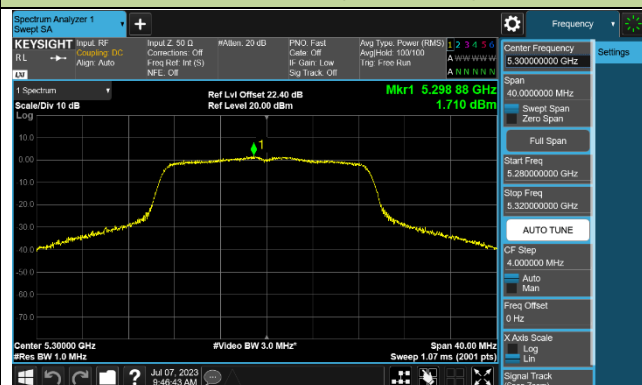

Channel 116 (5580MHz)

802.11ac-VHT20 Power Spectral Density - Ant 2

Channel 36 (5180MHz)

Channel 44 (5220MHz)

Channel 48 (5240MHz)

Channel 52 (5260MHz)

Channel 60 (5300MHz)

Channel 64 (5320MHz)