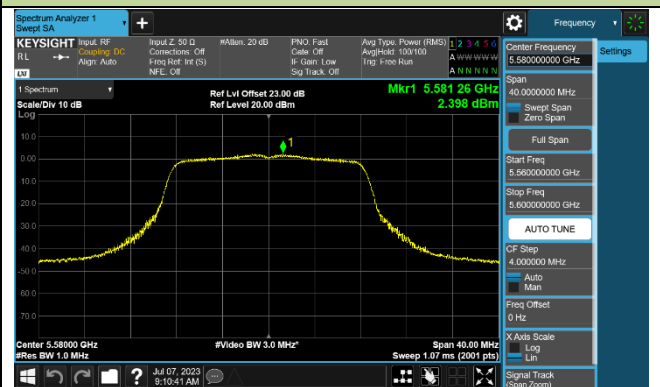

802.11a Power Spectral Density - Ant 2

Channel 36 (5180MHz)

Channel 44 (5220MHz)

Channel 48 (5240MHz)

Channel 52 (5260MHz)

Channel 60 (5300MHz)

Channel 64 (5320MHz)

Channel 100 (5500MHz)

Channel 116 (5580MHz)

802.11ac-VHT20 Power Spectral Density - Ant 2

Channel 36 (5180MHz)

Channel 44 (5220MHz)

Channel 48 (5240MHz)

Channel 52 (5260MHz)

Channel 60 (5300MHz)

Channel 64 (5320MHz)