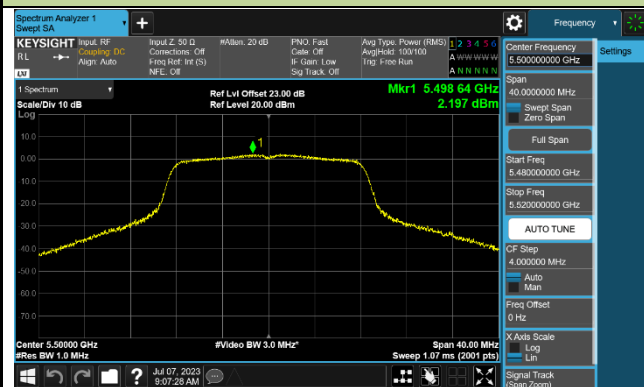

802.11a Power Spectral Density - Ant 2

Channel 36 (5180MHz)

Channel 44 (5220MHz)

Channel 48 (5240MHz)

Channel 52 (5260MHz)

Channel 60 (5300MHz)

Channel 64 (5320MHz)

Channel 100 (5500MHz)

Channel 116 (5580MHz)

802.11ac-VHT20 Power Spectral Density - Ant 2

Channel 36 (5180MHz)

Channel 44 (5220MHz)

Channel 48 (5240MHz)

Channel 52 (5260MHz)

Channel 60 (5300MHz)

Channel 64 (5320MHz)