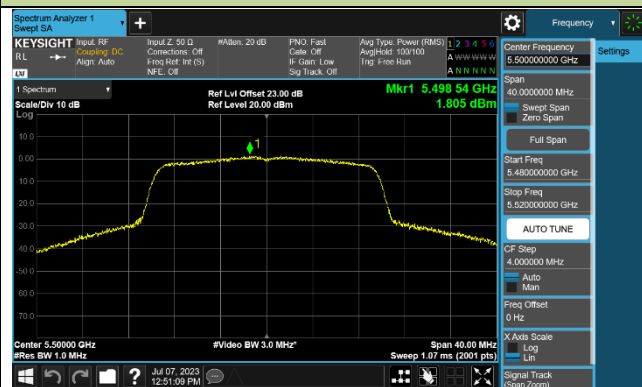

Channel 138 (5690MHz)

Channel 155 (5775MHz)

802.11ac-VHT160 Power Spectral Density - Ant 2

Channel 50 (5250MHz)

Channel 114 (5570MHz)

802.11ax-HE20 Power Spectral Density - Ant 2

Channel 36 (5180MHz)

Channel 44 (5220MHz)

Channel 48 (5240MHz)

Channel 52 (5260MHz)

Channel 60 (5300MHz)

Channl 64 (5320MHz)

Channel 100 (5500MHz)

Channel 116 (5580MHz)