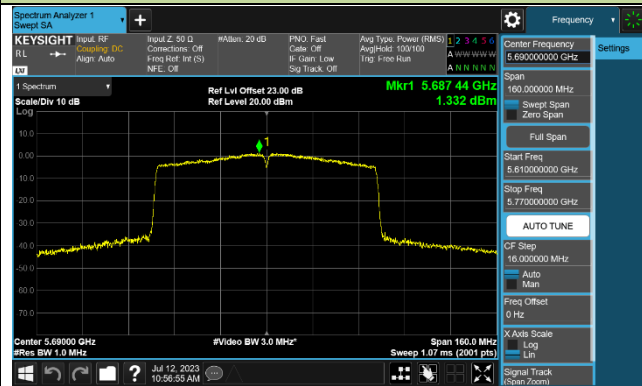

Channel 110 (5550MHz)

Channel 134 (5670MHz)

Channel 142 (5710MHz)

802.11ac-VHT80 Power Spectral Density - Ant 2

Channel 42 (5210MHz)

Channel 58 (5290MHz)

Channel 106 (5530MHz)

Channel 122 (5610MHz)

Channel 138 (5690MHz)

Channel 155 (5775MHz)

802.11ac-VHT160 Power Spectral Density - Ant 2

Channel 50 (5250MHz)

Channel 114 (5570MHz)

802.11ax-HE20 Power Spectral Density - Ant 2

Channel 36 (5180MHz)

Channel 44 (5220MHz)