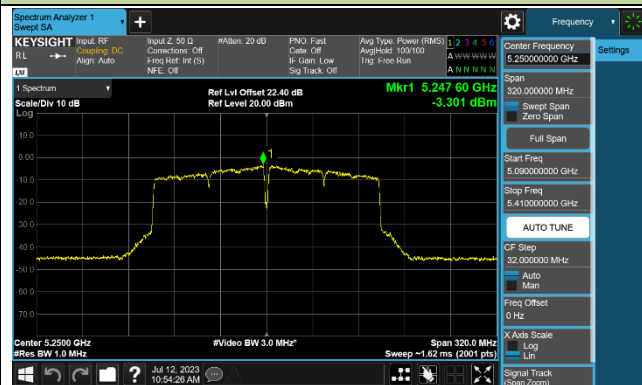

Channel 110 (5550MHz)

Channel 134 (5670MHz)

Channel 142 (5710MHz)

802.11ac-VHT80 Power Spectral Density - Ant 2

Channel 42 (5210MHz)

Channel 58 (5290MHz)

Channel 106 (5530MHz)

Channel 122 (5610MHz)

Channel 138 (5690MHz)

Channel 155 (5775MHz)

802.11ac-VHT160 Power Spectral Density - Ant 2

Channel 50 (5250MHz)

Channel 114 (5570MHz)

802.11ax-HE20 Power Spectral Density - Ant 2

Channel 36 (5180MHz)

Channel 44 (5220MHz)