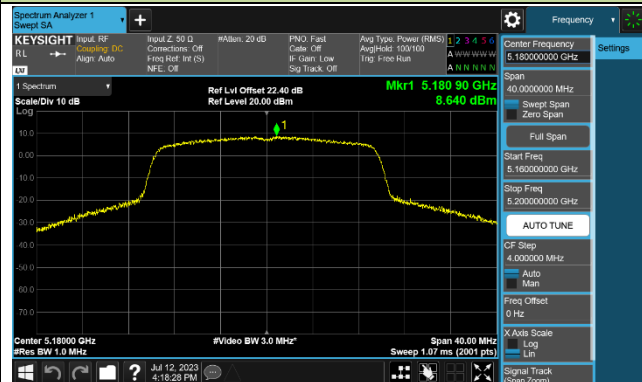

Channel 110 (5550MHz)

Channel 134 (5670MHz)

Channel 142 (5710MHz)

802.11ac-VHT80 Power Spectral Density - Ant 2

Channel 42 (5210MHz)

Channel 58 (5290MHz)

Channel 106 (5530MHz)

Channel 122 (5610MHz)

Channel 138 (5690MHz)

Channel 155 (5775MHz)

802.11ac-VHT160 Power Spectral Density - Ant 2

Channel 50 (5250MHz)

Channel 114 (5570MHz)

802.11ax-HE20 Power Spectral Density - Ant 2

Channel 36 (5180MHz)

Channel 44 (5220MHz)