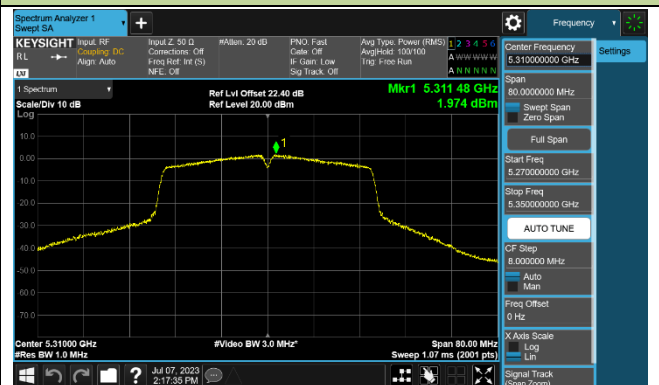

Channel 100 (5500MHz)

Channel 116 (5580MHz)

802.11ac-VHT40 Power Spectral Density - Ant 2

Channel 38 (5190MHz)

Channel 46 (5230MHz)

Channel 54 (5270MHz)

Channel 62 (5310MHz)

Channel 102 (5510MHz)

Channel 110 (5550MHz)

Channel 134 (5670MHz)

Channel 142 (5710MHz)

802.11ac-VHT80 Power Spectral Density - Ant 2

Channel 42 (5210MHz)

Channel 58 (5290MHz)

Channel 106 (5530MHz)

Channel 122 (5610MHz)