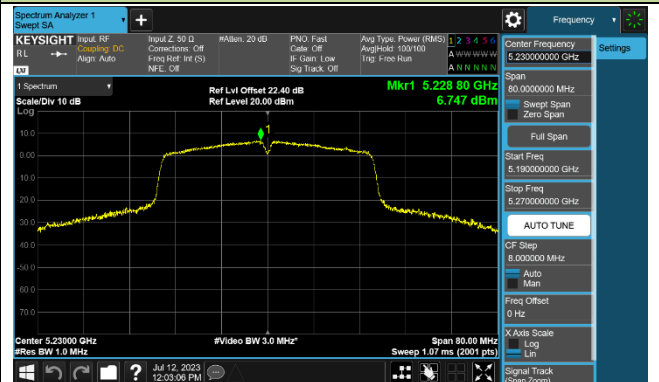

Channel 100 (5500MHz)

Channel 116 (5580MHz)

802.11ac-VHT40 Power Spectral Density - Ant 2

Channel 38 (5190MHz)

Channel 46 (5230MHz)

Channel 54 (5270MHz)

Channel 62 (5310MHz)

Channel 102 (5510MHz)

Channel 110 (5550MHz)

Channel 134 (5670MHz)

Channel 142 (5710MHz)

802.11ac-VHT80 Power Spectral Density - Ant 2

Channel 42 (5210MHz)

Channel 58 (5290MHz)

Channel 106 (5530MHz)

Channel 122 (5610MHz)