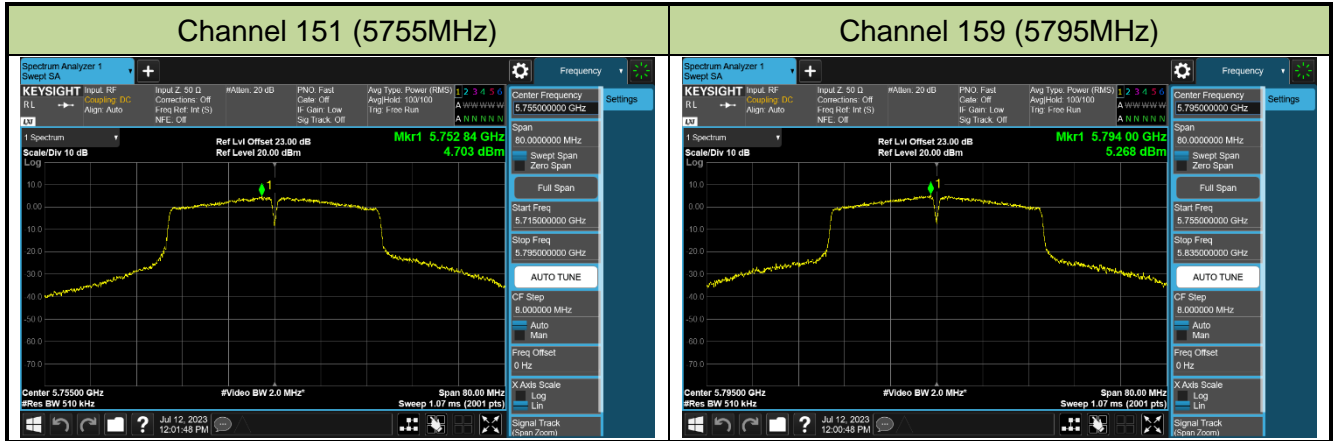

Channel 110 (5550MHz)

Channel 134 (5670MHz)

Channel 142 (5710MHz)

802.11ac-VHT80 Power Spectral Density - Ant 2

Channel 42 (5210MHz)

Channel 58 (5290MHz)

Channel 106 (5530MHz)

Channel 122 (5610MHz)

Channel 138 (5690MHz)

Channel 155 (5775MHz)

802.11ac-VHT160 Power Spectral Density - Ant 2

Channel 50 (5250MHz)

Channel 114 (5570MHz)

802.11ax-HE20 Power Spectral Density - Ant 2

Channel 36 (5180MHz)

Channel 44 (5220MHz)