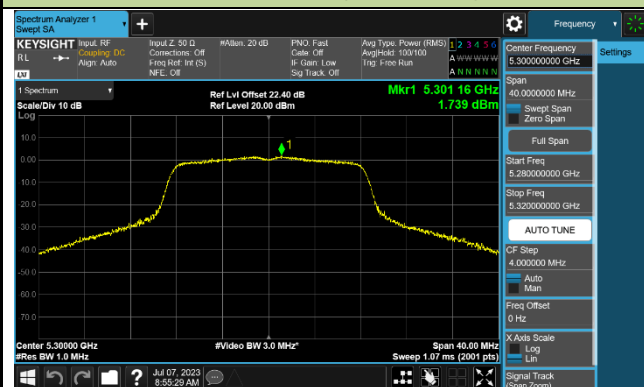

802.11a Power Spectral Density - Ant 2

Channel 36 (5180MHz)

Channel 44 (5220MHz)

Channel 48 (5240MHz)

Channel 52 (5260MHz)

Channel 60 (5300MHz)

Channel 64 (5320MHz)

Channel 100 (5500MHz)

Channel 116 (5580MHz)

802.11ac-VHT20 Power Spectral Density - Ant 2

Channel 36 (5180MHz)

Channel 44 (5220MHz)

Channel 48 (5240MHz)

Channel 52 (5260MHz)

Channel 60 (5300MHz)

Channel 64 (5320MHz)