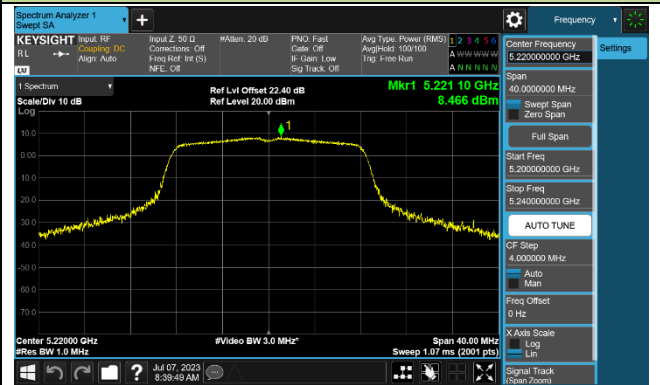

802.11a Power Spectral Density - Ant 2

Channel 36 (5180MHz)

Channel 44 (5220MHz)

Channel 48 (5240MHz)

Channel 52 (5260MHz)

Channel 60 (5300MHz)

Channel 64 (5320MHz)

Channel 100 (5500MHz)

Channel 116 (5580MHz)

802.11ac-VHT20 Power Spectral Density - Ant 2

Channel 36 (5180MHz)

Channel 44 (5220MHz)

Channel 48 (5240MHz)

Channel 52 (5260MHz)

Channel 60 (5300MHz)

Channel 64 (5320MHz)