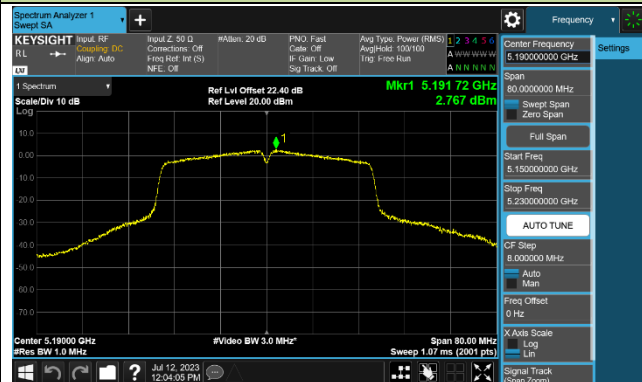

Channel 100 (5500MHz)

Channel 116 (5580MHz)

802.11ac-VHT40 Power Spectral Density - Ant 2

Channel 38 (5190MHz)

Channel 46 (5230MHz)

Channel 54 (5270MHz)

Channel 62 (5310MHz)

Channel 102 (5510MHz)

Channel 110 (5550MHz)

Channel 134 (5670MHz)

Channel 142 (5710MHz)

802.11ac-VHT80 Power Spectral Density - Ant 2

Channel 42 (5210MHz)

Channel 58 (5290MHz)

Channel 106 (5530MHz)

Channel 122 (5610MHz)