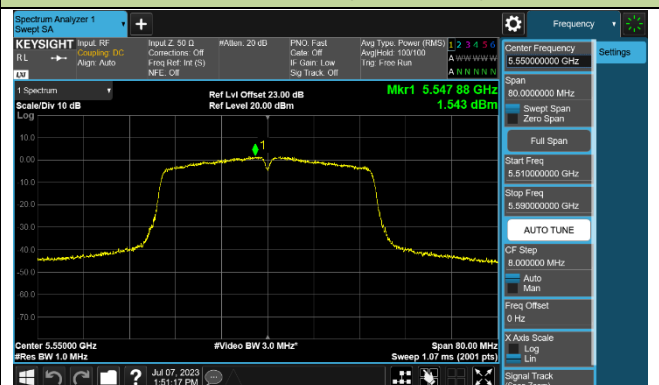

Channel 100 (5500MHz)

Channel 116 (5580MHz)

802.11ac-VHT40 Power Spectral Density - Ant 2

Channel 38 (5190MHz)

Channel 46 (5230MHz)

Channel 54 (5270MHz)

Channel 62 (5310MHz)

Channel 102 (5510MHz)

Channel 110 (5550MHz)

Channel 134 (5670MHz)

Channel 142 (5710MHz)

802.11ac-VHT80 Power Spectral Density - Ant 2

Channel 42 (5210MHz)

Channel 58 (5290MHz)

Channel 106 (5530MHz)

Channel 122 (5610MHz)