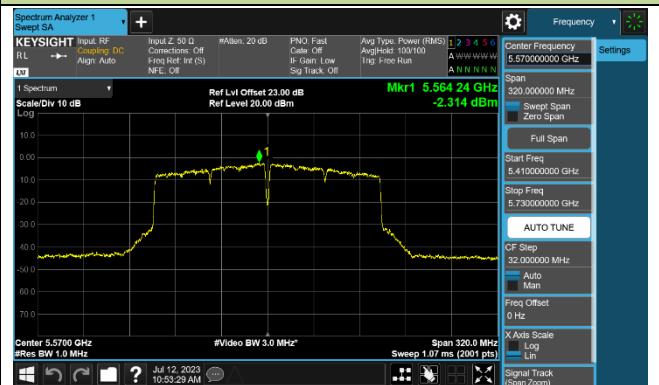

Channel 110 (5550MHz)

Channel 134 (5670MHz)

Channel 142 (5710MHz)

802.11ac-VHT80 Power Spectral Density - Ant 2

Channel 42 (5210MHz)

Channel 58 (5290MHz)

Channel 106 (5530MHz)

Channel 122 (5610MHz)

Channel 138 (5690MHz)

Channel 155 (5775MHz)

802.11ac-VHT160 Power Spectral Density - Ant 2

Channel 50 (5250MHz)

Channel 114 (5570MHz)

802.11ax-HE20 Power Spectral Density - Ant 2

Channel 36 (5180MHz)

Channel 44 (5220MHz)

Channel 48 (5240MHz)

Channel 52 (5260MHz)

Channel 60 (5300MHz)

Channl 64 (5320MHz)

Channel 100 (5500MHz)

Channel 116 (5580MHz)