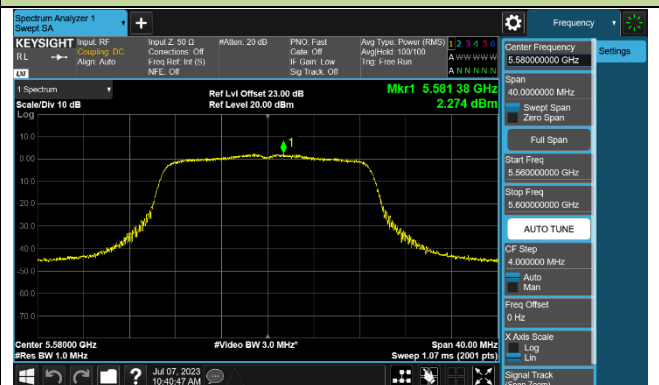

Channel 116 (5580MHz)

802.11ac-VHT20 Power Spectral Density - Ant 2

Channel 36 (5180MHz)

Channel 44 (5220MHz)

Channel 48 (5240MHz)

Channel 52 (5260MHz)

Channel 60 (5300MHz)

Channel 64 (5320MHz)

Channel 100 (5500MHz)

Channel 116 (5580MHz)

802.11ac-VHT40 Power Spectral Density - Ant 2

Channel 38 (5190MHz)

Channel 46 (5230MHz)

Channel 54 (5270MHz)

Channel 62 (5310MHz)

Channel 102 (5510MHz)