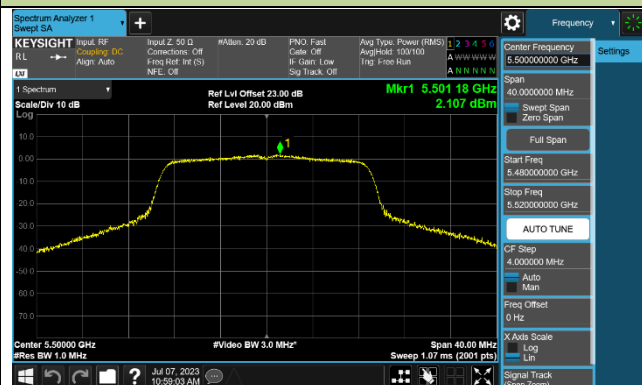

Channel 116 (5580MHz)

802.11ac-VHT20 Power Spectral Density - Ant 2

Channel 36 (5180MHz)

Channel 44 (5220MHz)

Channel 48 (5240MHz)

Channel 52 (5260MHz)

Channel 60 (5300MHz)

Channel 64 (5320MHz)

Channel 100 (5500MHz)

Channel 116 (5580MHz)

802.11ac-VHT40 Power Spectral Density - Ant 2

Channel 38 (5190MHz)

Channel 46 (5230MHz)

Channel 54 (5270MHz)

Channel 62 (5310MHz)

Channel 102 (5510MHz)