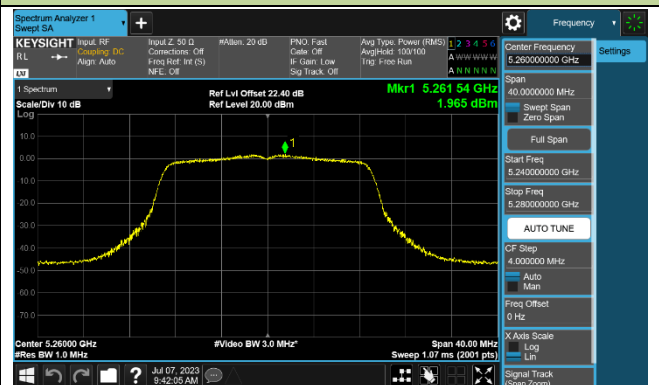

Channel 116 (5580MHz)

802.11ac-VHT20 Power Spectral Density - Ant 2

Channel 36 (5180MHz)

Channel 44 (5220MHz)

Channel 48 (5240MHz)

Channel 52 (5260MHz)

Channel 60 (5300MHz)

Channel 64 (5320MHz)

Channel 100 (5500MHz)

Channel 116 (5580MHz)

802.11ac-VHT40 Power Spectral Density - Ant 2

Channel 38 (5190MHz)

Channel 46 (5230MHz)

Channel 54 (5270MHz)

Channel 62 (5310MHz)

Channel 102 (5510MHz)