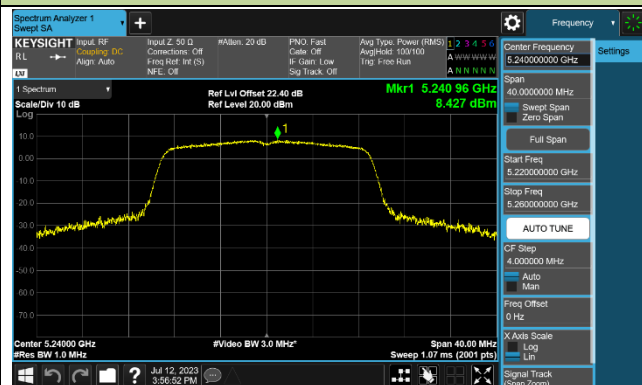

Channel 116 (5580MHz)

802.11ac-VHT20 Power Spectral Density - Ant 2

Channel 36 (5180MHz)

Channel 44 (5220MHz)

Channel 48 (5240MHz)

Channel 52 (5260MHz)

Channel 60 (5300MHz)

Channel 64 (5320MHz)

Channel 100 (5500MHz)

Channel 116 (5580MHz)

802.11ac-VHT40 Power Spectral Density - Ant 2

Channel 38 (5190MHz)

Channel 46 (5230MHz)

Channel 54 (5270MHz)

Channel 62 (5310MHz)

Channel 102 (5510MHz)