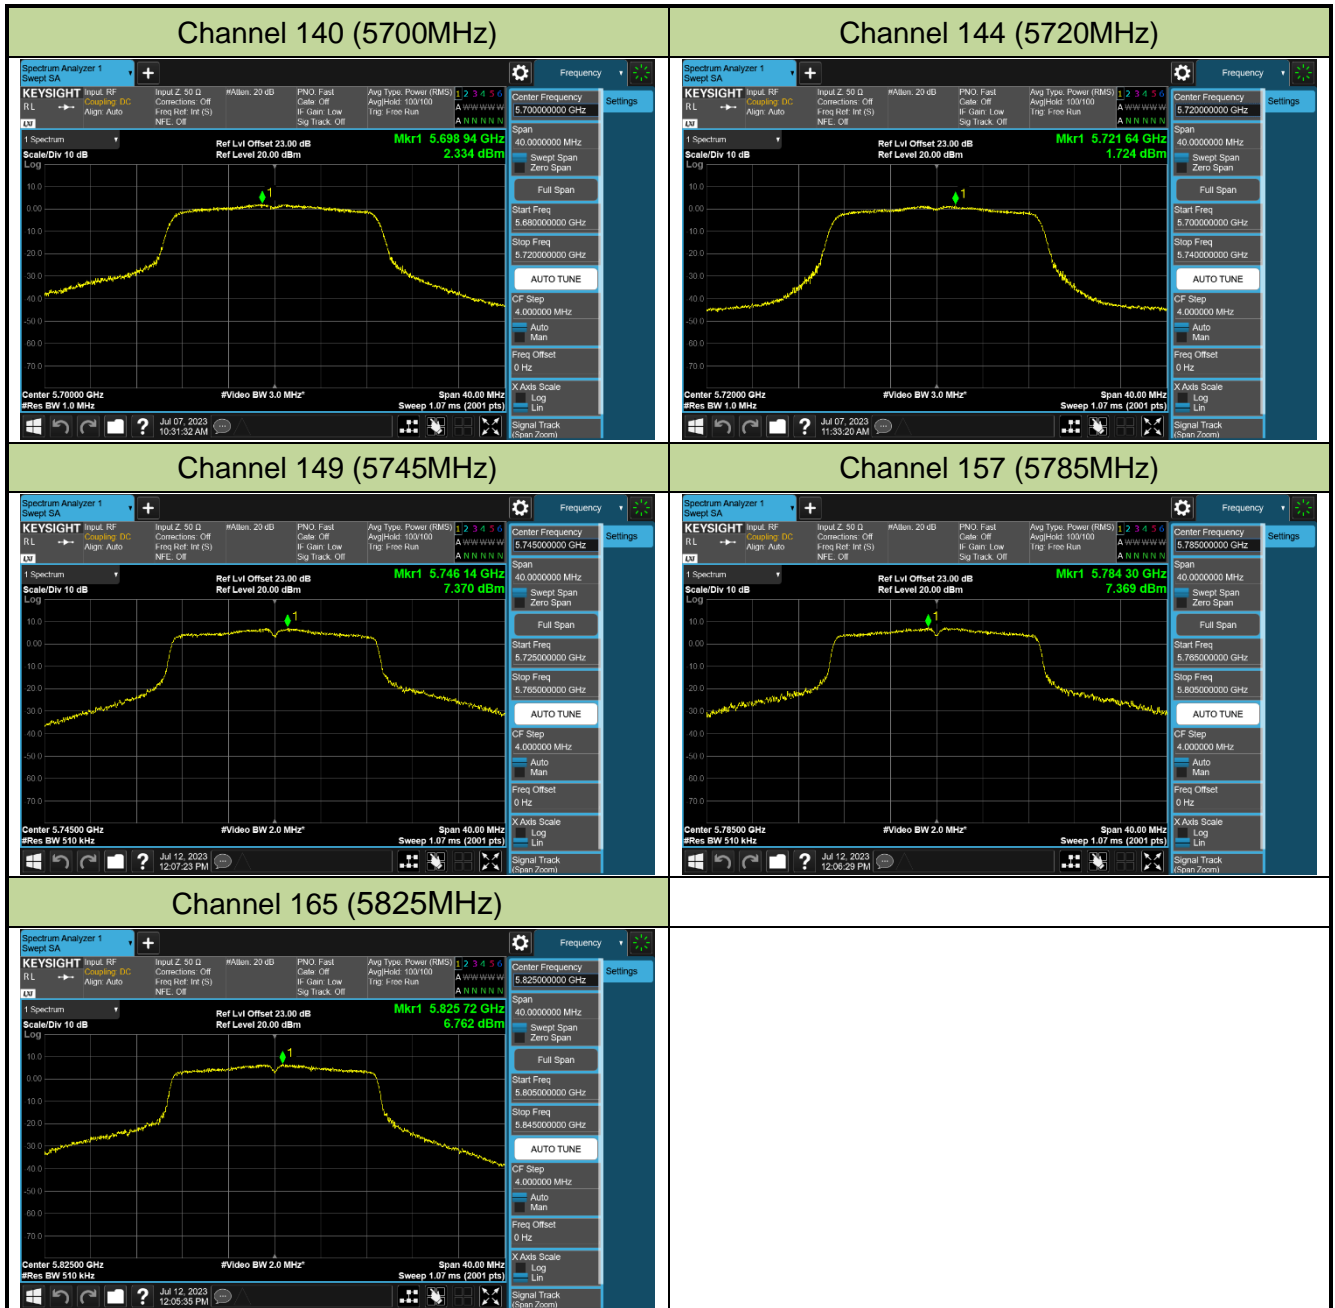

802.11a Power Spectral Density - Ant 2

Channel 36 (5180MHz)

Channel 44 (5220MHz)

Channel 48 (5240MHz)

Channel 52 (5260MHz)

Channel 60 (5300MHz)

Channel 64 (5320MHz)

Channel 100 (5500MHz)

Channel 116 (5580MHz)

802.11ac-VHT20 Power Spectral Density - Ant 2

Channel 36 (5180MHz)

Channel 44 (5220MHz)

Channel 48 (5240MHz)

Channel 52 (5260MHz)

Channel 60 (5300MHz)

Channel 64 (5320MHz)

Channel 100 (5500MHz)

Channel 116 (5580MHz)

802.11ac-VHT40 Power Spectral Density - Ant 2

Channel 38 (5190MHz)

Channel 46 (5230MHz)

Channel 54 (5270MHz)

Channel 62 (5310MHz)

Channel 102 (5510MHz)

Channel 110 (5550MHz)

Channel 134 (5670MHz)

Channel 142 (5710MHz)

802.11ac-VHT80 Power Spectral Density - Ant 2

Channel 42 (5210MHz)

Channel 58 (5290MHz)

Channel 106 (5530MHz)

Channel 122 (5610MHz)