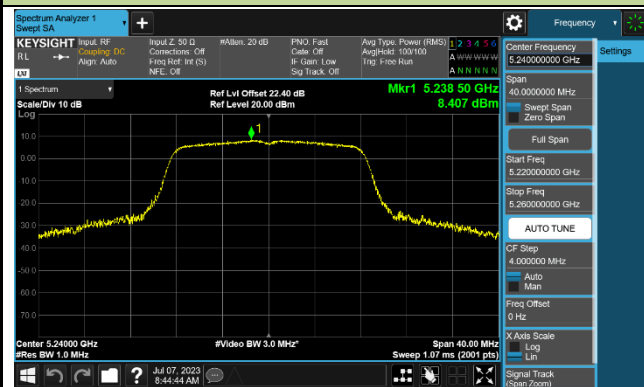

802.11a Power Spectral Density - Ant 2

Channel 36 (5180MHz)

Channel 44 (5220MHz)

Channel 48 (5240MHz)

Channel 52 (5260MHz)

Channel 60 (5300MHz)

Channel 64 (5320MHz)

Channel 100 (5500MHz)

Channel 116 (5580MHz)

802.11ac-VHT20 Power Spectral Density - Ant 2

Channel 36 (5180MHz)

Channel 44 (5220MHz)

Channel 48 (5240MHz)

Channel 52 (5260MHz)

Channel 60 (5300MHz)

Channel 64 (5320MHz)