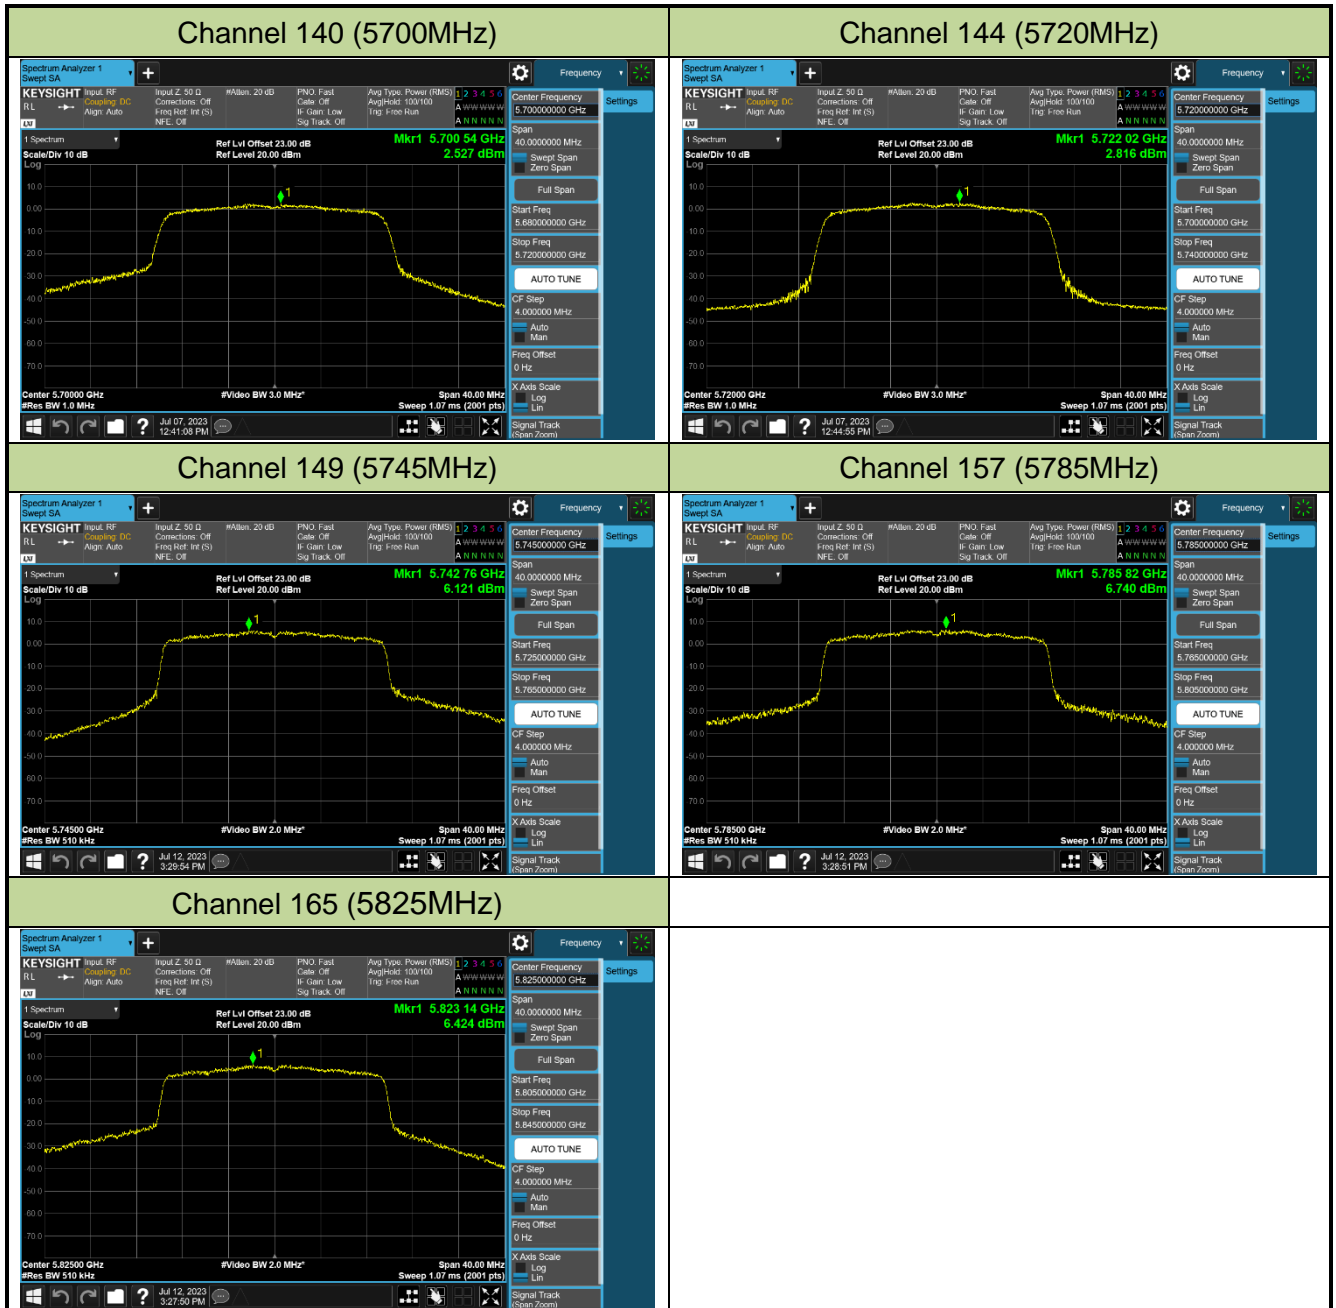

### 802.11ac-VHT160 Power Spectral Density - Ant 1

Channel 50 (5250MHz)

Channel 114 (5570MHz)

## 802.11ax-HE20 Power Spectral Density - Ant 1

Channel 36 (5180MHz)

Channel 44 (5220MHz)

Channel 48 (5240MHz)

Channel 52 (5260MHz)

Channel 60 (5300MHz)

Channel 64 (5320MHz)

Channel 100 (5500MHz)

Channel 116 (5580MHz)