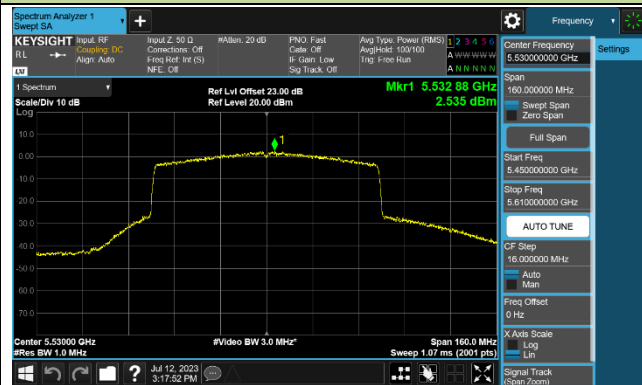

### 802.11ax-HE80 Power Spectral Density - Ant 0

Channel 42 (5210MHz)

Channel 58 (5290MHz)

Channel 106 (5530MHz)

Channel 122 (5610MHz)

Channel 138 (5690MHz)

Channel 155 (5775MHz)

### 802.11ax-HE160 Power Spectral Density - Ant 0

Channel 50 (5250MHz)

Channel 114 (5570MHz)