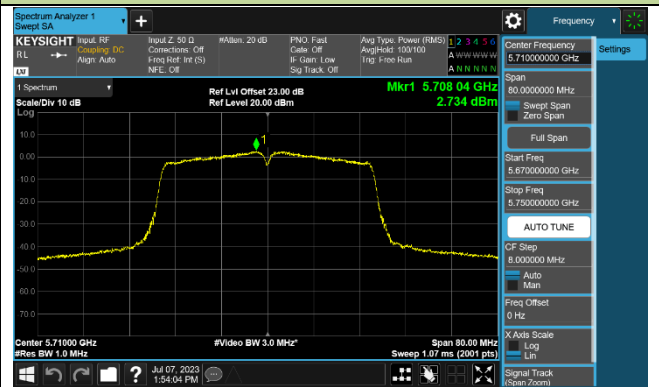

### Channel 64 (5320MHz)

## 802.11ac-VHT40 Power Spectral Density - Ant 1

Channel 38 (5190MHz)

Channel 46 (5230MHz)

Channel 54 (5270MHz)

Channel 62 (5310MHz)

Channel 102 (5510MHz)

Channel 110 (5550MHz)

Channel 134 (5670MHz)

Channel 142 (5710MHz)