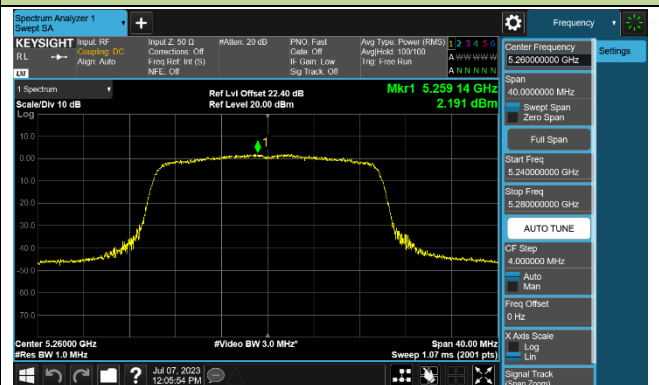

### 802.11ac-VHT160 Power Spectral Density - Ant 1

Channel 50 (5250MHz)

Channel 114 (5570MHz)

## 802.11ax-HE20 Power Spectral Density - Ant 1

Channel 36 (5180MHz)

Channel 44 (5220MHz)

Channel 48 (5240MHz)

Channel 52 (5260MHz)

Channel 60 (5300MHz)

Channel 64 (5320MHz)

Channel 100 (5500MHz)

Channel 116 (5580MHz)