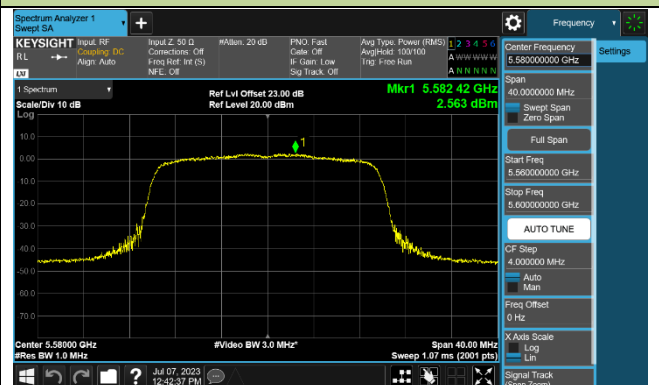

### 802.11ac-VHT160 Power Spectral Density - Ant 1

Channel 50 (5250MHz)

Channel 114 (5570MHz)

## 802.11ax-HE20 Power Spectral Density - Ant 1

Channel 36 (5180MHz)

Channel 44 (5220MHz)

Channel 48 (5240MHz)

Channel 52 (5260MHz)

Channel 60 (5300MHz)

Channel 64 (5320MHz)

Channel 100 (5500MHz)

Channel 116 (5580MHz)