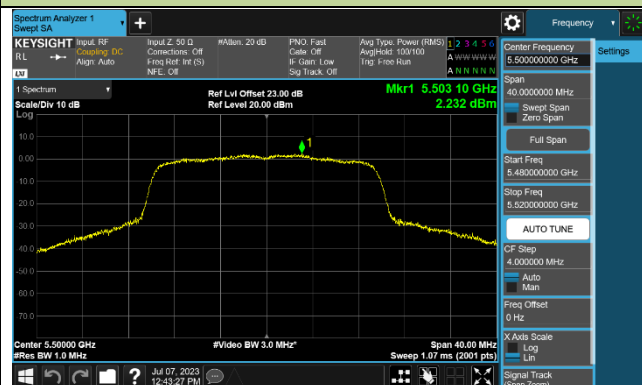

### 802.11ac-VHT160 Power Spectral Density - Ant 1

Channel 50 (5250MHz)

Channel 114 (5570MHz)

## 802.11ax-HE20 Power Spectral Density - Ant 1

Channel 36 (5180MHz)

Channel 44 (5220MHz)

Channel 48 (5240MHz)

Channel 52 (5260MHz)

Channel 60 (5300MHz)

Channel 64 (5320MHz)

Channel 100 (5500MHz)

Channel 116 (5580MHz)