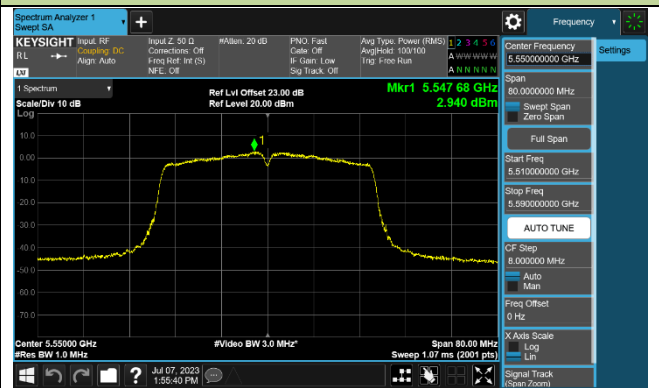

### Channel 64 (5320MHz)

## 802.11ac-VHT40 Power Spectral Density - Ant 1

Channel 38 (5190MHz)

Channel 46 (5230MHz)

Channel 54 (5270MHz)

Channel 62 (5310MHz)

Channel 102 (5510MHz)

Channel 110 (5550MHz)

Channel 134 (5670MHz)

Channel 142 (5710MHz)