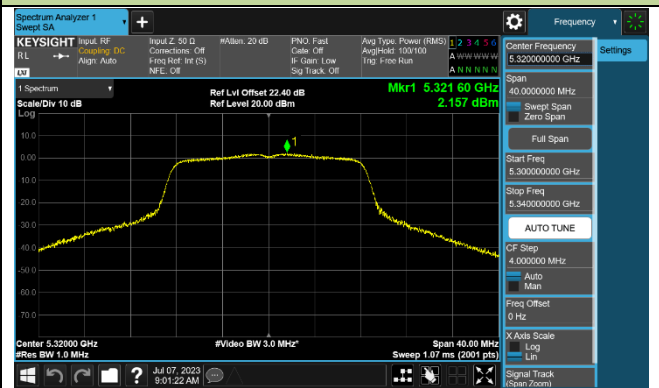

### 802.11ax-HE160 Power Spectral Density - Ant 0

Channel 50 (5250MHz)

Channel 114 (5570MHz)

## 802.11a Power Spectral Density - Ant 1

Channel 36 (5180MHz)

Channel 44 (5220MHz)

Channel 48 (5240MHz)

Channel 52 (5260MHz)

Channel 60 (5300MHz)

Channel 64 (5320MHz)

## 802.11ac-VHT20 Power Spectral Density - Ant 1