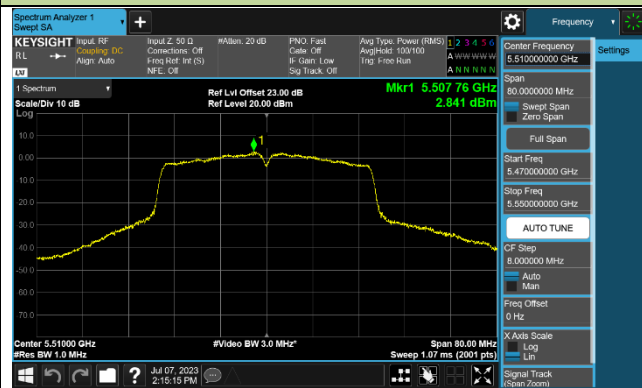

### Channel 64 (5320MHz)

## 802.11ac-VHT40 Power Spectral Density - Ant 1

Channel 38 (5190MHz)

Channel 46 (5230MHz)

Channel 54 (5270MHz)

Channel 62 (5310MHz)

Channel 102 (5510MHz)

Channel 110 (5550MHz)

Channel 134 (5670MHz)

Channel 142 (5710MHz)