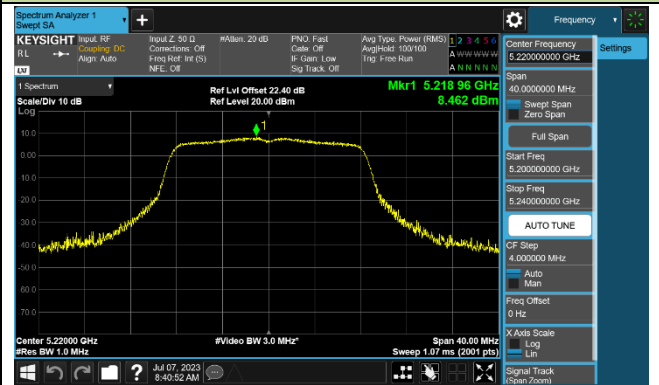

### 802.11ax-HE160 Power Spectral Density - Ant 0

Channel 50 (5250MHz)

Channel 114 (5570MHz)

## 802.11a Power Spectral Density - Ant 1

Channel 36 (5180MHz)

Channel 44 (5220MHz)

Channel 48 (5240MHz)

Channel 52 (5260MHz)

Channel 60 (5300MHz)

Channel 64 (5320MHz)