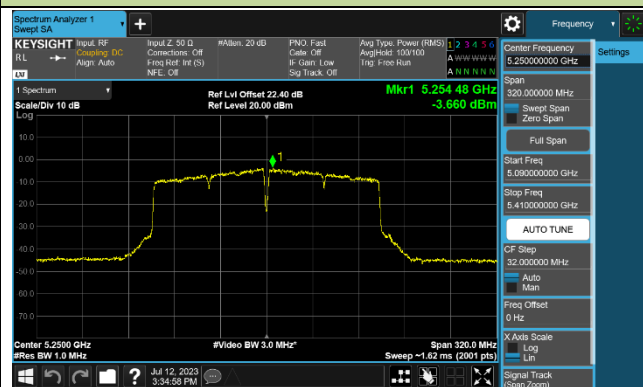

Channel 142 (5710MHz)

### 802.11ac-VHT80 Power Spectral Density - Ant 1

Channel 42 (5210MHz)

Channel 58 (5290MHz)

Channel 106 (5530MHz)

Channel 122 (5610MHz)

Channel 138 (5690MHz)

Channel 155 (5775MHz)

### 802.11ac-VHT160 Power Spectral Density - Ant 1

Channel 50 (5250MHz)

Channel 114 (5570MHz)