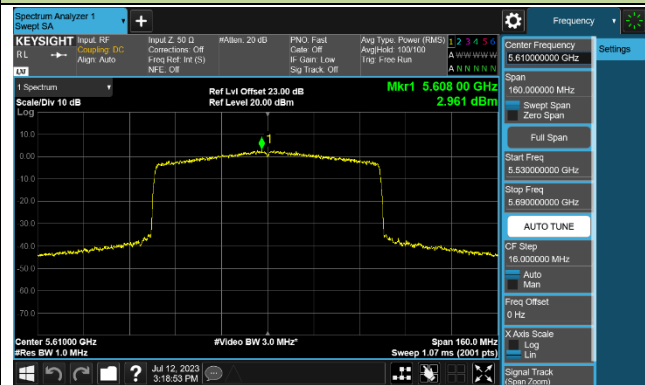

### 802.11ax-HE80 Power Spectral Density - Ant 0

Channel 42 (5210MHz)

Channel 58 (5290MHz)

Channel 106 (5530MHz)

Channel 122 (5610MHz)

Channel 138 (5690MHz)

Channel 155 (5775MHz)

### 802.11ax-HE160 Power Spectral Density - Ant 0

Channel 50 (5250MHz)

Channel 114 (5570MHz)