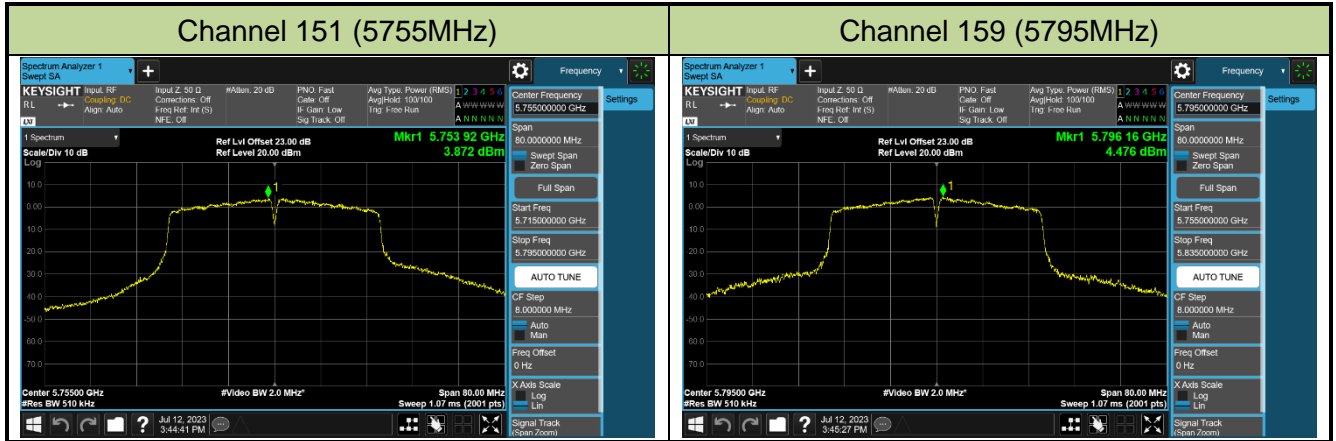

### Channel 64 (5320MHz)

## 802.11ac-VHT40 Power Spectral Density - Ant 1

Channel 38 (5190MHz)

Channel 46 (5230MHz)

Channel 54 (5270MHz)

Channel 62 (5310MHz)

Channel 102 (5510MHz)

Channel 110 (5550MHz)

Channel 134 (5670MHz)

Channel 142 (5710MHz)