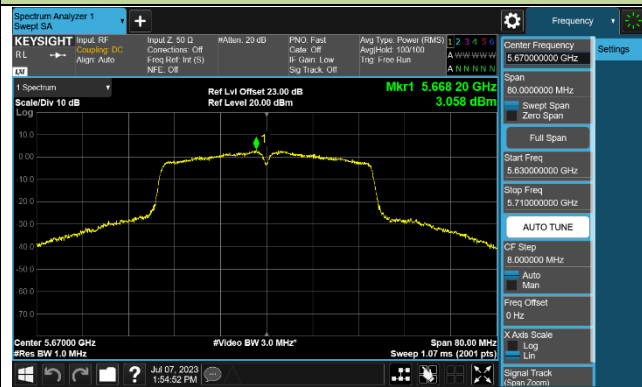

### Channel 64 (5320MHz)

## 802.11ac-VHT40 Power Spectral Density - Ant 1

Channel 38 (5190MHz)

Channel 46 (5230MHz)

Channel 54 (5270MHz)

Channel 62 (5310MHz)

Channel 102 (5510MHz)

Channel 110 (5550MHz)

Channel 134 (5670MHz)

Channel 142 (5710MHz)