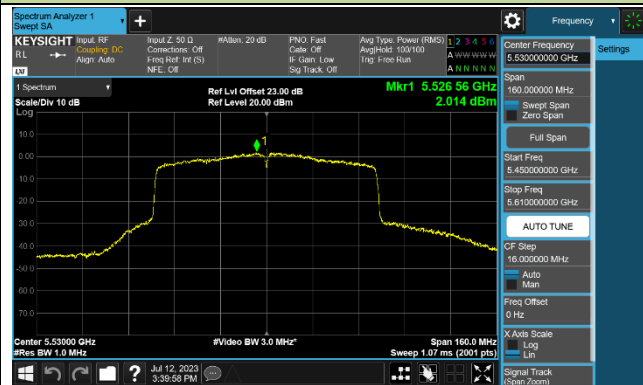

Channel 142 (5710MHz)

### 802.11ac-VHT80 Power Spectral Density - Ant 1

Channel 42 (5210MHz)

Channel 58 (5290MHz)

Channel 106 (5530MHz)

Channel 122 (5610MHz)

Channel 138 (5690MHz)

Channel 155 (5775MHz)

### 802.11ac-VHT160 Power Spectral Density - Ant 1

Channel 50 (5250MHz)

Channel 114 (5570MHz)