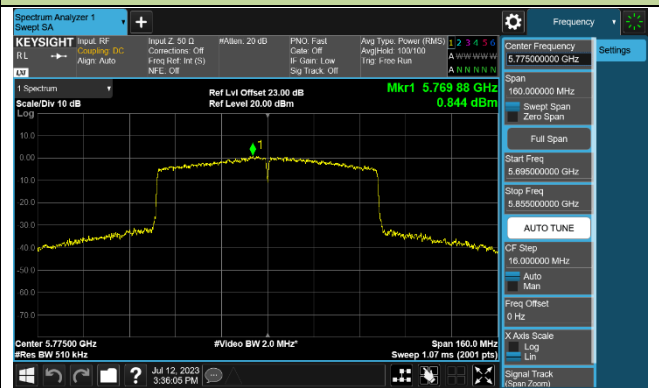

Channel 142 (5710MHz)

### 802.11ac-VHT80 Power Spectral Density - Ant 1

Channel 42 (5210MHz)

Channel 58 (5290MHz)

Channel 106 (5530MHz)

Channel 122 (5610MHz)

Channel 138 (5690MHz)

Channel 155 (5775MHz)

### 802.11ac-VHT160 Power Spectral Density - Ant 1

Channel 50 (5250MHz)

Channel 114 (5570MHz)