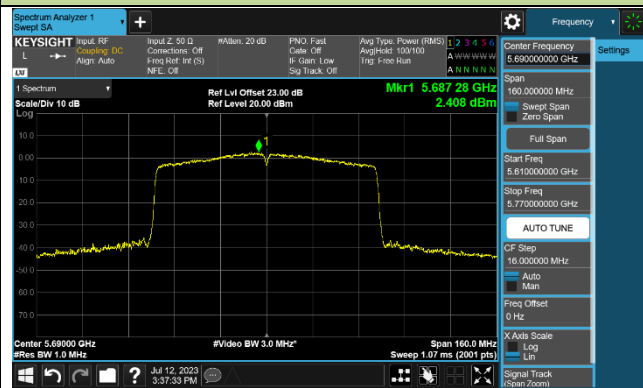

Channel 142 (5710MHz)

### 802.11ac-VHT80 Power Spectral Density - Ant 1

Channel 42 (5210MHz)

Channel 58 (5290MHz)

Channel 106 (5530MHz)

Channel 122 (5610MHz)

Channel 138 (5690MHz)

Channel 155 (5775MHz)

### 802.11ac-VHT160 Power Spectral Density - Ant 1

Channel 50 (5250MHz)

Channel 114 (5570MHz)