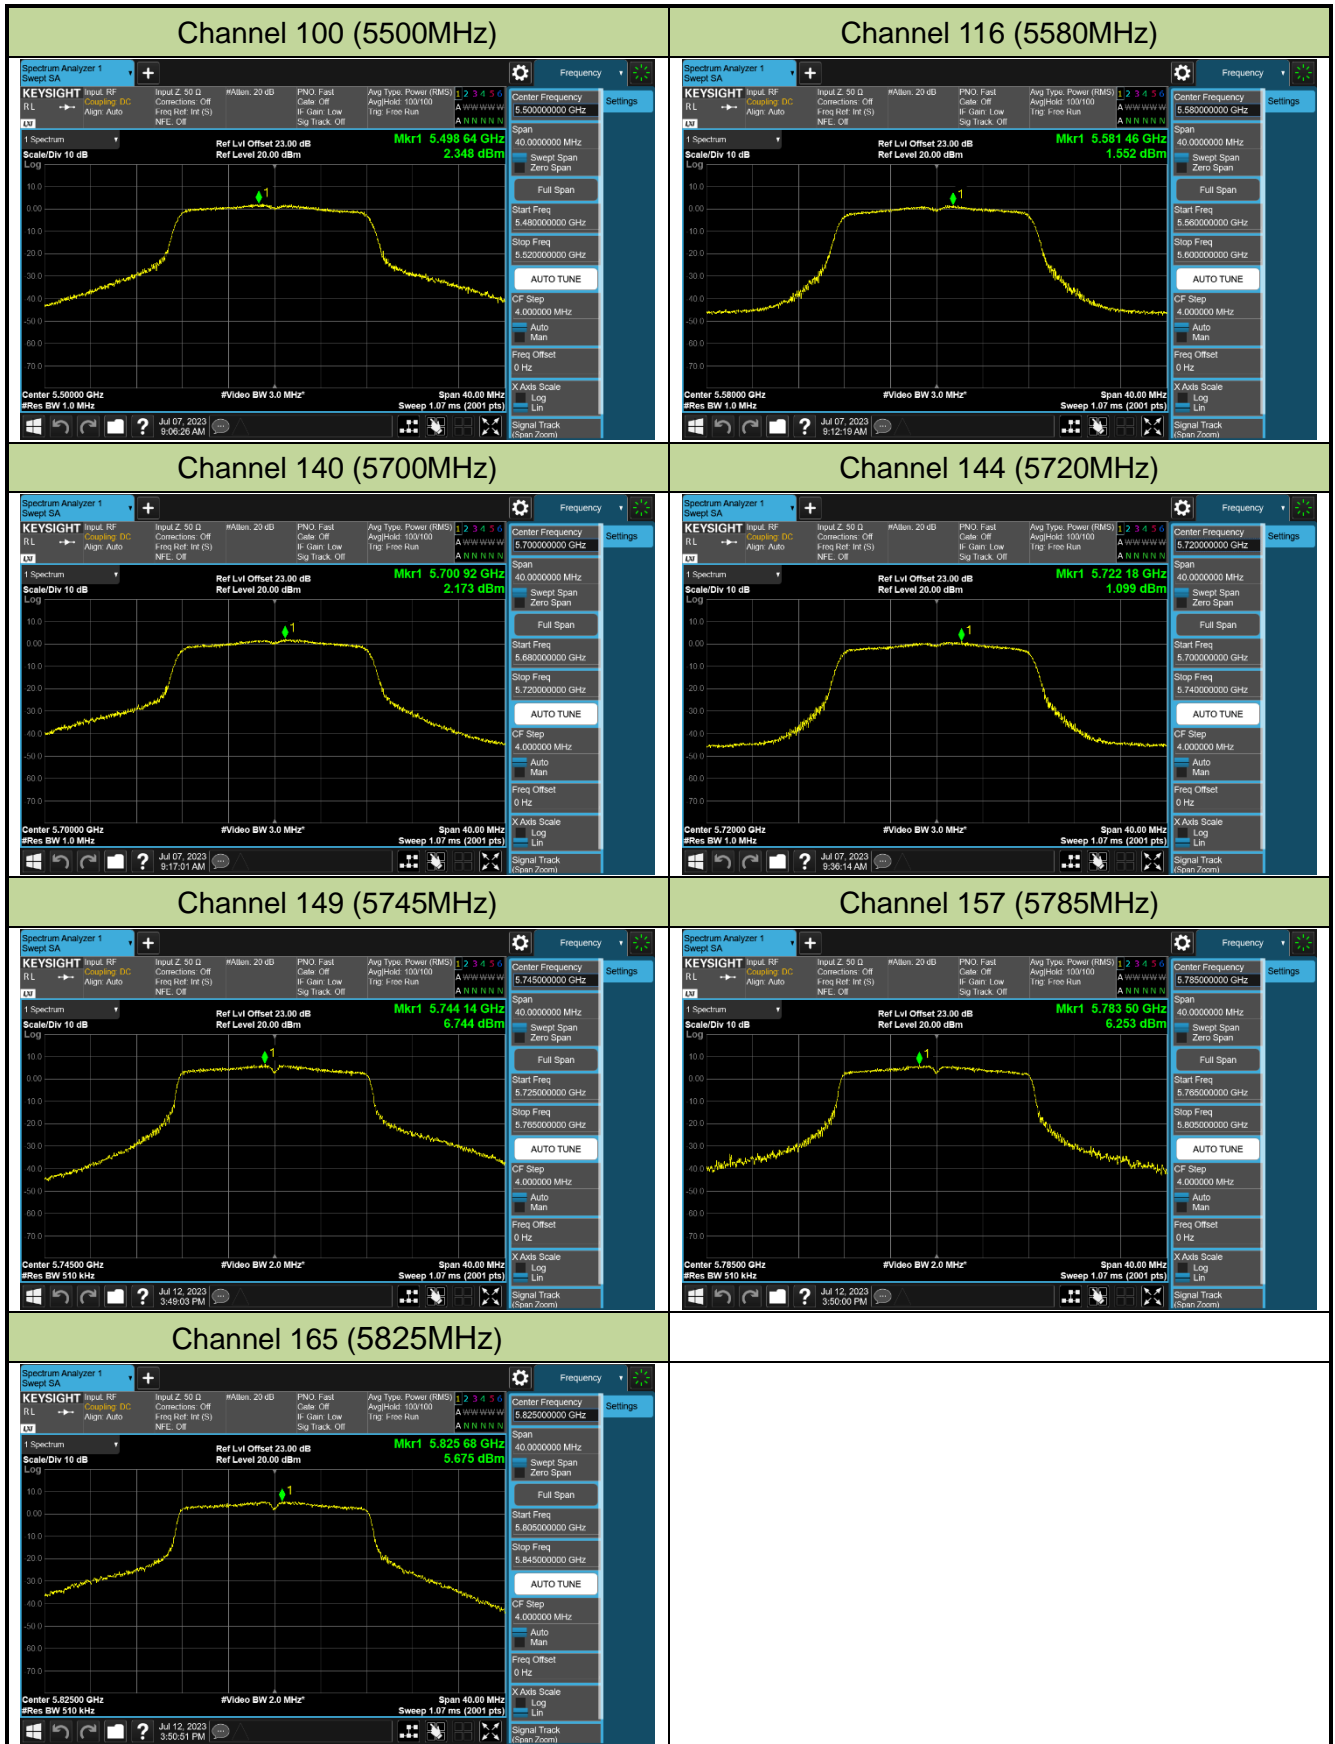

### 802.11ax-HE160 Power Spectral Density - Ant 0

Channel 50 (5250MHz)

Channel 114 (5570MHz)

## 802.11a Power Spectral Density - Ant 1

Channel 36 (5180MHz)

Channel 44 (5220MHz)

Channel 48 (5240MHz)

Channel 52 (5260MHz)

Channel 60 (5300MHz)

Channel 64 (5320MHz)

## 802.11ac-VHT20 Power Spectral Density - Ant 1