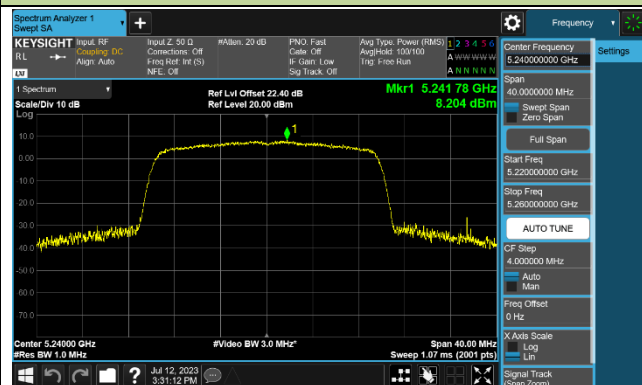

### 802.11ac-VHT160 Power Spectral Density - Ant 1

Channel 50 (5250MHz)

Channel 114 (5570MHz)

## 802.11ax-HE20 Power Spectral Density - Ant 1

Channel 36 (5180MHz)

Channel 44 (5220MHz)

Channel 48 (5240MHz)

Channel 52 (5260MHz)

Channel 60 (5300MHz)

Channel 64 (5320MHz)

Channel 100 (5500MHz)

Channel 116 (5580MHz)