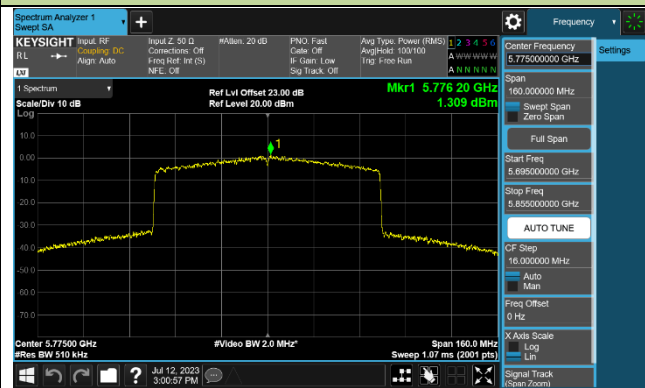

### Channel 134 (5670MHz)

### Channel 142 (5710MHz)

### 802.11ax-HE80 Power Spectral Density - Ant 1

Channel 42 (5210MHz)

Channel 58 (5290MHz)

Channel 106 (5530MHz)

Channel 122 (5610MHz)

Channel 138 (5690MHz)

Channel 155 (5775MHz)

### 802.11ax-HE160 Power Spectral Density - Ant 1

Channel 50 (5250MHz)

Channel 114 (5570MHz)