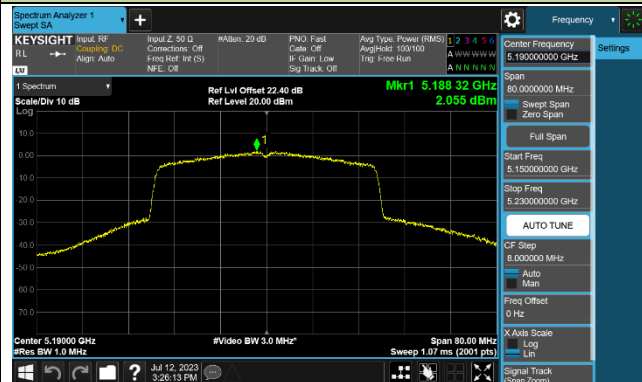

802.11ax-HE40 Power Spectral Density - Ant 1

Channel 38 (5190MHz)