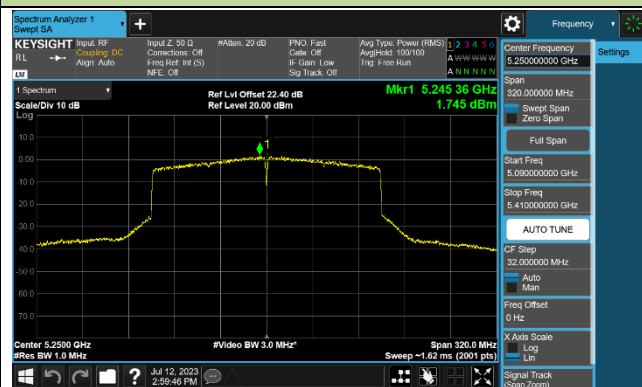

### Channel 134 (5670MHz)

### Channel 142 (5710MHz)

### 802.11ax-HE80 Power Spectral Density - Ant 1

Channel 42 (5210MHz)

Channel 58 (5290MHz)

Channel 106 (5530MHz)

Channel 122 (5610MHz)

Channel 138 (5690MHz)

Channel 155 (5775MHz)

### 802.11ax-HE160 Power Spectral Density - Ant 1

Channel 50 (5250MHz)

Channel 114 (5570MHz)