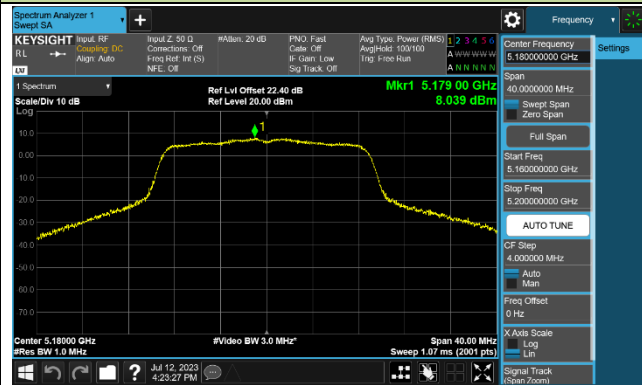

802.11ac-VHT20 Power Spectral Density - Ant 1

Channel 36 (5180MHz)