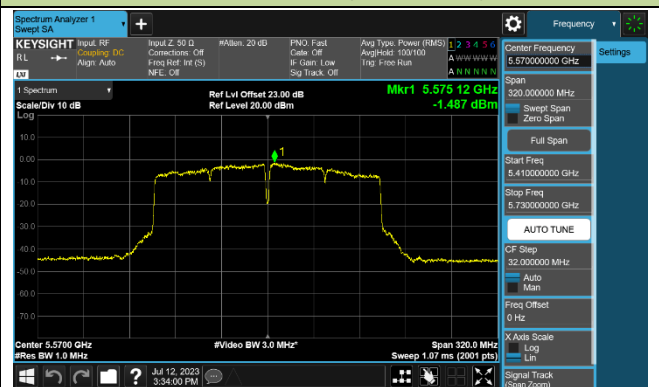

Channel 142 (5710MHz)

### 802.11ac-VHT80 Power Spectral Density - Ant 1

Channel 42 (5210MHz)

Channel 58 (5290MHz)

Channel 106 (5530MHz)

Channel 122 (5610MHz)

Channel 138 (5690MHz)

Channel 155 (5775MHz)

### 802.11ac-VHT160 Power Spectral Density - Ant 1

Channel 50 (5250MHz)

Channel 114 (5570MHz)