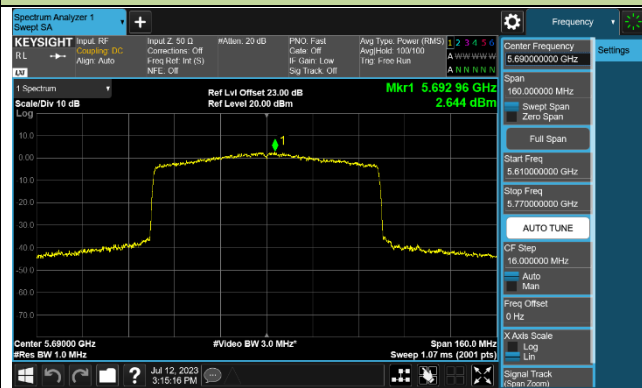

### Channel 134 (5670MHz)

### Channel 142 (5710MHz)

### 802.11ax-HE80 Power Spectral Density - Ant 1

Channel 42 (5210MHz)

Channel 58 (5290MHz)

Channel 106 (5530MHz)

Channel 122 (5610MHz)

Channel 138 (5690MHz)

Channel 155 (5775MHz)

### 802.11ax-HE160 Power Spectral Density - Ant 1

Channel 50 (5250MHz)

Channel 114 (5570MHz)