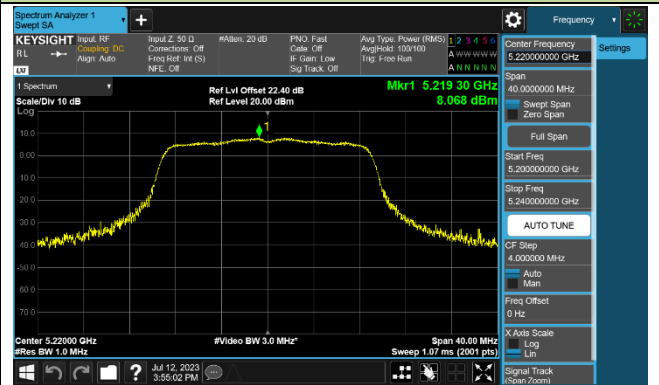

Channel 44 (5220MHz)