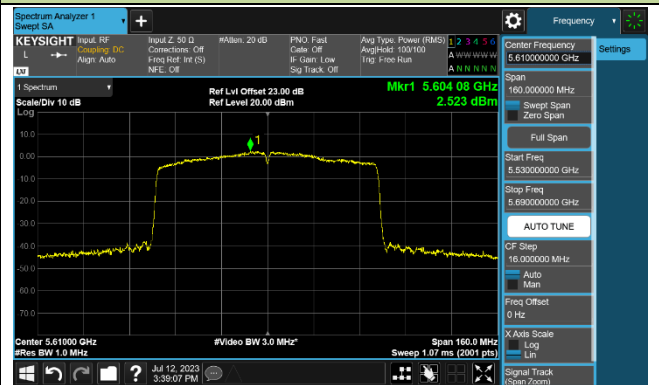

Channel 142 (5710MHz)

### 802.11ac-VHT80 Power Spectral Density - Ant 1

Channel 42 (5210MHz)

Channel 58 (5290MHz)

Channel 106 (5530MHz)

Channel 122 (5610MHz)

Channel 138 (5690MHz)

Channel 155 (5775MHz)

### 802.11ac-VHT160 Power Spectral Density - Ant 1

Channel 50 (5250MHz)

Channel 114 (5570MHz)