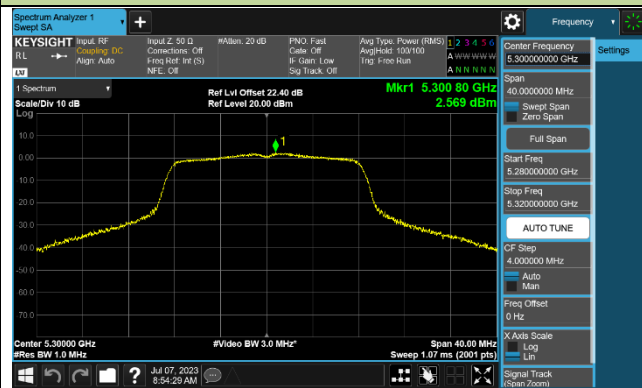

### 802.11ax-HE160 Power Spectral Density - Ant 0

Channel 50 (5250MHz)

Channel 114 (5570MHz)

## 802.11a Power Spectral Density - Ant 1

Channel 36 (5180MHz)

Channel 44 (5220MHz)

Channel 48 (5240MHz)

Channel 52 (5260MHz)

Channel 60 (5300MHz)

Channel 64 (5320MHz)

## 802.11ac-VHT20 Power Spectral Density - Ant 1