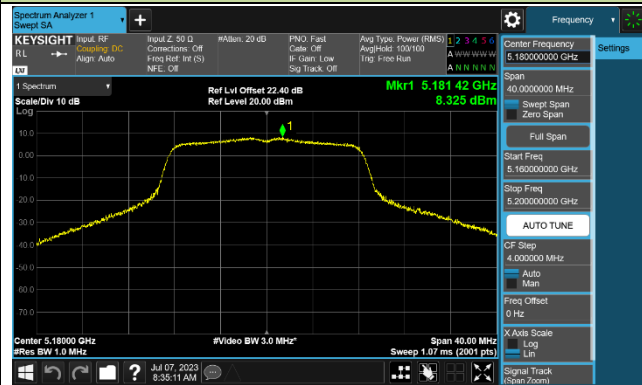

### 802.11ax-HE160 Power Spectral Density - Ant 0

Channel 50 (5250MHz)

Channel 114 (5570MHz)

## 802.11a Power Spectral Density - Ant 1

Channel 36 (5180MHz)

Channel 44 (5220MHz)

Channel 48 (5240MHz)

Channel 52 (5260MHz)

Channel 60 (5300MHz)

Channel 64 (5320MHz)