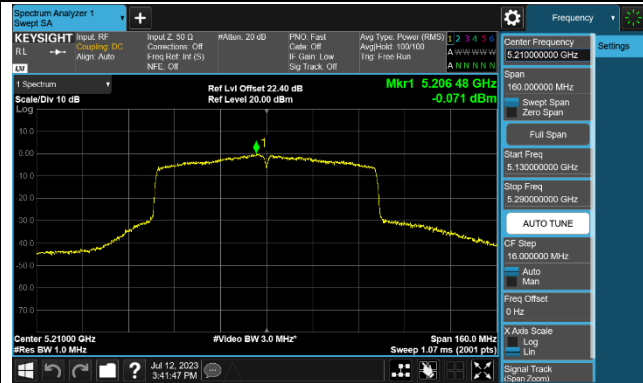

802.11ac-VHT80 Power Spectral Density - Ant 1

Channel 42 (5210MHz)