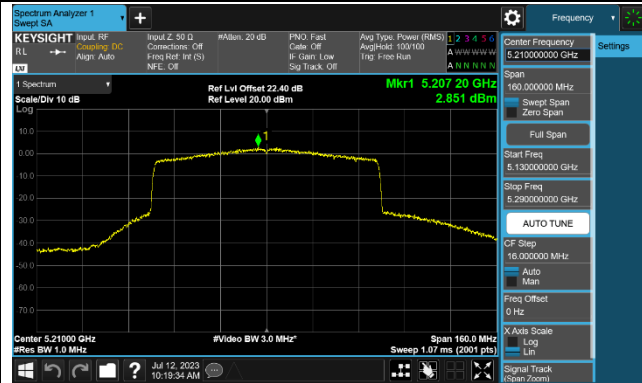

### 802.11ax-HE80 Power Spectral Density - Ant 0

Channel 42 (5210MHz)

Channel 58 (5290MHz)

Channel 106 (5530MHz)

Channel 122 (5610MHz)

Channel 138 (5690MHz)

Channel 155 (5775MHz)

### 802.11ax-HE160 Power Spectral Density - Ant 0

Channel 50 (5250MHz)

Channel 114 (5570MHz)