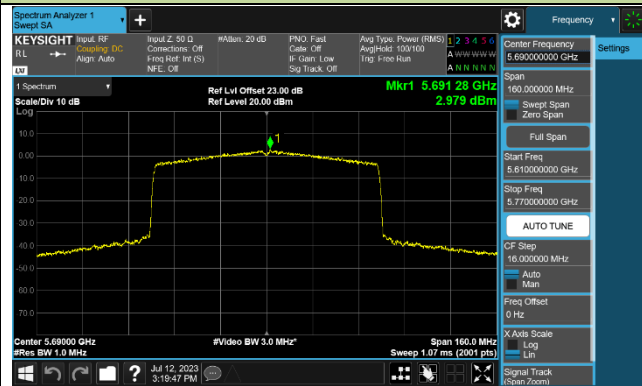

### 802.11ax-HE80 Power Spectral Density - Ant 0

Channel 42 (5210MHz)

Channel 58 (5290MHz)

Channel 106 (5530MHz)

Channel 122 (5610MHz)

Channel 138 (5690MHz)

Channel 155 (5775MHz)

### 802.11ax-HE160 Power Spectral Density - Ant 0

Channel 50 (5250MHz)

Channel 114 (5570MHz)