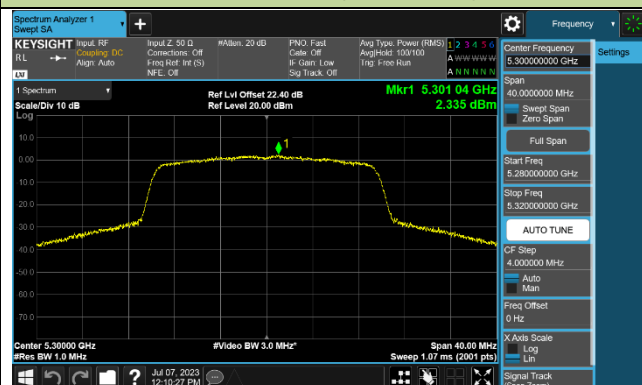

### 802.11ac-VHT160 Power Spectral Density - Ant 1

Channel 50 (5250MHz)

Channel 114 (5570MHz)

## 802.11ax-HE20 Power Spectral Density - Ant 1

Channel 36 (5180MHz)

Channel 44 (5220MHz)

Channel 48 (5240MHz)

Channel 52 (5260MHz)

Channel 60 (5300MHz)

Channel 64 (5320MHz)

Channel 100 (5500MHz)

Channel 116 (5580MHz)