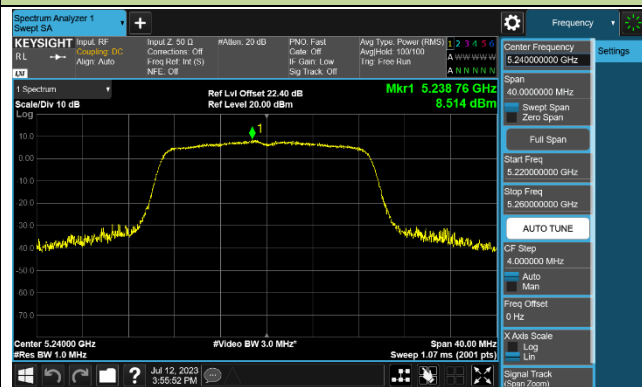

Channel 48 (5240MHz)