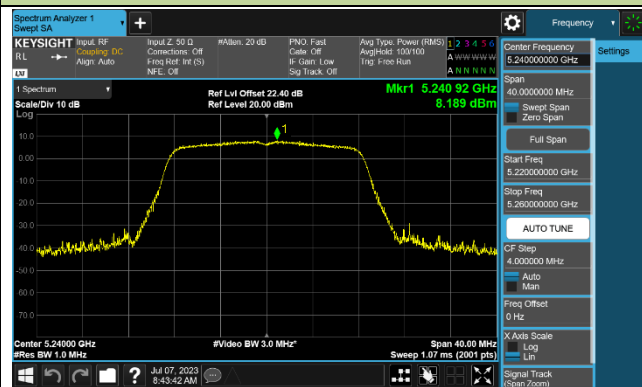

### 802.11ax-HE160 Power Spectral Density - Ant 0

Channel 50 (5250MHz)

Channel 114 (5570MHz)

## 802.11a Power Spectral Density - Ant 1

Channel 36 (5180MHz)

Channel 44 (5220MHz)

Channel 48 (5240MHz)

Channel 52 (5260MHz)

Channel 60 (5300MHz)

Channel 64 (5320MHz)

## 802.11ac-VHT20 Power Spectral Density - Ant 1