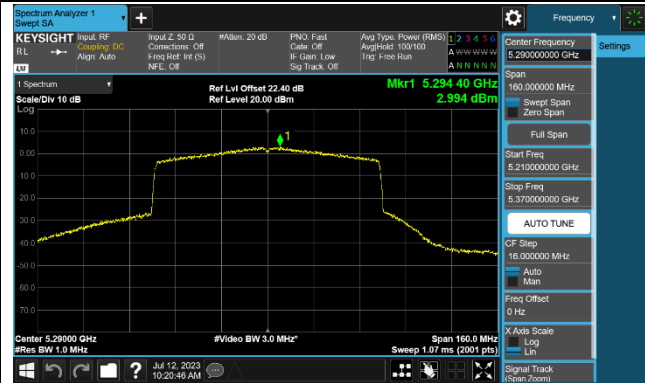

### 802.11ax-HE80 Power Spectral Density - Ant 0

Channel 42 (5210MHz)

Channel 58 (5290MHz)

Channel 106 (5530MHz)

Channel 122 (5610MHz)

Channel 138 (5690MHz)

Channel 155 (5775MHz)

### 802.11ax-HE160 Power Spectral Density - Ant 0

Channel 50 (5250MHz)

Channel 114 (5570MHz)