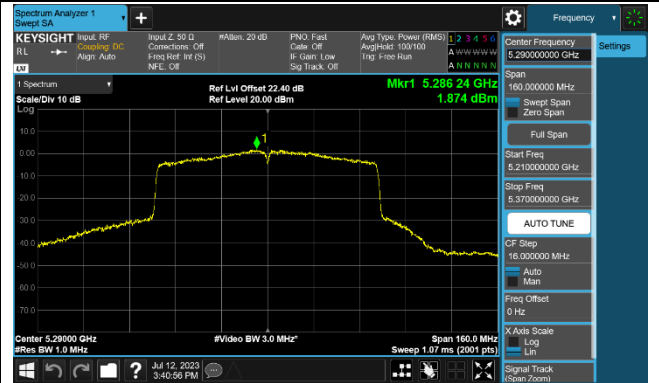

### Channel 64 (5320MHz)

Channel 142 (5710MHz)

### 802.11ac-VHT80 Power Spectral Density - Ant 1

Channel 42 (5210MHz)

Channel 58 (5290MHz)

Channel 106 (5530MHz)

Channel 122 (5610MHz)

Channel 138 (5690MHz)

Channel 155 (5775MHz)