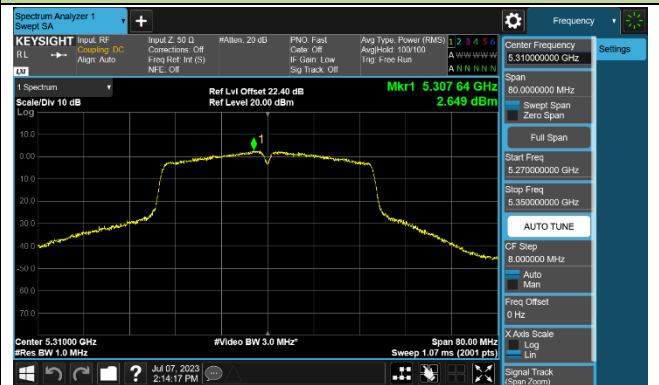

### Channel 64 (5320MHz)

## 802.11ac-VHT40 Power Spectral Density - Ant 1

Channel 38 (5190MHz)

Channel 46 (5230MHz)

Channel 54 (5270MHz)

Channel 62 (5310MHz)

Channel 102 (5510MHz)

Channel 110 (5550MHz)

Channel 134 (5670MHz)

Channel 142 (5710MHz)