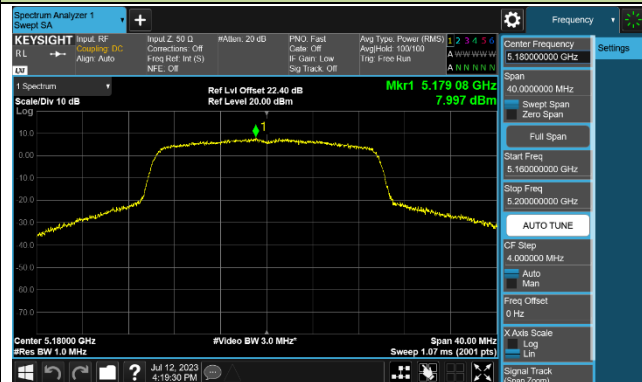

802.11ax-HE20 Power Spectral Density - Ant 1

Channel 36 (5180MHz)