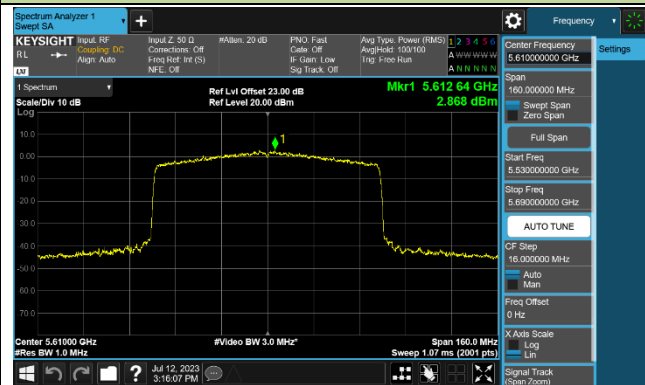

### Channel 134 (5670MHz)

### Channel 142 (5710MHz)

### 802.11ax-HE80 Power Spectral Density - Ant 1

Channel 42 (5210MHz)

Channel 58 (5290MHz)

Channel 106 (5530MHz)

Channel 122 (5610MHz)

Channel 138 (5690MHz)

Channel 155 (5775MHz)

### 802.11ax-HE160 Power Spectral Density - Ant 1

Channel 50 (5250MHz)

Channel 114 (5570MHz)