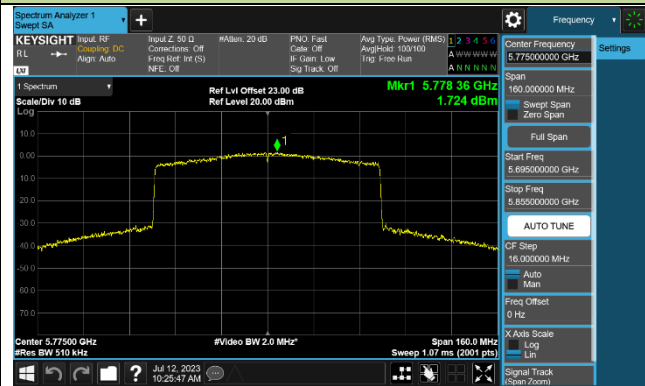

### 802.11ax-HE80 Power Spectral Density - Ant 0

Channel 42 (5210MHz)

Channel 58 (5290MHz)

Channel 106 (5530MHz)

Channel 122 (5610MHz)

Channel 138 (5690MHz)

Channel 155 (5775MHz)

### 802.11ax-HE160 Power Spectral Density - Ant 0

Channel 50 (5250MHz)

Channel 114 (5570MHz)