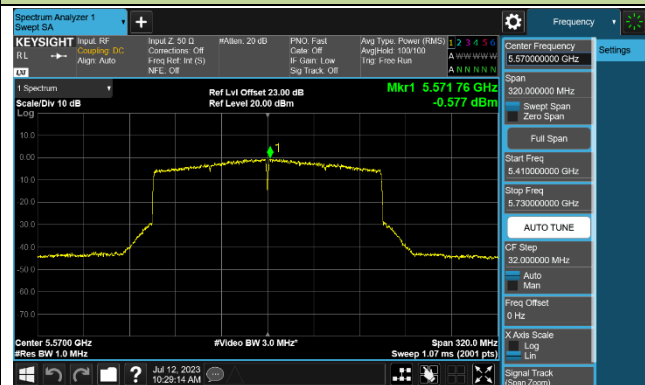

### 802.11ax-HE80 Power Spectral Density - Ant 0

Channel 42 (5210MHz)

Channel 58 (5290MHz)

Channel 106 (5530MHz)

Channel 122 (5610MHz)

Channel 138 (5690MHz)

Channel 155 (5775MHz)

### 802.11ax-HE160 Power Spectral Density - Ant 0

Channel 50 (5250MHz)

Channel 114 (5570MHz)