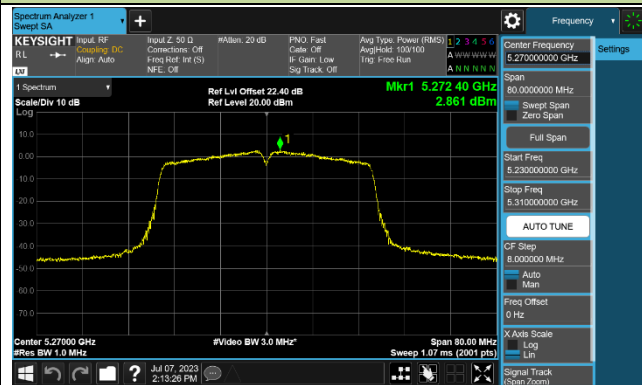

### Channel 64 (5320MHz)

## 802.11ac-VHT40 Power Spectral Density - Ant 1

Channel 38 (5190MHz)

Channel 46 (5230MHz)

Channel 54 (5270MHz)

Channel 62 (5310MHz)

Channel 102 (5510MHz)

Channel 110 (5550MHz)

Channel 134 (5670MHz)

Channel 142 (5710MHz)