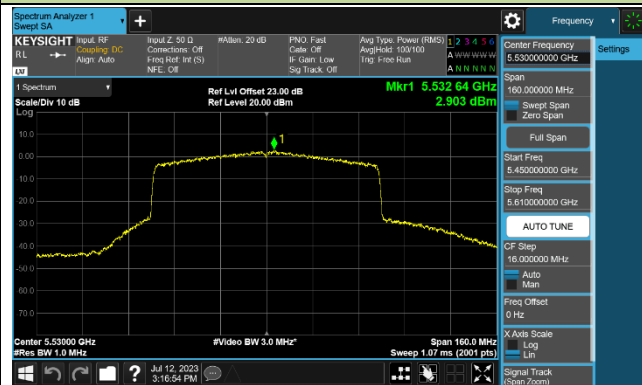

### Channel 134 (5670MHz)

### Channel 142 (5710MHz)

### 802.11ax-HE80 Power Spectral Density - Ant 1

Channel 42 (5210MHz)

Channel 58 (5290MHz)

Channel 106 (5530MHz)

Channel 122 (5610MHz)

Channel 138 (5690MHz)

Channel 155 (5775MHz)

### 802.11ax-HE160 Power Spectral Density - Ant 1

Channel 50 (5250MHz)

Channel 114 (5570MHz)