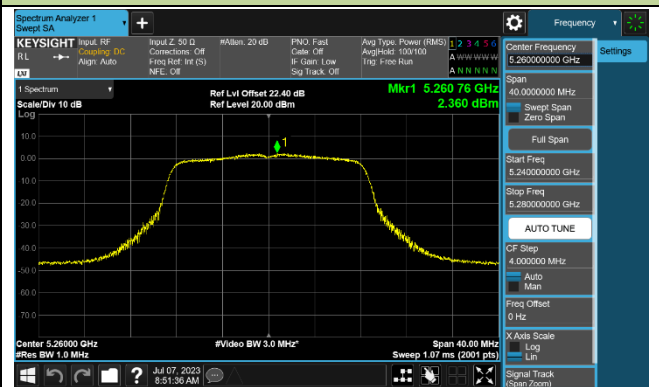

### 802.11ax-HE160 Power Spectral Density - Ant 0

Channel 50 (5250MHz)

Channel 114 (5570MHz)

## 802.11a Power Spectral Density - Ant 1

Channel 36 (5180MHz)

Channel 44 (5220MHz)

Channel 48 (5240MHz)

Channel 52 (5260MHz)

Channel 60 (5300MHz)

Channel 64 (5320MHz)

## 802.11ac-VHT20 Power Spectral Density - Ant 1