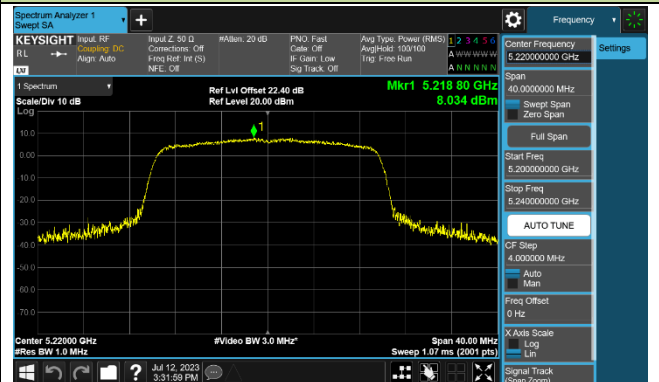

Channel 44 (5220MHz)