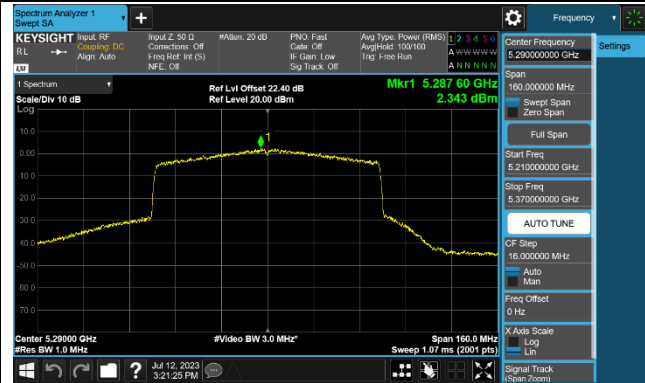

### Channel 134 (5670MHz)

### Channel 142 (5710MHz)

### 802.11ax-HE80 Power Spectral Density - Ant 1

Channel 42 (5210MHz)

Channel 58 (5290MHz)

Channel 106 (5530MHz)

Channel 122 (5610MHz)

Channel 138 (5690MHz)

Channel 155 (5775MHz)