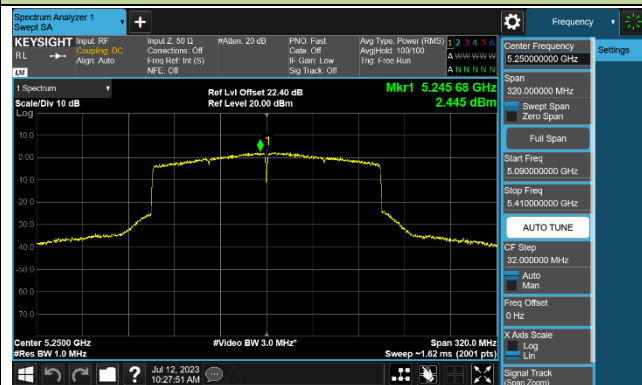

### 802.11ax-HE80 Power Spectral Density - Ant 0

Channel 42 (5210MHz)

Channel 58 (5290MHz)

Channel 106 (5530MHz)

Channel 122 (5610MHz)

Channel 138 (5690MHz)

Channel 155 (5775MHz)

### 802.11ax-HE160 Power Spectral Density - Ant 0

Channel 50 (5250MHz)

Channel 114 (5570MHz)