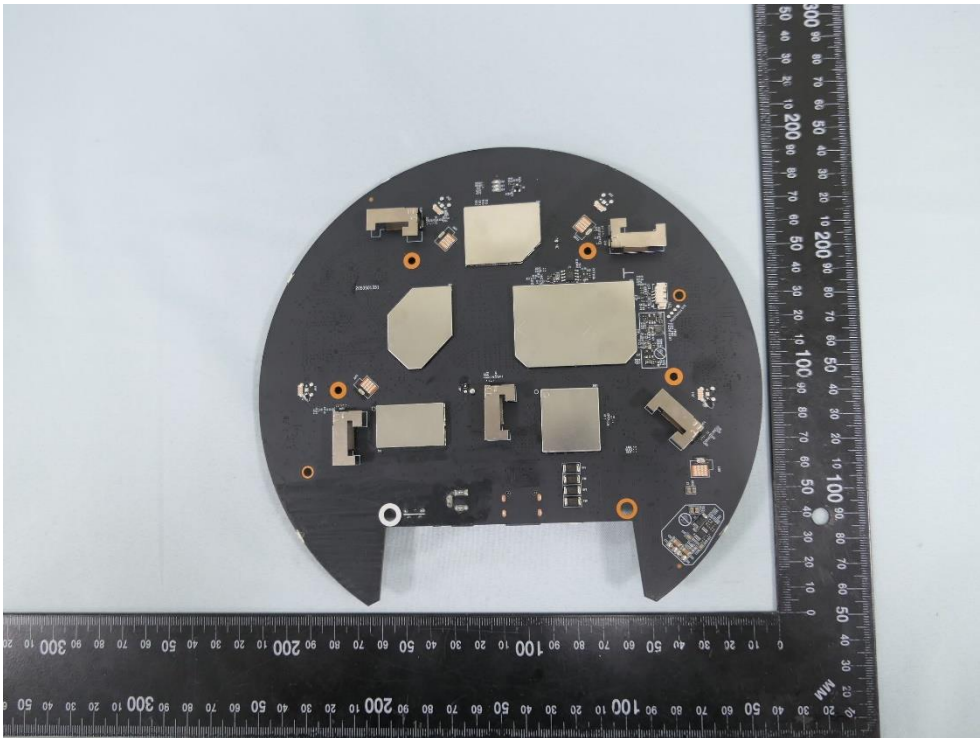

**Product: AX6000 Ceiling Mount
Wi-Fi 6 Access Point**

Brand Name: tp-link

Model Number: EAP683 LR

Internal Photograph

(1) EUT Photo

(2) EUT Photo

(3) EUT Photo

(4) EUT Photo

(5) EUT Photo

(6) EUT Photo

(7) EUT Photo

(8) EUT Photo

(9) EUT Photo

(10) EUT Photo

(13) EUT Photo

(14) EUT Photo