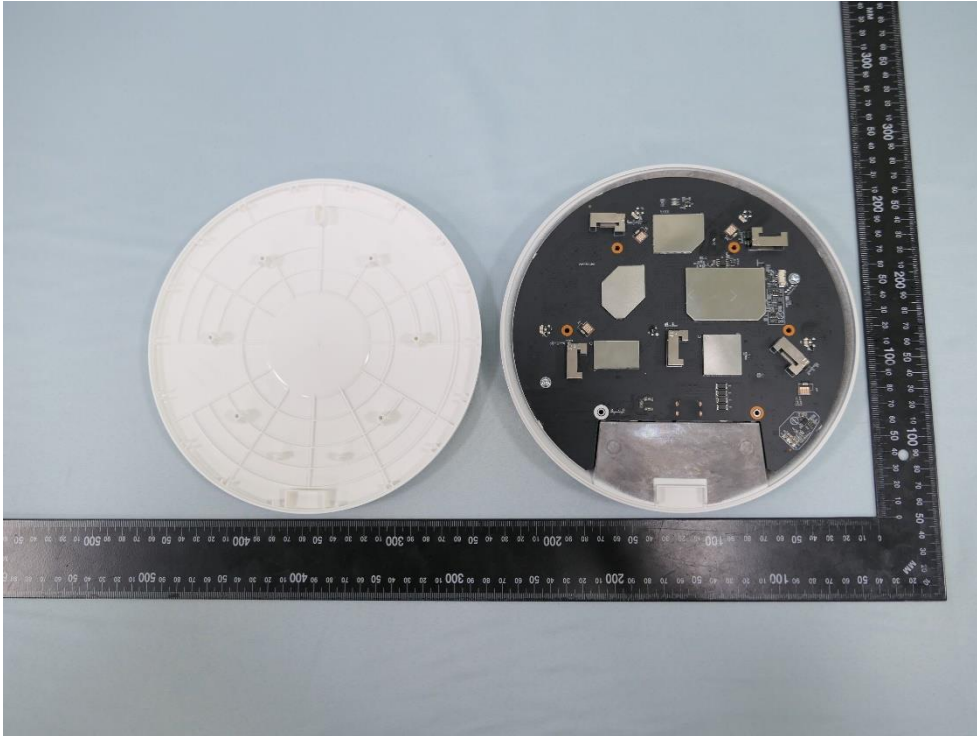

**Product: AX6000 Ceiling Mount
Wi-Fi 6 Access Point**

Brand Name: tp-link

Model Number: EAP683 LR

Internal Photograph

(1) EUT Photo

(2) EUT Photo

(3) EUT Photo

(4) EUT Photo

(5) EUT Photo

(6) EUT Photo

(7) EUT Photo

(8) EUT Photo

(9) EUT Photo

(10) EUT Photo

(13) EUT Photo

(14) EUT Photo