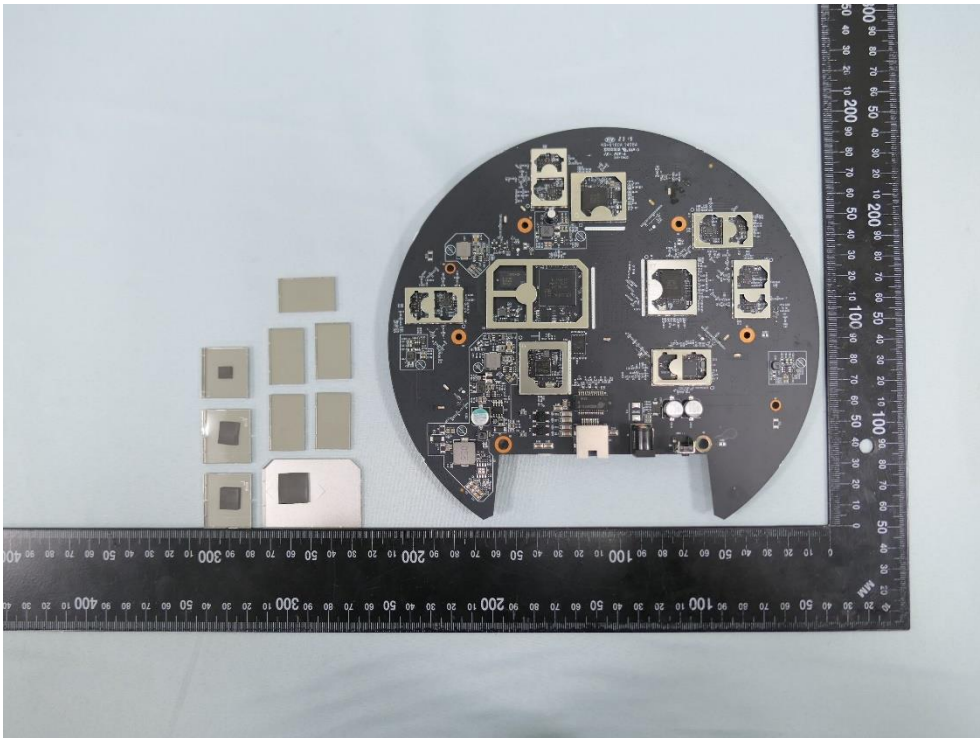

**Product: AX6000 Ceiling Mount
Wi-Fi 6 Access Point**

Brand Name: tp-link

Model Number: EAP683 LR

Internal Photograph

(1) EUT Photo

(2) EUT Photo

(3) EUT Photo

(4) EUT Photo

(5) EUT Photo

(6) EUT Photo

(7) EUT Photo

(8) EUT Photo

(9) EUT Photo

(10) EUT Photo

(13) EUT Photo

(14) EUT Photo