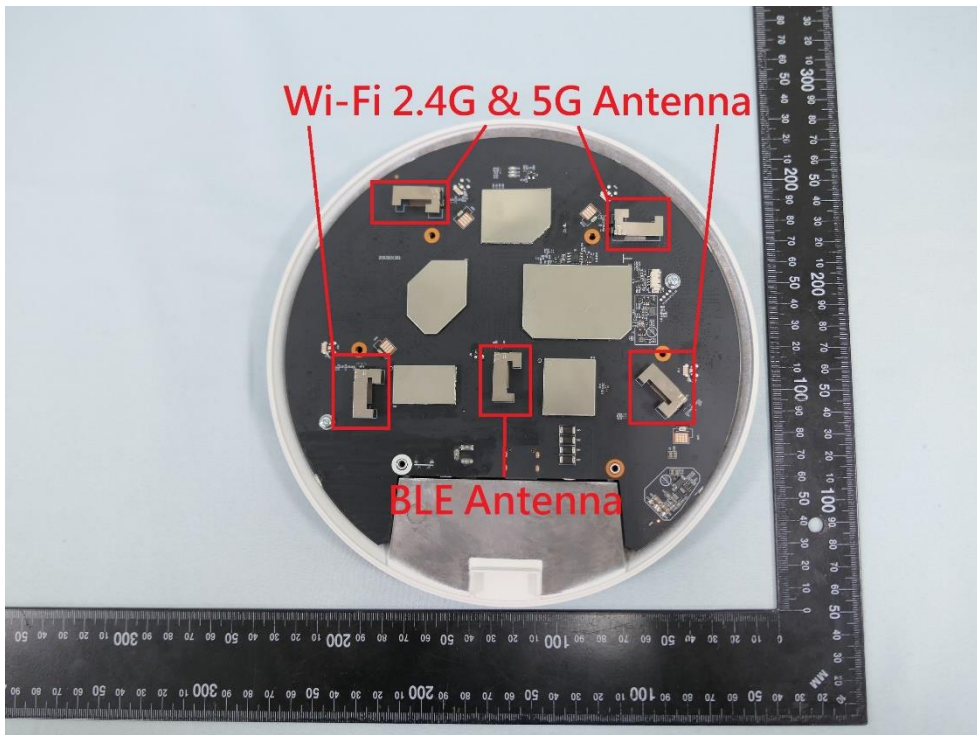

**Product: AX6000 Ceiling Mount
Wi-Fi 6 Access Point**

Brand Name: tp-link

Model Number: EAP683 LR

Internal Photograph

(1) EUT Photo

(2) EUT Photo

(3) EUT Photo

(4) EUT Photo