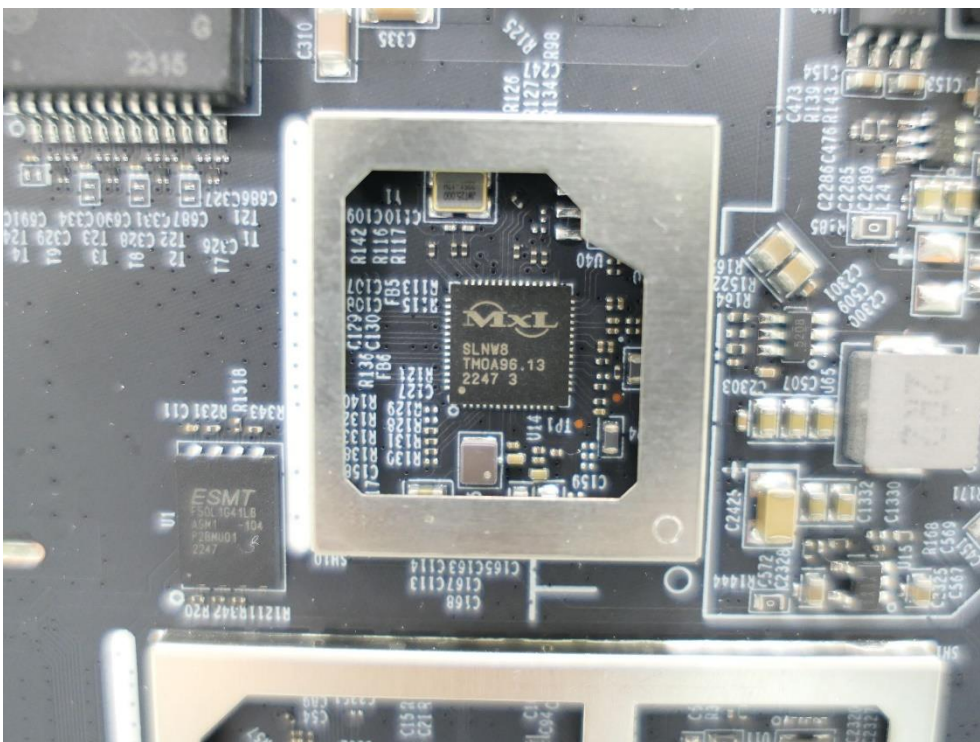

**Product: AX6000 Ceiling Mount
Wi-Fi 6 Access Point**

Brand Name: tp-link

Model Number: EAP683 LR

Internal Photograph

(1) EUT Photo

(2) EUT Photo

(3) EUT Photo

(4) EUT Photo

(5) EUT Photo

(6) EUT Photo

(7) EUT Photo

(8) EUT Photo

(9) EUT Photo

(10) EUT Photo

(13) EUT Photo

(14) EUT Photo