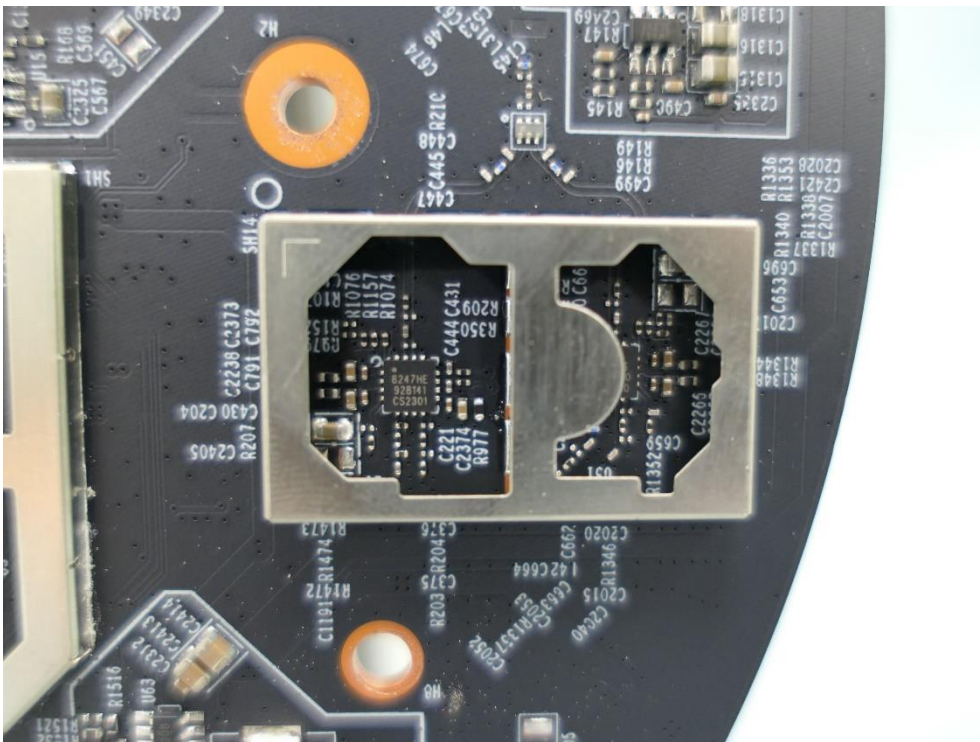

**Product: AX6000 Ceiling Mount
Wi-Fi 6 Access Point**

Brand Name: tp-link

Model Number: EAP683 LR

Internal Photograph

(1) EUT Photo

(2) EUT Photo

(3) EUT Photo

(4) EUT Photo

(5) EUT Photo

(6) EUT Photo

(7) EUT Photo

(8) EUT Photo

(9) EUT Photo

(10) EUT Photo

(13) EUT Photo

(14) EUT Photo