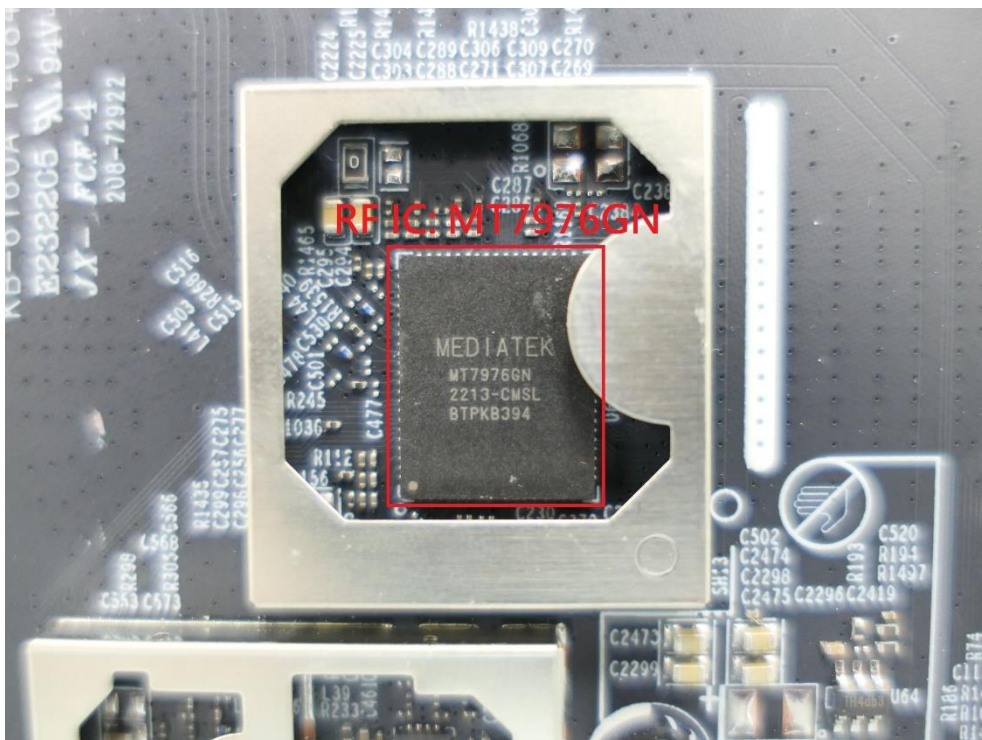

**Product: AX6000 Ceiling Mount
Wi-Fi 6 Access Point**

Brand Name: tp-link

Model Number: EAP683 LR

Internal Photograph

(1) EUT Photo

(2) EUT Photo

(3) EUT Photo

(4) EUT Photo

(5) EUT Photo

(6) EUT Photo

(7) EUT Photo

(8) EUT Photo

(9) EUT Photo

(10) EUT Photo

(13) EUT Photo

(14) EUT Photo