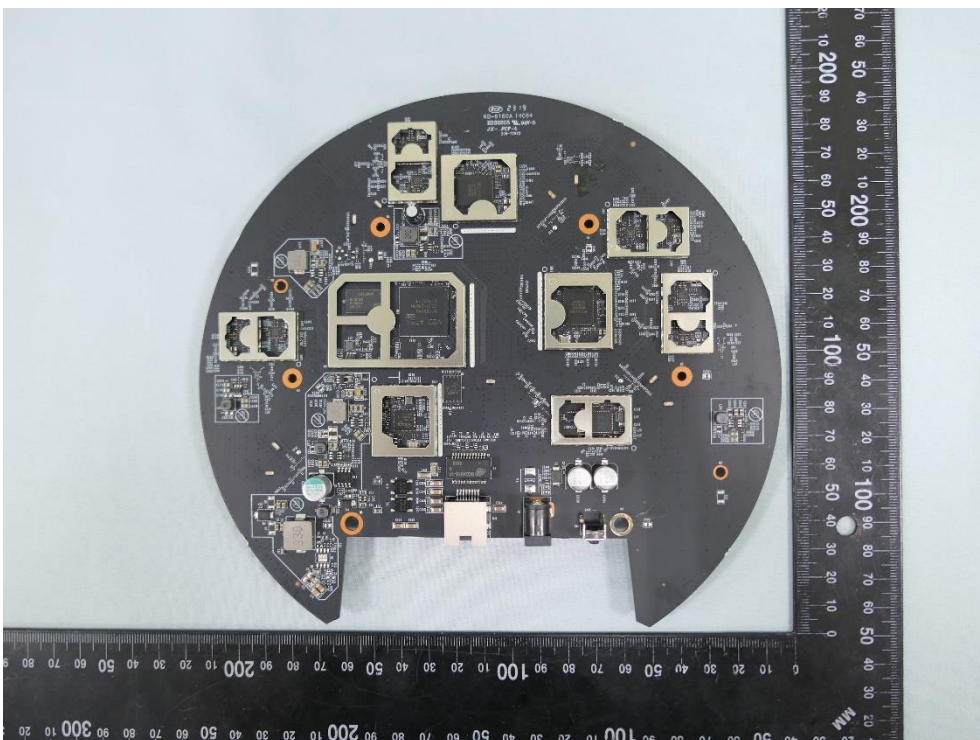

**Product: AX6000 Ceiling Mount
Wi-Fi 6 Access Point**

Brand Name: tp-link

Model Number: EAP683 LR

Internal Photograph

(1) EUT Photo

(2) EUT Photo

(3) EUT Photo

(4) EUT Photo

(5) EUT Photo

(6) EUT Photo

(7) EUT Photo

(8) EUT Photo

(9) EUT Photo

(10) EUT Photo

(13) EUT Photo

(14) EUT Photo