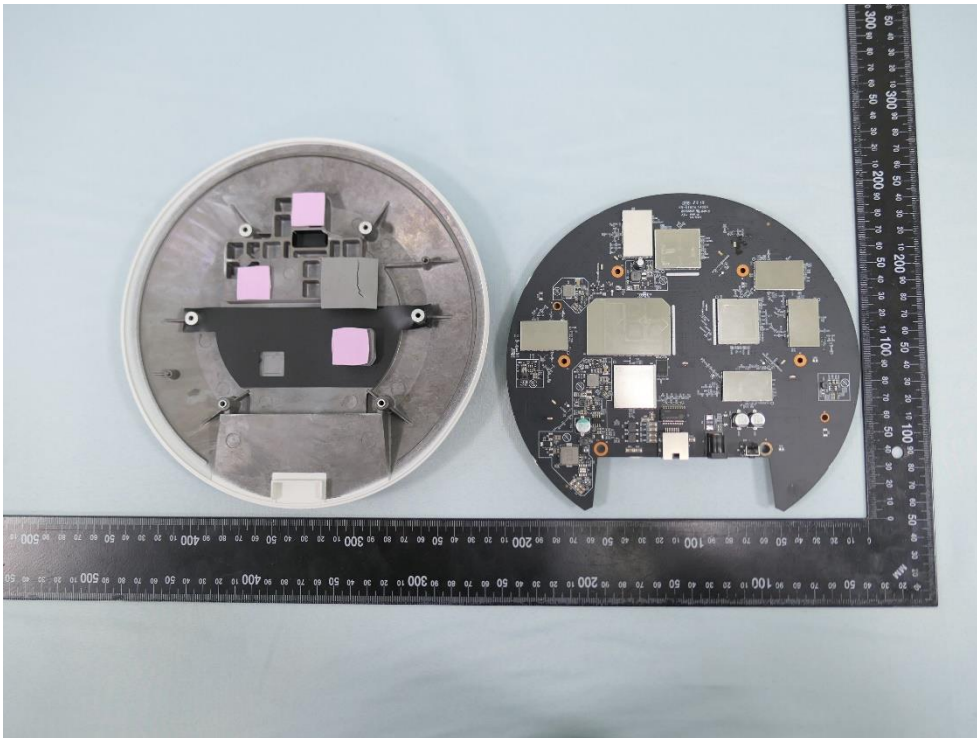

**Product: AX6000 Ceiling Mount
Wi-Fi 6 Access Point**

Brand Name: tp-link

Model Number: EAP683 LR

Internal Photograph

(1) EUT Photo

(2) EUT Photo

(3) EUT Photo

(4) EUT Photo

(5) EUT Photo

(6) EUT Photo

(7) EUT Photo

(8) EUT Photo

(9) EUT Photo

(10) EUT Photo

(13) EUT Photo

(14) EUT Photo