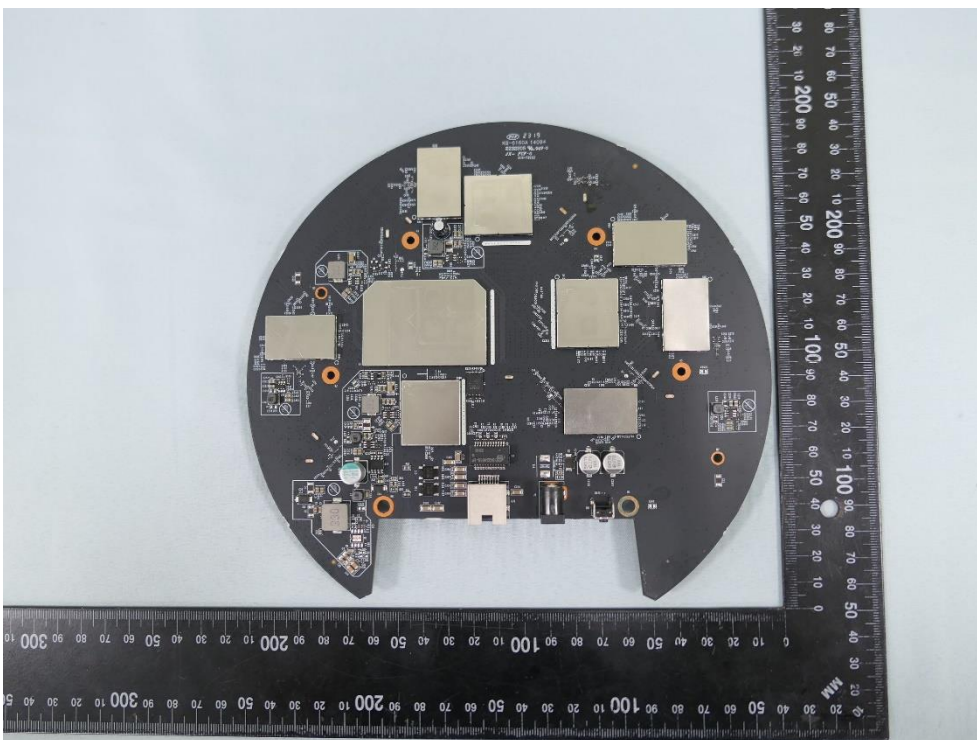

**Product: AX6000 Ceiling Mount
Wi-Fi 6 Access Point**

Brand Name: tp-link

Model Number: EAP683 LR

Internal Photograph

(1) EUT Photo

(2) EUT Photo

(3) EUT Photo

(4) EUT Photo

(5) EUT Photo

(6) EUT Photo

(7) EUT Photo

(8) EUT Photo

(9) EUT Photo

(10) EUT Photo

(13) EUT Photo

(14) EUT Photo