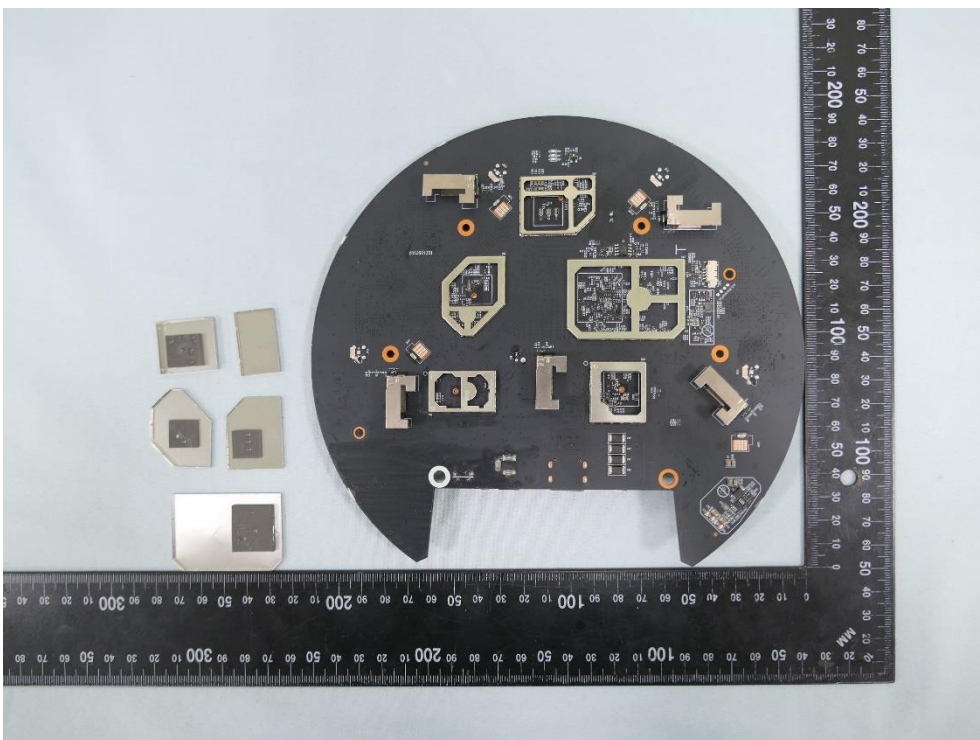

**Product: AX6000 Ceiling Mount
Wi-Fi 6 Access Point**

Brand Name: tp-link

Model Number: EAP683 LR

Internal Photograph

(1) EUT Photo

(2) EUT Photo

(3) EUT Photo

(4) EUT Photo

(5) EUT Photo

(6) EUT Photo

(7) EUT Photo

(8) EUT Photo

(9) EUT Photo

(10) EUT Photo

(13) EUT Photo

(14) EUT Photo