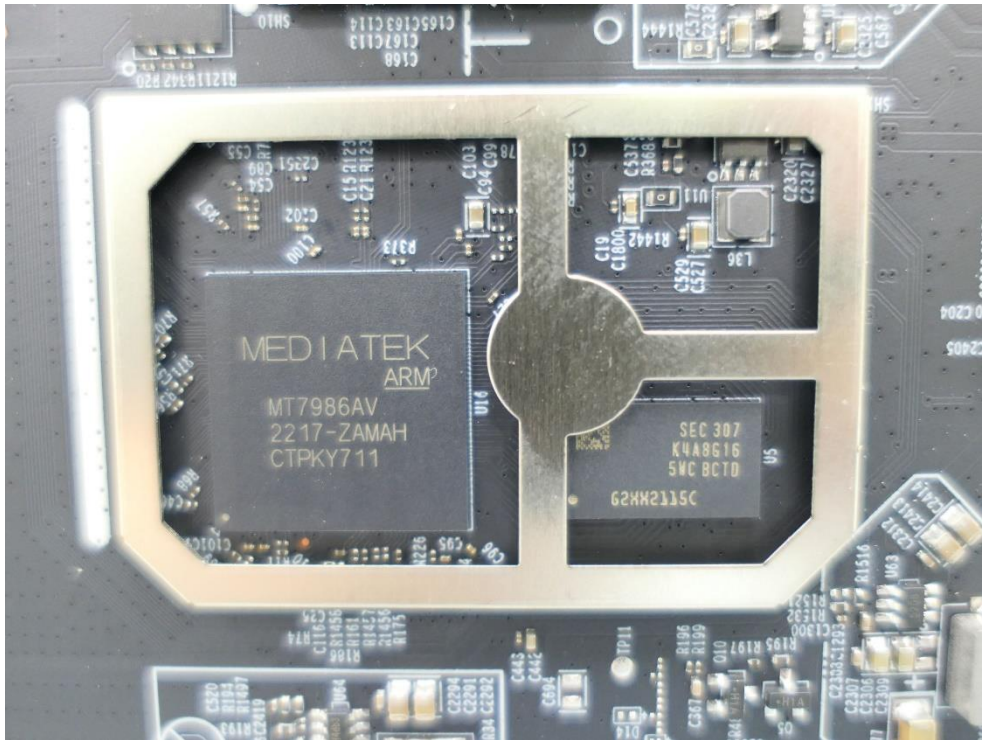

**Product: AX6000 Ceiling Mount
Wi-Fi 6 Access Point**

Brand Name: tp-link

Model Number: EAP683 LR

Internal Photograph

(1) EUT Photo

(2) EUT Photo

(3) EUT Photo

(4) EUT Photo

(5) EUT Photo

(6) EUT Photo

(7) EUT Photo

(8) EUT Photo

(9) EUT Photo

(10) EUT Photo

(13) EUT Photo

(14) EUT Photo