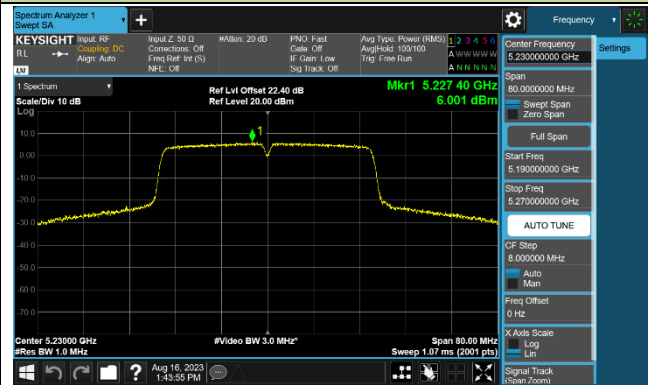

Channel 52 (5260MHz)

Channel 60 (5300MHz)

Channel 64 (5320MHz)

Channel 100 (5500MHz)

Channel 116 (5580MHz)

802.11ac-VHT40 Power Spectral Density - Ant 2

Channel 38 (5190MHz)

Channel 46 (5230MHz)

Channel 54 (5270MHz)

Channel 62 (5310MHz)

Channel 102 (5510MHz)

Channel 110 (5550MHz)

Channel 134 (5670MHz)

Channel 142 (5710MHz)

802.11ac-VHT80 Power Spectral Density - Ant 2

Channel 42 (5210MHz)