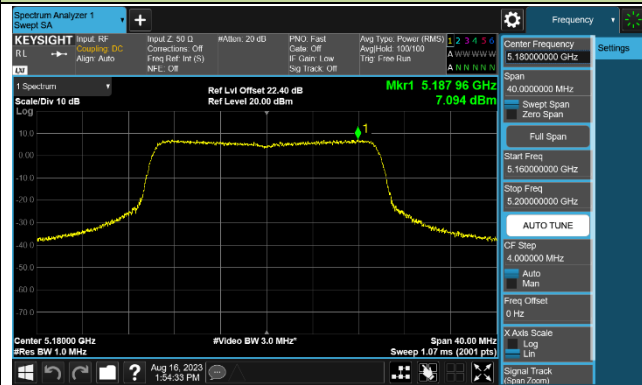

802.11ax-HE20 Power Spectral Density - Ant 2

Channel 36 (5180MHz)