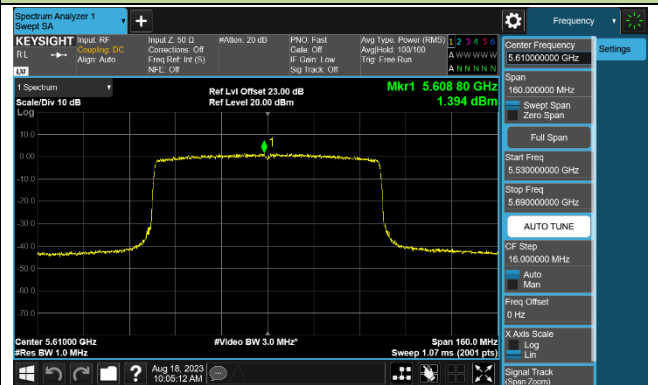

Channel 142 (5710MHz)

802.11ax-HE80 Power Spectral Density - Ant 1

Channel 42 (5210MHz)

Channel 58 (5290MHz)

Channel 106 (5530MHz)

Channel 122 (5610MHz)

Channel 138 (5690MHz)

Channel 155 (5775MHz)

802.11ax-HE160 Power Spectral Density - Ant 1

Channel 50 (5250MHz)

Channel 114 (5570MHz)

802.11a Power Spectral Density - Ant 2

Channel 36 (5180MHz)

Channel 44 (5220MHz)

Channel 48 (5240MHz)

Channel 52 (5260MHz)