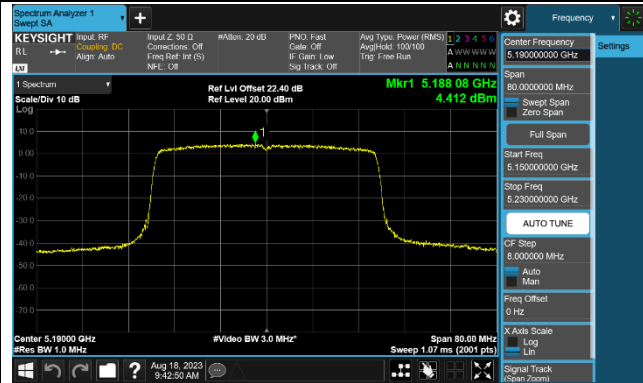

802.11ax-HE40 Power Spectral Density - Ant 1

Channel 38 (5190MHz)

Channel 46 (5230MHz)

Channel 54 (5270MHz)

Channel 62 (5310MHz)

Channel 102 (5510MHz)

Channel 110 (5550MHz)

Channel 134 (5670MHz)

Channel 142 (5710MHz)

802.11ax-HE80 Power Spectral Density - Ant 1

Channel 42 (5210MHz)

Channel 58 (5290MHz)

Channel 106 (5530MHz)

Channel 122 (5610MHz)

Channel 138 (5690MHz)

Channel 155 (5775MHz)