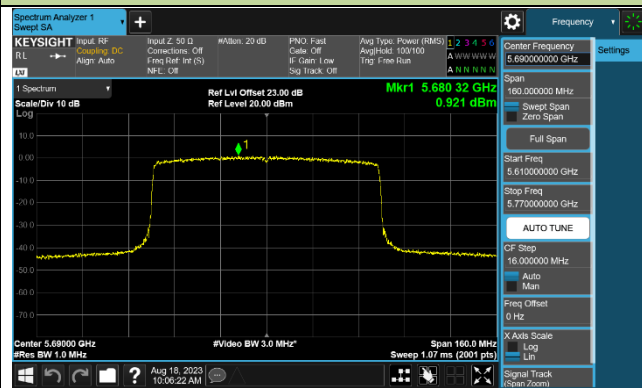

Channel 142 (5710MHz)

802.11ax-HE80 Power Spectral Density - Ant 1

Channel 42 (5210MHz)

Channel 58 (5290MHz)

Channel 106 (5530MHz)

Channel 122 (5610MHz)

Channel 138 (5690MHz)

Channel 155 (5775MHz)

802.11ax-HE160 Power Spectral Density - Ant 1

Channel 50 (5250MHz)

Channel 114 (5570MHz)

802.11a Power Spectral Density - Ant 2

Channel 36 (5180MHz)

Channel 44 (5220MHz)

Channel 48 (5240MHz)

Channel 52 (5260MHz)