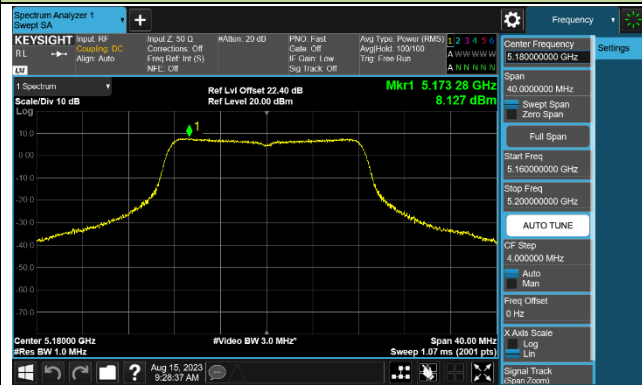

802.11ax-HE160 Power Spectral Density - Ant 1

Channel 50 (5250MHz)

Channel 114 (5570MHz)

802.11a Power Spectral Density - Ant 2

Channel 36 (5180MHz)

Channel 44 (5220MHz)

Channel 48 (5240MHz)

Channel 52 (5260MHz)

Channel 60 (5300MHz)

Channel 64 (5320MHz)

Channel 100 (5500MHz)

Channel 116 (5580MHz)

802.11ac-VHT20 Power Spectral Density - Ant 2

Channel 36 (5180MHz)

Channel 44 (5220MHz)

Channel 48 (5240MHz)