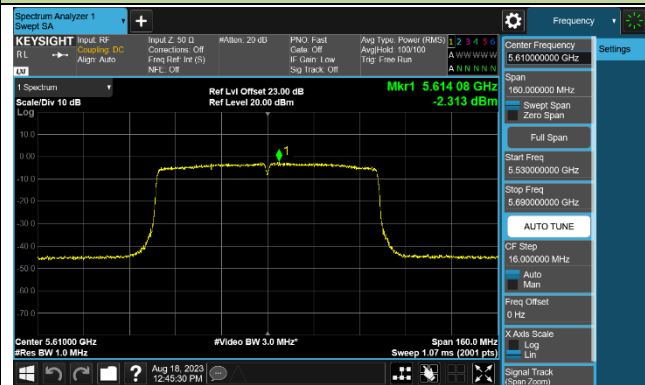

Channel 54 (5270MHz)

Channel 62 (5310MHz)

Channel 102 (5510MHz)

Channel 110 (5550MHz)

Channel 134 (5670MHz)

Channel 142 (5710MHz)

802.11ac-VHT80 Power Spectral Density - Ant 2

Channel 42 (5210MHz)

Channel 58 (5290MHz)

Channel 106 (5530MHz)

Channel 122 (5610MHz)

Channel 138 (5690MHz)

Channel 155 (5775MHz)

802.11ac-VHT160 Power Spectral Density - Ant 2

Channel 50 (5250MHz)

Channel 114 (5570MHz)