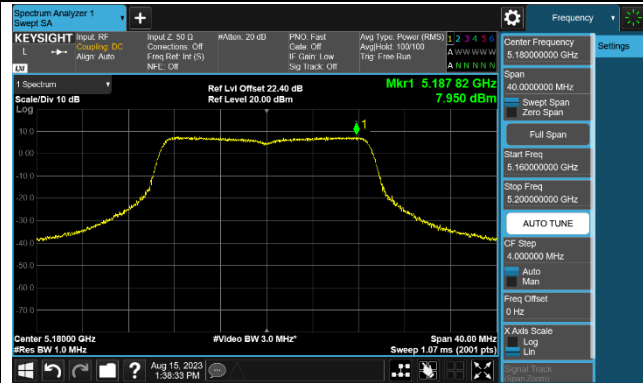

Channel 60 (5300MHz)

Channel 64 (5320MHz)

Channel 100 (5500MHz)

Channel 116 (5580MHz)

802.11ac-VHT20 Power Spectral Density - Ant 2

Channel 36 (5180MHz)

Channel 44 (5220MHz)

Channel 48 (5240MHz)