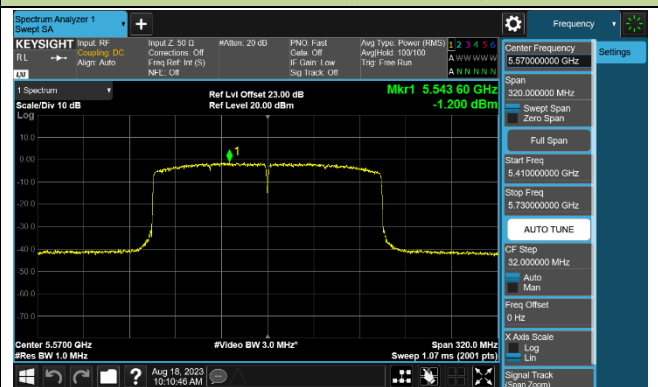

Channel 142 (5710MHz)

802.11ax-HE80 Power Spectral Density - Ant 1

Channel 42 (5210MHz)

Channel 58 (5290MHz)

Channel 106 (5530MHz)

Channel 122 (5610MHz)

Channel 138 (5690MHz)

Channel 155 (5775MHz)

802.11ax-HE160 Power Spectral Density - Ant 1

Channel 50 (5250MHz)

Channel 114 (5570MHz)

802.11a Power Spectral Density - Ant 2

Channel 36 (5180MHz)

Channel 44 (5220MHz)

Channel 48 (5240MHz)

Channel 52 (5260MHz)