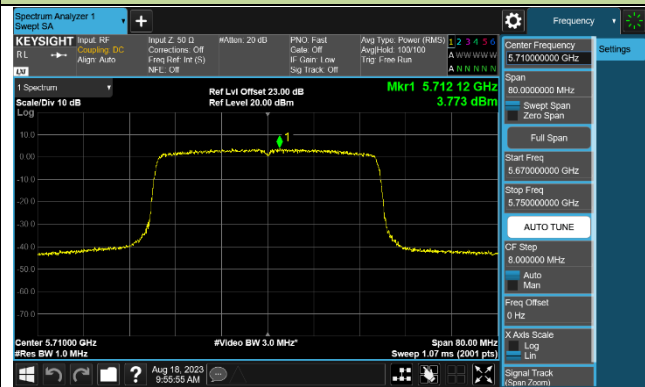

802.11ax-HE40 Power Spectral Density - Ant 1

Channel 38 (5190MHz)

Channel 46 (5230MHz)

Channel 54 (5270MHz)

Channel 62 (5310MHz)

Channel 102 (5510MHz)

Channel 110 (5550MHz)

Channel 134 (5670MHz)

Channel 142 (5710MHz)

802.11ax-HE80 Power Spectral Density - Ant 1

Channel 42 (5210MHz)

Channel 58 (5290MHz)

Channel 106 (5530MHz)

Channel 122 (5610MHz)

Channel 138 (5690MHz)

Channel 155 (5775MHz)