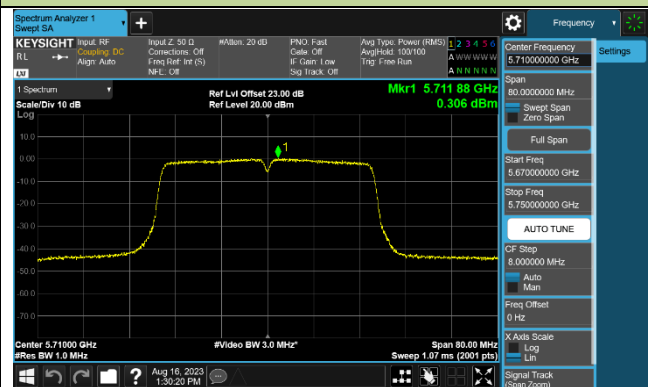

Channel 54 (5270MHz)

Channel 62 (5310MHz)

Channel 102 (5510MHz)

Channel 110 (5550MHz)

Channel 134 (5670MHz)

Channel 142 (5710MHz)

802.11ac-VHT80 Power Spectral Density - Ant 2

Channel 42 (5210MHz)

Channel 58 (5290MHz)

Channel 106 (5530MHz)

Channel 122 (5610MHz)

Channel 138 (5690MHz)

Channel 155 (5775MHz)

802.11ac-VHT160 Power Spectral Density - Ant 2

Channel 50 (5250MHz)

Channel 114 (5570MHz)