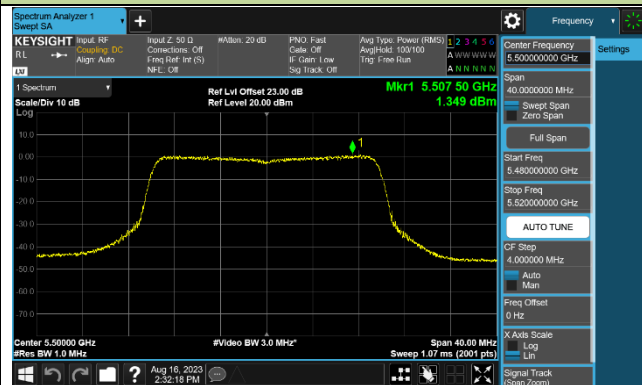

Channel 58 (5290MHz)

Channel 106 (5530MHz)

Channel 122 (5610MHz)

Channel 138 (5690MHz)

Channel 155 (5775MHz)

802.11ac-VHT160 Power Spectral Density - Ant 2

Channel 50 (5250MHz)

Channel 114 (5570MHz)

802.11ax-HE20 Power Spectral Density - Ant 2

Channel 36 (5180MHz)

Channel 44 (5220MHz)

Channel 48 (5240MHz)

Channel 52 (5260MHz)

Channel 60 (5300MHz)

Channl 64 (5320MHz)

Channel 100 (5500MHz)

Channel 116 (5580MHz)