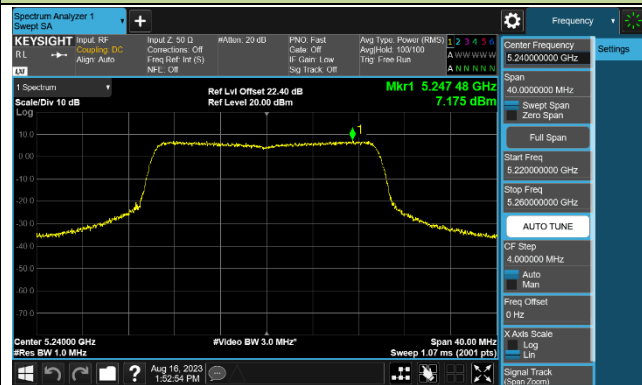

Channel 58 (5290MHz)

Channel 106 (5530MHz)

Channel 122 (5610MHz)

Channel 138 (5690MHz)

Channel 155 (5775MHz)

802.11ac-VHT160 Power Spectral Density - Ant 2

Channel 50 (5250MHz)

Channel 114 (5570MHz)

802.11ax-HE20 Power Spectral Density - Ant 2

Channel 36 (5180MHz)

Channel 44 (5220MHz)

Channel 48 (5240MHz)

Channel 52 (5260MHz)

Channel 60 (5300MHz)

Channl 64 (5320MHz)

Channel 100 (5500MHz)

Channel 116 (5580MHz)