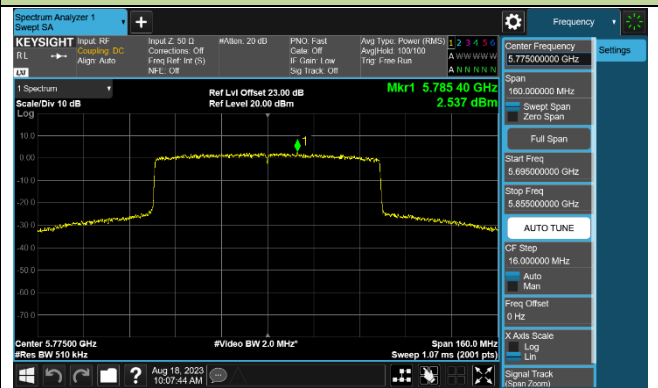

Channel 142 (5710MHz)

802.11ax-HE80 Power Spectral Density - Ant 1

Channel 42 (5210MHz)

Channel 58 (5290MHz)

Channel 106 (5530MHz)

Channel 122 (5610MHz)

Channel 138 (5690MHz)

Channel 155 (5775MHz)

802.11ax-HE160 Power Spectral Density - Ant 1

Channel 50 (5250MHz)

Channel 114 (5570MHz)

802.11a Power Spectral Density - Ant 2

Channel 36 (5180MHz)

Channel 44 (5220MHz)

Channel 48 (5240MHz)

Channel 52 (5260MHz)