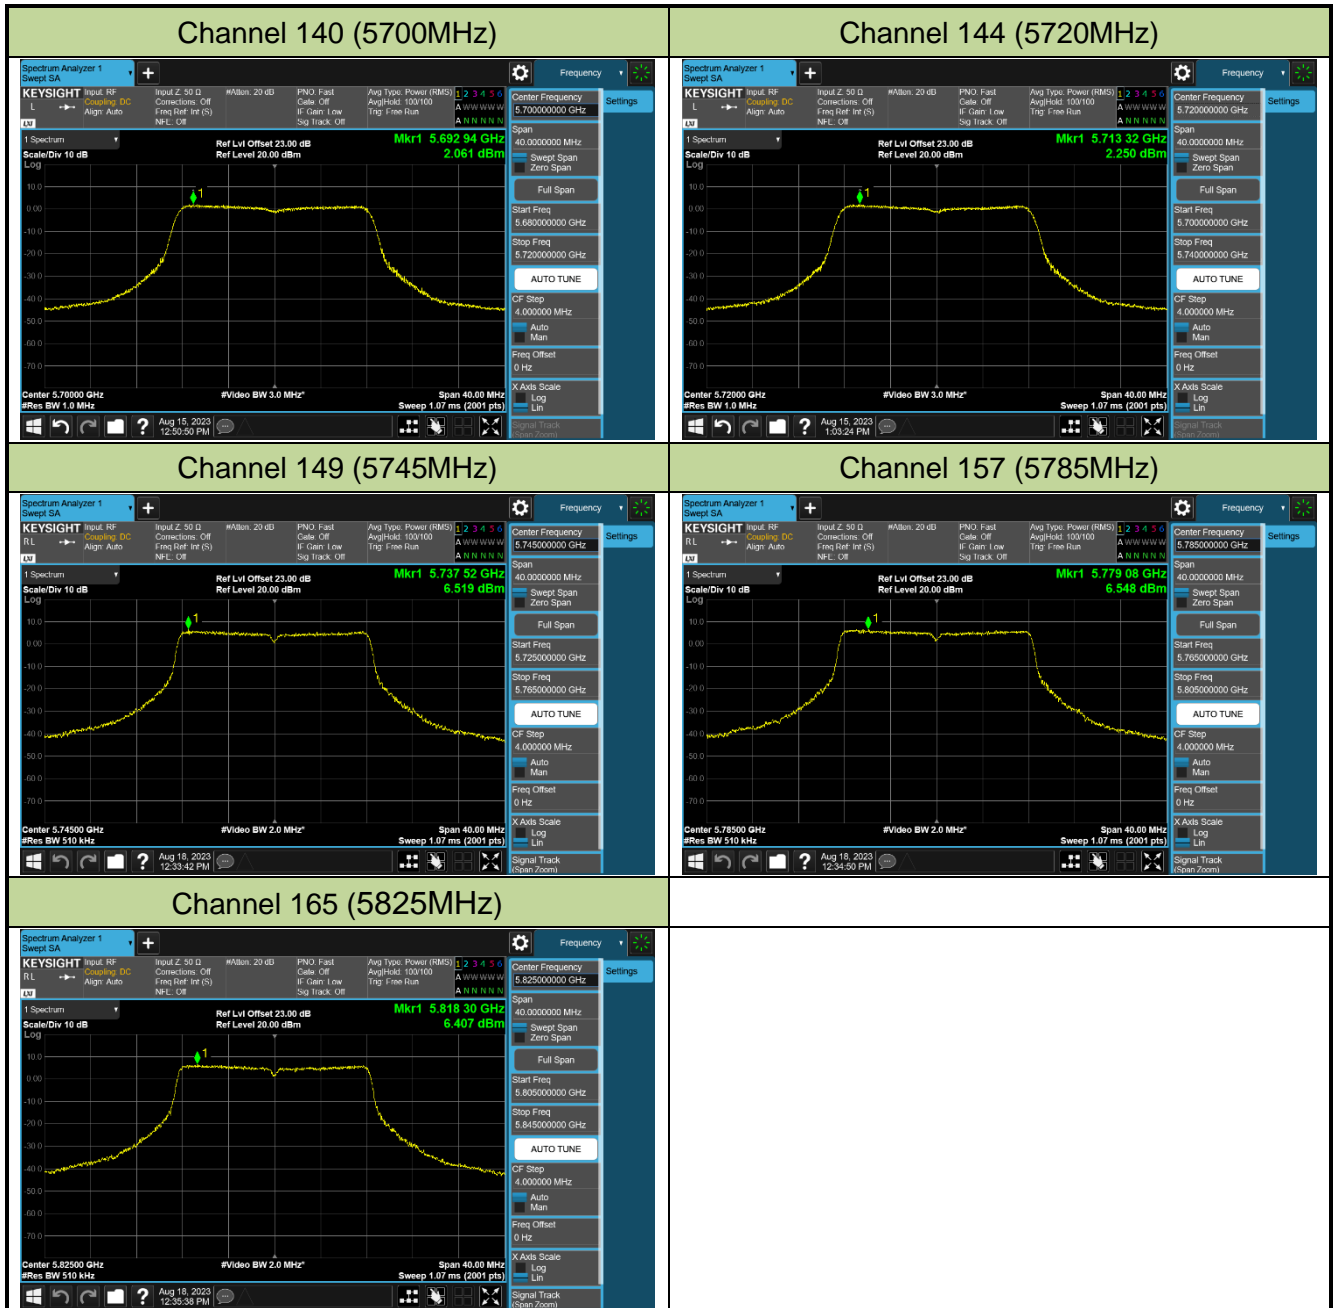

802.11ax-HE160 Power Spectral Density - Ant 1

Channel 50 (5250MHz)

Channel 114 (5570MHz)

802.11a Power Spectral Density - Ant 2

Channel 36 (5180MHz)

Channel 44 (5220MHz)

Channel 48 (5240MHz)

Channel 52 (5260MHz)

Channel 60 (5300MHz)

Channel 64 (5320MHz)

Channel 100 (5500MHz)

Channel 116 (5580MHz)

802.11ac-VHT20 Power Spectral Density - Ant 2

Channel 36 (5180MHz)

Channel 44 (5220MHz)

Channel 48 (5240MHz)

Channel 52 (5260MHz)

Channel 60 (5300MHz)

Channel 64 (5320MHz)

Channel 100 (5500MHz)

Channel 116 (5580MHz)

802.11ac-VHT40 Power Spectral Density - Ant 2

Channel 38 (5190MHz)

Channel 46 (5230MHz)