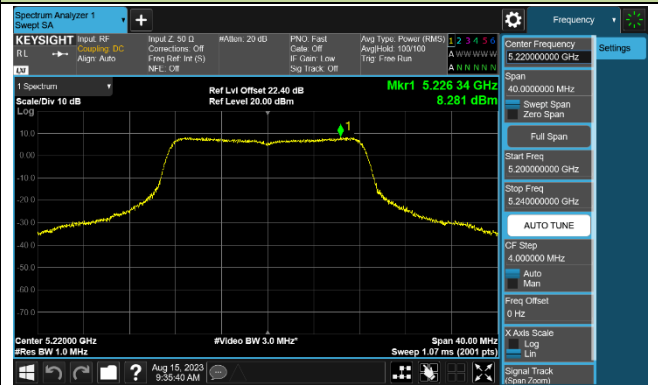

802.11ax-HE160 Power Spectral Density - Ant 1

Channel 50 (5250MHz)

Channel 114 (5570MHz)

802.11a Power Spectral Density - Ant 2

Channel 36 (5180MHz)

Channel 44 (5220MHz)

Channel 48 (5240MHz)

Channel 52 (5260MHz)

Channel 60 (5300MHz)

Channel 64 (5320MHz)

Channel 100 (5500MHz)

Channel 116 (5580MHz)

802.11ac-VHT20 Power Spectral Density - Ant 2

Channel 36 (5180MHz)

Channel 44 (5220MHz)

Channel 48 (5240MHz)