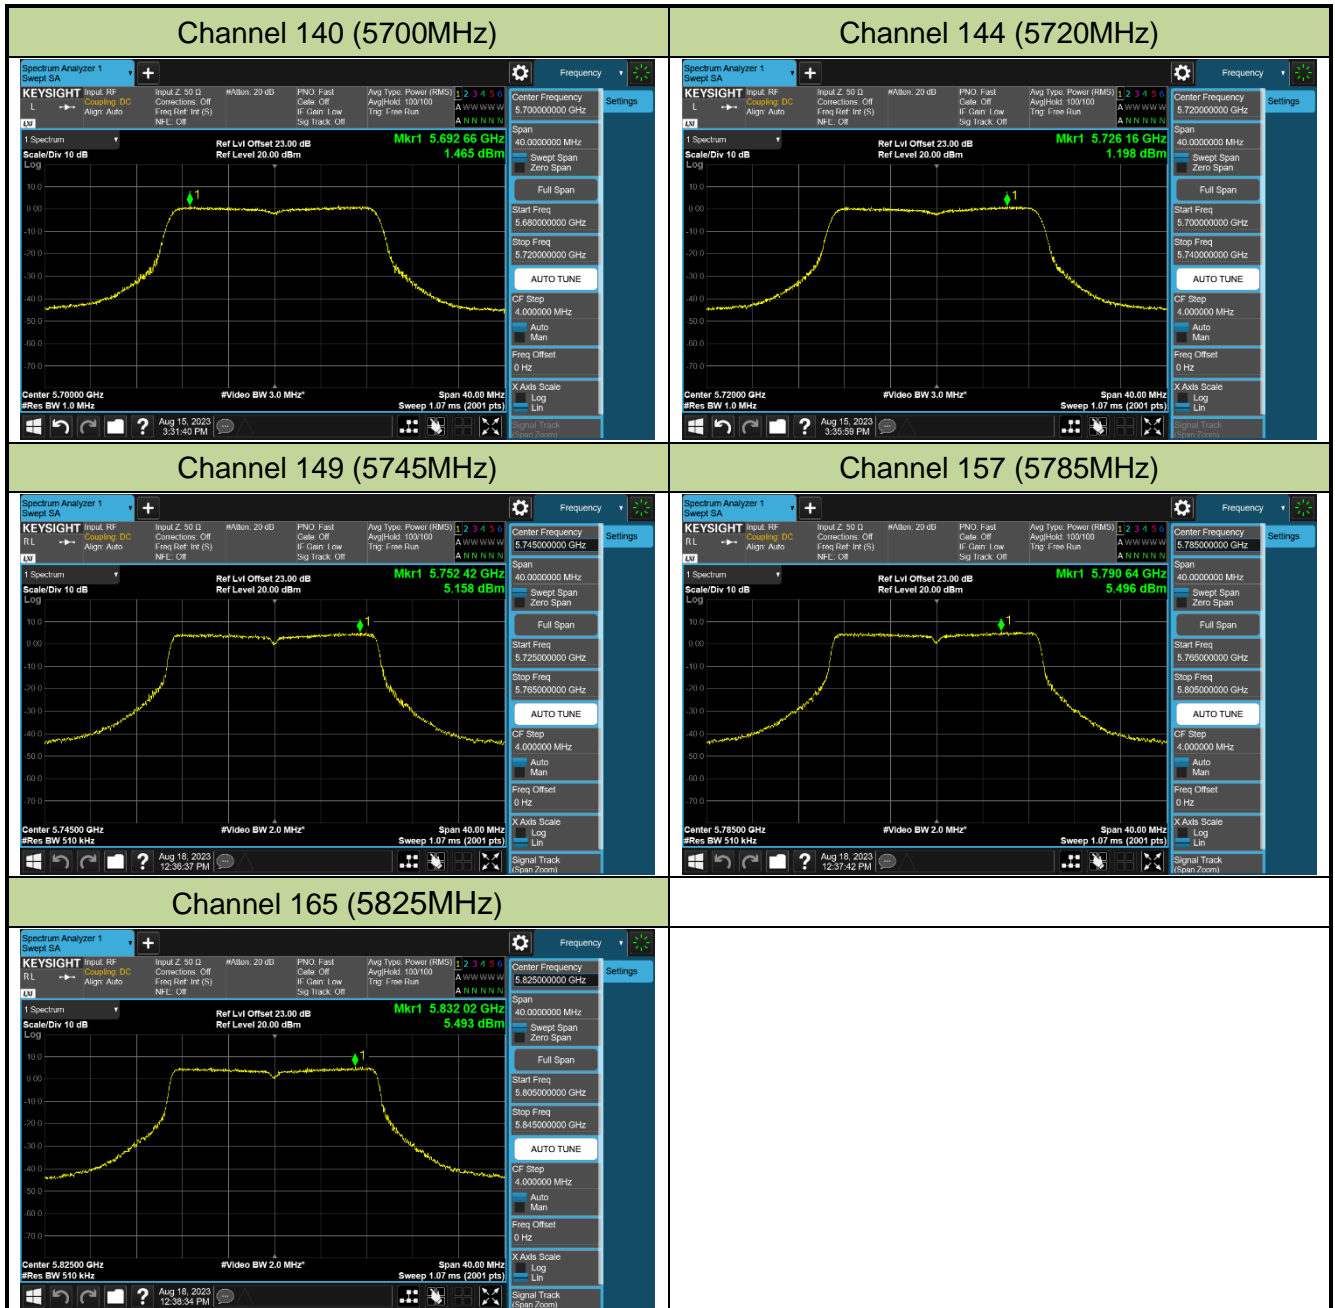

Channel 60 (5300MHz)

Channel 64 (5320MHz)

Channel 100 (5500MHz)

Channel 116 (5580MHz)

802.11ac-VHT20 Power Spectral Density - Ant 2

Channel 36 (5180MHz)

Channel 44 (5220MHz)

Channel 48 (5240MHz)

Channel 52 (5260MHz)

Channel 60 (5300MHz)

Channel 64 (5320MHz)

Channel 100 (5500MHz)

Channel 116 (5580MHz)

802.11ac-VHT40 Power Spectral Density - Ant 2

Channel 38 (5190MHz)

Channel 46 (5230MHz)

Channel 54 (5270MHz)

Channel 62 (5310MHz)

Channel 102 (5510MHz)

Channel 110 (5550MHz)

Channel 134 (5670MHz)

Channel 142 (5710MHz)

802.11ac-VHT80 Power Spectral Density - Ant 2

Channel 42 (5210MHz)