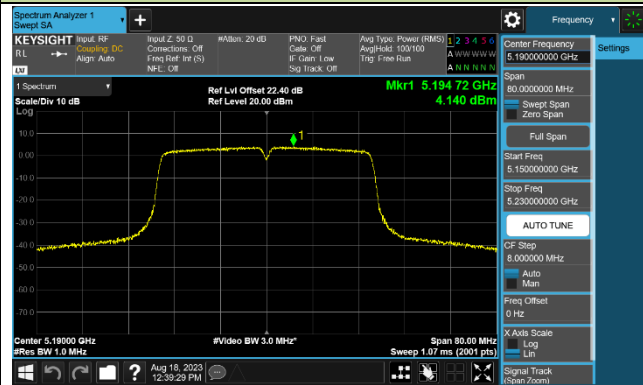

Channel 52 (5260MHz)

Channel 60 (5300MHz)

Channel 64 (5320MHz)

Channel 100 (5500MHz)

Channel 116 (5580MHz)

802.11ac-VHT40 Power Spectral Density - Ant 2

Channel 38 (5190MHz)

Channel 46 (5230MHz)

Channel 54 (5270MHz)

Channel 62 (5310MHz)

Channel 102 (5510MHz)

Channel 110 (5550MHz)

Channel 134 (5670MHz)

Channel 142 (5710MHz)

802.11ac-VHT80 Power Spectral Density - Ant 2

Channel 42 (5210MHz)