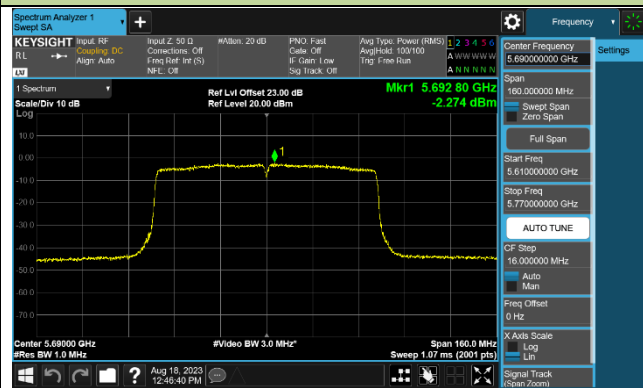

Channel 54 (5270MHz)

Channel 62 (5310MHz)

Channel 102 (5510MHz)

Channel 110 (5550MHz)

Channel 134 (5670MHz)

Channel 142 (5710MHz)

802.11ac-VHT80 Power Spectral Density - Ant 2

Channel 42 (5210MHz)

Channel 58 (5290MHz)

Channel 106 (5530MHz)

Channel 122 (5610MHz)

Channel 138 (5690MHz)

Channel 155 (5775MHz)

802.11ac-VHT160 Power Spectral Density - Ant 2

Channel 50 (5250MHz)

Channel 114 (5570MHz)

802.11ax-HE20 Power Spectral Density - Ant 2

Channel 36 (5180MHz)

Channel 44 (5220MHz)

Channel 48 (5240MHz)

Channel 52 (5260MHz)

Channel 60 (5300MHz)

Channl 64 (5320MHz)

Channel 100 (5500MHz)