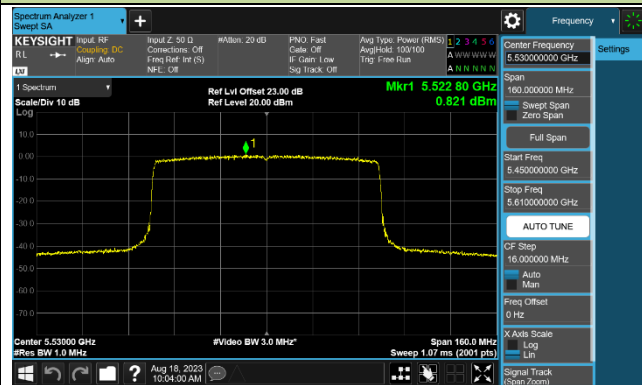

Channel 142 (5710MHz)

802.11ax-HE80 Power Spectral Density - Ant 1

Channel 42 (5210MHz)

Channel 58 (5290MHz)

Channel 106 (5530MHz)

Channel 122 (5610MHz)

Channel 138 (5690MHz)

Channel 155 (5775MHz)

802.11ax-HE160 Power Spectral Density - Ant 1

Channel 50 (5250MHz)

Channel 114 (5570MHz)

802.11a Power Spectral Density - Ant 2

Channel 36 (5180MHz)

Channel 44 (5220MHz)

Channel 48 (5240MHz)

Channel 52 (5260MHz)