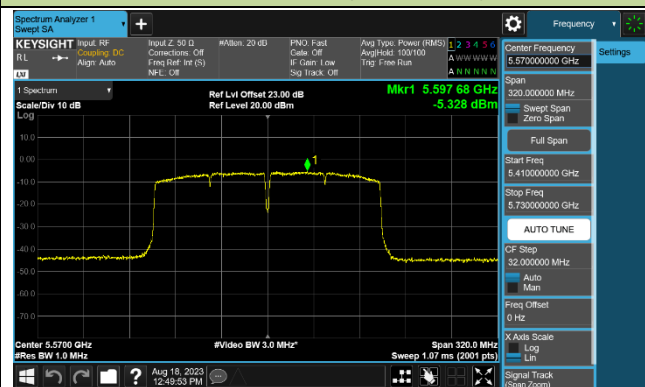

Channel 54 (5270MHz)

Channel 62 (5310MHz)

Channel 102 (5510MHz)

Channel 110 (5550MHz)

Channel 134 (5670MHz)

Channel 142 (5710MHz)

802.11ac-VHT80 Power Spectral Density - Ant 2

Channel 42 (5210MHz)

Channel 58 (5290MHz)

Channel 106 (5530MHz)

Channel 122 (5610MHz)

Channel 138 (5690MHz)

Channel 155 (5775MHz)

802.11ac-VHT160 Power Spectral Density - Ant 2

Channel 50 (5250MHz)

Channel 114 (5570MHz)

802.11ax-HE20 Power Spectral Density - Ant 2

Channel 36 (5180MHz)

Channel 44 (5220MHz)

Channel 48 (5240MHz)

Channel 52 (5260MHz)

Channel 60 (5300MHz)

Channl 64 (5320MHz)

Channel 100 (5500MHz)