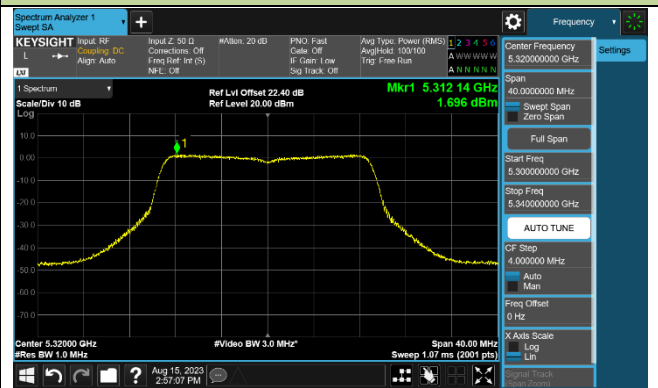

802.11ax-HE160 Power Spectral Density - Ant 1

Channel 50 (5250MHz)

Channel 114 (5570MHz)

802.11a Power Spectral Density - Ant 2

Channel 36 (5180MHz)

Channel 44 (5220MHz)

Channel 48 (5240MHz)

Channel 52 (5260MHz)

Channel 60 (5300MHz)

Channel 64 (5320MHz)

Channel 100 (5500MHz)

Channel 116 (5580MHz)

802.11ac-VHT20 Power Spectral Density - Ant 2

Channel 36 (5180MHz)

Channel 44 (5220MHz)

Channel 48 (5240MHz)

Channel 52 (5260MHz)

Channel 60 (5300MHz)

Channel 64 (5320MHz)

Channel 100 (5500MHz)

Channel 116 (5580MHz)

802.11ac-VHT40 Power Spectral Density - Ant 2

Channel 38 (5190MHz)

Channel 46 (5230MHz)