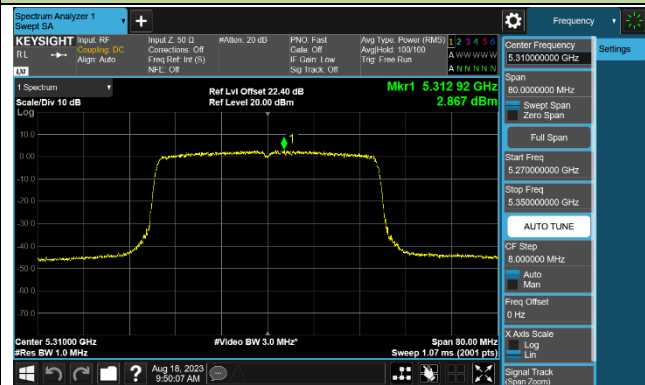

802.11ax-HE40 Power Spectral Density - Ant 1

Channel 38 (5190MHz)

Channel 46 (5230MHz)

Channel 54 (5270MHz)

Channel 62 (5310MHz)

Channel 102 (5510MHz)

Channel 110 (5550MHz)

Channel 134 (5670MHz)

Channel 142 (5710MHz)

802.11ax-HE80 Power Spectral Density - Ant 1

Channel 42 (5210MHz)

Channel 58 (5290MHz)

Channel 106 (5530MHz)

Channel 122 (5610MHz)

Channel 138 (5690MHz)

Channel 155 (5775MHz)