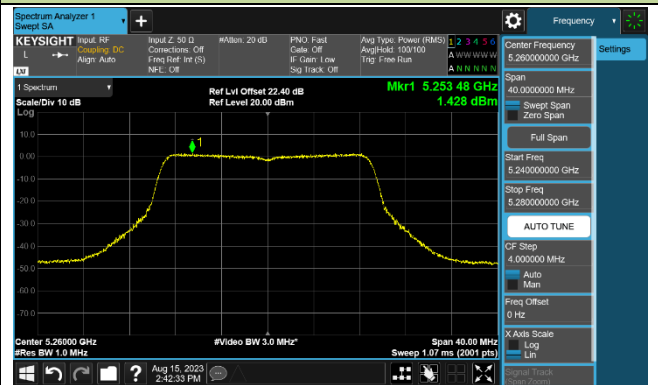

802.11ax-HE160 Power Spectral Density - Ant 1

Channel 50 (5250MHz)

Channel 114 (5570MHz)

802.11a Power Spectral Density - Ant 2

Channel 36 (5180MHz)

Channel 44 (5220MHz)

Channel 48 (5240MHz)

Channel 52 (5260MHz)

Channel 60 (5300MHz)

Channel 64 (5320MHz)

Channel 100 (5500MHz)

Channel 116 (5580MHz)

802.11ac-VHT20 Power Spectral Density - Ant 2

Channel 36 (5180MHz)

Channel 44 (5220MHz)

Channel 48 (5240MHz)

Channel 52 (5260MHz)

Channel 60 (5300MHz)

Channel 64 (5320MHz)

Channel 100 (5500MHz)

Channel 116 (5580MHz)

802.11ac-VHT40 Power Spectral Density - Ant 2

Channel 38 (5190MHz)

Channel 46 (5230MHz)