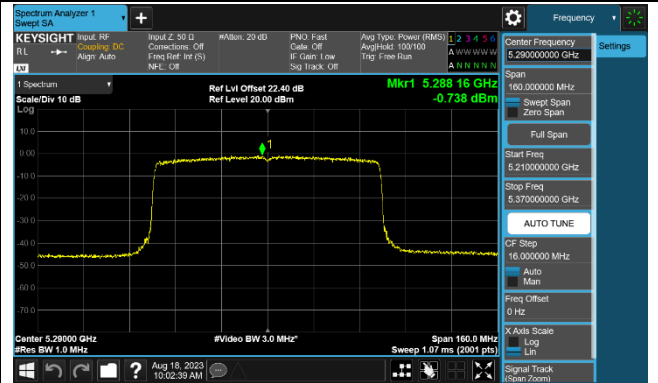

Channel 142 (5710MHz)

802.11ax-HE80 Power Spectral Density - Ant 1

Channel 42 (5210MHz)

Channel 58 (5290MHz)

Channel 106 (5530MHz)

Channel 122 (5610MHz)

Channel 138 (5690MHz)

Channel 155 (5775MHz)

802.11ax-HE160 Power Spectral Density - Ant 1

Channel 50 (5250MHz)

Channel 114 (5570MHz)

802.11a Power Spectral Density - Ant 2

Channel 36 (5180MHz)

Channel 44 (5220MHz)

Channel 48 (5240MHz)

Channel 52 (5260MHz)