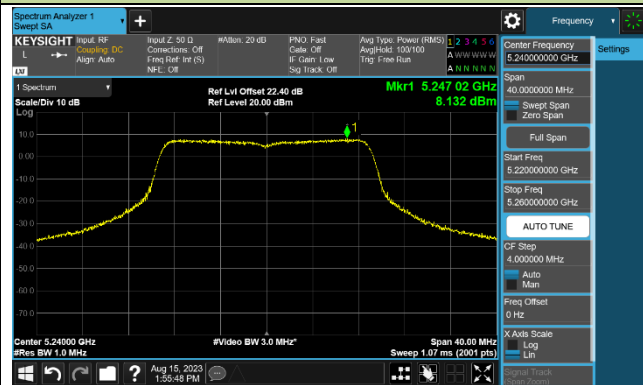

802.11ax-HE160 Power Spectral Density - Ant 1

Channel 50 (5250MHz)

Channel 114 (5570MHz)

802.11a Power Spectral Density - Ant 2

Channel 36 (5180MHz)

Channel 44 (5220MHz)

Channel 48 (5240MHz)

Channel 52 (5260MHz)

Channel 60 (5300MHz)

Channel 64 (5320MHz)

Channel 100 (5500MHz)

Channel 116 (5580MHz)

802.11ac-VHT20 Power Spectral Density - Ant 2

Channel 36 (5180MHz)

Channel 44 (5220MHz)

Channel 48 (5240MHz)

Channel 52 (5260MHz)

Channel 60 (5300MHz)

Channel 64 (5320MHz)

Channel 100 (5500MHz)

Channel 116 (5580MHz)

802.11ac-VHT40 Power Spectral Density - Ant 2

Channel 38 (5190MHz)

Channel 46 (5230MHz)