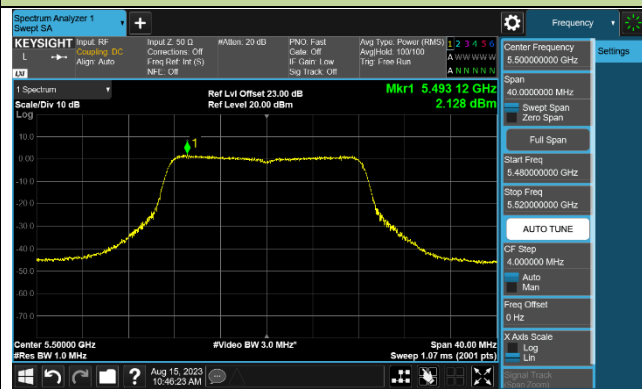

802.11ax-HE160 Power Spectral Density - Ant 1

Channel 50 (5250MHz)

Channel 114 (5570MHz)

802.11a Power Spectral Density - Ant 2

Channel 36 (5180MHz)

Channel 44 (5220MHz)

Channel 48 (5240MHz)

Channel 52 (5260MHz)

Channel 60 (5300MHz)

Channel 64 (5320MHz)

Channel 100 (5500MHz)

Channel 116 (5580MHz)

802.11ac-VHT20 Power Spectral Density - Ant 2

Channel 36 (5180MHz)

Channel 44 (5220MHz)

Channel 48 (5240MHz)