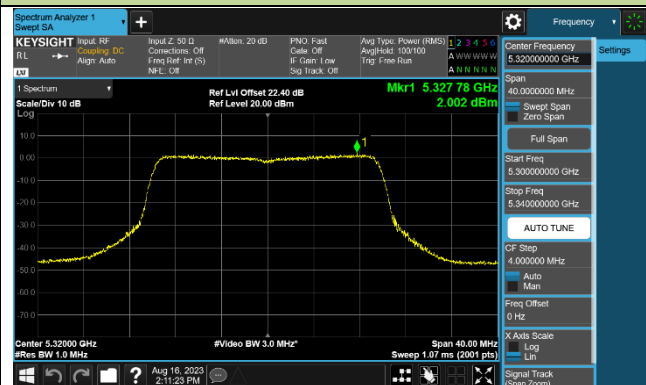

Channel 58 (5290MHz)

Channel 106 (5530MHz)

Channel 122 (5610MHz)

Channel 138 (5690MHz)

Channel 155 (5775MHz)

802.11ac-VHT160 Power Spectral Density - Ant 2

Channel 50 (5250MHz)

Channel 114 (5570MHz)

802.11ax-HE20 Power Spectral Density - Ant 2

Channel 36 (5180MHz)

Channel 44 (5220MHz)

Channel 48 (5240MHz)

Channel 52 (5260MHz)

Channel 60 (5300MHz)

Channl 64 (5320MHz)

Channel 100 (5500MHz)

Channel 116 (5580MHz)