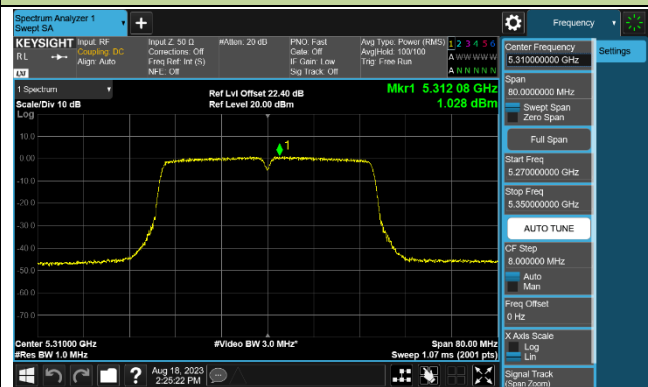

Channel 52 (5260MHz)

Channel 60 (5300MHz)

Channel 64 (5320MHz)

Channel 100 (5500MHz)

Channel 116 (5580MHz)

802.11ac-VHT40 Power Spectral Density - Ant 2

Channel 38 (5190MHz)

Channel 46 (5230MHz)

Channel 54 (5270MHz)

Channel 62 (5310MHz)

Channel 102 (5510MHz)

Channel 110 (5550MHz)

Channel 134 (5670MHz)

Channel 142 (5710MHz)

802.11ac-VHT80 Power Spectral Density - Ant 2

Channel 42 (5210MHz)