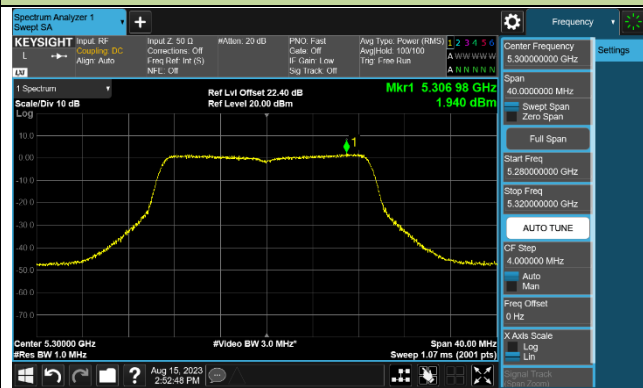

802.11ax-HE160 Power Spectral Density - Ant 1

Channel 50 (5250MHz)

Channel 114 (5570MHz)

802.11a Power Spectral Density - Ant 2

Channel 36 (5180MHz)

Channel 44 (5220MHz)

Channel 48 (5240MHz)

Channel 52 (5260MHz)

Channel 60 (5300MHz)

Channel 64 (5320MHz)

Channel 100 (5500MHz)

Channel 116 (5580MHz)

802.11ac-VHT20 Power Spectral Density - Ant 2

Channel 36 (5180MHz)

Channel 44 (5220MHz)

Channel 48 (5240MHz)

Channel 52 (5260MHz)

Channel 60 (5300MHz)

Channel 64 (5320MHz)

Channel 100 (5500MHz)

Channel 116 (5580MHz)

802.11ac-VHT40 Power Spectral Density - Ant 2

Channel 38 (5190MHz)

Channel 46 (5230MHz)