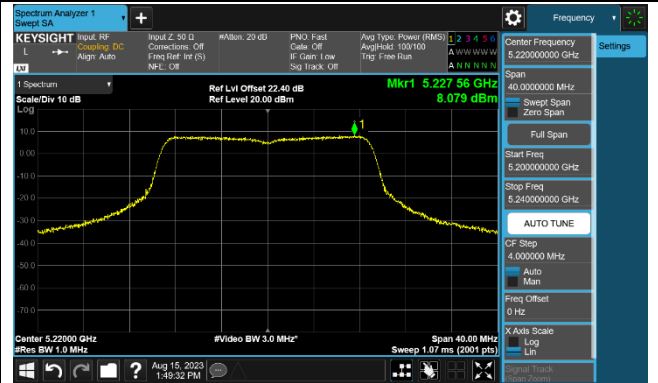

802.11ax-HE160 Power Spectral Density - Ant 1

Channel 50 (5250MHz)

Channel 114 (5570MHz)

802.11a Power Spectral Density - Ant 2

Channel 36 (5180MHz)

Channel 44 (5220MHz)

Channel 48 (5240MHz)

Channel 52 (5260MHz)

Channel 60 (5300MHz)

Channel 64 (5320MHz)

Channel 100 (5500MHz)

Channel 116 (5580MHz)

802.11ac-VHT20 Power Spectral Density - Ant 2

Channel 36 (5180MHz)

Channel 44 (5220MHz)

Channel 48 (5240MHz)