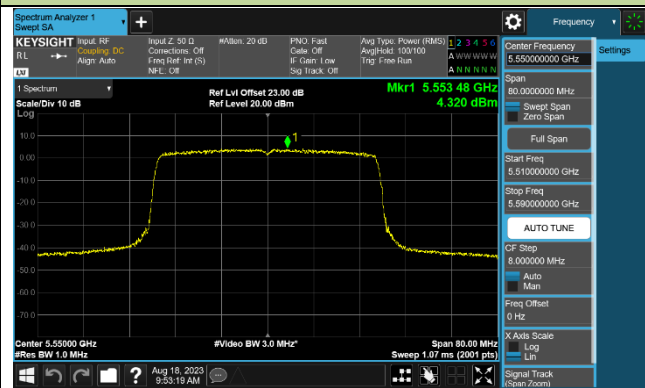

802.11ax-HE40 Power Spectral Density - Ant 1

Channel 38 (5190MHz)

Channel 46 (5230MHz)

Channel 54 (5270MHz)

Channel 62 (5310MHz)

Channel 102 (5510MHz)

Channel 110 (5550MHz)

Channel 134 (5670MHz)

Channel 142 (5710MHz)

802.11ax-HE80 Power Spectral Density - Ant 1

Channel 42 (5210MHz)

Channel 58 (5290MHz)

Channel 106 (5530MHz)

Channel 122 (5610MHz)

Channel 138 (5690MHz)

Channel 155 (5775MHz)