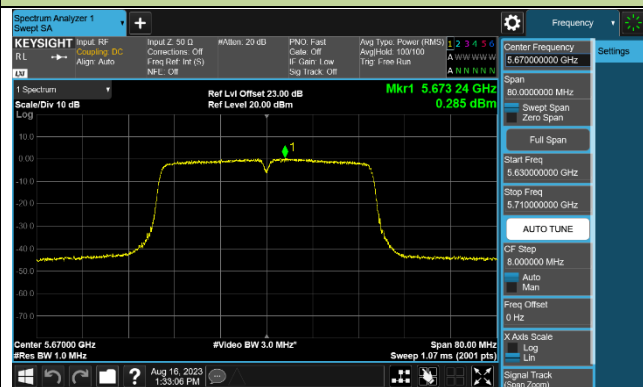

Channel 54 (5270MHz)

Channel 62 (5310MHz)

Channel 102 (5510MHz)

Channel 110 (5550MHz)

Channel 134 (5670MHz)

Channel 142 (5710MHz)

802.11ac-VHT80 Power Spectral Density - Ant 2

Channel 42 (5210MHz)

Channel 58 (5290MHz)

Channel 106 (5530MHz)

Channel 122 (5610MHz)

Channel 138 (5690MHz)

Channel 155 (5775MHz)

802.11ac-VHT160 Power Spectral Density - Ant 2

Channel 50 (5250MHz)

Channel 114 (5570MHz)