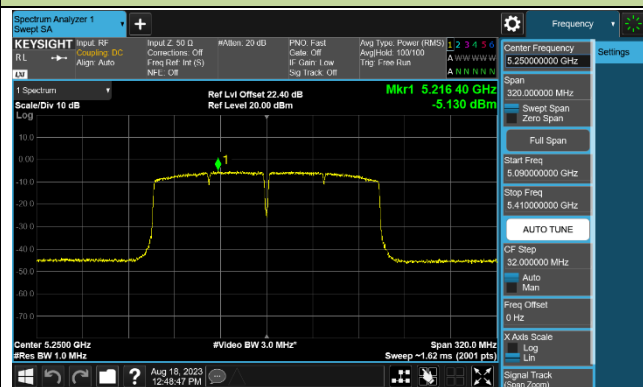

Channel 58 (5290MHz)

Channel 106 (5530MHz)

Channel 122 (5610MHz)

Channel 138 (5690MHz)

Channel 155 (5775MHz)

802.11ac-VHT160 Power Spectral Density - Ant 2

Channel 50 (5250MHz)

Channel 114 (5570MHz)