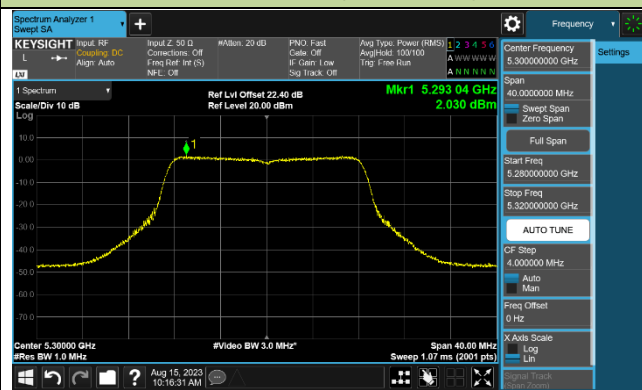

802.11ax-HE160 Power Spectral Density - Ant 1

Channel 50 (5250MHz)

Channel 114 (5570MHz)

802.11a Power Spectral Density - Ant 2

Channel 36 (5180MHz)

Channel 44 (5220MHz)

Channel 48 (5240MHz)

Channel 52 (5260MHz)

Channel 60 (5300MHz)

Channel 64 (5320MHz)

Channel 100 (5500MHz)

Channel 116 (5580MHz)

802.11ac-VHT20 Power Spectral Density - Ant 2

Channel 36 (5180MHz)

Channel 44 (5220MHz)

Channel 48 (5240MHz)