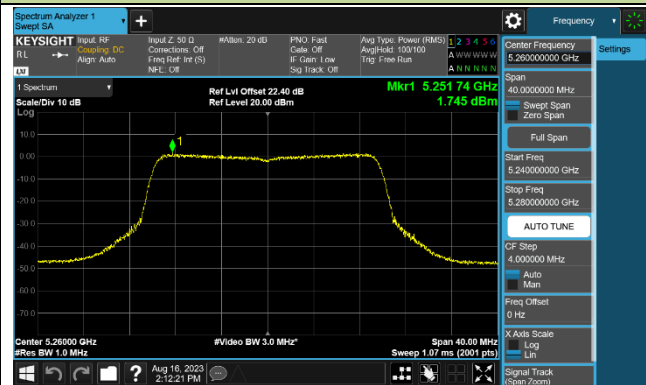

Channel 58 (5290MHz)

Channel 106 (5530MHz)

Channel 122 (5610MHz)

Channel 138 (5690MHz)

Channel 155 (5775MHz)

802.11ac-VHT160 Power Spectral Density - Ant 2

Channel 50 (5250MHz)

Channel 114 (5570MHz)

802.11ax-HE20 Power Spectral Density - Ant 2

Channel 36 (5180MHz)

Channel 44 (5220MHz)

Channel 48 (5240MHz)

Channel 52 (5260MHz)

Channel 60 (5300MHz)

Channl 64 (5320MHz)

Channel 100 (5500MHz)

Channel 116 (5580MHz)