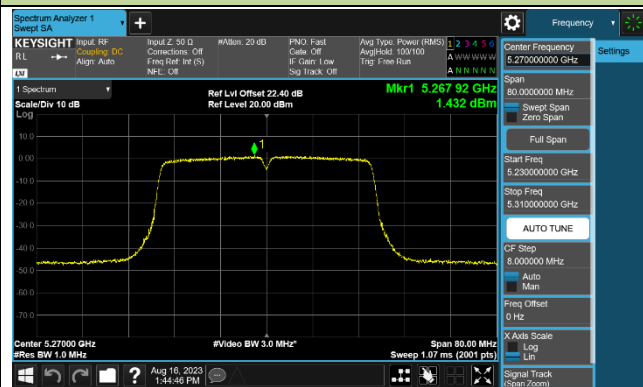

Channel 52 (5260MHz)

Channel 60 (5300MHz)

Channel 64 (5320MHz)

Channel 100 (5500MHz)

Channel 116 (5580MHz)

802.11ac-VHT40 Power Spectral Density - Ant 2

Channel 38 (5190MHz)

Channel 46 (5230MHz)

Channel 54 (5270MHz)

Channel 62 (5310MHz)

Channel 102 (5510MHz)

Channel 110 (5550MHz)

Channel 134 (5670MHz)

Channel 142 (5710MHz)

802.11ac-VHT80 Power Spectral Density - Ant 2

Channel 42 (5210MHz)