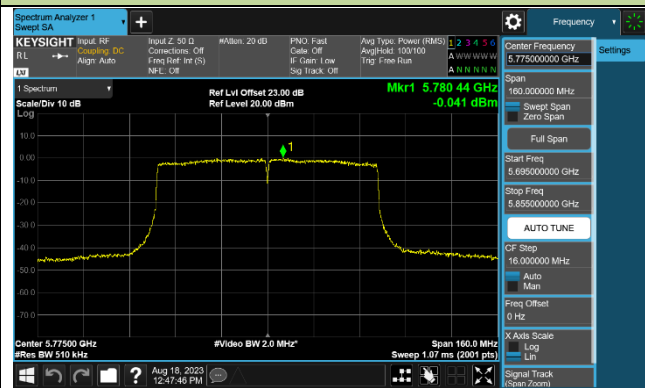

Channel 54 (5270MHz)

Channel 62 (5310MHz)

Channel 102 (5510MHz)

Channel 110 (5550MHz)

Channel 134 (5670MHz)

Channel 142 (5710MHz)

802.11ac-VHT80 Power Spectral Density - Ant 2

Channel 42 (5210MHz)

Channel 58 (5290MHz)

Channel 106 (5530MHz)

Channel 122 (5610MHz)

Channel 138 (5690MHz)

Channel 155 (5775MHz)

802.11ac-VHT160 Power Spectral Density - Ant 2

Channel 50 (5250MHz)

Channel 114 (5570MHz)

802.11ax-HE20 Power Spectral Density - Ant 2

Channel 36 (5180MHz)

Channel 44 (5220MHz)

Channel 48 (5240MHz)

Channel 52 (5260MHz)

Channel 60 (5300MHz)

Channl 64 (5320MHz)

Channel 100 (5500MHz)