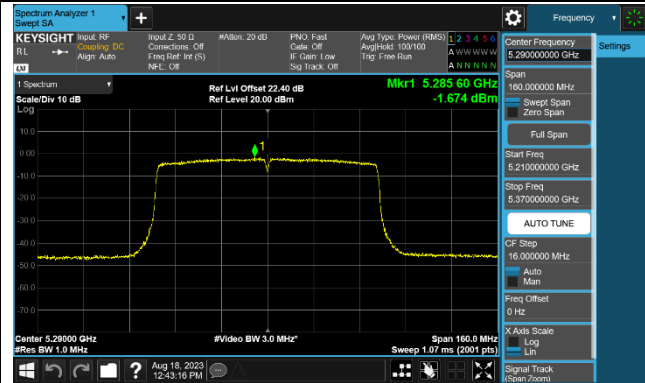

Channel 54 (5270MHz)

Channel 62 (5310MHz)

Channel 102 (5510MHz)

Channel 110 (5550MHz)

Channel 134 (5670MHz)

Channel 142 (5710MHz)

802.11ac-VHT80 Power Spectral Density - Ant 2

Channel 42 (5210MHz)

Channel 58 (5290MHz)

Channel 106 (5530MHz)

Channel 122 (5610MHz)

Channel 138 (5690MHz)

Channel 155 (5775MHz)

802.11ac-VHT160 Power Spectral Density - Ant 2

Channel 50 (5250MHz)

Channel 114 (5570MHz)