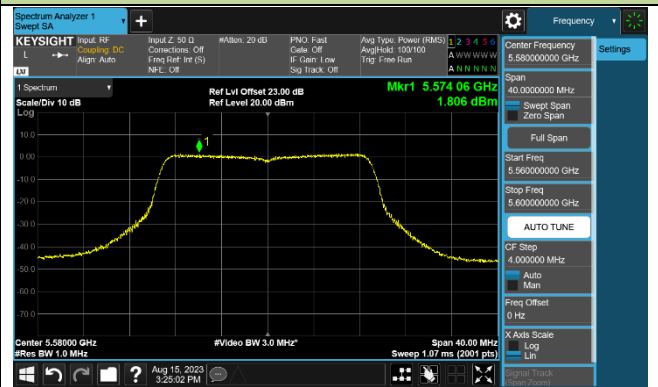

Channel 52 (5260MHz)

Channel 60 (5300MHz)

Channel 64 (5320MHz)

Channel 100 (5500MHz)

Channel 116 (5580MHz)

802.11ac-VHT40 Power Spectral Density - Ant 2

Channel 38 (5190MHz)

Channel 46 (5230MHz)

Channel 54 (5270MHz)

Channel 62 (5310MHz)

Channel 102 (5510MHz)

Channel 110 (5550MHz)

Channel 134 (5670MHz)

Channel 142 (5710MHz)

802.11ac-VHT80 Power Spectral Density - Ant 2

Channel 42 (5210MHz)