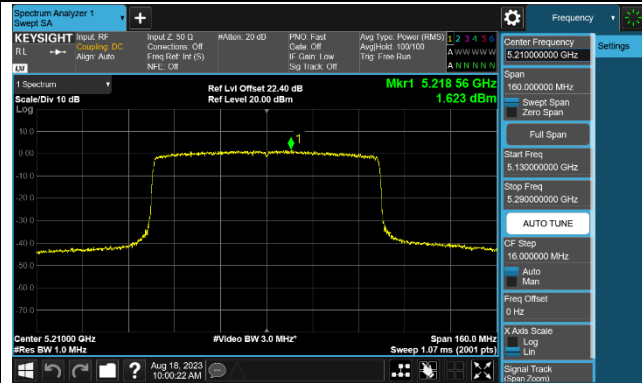

802.11ax-HE40 Power Spectral Density - Ant 1

Channel 38 (5190MHz)

Channel 46 (5230MHz)

Channel 54 (5270MHz)

Channel 62 (5310MHz)

Channel 102 (5510MHz)

Channel 110 (5550MHz)

Channel 134 (5670MHz)

Channel 142 (5710MHz)

802.11ax-HE80 Power Spectral Density - Ant 1

Channel 42 (5210MHz)

Channel 58 (5290MHz)

Channel 106 (5530MHz)

Channel 122 (5610MHz)

Channel 138 (5690MHz)

Channel 155 (5775MHz)