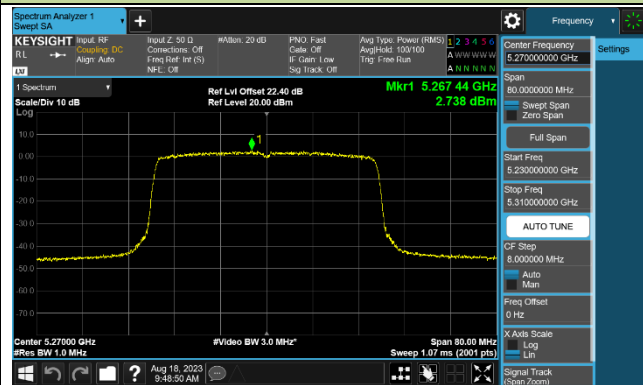

802.11ax-HE40 Power Spectral Density - Ant 1

Channel 38 (5190MHz)

Channel 46 (5230MHz)

Channel 54 (5270MHz)

Channel 62 (5310MHz)

Channel 102 (5510MHz)

Channel 110 (5550MHz)

Channel 134 (5670MHz)

Channel 142 (5710MHz)

802.11ax-HE80 Power Spectral Density - Ant 1

Channel 42 (5210MHz)

Channel 58 (5290MHz)

Channel 106 (5530MHz)

Channel 122 (5610MHz)

Channel 138 (5690MHz)

Channel 155 (5775MHz)