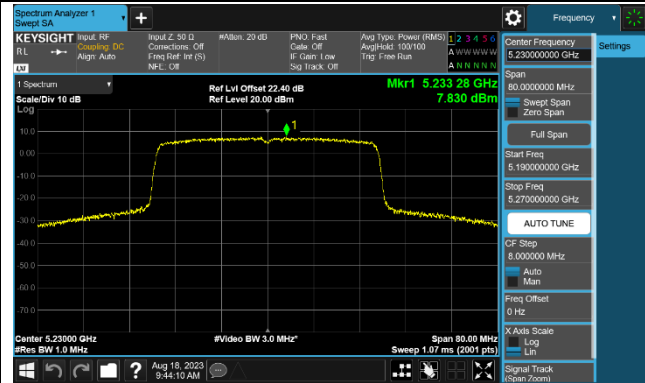

802.11ax-HE40 Power Spectral Density - Ant 1

Channel 38 (5190MHz)

Channel 46 (5230MHz)

Channel 54 (5270MHz)

Channel 62 (5310MHz)

Channel 102 (5510MHz)

Channel 110 (5550MHz)

Channel 134 (5670MHz)

Channel 142 (5710MHz)

802.11ax-HE80 Power Spectral Density - Ant 1

Channel 42 (5210MHz)

Channel 58 (5290MHz)

Channel 106 (5530MHz)

Channel 122 (5610MHz)

Channel 138 (5690MHz)

Channel 155 (5775MHz)