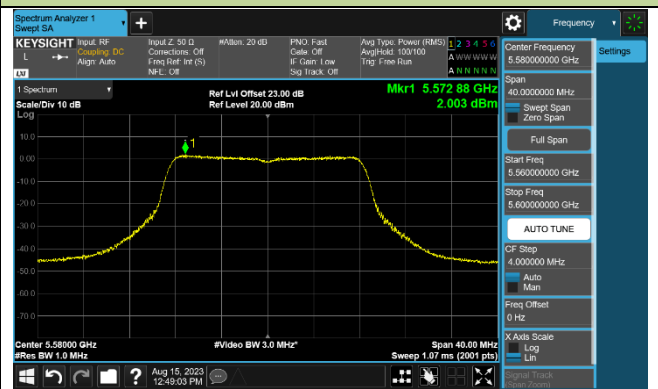

802.11ax-HE160 Power Spectral Density - Ant 1

Channel 50 (5250MHz)

Channel 114 (5570MHz)

802.11a Power Spectral Density - Ant 2

Channel 36 (5180MHz)

Channel 44 (5220MHz)

Channel 48 (5240MHz)

Channel 52 (5260MHz)

Channel 60 (5300MHz)

Channel 64 (5320MHz)

Channel 100 (5500MHz)

Channel 116 (5580MHz)

802.11ac-VHT20 Power Spectral Density - Ant 2

Channel 36 (5180MHz)

Channel 44 (5220MHz)

Channel 48 (5240MHz)

Channel 52 (5260MHz)

Channel 60 (5300MHz)

Channel 64 (5320MHz)

Channel 100 (5500MHz)

Channel 116 (5580MHz)

802.11ac-VHT40 Power Spectral Density - Ant 2

Channel 38 (5190MHz)

Channel 46 (5230MHz)