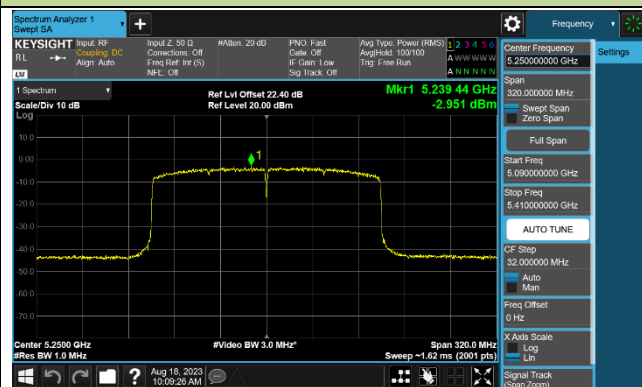

Channel 142 (5710MHz)

802.11ax-HE80 Power Spectral Density - Ant 1

Channel 42 (5210MHz)

Channel 58 (5290MHz)

Channel 106 (5530MHz)

Channel 122 (5610MHz)

Channel 138 (5690MHz)

Channel 155 (5775MHz)

802.11ax-HE160 Power Spectral Density - Ant 1

Channel 50 (5250MHz)

Channel 114 (5570MHz)

802.11a Power Spectral Density - Ant 2

Channel 36 (5180MHz)

Channel 44 (5220MHz)

Channel 48 (5240MHz)

Channel 52 (5260MHz)