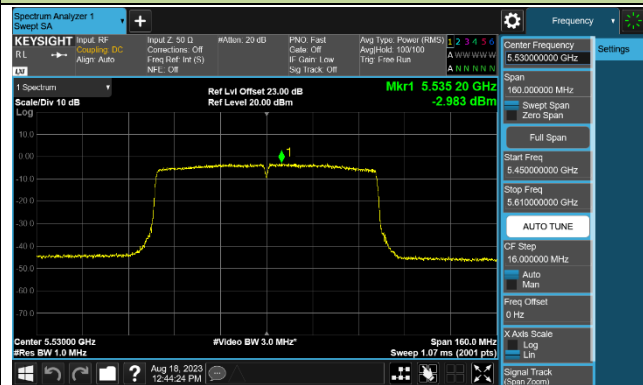

Channel 54 (5270MHz)

Channel 62 (5310MHz)

Channel 102 (5510MHz)

Channel 110 (5550MHz)

Channel 134 (5670MHz)

Channel 142 (5710MHz)

802.11ac-VHT80 Power Spectral Density - Ant 2

Channel 42 (5210MHz)

Channel 58 (5290MHz)

Channel 106 (5530MHz)

Channel 122 (5610MHz)

Channel 138 (5690MHz)

Channel 155 (5775MHz)

802.11ac-VHT160 Power Spectral Density - Ant 2

Channel 50 (5250MHz)

Channel 114 (5570MHz)