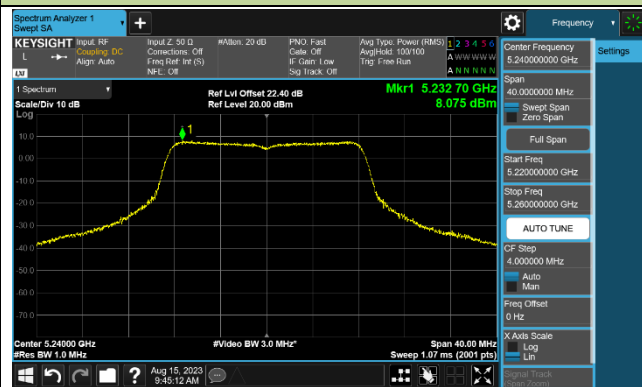

802.11ax-HE160 Power Spectral Density - Ant 1

Channel 50 (5250MHz)

Channel 114 (5570MHz)

802.11a Power Spectral Density - Ant 2

Channel 36 (5180MHz)

Channel 44 (5220MHz)

Channel 48 (5240MHz)

Channel 52 (5260MHz)

Channel 60 (5300MHz)

Channel 64 (5320MHz)

Channel 100 (5500MHz)

Channel 116 (5580MHz)

802.11ac-VHT20 Power Spectral Density - Ant 2

Channel 36 (5180MHz)

Channel 44 (5220MHz)

Channel 48 (5240MHz)