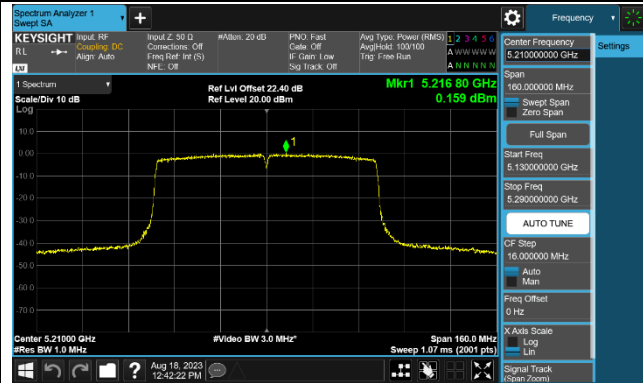

Channel 54 (5270MHz)

Channel 62 (5310MHz)

Channel 102 (5510MHz)

Channel 110 (5550MHz)

Channel 134 (5670MHz)

Channel 142 (5710MHz)

802.11ac-VHT80 Power Spectral Density - Ant 2

Channel 42 (5210MHz)

Channel 58 (5290MHz)

Channel 106 (5530MHz)

Channel 122 (5610MHz)

Channel 138 (5690MHz)

Channel 155 (5775MHz)

802.11ac-VHT160 Power Spectral Density - Ant 2

Channel 50 (5250MHz)

Channel 114 (5570MHz)