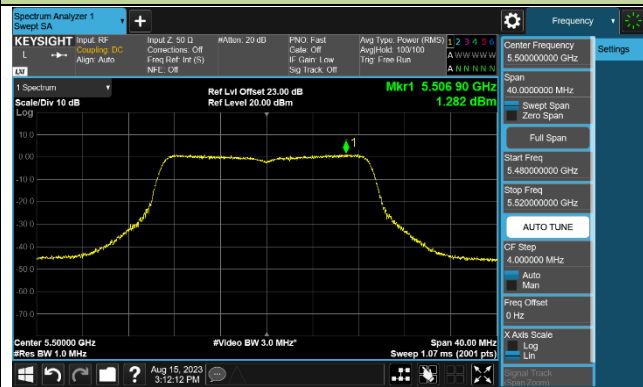

Channel 52 (5260MHz)

Channel 60 (5300MHz)

Channel 64 (5320MHz)

Channel 100 (5500MHz)

Channel 116 (5580MHz)

802.11ac-VHT40 Power Spectral Density - Ant 2

Channel 38 (5190MHz)

Channel 46 (5230MHz)

Channel 54 (5270MHz)

Channel 62 (5310MHz)

Channel 102 (5510MHz)

Channel 110 (5550MHz)

Channel 134 (5670MHz)

Channel 142 (5710MHz)

802.11ac-VHT80 Power Spectral Density - Ant 2

Channel 42 (5210MHz)