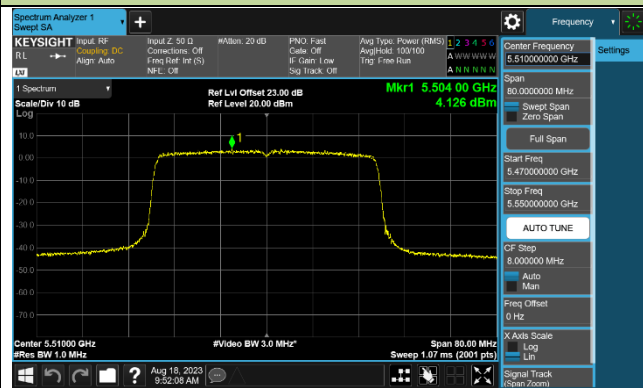

802.11ax-HE40 Power Spectral Density - Ant 1

Channel 38 (5190MHz)

Channel 46 (5230MHz)

Channel 54 (5270MHz)

Channel 62 (5310MHz)

Channel 102 (5510MHz)

Channel 110 (5550MHz)

Channel 134 (5670MHz)

Channel 142 (5710MHz)

802.11ax-HE80 Power Spectral Density - Ant 1

Channel 42 (5210MHz)

Channel 58 (5290MHz)

Channel 106 (5530MHz)

Channel 122 (5610MHz)

Channel 138 (5690MHz)

Channel 155 (5775MHz)