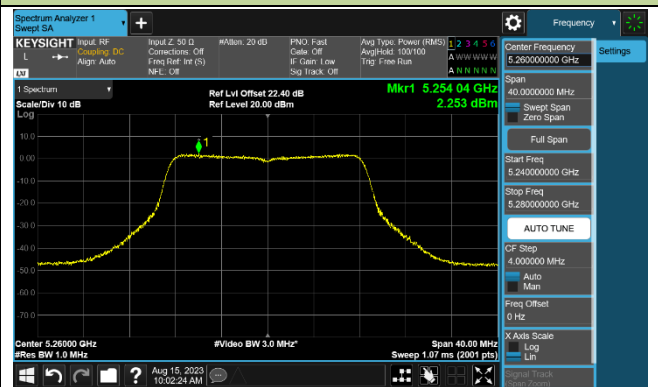

Channel 142 (5710MHz)

802.11ax-HE80 Power Spectral Density - Ant 1

Channel 42 (5210MHz)

Channel 58 (5290MHz)

Channel 106 (5530MHz)

Channel 122 (5610MHz)

Channel 138 (5690MHz)

Channel 155 (5775MHz)

802.11ax-HE160 Power Spectral Density - Ant 1

Channel 50 (5250MHz)

Channel 114 (5570MHz)

802.11a Power Spectral Density - Ant 2

Channel 36 (5180MHz)

Channel 44 (5220MHz)

Channel 48 (5240MHz)

Channel 52 (5260MHz)

Channel 60 (5300MHz)

Channel 64 (5320MHz)

Channel 100 (5500MHz)

Channel 116 (5580MHz)

802.11ac-VHT20 Power Spectral Density - Ant 2

Channel 36 (5180MHz)

Channel 44 (5220MHz)

Channel 48 (5240MHz)