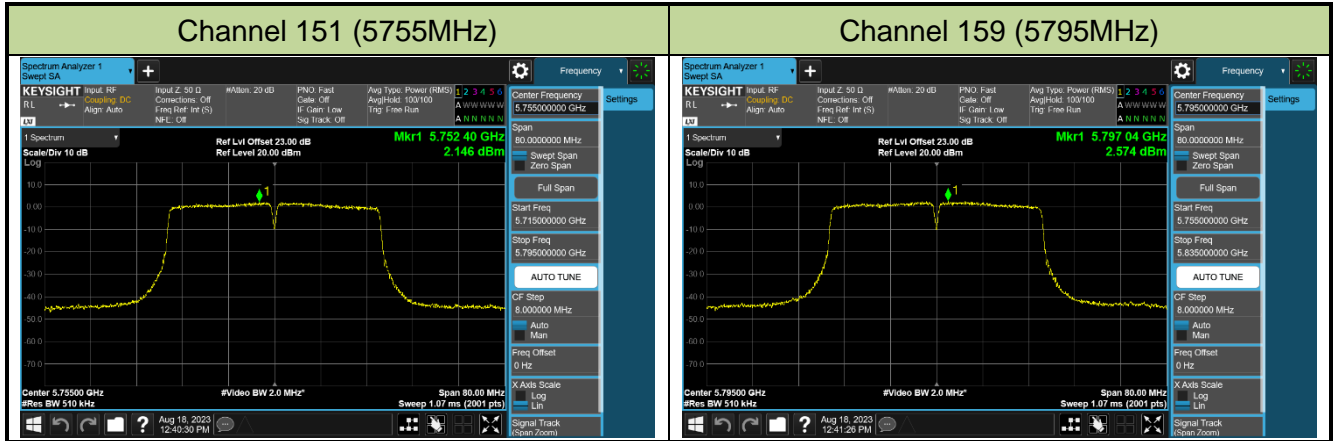

Channel 54 (5270MHz)

Channel 62 (5310MHz)

Channel 102 (5510MHz)

Channel 110 (5550MHz)

Channel 134 (5670MHz)

Channel 142 (5710MHz)

802.11ac-VHT80 Power Spectral Density - Ant 2

Channel 42 (5210MHz)

Channel 58 (5290MHz)

Channel 106 (5530MHz)

Channel 122 (5610MHz)

Channel 138 (5690MHz)

Channel 155 (5775MHz)

802.11ac-VHT160 Power Spectral Density - Ant 2

Channel 50 (5250MHz)

Channel 114 (5570MHz)