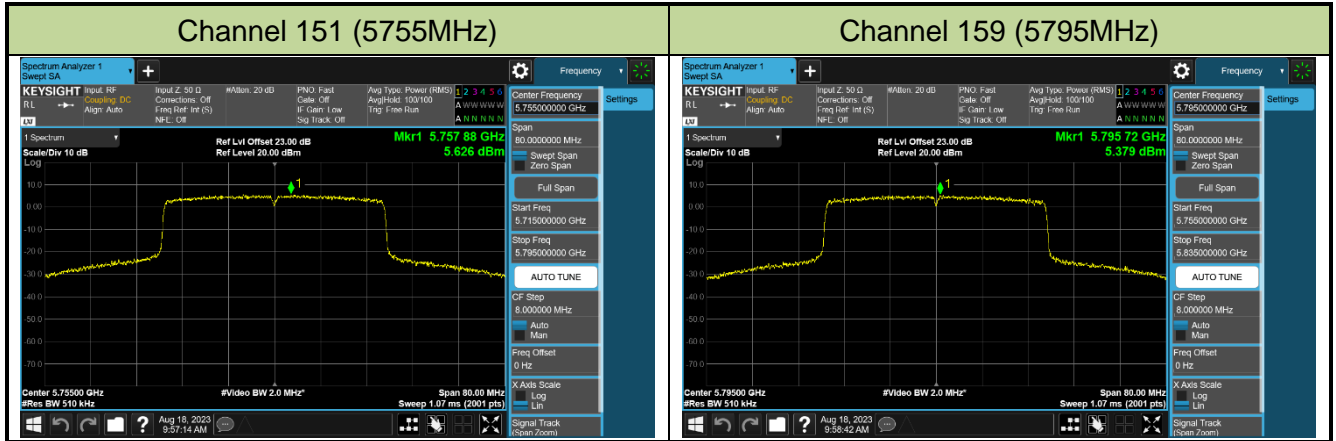

802.11ax-HE40 Power Spectral Density - Ant 1

Channel 38 (5190MHz)

Channel 46 (5230MHz)

Channel 54 (5270MHz)

Channel 62 (5310MHz)

Channel 102 (5510MHz)

Channel 110 (5550MHz)

Channel 134 (5670MHz)

Channel 142 (5710MHz)

802.11ax-HE80 Power Spectral Density - Ant 1

Channel 42 (5210MHz)

Channel 58 (5290MHz)

Channel 106 (5530MHz)

Channel 122 (5610MHz)

Channel 138 (5690MHz)

Channel 155 (5775MHz)

802.11ax-HE160 Power Spectral Density - Ant 1

Channel 50 (5250MHz)

Channel 114 (5570MHz)

802.11a Power Spectral Density - Ant 2

Channel 36 (5180MHz)

Channel 44 (5220MHz)

Channel 48 (5240MHz)

Channel 52 (5260MHz)