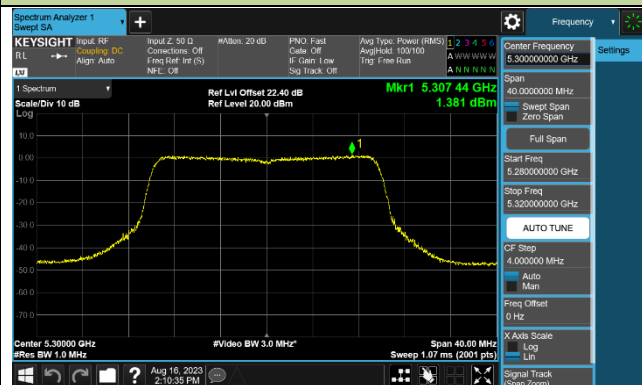

Channel 58 (5290MHz)

Channel 106 (5530MHz)

Channel 122 (5610MHz)

Channel 138 (5690MHz)

Channel 155 (5775MHz)

802.11ac-VHT160 Power Spectral Density - Ant 2

Channel 50 (5250MHz)

Channel 114 (5570MHz)

802.11ax-HE20 Power Spectral Density - Ant 2

Channel 36 (5180MHz)

Channel 44 (5220MHz)

Channel 48 (5240MHz)

Channel 52 (5260MHz)

Channel 60 (5300MHz)

Channl 64 (5320MHz)

Channel 100 (5500MHz)

Channel 116 (5580MHz)