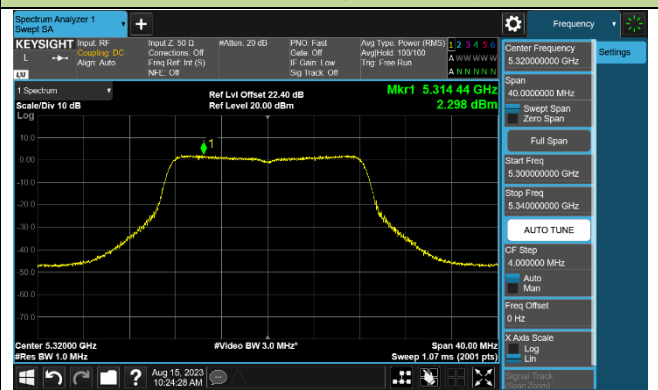

Channel 142 (5710MHz)

802.11ax-HE80 Power Spectral Density - Ant 1

Channel 42 (5210MHz)

Channel 58 (5290MHz)

Channel 106 (5530MHz)

Channel 122 (5610MHz)

Channel 138 (5690MHz)

Channel 155 (5775MHz)

802.11ax-HE160 Power Spectral Density - Ant 1

Channel 50 (5250MHz)

Channel 114 (5570MHz)

802.11a Power Spectral Density - Ant 2

Channel 36 (5180MHz)

Channel 44 (5220MHz)

Channel 48 (5240MHz)

Channel 52 (5260MHz)

Channel 60 (5300MHz)

Channel 64 (5320MHz)

Channel 100 (5500MHz)

Channel 116 (5580MHz)

802.11ac-VHT20 Power Spectral Density - Ant 2

Channel 36 (5180MHz)

Channel 44 (5220MHz)

Channel 48 (5240MHz)