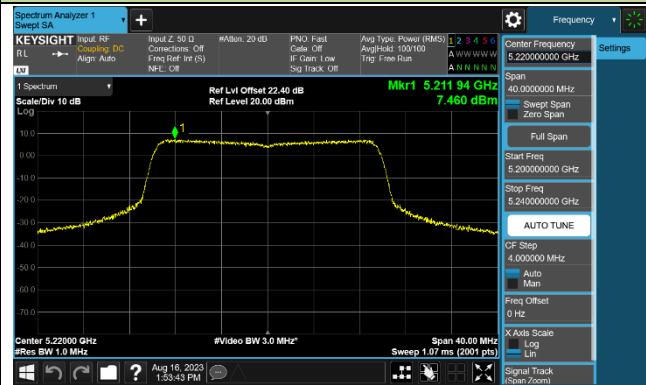

Channel 54 (5270MHz)

Channel 62 (5310MHz)

Channel 102 (5510MHz)

Channel 110 (5550MHz)

Channel 134 (5670MHz)

Channel 142 (5710MHz)

802.11ac-VHT80 Power Spectral Density - Ant 2

Channel 42 (5210MHz)

Channel 58 (5290MHz)

Channel 106 (5530MHz)

Channel 122 (5610MHz)

Channel 138 (5690MHz)

Channel 155 (5775MHz)

802.11ac-VHT160 Power Spectral Density - Ant 2

Channel 50 (5250MHz)

Channel 114 (5570MHz)

802.11ax-HE20 Power Spectral Density - Ant 2

Channel 36 (5180MHz)

Channel 44 (5220MHz)

Channel 48 (5240MHz)

Channel 52 (5260MHz)

Channel 60 (5300MHz)

Channl 64 (5320MHz)

Channel 100 (5500MHz)