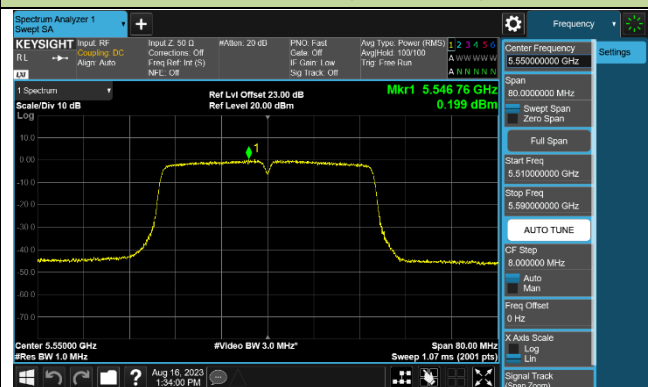

Channel 54 (5270MHz)

Channel 62 (5310MHz)

Channel 102 (5510MHz)

Channel 110 (5550MHz)

Channel 134 (5670MHz)

Channel 142 (5710MHz)

802.11ac-VHT80 Power Spectral Density - Ant 2

Channel 42 (5210MHz)

Channel 58 (5290MHz)

Channel 106 (5530MHz)

Channel 122 (5610MHz)

Channel 138 (5690MHz)

Channel 155 (5775MHz)

802.11ac-VHT160 Power Spectral Density - Ant 2

Channel 50 (5250MHz)

Channel 114 (5570MHz)