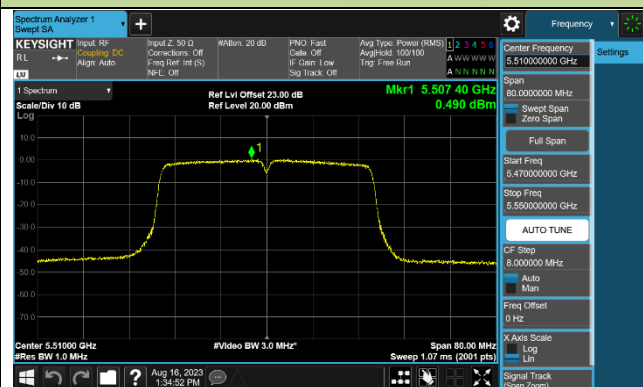

Channel 52 (5260MHz)

Channel 60 (5300MHz)

Channel 64 (5320MHz)

Channel 100 (5500MHz)

Channel 116 (5580MHz)

802.11ac-VHT40 Power Spectral Density - Ant 2

Channel 38 (5190MHz)

Channel 46 (5230MHz)

Channel 54 (5270MHz)

Channel 62 (5310MHz)

Channel 102 (5510MHz)

Channel 110 (5550MHz)

Channel 134 (5670MHz)

Channel 142 (5710MHz)

802.11ac-VHT80 Power Spectral Density - Ant 2

Channel 42 (5210MHz)