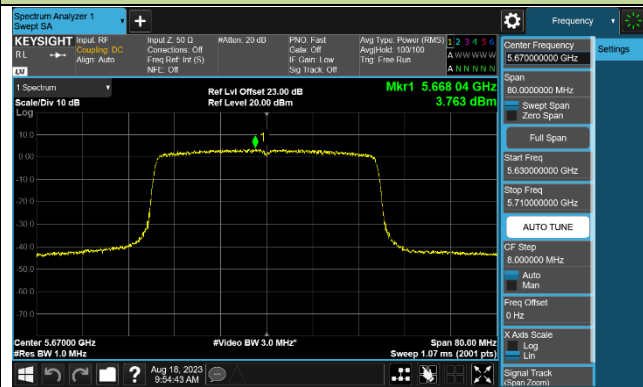

802.11ax-HE40 Power Spectral Density - Ant 1

Channel 38 (5190MHz)

Channel 46 (5230MHz)

Channel 54 (5270MHz)

Channel 62 (5310MHz)

Channel 102 (5510MHz)

Channel 110 (5550MHz)

Channel 134 (5670MHz)

Channel 142 (5710MHz)

802.11ax-HE80 Power Spectral Density - Ant 1

Channel 42 (5210MHz)

Channel 58 (5290MHz)

Channel 106 (5530MHz)

Channel 122 (5610MHz)

Channel 138 (5690MHz)

Channel 155 (5775MHz)