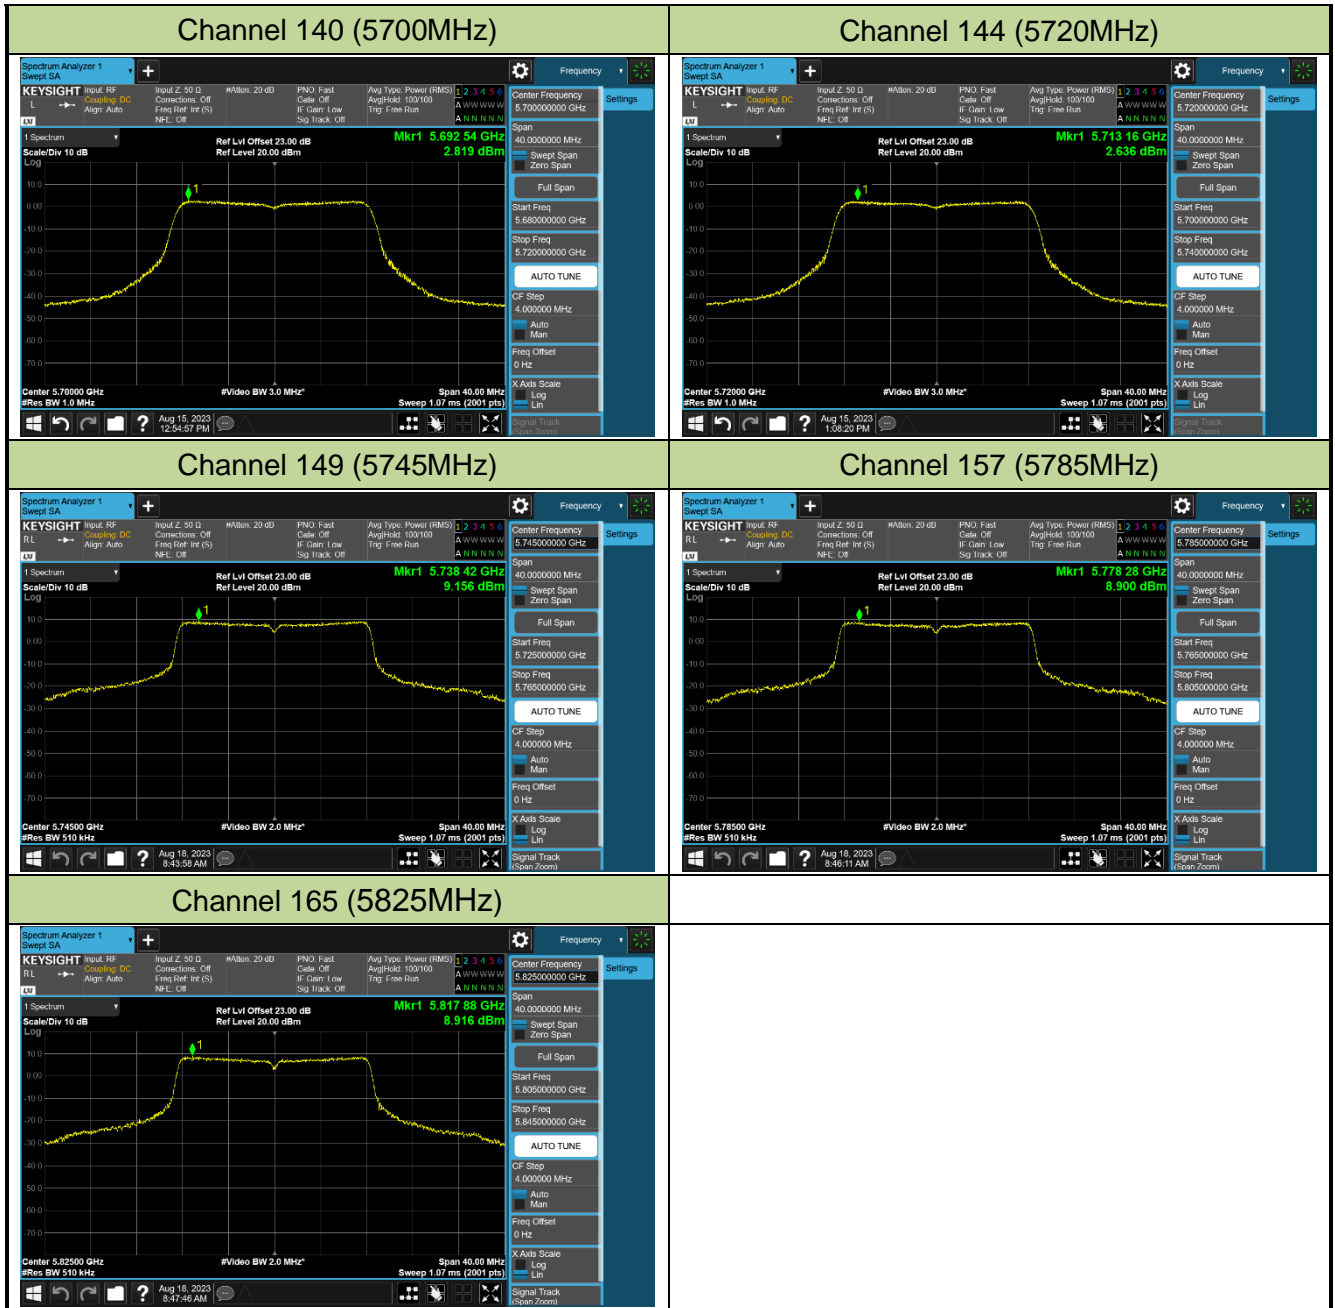

802.11ax-HE160 Power Spectral Density - Ant 0

Channel 50 (5250MHz)

Channel 114 (5570MHz)

802.11a Power Spectral Density - Ant 1

Channel 36 (5180MHz)

Channel 44 (5220MHz)

Channel 48 (5240MHz)

Channel 52 (5260MHz)

Channel 60 (5300MHz)

Channel 64 (5320MHz)

Channel 100 (5500MHz)

Channel 116 (5580MHz)

802.11ac-VHT20 Power Spectral Density - Ant 1

Channel 36 (5180MHz)

Channel 44 (5220MHz)

Channel 48 (5240MHz)

Channel 52 (5260MHz)

Channel 60 (5300MHz)

Channel 64 (5320MHz)

Channel 100 (5500MHz)

Channel 116 (5580MHz)

802.11ac-VHT40 Power Spectral Density - Ant 1

Channel 38 (5190MHz)

Channel 46 (5230MHz)