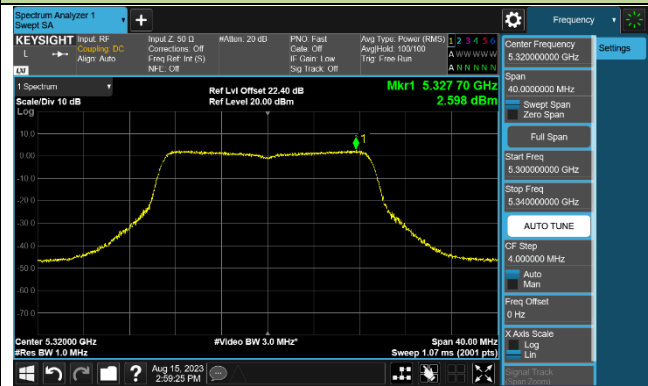

Channel 64 (5320MHz)