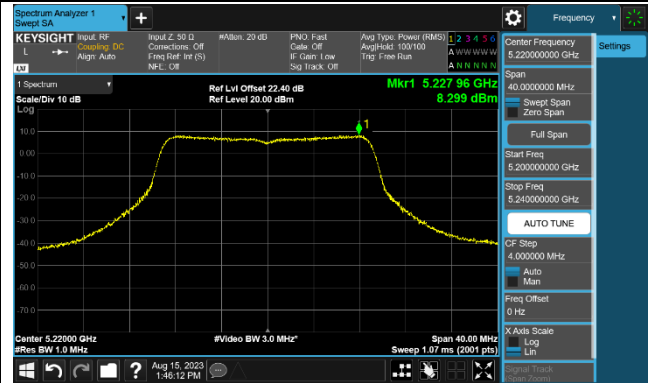

Channel 60 (5300MHz)

Channel 64 (5320MHz)

Channel 100 (5500MHz)

Channel 116 (5580MHz)

802.11ac-VHT20 Power Spectral Density - Ant 1

Channel 36 (5180MHz)

Channel 44 (5220MHz)

Channel 48 (5240MHz)