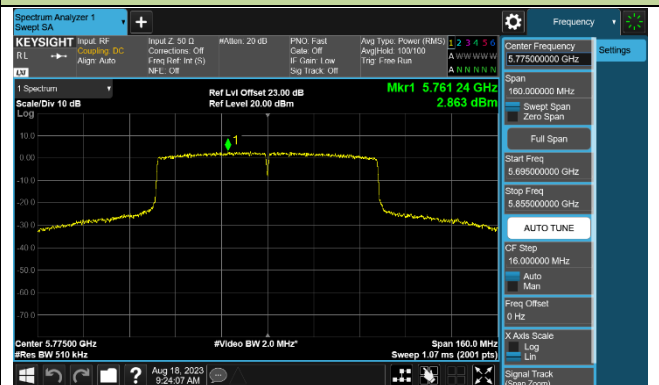

Channel 54 (5270MHz)

Channel 62 (5310MHz)

Channel 102 (5510MHz)

Channel 110 (5550MHz)

Channel 134 (5670MHz)

Channel 142 (5710MHz)

802.11ac-VHT80 Power Spectral Density - Ant 1

Channel 42 (5210MHz)

Channel 58 (5290MHz)

Channel 106 (5530MHz)

Channel 122 (5610MHz)

Channel 138 (5690MHz)

Channel 155 (5775MHz)

802.11ac-VHT160 Power Spectral Density - Ant 1

Channel 50 (5250MHz)

Channel 114 (5570MHz)

802.11ax-HE20 Power Spectral Density - Ant 1

Channel 36 (5180MHz)

Channel 44 (5220MHz)

Channel 48 (5240MHz)

Channel 52 (5260MHz)

Channel 60 (5300MHz)

Channel 64 (5320MHz)

Channel 100 (5500MHz)