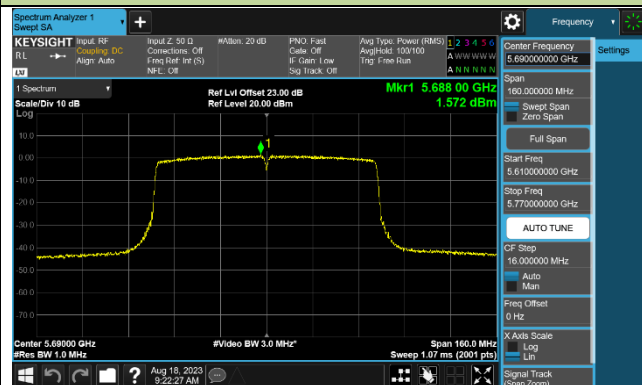

Channel 54 (5270MHz)

Channel 62 (5310MHz)

Channel 102 (5510MHz)

Channel 110 (5550MHz)

Channel 134 (5670MHz)

Channel 142 (5710MHz)

802.11ac-VHT80 Power Spectral Density - Ant 1

Channel 42 (5210MHz)

Channel 58 (5290MHz)

Channel 106 (5530MHz)

Channel 122 (5610MHz)

Channel 138 (5690MHz)

Channel 155 (5775MHz)

802.11ac-VHT160 Power Spectral Density - Ant 1

Channel 50 (5250MHz)

Channel 114 (5570MHz)

802.11ax-HE20 Power Spectral Density - Ant 1

Channel 36 (5180MHz)

Channel 44 (5220MHz)

Channel 48 (5240MHz)

Channel 52 (5260MHz)

Channel 60 (5300MHz)

Channel 64 (5320MHz)

Channel 100 (5500MHz)