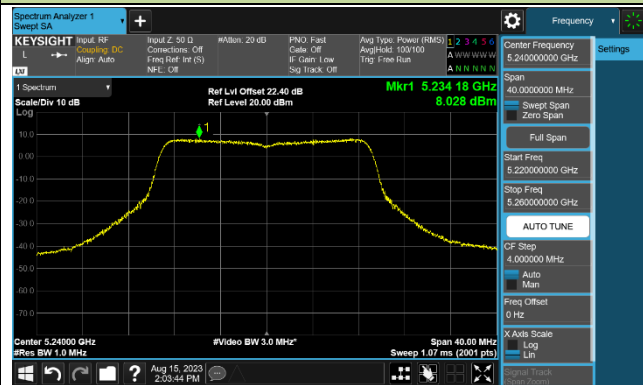

802.11ax-HE160 Power Spectral Density - Ant 0

Channel 50 (5250MHz)

Channel 114 (5570MHz)

802.11a Power Spectral Density - Ant 1

Channel 36 (5180MHz)

Channel 44 (5220MHz)

Channel 48 (5240MHz)

Channel 52 (5260MHz)

Channel 60 (5300MHz)

Channel 64 (5320MHz)

Channel 100 (5500MHz)

Channel 116 (5580MHz)

802.11ac-VHT20 Power Spectral Density - Ant 1

Channel 36 (5180MHz)

Channel 44 (5220MHz)

Channel 48 (5240MHz)

Channel 52 (5260MHz)

Channel 60 (5300MHz)

Channel 64 (5320MHz)

Channel 100 (5500MHz)

Channel 116 (5580MHz)

802.11ac-VHT40 Power Spectral Density - Ant 1

Channel 38 (5190MHz)

Channel 46 (5230MHz)