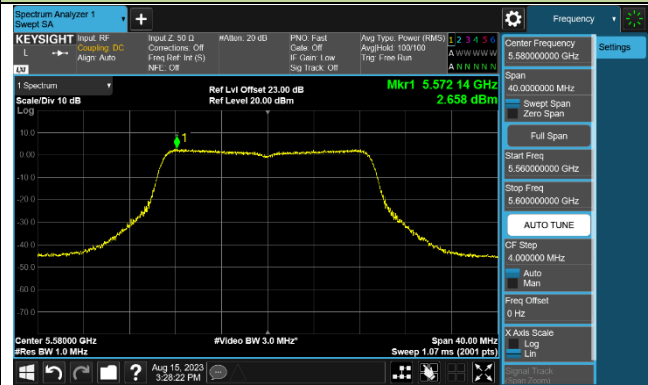

Channel 52 (5260MHz)

Channel 60 (5300MHz)

Channel 64 (5320MHz)

Channel 100 (5500MHz)

Channel 116 (5580MHz)

802.11ac-VHT40 Power Spectral Density - Ant 1

Channel 38 (5190MHz)

Channel 46 (5230MHz)

Channel 54 (5270MHz)

Channel 62 (5310MHz)

Channel 102 (5510MHz)

Channel 110 (5550MHz)

Channel 134 (5670MHz)

Channel 142 (5710MHz)

802.11ac-VHT80 Power Spectral Density - Ant 1

Channel 42 (5210MHz)