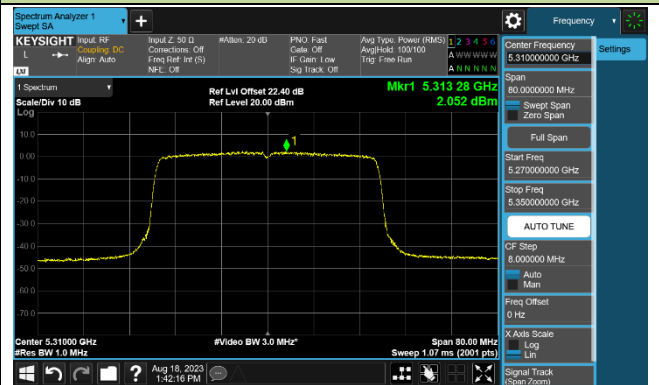

802.11ax-HE40 Power Spectral Density - Ant 0

Channel 38 (5190MHz)

Channel 46 (5230MHz)

Channel 54 (5270MHz)

Channel 62 (5310MHz)

Channel 102 (5510MHz)

Channel 110 (5550MHz)

Channel 134 (5670MHz)

Channel 142 (5710MHz)

802.11ax-HE80 Power Spectral Density - Ant 0

Channel 42 (5210MHz)

Channel 58 (5290MHz)

Channel 106 (5530MHz)

Channel 122 (5610MHz)

Channel 138 (5690MHz)

Channel 155 (5775MHz)