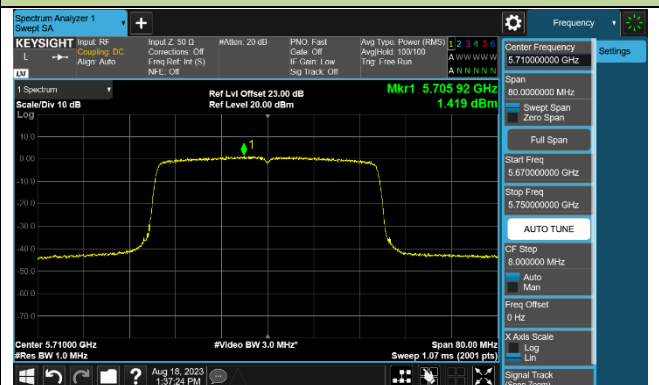

802.11ax-HE40 Power Spectral Density - Ant 0

Channel 38 (5190MHz)

Channel 46 (5230MHz)

Channel 54 (5270MHz)

Channel 62 (5310MHz)

Channel 102 (5510MHz)

Channel 110 (5550MHz)

Channel 134 (5670MHz)

Channel 142 (5710MHz)

802.11ax-HE80 Power Spectral Density - Ant 0

Channel 42 (5210MHz)

Channel 58 (5290MHz)

Channel 106 (5530MHz)

Channel 122 (5610MHz)

Channel 138 (5690MHz)

Channel 155 (5775MHz)