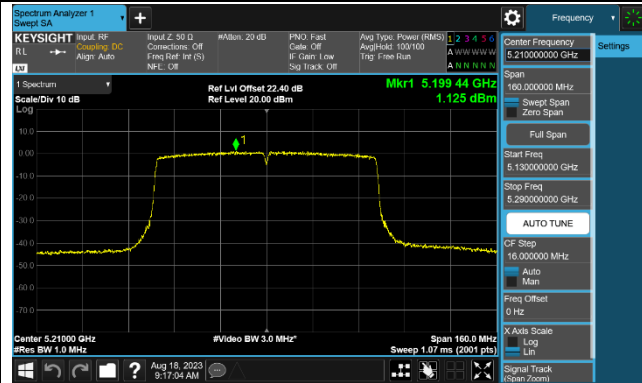

Channel 54 (5270MHz)

Channel 62 (5310MHz)

Channel 102 (5510MHz)

Channel 110 (5550MHz)

Channel 134 (5670MHz)

Channel 142 (5710MHz)

802.11ac-VHT80 Power Spectral Density - Ant 1

Channel 42 (5210MHz)

Channel 58 (5290MHz)

Channel 106 (5530MHz)

Channel 122 (5610MHz)

Channel 138 (5690MHz)

Channel 155 (5775MHz)

802.11ac-VHT160 Power Spectral Density - Ant 1

Channel 50 (5250MHz)

Channel 114 (5570MHz)