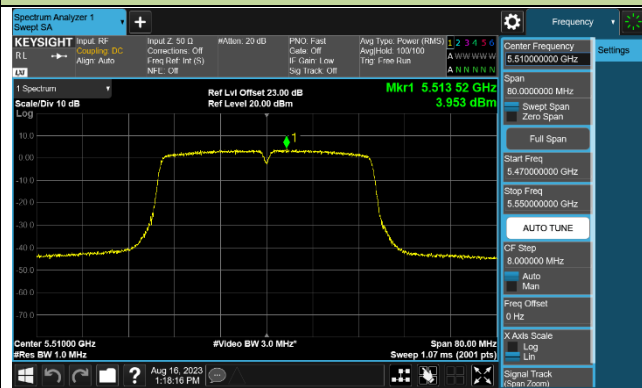

Channel 52 (5260MHz)

Channel 60 (5300MHz)

Channel 64 (5320MHz)

Channel 100 (5500MHz)

Channel 116 (5580MHz)

802.11ac-VHT40 Power Spectral Density - Ant 1

Channel 38 (5190MHz)

Channel 46 (5230MHz)

Channel 54 (5270MHz)

Channel 62 (5310MHz)

Channel 102 (5510MHz)

Channel 110 (5550MHz)

Channel 134 (5670MHz)

Channel 142 (5710MHz)

802.11ac-VHT80 Power Spectral Density - Ant 1

Channel 42 (5210MHz)