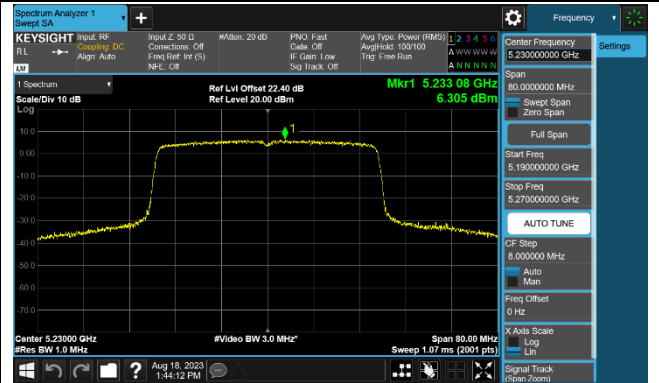

802.11ax-HE40 Power Spectral Density - Ant 0

Channel 38 (5190MHz)

Channel 46 (5230MHz)

Channel 54 (5270MHz)

Channel 62 (5310MHz)

Channel 102 (5510MHz)

Channel 110 (5550MHz)

Channel 134 (5670MHz)

Channel 142 (5710MHz)

802.11ax-HE80 Power Spectral Density - Ant 0

Channel 42 (5210MHz)

Channel 58 (5290MHz)

Channel 106 (5530MHz)

Channel 122 (5610MHz)

Channel 138 (5690MHz)

Channel 155 (5775MHz)