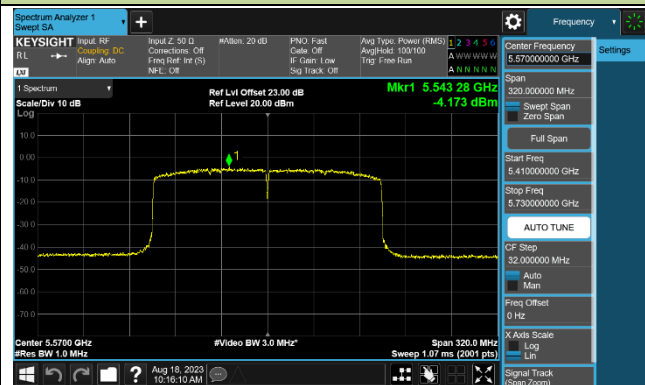

Channel 142 (5710MHz)

802.11ax-HE80 Power Spectral Density - Ant 0

Channel 42 (5210MHz)

Channel 58 (5290MHz)

Channel 106 (5530MHz)

Channel 122 (5610MHz)

Channel 138 (5690MHz)

Channel 155 (5775MHz)

802.11ax-HE160 Power Spectral Density - Ant 0

Channel 50 (5250MHz)

Channel 114 (5570MHz)

802.11a Power Spectral Density - Ant 1

Channel 36 (5180MHz)

Channel 44 (5220MHz)

Channel 48 (5240MHz)

Channel 52 (5260MHz)