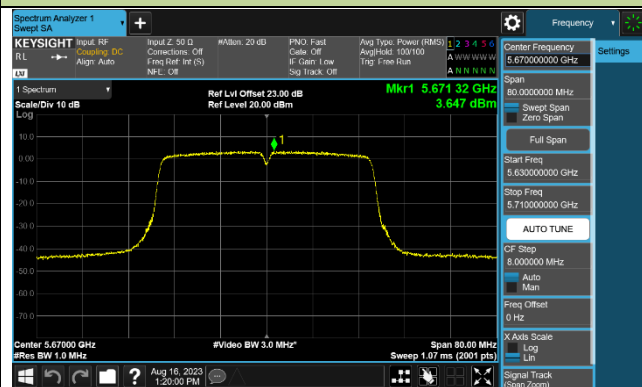

Channel 54 (5270MHz)

Channel 62 (5310MHz)

Channel 102 (5510MHz)

Channel 110 (5550MHz)

Channel 134 (5670MHz)

Channel 142 (5710MHz)

802.11ac-VHT80 Power Spectral Density - Ant 1

Channel 42 (5210MHz)

Channel 58 (5290MHz)

Channel 106 (5530MHz)

Channel 122 (5610MHz)

Channel 138 (5690MHz)

Channel 155 (5775MHz)

802.11ac-VHT160 Power Spectral Density - Ant 1

Channel 50 (5250MHz)

Channel 114 (5570MHz)