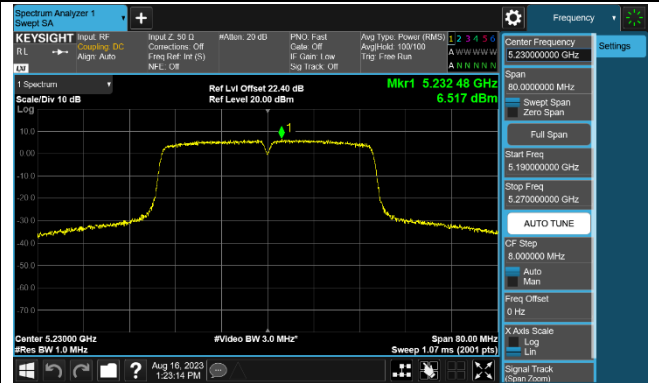

Channel 52 (5260MHz)

Channel 60 (5300MHz)

Channel 64 (5320MHz)

Channel 100 (5500MHz)

Channel 116 (5580MHz)

802.11ac-VHT40 Power Spectral Density - Ant 1

Channel 38 (5190MHz)

Channel 46 (5230MHz)

Channel 54 (5270MHz)

Channel 62 (5310MHz)

Channel 102 (5510MHz)

Channel 110 (5550MHz)

Channel 134 (5670MHz)

Channel 142 (5710MHz)

802.11ac-VHT80 Power Spectral Density - Ant 1

Channel 42 (5210MHz)