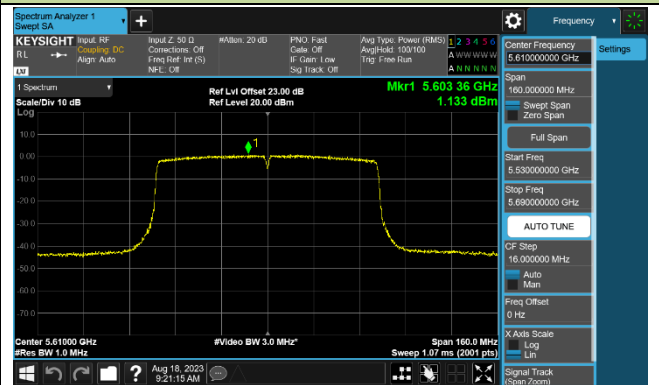

Channel 54 (5270MHz)

Channel 62 (5310MHz)

Channel 102 (5510MHz)

Channel 110 (5550MHz)

Channel 134 (5670MHz)

Channel 142 (5710MHz)

802.11ac-VHT80 Power Spectral Density - Ant 1

Channel 42 (5210MHz)

Channel 58 (5290MHz)

Channel 106 (5530MHz)

Channel 122 (5610MHz)

Channel 138 (5690MHz)

Channel 155 (5775MHz)

802.11ac-VHT160 Power Spectral Density - Ant 1

Channel 50 (5250MHz)

Channel 114 (5570MHz)