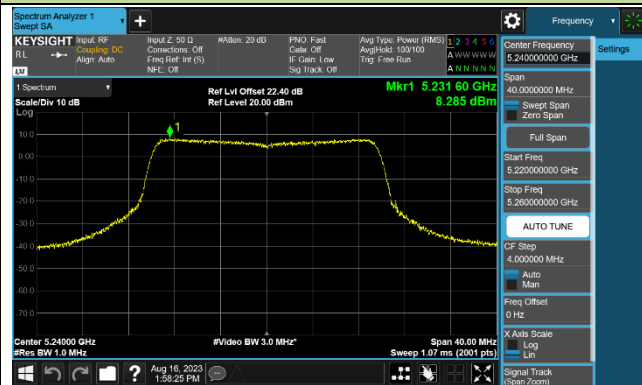

Channel 58 (5290MHz)

Channel 106 (5530MHz)

Channel 122 (5610MHz)

Channel 138 (5690MHz)

Channel 155 (5775MHz)

802.11ac-VHT160 Power Spectral Density - Ant 1

Channel 50 (5250MHz)

Channel 114 (5570MHz)

802.11ax-HE20 Power Spectral Density - Ant 1

Channel 36 (5180MHz)

Channel 44 (5220MHz)

Channel 48 (5240MHz)

Channel 52 (5260MHz)

Channel 60 (5300MHz)

Channel 64 (5320MHz)

Channel 100 (5500MHz)

Channel 116 (5580MHz)