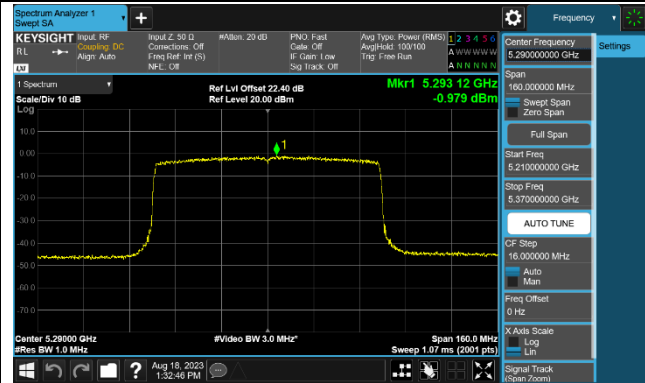

Channel 142 (5710MHz)

802.11ax-HE80 Power Spectral Density - Ant 0

Channel 42 (5210MHz)

Channel 58 (5290MHz)

Channel 106 (5530MHz)

Channel 122 (5610MHz)

Channel 138 (5690MHz)

Channel 155 (5775MHz)

802.11ax-HE160 Power Spectral Density - Ant 0

Channel 50 (5250MHz)

Channel 114 (5570MHz)

802.11a Power Spectral Density - Ant 1

Channel 36 (5180MHz)

Channel 44 (5220MHz)

Channel 48 (5240MHz)

Channel 52 (5260MHz)