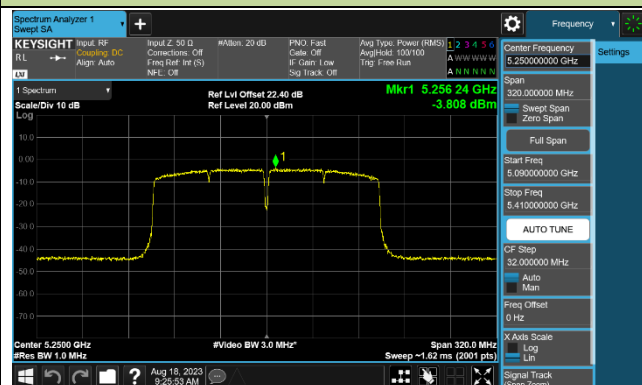

Channel 54 (5270MHz)

Channel 62 (5310MHz)

Channel 102 (5510MHz)

Channel 110 (5550MHz)

Channel 134 (5670MHz)

Channel 142 (5710MHz)

802.11ac-VHT80 Power Spectral Density - Ant 1

Channel 42 (5210MHz)

Channel 58 (5290MHz)

Channel 106 (5530MHz)

Channel 122 (5610MHz)

Channel 138 (5690MHz)

Channel 155 (5775MHz)

802.11ac-VHT160 Power Spectral Density - Ant 1

Channel 50 (5250MHz)

Channel 114 (5570MHz)

802.11ax-HE20 Power Spectral Density - Ant 1

Channel 36 (5180MHz)

Channel 44 (5220MHz)

Channel 48 (5240MHz)

Channel 52 (5260MHz)

Channel 60 (5300MHz)

Channel 64 (5320MHz)

Channel 100 (5500MHz)