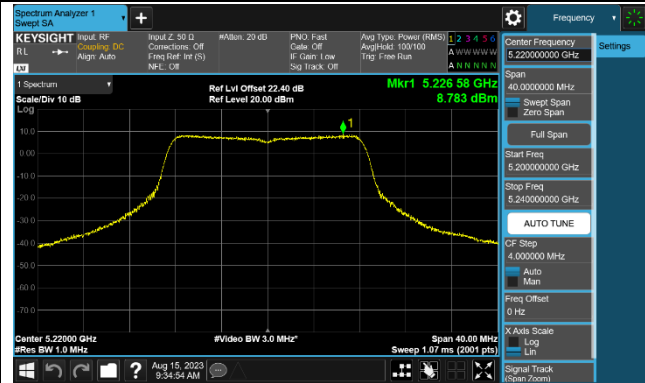

Channel 142 (5710MHz)

802.11ax-HE80 Power Spectral Density - Ant 0

Channel 42 (5210MHz)

Channel 58 (5290MHz)

Channel 106 (5530MHz)

Channel 122 (5610MHz)

Channel 138 (5690MHz)

Channel 155 (5775MHz)

802.11ax-HE160 Power Spectral Density - Ant 0

Channel 50 (5250MHz)

Channel 114 (5570MHz)

802.11a Power Spectral Density - Ant 1

Channel 36 (5180MHz)

Channel 44 (5220MHz)

Channel 48 (5240MHz)

Channel 52 (5260MHz)

Channel 60 (5300MHz)

Channel 64 (5320MHz)

Channel 100 (5500MHz)

Channel 116 (5580MHz)

802.11ac-VHT20 Power Spectral Density - Ant 1

Channel 36 (5180MHz)

Channel 44 (5220MHz)

Channel 48 (5240MHz)