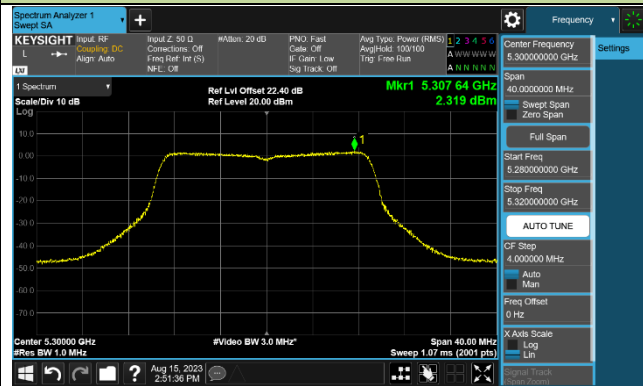

Channel 60 (5300MHz)