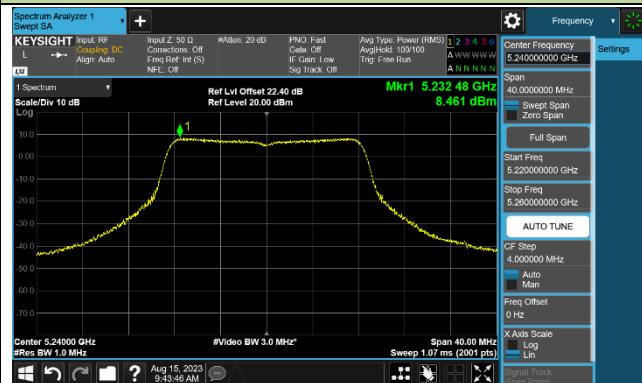

802.11ax-HE160 Power Spectral Density - Ant 0

Channel 50 (5250MHz)

Channel 114 (5570MHz)

802.11a Power Spectral Density - Ant 1

Channel 36 (5180MHz)

Channel 44 (5220MHz)

Channel 48 (5240MHz)

Channel 52 (5260MHz)

Channel 60 (5300MHz)

Channel 64 (5320MHz)

Channel 100 (5500MHz)

Channel 116 (5580MHz)

802.11ac-VHT20 Power Spectral Density - Ant 1

Channel 36 (5180MHz)

Channel 44 (5220MHz)

Channel 48 (5240MHz)