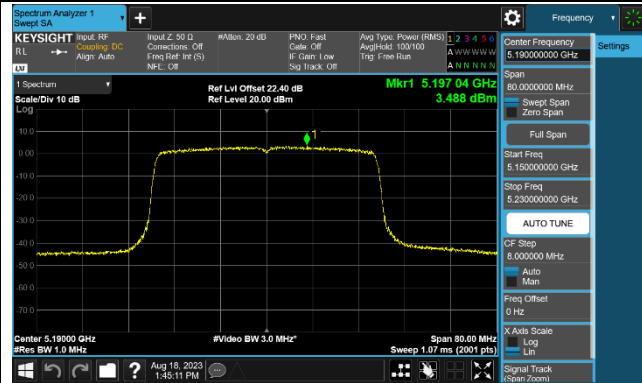

802.11ax-HE40 Power Spectral Density - Ant 0

Channel 38 (5190MHz)

Channel 46 (5230MHz)

Channel 54 (5270MHz)

Channel 62 (5310MHz)

Channel 102 (5510MHz)

Channel 110 (5550MHz)

Channel 134 (5670MHz)

Channel 142 (5710MHz)

802.11ax-HE80 Power Spectral Density - Ant 0

Channel 42 (5210MHz)

Channel 58 (5290MHz)

Channel 106 (5530MHz)

Channel 122 (5610MHz)

Channel 138 (5690MHz)

Channel 155 (5775MHz)