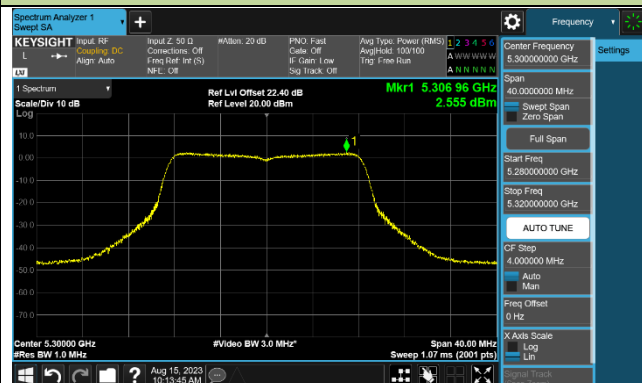

802.11ax-HE160 Power Spectral Density - Ant 0

Channel 50 (5250MHz)

Channel 114 (5570MHz)

802.11a Power Spectral Density - Ant 1

Channel 36 (5180MHz)

Channel 44 (5220MHz)

Channel 48 (5240MHz)

Channel 52 (5260MHz)

Channel 60 (5300MHz)

Channel 64 (5320MHz)

Channel 100 (5500MHz)

Channel 116 (5580MHz)

802.11ac-VHT20 Power Spectral Density - Ant 1

Channel 36 (5180MHz)

Channel 44 (5220MHz)

Channel 48 (5240MHz)