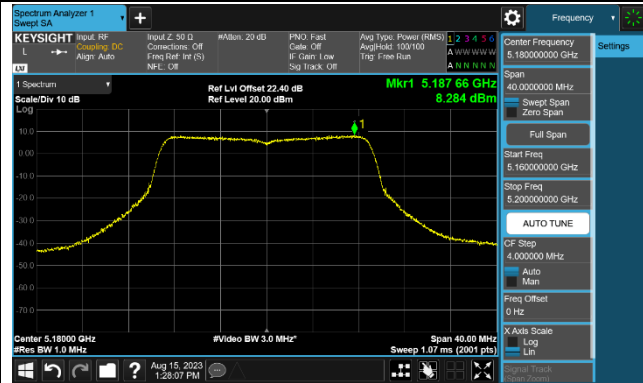

Channel 60 (5300MHz)

Channel 64 (5320MHz)

Channel 100 (5500MHz)

Channel 116 (5580MHz)

802.11ac-VHT20 Power Spectral Density - Ant 1

Channel 36 (5180MHz)

Channel 44 (5220MHz)

Channel 48 (5240MHz)