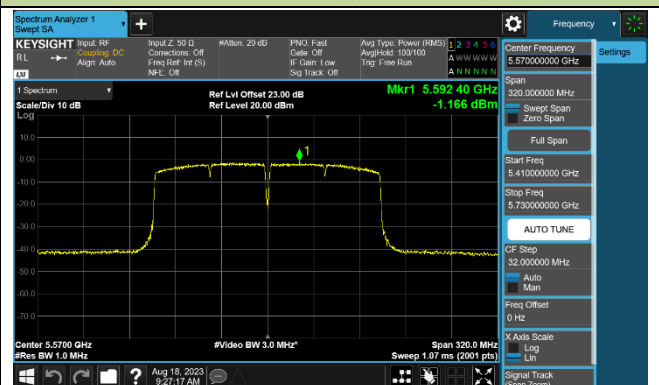

Channel 54 (5270MHz)

Channel 62 (5310MHz)

Channel 102 (5510MHz)

Channel 110 (5550MHz)

Channel 134 (5670MHz)

Channel 142 (5710MHz)

802.11ac-VHT80 Power Spectral Density - Ant 1

Channel 42 (5210MHz)

Channel 58 (5290MHz)

Channel 106 (5530MHz)

Channel 122 (5610MHz)

Channel 138 (5690MHz)

Channel 155 (5775MHz)

802.11ac-VHT160 Power Spectral Density - Ant 1

Channel 50 (5250MHz)

Channel 114 (5570MHz)

802.11ax-HE20 Power Spectral Density - Ant 1

Channel 36 (5180MHz)

Channel 44 (5220MHz)

Channel 48 (5240MHz)

Channel 52 (5260MHz)

Channel 60 (5300MHz)

Channel 64 (5320MHz)

Channel 100 (5500MHz)