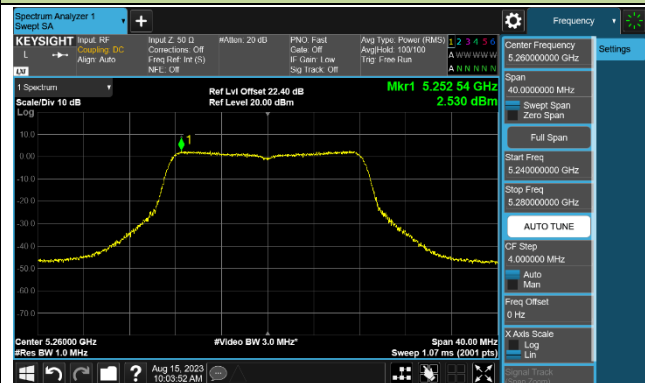

Channel 142 (5710MHz)

802.11ax-HE80 Power Spectral Density - Ant 0

Channel 42 (5210MHz)

Channel 58 (5290MHz)

Channel 106 (5530MHz)

Channel 122 (5610MHz)

Channel 138 (5690MHz)

Channel 155 (5775MHz)

802.11ax-HE160 Power Spectral Density - Ant 0

Channel 50 (5250MHz)

Channel 114 (5570MHz)

802.11a Power Spectral Density - Ant 1

Channel 36 (5180MHz)

Channel 44 (5220MHz)

Channel 48 (5240MHz)

Channel 52 (5260MHz)

Channel 60 (5300MHz)

Channel 64 (5320MHz)

Channel 100 (5500MHz)

Channel 116 (5580MHz)

802.11ac-VHT20 Power Spectral Density - Ant 1

Channel 36 (5180MHz)

Channel 44 (5220MHz)

Channel 48 (5240MHz)