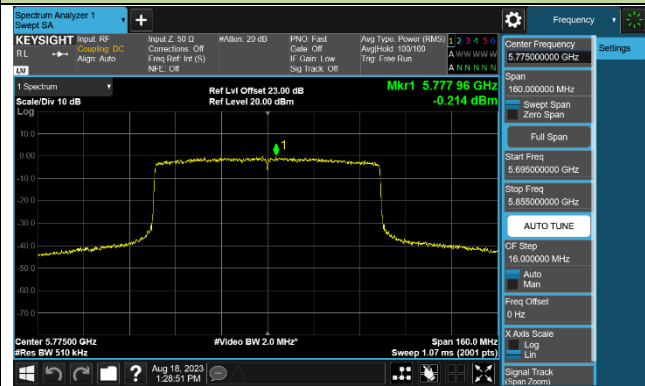

Channel 142 (5710MHz)

802.11ax-HE80 Power Spectral Density - Ant 0

Channel 42 (5210MHz)

Channel 58 (5290MHz)

Channel 106 (5530MHz)

Channel 122 (5610MHz)

Channel 138 (5690MHz)

Channel 155 (5775MHz)

802.11ax-HE160 Power Spectral Density - Ant 0

Channel 50 (5250MHz)

Channel 114 (5570MHz)

802.11a Power Spectral Density - Ant 1

Channel 36 (5180MHz)

Channel 44 (5220MHz)

Channel 48 (5240MHz)

Channel 52 (5260MHz)