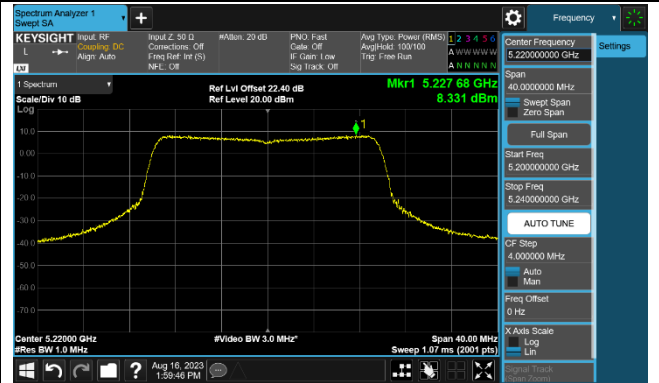

Channel 54 (5270MHz)

Channel 62 (5310MHz)

Channel 102 (5510MHz)

Channel 110 (5550MHz)

Channel 134 (5670MHz)

Channel 142 (5710MHz)

802.11ac-VHT80 Power Spectral Density - Ant 1

Channel 42 (5210MHz)

Channel 58 (5290MHz)

Channel 106 (5530MHz)

Channel 122 (5610MHz)

Channel 138 (5690MHz)

Channel 155 (5775MHz)

802.11ac-VHT160 Power Spectral Density - Ant 1

Channel 50 (5250MHz)

Channel 114 (5570MHz)

802.11ax-HE20 Power Spectral Density - Ant 1

Channel 36 (5180MHz)

Channel 44 (5220MHz)

Channel 48 (5240MHz)

Channel 52 (5260MHz)

Channel 60 (5300MHz)

Channel 64 (5320MHz)

Channel 100 (5500MHz)