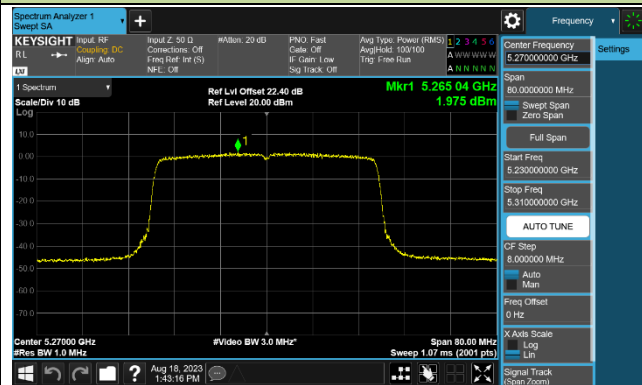

802.11ax-HE40 Power Spectral Density - Ant 0

Channel 38 (5190MHz)

Channel 46 (5230MHz)

Channel 54 (5270MHz)

Channel 62 (5310MHz)

Channel 102 (5510MHz)

Channel 110 (5550MHz)

Channel 134 (5670MHz)

Channel 142 (5710MHz)

802.11ax-HE80 Power Spectral Density - Ant 0

Channel 42 (5210MHz)

Channel 58 (5290MHz)

Channel 106 (5530MHz)

Channel 122 (5610MHz)

Channel 138 (5690MHz)

Channel 155 (5775MHz)