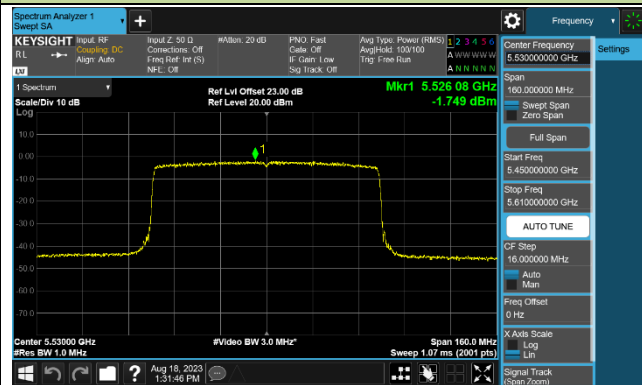

Channel 142 (5710MHz)

802.11ax-HE80 Power Spectral Density - Ant 0

Channel 42 (5210MHz)

Channel 58 (5290MHz)

Channel 106 (5530MHz)

Channel 122 (5610MHz)

Channel 138 (5690MHz)

Channel 155 (5775MHz)

802.11ax-HE160 Power Spectral Density - Ant 0

Channel 50 (5250MHz)

Channel 114 (5570MHz)

802.11a Power Spectral Density - Ant 1

Channel 36 (5180MHz)

Channel 44 (5220MHz)

Channel 48 (5240MHz)

Channel 52 (5260MHz)