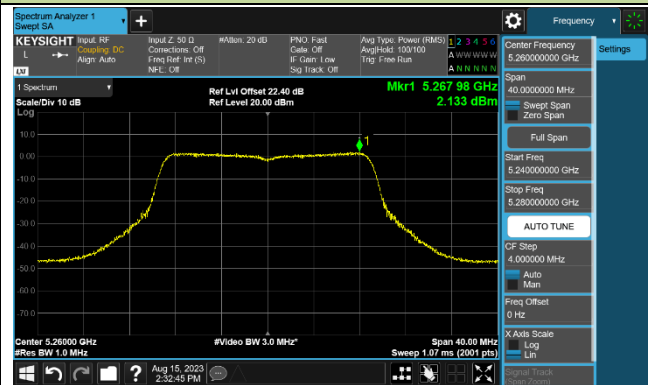

Channel 52 (5260MHz)