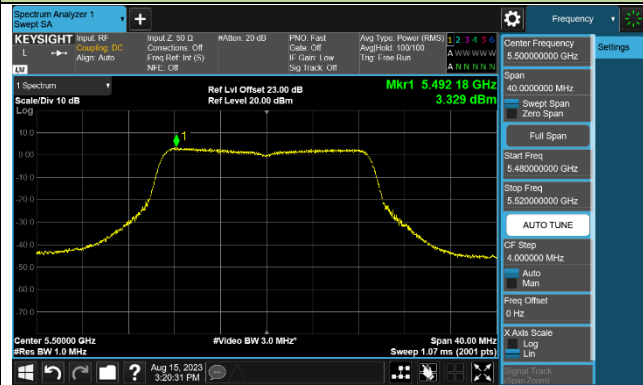

Channel 52 (5260MHz)

Channel 60 (5300MHz)

Channel 64 (5320MHz)

Channel 100 (5500MHz)

Channel 116 (5580MHz)

802.11ac-VHT40 Power Spectral Density - Ant 1

Channel 38 (5190MHz)

Channel 46 (5230MHz)

Channel 54 (5270MHz)

Channel 62 (5310MHz)

Channel 102 (5510MHz)

Channel 110 (5550MHz)

Channel 134 (5670MHz)

Channel 142 (5710MHz)

802.11ac-VHT80 Power Spectral Density - Ant 1

Channel 42 (5210MHz)