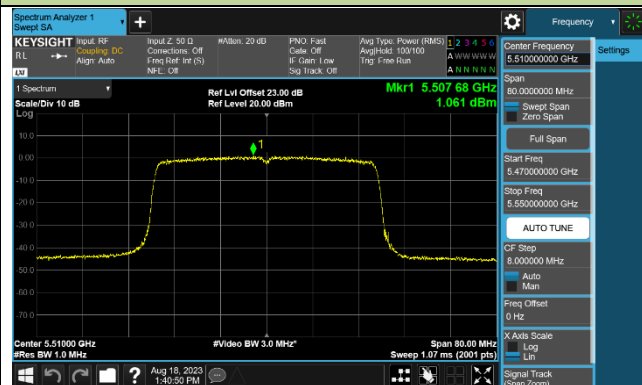

802.11ax-HE40 Power Spectral Density - Ant 0

Channel 38 (5190MHz)

Channel 46 (5230MHz)

Channel 54 (5270MHz)

Channel 62 (5310MHz)

Channel 102 (5510MHz)

Channel 110 (5550MHz)

Channel 134 (5670MHz)

Channel 142 (5710MHz)

802.11ax-HE80 Power Spectral Density - Ant 0

Channel 42 (5210MHz)

Channel 58 (5290MHz)

Channel 106 (5530MHz)

Channel 122 (5610MHz)

Channel 138 (5690MHz)

Channel 155 (5775MHz)