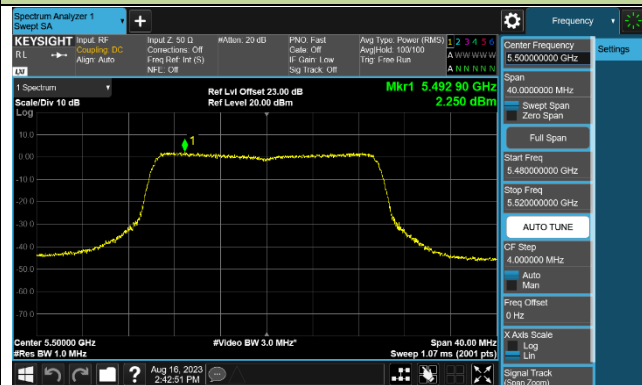

Channel 58 (5290MHz)

Channel 106 (5530MHz)

Channel 122 (5610MHz)

Channel 138 (5690MHz)

Channel 155 (5775MHz)

802.11ac-VHT160 Power Spectral Density - Ant 1

Channel 50 (5250MHz)

Channel 114 (5570MHz)

802.11ax-HE20 Power Spectral Density - Ant 1

Channel 36 (5180MHz)

Channel 44 (5220MHz)

Channel 48 (5240MHz)

Channel 52 (5260MHz)

Channel 60 (5300MHz)

Channel 64 (5320MHz)

Channel 100 (5500MHz)

Channel 116 (5580MHz)