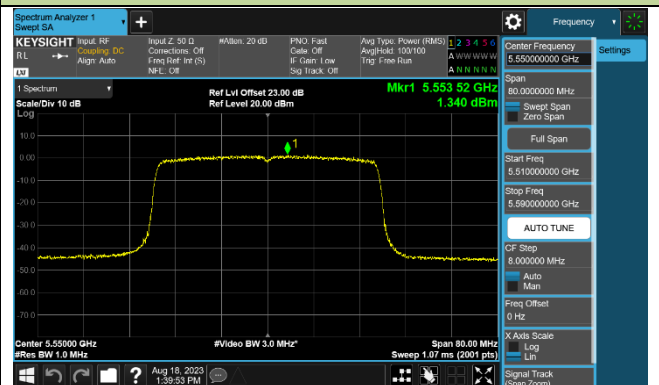

802.11ax-HE40 Power Spectral Density - Ant 0

Channel 38 (5190MHz)

Channel 46 (5230MHz)

Channel 54 (5270MHz)

Channel 62 (5310MHz)

Channel 102 (5510MHz)

Channel 110 (5550MHz)

Channel 134 (5670MHz)

Channel 142 (5710MHz)

802.11ax-HE80 Power Spectral Density - Ant 0

Channel 42 (5210MHz)

Channel 58 (5290MHz)

Channel 106 (5530MHz)

Channel 122 (5610MHz)

Channel 138 (5690MHz)

Channel 155 (5775MHz)