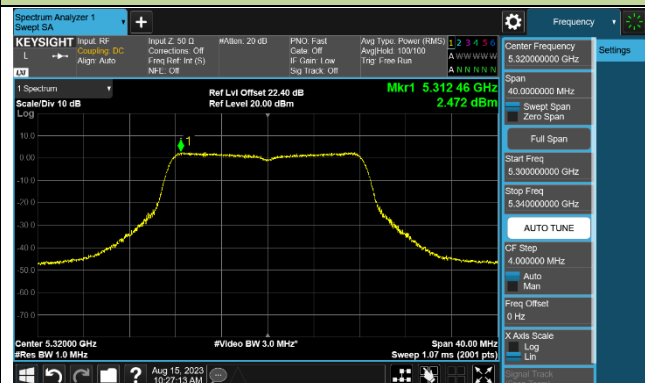

802.11ax-HE160 Power Spectral Density - Ant 0

Channel 50 (5250MHz)

Channel 114 (5570MHz)

802.11a Power Spectral Density - Ant 1

Channel 36 (5180MHz)

Channel 44 (5220MHz)

Channel 48 (5240MHz)

Channel 52 (5260MHz)

Channel 60 (5300MHz)

Channel 64 (5320MHz)

Channel 100 (5500MHz)

Channel 116 (5580MHz)

802.11ac-VHT20 Power Spectral Density - Ant 1

Channel 36 (5180MHz)

Channel 44 (5220MHz)

Channel 48 (5240MHz)