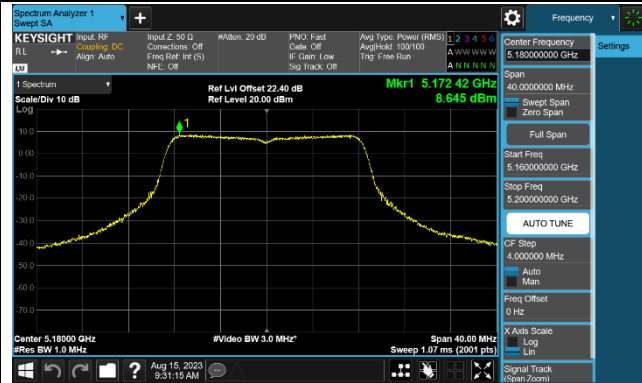

802.11ax-HE160 Power Spectral Density - Ant 0

Channel 50 (5250MHz)

Channel 114 (5570MHz)

802.11a Power Spectral Density - Ant 1

Channel 36 (5180MHz)

Channel 44 (5220MHz)

Channel 48 (5240MHz)

Channel 52 (5260MHz)

Channel 60 (5300MHz)

Channel 64 (5320MHz)

Channel 100 (5500MHz)

Channel 116 (5580MHz)

802.11ac-VHT20 Power Spectral Density - Ant 1

Channel 36 (5180MHz)

Channel 44 (5220MHz)

Channel 48 (5240MHz)