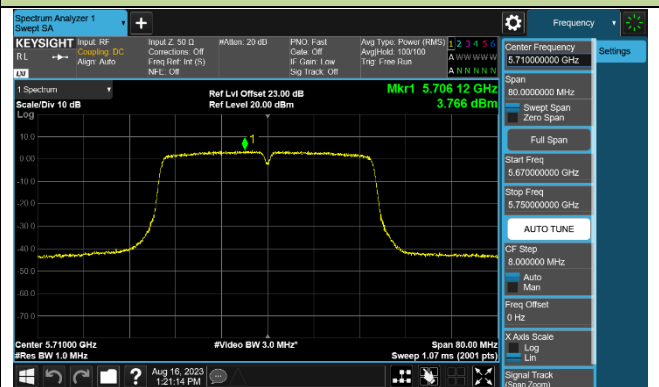

Channel 54 (5270MHz)

Channel 62 (5310MHz)

Channel 102 (5510MHz)

Channel 110 (5550MHz)

Channel 134 (5670MHz)

Channel 142 (5710MHz)

802.11ac-VHT80 Power Spectral Density - Ant 1

Channel 42 (5210MHz)

Channel 58 (5290MHz)

Channel 106 (5530MHz)

Channel 122 (5610MHz)

Channel 138 (5690MHz)

Channel 155 (5775MHz)

802.11ac-VHT160 Power Spectral Density - Ant 1

Channel 50 (5250MHz)

Channel 114 (5570MHz)