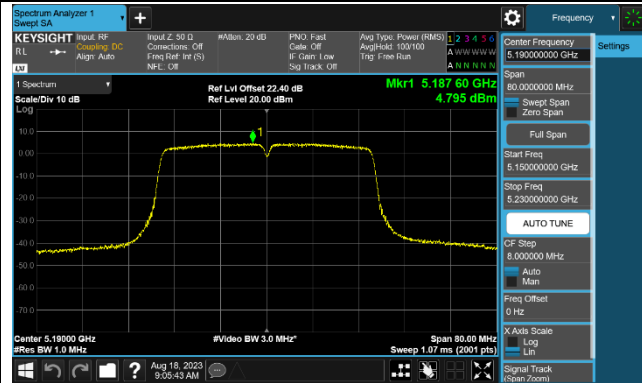

Channel 52 (5260MHz)

Channel 60 (5300MHz)

Channel 64 (5320MHz)

Channel 100 (5500MHz)

Channel 116 (5580MHz)

802.11ac-VHT40 Power Spectral Density - Ant 1

Channel 38 (5190MHz)

Channel 46 (5230MHz)

Channel 54 (5270MHz)

Channel 62 (5310MHz)

Channel 102 (5510MHz)

Channel 110 (5550MHz)

Channel 134 (5670MHz)

Channel 142 (5710MHz)

802.11ac-VHT80 Power Spectral Density - Ant 1

Channel 42 (5210MHz)