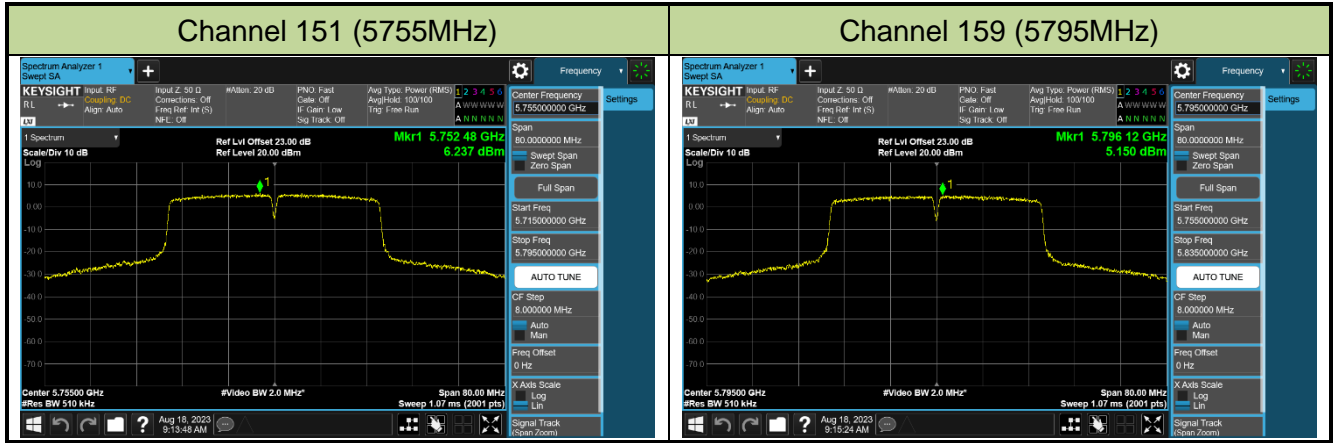

Channel 54 (5270MHz)

Channel 62 (5310MHz)

Channel 102 (5510MHz)

Channel 110 (5550MHz)

Channel 134 (5670MHz)

Channel 142 (5710MHz)

802.11ac-VHT80 Power Spectral Density - Ant 1

Channel 42 (5210MHz)

Channel 58 (5290MHz)

Channel 106 (5530MHz)

Channel 122 (5610MHz)

Channel 138 (5690MHz)

Channel 155 (5775MHz)

802.11ac-VHT160 Power Spectral Density - Ant 1

Channel 50 (5250MHz)

Channel 114 (5570MHz)