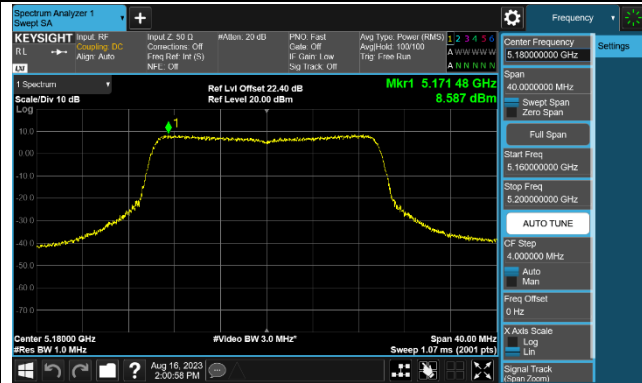

Channel 54 (5270MHz)

Channel 62 (5310MHz)

Channel 102 (5510MHz)

Channel 110 (5550MHz)

Channel 134 (5670MHz)

Channel 142 (5710MHz)

802.11ac-VHT80 Power Spectral Density - Ant 1

Channel 42 (5210MHz)

Channel 58 (5290MHz)

Channel 106 (5530MHz)

Channel 122 (5610MHz)

Channel 138 (5690MHz)

Channel 155 (5775MHz)

802.11ac-VHT160 Power Spectral Density - Ant 1

Channel 50 (5250MHz)

Channel 114 (5570MHz)

802.11ax-HE20 Power Spectral Density - Ant 1

Channel 36 (5180MHz)

Channel 44 (5220MHz)

Channel 48 (5240MHz)

Channel 52 (5260MHz)

Channel 60 (5300MHz)

Channel 64 (5320MHz)

Channel 100 (5500MHz)