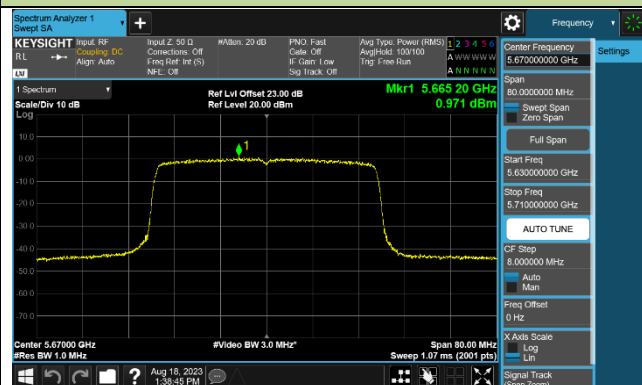

802.11ax-HE40 Power Spectral Density - Ant 0

Channel 38 (5190MHz)

Channel 46 (5230MHz)

Channel 54 (5270MHz)

Channel 62 (5310MHz)

Channel 102 (5510MHz)

Channel 110 (5550MHz)

Channel 134 (5670MHz)

Channel 142 (5710MHz)

802.11ax-HE80 Power Spectral Density - Ant 0

Channel 42 (5210MHz)

Channel 58 (5290MHz)

Channel 106 (5530MHz)

Channel 122 (5610MHz)

Channel 138 (5690MHz)

Channel 155 (5775MHz)