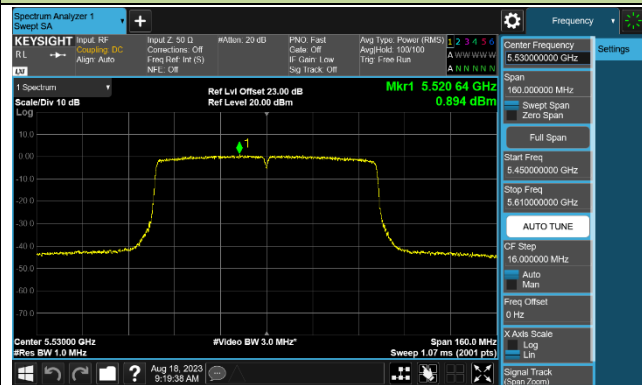

Channel 54 (5270MHz)

Channel 62 (5310MHz)

Channel 102 (5510MHz)

Channel 110 (5550MHz)

Channel 134 (5670MHz)

Channel 142 (5710MHz)

802.11ac-VHT80 Power Spectral Density - Ant 1

Channel 42 (5210MHz)

Channel 58 (5290MHz)

Channel 106 (5530MHz)

Channel 122 (5610MHz)

Channel 138 (5690MHz)

Channel 155 (5775MHz)

802.11ac-VHT160 Power Spectral Density - Ant 1

Channel 50 (5250MHz)

Channel 114 (5570MHz)