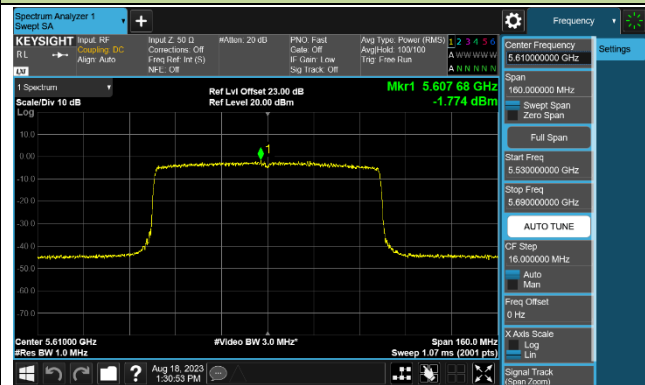

Channel 142 (5710MHz)

802.11ax-HE80 Power Spectral Density - Ant 0

Channel 42 (5210MHz)

Channel 58 (5290MHz)

Channel 106 (5530MHz)

Channel 122 (5610MHz)

Channel 138 (5690MHz)

Channel 155 (5775MHz)

802.11ax-HE160 Power Spectral Density - Ant 0

Channel 50 (5250MHz)

Channel 114 (5570MHz)

802.11a Power Spectral Density - Ant 1

Channel 36 (5180MHz)

Channel 44 (5220MHz)

Channel 48 (5240MHz)

Channel 52 (5260MHz)