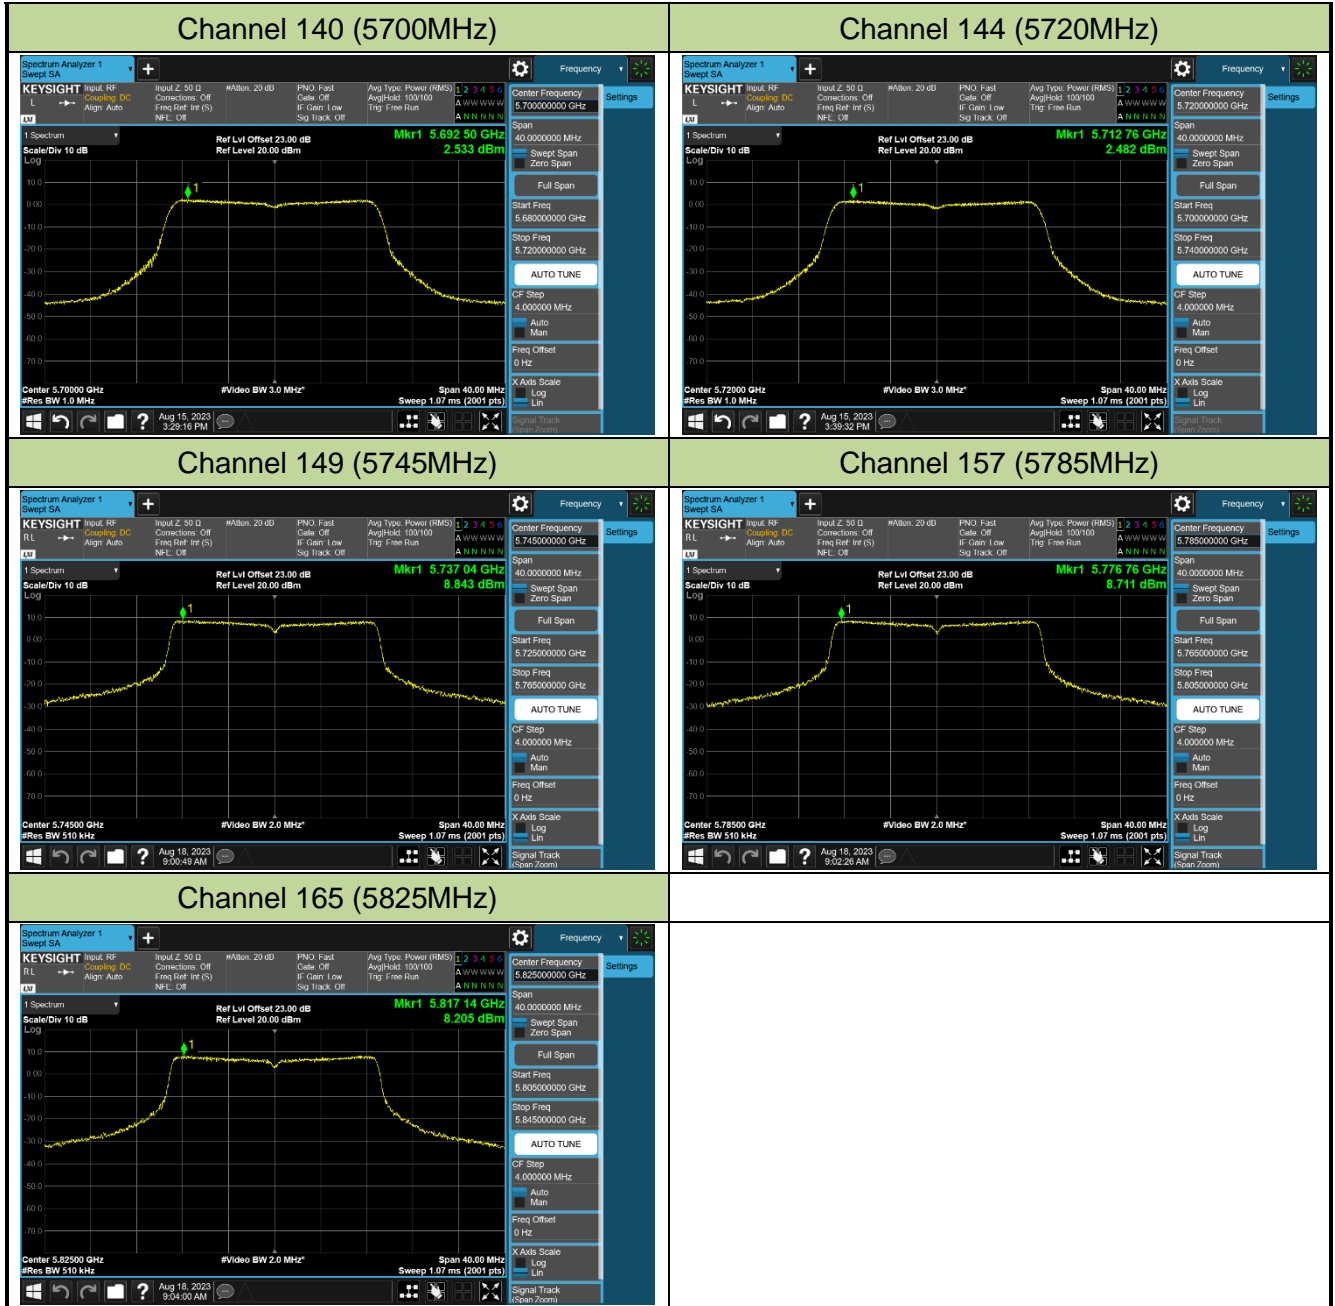

Channel 60 (5300MHz)

Channel 64 (5320MHz)

Channel 100 (5500MHz)

Channel 116 (5580MHz)

802.11ac-VHT20 Power Spectral Density - Ant 1

Channel 36 (5180MHz)

Channel 44 (5220MHz)

Channel 48 (5240MHz)

Channel 52 (5260MHz)

Channel 60 (5300MHz)

Channel 64 (5320MHz)

Channel 100 (5500MHz)

Channel 116 (5580MHz)

802.11ac-VHT40 Power Spectral Density - Ant 1

Channel 38 (5190MHz)

Channel 46 (5230MHz)

Channel 54 (5270MHz)

Channel 62 (5310MHz)

Channel 102 (5510MHz)

Channel 110 (5550MHz)

Channel 134 (5670MHz)

Channel 142 (5710MHz)

802.11ac-VHT80 Power Spectral Density - Ant 1

Channel 42 (5210MHz)

Channel 58 (5290MHz)

Channel 106 (5530MHz)

Channel 122 (5610MHz)

Channel 138 (5690MHz)

Channel 155 (5775MHz)

802.11ac-VHT160 Power Spectral Density - Ant 1

Channel 50 (5250MHz)

Channel 114 (5570MHz)