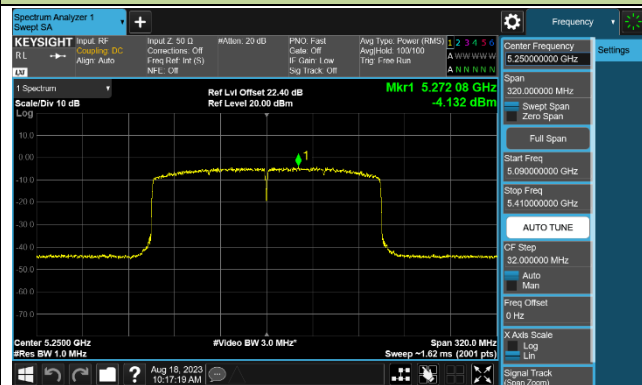

Channel 142 (5710MHz)

802.11ax-HE80 Power Spectral Density - Ant 0

Channel 42 (5210MHz)

Channel 58 (5290MHz)

Channel 106 (5530MHz)

Channel 122 (5610MHz)

Channel 138 (5690MHz)

Channel 155 (5775MHz)

802.11ax-HE160 Power Spectral Density - Ant 0

Channel 50 (5250MHz)

Channel 114 (5570MHz)

802.11a Power Spectral Density - Ant 1

Channel 36 (5180MHz)

Channel 44 (5220MHz)

Channel 48 (5240MHz)

Channel 52 (5260MHz)