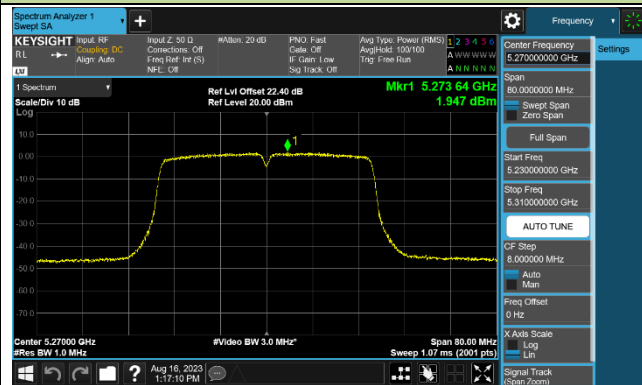

Channel 52 (5260MHz)

Channel 60 (5300MHz)

Channel 64 (5320MHz)

Channel 100 (5500MHz)

Channel 116 (5580MHz)

802.11ac-VHT40 Power Spectral Density - Ant 1

Channel 38 (5190MHz)

Channel 46 (5230MHz)

Channel 54 (5270MHz)

Channel 62 (5310MHz)

Channel 102 (5510MHz)

Channel 110 (5550MHz)

Channel 134 (5670MHz)

Channel 142 (5710MHz)

802.11ac-VHT80 Power Spectral Density - Ant 1

Channel 42 (5210MHz)