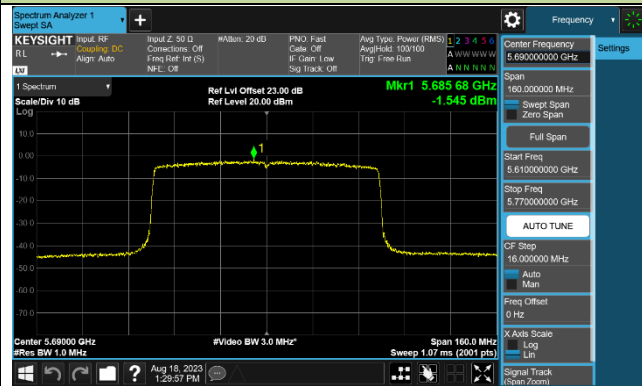

Channel 142 (5710MHz)

802.11ax-HE80 Power Spectral Density - Ant 0

Channel 42 (5210MHz)

Channel 58 (5290MHz)

Channel 106 (5530MHz)

Channel 122 (5610MHz)

Channel 138 (5690MHz)

Channel 155 (5775MHz)

802.11ax-HE160 Power Spectral Density - Ant 0

Channel 50 (5250MHz)

Channel 114 (5570MHz)

802.11a Power Spectral Density - Ant 1

Channel 36 (5180MHz)

Channel 44 (5220MHz)

Channel 48 (5240MHz)

Channel 52 (5260MHz)