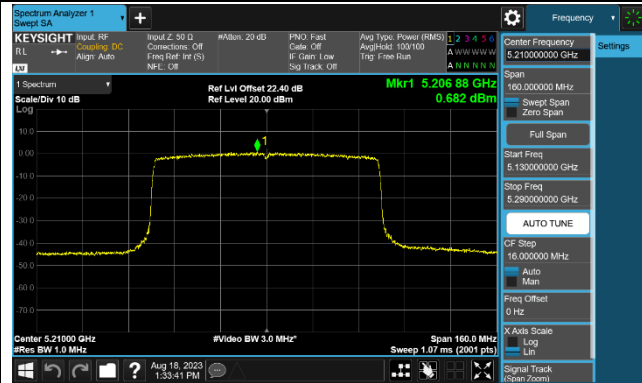

802.11ax-HE40 Power Spectral Density - Ant 0

Channel 38 (5190MHz)

Channel 46 (5230MHz)

Channel 54 (5270MHz)

Channel 62 (5310MHz)

Channel 102 (5510MHz)

Channel 110 (5550MHz)

Channel 134 (5670MHz)

Channel 142 (5710MHz)

802.11ax-HE80 Power Spectral Density - Ant 0

Channel 42 (5210MHz)

Channel 58 (5290MHz)

Channel 106 (5530MHz)

Channel 122 (5610MHz)

Channel 138 (5690MHz)

Channel 155 (5775MHz)