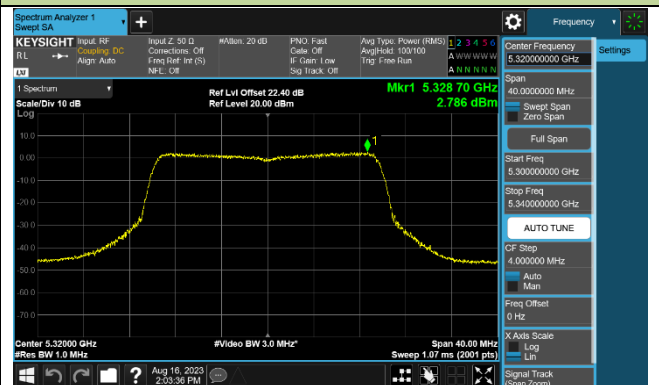

Channel 58 (5290MHz)

Channel 106 (5530MHz)

Channel 122 (5610MHz)

Channel 138 (5690MHz)

Channel 155 (5775MHz)

802.11ac-VHT160 Power Spectral Density - Ant 1

Channel 50 (5250MHz)

Channel 114 (5570MHz)

802.11ax-HE20 Power Spectral Density - Ant 1

Channel 36 (5180MHz)

Channel 44 (5220MHz)

Channel 48 (5240MHz)

Channel 52 (5260MHz)

Channel 60 (5300MHz)

Channel 64 (5320MHz)

Channel 100 (5500MHz)

Channel 116 (5580MHz)