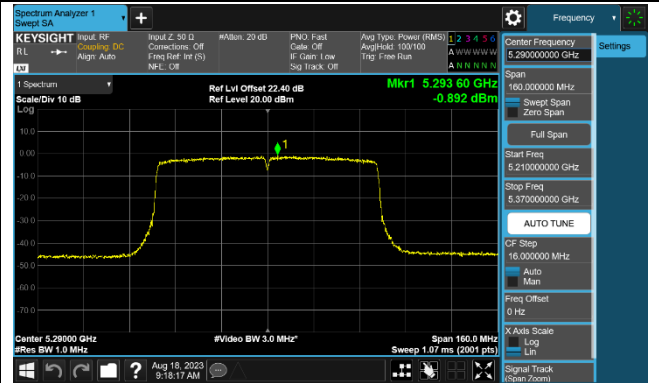

Channel 54 (5270MHz)

Channel 62 (5310MHz)

Channel 102 (5510MHz)

Channel 110 (5550MHz)

Channel 134 (5670MHz)

Channel 142 (5710MHz)

802.11ac-VHT80 Power Spectral Density - Ant 1

Channel 42 (5210MHz)

Channel 58 (5290MHz)

Channel 106 (5530MHz)

Channel 122 (5610MHz)

Channel 138 (5690MHz)

Channel 155 (5775MHz)

802.11ac-VHT160 Power Spectral Density - Ant 1

Channel 50 (5250MHz)

Channel 114 (5570MHz)