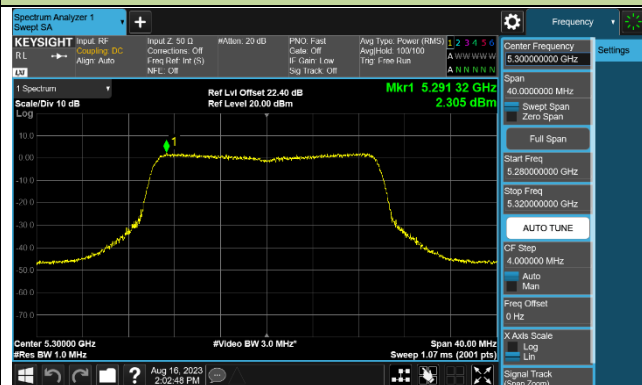

Channel 58 (5290MHz)

Channel 106 (5530MHz)

Channel 122 (5610MHz)

Channel 138 (5690MHz)

Channel 155 (5775MHz)

802.11ac-VHT160 Power Spectral Density - Ant 1

Channel 50 (5250MHz)

Channel 114 (5570MHz)

802.11ax-HE20 Power Spectral Density - Ant 1

Channel 36 (5180MHz)

Channel 44 (5220MHz)

Channel 48 (5240MHz)

Channel 52 (5260MHz)

Channel 60 (5300MHz)

Channel 64 (5320MHz)

Channel 100 (5500MHz)

Channel 116 (5580MHz)