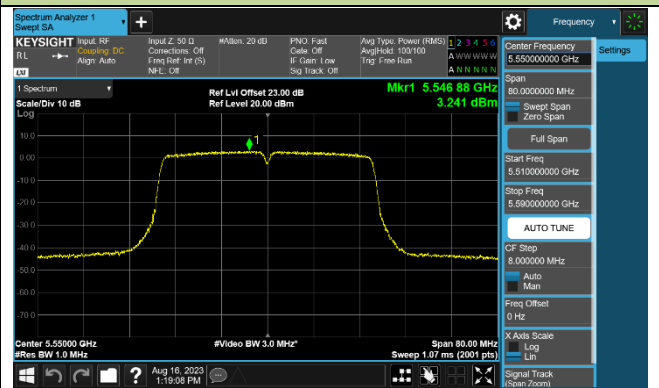

Channel 54 (5270MHz)

Channel 62 (5310MHz)

Channel 102 (5510MHz)

Channel 110 (5550MHz)

Channel 134 (5670MHz)

Channel 142 (5710MHz)

802.11ac-VHT80 Power Spectral Density - Ant 1

Channel 42 (5210MHz)

Channel 58 (5290MHz)

Channel 106 (5530MHz)

Channel 122 (5610MHz)

Channel 138 (5690MHz)

Channel 155 (5775MHz)

802.11ac-VHT160 Power Spectral Density - Ant 1

Channel 50 (5250MHz)

Channel 114 (5570MHz)