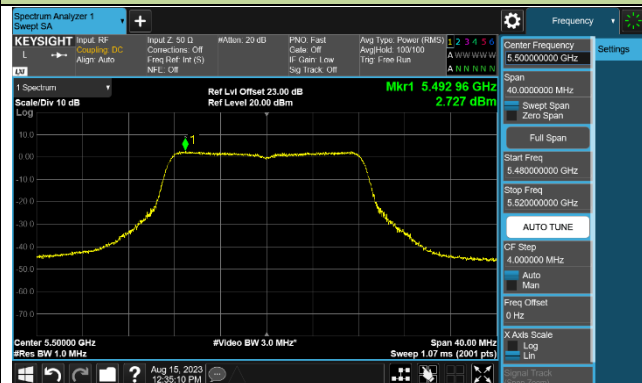

802.11ax-HE160 Power Spectral Density - Ant 0

Channel 50 (5250MHz)

Channel 114 (5570MHz)

802.11a Power Spectral Density - Ant 1

Channel 36 (5180MHz)

Channel 44 (5220MHz)

Channel 48 (5240MHz)

Channel 52 (5260MHz)

Channel 60 (5300MHz)

Channel 64 (5320MHz)

Channel 100 (5500MHz)

Channel 116 (5580MHz)

802.11ac-VHT20 Power Spectral Density - Ant 1

Channel 36 (5180MHz)

Channel 44 (5220MHz)

Channel 48 (5240MHz)