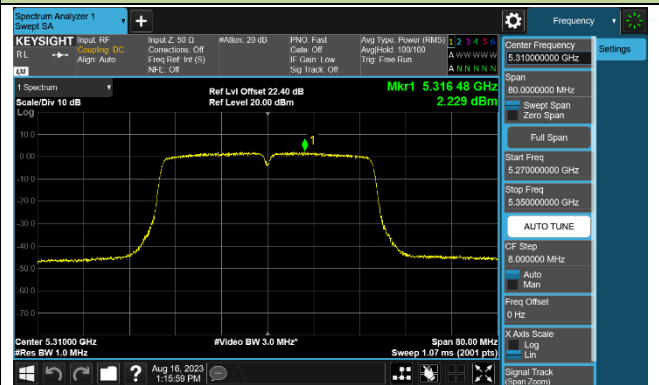

Channel 52 (5260MHz)

Channel 60 (5300MHz)

Channel 64 (5320MHz)

Channel 100 (5500MHz)

Channel 116 (5580MHz)

802.11ac-VHT40 Power Spectral Density - Ant 1

Channel 38 (5190MHz)

Channel 46 (5230MHz)

Channel 54 (5270MHz)

Channel 62 (5310MHz)

Channel 102 (5510MHz)

Channel 110 (5550MHz)

Channel 134 (5670MHz)

Channel 142 (5710MHz)

802.11ac-VHT80 Power Spectral Density - Ant 1

Channel 42 (5210MHz)