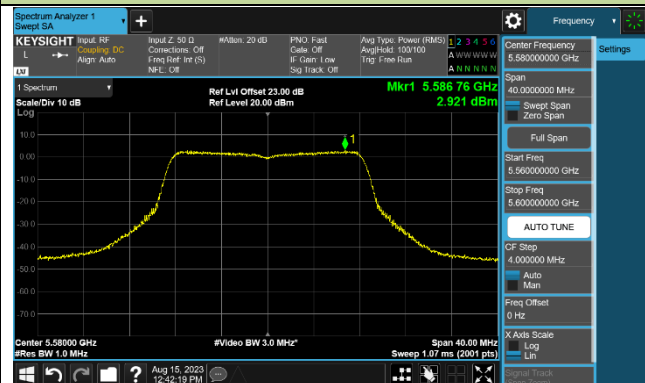

802.11ax-HE160 Power Spectral Density - Ant 0

Channel 50 (5250MHz)

Channel 114 (5570MHz)

802.11a Power Spectral Density - Ant 1

Channel 36 (5180MHz)

Channel 44 (5220MHz)

Channel 48 (5240MHz)

Channel 52 (5260MHz)

Channel 60 (5300MHz)

Channel 64 (5320MHz)

Channel 100 (5500MHz)

Channel 116 (5580MHz)

802.11ac-VHT20 Power Spectral Density - Ant 1

Channel 36 (5180MHz)

Channel 44 (5220MHz)

Channel 48 (5240MHz)