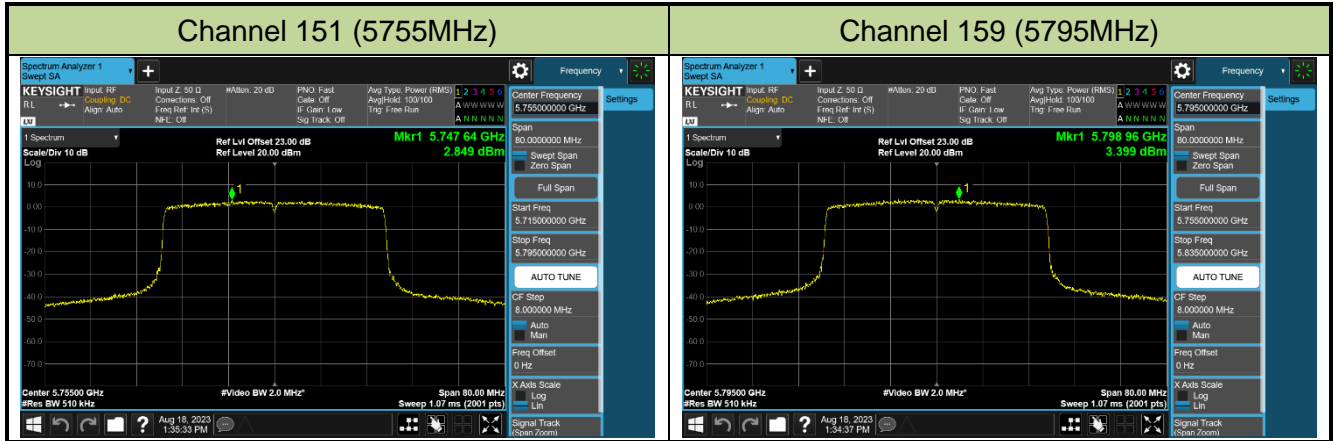

802.11ax-HE40 Power Spectral Density - Ant 0

Channel 38 (5190MHz)

Channel 46 (5230MHz)

Channel 54 (5270MHz)

Channel 62 (5310MHz)

Channel 102 (5510MHz)

Channel 110 (5550MHz)

Channel 134 (5670MHz)

Channel 142 (5710MHz)

802.11ax-HE80 Power Spectral Density - Ant 0

Channel 42 (5210MHz)

Channel 58 (5290MHz)

Channel 106 (5530MHz)

Channel 122 (5610MHz)

Channel 138 (5690MHz)

Channel 155 (5775MHz)