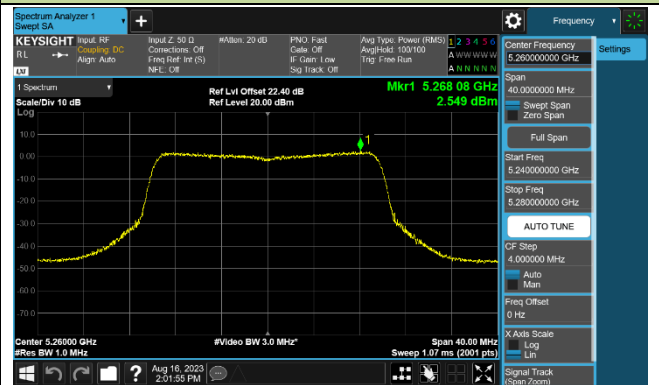

Channel 58 (5290MHz)

Channel 106 (5530MHz)

Channel 122 (5610MHz)

Channel 138 (5690MHz)

Channel 155 (5775MHz)

802.11ac-VHT160 Power Spectral Density - Ant 1

Channel 50 (5250MHz)

Channel 114 (5570MHz)

802.11ax-HE20 Power Spectral Density - Ant 1

Channel 36 (5180MHz)

Channel 44 (5220MHz)

Channel 48 (5240MHz)

Channel 52 (5260MHz)

Channel 60 (5300MHz)

Channel 64 (5320MHz)

Channel 100 (5500MHz)

Channel 116 (5580MHz)