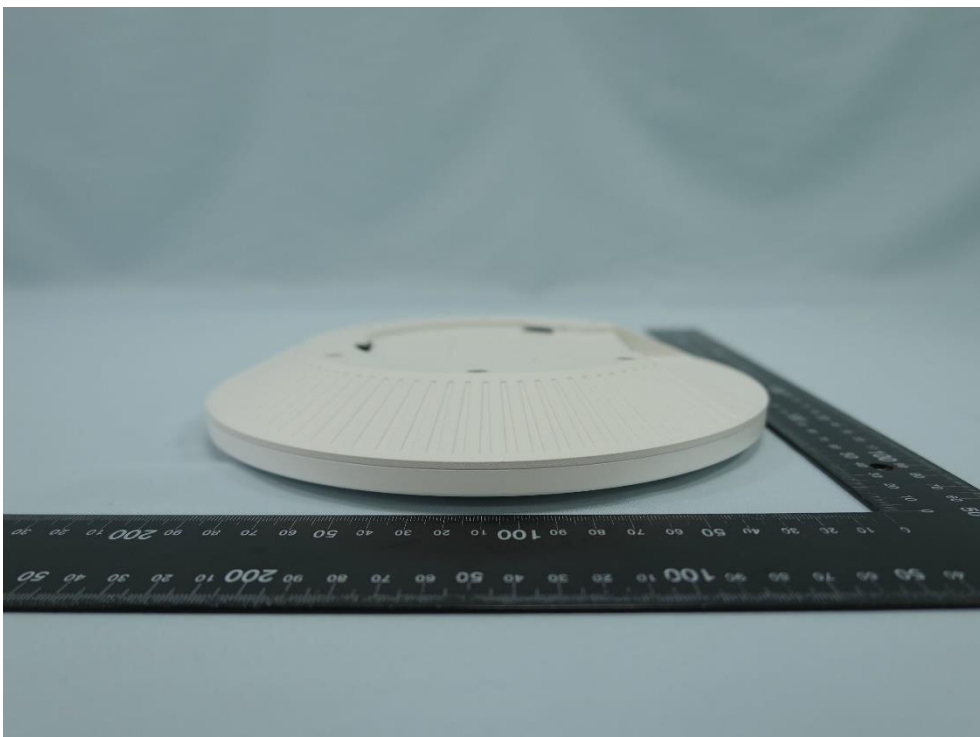

**Product: AX5400 Ceiling Mount  
Wi-Fi 6 Access Point**

**Brand Name: tp-link**

**Model Number: EAP670/  
EAP673**

### External Photograph

(1) EUT Photo

(2) EUT Photo

(3) EUT Photo

(4) EUT Photo

(5) EUT Photo

(6) EUT Photo

(7) EUT Photo (Brand:tp-link, M/N: T120200-2B4)