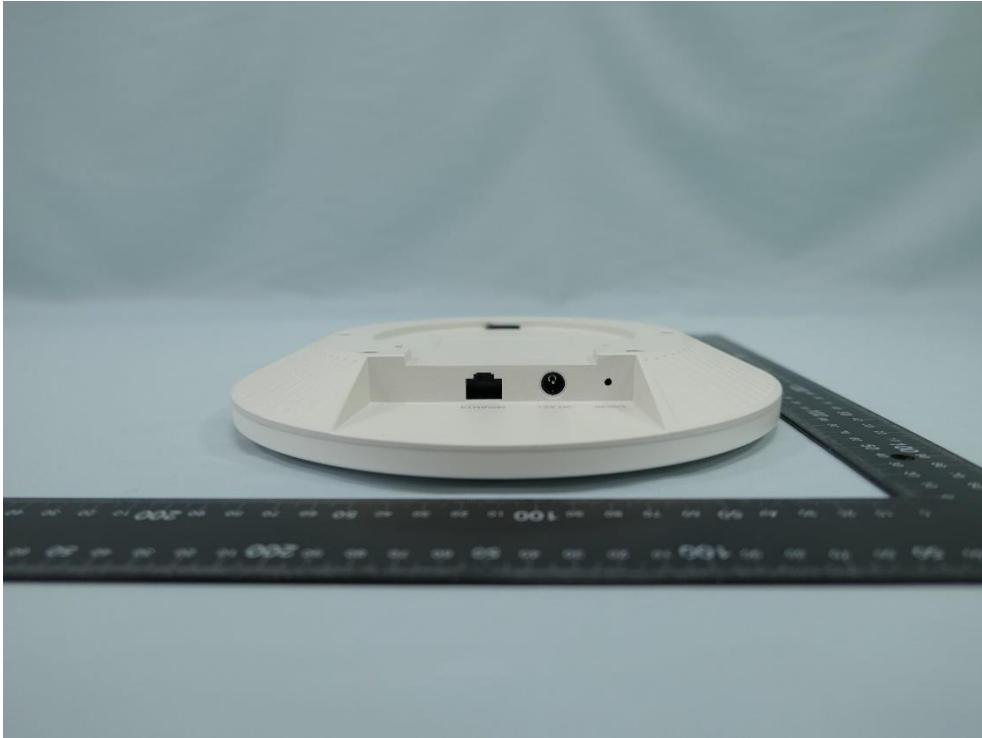

**Product: AX5400 Ceiling Mount  
Wi-Fi 6 Access Point**

**Brand Name: tp-link**

**Model Number: EAP670/  
EAP673**

### External Photograph

(1) EUT Photo

(2) EUT Photo

(3) EUT Photo

(4) EUT Photo

(5) EUT Photo

(6) EUT Photo

(7) EUT Photo (Brand:tp-link, M/N: T120200-2B4)