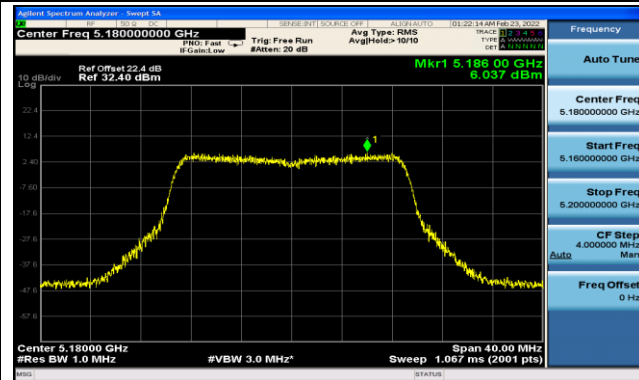

802.11ac-VHT20 Power Spectral Density - Ant 1

Channel 36 (5180MHz)