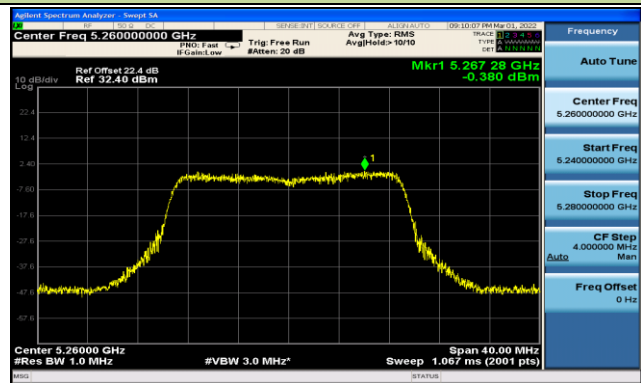

Channel 36 (5180MHz)

Channel 44 (5220MHz)

Channel 48 (5240MHz)

Channel 52 (5260MHz)

Channel 60 (5300MHz)

Channel 64 (5320MHz)

802.11ac-VHT40 Power Spectral Density - Ant 1

Channel 38 (5190MHz)