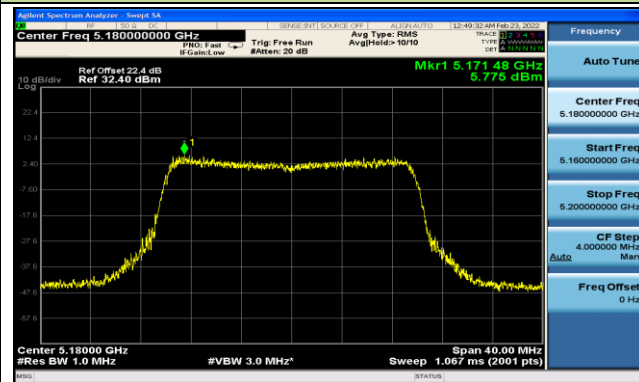

802.11a Power Spectral Density - Ant 1

Channel 36 (5180MHz)