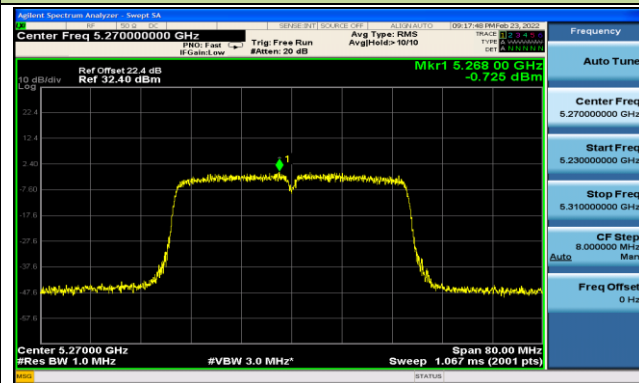

Channel 54 (5270MHz)