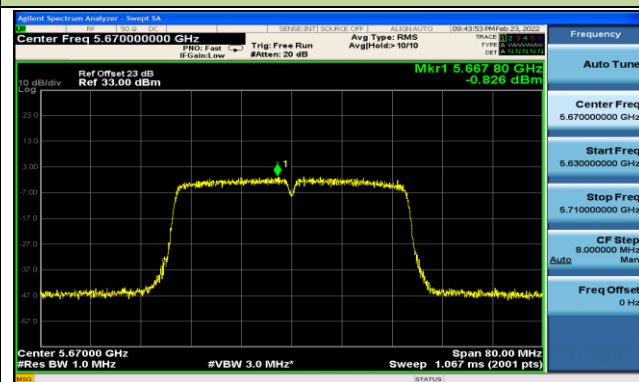

Channel 46 (5230MHz)

Channel 54 (5270MHz)

Channel 62 (5310MHz)

Channel 102 (5510MHz)

Channel 110 (5550MHz)

Channel 134 (5670MHz)

Channel 142 (5710MHz)

802.11ac-VHT80 Power Spectral Density - Ant 1