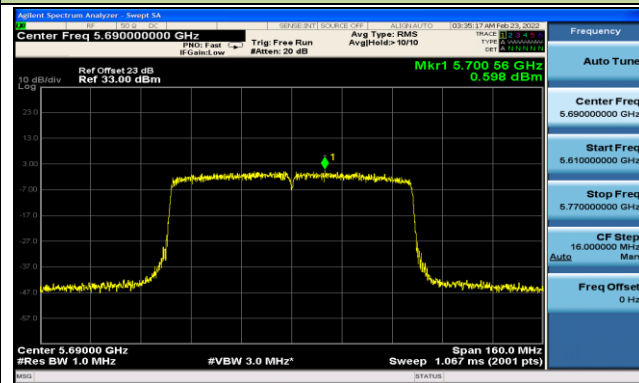

Channel 42 (5210MHz)

Channel 58 (5290MHz)

Channel 106 (5530MHz)

Channel 122 (5610MHz)

Channel 138 (5690MHz)

Channel 155 (5775MHz)

802.11ac-VHT160 Power Spectral Density - Ant 1

Channel 50 (5250MHz)

Channel 114 (5570MHz)