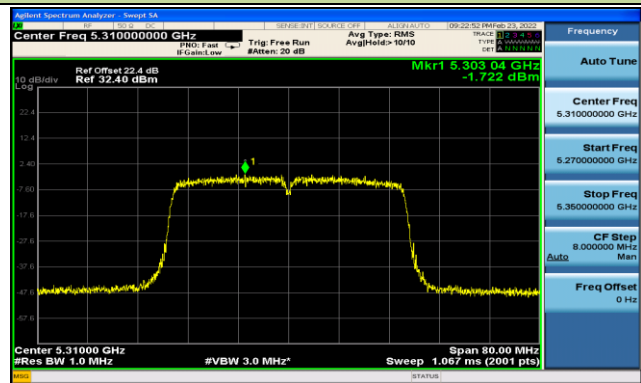

Channel 62 (5310MHz)