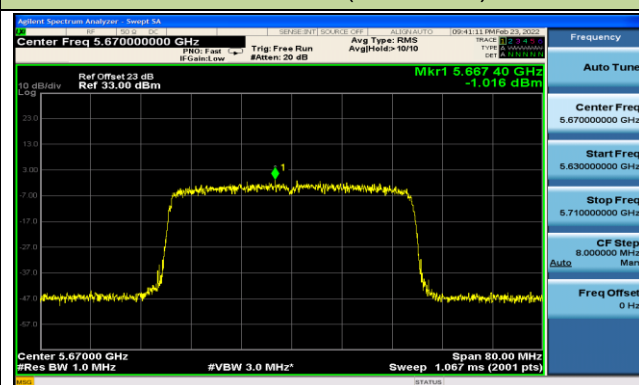

802.11ax-HE40 Power Spectral Density - Ant 0

Channel 38 (5190MHz)

Channel 46 (5230MHz)

Channel 54 (5270MHz)

Channel 62 (5310MHz)

Channel 102 (5510MHz)

Channel 110 (5550MHz)

Channel 134 (5670MHz)

Channel 142 (5710MHz)

802.11ax-HE80 Power Spectral Density - Ant 0

Channel 42 (5210MHz)

Channel 58 (5290MHz)

Channel 106 (5530MHz)

Channel 122 (5610MHz)

Channel 138 (5690MHz)

Channel 155 (5775MHz)