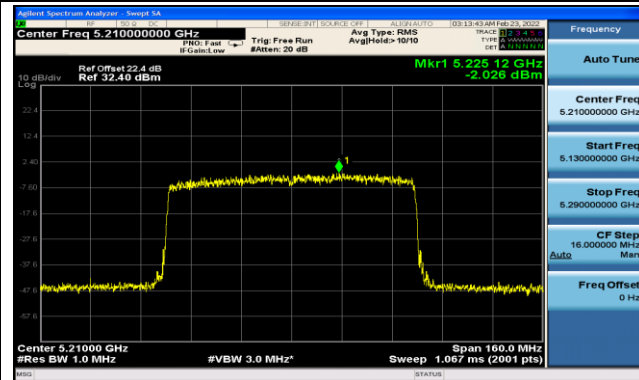

Channel 142 (5710MHz)

802.11ax-HE80 Power Spectral Density - Ant 0

Channel 42 (5210MHz)

Channel 58 (5290MHz)

Channel 106 (5530MHz)

Channel 122 (5610MHz)

Channel 138 (5690MHz)

Channel 155 (5775MHz)