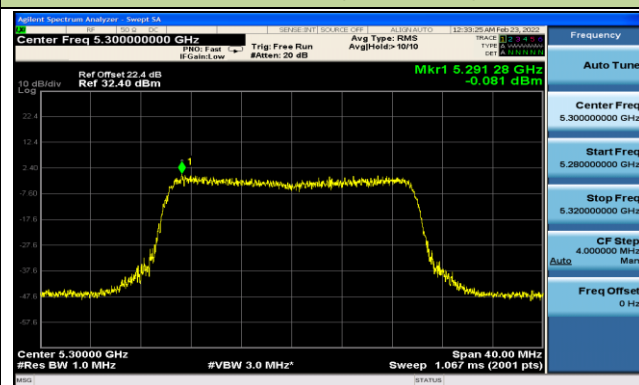

## 802.11a Power Spectral Density - Ant 1

Channel 36 (5180MHz)

Channel 44 (5220MHz)

Channel 48 (5240MHz)

Channel 52 (5260MHz)

Channel 60 (5300MHz)

Channel 64 (5320MHz)

802.11ac-VHT20 Power Spectral Density - Ant 1