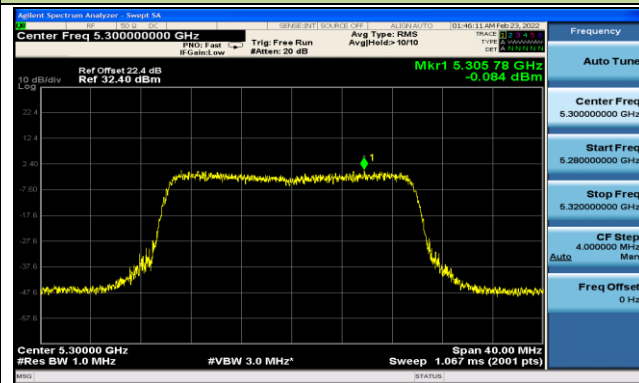

Channel 114 (5570MHz)

## 802.11ax-HE20 Power Spectral Density - Ant 1

Channel 36 (5180MHz)

Channel 44 (5220MHz)

Channel 48 (5240MHz)

Channel 52 (5260MHz)

Channel 60 (5300MHz)

Channel 64 (5320MHz)

Channel 100 (5500MHz)

Channel 116 (5580MHz)