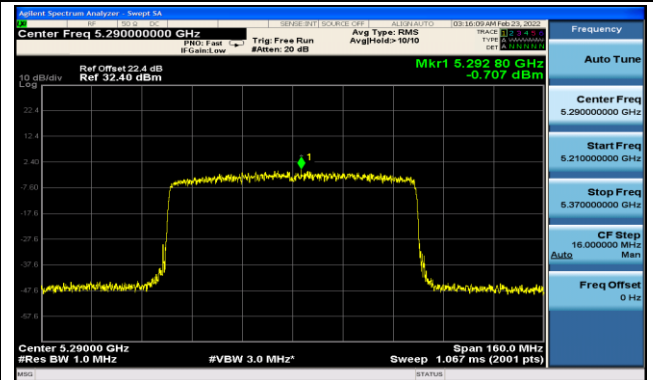

Channel 142 (5710MHz)

802.11ax-HE80 Power Spectral Density - Ant 0

Channel 42 (5210MHz)

Channel 58 (5290MHz)

Channel 106 (5530MHz)

Channel 122 (5610MHz)

Channel 138 (5690MHz)

Channel 155 (5775MHz)

802.11ax-HE160 Power Spectral Density - Ant 0

Channel 50 (5250MHz)

Channel 114 (5570MHz)