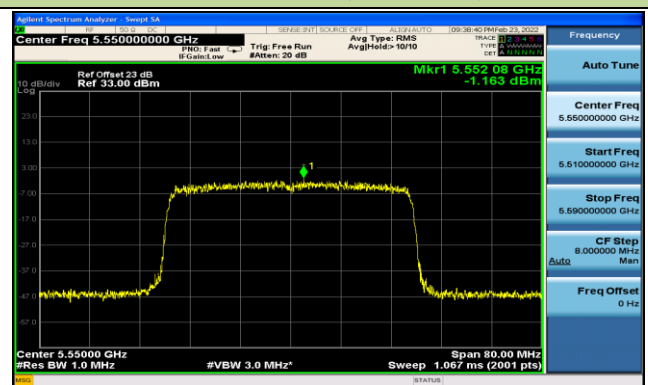

802.11ax-HE40 Power Spectral Density - Ant 0

Channel 38 (5190MHz)

Channel 46 (5230MHz)

Channel 54 (5270MHz)

Channel 62 (5310MHz)

Channel 102 (5510MHz)

Channel 110 (5550MHz)

Channel 134 (5670MHz)

Channel 142 (5710MHz)

802.11ax-HE80 Power Spectral Density - Ant 0

Channel 42 (5210MHz)

Channel 58 (5290MHz)

Channel 106 (5530MHz)

Channel 122 (5610MHz)

Channel 138 (5690MHz)

Channel 155 (5775MHz)