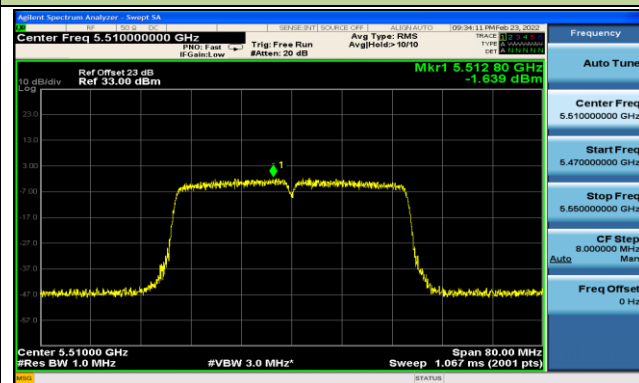

Channel 46 (5230MHz)

Channel 54 (5270MHz)

Channel 62 (5310MHz)

Channel 102 (5510MHz)

Channel 110 (5550MHz)

Channel 134 (5670MHz)

Channel 142 (5710MHz)

802.11ac-VHT80 Power Spectral Density - Ant 1