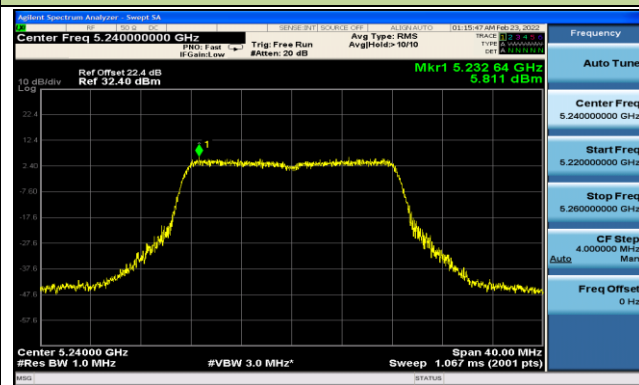

## 802.11a Power Spectral Density - Ant 1

Channel 36 (5180MHz)

Channel 44 (5220MHz)

Channel 48 (5240MHz)

Channel 52 (5260MHz)

Channel 60 (5300MHz)

Channel 64 (5320MHz)

802.11ac-VHT20 Power Spectral Density - Ant 1