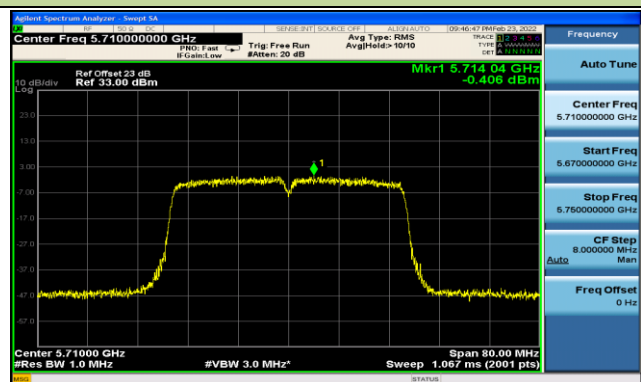

Channel 46 (5230MHz)

Channel 54 (5270MHz)

Channel 62 (5310MHz)

Channel 102 (5510MHz)

Channel 110 (5550MHz)

Channel 134 (5670MHz)

Channel 142 (5710MHz)

802.11ac-VHT80 Power Spectral Density - Ant 1