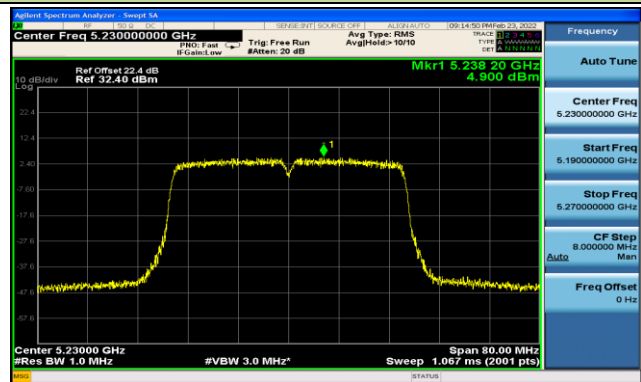

Channel 46 (5230MHz)