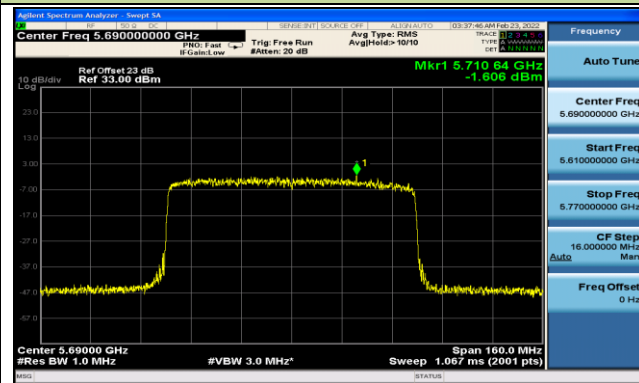

Channel 142 (5710MHz)

802.11ax-HE80 Power Spectral Density - Ant 0

Channel 42 (5210MHz)

Channel 58 (5290MHz)

Channel 106 (5530MHz)

Channel 122 (5610MHz)

Channel 138 (5690MHz)

Channel 155 (5775MHz)

802.11ax-HE160 Power Spectral Density - Ant 0

Channel 50 (5250MHz)

Channel 114 (5570MHz)