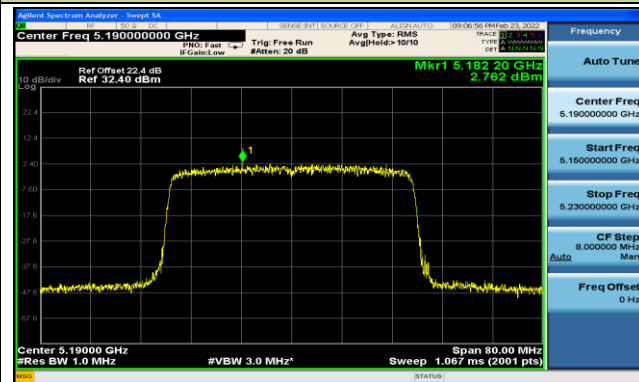

802.11ax-HE40 Power Spectral Density - Ant 0

Channel 38 (5190MHz)

Channel 46 (5230MHz)

Channel 54 (5270MHz)

Channel 62 (5310MHz)

Channel 102 (5510MHz)

Channel 110 (5550MHz)

Channel 134 (5670MHz)

Channel 142 (5710MHz)

802.11ax-HE80 Power Spectral Density - Ant 0

Channel 42 (5210MHz)

Channel 58 (5290MHz)

Channel 106 (5530MHz)

Channel 122 (5610MHz)

Channel 138 (5690MHz)

Channel 155 (5775MHz)