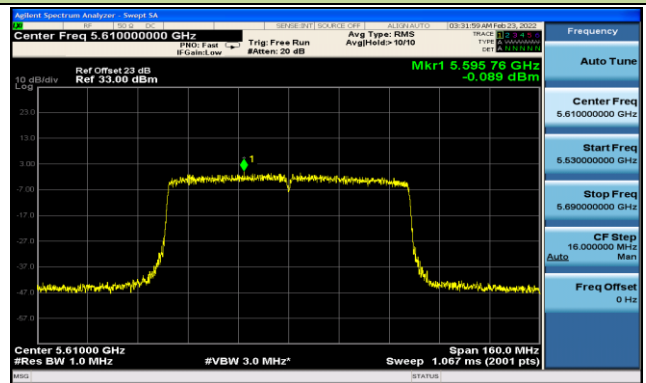

Channel 42 (5210MHz)

Channel 58 (5290MHz)

Channel 106 (5530MHz)

Channel 122 (5610MHz)

Channel 138 (5690MHz)

Channel 155 (5775MHz)

802.11ac-VHT160 Power Spectral Density - Ant 1

Channel 50 (5250MHz)

Channel 114 (5570MHz)