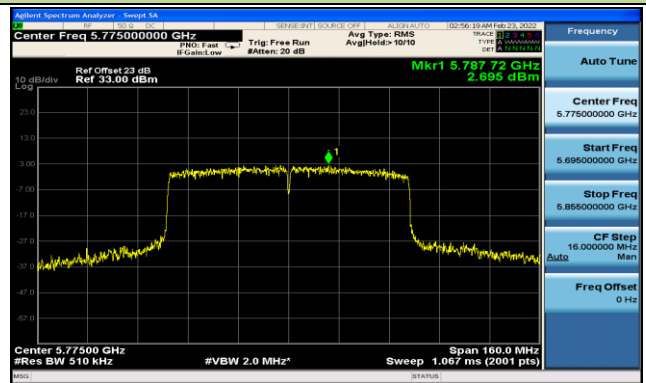

Channel 42 (5210MHz)

Channel 58 (5290MHz)

Channel 106 (5530MHz)

Channel 122 (5610MHz)

Channel 138 (5690MHz)

Channel 155 (5775MHz)

802.11ac-VHT160 Power Spectral Density - Ant 1

Channel 50 (5250MHz)

Channel 114 (5570MHz)