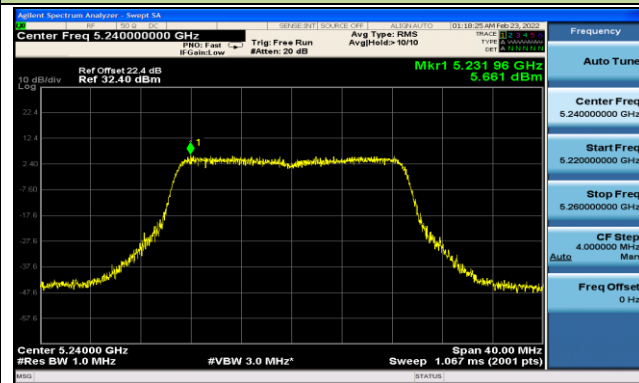

Channel 48 (5240MHz)