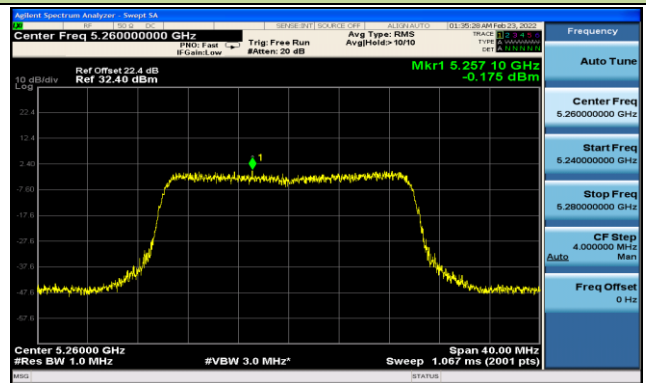

Channel 114 (5570MHz)

## 802.11ax-HE20 Power Spectral Density - Ant 1

Channel 36 (5180MHz)

Channel 44 (5220MHz)

Channel 48 (5240MHz)

Channel 52 (5260MHz)

Channel 60 (5300MHz)

Channel 64 (5320MHz)

Channel 100 (5500MHz)

Channel 116 (5580MHz)