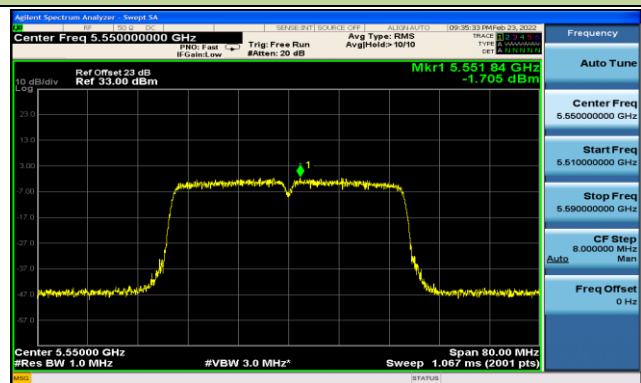

Channel 46 (5230MHz)

Channel 54 (5270MHz)

Channel 62 (5310MHz)

Channel 102 (5510MHz)

Channel 110 (5550MHz)

Channel 134 (5670MHz)

Channel 142 (5710MHz)

802.11ac-VHT80 Power Spectral Density - Ant 1