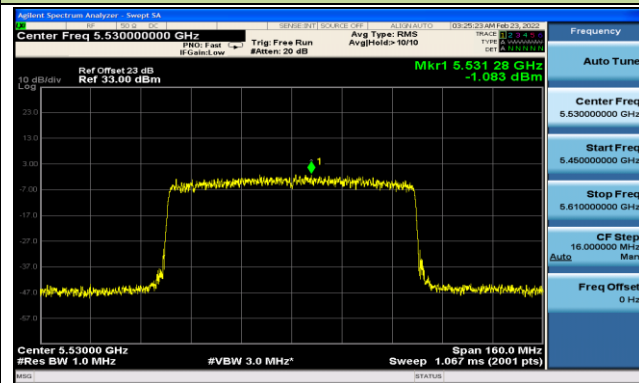

Channel 142 (5710MHz)

802.11ax-HE80 Power Spectral Density - Ant 0

Channel 42 (5210MHz)

Channel 58 (5290MHz)

Channel 106 (5530MHz)

Channel 122 (5610MHz)

Channel 138 (5690MHz)

Channel 155 (5775MHz)

802.11ax-HE160 Power Spectral Density - Ant 0

Channel 50 (5250MHz)

Channel 114 (5570MHz)