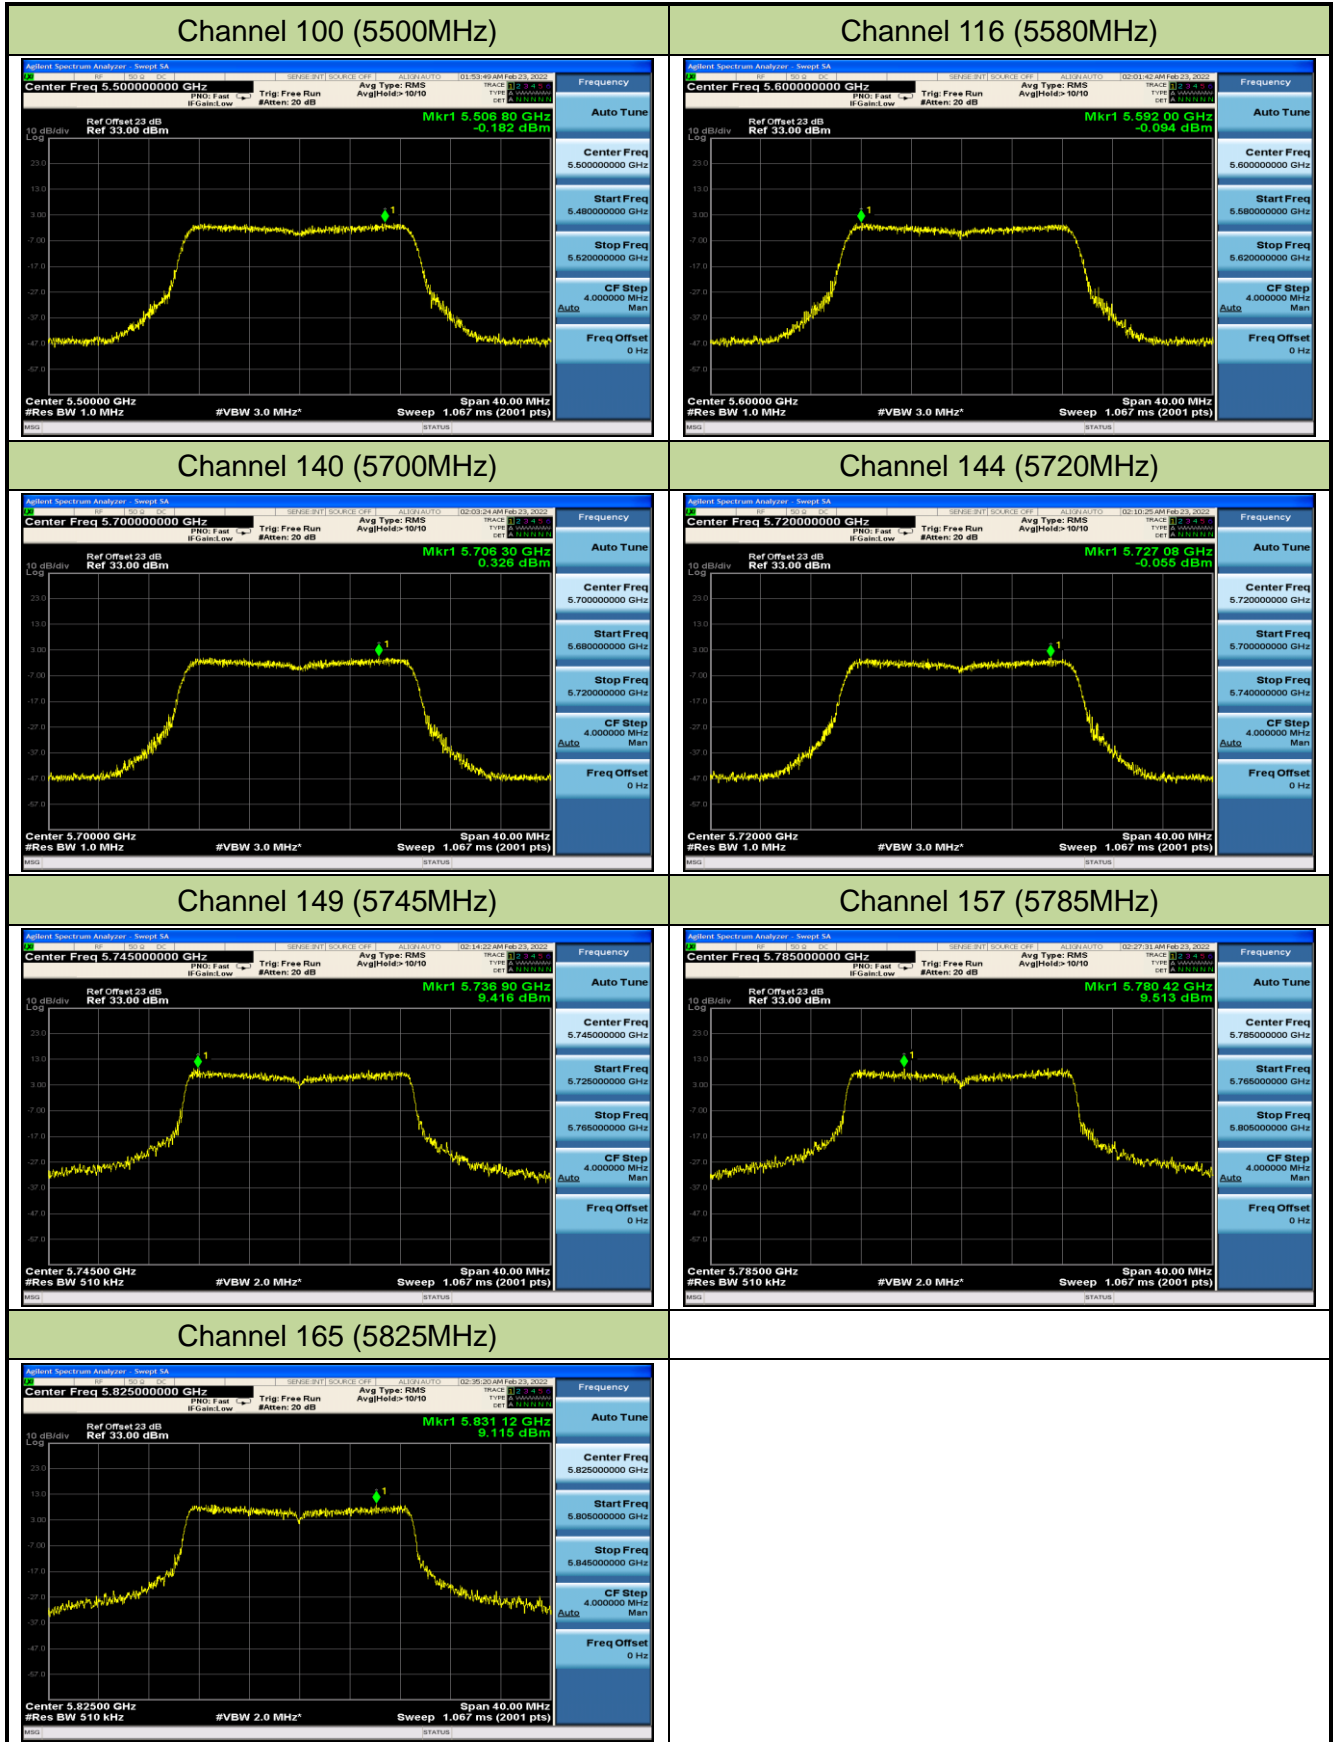

## 802.11a Power Spectral Density - Ant 1

Channel 36 (5180MHz)

Channel 44 (5220MHz)

Channel 48 (5240MHz)

Channel 52 (5260MHz)

Channel 60 (5300MHz)

Channel 64 (5320MHz)

802.11ac-VHT20 Power Spectral Density - Ant 1

Channel 36 (5180MHz)

Channel 44 (5220MHz)

Channel 48 (5240MHz)

Channel 52 (5260MHz)

Channel 60 (5300MHz)

Channel 64 (5320MHz)

802.11ac-VHT40 Power Spectral Density - Ant 1

Channel 38 (5190MHz)

Channel 46 (5230MHz)

Channel 54 (5270MHz)

Channel 62 (5310MHz)

Channel 102 (5510MHz)

Channel 110 (5550MHz)

Channel 134 (5670MHz)

Channel 142 (5710MHz)

802.11ac-VHT80 Power Spectral Density - Ant 1

Channel 42 (5210MHz)

Channel 58 (5290MHz)

Channel 106 (5530MHz)

Channel 122 (5610MHz)

Channel 138 (5690MHz)

Channel 155 (5775MHz)

802.11ac-VHT160 Power Spectral Density - Ant 1

Channel 50 (5250MHz)