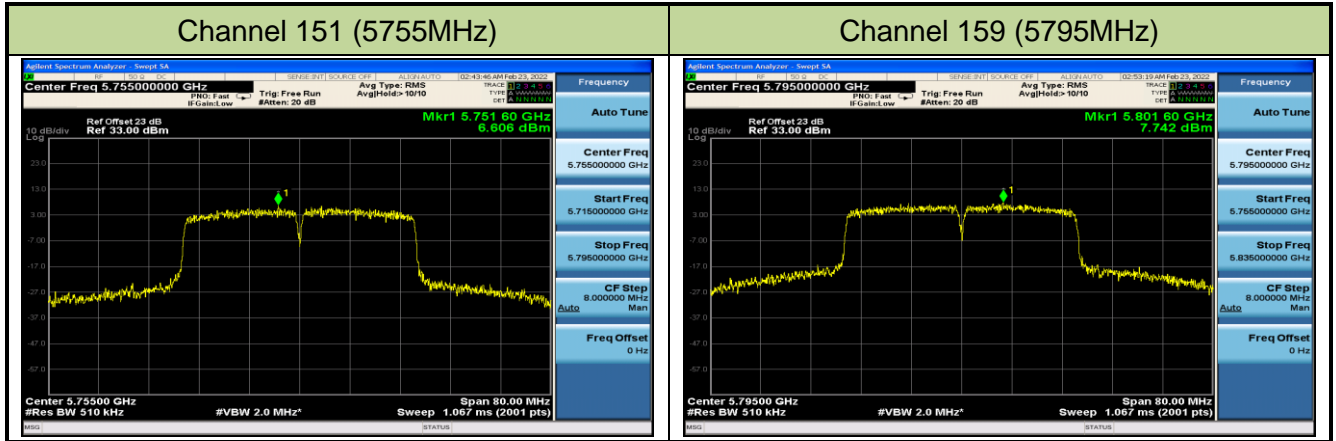

Channel 46 (5230MHz)

Channel 54 (5270MHz)

Channel 62 (5310MHz)

Channel 102 (5510MHz)

Channel 110 (5550MHz)

Channel 134 (5670MHz)

Channel 142 (5710MHz)

802.11ac-VHT80 Power Spectral Density - Ant 1

Channel 42 (5210MHz)

Channel 58 (5290MHz)

Channel 106 (5530MHz)

Channel 122 (5610MHz)

Channel 138 (5690MHz)

Channel 155 (5775MHz)

802.11ac-VHT160 Power Spectral Density - Ant 1

Channel 50 (5250MHz)

Channel 114 (5570MHz)