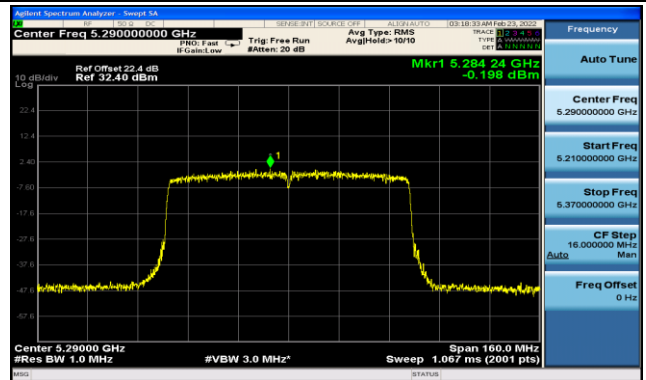

Channel 58 (5290MHz)