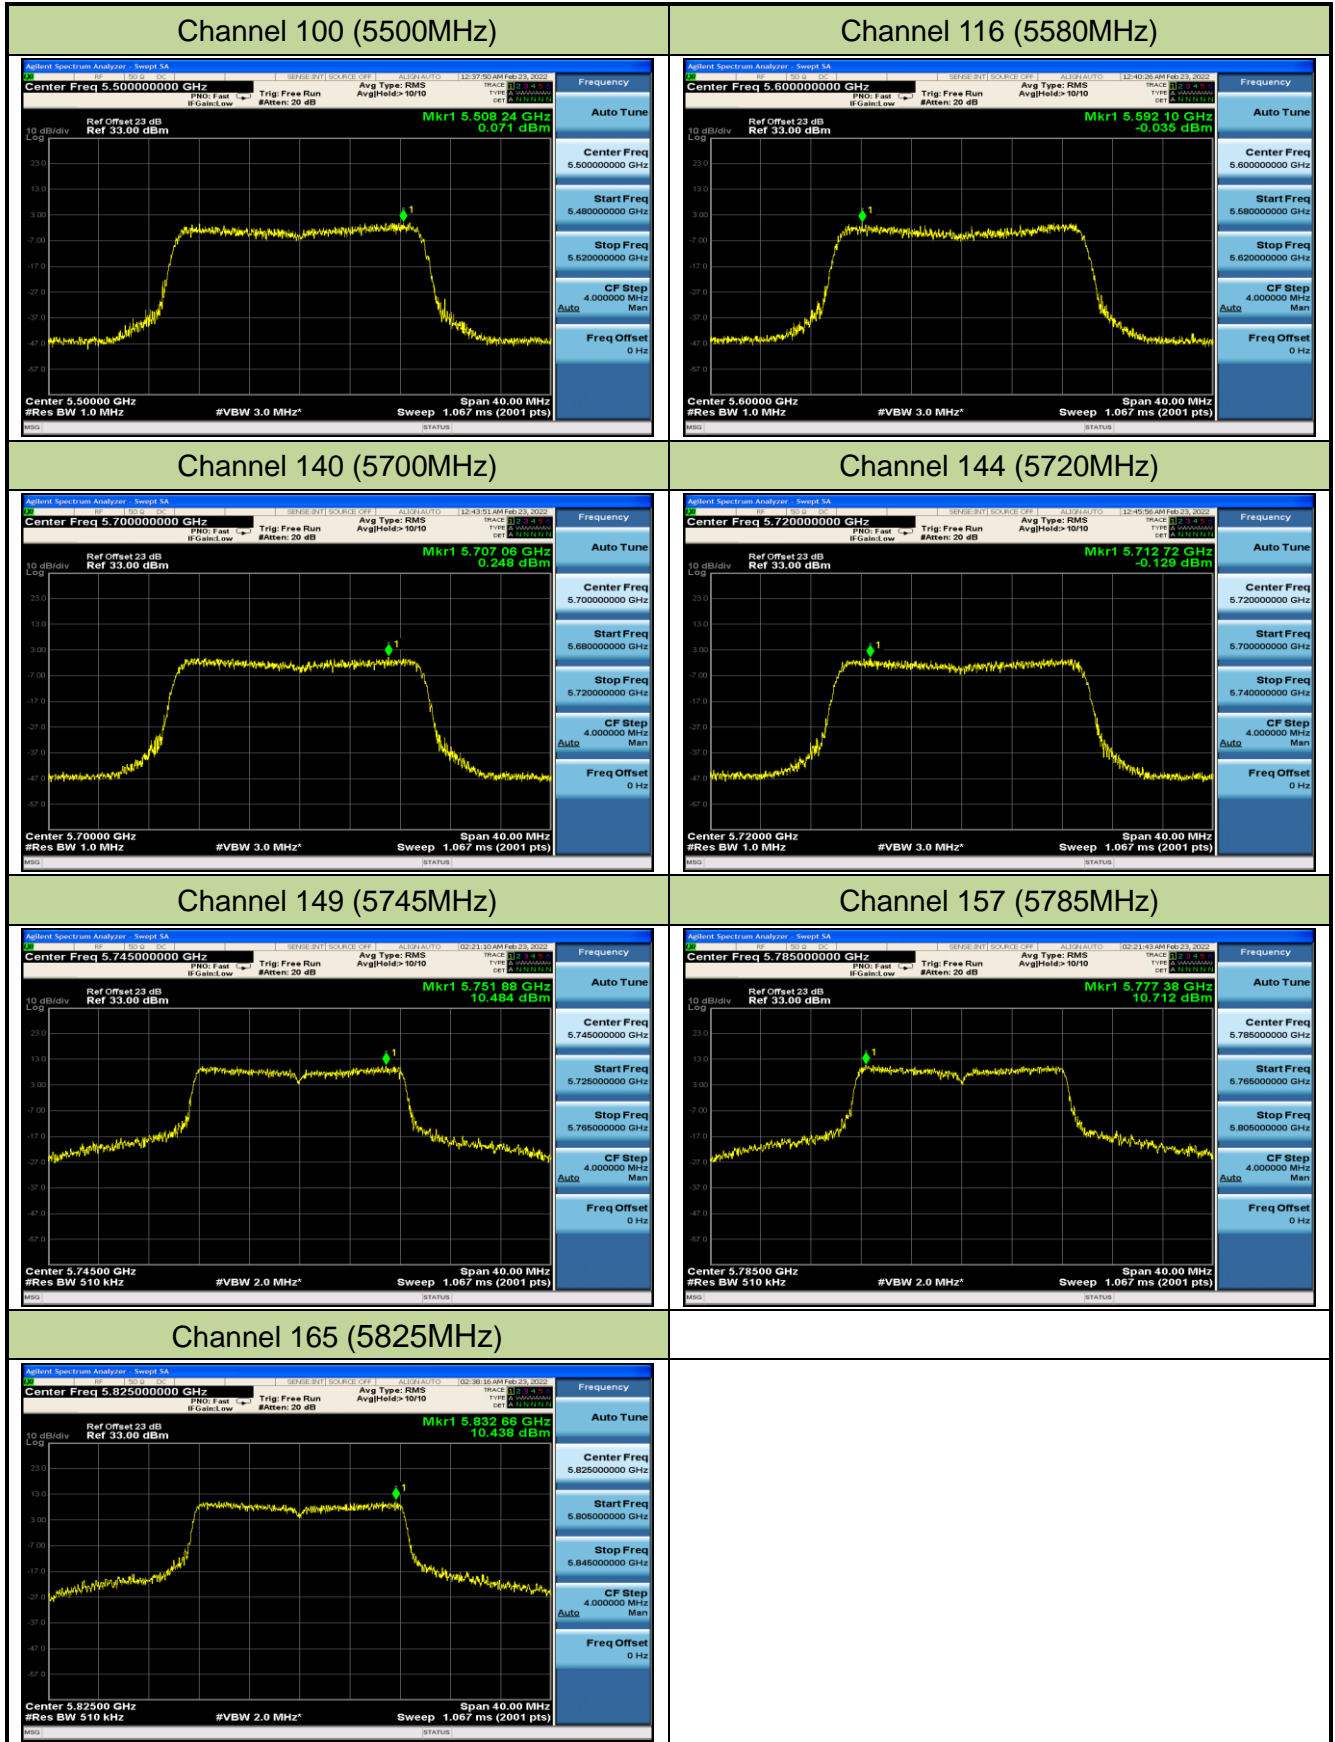

802.11ax-HE160 Power Spectral Density - Ant 0

Channel 50 (5250MHz)

Channel 114 (5570MHz)

## 802.11a Power Spectral Density - Ant 1

Channel 36 (5180MHz)

Channel 44 (5220MHz)

Channel 48 (5240MHz)

Channel 52 (5260MHz)

Channel 60 (5300MHz)

Channel 64 (5320MHz)

802.11ac-VHT20 Power Spectral Density - Ant 1

Channel 36 (5180MHz)

Channel 44 (5220MHz)

Channel 48 (5240MHz)

Channel 52 (5260MHz)

Channel 60 (5300MHz)

Channel 64 (5320MHz)

802.11ac-VHT40 Power Spectral Density - Ant 1

Channel 38 (5190MHz)