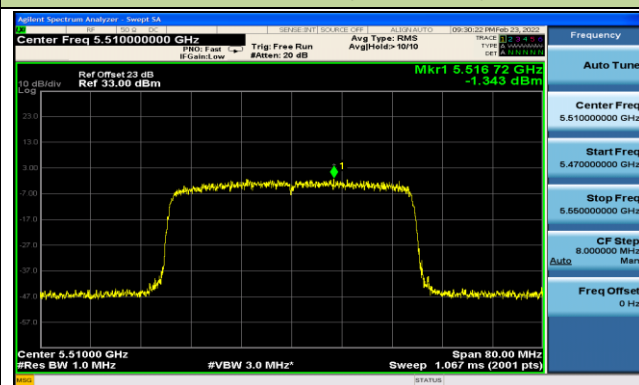

802.11ax-HE40 Power Spectral Density - Ant 0

Channel 38 (5190MHz)

Channel 46 (5230MHz)

Channel 54 (5270MHz)

Channel 62 (5310MHz)

Channel 102 (5510MHz)

Channel 110 (5550MHz)

Channel 134 (5670MHz)

Channel 142 (5710MHz)

802.11ax-HE80 Power Spectral Density - Ant 0

Channel 42 (5210MHz)

Channel 58 (5290MHz)

Channel 106 (5530MHz)

Channel 122 (5610MHz)

Channel 138 (5690MHz)

Channel 155 (5775MHz)