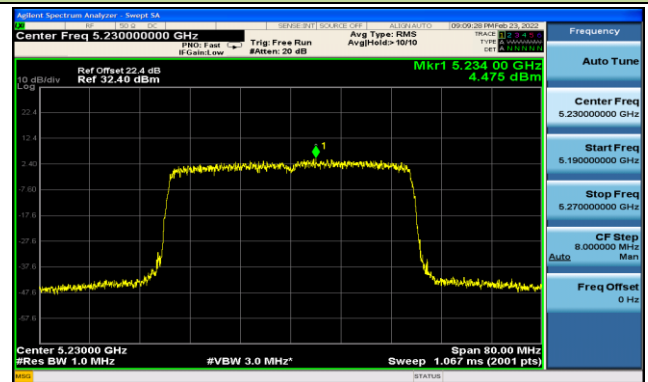

802.11ax-HE40 Power Spectral Density - Ant 0

Channel 38 (5190MHz)

Channel 46 (5230MHz)

Channel 54 (5270MHz)

Channel 62 (5310MHz)

Channel 102 (5510MHz)

Channel 110 (5550MHz)

Channel 134 (5670MHz)

Channel 142 (5710MHz)

802.11ax-HE80 Power Spectral Density - Ant 0

Channel 42 (5210MHz)

Channel 58 (5290MHz)

Channel 106 (5530MHz)

Channel 122 (5610MHz)

Channel 138 (5690MHz)

Channel 155 (5775MHz)