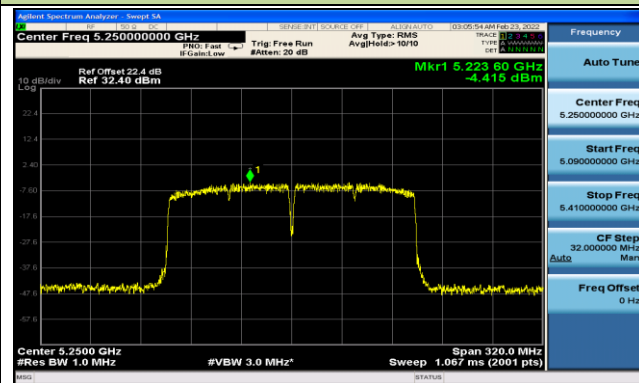

Channel 42 (5210MHz)

Channel 58 (5290MHz)

Channel 106 (5530MHz)

Channel 122 (5610MHz)

Channel 138 (5690MHz)

Channel 155 (5775MHz)

802.11ac-VHT160 Power Spectral Density - Ant 1

Channel 50 (5250MHz)

Channel 114 (5570MHz)