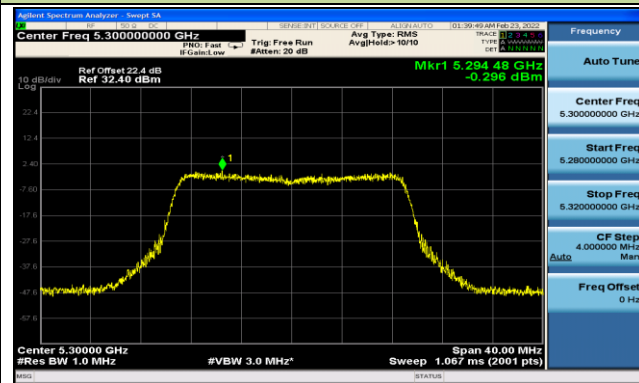

Channel 36 (5180MHz)

Channel 44 (5220MHz)

Channel 48 (5240MHz)

Channel 52 (5260MHz)

Channel 60 (5300MHz)

Channel 64 (5320MHz)

802.11ac-VHT40 Power Spectral Density - Ant 1

Channel 38 (5190MHz)

Channel 46 (5230MHz)

Channel 54 (5270MHz)

Channel 62 (5310MHz)

Channel 102 (5510MHz)

Channel 110 (5550MHz)

Channel 134 (5670MHz)

Channel 142 (5710MHz)

802.11ac-VHT80 Power Spectral Density - Ant 1