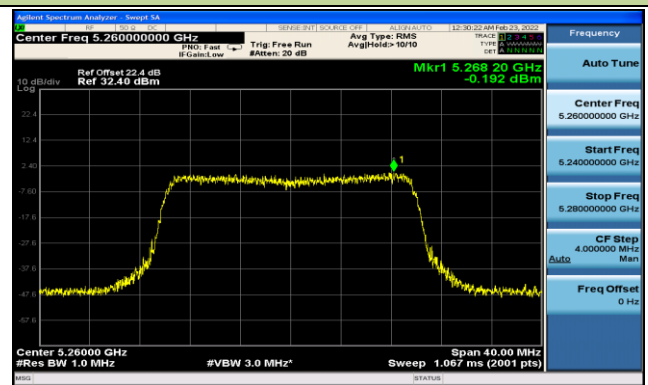

## 802.11a Power Spectral Density - Ant 1

Channel 36 (5180MHz)

Channel 44 (5220MHz)

Channel 48 (5240MHz)

Channel 52 (5260MHz)

Channel 60 (5300MHz)

Channel 64 (5320MHz)

802.11ac-VHT20 Power Spectral Density - Ant 1