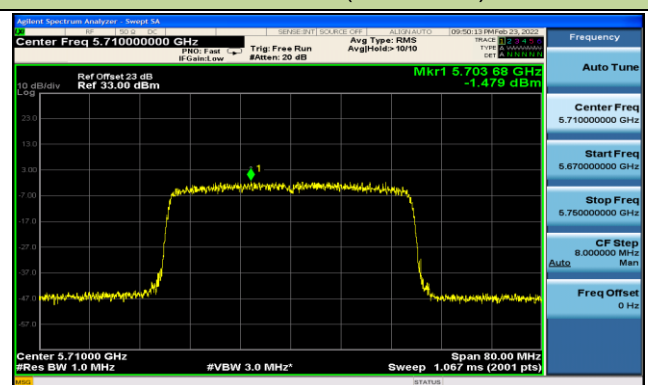

802.11ax-HE40 Power Spectral Density - Ant 0

Channel 38 (5190MHz)

Channel 46 (5230MHz)

Channel 54 (5270MHz)

Channel 62 (5310MHz)

Channel 102 (5510MHz)

Channel 110 (5550MHz)

Channel 134 (5670MHz)

Channel 142 (5710MHz)

802.11ax-HE80 Power Spectral Density - Ant 0

Channel 42 (5210MHz)

Channel 58 (5290MHz)

Channel 106 (5530MHz)

Channel 122 (5610MHz)

Channel 138 (5690MHz)

Channel 155 (5775MHz)