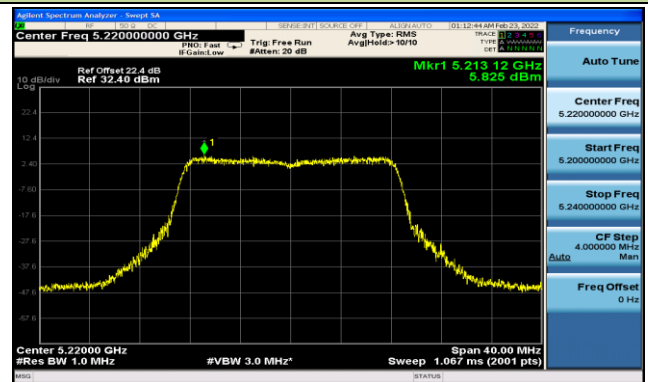

802.11ax-HE160 Power Spectral Density - Ant 0

Channel 50 (5250MHz)

Channel 114 (5570MHz)

## 802.11a Power Spectral Density - Ant 1

Channel 36 (5180MHz)

Channel 44 (5220MHz)

Channel 48 (5240MHz)

Channel 52 (5260MHz)

Channel 60 (5300MHz)

Channel 64 (5320MHz)

802.11ac-VHT20 Power Spectral Density - Ant 1