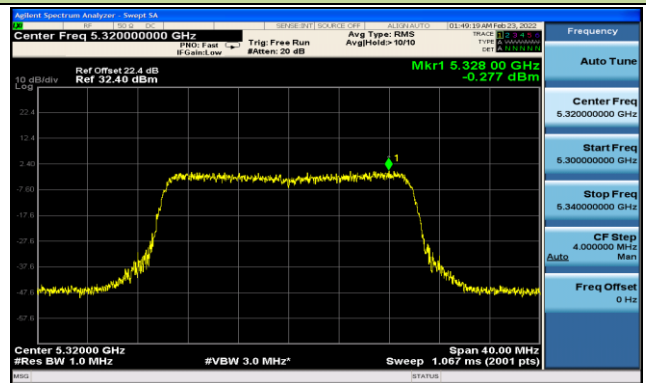

Channel 114 (5570MHz)

## 802.11ax-HE20 Power Spectral Density - Ant 1

Channel 36 (5180MHz)

Channel 44 (5220MHz)

Channel 48 (5240MHz)

Channel 52 (5260MHz)

Channel 60 (5300MHz)

Channel 64 (5320MHz)

Channel 100 (5500MHz)

Channel 116 (5580MHz)