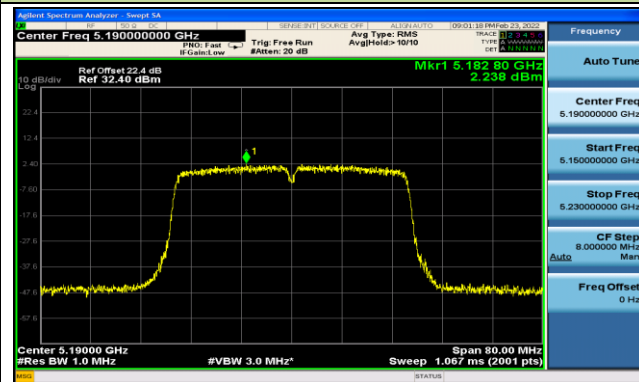

Channel 36 (5180MHz)

Channel 44 (5220MHz)

Channel 48 (5240MHz)

Channel 52 (5260MHz)

Channel 60 (5300MHz)

Channel 64 (5320MHz)

802.11ac-VHT40 Power Spectral Density - Ant 1

Channel 38 (5190MHz)