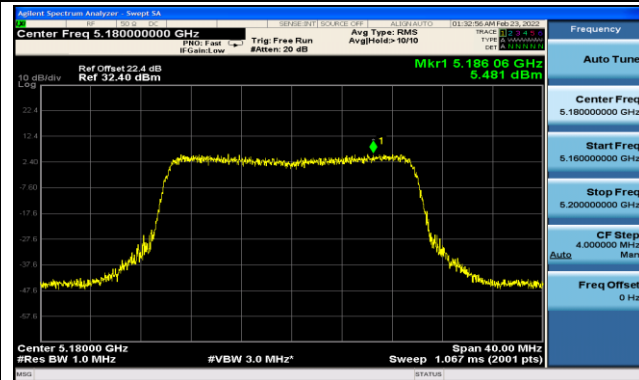

802.11ax-HE20 Power Spectral Density - Ant 1

Channel 36 (5180MHz)