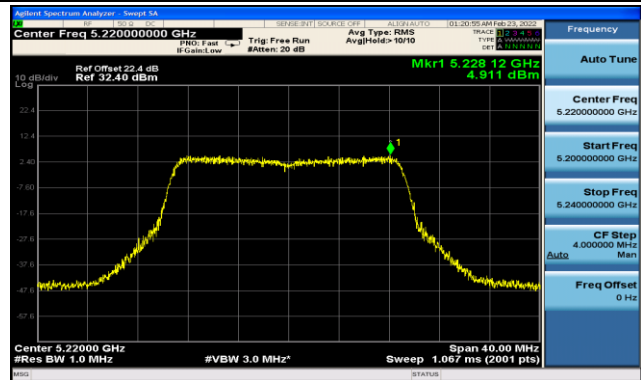

Channel 44 (5220MHz)