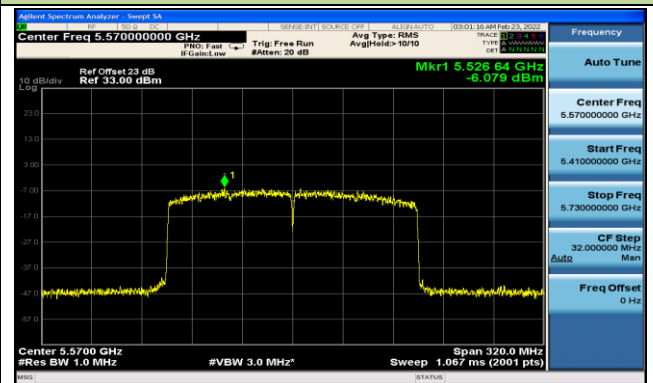

Channel 142 (5710MHz)

802.11ax-HE80 Power Spectral Density - Ant 0

Channel 42 (5210MHz)

Channel 58 (5290MHz)

Channel 106 (5530MHz)

Channel 122 (5610MHz)

Channel 138 (5690MHz)

Channel 155 (5775MHz)

802.11ax-HE160 Power Spectral Density - Ant 0

Channel 50 (5250MHz)

Channel 114 (5570MHz)