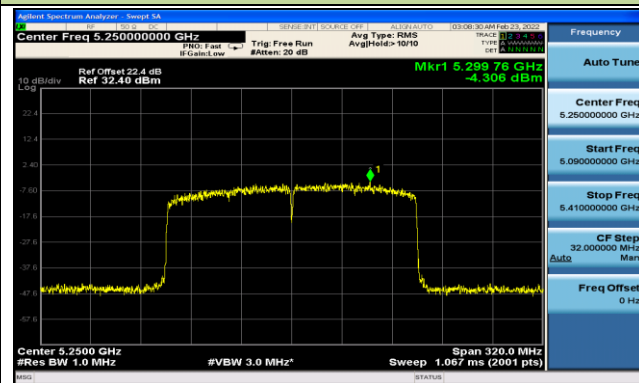

Channel 142 (5710MHz)

802.11ax-HE80 Power Spectral Density - Ant 0

Channel 42 (5210MHz)

Channel 58 (5290MHz)

Channel 106 (5530MHz)

Channel 122 (5610MHz)

Channel 138 (5690MHz)

Channel 155 (5775MHz)

802.11ax-HE160 Power Spectral Density - Ant 0

Channel 50 (5250MHz)

Channel 114 (5570MHz)