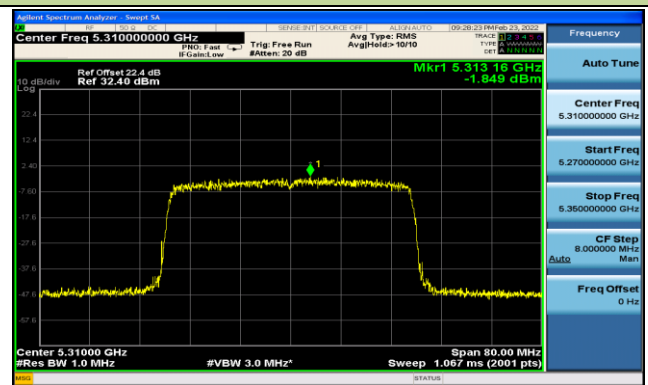

802.11ax-HE40 Power Spectral Density - Ant 0

Channel 38 (5190MHz)

Channel 46 (5230MHz)

Channel 54 (5270MHz)

Channel 62 (5310MHz)

Channel 102 (5510MHz)

Channel 110 (5550MHz)

Channel 134 (5670MHz)

Channel 142 (5710MHz)

802.11ax-HE80 Power Spectral Density - Ant 0

Channel 42 (5210MHz)

Channel 58 (5290MHz)

Channel 106 (5530MHz)

Channel 122 (5610MHz)

Channel 138 (5690MHz)

Channel 155 (5775MHz)