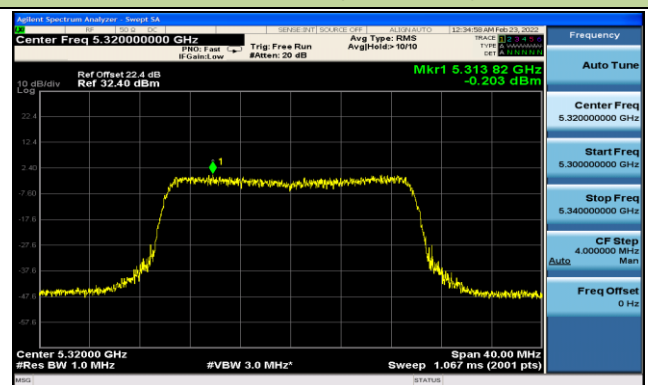

## 802.11a Power Spectral Density - Ant 1

Channel 36 (5180MHz)

Channel 44 (5220MHz)

Channel 48 (5240MHz)

Channel 52 (5260MHz)

Channel 60 (5300MHz)

Channel 64 (5320MHz)

802.11ac-VHT20 Power Spectral Density - Ant 1