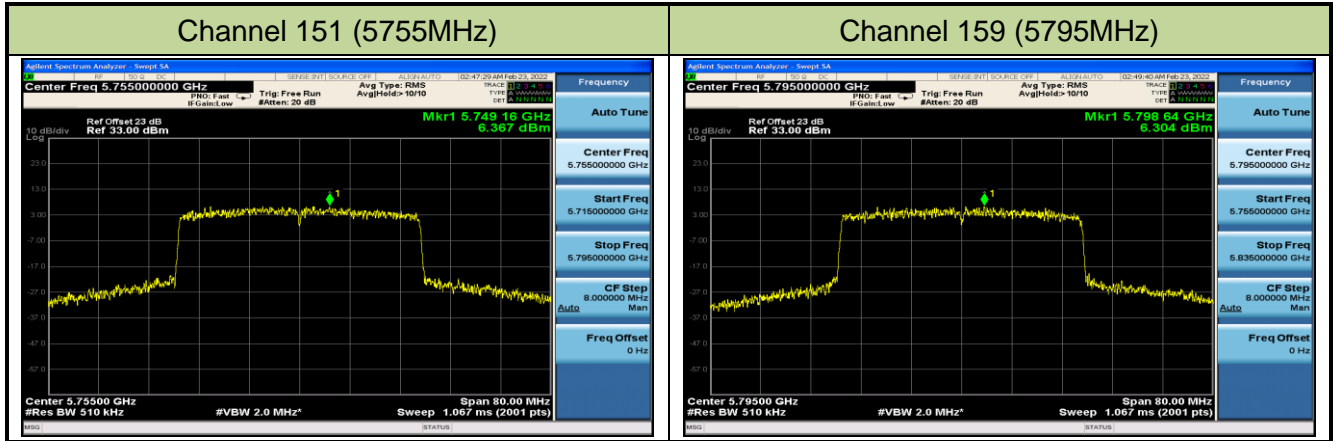

802.11ax-HE40 Power Spectral Density - Ant 0

Channel 38 (5190MHz)

Channel 46 (5230MHz)

Channel 54 (5270MHz)

Channel 62 (5310MHz)

Channel 102 (5510MHz)

Channel 110 (5550MHz)

Channel 134 (5670MHz)

Channel 142 (5710MHz)

802.11ax-HE80 Power Spectral Density - Ant 0

Channel 42 (5210MHz)

Channel 58 (5290MHz)

Channel 106 (5530MHz)

Channel 122 (5610MHz)

Channel 138 (5690MHz)

Channel 155 (5775MHz)