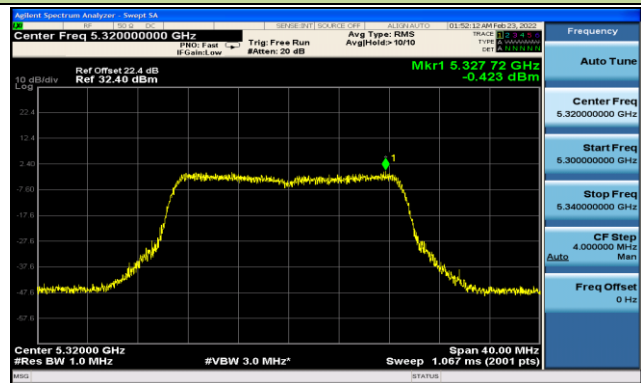

Channel 36 (5180MHz)

Channel 44 (5220MHz)

Channel 48 (5240MHz)

Channel 52 (5260MHz)

Channel 60 (5300MHz)

Channel 64 (5320MHz)

802.11ac-VHT40 Power Spectral Density - Ant 1

Channel 38 (5190MHz)