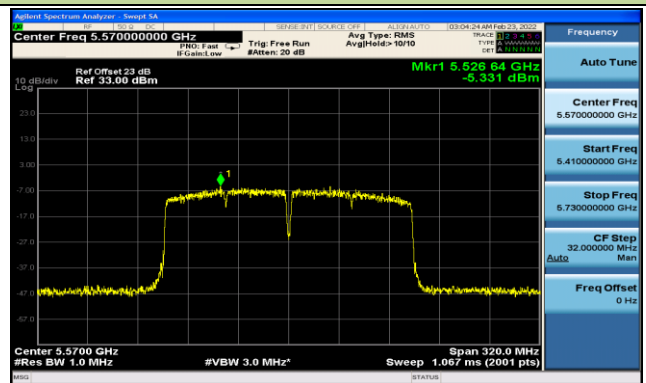

Channel 42 (5210MHz)

Channel 58 (5290MHz)

Channel 106 (5530MHz)

Channel 122 (5610MHz)

Channel 138 (5690MHz)

Channel 155 (5775MHz)

802.11ac-VHT160 Power Spectral Density - Ant 1

Channel 50 (5250MHz)

Channel 114 (5570MHz)