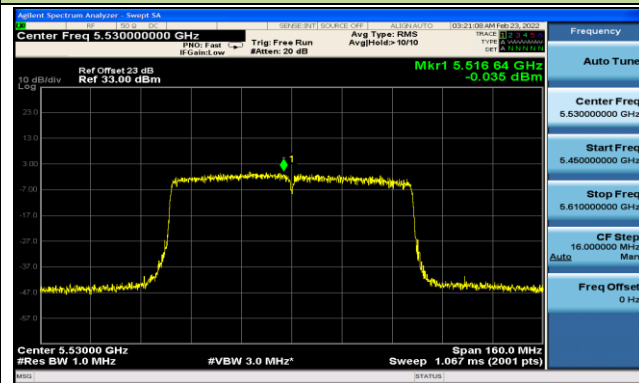

Channel 106 (5530MHz)