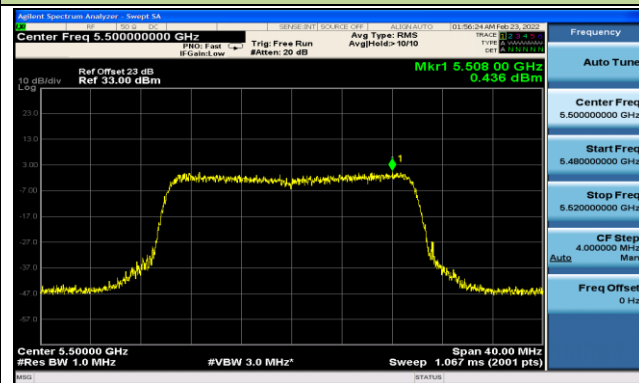

Channel 114 (5570MHz)

## 802.11ax-HE20 Power Spectral Density - Ant 1

Channel 36 (5180MHz)

Channel 44 (5220MHz)

Channel 48 (5240MHz)

Channel 52 (5260MHz)

Channel 60 (5300MHz)

Channel 64 (5320MHz)

Channel 100 (5500MHz)

Channel 116 (5580MHz)