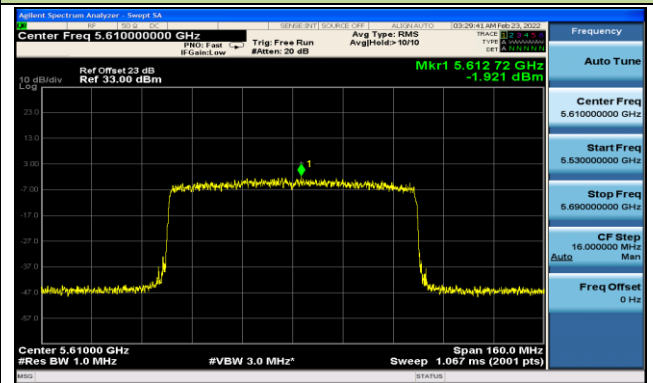

Channel 142 (5710MHz)

802.11ax-HE80 Power Spectral Density - Ant 0

Channel 42 (5210MHz)

Channel 58 (5290MHz)

Channel 106 (5530MHz)

Channel 122 (5610MHz)

Channel 138 (5690MHz)

Channel 155 (5775MHz)

802.11ax-HE160 Power Spectral Density - Ant 0

Channel 50 (5250MHz)

Channel 114 (5570MHz)