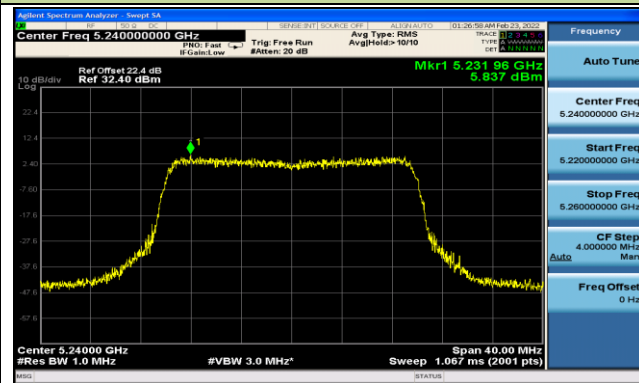

Channel 114 (5570MHz)

## 802.11ax-HE20 Power Spectral Density - Ant 1

Channel 36 (5180MHz)

Channel 44 (5220MHz)

Channel 48 (5240MHz)

Channel 52 (5260MHz)

Channel 60 (5300MHz)

Channel 64 (5320MHz)

Channel 100 (5500MHz)

Channel 116 (5580MHz)