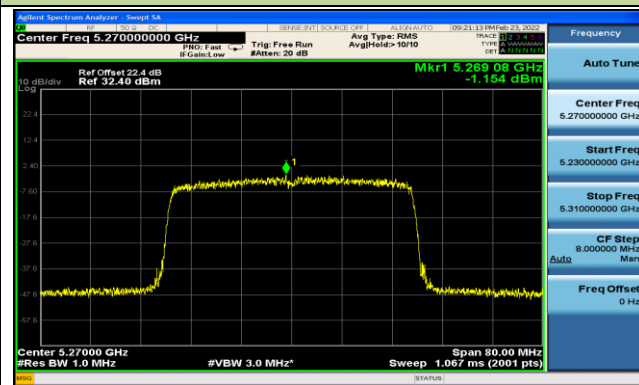

802.11ax-HE40 Power Spectral Density - Ant 0

Channel 38 (5190MHz)

Channel 46 (5230MHz)

Channel 54 (5270MHz)

Channel 62 (5310MHz)

Channel 102 (5510MHz)

Channel 110 (5550MHz)

Channel 134 (5670MHz)

Channel 142 (5710MHz)

802.11ax-HE80 Power Spectral Density - Ant 0

Channel 42 (5210MHz)

Channel 58 (5290MHz)

Channel 106 (5530MHz)

Channel 122 (5610MHz)

Channel 138 (5690MHz)

Channel 155 (5775MHz)