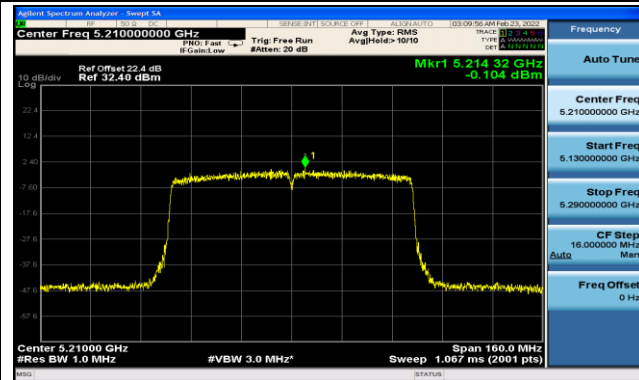

802.11ac-VHT80 Power Spectral Density - Ant 1

Channel 42 (5210MHz)