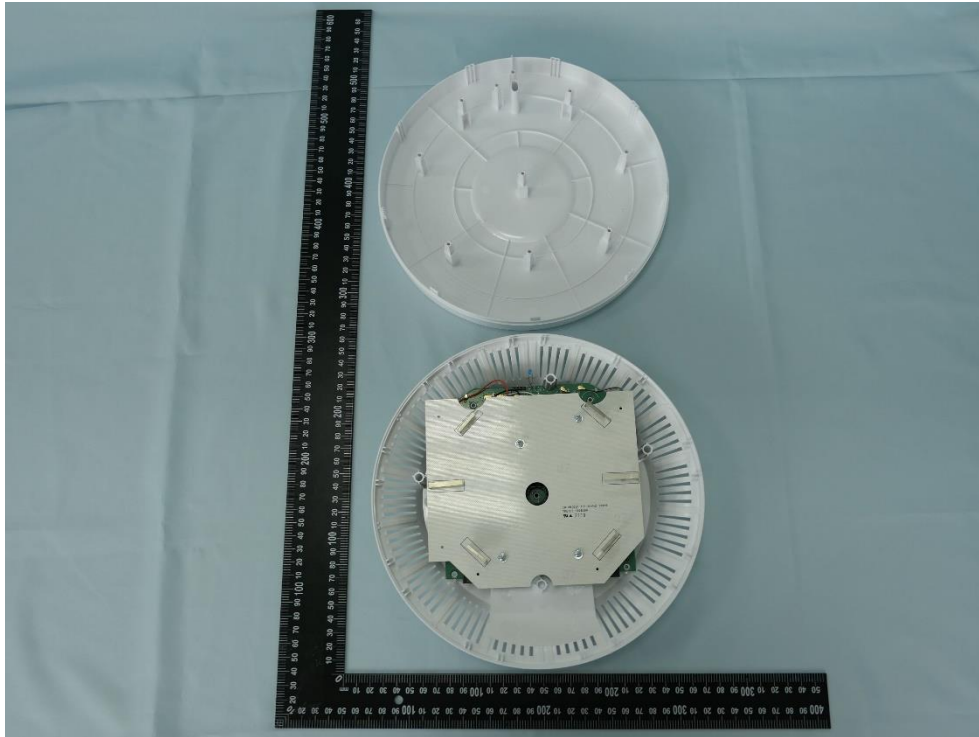

**Product: AX5400 Ceiling Mount
Wi-Fi 6 Access Point**

Brand Name: tp-link

Model Number: EAP670

Internal Photograph

(1) EUT Photo

(2) EUT Photo

(3) EUT Photo

(4) EUT Photo

(5) EUT Photo

(6) EUT Photo

(7) EUT Photo

(8) EUT Photo

(9) EUT Photo

(10) EUT Photo

(11) EUT Photo

(12) EUT Photo