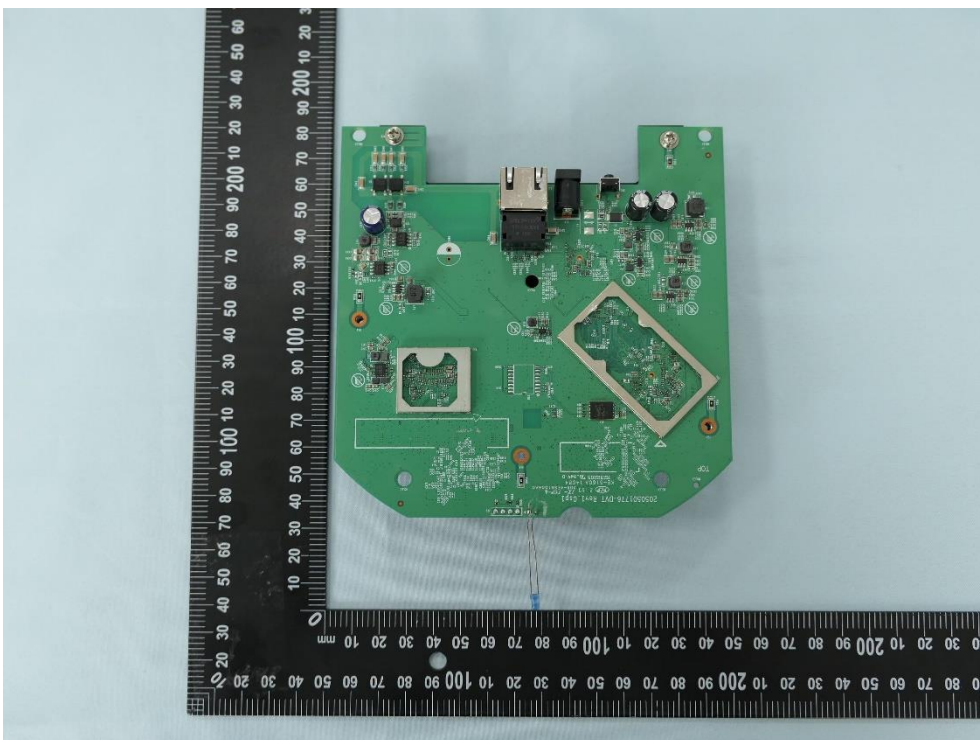

**Product: AX5400 Ceiling Mount
Wi-Fi 6 Access Point**

Brand Name: tp-link

Model Number: EAP670

Internal Photograph

(1) EUT Photo

(2) EUT Photo

(3) EUT Photo

(4) EUT Photo

(5) EUT Photo

(6) EUT Photo

(7) EUT Photo

(8) EUT Photo

(9) EUT Photo

(10) EUT Photo

(11) EUT Photo

(12) EUT Photo