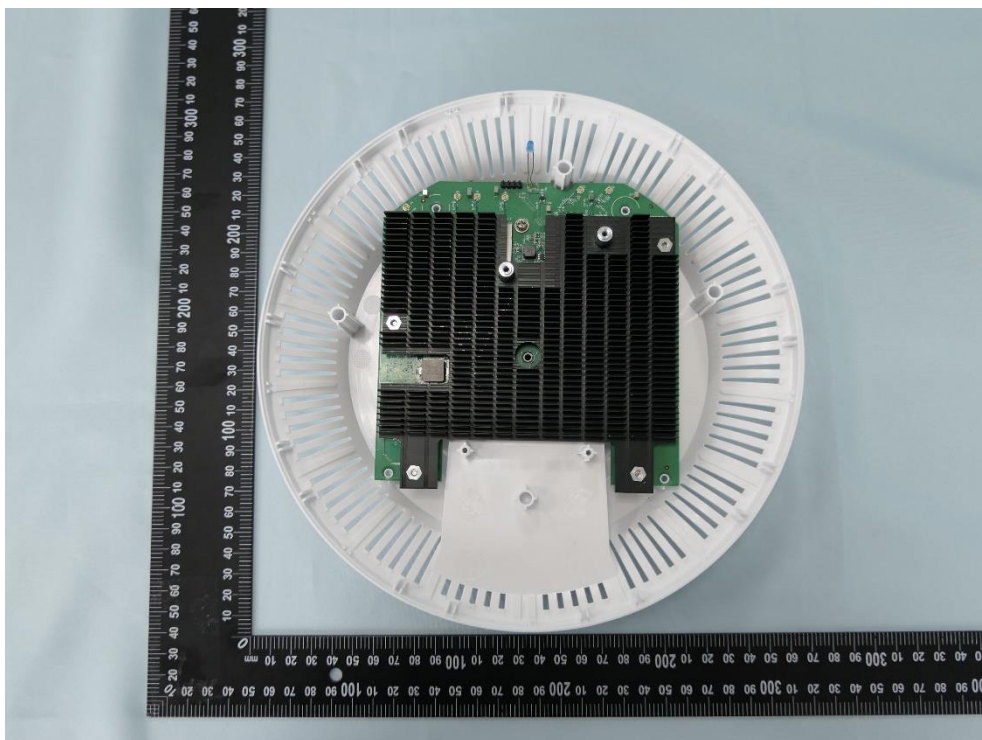

**Product: AX5400 Ceiling Mount
Wi-Fi 6 Access Point**

Brand Name: tp-link

Model Number: EAP670

Internal Photograph

(1) EUT Photo

(2) EUT Photo

(3) EUT Photo

(4) EUT Photo

(5) EUT Photo

(6) EUT Photo

(7) EUT Photo

(8) EUT Photo

(9) EUT Photo

(10) EUT Photo

(11) EUT Photo

(12) EUT Photo