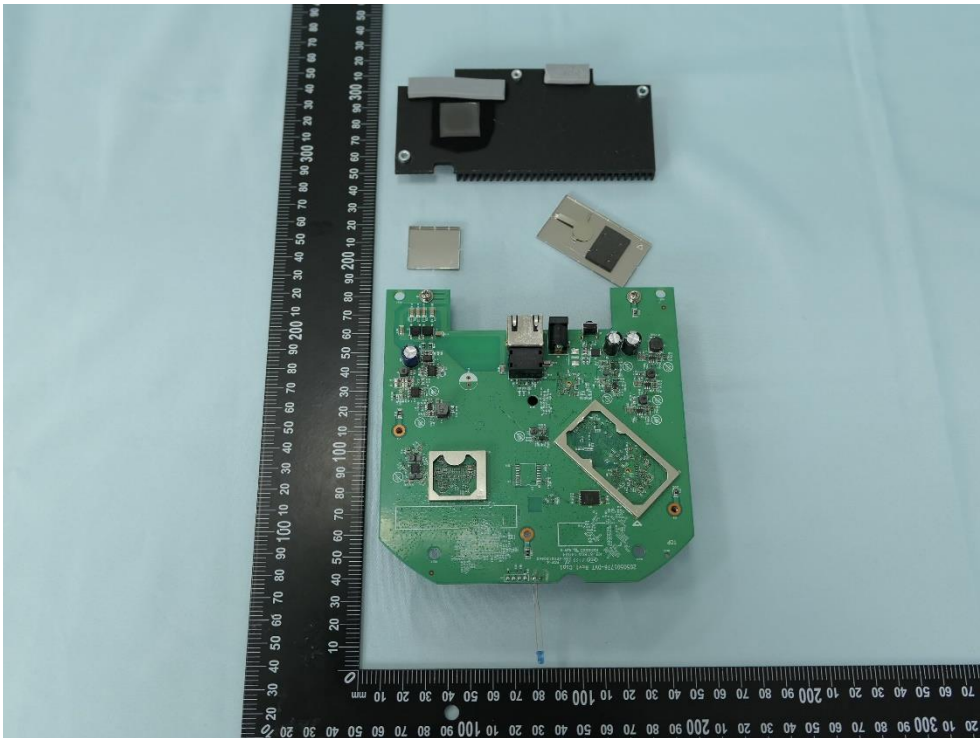

**Product: AX5400 Ceiling Mount
Wi-Fi 6 Access Point**

Brand Name: tp-link

Model Number: EAP670

Internal Photograph

(1) EUT Photo

(2) EUT Photo

(3) EUT Photo

(4) EUT Photo

(5) EUT Photo

(6) EUT Photo

(7) EUT Photo

(8) EUT Photo

(9) EUT Photo

(10) EUT Photo

(11) EUT Photo

(12) EUT Photo