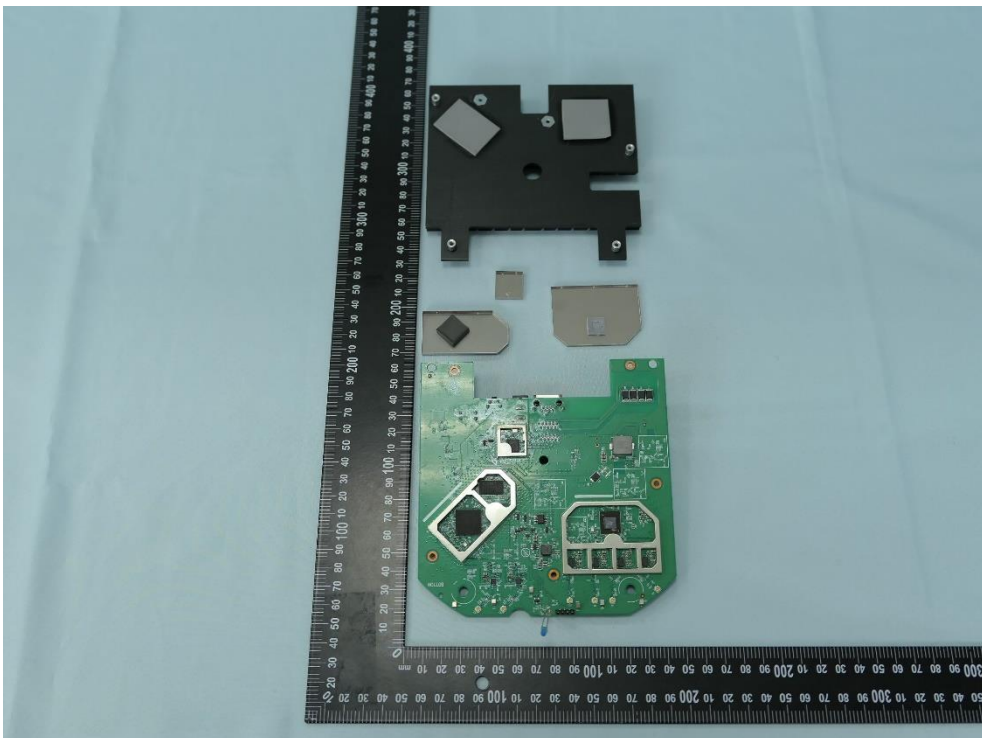

**Product: AX5400 Ceiling Mount
Wi-Fi 6 Access Point**

Brand Name: tp-link

Model Number: EAP670

Internal Photograph

(1) EUT Photo

(2) EUT Photo

(3) EUT Photo

(4) EUT Photo

(5) EUT Photo

(6) EUT Photo

(7) EUT Photo

(8) EUT Photo

(9) EUT Photo

(10) EUT Photo

(11) EUT Photo

(12) EUT Photo