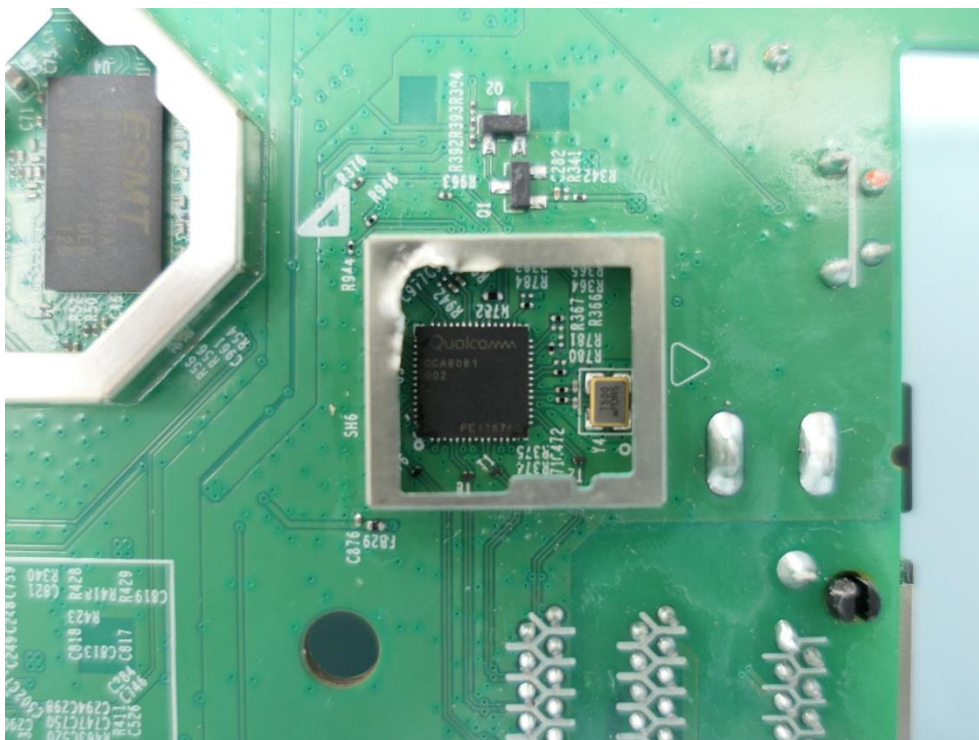

(14) EUT Photo