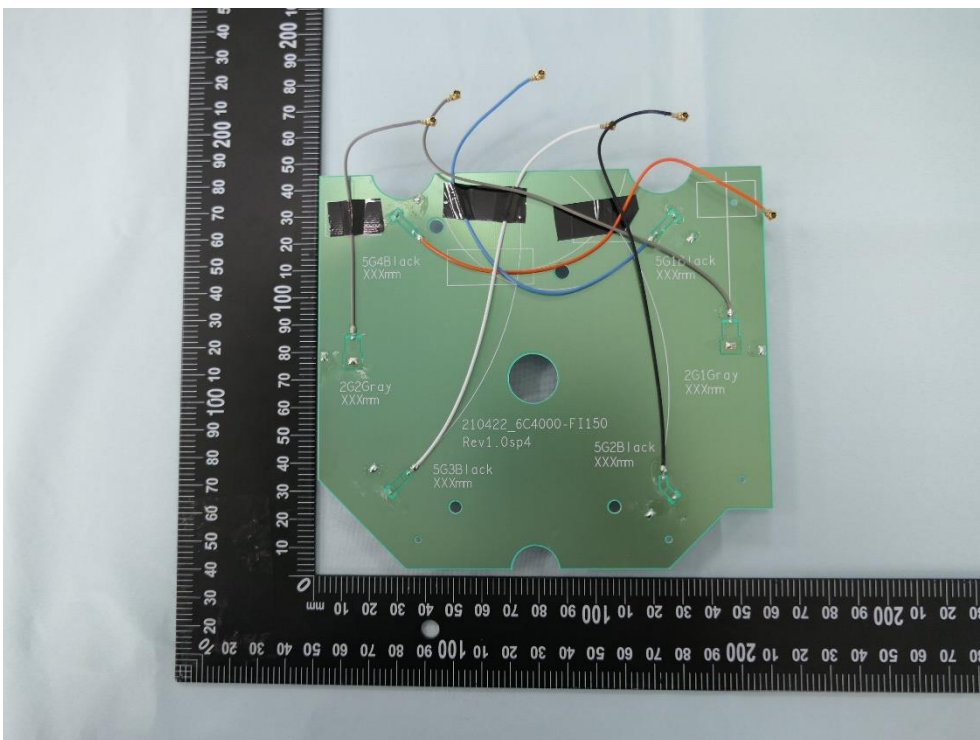

**Product: AX5400 Ceiling Mount
Wi-Fi 6 Access Point**

Brand Name: tp-link

Model Number: EAP670

Internal Photograph

(1) EUT Photo

(2) EUT Photo

(3) EUT Photo

(4) EUT Photo

(5) EUT Photo

(6) EUT Photo

(7) EUT Photo

(8) EUT Photo

(9) EUT Photo

(10) EUT Photo

(11) EUT Photo

(12) EUT Photo