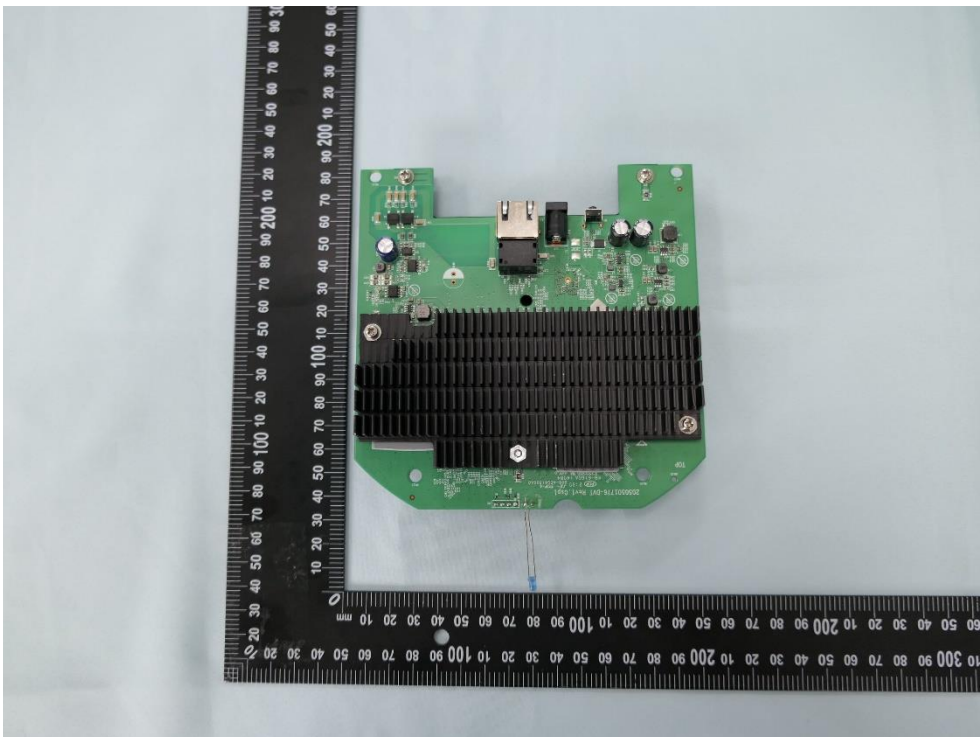

**Product: AX5400 Ceiling Mount
Wi-Fi 6 Access Point**

Brand Name: tp-link

Model Number: EAP670

Internal Photograph

(1) EUT Photo

(2) EUT Photo

(3) EUT Photo

(4) EUT Photo

(5) EUT Photo

(6) EUT Photo

(7) EUT Photo

(8) EUT Photo

(9) EUT Photo

(10) EUT Photo

(11) EUT Photo

(12) EUT Photo