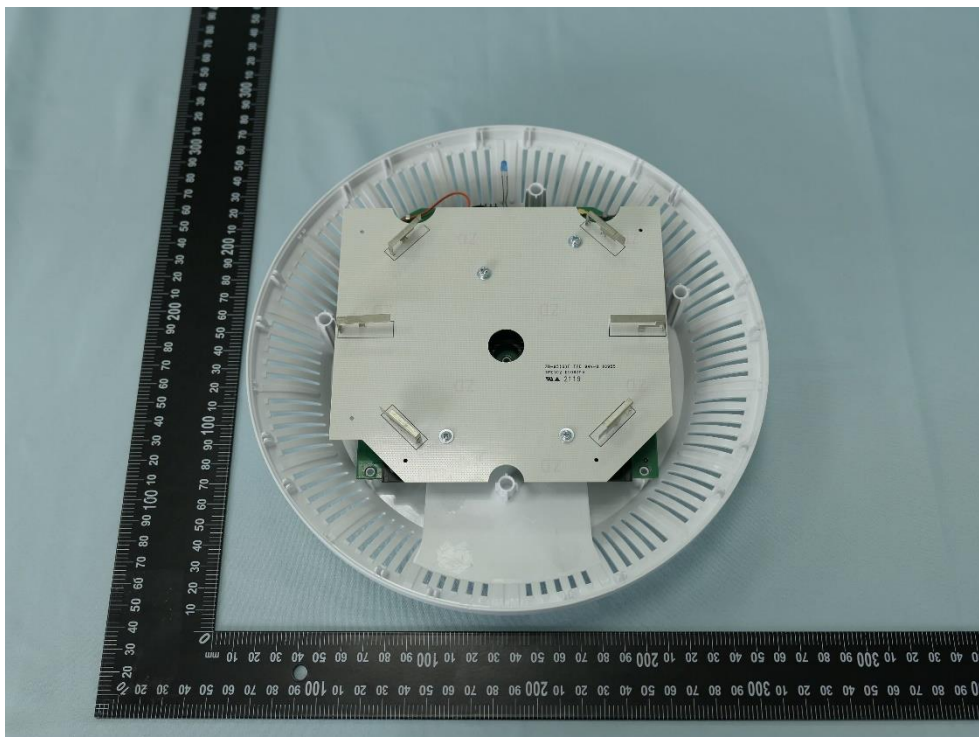

**Product: AX5400 Ceiling Mount
Wi-Fi 6 Access Point**

Brand Name: tp-link

Model Number: EAP670

Internal Photograph

(1) EUT Photo

(2) EUT Photo

(3) EUT Photo

(4) EUT Photo

(5) EUT Photo

(6) EUT Photo

(7) EUT Photo

(8) EUT Photo

(9) EUT Photo

(10) EUT Photo

(11) EUT Photo

(12) EUT Photo