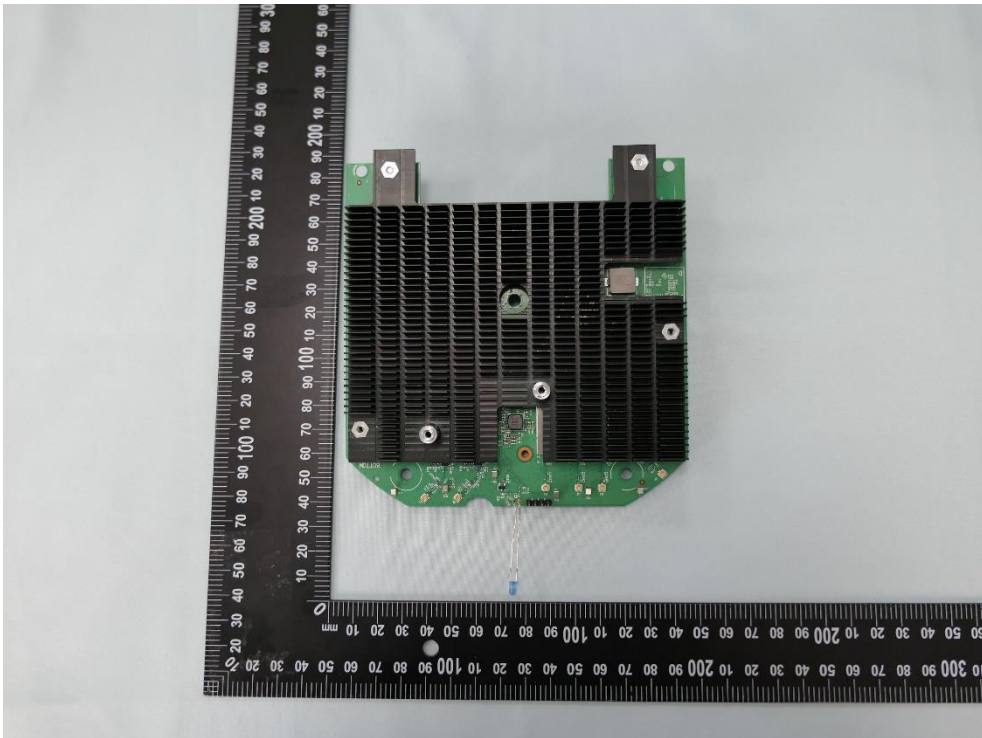

**Product: AX5400 Ceiling Mount
Wi-Fi 6 Access Point**

Brand Name: tp-link

Model Number: EAP670

Internal Photograph

(1) EUT Photo

(2) EUT Photo

(3) EUT Photo

(4) EUT Photo

(5) EUT Photo

(6) EUT Photo

(7) EUT Photo

(8) EUT Photo

(9) EUT Photo

(10) EUT Photo

(11) EUT Photo

(12) EUT Photo