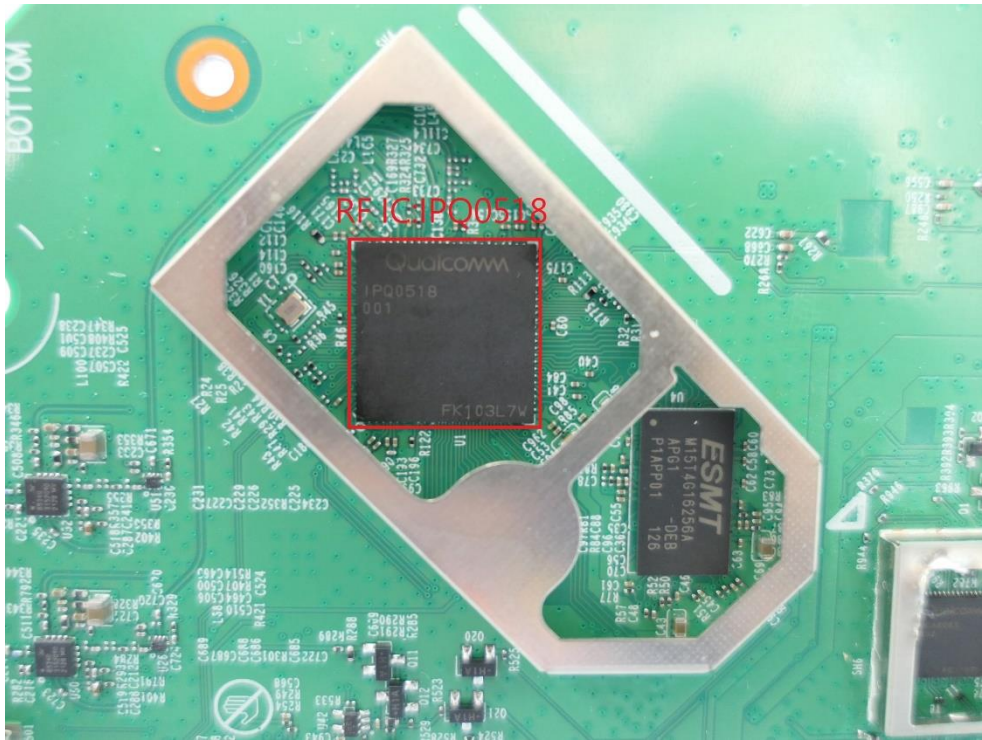

(15) EUT Photo