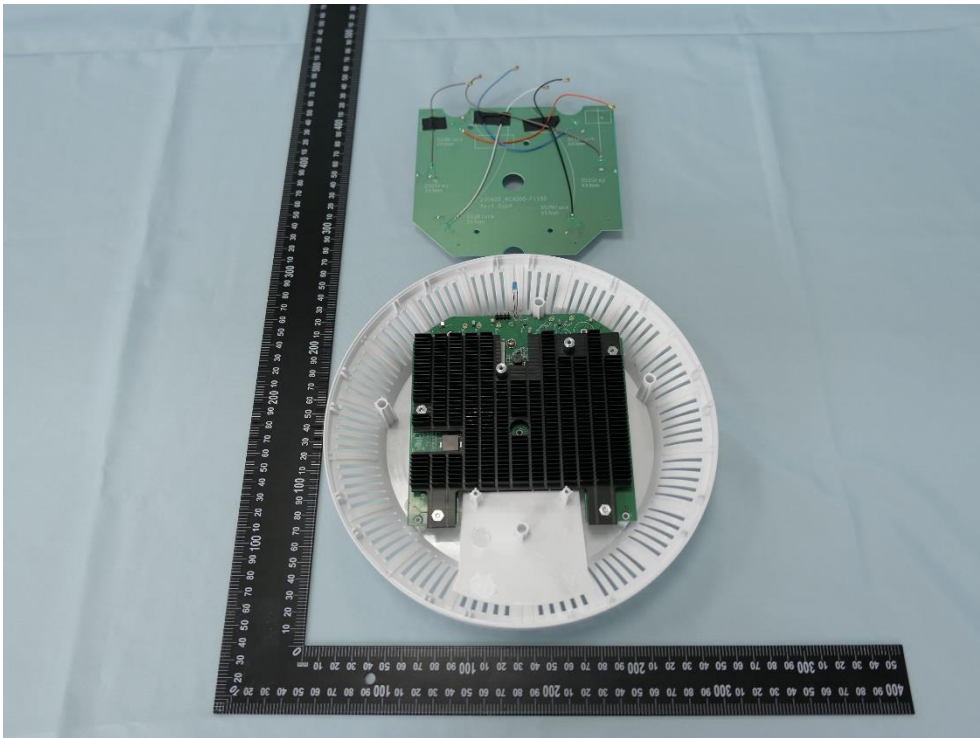

**Product: AX5400 Ceiling Mount
Wi-Fi 6 Access Point**

Brand Name: tp-link

Model Number: EAP670

Internal Photograph

(1) EUT Photo

(2) EUT Photo

(3) EUT Photo

(4) EUT Photo

(5) EUT Photo

(6) EUT Photo

(7) EUT Photo

(8) EUT Photo

(9) EUT Photo

(10) EUT Photo

(11) EUT Photo

(12) EUT Photo