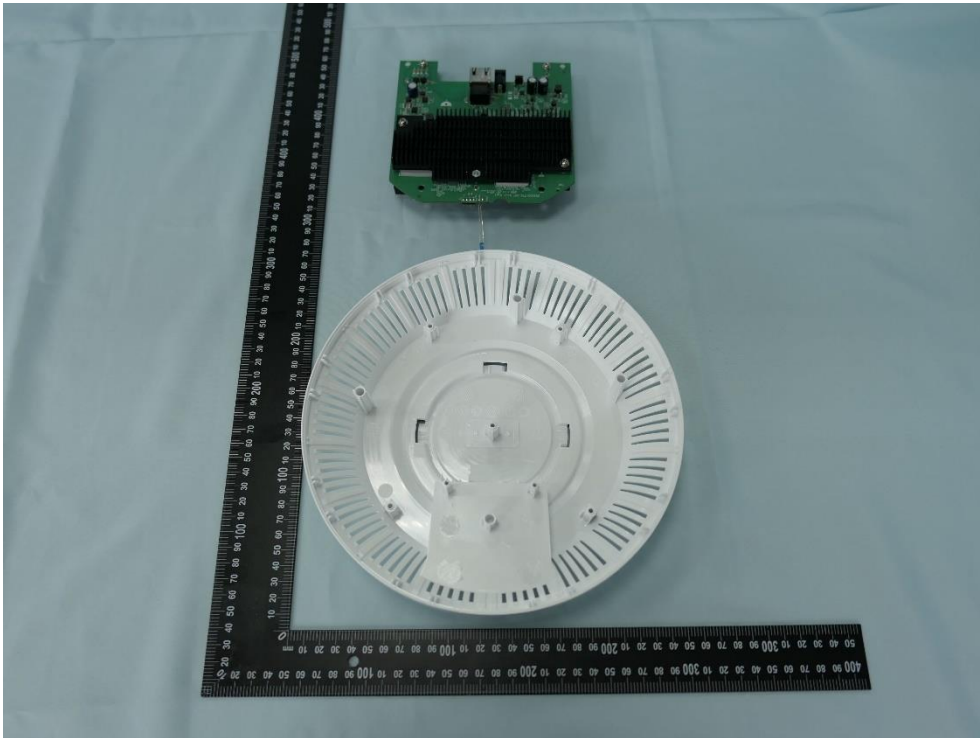

**Product: AX5400 Ceiling Mount
Wi-Fi 6 Access Point**

Brand Name: tp-link

Model Number: EAP670

Internal Photograph

(1) EUT Photo

(2) EUT Photo

(3) EUT Photo

(4) EUT Photo

(5) EUT Photo

(6) EUT Photo

(7) EUT Photo

(8) EUT Photo

(9) EUT Photo

(10) EUT Photo

(11) EUT Photo

(12) EUT Photo