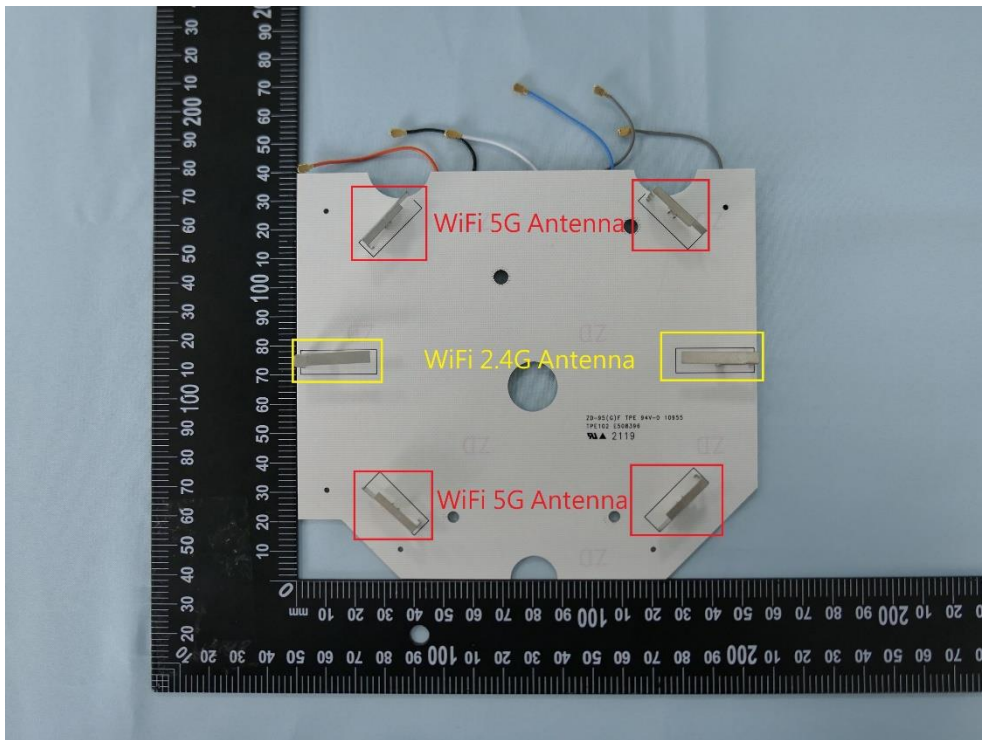

(5) EUT Photo