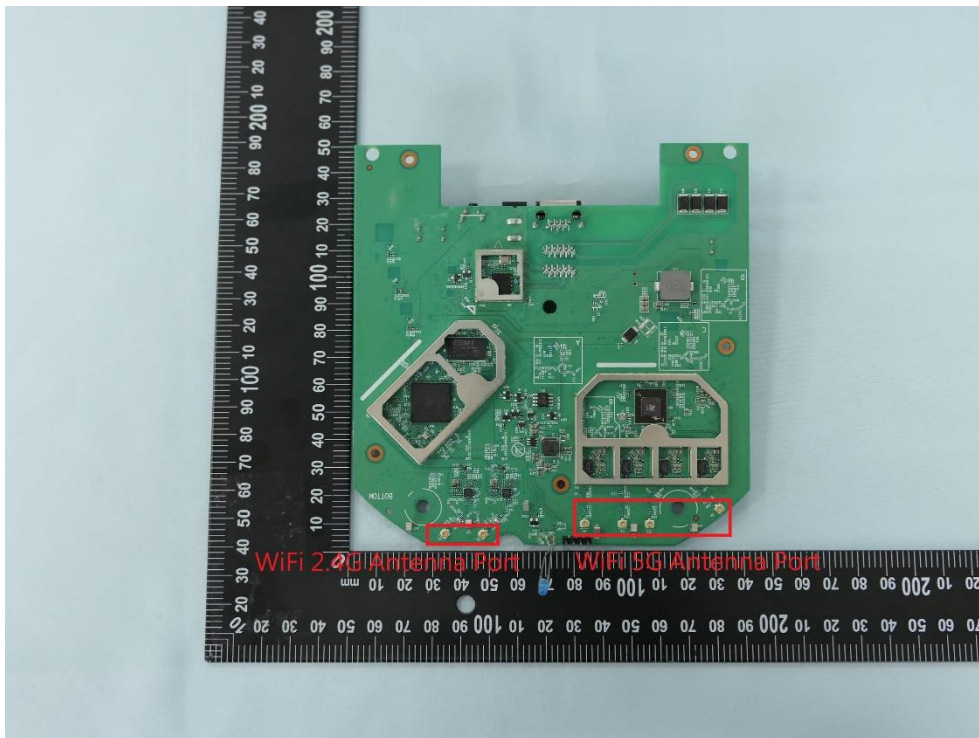

(13) EUT Photo