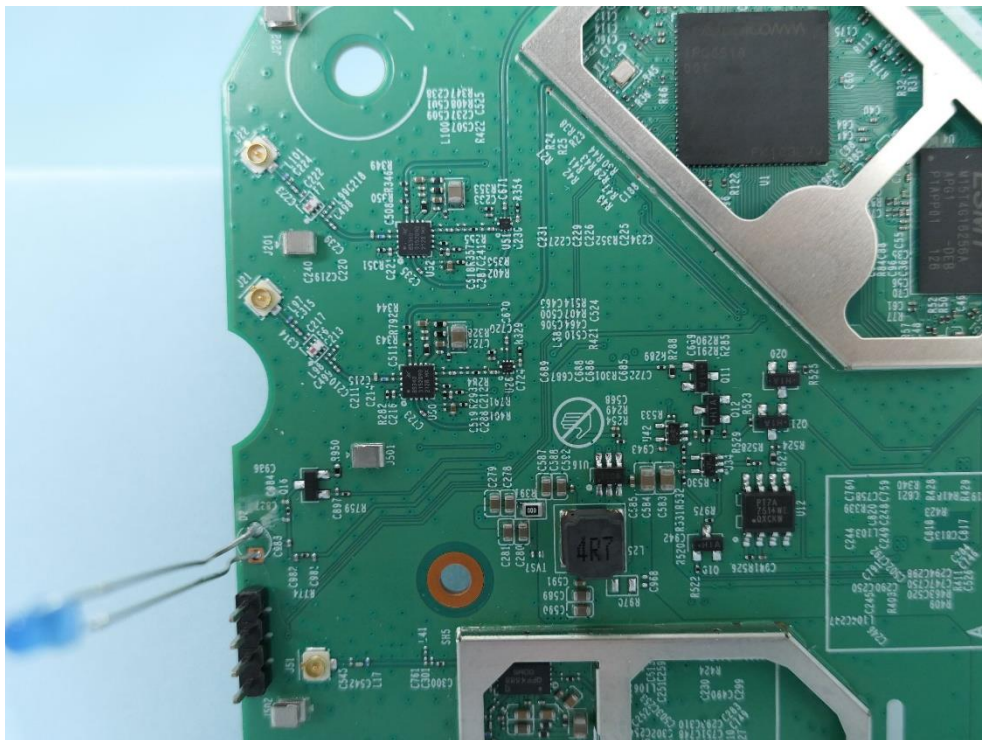

**Product: AX5400 Ceiling Mount
Wi-Fi 6 Access Point**

Brand Name: tp-link

Model Number: EAP670

Internal Photograph

(1) EUT Photo

(2) EUT Photo

(3) EUT Photo

(4) EUT Photo

(13) EUT Photo

(14) EUT Photo

(15) EUT Photo

(16) EUT Photo

(17) EUT Photo