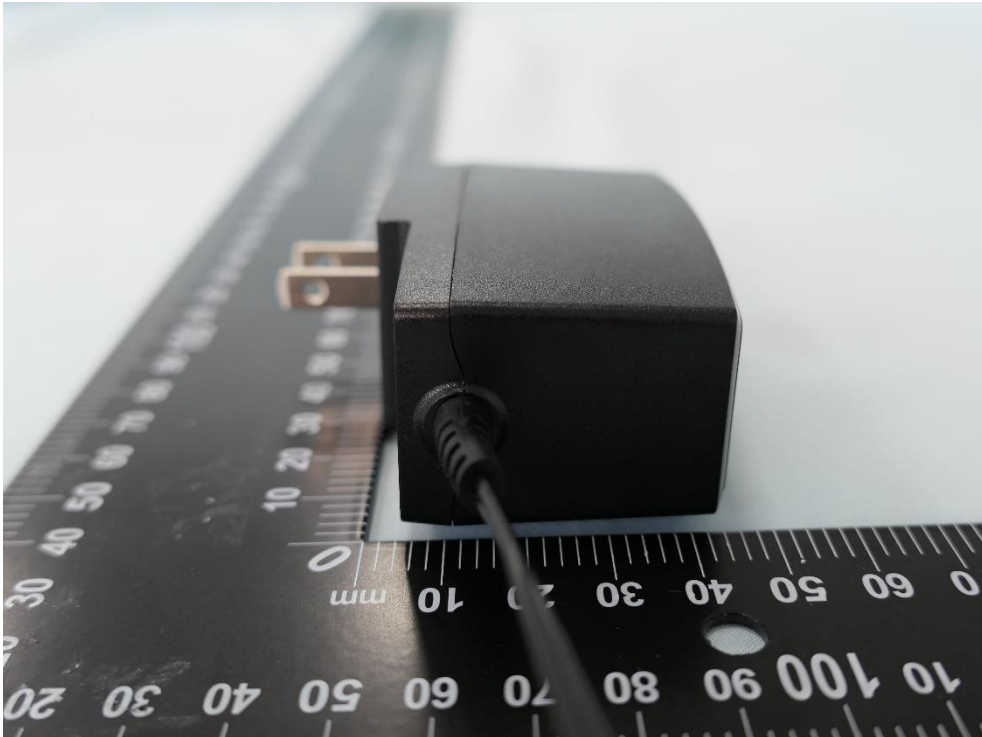

**Product: AX5400 Ceiling Mount
Wi-Fi 6 Access Point**

Brand Name: tp-link

Model Number: EAP670

External Photograph

(1) EUT Photo

(2) EUT Photo

(3) EUT Photo

(4) EUT Photo

(5) EUT Photo

(6) EUT Photo

(7) Adapter (MODEL: T120150-2B1)

(8) Adapter (MODEL: T120150-2B1)

(9) Adapter (MODEL: T120150-2B1)

(10) Adapter (MODEL: T120150-2B1)

(11) Adapter (MODEL: T120150-2B1)

(12) Adapter (MODEL: T120150-2B1)