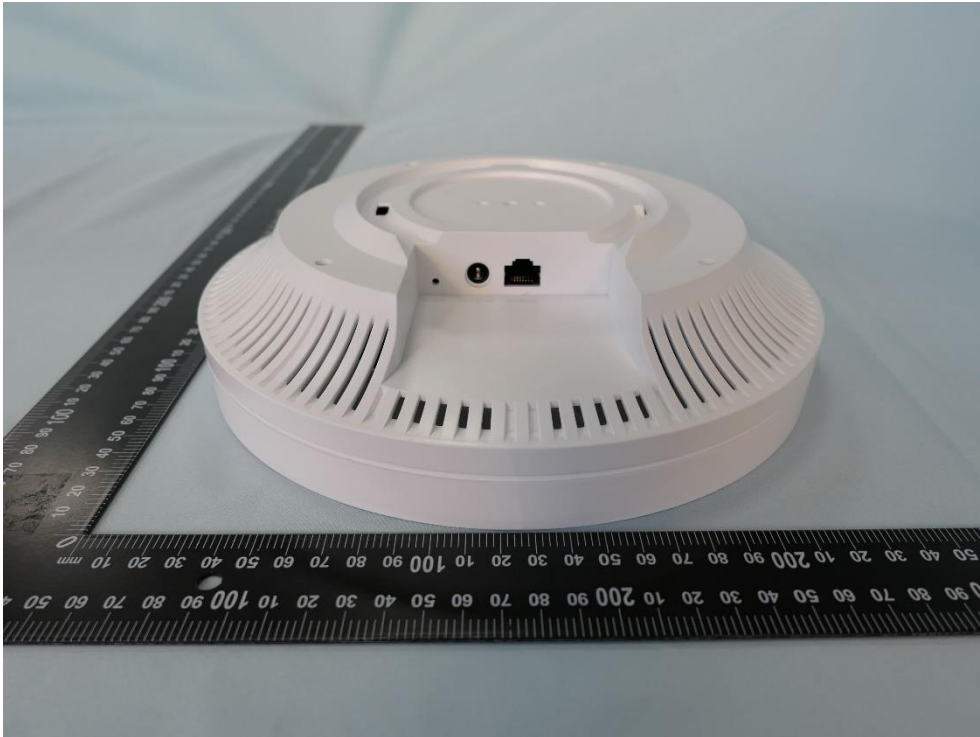

**Product: AX5400 Ceiling Mount
Wi-Fi 6 Access Point**

Brand Name: tp-link

Model Number: EAP670

External Photograph

(1) EUT Photo

(2) EUT Photo

(3) EUT Photo

(4) EUT Photo

(5) EUT Photo

(6) EUT Photo

(7) Adapter (MODEL: T120150-2B1)

(8) Adapter (MODEL: T120150-2B1)

(9) Adapter (MODEL: T120150-2B1)

(10) Adapter (MODEL: T120150-2B1)

(11) Adapter (MODEL: T120150-2B1)

(12) Adapter (MODEL: T120150-2B1)