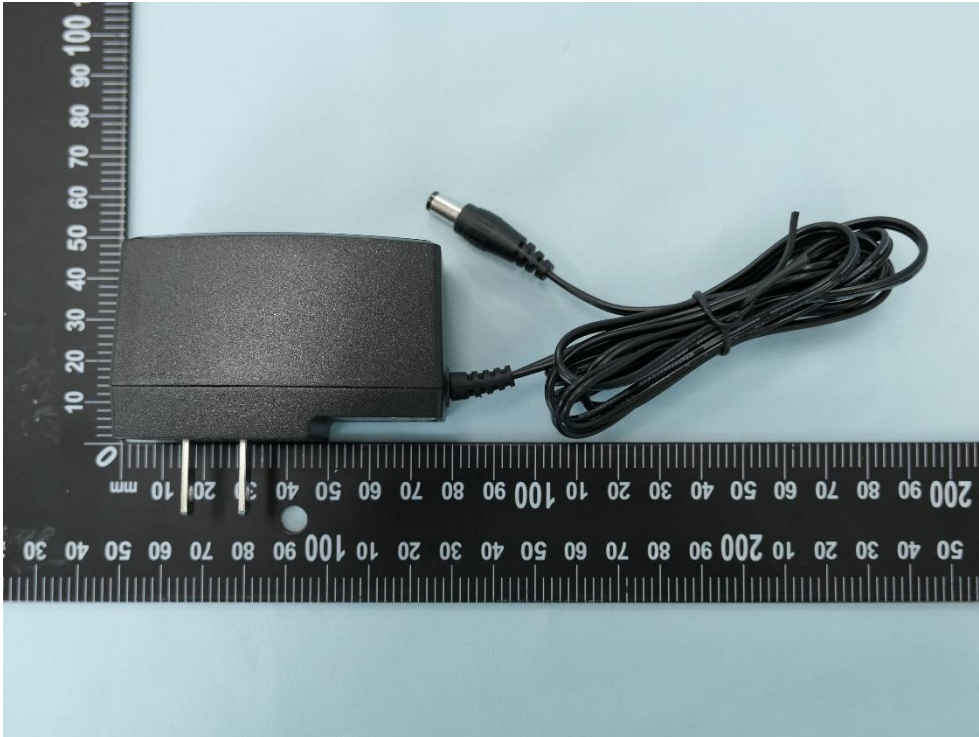

**Product: AX5400 Ceiling Mount
Wi-Fi 6 Access Point**

Brand Name: tp-link

Model Number: EAP670

External Photograph

(1) EUT Photo

(2) EUT Photo

(3) EUT Photo

(4) EUT Photo

(5) EUT Photo

(6) EUT Photo

(7) Adapter (MODEL: T120150-2B1)

(8) Adapter (MODEL: T120150-2B1)

(9) Adapter (MODEL: T120150-2B1)

(10) Adapter (MODEL: T120150-2B1)

(11) Adapter (MODEL: T120150-2B1)

(12) Adapter (MODEL: T120150-2B1)