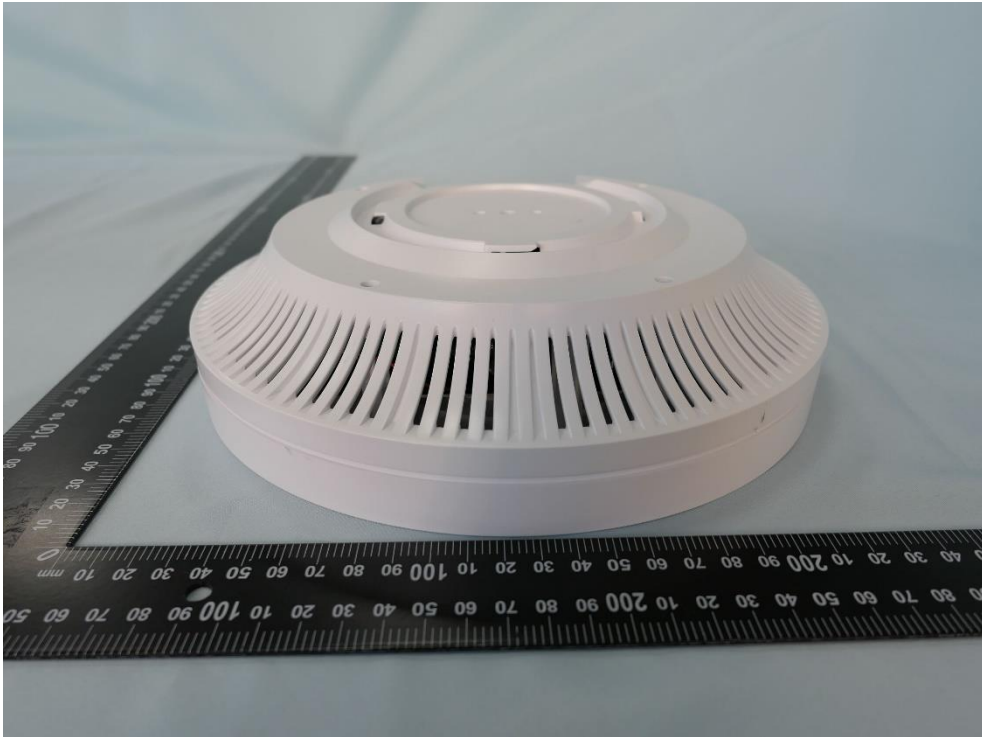

**Product: AX5400 Ceiling Mount
Wi-Fi 6 Access Point**

Brand Name: tp-link

Model Number: EAP670

External Photograph

(1) EUT Photo

(2) EUT Photo

(3) EUT Photo

(4) EUT Photo

(5) EUT Photo

(6) EUT Photo

(7) Adapter (MODEL: T120150-2B1)

(8) Adapter (MODEL: T120150-2B1)

(9) Adapter (MODEL: T120150-2B1)

(10) Adapter (MODEL: T120150-2B1)

(11) Adapter (MODEL: T120150-2B1)

(12) Adapter (MODEL: T120150-2B1)