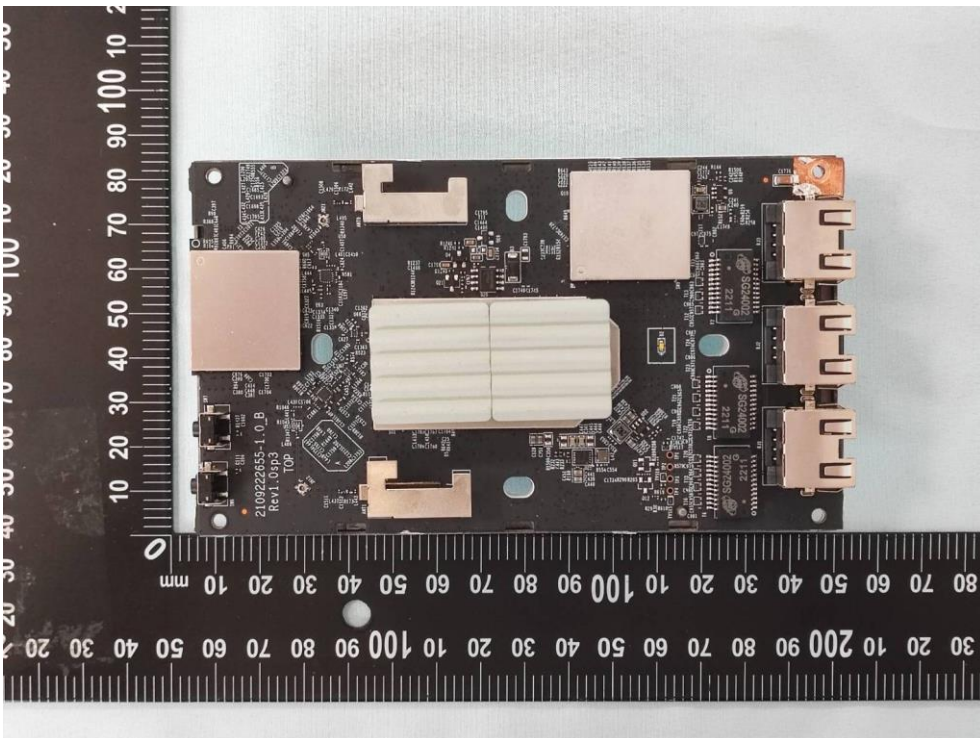

Product: AX3000 Wall Plate Wi-Fi 6 Access Point

Brand Name: tp-link

Model Number: EAP655-Wall

Internal Photograph

(1) EUT Photo

(2) EUT Photo

(3) EUT Photo

(4) EUT Photo

(5) EUT Photo

(6) EUT Photo

(7) EUT Photo

(8) EUT Photo

(9) EUT Photo

(10) EUT Photo

(11) EUT Photo

(12) EUT Photo