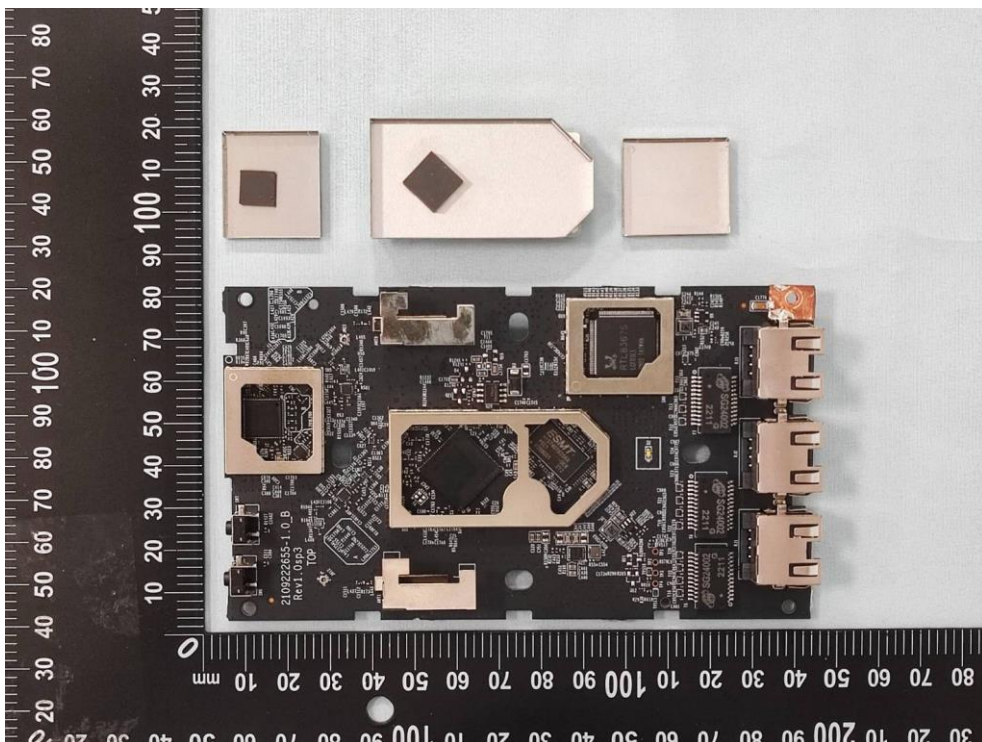

Product: AX3000 Wall Plate Wi-Fi 6 Access Point

Brand Name: tp-link

Model Number: EAP655-Wall

Internal Photograph

(1) EUT Photo

(2) EUT Photo

(3) EUT Photo

(4) EUT Photo

(5) EUT Photo

(6) EUT Photo

(7) EUT Photo

(8) EUT Photo

(9) EUT Photo

(10) EUT Photo

(11) EUT Photo

(12) EUT Photo