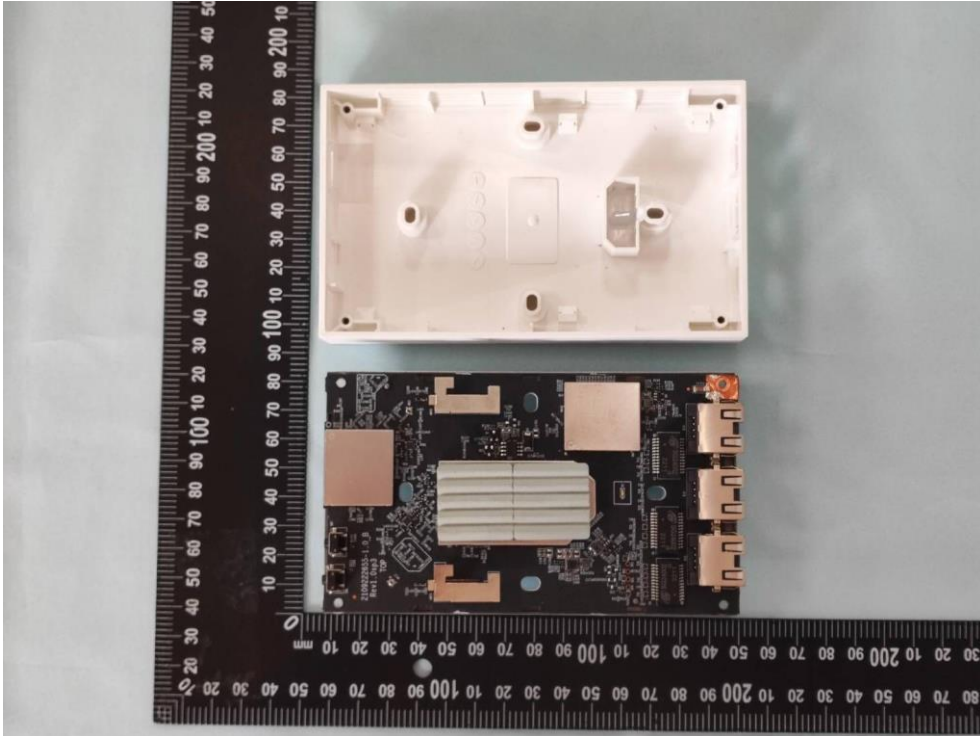

Product: AX3000 Wall Plate Wi-Fi 6 Access Point

Brand Name: tp-link

Model Number: EAP655-Wall

Internal Photograph

(1) EUT Photo

(2) EUT Photo

(3) EUT Photo

(4) EUT Photo

(5) EUT Photo

(6) EUT Photo

(7) EUT Photo

(8) EUT Photo

(9) EUT Photo

(10) EUT Photo

(11) EUT Photo

(12) EUT Photo