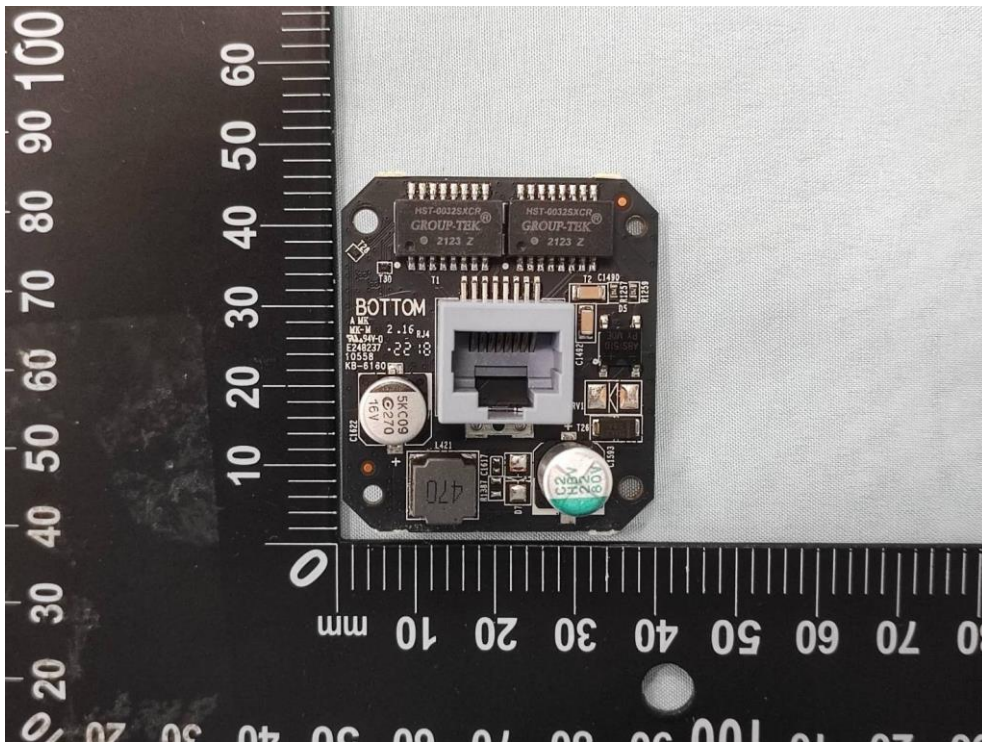

Product: AX3000 Wall Plate Wi-Fi 6 Access Point

Brand Name: tp-link

Model Number: EAP655-Wall

Internal Photograph

(1) EUT Photo

(2) EUT Photo

(3) EUT Photo

(4) EUT Photo

(5) EUT Photo

(6) EUT Photo

(7) EUT Photo

(8) EUT Photo

(9) EUT Photo

(10) EUT Photo

(11) EUT Photo

(12) EUT Photo