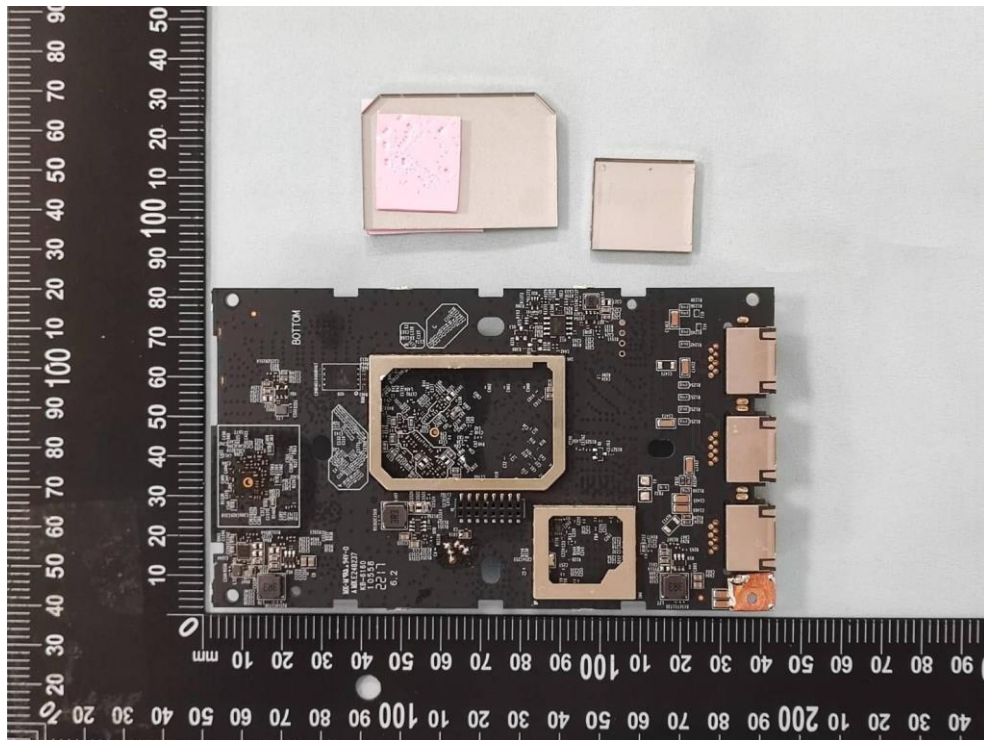

Product: AX3000 Wall Plate Wi-Fi 6 Access Point

Brand Name: tp-link

Model Number: EAP655-Wall

Internal Photograph

(1) EUT Photo

(2) EUT Photo

(3) EUT Photo

(4) EUT Photo

(5) EUT Photo

(6) EUT Photo

(7) EUT Photo

(8) EUT Photo

(9) EUT Photo

(10) EUT Photo

(11) EUT Photo

(12) EUT Photo