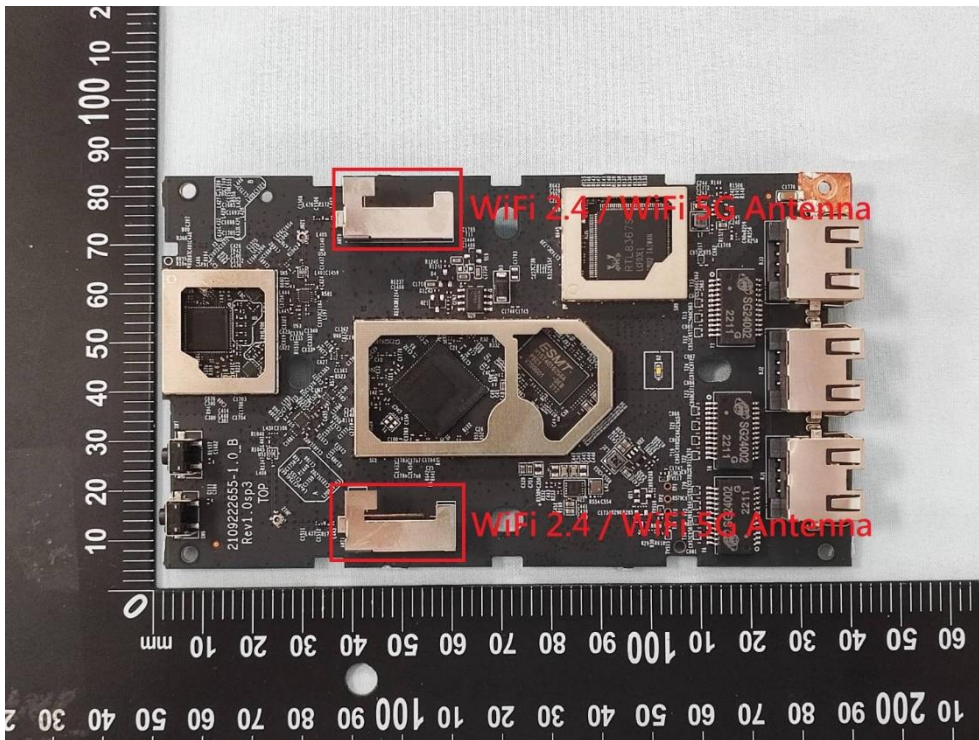

Product: AX3000 Wall Plate Wi-Fi 6 Access Point

Brand Name: tp-link

Model Number: EAP655-Wall

Internal Photograph

(1) EUT Photo

(2) EUT Photo

(3) EUT Photo

(4) EUT Photo

(5) EUT Photo

(6) EUT Photo

(7) EUT Photo

(8) EUT Photo

(9) EUT Photo

(10) EUT Photo

(11) EUT Photo

(12) EUT Photo