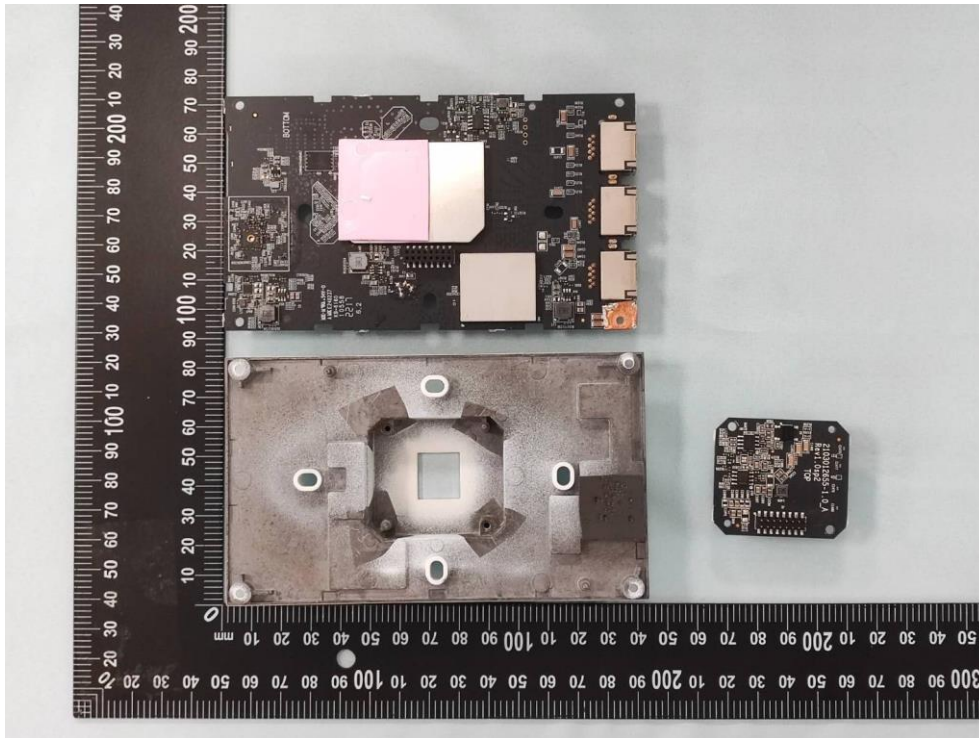

Product: AX3000 Wall Plate Wi-Fi 6 Access Point

Brand Name: tp-link

Model Number: EAP655-Wall

Internal Photograph

(1) EUT Photo

(2) EUT Photo

(3) EUT Photo

(4) EUT Photo

(5) EUT Photo

(6) EUT Photo

(7) EUT Photo

(8) EUT Photo

(9) EUT Photo

(10) EUT Photo

(11) EUT Photo

(12) EUT Photo