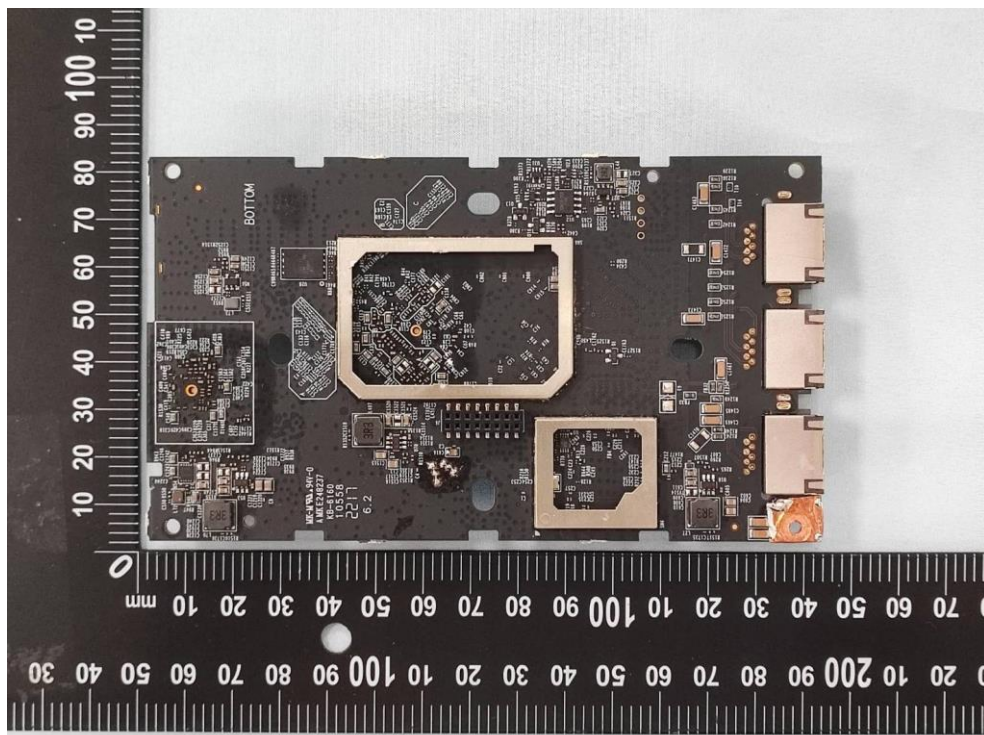

Product: AX3000 Wall Plate Wi-Fi 6 Access Point

Brand Name: tp-link

Model Number: EAP655-Wall

Internal Photograph

(1) EUT Photo

(2) EUT Photo

(3) EUT Photo

(4) EUT Photo

(5) EUT Photo

(6) EUT Photo

(7) EUT Photo

(8) EUT Photo

(9) EUT Photo

(10) EUT Photo

(11) EUT Photo

(12) EUT Photo