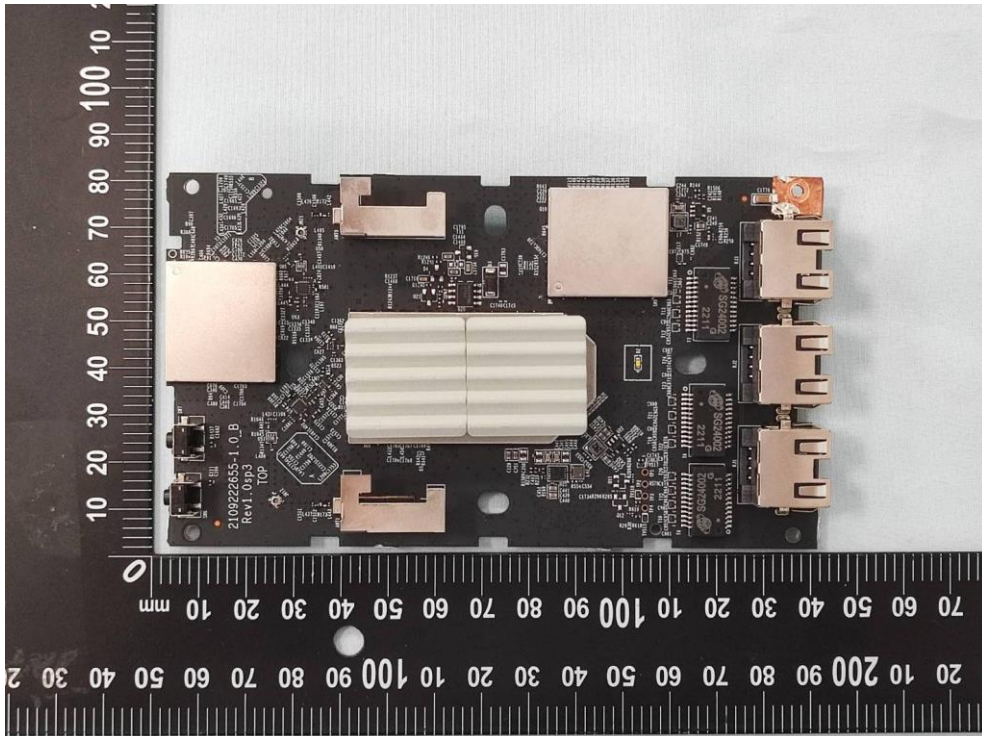

Product: AX3000 Wall Plate Wi-Fi 6 Access Point

Brand Name: tp-link

Model Number: EAP655-Wall

Internal Photograph

(1) EUT Photo

(2) EUT Photo

(3) EUT Photo

(4) EUT Photo

(5) EUT Photo

(6) EUT Photo

(7) EUT Photo

(8) EUT Photo

(9) EUT Photo

(10) EUT Photo

(11) EUT Photo

(12) EUT Photo