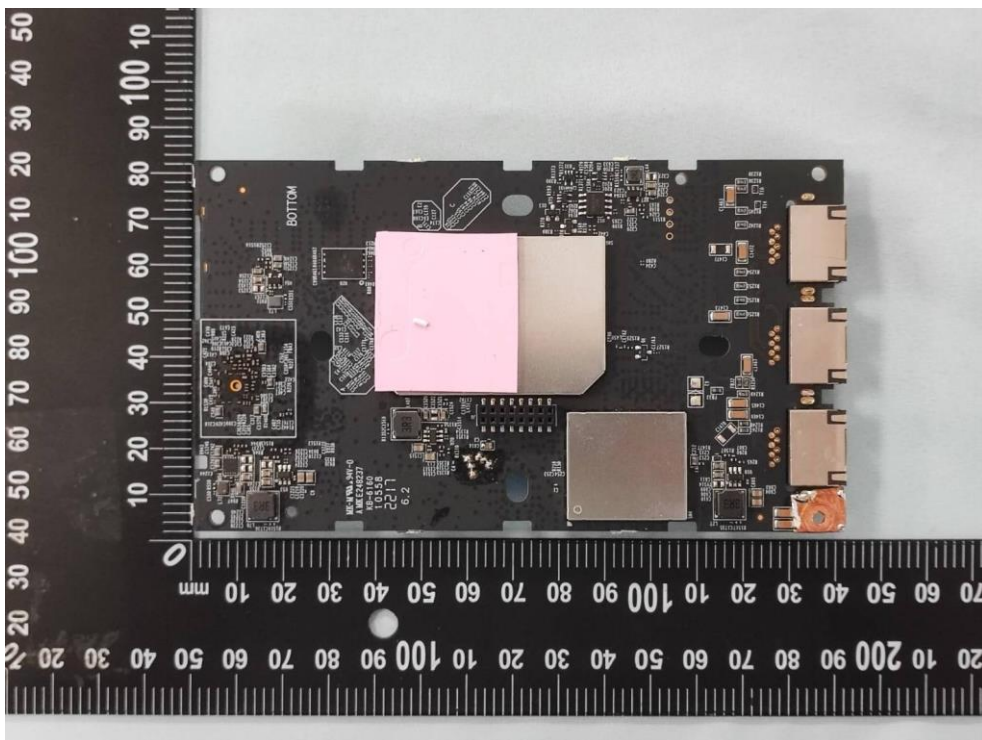

Product: AX3000 Wall Plate Wi-Fi 6 Access Point

Brand Name: tp-link

Model Number: EAP655-Wall

Internal Photograph

(1) EUT Photo

(2) EUT Photo

(3) EUT Photo

(4) EUT Photo

(5) EUT Photo

(6) EUT Photo

(7) EUT Photo

(8) EUT Photo

(9) EUT Photo

(10) EUT Photo

(11) EUT Photo

(12) EUT Photo