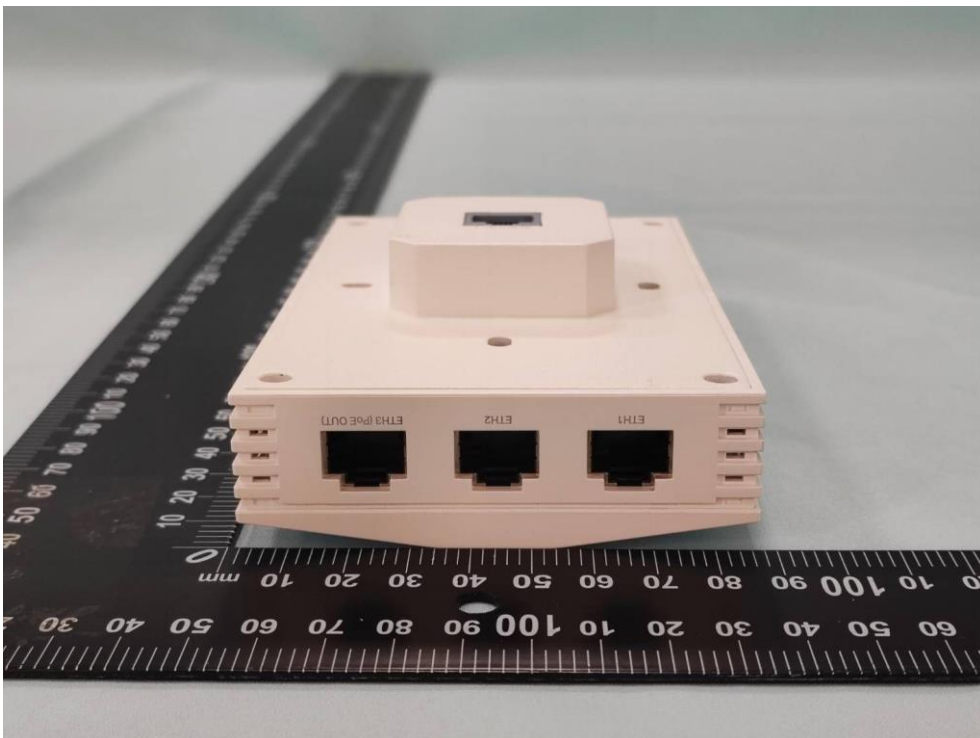

Product: AX3000 Wall Plate Wi-Fi 6 Access Point

Brand Name: tp-link

Model Number: EAP655-Wall

External Photograph

(1) EUT Photo

(2) EUT Photo

(3) EUT Photo

(4) EUT Photo