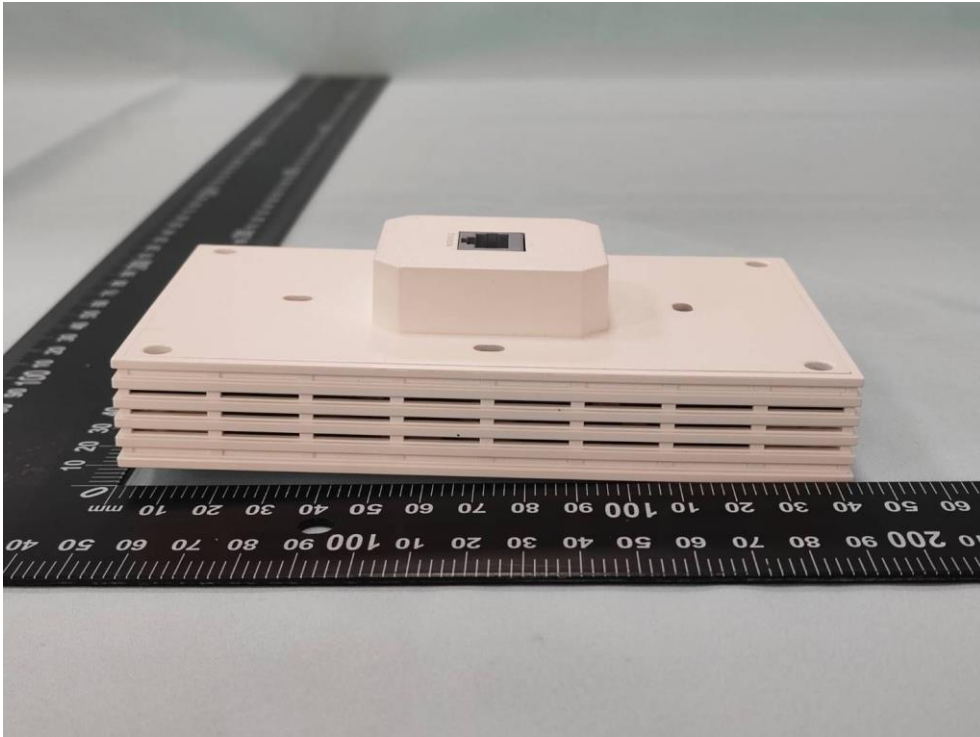

(5) EUT Photo