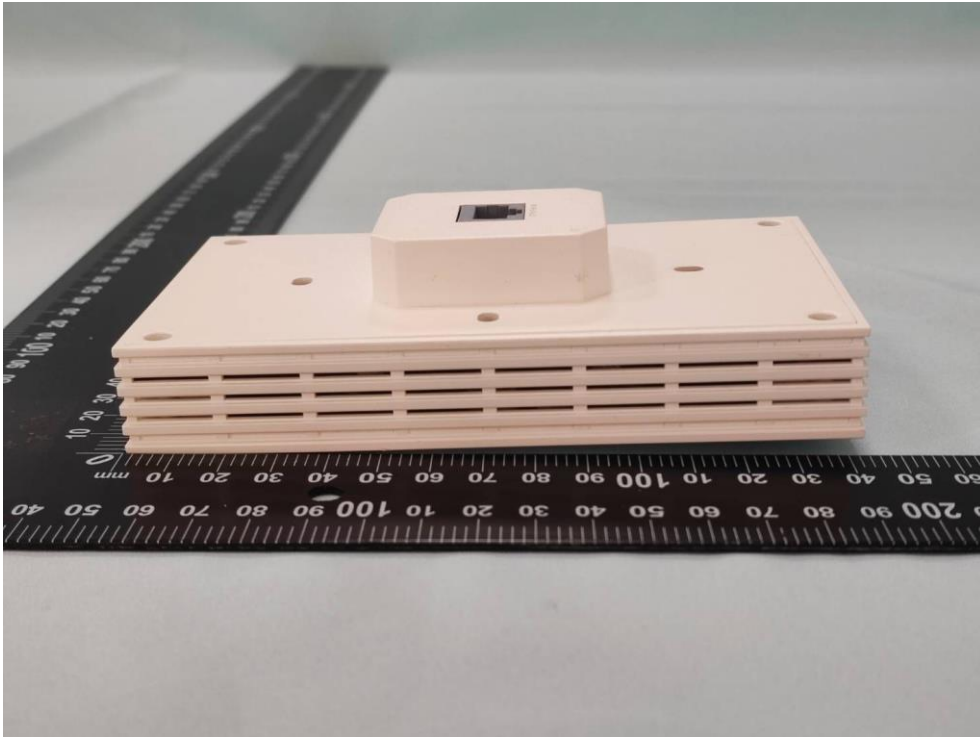

Product: AX3000 Wall Plate Wi-Fi 6 Access Point

Brand Name: tp-link

Model Number: EAP655-Wall

External Photograph

(1) EUT Photo

(2) EUT Photo

(3) EUT Photo

(4) EUT Photo